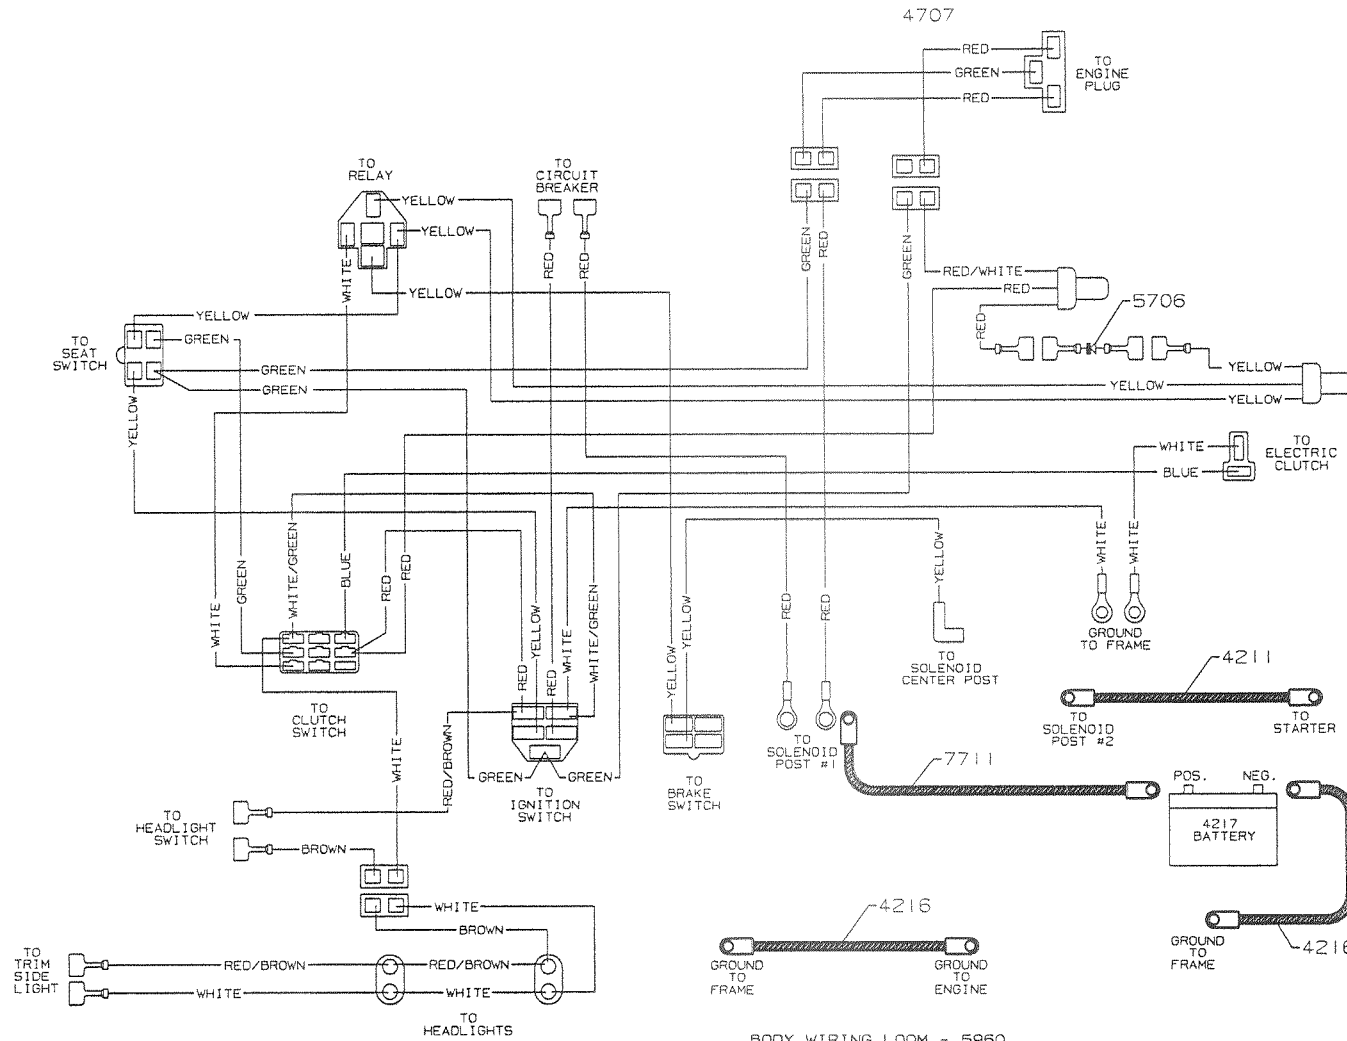

- BODY WIRING LOOM - 5960
- HEADLIGHT LOOM - 5833
- BRIGGS WIRING ADAPTER - 7876
- DIODE ASSEMBLY - 5706
- BATTERY CABLE ASM. - 7711
- ENGINE GROUND CABLE - 4216
- SOLENOID TO STARTER - 4211
- CLUTCH SWITCH - 5961

WIRING KIT - 6847

- BODY WIRING LOOM - 5960
- HEADLIGHT LOOM - 5833
- KOHLER WIRING ADAPTER - 4707
- DIODE ASSEMBLY - 5706
- BATTERY CABLE ASM. - 7711
- BATTERY GROUND CABLE - 4216
- ENGINE GROUND CABLE - 4216
- SOLENOID TO STARTER - 4211
- CLUTCH SWITCH - 5961

WIRING KIT - 6848