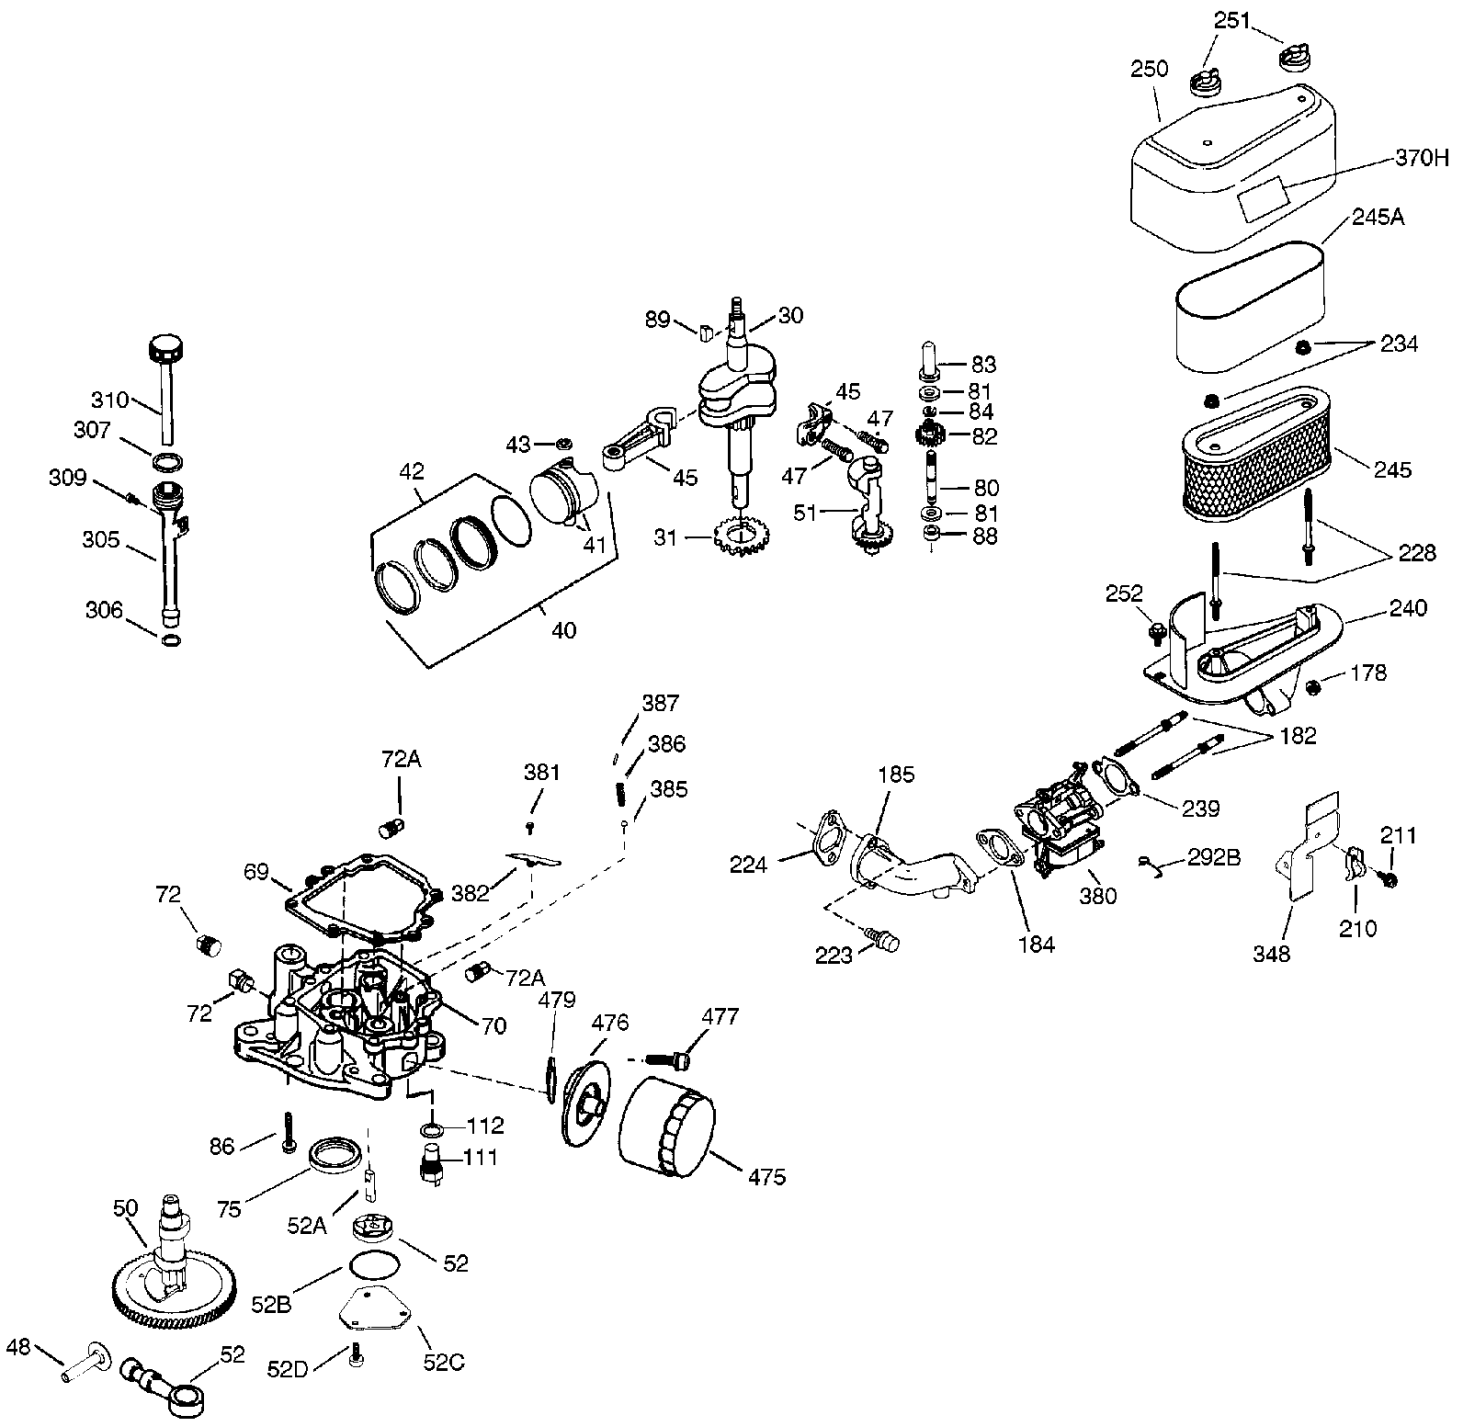

Itemnummer	Artikelnummer	Menge	Description
30	36924	1	Crankshaft
31	35017/135-206904E	1	Counterbalance Gear Page 5 of 6
40	35776A	1	Engine Parts List #2
40	35777A	1	Piston, Pin & Ring Set (Std.)
40	35778A	1	Piston, Pin & Ring Set (.010" OS)
41	35773A	1	Piston, Pin & Ring Set (.020" OS)
41	35774A	1	Piston & Pin Ass'y. (Std.) (Incl. 43)
41	35775A	1	Piston & Pin Ass'y. (.010" OS) (Incl. 43)
41	35775A	1	Piston & Pin Ass'y. (.020" OS) (Incl. 43)
42	35779	1	Ring Set (Std.)
42	35780	1	Ring Set (.010" OS)
42	35781	1	Ring Set (.020" OS)
43	35772	2	Piston Pin Retaining Ring
45	36925	1	Connecting Rod Ass'y. (Incl. 47)
47	651033	2	Connecting Rod Bolt
48	35313	2	Valve Lifter
50	37078	1	Camshaft (MCR)
51	35315A	1	Counterbalance Weight
52	31356	1	Oil Pump Ass'y
69	35317	1	* Mounting Flange Gasket
70	36987	1	Mounting Flange (Incl. 72, 75 & 80)
72A	28534	1	Oil Drain Plug
72	31927	1	Oil Drain Plug
75	35319	1	Oil Seal
80	35712	1	Governor Shaft
81	35479A	2	Washer
82	35321	1	Governor Gear Ass'y.
83	35322	1	Governor Spool
84	29193	1	Retaining Ring
86	650833	7	Screw, 1/4-20 x 1-3/16"
88	31707A	1	Spacer (Incl. 81)
89	650592	1	Flywheel Key
178	650928	2	Lock Nut, 1/4-20
182	650925A	2	Carburetor Mounting Stud
184	36352	1	* Carburetor To Intake Pipe Gasket
185	36940	1	Intake Pipe
210	27793	1	Conduit Clip
211	28942	1	Screw, 10-32 x 3/8"
223	650378	2	Screw, T-30, 5/16-18 x 1-3/32"
224	36942	1	* Intake Pipe Gasket
228	650977	2	Air Cleaner Stud
234	650825	2	Nut & Lock Washer, 1/4-20
239	36358	2	* Air Cleaner Gasket
240	36355	1	Air Cleaner Body (Incl. 228 & 239)
245	36356	1	Air Cleaner Filter (Incl. 234)
250	36359	1	Air Cleaner Cover
251	650886	2	Wing Nut, 1/4-20
276A	31588	1	Locking Plate
286	36343	1	Cup & Screen
305	36945	1	Oil Fill Tube
306	34265	1	Fill Tube Gasket
307	35499	1	"O" Ring
309	650976	1	Screw, 1/4-20 x 19/32"
309	650976	1	Screw, 1/4-20 x 19/32"