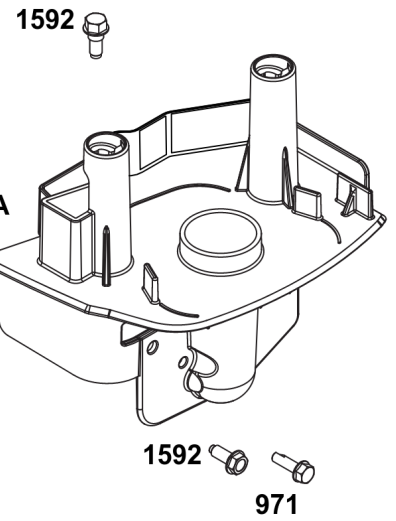

Not For
Reproduction

Air Cleaner Group

REF NO	PART NO	QTY	DESCRIPTION
11	84006681	1	TUBE, BREATHER
445	595853	1	FILTER, Air
467	597244	2	KNOB, Air Cleaner Cover
493	-----	1	BRACKET, Mounting -(-Used Before Code Date 20072700) (Part information located in Carburetor Group.)
493A	-----	1	BRACKET, Mounting -(-Used After Code Date 20072600) (Part information located in Carburetor Group.)
729	-----	1	CLIP, Wire -(Part information located in Carburetor Group.)
875	597291	1	BASE, Air Cleaner -Used Before Code Date 20072700
875A	84006040	1	BASE, Air Cleaner -(-Used After Code Date 20072600)
967	597266	1	FILTER, Pre Cleaner
968	597263	1	COVER, Air Cleaner
971	590552	2	SCREW -(Air Cleaner Base to Carburetor/Throttle Body)
971A	597410	1	SCREW -(-Used Before Code Date 20072700)
1592	793480	2	SCREW -(Air Cleaner Base to Mounting Bracket) (Qty of 2 -Used Before Code Date 20072700)
1592	793480	3	SCREW -(Air Cleaner Base to Mounting Bracket) (Qty of 3 -Used After Code Date 20072600)