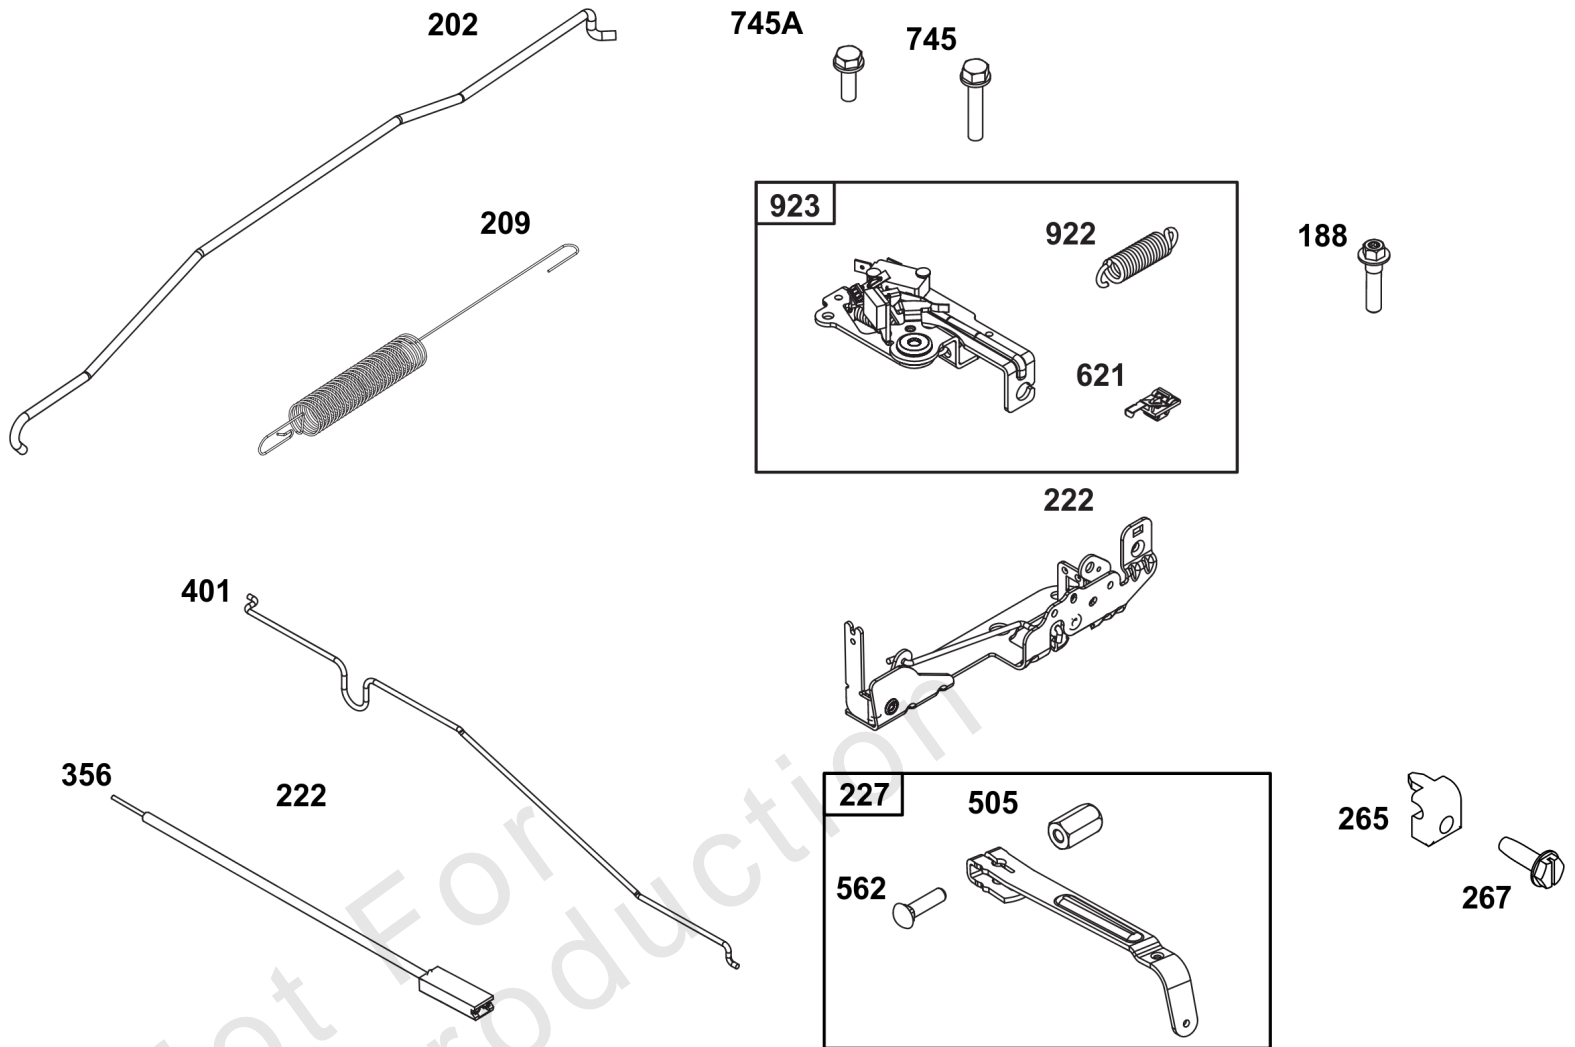

Not For
Reproduction

Air Cleaner Group

REF NO	PART NO	QTY	DESCRIPTION
11	84006681	1	TUBE, BREATHER
445	595853	1	FILTER, Air
467	597244	2	KNOB, Air Cleaner Cover
493	-----	1	BRACKET, Mounting -(-Used Before Code Date 20072700) (Part information located in Carburetor Group.)
493A	-----	1	BRACKET, Mounting -(-Used After Code Date 20072600) (Part information located in Carburetor Group.)
729	-----	1	CLIP, Wire -(Part information located in Carburetor Group.)
875	597291	1	BASE, Air Cleaner -Used Before Code Date 20072700
875A	84006040	1	BASE, Air Cleaner -(-Used After Code Date 20072600)
967	597266	1	FILTER, Pre Cleaner
968	597263	1	COVER, Air Cleaner
971	590552	2	SCREW -(Air Cleaner Base to Carburetor/Throttle Body)
971A	597410	1	SCREW -(-Used Before Code Date 20072700)
1592	793480	2	SCREW -(Air Cleaner Base to Mounting Bracket) (Qty of 2 -Used Before Code Date 20072700)
1592	793480	3	SCREW -(Air Cleaner Base to Mounting Bracket) (Qty of 3 -Used After Code Date 20072600)

Controls Group

REF NO	PART NO	QTY	DESCRIPTION
188	793480	2	SCREW -(Control Bracket)
202	597337	1	LINK, Mechanical Governor
209	597439	1	SPRING, Governor
222	597273	1	BRACKET, Control
227	597336	1	LEVER, Governor Control
265	690798	1	CLAMP, Casing
267	692577	1	SCREW -(Casing Clamp)
356	692390	1	WIRE, Stop
401	597323	1	LINK, Choke
505	597312	1	NUT -(Governor Control Lever)
562	793514	1	BOLT -(Governor Control Lever)
621	692310	1	SWITCH, Stop
745	691146	1	SCREW -(Brake)
745A	690859	1	SCREW -(Brake)
922	84003107	1	SPRING, Brake
923	597417	1	BRAKE