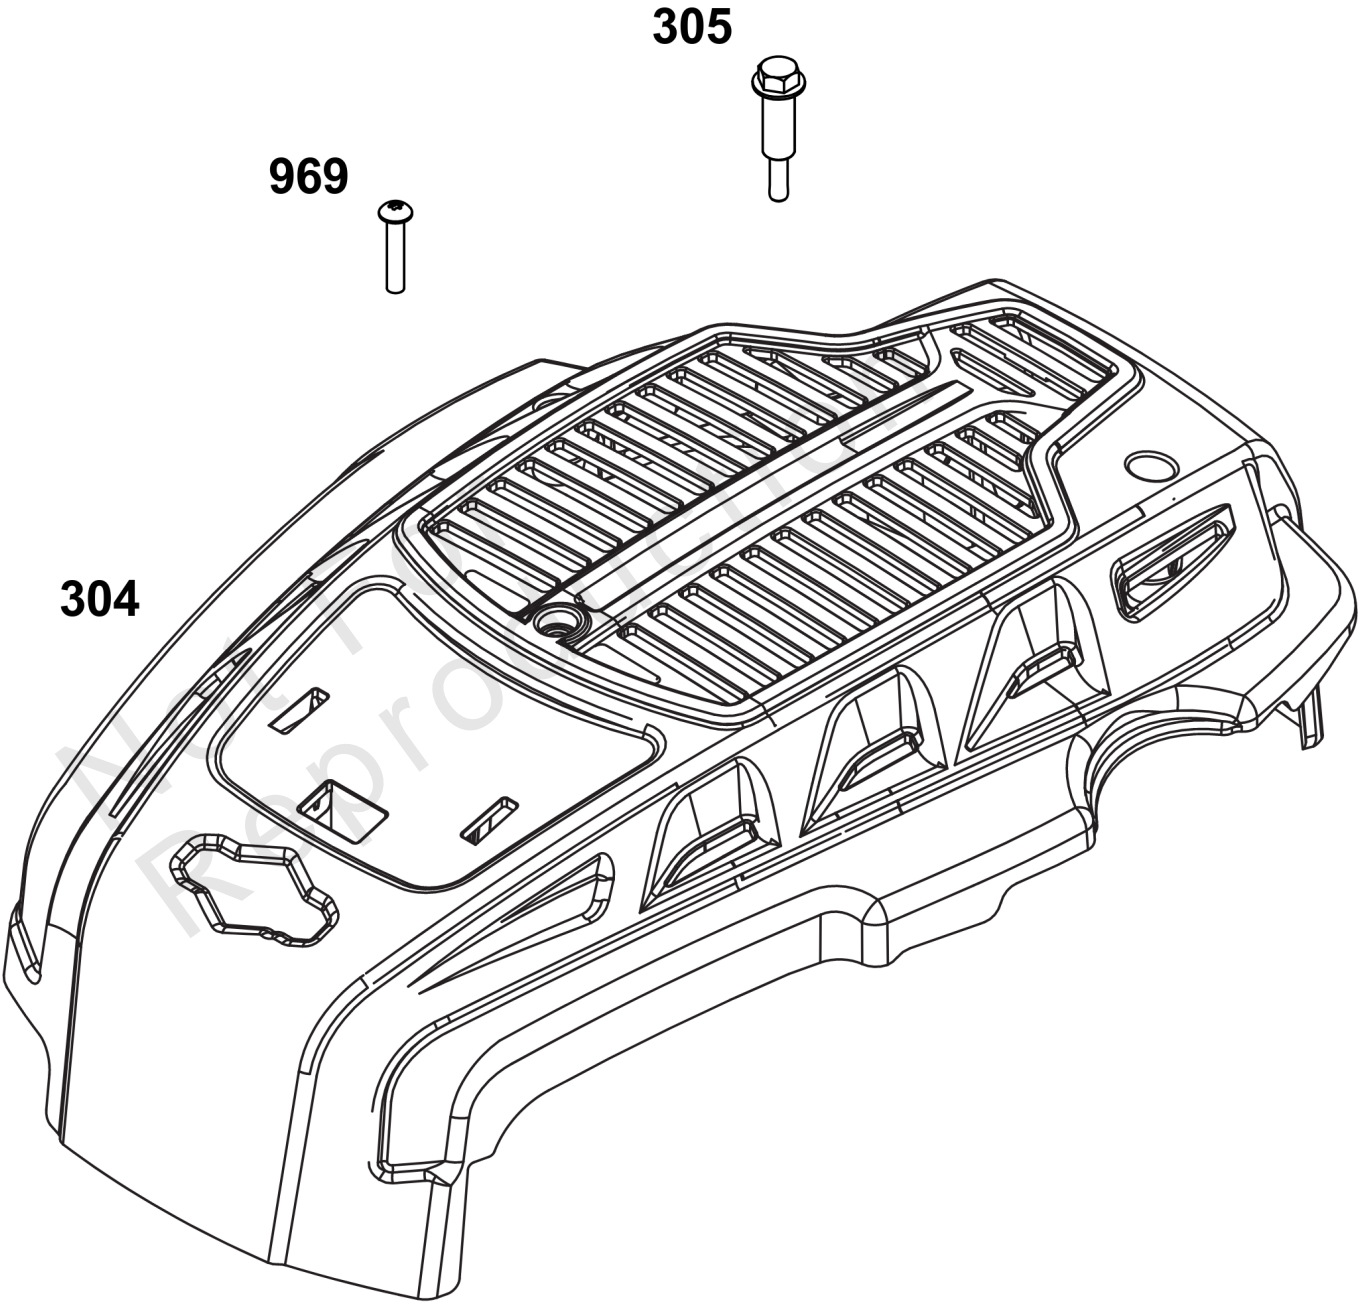

Air Cleaner Group

REF NO	PART NO	QTY	DESCRIPTION
11	84006681	1	TUBE, BREATHER
445	595853	1	FILTER, Air
467	597244	2	KNOB, Air Cleaner Cover
493	-----	1	BRACKET, Mounting -(-Used Before Code Date 20072700) (Part information located in Carburetor Group.)
493A	-----	1	BRACKET, Mounting -(-Used After Code Date 20072600) (Part information located in Carburetor Group.)
729	-----	1	CLIP, Wire -(Part information located in Carburetor Group.)
875	597291	1	BASE, Air Cleaner -Used Before Code Date 20072700
875A	84006040	1	BASE, Air Cleaner -(-Used After Code Date 20072600)
967	597266	1	FILTER, Pre Cleaner
968	597263	1	COVER, Air Cleaner
971	590552	2	SCREW -(Air Cleaner Base to Carburetor/Throttle Body)
971A	597410	1	SCREW -(-Used Before Code Date 20072700)
1592	793480	2	SCREW -(Air Cleaner Base to Mounting Bracket) (Qty of 2 -Used Before Code Date 20072700)
1592	793480	3	SCREW -(Air Cleaner Base to Mounting Bracket) (Qty of 3 -Used After Code Date 20072600)

1036   1319   1319A
!   !   !