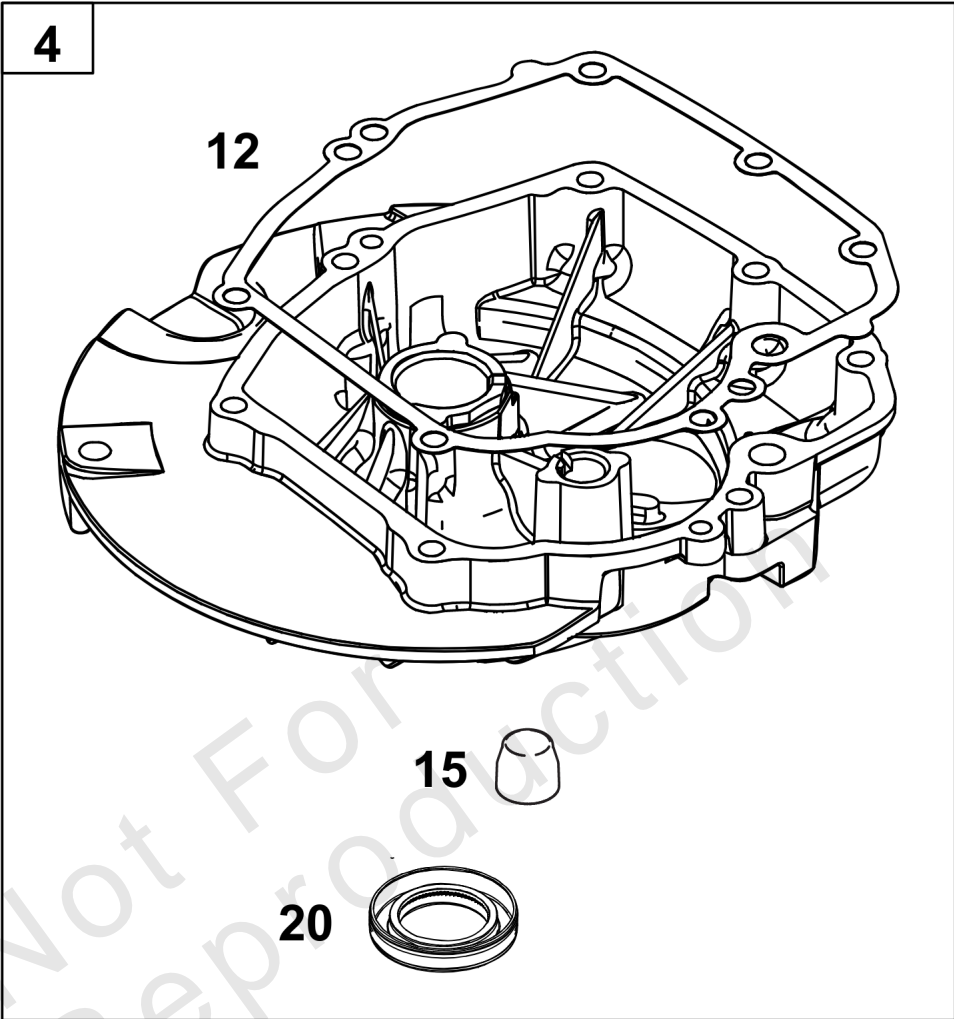

718

Crankcase Cover/Sump Group

REF NO	PART NO	QTY	DESCRIPTION
12	692232	1	GASKET, Crankcase
15	691680	1	PLUG, Oil Drain
20	399781S	1	SEAL, Oil -(PTO Side)
22	691092	6	SCREW -(Crankcase Cover/Sump)
4	493279	1	SUMP, Engine
43	-----	1	SLINGER, Governor/Oil -(Part information located in Lubrication Group.)
718	-----	2	PIN, Locating -(Part information located in Cylinder Head Group.)
850	100106	1	SEALANT, Liquid

Not For Reproduction