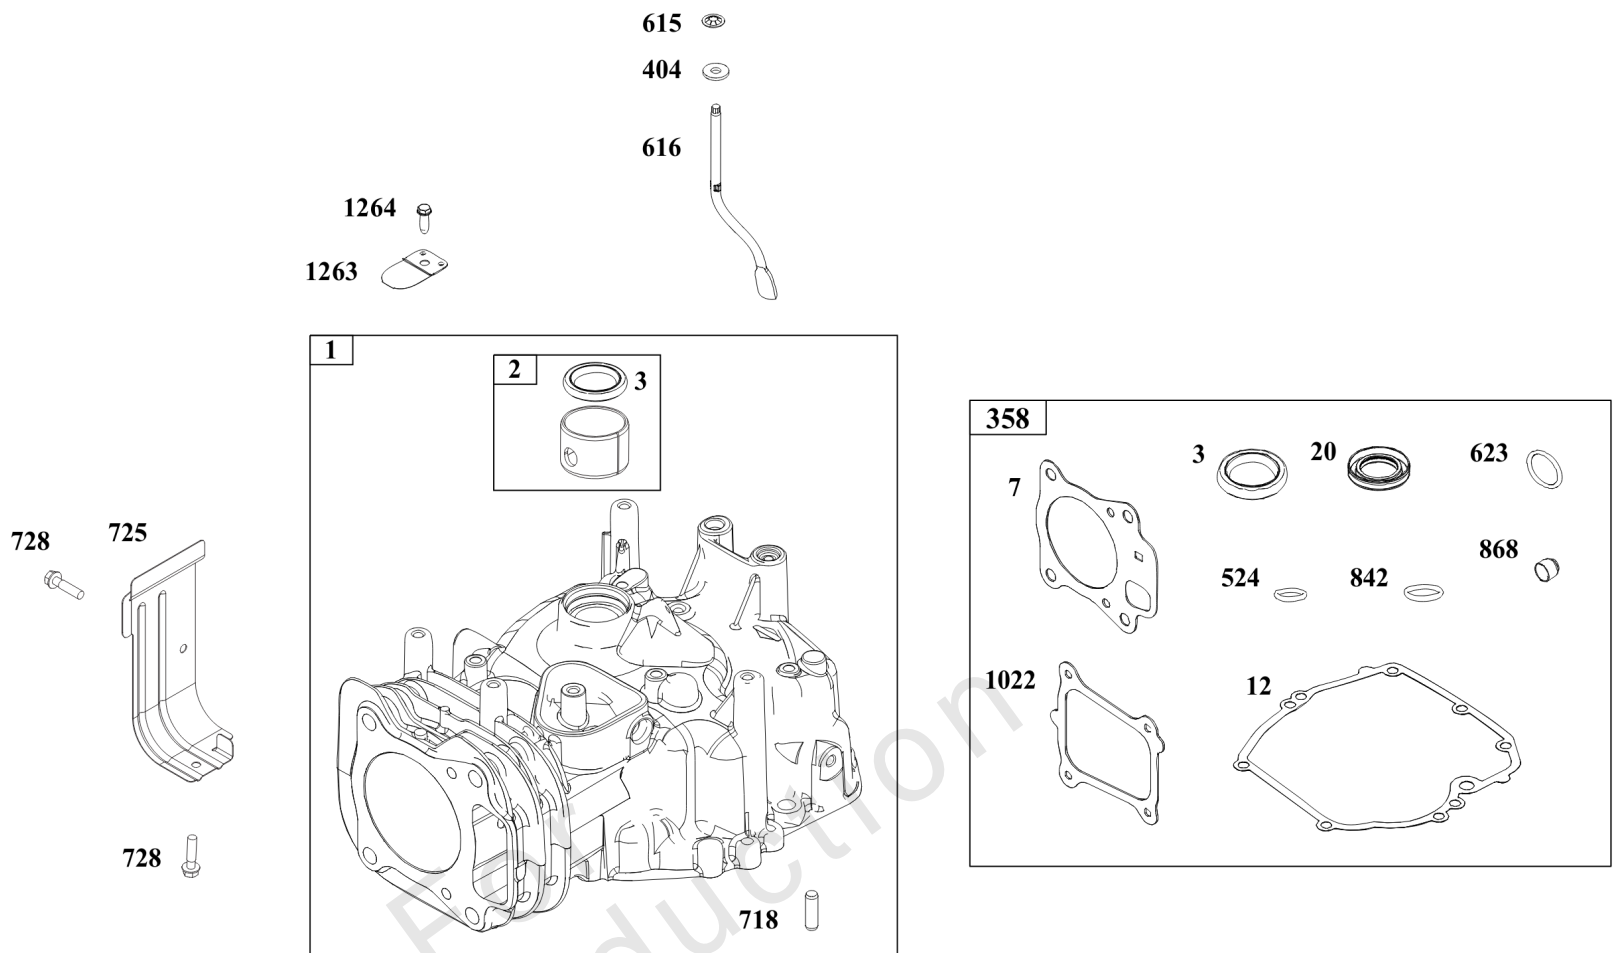

Controls Group

REF NO	PART NO	QTY	DESCRIPTION
188	793480	2	SCREW -(Control Bracket)
202	597337	1	LINK, Mechanical Governor
209	597439	1	SPRING, Governor
222	597273	1	BRACKET, Control
227	597336	1	LEVER, Governor Control
265	690798	1	CLAMP, Casing
267	692577	1	SCREW -(Casing Clamp)
356	692390	1	WIRE, Stop
401	597323	1	LINK, Choke
505	597312	1	NUT -(Governor Control Lever)
562	793514	1	BOLT -(Governor Control Lever)
621	692310	1	SWITCH, Stop
745	691146	1	SCREW -(Brake)
745A	690859	1	SCREW -(Brake)
922	84003107	1	SPRING, Brake
923	597417	1	BRAKE

718 

Crankcase Cover/Sump Group

REF NO	PART NO	QTY	DESCRIPTION
12	692232	1	GASKET, Crankcase
15	691680	1	PLUG, Oil Drain
20	399781S	1	SEAL, Oil -(PTO Side)
22	691092	6	SCREW -(Crankcase Cover/Sump)
4	493279	1	SUMP, Engine
43	-----	1	SLINGER, Governor/Oil -(Part information located in Lubrication Group.)
718	-----	2	PIN, Locating -(Part information located in Cylinder Head Group.)
850	100106	1	SEALANT, Liquid

Not For Reproduction

Crankshaft Group

REF NO	PART NO	QTY	DESCRIPTION
16	597419	1	CRANKSHAFT
24	222698S	1	KEY, Flywheel
25	591284	1	PISTON ASSEMBLY -(Standard)
25	591285	1	PISTON ASSEMBLY -(.020 Oversize)
26	591286	1	SET, Ring -(Standard)
26	591287	1	SET, Ring -(.020 Oversize)
27	691588	1	LOCK, Piston Pin
28	298909	1	PIN, Piston
29	796470	1	ROD, Connecting
32	691664	1	SCREW -(Connecting Rod)
32A	695759	1	SCREW -(Connecting Rod)
46	694039	1	CAMSHAFT
598	592587	1	SHIM, End Play
741	797521	1	GEAR, Timing