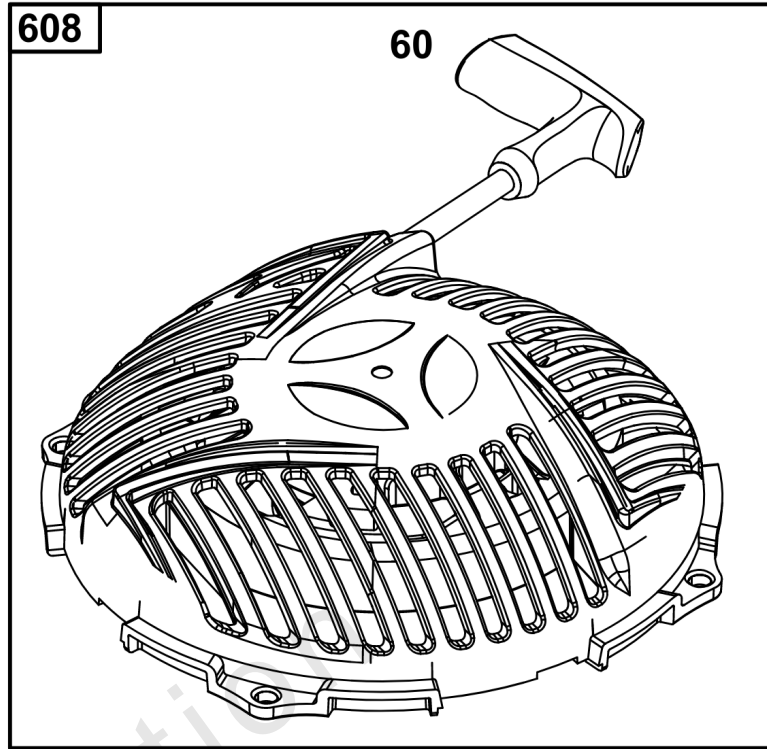

Not For
Reproduction