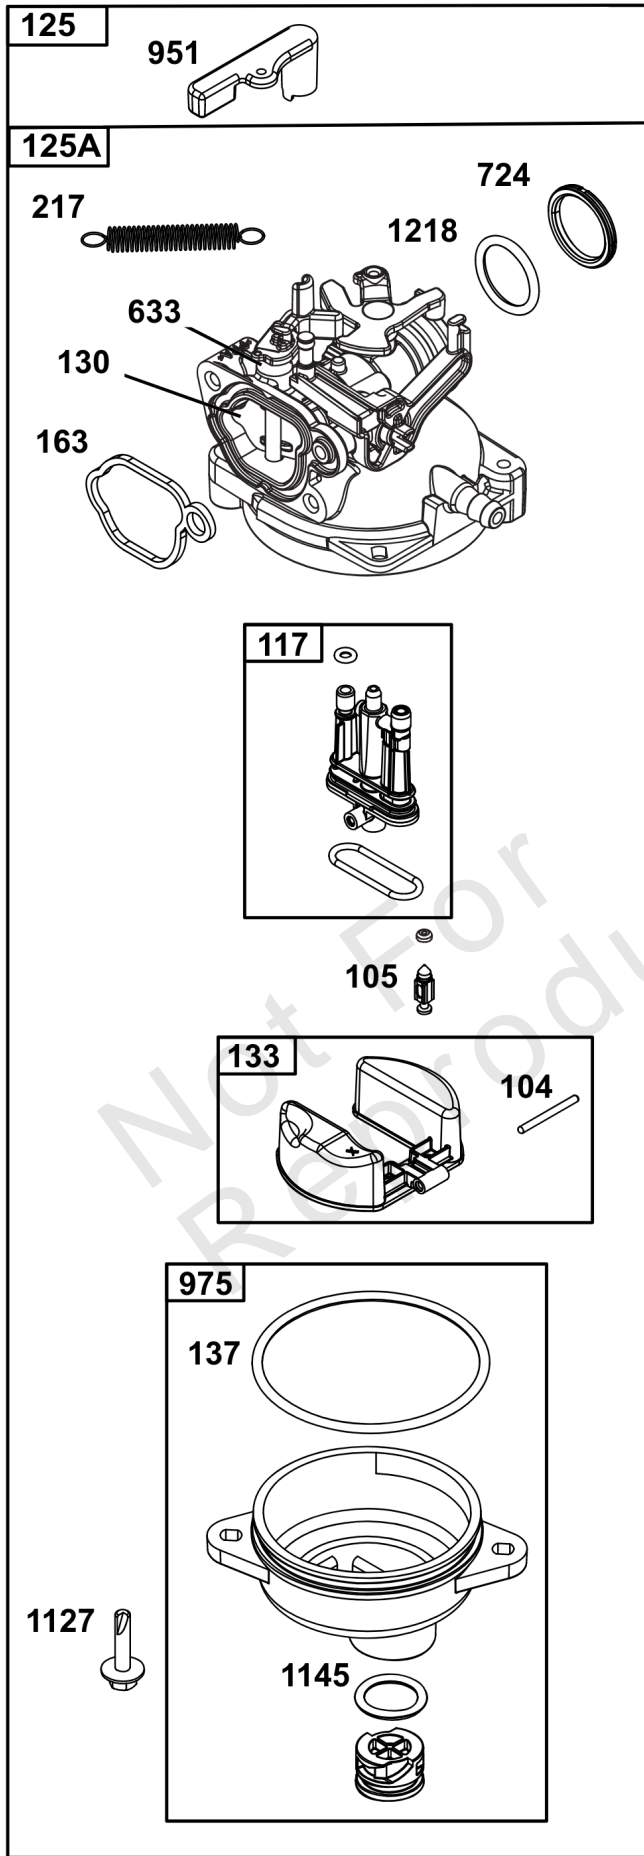

Carburetor Group

REF NO	PART NO	QTY	DESCRIPTION
104	590558	1	PIN, Float Hinge
105	594581	1	VALVE, Float Needle
117	597270	1	JET, Main -(Standard) (-Used Before Code Date 20072700)
117	84007560	1	JET, Main -(Standard)) -Used After Code Date 20072600)
118	84007729	1	JET, Main -(High Altitude) (-Used Before Code Date 20072700)
118	84007562	1	JET, Main -(High Altitude) (-Used After Code Date 20072600)
121	594636	1	KIT, Carburetor Overhaul -(Service Kits can include parts not for this engine.)
122	590549	1	SPACER, Carburetor
125	597269	1	CARBURETOR -(-Used Before Code Date 21112400)
125A	84007565	1	CARBURETOR -(-Used After Code Date 21112300)
130	597444	1	VALVE, Choke
133	591120	1	FLOAT, Carburetor
137	594633	1	GASKET, Float Bowl
163	799580	1	GASKET, Air Cleaner
217	590740	1	SPRING, Choke Return
493	593330	1	BRACKET, Mounting -(-Used Before Code Date 20072700)
493A	84006039	1	BRACKET, Mounting -(-Used After Code Date 20072600)
623	799581	1	SEAL, O-Ring -(Carburetor Spacer)
633	84002188	1	SEAL, Choke/Throttle Shaft
724	697478	1	RETAINER, Seal
729	594752	1	CLIP, Wire
951	591104	1	LEVER, Choke
975	594632	1	BOWL, Float
1127	590554	2	SCREW -(Float Bowl To Carburetor Body)
1145	597314	1	SEAL, O-Ring -(Oil Drain Plug)
1218	270344S	1	SEAL, O-Ring -(Carburetor)
1238	590562	1	SCREW -(Carburetor Spacer)