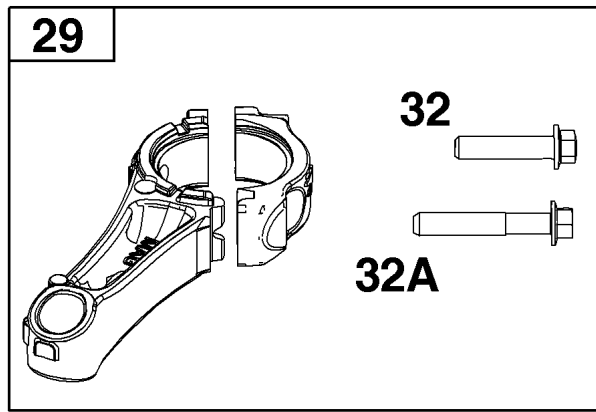

Controls Group

REF NO	PART NO	QTY	DESCRIPTION
188	793480	2	SCREW -(Control Bracket)
202	597337	1	LINK, Mechanical Governor
209	597439	1	SPRING, Governor
222	597273	1	BRACKET, Control
227	597336	1	LEVER, Governor Control
265	690798	1	CLAMP, Casing
267	692577	1	SCREW -(Casing Clamp)
356	692390	1	WIRE, Stop
401	597323	1	LINK, Choke
505	597312	1	NUT -(Governor Control Lever)
562	793514	1	BOLT -(Governor Control Lever)
621	692310	1	SWITCH, Stop
745	691146	1	SCREW -(Brake)
745A	690859	1	SCREW -(Brake)
922	84003107	1	SPRING, Brake
923	597417	1	BRAKE

Not For Reproduction

Crankshaft Group

REF NO	PART NO	QTY	DESCRIPTION
16	597419	1	CRANKSHAFT
24	222698S	1	KEY, Flywheel
25	591284	1	PISTON ASSEMBLY -(Standard)
25	591285	1	PISTON ASSEMBLY -(.020 Oversize)
26	591286	1	SET, Ring -(Standard)
26	591287	1	SET, Ring -(.020 Oversize)
27	691588	1	LOCK, Piston Pin
28	298909	1	PIN, Piston
29	796470	1	ROD, Connecting
32	691664	1	SCREW -(Connecting Rod)
32A	695759	1	SCREW -(Connecting Rod)
46	694039	1	CAMSHAFT
598	592587	1	SHIM, End Play
741	797521	1	GEAR, Timing

Cylinder Head Group

Mfg. No: 123P02-0096-H5

Cylinder Head Group

REF NO	PART NO	QTY	DESCRIPTION
5	597267	1	HEAD, Cylinder
7	796475	1	GASKET, Cylinder Head
13	799277	4	SCREW -(Cylinder Head)
33	499642	1	VALVE, Exhaust
34	795443	1	VALVE, Intake
35	597303	1	SPRING, Valve -(Intake)
36	597303	1	SPRING, Valve -(Exhaust)
40	692194	2	RETAINER, Valve
45	690977	2	TAPPET, Valve
155	597311	1	PLATE, Cylinder Head
192	84007234	2	ADJUSTER, Rocker Arm
238	691300	2	CAP, Valve
337	692051	1	PLUG, Spark
383	19576S	1	WRENCH, Spark Plug
623	-----	1	SEAL, O-Ring -(Part information located in Carburetor Group.)
718	690959	2	PIN, Locating
830	597315	2	STUD, Rocker Arm
850	-----	1	SEALANT, Liquid -(Part information located in Crankcase Cover/Sump Group.)
868	597316	1	SEAL, Valve
914	591103	4	SCREW -(Rocker Cover)
1022	597318	1	GASKET, Rocker Cover
1023	597280	1	COVER, Rocker
1026	796481	2	ROD, Push
1029	691230	2	ARM, Rocker