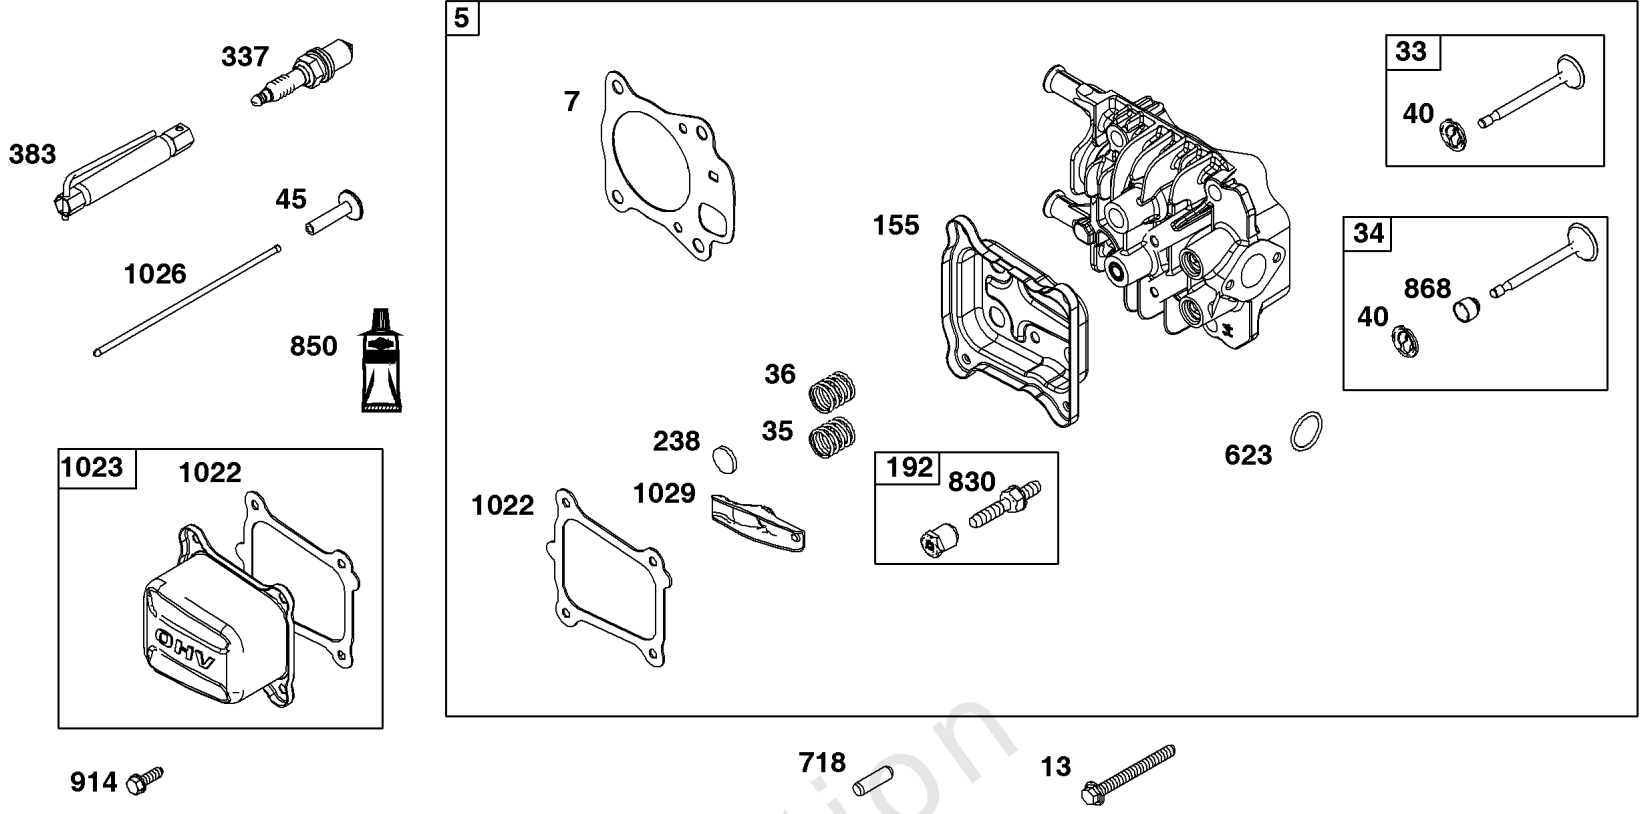

Not For Reproduction

Crankshaft Group

REF NO	PART NO	QTY	DESCRIPTION
16	597419	1	CRANKSHAFT
24	222698S	1	KEY, Flywheel
25	591284	1	PISTON ASSEMBLY -(Standard)
25	591285	1	PISTON ASSEMBLY -(.020 Oversize)
26	591286	1	SET, Ring -(Standard)
26	591287	1	SET, Ring -(.020 Oversize)
27	691588	1	LOCK, Piston Pin
28	298909	1	PIN, Piston
29	796470	1	ROD, Connecting
32	691664	1	SCREW -(Connecting Rod)
32A	695759	1	SCREW -(Connecting Rod)
46	694039	1	CAMSHAFT
598	592587	1	SHIM, End Play
741	797521	1	GEAR, Timing

Cylinder Head Group

Mfg. No: 123P02-0096-H5

Cylinder Head Group

REF NO	PART NO	QTY	DESCRIPTION
5	597267	1	HEAD, Cylinder
7	796475	1	GASKET, Cylinder Head
13	799277	4	SCREW -(Cylinder Head)
33	499642	1	VALVE, Exhaust
34	795443	1	VALVE, Intake
35	597303	1	SPRING, Valve -(Intake)
36	597303	1	SPRING, Valve -(Exhaust)
40	692194	2	RETAINER, Valve
45	690977	2	TAPPET, Valve
155	597311	1	PLATE, Cylinder Head
192	84007234	2	ADJUSTER, Rocker Arm
238	691300	2	CAP, Valve
337	692051	1	PLUG, Spark
383	19576S	1	WRENCH, Spark Plug
623	-----	1	SEAL, O-Ring -(Part information located in Carburetor Group.)
718	690959	2	PIN, Locating
830	597315	2	STUD, Rocker Arm
850	-----	1	SEALANT, Liquid -(Part information located in Crankcase Cover/Sump Group.)
868	597316	1	SEAL, Valve
914	591103	4	SCREW -(Rocker Cover)
1022	597318	1	GASKET, Rocker Cover
1023	597280	1	COVER, Rocker
1026	796481	2	ROD, Push
1029	691230	2	ARM, Rocker