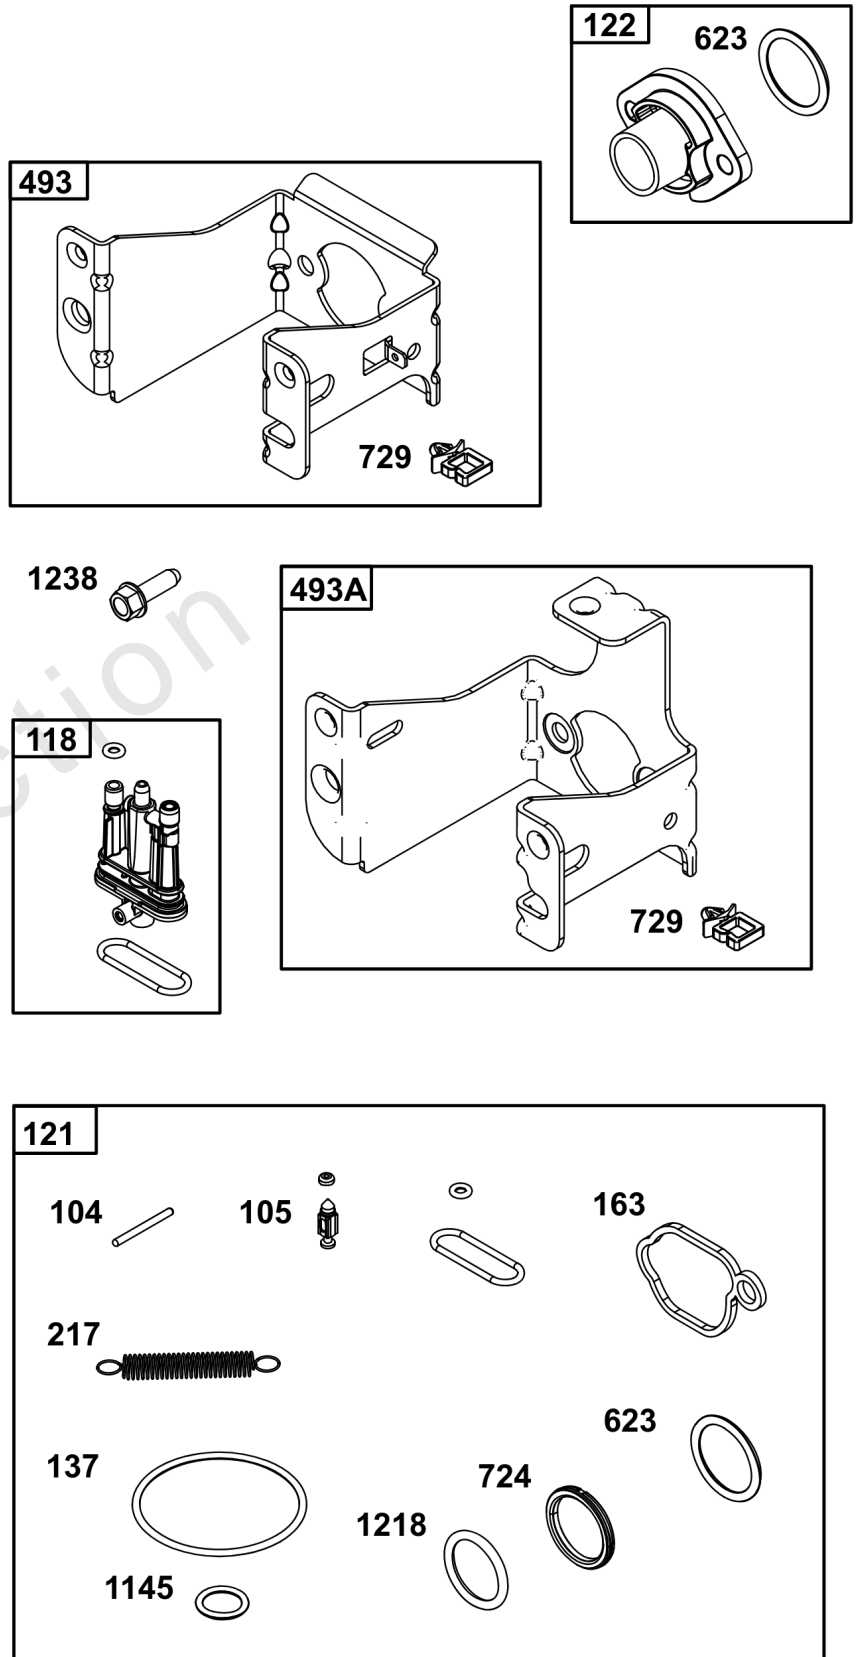

Carburetor Group

REF NO	PART NO	QTY	DESCRIPTION
104	590558	1	PIN, Float Hinge
105	594581	1	VALVE, Float Needle
117	597270	1	JET, Main -(Standard) (-Used Before Code Date 20072700)
117	84007560	1	JET, Main -(Standard)) -Used After Code Date 20072600)
118	84007729	1	JET, Main -(High Altitude) (-Used Before Code Date 20072700)
118	84007562	1	JET, Main -(High Altitude) (-Used After Code Date 20072600)
121	594636	1	KIT, Carburetor Overhaul -(Service Kits can include parts not for this engine.)
122	590549	1	SPACER, Carburetor
125	597269	1	CARBURETOR -(-Used Before Code Date 21112400)
125A	84007565	1	CARBURETOR -(-Used After Code Date 21112300)
130	597444	1	VALVE, Choke
133	591120	1	FLOAT, Carburetor
137	594633	1	GASKET, Float Bowl
163	799580	1	GASKET, Air Cleaner
217	590740	1	SPRING, Choke Return
493	593330	1	BRACKET, Mounting -(-Used Before Code Date 20072700)
493A	84006039	1	BRACKET, Mounting -(-Used After Code Date 20072600)
623	799581	1	SEAL, O-Ring -(Carburetor Spacer)
633	84002188	1	SEAL, Choke/Throttle Shaft
724	697478	1	RETAINER, Seal
729	594752	1	CLIP, Wire
951	591104	1	LEVER, Choke
975	594632	1	BOWL, Float
1127	590554	2	SCREW -(Float Bowl To Carburetor Body)
1145	597314	1	SEAL, O-Ring -(Oil Drain Plug)
1218	270344S	1	SEAL, O-Ring -(Carburetor)
1238	590562	1	SCREW -(Carburetor Spacer)