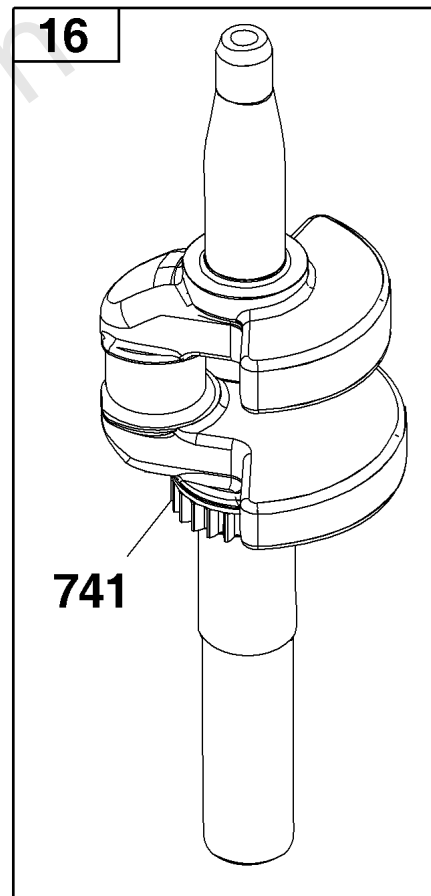

Controls Group

REF NO	PART NO	QTY	DESCRIPTION
188	793480	2	SCREW -(Control Bracket)
202	597337	1	LINK, Mechanical Governor
209	597439	1	SPRING, Governor
222	597273	1	BRACKET, Control
227	597336	1	LEVER, Governor Control
265	690798	1	CLAMP, Casing
267	692577	1	SCREW -(Casing Clamp)
356	692390	1	WIRE, Stop
401	597323	1	LINK, Choke
505	597312	1	NUT -(Governor Control Lever)
562	793514	1	BOLT -(Governor Control Lever)
621	692310	1	SWITCH, Stop
745	691146	1	SCREW -(Brake)
745A	690859	1	SCREW -(Brake)
922	84003107	1	SPRING, Brake
923	597417	1	BRAKE

Not For Reproduction

Crankshaft Group

REF NO	PART NO	QTY	DESCRIPTION
16	597419	1	CRANKSHAFT
24	222698S	1	KEY, Flywheel
25	591284	1	PISTON ASSEMBLY -(Standard)
25	591285	1	PISTON ASSEMBLY -(.020 Oversize)
26	591286	1	SET, Ring -(Standard)
26	591287	1	SET, Ring -(.020 Oversize)
27	691588	1	LOCK, Piston Pin
28	298909	1	PIN, Piston
29	796470	1	ROD, Connecting
32	691664	1	SCREW -(Connecting Rod)
32A	695759	1	SCREW -(Connecting Rod)
46	694039	1	CAMSHAFT
598	592587	1	SHIM, End Play
741	797521	1	GEAR, Timing