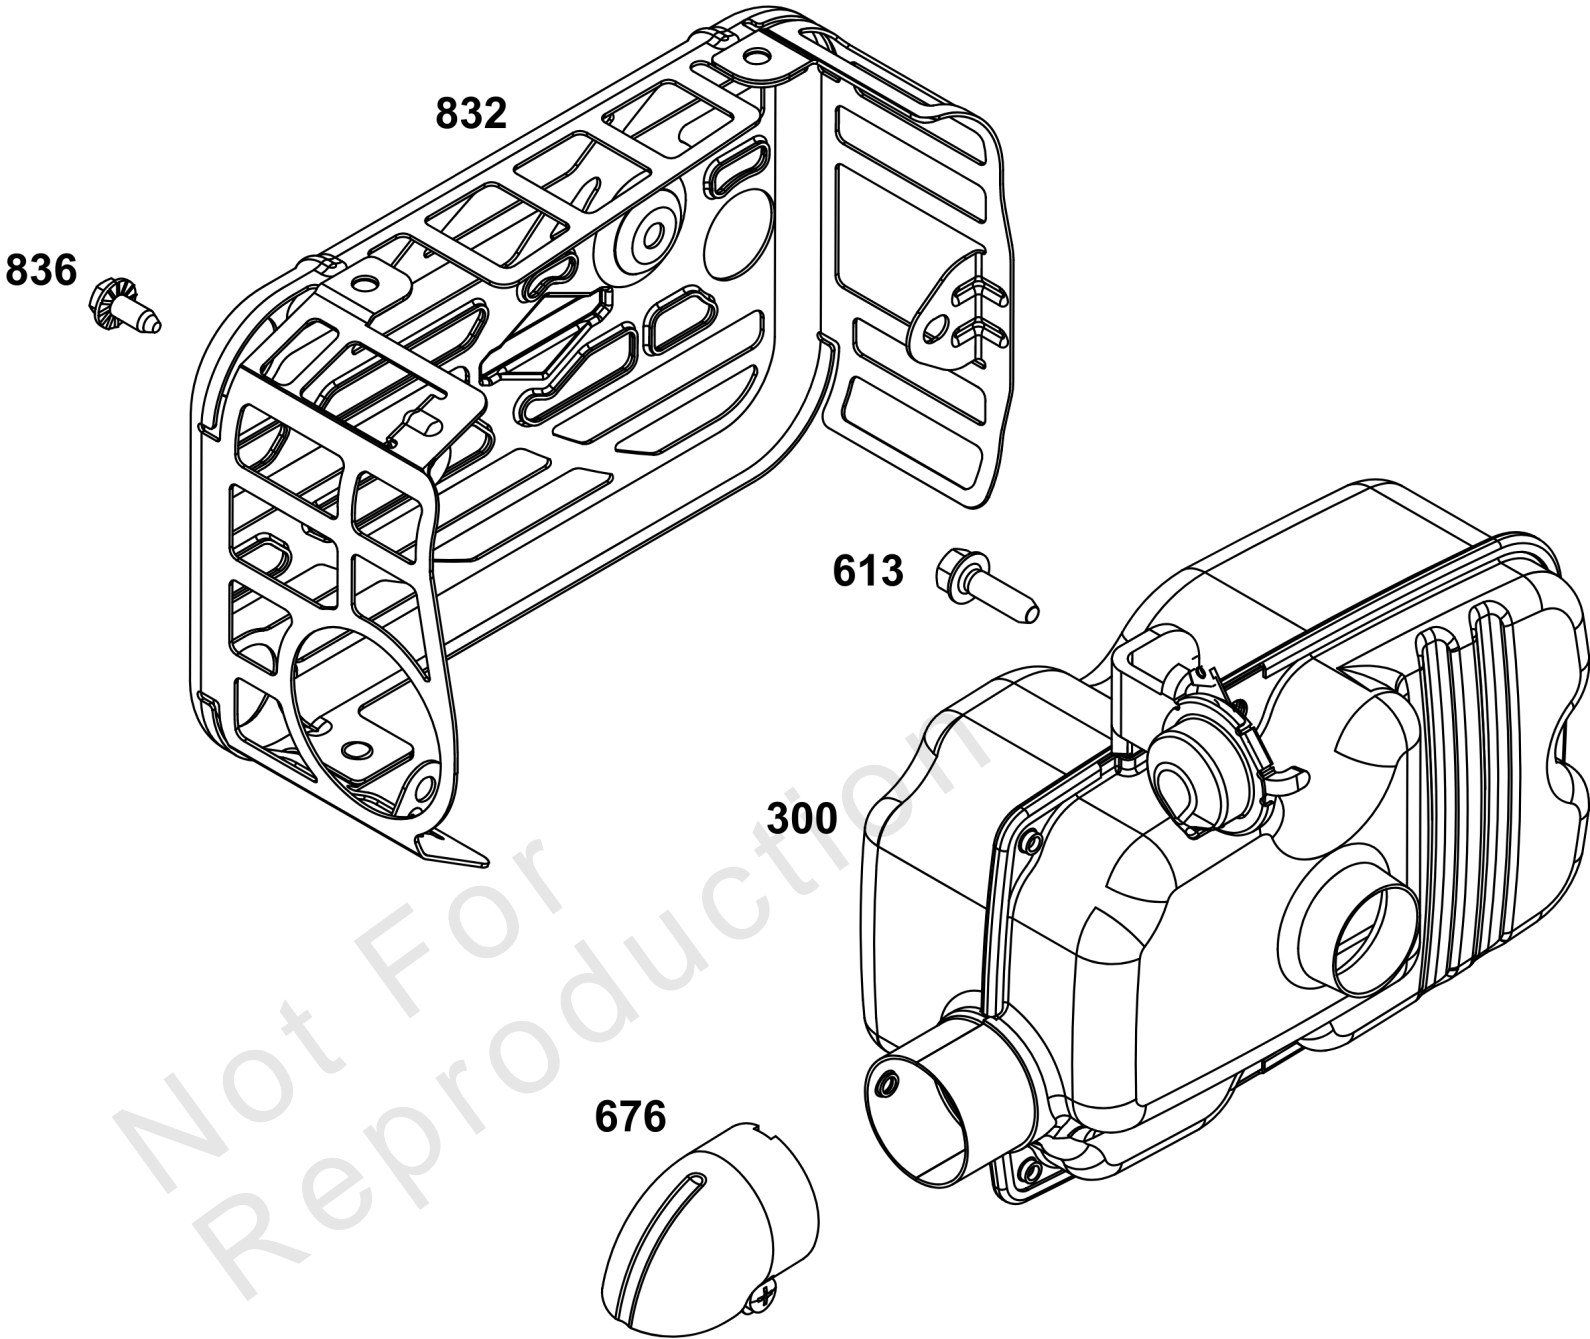

Cylinder Head Group

Mfg. No: 123P02-0096-H5

Cylinder Head Group

REF NO	PART NO	QTY	DESCRIPTION
5	597267	1	HEAD, Cylinder
7	796475	1	GASKET, Cylinder Head
13	799277	4	SCREW -(Cylinder Head)
33	499642	1	VALVE, Exhaust
34	795443	1	VALVE, Intake
35	597303	1	SPRING, Valve -(Intake)
36	597303	1	SPRING, Valve -(Exhaust)
40	692194	2	RETAINER, Valve
45	690977	2	TAPPET, Valve
155	597311	1	PLATE, Cylinder Head
192	84007234	2	ADJUSTER, Rocker Arm
238	691300	2	CAP, Valve
337	692051	1	PLUG, Spark
383	19576S	1	WRENCH, Spark Plug
623	-----	1	SEAL, O-Ring -(Part information located in Carburetor Group.)
718	690959	2	PIN, Locating
830	597315	2	STUD, Rocker Arm
850	-----	1	SEALANT, Liquid -(Part information located in Crankcase Cover/Sump Group.)
868	597316	1	SEAL, Valve
914	591103	4	SCREW -(Rocker Cover)
1022	597318	1	GASKET, Rocker Cover
1023	597280	1	COVER, Rocker
1026	796481	2	ROD, Push
1029	691230	2	ARM, Rocker