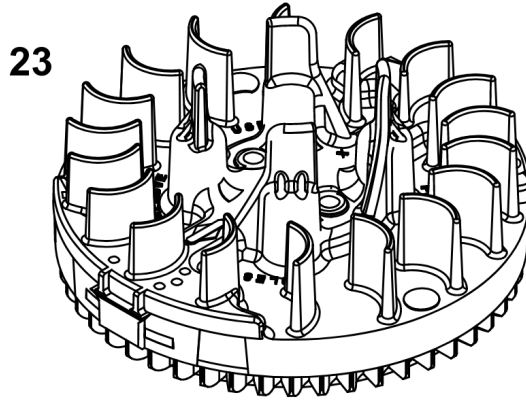

Not For Reproduction

Crankshaft Group

REF NO	PART NO	QTY	DESCRIPTION
16	597419	1	CRANKSHAFT
24	222698S	1	KEY, Flywheel
25	591284	1	PISTON ASSEMBLY -(Standard)
25	591285	1	PISTON ASSEMBLY -(.020 Oversize)
26	591286	1	SET, Ring -(Standard)
26	591287	1	SET, Ring -(.020 Oversize)
27	691588	1	LOCK, Piston Pin
28	298909	1	PIN, Piston
29	796470	1	ROD, Connecting
32	691664	1	SCREW -(Connecting Rod)
32A	695759	1	SCREW -(Connecting Rod)
46	694039	1	CAMSHAFT
598	592587	1	SHIM, End Play
741	797521	1	GEAR, Timing

Cylinder Head Group

Mfg. No: 123P02-0096-H5

Cylinder Head Group

REF NO	PART NO	QTY	DESCRIPTION
5	597267	1	HEAD, Cylinder
7	796475	1	GASKET, Cylinder Head
13	799277	4	SCREW -(Cylinder Head)
33	499642	1	VALVE, Exhaust
34	795443	1	VALVE, Intake
35	597303	1	SPRING, Valve -(Intake)
36	597303	1	SPRING, Valve -(Exhaust)
40	692194	2	RETAINER, Valve
45	690977	2	TAPPET, Valve
155	597311	1	PLATE, Cylinder Head
192	84007234	2	ADJUSTER, Rocker Arm
238	691300	2	CAP, Valve
337	692051	1	PLUG, Spark
383	19576S	1	WRENCH, Spark Plug
623	-----	1	SEAL, O-Ring -(Part information located in Carburetor Group.)
718	690959	2	PIN, Locating
830	597315	2	STUD, Rocker Arm
850	-----	1	SEALANT, Liquid -(Part information located in Crankcase Cover/Sump Group.)
868	597316	1	SEAL, Valve
914	591103	4	SCREW -(Rocker Cover)
1022	597318	1	GASKET, Rocker Cover
1023	597280	1	COVER, Rocker
1026	796481	2	ROD, Push
1029	691230	2	ARM, Rocker

Not For
Reproduction

Flywheel/Ignition/Starter Group

REF NO	PART NO	QTY	DESCRIPTION
23	597504	1	FLYWHEEL
24	-----	1	KEY, Flywheel -(Part information located in Crankshaft Group.)
37	597406	1	HOUSING, Blower
60	281434S	1	GRIP, Starter Rope
75	691736	1	WASHER -(Flywheel)
78	793480	2	SCREW -(Flywheel Guard)
332	690662	1	NUT -(Flywheel)
333	595554	1	ARMATURE, Magneto
334	793454	2	SCREW -(Magneto Armature)
363	19203	1	PULLER, Flywheel
608	597268	1	STARTER, Rewind
635	692076	1	BOOT, Spark Plug