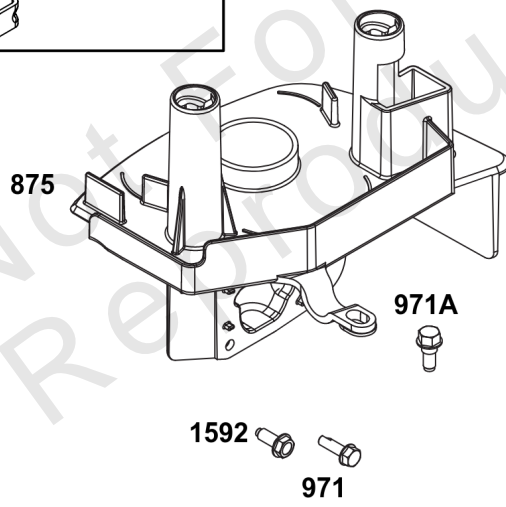

Not For
Reproduction

Air Cleaner Group

REF NO	PART NO	QTY	DESCRIPTION
11	84006681	1	TUBE, BREATHER
445	595853	1	FILTER, Air
467	597244	2	KNOB, Air Cleaner Cover
493	-----	1	BRACKET, Mounting -(-Used Before Code Date 20072700) (Part information located in Carburetor Group.)
493A	-----	1	BRACKET, Mounting -(-Used After Code Date 20072600) (Part information located in Carburetor Group.)
729	-----	1	CLIP, Wire -(Part information located in Carburetor Group.)
875	597291	1	BASE, Air Cleaner -Used Before Code Date 20072700
875A	84006040	1	BASE, Air Cleaner -(-Used After Code Date 20072600)
967	597266	1	FILTER, Pre Cleaner
968	597263	1	COVER, Air Cleaner
971	590552	2	SCREW -(Air Cleaner Base to Carburetor/Throttle Body)
971A	597410	1	SCREW -(-Used Before Code Date 20072700)
1592	793480	2	SCREW -(Air Cleaner Base to Mounting Bracket) (Qty of 2 -Used Before Code Date 20072700)
1592	793480	3	SCREW -(Air Cleaner Base to Mounting Bracket) (Qty of 3 -Used After Code Date 20072600)