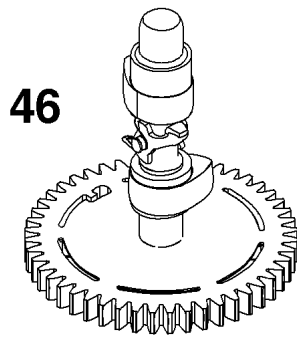

Controls Group

REF NO	PART NO	QTY	DESCRIPTION
188	793480	2	SCREW -(Control Bracket)
202	597337	1	LINK, Mechanical Governor
209	597439	1	SPRING, Governor
222	597273	1	BRACKET, Control
227	597336	1	LEVER, Governor Control
265	690798	1	CLAMP, Casing
267	692577	1	SCREW -(Casing Clamp)
356	692390	1	WIRE, Stop
401	597323	1	LINK, Choke
505	597312	1	NUT -(Governor Control Lever)
562	793514	1	BOLT -(Governor Control Lever)
621	692310	1	SWITCH, Stop
745	691146	1	SCREW -(Brake)
745A	690859	1	SCREW -(Brake)
922	84003107	1	SPRING, Brake
923	597417	1	BRAKE

Not For Reproduction

Crankshaft Group

REF NO	PART NO	QTY	DESCRIPTION
16	597419	1	CRANKSHAFT
24	222698S	1	KEY, Flywheel
25	591284	1	PISTON ASSEMBLY -(Standard)
25	591285	1	PISTON ASSEMBLY -(.020 Oversize)
26	591286	1	SET, Ring -(Standard)
26	591287	1	SET, Ring -(.020 Oversize)
27	691588	1	LOCK, Piston Pin
28	298909	1	PIN, Piston
29	796470	1	ROD, Connecting
32	691664	1	SCREW -(Connecting Rod)
32A	695759	1	SCREW -(Connecting Rod)
46	694039	1	CAMSHAFT
598	592587	1	SHIM, End Play
741	797521	1	GEAR, Timing

Cylinder Head Group

Mfg. No: 123P02-0096-H5

Cylinder Head Group

REF NO	PART NO	QTY	DESCRIPTION
5	597267	1	HEAD, Cylinder
7	796475	1	GASKET, Cylinder Head
13	799277	4	SCREW -(Cylinder Head)
33	499642	1	VALVE, Exhaust
34	795443	1	VALVE, Intake
35	597303	1	SPRING, Valve -(Intake)
36	597303	1	SPRING, Valve -(Exhaust)
40	692194	2	RETAINER, Valve
45	690977	2	TAPPET, Valve
155	597311	1	PLATE, Cylinder Head
192	84007234	2	ADJUSTER, Rocker Arm
238	691300	2	CAP, Valve
337	692051	1	PLUG, Spark
383	19576S	1	WRENCH, Spark Plug
623	-----	1	SEAL, O-Ring -(Part information located in Carburetor Group.)
718	690959	2	PIN, Locating
830	597315	2	STUD, Rocker Arm
850	-----	1	SEALANT, Liquid -(Part information located in Crankcase Cover/Sump Group.)
868	597316	1	SEAL, Valve
914	591103	4	SCREW -(Rocker Cover)
1022	597318	1	GASKET, Rocker Cover
1023	597280	1	COVER, Rocker
1026	796481	2	ROD, Push
1029	691230	2	ARM, Rocker