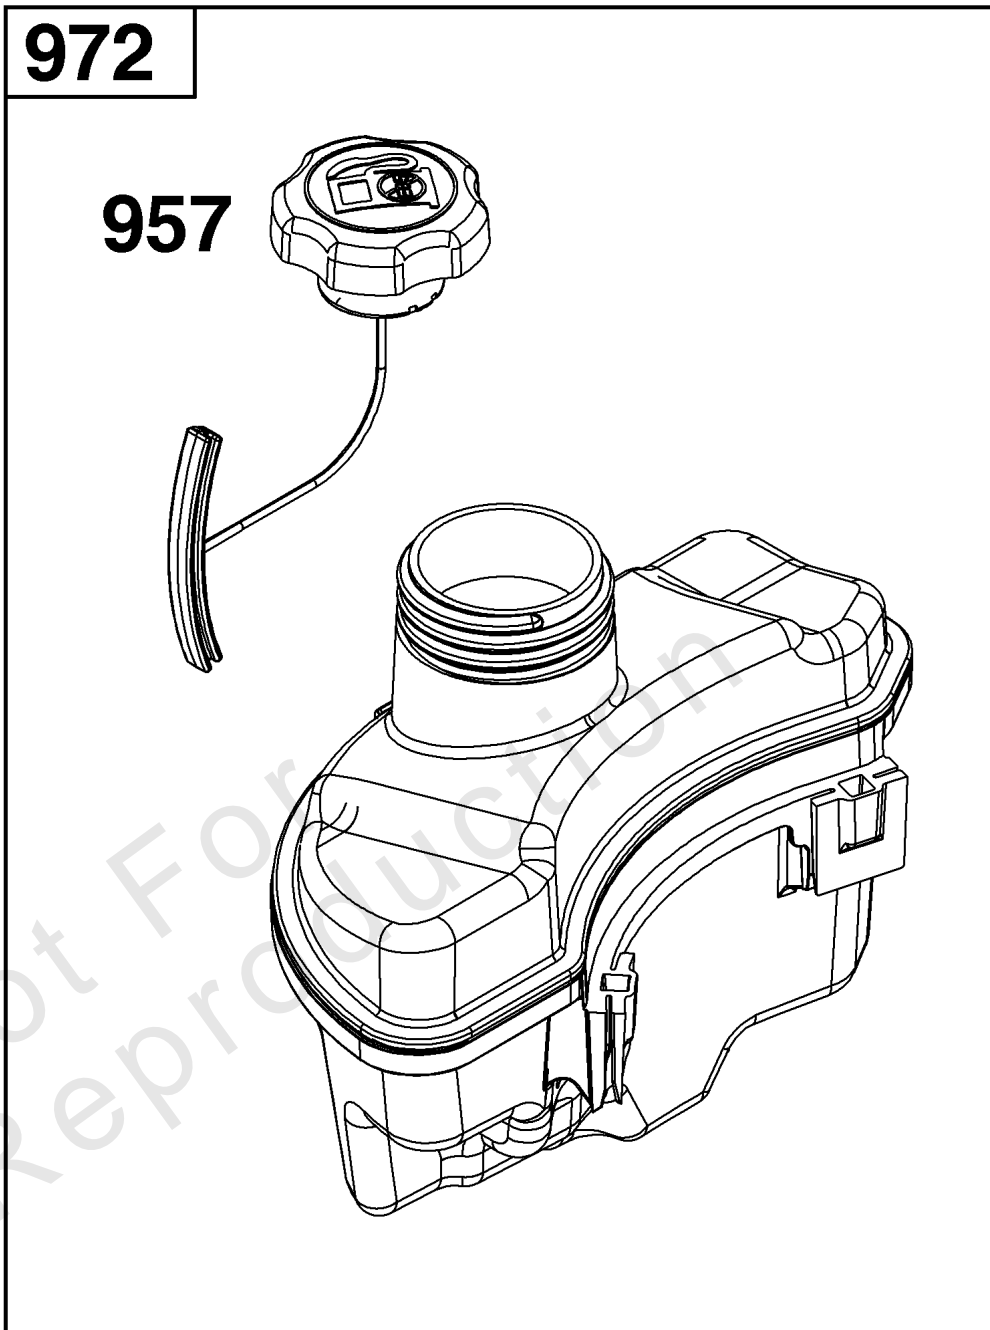

Fuel Supply Group

REF NO	PART NO	QTY	DESCRIPTION
187	791766	1	LINE, Fuel
601	791850	2	CLAMP, Hose
957	596206	1	CAP, Fuel Tank
972	596207	1	TANK, Fuel

Not For Reproduction