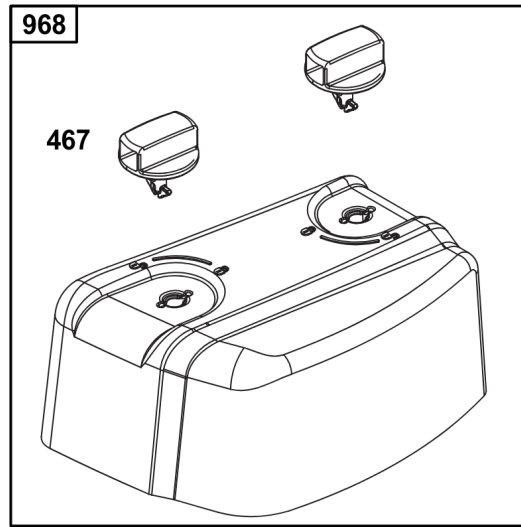

Parts Manual

Mfg. No: 123P02-0096-H5

Model Components	Page
Air Cleaner Group.....	4
Blower Housing Group.....	6
Carburetor Group.....	8
Controls Group.....	10
Crankcase Cover/Sump Group.....	12
Crankshaft Group.....	14
Cylinder Group.....	16
Cylinder Head Group.....	18
Exhaust Group.....	20
Flywheel/Ignition/Starter Group.....	22
Fuel Supply Group.....	24
Lubrication Group.....	26

Not For
Reproduction

Air Cleaner Group

REF NO	PART NO	QTY	DESCRIPTION
11	84006681	1	TUBE, BREATHER
445	595853	1	FILTER, Air
467	597244	2	KNOB, Air Cleaner Cover
493	-----	1	BRACKET, Mounting -(-Used Before Code Date 20072700) (Part information located in Carburetor Group.)
493A	-----	1	BRACKET, Mounting -(-Used After Code Date 20072600) (Part information located in Carburetor Group.)
729	-----	1	CLIP, Wire -(Part information located in Carburetor Group.)
875	597291	1	BASE, Air Cleaner -Used Before Code Date 20072700
875A	84006040	1	BASE, Air Cleaner -(-Used After Code Date 20072600)
967	597266	1	FILTER, Pre Cleaner
968	597263	1	COVER, Air Cleaner
971	590552	2	SCREW -(Air Cleaner Base to Carburetor/Throttle Body)
971A	597410	1	SCREW -(-Used Before Code Date 20072700)
1592	793480	2	SCREW -(Air Cleaner Base to Mounting Bracket) (Qty of 2 -Used Before Code Date 20072700)
1592	793480	3	SCREW -(Air Cleaner Base to Mounting Bracket) (Qty of 3 -Used After Code Date 20072600)