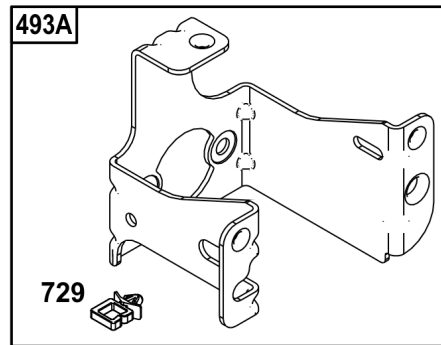

Parts Manual

Mfg. No: 123P02-0096-H5

Model Components	Page
Air Cleaner Group.....	4
Blower Housing Group.....	6
Carburetor Group.....	8
Controls Group.....	10
Crankcase Cover/Sump Group.....	12
Crankshaft Group.....	14
Cylinder Group.....	16
Cylinder Head Group.....	18
Exhaust Group.....	20
Flywheel/Ignition/Starter Group.....	22
Fuel Supply Group.....	24
Lubrication Group.....	26

Not For
Reproduction

Air Cleaner Group

REF NO	PART NO	QTY	DESCRIPTION
11	84006681	1	TUBE, BREATHER
445	595853	1	FILTER, Air
467	597244	2	KNOB, Air Cleaner Cover
493	-----	1	BRACKET, Mounting -(-Used Before Code Date 20072700) (Part information located in Carburetor Group.)
493A	-----	1	BRACKET, Mounting -(-Used After Code Date 20072600) (Part information located in Carburetor Group.)
729	-----	1	CLIP, Wire -(Part information located in Carburetor Group.)
875	597291	1	BASE, Air Cleaner -Used Before Code Date 20072700
875A	84006040	1	BASE, Air Cleaner -(-Used After Code Date 20072600)
967	597266	1	FILTER, Pre Cleaner
968	597263	1	COVER, Air Cleaner
971	590552	2	SCREW -(Air Cleaner Base to Carburetor/Throttle Body)
971A	597410	1	SCREW -(-Used Before Code Date 20072700)
1592	793480	2	SCREW -(Air Cleaner Base to Mounting Bracket) (Qty of 2 -Used Before Code Date 20072700)
1592	793480	3	SCREW -(Air Cleaner Base to Mounting Bracket) (Qty of 3 -Used After Code Date 20072600)