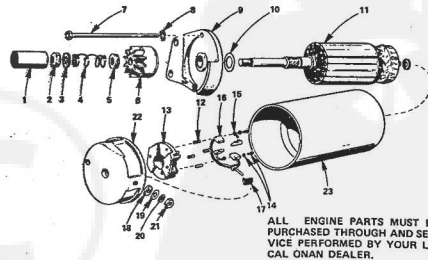

**ROPER 18T GARDEN TRACTOR
MODEL NO. T9326IRO**

STARTER PARTS GROUP