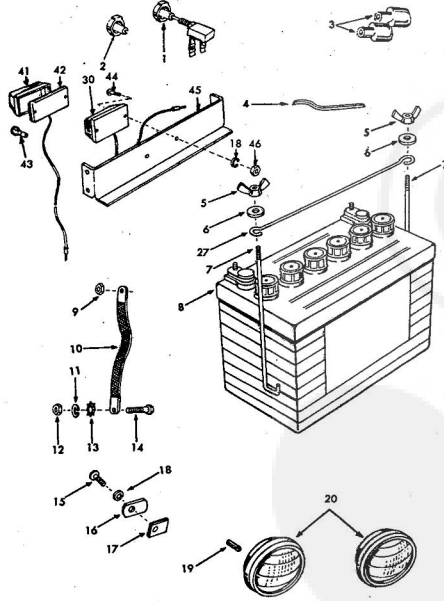

ROPER RT-8 GARDEN TRACTOR-
TRANSAXLE, BRAKE & ENGINE

ROPER RT-8 GARDEN TRACTOR
TRANSAXLE, BRAKE & ENGINE