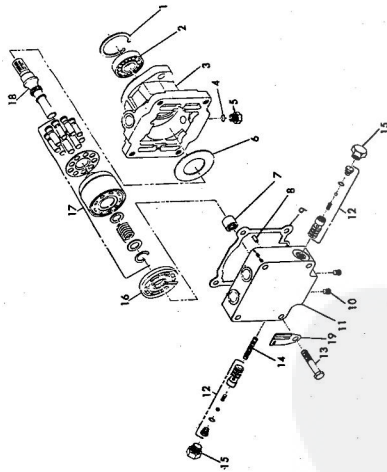

ROPER HYDRO 13 H.P. GARDEN TRACTOR--MODEL NUMBER T32341RO
HYDROSTATIC MOTOR ASSEMBLY

ROPER HYDRO 13 H.P. GARDEN TRACTOR--MODEL NUMBER T32341RO
HYDROSTATIC MOTOR ASSEMBLY