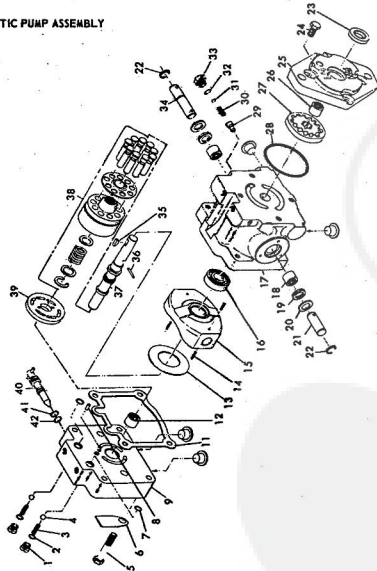

**ROPER HYDRO 16T GARDEN TRACTOR
MODEL NO. T63361RO AND T63361RI**

HYDROSTATIC PUMP ASSEMBLY

**ROPER HYDRO 16T GARDEN TRACTOR
MODEL NO. T63361RO AND T63361RI**

HYDROSTATIC PUMP ASSEMBLY