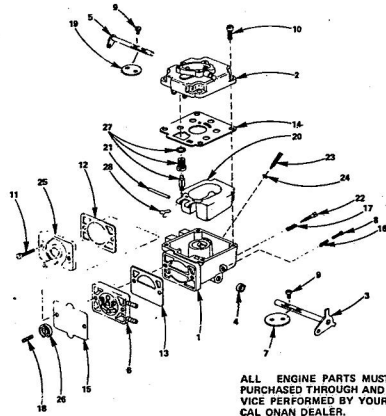

**ROPER 18T GARDEN TRACTOR
MODEL NO. T9326IRO**

CARBURETOR PARTS GROUP