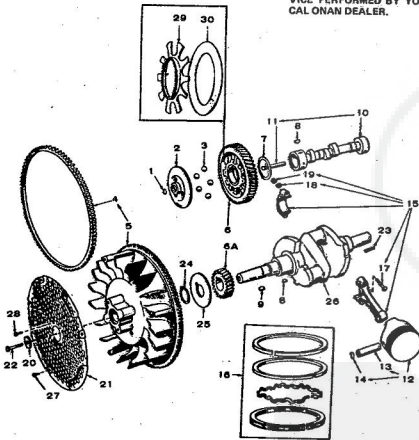

**ROPER HYDRO 16T GARDEN TRACTOR
MODEL NO. T63361R1**

CRANKSHAFT, FLYWHEEL, CAMSHAFT
AND PISTON GROUP

**ROPER HYDRO 16T GARDEN TRACTOR
MODEL NO. T63361R1**

CRANKSHAFT, FLYWHEEL, CAMSHAFT
AND PISTON GROUP

REF. NO.	PART NO.	PART DESCRIPTION
1	150-0078	Snap Ring
2	150-0612	Governor Cup
3	510-0015	Flyball
4	104-0779	Ring Gear
5	134-2432	Flywheel Assembly (Includes Gear and Rotor)
6	105-0332	Camshaft Gear (Includes Spacer and Plate)
6A	104-0032	Camshaft Gear
7	105-0004	Thrust Washer
8	515-0001	Woodruff Key (1/8" x 1/2")
9	515-0098	Woodruff Key (3/16" x 3/4")
10	105-0388	Camshaft and Center Pin A
11	150-0075	Center Pin
12	PISTON AND PIN (Includes Retaining Rings)	
12	112-0134	Standard
13	112-0134-05	.005" Oversize
14	112-0134-10	.010" Oversize
15	112-0134-20	.020" Oversize
16	112-0134-30	.030" Oversize
17	112-0134-40	.040" Oversize
17	112-0122	Piston Pin
18	518-0311	Retaining Ring
19	114-0225	Rod Assembly
20	RING SET	
21	113-0174	Standard
22	113-0174-05	.005" Oversize
23	113-0134-10	.010" Oversize
24	113-0134-20	.020" Oversize
25	113-0134-30	.030" Oversize
26	113-0134-40	.040" Oversize
27	114-0228	Bolt (Special)
28	526-0017	Flat Washer (Special)
29	870-0137	Locking Nut (5/16-24)
30	850-0055	Lock Washer (7/16")
31	134-2384	Guard
32	104-0170	Hex Head Cap Screw (7/16-14 x 4")
33	515-0103	Key (1/4" x 1/4" x 2")
34	518-0614	Retaining Ring
35	104-0043	Washer
36	104-0889	Crankshaft
37	821-0016	Locking Screw (1/4-20 x 1/2)
38	821-0014	Locking Screw (5/16-18 x 1)
39	150-1257	Governor Flyball Spacer
40	150-0077	Governor Flyball Plate