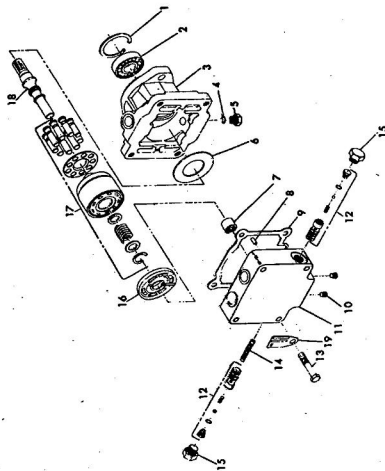

**ROPER HYDRO 16T GARDEN TRACTOR
MODEL NO. T63361RO AND T63361RI**

HYDROSTATIC MOTOR ASSEMBLY

**ROPER HYDRO 16T GARDEN TRACTOR
MODEL NO. T63361RO AND T63361RI**

HYDROSTATIC MOTOR ASSEMBLY

KEY NO.	PART NO.	DESCRIPTION
1	7269R	Ball Bearing
2	7269R	Ball Bearing
3	7269R	Ball Bearing
4	7269R	Ball Bearing
5	7269R	Ball Bearing
6	7269R	Ball Bearing
7	7269R	Ball Bearing
8	7269R	Ball Bearing
9	7269R	Ball Bearing
10	7269R	Ball Bearing
11	7269R	Ball Bearing
12	7269R	Ball Bearing
13	7269R	Ball Bearing
14	7269R	Ball Bearing
15	7269R	Ball Bearing
..	6344655	Complete Motor Assembly