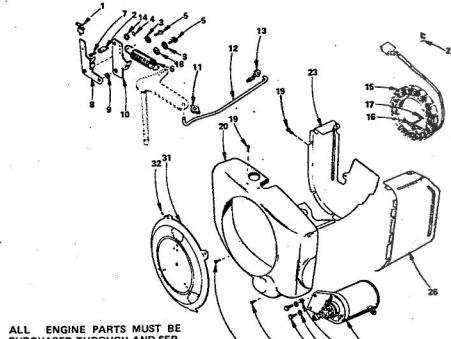

**ROPER HYDRO 16T GARDEN TRACTOR
MODEL NO. T63361RO**