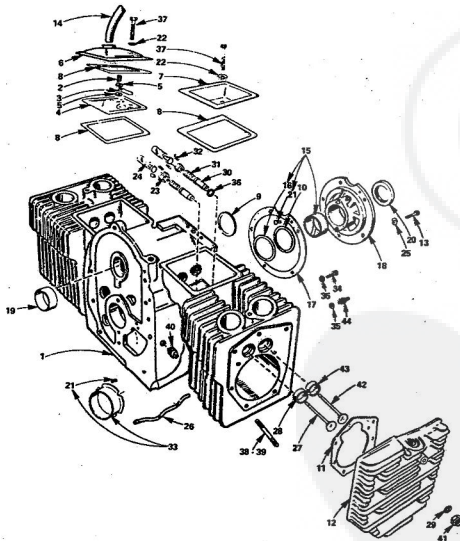

**ROPER HYDRO 16T GARDEN TRACTOR
MODEL NO. T63361RO**

STARTER PARTS GROUP

**ROPER HYDRO 16T GARDEN TRACTOR
MODEL NO. T63361RO**