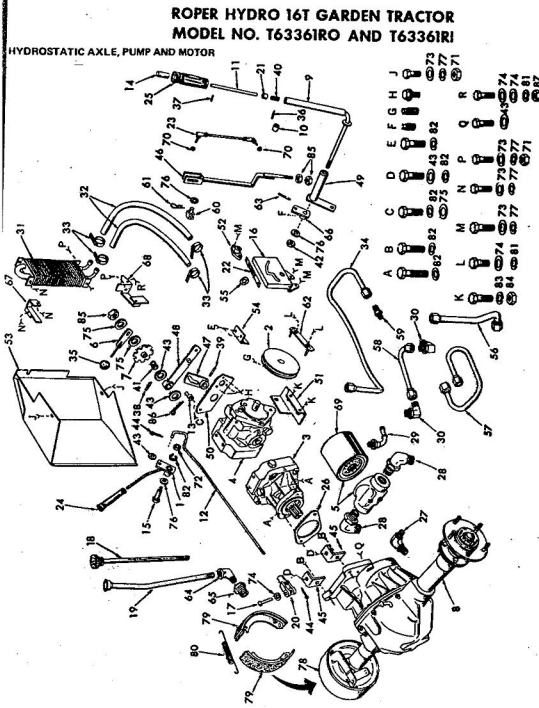

ROPER HYDRO 16T GARDEN TRACTOR MODEL NO. T6336IRO AND T6336IRI

HYDROSTATIC AXLE, PUMP AND MOTOR