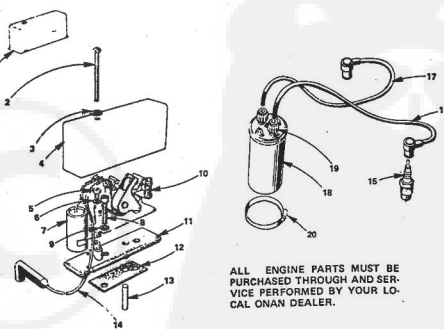

**ROPER HYDRO 16T GARDEN TRACTOR
MODEL NO. T63361RO**

IGNITION GROUP

* Included in Gasket Kit, page 37.