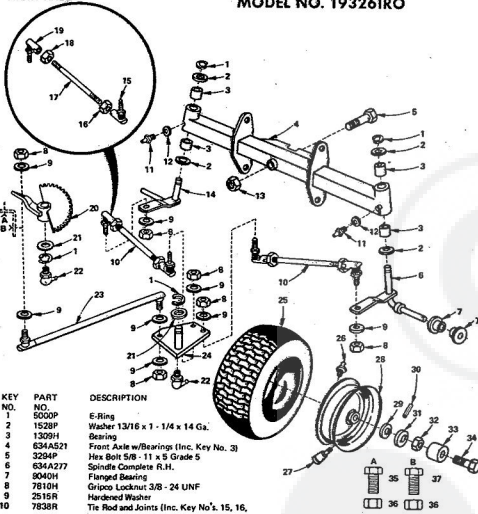

**ROPER 18T GARDEN TRACTOR
MODEL NO. T93261RO**

FRONT AXLE