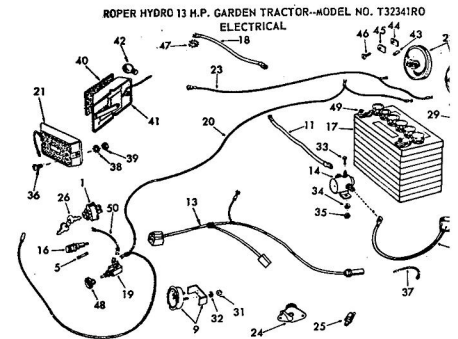

1.6 x 16 Co.
16 Co.
1.6 x 16 Co.
1/8
1/8 Grade 5
1 x 1
8 x 3/4

ROPER HYDRO 13 H.P. GARDEN TRACTOR--MODEL NUMBER T32341R0
HYDROSTATIC AXLE, PUMP AND MOTOR

KEY PART NO.	DESCRIPTION	KEY PART NO.	DESCRIPTION
1	634650	19	5158R
2	634655	20	5122R
3	634657	21	5298R
4	634659	22	5298R
5	634657	23	5298R
6	634659	24	5298R
7	634657	25	5298R
8	634659	26	5298R
9	634657	27	5298R
10	634659	28	5298R
11	634657	29	5298R
12	634659	30	5298R
13	634657	31	5298R
14	634659	32	5298R
15	634657	33	5298R
16	634659	34	5298R
17	634657	35	5298R
18	634659	36	5298R
19	5158R	37	5298R
20	5122R	38	5298R
21	5298R	39	5298R
22	5298R	40	5298R
23	5298R	41	5298R
24	5298R	42	5298R
25	5298R	43	5298R
26	5298R	44	5298R
27	5298R	45	5298R
28	5298R	46	5298R
29	5298R	47	5298R
30	5298R	48	5298R
31	5298R	49	5298R
32	5298R	50	5298R
33	5298R	51	5298R
34	5298R	52	5298R
35	5298R	53	5298R
36	5298R	54	5298R
37	5298R	55	5298R
38	5298R	56	5298R
39	5298R	57	5298R
40	5298R	58	5298R
41	5298R	59	5298R
42	5298R	60	5298R
43	5298R	61	5298R
44	5298R	62	5298R