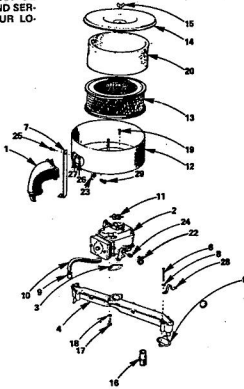

**ROPER HYDRO 16T GARDEN TRACTOR
MODEL NO. T63361RO**

FUEL SYSTEM GROUP