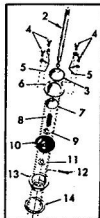

**ROPER 18T GARDEN TRACTOR
MODEL NO. T93261RO**

TRANSAXLE