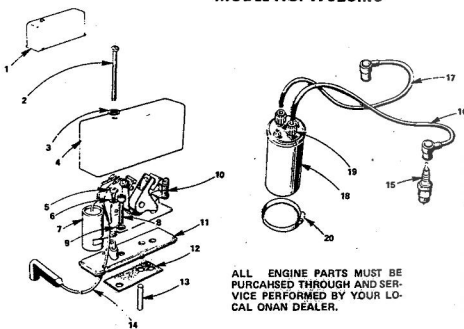

**ROPER 18T GARDEN TRACTOR
MODEL NO. T9326IRO**

IGNITION GROUP