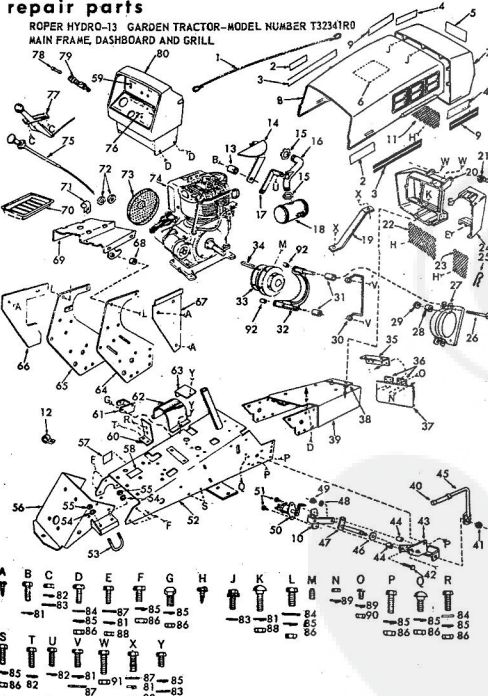

repair parts

**ROPER HYDRO-13 GARDEN TRACTOR-MODEL NUMBER T32341R0
MAIN FRAME, DASHBOARD AND GRILL**

**ROPER HYDRO 13 H.P. GARDEN TRACTOR-MODEL NUMBER T32341R0
MAIN FRAME, DASHBOARD AND GRILL**