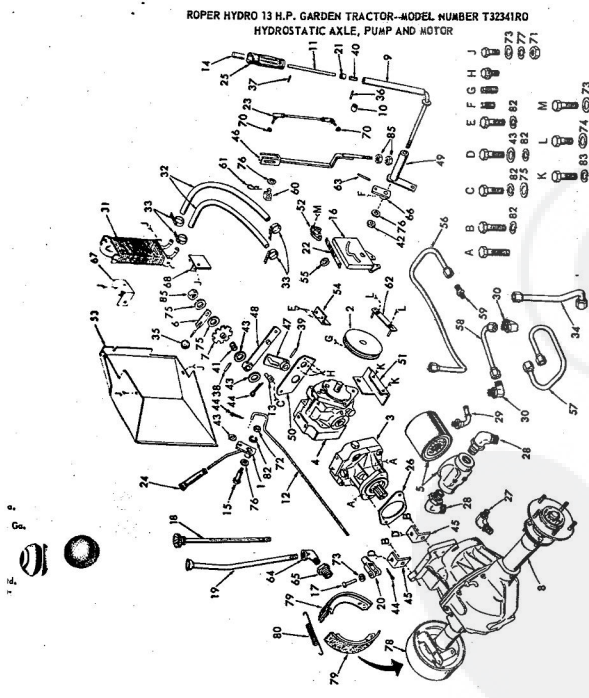

1.6 x 16 Co.
16 Co.
1.6 x 16 Co.
1/8
1/8 Grade 5
1 x 1
8 x 3/4

ROPER HYDRO 13 H.P. GARDEN TRACTOR--MODEL NUMBER T32341R0
HYDROSTATIC AXLE, PUMP AND MOTOR

KEY PART NO.	DESCRIPTION	KEY PART NO.	DESCRIPTION
1	634650	19	5158R
2	634655	20	5122R
3	634657	21	5298R
4	634659	22	5298R
5	634657	23	5298R
6	634659	24	5298R
7	634657	25	5298R
8	634659	26	5298R
9	634657	27	5298R
10	634659	28	5298R
11	634657	29	5298R
12	634659	30	5298R
13	634657	31	5298R
14	634659	32	5298R
15	634657	33	5298R
16	634659	34	5298R
17	634657	35	5298R
18	634659	36	5298R
19	5158R	37	5298R
20	5122R	38	5298R
21	5298R	39	5298R
22	5298R	40	5298R
23	5298R	41	5298R
24	5298R	42	5298R
25	5298R	43	5298R
26	5298R	44	5298R
27	5298R	45	5298R
28	5298R	46	5298R
29	5298R	47	5298R
30	5298R	48	5298R
31	5298R	49	5298R
32	5298R	50	5298R
33	5298R	51	5298R
34	5298R	52	5298R
35	5298R	53	5298R
36	5298R	54	5298R
37	5298R	55	5298R
38	5298R	56	5298R
39	5298R	57	5298R
40	5298R	58	5298R
41	5298R	59	5298R
42	5298R	60	5298R
43	5298R	61	5298R
44	5298R	62	5298R