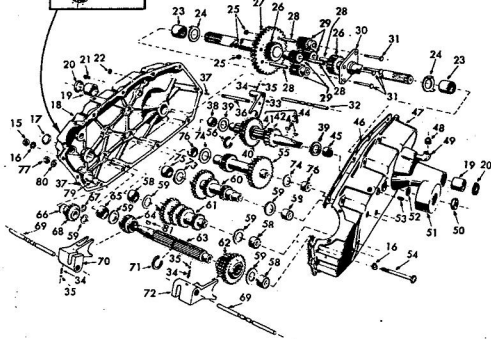

**ROPER 18T GARDEN TRACTOR
MODEL NO. T93261RO**

TRANSAXLE