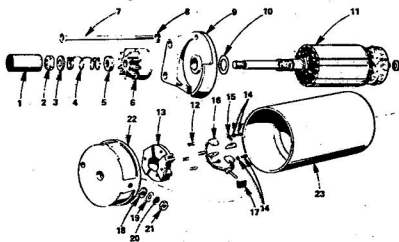

JR

**ROPER HYDRO 16T GARDEN TRACTOR
MODEL NO. T63361RO**

STARTER PARTS GROUP