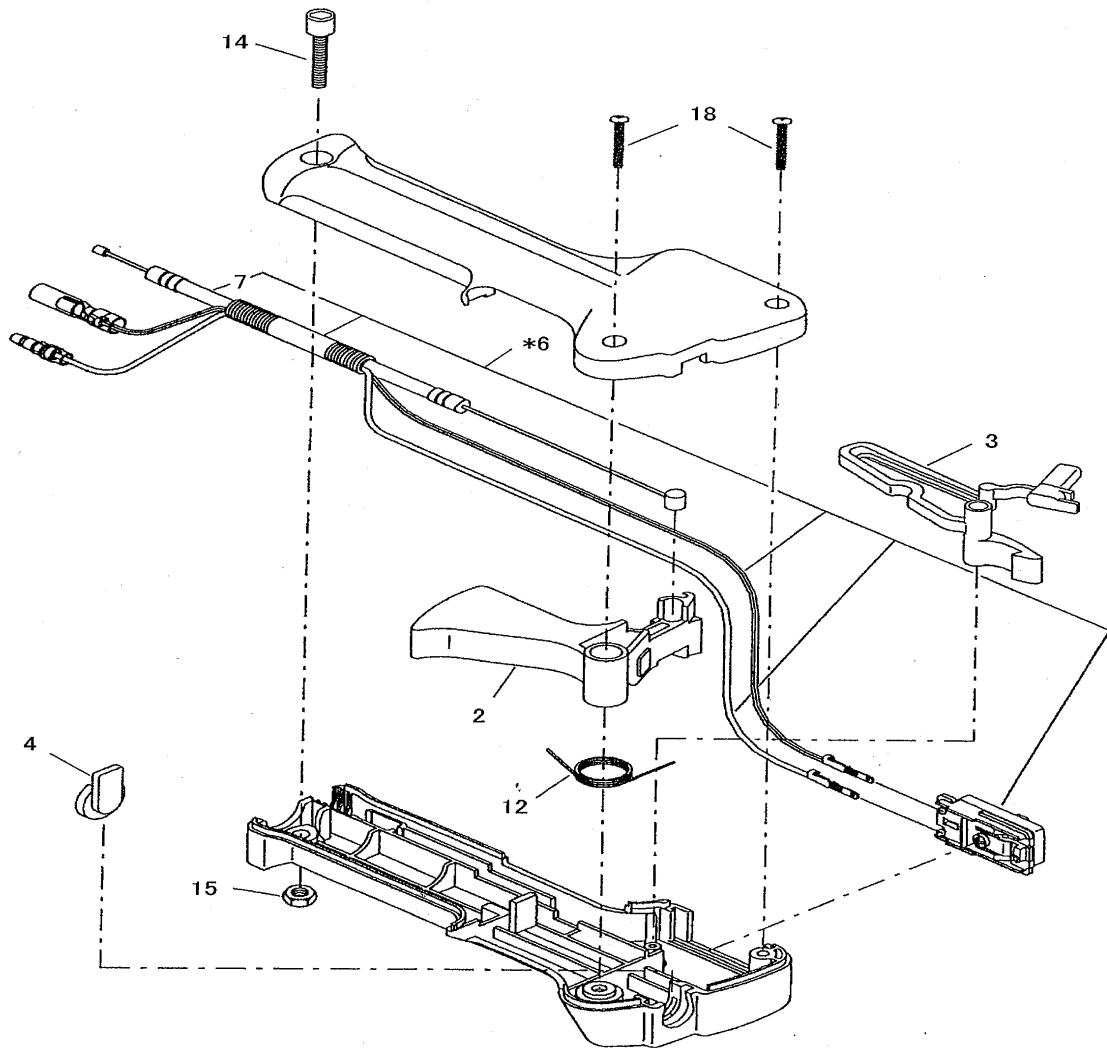

NB411L NB411L-E PARTS LIST

CE SPEC.

112	6258048003	1	1	Protector compl.	
113	0043605400	2	2	Screw ass'y(M5x40W,SW)	
114	0021805000	2	2	Nut(M5)	
116	6254503802	-	1	Handle holder 1	
117	6414507201	-	1	Handle holder	
118	0119059840	-	4	Socket head bolt	
119	6404506600	-	2	Bush	
120	6404506200	-	2	Stopper	
121	0032006000	-	2	Spring washer	
122	0119069930	-	2	Socket head bolt	
123	6414507300	-	1	Handle	
124	6414507400	-	1	Handle	

MACHINE BODY

KEY NO.	PART NO.	Q'TY		DESCRIPTION	REMARKS
		411L	411L-E		
125	6274501000	-	1	Grip	
*126	6355003000	-	1	Control lever ass'y	

NB411L NB411L-E PARTS LIST

CE SPEC.

NB411L NB411L-E PARTS LIST

CE SPEC.

CONTROL LEVER ASSY

FUJIROBIN INDUSTRIES LTD.

NB411L NB411L-E PARTS LIST

CE SPEC.

KEY NO.	PART NO.	Q'TY		DESCRIPTION	REMARKS
		411L	411L-E		
*75	6355004000	1	-	Control lever ass'y(incl.2to18)	
*126	6355003000	-	1	Control lever ass'y(incl.2to18)	
2	6215022030	1	1	Lever	
3	6195013010	1	1	Lever	
4	6195006150	1	1	Top	

ENGINE BODY

KEY NO.	PART NO.	Q'TY	DESCRIPTION	REMARKS
53	0021705000	1	Nut	
54	0140059610	1	Screw(M5x14)	
55	0140059560	1	Screw(M5x20 W SW)	
56	0119059810	1	Socket head bolt(M5x50)	
57	0119059790	2	Socket head bolt(M5x22W)	
58	0031005000	1	Washer(M5)	
60	5416500000	1	Tank fuel	
61	5416500200	1	Tube fuel	
62	0561139982	1	Hose clamp	
63	6255016001	1	Cap Fuel Tank ass'y	