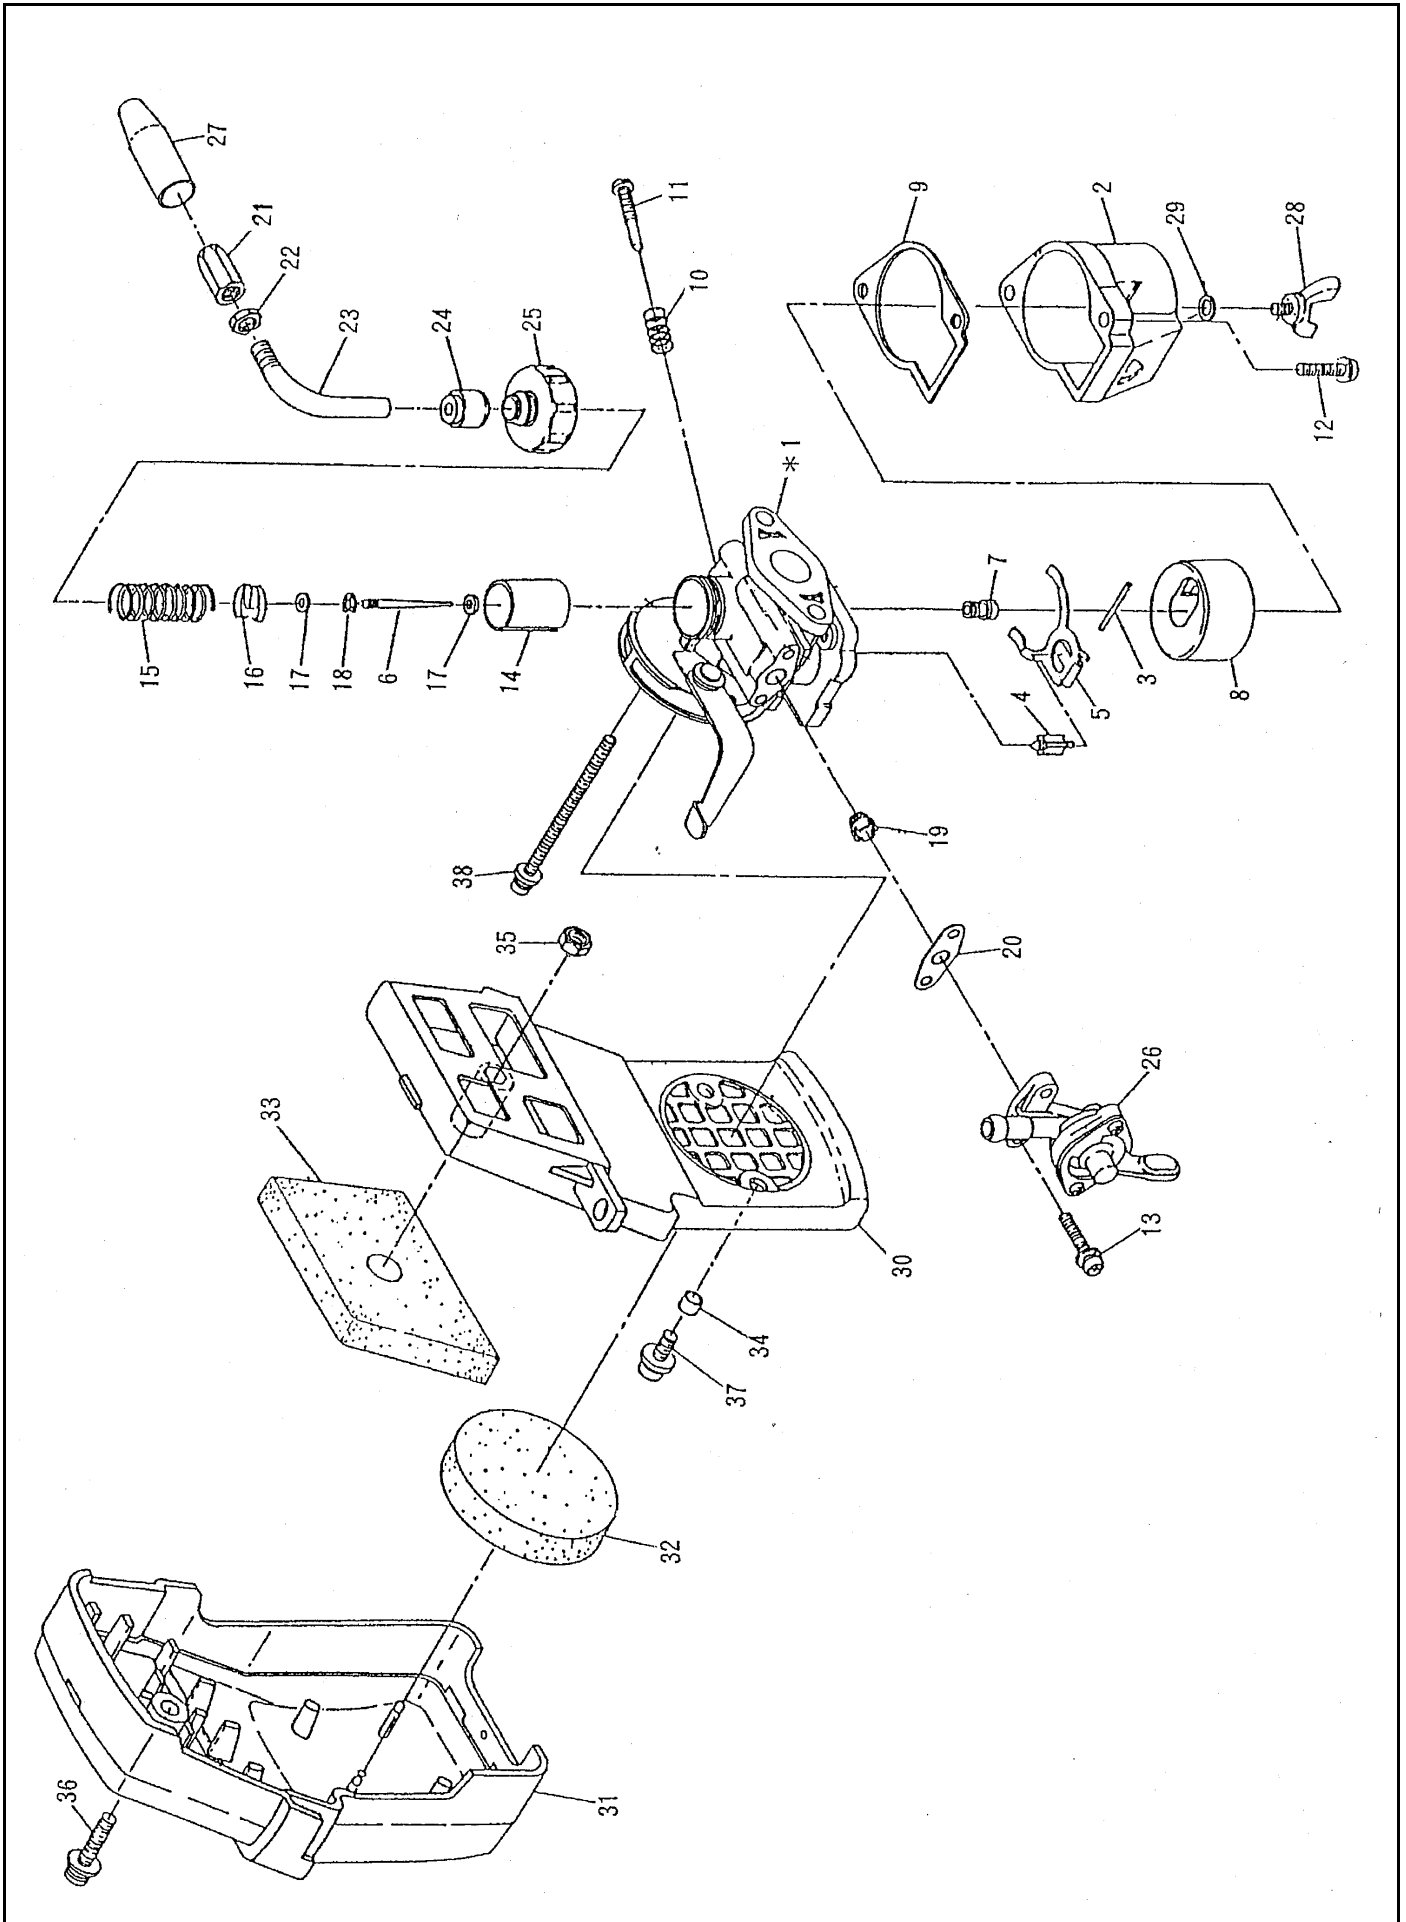

NB411L NB411L-E PARTS LIST

CE SPEC.

CARBURETOR & AIR CLEANER

KEY NO.	PART NO.	Q'TY	DESCRIPTION	REMARKS
*1	5416019001	1	Caburetor(Incl.2to24)	
2	5306009530	1	Body float	
3	5306009160	1	Straight pin	
4	5306009150	1	Needle ass'y	
5	5306009230	1	Float arm	
6	5416019010	1	Jet needle	
7	5306018020	1	Main jet	
8	5306009020	1	Float	
9	5306009220	1	Gasket	
10	5416001110	1	Spring	
11	5416001060	1	Adjust screw	
12	5306009510	2	Screw	
13	8046001530	2	Spring washer screw	
14	5416008021	1	Piston valve	
15	5306009240	1	Throttle valve spring	
16	5306009120	1	Spring plate	
17	5416001040	2	Packing	
18	5306009450	1	E-ring