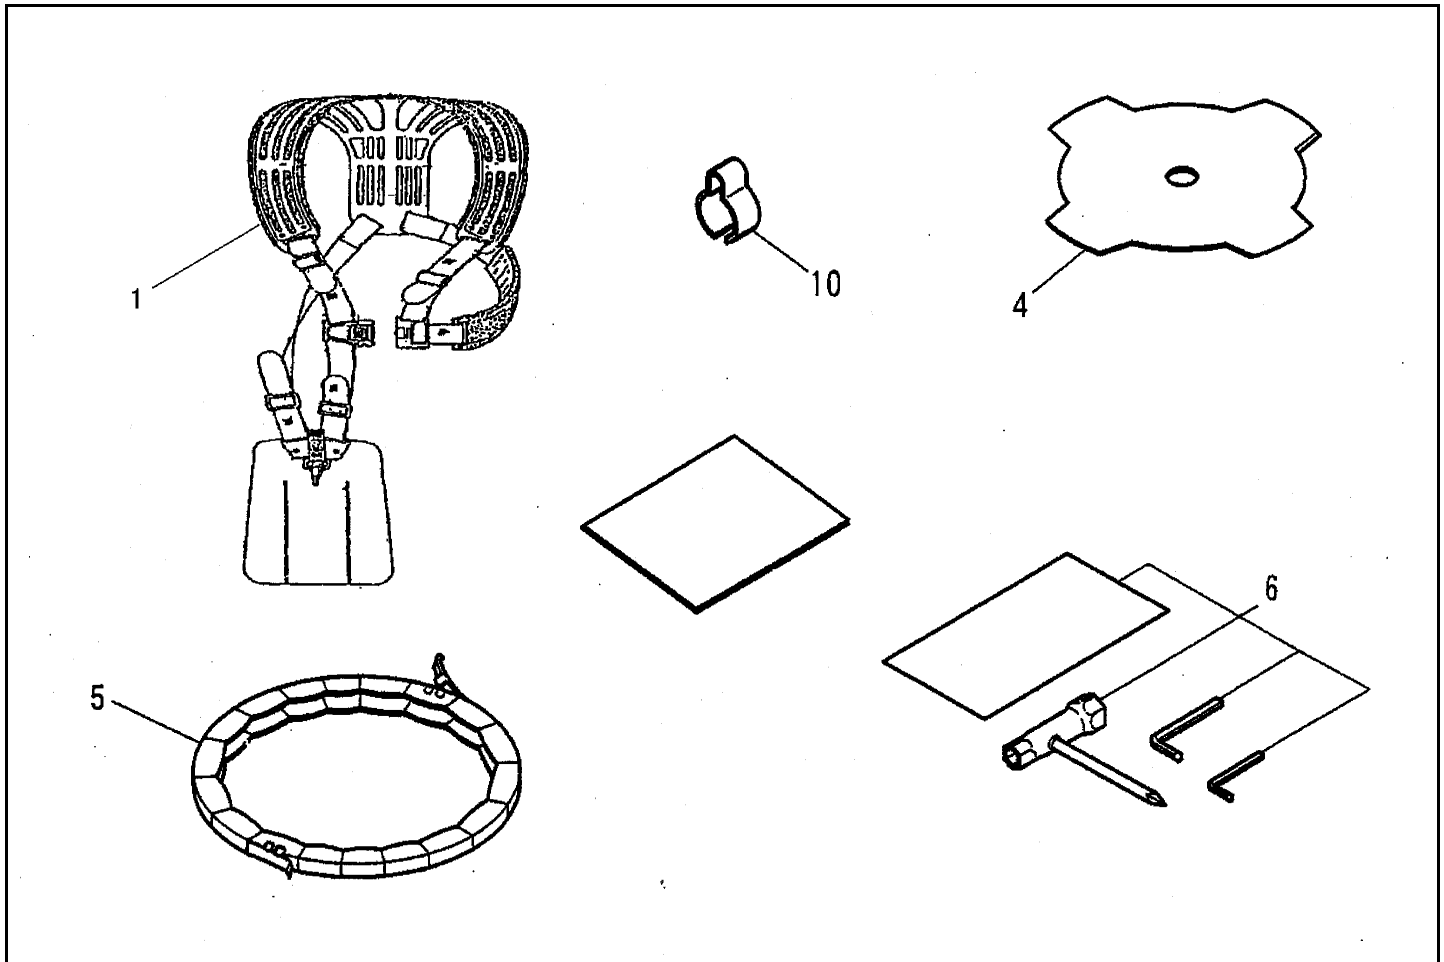

NB411L NB411L-E PARTS LIST

CE SPEC.

STANDARD ACCESSORY

KEY NO.	PART NO.	Q'TY	DESCRIPTION	REMARKS
*1	6417006002	1	Band ass'y