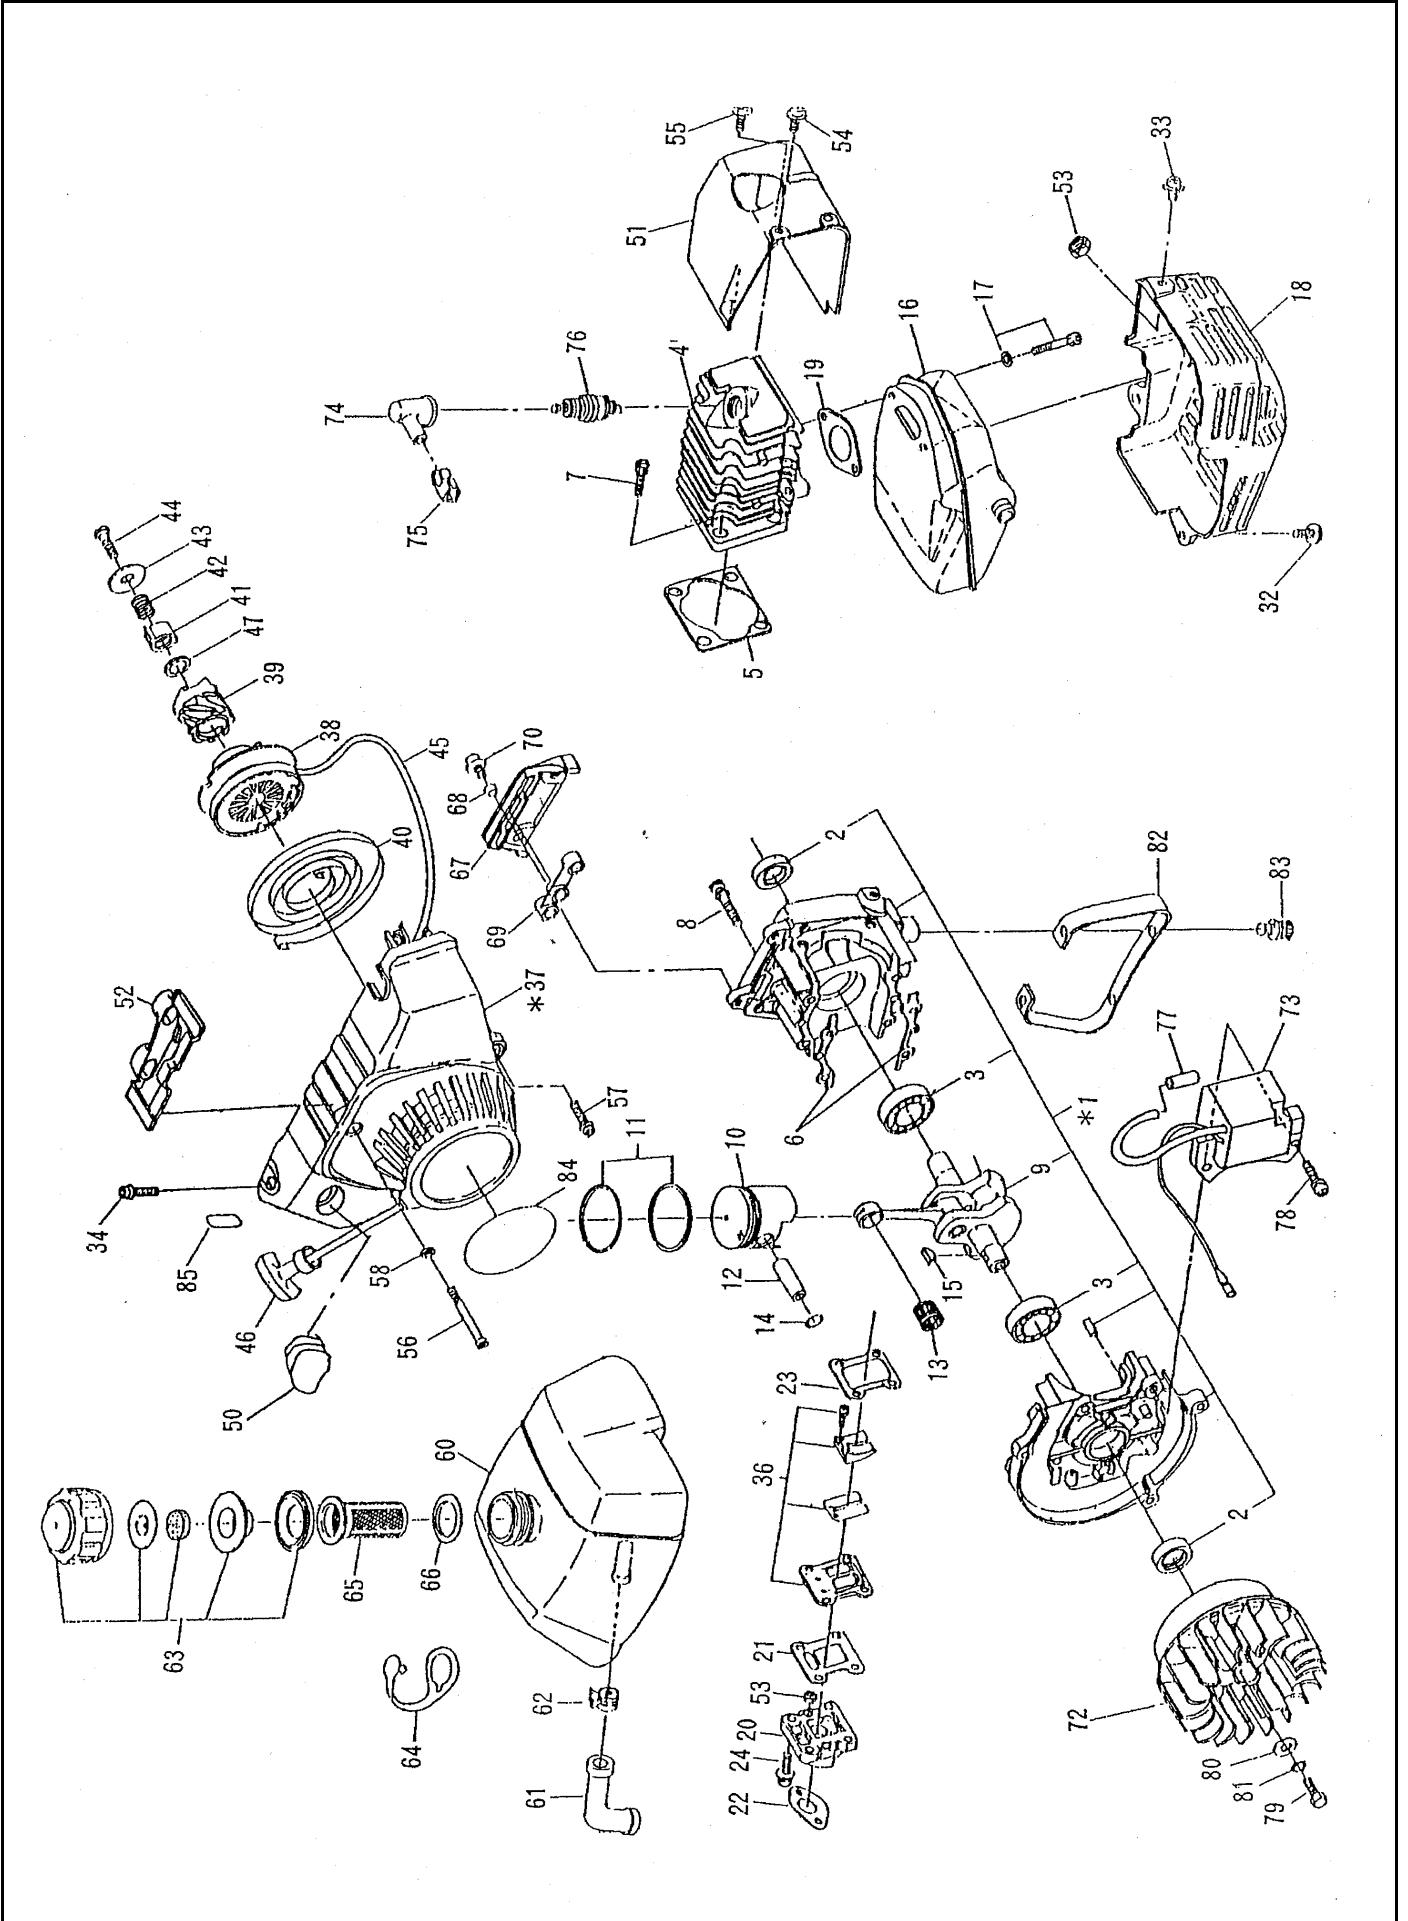

NB411L NB411L-E PARTS LIST

CE SPEC.

NB411L NB411L-E PARTS LIST

CE SPEC.

ENGINE BODY

KEY NO.	PART NO.	Q'TY	DESCRIPTION	REMARKS
*1	5411005001	1	Crankcase ass'y(incl.2,3,6)	
2	0440159971	2	Oil seal	
3	0600159880	2	Ball bearing	
4	5411500300-4	1	Cylinder	
5	5411500501	1	Gasket,Cylinder	
6	5411501200	1	Gasket,Crankcase	
7	0119069990	4	Socket head bolt(M6x18)	
8	0119059940	4	Socket head bolt(M5x30SW)	
9	5412001000	1	Crankshaft compl.	
10	5412500800	1	Piston	
11	5402500600	2	Ring,Piston	
12	5412500300	1	Pin,Piston	
13	5412501300	1	Needle roller bearing	
14	0565099990	2	Clip	
15	0323039990	1	Woodruff key	
16	5323006000	1	Muffler,exhaust	
17	0119069780	2	Socket,head bolt(M6x6OW)	
18	5413500100	1	Cover,Muffler