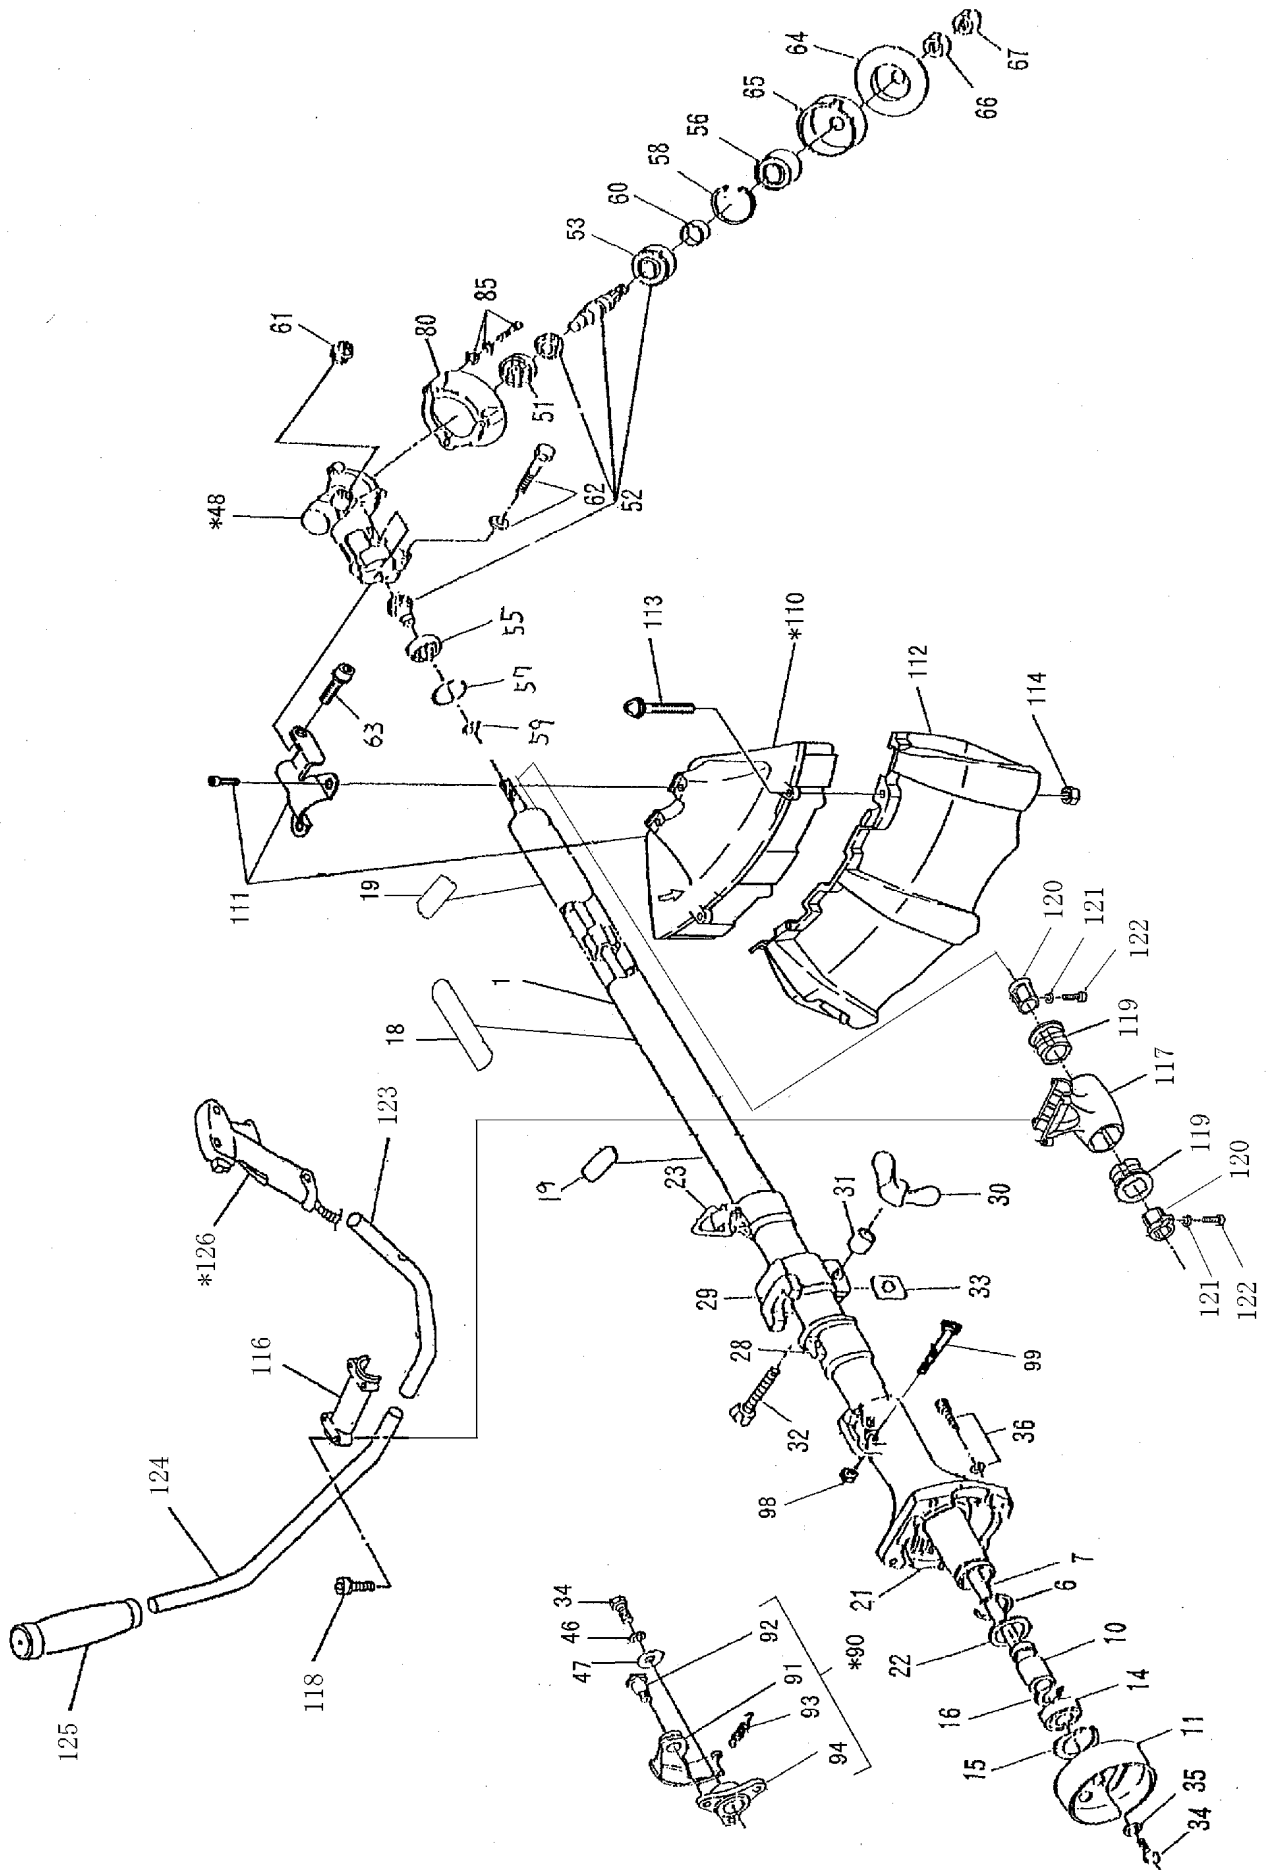

NB411L NB411L-E PARTS LIST

CE SPEC.

MACHINE BODY

KEY NO.	PART NO.	Q'TY		DESCRIPTION	REMARKS
		411L	411L-E		
*1	6411010000	1	1	Pipe,shaft compl.(incl.6)	
6	6301501500	1	1	Snpring,outer	
7	6411011002	1	1	Shaft	
10	6411008000	1	1	Damper	
11	6412006001	1	1	Drum,clutch compl.	
14	0600179850	1	1	Ball bearing (#6003DD)	
15	0031435000	1	1	Snpring,inner	
16	0031517000	1	1	Snpring,outer	
18	6219519501	1	1	Label,caution	
19	6259514700	2	2	Label,caution	
21	6411500401	1	1	Case,clutch	
22	6301501600	1	1	Washer