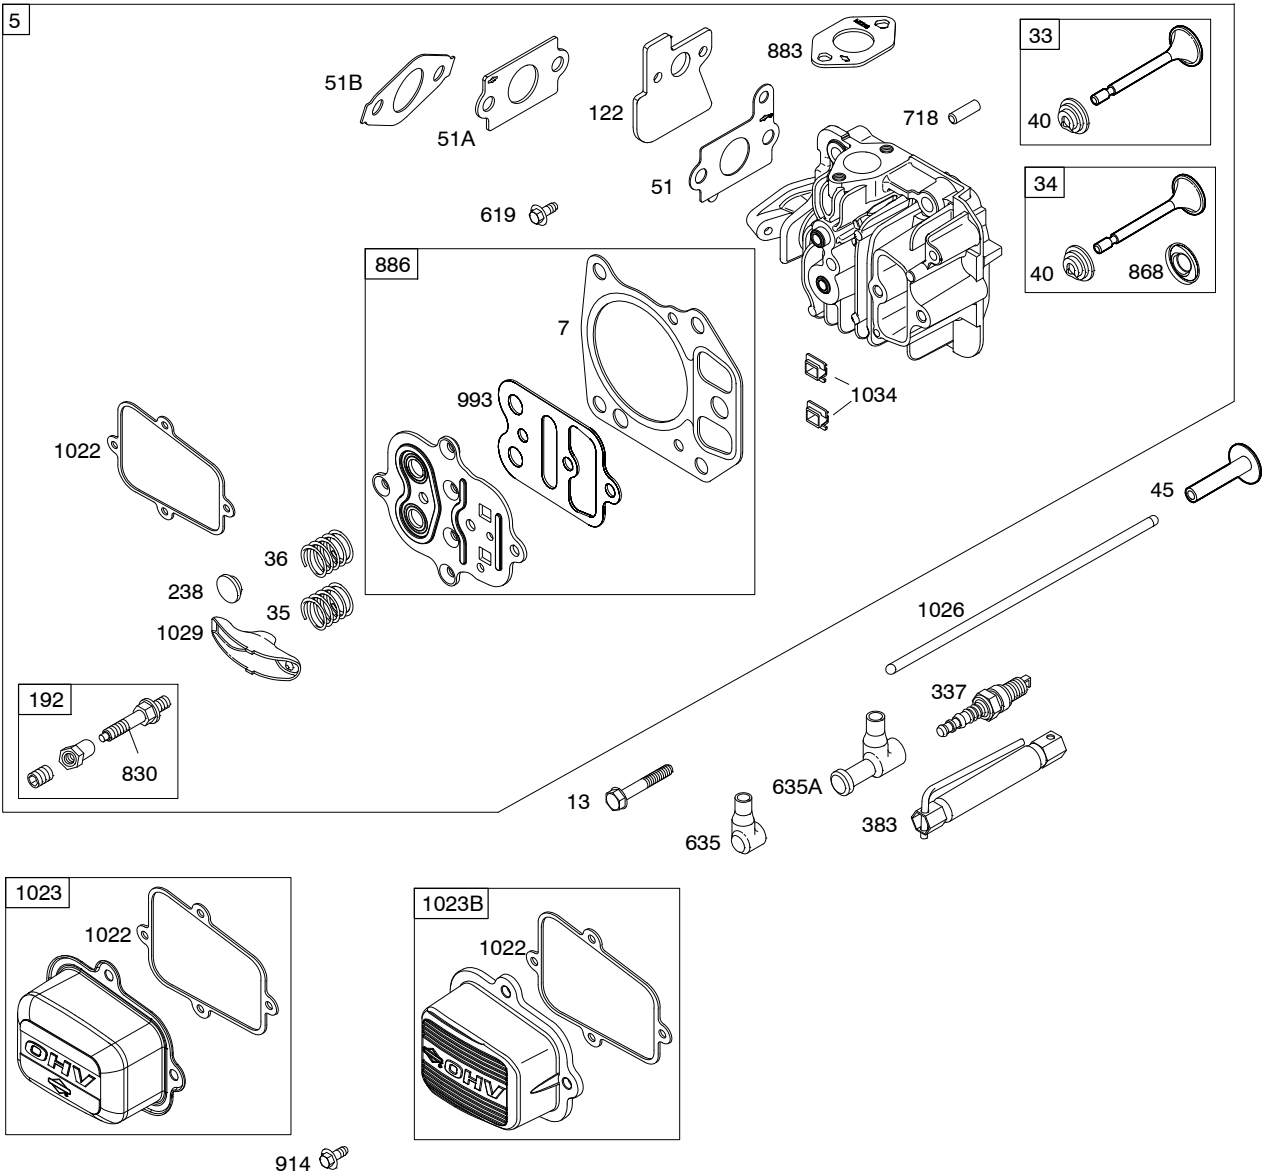

Illustrated Parts List

Model Series

122600

TYPE NUMBERS
0020 through 0468.

TABLE OF CONTENTS

Air Cleaner	6
Blower Housing/Shrouds	7
Camshaft	2
Carburetor	4
Controls	5
Crankshaft	2
Cylinder	2
Cylinder Head	3
Electric Starter	7
Engine Sump	2
Exhaust System	6
Flywheel	7
Flywheel Brake	5
Fuel Supply	4
Governor Spring	5
Ignition	5
Kits/Gaskets Sets	8
Lubrication	2
Piston Group	2
Rewind Starter	7

1058 OPERATOR'S MANUAL

1330 REPAIR MANUAL

1319 WARNING LABEL

1019 LABEL KIT

REQUIRED when replacing parts with warning labels affixed.

Illustrations cover a range of engines. Parts shown without corresponding text may not be used on your specific engine. 0998-2 Assemblies include all parts shown in frames. 07/21/2008

Illustrations cover a range of engines. Parts shown without corresponding text may not be used on your specific engine.
 0998-3 Assemblies include all parts shown in frames. 07/21/2008

Illustrations cover a range of engines. Parts shown without corresponding text may not be used on your specific engine.
0998-4 Assemblies include all parts shown in frames. **07/21/2008**