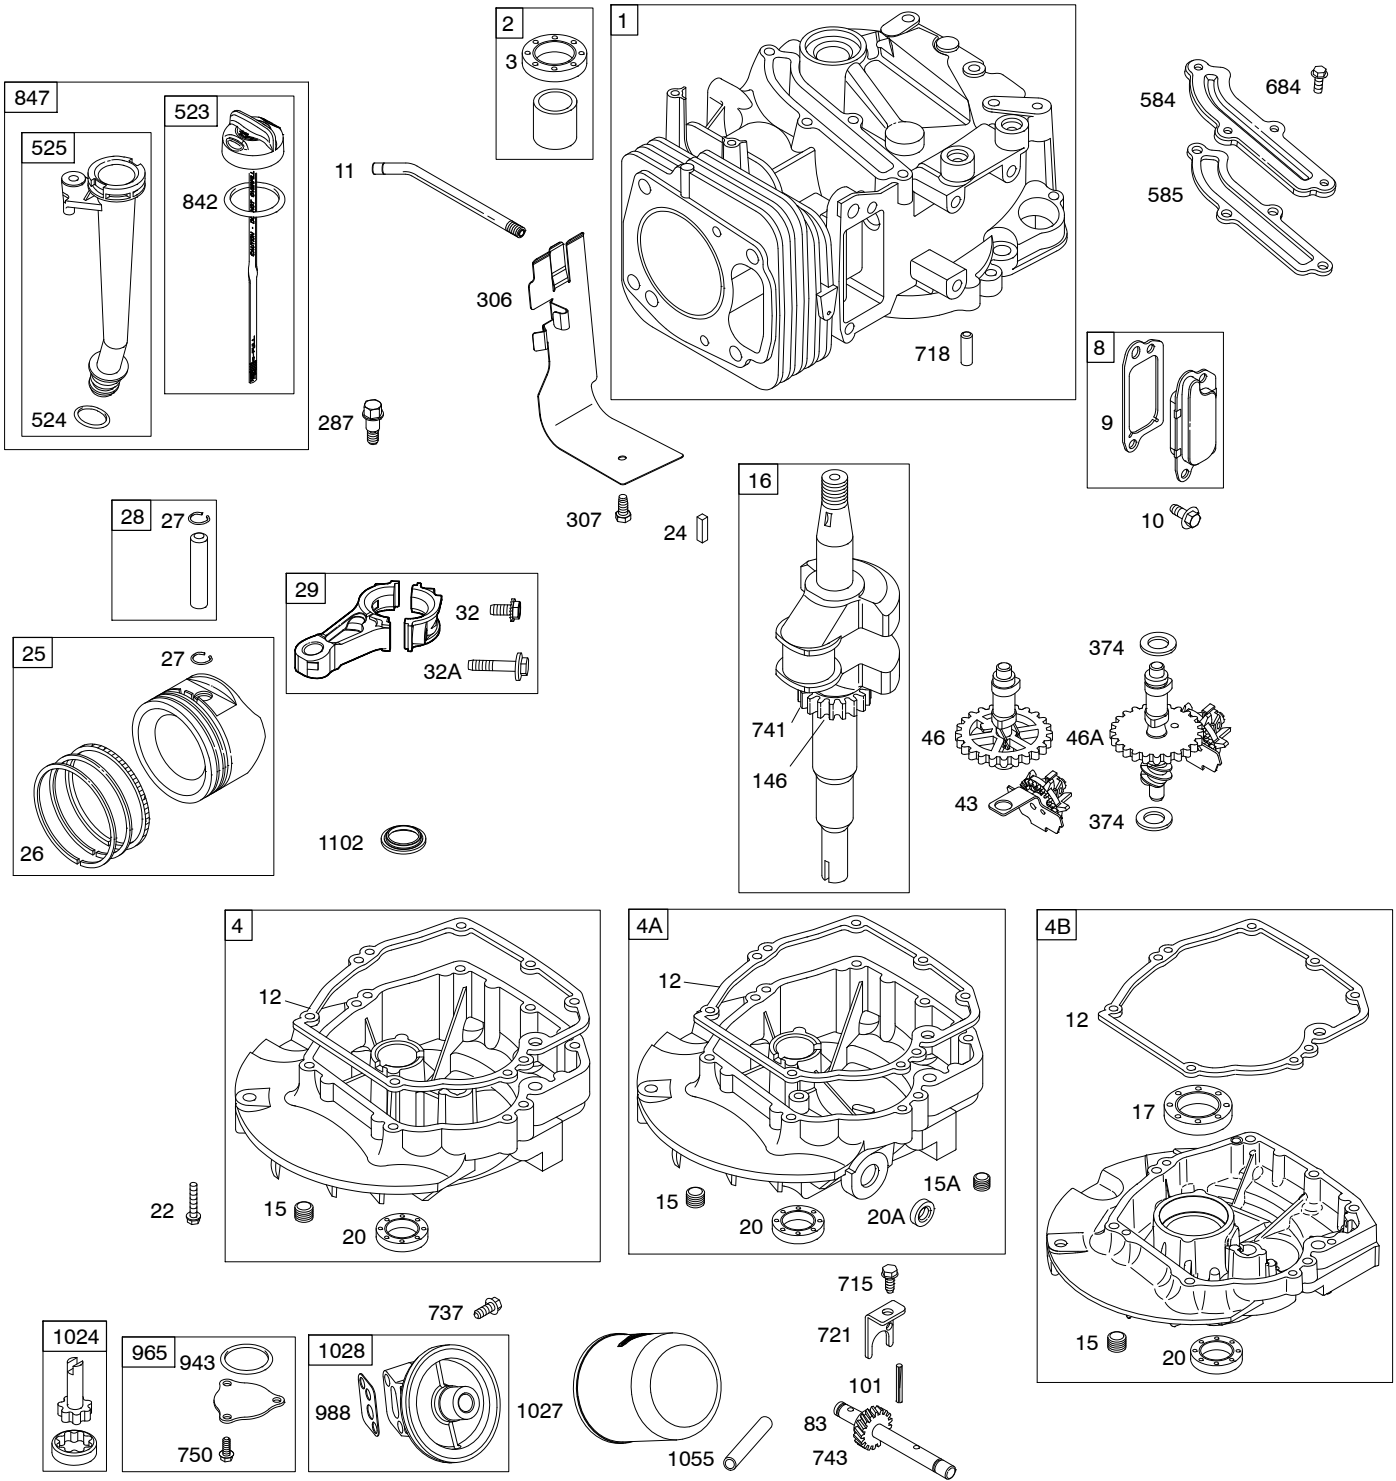

Illustrated Parts List

Model Series

122600

TYPE NUMBERS
0020 through 0468.

TABLE OF CONTENTS

Air Cleaner	6
Blower Housing/Shrouds	7
Camshaft	2
Carburetor	4
Controls	5
Crankshaft	2
Cylinder	2
Cylinder Head	3
Electric Starter	7
Engine Sump	2
Exhaust System	6
Flywheel	7
Flywheel Brake	5
Fuel Supply	4
Governor Spring	5
Ignition	5
Kits/Gaskets Sets	8
Lubrication	2
Piston Group	2
Rewind Starter	7

1058 OPERATOR'S MANUAL

1330 REPAIR MANUAL

1319 WARNING LABEL

1019 LABEL KIT

REQUIRED when replacing parts with warning labels affixed.

Illustrations cover a range of engines. Parts shown without corresponding text may not be used on your specific engine. 0998-2 Assemblies include all parts shown in frames. 07/21/2008

Illustrations cover a range of engines. Parts shown without corresponding text may not be used on your specific engine.
 0998-3 Assemblies include all parts shown in frames. 07/21/2008

Illustrations cover a range of engines. Parts shown without corresponding text may not be used on your specific engine.
0998-4 Assemblies include all parts shown in frames. **07/21/2008**