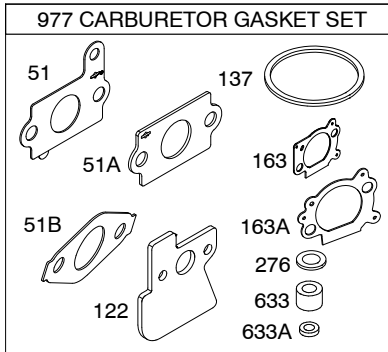

REF. NO.	PART NO.	DESCRIPTION	REF. NO.	PART NO.	DESCRIPTION	REF. NO.	PART NO.	DESCRIPTION	
1	790363	Cylinder Assembly (Used After Code Date 04040400). ----- Note ----- 499678 Cylinder-Assembly (Used Before Code Date 04040500). 790363 Cylinder-Assembly (Used After Code Date 04040400). Used on Type No(s). 0135, 0213. 697639 Cylinder-Assembly (Used Before Code Date 04040500). Used on Type No(s). 0213.	8	495786	Breather Assembly	17	692517	Bearing-Ball	
2	399269	Kit-Bushing/Seal (Magneto Side)	9	★699833	Gasket-Breather	20	★399781S	Seal-Oil (PTO Side)	
3	★299819S	Seal-Oil (Magneto Side)	10	691125	Screw (Breather Assembly)	20A	★691952	Seal-Oil (PTO Side) (Auxiliary PTO)	
4	493279	Sump-Engine Used on Type No(s). 0111,0124,0132,0133,0150,0167,0172,0176,0190,0193,0194,0195,0203,0216,0468. ----- Note ----- 498983 Sump-Engine Used on Type No(s). 0121.	11	499675	Tube-Breather	22	691092	Screw (Crankcase Cover/Sump)	
4A	493365	Sump-Engine (Auxiliary PTO)	12	★692232	Gasket-Crankcase	23	697610	Flywheel ----- Note ----- 692693 Flywheel Used on Type No(s). 0107,0121,0124,0132,0134,0138,0142,0149,0151,0154,0156,0159,0161,0174,0176,0180,0181,0182,0184,0189,0204,0210,0214. 697637 Flywheel Used on Type No(s). 0135, 0213. 699488 Flywheel Used on Type No(s). 0133,0190,0194,0205,0206,0215,0217.	
4B	692509	Sump-Engine ----- Note ----- 694298 Sump-Engine Used on Type No(s). 0139,0206.	13	691137	Screw (Cylinder Head)	24	222698S	Key-Flywheel	
5	795501	Head-Cylinder (Used After Code Date 05110100). ----- Note ----- 695276 Head-Cylinder (Used Before Code Date 05110200).	15	691680	Plug-Oil Drain (Square Socket)	25	795429	Piston Assembly (Standard) (Used After Code Date 07090300). ----- Note ----- 792004 Piston Assembly (Standard) (Used Before Code Date 07090400). 795430 Piston Assembly (.020" Oversize) (Used After Code Date 07090300). 791325 Piston Assembly (.020" Oversize) (Used Before Code Date 07090400).	
7	★Δ697230	Gasket-Cylinder Head	15A	691093	Plug-Oil Drain (Hex Socket)				
			16	691457	Crankshaft ----- Note ----- 691456 Crankshaft Used on Type No(s). 0130,0131,0145,0163,0165,0166,0167,0172,0186,0193,0195,0213,0214,0468. 692716 Crankshaft Used on Type No(s). 0132,0133,0174. 692823 Crankshaft Used on Type No(s). 0124. 693291 Crankshaft Used on Type No(s). 0139,0143,0151,0156,0180,0184,0189,0205,0217,0218. 694153 Crankshaft Used on Type No(s). 0150. 695860 Crankshaft Used on Type No(s). 0176,0181,0190,0210,0215. 695950 Crankshaft Used on Type No(s). 0111,0116,0118,0120,0192,0207,0208. 694491 Crankshaft Used on Type No(s). 0216. 790156 Crankshaft Used on Type No(s). 0134,0194.				

★ Included in Engine Gasket Set-Ref. No.358.

● Included in Carburetor Overhaul Kit-Ref. No. 121.

◆ Included in Carburetor Gasket Set-Ref. No. 977.

Δ Included in Valve Gasket Set-Ref. No 1095.

Illustrations cover a range of engines. Parts shown without corresponding text may not be used on your specific engine.