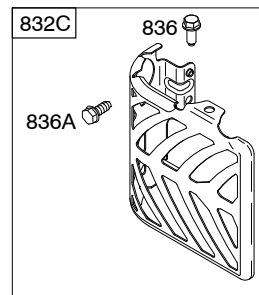

Illustrated Parts List

Model Series

122600

TYPE NUMBERS
0020 through 0468.

TABLE OF CONTENTS

Air Cleaner	6
Blower Housing/Shrouds	7
Camshaft	2
Carburetor	4
Controls	5
Crankshaft	2
Cylinder	2
Cylinder Head	3
Electric Starter	7
Engine Sump	2
Exhaust System	6
Flywheel	7
Flywheel Brake	5
Fuel Supply	4
Governor Spring	5
Ignition	5
Kits/Gaskets Sets	8
Lubrication	2
Piston Group	2
Rewind Starter	7

1058 OPERATOR'S MANUAL

1330 REPAIR MANUAL

1319 WARNING LABEL

1019 LABEL KIT

REQUIRED when replacing parts with warning labels affixed.

Illustrations cover a range of engines. Parts shown without corresponding text may not be used on your specific engine. 0998-2 Assemblies include all parts shown in frames. 07/21/2008

Illustrations cover a range of engines. Parts shown without corresponding text may not be used on your specific engine.
 0998-3 Assemblies include all parts shown in frames. 07/21/2008

Illustrations cover a range of engines. Parts shown without corresponding text may not be used on your specific engine.
0998-4 Assemblies include all parts shown in frames. **07/21/2008**