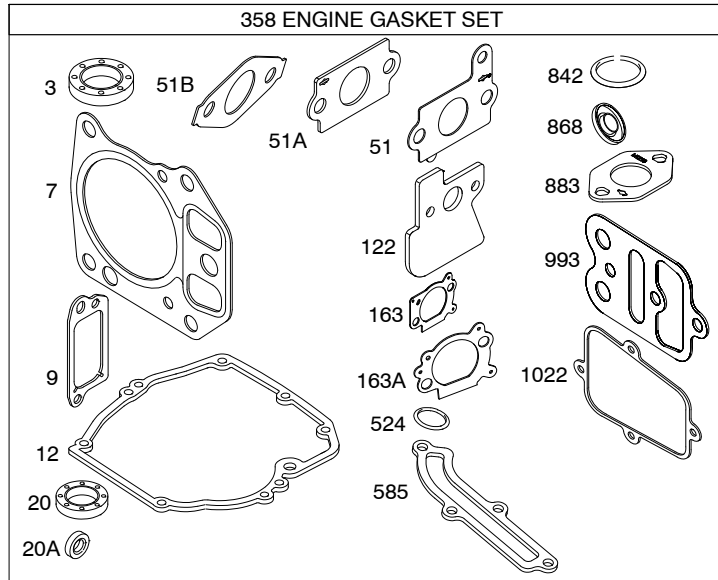

REF. NO.	PART NO.	DESCRIPTION	REF. NO.	PART NO.	DESCRIPTION	REF. NO.	PART NO.	DESCRIPTION	
1	790363	Cylinder Assembly (Used After Code Date 04040400). ----- Note ----- 499678 Cylinder-Assembly (Used Before Code Date 04040500). 790363 Cylinder-Assembly (Used After Code Date 04040400). Used on Type No(s). 0135, 0213. 697639 Cylinder-Assembly (Used Before Code Date 04040500). Used on Type No(s). 0213.	8	495786	Breather Assembly	17	692517	Bearing-Ball	
2	399269	Kit-Bushing/Seal (Magneto Side)	9	★699833	Gasket-Breather	20	★399781S	Seal-Oil (PTO Side)	
3	★299819S	Seal-Oil (Magneto Side)	10	691125	Screw (Breather Assembly)	20A	★691952	Seal-Oil (PTO Side) (Auxiliary PTO)	
4	493279	Sump-Engine Used on Type No(s). 0111,0124,0132,0133,0150,0167,0172,0176,0190,0193,0194,0195,0203,0216,0468. ----- Note ----- 498983 Sump-Engine Used on Type No(s). 0121.	11	499675	Tube-Breather	22	691092	Screw (Crankcase Cover/Sump)	
4A	493365	Sump-Engine (Auxiliary PTO)	12	★692232	Gasket-Crankcase	23	697610	Flywheel ----- Note ----- 692693 Flywheel Used on Type No(s). 0107,0121,0124,0132,0134,0138,0142,0149,0151,0154,0156,0159,0161,0174,0176,0180,0181,0182,0184,0189,0204,0210,0214. 697637 Flywheel Used on Type No(s). 0135, 0213. 699488 Flywheel Used on Type No(s). 0133,0190,0194,0205,0206,0215,0217.	
4B	692509	Sump-Engine ----- Note ----- 694298 Sump-Engine Used on Type No(s). 0139,0206.	13	691137	Screw (Cylinder Head)	24	222698S	Key-Flywheel	
5	795501	Head-Cylinder (Used After Code Date 05110100). ----- Note ----- 695276 Head-Cylinder (Used Before Code Date 05110200).	15	691680	Plug-Oil Drain (Square Socket)	25	795429	Piston Assembly (Standard) (Used After Code Date 07090300). ----- Note ----- 792004 Piston Assembly (Standard) (Used Before Code Date 07090400). 795430 Piston Assembly (.020" Oversize) (Used After Code Date 07090300). 791325 Piston Assembly (.020" Oversize) (Used Before Code Date 07090400).	
7	★Δ697230	Gasket-Cylinder Head	15A	691093	Plug-Oil Drain (Hex Socket)				
			16	691457	Crankshaft ----- Note ----- 691456 Crankshaft Used on Type No(s). 0130,0131,0145,0163,0165,0166,0167,0172,0186,0193,0195,0213,0214,0468. 692716 Crankshaft Used on Type No(s). 0132,0133,0174. 692823 Crankshaft Used on Type No(s). 0124. 693291 Crankshaft Used on Type No(s). 0139,0143,0151,0156,0180,0184,0189,0205,0217,0218. 694153 Crankshaft Used on Type No(s). 0150. 695860 Crankshaft Used on Type No(s). 0176,0181,0190,0210,0215. 695950 Crankshaft Used on Type No(s). 0111,0116,0118,0120,0192,0207,0208. 694491 Crankshaft Used on Type No(s). 0216. 790156 Crankshaft Used on Type No(s). 0134,0194.				

★ Included in Engine Gasket Set-Ref. No.358.

● Included in Carburetor Overhaul Kit-Ref. No. 121.

◆ Included in Carburetor Gasket Set-Ref. No. 977.

Δ Included in Valve Gasket Set-Ref. No 1095.

Illustrations cover a range of engines. Parts shown without corresponding text may not be used on your specific engine.