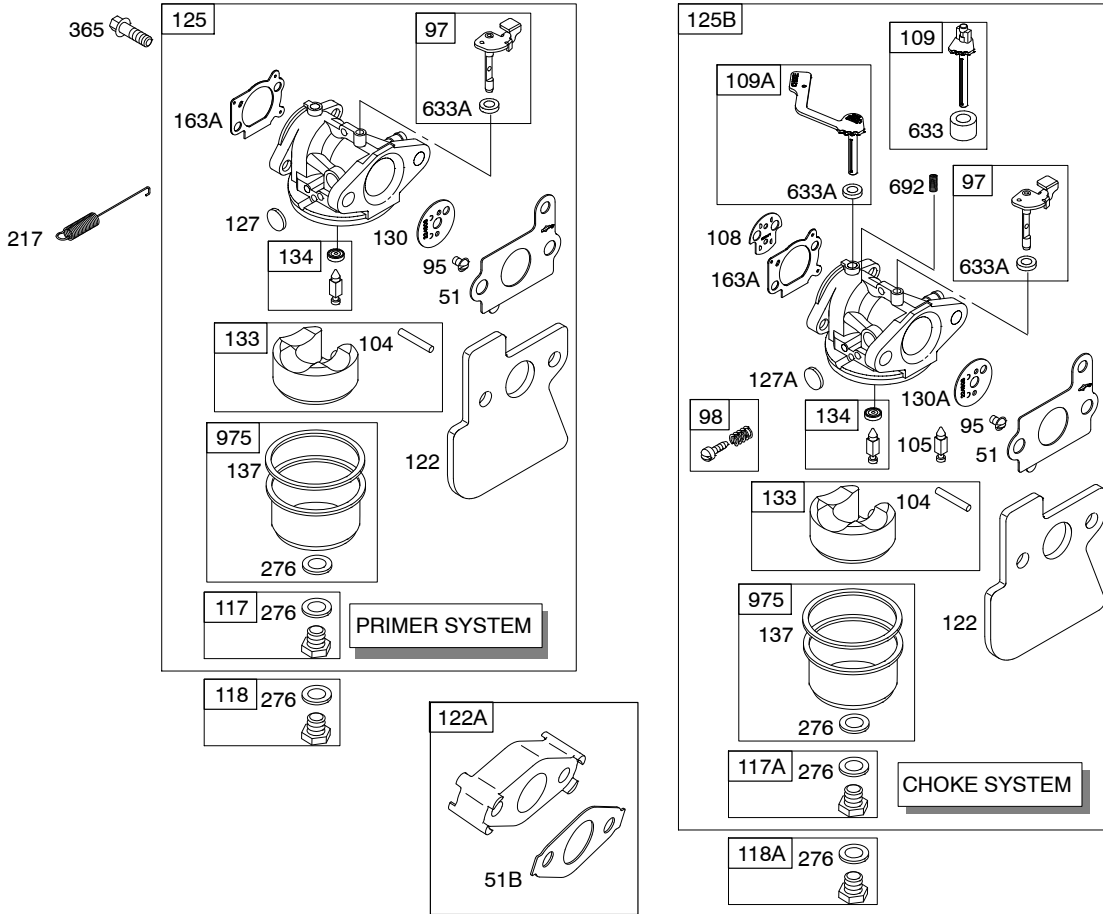

Illustrated Parts List

Model Series

122600

TYPE NUMBERS
0020 through 0468.

TABLE OF CONTENTS

Air Cleaner	6
Blower Housing/Shrouds	7
Camshaft	2
Carburetor	4
Controls	5
Crankshaft	2
Cylinder	2
Cylinder Head	3
Electric Starter	7
Engine Sump	2
Exhaust System	6
Flywheel	7
Flywheel Brake	5
Fuel Supply	4
Governor Spring	5
Ignition	5
Kits/Gaskets Sets	8
Lubrication	2
Piston Group	2
Rewind Starter	7

1058 OPERATOR'S MANUAL

1330 REPAIR MANUAL

1319 WARNING LABEL

1019 LABEL KIT

REQUIRED when replacing parts with warning labels affixed.

Illustrations cover a range of engines. Parts shown without corresponding text may not be used on your specific engine. 0998-2 Assemblies include all parts shown in frames. 07/21/2008

Illustrations cover a range of engines. Parts shown without corresponding text may not be used on your specific engine.
 0998-3 Assemblies include all parts shown in frames. 07/21/2008

Illustrations cover a range of engines. Parts shown without corresponding text may not be used on your specific engine.
0998-4 Assemblies include all parts shown in frames. **07/21/2008**