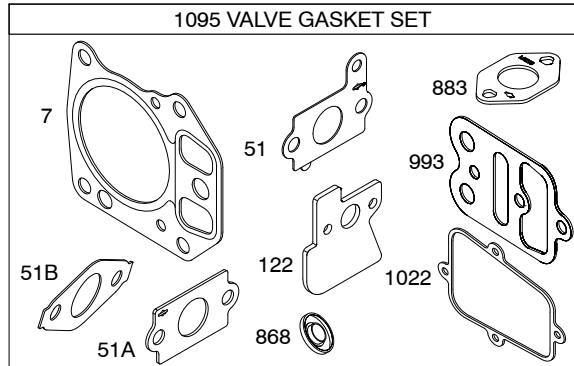

REF. NO.	PART NO.	DESCRIPTION	REF. NO.	PART NO.	DESCRIPTION	REF. NO.	PART NO.	DESCRIPTION	
1	790363	Cylinder Assembly (Used After Code Date 04040400). ----- Note ----- 499678 Cylinder-Assembly (Used Before Code Date 04040500). 790363 Cylinder-Assembly (Used After Code Date 04040400). Used on Type No(s). 0135, 0213. 697639 Cylinder-Assembly (Used Before Code Date 04040500). Used on Type No(s). 0213.	8	495786	Breather Assembly	17	692517	Bearing-Ball	
2	399269	Kit-Bushing/Seal (Magneto Side)	9	★699833	Gasket-Breather	20	★399781S	Seal-Oil (PTO Side)	
3	★299819S	Seal-Oil (Magneto Side)	10	691125	Screw (Breather Assembly)	20A	★691952	Seal-Oil (PTO Side) (Auxiliary PTO)	
4	493279	Sump-Engine Used on Type No(s). 0111,0124,0132,0133,0150,0167,0172,0176,0190,0193,0194,0195,0203,0216,0468. ----- Note ----- 498983 Sump-Engine Used on Type No(s). 0121.	11	499675	Tube-Breather	22	691092	Screw (Crankcase Cover/Sump)	
4A	493365	Sump-Engine (Auxiliary PTO)	12	★692232	Gasket-Crankcase	23	697610	Flywheel ----- Note ----- 692693 Flywheel Used on Type No(s). 0107,0121,0124,0132,0134,0138,0142,0149,0151,0154,0156,0159,0161,0174,0176,0180,0181,0182,0184,0189,0204,0210,0214. 697637 Flywheel Used on Type No(s). 0135, 0213. 699488 Flywheel Used on Type No(s). 0133,0190,0194,0205,0206,0215,0217.	
4B	692509	Sump-Engine ----- Note ----- 694298 Sump-Engine Used on Type No(s). 0139,0206.	13	691137	Screw (Cylinder Head)	24	222698S	Key-Flywheel	
5	795501	Head-Cylinder (Used After Code Date 05110100). ----- Note ----- 695276 Head-Cylinder (Used Before Code Date 05110200).	15	691680	Plug-Oil Drain (Square Socket)	25	795429	Piston Assembly (Standard) (Used After Code Date 07090300). ----- Note ----- 792004 Piston Assembly (Standard) (Used Before Code Date 07090400). 795430 Piston Assembly (.020" Oversize) (Used After Code Date 07090300). 791325 Piston Assembly (.020" Oversize) (Used Before Code Date 07090400).	
7	★Δ697230	Gasket-Cylinder Head	15A	691093	Plug-Oil Drain (Hex Socket)				
			16	691457	Crankshaft ----- Note ----- 691456 Crankshaft Used on Type No(s). 0130,0131,0145,0163,0165,0166,0167,0172,0186,0193,0195,0213,0214,0468. 692716 Crankshaft Used on Type No(s). 0132,0133,0174. 692823 Crankshaft Used on Type No(s). 0124. 693291 Crankshaft Used on Type No(s). 0139,0143,0151,0156,0180,0184,0189,0205,0217,0218. 694153 Crankshaft Used on Type No(s). 0150. 695860 Crankshaft Used on Type No(s). 0176,0181,0190,0210,0215. 695950 Crankshaft Used on Type No(s). 0111,0116,0118,0120,0192,0207,0208. 694491 Crankshaft Used on Type No(s). 0216. 790156 Crankshaft Used on Type No(s). 0134,0194.				

★ Included in Engine Gasket Set-Ref. No.358.

● Included in Carburetor Overhaul Kit-Ref. No. 121.

◆ Included in Carburetor Gasket Set-Ref. No. 977.

Δ Included in Valve Gasket Set-Ref. No 1095.

Illustrations cover a range of engines. Parts shown without corresponding text may not be used on your specific engine.