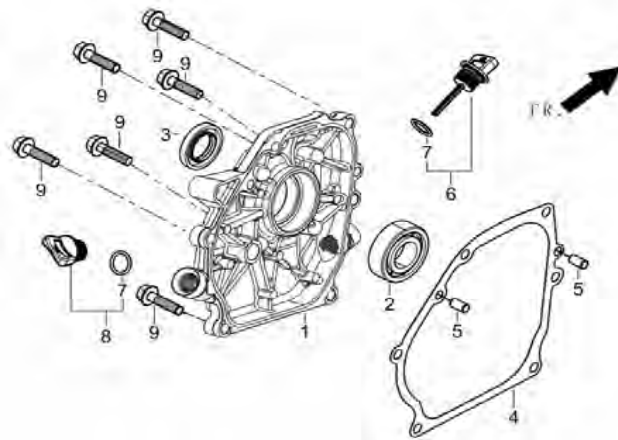

# R210

**FIG.1 HEAD SUBASSEMBLY, CYLINDER / PLUG, SPARK(E04)**

REF.N O.	PART NO	DESCRIPTION	Q'TY
E04-4	12131-Z530320-0000	GASKET, CYLINDER HEAD	1
E04-5	12410-Z440110-0099	COVER SUBASSEMBLY, CYLINDER HEAD	1
E04-6	12004-Z440110-0000	GASKET, CYLINDER HEAD COVER	1
E04-7	17004-Z440110-0000	TUBE, BREATHER	1
E04-8	90001-0612-01	BOLT	4
E04-9	90204-Z010310-0000	STUD	1
E04-10	90207-Z330210-0000	STUD	1
E04-11	90203-Z010110-0000	STUD	2
E04-12	90502-1114-00	PIN	2
E04-13	12003-Z010110-0000	BOLT, CYLINDER HEAD	4
E04-14	30010-Z010110-0000	PLUG, SPARK	1
E04-15	12140-Z810120-0000	HEAD SUBASSEMBLY, CYLINDER	1

**FIG.3 COVER SUBASSEMBLY, CRANKCASE (E01)**

REF.N O.	PART NO	DESCRIPTION	Q'TY
E01-1	11411-Z440210-0000	COVER ASSY, CRANKCASE	1
E01-2	90547-0205-CL	BEARING	1
E01-3	90682-Z300110-0000	SEAL, OIL	1
E01-4	11001-Z440110-0000	GASKET, CRANKCASE	1
E01-5	90502-0912-00	PIN	2
E01-6	15010-Z010120-Q500	DIPSTICK SUBASSEMBLY, OIL	1
E01-8	15030-Z010120-Q500	PLUG SUBASSEMBLY, ENGINE OIL	1
E01-9	90001-0832-01	BOLT	6

**FIG.4 ROD,CRANKSHAFT CONNETING(E03)**

REF.N O.	PART NO	DESCRIPTION	Q'TY
E03-1	13300-Z530210-0000	CRANKSHAFT ASSY.	1

**FIG.5 RING SET,OIL / ROD,CRANKSHAFT CONNETING E03**

REF.N O.	PART NO	DESCRIPTION	Q'TY
E04-1	13200-Z140210-0099	RING, THE FIRST	1
E04-2	13122-Z010110-0000	CLIP, PISTON PIN	2
E04-3	13111-Z140220-0099	PISTON ASSY.	1
E04-4	13121-Z010110-0000	PIN, PISTON	1
E04-5	13010-Z440210-0099	ROD, CONNECTING	1