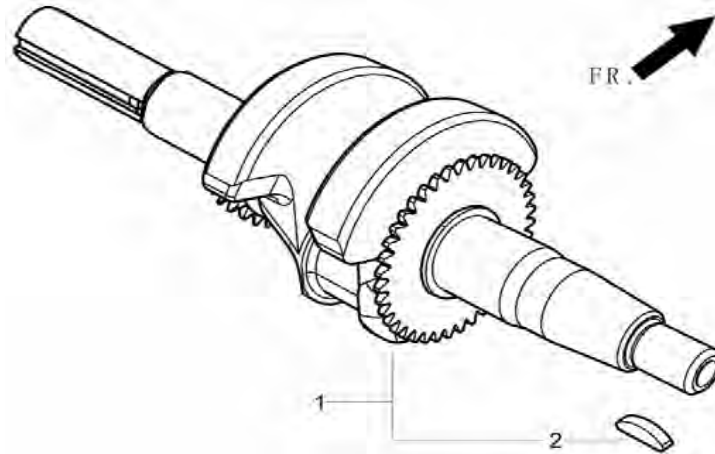

FIG.4 ROD,CRANKSHAFT CONNETING(E03)

REF.N O.	PART NO	DESCRIPTION	Q'TY
E03-1	13300-Z530210-0000	CRANKSHAFT ASSY.	1