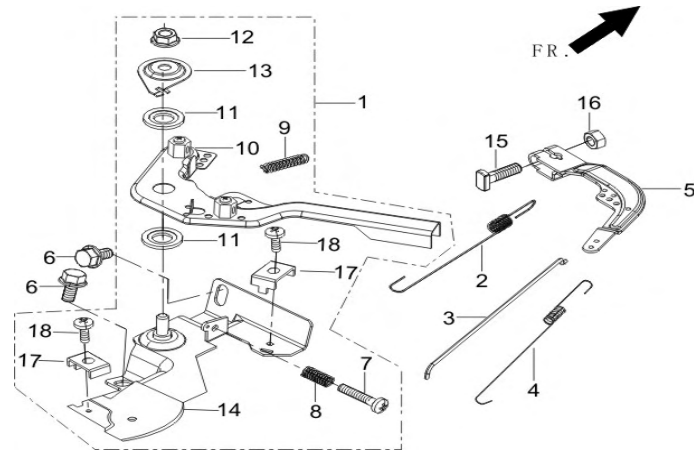

FIG.14 CONTROL ASSY, THROTTLE E13

REF.N O.	PART NO	DESCRIPTION	Q'TY
E13-1	16520-Z010430-0000	CONTROL ASSY, THROTTLE	1
E13-2	16063-Z050120-0000	SPRING, GOVERNOR	1
E13-3	16062-Z010110-0000	ROD, GOVERNEOR	1
E13-4	16012-Z010110-0000	SPRING, THROTTLE VALVE RETURNING	1
E13-5	16070-Z010110-0000	SUPPORT SUBASSEMBLY, GOVERNOR	1
E13-6	90001-0610-01	BOLT	2
E13-15	16072-Z010110-0000	BOLT, GOVERNOR SUPPORT	1
E13-16	90305-0600-31	NUT	1