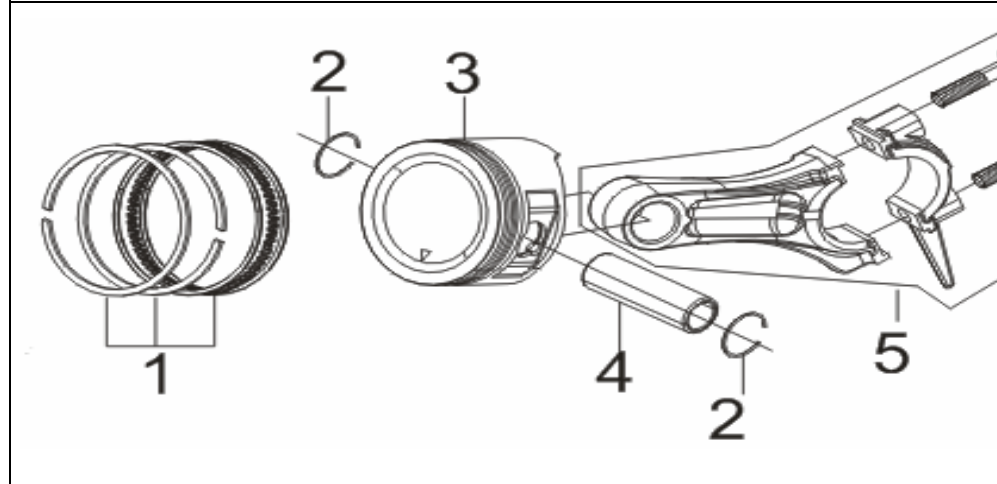

# R210

**FIG.1 HEAD SUBASSEMBLY, CYLINDER / PLUG, SPARK(E04)**

REF.N O.	PART NO	DESCRIPTION	Q'TY
E04-4	12131-Z530320-0000	GASKET, CYLINDER HEAD	1
E04-5	12410-Z440110-0099	COVER SUBASSEMBLY, CYLINDER HEAD	1
E04-6	12004-Z440110-0000	GASKET, CYLINDER HEAD COVER	1
E04-7	17004-Z440110-0000	TUBE, BREATHER	1
E04-8	90001-0612-01	BOLT	4
E04-9	90204-Z010310-0000	STUD	1
E04-10	90207-Z330210-0000	STUD	1
E04-11	90203-Z010110-0000	STUD	2
E04-12	90502-1114-00	PIN	2
E04-13	12003-Z010110-0000	BOLT, CYLINDER HEAD	4
E04-14	30010-Z010110-0000	PLUG, SPARK	1
E04-15	12140-Z810120-0000	HEAD SUBASSEMBLY, CYLINDER	1

**FIG.4 ROD,CRANKSHAFT CONNETING(E03)**

REF.N O.	PART NO	DESCRIPTION	Q'TY
E03-1	13300-Z530210-0000	CRANKSHAFT ASSY.	1

**FIG.5 RING SET,OIL / ROD,CRANKSHAFT CONNETING E03**

REF.N O.	PART NO	DESCRIPTION	Q'TY
E04-1	13200-Z140210-0099	RING, THE FIRST	1
E04-2	13122-Z010110-0000	CLIP, PISTON PIN	2
E04-3	13111-Z140220-0099	PISTON ASSY.	1
E04-4	13121-Z010110-0000	PIN, PISTON	1
E04-5	13010-Z440210-0099	ROD, CONNECTING	1

**FIG.6 TRAIN,VALVE / CAMSHAFT SUBASSEMBLY E05**

REF.N O.	PART NO	DESCRIPTION	Q'TY
E04-1	14200-Z530110-0099	CAMSHAFT ASSY.	1
E04-3	12110-Z810110-0099	VALVE	1
E04-5	12112-Z810110-0000	SEAT, VALVE SPRING	2
E04-6	12109-Z810110-0000	CLAMP, VALVE LOCK	4
E04-8	12101-Z810110-0000	GUIDE, SEAL	2
E04-9	14081-Z040110-0000	TAPPET, VALVE	2
E04-10	14071-Z440110-0000	LIFTER, VALVE	2
E04-11	14090-Z010110-0000	PLATE SUBASSEMBLY, LIFTER STOPPER	1
E04-12	14313-Z010110-0000	BOLT, VALVE ADJUSTING	2
E04-13	14311-Z010110-0000	ROCKER, VALVE	2
E04-14	14314-Z010110-0000	NUT VALVE ADJUSTING	2
E04-15	14312-Z010110-0000	NUT, VALVE LOCK	2
E04-16	12103-Z010110-0000	SPRING, VALVE	2