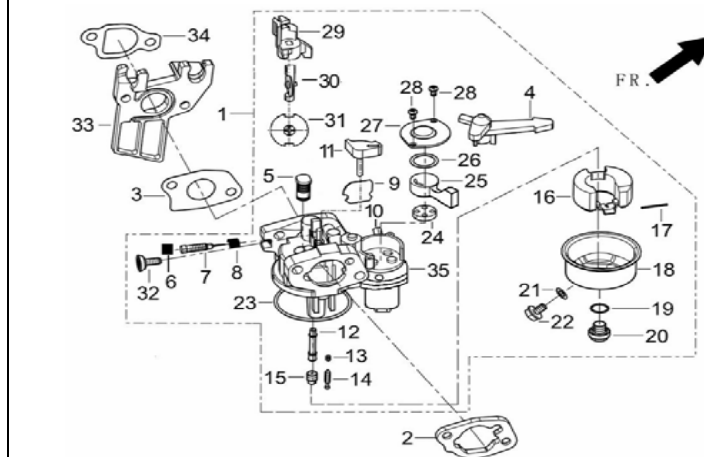

FIG.9 CARBURETOR ASSY. E11

REF.N O.	PART NO	DESCRIPTION	Q'TY
E11-1	16100-Z530610-0099	CARBURETOR ASSY.	1
E11-2	17001-Z010210-0000	GASKET, AIR CLEANER	1
E11-3	16001-Z010110-0000	GASKET, CARBURETOR	1
E11-33	16003-Z010110-0000	PLATE, CARBURETOR INSULATOR	1
E11-34	16002-Z050110-0000	GASKET, CARBURETOR INSULATOR	1