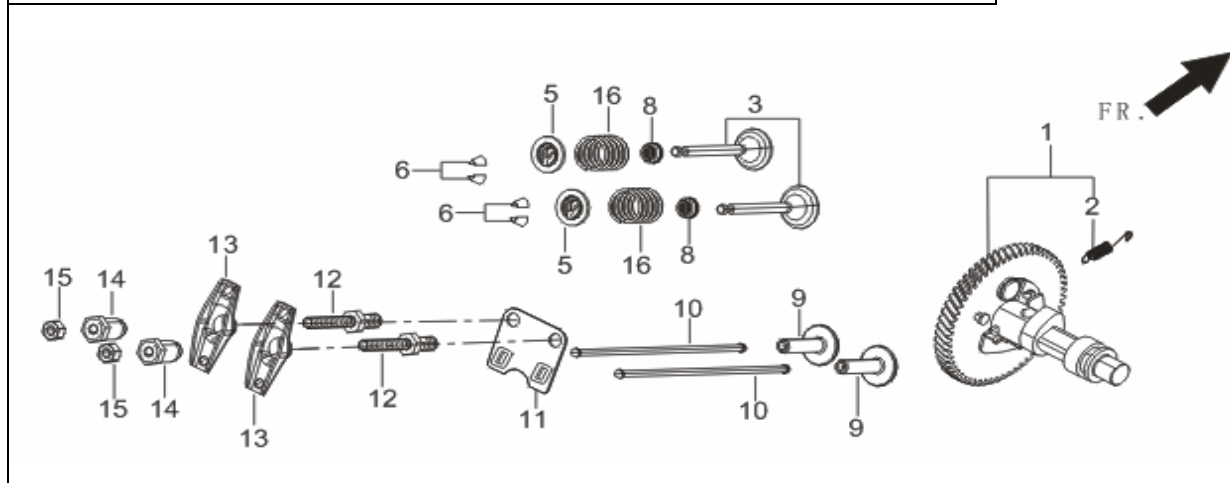

# R210

**FIG.1 HEAD SUBASSEMBLY, CYLINDER / PLUG, SPARK(E04)**

REF.N O.	PART NO	DESCRIPTION	Q'TY
E04-4	12131-Z530320-0000	GASKET, CYLINDER HEAD	1
E04-5	12410-Z440110-0099	COVER SUBASSEMBLY, CYLINDER HEAD	1
E04-6	12004-Z440110-0000	GASKET, CYLINDER HEAD COVER	1
E04-7	17004-Z440110-0000	TUBE, BREATHER	1
E04-8	90001-0612-01	BOLT	4
E04-9	90204-Z010310-0000	STUD	1
E04-10	90207-Z330210-0000	STUD	1
E04-11	90203-Z010110-0000	STUD	2
E04-12	90502-1114-00	PIN	2
E04-13	12003-Z010110-0000	BOLT, CYLINDER HEAD	4
E04-14	30010-Z010110-0000	PLUG, SPARK	1
E04-15	12140-Z810120-0000	HEAD SUBASSEMBLY, CYLINDER	1

**FIG.4 ROD,CRANKSHAFT CONNETING(E03)**

REF.N O.	PART NO	DESCRIPTION	Q'TY
E03-1	13300-Z530210-0000	CRANKSHAFT ASSY.	1

**FIG.5 RING SET,OIL / ROD,CRANKSHAFT CONNETING E03**

REF.N O.	PART NO	DESCRIPTION	Q'TY
E04-1	13200-Z140210-0099	RING, THE FIRST	1
E04-2	13122-Z010110-0000	CLIP, PISTON PIN	2
E04-3	13111-Z140220-0099	PISTON ASSY.	1
E04-4	13121-Z010110-0000	PIN, PISTON	1
E04-5	13010-Z440210-0099	ROD, CONNECTING	1

**FIG.6 TRAIN,VALVE / CAMSHAFT SUBASSEMBLY E05**

REF.N O.	PART NO	DESCRIPTION	Q'TY
E04-1	14200-Z530110-0099	CAMSHAFT ASSY.	1
E04-3	12110-Z810110-0099	VALVE	1
E04-5	12112-Z810110-0000	SEAT, VALVE SPRING	2
E04-6	12109-Z810110-0000	CLAMP, VALVE LOCK	4
E04-8	12101-Z810110-0000	GUIDE, SEAL	2
E04-9	14081-Z040110-0000	TAPPET, VALVE	2
E04-10	14071-Z440110-0000	LIFTER, VALVE	2
E04-11	14090-Z010110-0000	PLATE SUBASSEMBLY, LIFTER STOPPER	1
E04-12	14313-Z010110-0000	BOLT, VALVE ADJUSTING	2
E04-13	14311-Z010110-0000	ROCKER, VALVE	2
E04-14	14314-Z010110-0000	NUT VALVE ADJUSTING	2
E04-15	14312-Z010110-0000	NUT, VALVE LOCK	2
E04-16	12103-Z010110-0000	SPRING, VALVE	2