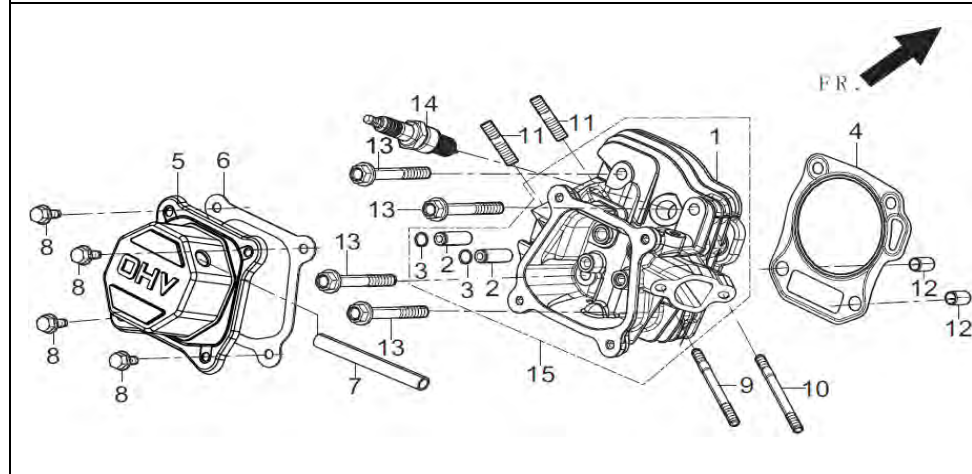

# R210

**FIG.1 HEAD SUBASSEMBLY, CYLINDER / PLUG, SPARK(E04)**

REF.N O.	PART NO	DESCRIPTION	Q'TY
E04-4	12131-Z530320-0000	GASKET, CYLINDER HEAD	1
E04-5	12410-Z440110-0099	COVER SUBASSEMBLY, CYLINDER HEAD	1
E04-6	12004-Z440110-0000	GASKET, CYLINDER HEAD COVER	1
E04-7	17004-Z440110-0000	TUBE, BREATHER	1
E04-8	90001-0612-01	BOLT	4
E04-9	90204-Z010310-0000	STUD	1
E04-10	90207-Z330210-0000	STUD	1
E04-11	90203-Z010110-0000	STUD	2
E04-12	90502-1114-00	PIN	2
E04-13	12003-Z010110-0000	BOLT, CYLINDER HEAD	4
E04-14	30010-Z010110-0000	PLUG, SPARK	1
E04-15	12140-Z810120-0000	HEAD SUBASSEMBLY, CYLINDER	1

**FIG.3 COVER SUBASSEMBLY, CRANKCASE (E01)**

REF.N O.	PART NO	DESCRIPTION	Q'TY
E01-1	11411-Z440210-0000	COVER ASSY, CRANKCASE	1
E01-2	90547-0205-CL	BEARING	1
E01-3	90682-Z300110-0000	SEAL, OIL	1
E01-4	11001-Z440110-0000	GASKET, CRANKCASE	1
E01-5	90502-0912-00	PIN	2
E01-6	15010-Z010120-Q500	DIPSTICK SUBASSEMBLY, OIL	1
E01-8	15030-Z010120-Q500	PLUG SUBASSEMBLY, ENGINE OIL	1
E01-9	90001-0832-01	BOLT	6

**FIG.4 ROD,CRANKSHAFT CONNETING(E03)**

REF.N O.	PART NO	DESCRIPTION	Q'TY
E03-1	13300-Z530210-0000	CRANKSHAFT ASSY.	1

**FIG.5 RING SET,OIL / ROD,CRANKSHAFT CONNETING E03**

REF.N O.	PART NO	DESCRIPTION	Q'TY
E04-1	13200-Z140210-0099	RING, THE FIRST	1
E04-2	13122-Z010110-0000	CLIP, PISTON PIN	2
E04-3	13111-Z140220-0099	PISTON ASSY.	1
E04-4	13121-Z010110-0000	PIN, PISTON	1
E04-5	13010-Z440210-0099	ROD, CONNECTING	1