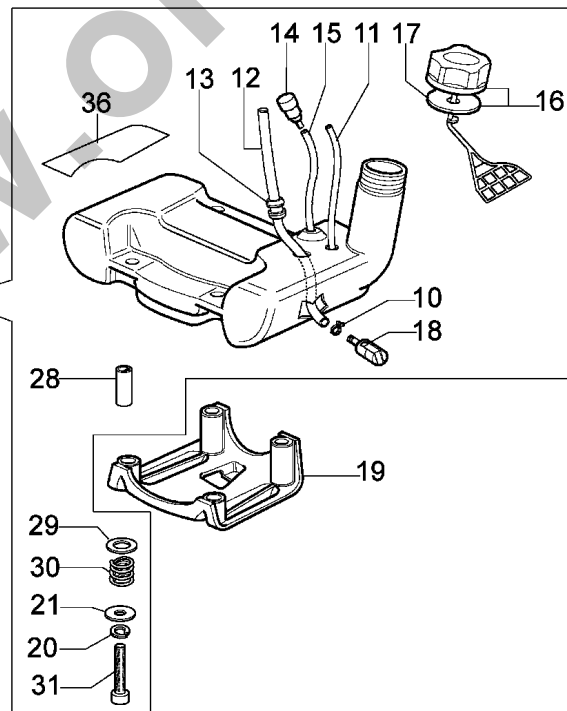

Drawing Tank and air filter

Drawing Tank and air filter

Reference	Qty	Item number	Description
1	1	61200019AR	Gasket
2	1	61200198	Insulator
3	2	3801015R	Screw
4	1	61202063	Complete support
5	1	61200196AR	Gasket
6	1	2318735CR	Carburetor WT-870B
7	1	61200025BR	Air filter
8	1	61200207R	Filter cover
9	1	61200028BR	Complete tank
10	1	4098377R	Band
11	1	61200092AR	Tube
12	1	61200093R	Tube
13	1	4161211R	Bush
14	1	61070011AR	Breather valve
15	1	61250228R	Tube
16	1	61070079R	Tank cap
17	1	61070006R	Gasket
18	1	50010218R	Fuel filter
19	1	61200057R	Stand
20	5	3819006R	Washer
21	5	3918005	Washer
22	1	3801013R	Screw
23	2	4175097	Screw
24	1	61200024R	Lever
25	1	3960087AR	Screw
26	1	61200204AR	Shutter
27	1	3918003	Washer
28	4	61200128R	Spacer
29	4	3916008R	Washer
30	1	61200129R	Spring
31	4	3801016R	Screw
32	2	3916022R	Washer
33	2	3960145R	Screw
34	1	61202038R	Gasket set
35	1	61250257	Tube
36	1	61210047R	Guard