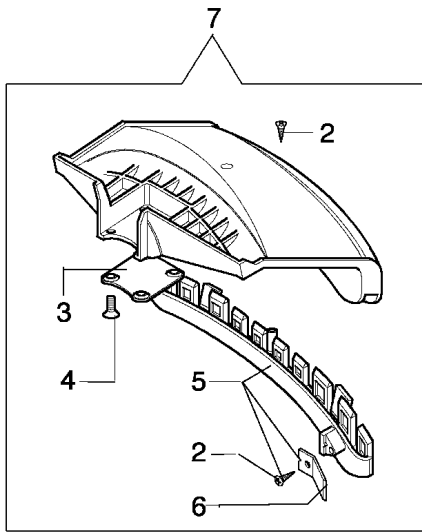

Drawing Accessories

Reference	Qty	Item number	Description
1		-	Not available for this product Sostituita da testina completa codice 63019015 (inserto maschio), 63019017 (inserto femmina); Replaced by complet head p/ 63019015 (male insert), 63019017 (female insert)
2	2	3960040R	Screw
3	1	4174278	Plate
4	4	3802004CR	Screw
5	1	4174283AR	Skirt w/blade
6	1	4174275R	Blade
7	1	61042011CR	Guard kit
8	2	4199005AR	Bushing
9	1	4199008B	Insert (male)
10	1	4199004	Spring
11	1	4199042R	Nylon spool 3
12	1	4095673B	3-tooth blade
13	1	4199035BR	Cover
14	1	61052031	Tool kit
15	1	61200106R	Harness
16	1	61202036	Labels kit
17		-	Not available for this product Sostituita da testina completa codice 63019015 (inserto maschio), 63019017 (inserto femmina); Replaced by complet head p/ 63019015 (male insert), 63019017 (female insert)
18	1	61110076	Insert (female)
19	1	63019010A	Quick load nylon head 3
20	1	4199026A	Cover
21	1	4199046	Cover
22	1	63019015	Complete nylon head 3 Inserto maschio; Male insert
22	1	63019017	Complete nylon head 3 Inserto femmina; Female insert