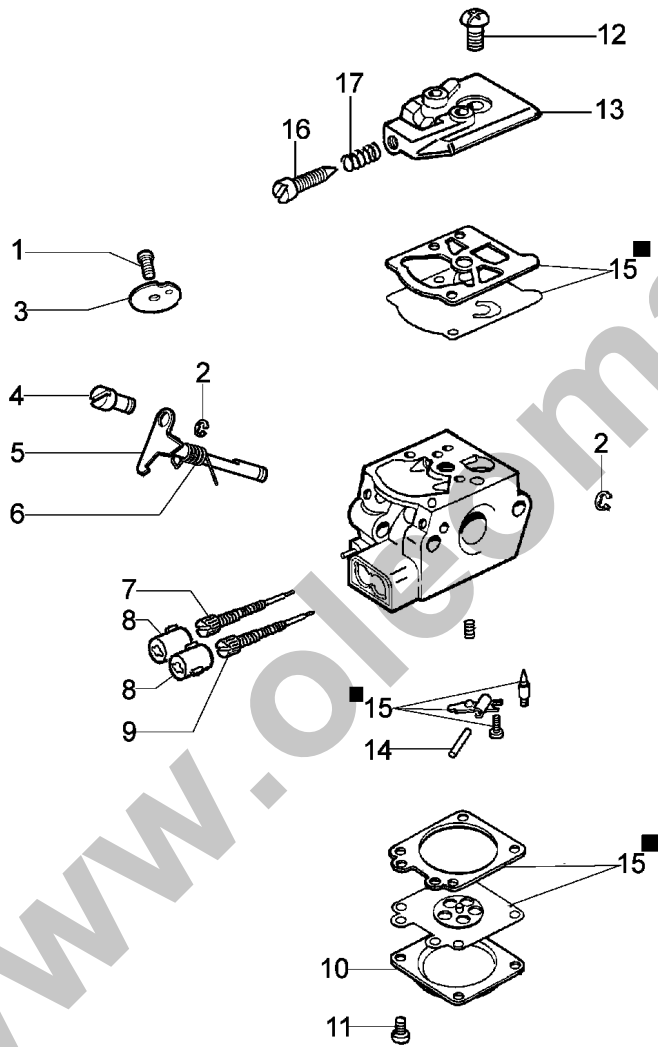

15 ■ KIT RIPARAZIONE
REPAIR KIT

Reference	Qty	Item number	Description
1	1	50010141	Screw
2	2	095000164	Ring
3	1	095000141	Shutter
4	1	2318211	Pin
5	1	2318786	Shaft
6	1	094600208	Spring
7	1	2318736	Adjust. screw
8	2	2318867	Caps-lock
9	1	2318631	Adjust. screw
10	1	2318191	Cover
11	4	035000162	Screw
12	1	003300197	Screw
13	1	50050107	Cover
14	1	003300201	Spindle
15	1	2318671	Repair kit
16	1	074000240	Adjust. screw
17	1	094600148	Spring

www.oleomac.hu