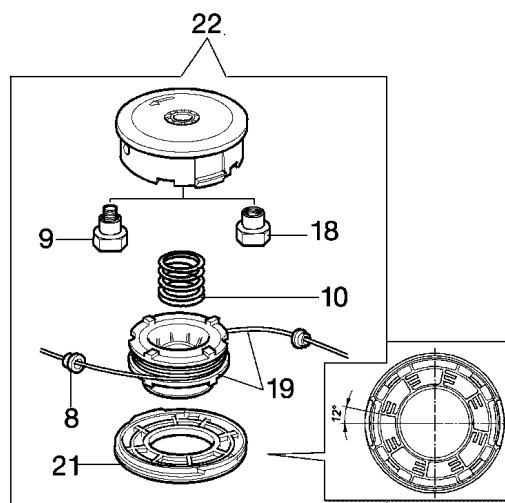

Drawing Accessories

Reference	Qty	Item number	Description
1		-	Not available for this product Sostituita da testina completa codice 63019015 (inserto maschio), 63019017 (inserto femmina); Replaced by complet head p/ 63019015 (male insert), 63019017 (female insert)
2	2	3960040R	Screw
3	1	4174278	Plate
4	4	3802004CR	Screw
5	1	4174283AR	Skirt w/blade
6	1	4174275R	Blade
7	1	61042011CR	Guard kit
8	2	4199005AR	Bushing
9	1	4199008B	Insert (male)
10	1	4199004	Spring
11	1	4199042R	Nylon spool 3
12	1	4095673B	3-tooth blade
13	1	4199035BR	Cover
14	1	61052031	Tool kit
15	1	61200106R	Harness
16	1	61202036	Labels kit
17		-	Not available for this product Sostituita da testina completa codice 63019015 (inserto maschio), 63019017 (inserto femmina); Replaced by complet head p/ 63019015 (male insert), 63019017 (female insert)
18	1	61110076	Insert (female)
19	1	63019010A	Quick load nylon head 3
20	1	4199026A	Cover
21	1	4199046	Cover
22	1	63019015	Complete nylon head 3 Inserto maschio; Male insert
22	1	63019017	Complete nylon head 3 Inserto femmina; Female insert