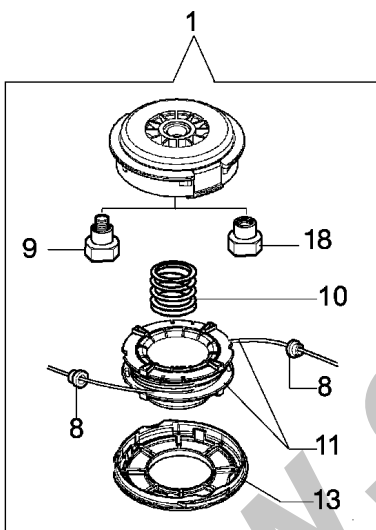

Drawing Accessories

Reference	Qty	Item number	Description
1		-	Not available for this product Sostituita da testina completa codice 63019015 (inserto maschio), 63019017 (inserto femmina); Replaced by complet head p/ 63019015 (male insert), 63019017 (female insert)
2	2	3960040R	Screw
3	1	4174278	Plate
4	4	3802004CR	Screw
5	1	4174283AR	Skirt w/blade
6	1	4174275R	Blade
7	1	61042011CR	Guard kit
8	2	4199005AR	Bushing
9	1	4199008B	Insert (male)
10	1	4199004	Spring
11	1	4199042R	Nylon spool 3
12	1	4095673B	3-tooth blade
13	1	4199035BR	Cover
14	1	61052031	Tool kit
15	1	61200106R	Harness
16	1	61202036	Labels kit
17		-	Not available for this product Sostituita da testina completa codice 63019015 (inserto maschio), 63019017 (inserto femmina); Replaced by complet head p/ 63019015 (male insert), 63019017 (female insert)
18	1	61110076	Insert (female)
19	1	63019010A	Quick load nylon head 3
20	1	4199026A	Cover
21	1	4199046	Cover
22	1	63019015	Complete nylon head 3 Inserto maschio; Male insert
22	1	63019017	Complete nylon head 3 Inserto femmina; Female insert