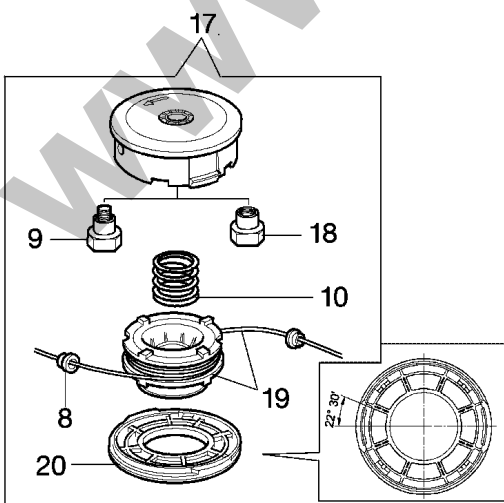

Drawing Accessories

Reference	Qty	Item number	Description
1		-	Not available for this product Sostituita da testina completa codice 63019015 (inserto maschio), 63019017 (inserto femmina); Replaced by complet head p/ 63019015 (male insert), 63019017 (female insert)
2	2	3960040R	Screw
3	1	4174278	Plate
4	4	3802004CR	Screw
5	1	4174283AR	Skirt w/blade
6	1	4174275R	Blade
7	1	61042011CR	Guard kit
8	2	4199005AR	Bushing
9	1	4199008B	Insert (male)
10	1	4199004	Spring
11	1	4199042R	Nylon spool 3
12	1	4095673B	3-tooth blade
13	1	4199035BR	Cover
14	1	61052031	Tool kit
15	1	61200106R	Harness
16	1	61202036	Labels kit
17		-	Not available for this product Sostituita da testina completa codice 63019015 (inserto maschio), 63019017 (inserto femmina); Replaced by complet head p/ 63019015 (male insert), 63019017 (female insert)
18	1	61110076	Insert (female)
19	1	63019010A	Quick load nylon head 3
20	1	4199026A	Cover
21	1	4199046	Cover
22	1	63019015	Complete nylon head 3 Inserto maschio; Male insert
22	1	63019017	Complete nylon head 3 Inserto femmina; Female insert