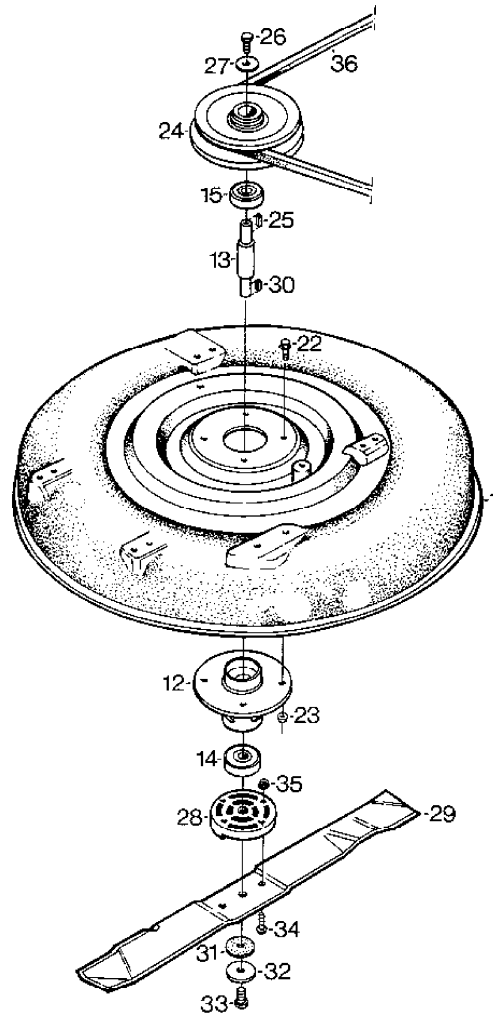

Section: SCOOP - GARDEN MOWER DECK 72M

Pos.	Quantity	Spare part No	Description	Kit	Notes	New
		2312				
		2330				
	2023	2023				
	-52	-62				
1	1	1134-3742-02	Casing-mower deck			
1	1	1134-3742-01	Casing-mower deck			
12	1	1134-2147-01	Bearing box assy			
13	1	1134-2083-01	.Blade shaft			
14	1	9549-0014-00	.Ball bearing			
15	1	9549-0027-00	.Ball bearing			
22	4	9959-0820-16	Screw			
23	4	9739-0831-22	Nut			
24	1	1134-3183-01	Belt pulley		D = 184 mm	
25	1	1134-0323-00	Key			
26	1	9991-1024-19	Screw			
27	1	9699-0030-02	Flat washer			
28	1	1134-3744-01	Blade holder			
29	2	1134-3743-01	Blade-multiclip			
30	1	1134-0323-00	Key			
31	1	1134-3544-01	Fibre washer			
32	1	9699-0109-02	Flat washer			
33	1	9991-1024-19	Screw			
34	4	9997-0835-12	Screw			
35	4	9739-0831-22	Nut			
36	1	1134-9048-01	V-belt		= 9585-0122-00