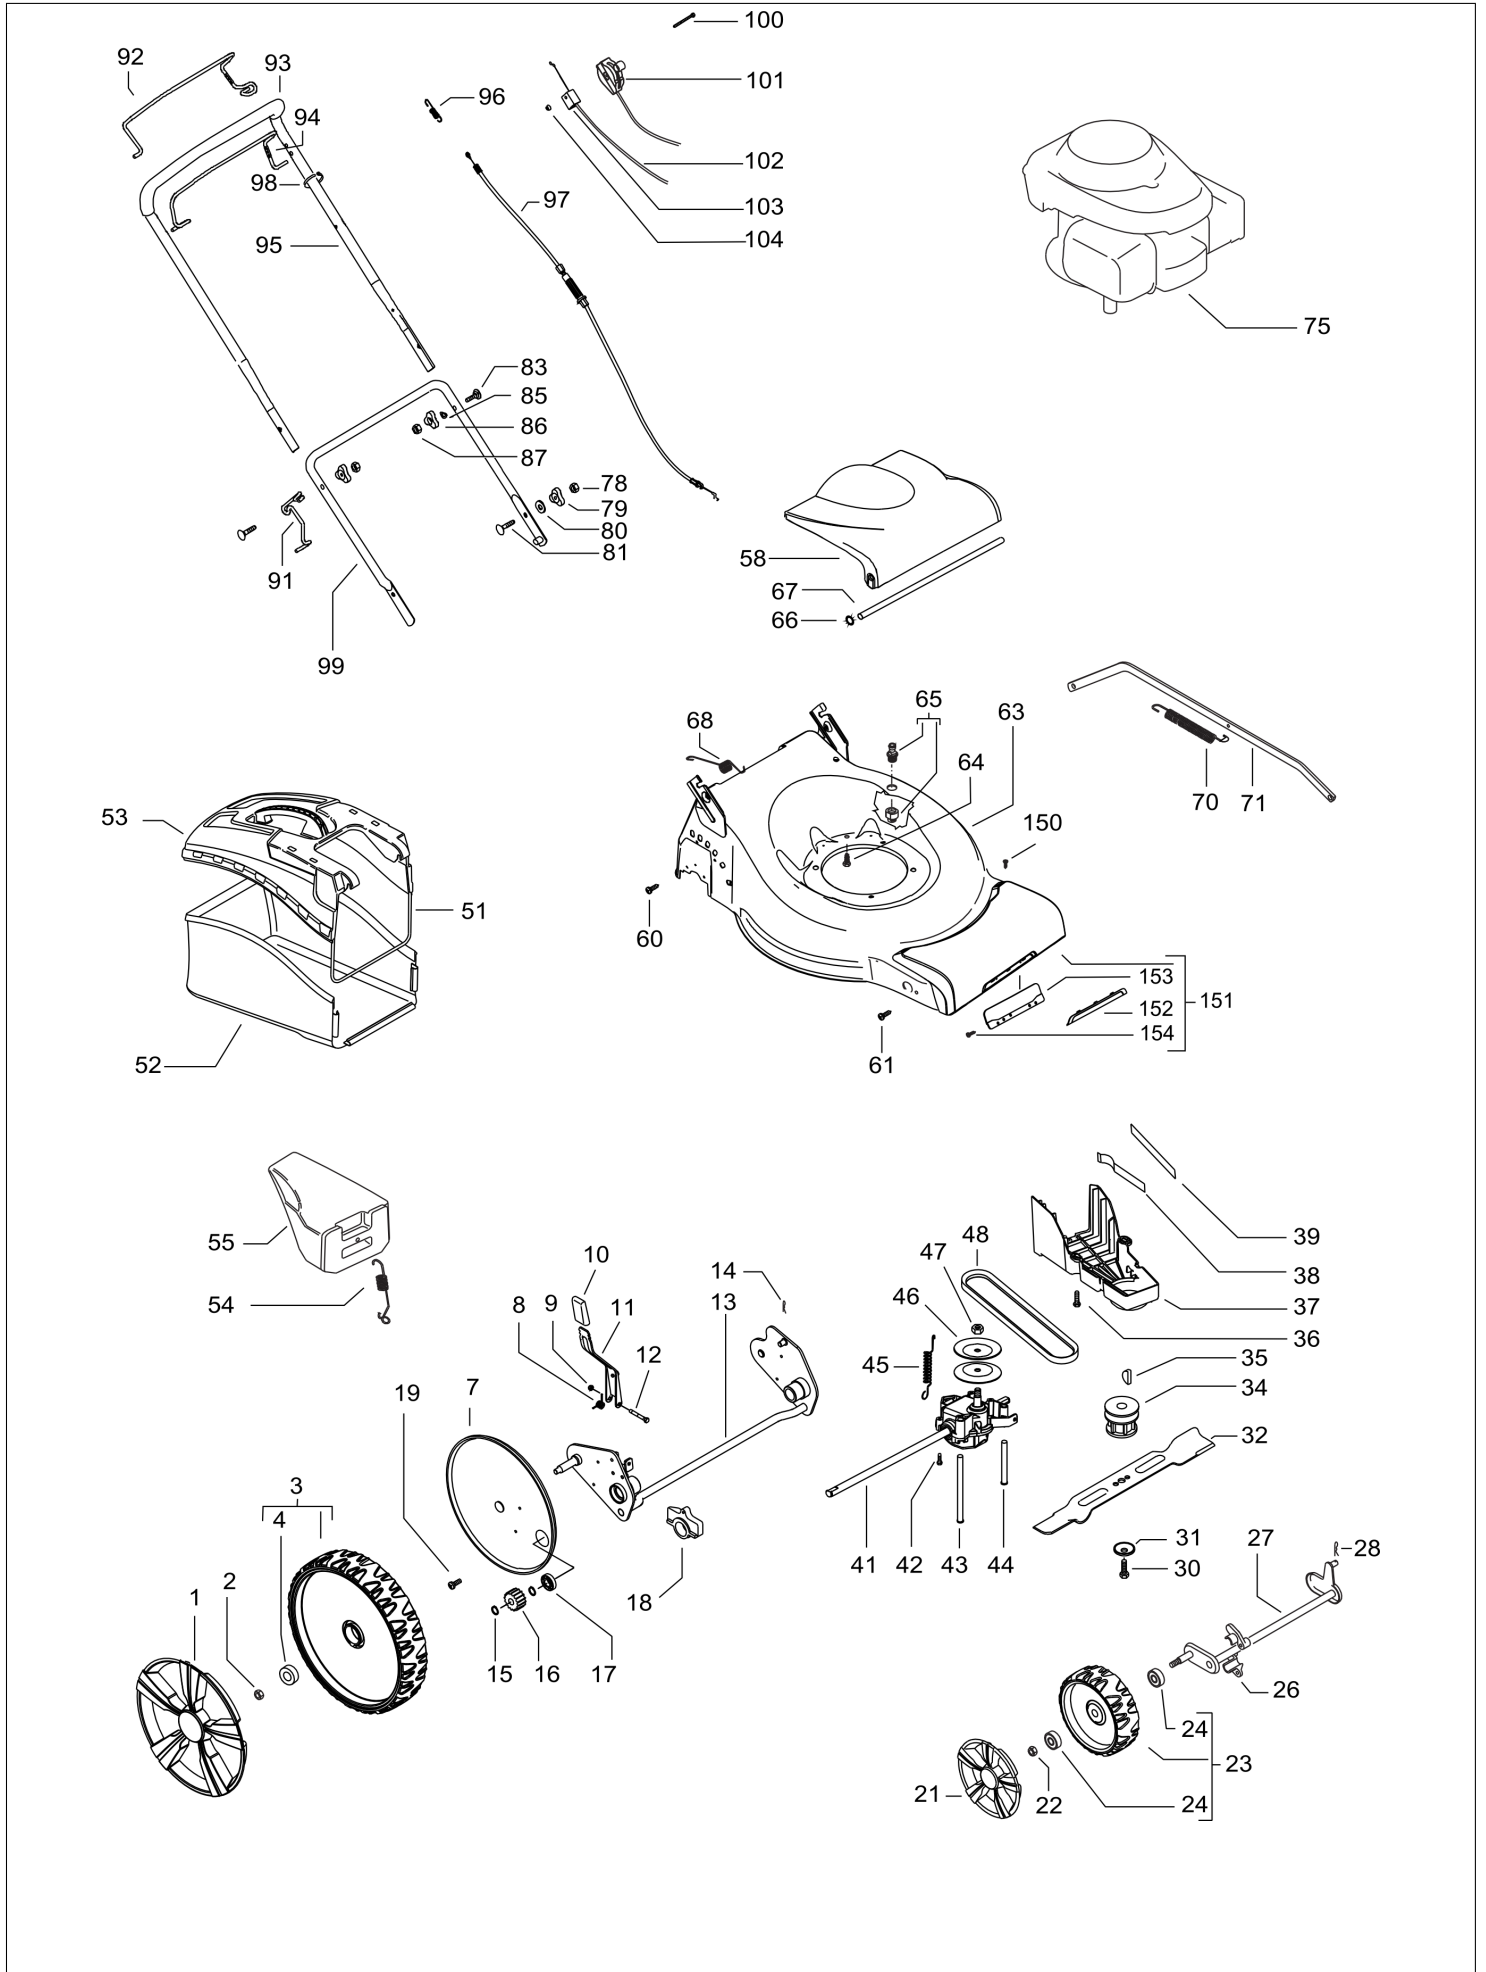

## HUSQVARNA ITALIA SPA

Item	PN	Description	Qty	Item	PN	Description	Qty
1	574 39 66-01	wheel cover Ø280	2	61	531 20 88-44	screw 4.3x16, self threading	4
2	504 85 78-01	nut M8, self locking, flanged	2	63	575 50 14-02	deck	1
3	574 45 12-01	wheel assy Ø280	2	64	531 21 28-51	screw 3/8" + split washer	3
4	504 54 82-01	ball bearing	4	65	531 20 58-48	snap on connector 1/2"	1
7	504 53 99-01	dust shield Ø280	2	66	531 20 76-57	starlock	2
8	531 21 08-17	spring, wheel regulator lever	1	67	531 20 50-60	safety flap bar	1
9	531 20 84-92	nut M5, self locking	1	68	531 20 59-99	spring	1
10	574 61 05-01	handle, wheel regulator	1	70	531 20 50-56	wheel regulation spring	1
11	501 97 99-01	wheel regulator lever	1	71	531 21 32-63	wheel regulation bar	1
12	538 23 58-07	screw M5x45	1	75	————	engine, B&S 124L020119	1
13	510 09 28-01	rear axle	1	78	531 20 79-82	nut M8	2
14	531 20 66-53	cotter pin	1	79	531 20 49-23	knob	2
15	531 20 87-72	seeger	4	80	531 20 49-22	washer	2
16	544 34 23-01	gear	2	81	531 20 49-21	screw M8x25	2
17	531 20 87-78	ball bearing	2	83	531 20 70-89	screw M8X50	2
18	531 20 59-44	rear axle housing	2	85	531 20 70-90	washer	2
19	531 20 78-56	screw M5x10	4	86	531 20 49-23	knob	2
21	574 39 64-01	wheel cover Ø190	2	87	531 20 79-82	nut M8	2
22	504 85 78-01	nut M8, self locking, flanged	2	91	504 70 86-01	starter cable guide	1
23	574 45 09-01	wheel assy Ø190	2	92	504 70 84-01	clutch lever	1
24	504 54 82-01	ball bearing	2	93	531 20 59-89	handle sheat	1
26	531 20 50-57	front axle housing	4	94	504 70 83-04	brake lever	1
27	504 85 65-01	front axle	1	95	504 85 34-01	handle, upper half	1
28	531 20 66-53	cotter pin	1	96	531 21 05-73	clutch spring	1
30	531 20 80-08	screw, 3/8"	1	97	544 90 80-02	clutch cable	1
31	531 20 72-37	spring washer	1	98	531 20 55-81	binder	2
32	504 11 33-01	mulching blade	1	99	531 20 51-18	handle, lower half	1
34	531 20 61-69	blade support	1	100	576 13 60-01	screw M6x65	1
35	505 29 09-01	key	1	101	574 36 14-03	throttle lever+cable	1
36	531 20 78-56	screw 5x10	3	102	531 21 35-22	brake cable	1
37	544 46 23-01	belt cover	1	103	531 20 80-43	cable support	1
38	504 04 61-01	belt guide	1	104	531 20 80-63	nut M6	1
39	544 46 25-01	belt guide	1	150	576 04 74-01	screw	2
41	504 54 14-03	gear box	1	151	575 56 22-02	front cover	1
42	510 03 75-01	screw 4x16, self threading	2	152	574 37 52-01	front cover plate	1
43	504 10 31-01	belt guide	1	153	574 72 17-01	back plate	1
44	544 93 43-01	belt guide	1	154	575 95 57-01	screw	2
45	544 93 47-01	gear box spring	1				
46	504 54 79-01	pulley plate	2				
47	504 54 80-01	nut	1				
48	504 10 33-01	belt Z30 10X765	1				
51	531 21 35-88	sack frame	1				
52	531 21 32-11	sack	1				
53	531 21 35-87	hard top	1				
54	531 21 11-91	spring, mulching plug	1				
55	531 21 33-93	mulching plug	1				
58	544 25 55-01	safety flap	1				
60	531 20 66-77	screw 4.8x19, self threading	2				