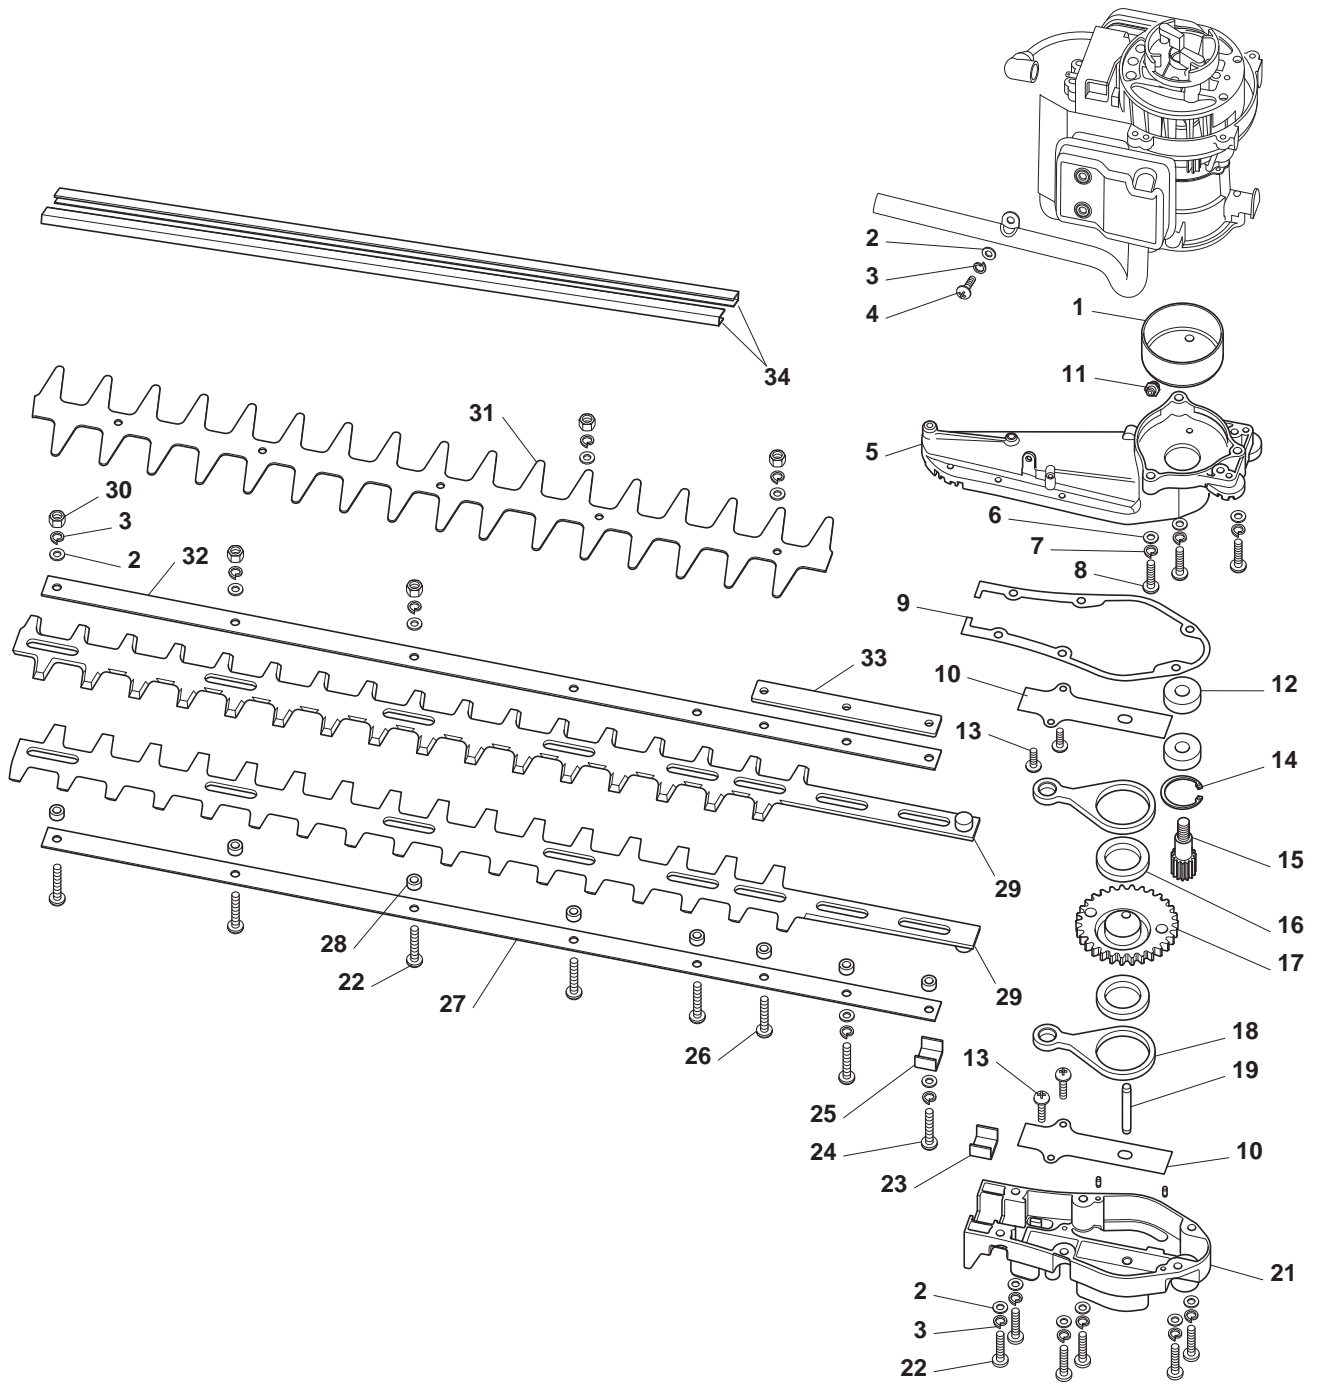

| POSITION | PART NO. | Q.Ty | DESCRIPTION | NOTES |
|----------|-------------|------|------------------|-------|
| 1 | 123050010/0 | 1 | Clutch Drum | |
| 2 | 123657013/0 | 15 | Washer | |
| 3 | 123657017/0 | 15 | Spring Washer | |
| 4 | 123878115/0 | 2 | Screw | |
| 5 | 123685022/0 | 1 | Upper Case | |
| 6 | 123657018/0 | 3 | Washer | |
| 7 | 123657021/0 | 3 | Grower | |
| 8 | 123878116/0 | 3 | Screw | |
| 9 | 123280082/0 | 1 | Crankcase Gasket | |
| 10 | 123208418/0 | 2 | Spacer | |
| 11 | 112379520/0 | 1 | Grease Dispenser | |
| 12 | 114215222/0 | 2 | Bearing | |
| 13 | 123878117/0 | 4 | Screw | |
| 14 | 112610003/0 | 1 | Snap Ring | |
| 15 | 123570052/0 | 1 | Pinion | |
| 16 | 114215223/0 | 2 | Bearing | |
| 17 | 123664000/0 | 1 | Sprocket | |
| 18 | 123041502/0 | 2 | Connecting Rod | |
| 19 | 123753003/0 | 1 | Pin | |
| 21 | 123685023/0 | 1 | Lower Case | |
| 22 | 123878081/0 | 11 | Screw | |
| 23 | 123280083/0 | 1 | Shoe | |
| 24 | 123878118/0 | 2 | Screw | |
| 25 | 123208419/0 | 1 | Plate | |
| 26 | 123878113/0 | 1 | Screw | |
| 27 | 123294006/0 | 1 | Blade Holder | |
| 28 | 123044222/0 | 8 | Bush | |
| 29 | 123305004/0 | 2 | Blade | |
| 30 | 123120014/0 | 6 | Nut | |
| 31 | 123600081/0 | 1 | Blade Guard | |
| 32 | 123294007/0 | 1 | Blade Holder | |
| 33 | 123208420/0 | 1 | Bracket | |
| 34 | 123085002/0 | 2 | Blade Cover | |