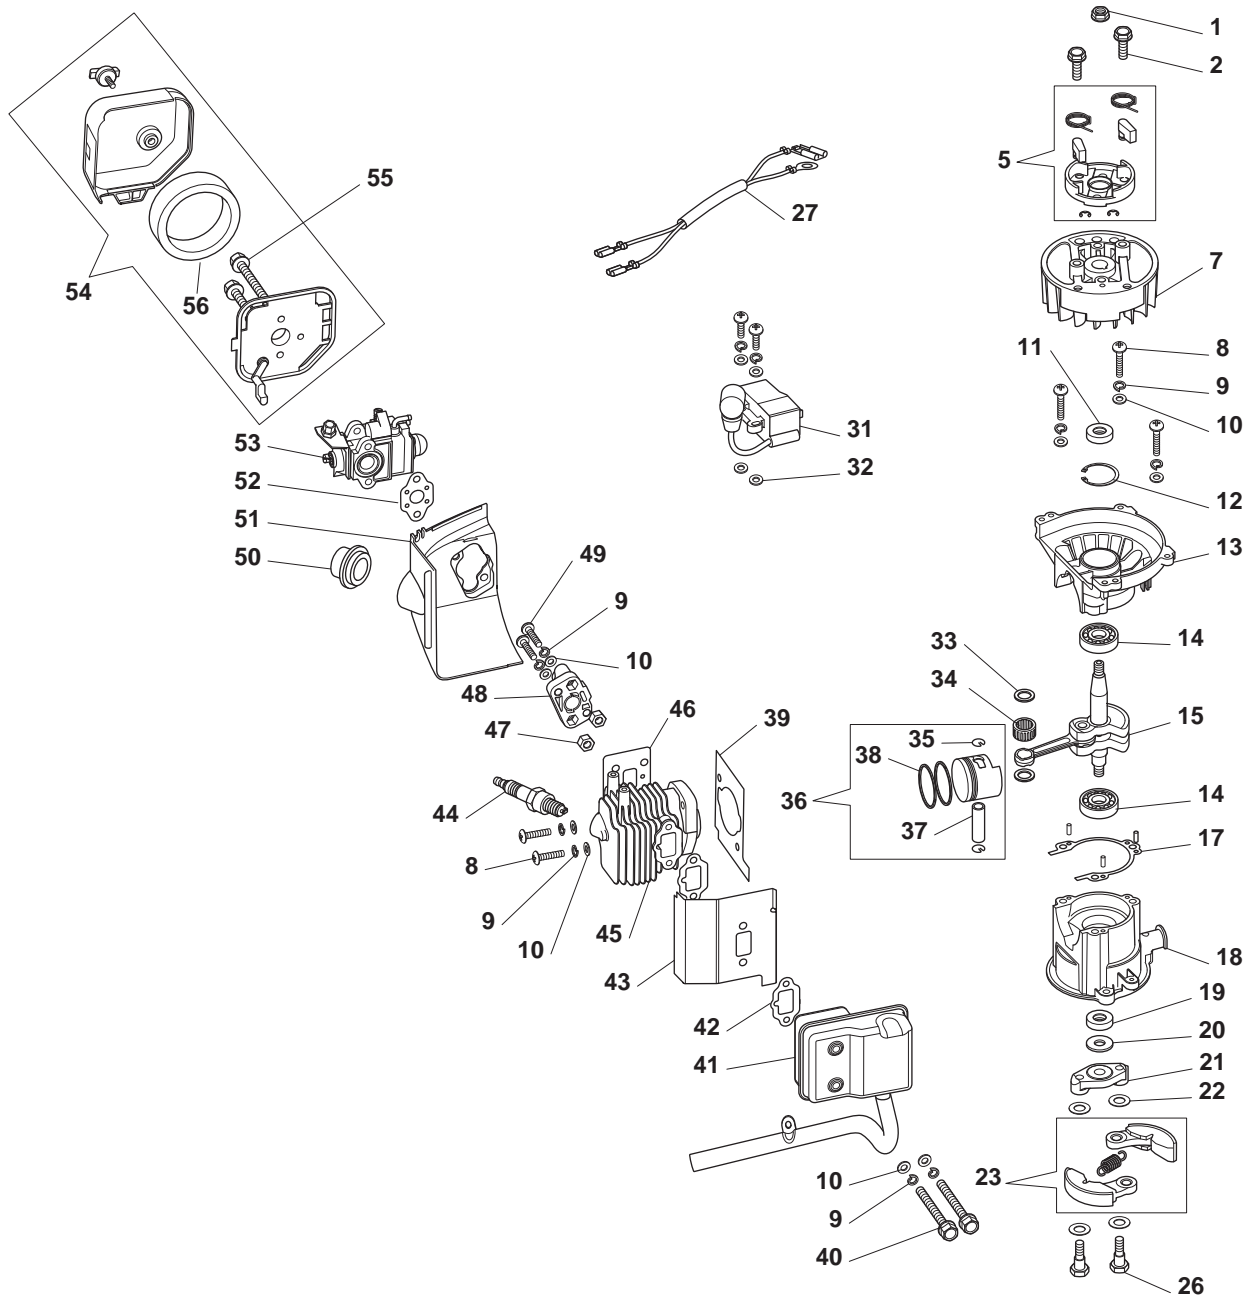

POSITION	PART NO.	Q.Ty	DESCRIPTION	NOTES
1	123120012/0	1	Screw	
2	123878109/0	2	Screw	
5	183082003/0	2	Starter Cup Ass.Y	
7	123880014/0	1	Flywheel	
8	123878110/0	5	Screw	
9	123657017/0	9	Spring Washer	
10	123657013/0	9	Washer	
11	119035164/0	1	Seal Ring	
12	112610002/0	1	Ring	
13	123685020/0	1	Crank Case	
14	114215221/0	2	Bearing	
15	123020033/0	1	Crankshaft	
17	123280077/0	1	Crankcase Gasket	
18	123685021/0	1	Crank Case	
19	119035165/0	1	Seal Ring	
20	123657019/0	1	Washer	
21	123445268/0	1	Clutch-Mass Guide Plate	
22	123657020/0	2	Washer	
23	183215010/0	1	Clutch Ass.Y	
26	123878111/0	2	Screw	
27	123065045/0	1	Spark Plug Cable	
31	123044016/0	1	Ignition Ass'Y	
32	123160063/0	2	Bushing	
33	123652505/0	2	Washer	
34	123235008/0	1	Needle Bearing	
35	123202006/0	2	Circlip	
36	183590007/0	2	Piston Assy	
37	123590012/0	1	Piston	
38	123204016/0	2	Piston Ring	
39	123280078/0	1	Cylinder Gasket	
40	123878112/0	2	Screw	
41	183740020/0	1	Muffler	
42	123280079/0	2	Gasket	
43	123600078/0	1	Guard	
44	3210024	1	Spark Plug	
45	123071023/0	1	Cylinder	
46	123280080/0	1	Gasket	
47	123120013/0	2	Nut	
48	123073518/0	1	Intake Manifold	
49	123878113/0	2	Screw	
50	123600079/0	1	Grommet	
51	123600080/0	1	Cylinder Cover	
52	123280081/0	1	Carburetor Gasket	
53	123054036/0	1	Carburettor	
54	123040005/0	1	Air Cleaner Base	
55	123878114/0	2	Screw	
56	123220017/0	1	Air Filter