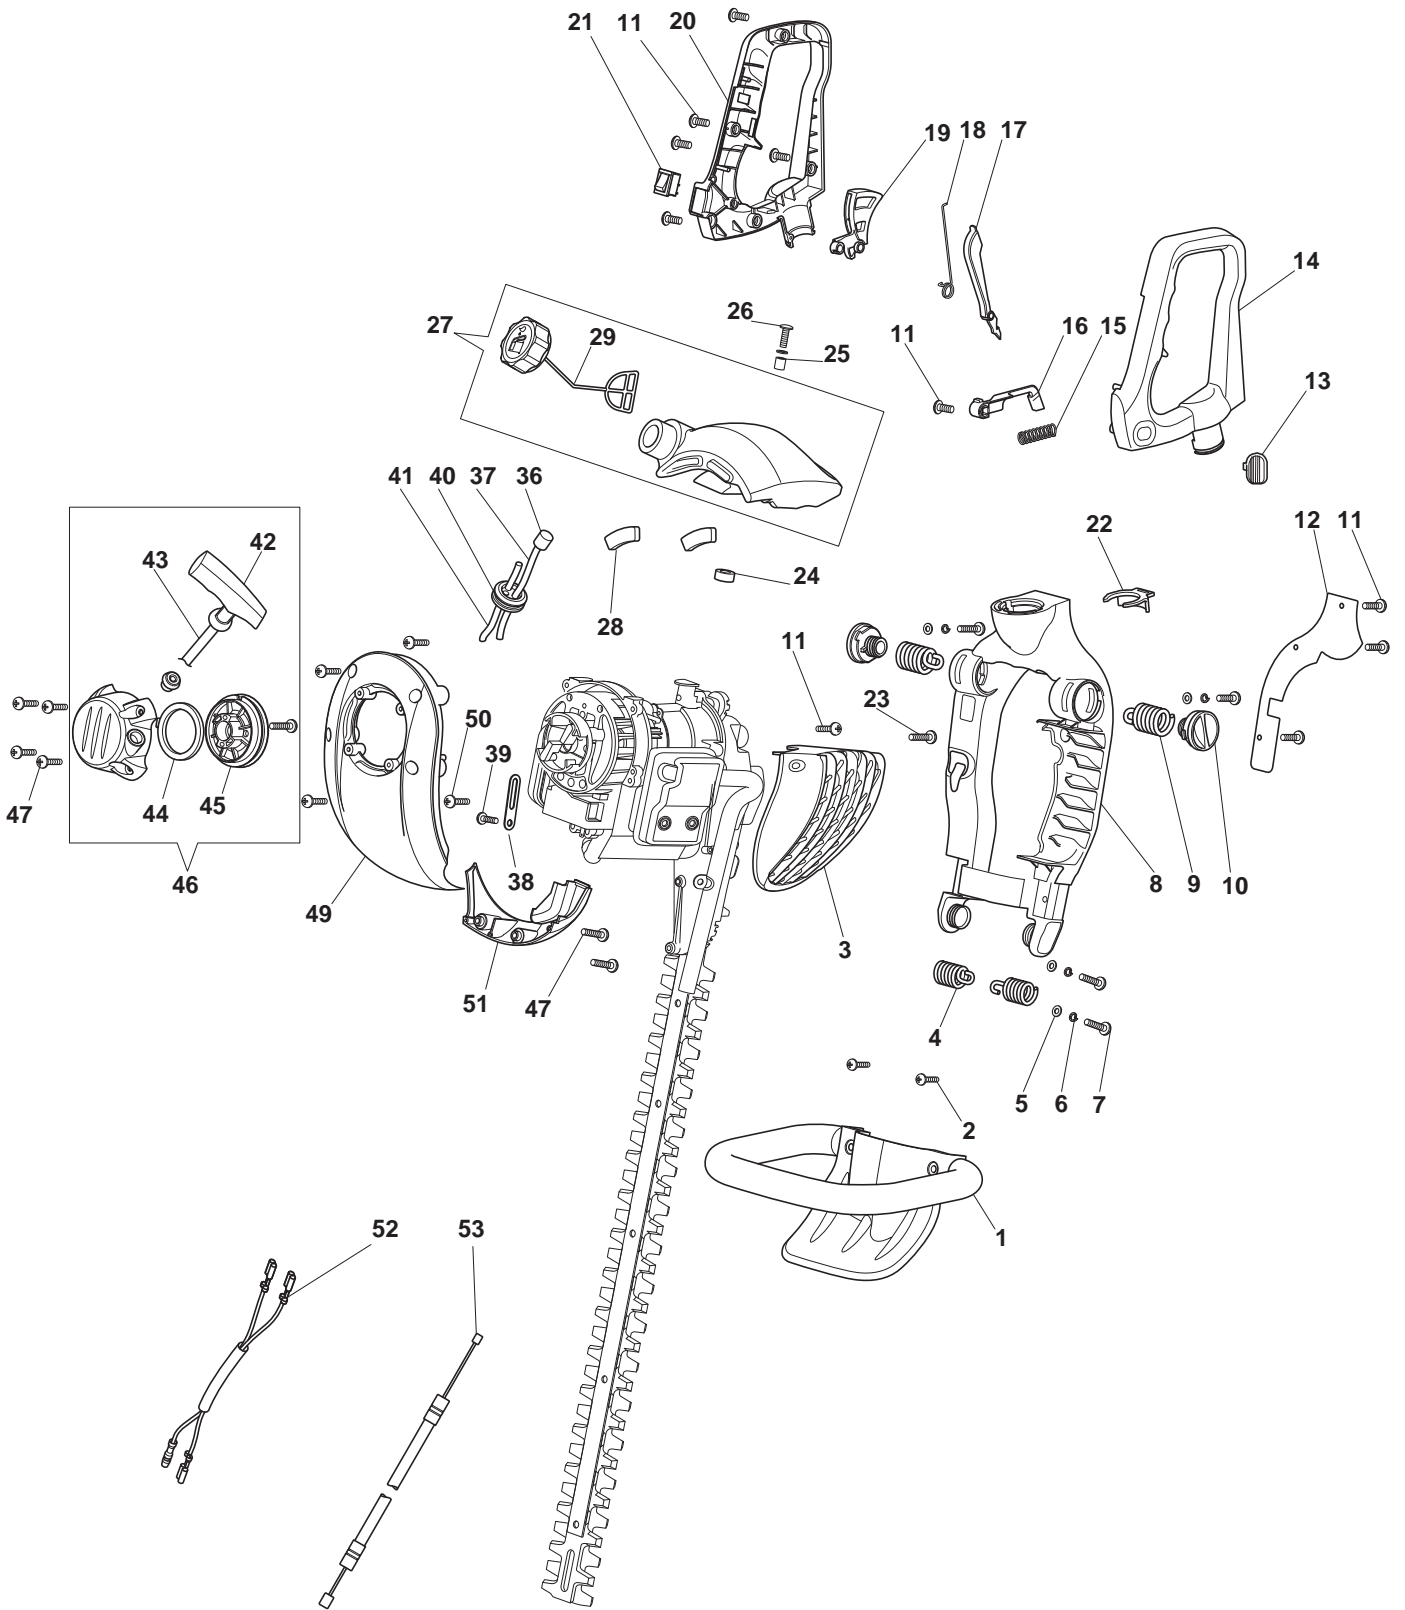

POSITION	PART NO.	Q.Ty	DESCRIPTION	NOTES
1	123300014/0	1	Fore Handle	
2	123878119/0	2	Screw	
3	123600085/0	1	Muffler Protection	
4	123430606/0	2	Spring	
5	123657022/0	5	Washer	
6	123657017/0	4	Spring Washer	
7	123878120/0	4	Screw	
8	123784008/0	1	Case	
9	123430607/0	2	Spring	
10	123790023/0	2	Cap	
11	123878121/0	10	Screw	
12	123109588/0	1	Cover	
13	123593509/0	1	Knob	
14	123700065/0	1	Left Handgrip	
15	123430608/0	1	Spring	
16	123315099/0	1	Lever	
17	123315100/0	1	Safety Lever	
18	123430609/0	1	Spring	
19	123315101/0	1	Throttle Lever	
20	123700066/0	1	Right Handgrip	
21	123303007/0	1	Screw	
22	123202008/0	1	Retainer	
23	123878115/0	2	Screw	
24	123657023/0	1	Grommet	
25	123044223/0	1	Bush	
26	123878124/0	1	Screw	
27	123733006/0	1	Fuel Tank	
28	123275031/0	2	Grommet	
29	183790011/0	1	Cap Ass'Y, Fuel Tank	
36	183520009/0	1	Intake Filter	
37	123867028/0	1	Tube	
38	123294008/0	1	Plate	
39	123878122/0	1	Screw	
40	123275032/0	1	Grommet	
41	123867029/0	1	Tube	
42	123300015/0	1	Starter Handle	
43	123234007/0	1	Starter Cord	
44	123430610/0	1	Starter Spring	
45	123604013/0	1	Starter Pulley	
46	183058040/0	1	Starter Ass.Y	
47	123878123/0	6	Screw	
49	123106037/0	1	Yellow Cylinder Cover	
50	123878125/0	4	Screw	
51	123106039/0	1	Yellow Cylinder Cover	
52	183065030/0	1	Spark Plug Cable	
53	123066024/0	1	Wire Ass.Y