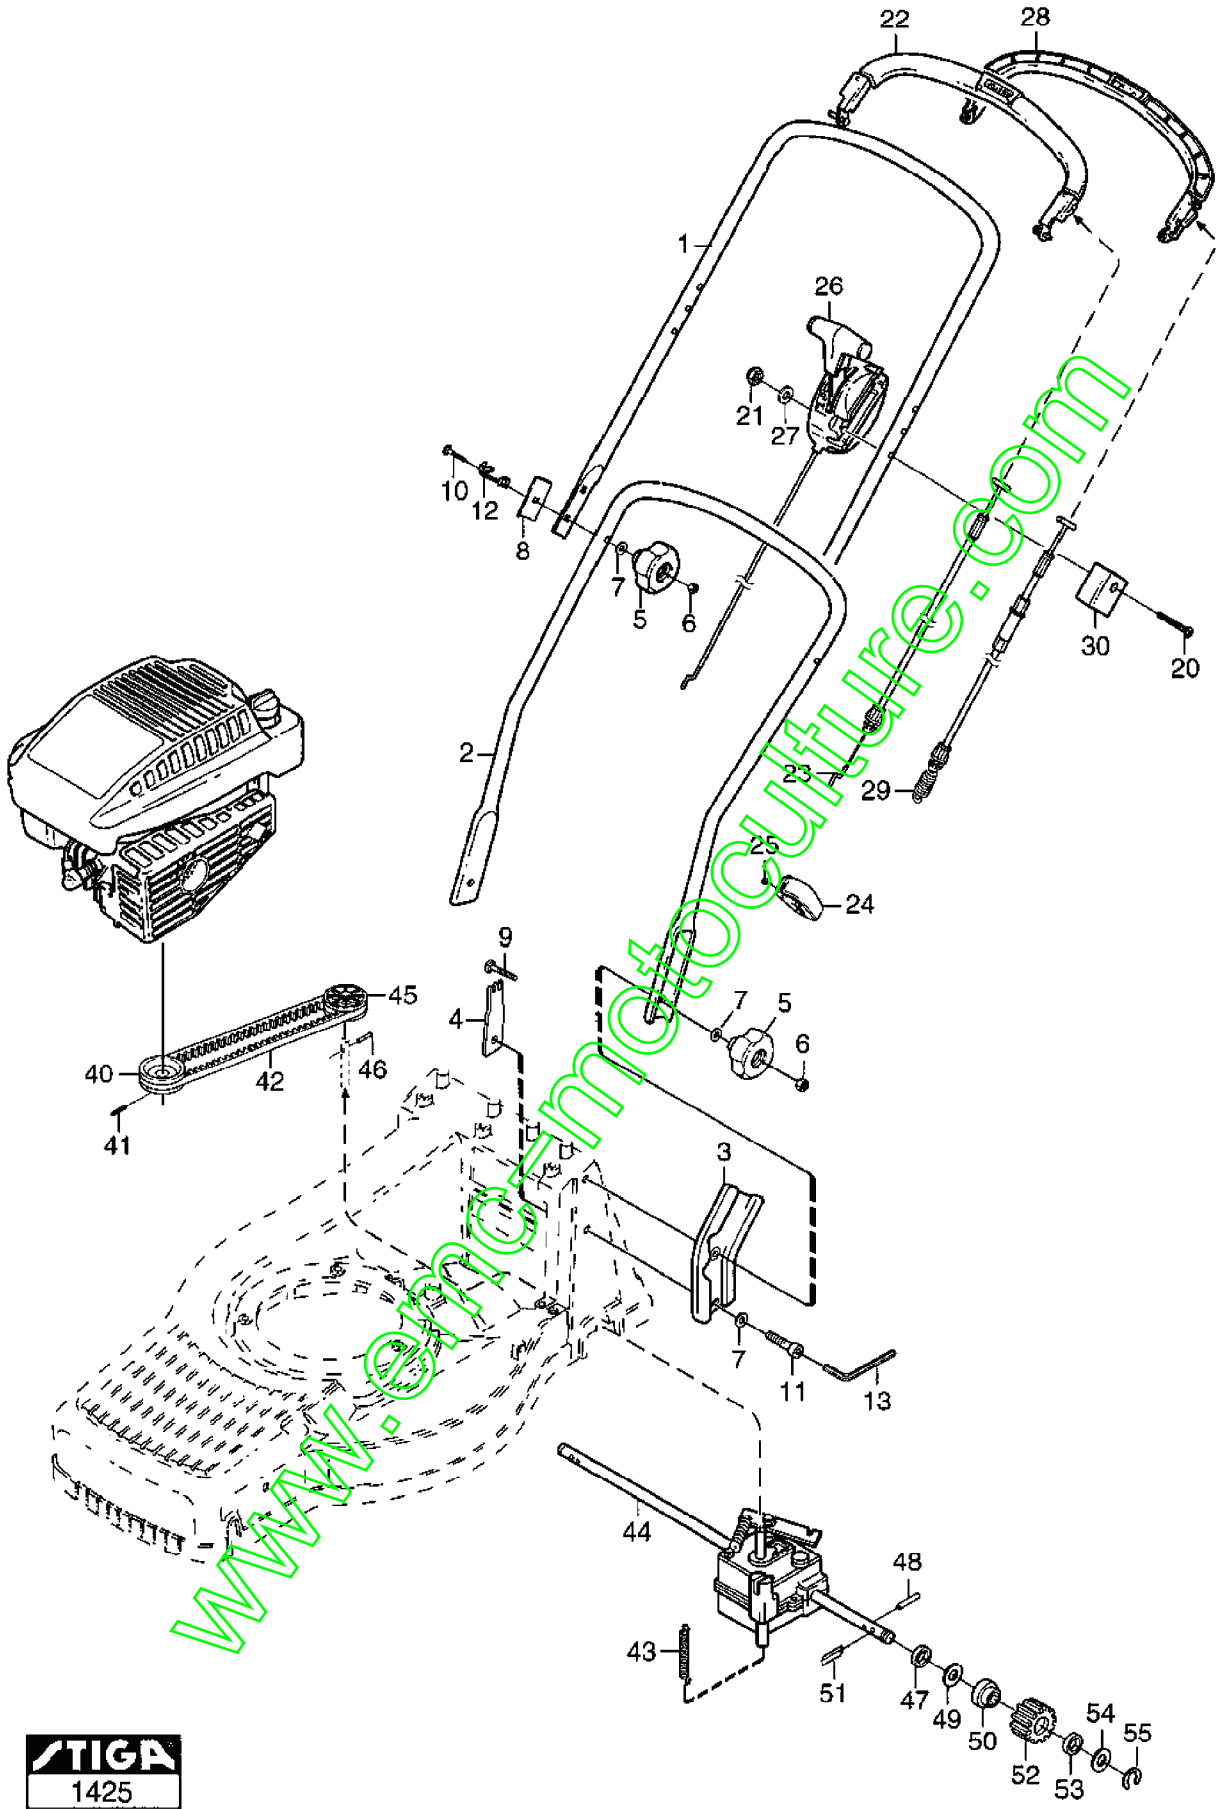

www.stigmotoculture.com

STIGA
1425
SPARE PARTS

Section: TURBO 55S-55SE HERKULES MB532 JARDIPRO JP55 BRICORAMA 53TA

Pos.	Quantity	Spare part No	Description	Kit	Notes	New
		9204				
	9286	9604				
	9296	9686	-17			
	9298	9698	-67			
1	1	1	1111-2957-01		Handle-upper	
2	1	1	1111-3022-01		Handle-lower	
3	2	2	1111-3021-01		Handlebar attachmen	
4	2	2	1111-3024-01		Attachment plate	
5	4	4	1111-3023-01		Locking knob	
6	4	4	9795-3531-02		Nut	
7	6	6	9699-0028-02		Flat washer	
8	2	2	1111-0178-00		Reinforcement	
9	2	2	9899-3545-12		Screw	L = 45 mm
10	2	2	9899-3557-12		Screw	L = 57 mm
11	2	2	9939-0820-16		Screw	
12	1	1	1111-3062-01		Eyelink	
13	1	1	9900-0060-00		Allen wrench	
20	1		9948-0640-16		Screw	L = 40 mm
20		1	9948-0660-16		Screw	L = 60 mm
20			9948-0670-16		Screw	L = 70 mm
21	1	1	9747-0631-02		Lock nut	
22	1	1	1111-2953-01		Control handle	
23			1111-2968-07		Engine brake cable	
23	1	1	1111-2968-02		Engine brake cable	
24	2	2	1111-2018-01		Cable holder	
25	2	2	9836-9216-12		Screw	
26			1111-3301-03		Throttle control	
26		1	1111-3351-01		Throttle control	
27		1	9699-0060-02		Flat washer	
28	1	1	1111-2954-01		Control handle	
29	1	1	1111-3388-01		Clutch cable	
30	1	1	1111-2969-01		Cable attachment	
40	1	1	1111-2915-01		Engine belt pulley	
41	1	1	9910-0612-16		Set screw	
42	1	1	1111-9064-01		V-belt	
43	1	1	1111-2822-01		Tension spring	
44	1	1	1111-3393-01		Transmission	
44A	1	1	1111-3446-01		Spring	Ej ill/not ill.
45	1	1	1111-3440-01		Belt pulley	
46	1	1	9595-0235-00		Locating pin	
47	2	2	9404-0083-00		Seal ring	
48	2	2	1111-2382-01		Pin	
49	2	2	9695-0013-00		Washer	
50	2	2	1111-2829-01		Lock washer	
51	2	2	1111-3256-01		Drive key	
52	2	2	1111-3075-01		Pinion-plastic whee	
52	2	2	1111-3230-01		Pinion-alum. wheel	
53	2	2	1111-2830-01		Support washer	
54	2	2	9695-0013-00		Washer	
55	2	2	9652-0010-04		Snap ring	