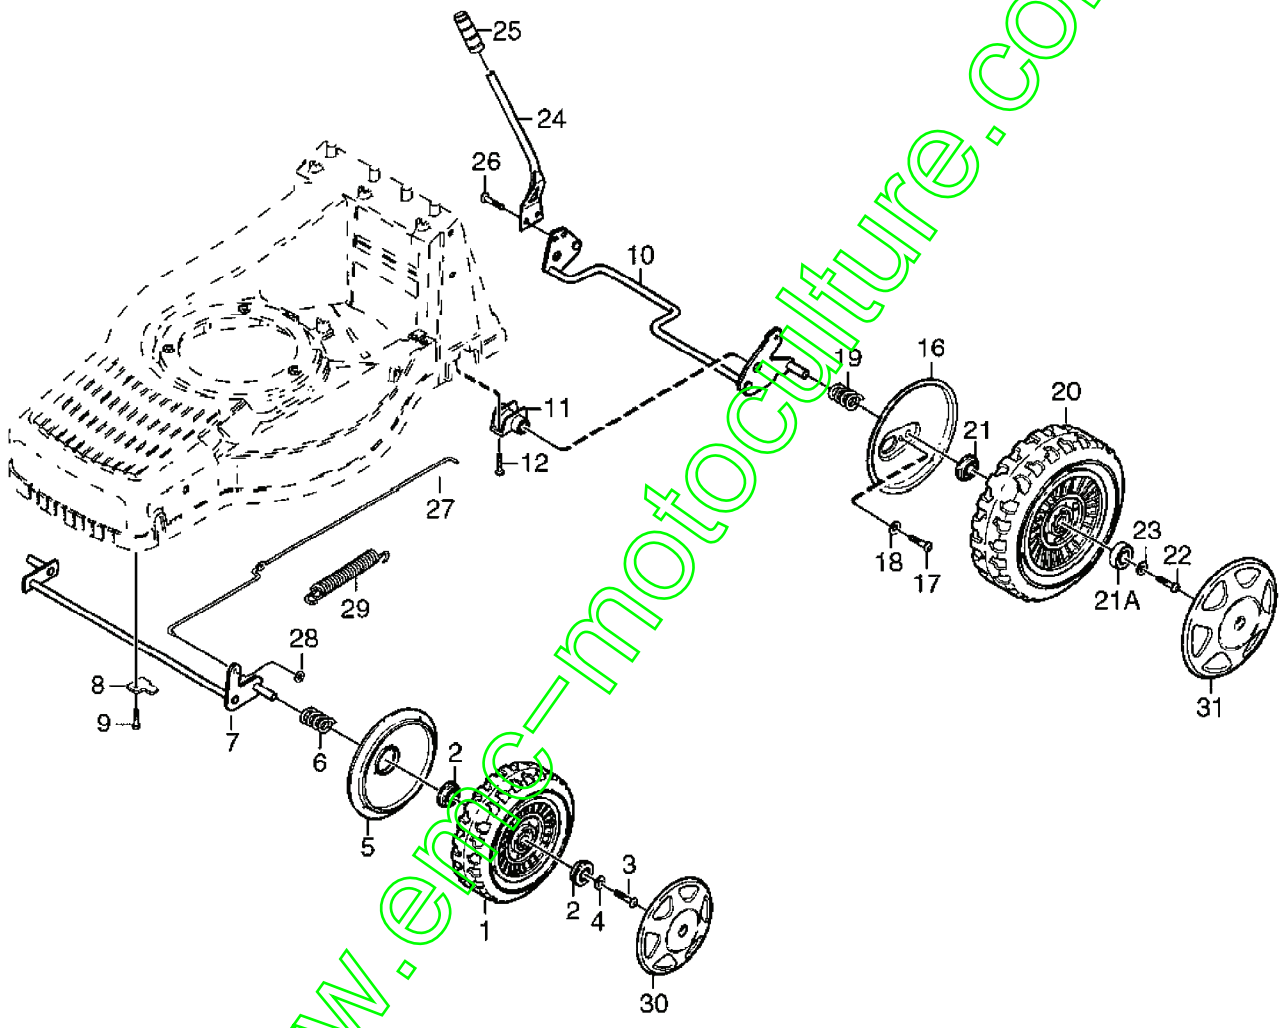

www.stigmotoculture.com

STIGA
1425
SPARE PARTS

Section: TURBO 55S-55SE HERKULES MB532 JARDIPRO JP55 BRICORAMA 53TA

Pos.	Quantity	Spare part No	Description	Kit	Notes	New
		9204				
	9286	9604				
	9296	9686	-17			
	9298	9698	-67			
1	1	1	1111-2957-01		Handle-upper	
2	1	1	1111-3022-01		Handle-lower	
3	2	2	1111-3021-01		Handlebar attachmen	
4	2	2	1111-3024-01		Attachment plate	
5	4	4	1111-3023-01		Locking knob	
6	4	4	9795-3531-02		Nut	
7	6	6	9699-0028-02		Flat washer	
8	2	2	1111-0178-00		Reinforcement	
9	2	2	9899-3545-12		Screw	L = 45 mm
10	2	2	9899-3557-12		Screw	L = 57 mm
11	2	2	9939-0820-16		Screw	
12	1	1	1111-3062-01		Eyelink	
13	1	1	9900-0060-00		Allen wrench	
20	1		9948-0640-16		Screw	L = 40 mm
20		1	9948-0660-16		Screw	L = 60 mm
20			9948-0670-16		Screw	L = 70 mm
21	1	1	9747-0631-02		Lock nut	
22	1	1	1111-2953-01		Control handle	
23			1111-2968-07		Engine brake cable	
23	1	1	1111-2968-02		Engine brake cable	
24	2	2	1111-2018-01		Cable holder	
25	2	2	9836-9216-12		Screw	
26			1111-3301-03		Throttle control	
26		1	1111-3351-01		Throttle control	
27		1	9699-0060-02		Flat washer	
28	1	1	1111-2954-01		Control handle	
29	1	1	1111-3388-01		Clutch cable	
30	1	1	1111-2969-01		Cable attachment	
40	1	1	1111-2915-01		Engine belt pulley	
41	1	1	9910-0612-16		Set screw	
42	1	1	1111-9064-01		V-belt	
43	1	1	1111-2822-01		Tension spring	
44	1	1	1111-3393-01		Transmission	
44A	1	1	1111-3446-01		Spring	Ej ill/not ill.
45	1	1	1111-3440-01		Belt pulley	
46	1	1	9595-0235-00		Locating pin	
47	2	2	9404-0083-00		Seal ring	
48	2	2	1111-2382-01		Pin	
49	2	2	9695-0013-00		Washer	
50	2	2	1111-2829-01		Lock washer	
51	2	2	1111-3256-01		Drive key	
52	2	2	1111-3075-01		Pinion-plastic whee	
52	2	2	1111-3230-01		Pinion-alum. wheel	
53	2	2	1111-2830-01		Support washer	
54	2	2	9695-0013-00		Washer	
55	2	2	9652-0010-04		Snap ring	