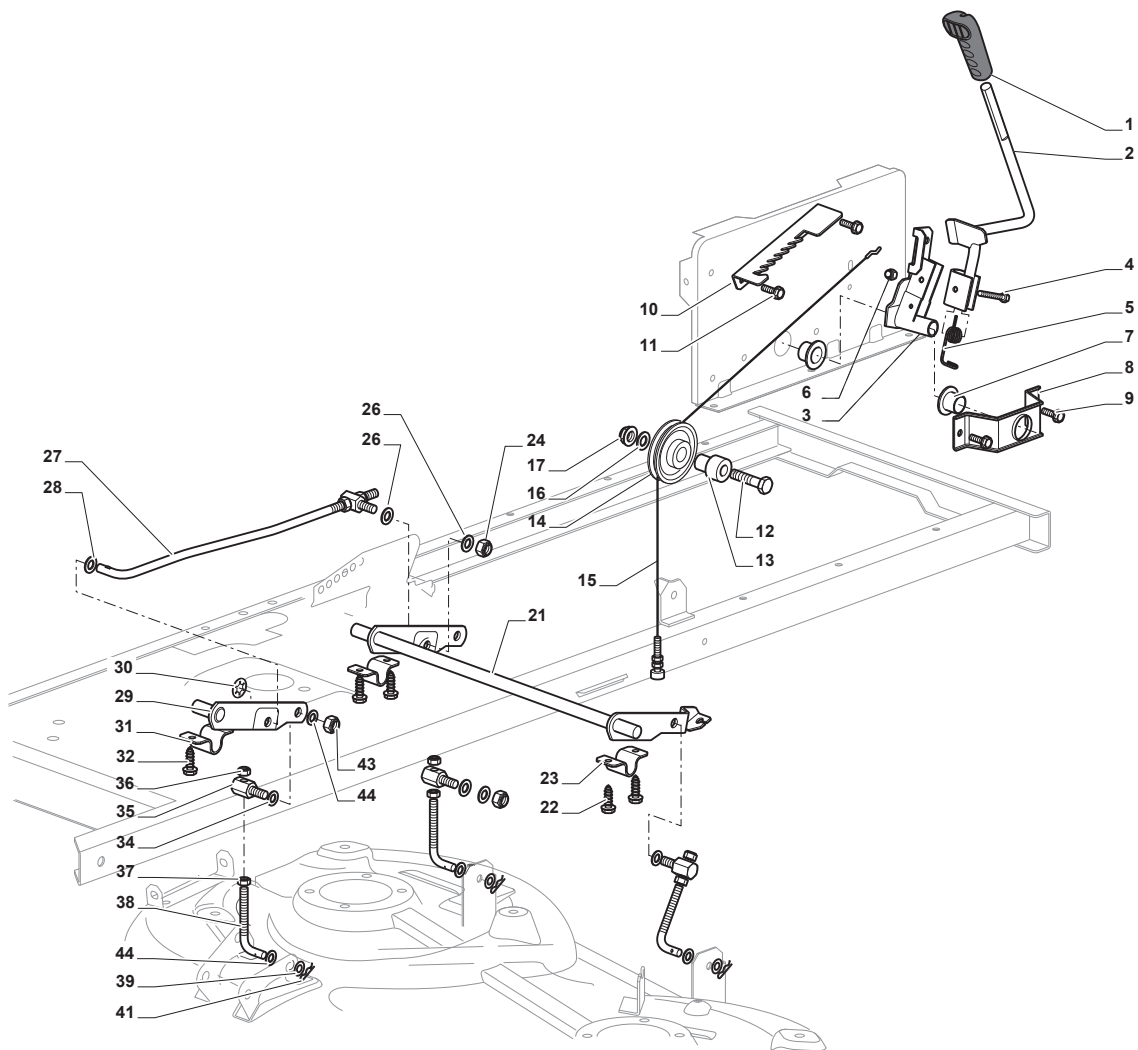

Fig.	Quantity	Part No	Description	Notes
44	1	122524970/3	Pin	
1	1	325110409/0	Clamp Cover	
2	1	382000641/0	Pedal	
3	4	112735599/0	Screw	
4	2	325547231/0	Plate	
5	1	382000576/0	Rod	
6	1	112521360/0	Washer	
7	1	112156602/0	Nut	
8	1	325670011/0	Antifriction Washer	
9	2	112155000/0	Nut	
10	1	125510116/0	Pin	
11	1	125160021/0	Spacer	
12	1	125601577/0	Pulley	
20	1	135062003/0	Belt	
21	1	325601599/0	Pulley	
22	1	112691400/0	Screw	
23	1	125160083/0	Spacer	
24	1	112523060/0	Washer	
25	1	112155000/0	Nut	
26	1	112155000/0	Nut	
27	1	112523060/0	Washer	
28	1	125601554/0	Pulley	
29	1	382318245/0	Lever	
30	1	112691600/0	Screw	
31	2	125038002/1	Bushing	
32	1	125160027/0	Spacer	
33	1	112155000/0	Nut	
34	1	125430262/0	Spring	
41	1	125394509/1	Knob	
42	1	125033113/0	Rod	
43	1	325253011/1	Hook	
44	1	122524970/2	Fulcrum Pin	
45	1	112155000/0	Nut	
46	1	125430213/0	Spring	
47	1	112523060/0	Washer	

Fig.	Quantity	Part No	Description	Notes
1	1	325394533/0	Knob	
2	1	382318229/0	Lever	
3	1	382318231/0	Axle	
4	1	112674700/0	Screw	
5	1	125430261/0	Spring	
6	1	112154510/0	Nut	
7	2	325038006/0	Bushing	
8	1	325785297/0	Support	
9	2	125943009/0	Screw	
10	1	325735515/0	Steering Sector	
11	2	125943009/0	Screw	
12	1	112793701/0	Screw	
13	1	125040636/0	Bushing	
14	1	125601579/0	Pulley	
15	1	382004620/0	Wire	
16	1	112523060/0	Washer	
17	1	112293201/0	Nut	
21	1	382318239/0	Axle	
22	4	112735599/0	Screw	
23	2	325547231/0	Plate	
24	1	112155000/0	Nut	
26	2	325670011/0	Antifriction Washer	
27	1	382000569/1	Connecting Rod	
28	1	112521350/0	Washer	
29	1	382318237/0	Axle	
30	1	112604899/0	Crown Fastener	
31	1	325547231/0	Plate	
32	2	112735599/0	Screw	
34	3	325670008/1	Washer	
35	3	125510107/1	Pin	
36	3	112156602/0	Nut	
37	3	112295200/0	Nut	
38	3	125840012/0	Tie Rod	
39	3	112523060/0	Washer	
41	3	124487998/0	Cotter Pin	
43	3	112156602/0	Nut	
44	6	325670008/1	Washer	