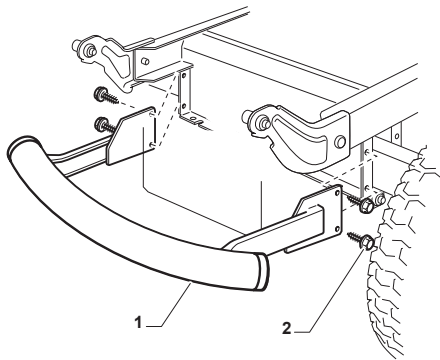

SDX 108 HYDRO

Ride-on SD98 - 108   Optionals On Request

Issue 8 - 2015

Fig.	Quantity	Part No	Description	Notes
10	2	112815205/0	Screw	
15	2	112154510/0	Nut	
16	1	112604899/0	Crown Fastener	
1	1	382869038/0	Muffler Protection	
2	4	125943008/0	Screw	
5	2	382650211/0	Stiffening	
6	1	382033111/0	Rod	
7	2	112155000/0	Nut	
8	1	125510021/1	Hitch Pin	
9	1	124487999/0	Spring Pin	
11	1	325140107/0	Deflector	
12	2	325785473/0	Pin	
13	1	125580041/0	Lose Pin	
14	1	112437507/0	Rapid Fixing Plate