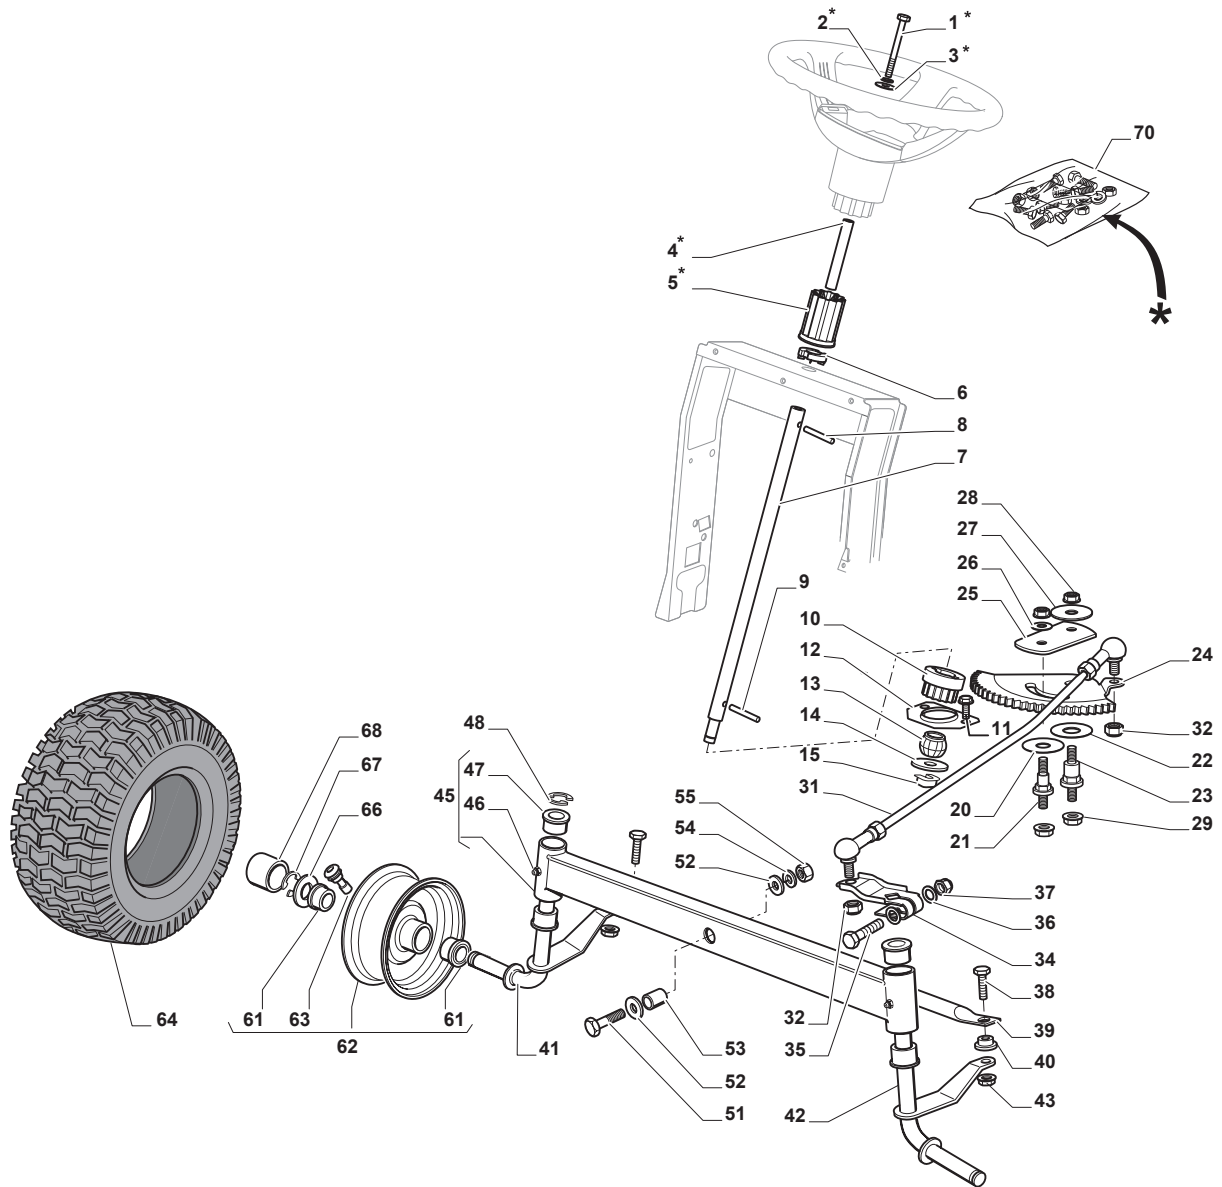

Fig.	Quantity	Part No	Description	Notes
1	1	112692050/0	Screw	
2	1	112540260/0	Grower	
3	1	112523070/0	Washer	
4	1	125160047/0	Spacer	
5	1	325785318/0	Support	
6	1	325038008/0	Bushing	
7	1	125520007/0	Steering Column	
8	1	112620300/0	Spring	
9	1	112622650/0	Dowel pin	
10	1	125570003/0	Pinion	
11	2	127943051/0	Screw	
12	1	325785213/1	Support	
13	1	325743000/0	Joint	
14	1	112521370/0	Washer	
15	1	112436030/0	Plate	
20	1	322672151/0	Antifriction Washer	
21	1	125510104/0	Pin	
22	1	125670023/0	Washer	
23	1	125510109/0	Pin	
24	1	325735519/0	Steering Sector	
25	1	325547233/0	Plate	
26	1	112369500/0	Elastic Washer	
27	1	122160400/0	Elastic Disc	
28	2	112155010/0	Nut	
29	2	112154210/0	Nut	
31	1	382000566/1	Steering Rod	
32	2	112156602/0	Nut	
34	1	325318243/0	Lever	
35	1	112692390/0	Screw	
36	2	112521360/0	Washer	
37	1	112156602/0	Nut	
38	2	125510103/0	Pin	
39	1	325840029/0	Tie Rod	
40	2	325038007/0	Bushing	
41	1	382230369/0	Right Stub Axle	13 inch
41	1	382230373/0	Right Stub Axle	15 inch
42	1	382230371/0	Left Stub Axle	13 inch
42	1	382230375/0	Left Stub Axle	15 inch
43	2	112155000/0	Nut	
45	1	382034030/0	Equalizer With Bush And Lubricator	
46	2	112379511/0	Grease Dispenser	
47	4	125034002/1	Bushing	
48	1	112001010/0	Benzing Ring	
51	1	112692695/0	Screw	
52	2	112523100/0	Washer	
53	1	125160016/0	Spacer	
54	1	112587100/0	Grower	
55	1	112295300/0	Nut	
61	4	125122200/2	Bearing	
62	2	182000598/0	Rimm	
63	2	125950000/0	Valve