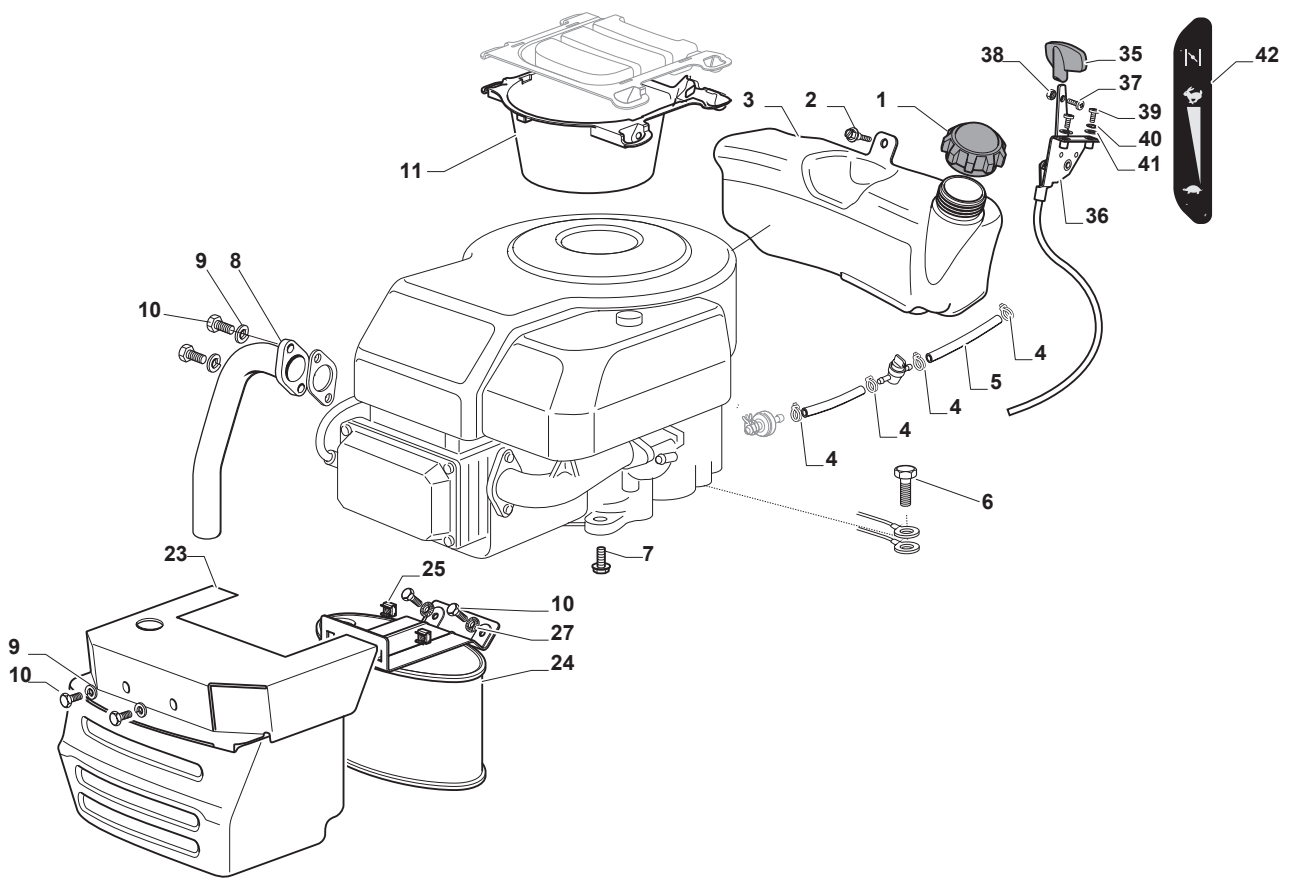

Fig.	Quantity	Part No	Description	Notes
1	1	125795001/1	Cap	
2	4	125943010/0	Screw	
3	1	325735126/0	Fuel Tank	
4	2	118375051/1	Fair Led	
5	1	138780531/0	Fuel Tube	
6	3	112540260/0	Grower	
7	3	112793102/0	Screw	
8	4	112585100/0	Washer	
9	4	112735821/0	Screw	
10	2	112792611/0	Screw	
11	4	112360425/0	Nut	
12	1	118738256/0	Left Exhaust Connection	
13	1	118738257/0	Right Exhaust Connection	
14	2	112583500/0	Grower	
15	1	382598067/0	Muffler Protection	
16	1	182750003/0	Muffler Assy	
17	1	125430252/0	Spring	
18	1	118718000/0	Oil Emptying Syringe	
19	2	125090003/0	Choke Control	
20	2	133320022/0	Fastpoint Clamp Art.0384.Aa01	
21	1	182000201/2	Accelerator	
22	2	112521310/0	Washer	
23	2	112540020/0	Washer	
24	3	112726389/0	Screw	
25	1	325394531/0	Knob	
26	1	112290800/0	Nut	
27	1	114364617/0	Label	