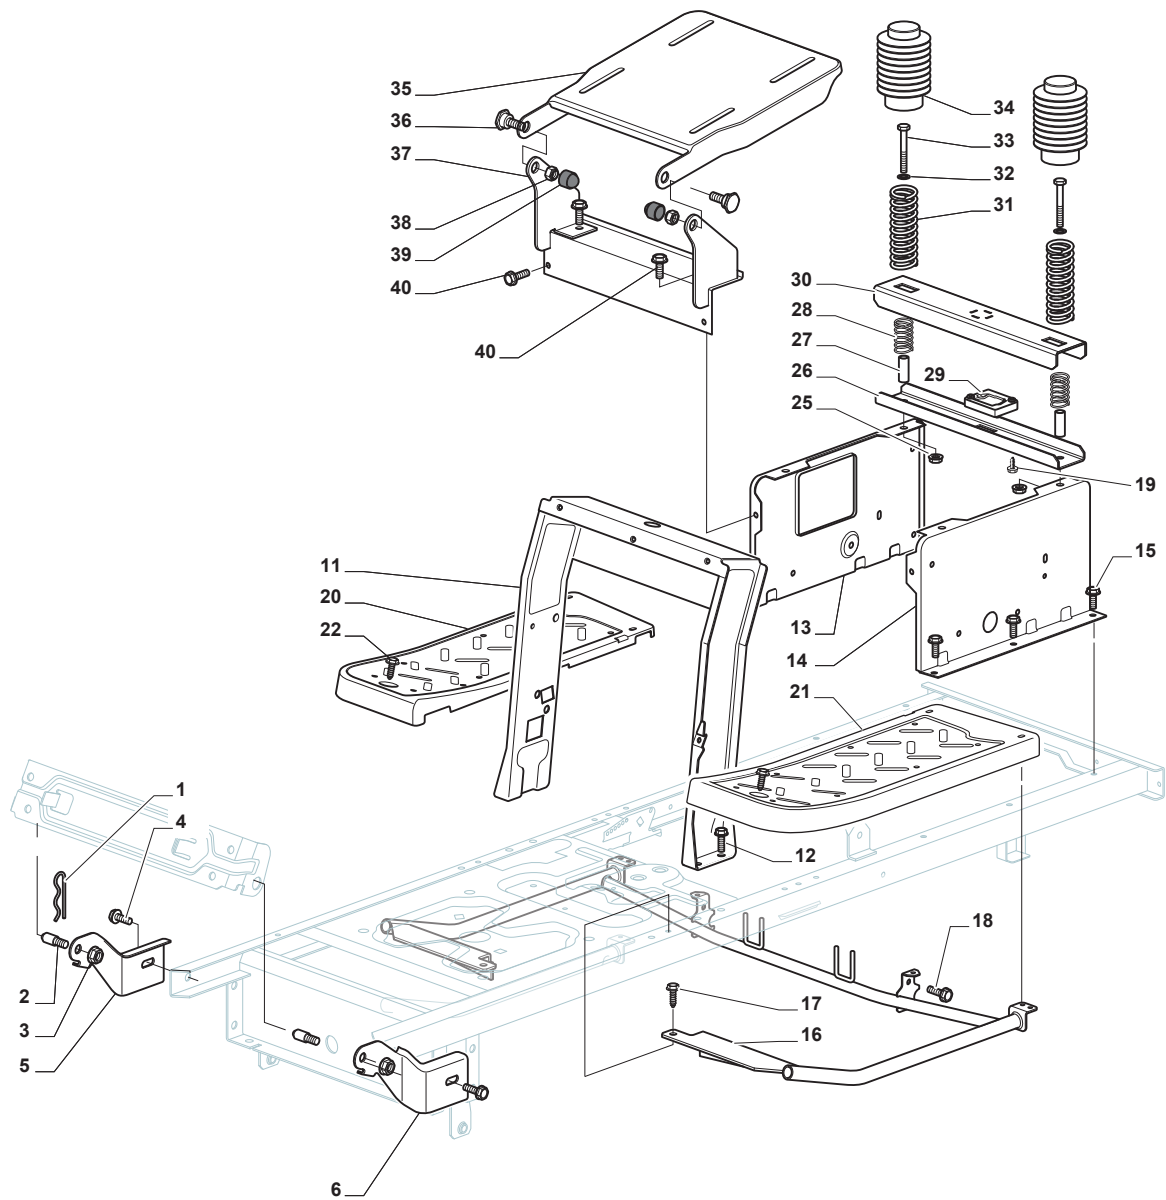

THIS INFORMATION IS NOT INTENDED FOR SALE OR RESALE, AND THIS NOTICE MUST REMAIN ON ALL COPIES.

Fig.	Quantity	Part No	Description	Notes
36	2	122524970/3	Pin	
1	1	124487998/0	Cotter Pin	
2	2	125510079/1	Pin	
3	2	112155000/0	Nut	
4	2	112735599/0	Screw	
5	1	325547225/0	Right Plate	
6	1	325547227/0	Left Plate	
11	1	382785169/1	Steering Column Support	
12	4	125943009/0	Screw	
13	1	325785331/1	Right Seat Support	
14	1	325785333/1	Left Seat Support	
15	6	125943009/0	Screw	
16	1	382785179/0	Footboard Support	
17	2	125943009/0	Screw	
18	2	125943009/0	Screw	
19	2	112728686/0	Screw	
20	1	325500041/1	Right Footboard	
21	1	325500043/1	Left Footboard	
22	2	112735599/0	Screw	
25	2	112293201/0	Nut	
26	1	325820109/0	Seat Support	
26	1	325820109/1	Seat Support	
27	2	125160048/0	Spacer	
28	2	125430263/0	Spring	
29	1	325785379/1	Support	
30	1	325820111/1	Switch Comand Cross	
31	2	125430264/0	Spring	
32	2	112521350/0	Washer	
33	2	112691400/0	Screw	
34	2	325122002/0	Hood	
35	1	382547061/0	Plate	
37	1	382820151/0	Seat Support	
38	2	112155010/0	Nut	
39	2	118203854/0	Screw	
40	4	125943009/0	Screw	