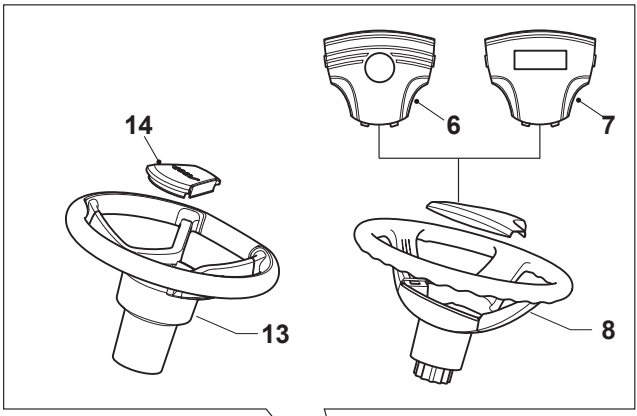

# SDX 108 HYDRO

Ride-on SD98 - 108    Optionals On Request

Issue 8 - 2015

Fig.	Quantity	Part No	Description	Notes
10	2	112815205/0	Screw	
15	2	112154510/0	Nut	
16	1	112604899/0	Crown Fastener	
1	1	382869038/0	Muffler Protection	
2	4	125943008/0	Screw	
5	2	382650211/0	Stiffening	
6	1	382033111/0	Rod	
7	2	112155000/0	Nut	
8	1	125510021/1	Hitch Pin	
9	1	124487999/0	Spring Pin	
11	1	325140107/0	Deflector	
12	2	325785473/0	Pin	
13	1	125580041/0	Lose Pin	
14	1	112437507/0	Rapid Fixing Plate	