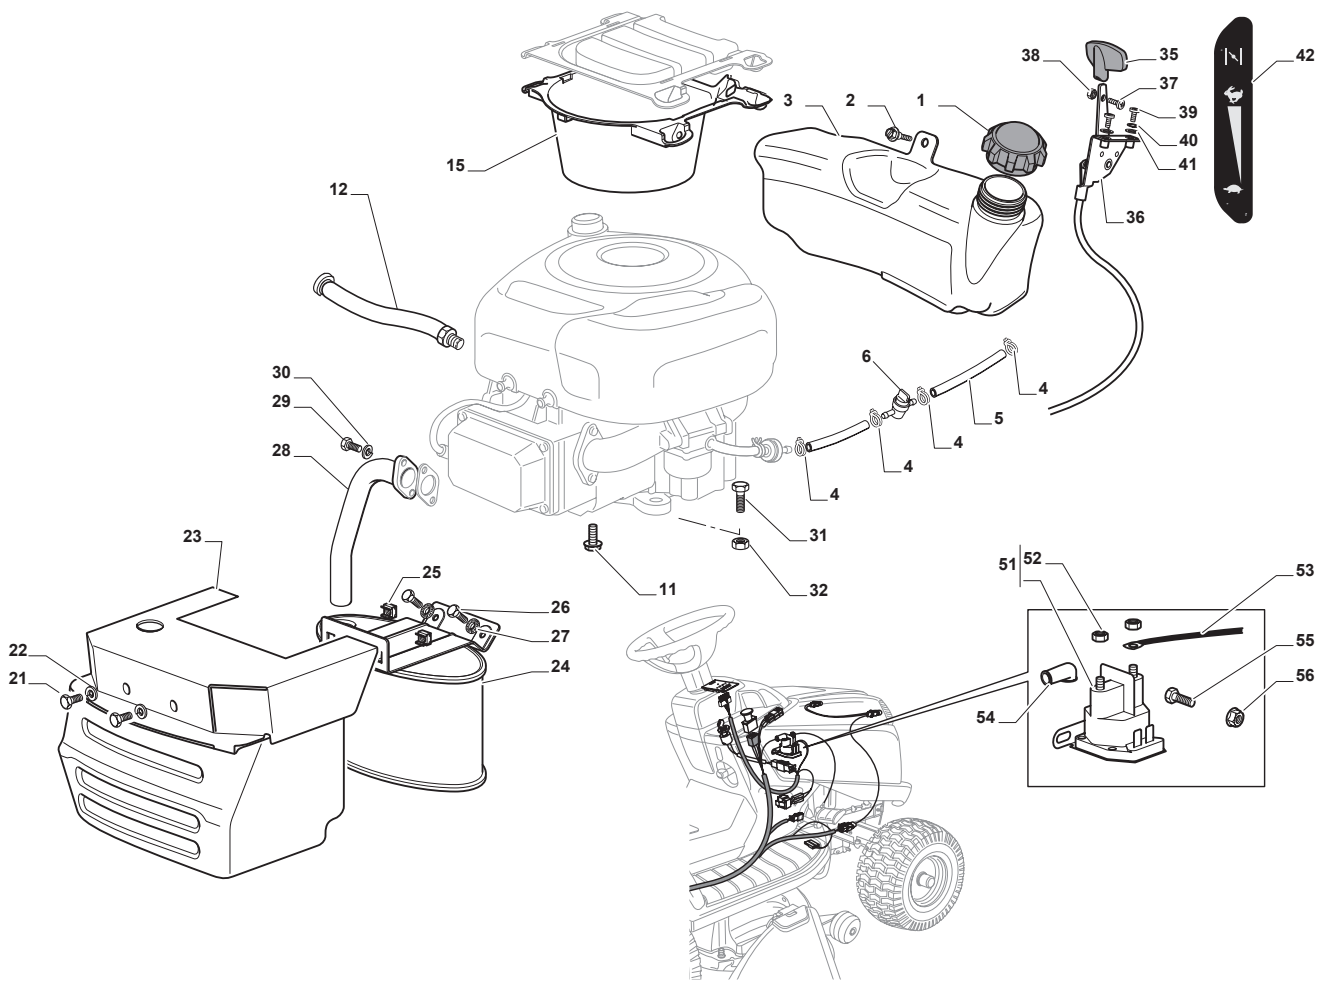

Fig.	Quantity	Part No	Description	Notes
6	1	118562996/0	Shut out valve	
1	1	125795001/1	Cap	
2	4	125943006/0	Screw	
3	1	325735126/0	Fuel Tank	
4	4	118375051/1	Fair Led	
5	1	325869057/0	Connecting Tube	
11	4	112735108/1	Screw	
12	1	127598060/0	Oil Discharge Extension	
13	1	118401001/1	Oil Seal	
14	1	118737849/0	Plug	
15	1	325108044/1	Conveyor	
21	2	112792611/0	Screw	
22	2	112540260/0	Grower	
23	1	382598045/0	Muffler Protection	
24	1	182750010/0	Muffler	
25	2	112360425/0	Nut	
26	2	112792611/0	Screw	
27	2	112540260/0	Grower	
28	1	118738231/1	Exhaust Tube	
29	2	112737450/0	Screw	
30	2	112540260/0	Grower	
35	1	325394531/0	Knob	
36	1	182000215/0	Accelerator	
37	1	112726389/0	Screw	
38	1	112290800/0	Nut	
39	2	112726389/0	Screw	
40	2	112540020/0	Washer	
41	2	112521310/0	Washer	
42	1	114363697/0	Label	
51	1	118736111/0	Starter Relay	
52	2	112360352/0	Nut	
53	1	125065002/0	Cable	
54	1	118564864/1	Protection	
55	1	112790781/0	Screw	
56	2	112154510/0	Nut	