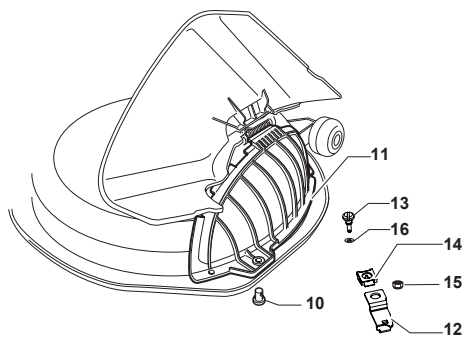

SDX 108 HYDRO

Ride-on SD98 - 108   Optionals On Request

Issue 8 - 2015

Fig.	Quantity	Part No	Description	Notes
10	2	112815205/0	Screw	
15	2	112154510/0	Nut	
16	1	112604899/0	Crown Fastener	
1	1	382869038/0	Muffler Protection	
2	4	125943008/0	Screw	
5	2	382650211/0	Stiffening	
6	1	382033111/0	Rod	
7	2	112155000/0	Nut	
8	1	125510021/1	Hitch Pin	
9	1	124487999/0	Spring Pin	
11	1	325140107/0	Deflector	
12	2	325785473/0	Pin	
13	1	125580041/0	Lose Pin	
14	1	112437507/0	Rapid Fixing Plate