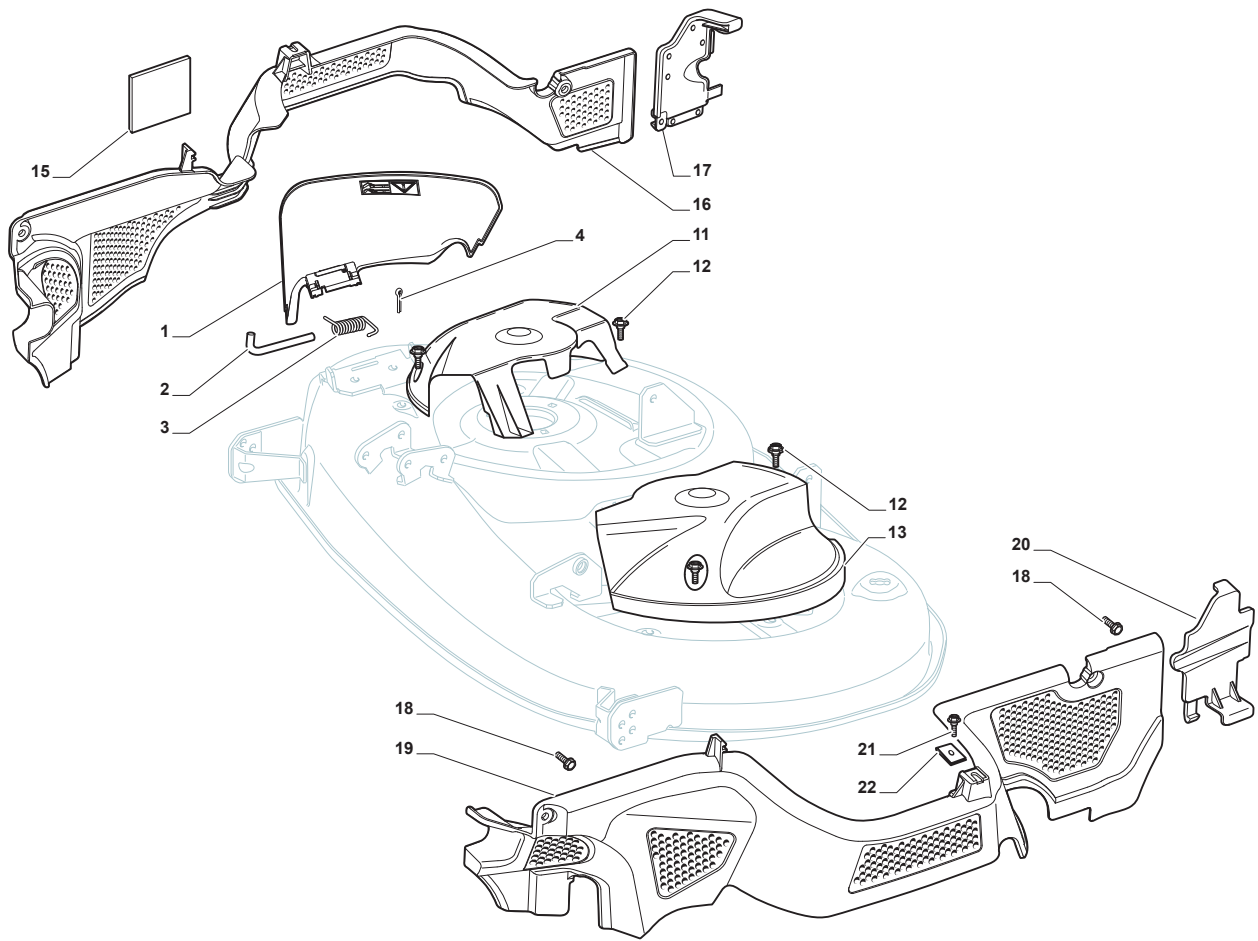

SDX 108 HYDRO

Ride-on SD98 - 108 Guards

Issue 8 - 2015

Fig.	Quantity	Part No	Description	Notes
1	1	325600087/1	Exit Protection	
2	1	125510073/0	Fulcrum Pin	
3	1	125430242/1	Spring	
4	1	112141418/0	Cotter Pin	
11	1	325600088/0	Right Belt Protection Carter	
12	4	125943006/0	Screw	
13	1	325600089/0	Left Belt Protection	
16	1	325060154/0	Case	
17	1	325600082/0	Guard	
18	4	125943011/0	Screw	
19	1	325060155/0	Case	
20	1	325600083/0	Guard	
21	2	127943051/0	Screw	
22	2	112437506/0	Plate