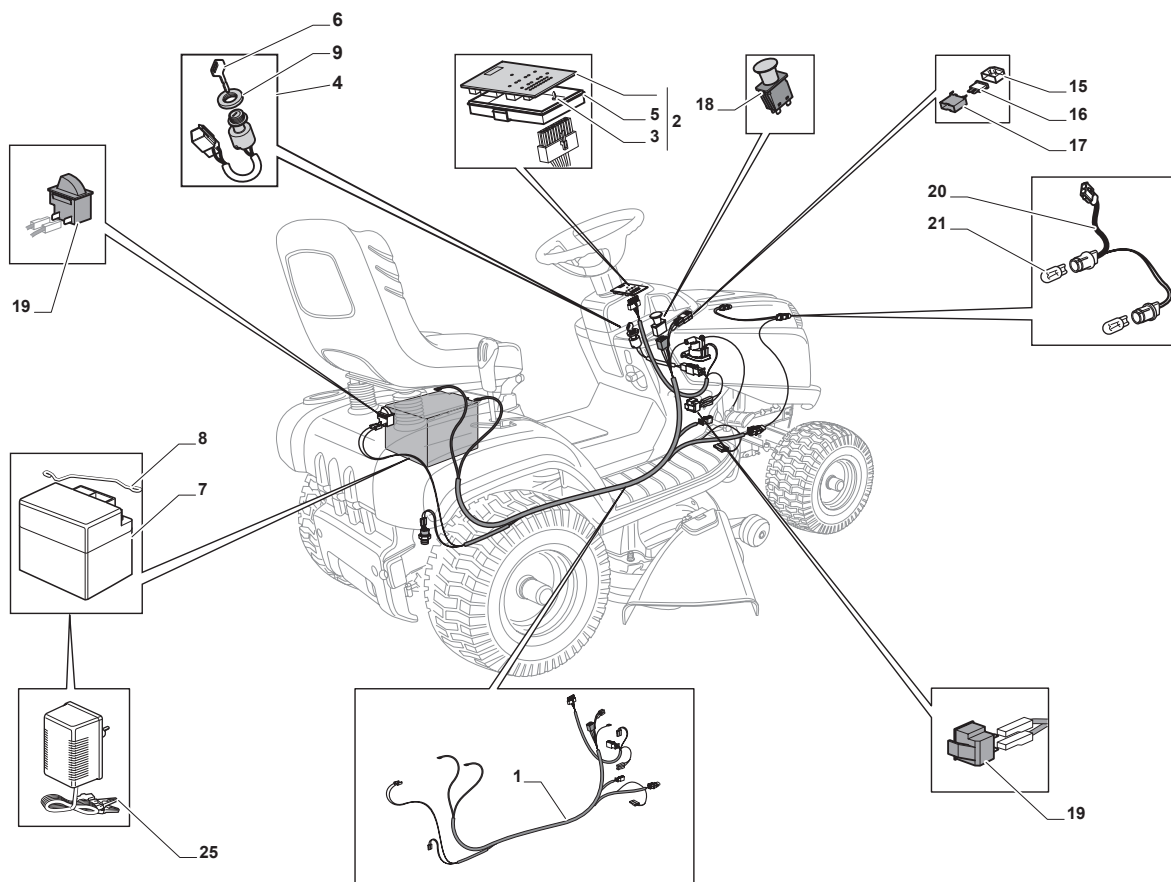

Fig.	Quantity	Part No	Description	Notes
1	1	125795001/1	Cap	
2	4	125943010/0	Screw	
3	1	325735126/0	Fuel Tank	
4	1	118375051/1	Fair Led	
5	1	138780531/0	Fuel Tube	
6	1	112735599/0	Screw	
7	4	112735109/2	Screw	
8	1	118738227/0	Exhaust Pipe Kohler 16-18	
9	6	112540260/0	Grower	
10	2	112737450/0	Screw	
11	1	325108045/1	Conveyor	
21	2	112792611/0	Screw	
23	1	382598063/0	Muffler Protection	
24	1	182750004/0	Single-Cylinder Muffler	
25	1	112360425/0	Nut	
27	2	112540260/0	Grower	
35	1	325394531/0	Knob	
36	1	182000216/0	Accelerator	
37	1	112726389/0	Screw	
38	1	112290800/0	Nut	
39	2	112726389/0	Screw	
40	2	112540020/0	Washer	
41	2	112521310/0	Washer	
42	1	114363697/0	Label	