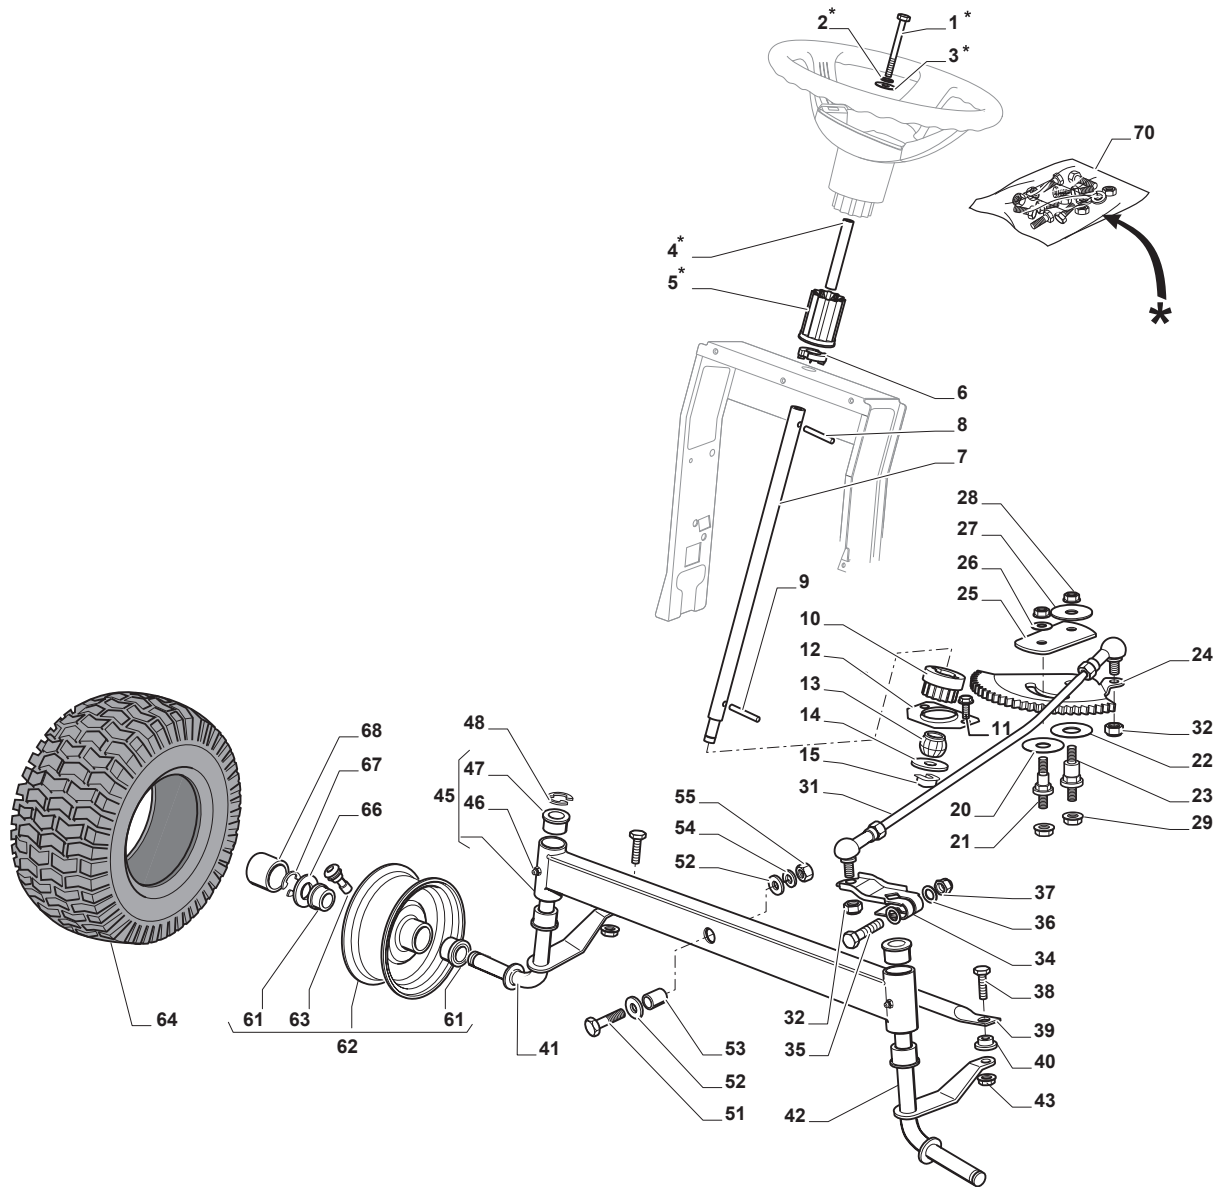

SDX 108 HYDRO

Ride-on SD98 - 108 Steering

Issue 8 - 2015

Fig.	Quantity	Part No	Description	Notes
64	2	125590014/0	Tyre	13 inch
64	2	125590018/0	Tyre	13 inch
64	2	125590020/0	Tyre	15 inch
64	2	127590066/0	Tyre	15 inch
66	2	125670005/1	Washer	
67	2	112001010/0	Benzing Ring	
68	2	322110233/0	Hub Cover	Standard Version - Black
70	1	382180124/0	Screw	
68	2	322110239/0	Hub Cover	Stiga Style