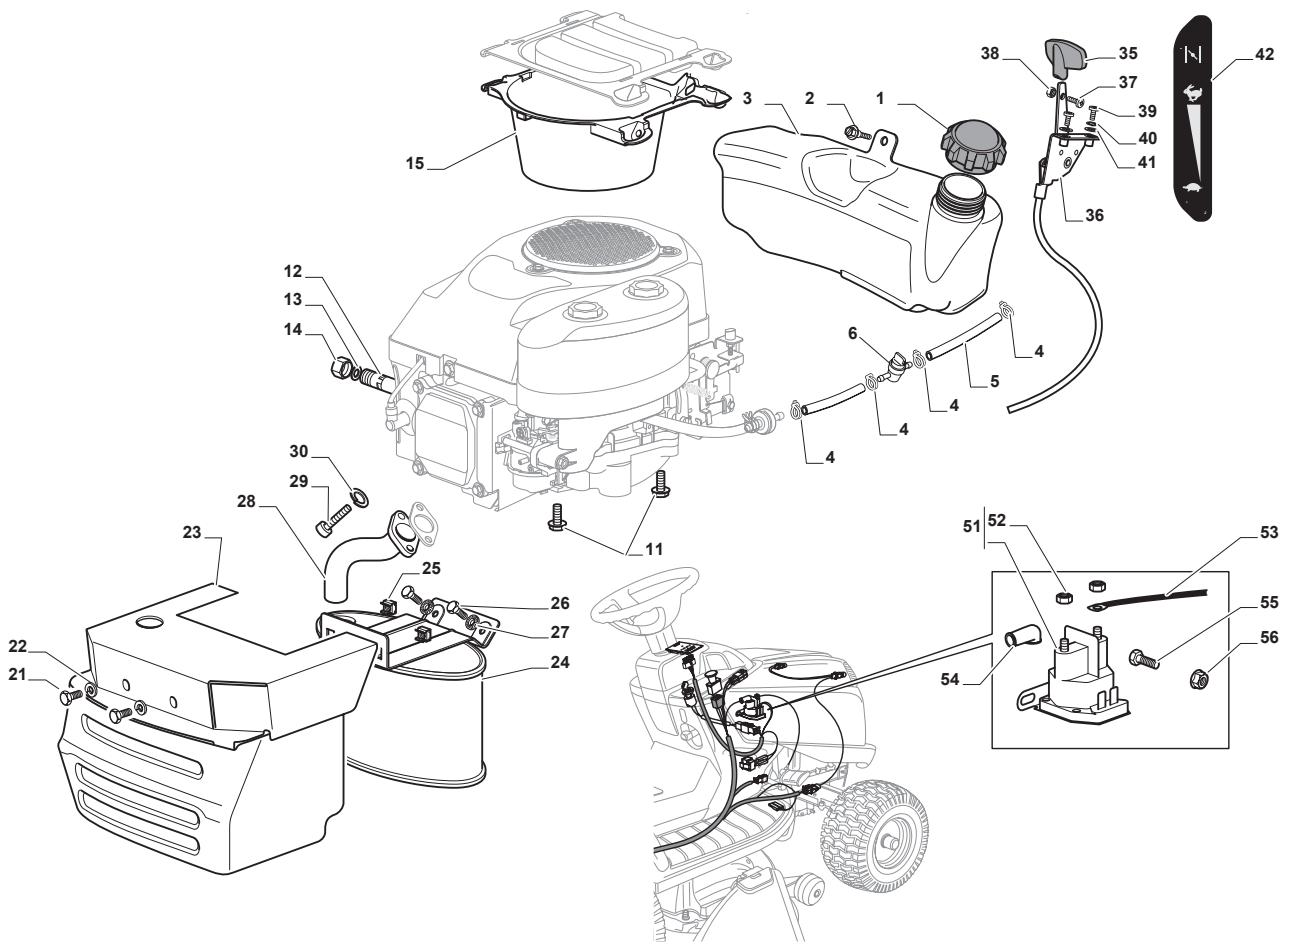

# SDX 108 HYDRO

Ride-on SD98 - 108 Guards

Issue 8 - 2015

Fig.	Quantity	Part No	Description	Notes
1	1	325600087/1	Exit Protection	
2	1	125510073/0	Fulcrum Pin	
3	1	125430242/1	Spring	
4	1	112141418/0	Cotter Pin	
11	1	325600088/0	Right Belt Protection Carter	
12	4	125943006/0	Screw	
13	1	325600089/0	Left Belt Protection	
16	1	325060154/0	Case	
17	1	325600082/0	Guard	
18	4	125943011/0	Screw	
19	1	325060155/0	Case	
20	1	325600083/0	Guard	
21	2	127943051/0	Screw	
22	2	112437506/0	Plate	

Fig.	Quantity	Part No	Description	Notes
6	1	118562996/0	Shut out valve	
1	1	125795001/1	Cap	
2	4	125943006/0	Screw	
3	1	325735126/0	Fuel Tank	
4	4	118375051/1	Fair Led	
5	1	325869057/0	Connecting Tube	
11	4	112735108/1	Screw	
12	1	127598060/0	Oil Discharge Extension	
13	1	118401001/1	Oil Seal	
14	1	118737849/0	Plug	
15	1	325108044/1	Conveyor	
21	2	112792611/0	Screw	
22	2	112540260/0	Grower	
23	1	382598045/0	Muffler Protection	
24	1	182750010/0	Muffler	
25	2	112360425/0	Nut	
26	2	112792611/0	Screw	
27	2	112540260/0	Grower	
28	1	118738231/1	Exhaust Tube	
29	2	112737450/0	Screw	
30	2	112540260/0	Grower	
35	1	325394531/0	Knob	
36	1	182000215/0	Accelerator	
37	1	112726389/0	Screw	
38	1	112290800/0	Nut	
39	2	112726389/0	Screw	
40	2	112540020/0	Washer	
41	2	112521310/0	Washer	
42	1	114363697/0	Label	
51	1	118736111/0	Starter Relay	
52	2	112360352/0	Nut	
53	1	125065002/0	Cable	
54	1	118564864/1	Protection	
55	1	112790781/0	Screw	
56	2	112154510/0	Nut	