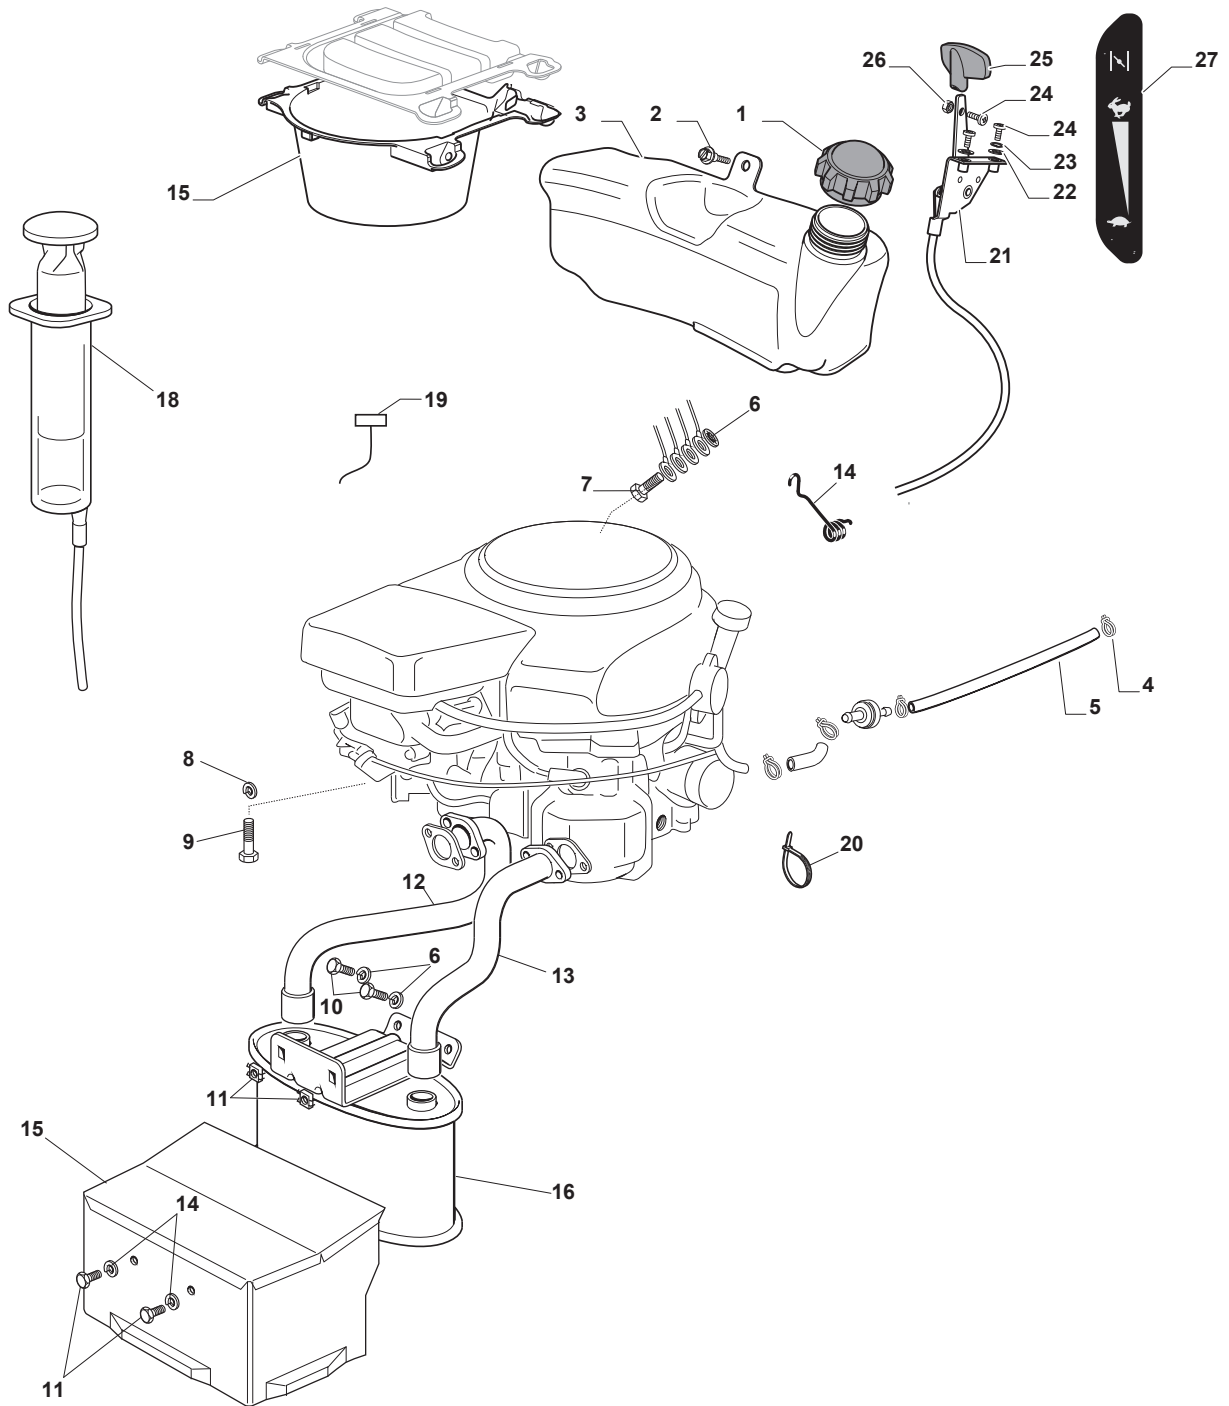

Fig.	Quantity	Part No	Description	Notes
1	1	125795001/1	Cap	
2	4	125943010/0	Screw	
3	1	325735126/0	Fuel Tank	
4	1	325108044/1	Conveyor	
12	1	325869057/0	Connecting Tube	
13	2	118375051/1	Fair Led	
14	1	112583500/0	Grower	
15	2	112583500/0	Grower	
16	2	112793102/0	Screw	
17	2	112735802/0	Screw	
18	2	112583500/0	Grower	
19	2	112691100/0	Screw	
20	2	112154210/0	Nut	
21	1	112155000/0	Nut	
22	1	127598060/0	Oil Discharge Extension	
23	1	118737849/0	Plug	
24	1	118401001/1	Oil Seal	
25	2	112792611/0	Screw	
26	2	112540260/0	Grower	
27	1	182750010/0	Muffler	
28	2	112360425/0	Nut	
29	1	382598053/0	Muffler Protection	
30	2	125943012/0	Screw	
31	2	112583500/0	Grower	
32	2	112791213/1	Screw	
33	2	112154510/0	Nut	
34	1	133567000/0	Relay	
35	1	325394531/0	Knob	
36	1	184000251/1	Accelerator	
37	1	112726389/0	Screw	
38	1	112290800/0	Nut	
39	2	112726389/0	Screw	
40	2	112540020/0	Washer	
41	2	112521310/0	Washer	
42	1	114363697/0	Label	
43	1	125090006/0	Choke Control	
44	1	125730023/0	Intake Separator	

Fig.	Quantity	Part No	Description	Notes
1	1	125795001/1	Cap	
2	4	125943010/0	Screw	
3	1	325735126/0	Fuel Tank	
4	2	118375051/1	Fair Led	
5	1	138780531/0	Fuel Tube	
6	3	112540260/0	Grower	
7	3	112793102/0	Screw	
8	4	112585100/0	Washer	
9	4	112735821/0	Screw	
10	2	112792611/0	Screw	
11	4	112360425/0	Nut	
12	1	118738256/0	Left Exhaust Connection	
13	1	118738257/0	Right Exhaust Connection	
14	2	112583500/0	Grower	
15	1	382598067/0	Muffler Protection	
16	1	182750003/0	Muffler Assy	
17	1	125430252/0	Spring	
18	1	118718000/0	Oil Emptying Syringe	
19	2	125090003/0	Choke Control	
20	2	133320022/0	Fastpoint Clamp Art.0384.Aa01	
21	1	182000201/2	Accelerator	
22	2	112521310/0	Washer	
23	2	112540020/0	Washer	
24	3	112726389/0	Screw	
25	1	325394531/0	Knob	
26	1	112290800/0	Nut	
27	1	114364617/0	Label	