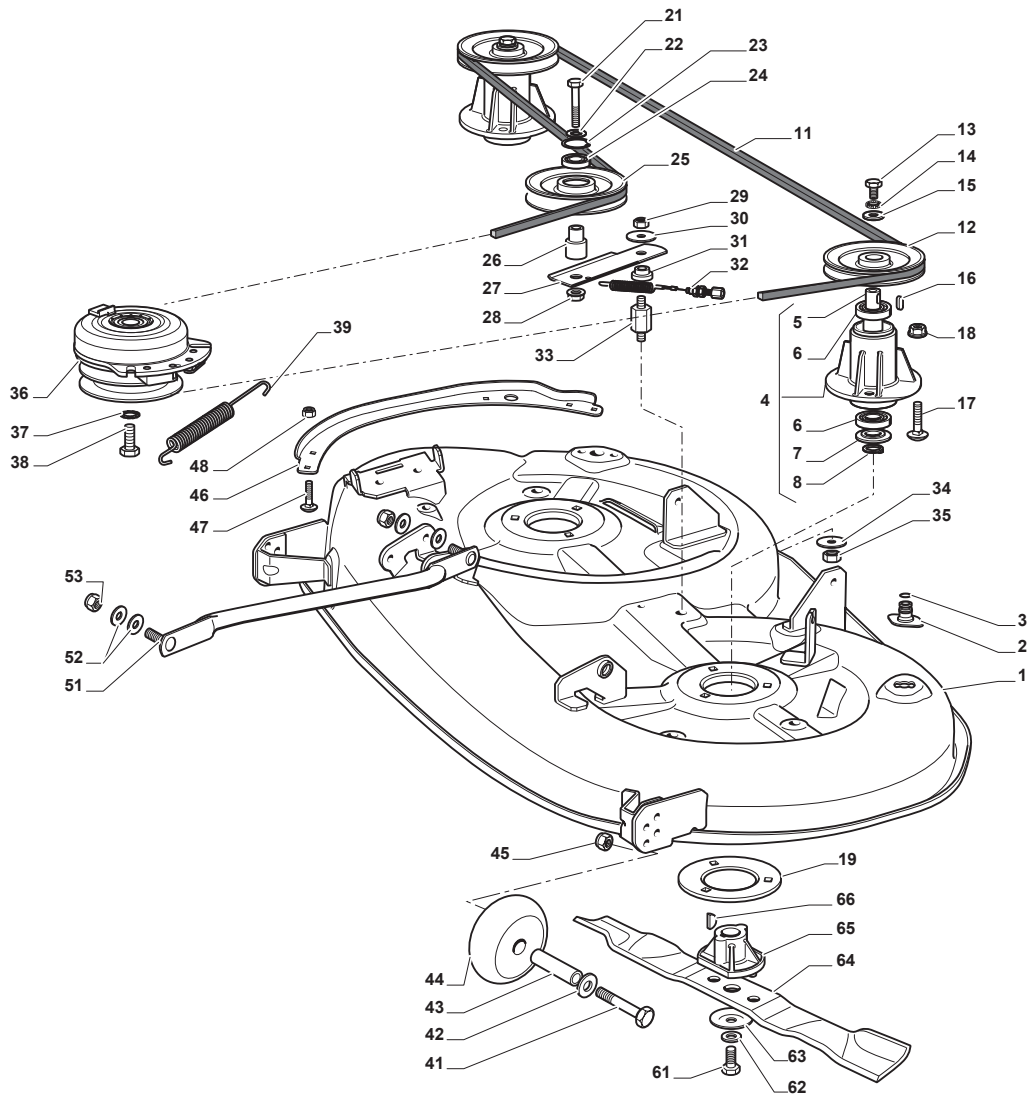

SDX 108 HYDRO

Ride-on SD98 - 108 Cutting Plate

Issue 8 - 2015

Fig.	Quantity	Part No	Description	Notes
1	1	382565069/2	Cutting Plate Black	
33	1	125160057/1	Spacer	
47	5	112815205/0	Screw