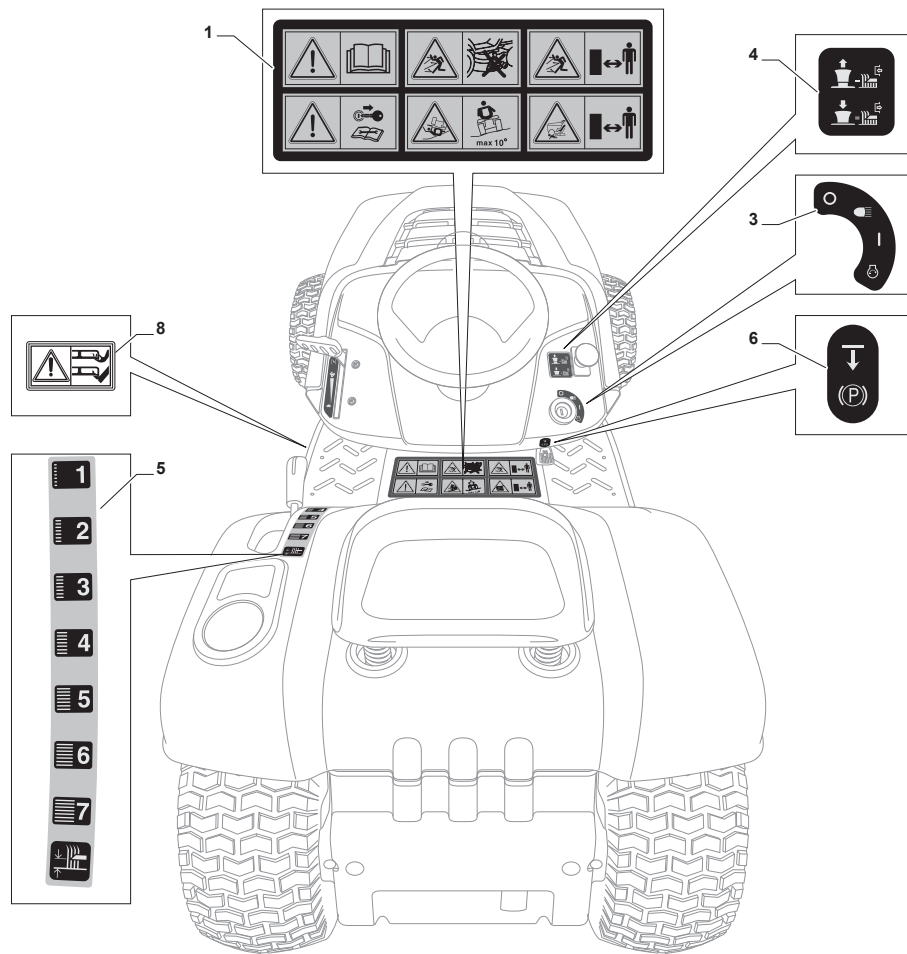

SDX 108 HYDRO

Ride-on SD98 - 108 Labels

Issue 8 - 2015

Fig.	Quantity	Part No	Description	Notes
5	1	114366142/0	Label	
1	1	114362365/1	Label	
3	1	114363699/0	Label	
4	1	114361438/0	Label	
6	1	114363700/0	Label	
8	1	114356699/1	Label