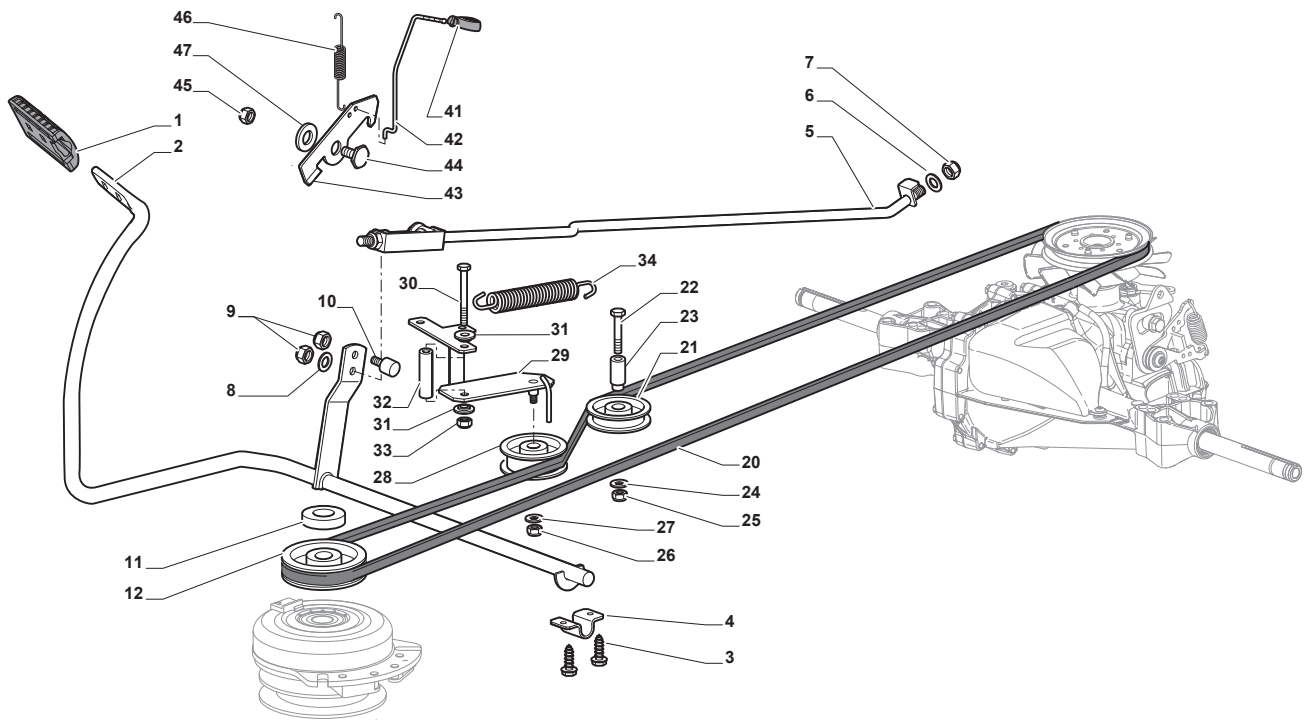

# SDX 108 HYDRO

Ride-on SD98 - 108 Steering

Issue 8 - 2015

Fig.	Quantity	Part No	Description	Notes
64	2	125590014/0	Tyre	13 inch
64	2	125590018/0	Tyre	13 inch
64	2	125590020/0	Tyre	15 inch
64	2	127590066/0	Tyre	15 inch
66	2	125670005/1	Washer	
67	2	112001010/0	Benzing Ring	
68	2	322110233/0	Hub Cover	Standard Version - Black
70	1	382180124/0	Screw	
68	2	322110239/0	Hub Cover	Stiga Style

Fig.	Quantity	Part No	Description	Notes
44	1	122524970/3	Pin	
1	1	325110409/0	Clamp Cover	
2	1	382000641/0	Pedal	
3	4	112735599/0	Screw	
4	2	325547231/0	Plate	
5	1	382000576/0	Rod	
6	1	112521360/0	Washer	
7	1	112156602/0	Nut	
8	1	325670011/0	Antifriction Washer	
9	2	112155000/0	Nut	
10	1	125510116/0	Pin	
11	1	125160021/0	Spacer	
12	1	125601577/0	Pulley	
20	1	135062003/0	Belt	
21	1	325601599/0	Pulley	
22	1	112691400/0	Screw	
23	1	125160083/0	Spacer	
24	1	112523060/0	Washer	
25	1	112155000/0	Nut	
26	1	112155000/0	Nut	
27	1	112523060/0	Washer	
28	1	125601554/0	Pulley	
29	1	382318245/0	Lever	
30	1	112691600/0	Screw	
31	2	125038002/1	Bushing	
32	1	125160027/0	Spacer	
33	1	112155000/0	Nut	
34	1	125430262/0	Spring	
41	1	125394509/1	Knob	
42	1	125033113/0	Rod	
43	1	325253011/1	Hook	
44	1	122524970/2	Fulcrum Pin	
45	1	112155000/0	Nut	
46	1	125430213/0	Spring	
47	1	112523060/0	Washer	