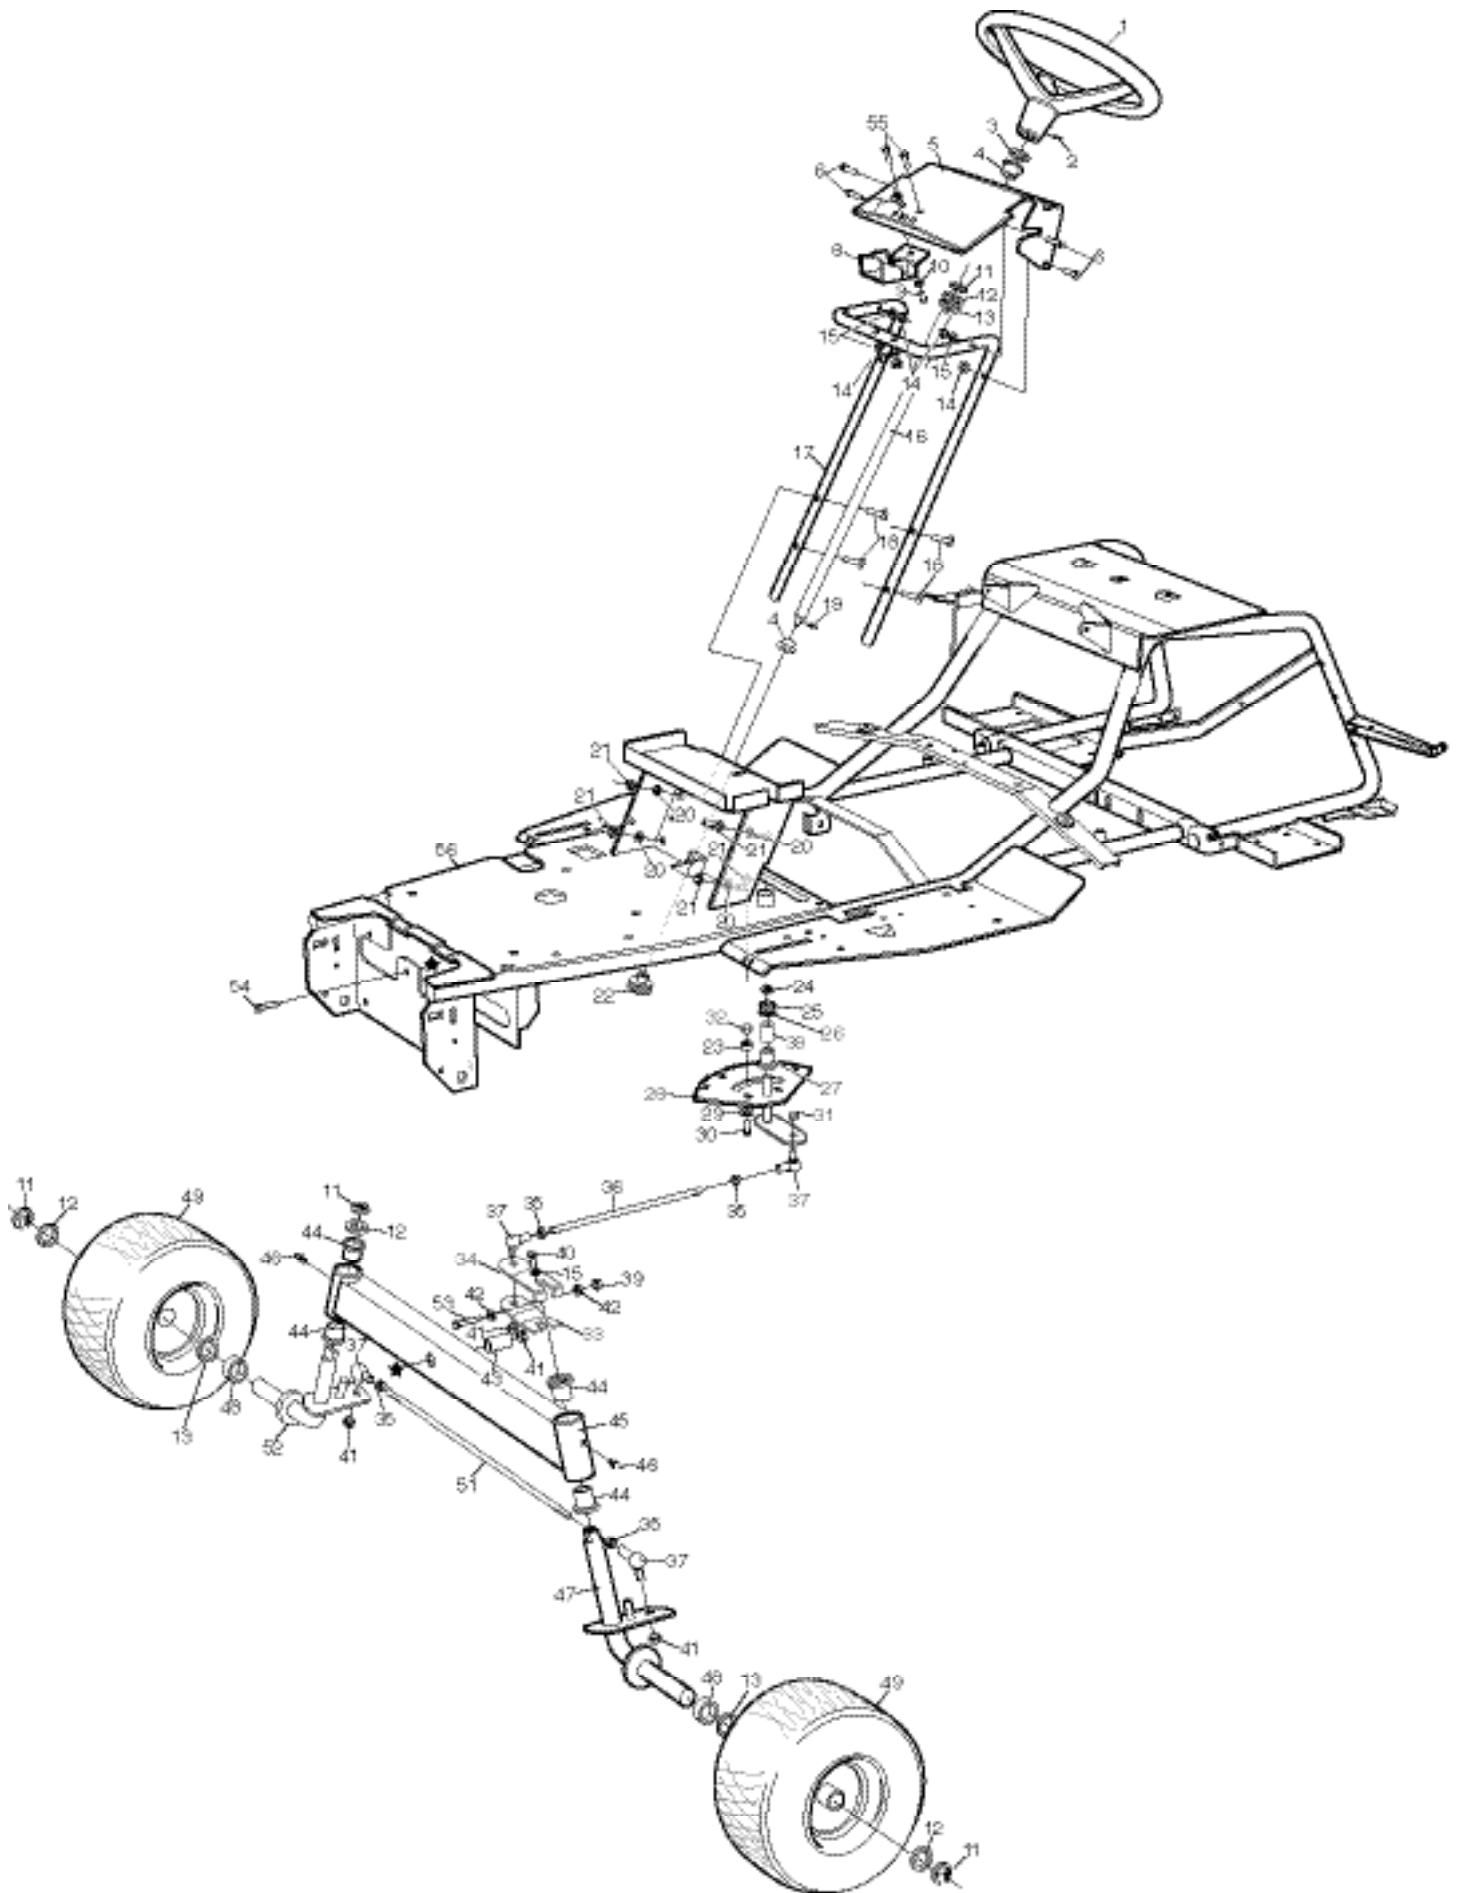

ITEM NO.	DESCRIPTION.	PART NO.	QTY.	ITEM NOTE.
1	Steering Wheel	AL514013	1	
2	Roll Pin	AL700664	1	
3	Washer	AL521115	1	
4	Bush Flanged	AL514197	2	
5	Cover	AL514085	1	
6	Bolt	AL700553	6	
7	Nut	AL321126	1	
8	Hood Lock Down	AL514416	1	
9	Bolt	AL700555	1	
10	Washer	AL700200	1	
11	Clip	AL702724	4	
12	Washer	AL700719	1	
13	Shim	AL701166	3	
14	Nut	AL700276	6	
15	Washer	AL700148	6	
16	Steering Rod	AL514032	1	
17	Support Rod	AL514049	1	
18	Bolt	AL703191	4	
19	Key	AL704275	1	
20	Washer	AL701765	4	
21	Nut	AL700121	5	
22	Steering Gear	AL514009	1	
23	Spacer	AL51438730	1	
24	C Clip	AL702893	1	
25	Washer	AL702574	1	
26	Washer	AL704540	1	
27	Spacer	AL461109	1	
28	Quadrant Assembly	AL46110530	1	
29	Washer	AL521123	1	
30	Bolt	AL702381	1	
31	Nut	AL461231	1	
32	Nut	AL704537	1	
33		AL46110730	1	
34		AL46110830	1	
35	Nut	AL700109	4	
36	Rod	AL51468530	1	
37	Ball Joint	AL514701	4	
38		AL461110	1	
39	Nut	AL348988	1	
40	Bolt	AL523134	1	
41	Nut	AL461231	4	
42	Washer	AL701083	2	
43	Bushing	AL51436030	1	
44	Bush Flanged	AL514042	4	
45	Axle	AL514477	1	
46	Nipple-Grease	AL700203	1	
47	LH Axle	AL521170	1	
48	Bearing	AL521268	2	
49	Wheel Assembly	AL52104640	2	
50	Inner Tube	AL546220	2	Not Illustrated
51	Rod	AL51404130	1	
52	RH Axle	AL521171	1	
53	Bolt	AL701985	1	
54	Bolt	AL702812	1	
55	Bolt	AL701489	2	
56	Chassis	AL51405101	1