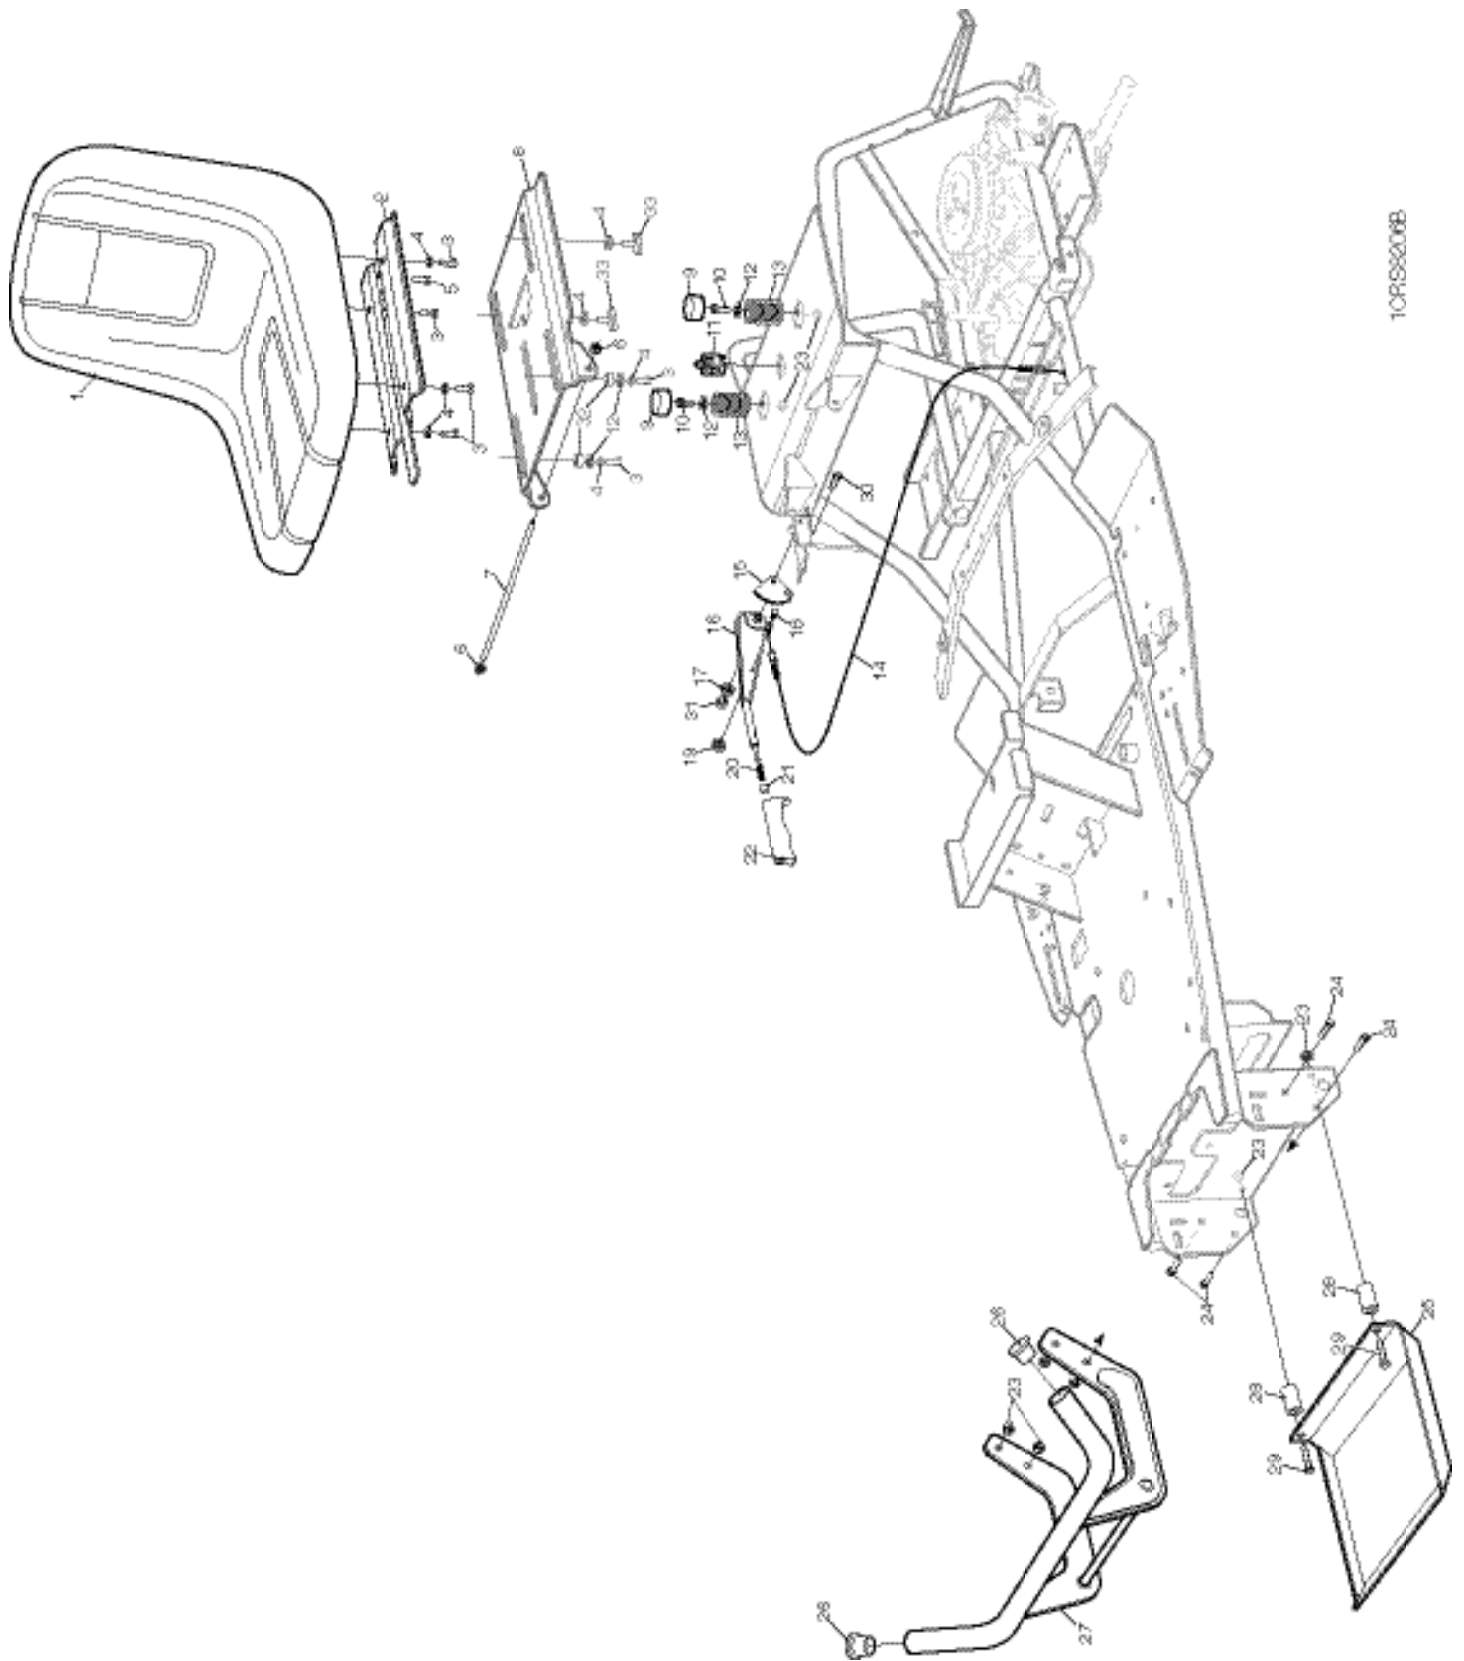

1CRS3209B

ITEM NO.	DESCRIPTION.	PART NO.	QTY.	ITEM NOTE.
1	Seat	AL514167	1	
2	Seat Plate	AL514611	1	
3	Screw	AL700051	6	
4	Washer	AL701765	8	
5	Bolt	AL518560	1	
6	Star Washer	AL510566	2	
7	Articulated Rod	AL51414130	1	
8	Base - Seat	AL521395	1	
9	Cap Cover	AL514346	2	
10	Screw	AL701006	2	
11	Seat Switch	AL514327	1	
12	Washer	AL700150	4	
13	Spring	AL514307	2	
14	Cable	AL514157	1	
15	Gear Segment	AL625877	1	
16	Lever	AL514224	1	
17	Washer	AL700151	1	
18	Bolt	AL704264	1	
19	Washer - Star	AL504729	1	
20	Spring	AL2045480006	1	
21	Button	AL2042850001	1	
22	Grip Handle	AL375725	1	
23	Nut	AL700121	4	
24	Bolt	AL700545	4	
25	Heat - Deflector	AL521475	1	
26	Plug	AL504516	2	
27	Bar - Front	AL52184401	1	
28	Rocker Stop	AL514299	2	
29	Screw	AL701011	2	
30	Bolt	AL701070	1	
31	Nut	AL700122	1	
32		AL521727	2	
33		AL521480	2