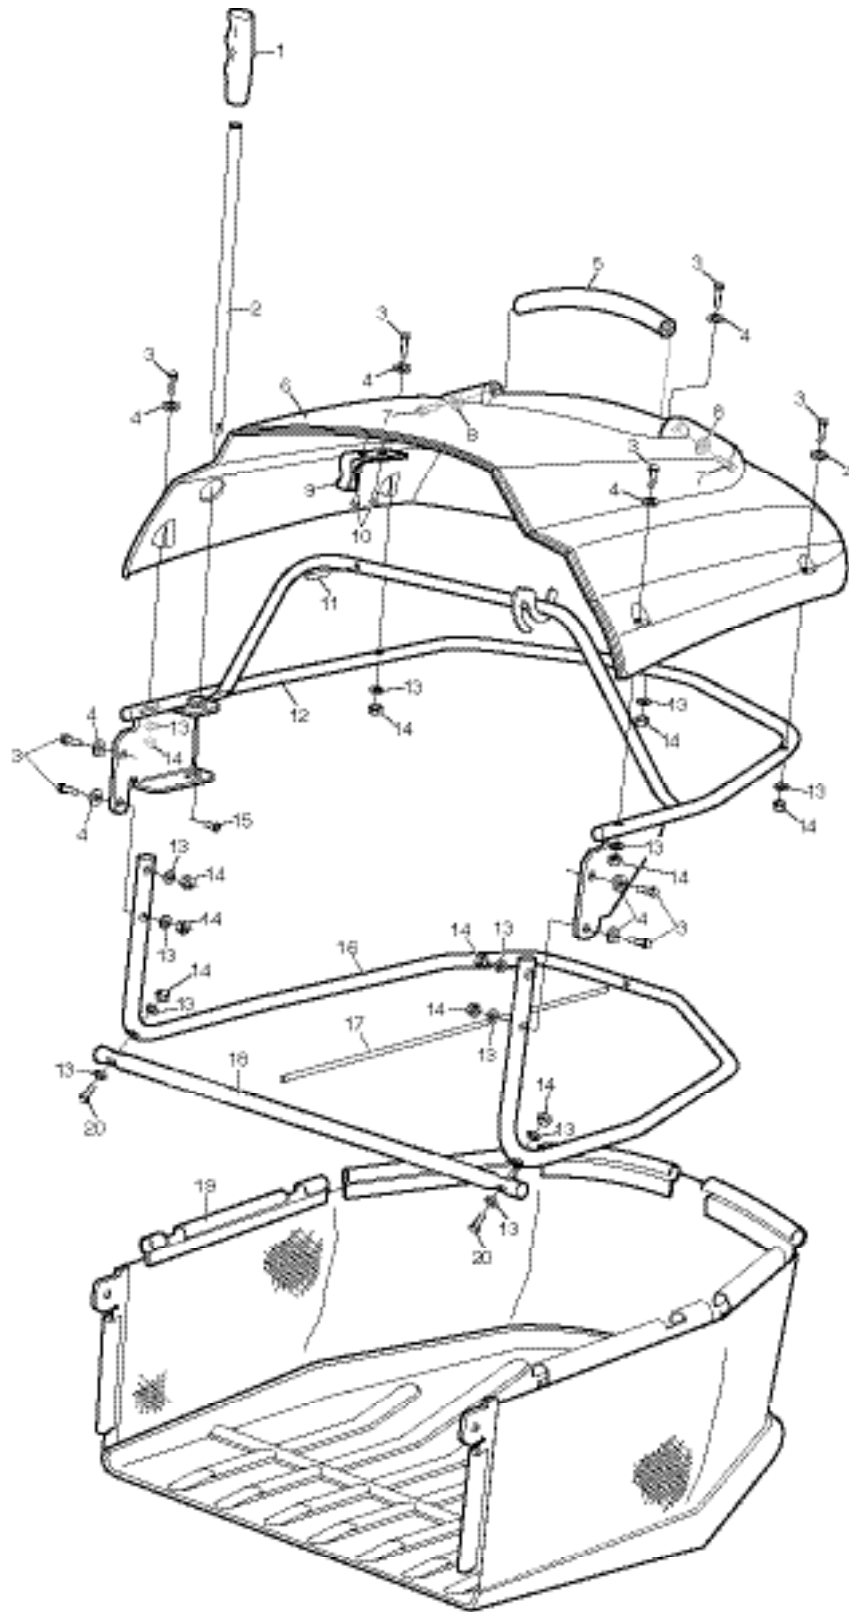

ITEM NO.	DESCRIPTION.	PART NO.	QTY.	ITEM NOTE.
1	Handle - Grip	AL514079	1	
2	Lever	AL51407830	1	
3	Screw Hexagon	AL703363	9	
4	Washer	AL703005	9	
5	Handle	AL514655	1	
6	Cover	AL514006	1	
7	Bolt	AL514802	2	
8	Washer	AL700148	2	
9	Latch	AL521038	1	
10	Screw	AL348954	2	
11	Pin	AL700166	1	
12	Frame - Upper Grass Collector	AL52129201	1	
13	Washer	AL700137	13	
14	Nut	AL700276	11	
15	Screw	AL510433	1	
16	Frame - Lower Grass Collector	AL514182	1	
17	Bar	AL51424330	1	
18	Bar	AL514183	1	
19	Grassbag Fabric	AL514080	1	
20	Screw	AL703563	2