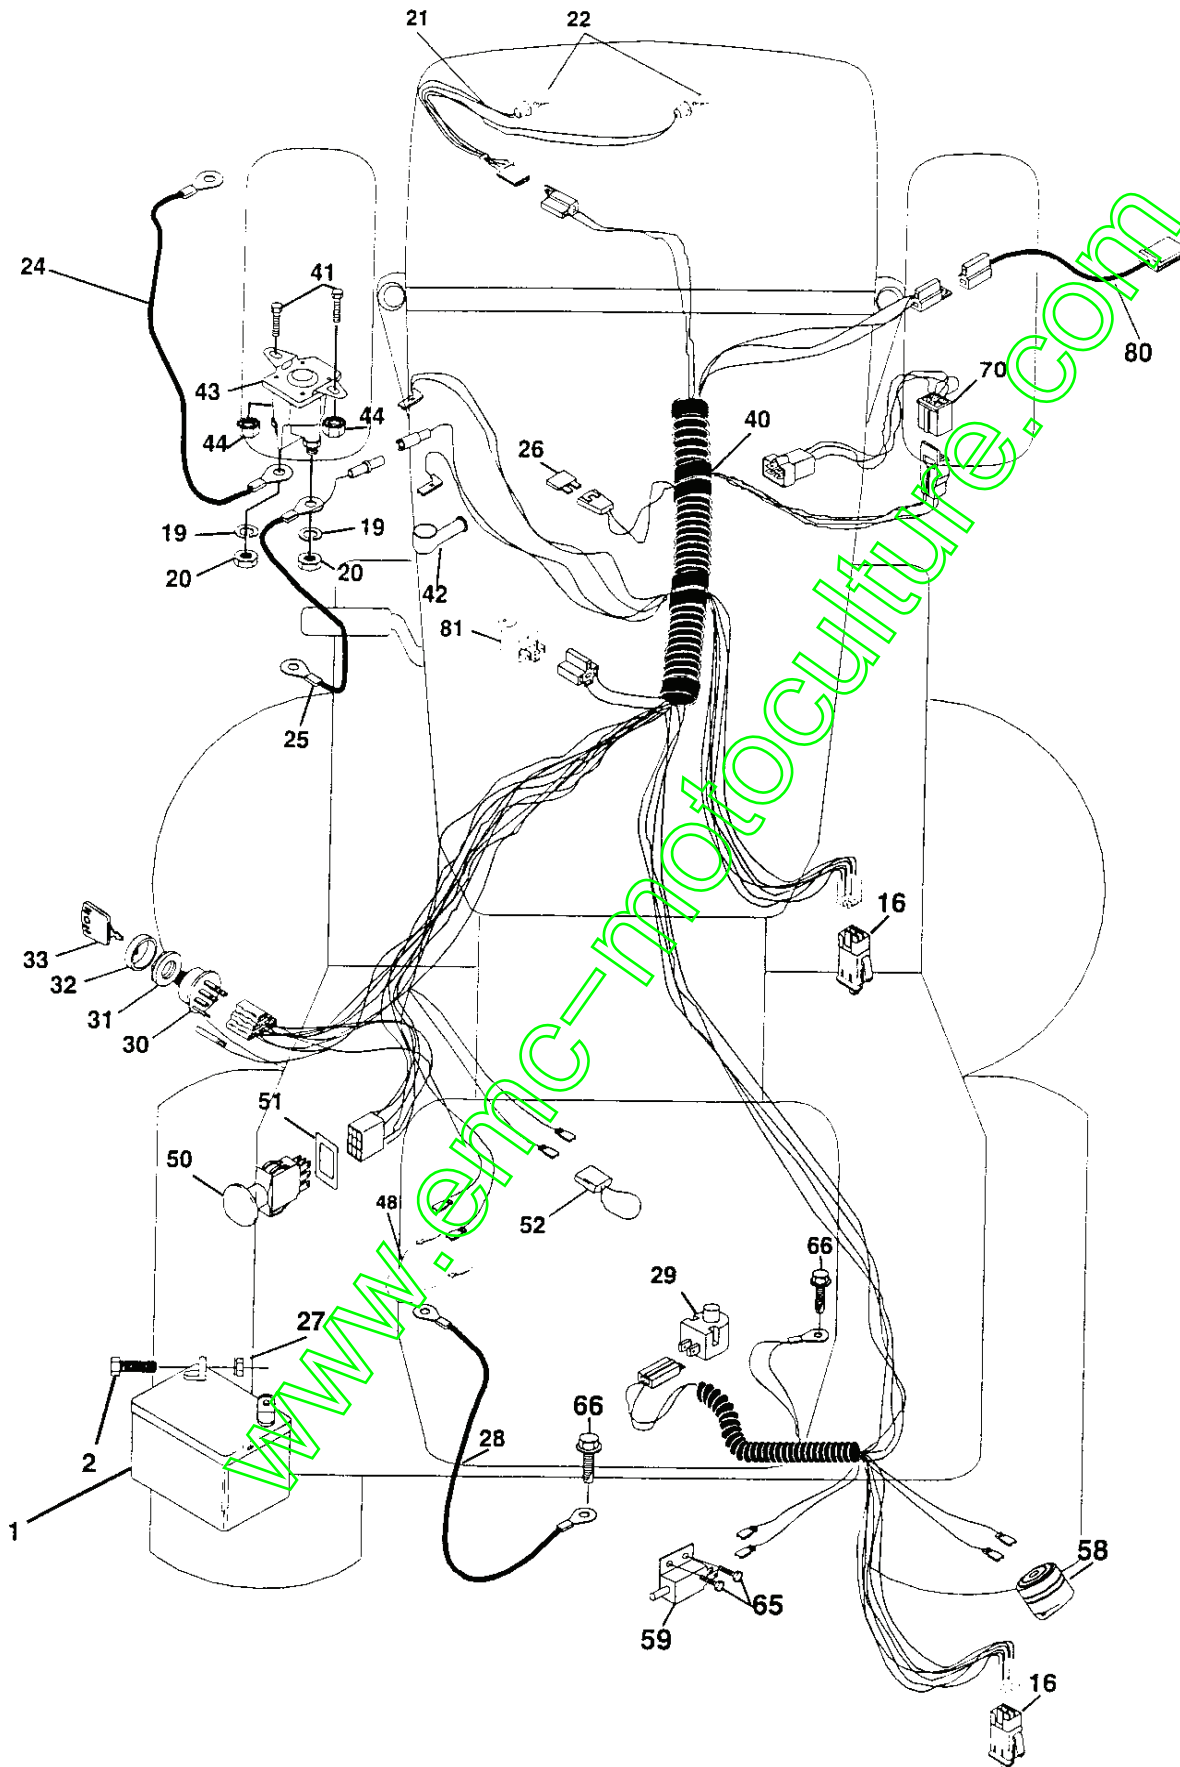

# REPAIR PARTS

TRACTOR- -MODEL NO. BL1336RB (BL1336RBA) PRODUCT NO. 954 21 00-19  
ELECTRICAL

**REPAIR PARTS**

**TRACTOR- -MODEL NO. BL1336RB (BL1336RBA) PRODUCT NO. 954 21 00-19**  
**ELECTRICAL**

KEY NO.	PART NO.	DESCRIPTION
1	532144925	Battery 12 Volt 25 AMP Wet
2	874760412	Bolt Hex Hd 1/4-20 Unc X 3/4
16	532153664	Switch Interlock Push-In
19	810090400	Washer Lock 1/4
20	873350400	Nut Jam Hex 1/4-20 Unc
21	532166181	Harness Asm Light W/4152J
22	532004152	Bulb Light #1156
24	532108423	Cable Battery 6 Ga 16" Red
25	532165987	Cable Battery Crd 56" Red
26	532166180	Fuse 15 Amp
27	873510400	Nut Keps Hex 1/4-20 Unc
28	532127725	Cable Ground 6Ga 18" Black
29	532160784	Switch Plunger Normal Op Olive
30	532140301	Switch Ignition 4Pos W/Lights
31	532124211	Nut Ignition #125
32	532141226	Cover Switch Ignition #121
33	532122147	Key Ign Molded Indak
40	532166158	Harness Ign Crd Elect
41	871110408	Bolt Flk Fin Hex 1/4-20 Unc X 1/2
42	532131563	Cover Terminal Red
43	532145673	Solenoid
44	873640400	Nut Keps Blk Hex 1/4-20 Unc
48	532140844	Adapter Ammeter Rectangular
50	532154959	Switch PTO 3PDT Black Delta 96
51	532140405	Ring Retainer PTO
52	532141940	Protection Wire Loop
58	532165943	Buzzer Crd
59	532166299	Switch FBI CRD
65	817211008	Screw Slftp #10-16 x 1/2 Ty-Ab
66	817490608	Screw Thdrol 3/8-16 x 1/2 Ty-Tt
70	532166661	Harness Engine
80	532146685	Harness Clutch EVX
81	532109748	Relay Asm

**NOTE:** All component dimensions given in U.S. inches.  
 1 inch = 25.4 mm.