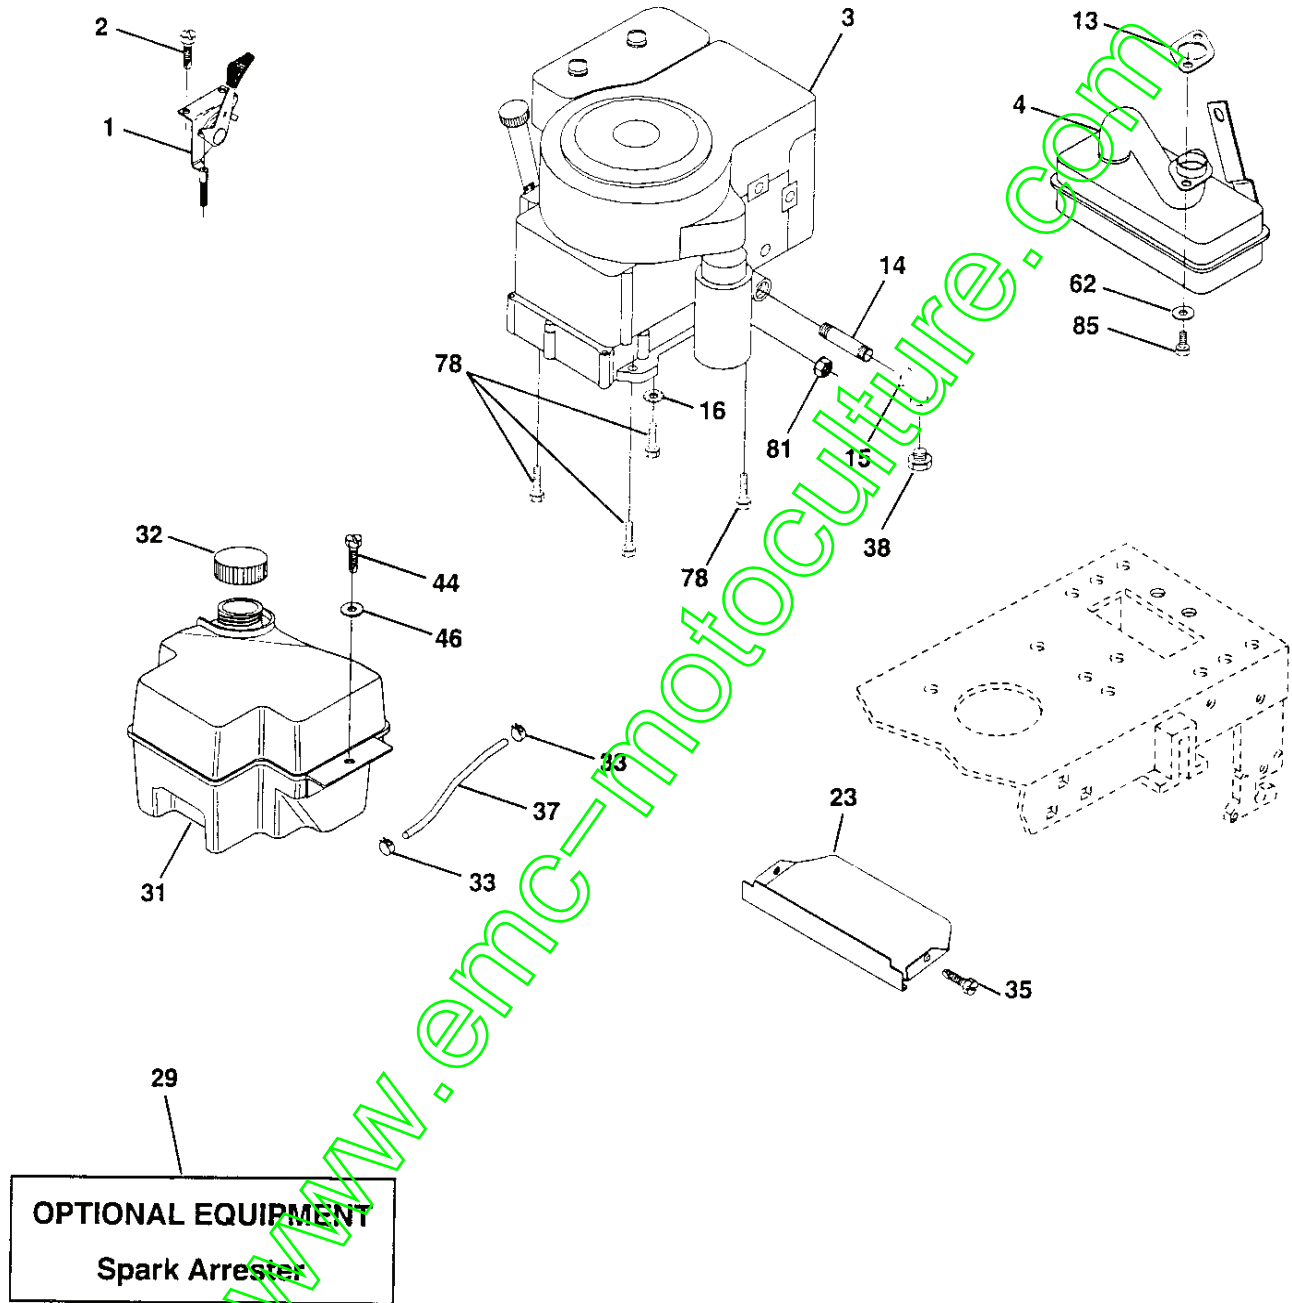

REPAIR PARTS

TRACTOR- -MODEL NO. BL1336RB (BL1336RBA) PRODUCT NO. 954 21 00-19 ENGINE

REPAIR PARTS

TRACTOR- -MODEL NO. BL1336RB (BL1336RBA) PRODUCT NO. 954 21 00-19
ENGINE

KEY NO.	PART NO.	DESCRIPTION
1	532157626	Control Throt /Ch Lh
2	817720410	Screw Hex Thd Cut 1/4-20x5/8 T
3	-----	Engine Tecumseh Model OHV130 (Order Parts from Engine Manufacturer)
4	532156700	Muffler Tecumseh
13	532165291	Gasket 1 313 Id Tin Plated
14	813280336	Nipple Pipe 4-1/2"
15	813200300	Elbow Std 90 Degree 3/8-18 Npt
16	811050600	Washer Lock Ext Tooth 3/8
23	532159880	Shield Browning/Debris Guard
29	532137180	Arrestor Spark
31	532161911	Tank Fuel 2.00 Fr
32	532140527	Cap Asm Fule Top Vent N/Lany
33	532123487	Clamp Hose Blk
35	817490512	Screw, Thdrol 5/16-18 x 3/4 Tyt
37	532137040	Line Fuel 20"
38	-----	Plug Oil Drain (Order From Engine Manufacturer)
44	817490412	Screw Hexwsh Thdrol 1/4-20x3/4
46	819091416	Washer 9/32 X 7/8 X 16ga
62	810040500	Washer Lock Hvy Hicl Spr 5/16
78	817490620	Screw Thdrol 3/8-16x1-1/4 Tytt
81	532128861	Nut Flange 1/4-20 Starter Nut
85	532123528	Bolt Hex Hd Phillips

NOTE: All component dimensions given in U.S. inches
1 inch = 25.4 mm