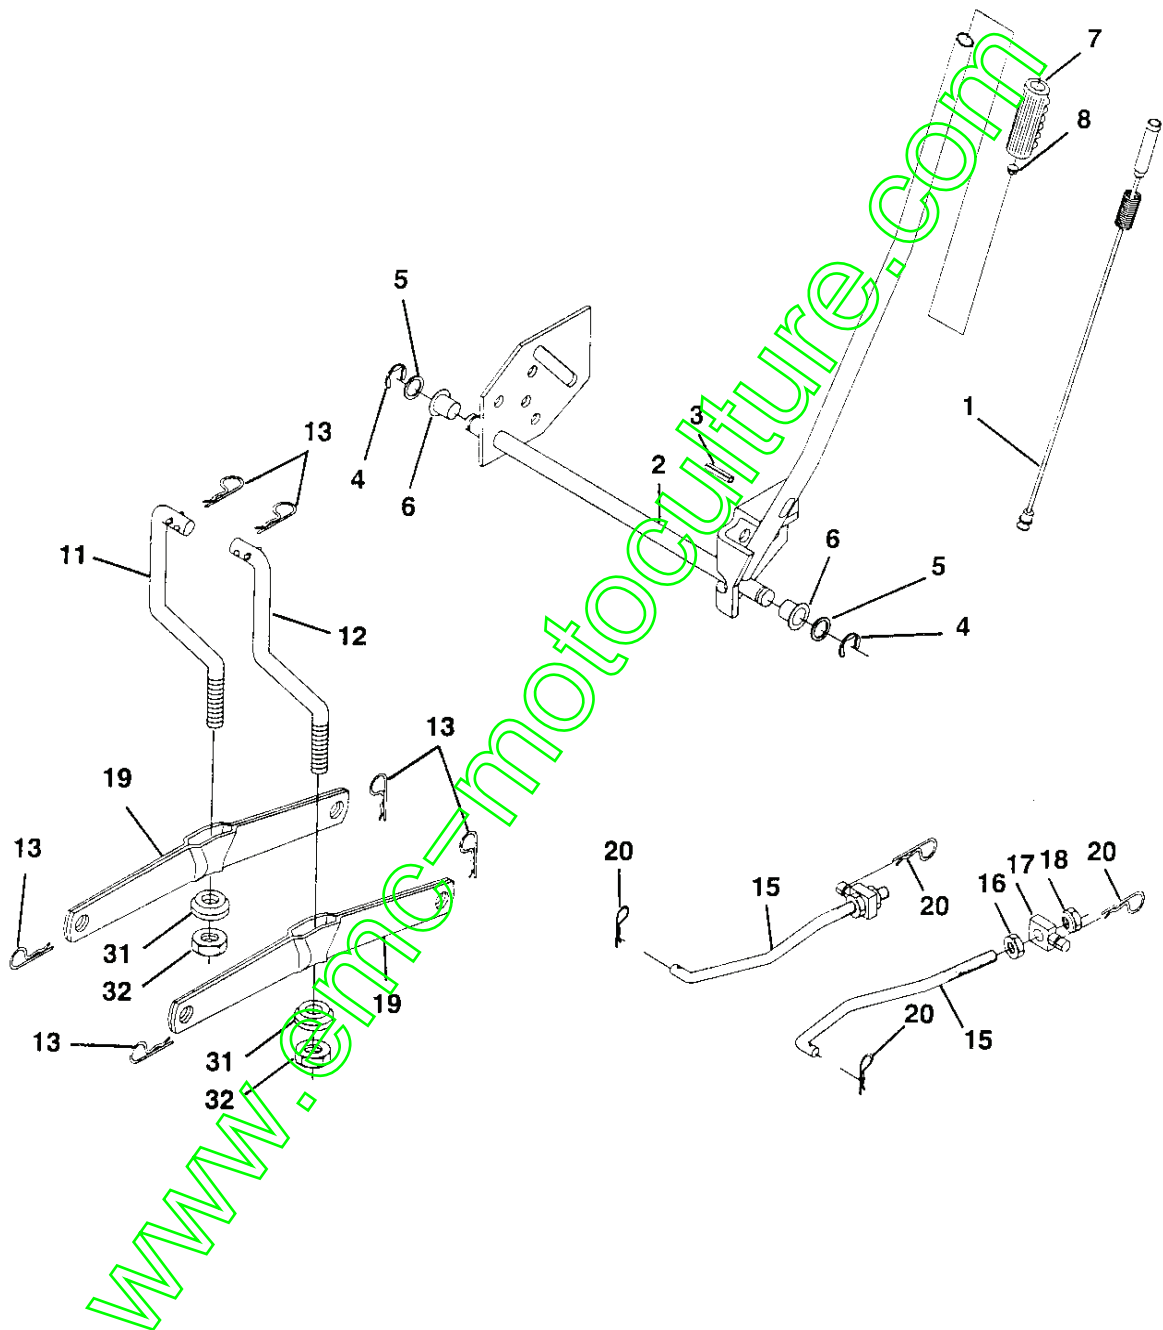

REPAIR PARTS

TRACTOR- -MODEL NO. BL1336RB (BL1336RBA) PRODUCT NO. 954 21 00-19
MOWER LIFT

REPAIR PARTS

TRACTOR- -MODEL NO. BL1336RB (BL1336RBA) PRODUCT NO. 954 21 00-19
MOWER LIFT

KEY NO.	PART NO.	DESCRIPTION
1	532159460	Washer Asm Inner Spring W/ Plunger
2	532159471	Shaft Asm. Lift
3	532105767	Pin Groove
4	812000002	E Ring #5133-62
5	819211621	Washer 21/32 x 1 x 21 Ga.
6	532120183	Bearing Nylon
7	532109413	Grip Handle
8	532124526	Button Plunger Black
11	532165829	Link Asm Lift L.H.
12	532165831	Link Asm Lift R.H.
13	532124670	Retainer Spring
15	532127218	Link Front
16	873350800	Nut Jam Hex 1/2-13 Unc
17	532130171	Trunnion Blk Zinc
18	873680800	Nut Crownlock 1/2-13 Unc
19	532139868	Arm Suspension Mower
20	532163552	Retainer Spring
31	532140302	Bearing Pwt. Lift. Spherical
32	873540600	Nut Crownlock 3/8-24

NOTE: All component dimensions given in U.S. inches
1 inch = 25.4 mm