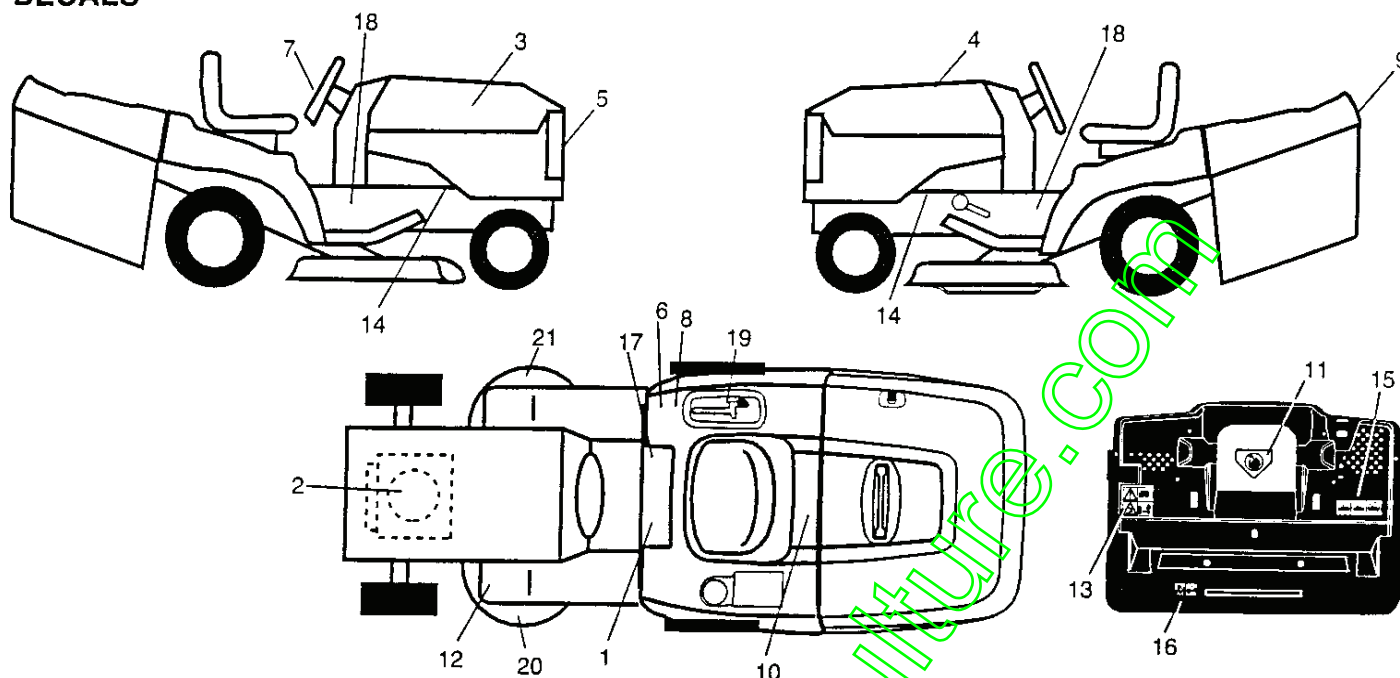

REPAIR PARTS

TRACTOR- -MODEL NO. BL1336RB (BL1336RBA) PRODUCT NO. 954 21 00-19

DECALS

KEY NO.	PART NO.	DESCRIPTION
1	532145498	Decal Read Owner's Manual Sym
2	532163856	Decal Hp Engine
3	532167075	Decal Hood Rh
4	532167077	Decal Hood Lh
5	532166287	Decal Lens Logo
6	532126187	Decal 100 DBA
7	532166285	Decal Ins Strg Whl
8	532145437	Decal Europe Stand Ce
9	532166708	Decal Fender Logo
10	532145005	Decal Bat Dan/Poi P/L Sym Wpr
11	532145494	Decal Mower Cut Finger Symbol
12	532159737	Decal Brake/Clutch Symbol L

KEY NO.	PART NO.	DESCRIPTION
13	532166959	Decal Warn Back Plate CRD
14	532159736	Decal Chassis Hot Muffler
15	532166961	Decal Oper Bag Presence CRD
16	532162598	Decal Drawbar Load Limit
17	532140837	Decal Saddle Brake Parking
18	532157648	Decal Chassis
19	532167734	Decal Console Hydro CRD Blk
20	532135013	Decal Enviro Deck
21	532166286	Decal Deck Sch 92 CRD
—	532138311	Decal Lift Handle
—	532157199	Pad Footrest
—	532166939	Manual Operator's (Euro)