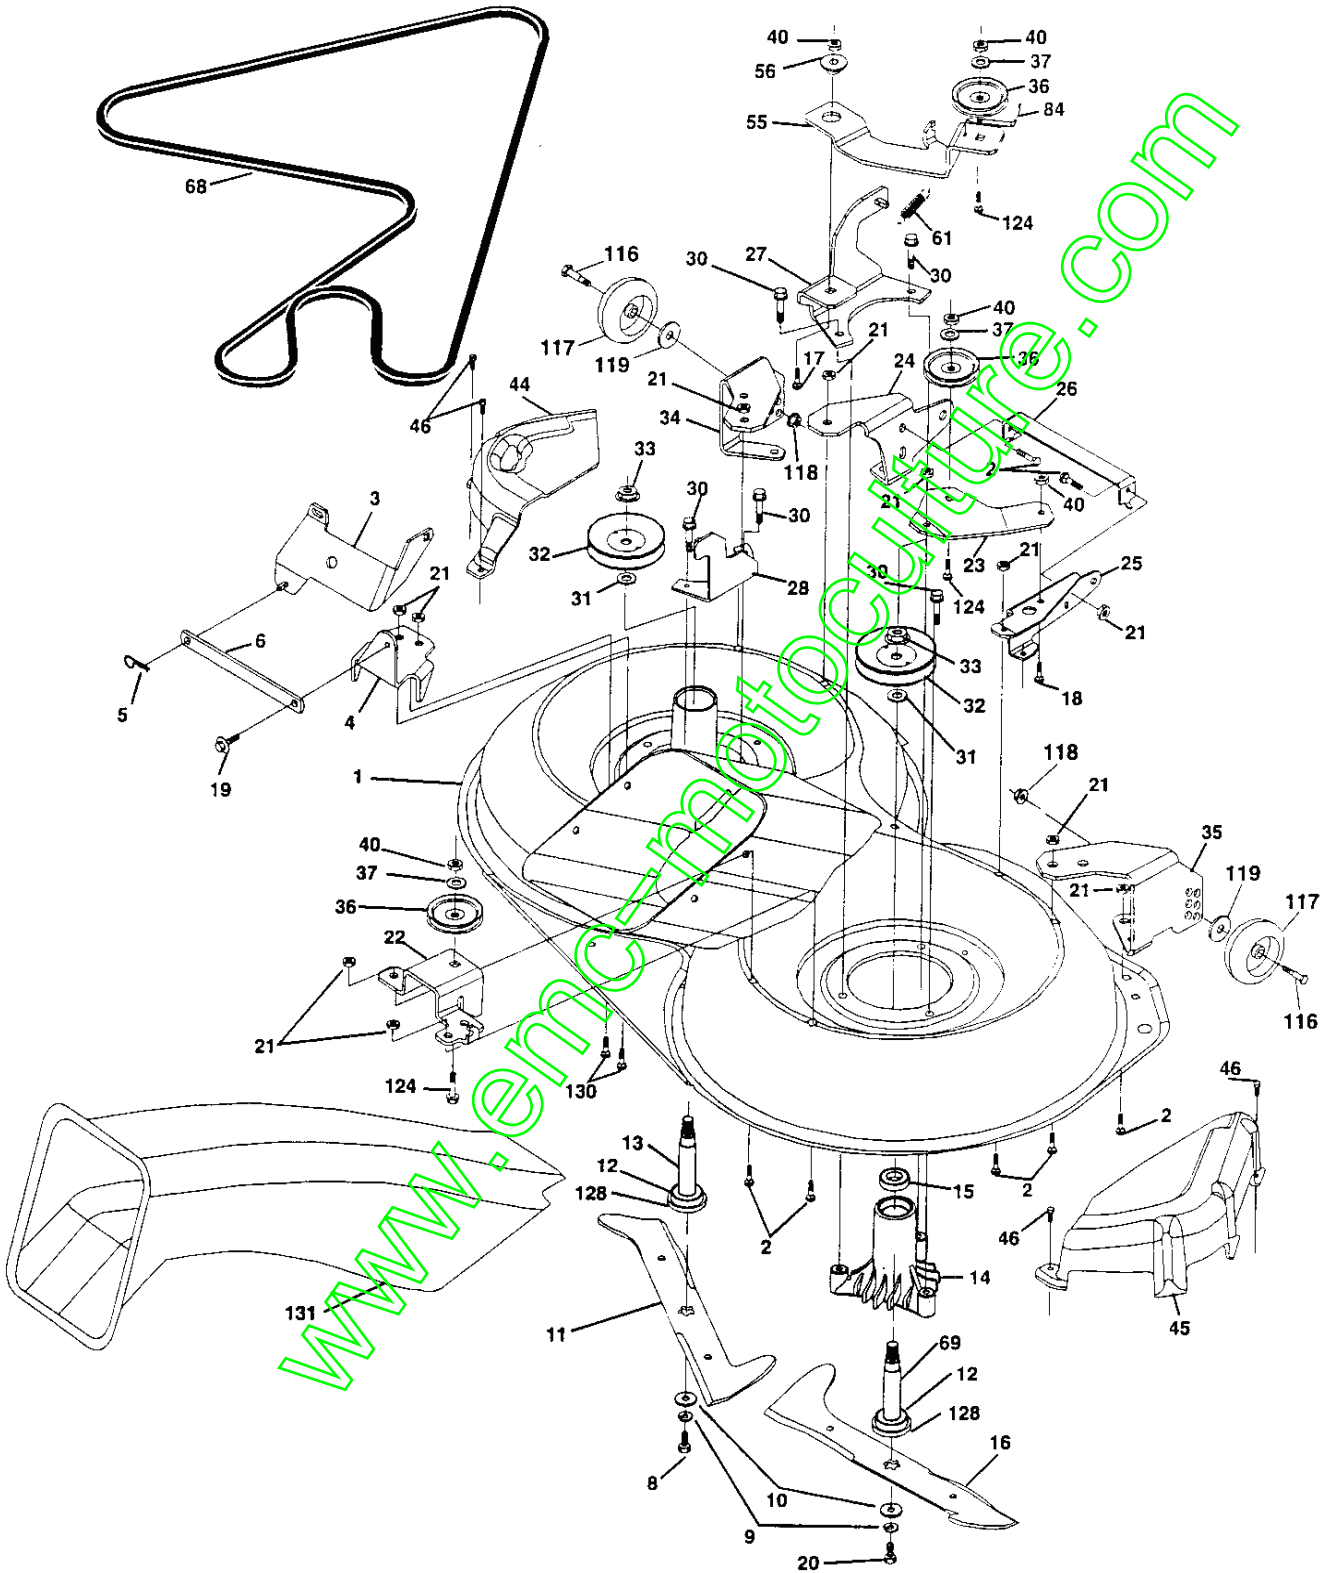

REPAIR PARTS

TRACTOR- -MODEL NO. BL1336RB (BL1336RBA) PRODUCT NO. 954 21 00-19 MOWER

REPAIR PARTS

**TRACTOR- -MODEL NO. BL1336RB (BL1336RBA) PRODUCT NO. 954 21 00-19
MOWER**

KEY NO.	PART NO.	DESCRIPTION	KEY NO.	PART NO.	DESCRIPTION
1	532165552	Housing Asm. Mower 92 CRD	33	532137266	Nut Flg Top Lock Cntr B 9/16
2	872140506	Bolt Rdhd Sqnk 5/16-18 Unc x 3/4	34	532165239	Bracket Gauge Wheel Lf 92 CRD
3	532165569	Bracket Asm. S-Bar Chass 92 CRD	35	532165238	Bracket Gauge Wheel Rf 92 CRD
4	532165558	Bracket Bar Sway Deck 92 CRD	36	532146763	Pulley Idler V-Groove Dim 4.25
5	532124670	Retainer Spring	37	819131316	Washer 11/32 x 13/16 x 16 Ga
6	532165557	Bar Sway 92 CRD	40	873680600	Nut Crownlock 3/8-16 Unc
8	532850857	Bolt 3/8-24 x 1.25 Gr8 Patched	44	532165724	Cover Mandrel Lh 92 CRD
9	810030600	Washer Lock Hvy 3/8 Unplated	45	532165556	Cover Mandrel Rh 92 CRD
10	532140296	Washer Hard Blade Mower vented	46	532137729	Screw Thd Roll 1/4-20 x 5/8
11	532165560	Blade 3-1 Lh 92 CRD	55	532165445	Arm Idler 92 CRD
12	532129895	Bearing Ball #6204 (Mandrel)	56	532122052	Spacer Retainer PM Mower
13	532137645	Shaft Asm. W/Lower Bearing	61	532165945	Spring Tension Belt
14	532128774	Housing Mandrel Vented (Machd)	68	532165555	Hex-Belt 92 Mower 105AA
15	532110485	Bearing Ball Mandrel	69	532165482	Shaft Asm W/Lwr Brg Rh Thd CRD
16	532165561	Blade 3-1 Rh 92 CRD	84	532156085	Keeper Belt Idler
17	872140610	Bolt Carriage 3/8-16 x 1-1/4	116	532137644	Bolt Shoulder
18	872110608	Bolt Rdhd Sqnk 3/8-16 x 1 Gr5	117	532133957	Wheel Gage Donut Wide
19	532132827	Bolt Shoulder 5/16-18 Thd Form	118	873930600	Nut Centerlock 3/8-16 Unc
20	532165484	Bolt 3/8-24 x 1.25 Gr8 Ptch Lhthd	119	819121414	Washer 3/8 x 7/8 x 14 Ga.
21	873680500	Nut Crown Lock 5/16-18	124	872110612	Bolt Carr Sh 3/8-16 x 1-1/2 Gr5
22	532165243	Bracket Idler Sprt RR 92 CRD	128	532153390	Washer Felt
23	532165446	Bracket Idler Sprt RF 92 CRD	130	872110506	Bolt Rdhdsqnk 5/16-18 Unc x 3/4
24	532165242	Bracket Suspension LF 92 CRD	131	532165661	Chute Bagger CRD 92cm
25	532165244	Bracket Suspension RF 92 CRD	--	532130794	Mandrel Asm Service
26	532165237	Brace Support Susp Frt CRD	--	532165579	Mandrel Asm CRD Lh Threads SVC
27	532165568	Bracket Asm. Susp RR 92 CRD	--	532165578	Deck Mower Complete
28	532165567	Bracket Asm. Susp LR 92 CRD			
30	532157722	Screw Thd Rolling Washer Head			
31	532129963	Washer Spacer Mower Vented			
32	532153531	Mandrel Pulleys 36 & 46			

NOTE: All component dimensions given in U.S. inches
1 inch = 25.4 mm