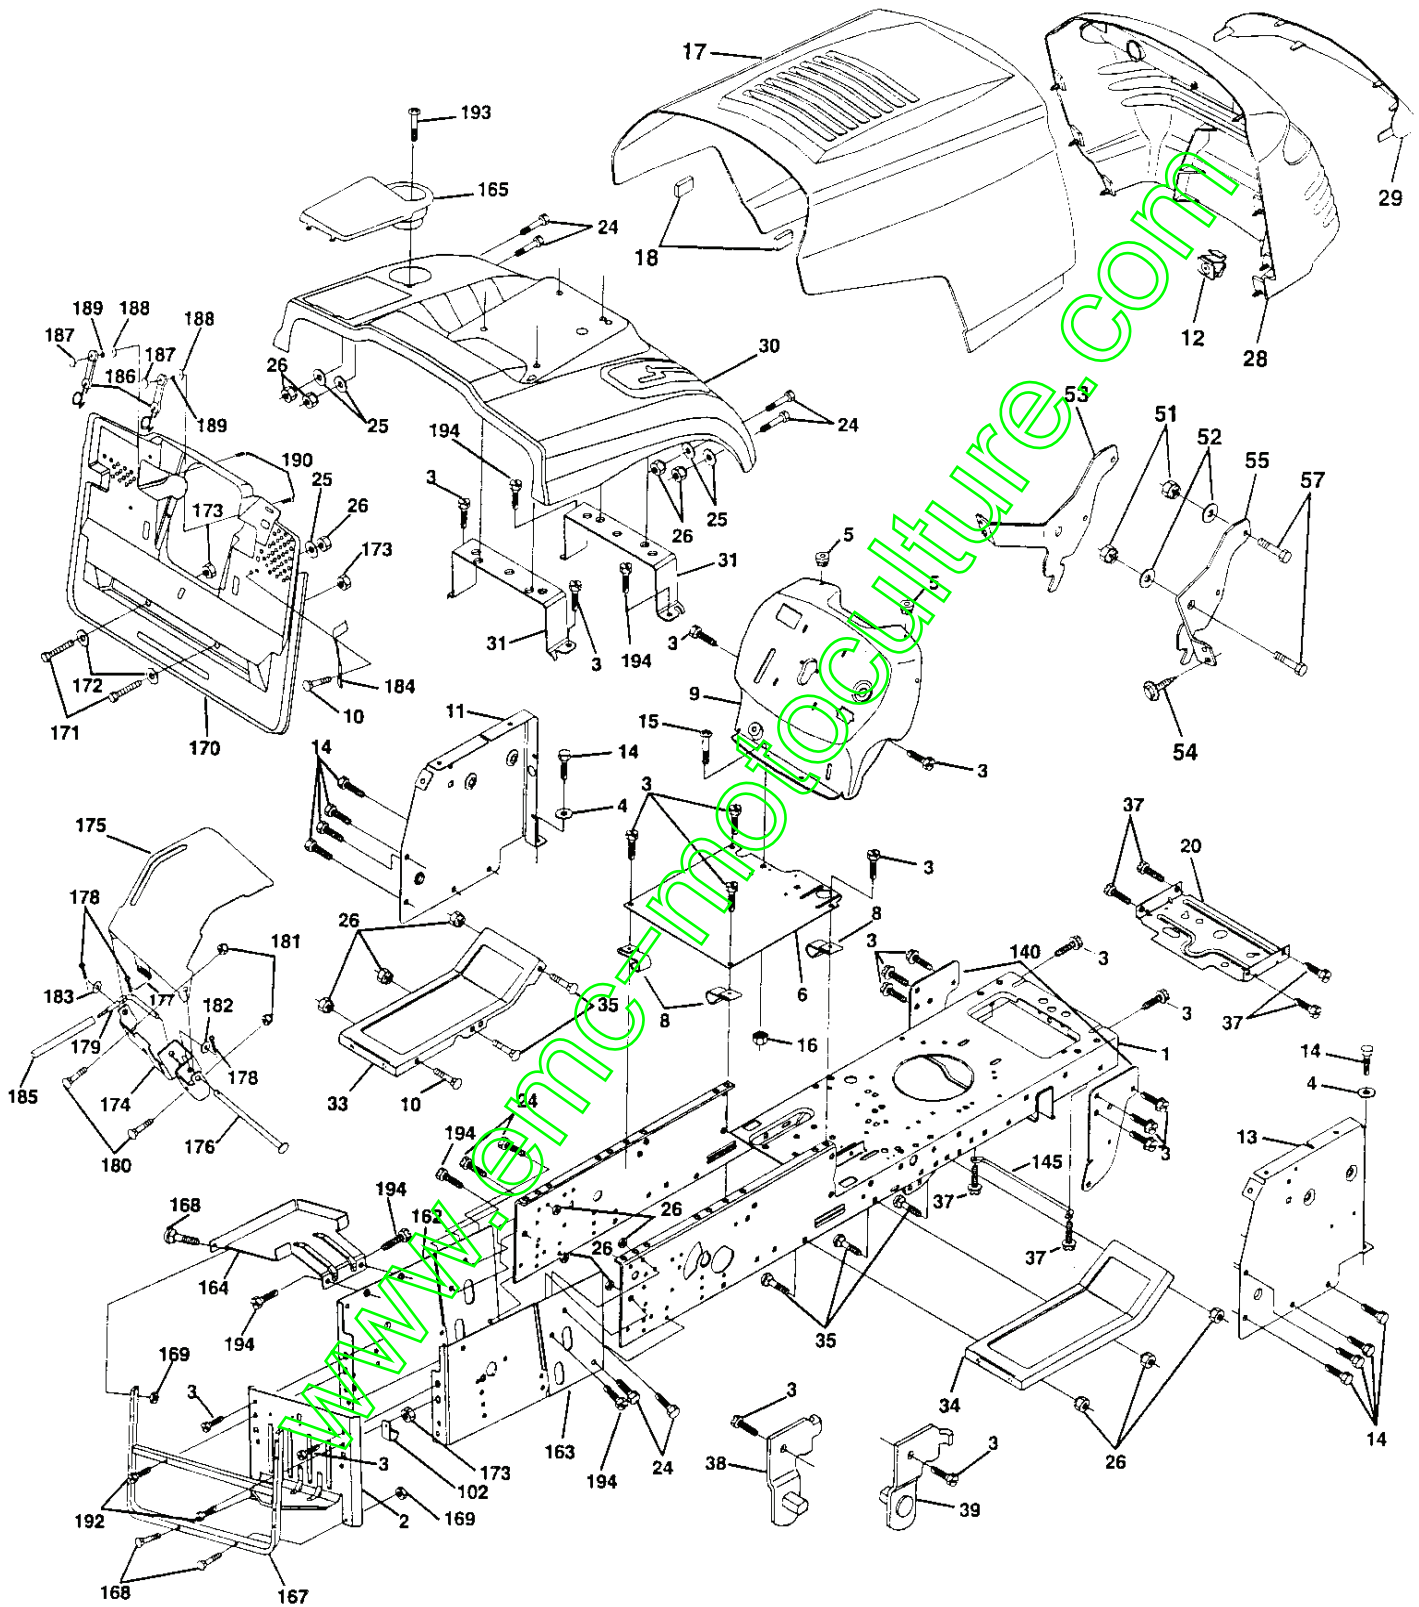

REPAIR PARTS

TRACTOR- -MODEL NO. BL1336RB (BL1336RBA) PRODUCT NO. 954 21 00-19
CHASSIS AND ENCLOSURES

REPAIR PARTS

TRACTOR- -MODEL NO. BL1336RB (BL1336RBA) PRODUCT NO. 954 21 00-19
CHASSIS AND ENCLOSURES

KEY NO.	PART NO.	DESCRIPTION	KEY NO.	PART NO.	DESCRIPTION
1	532165480	Chassis Assembly	140	532158418	Bracket Front Suspension
2	532165606	Drawbar	145	532156524	Rod Pivot Chassis/Hood
3	817490612	Screw, Thd. Roll. 3/8-16 x 3/4	162	532165672	Bracket Exten Chassis Lh CRD
4	819131216	Washer 13/32 x 3/4 x 16 Gauge	163	532165673	Bracket Exten Chassis Rh CRD
5	532155272	Bumper Hood/Dash	164	532165605	Support Battery CRD
6	532155923	Saddle	165	532168407	Cover Battery CRD Lt
8	532126471	Clip Insulator 13/32 Mtg. Hole	167	532165779	Support Asm. Backplate WLDMNT
9	532168789	Dash	168	872050412	Bolt, RDHD SHT NK 1/4-20 x 1-1/2
10	872140608	Bolt, Carriage 3/8-16 x 3/4	169	532123976	Nut, Lock 1/4 LGE FLG Gr. 5 Zinc
11	532155927	Panel, Dash, L.H.	170	532165607	Cover, Backplate Plastic Black
12	532145660	Clip Tinnerman Grille P/L	171	874520640	Bolt, Fin Hex 3/8-16 x 2-1/2 Gr. 5
13	532157262	Panel, Asm. Dash R.H.	172	819132016	Washer 13/32 x 1-1/4 x 16 Ga.
14	817490608	Screw Thdrol 3/8-16 x 1/2	173	873510600	Nut, Keps Hex 3/8-16 UNC
15	874180512	Screw, Machine, Truss Head 5/16-18 UNC x 3/4	174	532165939	Bracket Switch FBI CRD
16	873510500	Nut	175	532166212	Guard Door Rear CRD
17	532160382	Hood Assembly	176	532128600	Pin Hinge Pivot
18	532126938	Bumper Hood	177	532132796	Spring Bagger Top LH Black
20	532156437	Plate Mtg. Battery/Fuel Tank	178	876020312	Pin Cotter 3/32 x 3/4 Cad Zinc
24	874780616	Bolt	179	532165942	Rod Pivot FBI CRD
25	819131312	Washer 13/32 x 13/16 x 12 Gauge	180	874760516	Bolt Hex HD 5/16-18 UNC x 1
26	873800600	Nut	181	873680500	Nut Crownlock 5/16-18
28	532157429	Grille PL	182	532138200	Washer .385 x .625 x 11 Ga.
29	532168400	Lens, Grille	183	819131316	Washer 13/32 x 13/16 x 16 Ga.
30	532168791	Fender	184	532166139	Bracket Actuator Bagger CRD
31	532165156	Bracket, Fender Support	185	532165940	Tube Lever Switch FBI CRD
33	532147203	Footrest, L.H.	186	532160793	Latch Asm Mulch/Bagger
34	532147202	Footrest, R.H.	187	532125004	Nut Weld
35	872110606	Bolt	188	819061216	Washer #10
37	817490508	Screw Thdrol 5/16-18 x 1/2 TYT	189	810071000	Washer Lock #10
38	532139886	Pivot Bracket Assembly, L.H.	190	871161010	Washer Truss Hd Phil 10-24 x 5/8
39	532139887	Pivot Bracket Assembly, R.H.	192	817490624	Screw Thdrol 3/8-16 x 1-1/2
41	873800400	Nut Lock w/Insert 1/4-20 UNC	193	817720410	Screw Thd 1/4-20 x 5/8
52	819091416	Washer 9/32 x 7/8 x 16 Ga.	194	817060612	Screw 3/8-16 x .75
53	532144697	Bracket Grille LH	--	532005479	Plug, Button
54	532161494	Screw Hex Wshd 8-18 x 7/8			
55	532144696	Bracket Grille RH			
57	874780412	Bolt, Fin Hex 1/4-20 UNC x .75			

NOTE: All component dimensions given in U.S. inches.
1 inch = 25.4 mm.