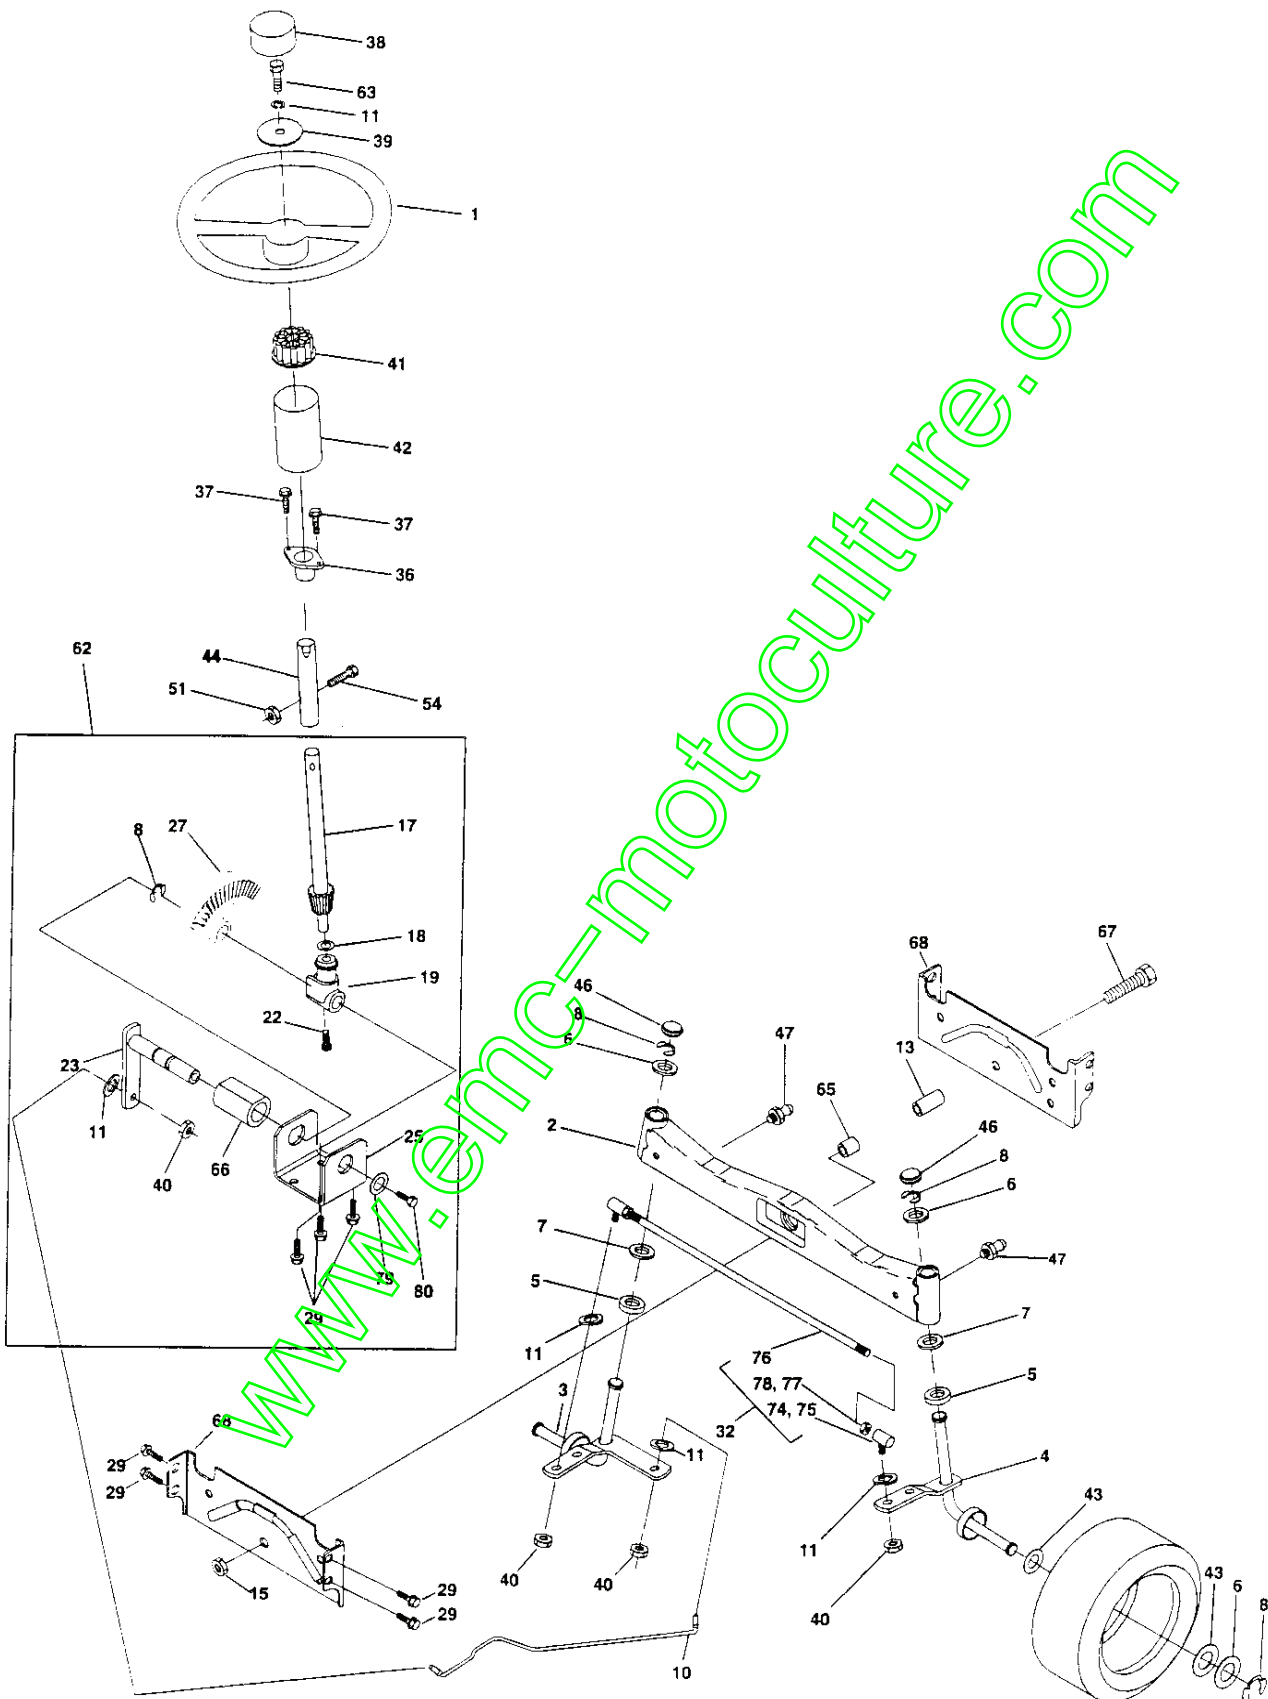

REPAIR PARTS

TRACTOR- -MODEL NO. BL1336RB (BL1336RBA) PRODUCT NO. 954 21 00-19 STEERING ASSEMBLY

REPAIR PARTS

TRACTOR- -MODEL NO. BL1336RB (BL1336RBA) PRODUCT NO. 954 21 00-19

STEERING ASSEMBLY

KEY NO.	PART NO.	DESCRIPTION
1	532139768	Steering Wheel
2	532137094	Front Axle Assembly
3	532157479	Spindle Assembly, L.H.
4	532157478	Spindle Assembly, R.H.
5	532124931	Bearing, Race, Thrust, Hardened
6	532121748	Washer 25/32 x 1-5/8 x 16 Gauge
7	819272016	Washer 27/32 x 1-1/4 x 16 Gauge
8	812000029	Ring, Klip
10	532154432	Link, Drag
11	810040600	Washer, Lock
13	532167118	Spacer Axle
15	873901000	Nut, Lock, Flange 5/8-11 UNC
17	532156546	Shaft Assembly, Steering
18	532057079	Washer, Thrust .515 x .750 x .933
19	532160395	Support, Shaft
22	532165857	Screw Hex Wshhd Torx
23	532165851	Pittman Shaft Assembly
25	532154406	Bracket, Steering
27	532136874	Gear, Sector
29	817490612	Screw, Thd., Roll. 3/8-16 x 3/4
32	532137347	Rod, Tie
36	532155099	Bushing, Steering
37	532152927	Screw TT #10-32 x 5 x 3/8 Flange
38	532140175	Cap Wheel Steering
39	819133808	Washer 13/32 x 2-3/8 x 8 Gauge
40	532124701	Nut Lock Center 3/8-24 Unf
41	532100711	Adaptor, Steering Wheel
42	532145054	Boot, Steering Dash P/L Mtl
43	532121749	Washer 25/32 x 1-1/4 x 16 Gauge
44	532153720	Extension Steering Non-Adjust
46	532121232	Cap, Spindle
47	532124836	Fitting, Grease
51	873800500	Nut Lock Hx W/Ins 5/16-18 UNC
54	874780520	Bolt Fin Hex 5/16-18 UNC x 1-1/4
62	532167902	Kit, Steering Assembly, Service
63	874780516	Bolt Fin Hex 3/8-16 unc. x 1 Gr. 5
65	532154780	Spacer Axle
66	532154404	Bearing Arm Pittman
67	874781044	Bolt Fin Hex 5/8-11unc x 2-3/4
68	532154429	Brace Axle
74	532109850	Joint Asm Ball Rh Service
75	532109851	Joint Asm Ball Lh Service
76	532137156	Rod Tie Ball J Adj. VGT Service
77	873700600	Nut Hex Jam 3/8-24 Unf Lh
78	873360600	Nut Hex Jam 3/8-24
79	819132012	Washer 13/32 x 1-1/4 x 12 Ga
80	874950612	Bolt Hex Nylon 3/8-16 x 3/4

NOTE: All component dimensions given in U.S. inches.
1 inch = 25.4 mm.