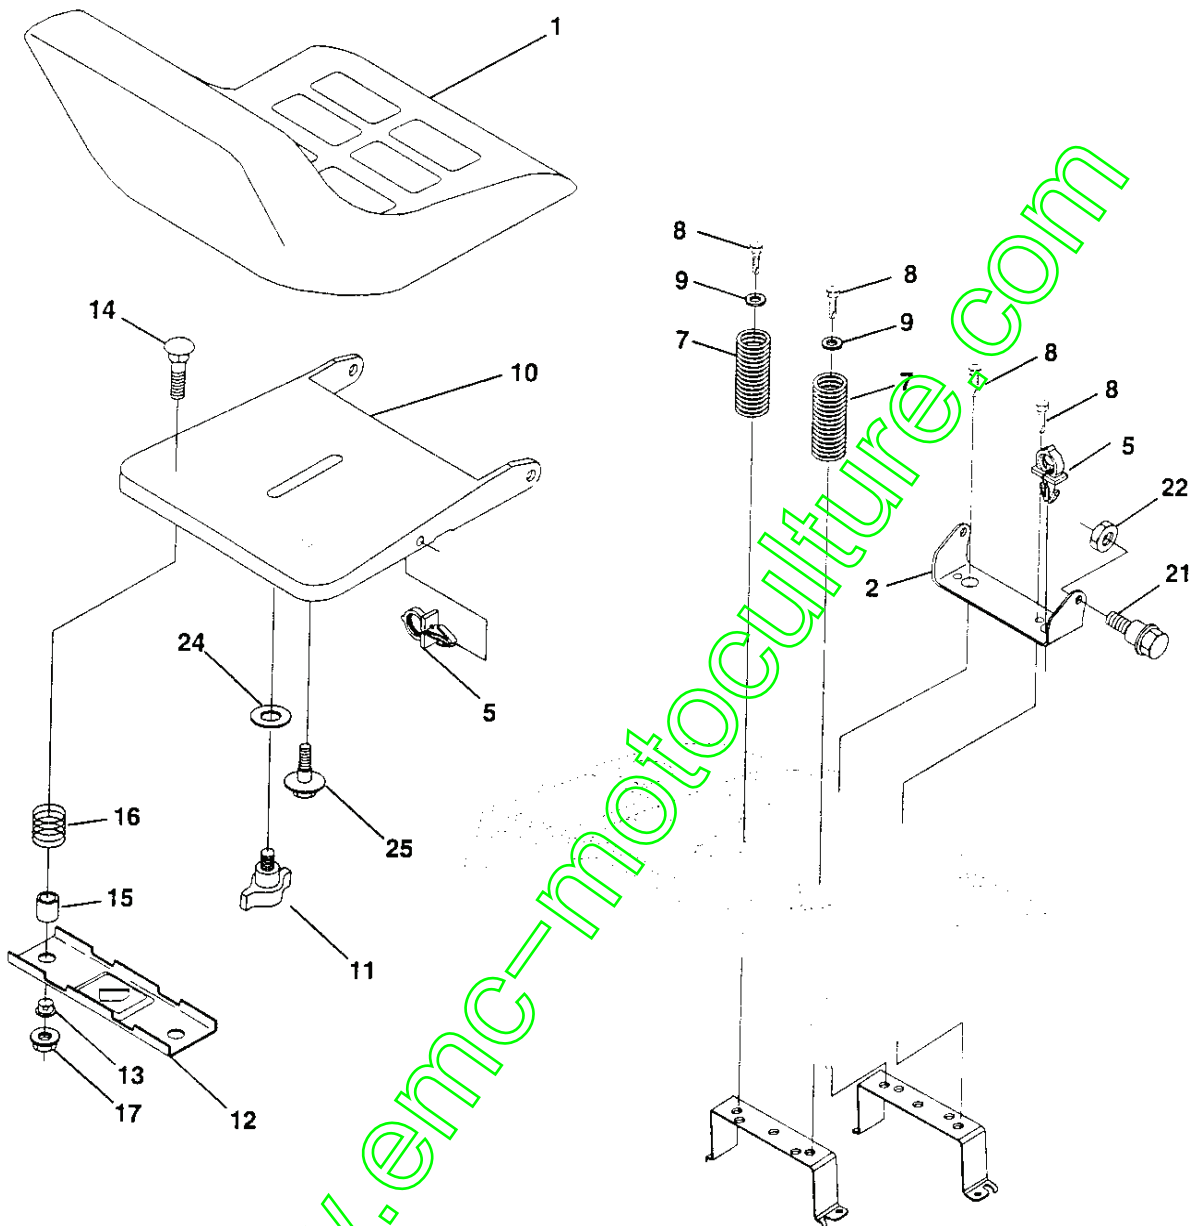

REPAIR PARTS

TRACTOR- -MODEL NO. BL1336RB (BL1336RBA) PRODUCT NO. 954 21 00-19
SEAT ASSEMBLY

KEY NO.	PART NO.	DESCRIPTION
1	532140117	Seat
2	532140551	Bracket Pnt Pivot Seat (blk)
5	532145006	Clip Push In Hinged
7	532124181	Spring Seat Cprsn 2 250 Blk Zi
8	817490616	Screw Thdrol 3/8-16 X 1 Ty-tt
9	819131614	Washer 13/32 X 1 X 14 Ga
10	532155925	Pan Pnt Seat (blk)
11	532166369	Knob Pnt Adj. Wingnut
12	532121246	Bracket Pnt Mounting Switch
13	532121248	Bushing Snap Blk Nyl 50 Id

KEY NO.	PART NO.	DESCRIPTION
14	872050412	Bolt Rdhd Sht Nk 1/4-20x1-1/2
15	532134300	Spacer Split
16	532121250	Spring Cprsn Plate SW 1.310 Ga
17	532123976	Nut Lock 1/4 Lge Flg Gr 5 Zinc
21	532153236	Bolt Shoulder 5/16-18 Unc-2A
22	873800500	Nut Hex Lock w/lns 5/16-18
24	819171912	Washer 17/32 X 1-3/16 X 12 Ga.
25	532127018	Bolt Shoulder 5/16-18 X 62

NOTE: All component dimensions given in U.S. inches.
1 inch = 25.4 mm