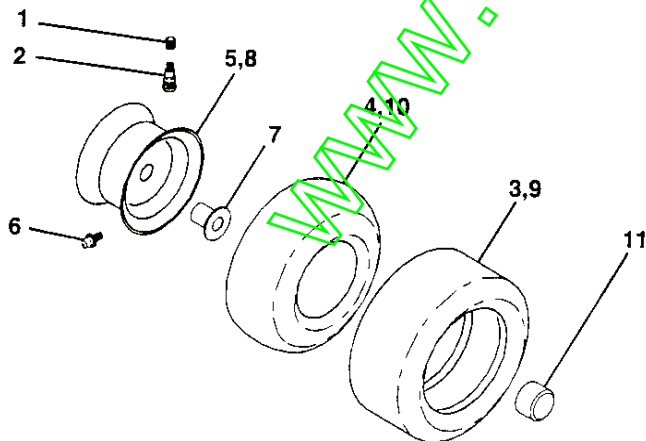

**NOTE:** All component dimensions given in U.S. inches.  
1 inch = 25.4 mm

## WHEELS & TIRES

KEY NO.	PART NO.	DESCRIPTION
1	532059192	Cap Value Tire
2	532065139	Stem Value
3	532106222	Tire F Ts 15 X 6 0 - 6 Service
4	532059904	Tube Inner Front #35060
5	532125121	Rim Asm 6"front Service
6	532124957	Fitting Grease
7	532124959	Bearing Flange
8	532125122	Rim Asm 8"rear Service
9	532124635	Tire R Ts 18 x 8.5-8 Service
10	532124926	Tube Rear 9 5 X 8 Service
11	532104757	Cap Axle Blk 1 50 X 1 00
--	532144334	Sealant, Tire (10 oz. tube)