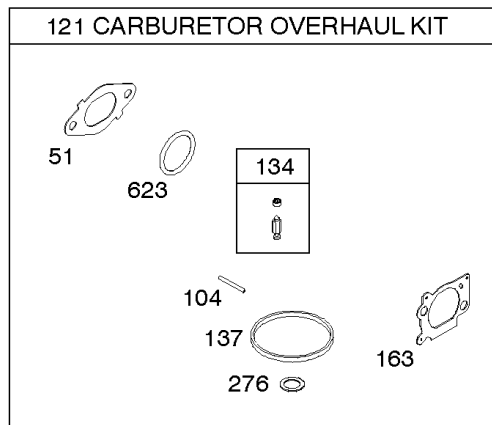

1319 WARNING LABEL

REQUIRED when replacing parts with warning labels affixed.

1319A WARNING LABEL

REQUIRED when replacing parts with warning labels affixed.

1330 REPAIR MANUAL

1036 EMISSIONS LABEL

Camshaft, Crankshaft, Cylinder, Operator's Manual, Piston/Rings/Connecting Rod,

REF NO	PART NO	QTY	DESCRIPTION
1	798947		Cylinder Assembly
3	299819S		SEAL, Oil -(Magneto Side)
16	797107		Crankshaft
24	222698S		KEY, Flywheel
25	590405		Piston Assembly -(.020" Oversize)
25	590404		Piston Assembly -(Standard)
26	590403		Ring Set -(.020" Oversize) -Used After Code Date 11063000
26	797304		Ring Set -(Standard) -Used Before Code Date 11070100
26	797305		Ring Set -(.020" Oversize) -Used Before Code Date 11070100
26	590402		Ring Set -(Standard) -Used After Code Date 11063000
27	691588		Lock-Piston Pin
28	298909		Pin-Piston
29	796470		Rod-Connecting
32	691664		Screw -(Connecting Rod)
32A	695759		Screw (Connecting Rod) -(Connecting Rod)
43	796650		Slinger-Governor/Oil
46	694039		Camshaft
404	690272		WASHER -(Governor Crank)
598	592587		Shims-End Play Kit -(Crankshaft or Camshaft Bearing)
615	690340		RETAINER, Governor Shaft
616	798327		Crank-Governor
718	690959		PIN, Locating
741	797521		Gear-Timing
1036	-		Label-Emissions -(Available From A Briggs & Stratton Authorized Dealer)
1263	697124		REED, Breather
1264	793453		SCREW -(Breather Reed)
1319	794467		LABEL, Warning
1319A	797669		LABEL, Warning
1330	279000		PRO SERIES REP MANUAL
1375	796476		Cover-Breather Reed
1376	*794451		Screw -(Breather Reed Cover)