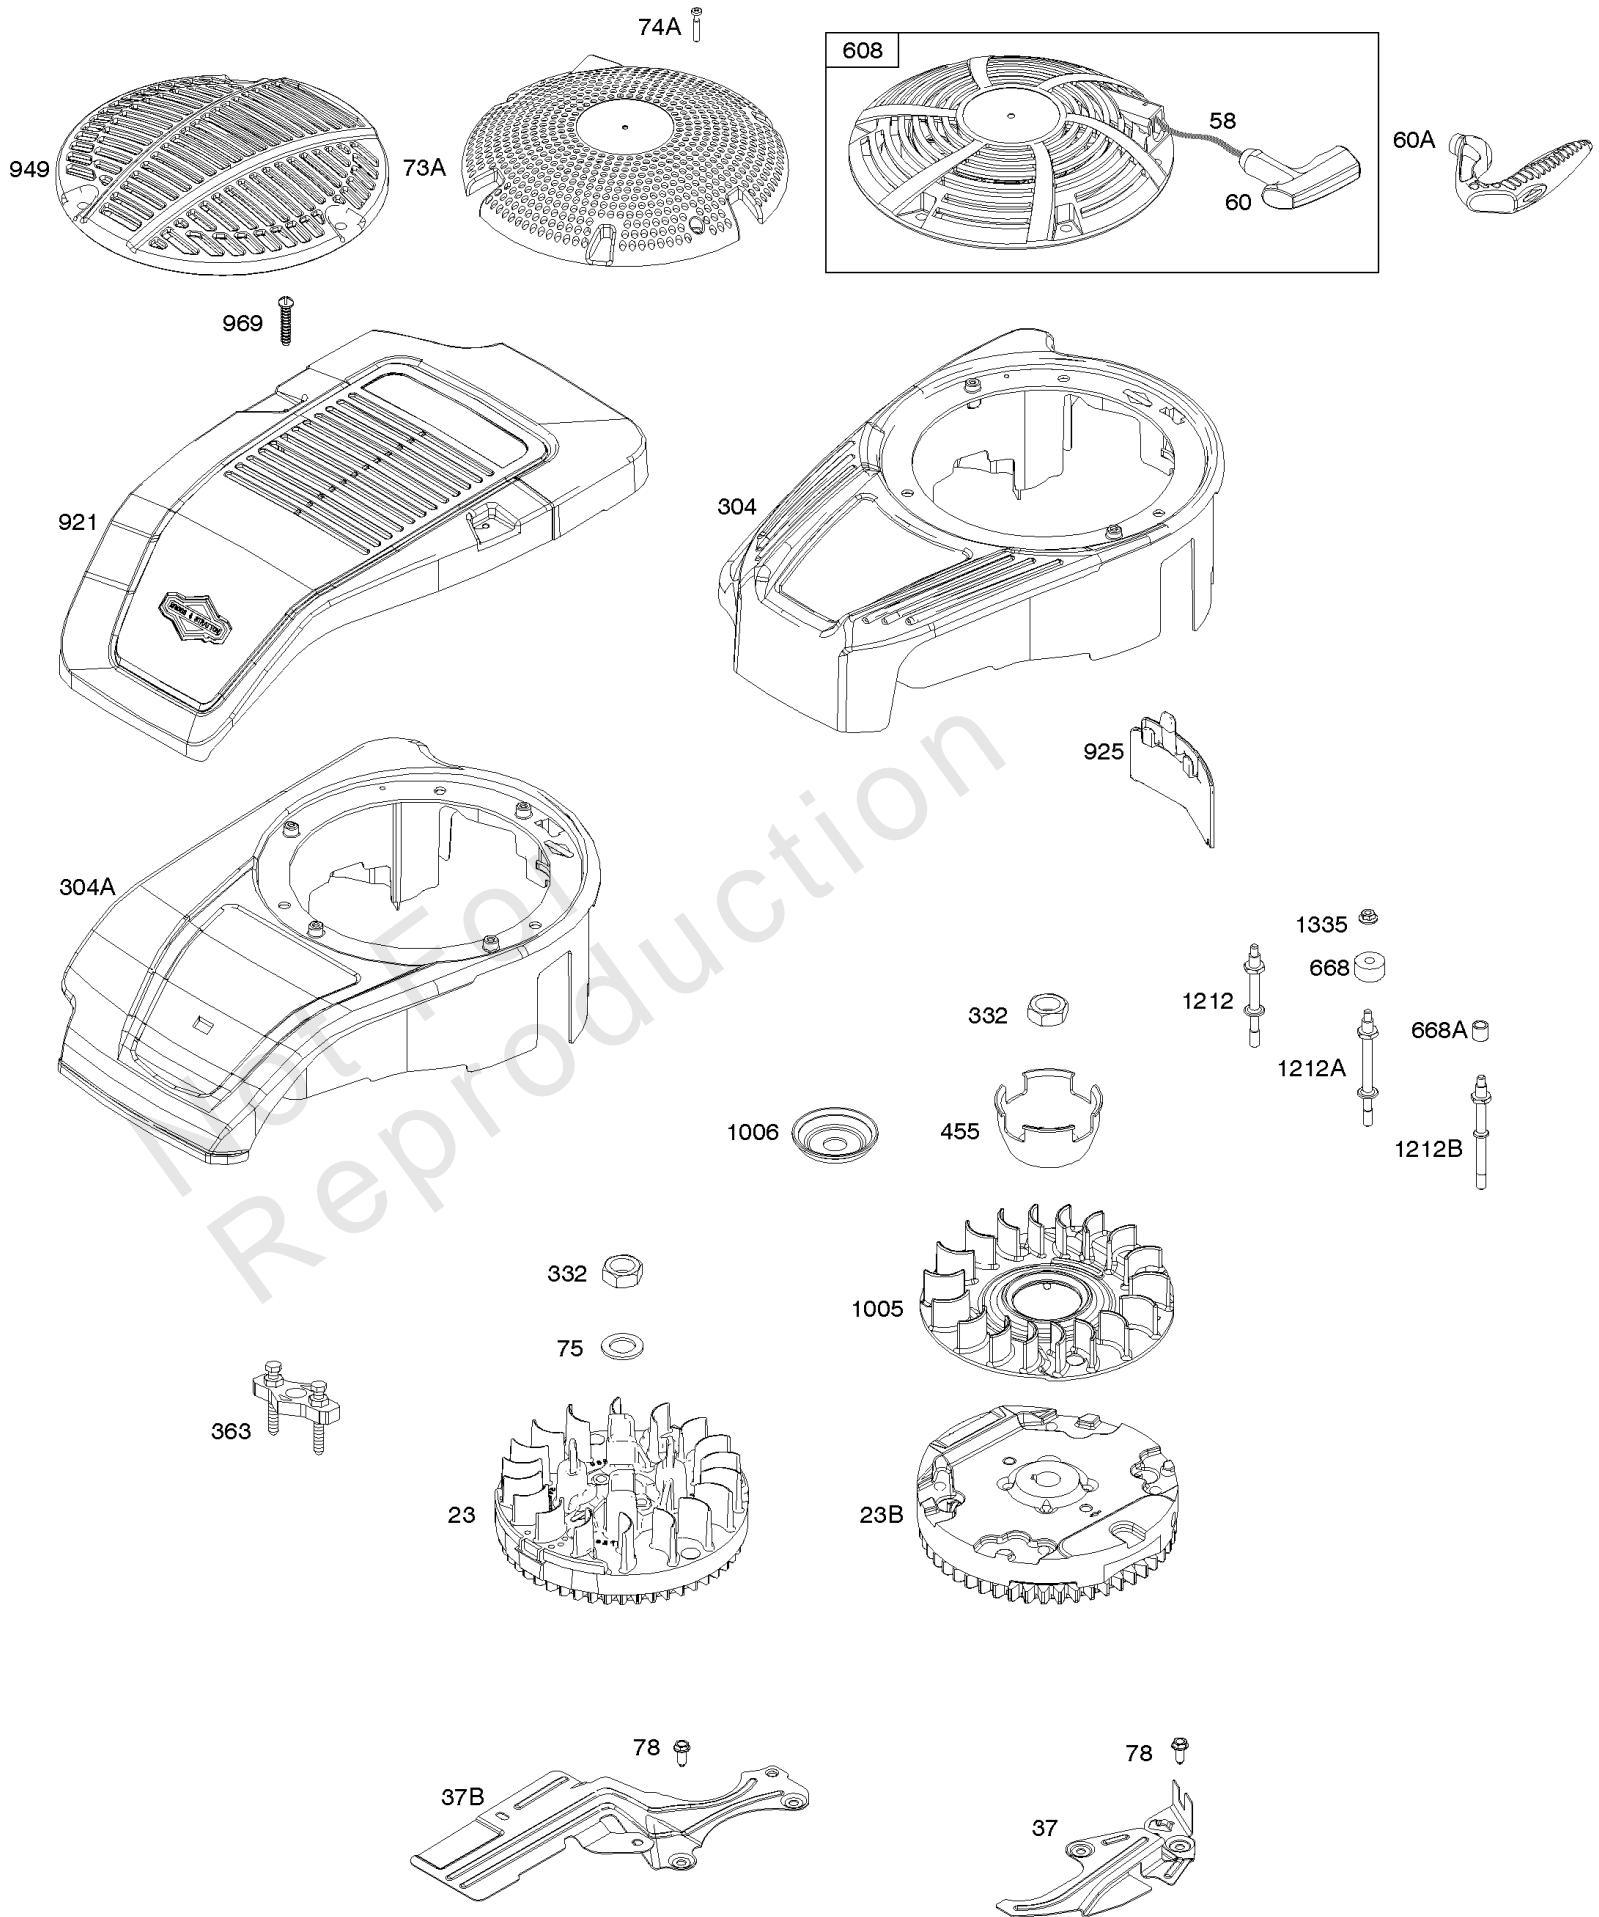

Blower Housing, Cover/Guards, Flywheel, Rewind Starter

Mfg. No: 122S07-0130-B1

Blower Housing, Cover/Guards, Flywheel, Rewind Starter

REF NO	PART NO	QTY	DESCRIPTION
23	797386		Flywheel -(Zinc)
37B	799242		Guard-Flywheel
58	697316		Rope-Starter -(Cut To Required Length)
60	281434S		Grip-Starter Rope
60A	799716		Grip-Starter Rope
74A	691138		Screw -(Rotating Screen)
75	691736		Washer (Flywheel) -(Flywheel)
78	793480		SCREW -(Flywheel Guard)
304	798946		Housing-Blower -(Electric Start)
332	690662		Nut -(Flywheel)
363	19069		Puller-Flywheel (Optional Accessory)
455	796615		Cup-Flywheel
608	796497		Starter-Rewind
668	797373		Spacer
668A	797383		Spacer
925	796531		Cover-Linkage
949	799474		Guard-Debris Screen
1005	796614		Fan-Flywheel
1006	799264		Retainer-Fan
1212	796537		Stud -(Blower Housing)
1212A	793479		Stud -(Blower Housing)
1212B	797002		Stud -(Blower Housing) (Used With Alternator Only)
1335	793481		Nut -(Blower Housing)