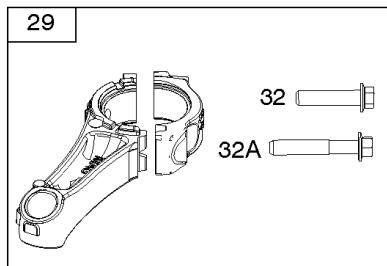

1319 WARNING LABEL

REQUIRED when replacing parts with warning labels affixed.

1319A WARNING LABEL

REQUIRED when replacing parts with warning labels affixed.

1330 REPAIR MANUAL

1036 EMISSIONS LABEL

Camshaft, Crankshaft, Cylinder, Operator's Manual, Piston/Rings/Connecting Rod,

REF NO	PART NO	QTY	DESCRIPTION
1	798947		Cylinder Assembly
3	299819S		SEAL, Oil -(Magneto Side)
16	797107		Crankshaft
24	222698S		KEY, Flywheel
25	590405		Piston Assembly -(.020" Oversize)
25	590404		Piston Assembly -(Standard)
26	590403		Ring Set -(.020" Oversize) -Used After Code Date 11063000
26	797304		Ring Set -(Standard) -Used Before Code Date 11070100
26	797305		Ring Set -(.020" Oversize) -Used Before Code Date 11070100
26	590402		Ring Set -(Standard) -Used After Code Date 11063000
27	691588		Lock-Piston Pin
28	298909		Pin-Piston
29	796470		Rod-Connecting
32	691664		Screw -(Connecting Rod)
32A	695759		Screw (Connecting Rod) -(Connecting Rod)
43	796650		Slinger-Governor/Oil
46	694039		Camshaft
404	690272		WASHER -(Governor Crank)
598	592587		Shims-End Play Kit -(Crankshaft or Camshaft Bearing)
615	690340		RETAINER, Governor Shaft
616	798327		Crank-Governor
718	690959		PIN, Locating
741	797521		Gear-Timing
1036	-		Label-Emissions -(Available From A Briggs & Stratton Authorized Dealer)
1263	697124		REED, Breather
1264	793453		SCREW -(Breather Reed)
1319	794467		LABEL, Warning
1319A	797669		LABEL, Warning
1330	279000		PRO SERIES REP MANUAL
1375	796476		Cover-Breather Reed
1376	*794451		Screw -(Breather Reed Cover)