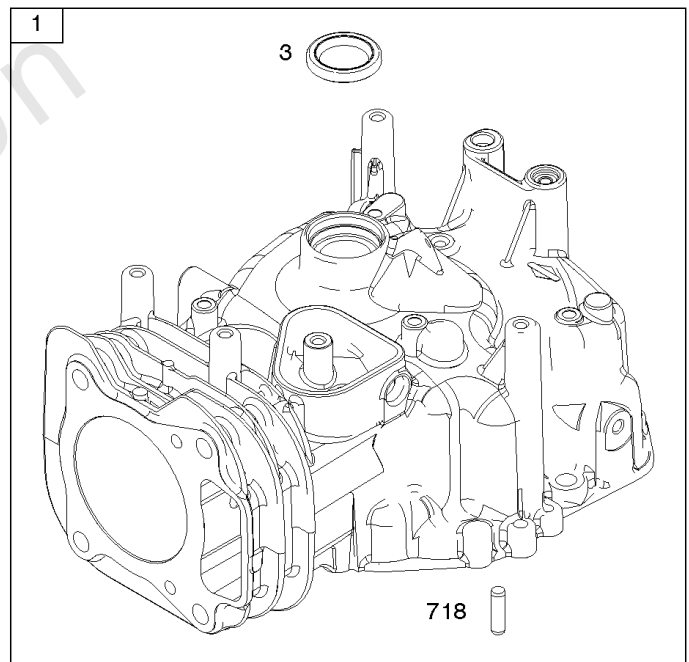

1319 WARNING LABEL

REQUIRED when replacing parts with warning labels affixed.

1319A WARNING LABEL

REQUIRED when replacing parts with warning labels affixed.

1330 REPAIR MANUAL

1036 EMISSIONS LABEL

Camshaft, Crankshaft, Cylinder, Operator's Manual, Piston/Rings/Connecting Rod,

REF NO	PART NO	QTY	DESCRIPTION
1	798947		Cylinder Assembly
3	299819S		SEAL, Oil -(Magneto Side)
16	797107		Crankshaft
24	222698S		KEY, Flywheel
25	590405		Piston Assembly -(.020" Oversize)
25	590404		Piston Assembly -(Standard)
26	590403		Ring Set -(.020" Oversize) -Used After Code Date 11063000
26	797304		Ring Set -(Standard) -Used Before Code Date 11070100
26	797305		Ring Set -(.020" Oversize) -Used Before Code Date 11070100
26	590402		Ring Set -(Standard) -Used After Code Date 11063000
27	691588		Lock-Piston Pin
28	298909		Pin-Piston
29	796470		Rod-Connecting
32	691664		Screw -(Connecting Rod)
32A	695759		Screw (Connecting Rod) -(Connecting Rod)
43	796650		Slinger-Governor/Oil
46	694039		Camshaft
404	690272		WASHER -(Governor Crank)
598	592587		Shims-End Play Kit -(Crankshaft or Camshaft Bearing)
615	690340		RETAINER, Governor Shaft
616	798327		Crank-Governor
718	690959		PIN, Locating
741	797521		Gear-Timing
1036	-		Label-Emissions -(Available From A Briggs & Stratton Authorized Dealer)
1263	697124		REED, Breather
1264	793453		SCREW -(Breather Reed)
1319	794467		LABEL, Warning
1319A	797669		LABEL, Warning
1330	279000		PRO SERIES REP MANUAL
1375	796476		Cover-Breather Reed
1376	*794451		Screw -(Breather Reed Cover)