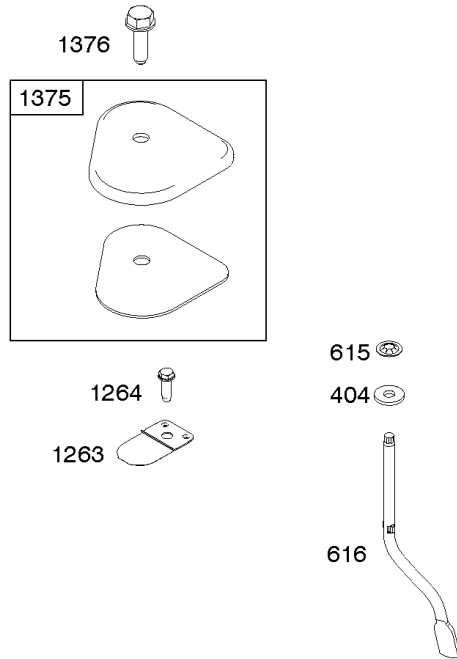

Not For
Reproduction

Air Cleaner

REF NO	PART NO	QTY	DESCRIPTION
11	796478		Tube-Breather
163	691894		Gasket-Air Cleaner
265	691024		CLAMP, Casing
267	691044		Screw -(Casing Clamp)
445	795066		Filter-A/C Cartridge
875	796492		Base-Air Cleaner
967	796254		Filter-Pre Cleaner
968	796493		Cover-Air Cleaner
971	690349		Screw -(Air Cleaner Base to Carburetor/Throttle Body)

1319 WARNING LABEL

REQUIRED when replacing parts with warning labels affixed.

1319A WARNING LABEL

REQUIRED when replacing parts with warning labels affixed.

1330 REPAIR MANUAL

1036 EMISSIONS LABEL

Camshaft, Crankshaft, Cylinder, Operator's Manual, Piston/Rings/Connecting Rod,

REF NO	PART NO	QTY	DESCRIPTION
1	798947		Cylinder Assembly
3	299819S		SEAL, Oil -(Magneto Side)
16	797107		Crankshaft
24	222698S		KEY, Flywheel
25	590405		Piston Assembly -(.020" Oversize)
25	590404		Piston Assembly -(Standard)
26	590403		Ring Set -(.020" Oversize) -Used After Code Date 11063000
26	797304		Ring Set -(Standard) -Used Before Code Date 11070100
26	797305		Ring Set -(.020" Oversize) -Used Before Code Date 11070100
26	590402		Ring Set -(Standard) -Used After Code Date 11063000
27	691588		Lock-Piston Pin
28	298909		Pin-Piston
29	796470		Rod-Connecting
32	691664		Screw -(Connecting Rod)
32A	695759		Screw (Connecting Rod) -(Connecting Rod)
43	796650		Slinger-Governor/Oil
46	694039		Camshaft
404	690272		WASHER -(Governor Crank)
598	592587		Shims-End Play Kit -(Crankshaft or Camshaft Bearing)
615	690340		RETAINER, Governor Shaft
616	798327		Crank-Governor
718	690959		PIN, Locating
741	797521		Gear-Timing
1036	-		Label-Emissions -(Available From A Briggs & Stratton Authorized Dealer)
1263	697124		REED, Breather
1264	793453		SCREW -(Breather Reed)
1319	794467		LABEL, Warning
1319A	797669		LABEL, Warning
1330	279000		PRO SERIES REP MANUAL
1375	796476		Cover-Breather Reed
1376	*794451		Screw -(Breather Reed Cover)