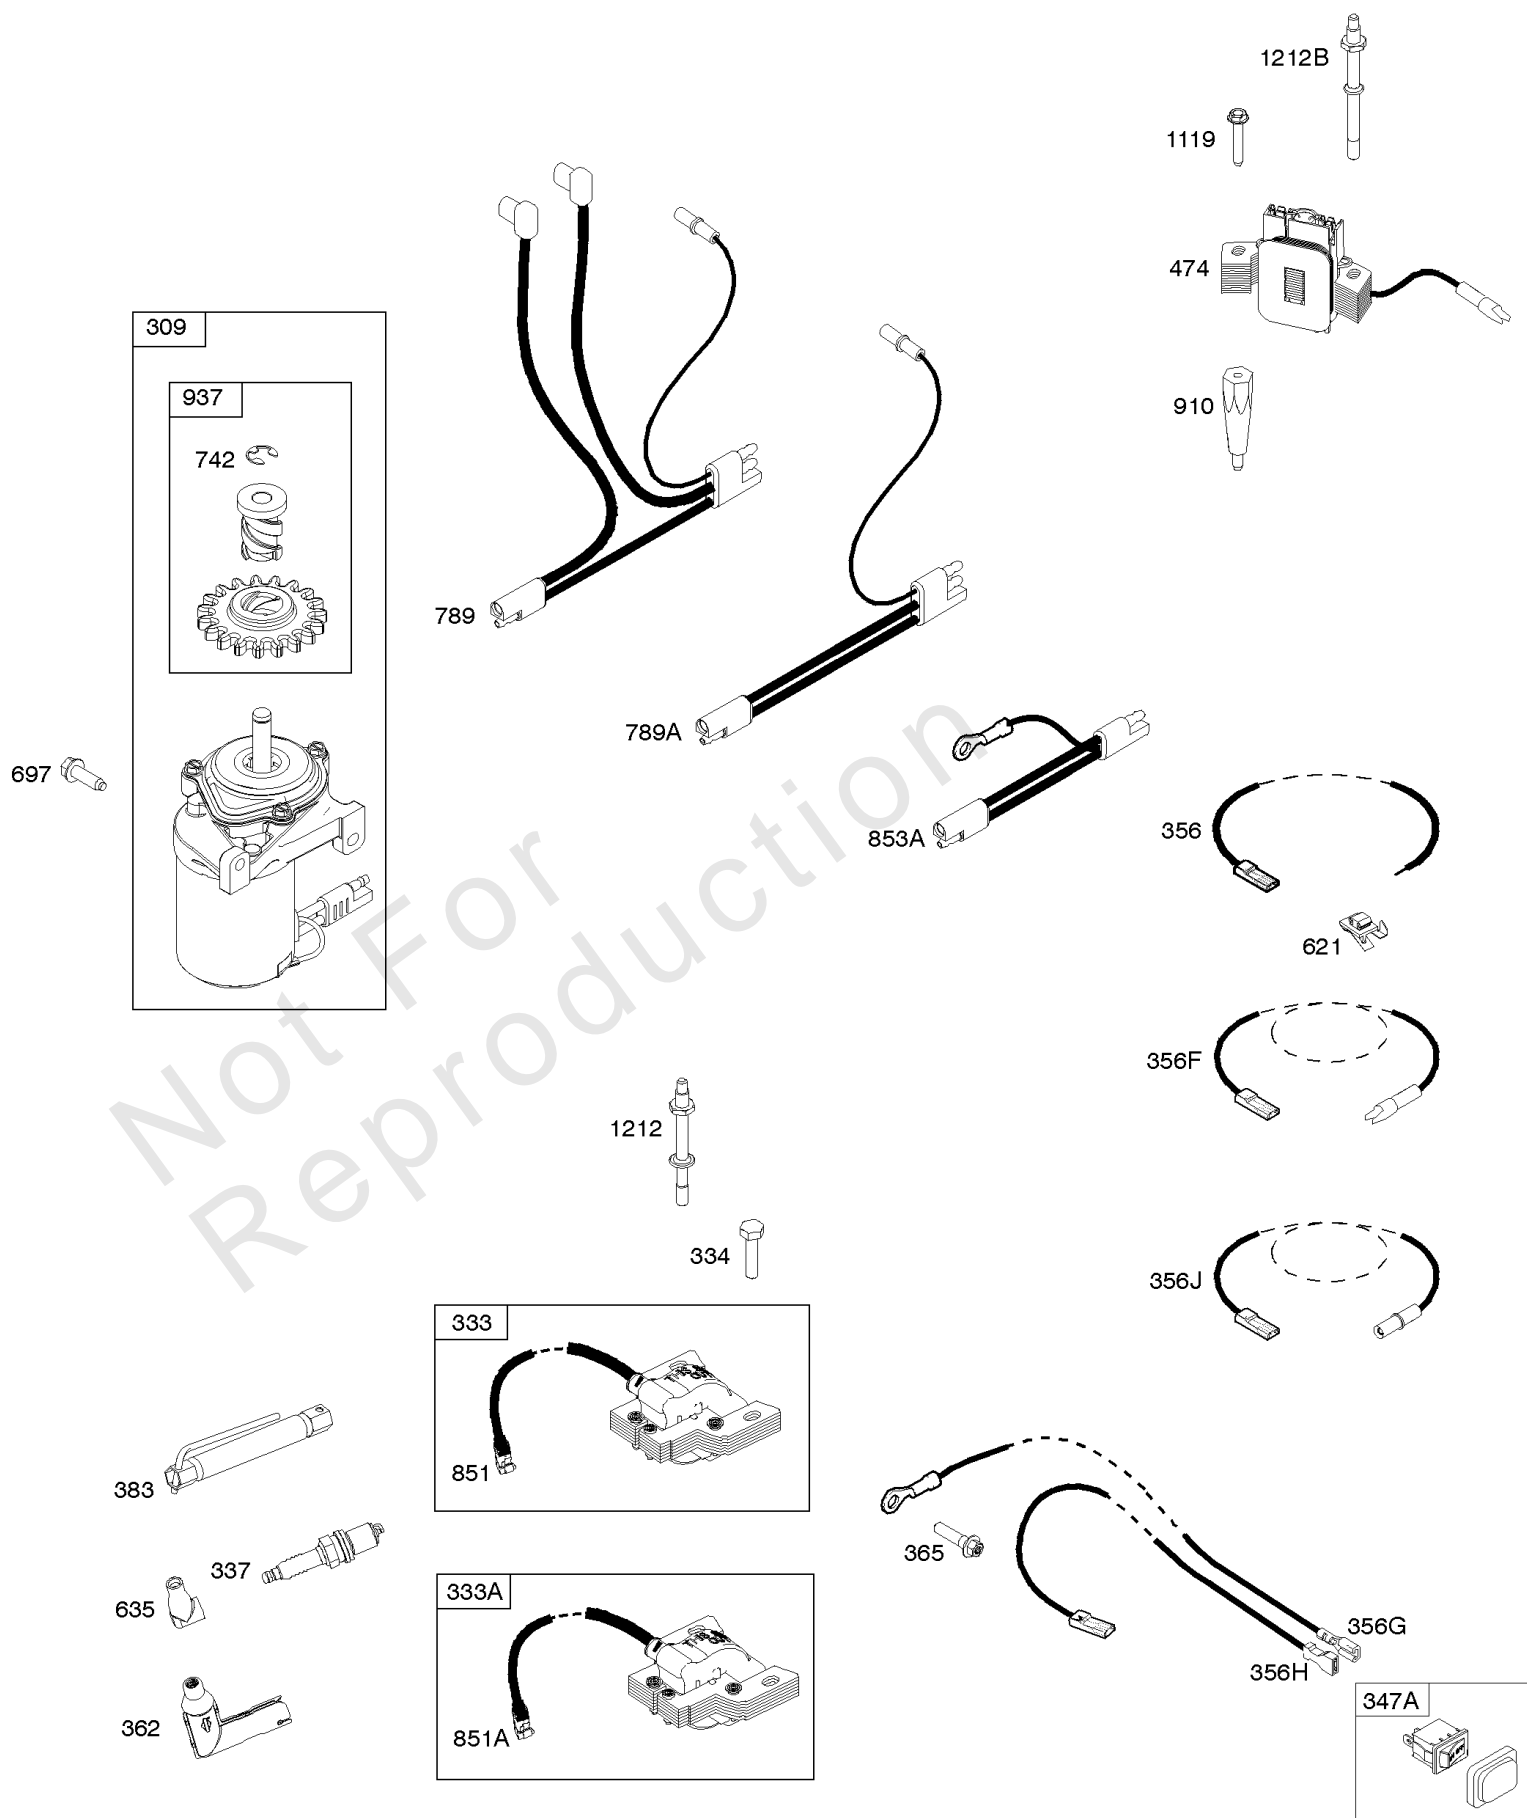

Alternator, Electric Starter, Ignition

REF NO	PART NO	QTY	DESCRIPTION
309	799241		Motor-Starter
333	796500		Armature-Magneto -(90 Degree Ignition Terminal)
334	793454		Screw -(Magneto Armature)
337	692051		Plug-Spark -(Resistor)
337	692720		Plug-Spark -(EMS)
356F	797743		Wire-Stop
362	799646		Shield-Spark Plug
365	793458		Screw -(Carburetor)
383	19576S		WRENCH, Spark Plug
474	794103		Alternator
621	692310		Switch-Stop
635	66538S		BOOT, Spark Plug
697	691127		SCREW -(Starter Motor) (Drive Cap)
742	93941		Kit-Pump/choke Diaphragm
789A	696546		Harness-Wiring
851	493880S		TERMINAL, Spark Plug
851A	692424		Terminal-Spark Plug
853A	695897		Adapter-Wire
910	796498		Stud -(Alternator)
937	799420		Spline-Starter
1119	794100		Screw -(Alternator)
1212	796537		Stud -(Blower Housing)
1212B	797002		Stud -(Blower Housing) (Used With Alternator Only)