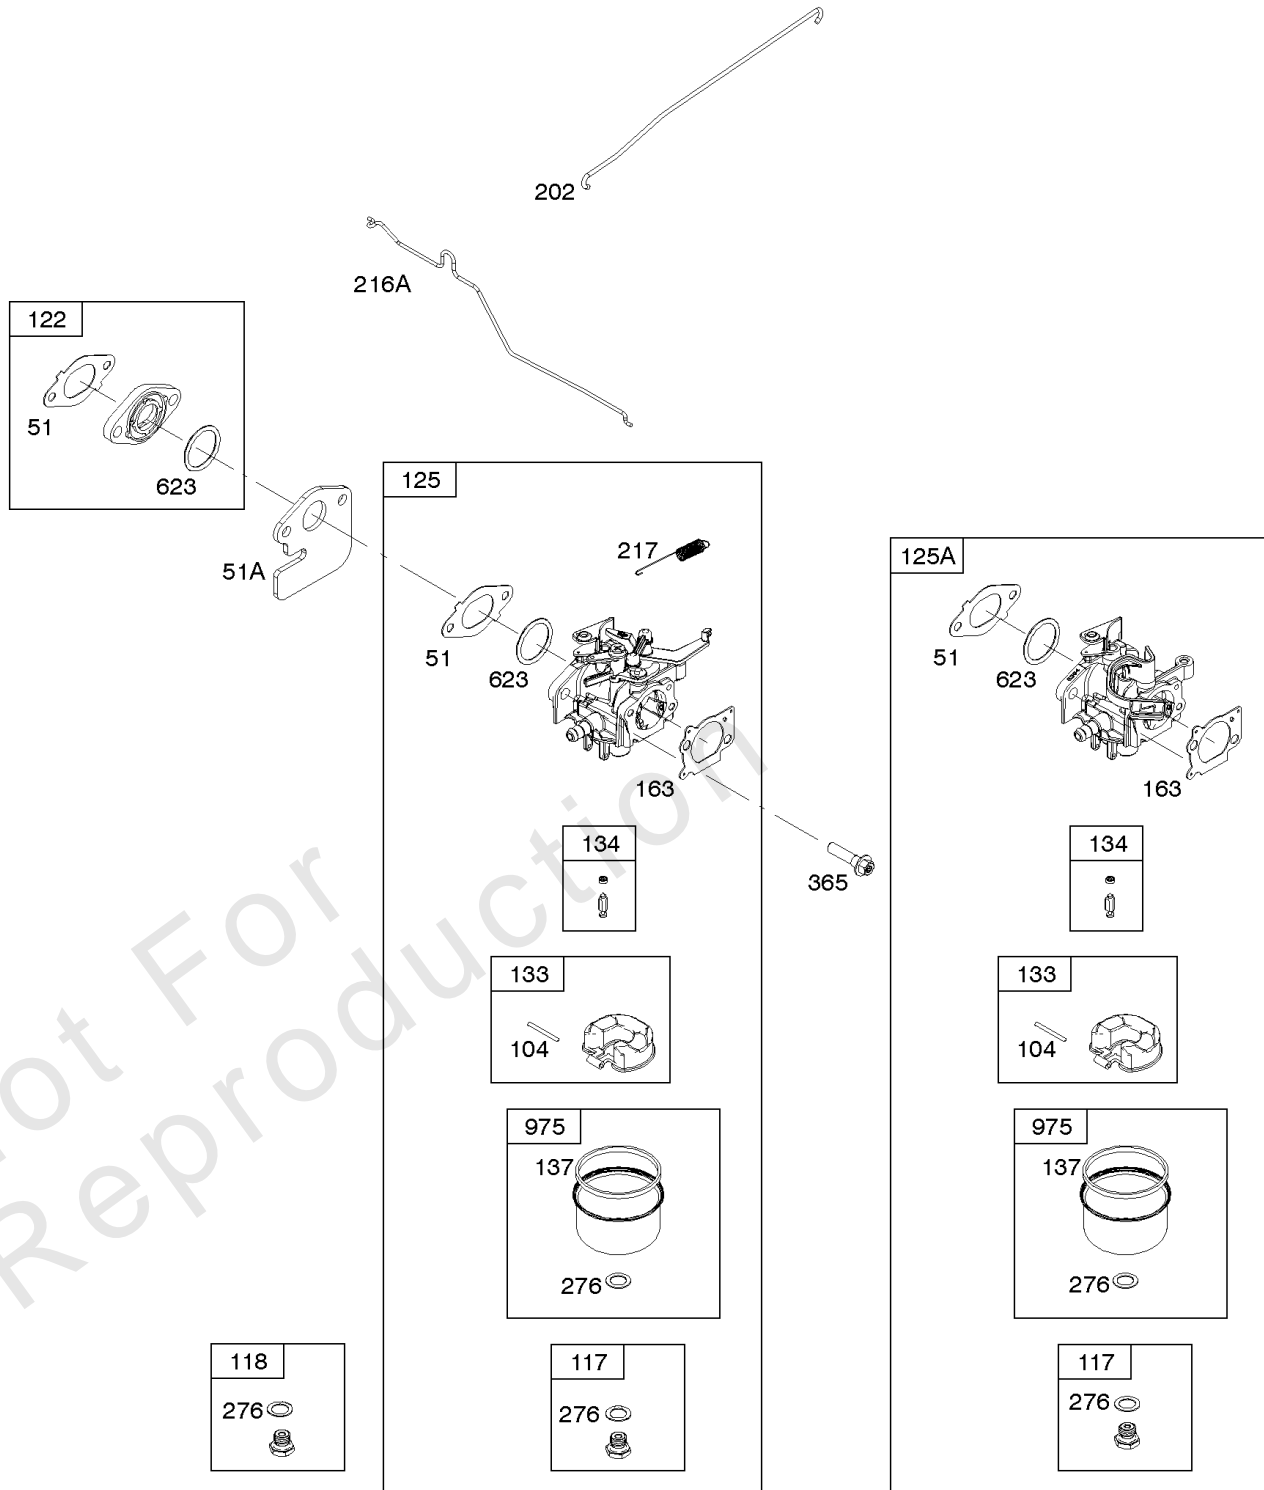

Carburetor, Carburetor Overhaul Kit

REF NO	PART NO	QTY	DESCRIPTION
51	796596		Gasket-Intake
51A	590398		Gasket-Intake
104	797622		Pin-Float Hinge
117	799227		Jet-Main -(Standard)
118	799606		Jet-Main -(High Altitude)
121	592172		Kit-Carburetor Overhaul
122	796595		Spacer-Carburetor
125	799226		Carburetor
133	797626		Float-Carburetor
134	799177		Kit-Needle/Seat
137	797625		Gasket-Float Bowl
163	691894		Gasket-Air Cleaner
202	796657		Link-Mechanical Governor
216A	798944		Link-Choke
217	799179		Spring-Choke Return
276	797632		Washer-Sealing
365	793458		Screw -(Carburetor)
623	793628		Seal-O Ring -(Carburetor Spacer)
975	797631		Bowl-Float