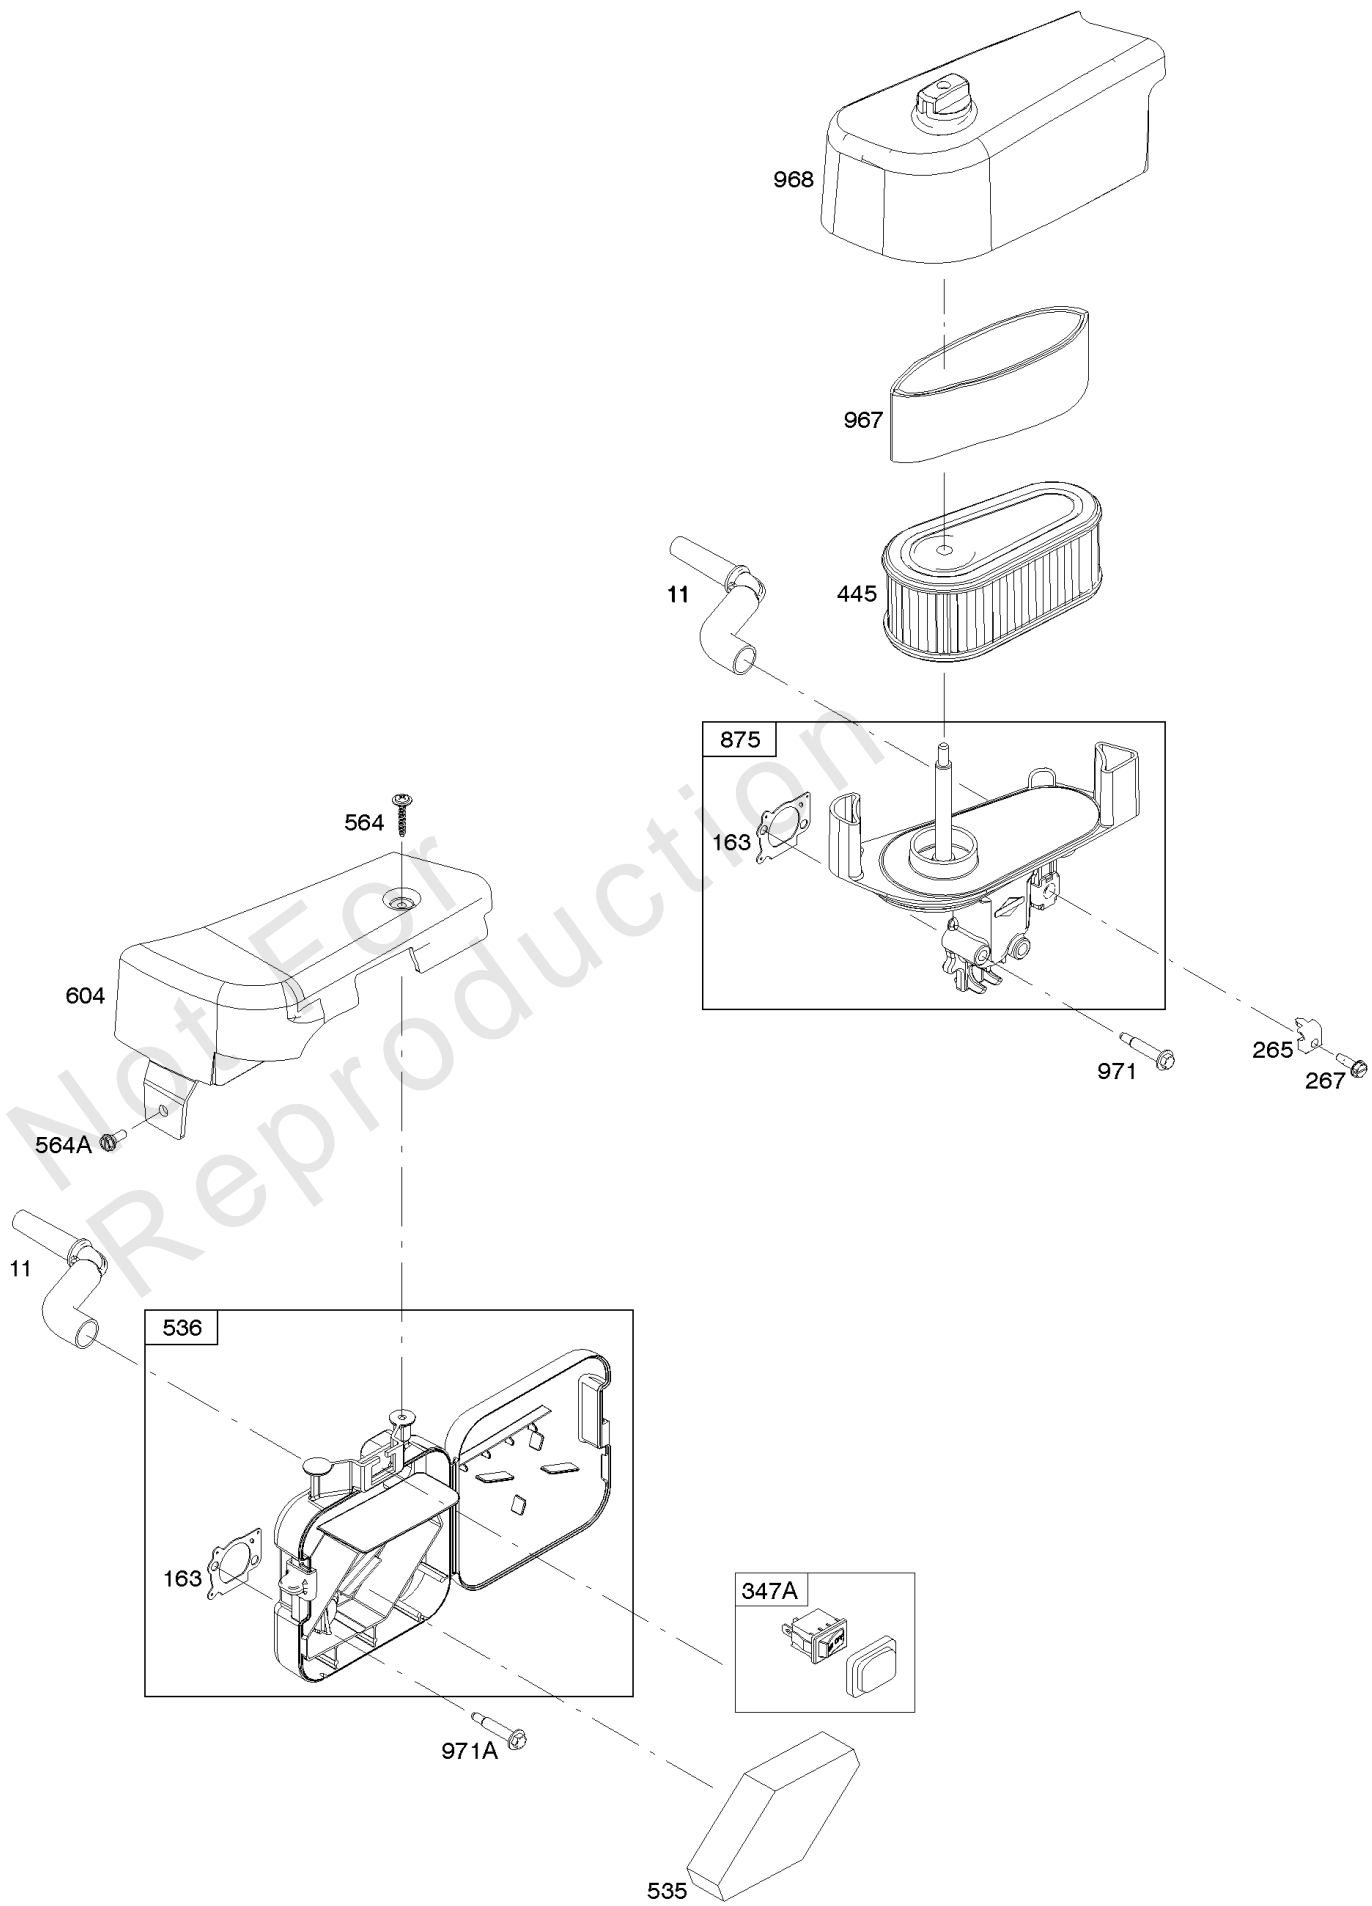

Parts Manual

Mfg. No: 122S07-0130-B1

Model Components	Page
Air Cleaner.....	4
Alternator, Electric Starter, Ignition.....	6
Blower Housing, Cover/Guards, Flywheel, Rewind Starter.....	8
Camshaft, Crankshaft, Cylinder, Operator's Manual, Piston/Rings/Connecting Rod, Warning Label.....	10
Carburetor, Carburetor Overhaul Kit.....	12
Controls, Governor Spring, Thermostat.....	14
Cylinder Head, Gasket Set-Valves, Valves.....	16
Exhaust System.....	18
Fuel Supply, Lubrication.....	20
Gasket Set-Engine, Sump.....	22

Not For
Reproduction

Air Cleaner

REF NO	PART NO	QTY	DESCRIPTION
11	796478		Tube-Breather
163	691894		Gasket-Air Cleaner
265	691024		CLAMP, Casing
267	691044		Screw -(Casing Clamp)
445	795066		Filter-A/C Cartridge
875	796492		Base-Air Cleaner
967	796254		Filter-Pre Cleaner
968	796493		Cover-Air Cleaner
971	690349		Screw -(Air Cleaner Base to Carburetor/Throttle Body)