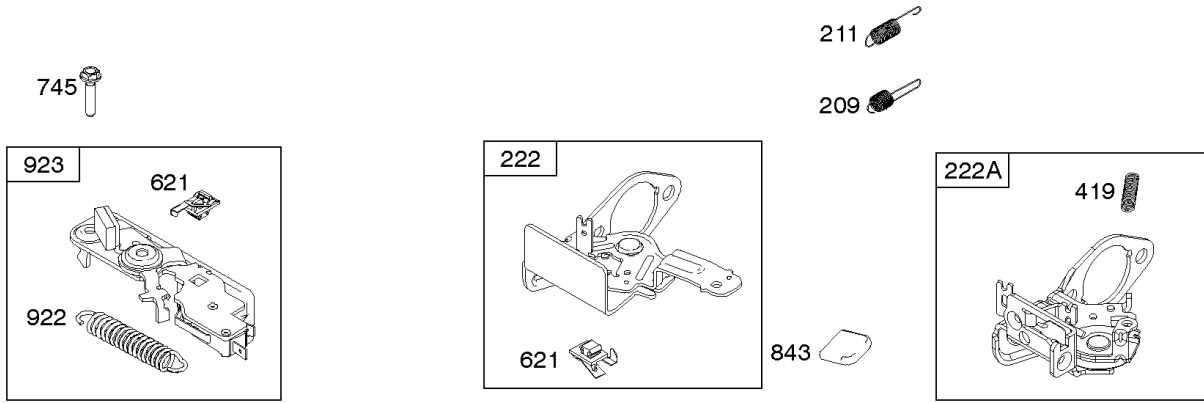

Not For
Reproduction

Controls, Governor Spring, Thermostat

REF NO	PART NO	QTY	DESCRIPTION
202	796657		Link-Mechanical Governor
209	796483		Spring-Governor
216A	798944		Link-Choke
222	796482		Bracket-Control -(Manual Friction, Remote, & Fixed Speed Control)
227	796487		Lever-Governor Control
265	691024		CLAMP, Casing
267	691044		Screw (Oil Fill Bracket) -(Casing Clamp)
268	691025		CASING, Control Wire -(Cut To Required Length)
269	691026		WIRE, Control -(Cut To Required Length)
270	691027		NUT -(Control Wire Casing)
271	691028		Lever-Control
291A	798938		Thermostat
505	793515		NUT -(Governor Control Lever)
562	793514		Bolt -(Governor Control Lever)
621	692310		Switch-Stop
745	793491		Screw -(Brake)
843	691884		Sleeve-Lever
883	793497		Gasket-Exhaust
922	692135		Spring-Brake
923	796635		Brake