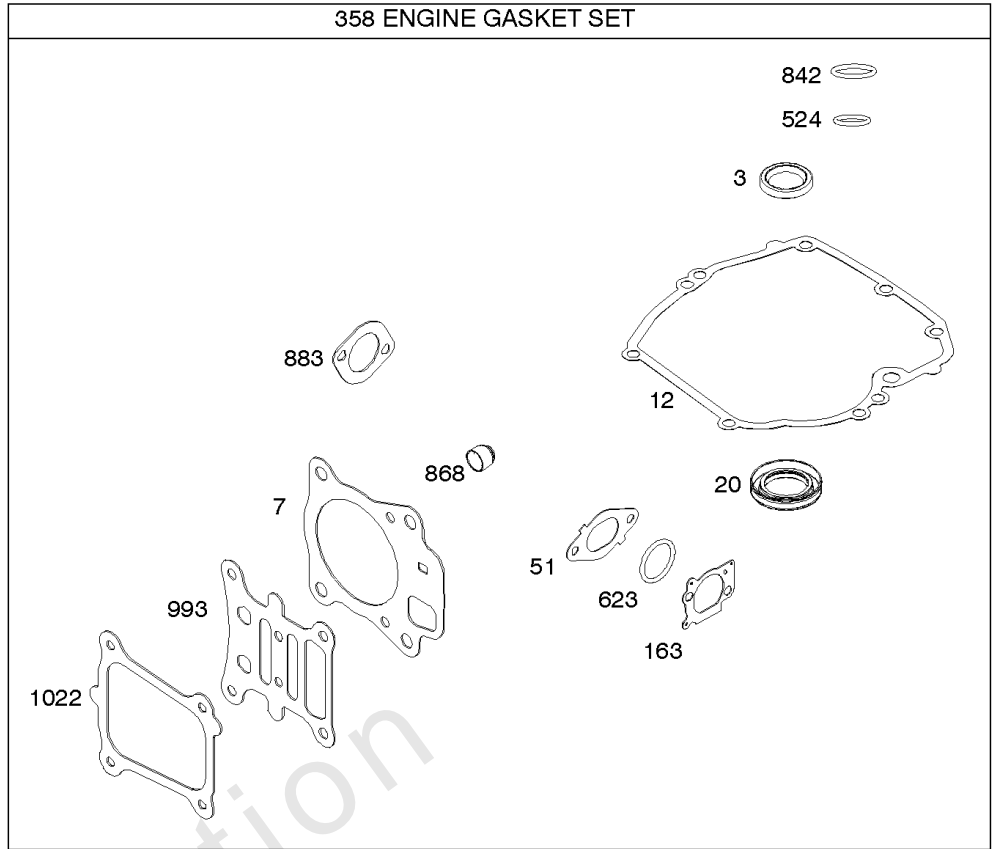

Fuel Supply, Lubrication

REF NO	PART NO	QTY	DESCRIPTION
187	791766		LINE, Fuel -(Cut To Required Length)
240	298090S		Filter-Fuel
523	796503		Dipstick
524	692296		Seal-Dipstick Tube
525	796502		Tube-Dipstick
601	791850		CLAMP, Hose
670	793485		Spacer-Fuel Tank
842	691031		SEAL, O-Ring -(Dipstick Tube)
847	796501		Dipstick/Tube Assembly
957	799585		Cap-Fuel Tank
957A	692046		Cap-Fuel Tank
957C	796577		Cap-Fuel Tank
972	590949		Tank-Fuel
1059	793471		Kit-Screw/Washer

Not For
Reproduction