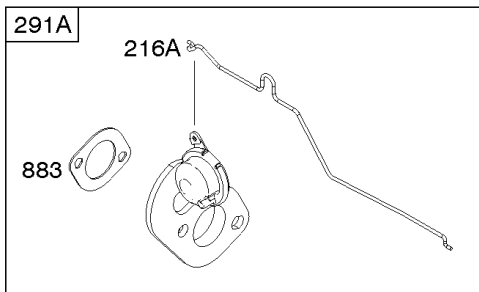

Not For
Reproduction

Controls, Governor Spring, Thermostat

REF NO	PART NO	QTY	DESCRIPTION
202	796657		Link-Mechanical Governor
209	796483		Spring-Governor
216A	798944		Link-Choke
222	796482		Bracket-Control -(Manual Friction, Remote, & Fixed Speed Control)
227	796487		Lever-Governor Control
265	691024		CLAMP, Casing
267	691044		Screw (Oil Fill Bracket) -(Casing Clamp)
268	691025		CASING, Control Wire -(Cut To Required Length)
269	691026		WIRE, Control -(Cut To Required Length)
270	691027		NUT -(Control Wire Casing)
271	691028		Lever-Control
291A	798938		Thermostat
505	793515		NUT -(Governor Control Lever)
562	793514		Bolt -(Governor Control Lever)
621	692310		Switch-Stop
745	793491		Screw -(Brake)
843	691884		Sleeve-Lever
883	793497		Gasket-Exhaust
922	692135		Spring-Brake
923	796635		Brake