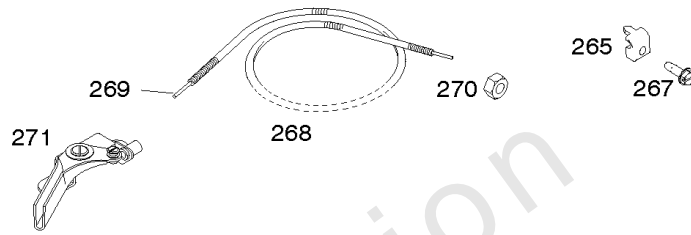

Not For
Reproduction

Controls, Governor Spring, Thermostat

REF NO	PART NO	QTY	DESCRIPTION
202	796657		Link-Mechanical Governor
209	796483		Spring-Governor
216A	798944		Link-Choke
222	796482		Bracket-Control -(Manual Friction, Remote, & Fixed Speed Control)
227	796487		Lever-Governor Control
265	691024		CLAMP, Casing
267	691044		Screw (Oil Fill Bracket) -(Casing Clamp)
268	691025		CASING, Control Wire -(Cut To Required Length)
269	691026		WIRE, Control -(Cut To Required Length)
270	691027		NUT -(Control Wire Casing)
271	691028		Lever-Control
291A	798938		Thermostat
505	793515		NUT -(Governor Control Lever)
562	793514		Bolt -(Governor Control Lever)
621	692310		Switch-Stop
745	793491		Screw -(Brake)
843	691884		Sleeve-Lever
883	793497		Gasket-Exhaust
922	692135		Spring-Brake
923	796635		Brake