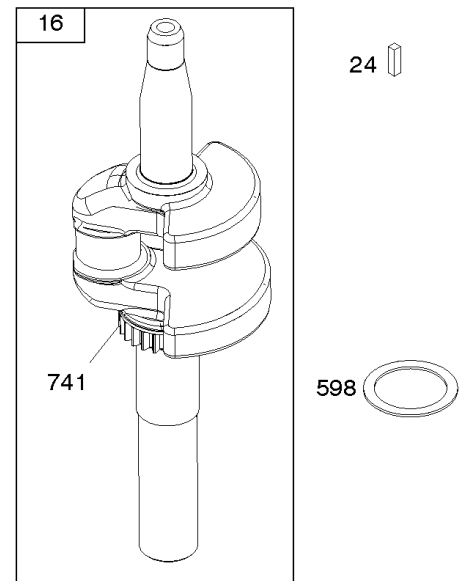

1319 WARNING LABEL

REQUIRED when replacing parts with warning labels affixed.

1319A WARNING LABEL

REQUIRED when replacing parts with warning labels affixed.

1330 REPAIR MANUAL

1036 EMISSIONS LABEL

Camshaft, Crankshaft, Cylinder, Operator's Manual, Piston/Rings/Connecting Rod,

REF NO	PART NO	QTY	DESCRIPTION
1	798947		Cylinder Assembly
3	299819S		SEAL, Oil -(Magneto Side)
16	797107		Crankshaft
24	222698S		KEY, Flywheel
25	590405		Piston Assembly -(.020" Oversize)
25	590404		Piston Assembly -(Standard)
26	590403		Ring Set -(.020" Oversize) -Used After Code Date 11063000
26	797304		Ring Set -(Standard) -Used Before Code Date 11070100
26	797305		Ring Set -(.020" Oversize) -Used Before Code Date 11070100
26	590402		Ring Set -(Standard) -Used After Code Date 11063000
27	691588		Lock-Piston Pin
28	298909		Pin-Piston
29	796470		Rod-Connecting
32	691664		Screw -(Connecting Rod)
32A	695759		Screw (Connecting Rod) -(Connecting Rod)
43	796650		Slinger-Governor/Oil
46	694039		Camshaft
404	690272		WASHER -(Governor Crank)
598	592587		Shims-End Play Kit -(Crankshaft or Camshaft Bearing)
615	690340		RETAINER, Governor Shaft
616	798327		Crank-Governor
718	690959		PIN, Locating
741	797521		Gear-Timing
1036	-		Label-Emissions -(Available From A Briggs & Stratton Authorized Dealer)
1263	697124		REED, Breather
1264	793453		SCREW -(Breather Reed)
1319	794467		LABEL, Warning
1319A	797669		LABEL, Warning
1330	279000		PRO SERIES REP MANUAL
1375	796476		Cover-Breather Reed
1376	*794451		Screw -(Breather Reed Cover)