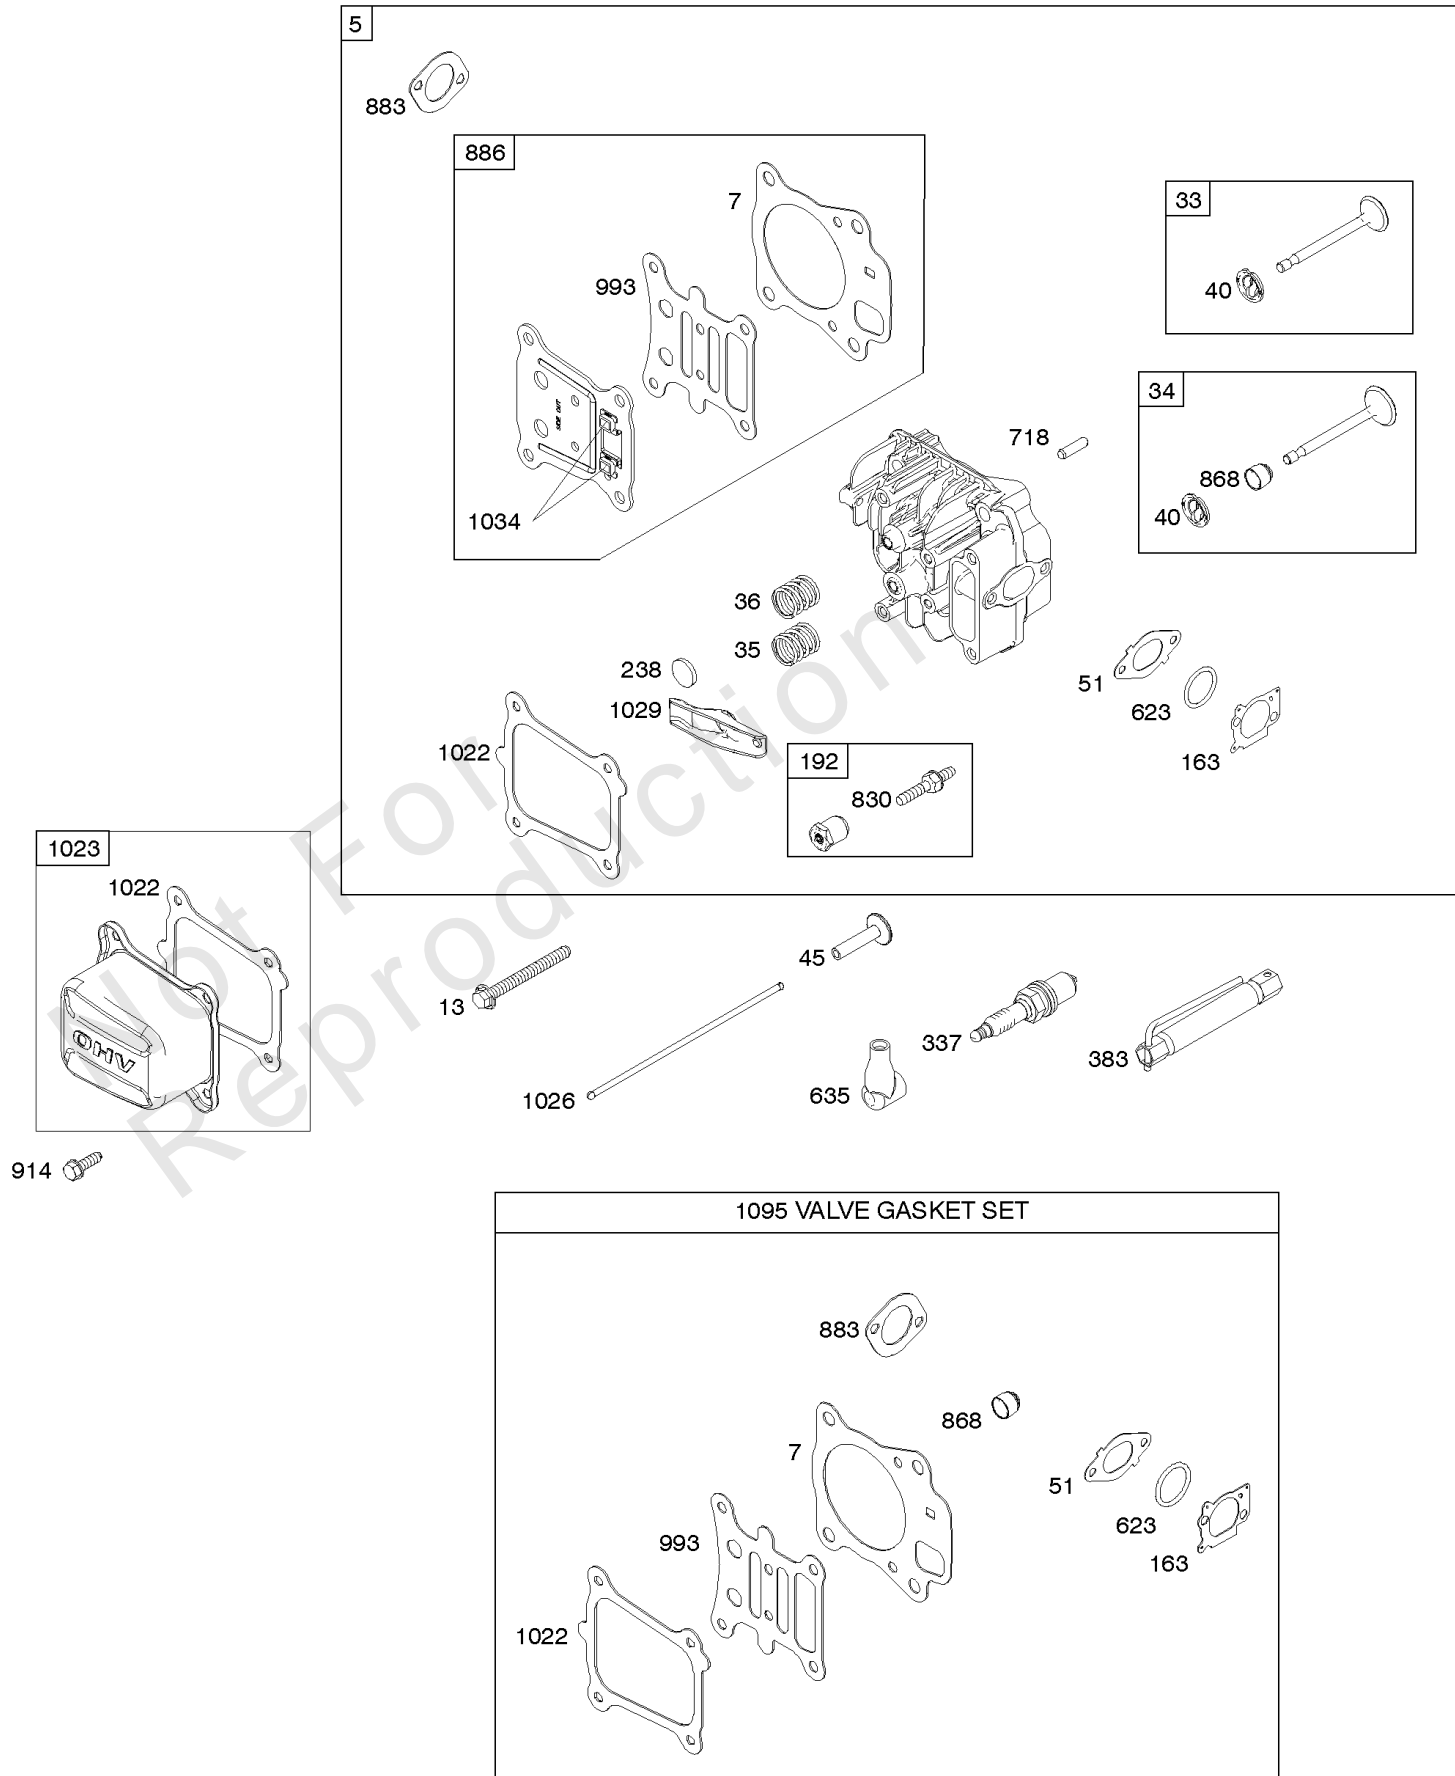

Carburetor, Carburetor Overhaul Kit

REF NO	PART NO	QTY	DESCRIPTION
51	796596		Gasket-Intake
51A	590398		Gasket-Intake
104	797622		Pin-Float Hinge
117	799227		Jet-Main -(Standard)
118	799606		Jet-Main -(High Altitude)
121	592172		Kit-Carburetor Overhaul
122	796595		Spacer-Carburetor
125	799226		Carburetor
133	797626		Float-Carburetor
134	799177		Kit-Needle/Seat
137	797625		Gasket-Float Bowl
163	691894		Gasket-Air Cleaner
202	796657		Link-Mechanical Governor
216A	798944		Link-Choke
217	799179		Spring-Choke Return
276	797632		Washer-Sealing
365	793458		Screw -(Carburetor)
623	793628		Seal-O Ring -(Carburetor Spacer)
975	797631		Bowl-Float

Not For
Reproduction

Controls, Governor Spring, Thermostat

REF NO	PART NO	QTY	DESCRIPTION
202	796657		Link-Mechanical Governor
209	796483		Spring-Governor
216A	798944		Link-Choke
222	796482		Bracket-Control -(Manual Friction, Remote, & Fixed Speed Control)
227	796487		Lever-Governor Control
265	691024		CLAMP, Casing
267	691044		Screw (Oil Fill Bracket) -(Casing Clamp)
268	691025		CASING, Control Wire -(Cut To Required Length)
269	691026		WIRE, Control -(Cut To Required Length)
270	691027		NUT -(Control Wire Casing)
271	691028		Lever-Control
291A	798938		Thermostat
505	793515		NUT -(Governor Control Lever)
562	793514		Bolt -(Governor Control Lever)
621	692310		Switch-Stop
745	793491		Screw -(Brake)
843	691884		Sleeve-Lever
883	793497		Gasket-Exhaust
922	692135		Spring-Brake
923	796635		Brake