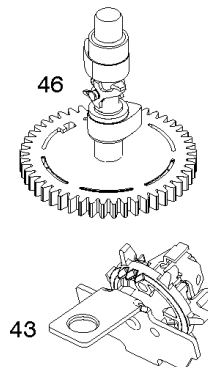

1319 WARNING LABEL

REQUIRED when replacing parts with warning labels affixed.

1319A WARNING LABEL

REQUIRED when replacing parts with warning labels affixed.

1330 REPAIR MANUAL

1036 EMISSIONS LABEL

Camshaft, Crankshaft, Cylinder, Operator's Manual, Piston/Rings/Connecting Rod,

REF NO	PART NO	QTY	DESCRIPTION
1	798947		Cylinder Assembly
3	299819S		SEAL, Oil -(Magneto Side)
16	797107		Crankshaft
24	222698S		KEY, Flywheel
25	590405		Piston Assembly -(.020" Oversize)
25	590404		Piston Assembly -(Standard)
26	590403		Ring Set -(.020" Oversize) -Used After Code Date 11063000
26	797304		Ring Set -(Standard) -Used Before Code Date 11070100
26	797305		Ring Set -(.020" Oversize) -Used Before Code Date 11070100
26	590402		Ring Set -(Standard) -Used After Code Date 11063000
27	691588		Lock-Piston Pin
28	298909		Pin-Piston
29	796470		Rod-Connecting
32	691664		Screw -(Connecting Rod)
32A	695759		Screw (Connecting Rod) -(Connecting Rod)
43	796650		Slinger-Governor/Oil
46	694039		Camshaft
404	690272		WASHER -(Governor Crank)
598	592587		Shims-End Play Kit -(Crankshaft or Camshaft Bearing)
615	690340		RETAINER, Governor Shaft
616	798327		Crank-Governor
718	690959		PIN, Locating
741	797521		Gear-Timing
1036	-		Label-Emissions -(Available From A Briggs & Stratton Authorized Dealer)
1263	697124		REED, Breather
1264	793453		SCREW -(Breather Reed)
1319	794467		LABEL, Warning
1319A	797669		LABEL, Warning
1330	279000		PRO SERIES REP MANUAL
1375	796476		Cover-Breather Reed
1376	*794451		Screw -(Breather Reed Cover)