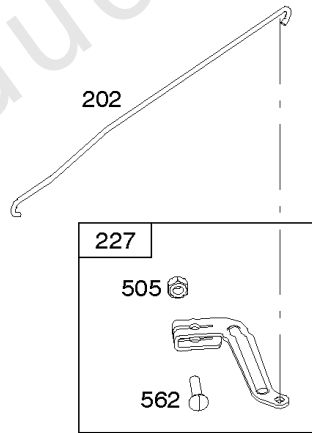

Not For
Reproduction

Controls, Governor Spring, Thermostat

REF NO	PART NO	QTY	DESCRIPTION
202	796657		Link-Mechanical Governor
209	796483		Spring-Governor
216A	798944		Link-Choke
222	796482		Bracket-Control -(Manual Friction, Remote, & Fixed Speed Control)
227	796487		Lever-Governor Control
265	691024		CLAMP, Casing
267	691044		Screw (Oil Fill Bracket) -(Casing Clamp)
268	691025		CASING, Control Wire -(Cut To Required Length)
269	691026		WIRE, Control -(Cut To Required Length)
270	691027		NUT -(Control Wire Casing)
271	691028		Lever-Control
291A	798938		Thermostat
505	793515		NUT -(Governor Control Lever)
562	793514		Bolt -(Governor Control Lever)
621	692310		Switch-Stop
745	793491		Screw -(Brake)
843	691884		Sleeve-Lever
883	793497		Gasket-Exhaust
922	692135		Spring-Brake
923	796635		Brake