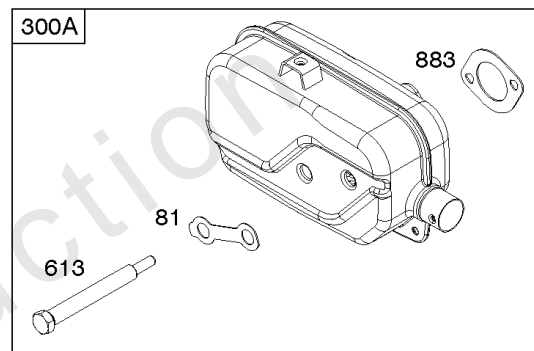

Exhaust System

REF NO	PART NO	QTY	DESCRIPTION
81	691740		Lock-Muffler Screw
300A	798940		Muffler
613	796496		Screw -(Muffler)
676A	799187		Deflector-Muffler
832A	593411		Guard-Muffler
836	793500		Screw -(Muffler Guard)
837	797735		Spacer-Muffler
883	793497		Gasket-Exhaust
994	690813		Arrestor-Spark

Not For
Reproduction