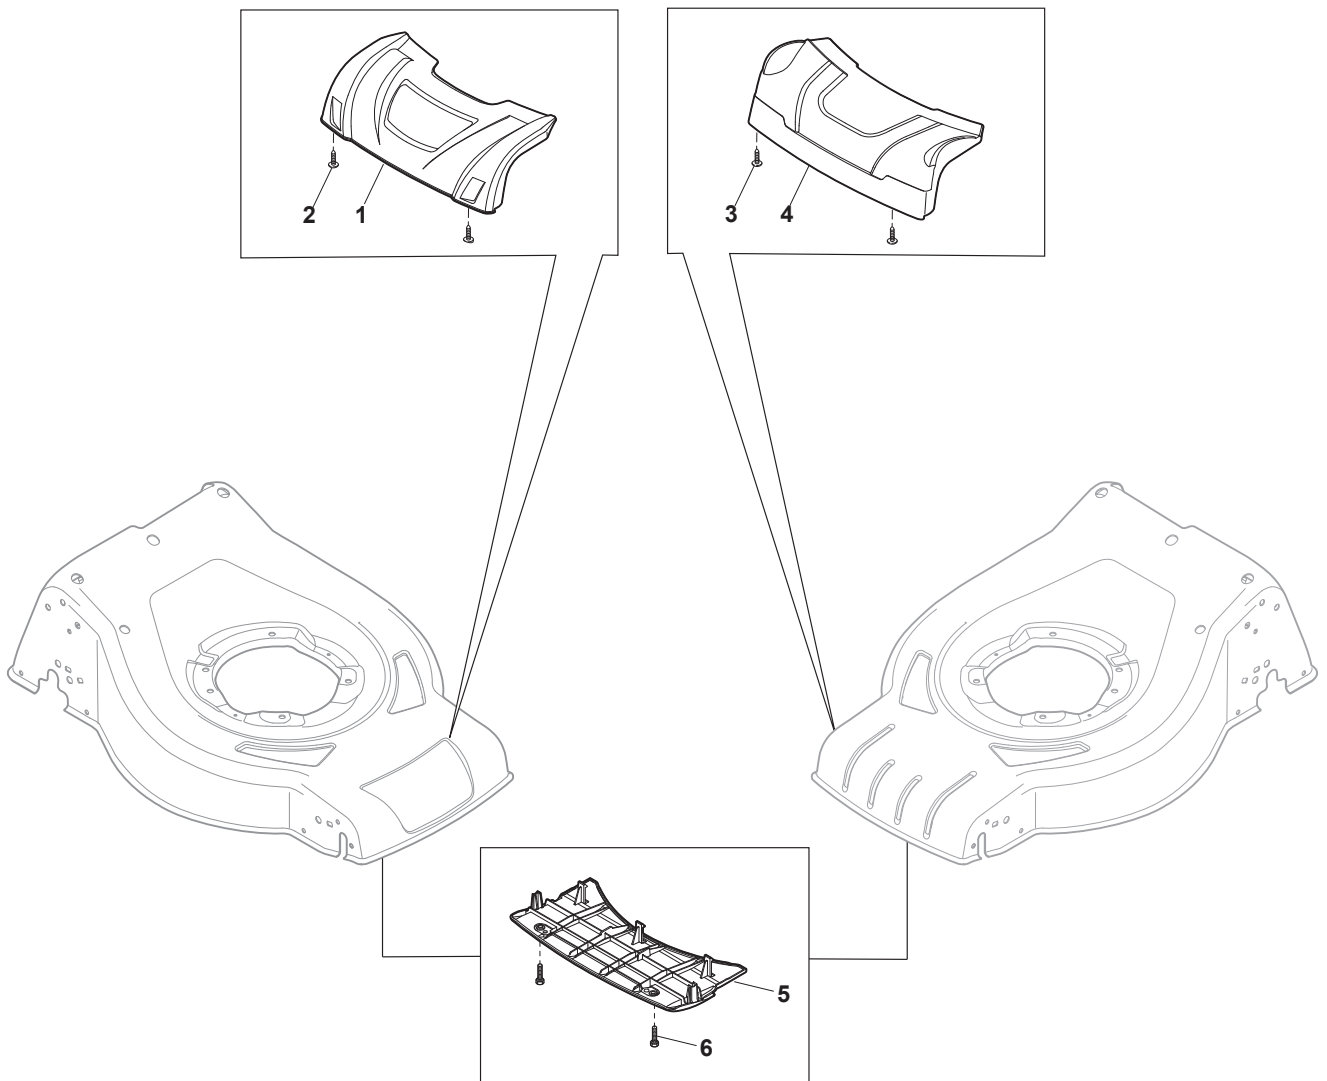

# CR-CS 484 WS - CR-CS 484 WSQ

Petrol Lawn Mower Deck - CS

Issue 13 - 2017

Fig.	Q.ty	Part No	Description	Notes
1	1	381004020/0	Light Red Deck	
1	1	381004051/0	Black Deck	
1	1	381004548/0	Light Red Deck	Side Discharge
1	1	381004698/0	Dark Red Deck	
1	1	381004887/0	Dark Red Deck	Side Discharge
2	1	322108301/1	Front Conveyor Assy	
3	6	112728699/0	Screw	
4	1	322108302/0	Rear Conveyor Assy	
5	6	112728699/0	Screw	
6	2	322545213/0	Plate	
7	1	381005139/0	Left Bracket	
8	6	112727801/0	Screw	
9	1	381005137/0	Right Bracket	
10	1	322060242/0	Belt Protection	
11	1	322140239/0	Mulching Deflector	
12	2	112728530/0	Screw	

Fig.	Q.ty	Part No	Description	Notes
1	2	322545189/0	Plate	
2	1	322735597/1	Sector, Height Adjustment	
3	2	381005159/0	Wheel Support	
4	2	381003354/0	Lever, Height Adjustment	
5	2	122519811/0	Pin	
6	2	112521350/0	Washer	
7	2	112155000/0	Nut	
9	1	322735595/1	Sector, Height Adjustment	
10	2	322600247/0	Protection, Wheel	D. 180
11	4	112728698/0	Screw	
12	2	322545152/0	Plate	
13	1	381302817/0	Rear Wheel Axle	
14	1	122534131/0	Pin	
15	1	381003357/0	Wheels Rear Adj. Lever	
16	1	122446192/0	Spring	
17	1	112154510/0	Nut	
18	1	322600205/1	Protection, Wheel	
21	2	112521350/0	Washer	
22	2	112155000/0	Nut	