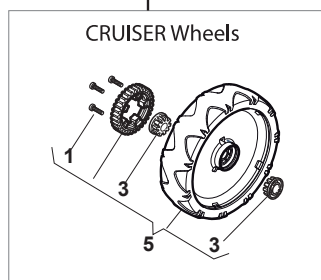

Bushing - Ø180

Ball Bearing - Ø180

Bushing - Ø240

Ball Bearing - Ø240

Fig.	Q.ty	Part No	Description	Notes
1	6	112728706/0	Screw	
2	2	381007462/1	Wheel	
3	8	322042064/0	Bushing	
4	2	381007441/1	Wheel - Long Hub	
4	2	381007442/1	Wheel - Short Hub	
5	2	381007466/1	Wheel	
6	2	381007444/1	Wheel - Long Hub	
6	2	381007445/1	Wheel - Short Hub	
7	2	381007463/1	Wheel	
8	8	119216035/0	Bearing	
9	2	381007447/1	Wheel - Long Hub	
9	2	381007448/1	Wheel - Short Hub	
10	2	381007467/1	Wheel	
11	2	381007450/1	Wheel - Long Hub	
11	2	381007455/1	Wheel - Short Hub