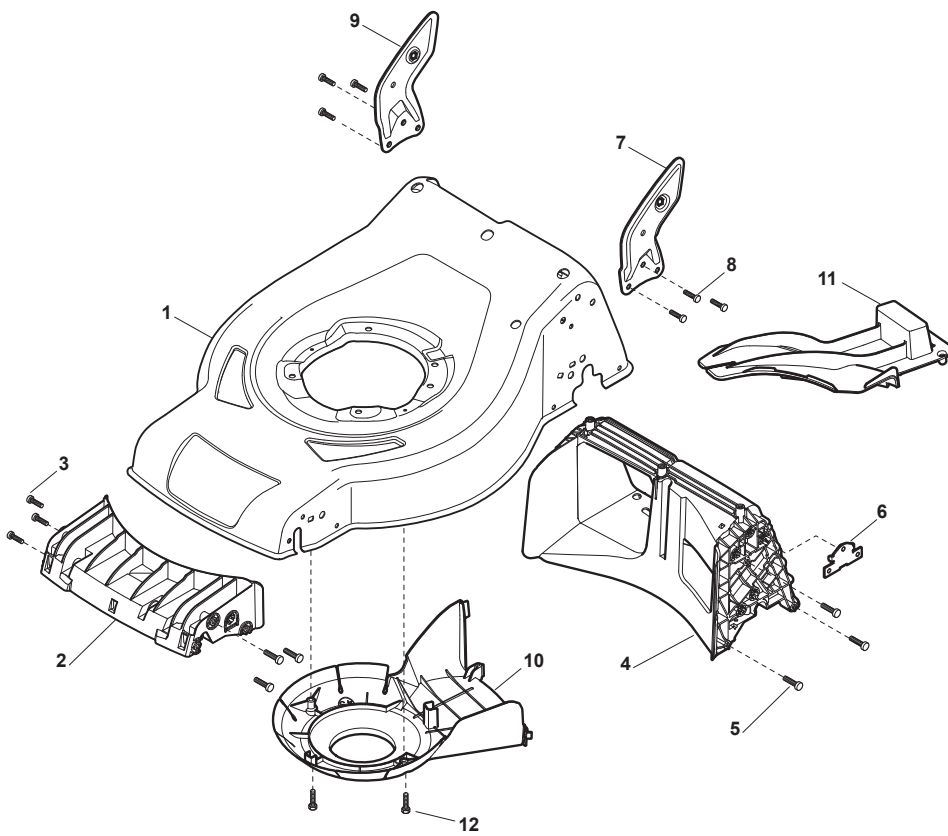

THIS INFORMATION IS NOT INTENDED FOR SALE OR RESALE, AND THIS NOTICE MUST REMAIN ON ALL COPIES.

Fig.	Q.ty	Part No	Description	Notes
1	1	381004018/0	Light Red Deck	
1	1	381004024/0	Black Deck	
1	1	381004613/0	Light Red Deck	Side Discharge
1	1	381004729/0	Grey Deck	
1	1	381004622/0	Dark Red Deck	
1	1	381004670/0	Dark Red Deck	Side Discharge
2	1	322108301/1	Front Conveyor Assy	
3	6	112728699/0	Screw	
4	1	322108302/0	Rear Conveyor Assy	
5	6	112728699/0	Screw	
6	2	322545213/0	Plate	
7	1	381005139/0	Left Bracket	
8	6	112727801/0	Screw	
9	1	381005137/0	Right Bracket	
10	1	322060242/0	Belt Protection	
11	1	322140239/0	Mulching Deflector	
12	2	112728530/0	Screw	

# CR-CS 484 WS - CR-CS 484 WSQ

Petrol Lawn Mower Deck - CS

Issue 13 - 2017

Fig.	Q.ty	Part No	Description	Notes
1	1	381004020/0	Light Red Deck	
1	1	381004051/0	Black Deck	
1	1	381004548/0	Light Red Deck	Side Discharge
1	1	381004698/0	Dark Red Deck	
1	1	381004887/0	Dark Red Deck	Side Discharge
2	1	322108301/1	Front Conveyor Assy	
3	6	112728699/0	Screw	
4	1	322108302/0	Rear Conveyor Assy	
5	6	112728699/0	Screw	
6	2	322545213/0	Plate	
7	1	381005139/0	Left Bracket	
8	6	112727801/0	Screw	
9	1	381005137/0	Right Bracket	
10	1	322060242/0	Belt Protection	
11	1	322140239/0	Mulching Deflector	
12	2	112728530/0	Screw	

Fig.	Q.ty	Part No	Description	Notes
1	2	322545189/0	Plate	
2	1	322735597/1	Sector, Height Adjustment	
3	2	381005159/0	Wheel Support	
4	2	381003354/0	Lever, Height Adjustment	
5	2	122519811/0	Pin	
6	2	112521350/0	Washer	
7	2	112155000/0	Nut	
9	1	322735595/1	Sector, Height Adjustment	
10	2	322600247/0	Protection, Wheel	D. 180
11	4	112728698/0	Screw	
12	2	322545152/0	Plate	
13	1	381302817/0	Rear Wheel Axle	
14	1	122534131/0	Pin	
15	1	381003357/0	Wheels Rear Adj. Lever	
16	1	122446192/0	Spring	
17	1	112154510/0	Nut	
18	1	322600205/1	Protection, Wheel	
21	2	112521350/0	Washer	
22	2	112155000/0	Nut	