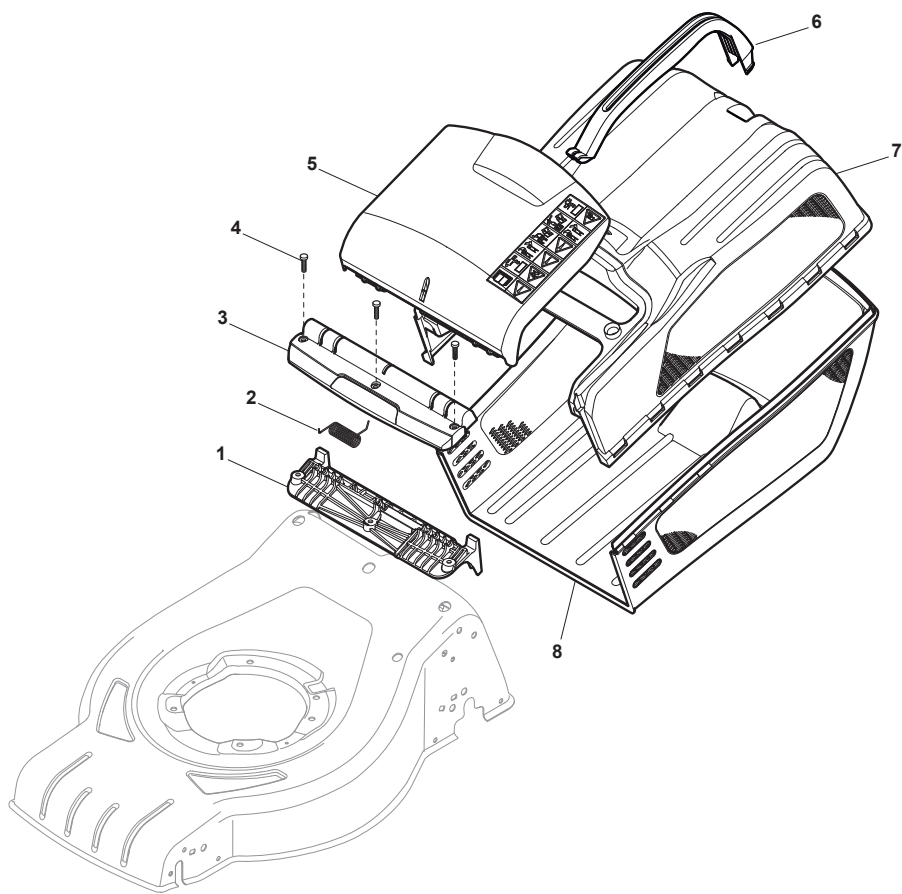

Fig.	Q.ty	Part No	Description	Notes
1	1	322785331/0	Black Stone Guard Support	
2	1	122450464/0	Spring	
3	1	322109554/0	Stone Guard Supp. Cover Black	Black
3	1	322109556/0	Stone Guard Supp. Cover Yellow	Yellow
3	1	322109557/0	Stone Guard Supp. Cover Grey	Grey
3	1	322109561/0	Stone Guard Support, White	White
4	3	112728699/0	Screw	
5	1	322600206/1	Stone Guard, Black	Black
5	1	322600214/1	Stone Guard, Yellow	Yellow
5	1	322600216/1	Stone Guard, Grey	Grey
5	1	322600245/1	Stone-Guard, White	White
6	1	322393643/0	Grasscatcher Handle, Black	Black
6	1	322393645/0	Grasscatcher Handle, Grey	Grey
6	1	322393716/0	Grasscatcher Handle, Grey	Grey NCSS-N
7	1	322486260/0	Grasscatcher Upper Part, Black	Black
7	1	322486263/0	Grasscatcher Upper Part Grey	Grey
7	1	322486387/0	Grasscatcher Upper Part, Grey	Grey NCSS-N
8	1	322486261/0	Grasscatcher Lower Part, Black	Black
8	1	322486267/0	Grasscatcher Lower Part Grey	Grey
8	1	322486388/0	Grasscatcher Lower Part, Grey	Grey NCSS-N