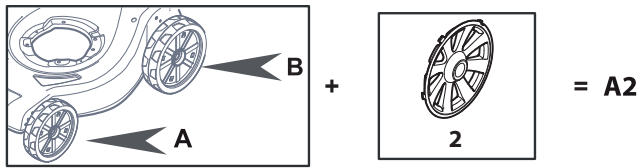

Bushing - Ø180

Ball Bearing - Ø180

Bushing - Ø240

Ball Bearing - Ø240

Fig.	Q.ty	Part No	Description	Notes
1	6	112728706/0	Screw	
2	2	381007462/1	Wheel	
3	8	322042064/0	Bushing	
4	2	381007441/1	Wheel - Long Hub	
4	2	381007442/1	Wheel - Short Hub	
5	2	381007466/1	Wheel	
6	2	381007444/1	Wheel - Long Hub	
6	2	381007445/1	Wheel - Short Hub	
7	2	381007463/1	Wheel	
8	8	119216035/0	Bearing	
9	2	381007447/1	Wheel - Long Hub	
9	2	381007448/1	Wheel - Short Hub	
10	2	381007467/1	Wheel	
11	2	381007450/1	Wheel - Long Hub	
11	2	381007455/1	Wheel - Short Hub	