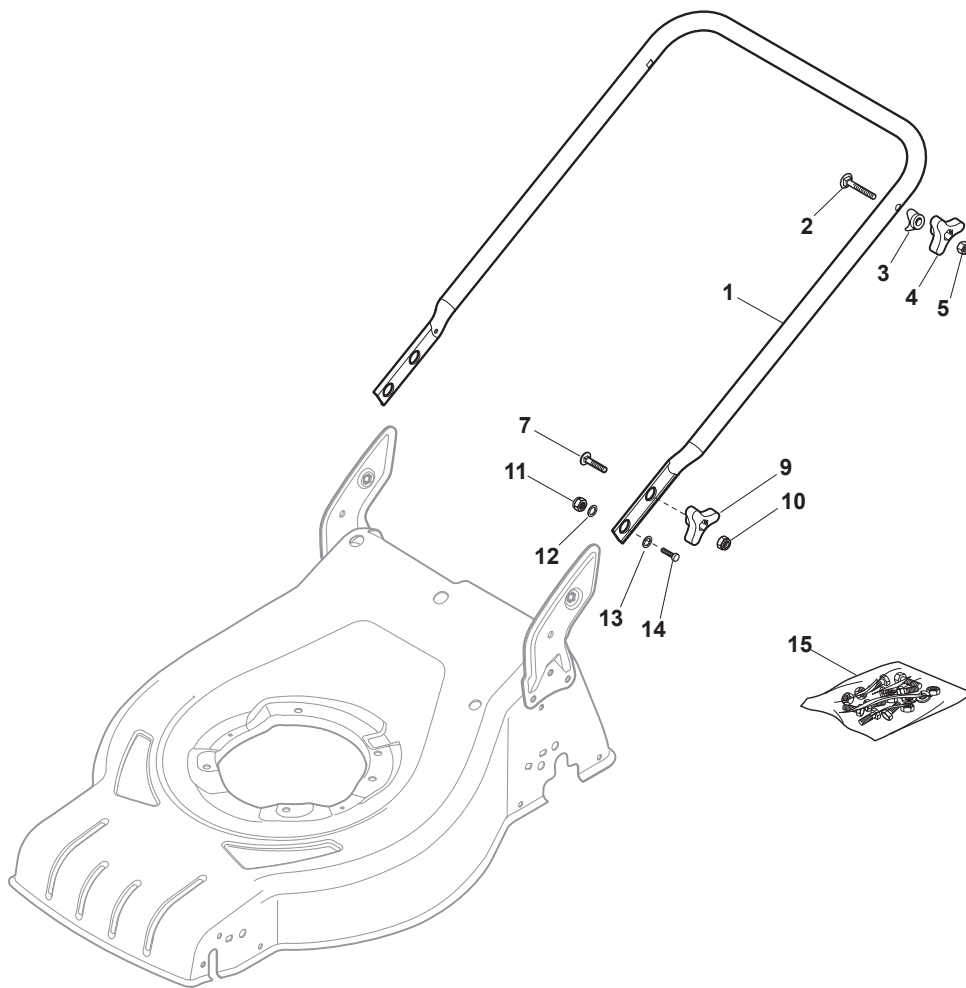

Fig.	Q.ty	Part No	Description	Notes
1	2	322545189/0	Plate	
2	1	322735597/1	Sector, Height Adjustment	
3	2	381005159/0	Wheel Support	
4	2	381003354/0	Lever, Height Adjustment	
5	2	122519811/0	Pin	
6	2	112521350/0	Washer	
7	2	112155000/0	Nut	
9	1	322735595/1	Sector, Height Adjustment	
10	2	322600247/0	Protection, Wheel	D. 180
11	4	112728698/0	Screw	
12	2	322545152/0	Plate	
13	1	381302817/0	Rear Wheel Axle	
14	1	122534131/0	Pin	
15	1	381003357/0	Wheels Rear Adj. Lever	
16	1	122446192/0	Spring	
17	1	112154510/0	Nut	
18	1	322600205/1	Protection, Wheel	
21	2	112521350/0	Washer	
22	2	112155000/0	Nut	

Fig.	Q.ty	Part No	Description	Notes
1	1	381006737/0	Handle Lower Part	Black
1	1	381007537/0	Handle, Lower Part Yellow	Yellow
2	2	112819110/0	Screw	
3	2	122671651/0	Washer	
4	2	122399900/0	Black Knob	Black
4	2	322399840/0	Yellow Knob	Yellow
4	2	322399846/0	Red Knob	Red
5	2	112293200/0	Nut	
7	2	112818900/0	Screw	
9	2	122399900/0	Black Knob	Black
9	2	322399840/0	Yellow Knob	Yellow
9	2	322399846/0	Red Knob	Red
10	2	112293200/0	Nut	
11	2	112155000/0	Nut	
12	2	112521350/0	Washer	
13	2	112369500/0	Elastic Washer	
14	2	112760605/0	Screw	
15	1	381008691/0	Outfit, Screws	Black
15	1	381008692/0	Outfit, Screws	Yellow
15	1	381008695/0	Outfit, Screws	Red