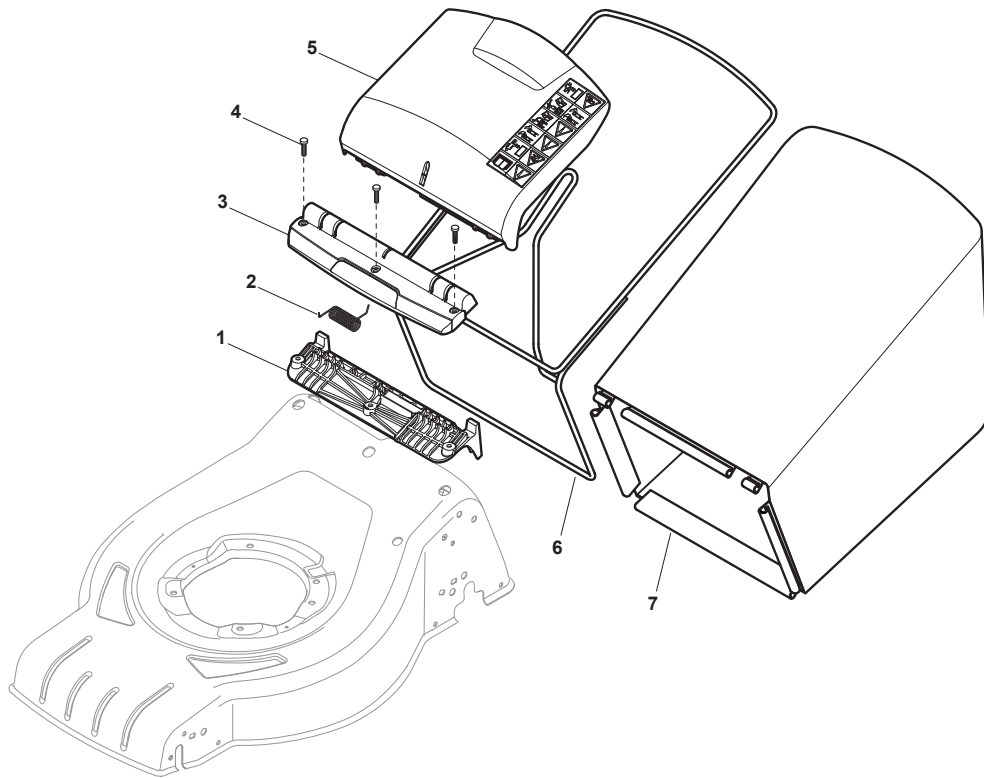

Fig.	Q.ty	Part No	Description	Notes
1	1	322785331/0	Black Stone Guard Support	
2	1	122450464/0	Spring	
3	1	322109554/0	Stone Guard Supp. Cover Black	Black
3	1	322109556/0	Stone Guard Supp. Cover Yellow	Yellow
3	1	322109557/0	Stone Guard Supp. Cover Grey	Grey
4	3	112728699/0	Screw	
5	1	322600206/1	Stone Guard, Black	Black
5	1	322600214/1	Stone Guard, Yellow	Yellow
5	1	322600216/1	Stone Guard, Grey	Grey
5	1	322600245/1	Stone-Guard, White	White
6	1	181006409/0	Textile Grasscatcher Frame	
7	1	181002319/0	Textile Grasscatcher Black