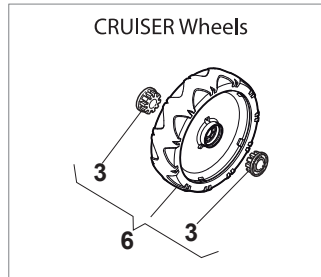

Bushing - Ø180

Ball Bearing - Ø180

Bushing - Ø240

Ball Bearing - Ø240

Fig.	Q.ty	Part No	Description	Notes
1	6	112728706/0	Screw	
2	2	381007462/1	Wheel	
3	8	322042064/0	Bushing	
4	2	381007441/1	Wheel - Long Hub	
4	2	381007442/1	Wheel - Short Hub	
5	2	381007466/1	Wheel	
6	2	381007444/1	Wheel - Long Hub	
6	2	381007445/1	Wheel - Short Hub	
7	2	381007463/1	Wheel	
8	8	119216035/0	Bearing	
9	2	381007447/1	Wheel - Long Hub	
9	2	381007448/1	Wheel - Short Hub	
10	2	381007467/1	Wheel	
11	2	381007450/1	Wheel - Long Hub	
11	2	381007455/1	Wheel - Short Hub