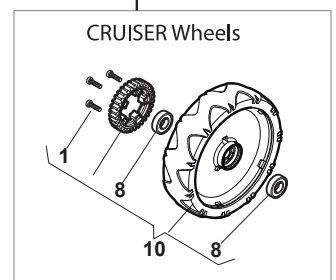

Bushing - Ø180

Ball Bearing - Ø180

Bushing - Ø240

Ball Bearing - Ø240

Fig.	Q.ty	Part No	Description	Notes
1	6	112728706/0	Screw	
2	2	381007462/1	Wheel	
3	8	322042064/0	Bushing	
4	2	381007441/1	Wheel - Long Hub	
4	2	381007442/1	Wheel - Short Hub	
5	2	381007466/1	Wheel	
6	2	381007444/1	Wheel - Long Hub	
6	2	381007445/1	Wheel - Short Hub	
7	2	381007463/1	Wheel	
8	8	119216035/0	Bearing	
9	2	381007447/1	Wheel - Long Hub	
9	2	381007448/1	Wheel - Short Hub	
10	2	381007467/1	Wheel	
11	2	381007450/1	Wheel - Long Hub	
11	2	381007455/1	Wheel - Short Hub