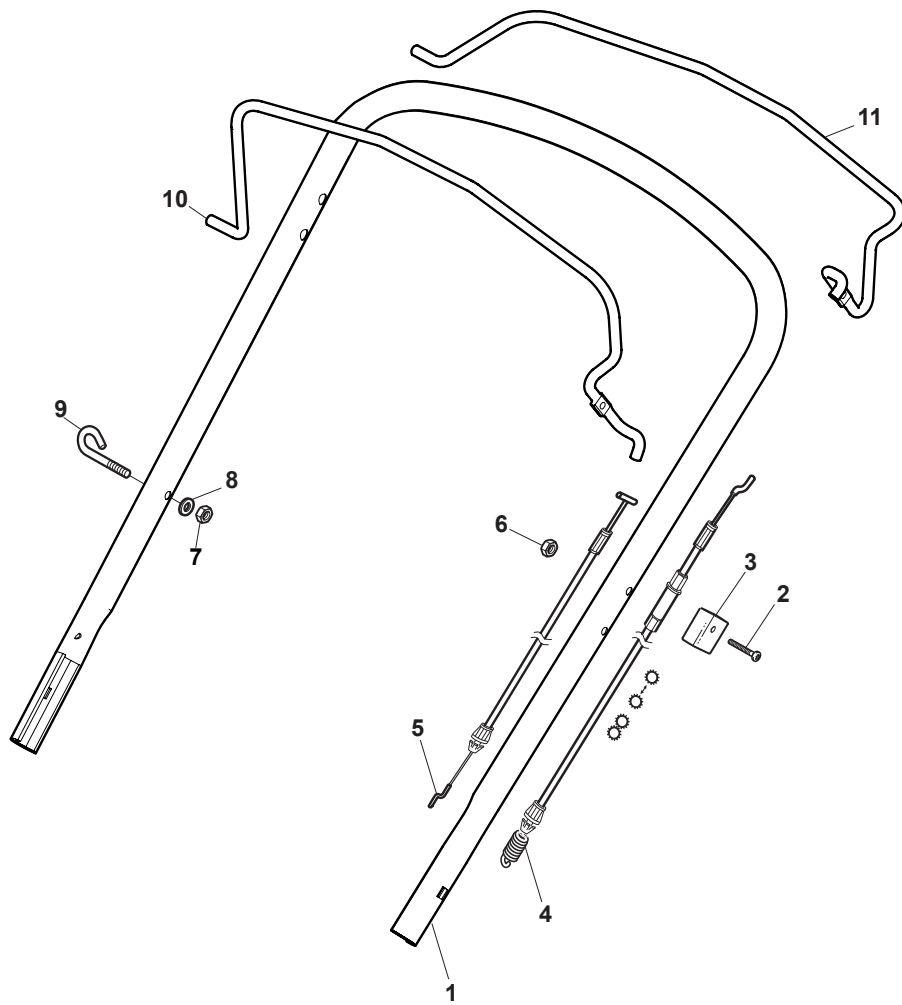

Fig.	Q.ty	Part No	Description	Notes
1	2	322545189/0	Plate	
2	1	322735597/1	Sector, Height Adjustment	
3	2	381005159/0	Wheel Support	
4	2	381003354/0	Lever, Height Adjustment	
5	2	122519811/0	Pin	
6	2	112521350/0	Washer	
7	2	112155000/0	Nut	
9	1	322735595/1	Sector, Height Adjustment	
10	2	322600247/0	Protection, Wheel	D. 180
11	4	112728698/0	Screw	
12	2	322545152/0	Plate	
13	1	381302817/0	Rear Wheel Axle	
14	1	122534131/0	Pin	
15	1	381003357/0	Wheels Rear Adj. Lever	
16	1	122446192/0	Spring	
17	1	112154510/0	Nut	
18	1	322600205/1	Protection, Wheel	
21	2	112521350/0	Washer	
22	2	112155000/0	Nut	

Fig.	Q.ty	Part No	Description	Notes
1	1	381006740/0	Handle, Upper Part	
2	1	112727783/0	Screw	
3	1	322551640/0	Plate	
4	1	381030085/0	Cable Rear Drive	
5	1	181030053/0	Cable, Thread Engine Brake	SV40 / RV 40 / V35 Engine
5	1	181030084/0	Cable, Thread Engine Brake	B&S / GGP / Honda Engine
6	1	112154510/0	Nut	
7	1	112154510/0	Nut	
8	1	112521330/0	Washer	
9	1	122430313/0	Guide Spring	
10	1	381003394/0	Lever, Engine Brake Yellow	Yellow
10	1	181003369/0	Lever, Engine Brake	Black
11	1	381003395/0	Lever, Driving Yellow	Yellow
11	1	181003371/0	Driving Lever	Black

Fig.	Q.ty	Part No	Description	Notes
1	1	381006740/0	Handle, Upper Part	
2	1	112727788/0	Screw	
3	1	381030085/0	Cable Rear Drive	
4	1	181005522/0	Throttle Cable	B&S Engine
4	1	181005534/0	Throttle Cable	GGP 100cc Engine
4	1	181005535/0	Throttle Cable	GGP and Honda Engine
4	1	181005536/0	Throttle Cable	B&S 500-550-575 Series
4	1	181005521/0	Throttle Cable	SV40 / RV 40 / V35 Engine
5	1	112154510/0	Nut	
6	1	181030053/0	Cable, Thread Engine Brake	SV40 / RV 40 / V35 Engine
6	1	181030084/0	Cable, Thread Engine Brake	B&S / GGP / Honda Engine
7	1	112154510/0	Nut	
8	1	112521330/0	Washer	
9	1	122430313/0	Guide Spring	
10	1	181003369/0	Lever, Engine Brake	
11	1	181003371/0	Driving Lever	