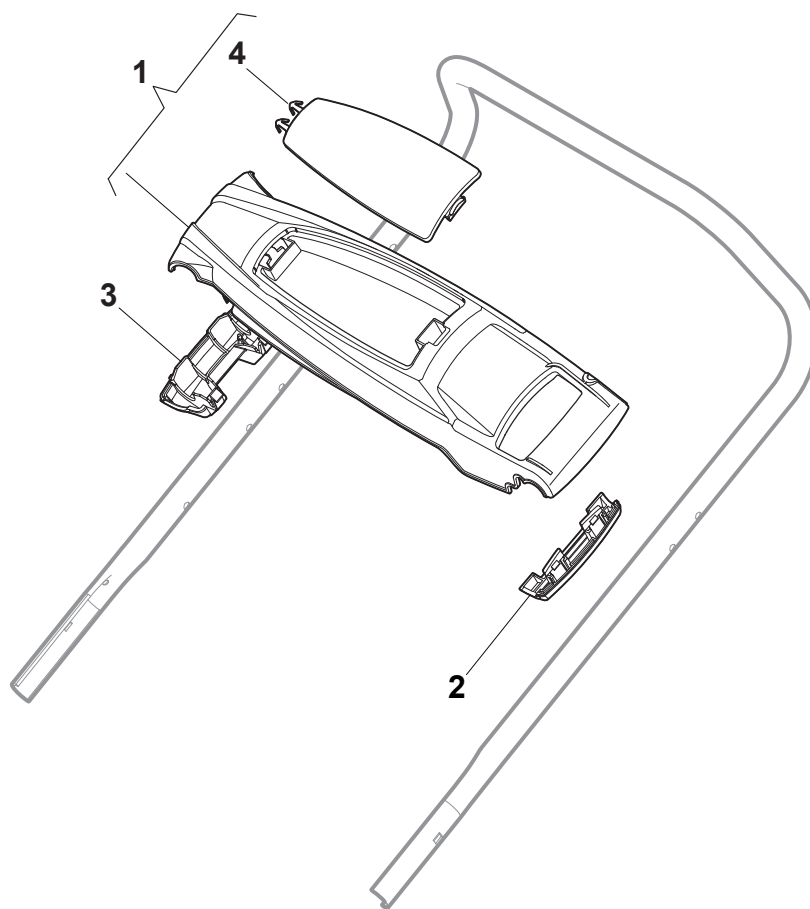

Fig.	Q.ty	Part No	Description	Notes
1	2	322545189/0	Plate	
2	1	322735597/1	Sector, Height Adjustment	
3	2	381005159/0	Wheel Support	
4	2	381003354/0	Lever, Height Adjustment	
5	2	122519811/0	Pin	
6	2	112521350/0	Washer	
7	2	112155000/0	Nut	
9	1	322735595/1	Sector, Height Adjustment	
10	2	322600247/0	Protection, Wheel	D. 180
11	4	112728698/0	Screw	
12	2	322545152/0	Plate	
13	1	381302817/0	Rear Wheel Axle	
14	1	122534131/0	Pin	
15	1	381003357/0	Wheels Rear Adj. Lever	
16	1	122446192/0	Spring	
17	1	112154510/0	Nut	
18	1	322600205/1	Protection, Wheel	
21	2	112521350/0	Washer	
22	2	112155000/0	Nut	

Fig.	Q.ty	Part No	Description	Notes
1	1	381006740/0	Handle, Upper Part	
2	1	112727788/0	Screw	
3	1	381030085/0	Cable Rear Drive	
4	1	181005522/0	Throttle Cable	B&S Engine
4	1	181005534/0	Throttle Cable	GGP 100cc Engine
4	1	181005535/0	Throttle Cable	GGP and Honda Engine
4	1	181005536/0	Throttle Cable	B&S 500-550-575 Series
4	1	181005521/0	Throttle Cable	SV40 / RV 40 / V35 Engine
5	1	112154510/0	Nut	
6	1	181030053/0	Cable, Thread Engine Brake	SV40 / RV 40 / V35 Engine
6	1	181030084/0	Cable, Thread Engine Brake	B&S / GGP / Honda Engine
7	1	112154510/0	Nut	
8	1	112521330/0	Washer	
9	1	122430313/0	Guide Spring	
10	1	181003369/0	Lever, Engine Brake	
11	1	181003371/0	Driving Lever	