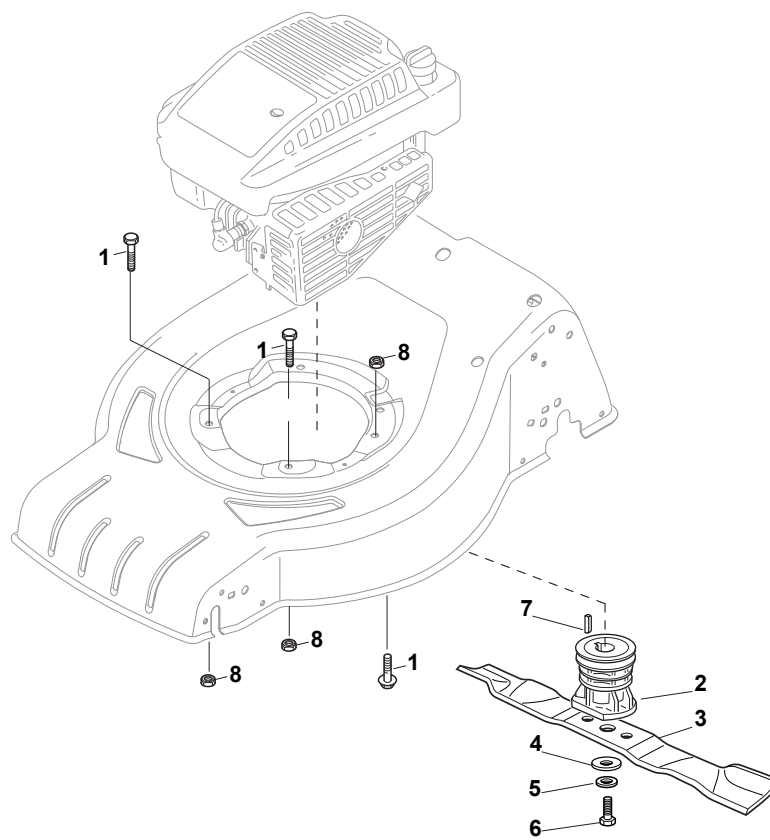

Fig.	Q.ty	Part No	Description	Notes
1	4	112608600/0	Seeger	
2	1	122570120/1	Pinion Left	
3	1	122570110/1	Pinion Right	
4	2	322042066/0	Bushing	
5	2	112521371/0	Washer	
6	1	181003092/0	Gear Box	
7	1	122601909/0	Pulley	
8	1	112645705/0	Elastic Pin	
9	1	122033283/0	Adjustment Rod	
10	1	135063800/0	Trapezoidal Belt	
11	1	122041957/1	Bushing	
12	1	122450063/0	Spring	
13	1	322680009/0	Washer	
14	1	112154510/0	Nut	
15	1	122110230/0	Hub Cover	
16	2	122753000/0	Pin	

Fig.	Q.ty	Part No	Description	Notes
1	1	322108309/1	Rear Conveyor Assy	Black
2	1	322600314/0	Ejection Guard	
3	2	112727803/0	Screw	
4	1	322806639/0	Fulcrum Pin	
5	2	112154510/0	Nut	
6	2	118203853/0	Cap	
7	1	122450456/0	Spring	
8	1	122517869/1	Pin	
9	2	112604896/0	Crown Fastener	

# CR-CS 484 WS - CR-CS 484 WSQ

Petrol Lawn Mower Honda Engine Cover

Issue 13 - 2017

Fig.	Q.ty	Part No	Description	Notes
1	1	322055514/0	Grey Cover	
2	1	322055515/1	Yellow Engine Cowling	

Fig.	Q.ty	Part No	Description	Notes
1	3	112735108/1	Screw	
1	3	112735109/2	Screw	Specific for GGP 100cc Engine
2	1	122465607/3	Hub With Pulley, Crankshaft Ø 22.2	for GGP and B&S Engine
2	1	122465608/2	Hub With Pulley, Crankshaft Ø 25	for Honda Engine
3	1	181004460/0	Blade	
4	1	322680021/0	Washer	
5	1	112508125/0	Elastic Washer	
6	1	112735698/0	Screw	
7	1	112139100/0	Feather, Crankshaft Ø 22,2	for GGP and B&S Engine
7	1	112139150/0	Feather, Crankshaft Ø 25	for Honda Engine
8	3	112154210/0	Nut	