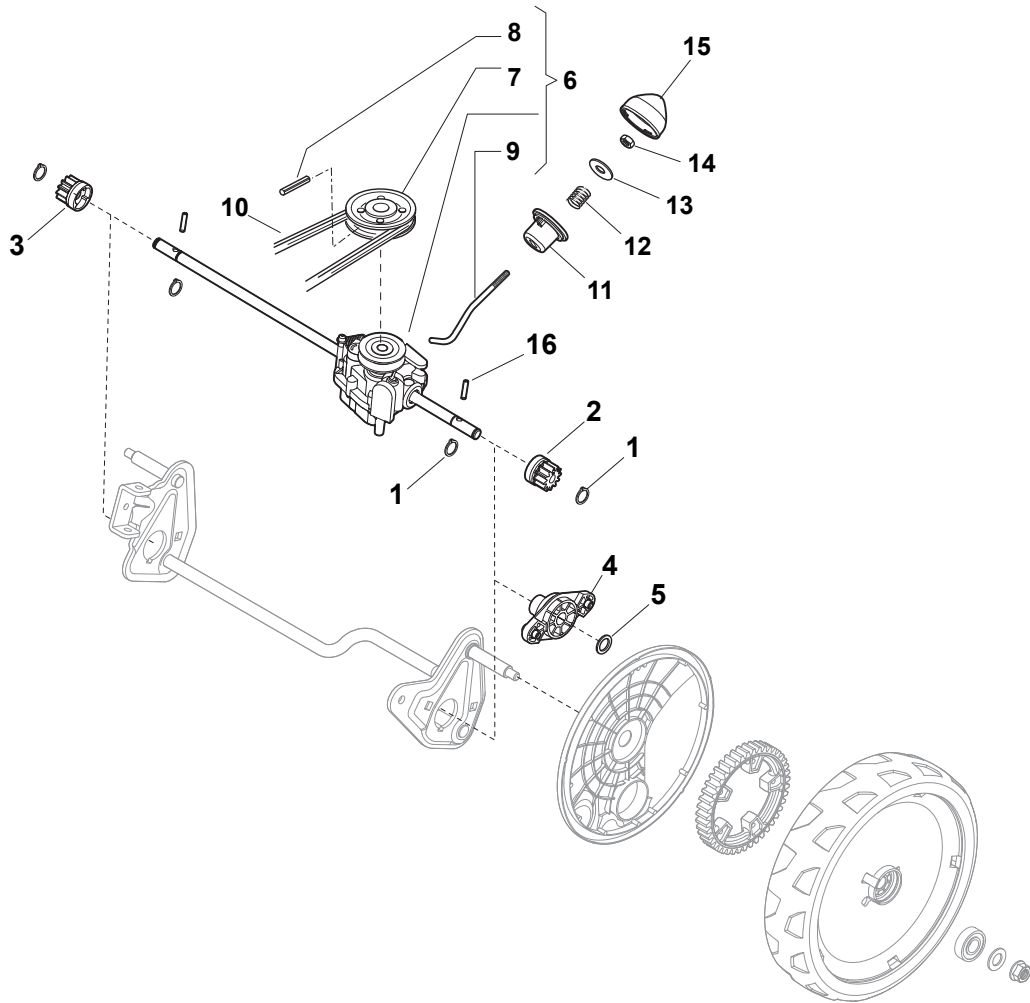

Fig.	Q.ty	Part No	Description	Notes
1	2	322545189/0	Plate	
2	1	322735597/1	Sector, Height Adjustment	
3	2	381005159/0	Wheel Support	
4	2	381003354/0	Lever, Height Adjustment	
5	2	122519811/0	Pin	
6	2	112521350/0	Washer	
7	2	112155000/0	Nut	
9	1	322735595/1	Sector, Height Adjustment	
10	2	322600247/0	Protection, Wheel	D. 180
11	4	112728698/0	Screw	
12	2	322545152/0	Plate	
13	1	381302817/0	Rear Wheel Axle	
14	1	122534131/0	Pin	
15	1	381003357/0	Wheels Rear Adj. Lever	
16	1	122446192/0	Spring	
17	1	112154510/0	Nut	
18	1	322600205/1	Protection, Wheel	
21	2	112521350/0	Washer	
22	2	112155000/0	Nut	

Fig.	Q.ty	Part No	Description	Notes
1	1	381006740/0	Handle, Upper Part	
2	1	112727788/0	Screw	
3	1	381030085/0	Cable Rear Drive	
4	1	181005522/0	Throttle Cable	B&S Engine
4	1	181005534/0	Throttle Cable	GGP 100cc Engine
4	1	181005535/0	Throttle Cable	GGP and Honda Engine
4	1	181005536/0	Throttle Cable	B&S 500-550-575 Series
4	1	181005521/0	Throttle Cable	SV40 / RV 40 / V35 Engine
5	1	112154510/0	Nut	
6	1	181030053/0	Cable, Thread Engine Brake	SV40 / RV 40 / V35 Engine
6	1	181030084/0	Cable, Thread Engine Brake	B&S / GGP / Honda Engine
7	1	112154510/0	Nut	
8	1	112521330/0	Washer	
9	1	122430313/0	Guide Spring	
10	1	181003369/0	Lever, Engine Brake	
11	1	181003371/0	Driving Lever	

Fig.	Q.ty	Part No	Description	Notes
1	4	112608600/0	Seeger	
2	1	122570120/1	Pinion Left	
3	1	122570110/1	Pinion Right	
4	2	322042066/0	Bushing	
5	2	112521371/0	Washer	
6	1	181003092/0	Gear Box	
7	1	122601909/0	Pulley	
8	1	112645705/0	Elastic Pin	
9	1	122033283/0	Adjustment Rod	
10	1	135063800/0	Trapezoidal Belt	
11	1	122041957/1	Bushing	
12	1	122450063/0	Spring	
13	1	322680009/0	Washer	
14	1	112154510/0	Nut	
15	1	122110230/0	Hub Cover	
16	2	122753000/0	Pin	