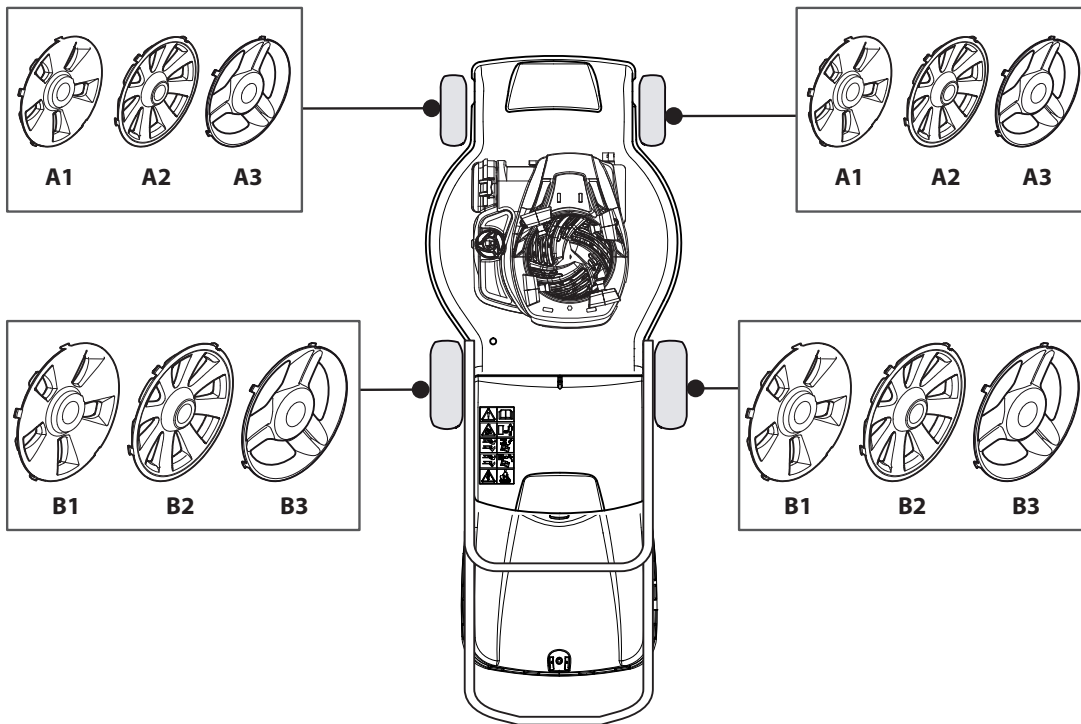

Fig.	Q.ty	Part No	Description	Notes
1	2	322545189/0	Plate	
2	1	322735597/1	Sector, Height Adjustment	
3	2	381005159/0	Wheel Support	
4	2	381003354/0	Lever, Height Adjustment	
5	2	122519811/0	Pin	
6	2	112521350/0	Washer	
7	2	112155000/0	Nut	
9	1	322735595/1	Sector, Height Adjustment	
10	2	322600247/0	Protection, Wheel	D. 180
11	4	112728698/0	Screw	
12	2	322545152/0	Plate	
13	1	381302817/0	Rear Wheel Axle	
14	1	122534131/0	Pin	
15	1	381003357/0	Wheels Rear Adj. Lever	
16	1	122446192/0	Spring	
17	1	112154510/0	Nut	
18	1	322600205/1	Protection, Wheel	
21	2	112521350/0	Washer	
22	2	112155000/0	Nut	

Fig.	Q.ty	Part No	Description	Notes
1	4	112608600/0	Seeger	
2	1	122570120/1	Pinion Left	
3	1	122570110/1	Pinion Right	
4	2	322042066/0	Bushing	
5	2	112521371/0	Washer	
6	1	181003092/0	Gear Box	
7	1	122601909/0	Pulley	
8	1	112645705/0	Elastic Pin	
9	1	122033283/0	Adjustment Rod	
10	1	135063800/0	Trapezoidal Belt	
11	1	122041957/1	Bushing	
12	1	122450063/0	Spring	
13	1	322680009/0	Washer	
14	1	112154510/0	Nut	
15	1	122110230/0	Hub Cover	
16	2	122753000/0	Pin	

Bushing - Ø180

Ball Bearing - Ø180

Bushing - Ø240

Ball Bearing - Ø240

Fig.	Q.ty	Part No	Description	Notes
1	6	112728706/0	Screw	
2	2	381007462/1	Wheel	
3	8	322042064/0	Bushing	
4	2	381007441/1	Wheel - Long Hub	
4	2	381007442/1	Wheel - Short Hub	
5	2	381007466/1	Wheel	
6	2	381007444/1	Wheel - Long Hub	
6	2	381007445/1	Wheel - Short Hub	
7	2	381007463/1	Wheel	
8	8	119216035/0	Bearing	
9	2	381007447/1	Wheel - Long Hub	
9	2	381007448/1	Wheel - Short Hub	
10	2	381007467/1	Wheel	
11	2	381007450/1	Wheel - Long Hub	
11	2	381007455/1	Wheel - Short Hub	