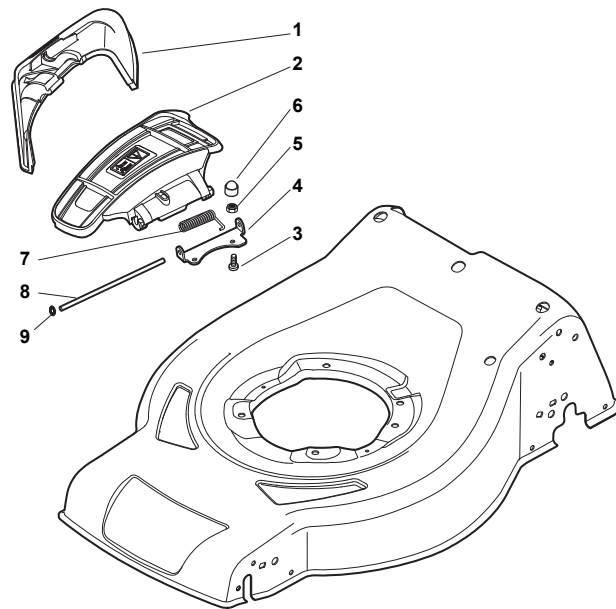

Fig.	Q.ty	Part No	Description	Notes
A1	2	322110636/0	Hub Cap Grey	
A2	4	322110638/0	Hub Cap Grey	
A2	2	322110647/0	Hub Cap Yellow	
A3	4	322110687/0	Hub Cap Grey	
B1	2	322110637/0	Hub Cap Grey	
B2	2	322110648/0	Hub Cap Yellow	
B2	2	322110639/0	Hub Cap Grey	
B3	2	322110689/0	Hub Cap Grey	

Fig.	Q.ty	Part No	Description	Notes
1	1	322108309/1	Rear Conveyor Assy	Black
2	1	322600314/0	Ejection Guard	
3	2	112727803/0	Screw	
4	1	322806639/0	Fulcrum Pin	
5	2	112154510/0	Nut	
6	2	118203853/0	Cap	
7	1	122450456/0	Spring	
8	1	122517869/1	Pin	
9	2	112604896/0	Crown Fastener	