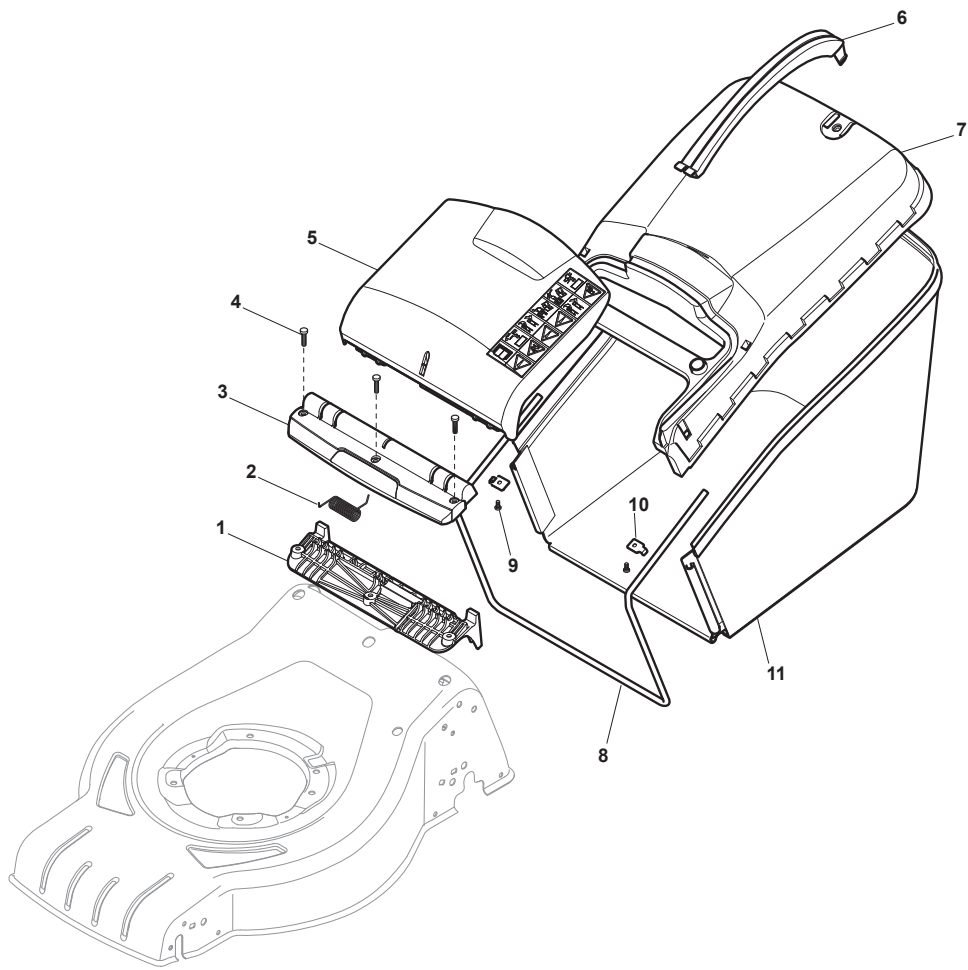

Fig.	Q.ty	Part No	Description	Notes
1	1	322785331/0	Black Stone Guard Support	
2	1	122450464/0	Spring	
3	1	322109554/0	Stone Guard Supp. Cover Black	Black
3	1	322109556/0	Stone Guard Supp. Cover Yellow	Yellow
3	1	322109557/0	Stone Guard Supp. Cover Grey	Grey
3	1	322109561/0	Stone Guard Support, White	White
4	3	112728699/0	Screw	
5	1	322600206/1	Stone Guard, Black	Black
5	1	322600214/1	Stone Guard, Yellow	Yellow
5	1	322600216/1	Stone Guard, Grey	Grey
5	1	322600245/1	Stone-Guard, White	White
6	1	322393644/0	Handle, Black	Black
6	1	322393646/0	Handle, Yellow	Yellow
6	1	322393649/0	Handle, Grey	Grey
7	7	322486262/0	Grasscatcher Upper Part, Black	Black
7	1	322486264/0	Grasscatcher Upper Part, Yellow	Yellow
7	1	322486270/0	Grasscatcher Upper Part, Grey	Grey
8	1	122608561/0	Grasscatcher Lower Stiffening Cruiser	
9	2	112728692/0	Screw	
10	2	322545159/0	Plate	
11	1	181002318/0	Box, Fabric