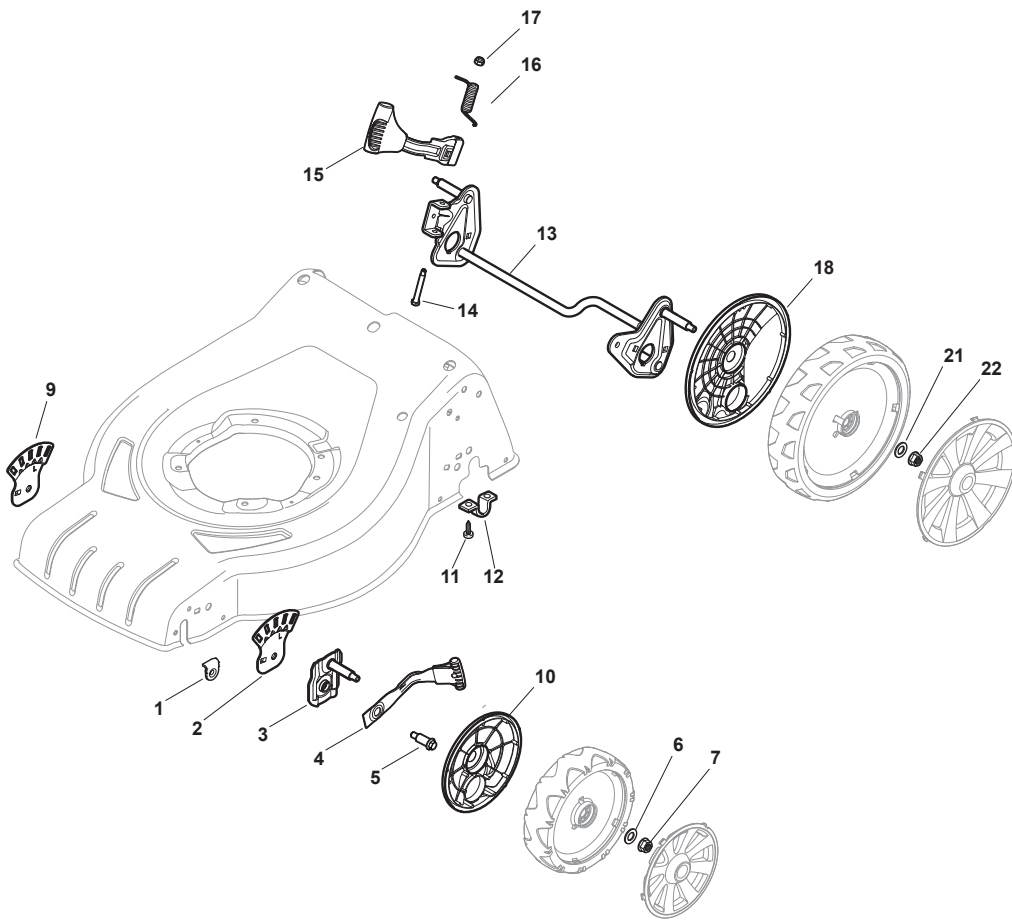

# CR-CS 484 WS - CR-CS 484 WSQ

Petrol Lawn Mower Deck - CS

Issue 13 - 2017

Fig.	Q.ty	Part No	Description	Notes
1	1	381004020/0	Light Red Deck	
1	1	381004051/0	Black Deck	
1	1	381004548/0	Light Red Deck	Side Discharge
1	1	381004698/0	Dark Red Deck	
1	1	381004887/0	Dark Red Deck	Side Discharge
2	1	322108301/1	Front Conveyor Assy	
3	6	112728699/0	Screw	
4	1	322108302/0	Rear Conveyor Assy	
5	6	112728699/0	Screw	
6	2	322545213/0	Plate	
7	1	381005139/0	Left Bracket	
8	6	112727801/0	Screw	
9	1	381005137/0	Right Bracket	
10	1	322060242/0	Belt Protection	
11	1	322140239/0	Mulching Deflector	
12	2	112728530/0	Screw	

Fig.	Q.ty	Part No	Description	Notes
1	2	322545189/0	Plate	
2	1	322735597/1	Sector, Height Adjustment	
3	2	381005159/0	Wheel Support	
4	2	381003354/0	Lever, Height Adjustment	
5	2	122519811/0	Pin	
6	2	112521350/0	Washer	
7	2	112155000/0	Nut	
9	1	322735595/1	Sector, Height Adjustment	
10	2	322600247/0	Protection, Wheel	D. 180
11	4	112728698/0	Screw	
12	2	322545152/0	Plate	
13	1	381302817/0	Rear Wheel Axle	
14	1	122534131/0	Pin	
15	1	381003357/0	Wheels Rear Adj. Lever	
16	1	122446192/0	Spring	
17	1	112154510/0	Nut	
18	1	322600205/1	Protection, Wheel	
21	2	112521350/0	Washer	
22	2	112155000/0	Nut	

Fig.	Q.ty	Part No	Description	Notes
1	1	381006740/0	Handle, Upper Part	
2	1	112727788/0	Screw	
3	1	381030085/0	Cable Rear Drive	
4	1	181005522/0	Throttle Cable	B&S Engine
4	1	181005534/0	Throttle Cable	GGP 100cc Engine
4	1	181005535/0	Throttle Cable	GGP and Honda Engine
4	1	181005536/0	Throttle Cable	B&S 500-550-575 Series
4	1	181005521/0	Throttle Cable	SV40 / RV 40 / V35 Engine
5	1	112154510/0	Nut	
6	1	181030053/0	Cable, Thread Engine Brake	SV40 / RV 40 / V35 Engine
6	1	181030084/0	Cable, Thread Engine Brake	B&S / GGP / Honda Engine
7	1	112154510/0	Nut	
8	1	112521330/0	Washer	
9	1	122430313/0	Guide Spring	
10	1	181003369/0	Lever, Engine Brake	
11	1	181003371/0	Driving Lever	