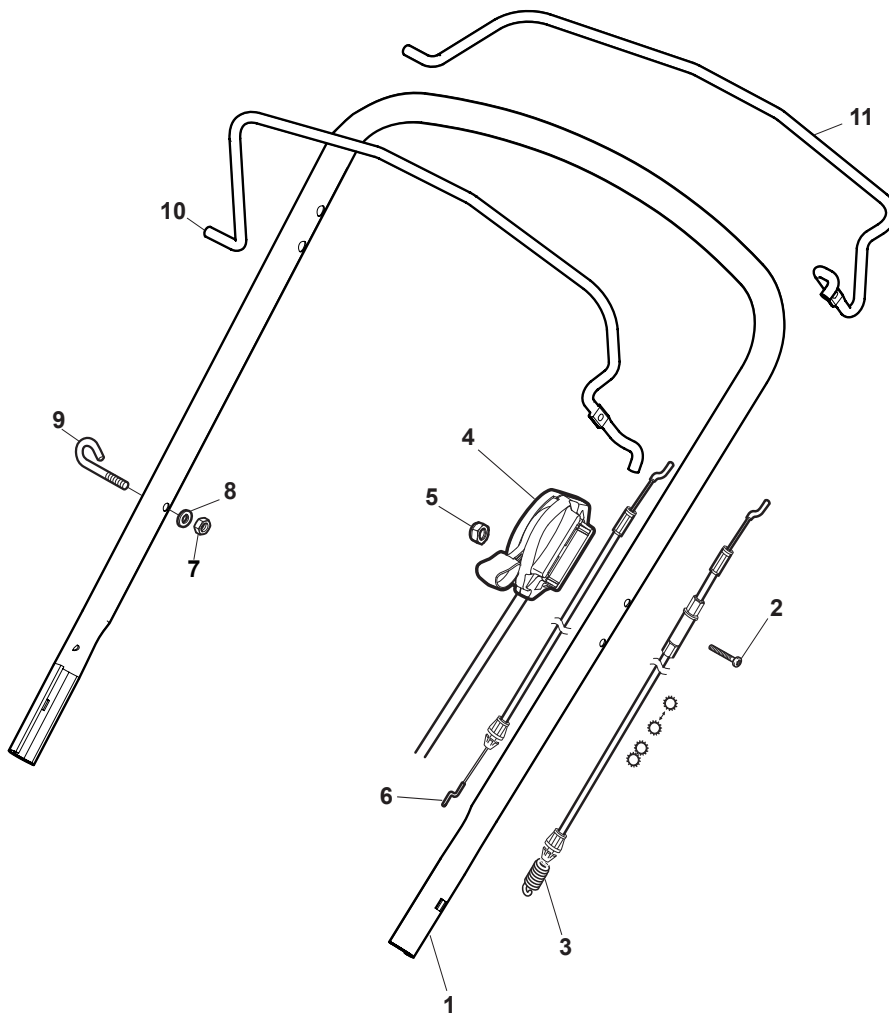

Fig.	Q.ty	Part No	Description	Notes
1	1	381006740/0	Handle, Upper Part	
2	1	112727783/0	Screw	
3	1	322551640/0	Plate	
4	1	381030085/0	Cable Rear Drive	
5	1	181030053/0	Cable, Thread Engine Brake	SV40 / RV 40 / V35 Engine
5	1	181030084/0	Cable, Thread Engine Brake	B&S / GGP / Honda Engine
6	1	112154510/0	Nut	
7	1	112154510/0	Nut	
8	1	112521330/0	Washer	
9	1	122430313/0	Guide Spring	
10	1	381003394/0	Lever, Engine Brake Yellow	Yellow
10	1	181003369/0	Lever, Engine Brake	Black
11	1	381003395/0	Lever, Driving Yellow	Yellow
11	1	181003371/0	Driving Lever	Black

Fig.	Q.ty	Part No	Description	Notes
1	1	381006740/0	Handle, Upper Part	
2	1	112727788/0	Screw	
3	1	381030085/0	Cable Rear Drive	
4	1	181005522/0	Throttle Cable	B&S Engine
4	1	181005534/0	Throttle Cable	GGP 100cc Engine
4	1	181005535/0	Throttle Cable	GGP and Honda Engine
4	1	181005536/0	Throttle Cable	B&S 500-550-575 Series
4	1	181005521/0	Throttle Cable	SV40 / RV 40 / V35 Engine
5	1	112154510/0	Nut	
6	1	181030053/0	Cable, Thread Engine Brake	SV40 / RV 40 / V35 Engine
6	1	181030084/0	Cable, Thread Engine Brake	B&S / GGP / Honda Engine
7	1	112154510/0	Nut	
8	1	112521330/0	Washer	
9	1	122430313/0	Guide Spring	
10	1	181003369/0	Lever, Engine Brake	
11	1	181003371/0	Driving Lever	

Fig.	Q.ty	Part No	Description	Notes
1	4	112608600/0	Seeger	
2	1	122570120/1	Pinion Left	
3	1	122570110/1	Pinion Right	
4	2	322042066/0	Bushing	
5	2	112521371/0	Washer	
6	1	181003092/0	Gear Box	
7	1	122601909/0	Pulley	
8	1	112645705/0	Elastic Pin	
9	1	122033283/0	Adjustment Rod	
10	1	135063800/0	Trapezoidal Belt	
11	1	122041957/1	Bushing	
12	1	122450063/0	Spring	
13	1	322680009/0	Washer	
14	1	112154510/0	Nut	
15	1	122110230/0	Hub Cover	
16	2	122753000/0	Pin	