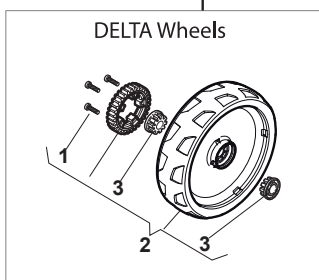

Bushing - Ø180

Ball Bearing - Ø180

Bushing - Ø240

Ball Bearing - Ø240

Fig.	Q.ty	Part No	Description	Notes
1	6	112728706/0	Screw	
2	2	381007462/1	Wheel	
3	8	322042064/0	Bushing	
4	2	381007441/1	Wheel - Long Hub	
4	2	381007442/1	Wheel - Short Hub	
5	2	381007466/1	Wheel	
6	2	381007444/1	Wheel - Long Hub	
6	2	381007445/1	Wheel - Short Hub	
7	2	381007463/1	Wheel	
8	8	119216035/0	Bearing	
9	2	381007447/1	Wheel - Long Hub	
9	2	381007448/1	Wheel - Short Hub	
10	2	381007467/1	Wheel	
11	2	381007450/1	Wheel - Long Hub	
11	2	381007455/1	Wheel - Short Hub