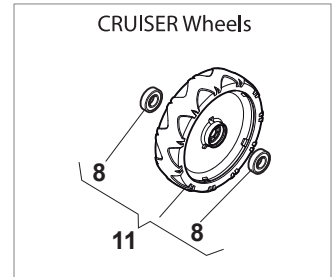

Bushing - Ø180

Ball Bearing - Ø180

Bushing - Ø240

Ball Bearing - Ø240

Fig.	Q.ty	Part No	Description	Notes
1	6	112728706/0	Screw	
2	2	381007462/1	Wheel	
3	8	322042064/0	Bushing	
4	2	381007441/1	Wheel - Long Hub	
4	2	381007442/1	Wheel - Short Hub	
5	2	381007466/1	Wheel	
6	2	381007444/1	Wheel - Long Hub	
6	2	381007445/1	Wheel - Short Hub	
7	2	381007463/1	Wheel	
8	8	119216035/0	Bearing	
9	2	381007447/1	Wheel - Long Hub	
9	2	381007448/1	Wheel - Short Hub	
10	2	381007467/1	Wheel	
11	2	381007450/1	Wheel - Long Hub	
11	2	381007455/1	Wheel - Short Hub