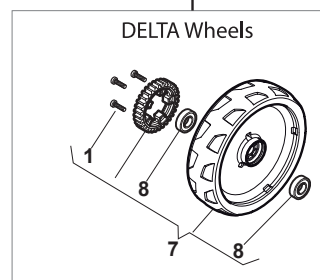

Bushing - Ø180

Ball Bearing - Ø180

Bushing - Ø240

Ball Bearing - Ø240

Fig.	Q.ty	Part No	Description	Notes
1	6	112728706/0	Screw	
2	2	381007462/1	Wheel	
3	8	322042064/0	Bushing	
4	2	381007441/1	Wheel - Long Hub	
4	2	381007442/1	Wheel - Short Hub	
5	2	381007466/1	Wheel	
6	2	381007444/1	Wheel - Long Hub	
6	2	381007445/1	Wheel - Short Hub	
7	2	381007463/1	Wheel	
8	8	119216035/0	Bearing	
9	2	381007447/1	Wheel - Long Hub	
9	2	381007448/1	Wheel - Short Hub	
10	2	381007467/1	Wheel	
11	2	381007450/1	Wheel - Long Hub	
11	2	381007455/1	Wheel - Short Hub