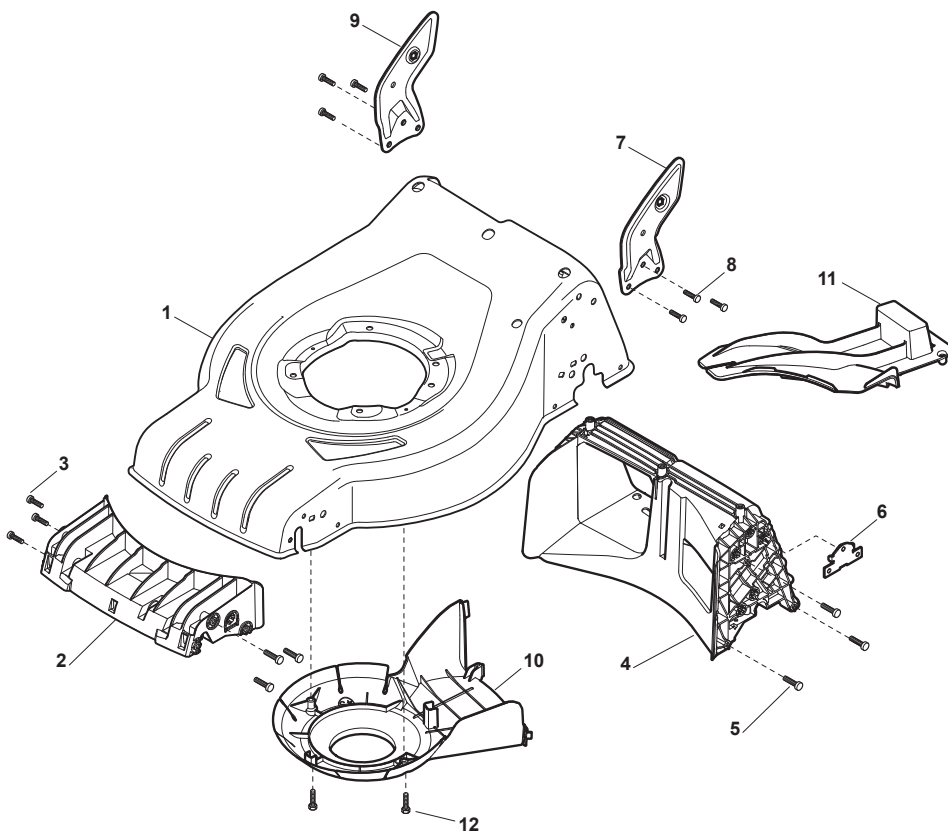

THIS INFORMATION IS NOT INTENDED FOR SALE OR RESALE, AND THIS NOTICE MUST REMAIN ON ALL COPIES.

Fig.	Q.ty	Part No	Description	Notes
1	1	381004018/0	Light Red Deck	
1	1	381004024/0	Black Deck	
1	1	381004613/0	Light Red Deck	Side Discharge
1	1	381004729/0	Grey Deck	
1	1	381004622/0	Dark Red Deck	
1	1	381004670/0	Dark Red Deck	Side Discharge
2	1	322108301/1	Front Conveyor Assy	
3	6	112728699/0	Screw	
4	1	322108302/0	Rear Conveyor Assy	
5	6	112728699/0	Screw	
6	2	322545213/0	Plate	
7	1	381005139/0	Left Bracket	
8	6	112727801/0	Screw	
9	1	381005137/0	Right Bracket	
10	1	322060242/0	Belt Protection	
11	1	322140239/0	Mulching Deflector	
12	2	112728530/0	Screw	

# CR-CS 484 WS - CR-CS 484 WSQ

Petrol Lawn Mower Deck - CS

Issue 13 - 2017

Fig.	Q.ty	Part No	Description	Notes
1	1	381004020/0	Light Red Deck	
1	1	381004051/0	Black Deck	
1	1	381004548/0	Light Red Deck	Side Discharge
1	1	381004698/0	Dark Red Deck	
1	1	381004887/0	Dark Red Deck	Side Discharge
2	1	322108301/1	Front Conveyor Assy	
3	6	112728699/0	Screw	
4	1	322108302/0	Rear Conveyor Assy	
5	6	112728699/0	Screw	
6	2	322545213/0	Plate	
7	1	381005139/0	Left Bracket	
8	6	112727801/0	Screw	
9	1	381005137/0	Right Bracket	
10	1	322060242/0	Belt Protection	
11	1	322140239/0	Mulching Deflector	
12	2	112728530/0	Screw	

Fig.	Q.ty	Part No	Description	Notes
1	2	322545189/0	Plate	
2	1	322735597/1	Sector, Height Adjustment	
3	2	381005159/0	Wheel Support	
4	2	381003354/0	Lever, Height Adjustment	
5	2	122519811/0	Pin	
6	2	112521350/0	Washer	
7	2	112155000/0	Nut	
9	1	322735595/1	Sector, Height Adjustment	
10	2	322600247/0	Protection, Wheel	D. 180
11	4	112728698/0	Screw	
12	2	322545152/0	Plate	
13	1	381302817/0	Rear Wheel Axle	
14	1	122534131/0	Pin	
15	1	381003357/0	Wheels Rear Adj. Lever	
16	1	122446192/0	Spring	
17	1	112154510/0	Nut	
18	1	322600205/1	Protection, Wheel	
21	2	112521350/0	Washer	
22	2	112155000/0	Nut	