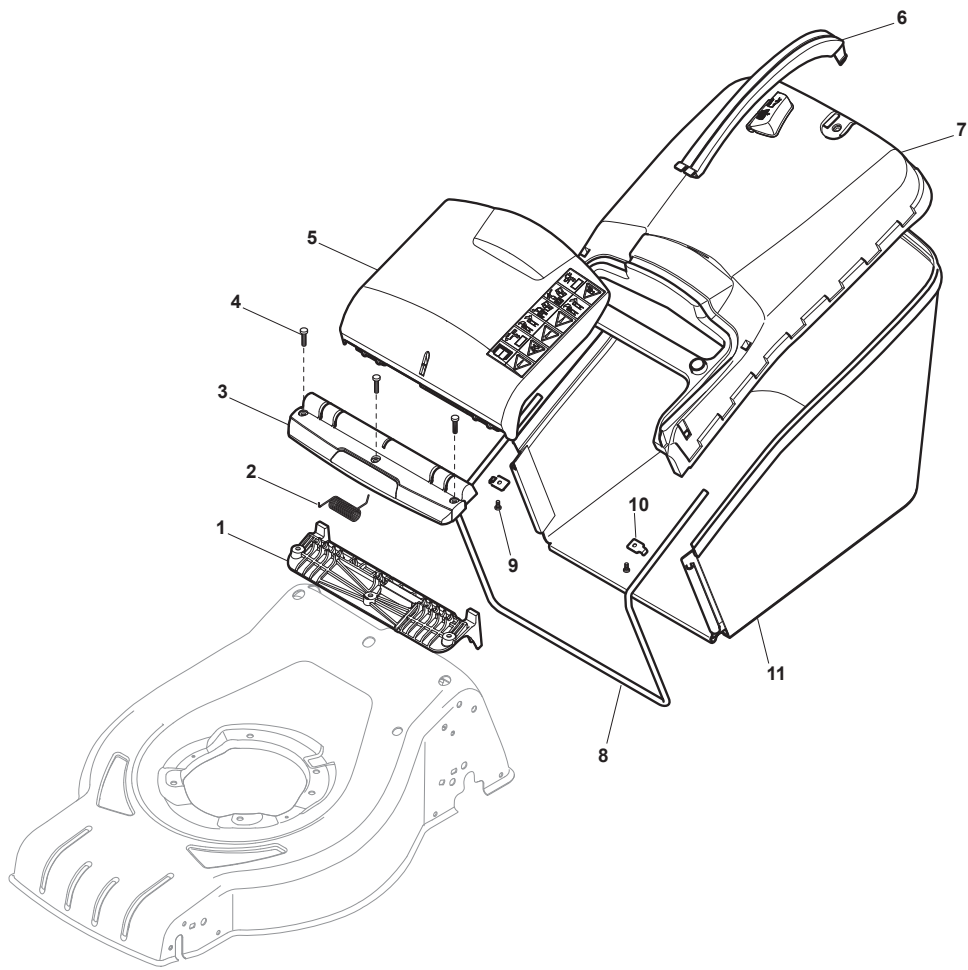

Fig.	Q.ty	Part No	Description	Notes
1	2	322545189/0	Plate	
2	1	322735597/1	Sector, Height Adjustment	
3	2	381005159/0	Wheel Support	
4	2	381003354/0	Lever, Height Adjustment	
5	2	122519811/0	Pin	
6	2	112521350/0	Washer	
7	2	112155000/0	Nut	
9	1	322735595/1	Sector, Height Adjustment	
10	2	322600247/0	Protection, Wheel	D. 180
11	4	112728698/0	Screw	
12	2	322545152/0	Plate	
13	1	381302817/0	Rear Wheel Axle	
14	1	122534131/0	Pin	
15	1	381003357/0	Wheels Rear Adj. Lever	
16	1	122446192/0	Spring	
17	1	112154510/0	Nut	
18	1	322600205/1	Protection, Wheel	
21	2	112521350/0	Washer	
22	2	112155000/0	Nut	

Fig.	Q.ty	Part No	Description	Notes
1	1	322785331/0	Black Stone Guard Support	
2	1	122450464/0	Spring	
3	1	322109554/0	Stone Guard Supp. Cover Black	Black
3	1	322109556/0	Stone Guard Supp. Cover Yellow	Yellow
3	1	322109557/0	Stone Guard Supp. Cover Grey	Grey
3	1	322109561/0	Stone Guard Support, White	White
4	3	112728699/0	Screw	
5	1	322600206/1	Stone Guard, Black	Black
5	1	322600214/1	Stone Guard, Yellow	Yellow
5	1	322600216/1	Stone Guard, Grey	Grey
5	1	322600245/1	Stone-Guard, White	White
6	1	322393644/0	Handle, Black	Black
6	1	322393646/0	Handle, Yellow	Yellow
6	1	322393649/0	Handle, Grey	Grey
7	7	322486262/0	Grasscatcher Upper Part, Black	Black
7	1	322486264/0	Grasscatcher Upper Part, Yellow	Yellow
7	1	322486270/0	Grasscatcher Upper Part, Grey	Grey
8	1	122608561/0	Grasscatcher Lower Stiffening Cruiser	
9	2	112728692/0	Screw	
10	2	322545159/0	Plate	
11	1	181002318/0	Box, Fabric	