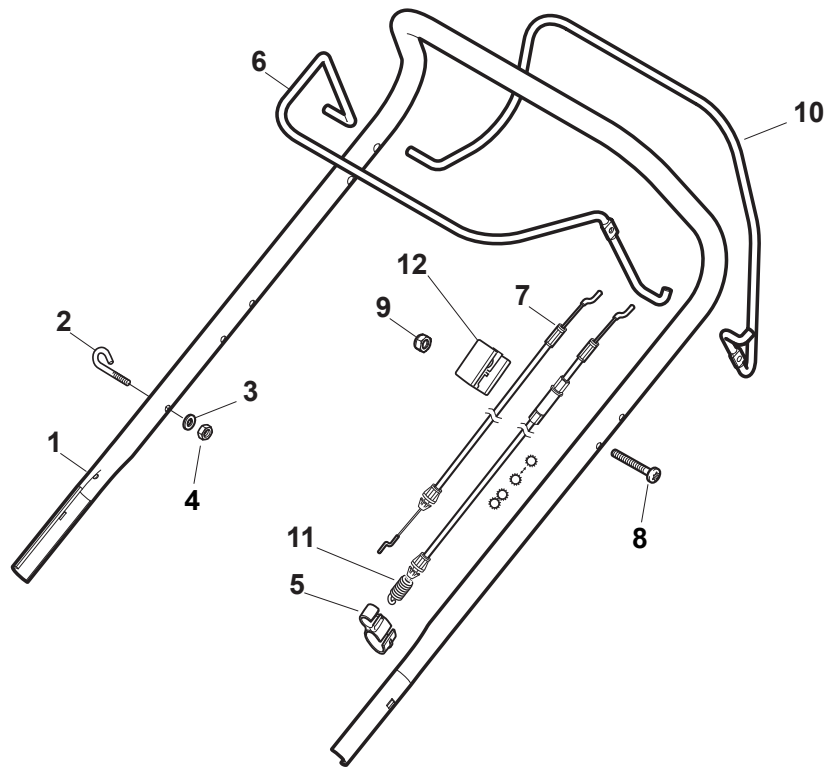

Fig.	Q.ty	Part No	Description	Notes
1	2	322545189/0	Plate	
2	1	322735597/1	Sector, Height Adjustment	
3	2	381005159/0	Wheel Support	
4	2	381003354/0	Lever, Height Adjustment	
5	2	122519811/0	Pin	
6	2	112521350/0	Washer	
7	2	112155000/0	Nut	
9	1	322735595/1	Sector, Height Adjustment	
10	2	322600247/0	Protection, Wheel	D. 180
11	4	112728698/0	Screw	
12	2	322545152/0	Plate	
13	1	381302817/0	Rear Wheel Axle	
14	1	122534131/0	Pin	
15	1	381003357/0	Wheels Rear Adj. Lever	
16	1	122446192/0	Spring	
17	1	112154510/0	Nut	
18	1	322600205/1	Protection, Wheel	
21	2	112521350/0	Washer	
22	2	112155000/0	Nut	

Fig.	Q.ty	Part No	Description	Notes
1	1	381006739/1	Handle, Upper Part	Black with Sponge
1	1	381006745/1	Handle, Upper Part With Sponge Handgrip	Black without Sponge
1	1	381006753/0	Handle, Upper Part Yellow	Yellow without Sponge
1	1	381006754/0	Handle, Upper Part Yellow	Yellow with Sponge
1	1	381006787/0	Handle, Upper Part	Black without Sponge -TRE Models
2	1	122430313/0	Guide Spring	
3	1	112521330/0	Washer	
4	1	112154510/0	Nut	
5	1	118390020/0	Conduit Clip	
6	1	181003363/1	Lever, Engine Brake Black	Black
6	1	381003365/0	Lever, Engine Brake Yellow	Yellow
6	1	381003376/0	Lever, Engine Brake Red	Red
7	1	181030054/0	Cable, Thread Engine Brake	SV40 / RV 40 / V35 and WBE140 Engine
7	1	181030056/0	Cable, Thread Engine Brake	B&S 450/575/550/500 Series and GGP Engine
7	1	181030069/1	Cable, Thread Engine Brake	Honda Engine
8	1	112727788/0	Screw	
9	1	112154510/0	Nut	
10	1	181003364/0	Drive Control Lever	Black
10	1	381003366/0	Lever, Driving Yellow	Yellow
10	1	381003377/0	Drive Control Lever	Red
11	1	381030051/0	Cable Rear Drive	
12	1	181005511/0	Throttle Cable	for B&S Engine
12	1	181005517/0	Throttle Cable	GGP / Honda Engine
12	1	181005526/0	Throttle Cable	B&S 850 Engine
12	1	181005532/0	Throttle Cable	GGP 100cc Engine
12	1	181005533/0	Throttle Cable	B&S E Series Engine