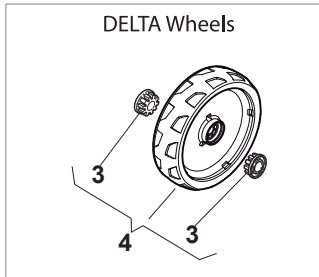

Bushing - Ø180

Ball Bearing - Ø180

Bushing - Ø240

Ball Bearing - Ø240

Fig.	Q.ty	Part No	Description	Notes
1	6	112728706/0	Screw	
2	2	381007462/1	Wheel	
3	8	322042064/0	Bushing	
4	2	381007441/1	Wheel - Long Hub	
4	2	381007442/1	Wheel - Short Hub	
5	2	381007466/1	Wheel	
6	2	381007444/1	Wheel - Long Hub	
6	2	381007445/1	Wheel - Short Hub	
7	2	381007463/1	Wheel	
8	8	119216035/0	Bearing	
9	2	381007447/1	Wheel - Long Hub	
9	2	381007448/1	Wheel - Short Hub	
10	2	381007467/1	Wheel	
11	2	381007450/1	Wheel - Long Hub	
11	2	381007455/1	Wheel - Short Hub