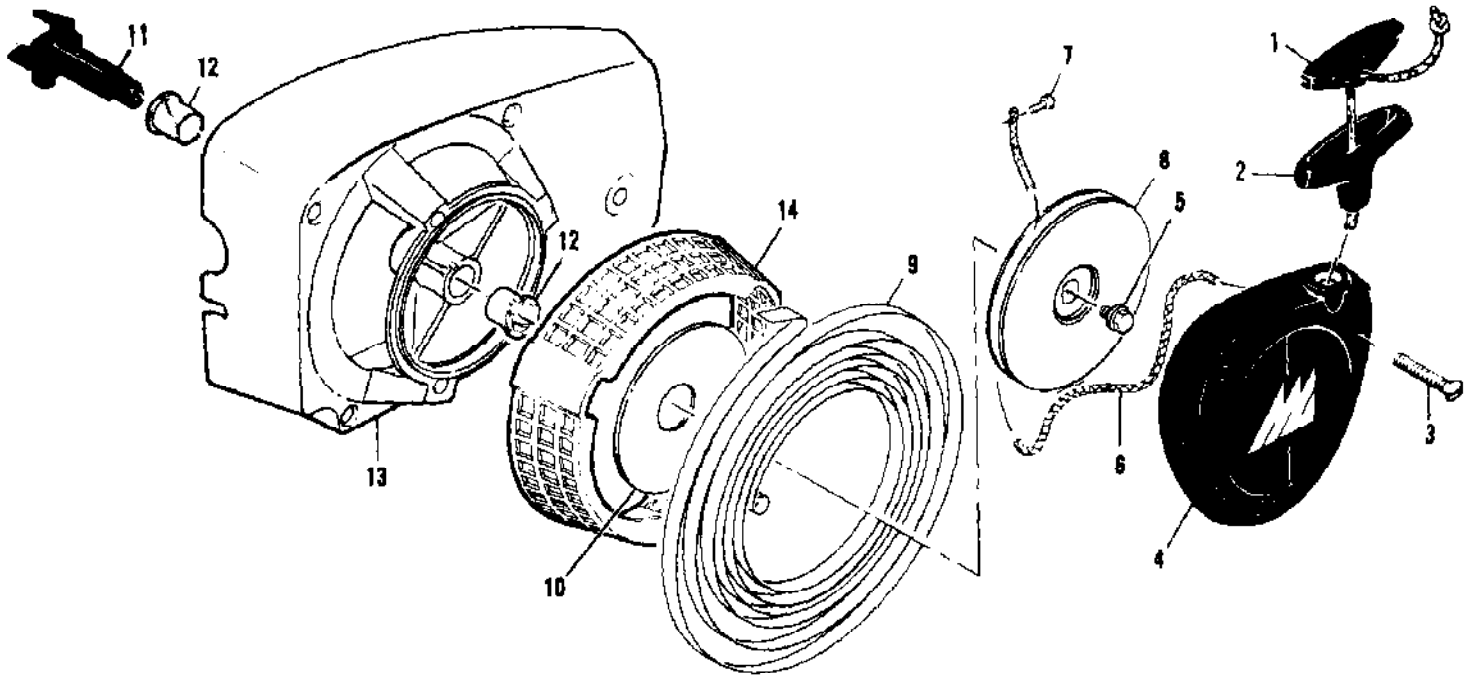

Ref #	Part Number	Qty	Description
	87666	1	Carburetor Asy (Walbro)
1	67501	4	Screw - Pump cover
2	83760	1	Cover - Pump
3	67495	1	Gasket - Cover
4	67498	1	Diaphragm - Check valve
5	83114	1	Diaphragm - Fuel pump
6	47690	3	Screw - Plate
7	83762	1	Plate - Throttle
8	67489	1	Clip - Shaft
9	67486	1	Shaft Asy - Throttle
10	67490	1	Plate - Choke
11	67488	1	Shaft Asy - Choke
12	100302	1	Ball - Choke friction
13	67504	1	Spring - Choke
14	87915	1	Needle - High speed
15	87916	1	Needle - Idle
16	67502	2	Spring - Needle
17	70798	4	Screw - Diaphragm cover
18	83761	1	Cover - Diaphragm
19	67499	1	Diaphragm - Metering
20	67496	1	Gasket - Diaphragm
21	67500	1	Screw - Lever pin
22	67508	1	Pin - Lever
23	67509	1	Lever - Metering
24	67503	1	Spring - Lever
25	67491	1	Valve - Needle
26	71690	1	Plug - 3/8
27	69506	1	Plug - 5/16
28	83758	1	Kit - Valve & Seat Asy
29	67507	1	Screen - Fuel

Ref #	Part Number	Qty	Description
	214676		CHAIN BRAKE Asy
1	102500	1	Screw - Pan hd 10-24 x 1/2
2	91273	1	Washer - Special
3	214365	1	Lever Asy
4	214366	1	Pin Asy - Roller
5	93085	1	Spring - Brake
6	93083	1	Latch
7	93669	1	Pivot - Latch
8	93081	1	Band - Brake
9	93082	1	Pin - Band Anchor
10	214669	1	Housing Asy - Brake
11	110527	1	Screw - Fil hd 10-24 x 2-3/4
12	110264	1	Washer - #10
13	61705	1	Nut - Bar adjusting
14	100002	1	Washer - #10
15	102067	1	Nut - Hx 10-24
16	91246	1	Pin - Lever pivot
17	91245	1	Washer - Thrust