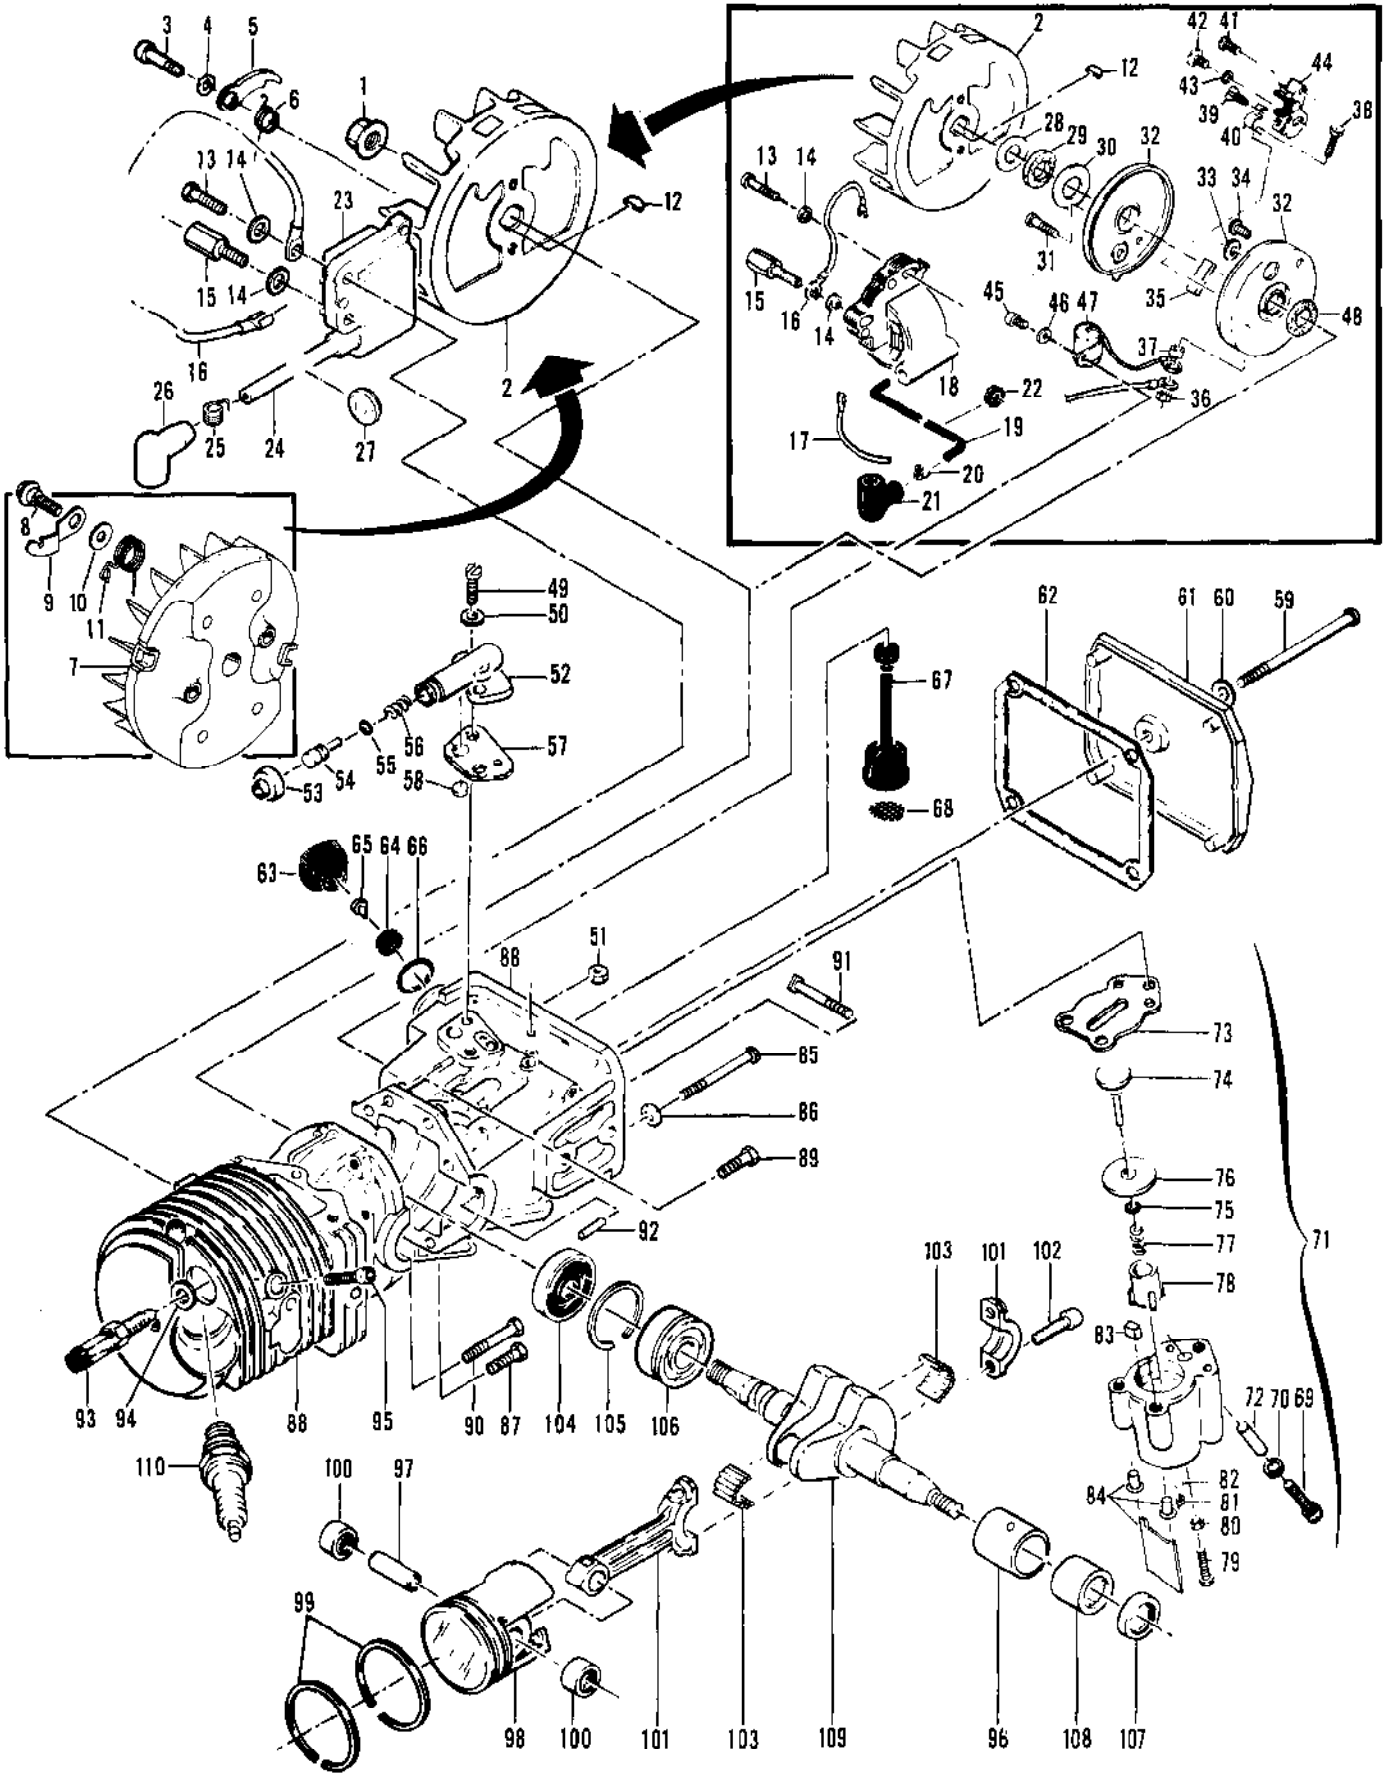

Ref #	Part Number	Qty	Description
1	110703	1	Nut - Hx 3/8-24
2	86068	1	Flywheel
3	88804	2	Screw - Pawl pivot
4	83241	2	Washer - Special
5	67546	2	Pawl - Starter
6	67545	2	Spring - Pawl
7	86068A	1	Flywheel Assembly
8	93464	2	Screw - Pawl
9	93198	2	Pawl - Starter
10	93469	2	Washer - Pawl
11	93197	2	Spring - Pawl
12	100106	1	Key - Woodruff
13	110127	1	Screw - Hx hd 10-24 x 7/8 (SEMS)
14	100002	2	Washer - #10
15	83512	1	Stud - Special
16	84686	1	Wire Assembly - Ground
17	69344	1	Wire Assembly - Primary
18	214535	1	Coil & Lamination
19	50120	1	Wire Assembly - Spark plug
20	55061	1	Connector
21	95266	1	Boot
22	100268	1	Grommet
23	92785	1	Electronic Ignition
24	95269	1	Wire Assembly - Spark plug
25	102556	1	Connector
26	95266	1	Boot
27	110995	1	Grommet
28	67057	1	Washer - Thrust
29	67056	1	Seal - Breaker box cover
30	67054	1	Washer - Thrust
31	110584	1	Screw - Pan hd 8-32 x 3/4
32	91852	1	Kit - Breaker box cover
33	91838	1	Washer
34	110489	1	Screw - Pan hd 6-32 x 7/16
35	54184	1	Wiper - Cam
36	100298	1	Nut - Hx 6-32
37	62365	1	Spacer - Breaker
38	110346	1	Screw - Hx hd 6-32 x 3/4
39	110706	1	Screw - Pan hd 8-18 x 1/2
40	83126	1	Strap - Conduction
41	110811	1	Screw - Pan hd 8-32 x 3/8
42	110969	1	Screw - Hx hd 8-32 x -/2
43	105976	1	Washer - #8
44	88808	1	Breaker Assembly
45	110338	1	Screw - Pan hd 8-32 x -/2
46	100080	1	Washer - #8
47	85358	1	Condenser
48	67051	1	Seal - Breaker box
49	110338	2	Screw - Pan hd 8-32 x 1/2
50	110613	2	Washer - #8
51	100955	1	Nut - Hx 8-32
52	84156	1	Housing - Pump
53	62262	1	Cap - Housing
54	62266	1	Plunger - Pump
55	105614	1	"O" Ring