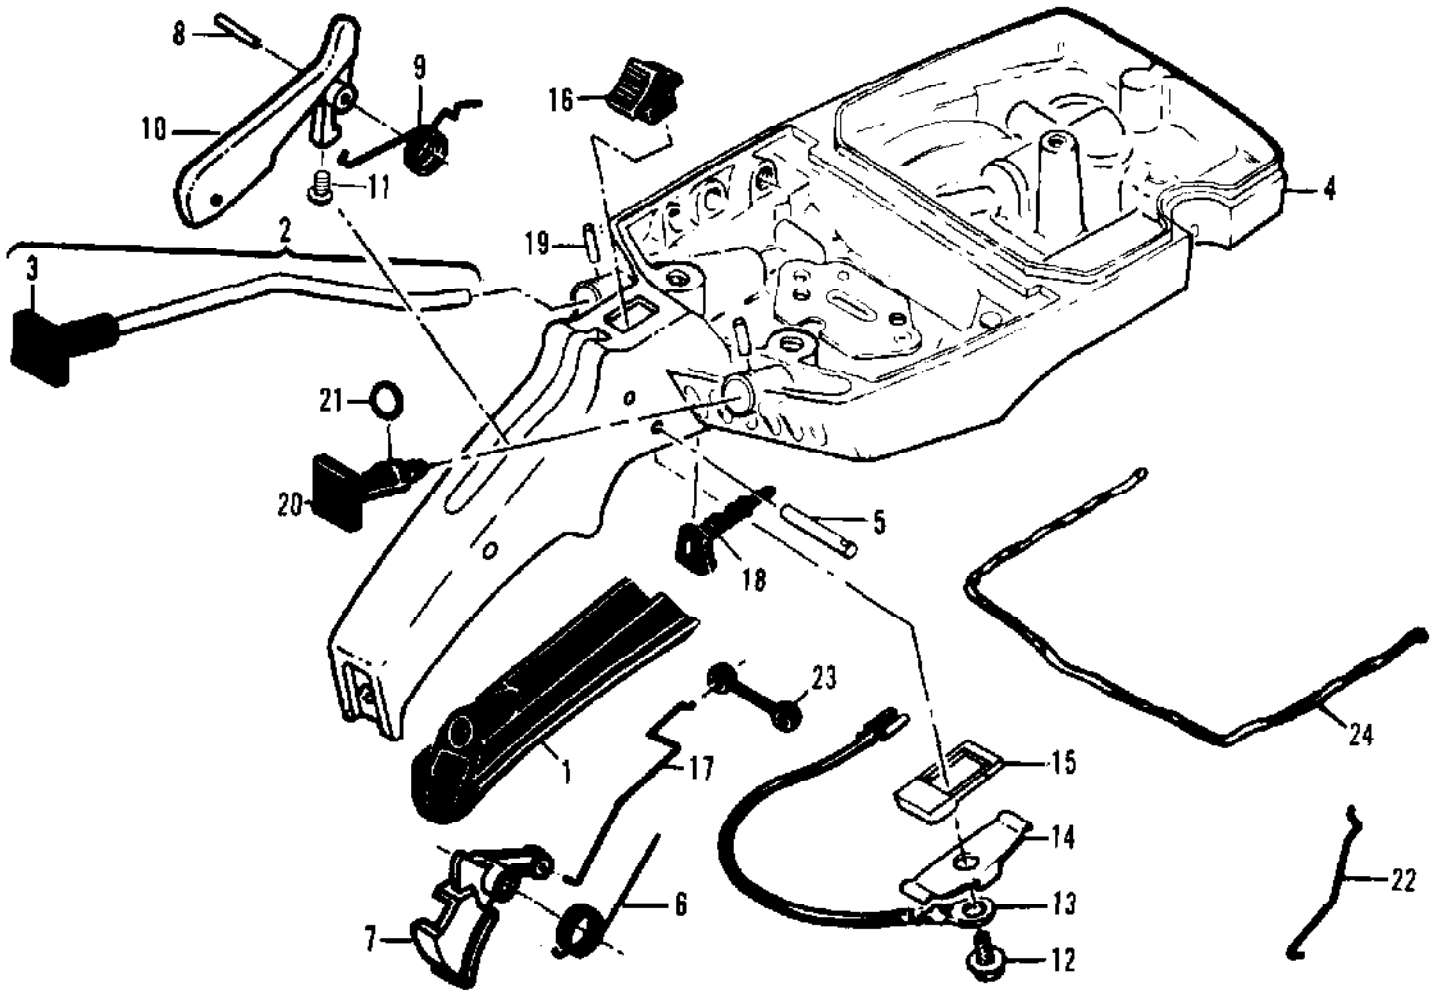

Ref #	Part Number	Qty	Description
1	89320	1	Insert - Handle grip
2	64871	1	Button & Rod Assembly
3	63044	1	Button - Oiler
4	214705	1	Kit - Fuel tank/control
5	110378	1	Pin - Roll 3/16 x 15/16
6	92152	1	Spring - Trigger
7	214679	1	Trigger - Throttle
8	105654	1	Pin - Roll 1/8 x 7/8
9	92154	1	Spring - Trigger release
10	94275	1	Release Asy - Trigger
11	111012	1	Screw - Pan hd 4-40 x 5/16
12	110706	1	Screw - Fil hd 8-18 x 1/2
13	214692	1	Wire Asy - Stop switch
14	62451	1	Control - Switch
15	214691	1	Base - Switch
16	68846	1	Button - Switch
17	85107	1	Rod - Throttle
18	214701	1	Seal - Throttle rod
19	105673	2	Pin - Roll 3/32 x 9/16
20	69041	1	Button - Choke
21	105614	1	"O" Ring
22	69042	1	Rod - Choke
23	69043	1	Snubber - Rod
24	69564	1	Seal - Air box