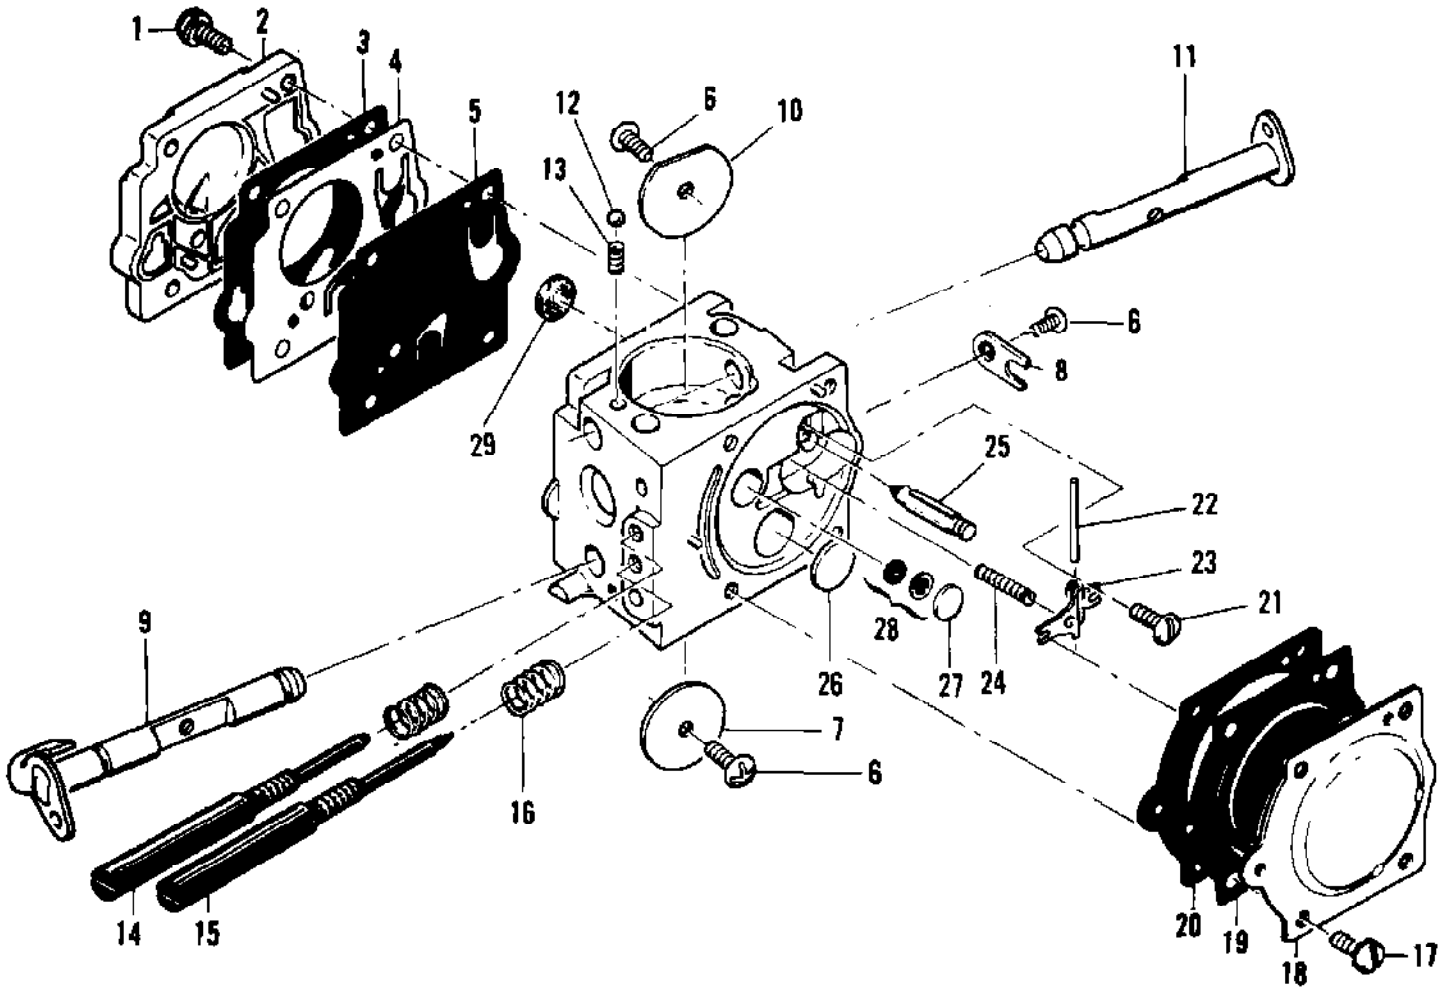

Ref #	Part Number	Qty	Description
	87666	1	Carburetor Asy (Walbro)
1	67501	4	Screw - Pump cover
2	83760	1	Cover - Pump
3	67495	1	Gasket - Cover
4	67498	1	Diaphragm - Check valve
5	83114	1	Diaphragm - Fuel pump
6	47690	3	Screw - Plate
7	83762	1	Plate - Throttle
8	67489	1	Clip - Shaft
9	67486	1	Shaft Asy - Throttle
10	67490	1	Plate - Choke
11	67488	1	Shaft Asy - Choke
12	100302	1	Ball - Choke friction
13	67504	1	Spring - Choke
14	87915	1	Needle - High speed
15	87916	1	Needle - Idle
16	67502	2	Spring - Needle
17	70798	4	Screw - Diaphragm cover
18	83761	1	Cover - Diaphragm
19	67499	1	Diaphragm - Metering
20	67496	1	Gasket - Diaphragm
21	67500	1	Screw - Lever pin
22	67508	1	Pin - Lever
23	67509	1	Lever - Metering
24	67503	1	Spring - Lever
25	67491	1	Valve - Needle
26	71690	1	Plug - 3/8
27	69506	1	Plug - 5/16
28	83758	1	Kit - Valve & Seat Asy
29	67507	1	Screen - Fuel