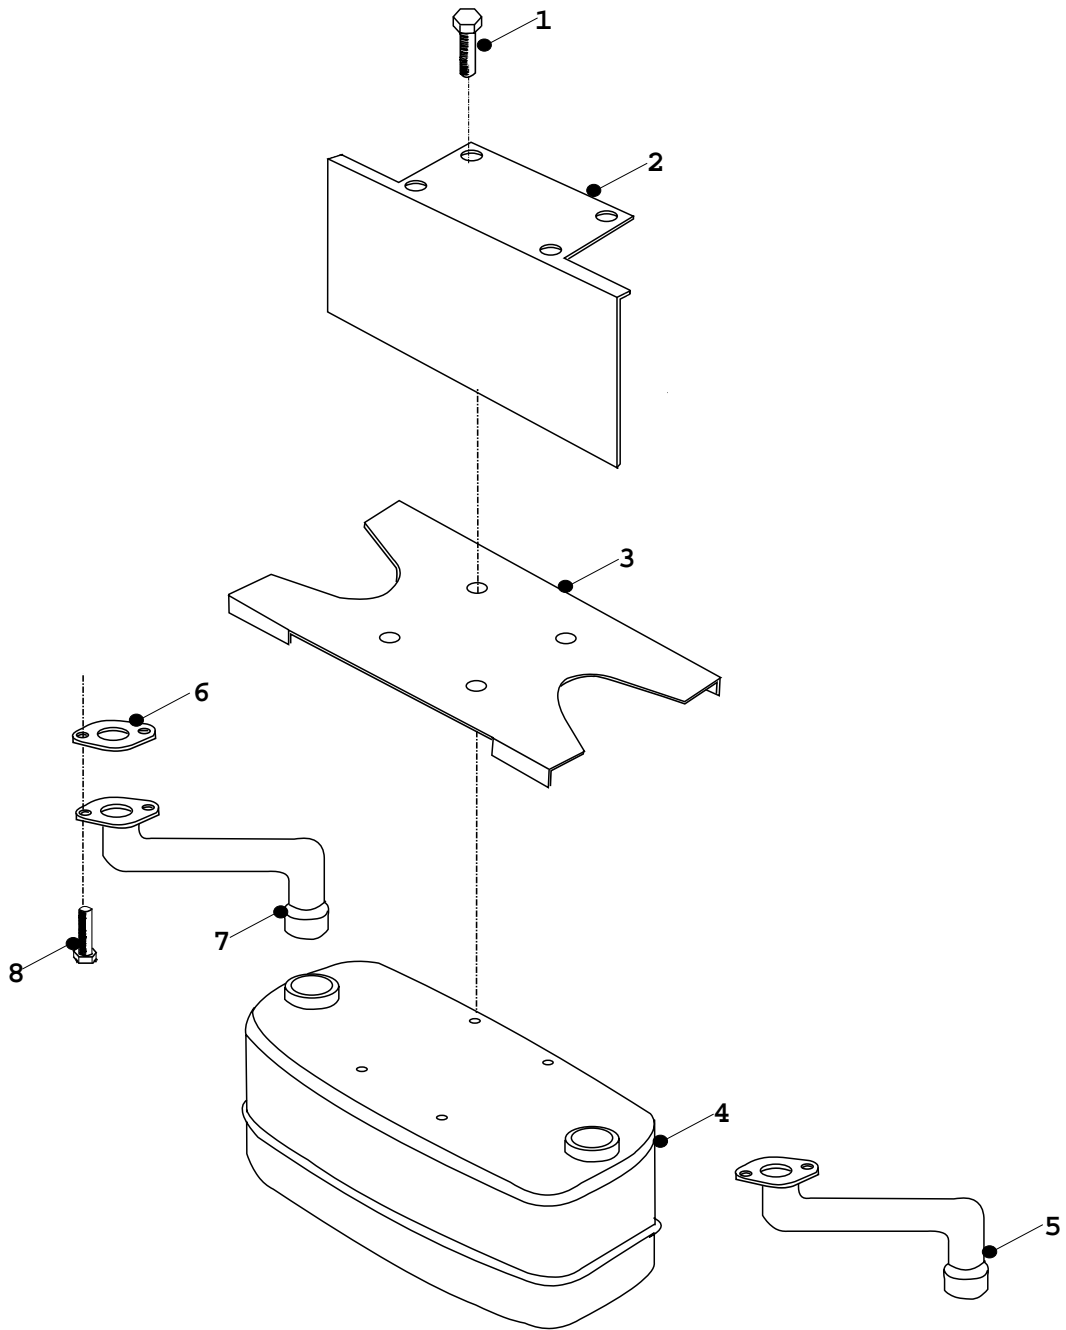

K14T & K18 EXHAUST SYSTEM

DRWG NO: T0539601
ISSUE NO: 1

**TRACTOR '92/'94
K14T & K18 EXHAUST SYSTEM PARTS LIST**

1	Set Screw 1/4" UNC x 1 1/4"	01850800
2	Exhaust Box Cover	30122900
3	Exhaust Heat Shield	32117400
4	Exhaust Box	52851200
5	Exhaust Pipe R/H	17706700
6	Exhaust Gasket (Briggs & Stratton Part)	N/A
7	Exhaust Pipe L/H	17706600
8	Set Screw M8 x 20mm	01851600