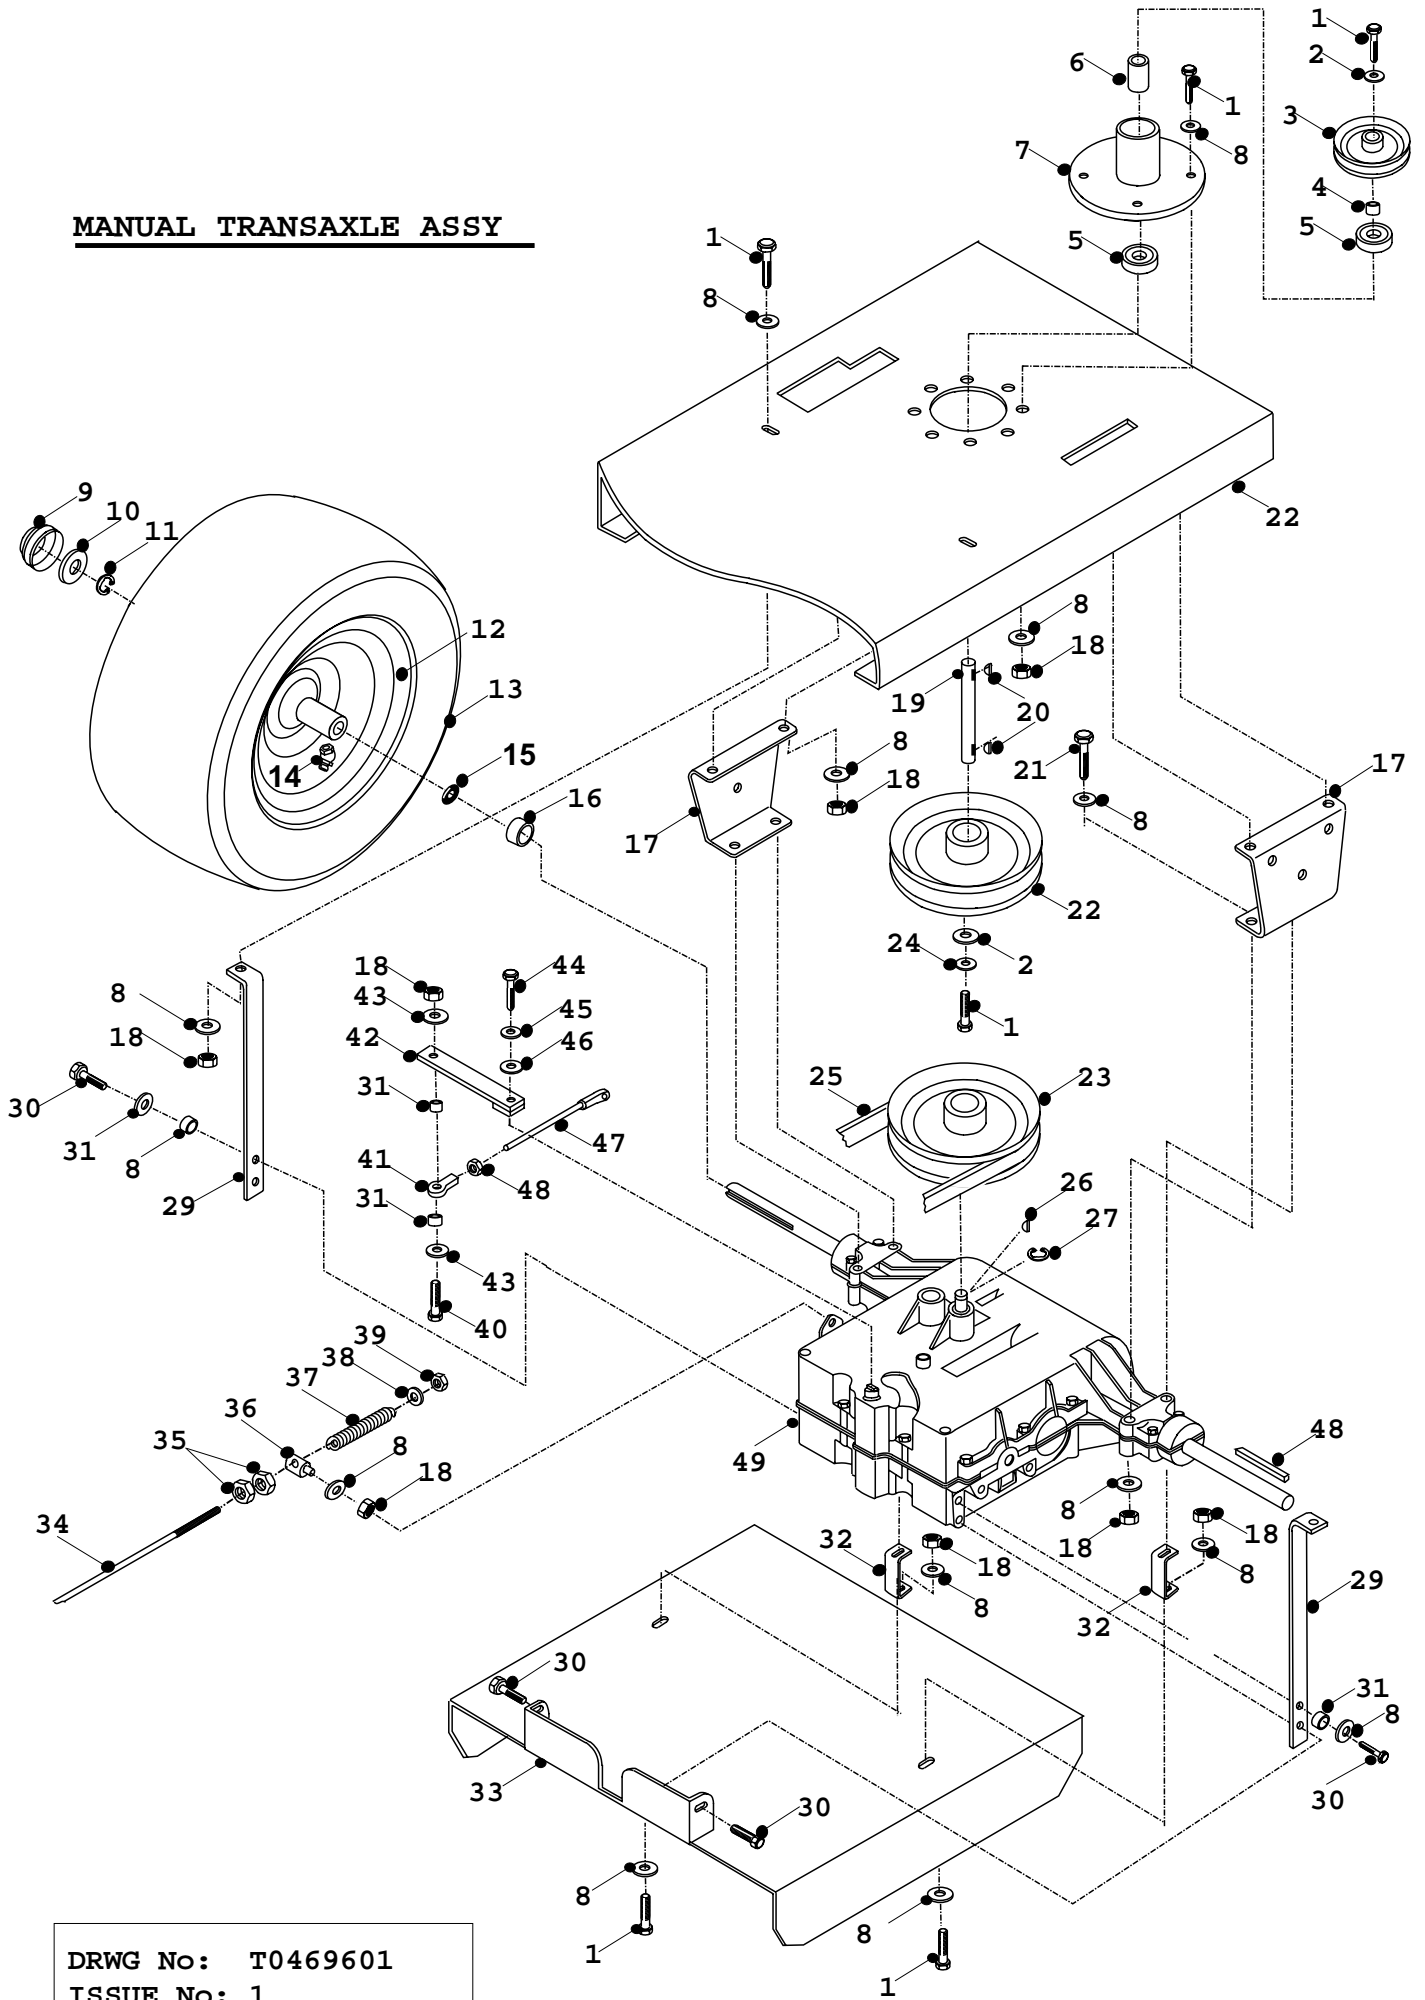

MANUAL TRANSAXLE ASSY

DRWG No: T0469601
ISSUE No: 1

**TRACTOR '94/'95
MANUAL TRANSAXLE PARTS LIST**

1	Bolt 5/16"UNF X 3/4"	02827600
2	Washer 5/16" I.D. X 1" O.D.	08819800
3	Pulley 3"	20870800
4	P.T.O. End Spacer	31306200
5	Bearing 62032RS	10811600
6	P.T.O. Centre Spacer	31334800
7	P.T.O. Bearing Housing	32700300
	P.T.O. Bearing Housing Complete Assembly	40835800
8	Washer 5/16" T3 LP	08819500
9	Lever Knob	14804800
10	Gear Lever Assembly	32702600
11	Bolt 5/16" UNF X 1 3/4"	01820800
12	Washer 5/16" T4 HP	08819700
13	Nut 5/6" UNF Nyloc	04827500
14	Gear Change CrossOver Assembly	32700400
15	Gear Lever Pivot Plate	27108400
16	Split Pin 1/8" X 1"	07823300
17	Washer 1/2" T3 LP	08822500
18	Chassis Assembly	32702400
19	Transaxle Mounting Bracket	27100600
20	P.T.O. Shaft	31306000
21	Key Woodruff No. 605	09835300
22	Pulley 7"	20870700
23	Washer 5/16" Shakeproof	08855100
24	Bolt 5/16" UNF X 2 1/2"	01821100
25	Brake Rod Trunnion	18849900
26	Transaxle Support Bracket	29201600
27	Screw 5/16" Taptite TriLock	02822100
28	Gear Select Plate	32702300
29	Spacer 5/16" X 7mm	31302800
30	Bolt 5/16" UNF X 1 3/4"	01820800
31	Rod End M8	10896200
32	Locknut M8	04822300
33	Gear Select Adjustment Rod	31301600
34	Circlip 5/8"	07823800
35	Bolt 1/4" UNF X 3/4"	02827700
36	Washer 1/4" Shakeproof	08825700
37	Washer 1/4" T3 LP	08827800
38	Transaxle Deflector Bracket	27122700
39	Transaxle Deflector	27122800
40	Brake Rod	32711500
41	Locknut 3/8" UNF	04821400
42	Brake Rod Spring	25808300
43	Washer 3/8" T3 HP	08820100
44	Nut 3/8" UNF Nyloc	04820200
45	Belt Dayco A82	2281110A
46	Woodruff Key 606	09823900
47	801 Heavy Duty Transaxle Supplied by Peerless	N/A
48	Key 2" X 3/16"	09830700
49	Hub Cap	14811800
50	Washer 46 X19.5mm	30127800
51	'E' Clip 3/4"	07823200