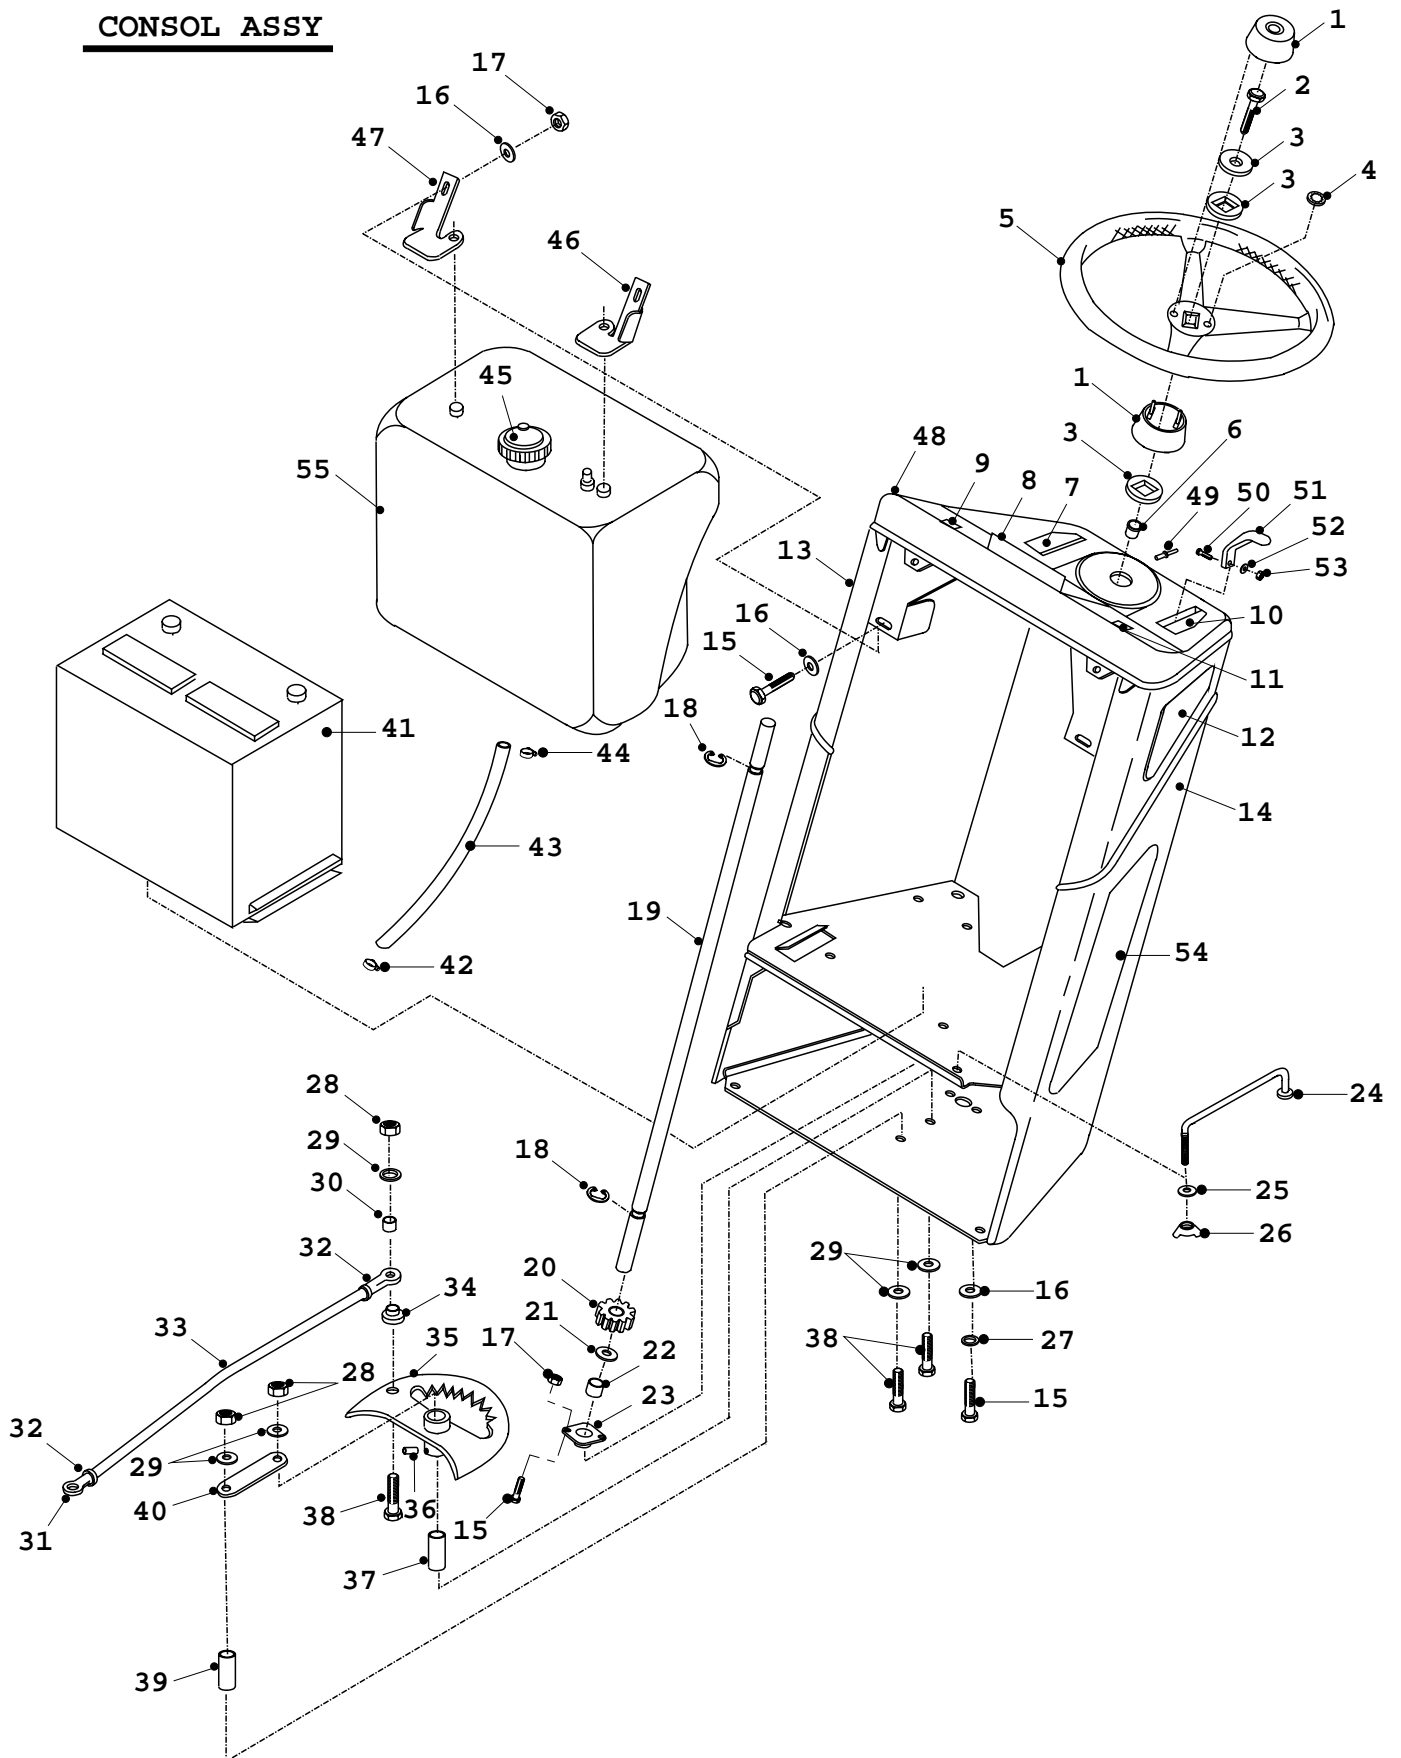

CONSOL ASSY

DRWG No: T0409601
ISSUE No: 1

**TRACTOR '92/'94
K12.5, K13, K14 & K15 CONSOL PARTS LIST**

1	Steering Wheel Cap & Shroud Assembly	14824800
2	Bolt 5/16" UNF X 1"	02819600
3	Steering Location Washer Assembly Kit	32701600
4	Washer Starlock 1/4" Internal	08869700
5	Steering Wheel	14801900
6	Column Upper Bush	14801800
7	Decal Facia Deck Height Blanking	52907500
8	Decal Facia P.C.B	52867200
9	Decal Facia Headlight	52867300
10	Decal Facia Hare/Tortoise/Choke	52867700
11	Decal Facia Cutter Deck	52867400
12	Knee Pad R/H	14859200
13	Knee Pad L/H	14859300
14	Consol Assembly	27708400
15	Bolt 5/16" UNF X 3/4"	02827600
16	Washer 5/16" T4 HP	08919700
17	Nut 5/16" UNF Nyloc	04827500
18	EClip 5/8"	07823400
19	Steering Column	31801600
20	Steering Pinion	31302300
21	Washer 5/8" T3 LP	08822700
22	Steering Rod Spacer	18401500
23	Column Lower Bearing	10801700
24	Battery Retaining Rod	31800300
25	Washer 1/4" T3 LP	08827800
26	Wing Nut 1/4" UNC	04822600
27	Washer Shakeproof 5/16"	08855100
28	Nut 3/8" UNF Nyloc	04820200
29	Washer 3/8" T3 HP	08820100
30	Spacer 3/8" Internal X 7mm	31302900
31	Rod Joint 10mm	10872600
32	Locknut M10	04872100
33	Steering Link Rod	18806300
34	Rose Joint Shoulder Boss Short	31339600
35	Steering Quadrant	18801400
36	Grease Nipple 5/16" UNF	11808600
37	Steering Rack Pivot	31337400
38	Bolt 3/8" UNF X 2 1/2"	01821600
39	Steering Support Boss	31337500
40	Steering Link Plate	27102400
41	Battery	44814100
42	Spring Type Hose Clip	11867100
43	Fuel Feed Pipe 40cm	14803200
43	Jubilee Clip	11856900
44	Fuel Tank	14803000
45	Fuel Tank Cap	52803100
46	Fuel Tank Bracket R/H	27115800
47	Fuel Tank Bracket L/H	27115900
48	Console	14859100
49	Rivet 4.8mm X 10 mm	12824400
50	Screw M4 X 12mm Pozi Pan	02826300
51	Control Lever Knob	14810400