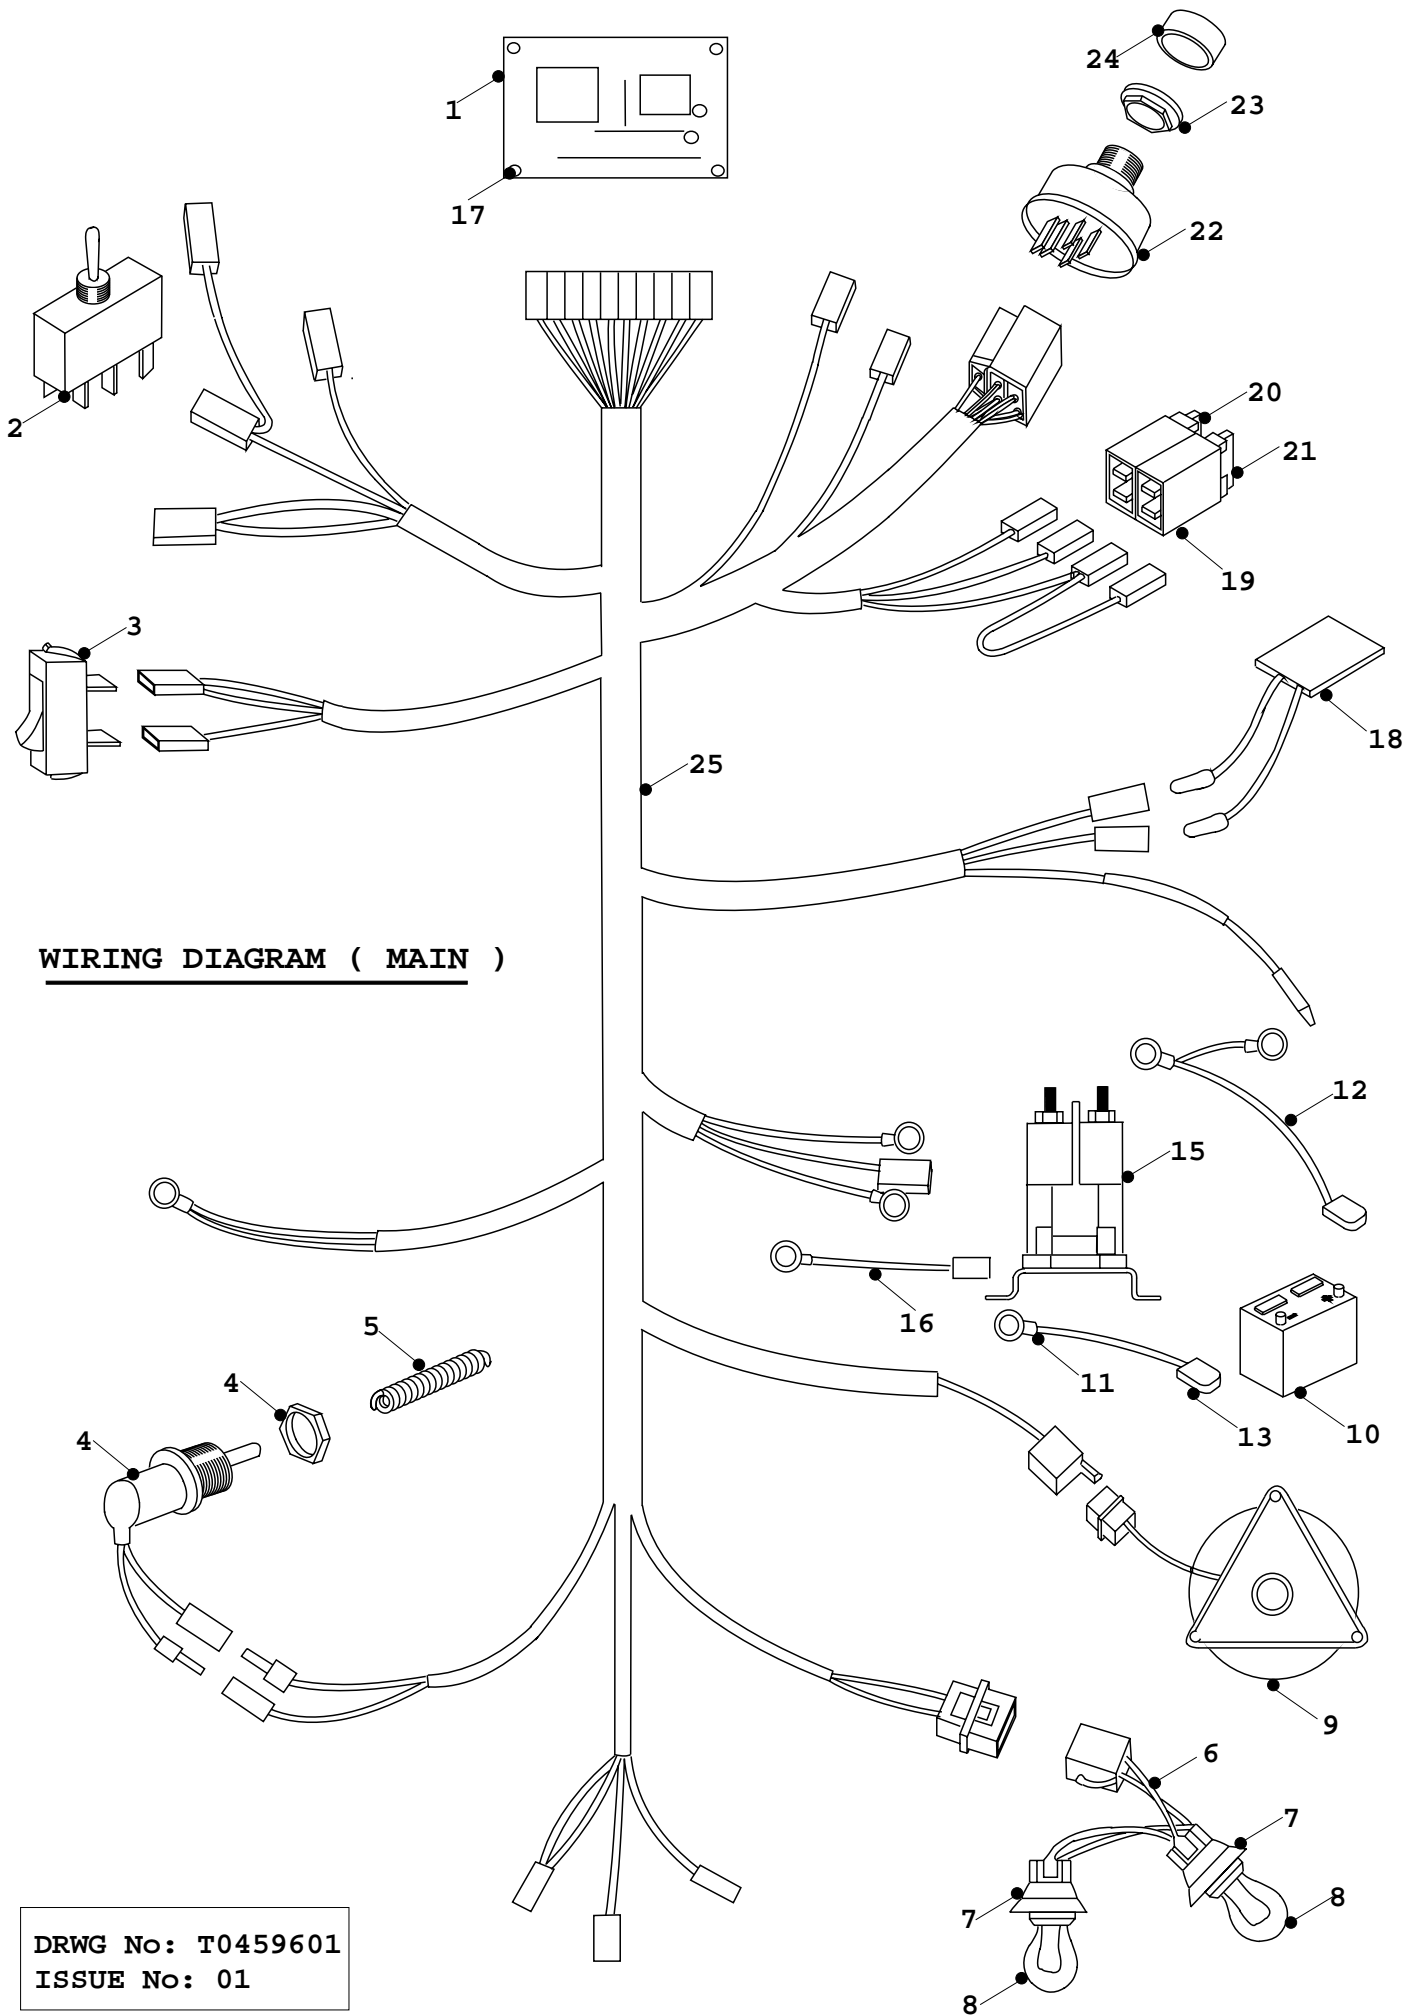

RUNNING BOARD ASSEMBLY

DRWG No: T0449601
ISSUE No: 1

**TRACTOR '92/'94
RUNNING BOARD ASSEMBLY PARTS LIST**

1	Jockey Pulley Plate Assembly	32706400
2	Foot Pedal Assembly	32706501
3	Oilite Bush Flanged	52826500
4	Spacer Brake Pedal	31402200
5	Clevis Pin	31340800
6	Circlip 3/8" External	07846800
7	Brake Rod	32711500
8	Running Board L/H	27706300
9	Running Board R/H	27706700
10	Deck Overlock Pivot	18833700
11	Deck Tension Lever Assembly	32700600
12	Washer 5/16" T4 HP	08819700
13	Bolt 5/16" UNF X 1 3/4"	01820800
14	Split Pin 1/8" X 1"	06823300
15	Deck Tension Rod	31805601
16	Nut 5/16" UNF Nyloc	04827500
17	Chassis Assembly	32702400
18	Deck Tension Rod Trunnion	18805500
19	Deck Swing Plate	30128200
20	Spacer Deck Swing Plate	18303500
21	Bolt 5/16" UNF X 1"	02819600
22	Safety Switch	44813400
23	Brake Pedal Switch Bracket	27115300
24	Park Brake Spring	25805000
25	Park Brake Rod	31305900
26	R-Clip 2mm	06849100
27	Lever Knob	14804800
28	Bolt 5/16" UNF X 2 1/4"	01827000
29	Safety Switch Spring	25813801
30	Brake Spring Plate	30118300