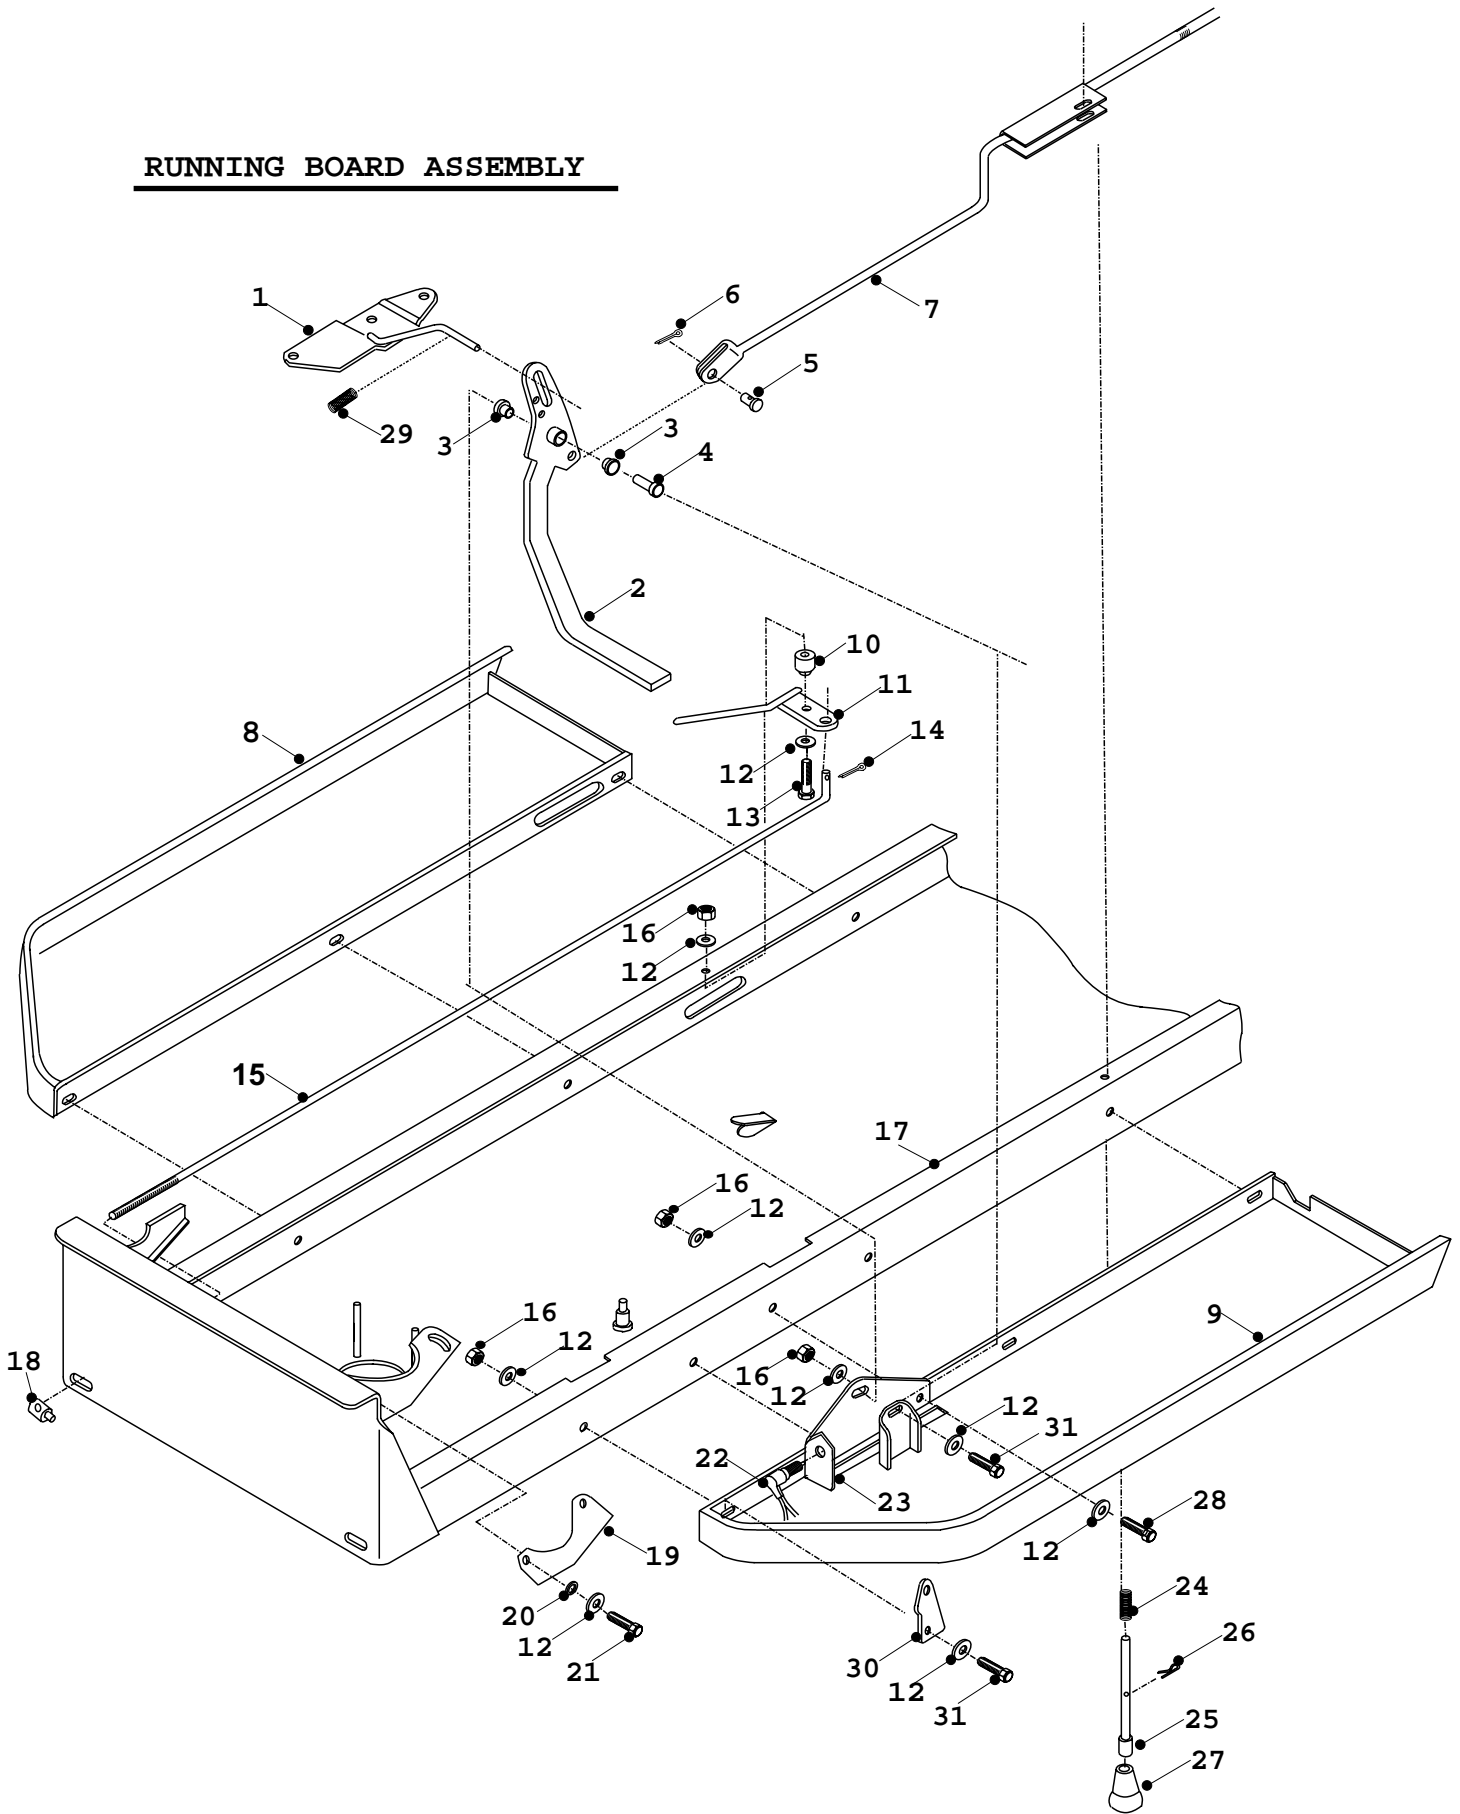

52	Washer M4	08826200
53	Nut M4 Nyloc	04826400
54	Decal Instructions	35837400
55	Decal Steering Wheel Logo	35853700

P.T.O. TRANSMISSION ASSEMBLY

DRWG No: T0439601
ISSUE No: 1

**TRACTOR '92/'94
P.T.O. & TRANSMISSION ASSEMBLY PARTS LIST**

RUNNING BOARD ASSEMBLY

DRWG No: T0449601
ISSUE No: 1

**TRACTOR '92/'94
RUNNING BOARD ASSEMBLY PARTS LIST**

1	Jockey Pulley Plate Assembly	32706400
2	Foot Pedal Assembly	32706501
3	Oilite Bush Flanged	52826500
4	Spacer Brake Pedal	31402200
5	Clevis Pin	31340800
6	Circlip 3/8" External	07846800
7	Brake Rod	32711500
8	Running Board L/H	27706300
9	Running Board R/H	27706700
10	Deck Overlock Pivot	18833700
11	Deck Tension Lever Assembly	32700600
12	Washer 5/16" T4 HP	08819700
13	Bolt 5/16" UNF X 1 3/4"	01820800
14	Split Pin 1/8" X 1"	06823300
15	Deck Tension Rod	31805601
16	Nut 5/16" UNF Nyloc	04827500
17	Chassis Assembly	32702400
18	Deck Tension Rod Trunnion	18805500
19	Deck Swing Plate	30128200
20	Spacer Deck Swing Plate	18303500
21	Bolt 5/16" UNF X 1"	02819600
22	Safety Switch	44813400
23	Brake Pedal Switch Bracket	27115300
24	Park Brake Spring	25805000
25	Park Brake Rod	31305900
26	R-Clip 2mm	06849100
27	Lever Knob	14804800
28	Bolt 5/16" UNF X 2 1/4"	01827000
29	Safety Switch Spring	25813801
30	Brake Spring Plate	30118300