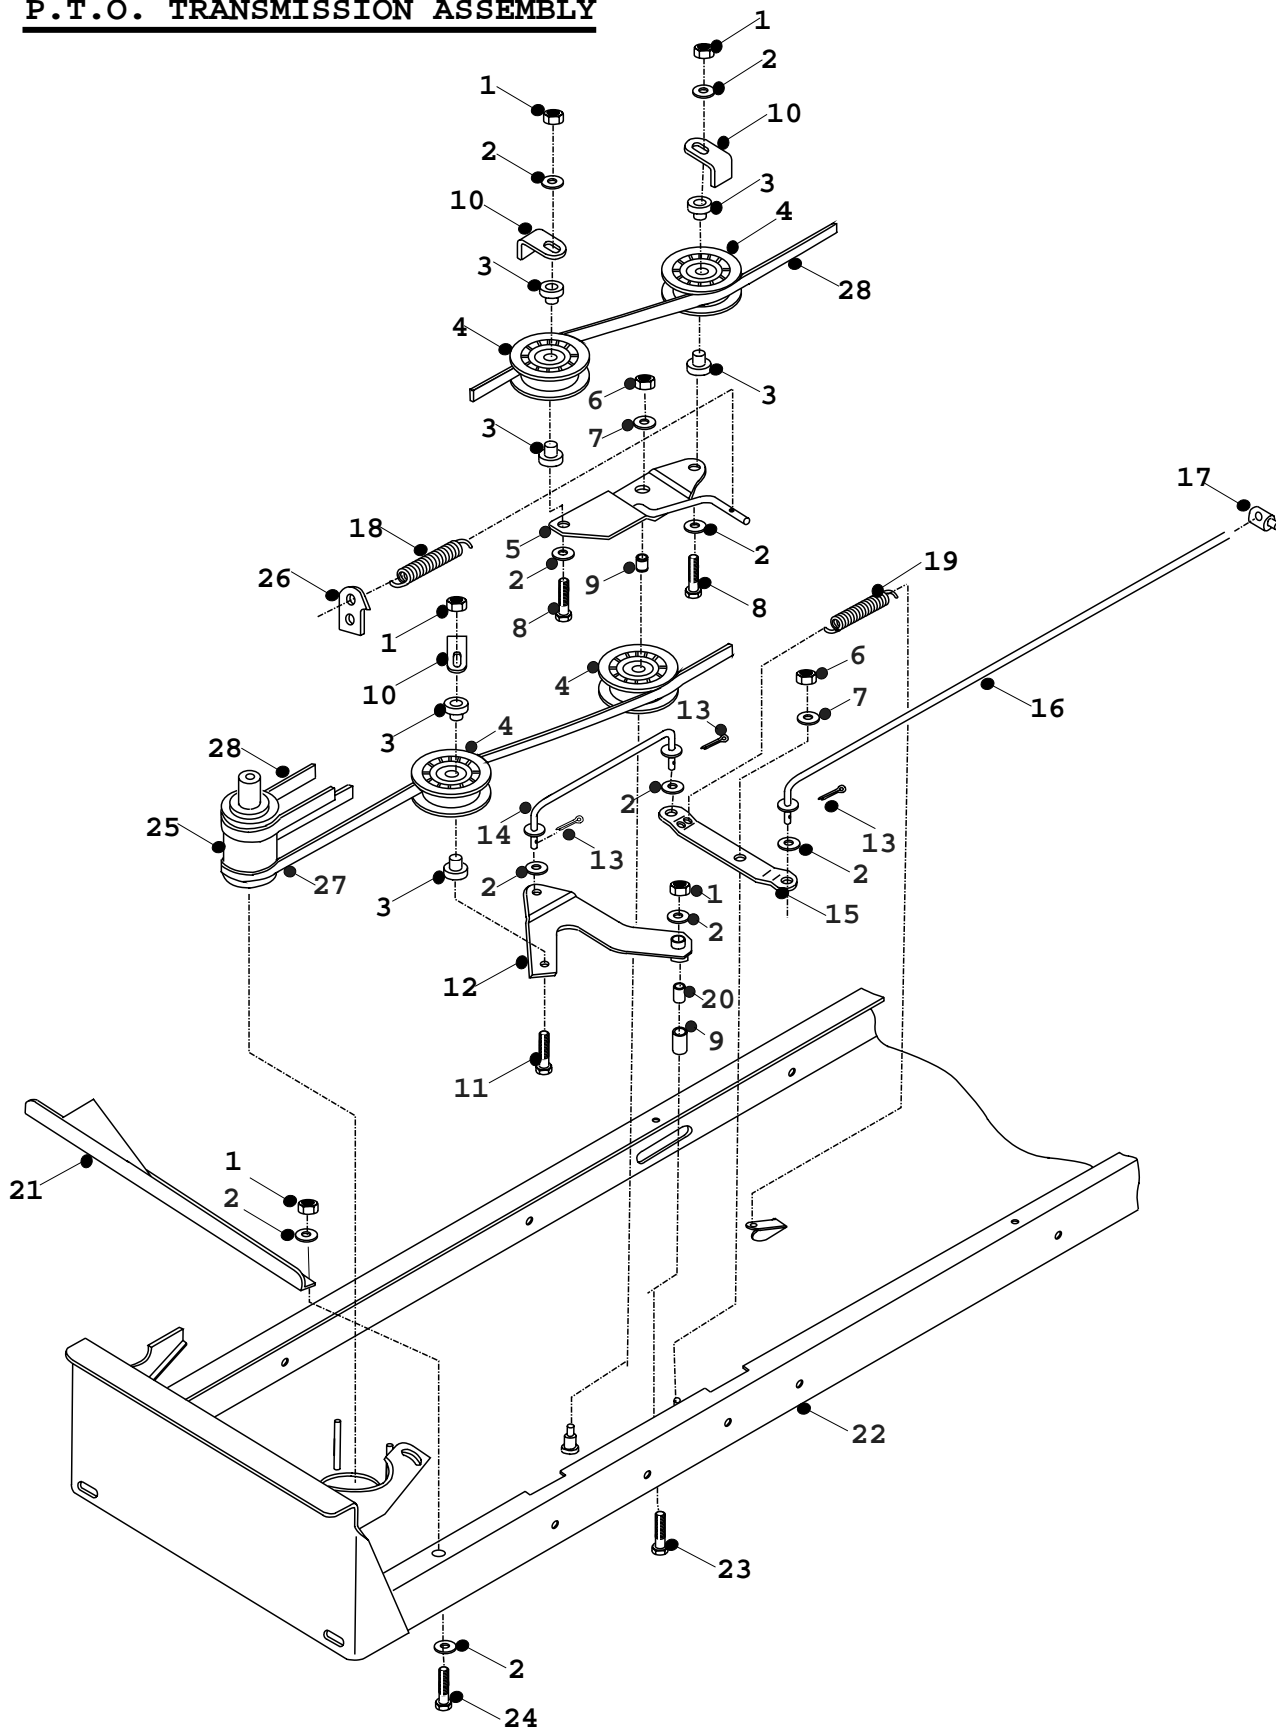

**TRACTOR '92/'94
K14T & K18 CONSOL PARTS LIST**

1	Steering Wheel Cap & Shroud Assembly	14824800
2	Bolt 5/16" UNF X 1"	02819600
3	Steering Location Washer Assembly Kit	32701600
4	Washer Starlock 1/4" Internal	08869700
5	Steering Wheel	14801900
6	Column Upper Bush	14801800
7	Decal Facia Deck Height Blanking	52907500
8	Decal Facia P.C.B	52867200
9	Decal Facia Headlight	52867300
10	Decal Facia Hare/Tortoise	52867600
11	Decal Facia Cutter Deck & Choke	52867500
12	Knee Pad R/H	14859200
13	Knee Pad L/H	14859300
14	Consol Assembly	27708400
15	Bolt 5/16" UNF X 3/4"	02827600
16	Washer 5/16" T4 HP	08919700
17	Nut 5/16" UNF Nyloc	04827500
18	EClip 5/8"	07823400
19	Steering Column	31801600
20	Steering Pinion	31302300
21	Washer 5/8" T3 LP	08822700
22	Steering Rod Spacer	18401500
23	Column Lower Bearing	10801700
24	Battery Retaining Rod	31800300
25	Washer 1/4" T3 LP	08827800
26	Wing Nut 1/4" UNC	04822600
27	Washer Shakeproof 5/16"	08855100
28	Nut 3/8" UNF Nyloc	04820200
29	Washer 3/8" T3 HP	08820100
30	Spacer 3/8" Internal X 7mm	31302900
31	Rod Joint 10mm	10872600
32	Locknut M10	04872100
33	Steering Link Rod	18806300
34	Rose Joint Shoulder Boss Short	31339600
35	Steering Quadrant	18801400
36	Grease Nipple 5/16" UNF	11808600
37	Steering Rack Pivot	31337400
38	Bolt 3/8" UNF X 2 1/2"	01821600
39	Steering Support Boss	31337500
40	Steering Link Plate	27102400
41	Battery	44814100
42	Spring Type Hose Clip	11867100
43	Fuel Feed Pipe 40cm	14803200
43	Jubilee Clip	11856900
44	Fuel Tank	14803000
45	Fuel Tank Cap	52803100
46	Fuel Tank Bracket R/H	27115800
47	Fuel Tank Bracket L/H	27115900
48	Consol	14859100
49	Rivet 4.8mm X 10 mm	12824400
50	Screw M4 X 12mm Pozi Pan	02826300
51	Control Lever Knob	14810400

52	Washer M4	08826200
53	Nut M4 Nyloc	04826400
54	Decal Instructions	35837400
55	Decal Steering Wheel Logo	35853700

P.T.O. TRANSMISSION ASSEMBLY

DRWG No: T0439601
ISSUE No: 1

**TRACTOR '92/'94
P.T.O. & TRANSMISSION ASSEMBLY PARTS LIST**