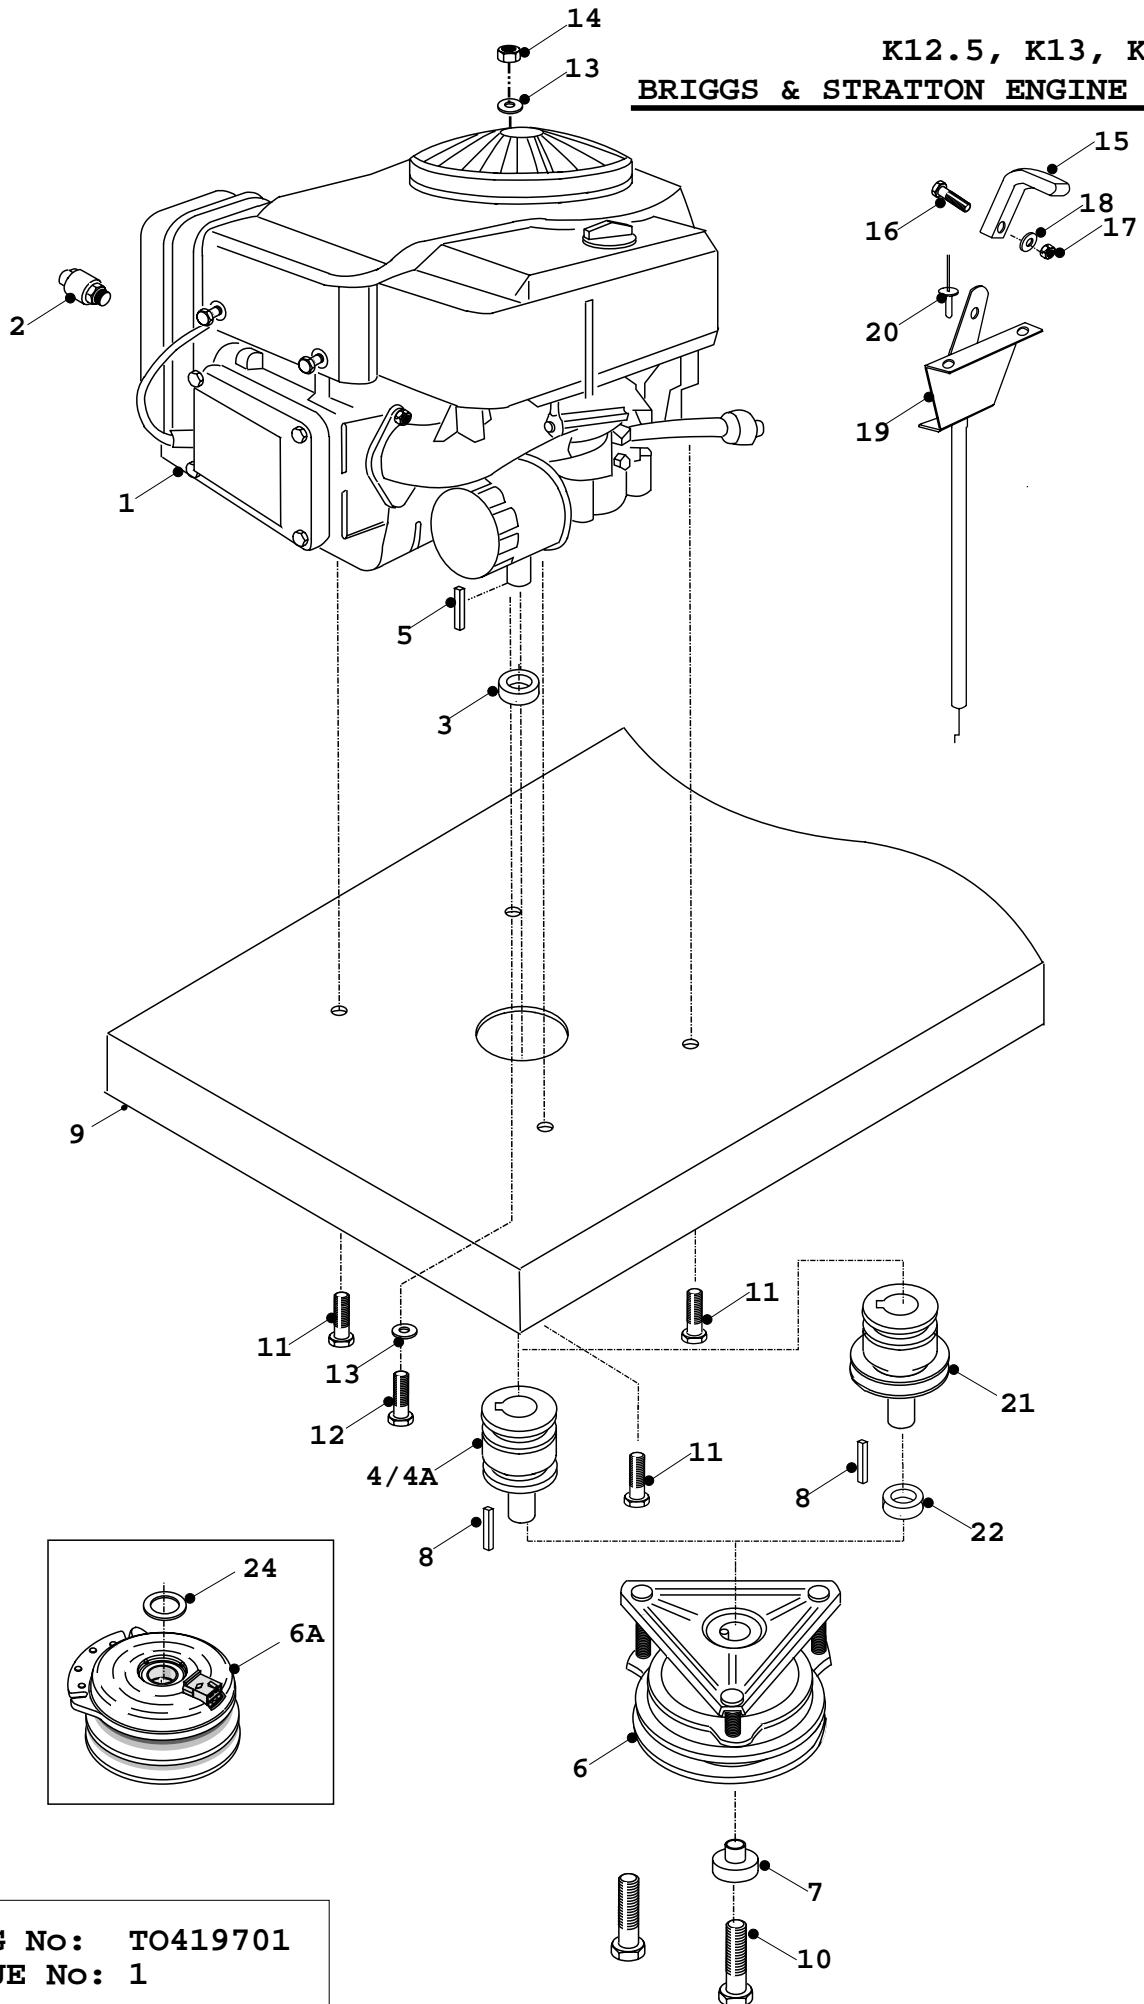

K12.5, K13, K14 & K15
BRIGGS & STRATTON ENGINE ASSY

DRWG No: TO419701
ISSUE No: 1

**TRACTOR '92/'94
K12.5, K13, K14 & K15 ENGINE PARTS LIST**

1	Engine Not Available From Countax	N/A
2	Oil Drain Valve	52851200
3	Engine Pulley Spacer	31854000
4	Engine Pulley	31335700
4A	Magstop Engine Pulley	31330500
5	Key 1/4" Square X 1 5/8"	09850300
6	Warner Electric Clutch	44815200
	Ogura Electric Clutch	44853900
6A	Magstop Electric Clutch (**)	44936100
7	Warner Electric Clutch Engine Pulley Cap	31334000
	Ogura Electric Clutch Engine Pulley Cap	31334100
8	Key For Ogura Electric Clutch Only	09830600
9	Chassis Assembly	32702400
10	Bolt 7/16" UNF X 4 1/2"	01831000
11	Bolt 3/8" UNC X 1 1/4"	01848700
12	Bolt 5/16" UNF X 1 1/2"	01820700
13	Washer 5/16" T4 HP	08819700
14	Nut 5/16" UNF Nyloc	04827500
15	Throttle Control Knob	14810400
16	Screw M4 X 10mm	02847800
17	Nut M4 Nyloc	04826400
18	Washer 4mm	08826200
19	Throttle Control	52851000
20	Rivet 3.2mm X 10mm	12863100
24	Magstop Clutch Spacer (Technical Bulletin 57.96)	31330300

(**) After serial no. 60929
N.B. When ordering Magstop Clutch
replacement for Warner / Ogura please
specify engine and deck size.