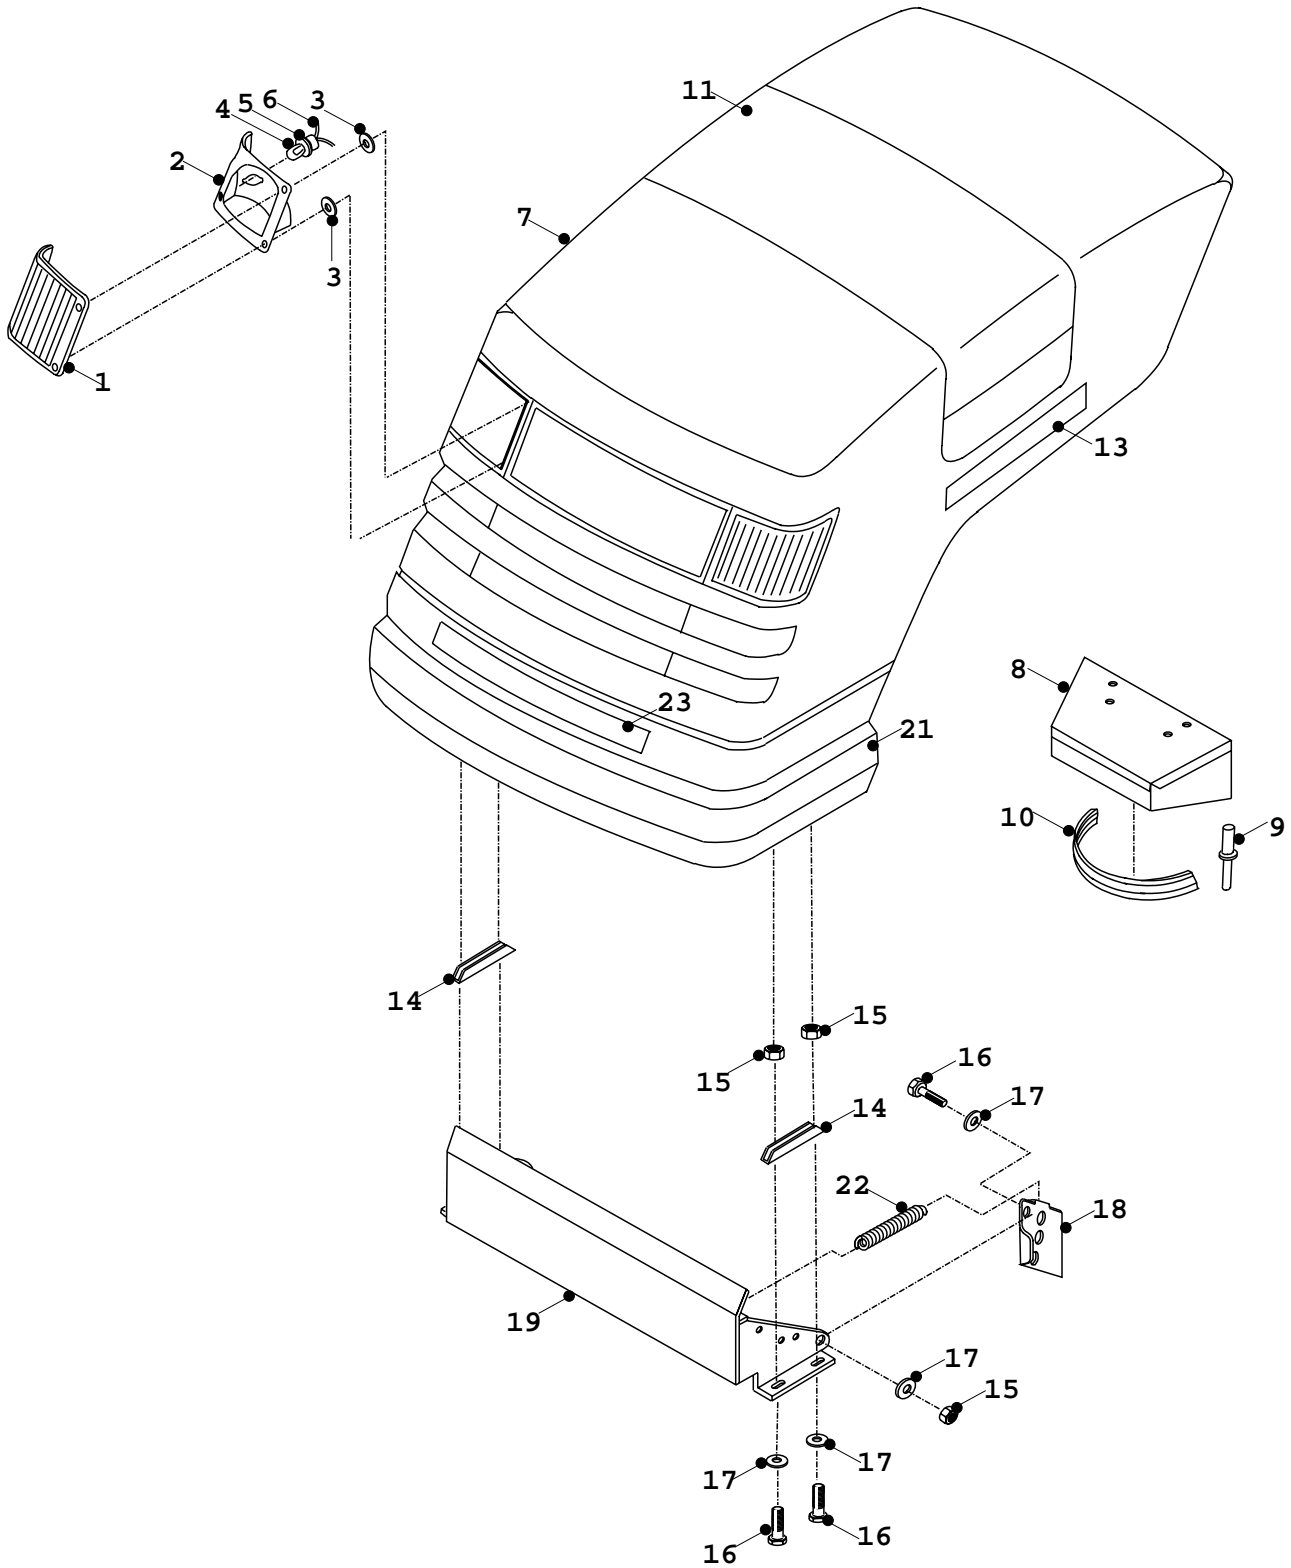

K14T & K18 BONNET ASSY

DRWG No: T0039601
ISSUE No: 1

**TRACTOR '92-'94
K14T & K18 BONNET PARTS LIST**

1	Headlamp Lens (RH)	14815500
	Headlamp Lens (LH)	14815400
2	Headlamp Reflector (RH)	14815800
	Headlamp Reflector (LH)	14815600
3	Spire Clip	11824300
4	Bulb 12V 21W	44816200
5	Bulb Holder	44816100
6	Headlight Loom (3894)	44813900
7	Bonnet	14849300
8	Bonnet Cowl	32723100
9	Pop Rivet 4.8 X 10 mm	12824400
10	Edge Trim (77 cm)	14896100
11	Bonnet Insert	14849400
12	Decal 'Countax' Front Bonnet	35804300
13	Countax Bonnet Badge	35802400
14	Bonnet Hinge Back Plate	27116500
15	Nut 5/16 UNF Nyloc	04827500
16	Bolt 5/16 Unf X 1"	02819600
17	Washer 5/16 T4	08819700
18	Bonnet Hinge Stop (LH)	27103300
	Bonnet Hinge Stop (RH)	27113600
19	Bonnet Hinge Assembly	32702100
20	Bonnet Pivot Boss	31306100
21	Decal Front Bonnet Stripe	35804400
22	Bonnet Spring	25805200