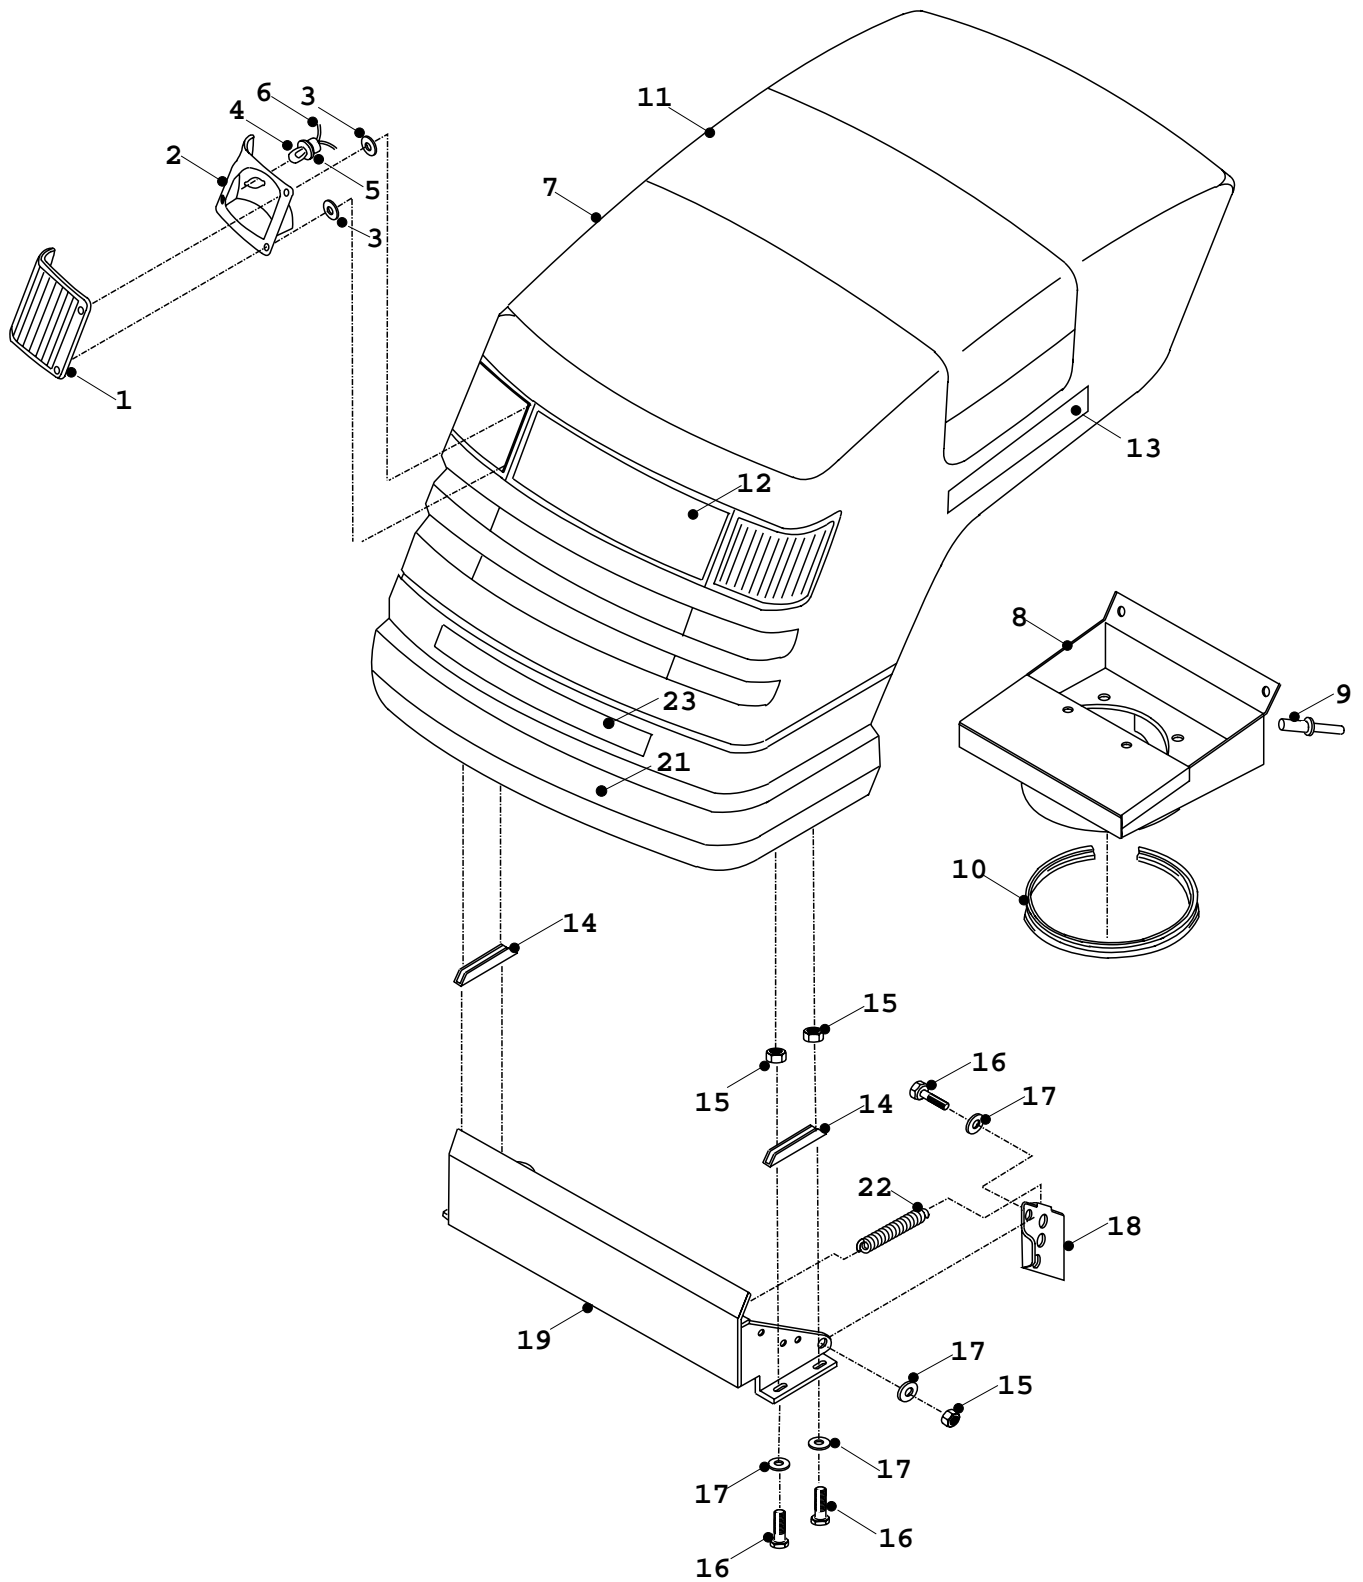

K12.5, K13, K14 & K15 BONNET ASSY

DRWG No: T0029601
ISSUE No: 1

**TRACTOR '92-'94
K12.5, K13, K14 & K15 BONNET PARTS LIST**

1	Headlamp Lens (RH)	14815500
	Headlamp Lens (LH)	14815400
2	Headlamp Reflector (RH)	14815800
	Headlamp Reflector (LH)	14815600
3	Spire Clip	11824300
4	Bulb 12V 21W	44816200
5	Bulb Holder	44816100
6	Headlight Loom (3894)	44813900
7	Bonnet	14849300
8	Bonnet Cowl	32707500
9	Pop Rivet 4.8 X 10 mm	12824400
10	Edge Trim	14896100
11	Bonnet Insert	14849400
12	Decal 'Countax' Front Bonnet	35804300
13	Countax Bonnet Badge	35802400
14	Bonnet Hinge Back Plate	27116500
15	Nut 5/16 UNF Nyloc	04827500
16	Bolt 5/16 Unf X 1"	02819600
17	Washer 5/16 T4	08819700
18	Bonnet Hinge Stop (LH)	27103300
	Bonnet Hinge Stop (RH)	27113600
19	Bonnet Hinge Assembly	32702100
20	Bonnet Pivot Boss	31306100
21	Decal Front Bonnet Stripe	35804400
22	Bonnet Spring	25805200