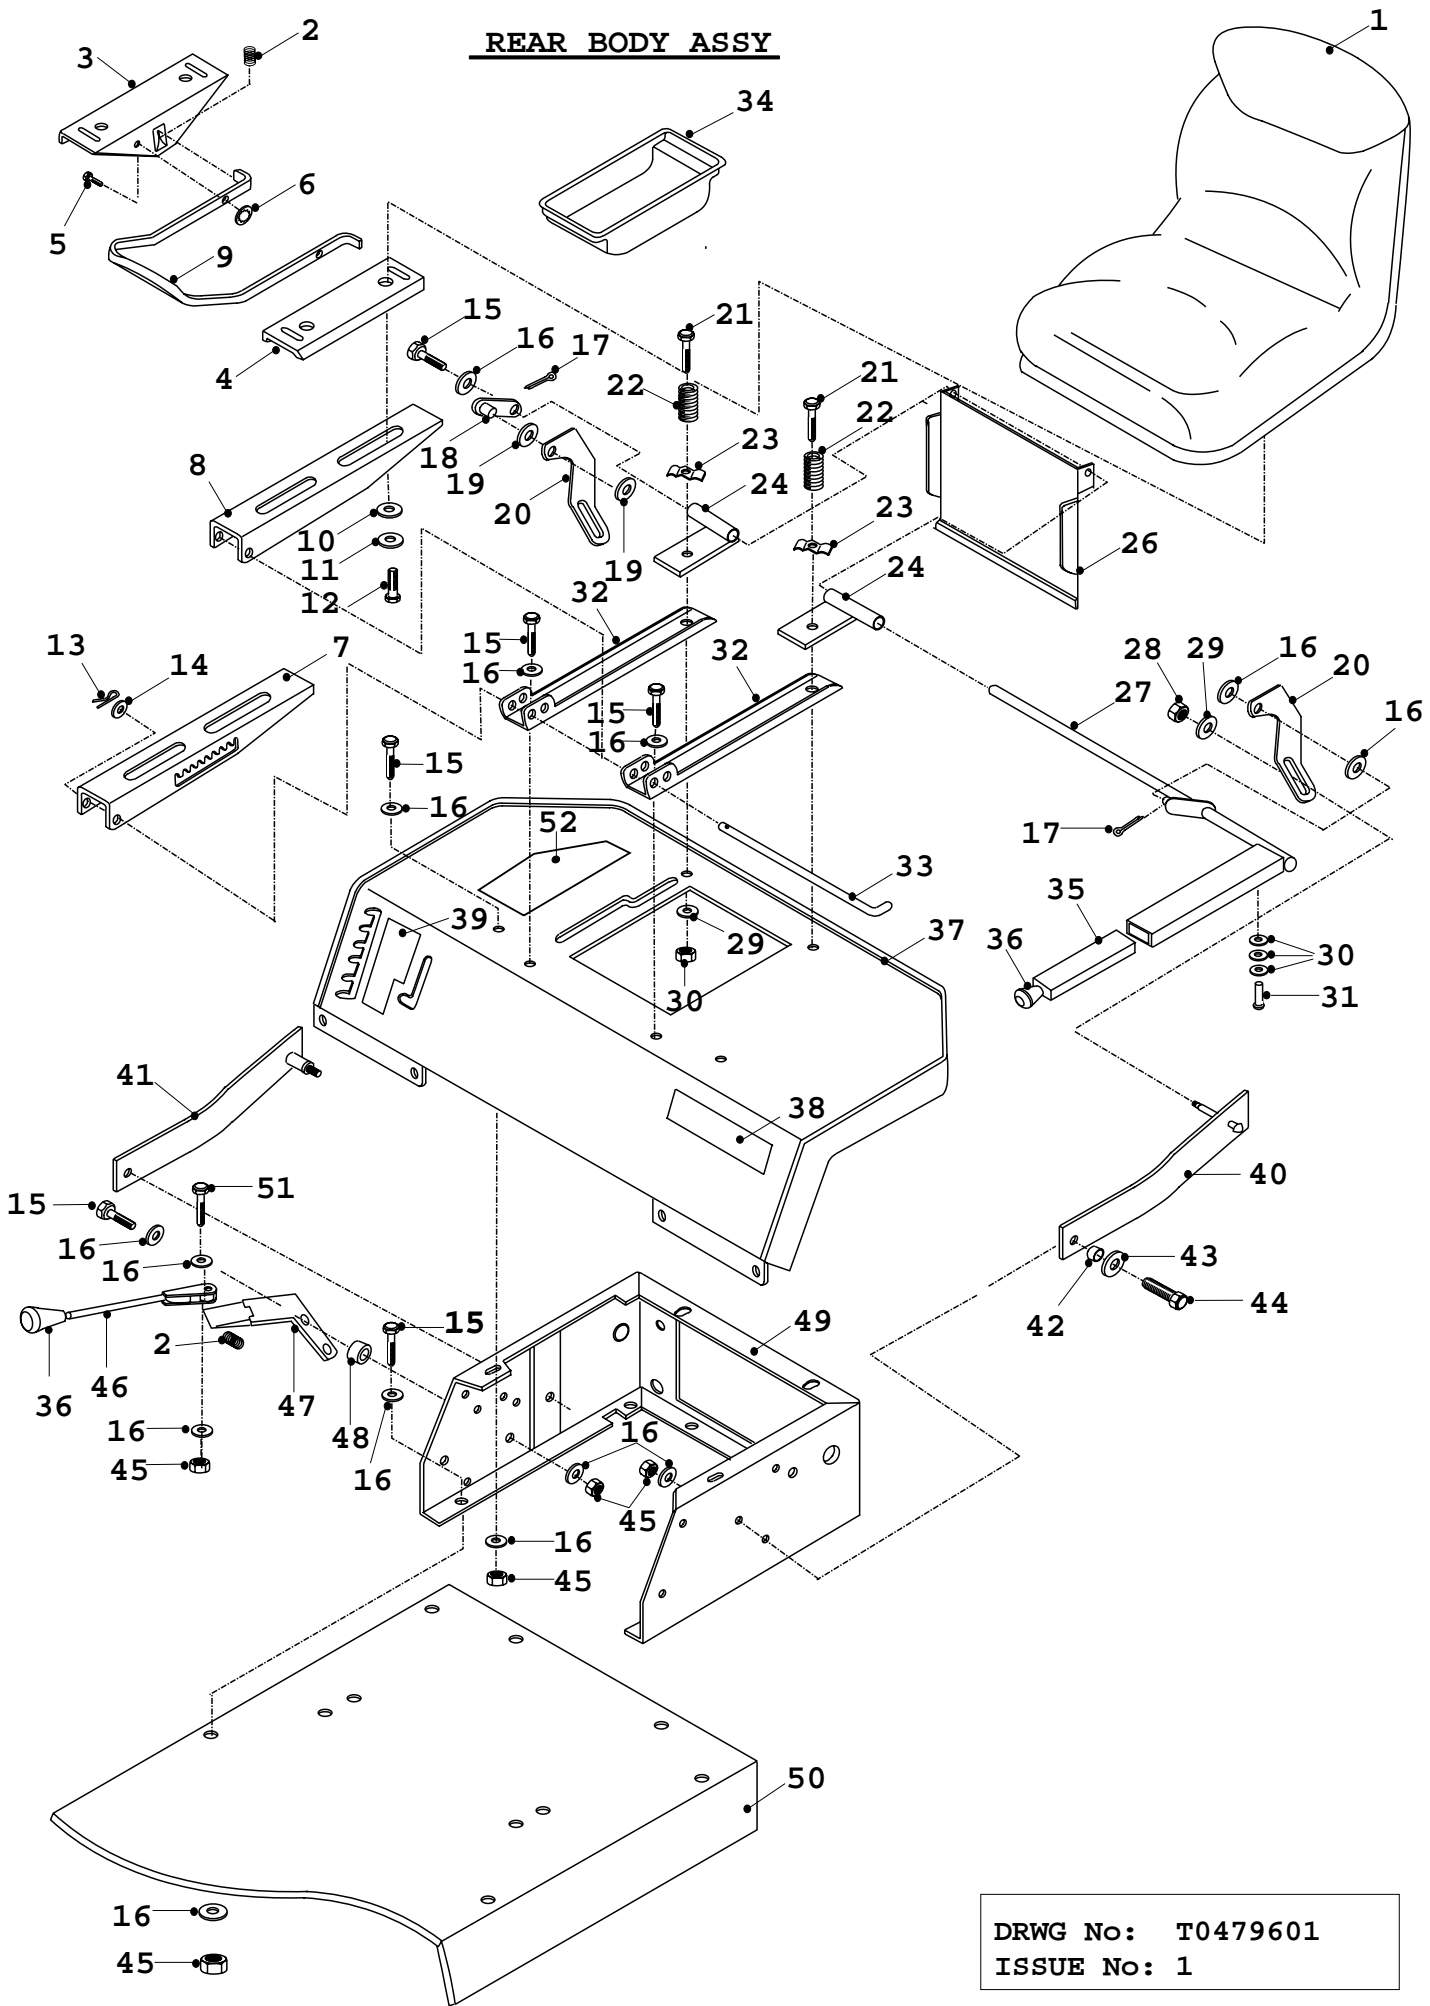

REAR BODY ASSY

DRWG No: T0479601
ISSUE No: 1

**TRACTOR '92/'94
K12.5 REAR BODY PARTS LIST**

1	Seat	14800400
2	Compression Spring Universal	25831100
3	Seat Plate Adjuster R/H	30117900
4	Seat Plate Adjuster L/H	30118000
5	Rivet 1/4 X 1/2	12885800
6	Starlock Washer	08868700
7	Adjustable Seat Channel R/H	30117700
8	Adjustable Seat Channel L/H	30117800
9	Seat Handle	30203100
10	Washer 40 X 10mm HG	08118200
11	Washer 3/8" Shakeproof	08826700
12	Bolt 3/8" UNC X 3/4"	02825200
13	'R' Clip 2mm	06849100
14	Washer 5/16" T3 LP	08819500
15	Bolt 5/16" UNF X 3/4"	02827600
16	Washer 5/16 T4	08819700
17	Split Pin 1/8" X 1"	07823300
18	PTO Pivot End	32704800
19	Washer 1/2" T3	08822500
20	Sweeper lift Hook	27114200
21	Bolt 3/8" UNF X 1 1/2"	01855000
22	Adjustable Seat Spring	25845600
23	Spring Retaining Washer (Seat)	27835400
24	PTO Hanging Plate Assembly (R/H)	32707200
25	PTO Hanging Plate Assembly (L/H)	32707100
26	PTO Flap	27116400
27	Sweeper Lift Assembly	32114200
28	Nut 3/8" UNF Nyloc	04820200
29	Washer 3/8 T3 HP	08820100
30	Washer M5	08911500
31	Rivet Pop 4.8 X 10mm	12824400
32	Seat Channel	30114900
33	Seat Pivot Rod	31301800
34	Tool Tray	14848500
35	Lift Lever Inner	32114300
36	Lever Knob	14804800
37	Rear Body Panel	32719500
38	Decal "K12.5 36"	35894600
39	Decal Deck Height / PTO Engage	35891000
40	Sweeper Link Arm (L/H)	29202900
41	Sweeper Link Arm (R/H)	29203000
42	Spacer 9 X 8.3mm id	31302700
43	Washer 40 X 8.3 id X 3mm	08104400
44	Bolt 5/16" UNF X 1 1/4"	01820600
45	Nut 5/16 UNF Nyloc	04827500
46	PTO Engage Lever Assembly	32708700
47	PTO Engage Plate Assembly	32708600
48	PTO Engage Plate Boss	18303300
49	Rear Seat Box Assembly	32719600
50	Chassis Assembly	32702400
51	Bolt 5/16" UNF X1 1/2"	01820700