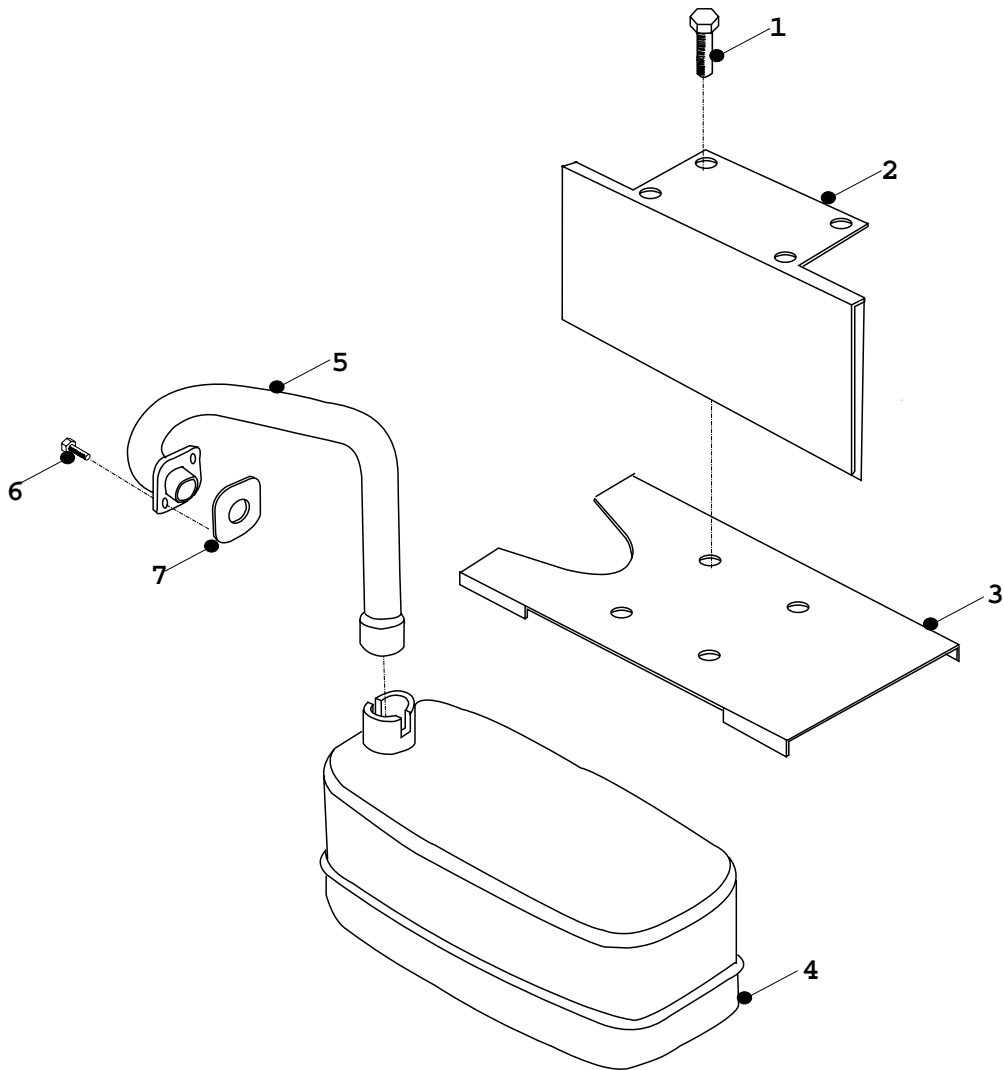

K12.5 EXHAUST SYSTEM

DRWG NO: T0529601
ISSUE NO: 1

**TRACTOR '92/'94
K12.5 EXHAUST SYSTEM PARTS LIST**

1	Set Screw 1/4" UNC x 1 1/4"	01850800
2	Exhaust Box Cover	30122900
3	Exhaust Heat Shield	32116700
4	Exhaust Box	52851800
5	Exhaust Pipe	17706900
6	Socket Cap Bolt	01850900
7	Nut M8	04852100
8	Exhaust Clamp	52851900
9	Exhaust Gasket (Briggs & Stratton Part)	N/A