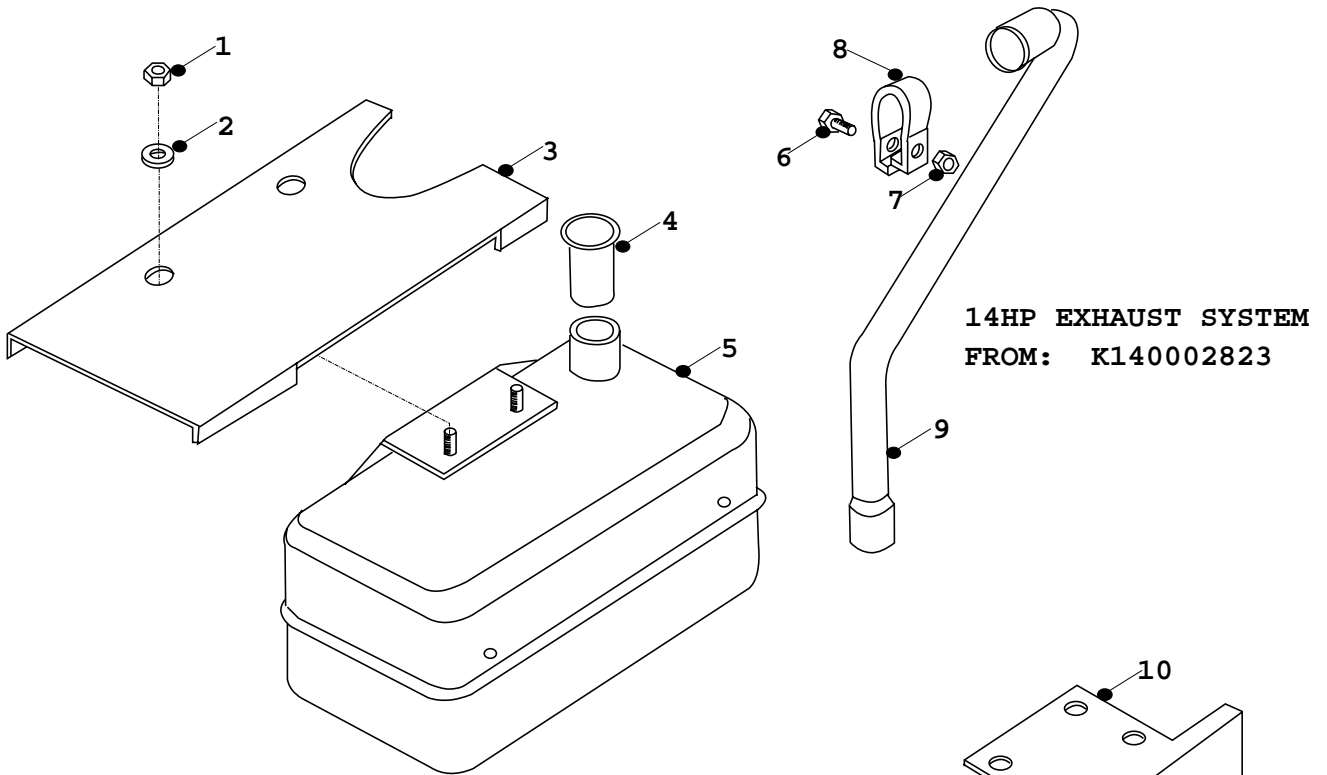

14HP EXHAUST SYSTEM
FROM: K140002823