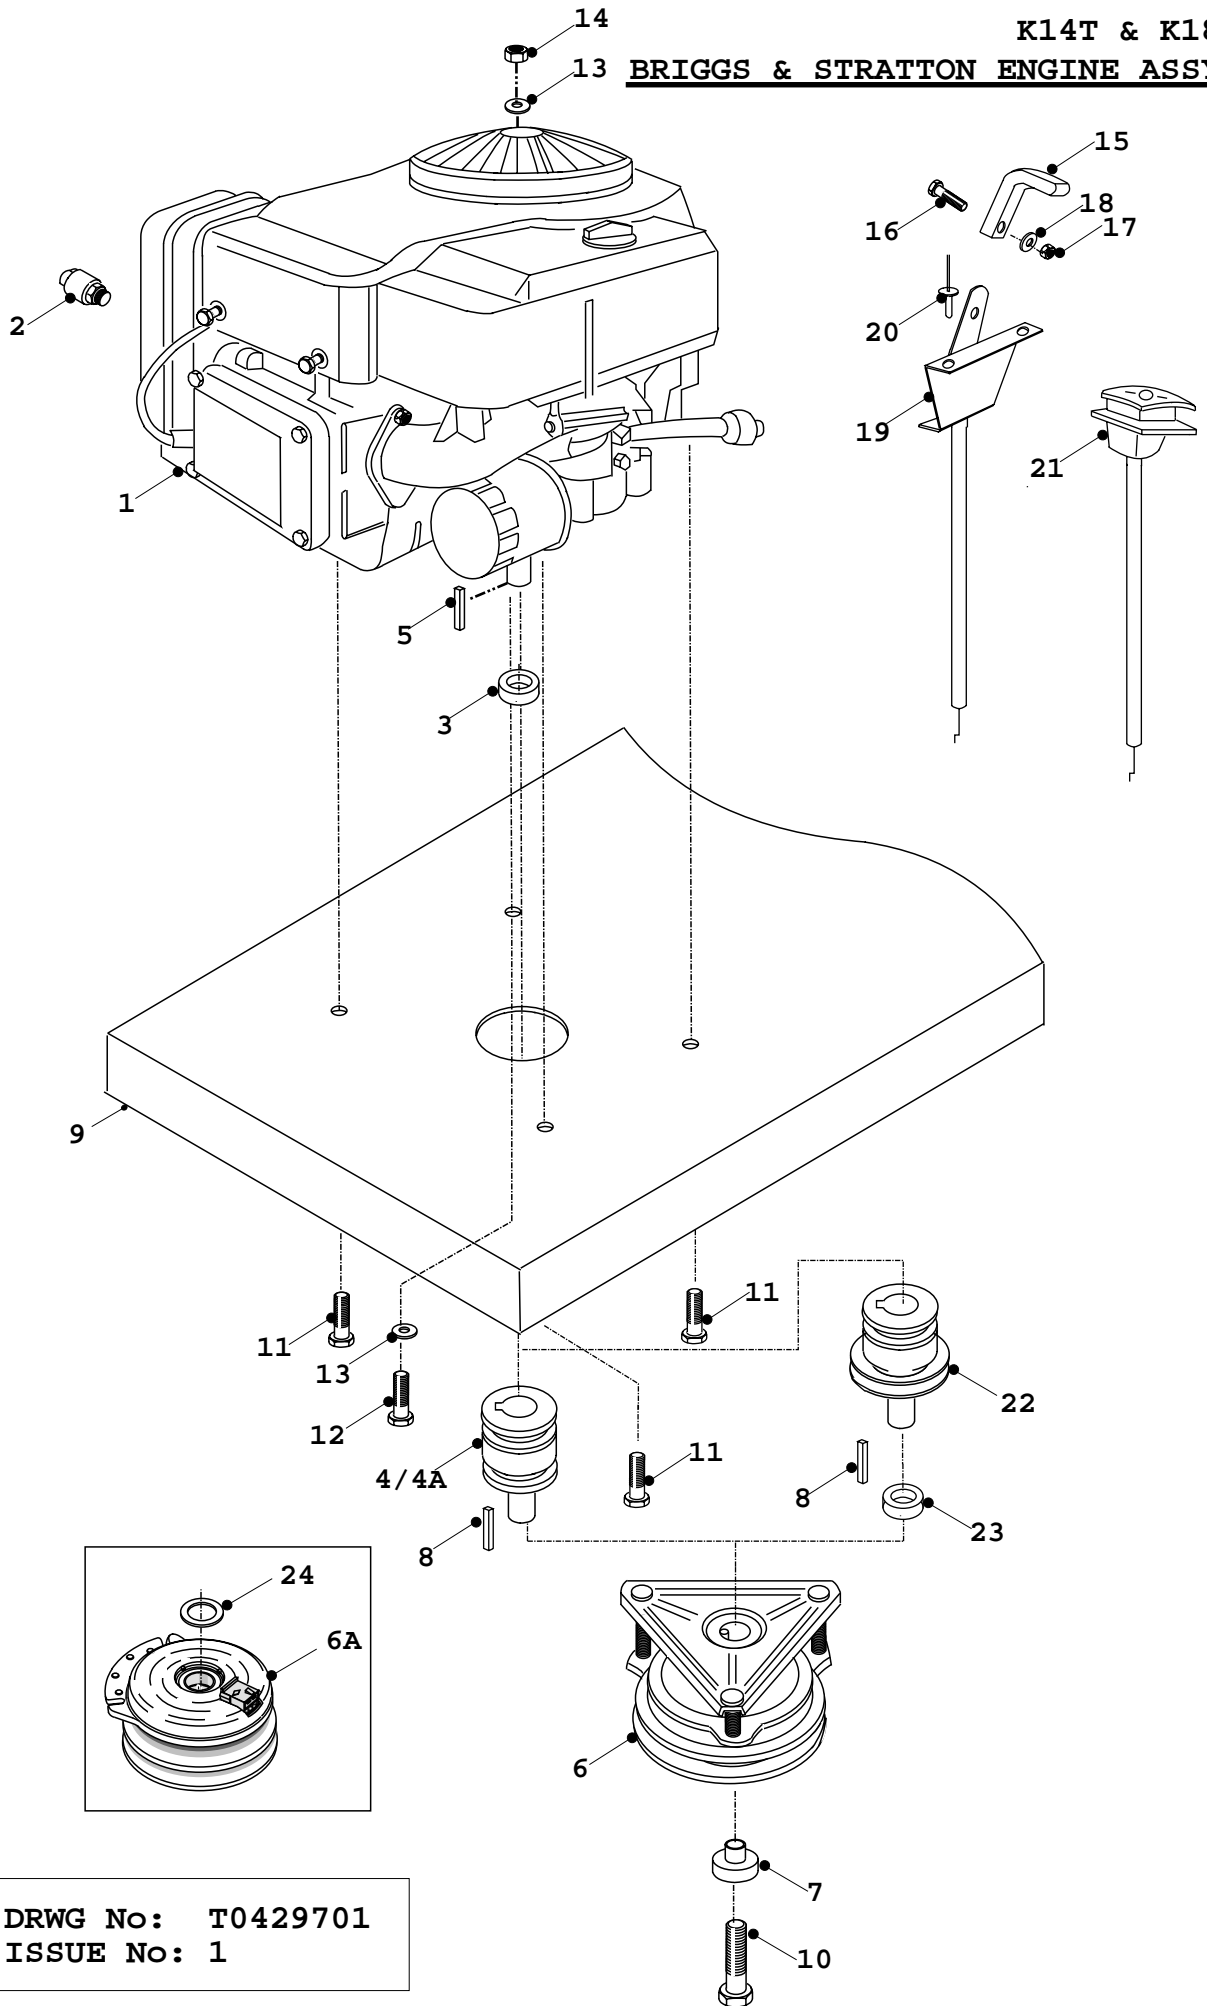

**K14T & K18
BRIGGS & STRATTON ENGINE ASSY**

DRWG No: T0429701
ISSUE No: 1

**TRACTOR '92/'94
K14T & K18 CONSOL PARTS LIST**

1	Steering Wheel Cap & Shroud Assembly	14824800
2	Bolt 5/16" UNF X 1"	02819600
3	Steering Location Washer Assembly Kit	32701600
4	Washer Starlock 1/4" Internal	08869700
5	Steering Wheel	14801900
6	Column Upper Bush	14801800
7	Decal Facia Deck Height Blanking	52907500
8	Decal Facia P.C.B	52867200
9	Decal Facia Headlight	52867300
10	Decal Facia Hare/Tortoise	52867600
11	Decal Facia Cutter Deck & Choke	52867500
12	Knee Pad R/H	14859200
13	Knee Pad L/H	14859300
14	Consol Assembly	27708400
15	Bolt 5/16" UNF X 3/4"	02827600
16	Washer 5/16" T4 HP	08919700
17	Nut 5/16" UNF Nyloc	04827500
18	EClip 5/8"	07823400
19	Steering Column	31801600
20	Steering Pinion	31302300
21	Washer 5/8" T3 LP	08822700
22	Steering Rod Spacer	18401500
23	Column Lower Bearing	10801700
24	Battery Retaining Rod	31800300
25	Washer 1/4" T3 LP	08827800
26	Wing Nut 1/4" UNC	04822600
27	Washer Shakeproof 5/16"	08855100
28	Nut 3/8" UNF Nyloc	04820200
29	Washer 3/8" T3 HP	08820100
30	Spacer 3/8" Internal X 7mm	31302900
31	Rod Joint 10mm	10872600
32	Locknut M10	04872100
33	Steering Link Rod	18806300
34	Rose Joint Shoulder Boss Short	31339600
35	Steering Quadrant	18801400
36	Grease Nipple 5/16" UNF	11808600
37	Steering Rack Pivot	31337400
38	Bolt 3/8" UNF X 2 1/2"	01821600
39	Steering Support Boss	31337500
40	Steering Link Plate	27102400
41	Battery	44814100
42	Spring Type Hose Clip	11867100
43	Fuel Feed Pipe 40cm	14803200
43	Jubilee Clip	11856900
44	Fuel Tank	14803000
45	Fuel Tank Cap	52803100
46	Fuel Tank Bracket R/H	27115800
47	Fuel Tank Bracket L/H	27115900
48	Consol	14859100
49	Rivet 4.8mm X 10 mm	12824400
50	Screw M4 X 12mm Pozi Pan	02826300
51	Control Lever Knob	14810400