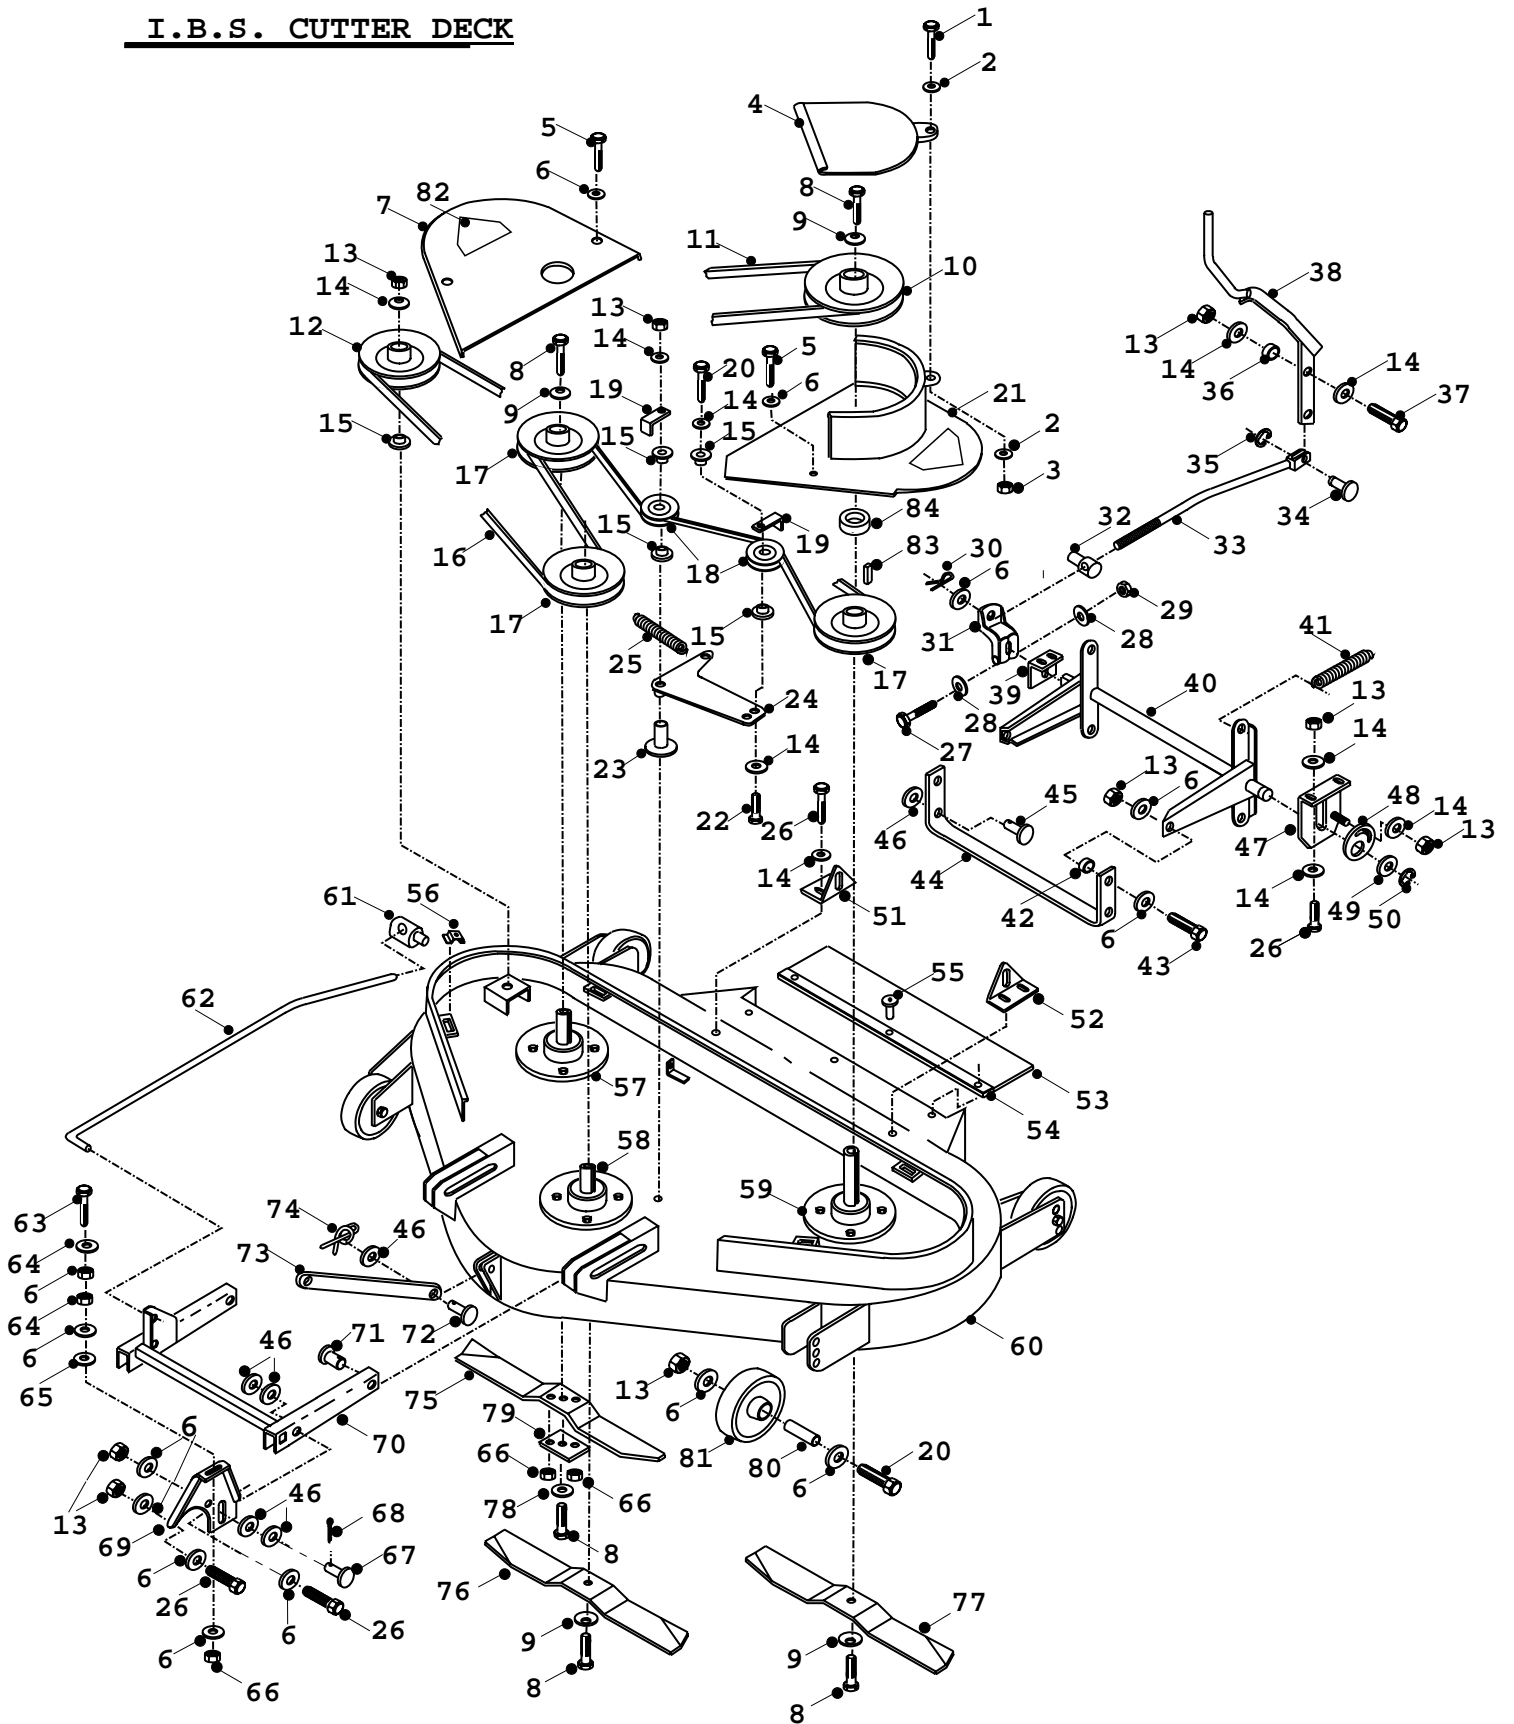

I.B.S. CUTTER DECK

DRWG No: T0489601
ISSUE No: 1

**TRACTOR '92/'94
36" IBS CUTTER DECK**

1	Bolt 1/4" UNF X 3/4"	02827700
2	Washer 1/4" T3 LP	08827800
3	Nut 1/4" UNF Nyloc	04819400
4	Pulley Cover Lid	30123000
5	Bolt M8 X 20mm	02825900
6	Washer 5/16" T4 HP	08819700
7	Top Cover Driven	30121200
8	Bolt 3/8" UNF X 1 1/4"	02825300
9	Washer Dome 3/8" id X 1 3/4" X 1/8"	08819900
10	Deck Drive Pulley	20870200
11	Deck Drive Belt (Dayco SuperII B57)	22871200
	Deck Drive Belt (B54) (Mag Stop)	22949800
12	Idler Pulley (5")	20869600
13	Nut 5/16" UNF Nyloc	04827500
14	Washer 5/16" T4 HP	08819700
15	Jockey Pulley Spacer	18831600
16	36" Deck Belt (Gates AA 105)	22869800
17	Deck Pulley (5")	20869501
18	Jockey Pulley	20811500
19	Belt Retaining Bracket	27105800
20	Bolt 5/16" UNF X 2 3/4"	01821200
21	Top Cover Driving	32712000
22	Bolt 5/16" UNF X 1 3/4"	01820800
23	Belt Tension Plate Spacer	18404400
24	Belt Tension Plate	32712200
25	Deck Belt Tension Spring	25906200
26	Bolt 5/16" UNF X 3/4"	02827600
27	Bolt 3/8" UNF X 2 1/4"	01821500
28	Washer 3/8" T3 HP	08820100
29	Nut 3/8" UNF Nyloc	04820200
30	'R' Clip (2mm)	07823700
31	Lift Arm Assembly	32702500
32	Deck Height Trunnion	18805400
33	Deck Height Adjust Yoke Assembly	32703300
34	Clevis Pin	31340800
35	Circlip 3/8" External	07846800
36	Deck Height Pivot Boss	18317400
37	Bolt 5/16" UNF X 2"	01820900
38	Deck Height Lever Assembly	32701800
39	Deck Hanging Bracket (Rear)	27102101
40	Deck Hanging Bar Assembly (Rear)	32708000
41	Sweeper Lift Assist Spring	25908800
42	Spacer 9mm X 8.3mm id	18302700
43	Bolt 5/16" UNF X 1 1/4"	01820600
44	Deck Lift Cradle Rear	29200700
45	Deck Lift Pin Rear	31337200
46	Washer 1/2" T3 LP	08822500
47	Rear Deck Level Bracket	30709200
48	Rear Deck level Cam	30117600
49	Washer 3/4 T3 LP	08823000
50	'E' Clip 3/4"	07823200
51	Rear Deck Hanging Bracket (Right Hand)	30121300