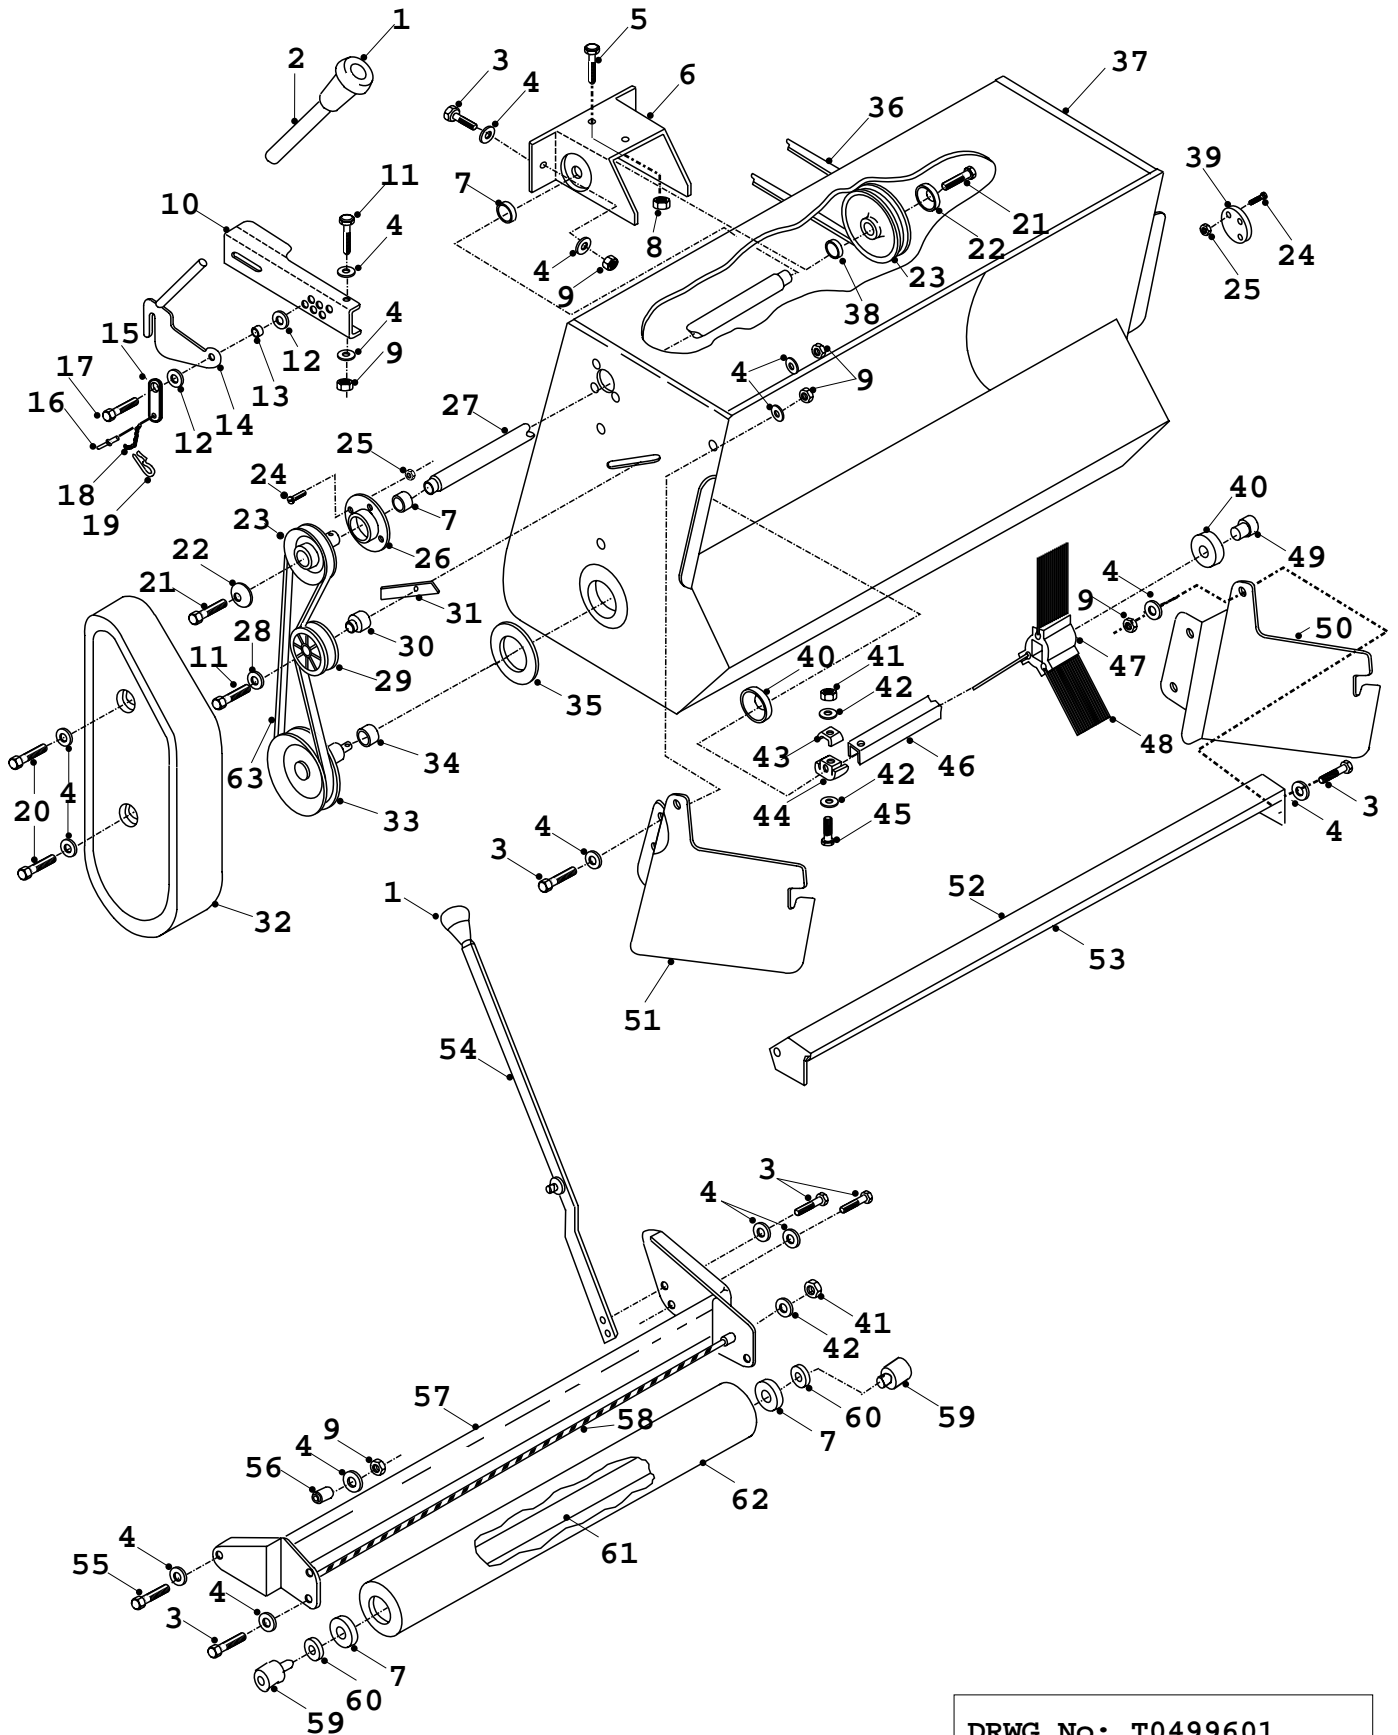

POWERED GRASS COLLECTOR

DRWG No: T0499601
ISSUE No: 1

**TRACTOR '92/'94
POWERED GRASS COLLECTOR**

1	Lever Knob	14804800
2	Sweeper Lever Locking Tool	40403100
3	Bolt 5/16" UNF X 3/4"	02827600
4	Washer 5/16" T4 HP	08819700
5	Bolt M8 X 20mm Roofing	01886200
6	Bearing Carrier Box	32122000
7	Bearing 6203 2RS	10811600
8	Nut M8 Nyloc	04850600
9	Nut 5/16" UNF Nyloc	04827500
10	Carrying Channel Inner	30134600
11	Bolt 5/16" UNF X 2"	01820900
12	Washer Nylon	14850500
13	Spacer 7mm X 5/16" 1.D	31302800
14	Sweeper Locking Handle L/H	27707700
	Sweeper Locking Handle R/H (Not Illustrated)	27707800
15	Chandelier Chain Plate	30125300
16	Rivet 4.8mm X 16mm	12860100
17	Bolt 5/16" UNF X 1 1/4"	02820600
18	Chandelier Chain 40cm	23873600
19	Rue Clip 2mm	06849100
20	Bolt 5/16" UNF X 2 3/4"	01821200
21	Bolt 3/8" UNF X 3/4"	02874500
22	Washer Domed	08819900
23	3" Pulley Assembly (Non Keyed)	32727600
24	Screw M5 X 12mm Pozi Pan	02911600
25	Nut M5 Nyloc	04885900
26	Bearing Housing 17mm	27106600
27	Idler Shaft	18309200
28	Sweeper Jockey Cap Boss	31351100
29	Jockey Pulley	20811500
30	Sweeper Jockey Spacer	31350400
31	Belt Tension Plate	30121900
32	Belt Guard	14848600
33	5" Pulley Assembly (Short)	32709100
34	Bearing 6203ZZ	10845500
35	Sweeper Bearing Retaining Plate	30143200
36	P.T.O. Belt SPZ1212	22873400
37	Sweeper Body	32713601
38	Spacer Idler Shaft	48306200
39	Sweeper Bearing Cap	30117500
40	Sweeper Slinger	32121800
41	Nut 1/4" UNF Nyloc	04819400
42	Washer 1/4" T3 LP	08827800
43	Brush Drive Moulding Top	14834100
44	Brush Drive Moulding Bottom	14832900
45	Bolt 1/4" UNF X 1 3/4"	01832400
46	Brush Stock	17400200
47	Bristle Boss	14833000
48	Bristle Boss Insert	14898100
49	Brush Stock Spindle Short	31323900
50	Bag Ear L/H	30132601
51	Bag Ear R/H	30132701
52	Sweeper Sealing Assembly	30132800