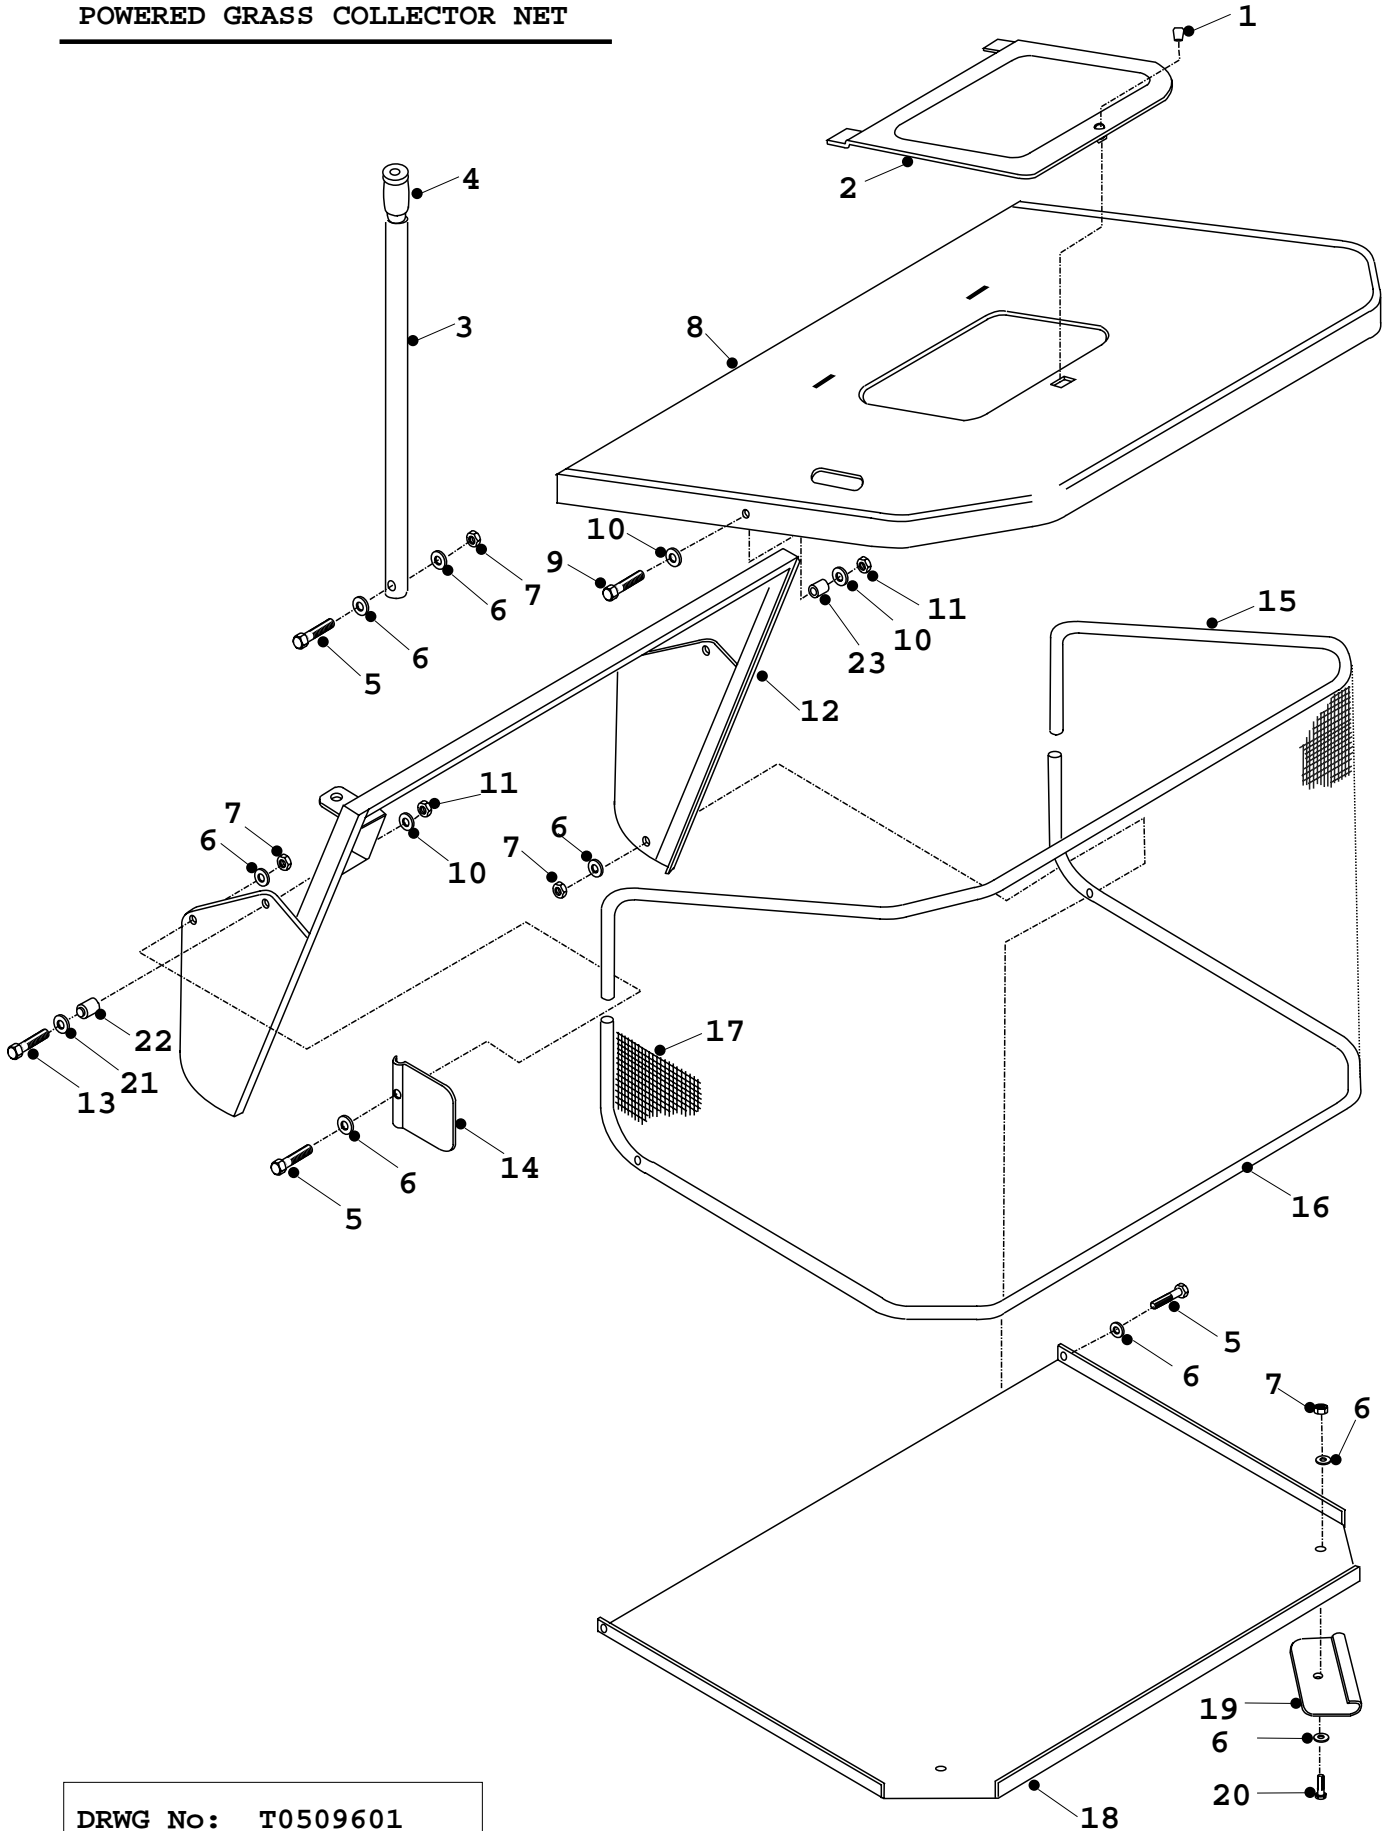

POWERED GRASS COLLECTOR NET

DRWG No: T0509601
ISSUE No: 1

**TRACTOR '92/'94
POWERED GRASS COLLECTOR NET**

1	Window Latch	52874100
2	Window Hatch Assembly	40504300
3	BagTipping Handle	17402800
4	BagTipping Handle Grip	14873300
5	Bolt 1/4" UNF X 1 1/2"	01820500
6	Washer 1/4" T3 LP	08827800
7	Nut 1/4" UNF Nyloc	04819400
8	Bag Top	32714000
9	Bolt 5/16" UNF X 1 1/4"	01820600
10	Washer 5/16" T4 HP	08819700
11	Nut 5/16" UNF Nyloc	04825700
12	Goal Post Assembly	32722000
13	Bolt 5/16" UNF X 2"	01820900
14	Bag Frame Clamping Plate	32122300
15	Bag Frame Top	17404700
16	Bag Frame Bottom	17403000
17	Bag Net	38897200
18	Bag Floor (Galvanised)	32122400
19	Bag Floor Clamping Plate	32122500
20	Bolt 1/4" UNF X 3/4"	02827700
21	Washer 5/16" I.D X 1 1/2" O.D HG	08104400
22	Bag Pivot	18303100
23	Bag Lid Spacer	48309100