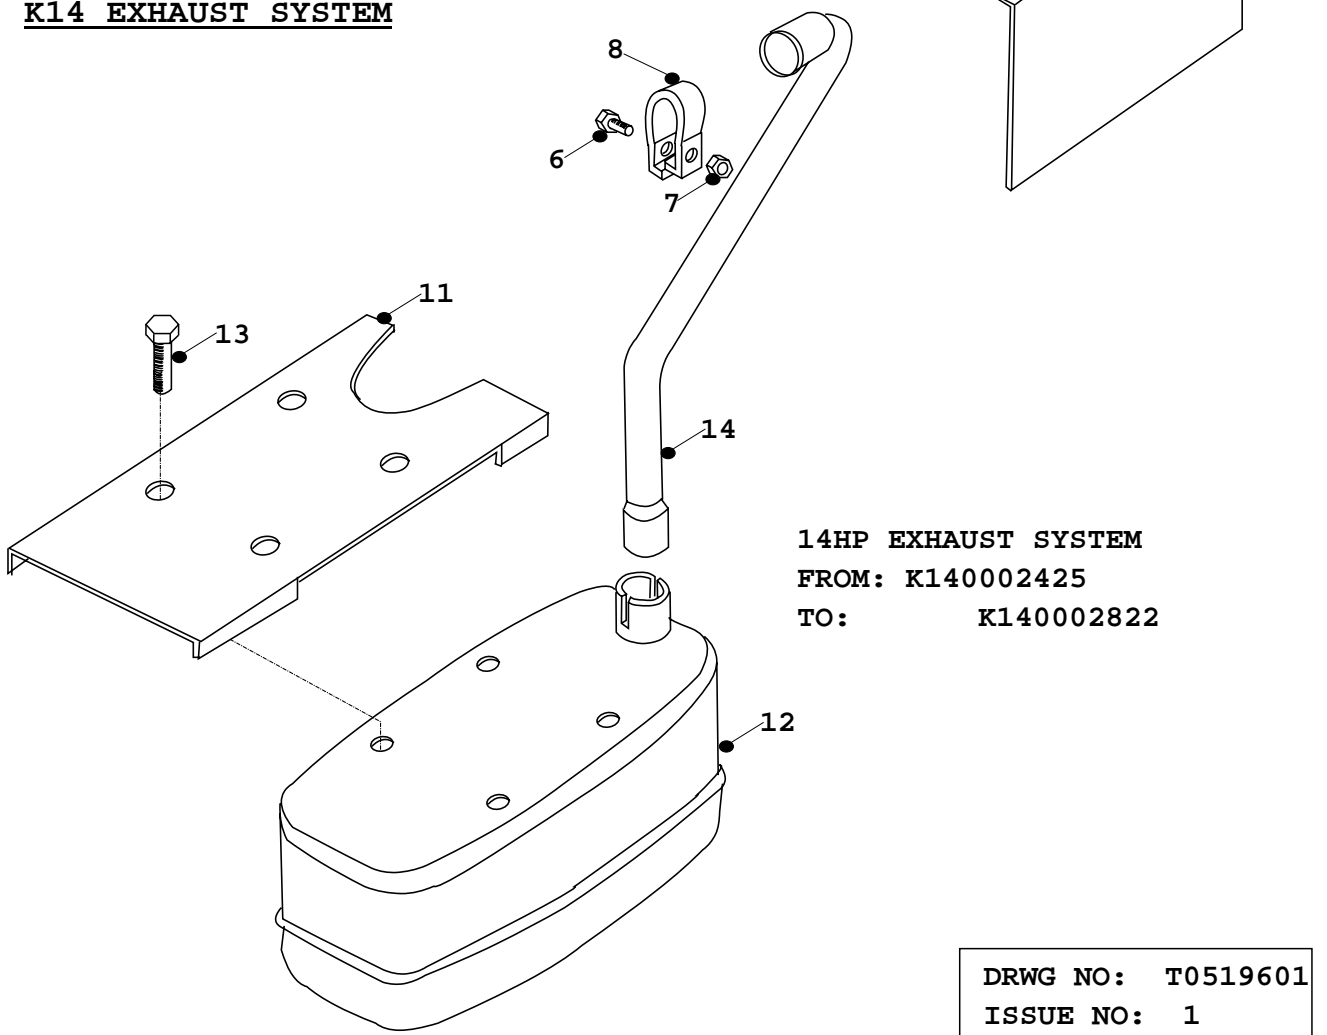

K14 EXHAUST SYSTEM

14HP EXHAUST SYSTEM
FROM: K140002425
TO: K140002822

DRWG NO: T0519601
ISSUE NO: 1