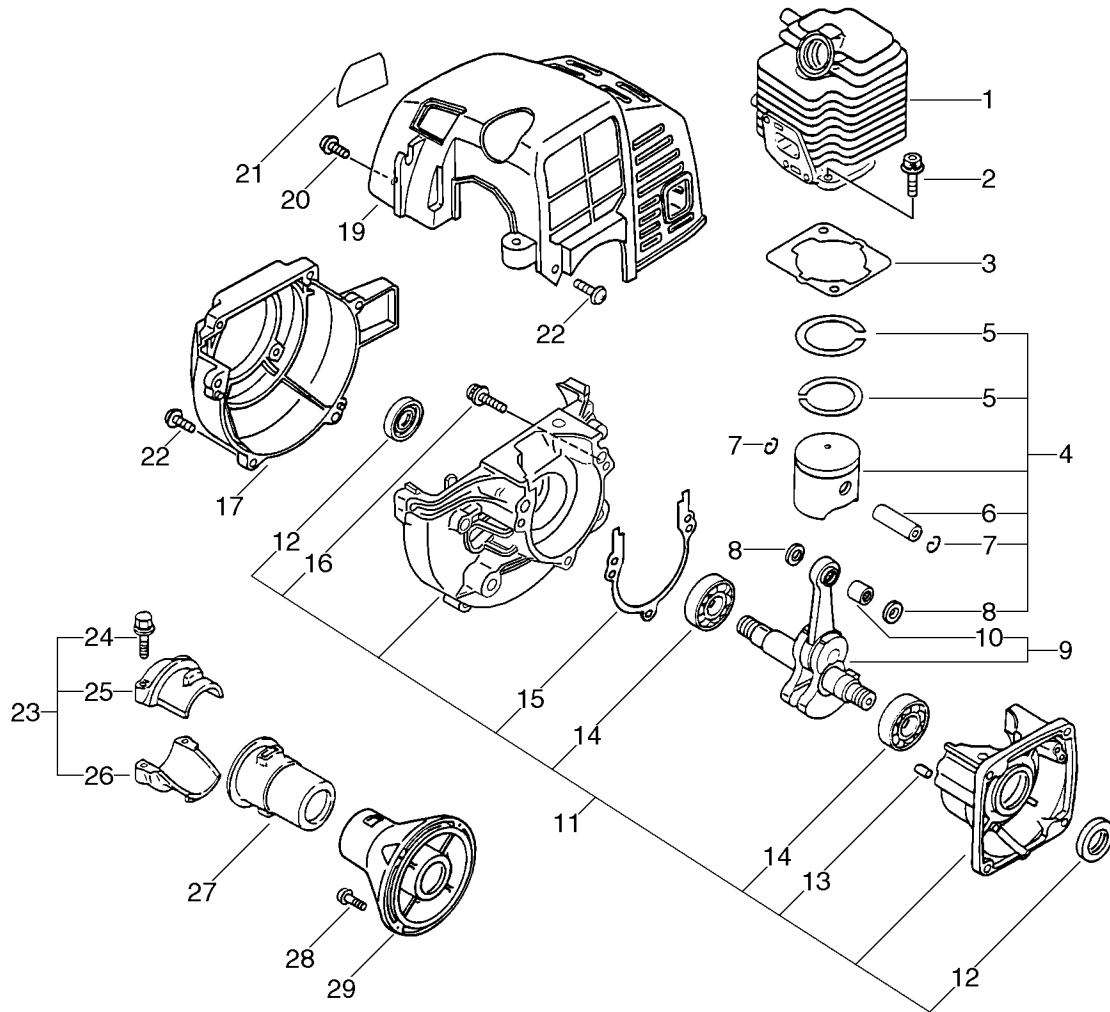

ENGINE, CRANKCASE, ENGINE COVER

SRM-2305, 2455

KEY	PART NUMBER	QTY	DESCRIPTION	REMARKS
1	10101106562	1	CYLINDER	SRM-2305
1	10101108961	1	CYLINDER (CR)	SRM-2455
2	90016205022	2	BOLT, H.S. 5*22	
3	10101044332	1	GASKET, CYL. BASE	
4	10000048732	1	PISTON KIT	SRM-2305
4	10000009563	1	PISTON KIT	SRM-2455
5 +	10001105330	2	RING, PISTON	SRM-2305
5 +	10001109560	2	RING, PISTON	SRM-2455
6 +	10001311520	1	PIN, PISTON	SRM-2305
6 +	10001311520	1	PIN, PISTON	SRM-2455
7 +	10001504630	2	CIRCLIP, PISTON PIN	SRM-2305
7 +	10001504630	2	CIRCLIP, PISTON PIN	SRM-2455
8 +	10001411520	2	SPACER, PISTON PIN	SRM-2305
8 +	10001411520	2	SPACER, PISTON PIN	SRM-2455
9	10010044733	1	CRANKSHAFT	SRM-2305
9	A011000101	1	CRANKSHAFT,ASM	SRM-2455
10 +	10001251230	1	BEARING, NEEDLE	SRM-2305
10 +	V553000010	1	BEARING,NEEDLE 8	SRM-2455
11	10020452130	1	CRANKCASE KIT	
12 +	10021242030	2	OILSEAL	
13 +	10021503930	2	PIN, DOWEL	
14 +	9403536201	2	BEARING BALL	
15 +	10024242030	1	GASKET, CRANKCASE	
16 +	90016205028	3	BOLT, H.S. 5*28	
17	10151144730	1	COVER, FAN (BS)	
19	10151442031	1	COVER, CYLINDER	
20	90023804012	2	SCREW 4*12	
21	89011256830	1	LABEL, MODEL	SRM-2305
21	89061152130	1	LABEL, MODEL	SRM-2455
22	90023804016	6	SCREW 4*16	
23	61090327432	1	HOLDER KIT	
24 +	90016205025	2	BOLT, H.S. 5*25	
25 +	61092227432	4	HOLDER	
26 +	61092327432	1	HOLDER	
27	61091027832	1	CUSHION	
28	90023805016	4	SCREW 5*16	
29	61022344730	1	CASE, CLUTCH (BS)