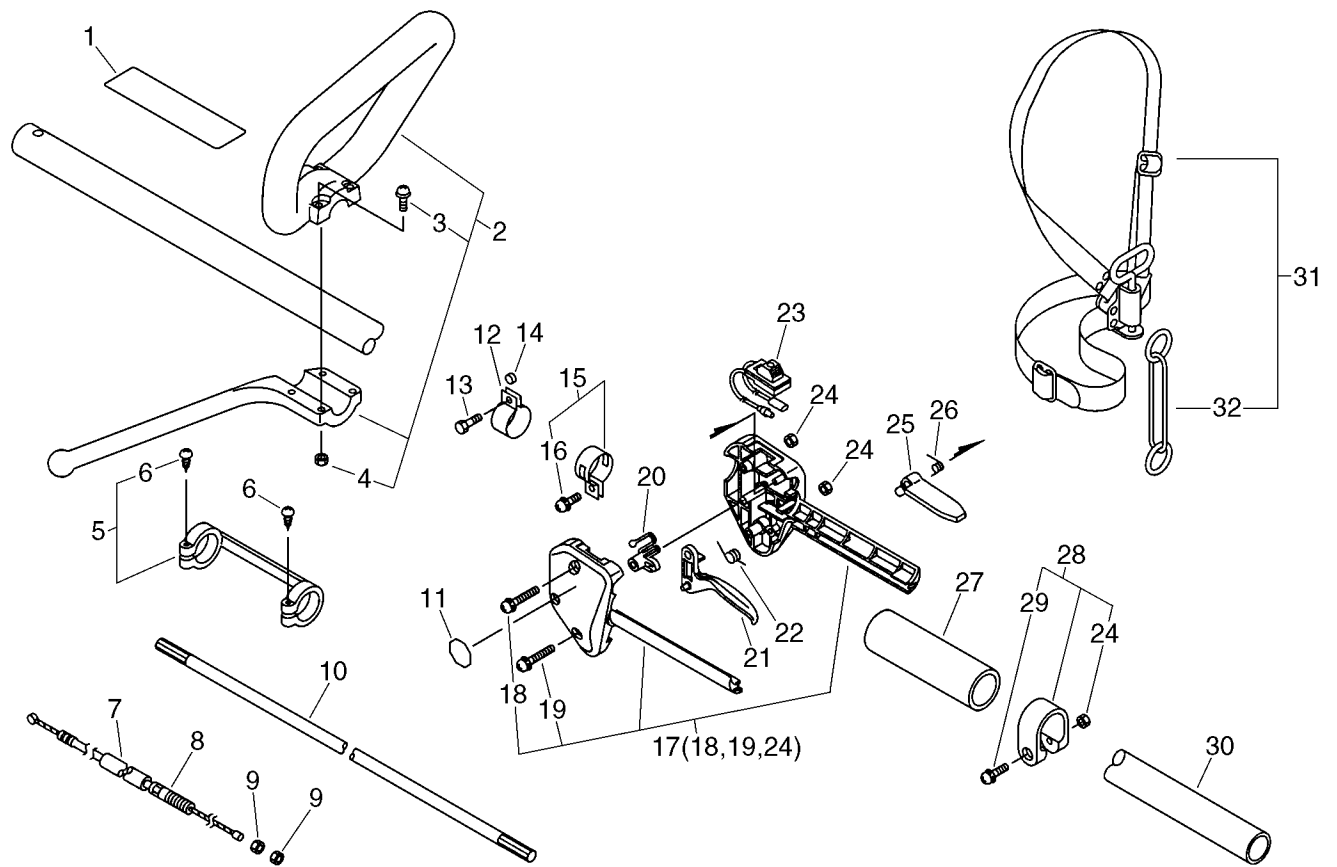

SRM-2305, 2455 LOOP HANDLE ASSEMBLY, THROTTLE CABLE, DRIVE SHAFT

LOOP HANDLE ASSEMBLY, THROTTLE CABLE, DRIVESHAFT

SRM-2305, 2455

KEY	PART NUMBER	QTY	DESCRIPTION	REMARKS
1	X505000140	1	LABEL, CAUTION	
2	35120154130	1	HANDLE ASSY, LOOP	
3	+ 90024205035	4	SCREW 5*35	
4	+ 90050000005	4	NUT 5	
5	61028154130	1	COLLER	
6	+ 90025304025	2	SCREW 4*25	
7	17812754530	1	TUBE 7*10*130	
8	17800151030	1	WIRE, THROTTLE	
9	90050200006	2	NUT 6 (3N)	
10	61001827830	1	SHAFT, DRIVE	
11	89015739130	1	LABEL, SWITCH	
12	30120708930	1	HOOK	
13	90010005018	1	BOLT 5*18	
14	69901203330	1	SPACER	
15	30120029430	1	BAND ASSY	
16	+ 90024205014	1	SCREW 5*14	
17	17800352130	1	BRACKET SET, THROTTLE	6626
18	+ 90024205035	1	SCREW 5*35	
19	+ 90024205025	1	SCREW 5*25	
20	17801252630	1	LOCKOUT, THROTTLE	
21	17801052130	1	CONTROL, THROTTLE	
22	17804342230	1	SPRING, THR. RETURN	
23	16340049230	1	SWITCH, IGNITION	
24	+ 90050000005	2	NUT 5	
24	+ 90050000005	1	NUT 5	
25	17809052630	1	LOCKOUT, T. CONTROL	
26	17801352630	1	SPRING, THR. LOCK	
27	35121352130	1	GRIP, FRONT HANDLE	6626
28	61027252130	1	BAND	6626
29	+ 90024205028	1	SCREW 5*28	
30	61020628230	1	HOUSING ASS'Y D, SFT.	
31	30100055230	1	HARNESS ASSY	
32	+ 30130524330	1	LINK