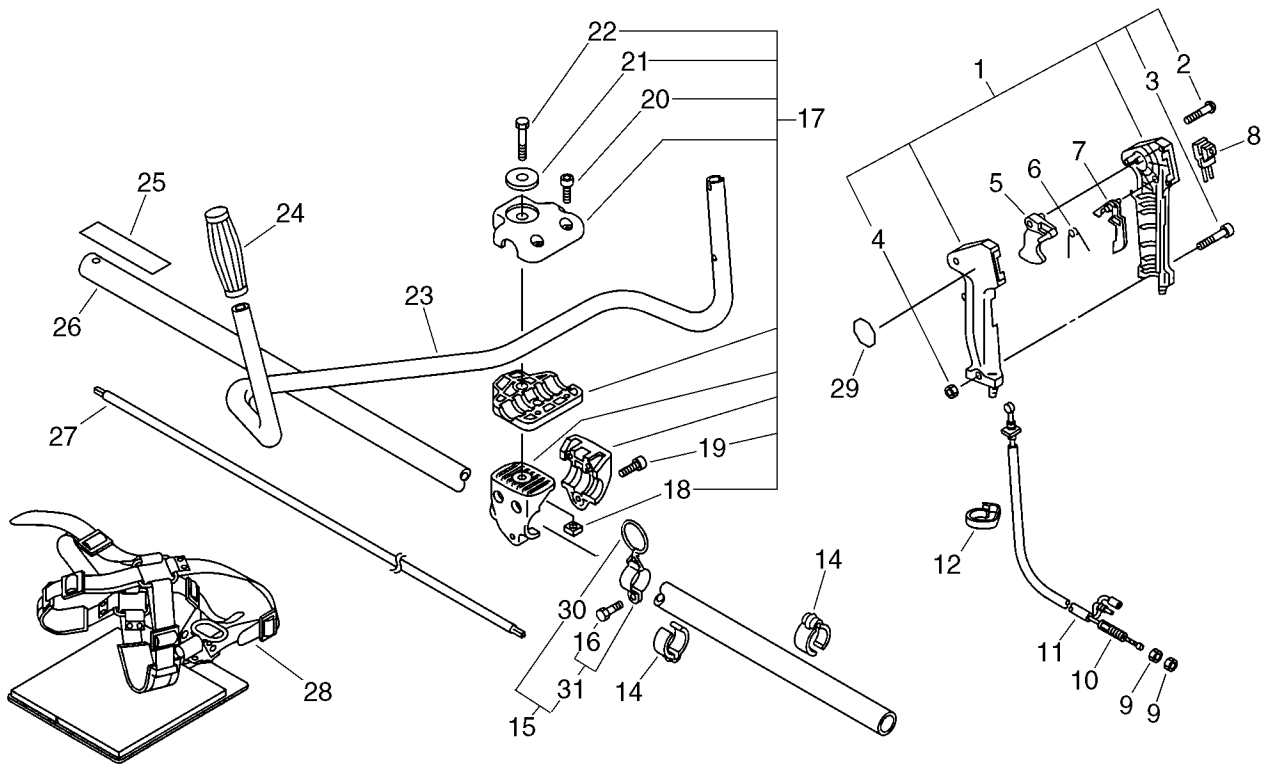

IGNITION, CLUTCH, STARTER**SRM-2305, 2455**

KEY	PART NUMBER	QTY	DESCRIPTION	REMARKS
2	90070100012	1	CIRCLIP 12	
3	90080706001	2	BEARING, BALL 6001	
4	90070200028	1	CIRCLIP 28	
5	17500547630	1	DRUM, CLUTCH	
6	17500052732	1	CLUTCH ASY	
7	15680144731	1	FLYWHEEL	
8	15660152130	1	COIL, IGNITION	
9	90016204022	2	BOLT, H.S. 4*22	
10	16201052830	1	LEAD, GROUND	
11	15901203433	1	CAP, SPARK PLUG	
12	15901103432	1	COIL, SPARK PLUG CAP	
13	15901710230	1	PLUG, SPARK (RCJ-7Y)	
14	15011242030	1	BUSHING	
15 +	17501852131	2	SPRING, CLUTCH	
21	17720244330	1	PAWL ASSY, STARTER	
22 +	17723442030	1	SPRING, RETURN	
23 +	17721844330	1	PAWL, STARTER	
24	17720042033	1	STARTER ASSY	
25 +	17723644330	1	SCREW	
26 +	17721544430	1	DRUM, STARTER	
27 +	17722610120	1	ROPE, STARTER	
28 +	17722742030	1	GUIDE, ROPE	
29 +	17722806530	1	GRIP, STARTER	
30 +	17722042030	1	SPRING, REWIND	
35	90023804016	2	SCREW 4*16	
36	89011849130	1	LABEL, ECHO	6626

U-HANDLE ASSEMBLY, DRIVE SHAFT, HARNESS**SRM-2305, 2455**

KEY	PART NUMBER	QTY	DESCRIPTION	REMARKS
1	35110247530	1	GRIP ASSY, F-HANDLE	
2 +	90024603025	4	SCREW 3*25	
3 +	90022005030	1	SCREW 5*30	
4 +	90050000005	1	NUT 5	
5	17801005960	1	CONTROL, THROTTLE	
6	17801335631	1	SPRING, THR. LOCK	
7	17801205960	1	LOCKOUT, THROTTLE	
8	16340149230	1	SWITCH, IGNITION	
9	90050200006	2	NUT 6 (3N)	
10	17800147530	1	WIRE, THROTTLE	
11	17812747530	1	TUBE	
12	15911209960	1	CLIP	
14	22492452130	2	CLIP	
15	30120021330	1	HOOK ASS'Y	
16 ++	90010505012	1	BOLT, H.S. 5*12	
17	35130152130	1	BRACKET ASSY, HANDLE	
18 +	90056550008	1	NUT	
19 +	90016205030	3	BOLT, H.S. 5*30	
20 +	90016205020	2	BOLT, H.S. 5*20	
21 +	60501454230	1	WASHER	
22 +	35142152130	1	BOLT	
23	C400000000	1	HANDLE,FRONT	
24	35131102330	1	GRIP, HANDLE	
25	89061743130	1	LABEL,CAUTION	
26	61020628230	1	HOUSING ASS'Y D,SFT.	
27	61001827830	1	SHAFT, DRIVE	
28	30100156831	1	HARNESS ASY,SHOULDER	
29	89015739130	1	LABEL, SWITCH	
30 +	30101505330	1	HOOK, BAND	
31 +	30120521330	1	HOOK	