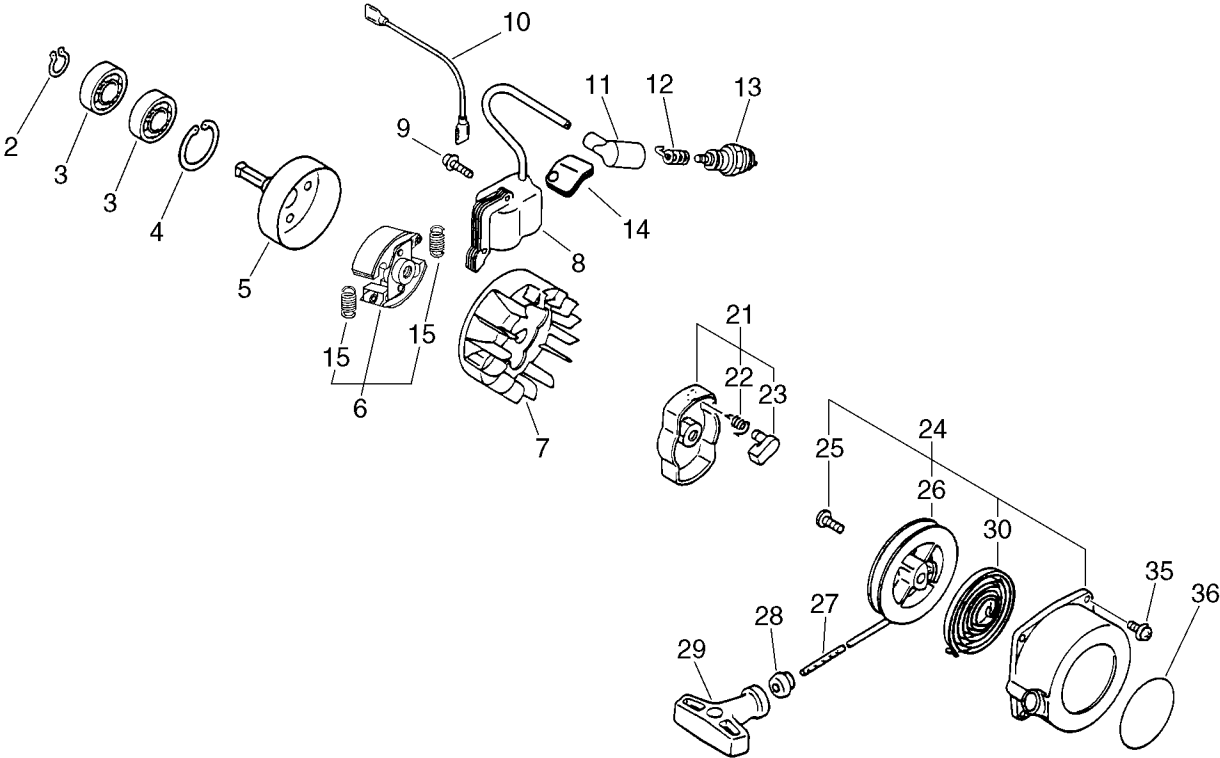

IGNITION, CLUTCH, STARTER**SRM-2305, 2455**

KEY	PART NUMBER	QTY	DESCRIPTION	REMARKS
2	90070100012	1	CIRCLIP 12	
3	90080706001	2	BEARING, BALL 6001	
4	90070200028	1	CIRCLIP 28	
5	17500547630	1	DRUM, CLUTCH	
6	17500052732	1	CLUTCH ASY	
7	15680144731	1	FLYWHEEL	
8	15660152130	1	COIL, IGNITION	
9	90016204022	2	BOLT, H.S. 4*22	
10	16201052830	1	LEAD, GROUND	
11	15901203433	1	CAP, SPARK PLUG	
12	15901103432	1	COIL, SPARK PLUG CAP	
13	15901710230	1	PLUG, SPARK (RCJ-7Y)	
14	15011242030	1	BUSHING	
15 +	17501852131	2	SPRING, CLUTCH	
21	17720244330	1	PAWL ASSY, STARTER	
22 +	17723442030	1	SPRING, RETURN	
23 +	17721844330	1	PAWL, STARTER	
24	17720042033	1	STARTER ASSY	
25 +	17723644330	1	SCREW	
26 +	17721544430	1	DRUM, STARTER	
27 +	17722610120	1	ROPE, STARTER	
28 +	17722742030	1	GUIDE, ROPE	
29 +	17722806530	1	GRIP, STARTER	
30 +	17722042030	1	SPRING, REWIND	
35	90023804016	2	SCREW 4*16	
36	89011849130	1	LABEL, ECHO	6626