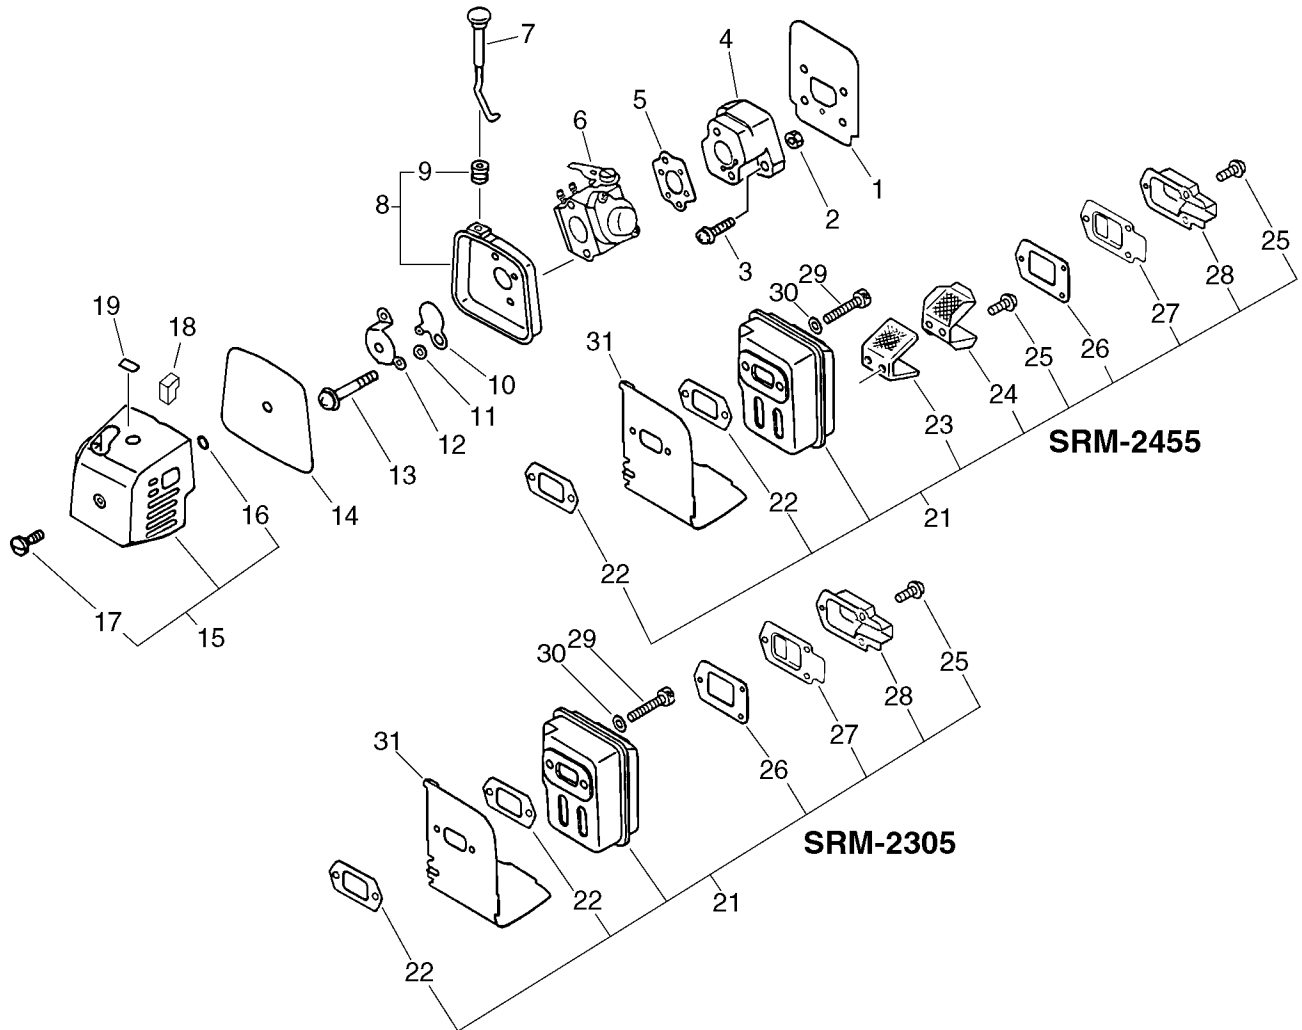

INTAKE, EXHAUST

SRM-2305, 2455

KEY	PART NUMBER	QTY	DESCRIPTION	REMARKS
1	13001042032	1	GASKET,INTAKE	
2	90050000005	2	NUT 5	
3	90023805020	2	SCREW 5*20	
4	13001742031	1	INSULATOR, INTAKE	
5	13001642031	1	GASKET, INTAKE	
6	12520052431	1	CARBURETOR	
7	17851048830	1	ROD, CHOKE	
8	13030104560	1	CASE, AIR CLEANER	
9 +	17881005230	1	GROMMET	
10	17851504560	1	SHUTTER, CHOKE	
11	17851600830	1	SPACER	
12	13041044730	1	BRACKET, AIR CLEANER	
13	90024205057	2	SCREW 5*57	
14	13031004560	1	FILTER, AIR	
15	13030250630	1	COVER ASSY, AIR CLN.	
16 +	90072000004	1	O-RING (P-4)	
17 +	13041540630	1	SCREW	
18	13033652130	2	PLUG	SRM-2455
19	89012147530	1	LABEL, CHOKE	
21	P021000050	1	MUFFLER ASY	SRM-2305
21	14580352131	1	MUFFLER ASY	SRM-2455
22 +	V104000160	2	GASKET,EXHAUST	SRM-2305
22 +	V104000160	2	GASKET,EXHAUST	SRM-2455
23 +	14582052130	1	CATALYST	SRM-2455
24 +	14586252130	1	SCREEN, MUFFLER	SRM-2455
25 +	90024204010	3	SCREW 4*10	SRM-2305
25 +	90023804010	5	SCREW 4*10	SRM-2455
26 +	14586642031	1	GASKET, MUFFLER LID	SRM-2305
26 +	14586642031	1	GASKET, MUFFLER LID	SRM-2455
27 +	14587642030	1	LID, MUFFLER (B)	SRM-2305
27 +	14587642030	1	LID, MUFFLER (B)	SRM-2455
28 +	14586342030	1	HOLDER, SCREEN	SRM-2305
28 +	14586342030	1	HOLDER, SCREEN	SRM-2455
29	90010505055	2	BOLT, H.S. 5*55	
30	90060000005	2	WASHER 5	
31	14563142030	1	COVER, MUFFLER