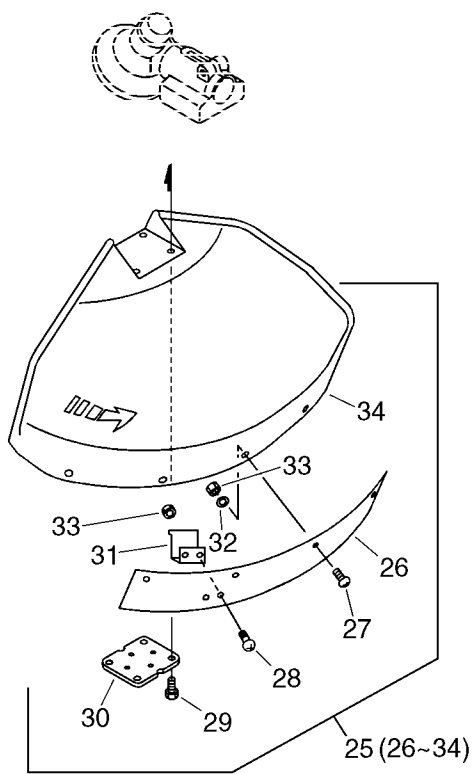

FUEL SYSTEM

SRM-2305, 2455

KEY	PART NUMBER	QTY	DESCRIPTION	REMARKS
1	13100544331	1	TANK, FUEL	
2	90024305016	2	SCREW 5*16	
3	30511042030	1	STAND (BL)	
4	13100455530	1	CAP ASSY, FUEL TANK	
5 +	13101655830	1	GASKET, FUEL CAP	
6 +	13105156030	1	CLIP, FUEL CAP	
7	13130056430	1	VALVE, CHECK	
8	13011100530	1	CLIP	
9	13131244330	1	PIPE, 3*5*70L	
10	13211546730	1	GROMMET, FUEL	
11	13201309820	1	CLIP	
12	13120507320	1	STRAINER, FUEL	
13	13201056330	1	PIPE 3*6*90	
14	13201013930	1	PIPE, FUEL