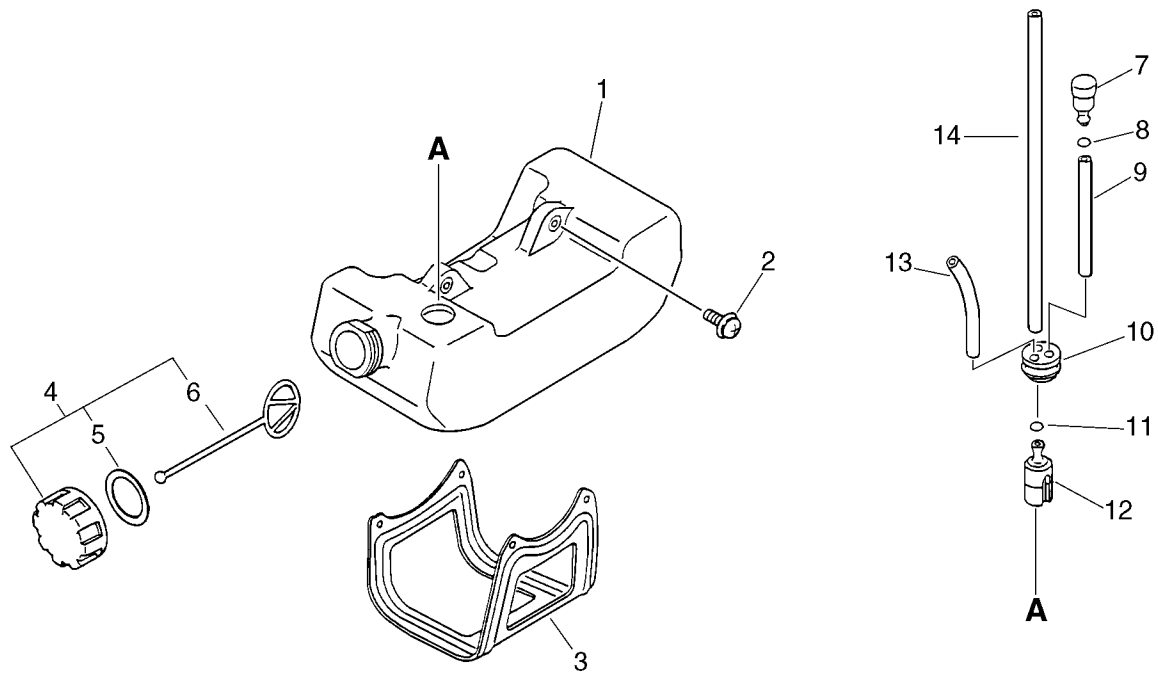

FUEL SYSTEM

SRM-2305, 2455

KEY	PART NUMBER	QTY	DESCRIPTION	REMARKS
1	13100544331	1	TANK, FUEL	
2	90024305016	2	SCREW 5*16	
3	30511042030	1	STAND (BL)	
4	13100455530	1	CAP ASSY, FUEL TANK	
5 +	13101655830	1	GASKET, FUEL CAP	
6 +	13105156030	1	CLIP, FUEL CAP	
7	13130056430	1	VALVE, CHECK	
8	13011100530	1	CLIP	
9	13131244330	1	PIPE, 3*5*70L	
10	13211546730	1	GROMMET, FUEL	
11	13201309820	1	CLIP	
12	13120507320	1	STRAINER, FUEL	
13	13201056330	1	PIPE 3*6*90	
14	13201013930	1	PIPE, FUEL