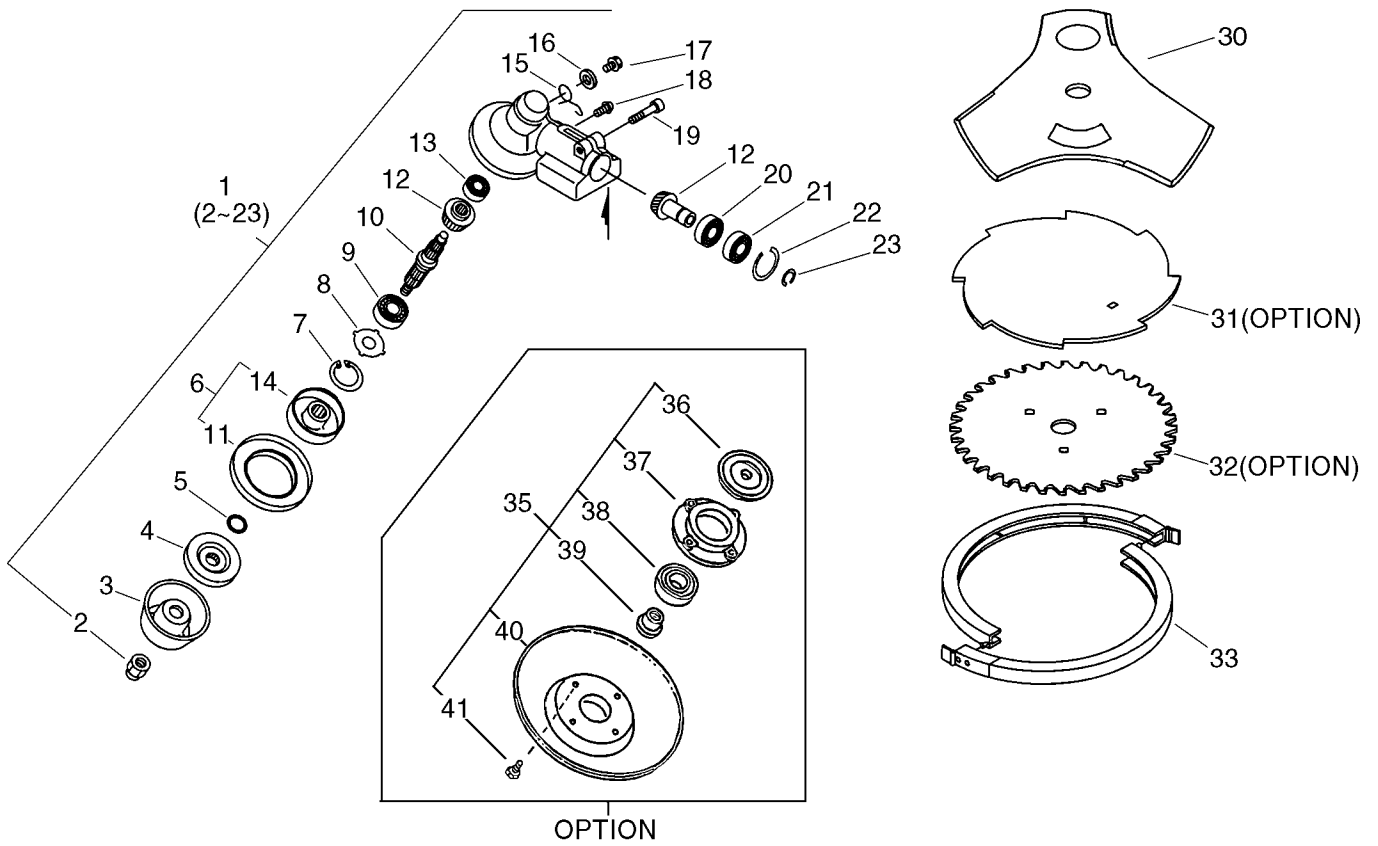

FUEL SYSTEM**SRM-2305, 2455**

KEY	PART NUMBER	QTY	DESCRIPTION	REMARKS
1	13100544331	1	TANK, FUEL	
2	90024305016	2	SCREW 5*16	
3	30511042030	1	STAND (BL)	
4	13100455530	1	CAP ASSY, FUEL TANK	
5 +	13101655830	1	GASKET, FUEL CAP	
6 +	13105156030	1	CLIP, FUEL CAP	
7	13130056430	1	VALVE, CHECK	
8	13011100530	1	CLIP	
9	13131244330	1	PIPE, 3*5*70L	
10	13211546730	1	GROMMET, FUEL	
11	13201309820	1	CLIP	
12	13120507320	1	STRAINER, FUEL	
13	13201056330	1	PIPE 3*6*90	
14	13201013930	1	PIPE, FUEL	

U-HANDLE ASSEMBLY, DRIVE SHAFT, HARNESS**SRM-2305, 2455**

KEY	PART NUMBER	QTY	DESCRIPTION	REMARKS
1	35110247530	1	GRIP ASSY, F-HANDLE	
2 +	90024603025	4	SCREW 3*25	
3 +	90022005030	1	SCREW 5*30	
4 +	90050000005	1	NUT 5	
5	17801005960	1	CONTROL, THROTTLE	
6	17801335631	1	SPRING, THR. LOCK	
7	17801205960	1	LOCKOUT, THROTTLE	
8	16340149230	1	SWITCH, IGNITION	
9	90050200006	2	NUT 6 (3N)	
10	17800147530	1	WIRE, THROTTLE	
11	17812747530	1	TUBE	
12	15911209960	1	CLIP	
14	22492452130	2	CLIP	
15	30120021330	1	HOOK ASS'Y	
16 ++	90010505012	1	BOLT, H.S. 5*12	
17	35130152130	1	BRACKET ASSY, HANDLE	
18 +	90056550008	1	NUT	
19 +	90016205030	3	BOLT, H.S. 5*30	
20 +	90016205020	2	BOLT, H.S. 5*20	
21 +	60501454230	1	WASHER	
22 +	35142152130	1	BOLT	
23	C400000000	1	HANDLE,FRONT	
24	35131102330	1	GRIP, HANDLE	
25	89061743130	1	LABEL,CAUTION	
26	61020628230	1	HOUSING ASS'Y D,SFT.	
27	61001827830	1	SHAFT, DRIVE	
28	30100156831	1	HARNESS ASY,SHOULDER	
29	89015739130	1	LABEL, SWITCH	
30 +	30101505330	1	HOOK, BAND	
31 +	30120521330	1	HOOK	