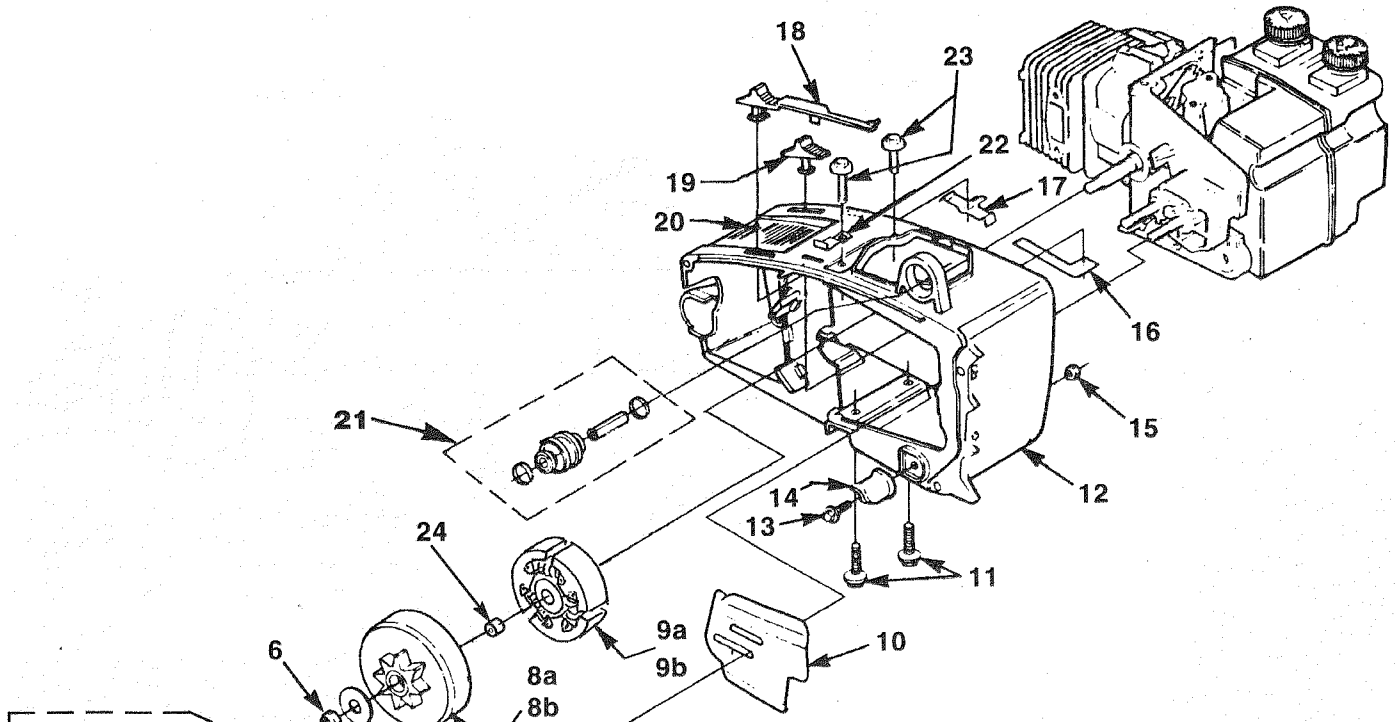

Assembly
Ensembles
Bausätze
Compressi
Conjuntos

No.
N°
Nr.
N°
No.

Part No.
Piece N°
Teil Nr.
Pezzo N°
No. de pieza

DESCRIPTION

Qty.
Quantité
Menge
Quantita
Cantidad

ENGINE HOUSING - CLUTCH

N	PN	D	Q
1	•A - 01058-B	COVER-Drive Case	1
2	69254-2	PIN-Guide Bar Adjusting	1
3	•A - 00440	SCREW & E-RING KIT	1
4	93574	E-RING	1
5	81258	NUT-Flange (1/4-20)	2
6	81229-A	NUT-Locking (5/16-24)	1
7	95299	WASHER-Thrust	1
8a	A - 97172-B	SPROCKET, DRUM & BEARING (.375-6T) (2 11/16" I.D.)	1
8b	A - 97056	SPROCKET, DRUM & BEARING (.325-8T) (2 11/16" I.D.)	1
8c	A - 95650-B	SPROCKET, DRUM & BEARING (.375-6T) (2 7/16" I.D.)	1
9a	A - 98129	CLUTCH (2 11/16" O.D.)	1
9b	A - 97956-1A	CLUTCH (2 7/16" O.D.)	1
10	95390	PLATE-Guide Bar	1
11	88051	SCREW- Hex Sems (10-24 X 3/4")	1
12	•A - 96754-B	HOUSING-Engine	1
13	82593	SCREW-Mach. Hex Hd. (10-24 X 5/8")	1
14	95212	STOP-Chain	1
15	81256	NUT- Lock (10-24)	2
16	95091	CONTACT- Stop Switch	1
17	95087	SPRING-Stop Switch	1
18	95050	BUTTON-Choke	1
19	95086-A	BUTTON-Stop Switch	1
20	03154-B	DECAL-Warning	1
21	A - 06391	VIBRATION ISOLATOR KIT	1
22	97993	BRACE-Clutch	1
23	88063	SCREW-Hex Sems (10-24 X 5/8")	4
24	70277	BEARING-Clutch & Drum	1

Assembly
Ensembles
Bausätze
Compressi
Conjuntos

No.
N°
Nr.
N°
No.

Part No.
Piece N°
Teil Nr.
Pezzo N°
No. de pieza

DESCRIPTION D

Qty.
Quantité
Menge
Cantidad

STARTER - FRONT HANDLE

3

N	PN	D	Q
E	A-98005-B	STARTER, Complete	1
1	82563	SCREW- Thread Forming (#10 X 3/4")	1
2	94062	WASHER-Retainer	1
3	97768-B	PULLEY-Starter	1
4	97899-01	ROPE-Starter	1
5	A-97908	SPRING & CONTAINER	1
6	02264	GRIP-Starter	1
7	A-06436	HANDLE BAR KIT	1
8	96818	SCREW-Socket Hd. (10-24 X 5/8")	1
9	A-06391	VIBRATION ISOLATOR KIT (See Fig. 2, No. 21)	1
10	95213	NUT-Square (10-24)	1
11	82563	SCREW-Thread Form. (10-24 X 3/4")	4
12	82218	SCREW-Hex Washer (10-24 X 1 1/8")	2
13	96901	PLATE-Handle Bar	1