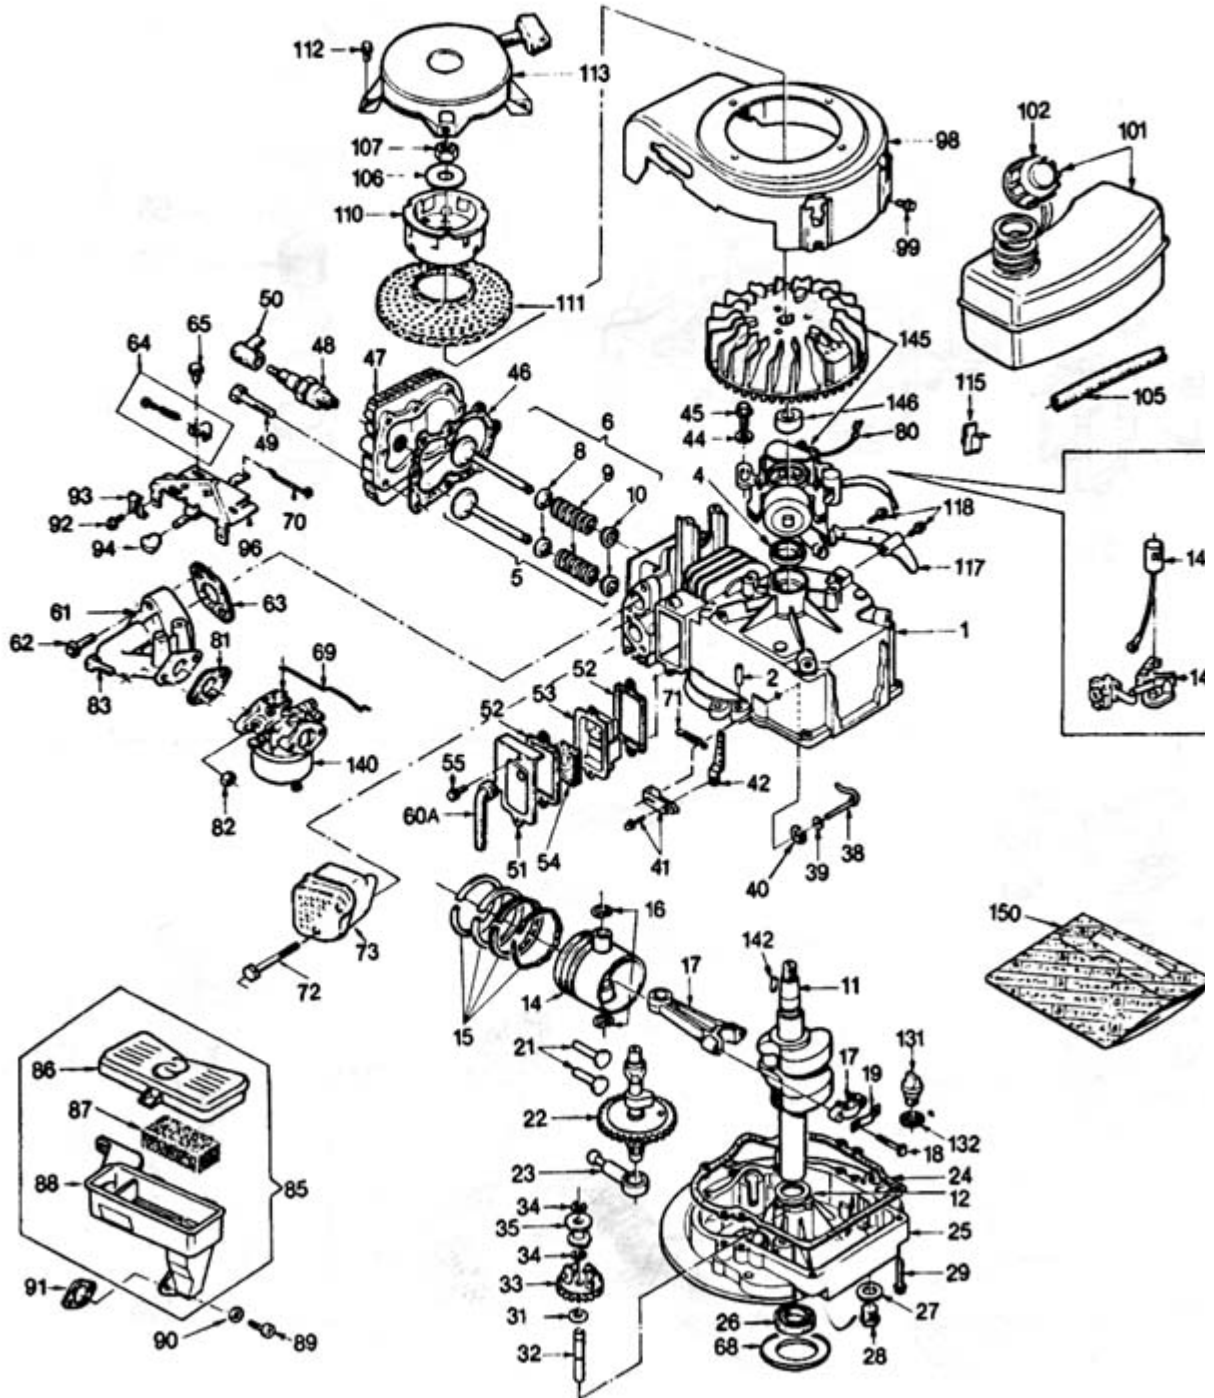

LAV Models

Division
Section
Page

Note: Part numbers relative to the above exploded drawing refer to following pages