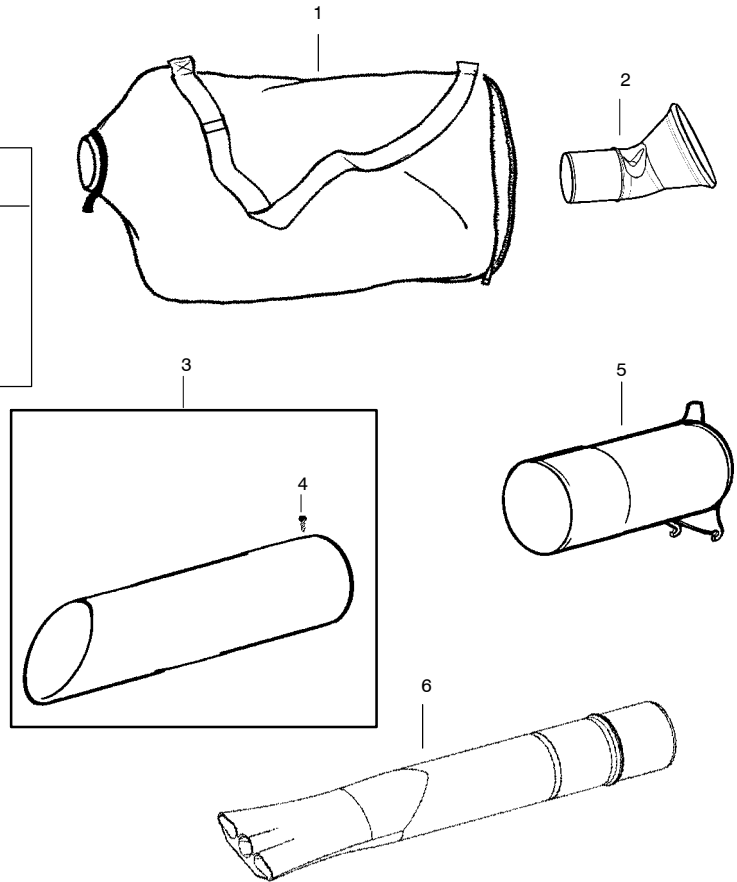

Assy - Vacuum

Ref.	Part No.	Description
1.	530095564	Assy-Vac. Bag w/strap
2.	545086401	Tube-Elbow Vac
3.	530071970	Kit-Lower Vac Tube (Incl. 4)
4.	530402528	Screw
5.	530056901	Tube-Upper Vac
6.	530095593	Tube-Blower

Kit - Carburetor Assy # 530071632 - C1Q-W11C (zama)
Kit - Carburetor Assy # 530071775 - WT-606 (walbro)