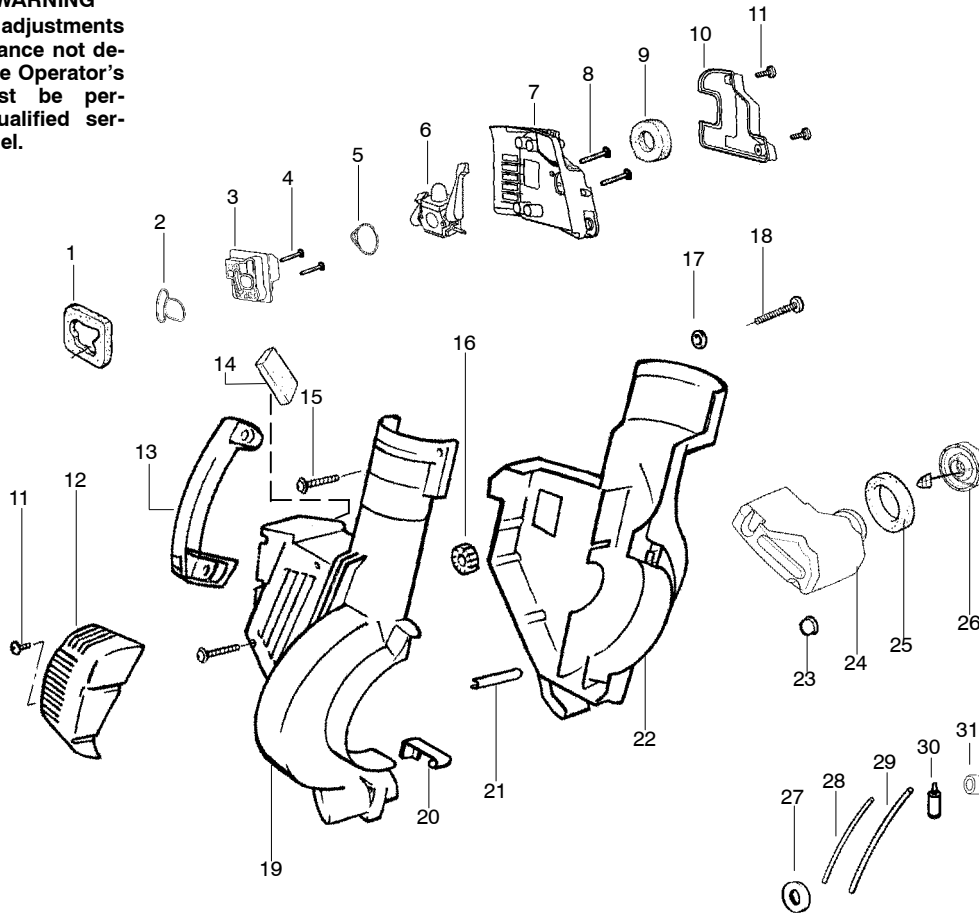

TYPE 3

⚠ WARNING

All repairs, adjustments and maintenance not described in the Operator's Manual must be performed by qualified service personnel.

Ref.	Part No.	Description	Ref.	Part No.	Description
1.	530071459	Air Dam (kit)	20.	530402044	Spring-Cover Latch
2.	530071458	Gasket-Adapter (kit)	21.	530049617	Guide-Starter Rope
3.	530035561	Carburetor Adaptor	22.	545018103	Housing-Left
4.	530016441	Screw	23.	530036792	Isolator-Crankcase
5.	530071458	Gasket-Carburetor (kit)	24.	530049491	Assy-Fuel Tank
6.	---	Kit-Carb Ass'y.	25.	530049527	Gasket-Fuel Tank
	530071632	(C1Q-W11C)	26.	530049386	Fuel Cap w/Retainer
	530071775	(WT-606_	27.	530049656	Grommet-Shroud
7.	530056629	Air Box	28.	530069247	Kit-Line Carb/Purge
8.	530015849	Screw-Carb.	29.	530069216	Kit-Line Tank/Purge
9.	530049383	Filter-Air	30.	530095646	Assy-Fuel Pick-up
10.	530056581	Cover-Air Filter	31.	530071459	Grommet-Fuel line (kit)
11.	530016349	Screw			Not Shown
12.	545085001	Guard-Muffler		---	Operator Manual
13.	530095469	Handle	↙	545117575	Scan
14.	530071459	Foam 71.1mm (kit)	↙	545117574	Euro
15.	530015886	Screw	↙	545117576	Euro III
16.	530049323	Isolator	↙	545117577	Euro IV
17.	530015197	Nut	↙	545117578	Turkish
18.	545003502	Screw		530057414	Warning Decal
19.	545018204	Assy-Housing-RH (Incl. #20)		530402633	Decal-Screw Warning
				545003020	Decal-CE Warning

↙ = NEW PART NUMBER FOR THIS IPL

★ = REFER TO THE SERVICE REFERENCE INDICATED FOR MORE INFORMATION. (LOCATED AT END OF IPL)