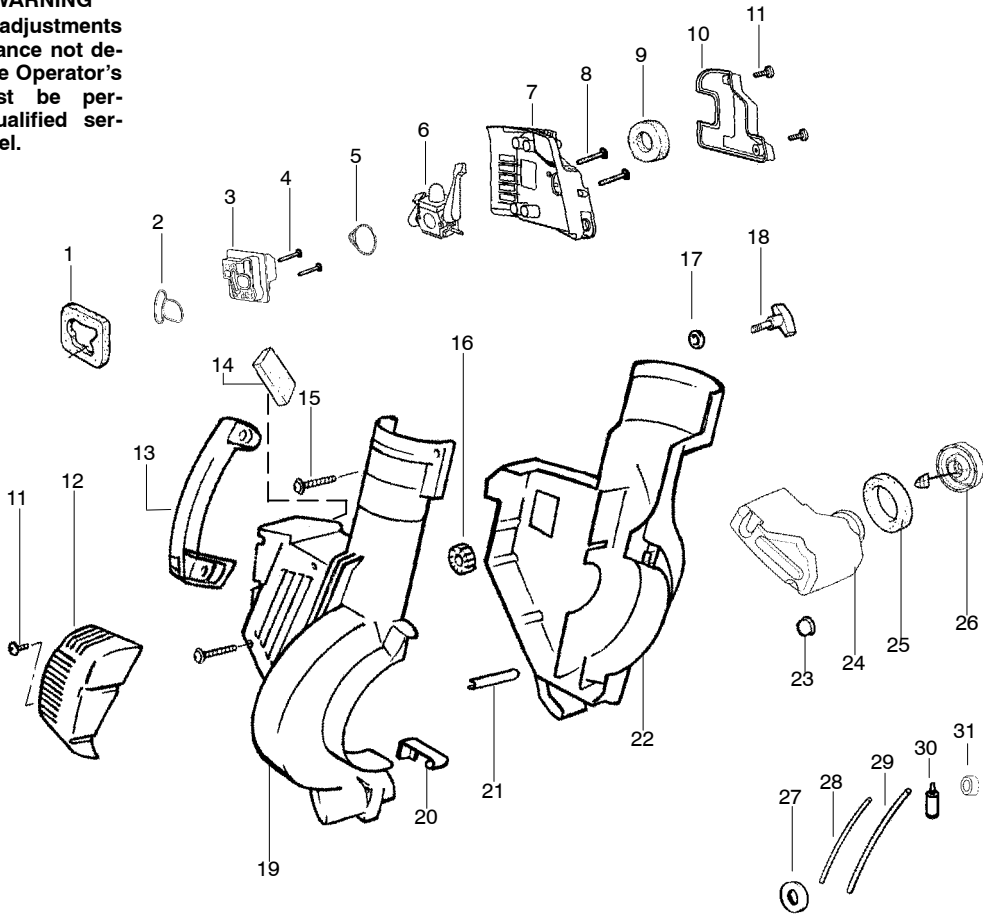

## TYPE 1

**⚠ WARNING**  
 All repairs, adjustments and maintenance not described in the Operator's Manual must be performed by qualified service personnel.

Ref.	Part No.	Description	Ref.	Part No.	Description
1.	530071459	Air Dam (kit)	20.	530402044	Spring-Cover Latch
2.	530071458	Gasket-Adapter (kit)	21.	530049617	Guide-Starter Rope
3.	530035561	Carburetor Adaptor	22.	530058851	Housing-Left
4.	530016309	Screw	23.	530036792	Isolator-Crankcase
5.	530071458	Gasket-Carburetor (kit)	24.	530049491	Assy-Fuel Tank
6.	---	Kit-Carb Ass'y.	25.	530049527	Gasket-Fuel Tank
	530071632	(C1Q-W11C)	26.	530049386	Fuel Cap w/Retainer
	530071775	(WT-606_	27.	530049656	Grommet-Shroud
7.	530056629	Air Box	28.	530069247	Kit-Line Carb/Purge
8.	530015849	Screw-Carb.	29.	530069216	Kit-Line Tank/Purge
9.	530049383	Filter-Air	30.	530095646	Assy-Fuel Pick-up
10.	530056581	Cover-Air Filter	31.	530071459	Grommet-Fuel line (kit)
11.	530016349	Screw	Not Shown		
12.	530056641	Guard-Muffler	---		
13.	530095469	Handle	Operator Manual		
14.	530071459	Foam 71.1mm (kit)	545076616 Scan		
15.	530015886	Screw	545076615 Euro		
16.	530049323	Isolator	545076617 Euro III		
17.	530015197	Nut	545076618 Euro IV		
18.	530016322	Knob-Blower	545076619 Turkish		
19.	530059193	Assy-Housing-RH (Incl. #20)	530057414 Warning Decal		
			530402633 Decal-Screw Warning		