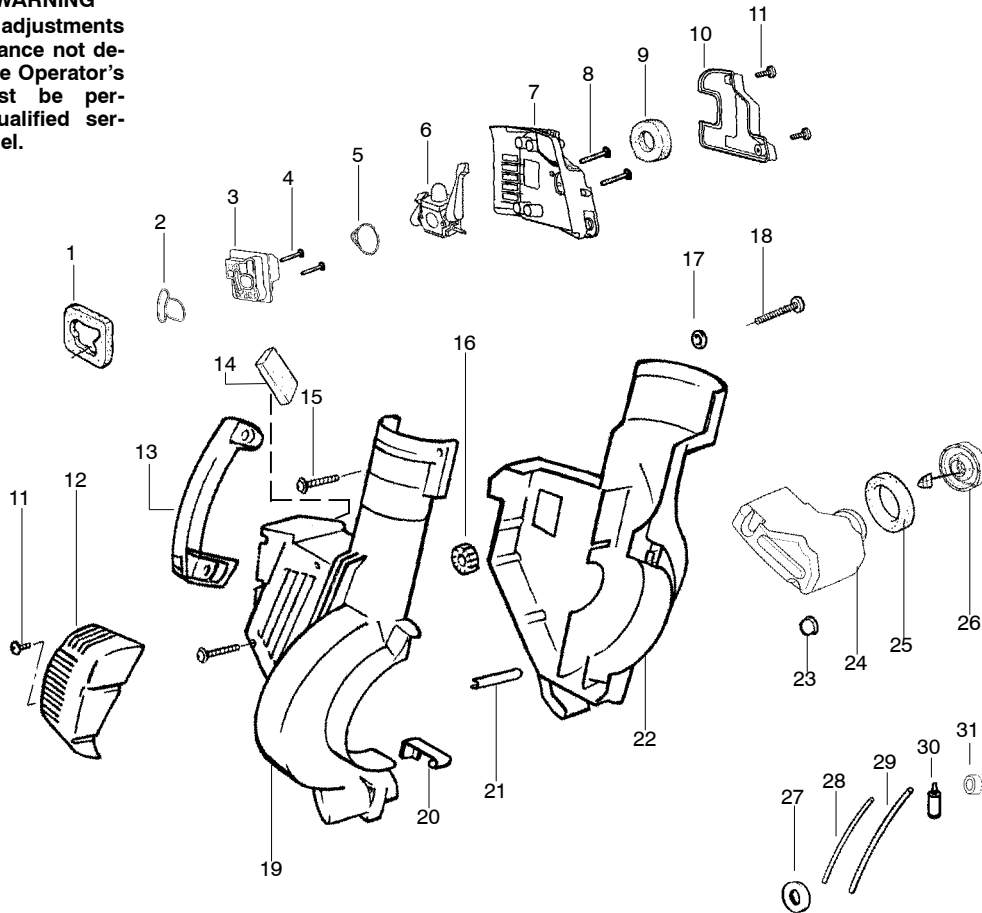

TYPE 2

⚠ WARNING

All repairs, adjustments and maintenance not described in the Operator's Manual must be performed by qualified service personnel.

Ref.	Part No.	Description	Ref.	Part No.	Description
1.	530071459	Air Dam (kit)	20.	530402044	Spring-Cover Latch
2.	530071458	Gasket-Adapter (kit)	21.	530049617	Guide-Starter Rope
3.	530035561	Carburetor Adaptor	22.	545018103	Housing-Left
4.	530016441	Screw	23.	530036792	Isolator-Crankcase
5.	530071458	Gasket-Carburetor (kit)	24.	530049491	Assy-Fuel Tank
6.	---	Kit-Carb Ass'y.	25.	530049527	Gasket-Fuel Tank
	530071632	(C1Q-W11C)	26.	530049386	Fuel Cap w/Retainer
	530071775	(WT-606_	27.	530049656	Grommet-Shroud
7.	530056629	Air Box	28.	530069247	Kit-Line Carb/Purge
8.	530015849	Screw-Carb.	29.	530069216	Kit-Line Tank/Purge
9.	530049383	Filter-Air	30.	530095646	Assy-Fuel Pick-up
10.	530056581	Cover-Air Filter	31.	530071459	Grommet-Fuel line (kit)
11.	530016349	Screw	Not Shown		
12.	545085001	Guard-Muffler	---	---	Operator Manual
13.	530095469	Handle	545076616	545076616	Scan
14.	530071459	Foam 71.1mm (kit)	545076615	545076615	Euro
15.	530015886	Screw	545076617	545076617	Euro III
16.	530049323	Isolator	545076618	545076618	Euro IV
17.	530015197	Nut	545076619	545076619	Turkish
18.	545003502	Screw	530057414	530057414	Warning Decal
19.	545018204	Assy-Housing-RH (Incl. #20)	530402633	530402633	Decal-Screw Warning
			545003020	545003020	Decal-CE Warning

↖ = NEW PART NUMBER FOR THIS IPL

★ = REFER TO THE SERVICE REFERENCE INDICATED FOR MORE INFORMATION. (LOCATED AT END OF IPL)