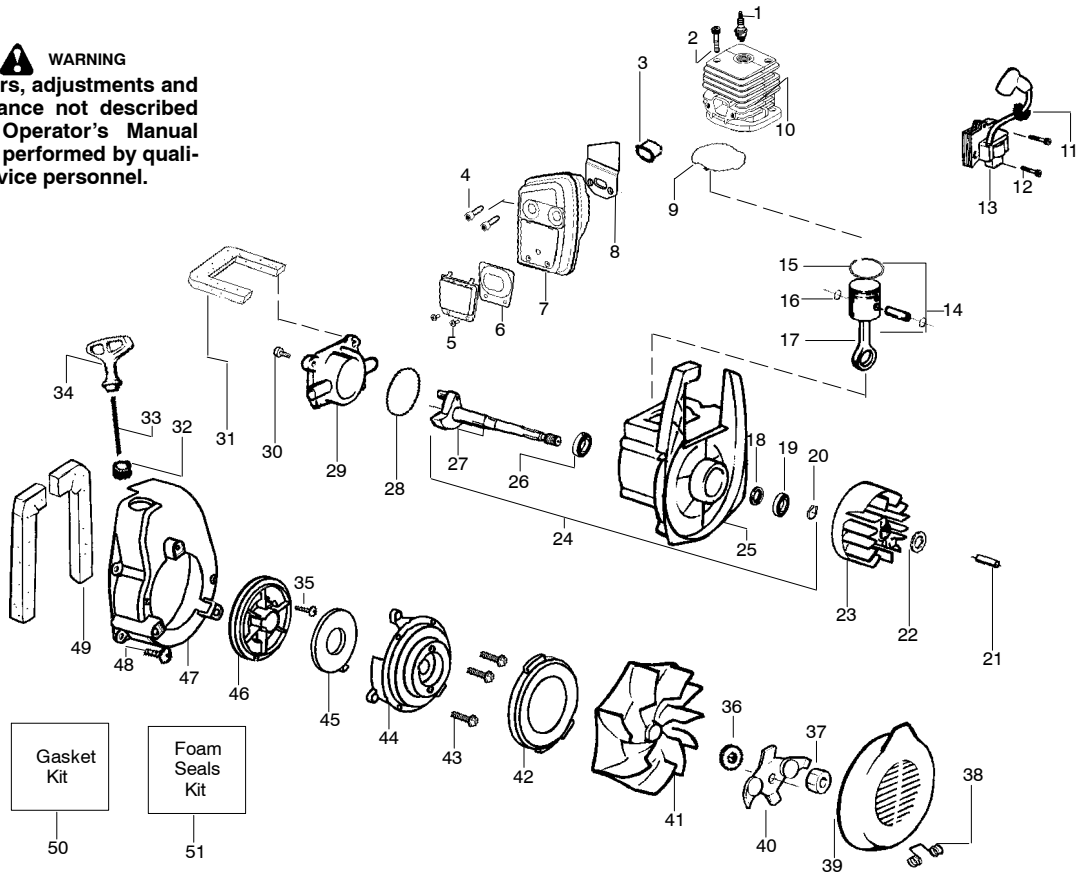

TYPE 1

⚠ WARNING
All repairs, adjustments and maintenance not described in the Operator's Manual must be performed by qualified service personnel.

Ref.	Part No.	Description	Ref.	Part No.	Description	Ref.	Part No.	Description
1.	952030249	Spark Plug (RCJ-6Y)	21.	530016190	Spacer-Flywheel	40.	530095461	Assy-Mulch Blade
2.	530015953	Screw	22.	530015149	Washer	41.	530069817	Assy-Impeller
3.	*****	Insulator-Heat	23.	530039209	Assy-Flywheel	42.	530056625	Seal-Ring
4.	530016387	Screw-Muffler-Internal	24.	530071456	Assy-Crankcase/Crank shaft (incl. 20,25,27)	43.	530016349	Screw
5.	530015241	Screw	25.	530012492	Assy-Crankcase (Incl. 18,19,26)	44.	530055101	Housing-Pulley
6.	530071593	Kit-Spark Screen (incl. #5)	26.	530032125	Bearing-Inner	45.	530042086	Spring-Starter
7.	530071834	Kit-Muffler (incl. 4,5,6, & 8)	27.	530012452	Assy-Crankshaft	46.	530071466	Kit-Starter Pulley
8.	530071458	Gasket-Baffle (kit)	28.	530071458	O-ring-C/case (kit)	47.	530055102	Fan Housing
9.	530071458	Gasket-Cylinder (kit)	29.	530012443	Cover-Crankcase	48.	530015810	Screw
10.	530012432	Cylinder	30.	530015810	Screw	49.	530071459	Foam-182mm (kit)
11.	530019182	Grommet-Ign. Module	31.	530071459	Foam-219mm (kit)	50.	530071458	Kit-Gasket (page 1 incl. 2, & 5) (page 4 incl. 8,9, & 28)
12.	530016357	Screw-Ignition Module	32.	530029182	Eyelet-Flange	51.	530071459	Kit-Foam Seals (page 1 incl. 1,14,31) (page 4 incl. 31 & 49)
13.	530035505	Ignition Module	33.	530071467	Kit-Rope (Incl. 35)			
14.	530071357	Kit-Piston (Incl. 15 & 16)	34.	530049488	Handle-Starter			
15.	530055120	Piston Ring	35.	530016391	Screw-Rope			
16.	530015162	Retainer-Piston Pin	36.	530016402	Washer-Belleville			
17.	530069945	Assy-Connecting Rod	37.	530626605	Nut			
18.	530071615	Kit-Seal	38.	530402043	Spring-Return Cover			
19.	530055728	Bearing-Outer	39.	530049313	Inlet Door			
20.	530015941	Retainer Ring-C'chaft						

✓ = NEW PART NUMBER FOR THIS IPL

★ = REFER TO THE SERVICE REFERENCE INDICATED FOR MORE INFORMATION. (LOCATED AT END OF IPL)