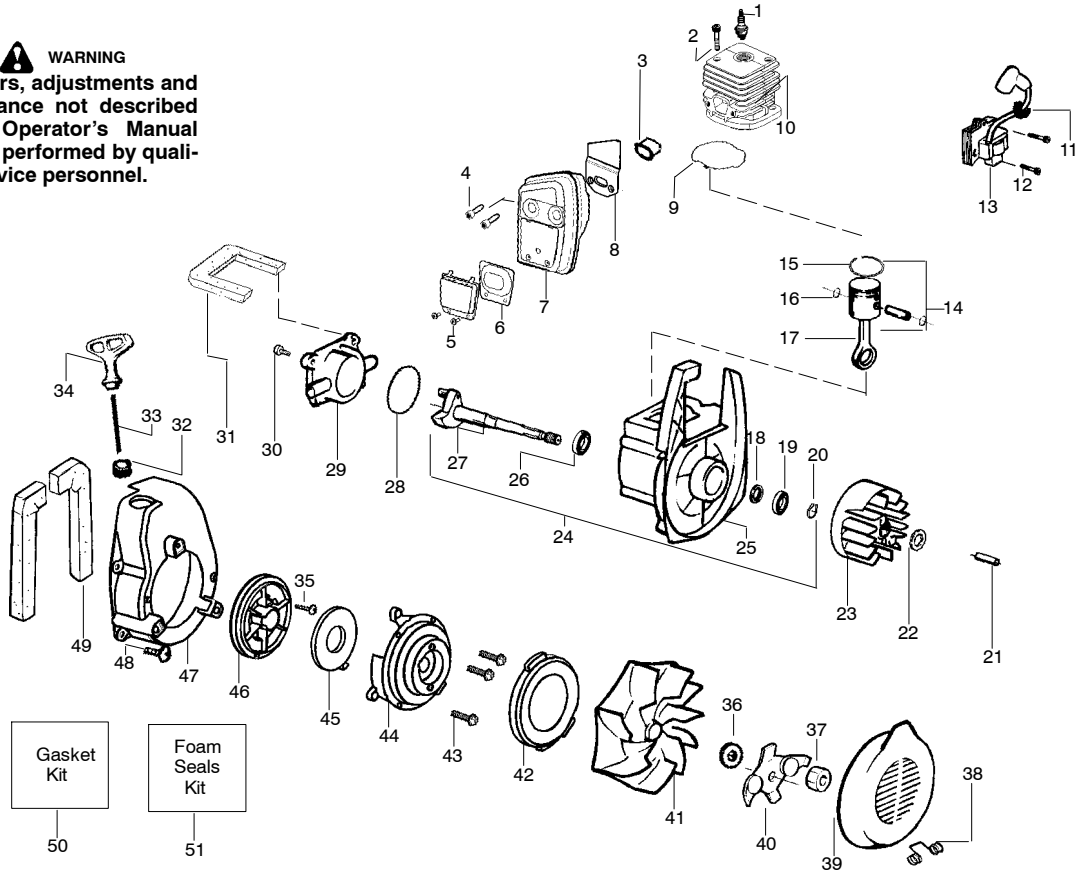

TYPE 2

WARNING
All repairs, adjustments and maintenance not described in the Operator's Manual must be performed by qualified service personnel.

Ref.	Part No.	Description	Ref.	Part No.	Description	Ref.	Part No.	Description
1.	952030249	Spark Plug (RCJ-6Y)	21.	530016190	Spacer-Flywheel	40.	530095461	Assy-Mulch Blade
2.	530015953	Screw	22.	530015149	Washer	41.	530069817	Assy-Impeller
3.	530055191	Insulator-Heat	23.	530039209	Assy-Flywheel	42.	545078801	Seal-Ring
4.	530016387	Screw-Muffler-Internal	24.	530071456	Assy-Crankcase/Crank shaft (incl. 20,25,27)	43.	530016349	Screw
5.	530015241	Screw	25.	530012492	Assy-Crankcase (Incl. 18,19,26)	44.	545079101	Housing-Pulley
6.	530071593	Kit-Spark Screen (incl. #5)	26.	530032125	Bearing-Inner	45.	530042086	Spring-Starter
7.	530071834	Kit-Muffler (incl. 4,5,6, & 8)	27.	530012452	Assy-Crankshaft	46.	530071466	Kit-Starter Pulley
8.	530071458	Gasket-Baffle (kit)	28.	530071458	O-ring-C/case (kit)	47.	545079001	Fan Housing
9.	530071458	Gasket-Cylinder (kit)	29.	545064601	Cover-Crankcase	48.	530015810	Screw
10.	530012432	Cylinder	30.	530015810	Screw	49.	530071459	Foam-182mm (kit)
11.	530019182	Grommet-Ign. Module	31.	530071459	Foam-219mm (kit)	50.	530071458	Kit-Gasket (page 2 incl. 2, & 5) (page 5 incl. 8,9, & 28)
12.	530016357	Screw-Ignition Module	32.	530029182	Eyelet-Flange	51.	530071459	Kit-Foam Seals (page 2 incl. 1,14,31) (page 5 incl. 31 & 49)
13.	530035505	Ignition Module	33.	530071467	Kit-Rope (Incl. 35)			
14.	530071833	Kit-Piston (Incl. 15 & 16)	34.	530049488	Handle-Starter			
15.	530055120	Piston Ring	35.	530016391	Screw-Rope			
16.	530015162	Retainer-Piston Pin	36.	530016402	Washer-Belleville			
17.	530069945	Assy-Connecting Rod	37.	530626605	Nut			
18.	530019264	Seal-Crankcase	38.	530402043	Spring-Return Cover			
19.	530055728	Bearing-Outer	39.	530049313	Inlet Door			
20.	530015941	Retainer Ring-C'chaft						

✓ = NEW PART NUMBER FOR THIS IPL

* = REFER TO THE SERVICE REFERENCE INDICATED FOR MORE INFORMATION. (LOCATED AT END OF IPL)