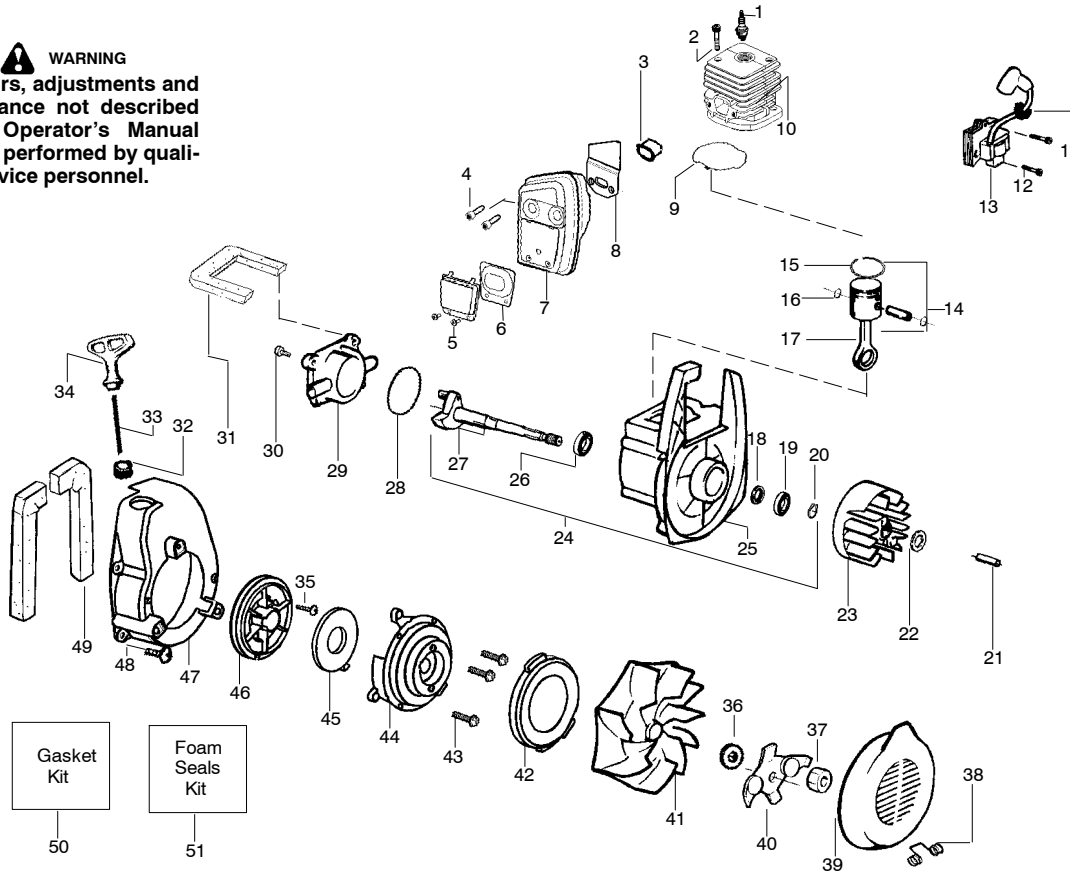

TYPE 3

WARNING
All repairs, adjustments and maintenance not described in the Operator's Manual must be performed by qualified service personnel.

Ref.	Part No.	Description	Ref.	Part No.	Description	Ref.	Part No.	Description
1.	952030249	Spark Plug (RCJ-6Y)	21.	530016190	Spacer-Flywheel	40.	530095461	Assy-Mulch Blade
2.	530015953	Screw	22.	530015149	Washer	41.	530069817	Assy-Impeller
3.	530055191	Insulator-Heat	23.	530039209	Assy-Flywheel	42.	530056625	Seal-Ring
4.	530016387	Screw-Muffler-Internal	24.	530071456	Assy-Crankcase/Crank shaft (incl. 20,25,27)	43.	530016349	Screw
5.	530015241	Screw	25.	530012492	Assy-Crankcase (Incl. 18,19,26)	44.	530055101	Housing-Pulley
6.	530071593	Kit-Spark Screen (incl. #5)	26.	530032125	Bearing-Inner	45.	530042086	Spring-Starter
7.	530071834	Kit-Muffler (incl. 4,5,6, & 8)	27.	530012452	Assy-Crankshaft	46.	530071466	Kit-Starter Pulley
8.	530071458	Gasket-Baffle (kit)	28.	530071458	O-ring-C/case (kit)	47.	530055102	Fan Housing
9.	530071458	Gasket-Cylinder (kit)	29.	545064601	Cover-Crankcase	48.	530015810	Screw
10.	530012432	Cylinder	30.	530015810	Screw	49.	530071459	Foam-182mm (kit)
11.	530019182	Grommet-Ign. Module	31.	530071459	Foam-219mm (kit)	50.	530071458	Kit-Gasket (page 3 incl. 2, & 5)
12.	530016357	Screw-Ignition Module	32.	530029182	Eyelet-Flange	51.	530071459	Kit-Foam Seals (page 3 incl. 1,14,31)
13.	530035505	Ignition Module	33.	530071467	Kit-Rope (Incl. 35)			(page 6 incl. 31 & 49)
14.	530071833	Kit-Piston (Incl. 15 & 16)	34.	530049488	Handle-Starter			
15.	530055120	Piston Ring	35.	530016391	Screw-Rope			
16.	530015162	Retainer-Piston Pin	36.	530016402	Washer-Belleville			
17.	530069945	Assy-Connecting Rod	37.	530626605	Nut			
18.	530019264	Seal-Crankcase	38.	530402043	Spring-Return Cover			
19.	530055728	Bearing-Outer	39.	530049313	Inlet Door			
20.	530015941	Retainer Ring-C'chaft						

✓ = NEW PART NUMBER FOR THIS IPL

* = REFER TO THE SERVICE REFERENCE INDICATED FOR MORE INFORMATION. (LOCATED AT END OF IPL)