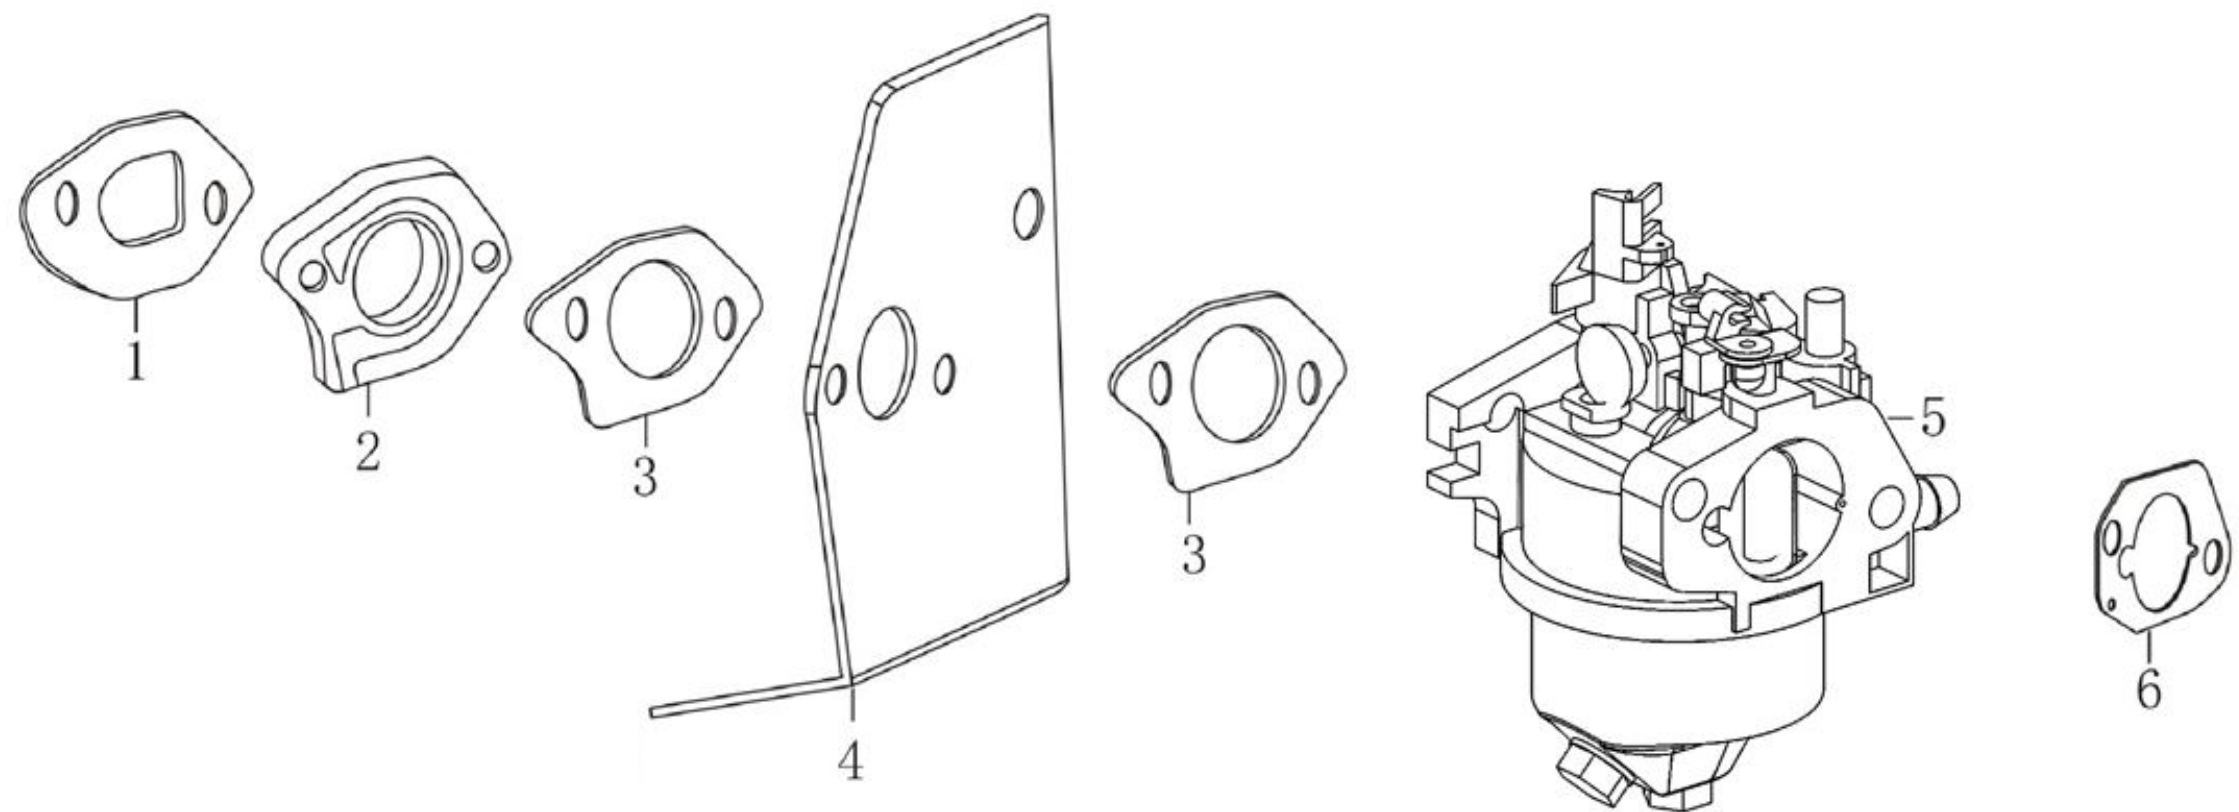

POS	QTY	PARTNUMBER	BESKRIVELSE	DESCRIPTION
1	1	428057	PAKNING FOR INSULATOR	PACKING,INSULATOR
2	1	428058	INSULATOR	INSULATOR,CARBURETOR
3	2	428059	PAKNING FOR KARBURATOR	PACKING,CARBURETOR
4	1	428060	PAKNING FOR KARBURATOR	PACKING,CARBURETOR
5	1	428061	KARBURATOR	CARBURETOR
6	1	428062	PAKNING FOR KARBURATOR/LUFTFILTER	GASKET,AIR CLEANER