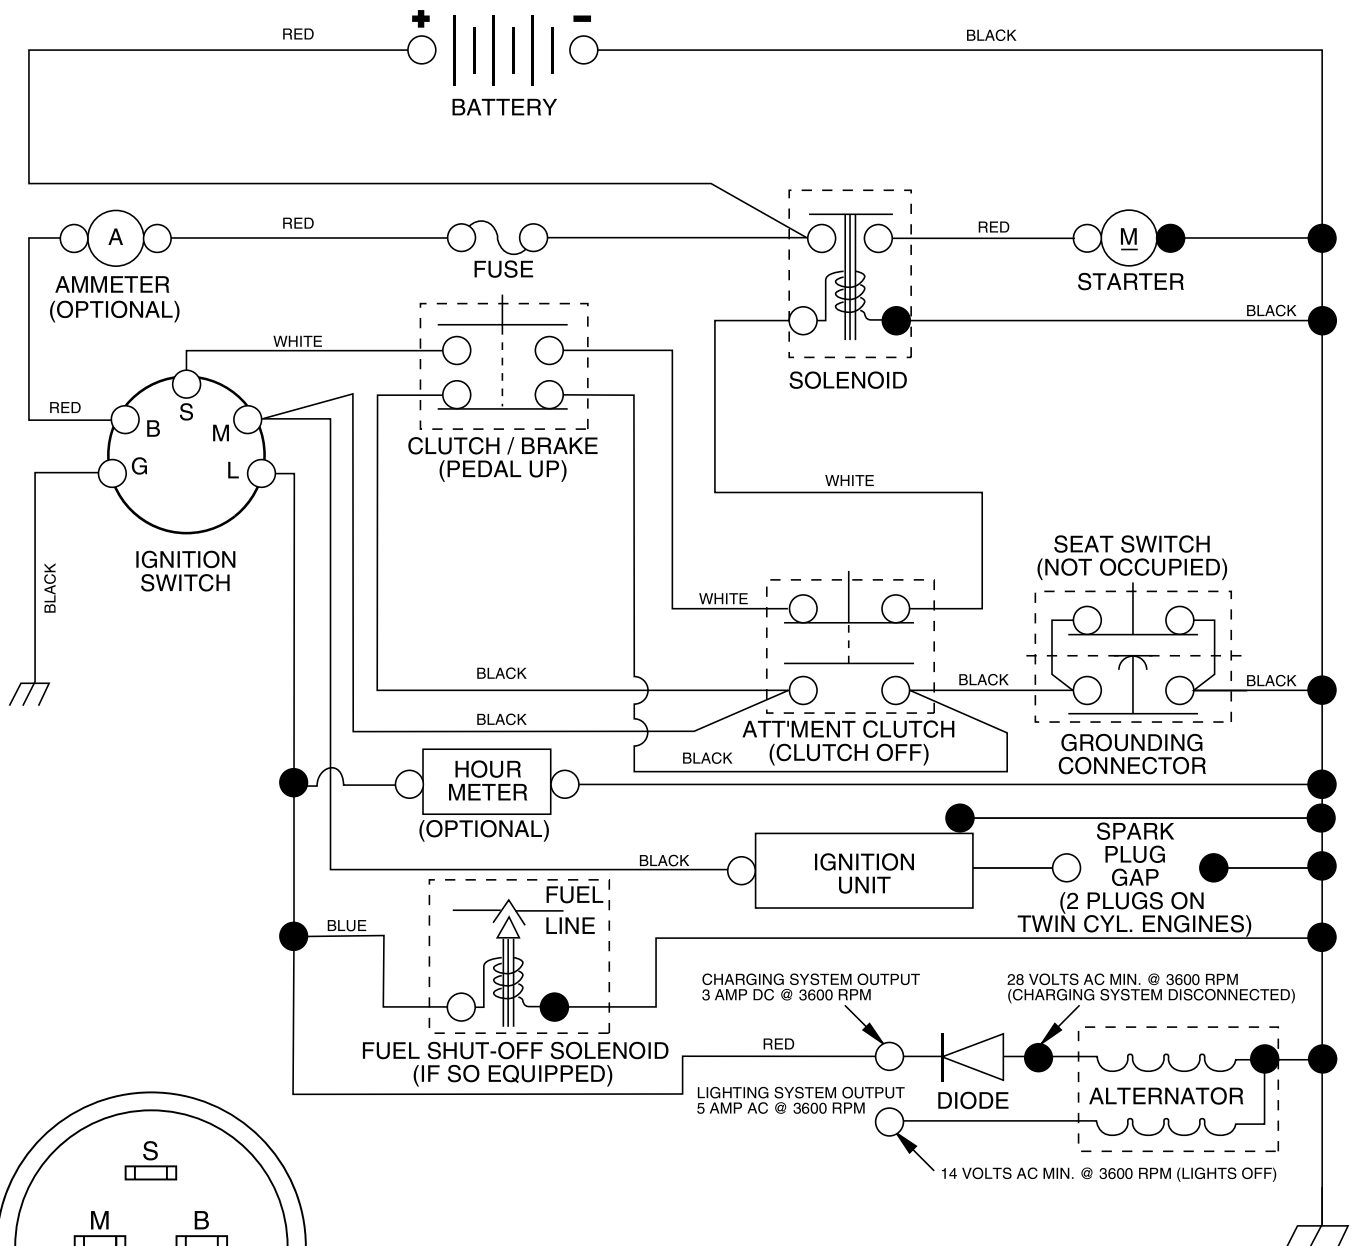

TRACTOR - - MODEL NUMBER MC115T96 (MC115T38B), PRODUCT NO. 964 77 24-01 SCHEMATIC

IGNITION SWITCH

POSITION	CIRCUIT
OFF	M + G
ON	B + L
START	B + S + L

02492

WIRING INSULATED CLIPS
NOTE: IF WIRING INSULATED CLIPS WERE REMOVED FOR SERVICING OF UNIT, THEY SHOULD BE REPLACED TO PROPERLY SECURE YOUR WIRING.

●
NON-REMOVABLE CONNECTIONS

○
REMOVABLE CONNECTIONS