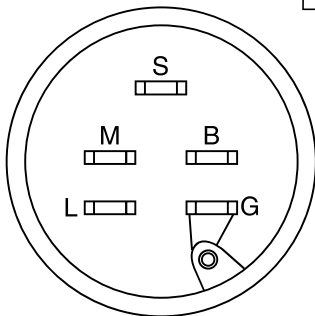

TRACTOR - - MODEL NUMBER MC115T96 (MC115T38B), PRODUCT NO. 964 77 24-01 SCHEMATIC

IGNITION SWITCH

POSITION	CIRCUIT
OFF	M + G
ON	B + L
START	B + S + L

02492

WIRING INSULATED CLIPS
NOTE: IF WIRING INSULATED CLIPS WERE REMOVED FOR SERVICING OF UNIT, THEY SHOULD BE REPLACED TO PROPERLY SECURE YOUR WIRING.

●
NON-REMOVABLE CONNECTIONS

○
REMOVABLE CONNECTIONS