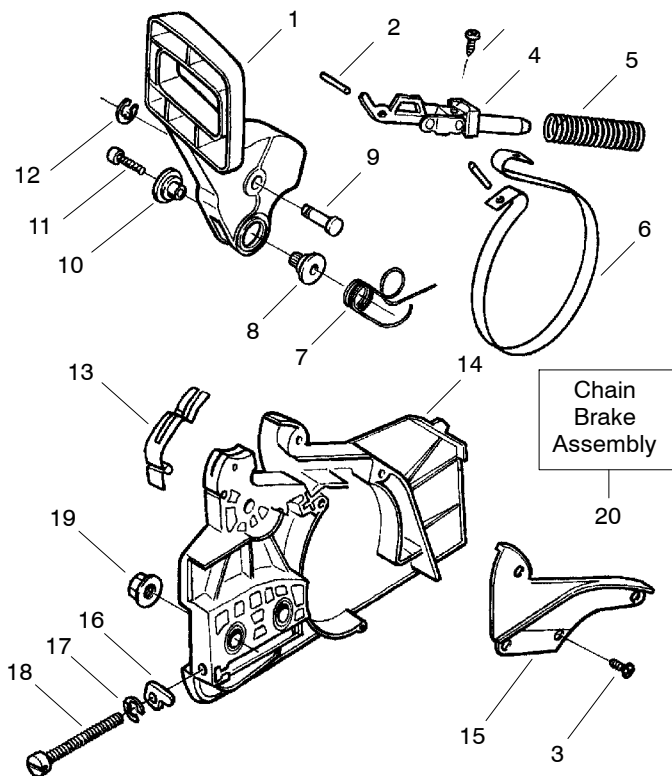

### Carburetor Assembly – WT-391 – #530069722

Ref.	Part No.	Description
1.	530038479	Limiter Cap – High
2.	530038478	Limiter Cap – Low
3.	530069826	Carburetor Repair Kit (KIT = Indicates Contents) & Includes Limiter Caps
4.	530069844	Gasket/Diaphragm Kit (● = Indicates Contents)

Ref.	Part No.	Description
1.	530071347	Actuating Lever
2.	530015913	Spring Pin
3.	530015911	Screw
4.	530054741	Front & Rear Link Ass'y.
5.	530016237	Spring Compression
6.	530052232	Brake Band
7.	530015910	Handguard Spring
8.	530056531	Journal-Right
9.	530029879	Pivot Pin
10.	530029881	Journal-Left
11.	530016384	Screw
12.	530038593	Retainer
13.	530029878	Position Spring
14.	530054744	Clutch Cover
15.	530038679	Chain Brake Cover
16.	530015826	Bar Adjusting Pin
17.	530038593	Retainer
18.	530016110	Screw-Bar Adjusting
19.	530015917	Nut
20.	545139901	Chain Brake Assembly