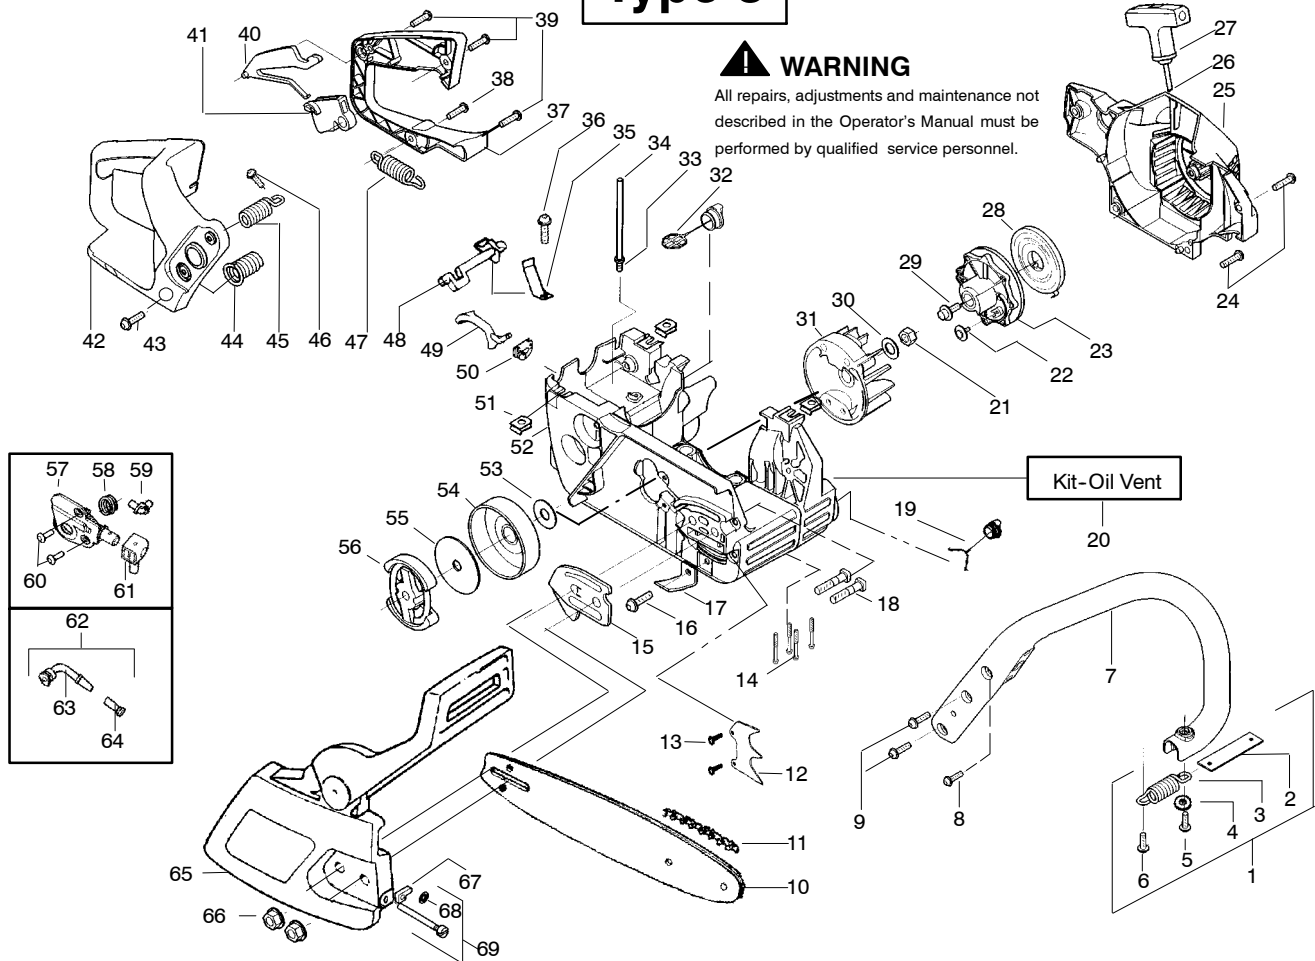

Type 5

⚠ WARNING

All repairs, adjustments and maintenance not described in the Operator's Manual must be performed by qualified service personnel.

Ref.	Part No.	Description	Ref.	Part No.	Description	Ref.	Part No.	Description
1.	530059667	Assy.- Isolator	27.	530056402	Handle-Starter	53.	530015907	Washer-Thrust
2.	530047608	Limiter Strap	28.	530027531	Spring-Recoil	54.	530047061	Assy.- Clutch Drum w/bearing
3.	530059668	Spring-Isolator	29.	530015920	Screw	55.	530015611	Washer-Clutch
4.	530015158	Washer	30.	530015127	Washer-Flywheel	56.	530014949	Assy. Clutch
5.	530016018	Screw	31.	530039187	Assy-Flywheel	57.	530071259	Kit - Oil Pump (incl. 58,59,61)
6.	530015843	Screw	32.	530047192	Assy-Fuel Cap	58.	530037820	Gear-Worm Spring
7.	530047583	Front Handle	33.	530023877	Fitting-fuel line	59.	530049477	Elbow-Oil Pickup
8.	530015940	Screw	34.	530069216	Kit-Fuel line (large)	60.	530016064	Screw
9.	530015814	Screw	35.	530016149	Spring-Switch	61.	530019206	Seal Block
10.	---	Bar	36.	530015775	Screw	62.	530047663	Assy-Oil Pick-up (Incl. 63,64)
11.	---	Chain	37.	530047581	Cover-Rear Handle	63.	530038373	Pick-up Oiler
12.	530014381	Kit-Spike (Incl. 13)	38.	530015886	Screw	64.	530056533	Filter-Oil
13.	530016439	Screw	39.	530015906	Screw	65.	545139901	Assy.- Chain Brake
14.	530016132	Screw	40.	530036098	Throttle Lockout	66.	530015917	Nut-Bar Mounting
15.	530038238	Plate-Bar Mount.	41.	530036097	Trigger-Throttle	67.	530015826	Pin-Bar Adjust
16.	530015814	Screw	42.	530047582	Handle - Rear	68.	530038593	Retainer
17.	530029850	Chain Catcher	43.	★★★★★	Screw	69.	530069611	Kit-Bar Adjusting (incl. # 67,68)
18.	530016133	Bolt-Bar	44.	★★★★★	Assy Isolator-lower			
19.	530057236	Assy-Oil Cap	45.	530071958	Kit-Isolator (Upper)			
20.	530071666	Kit-Oil Vent	46.	530015875	Screw			
21.	530016134	Nut-Flywheel	47.	530059668	Spring-Isolator			
22.	530016080	Screw	48.	530057473	Lever-Switch			
23.	530037817	Starter Pulley	49.	530057474	Lever-Choke			
24.	530015892	Screw	50.	530049005	Grommet-Knob			
25.	530049335	Housing-Fan	51.	530015922	Nut-"U"-Type			
26.	530069232	Kit - Rope	52.	530058733	Kit-Chassis Assy. fuel lines and caps)			

✓ = NEW PART NUMBER FOR THIS IPL

★ = REFER TO THE SERVICE REFERENCE INDICATED FOR MORE INFORMATION. (LOCATED AT END OF IPL)