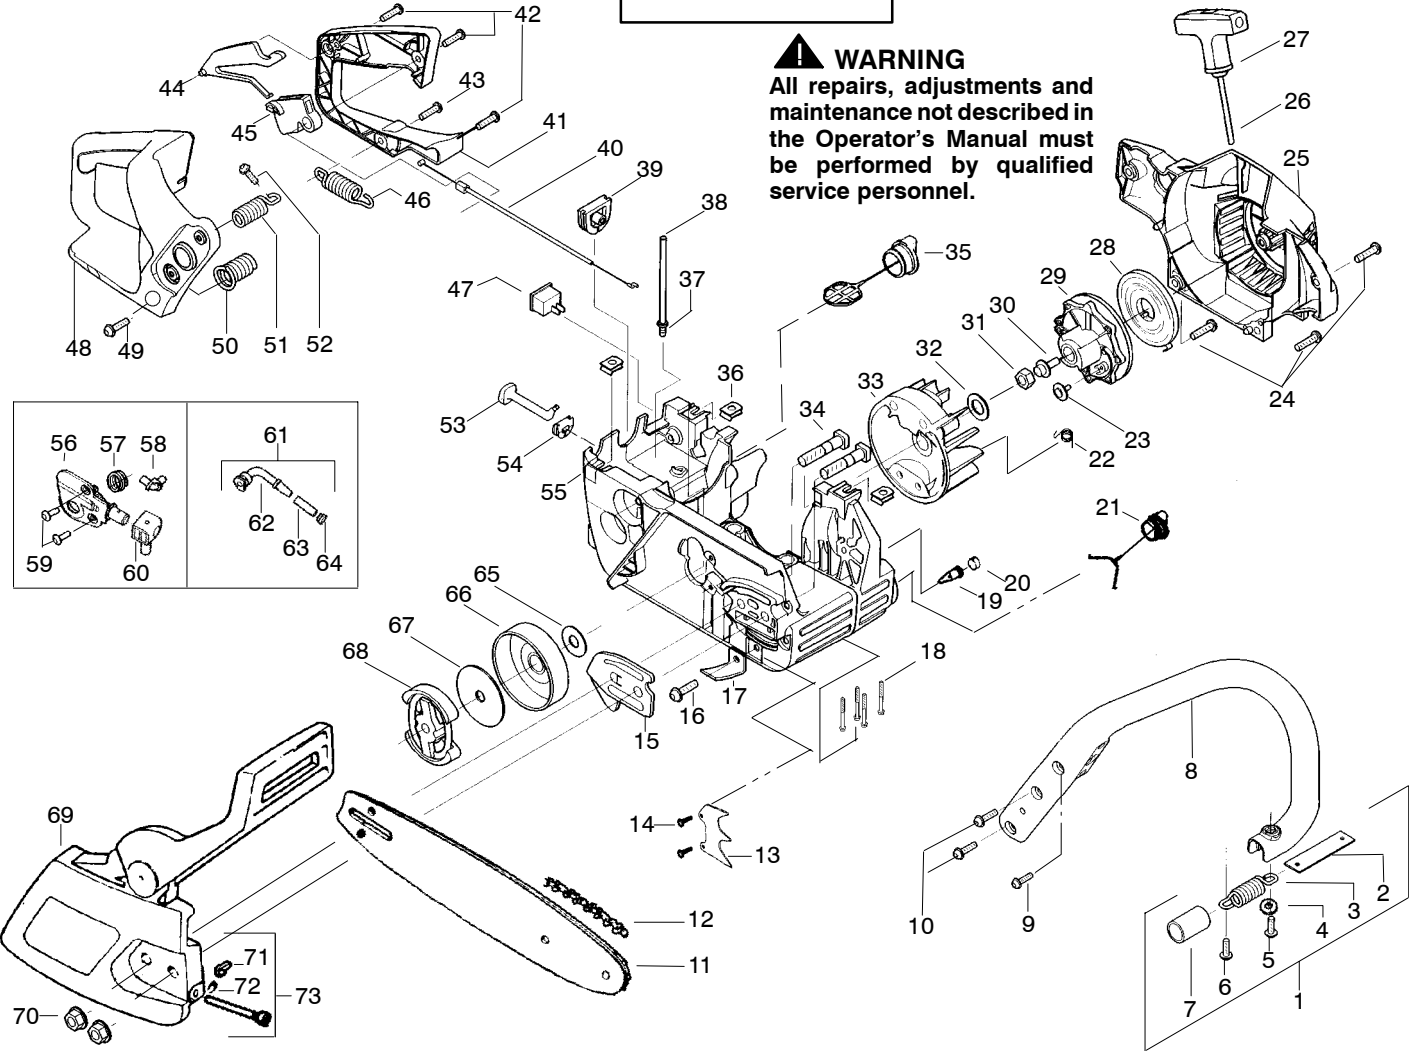

## TYPE 1-4

**⚠ WARNING**  
All repairs, adjustments and maintenance not described in the Operator's Manual must be performed by qualified service personnel.

Ref.	Part No.	Description	Ref.	Part No.	Description	Ref.	Part No.	Description
1.	530047963	Assy. - Isolator	27.	530056402	Handle - Starter	53.	530047605	Knob - Choke
2.	530047608	Strap - Limiter	28.	530027531	Spring - Recoil	54.	530049005	Grommet - Knob
3.	530042082	Spring - Isolator	29.	530037817	Pulley - Starter	55.	530056596	Assy - Chassis (incl. 19 - 21, 34 - 36)
4.	530015123	Washer	30.	530015920	Screw	56.	530071259	Kit - Oil Pump (Incls. 57, 58, 60)
5.	530016018	Screw	31.	530016134	Nut - Flywheel	57.	530037820	Gear - Worm Spring
6.	530015843	Screw	32.	530015127	Washer - Flywheel	58.	530049477	Elbow - Oil Pickup
7.	530036142	Sleeve - AV Spring	33.	530039209	Assy - Flywheel	59.	530016064	Screw
8.	530047583	Handle - Front	34.	530016133	Bolt - Bar	60.	530019206	Seal Block
9.	530015940	Screw	35.	530047192	Assy - Fuel Cap	61.	530047663	Assy - Oil Pickup (Incl. 62 - 64)
10.	530015814	Screw	36.	530015922	Nut - "U" - Type	62.	530038373	Pick-up Oil
11.	---	Bar	37.	530023877	Fitting - fuel line	63.	530037821	Filter - Oil
12.	---	Chain	38.	530069216	Kit - Fuel line (large)	64.	530030189	Plug - Oil Filter
13.	530014381	Kit - Assy Spike (incl. 14)	39.	530047631	Grommet - Cable	65.	530015907	Washer - Thrust
14.	530015805	Screw	40.	530047602	Cable - Throttle	66.	530047061	Assy. - Clutch Drum w/bearing
15.	530038238	Plate - Bar Mounting	41.	530047581	Cover - Rear Handle	67.	530015611	Washer - Clutch
16.	530015814	Screw	42.	530015906	Screw	68.	530014949	Assy. Clutch
17.	530029850	Chain Catcher	43.	530015886	Screw	69.	530054739	Assy - Chain Brake
18.	530016132	Screw	44.	530036098	Lockout - Throttle	70.	530015917	Nut - Bar Mounting
19.	530026119	Check Valve	45.	530036097	Trigger - Throttle	71.	530015826	Pin - Retainer
20.	530038264	Plug - Bronze Vent	46.	530042082	Spring	72.	530038593	Retainer
21.	530010846	Assy - Oil Cap	47.	530069572	Kit - Switch	73.	530069611	Kit - Bar Adjust
22.	530023817	Spring - Starter Dog	48.	530047582	Handle - Rear			
23.	530016080	Screw	49.	530015814	Screw			
24.	530015892	Screw	50.	530053274	Assy. Isolator - lower			
25.	530049335	Housing - Fan	51.	530071385	Kit - Isolator (Upper)			
26.	530069232	Kit - Rope	52.	530015875	Screw			