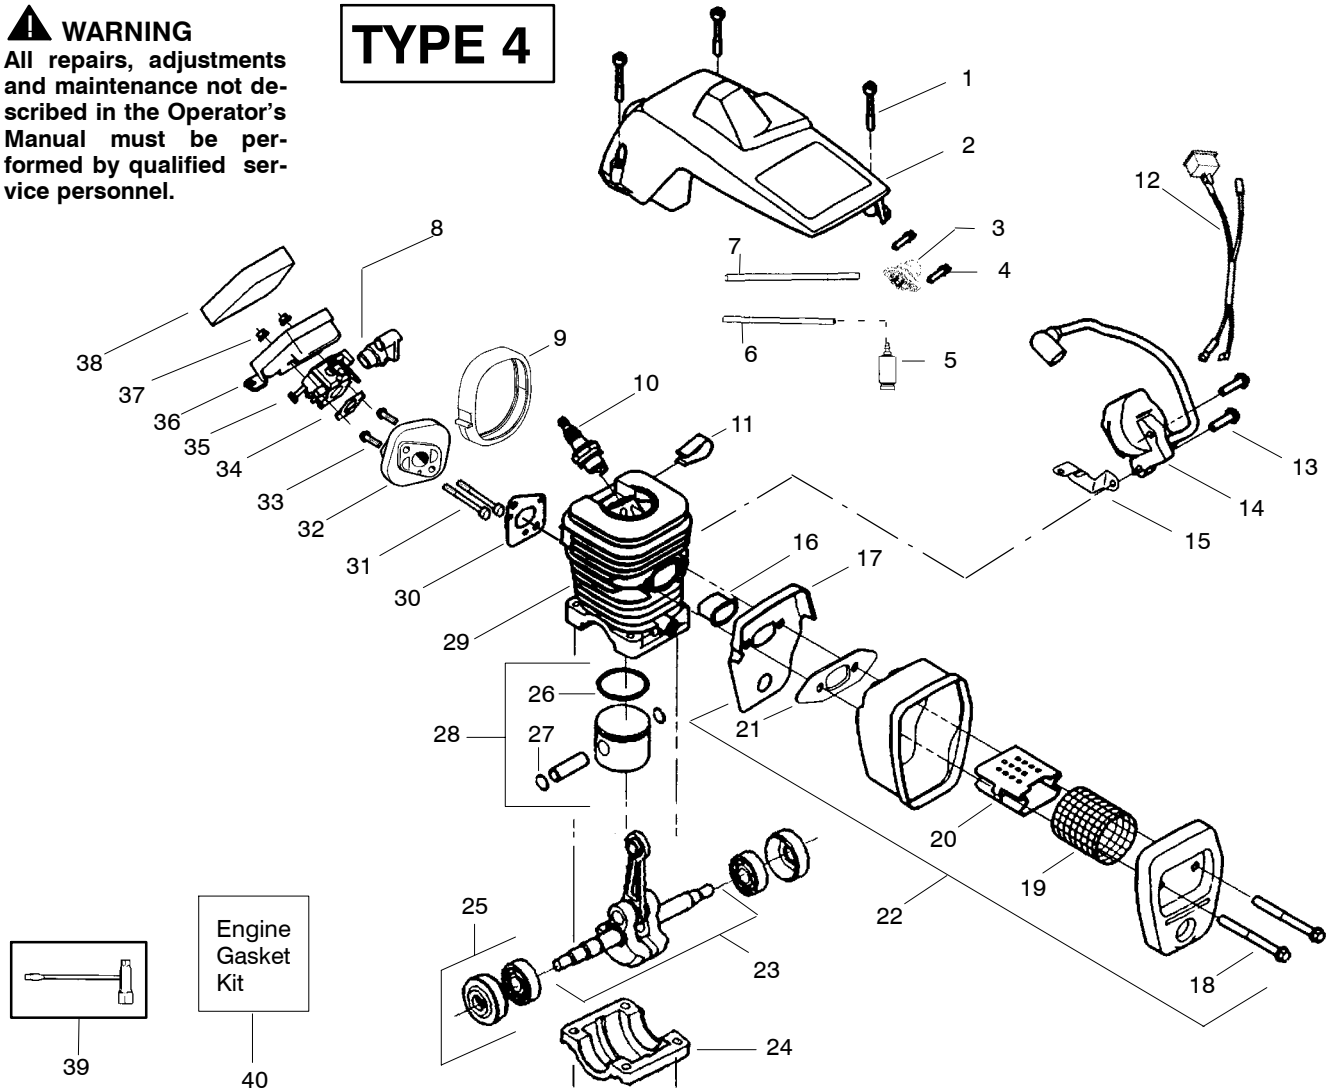

⚠ WARNING
All repairs, adjustments and maintenance not described in the Operator's Manual must be performed by qualified service personnel.

TYPE 4

Ref.	Part No.	Description	Ref.	Part No.	Description	Ref.	Part No.	Description
1.	530016153	Screw	19.	530036103	Screen-Spark	36.	530047604	Housing-Air Filter
2.	530071310	Shield-Cylinder	20.	530037813	Diffuser-Muffler	37.	530016101	Nut
3.	530047213	Assy-Air Purge	21.	530069608	Gasket-Muffler (kit)	38.	530037793	Air Filter - Foam
4.	530015780	Screw	22.	530047207	Assy-Muffler (Incl. 17-21)	39.	530031135	Wrench-Bar
5.	530095646	Assy-Fuel Pick-up	23.	530047062	Assy-Crankshaft	40.	530069608	Kit-Engine Gasket (incl. 34,30,21)
6.	530069247	Kit-Line Purge/Carb. (Small Dia)	24.	530037935	Cap-Crankcase			
7.	530069216	Kit-Line Purge/Tank (large line)	25.	530056363	Assy-Seal & Bearing			
8.	530035526	Grommet-Carb Adjust.	26.	530038729	Ring-Piston			
9.	530054144	Seal-Carb Adapter	27.	530015697	Retainer - Piston Pin			
10.	952030150	Spark Plug (RCJ-7Y)	28.	530071408	Kit-Piston - (incl. 26-27)			
11.	530016136	Clip-High Tension Lead	29.	530071412	Kit-Cylinder			
12.	530049117	Assy-Wire Harness (includes switch)	30.	530069608	Gasket-Carb.			
13.	530015814	Screw	31.	530016187	Adapter (kit)			
14.	530039198	Module-Ignition	32.	530049700	Screw			
15.	530047442	Strap-Ground	33.	530016386	Carb. Adapter			
16.	530037652	Insulator-Heat	34.	530069608	Screw			
17.	530049870	Back Plate-Muffler	35.	---	Carb. Gasket (kit)			
18.	530016132	Screw		530069722	Kit-Carburetor (WT-391)			
				530071621	(WT-625)			
								Not Shown
								530163643 Manual- (Scan)
								530163644 Manual - (Euro I)
								530163645 Manual - (Euro II)
								530054781 Decal-Warning

✓ = NEW PART NUMBER FOR THIS IPL

★ = REFER TO THE SERVICE REFERENCE INDICATED FOR MORE INFORMATION. (LOCATED AT END OF IPL)