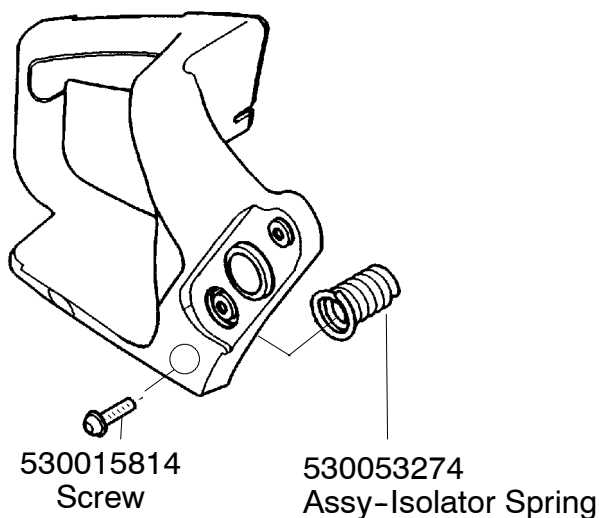

★★★★★ Service Reference ★★★★★

Note: Due to product improvements, your unit may have been built with or without the spring and screw shown below. If your unit does not have this spring and screw, no action is required. If your unit does have the spring and screw, please order the part numbers listed below.