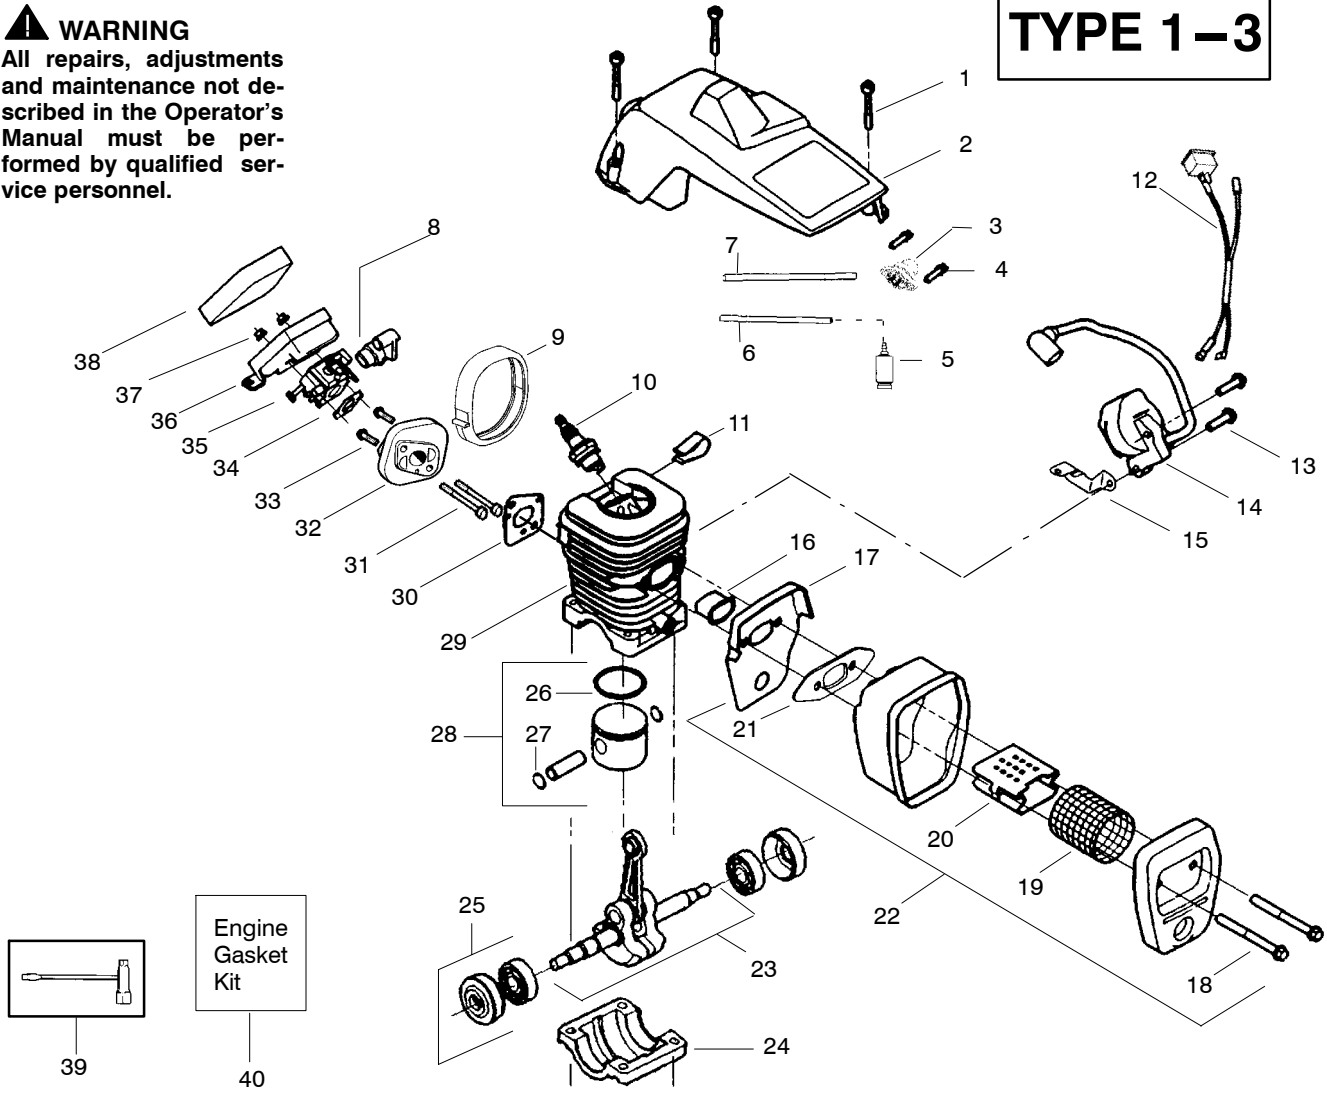

⚠ WARNING
All repairs, adjustments and maintenance not described in the Operator's Manual must be performed by qualified service personnel.

TYPE 1-3

Ref.	Part No.	Description	Ref.	Part No.	Description	Ref.	Part No.	Description
1.	530016153	Screw	19.	530036103	Screen-Spark	36.	530047604	Housing-Air Filter
2.	530071310	Shield-Cylinder	20.	530037813	Diffuser-Muffler	37.	530016101	Nut
3.	530047213	Assy-Air Purge	21.	530069608	Gasket-Muffler (kit)	38.	530037793	Air Filter - Foam
4.	530015780	Screw	22.	530047207	Assy-Muffler (Incl. 17-21)	39.	530031135	Wrench-Bar
5.	530095646	Assy-Fuel Pick-up	23.	530047062	Assy-Crankshaft	40.	530069608	Kit-Engine Gasket (incl. 34,30,21)
6.	530069247	Kit-Line Purge/Carb. (Small Dia)	24.	530037935	Cap-Crankcase			Not Shown
7.	530069216	Kit-Line Purge/Tank (large line)	25.	530056363	Assy-Seal & Bearing			
8.	530035526	Grommet-Carb Adjust.	26.	530029805	Ring-Piston			
9.	530054144	Seal-Carb Adapter	27.	530015697	Retainer - Piston Pin			
10.	952030150	Spark Plug (RCJ-7Y)	28.	530069604	Kit-Piston - (incl. 26-27)			
11.	530016136	Clip-High Tension Lead	29.	530069606	Kit-Cylinder			
12.	530049117	Assy-Wire Harness (includes switch)	30.	530069608	Gasket-Carb.			
13.	530015814	Screw	31.	530016187	Adapter (kit)			
14.	530039167	Module-Ignition	32.	530049700	Screw	530088165	530088166	Manual-Operator (Scan-370/420) (Euro I-370/420)
15.	530047442	Strap-Ground	33.	530016386	Carb. Adapter	530163643	530163644	(Scan-351/390) (Euro I-351/390)
16.	530037652	Insulator-Heat	34.	530069608	Carb. Gasket (kit)	530163645	530088170	(Euro II-351/390) (Euro II-370/420)
17.	530049870	Back Plate-Muffler	35.	---	Kit-Carburetor			
18.	530016132	Screw		530069722	(WT-391)			
				530071621	(WT-625)		530054781	Decal-Warning

↖ = NEW PART NUMBER FOR THIS IPL

★ = REFER TO THE SERVICE REFERENCE INDICATED FOR MORE INFORMATION. (LOCATED AT END OF IPL)