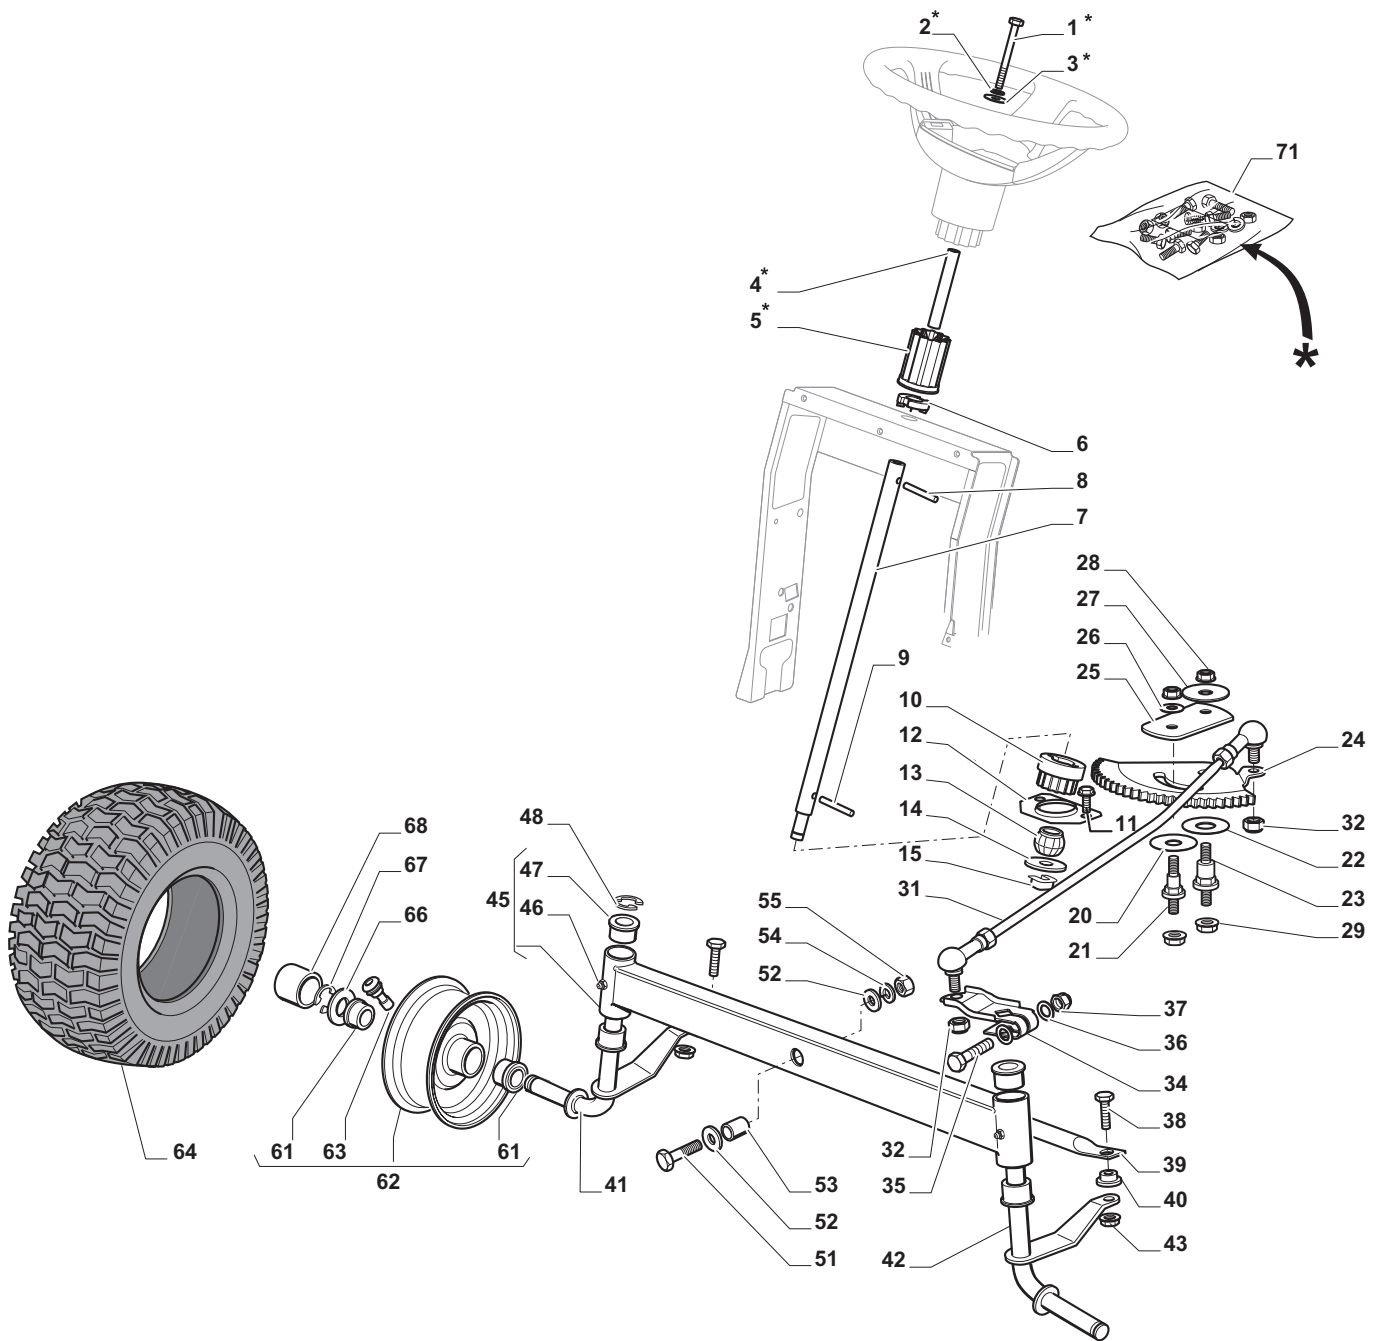

Body				
POSITION	CODE	Q.TY	DESCRIPTION	NOTES
1	325076899/0	1	Engine Hood Black	
2	325410887/0	1	Right Grill	
3	325410888/0	1	Left Grill	
4	325785317/0	1	Engine Hood Support	
5	12735403/0	4	Screw	
6	325263302/1	1	Air Intake Grill	
7	112728692/0	4	Screw	
11	325785298/0	1	Dashboard Support	
12	125943010/0	4	Screw	
13	325270325/0	2	Guide	
14	12735599/0	2	Screw	
15	112735406/0	3	Screw	
16	12523040/0	3	Washer	
17	325120202/1	1	Dashboard	
18	125943010/0	2	Screw	
19	325260003/0	2	Grommet	
21	325120203/0	1	Cover	
25	325110397/1	1	Cover, Black	
26	125943010/0	1	Screw	
33	112735406/0	4	Screw	
34	325110400/0	1	Wheels Cover Black	
35	112437506/0	1	Plate	
36	125943010/0	2	Screw	
37	112735406/0	2	Screw	
38	12523040/0	2	Washer	
39	325547208/1	1	Plate	
40	125943010/0	2	Screw	
42	325110384/0	1	Right Footboardcover	
43	325110385/0	1	Left Footboard Cover	
55	325207191/0	1	Plate	