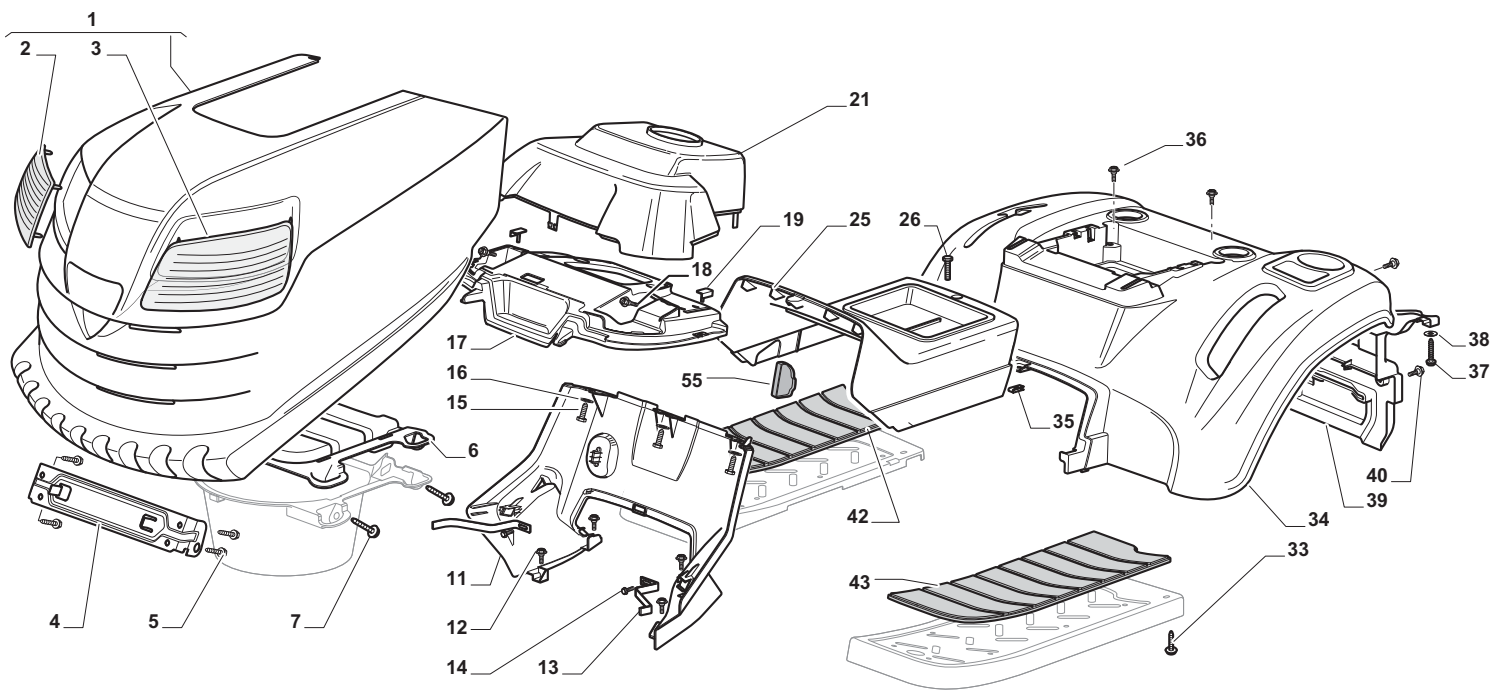

GENUINE SPARE PARTS

BT 98
BT 98 B

- Use GLOBAL GARDEN PRODUCT Genuine Spare Parts specified in the parts list for repair and/or replacement.
- The contents described in the parts list may change due to improvement.
- The drawings of the spare parts are only indicative and might not represent the part in question exactly.
- The indications "right" - "left" - "front" - "rear" refer to the position of the operator when using the machine.
- When placing orders of parts for repair and/or replacement, make sure that the illustrated parts list is the one applying to the machine's year of manufacture, as shown on the identification plate attached to the machine.

Body				
POSITION	CODE	Q.TY	DESCRIPTION	NOTES
1	325076899/0	1	Engine Hood Black	
2	325410887/0	1	Right Grill	
3	325410888/0	1	Left Grill	
4	325785317/0	1	Engine Hood Support	
5	12735403/0	4	Screw	
6	325263302/1	1	Air Intake Grill	
7	112728692/0	4	Screw	
11	325785298/0	1	Dashboard Support	
12	125943010/0	4	Screw	
13	325270325/0	2	Guide	
14	12735599/0	2	Screw	
15	112735406/0	3	Screw	
16	12523040/0	3	Washer	
17	325120202/1	1	Dashboard	
18	125943010/0	2	Screw	
19	325260003/0	2	Grommet	
21	325120203/0	1	Cover	
25	325110397/1	1	Cover, Black	
26	125943010/0	1	Screw	
33	112735406/0	4	Screw	
34	325110400/0	1	Wheels Cover Black	
35	112437506/0	1	Plate	
36	125943010/0	2	Screw	
37	112735406/0	2	Screw	
38	12523040/0	2	Washer	
39	325547208/1	1	Plate	
40	125943010/0	2	Screw	
42	325110384/0	1	Right Footboardcover	
43	325110385/0	1	Left Footboard Cover	
55	325207191/0	1	Plate	