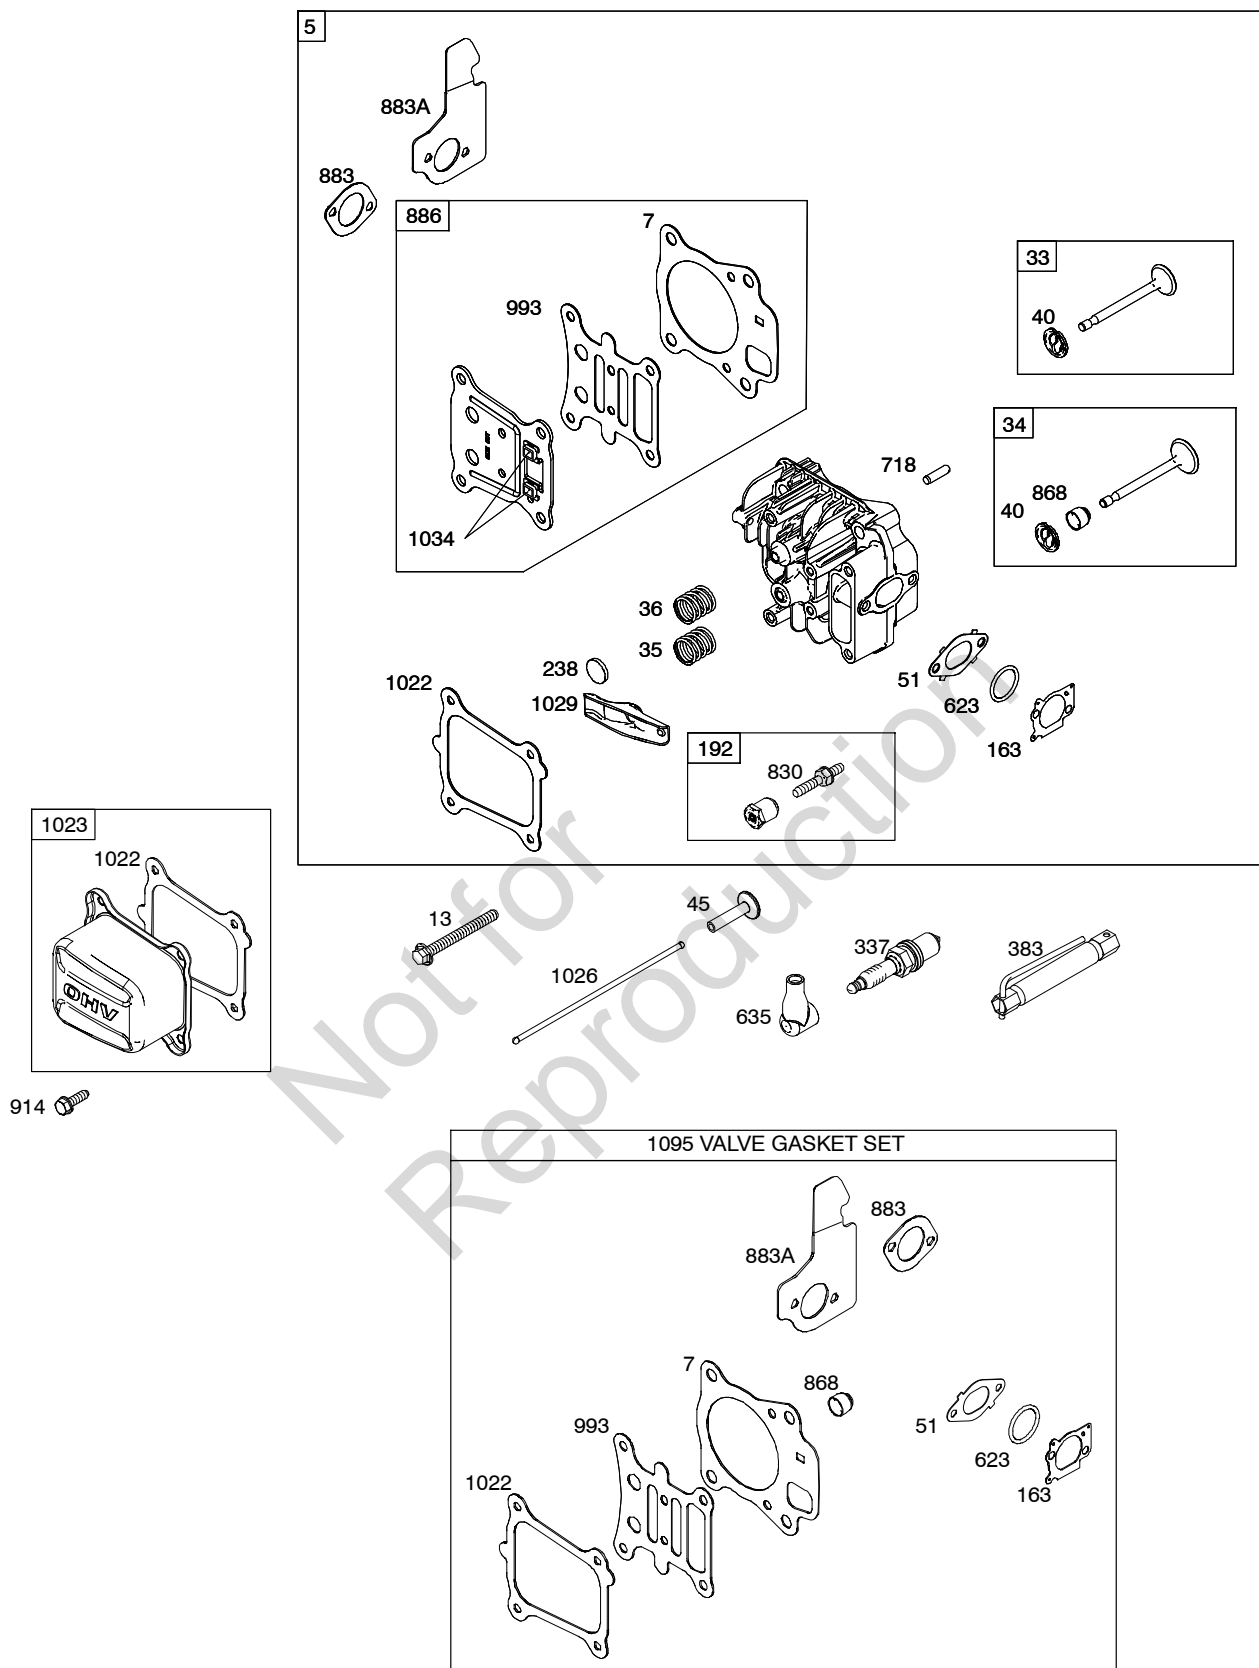

Illustrations cover a range of engines. Parts shown without text may not be used on your specific engine.