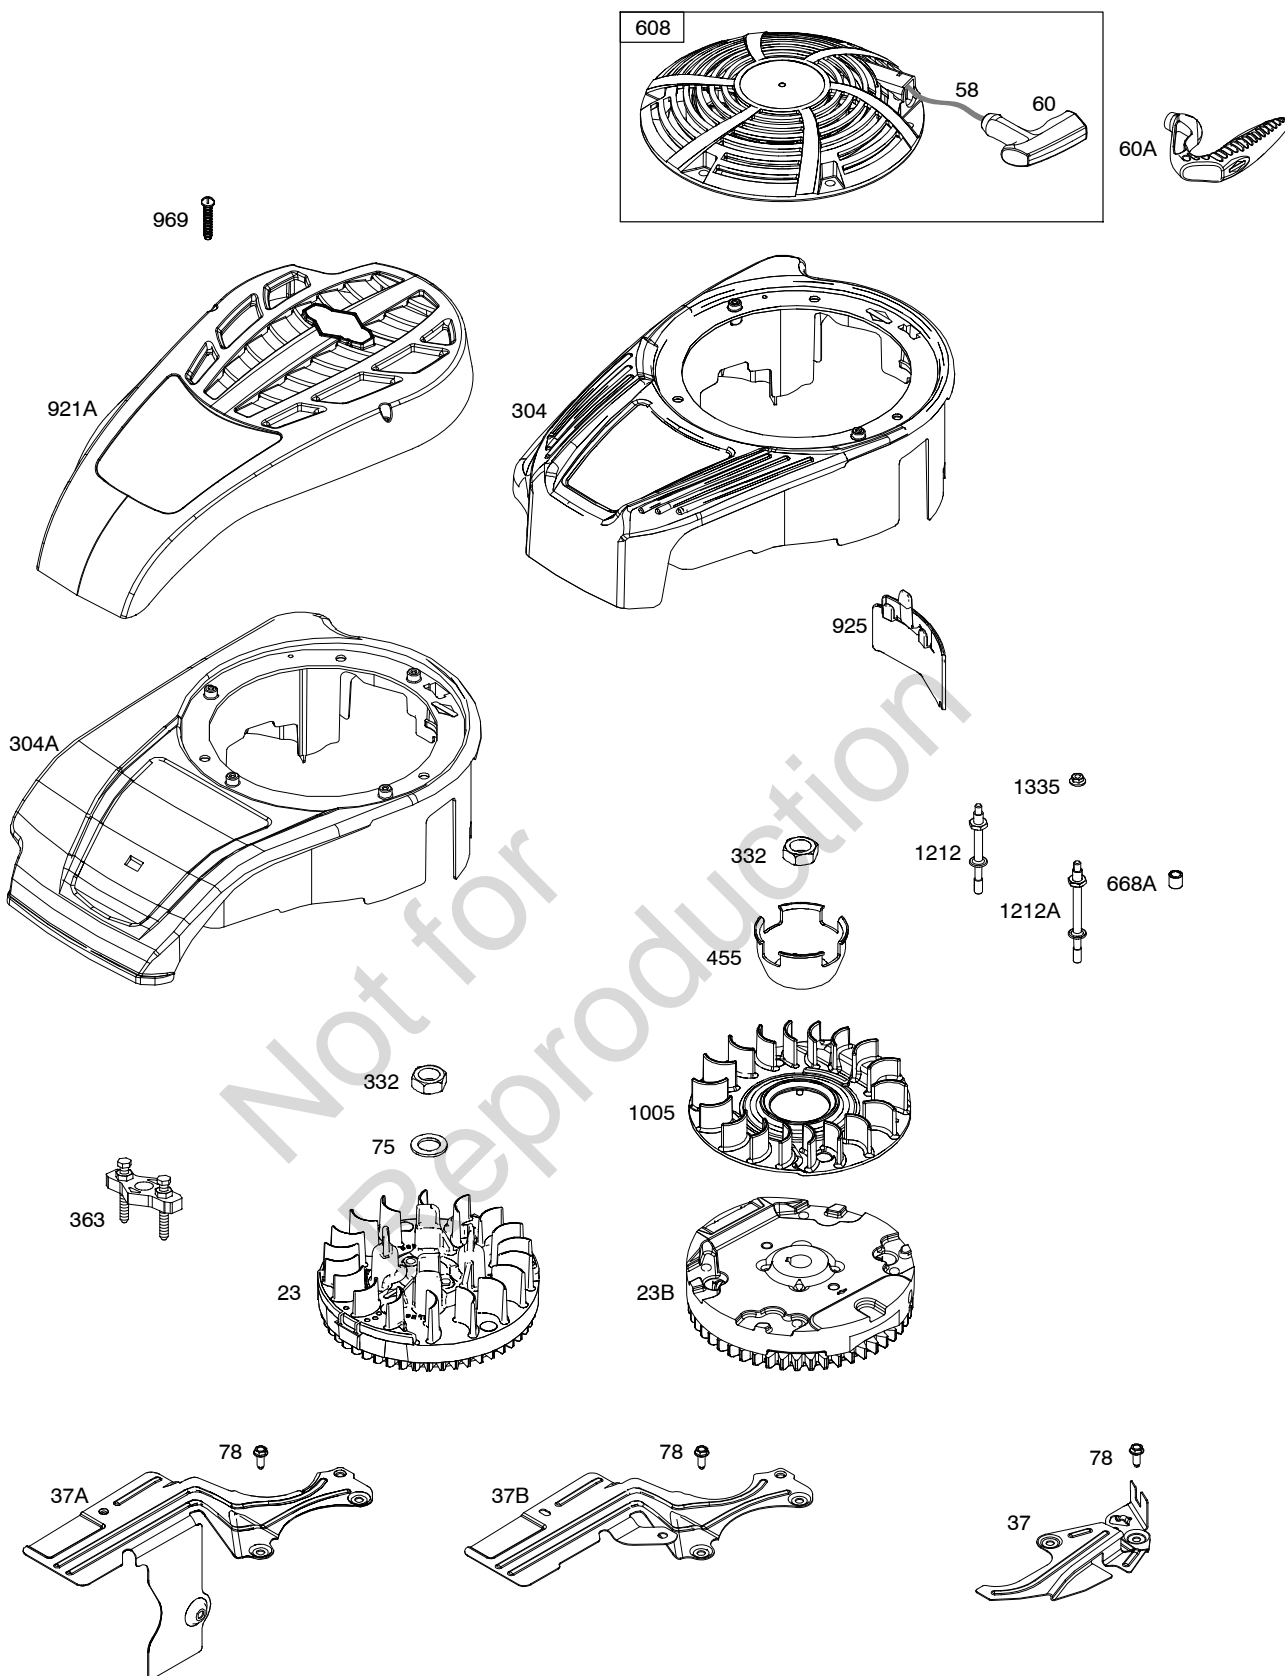

Illustrations cover a range of engines. Parts shown without text may not be used on your specific engine.