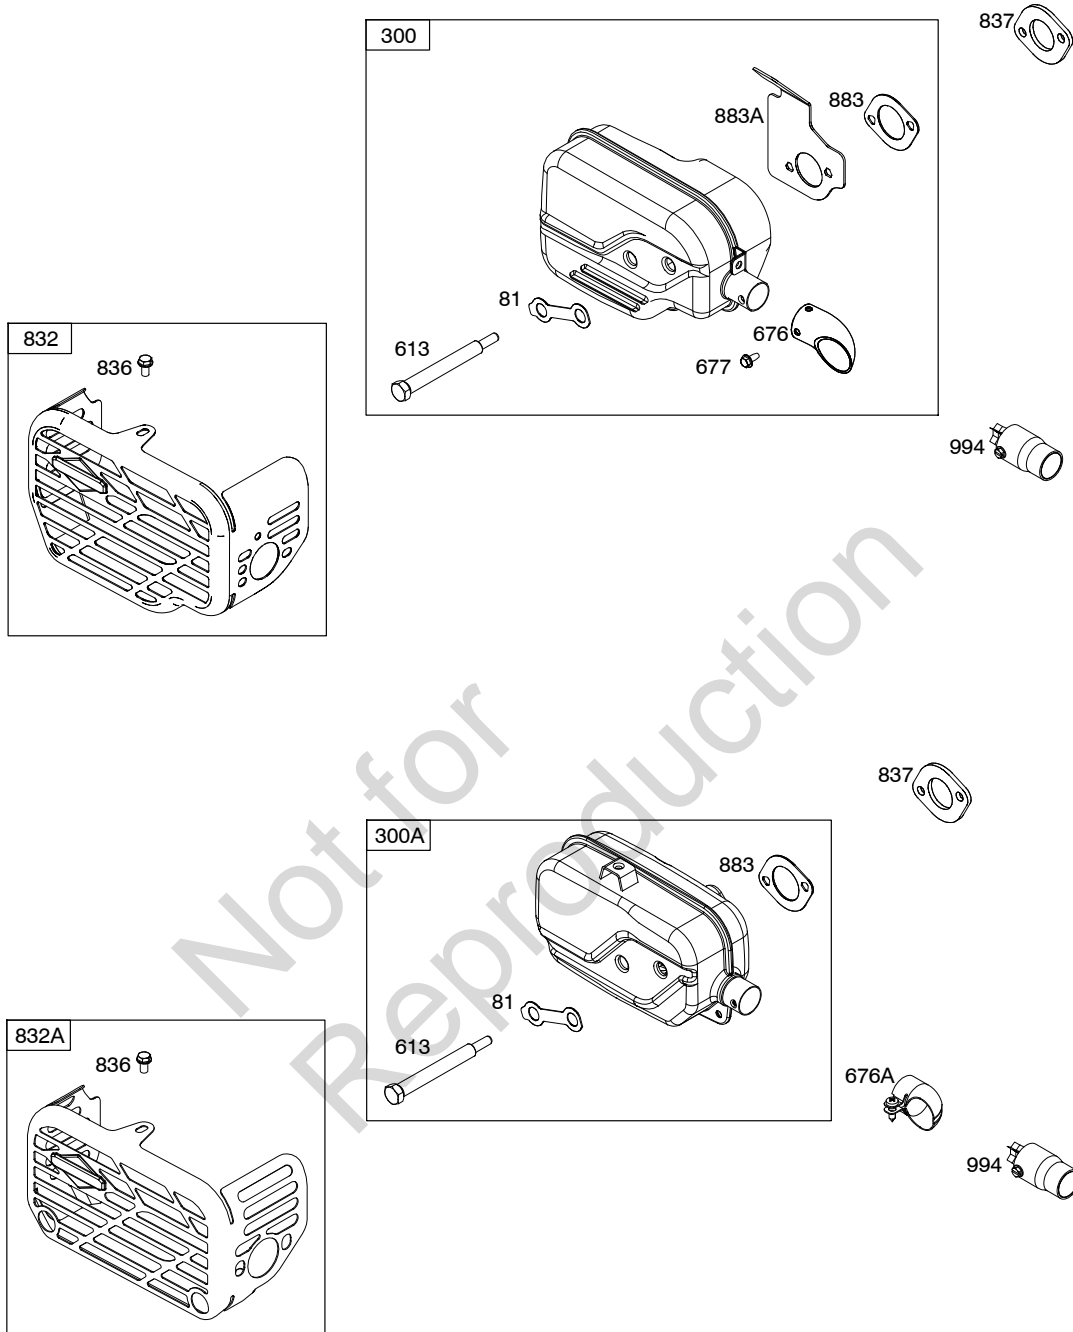

Illustrations cover a range of engines. Parts shown without text may not be used on your specific engine.