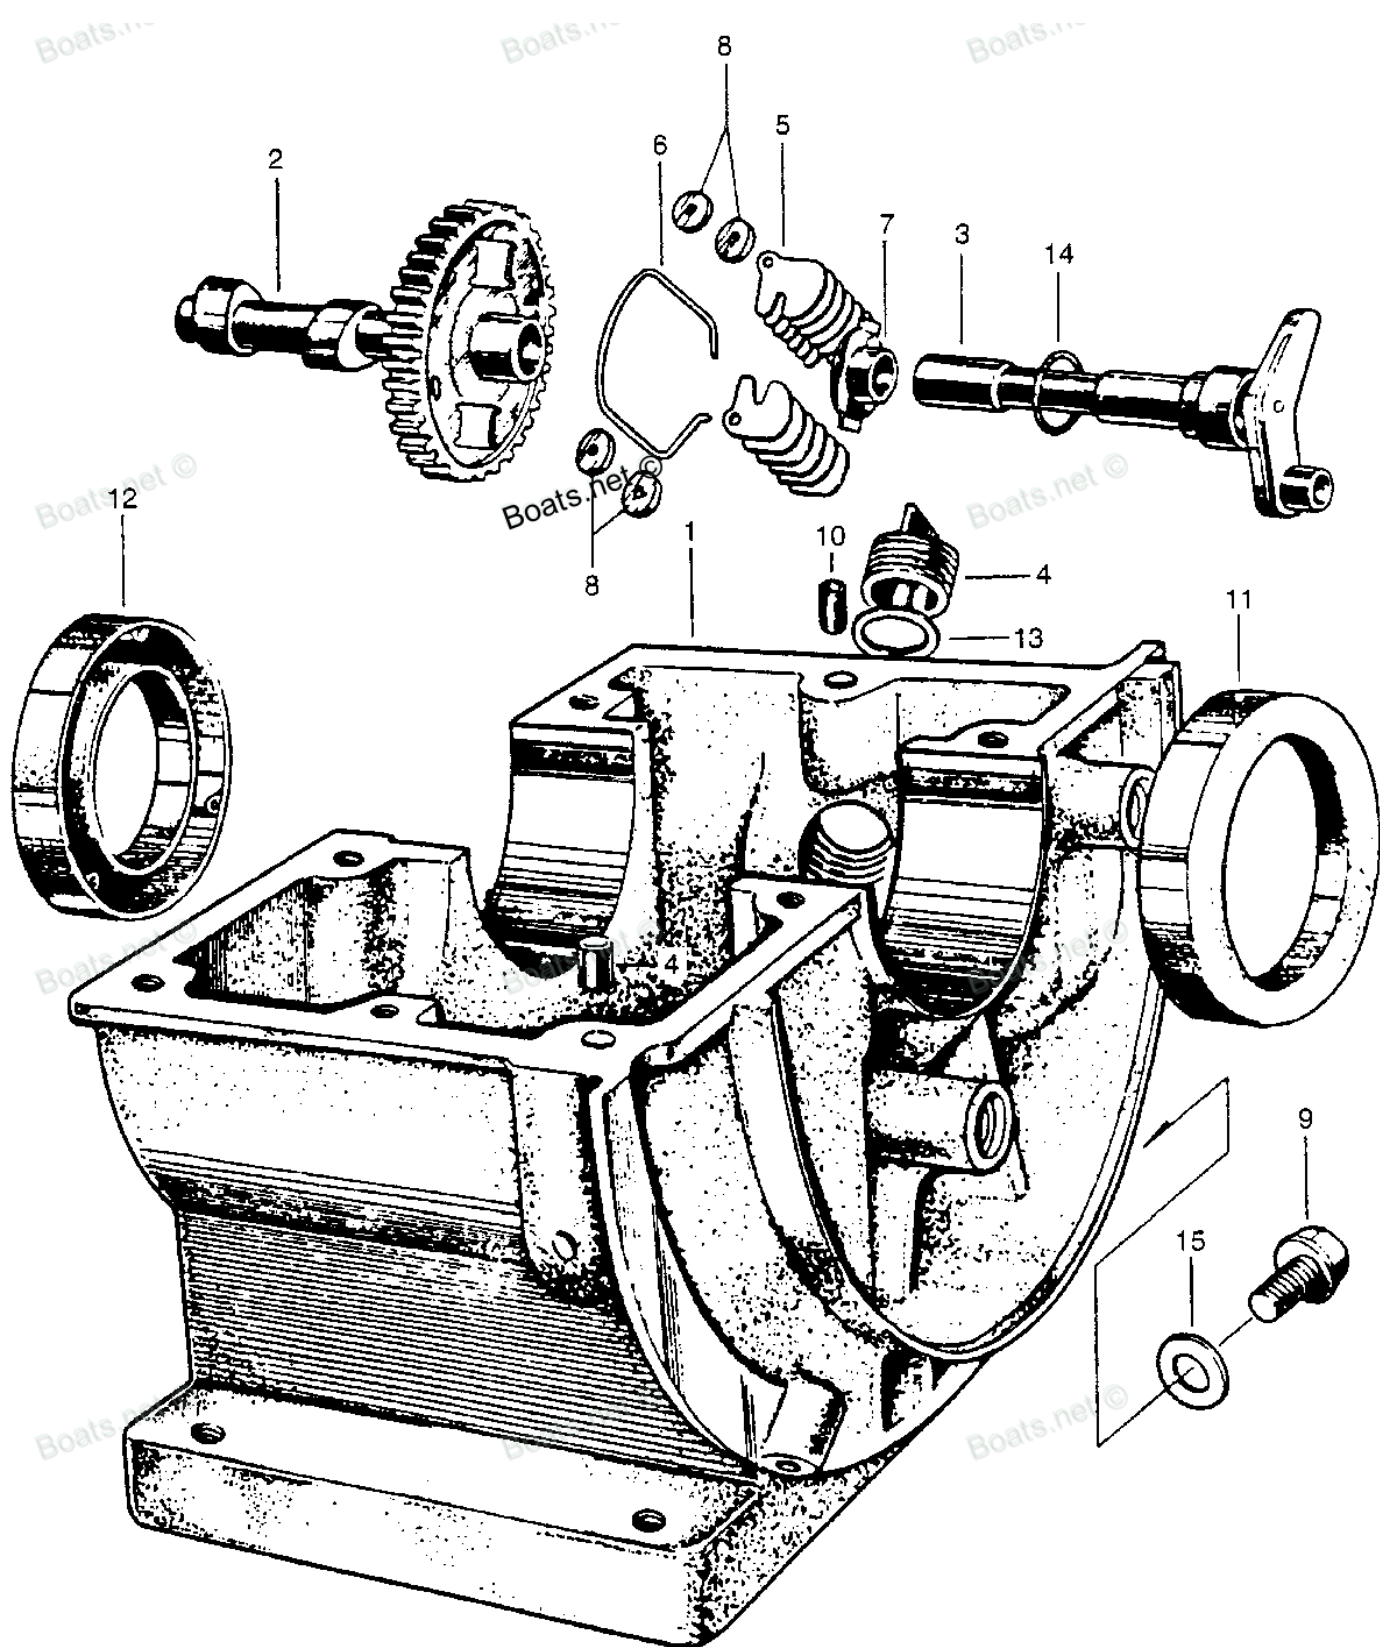

Nb	References	Description	Qty
1	11200-807-640	PAN, OIL (Honda Code 0063214). Use from Engine SN 1000130 to 1000080.	1
1	11200-807-642	PAN, OIL (Honda Code 0083196). Use from Engine SN 1000081.	1
2	14101-805-030	CAMSHAFT (Honda Code 0080531).	1
4	15611-921-000	CAP, OIL (Honda Code 0282806).	1
5	16511-805-000	WEIGHT, GOVERNOR (Honda Code 0064238).	12
6	16515-805-000	CENTER, GOVERNOR WEIGHT (Honda Code 0064246).	1
7	16521-805-010	SLIDER, GOVERNOR (Honda Code 0073619). Use from Engine SN 1245660 to 1007634.	1
7	16521-805-000	SLIDER, GOVERNOR (Honda Code 0064253). Use from Engine SN 1000130 to 1245650.	1
7	16521-805-040	SLIDER, GOVERNOR (Honda Code 0085001). Use from Engine SN 1007635.	1
8	16523-805-000	COLLAR, DISTANCE (Honda Code 0085456). Use from Engine SN 1029926.	4
9	90015-807-640	BOLT, DRAIN PLUG (Honda Code 0064956).	1
11	91201-805-000	OIL SEAL (PJ255510) (Honda Code 0065110).	1