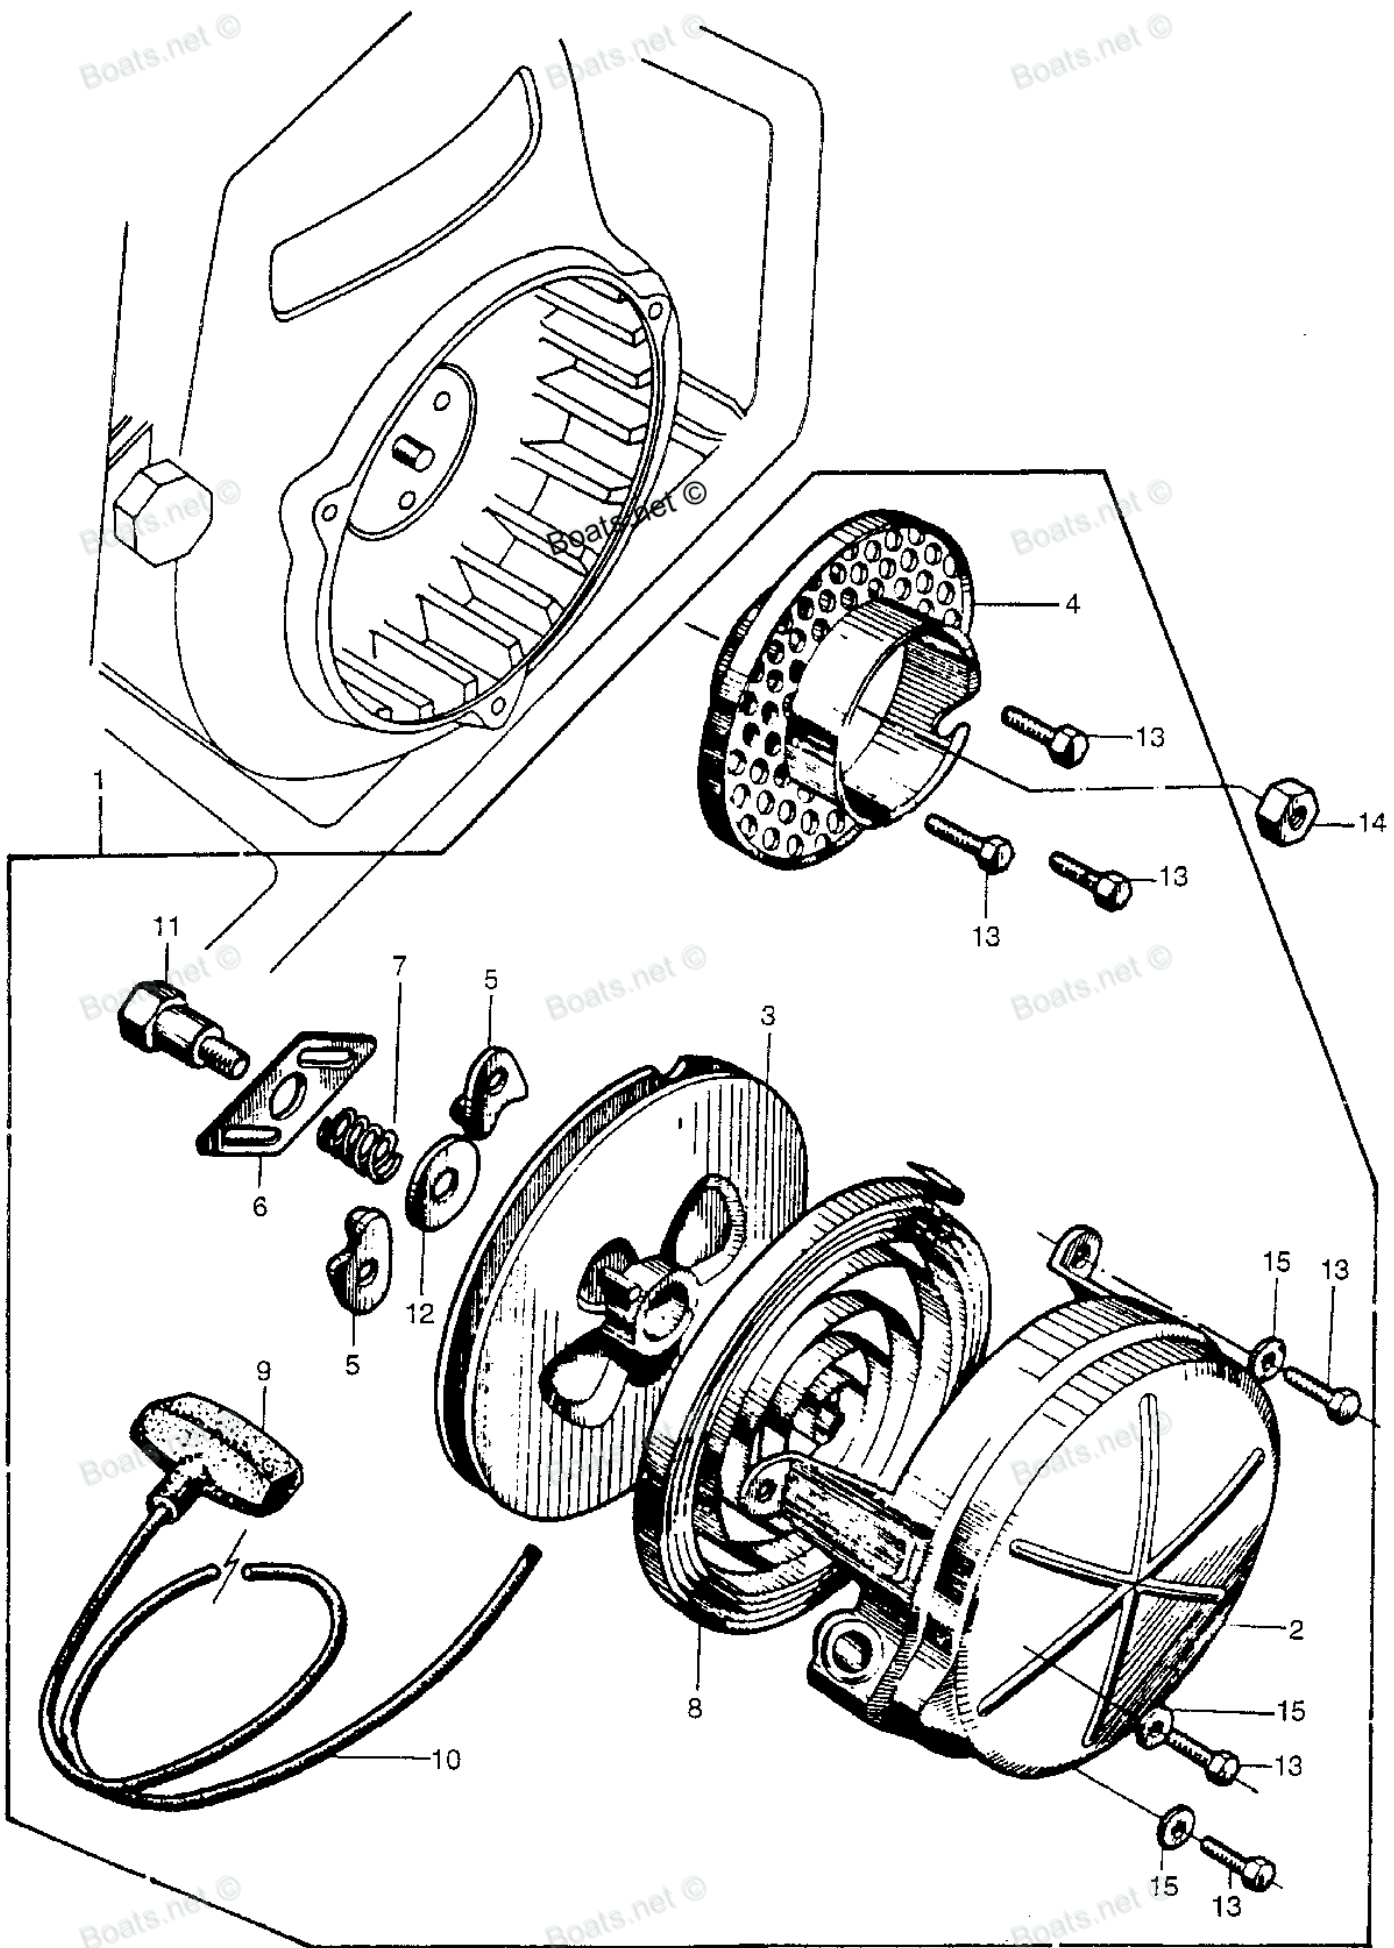

Nb	References	Description	Qty
3	28420-806-810	PULLEY, RECOIL STARTER (Honda Code 0064717).	1
5	28441-806-820	RATCHET, STARTER (Honda Code 4049771).	2
6	28445-805-811	PLATE, FRICTION (Honda Code 0089599).	1
7	28446-806-810	SPRING, FRICTION (Honda Code 0064840).	1
9	28461-950-305	KNOB SET, STARTER (Honda Code 0751933).	1
11	90081-805-811	BOLT, SPECIAL (8MM) (Honda Code 0089607). Use from Engine SN 1033507.	1
11	90081-806-810	BOLT, SPECIAL (8MM) (Honda Code 0064931). Use from Engine SN 1000130 to 1033506.	1
13	92101-06008-0A	BOLT, HEX. (6X8) (Honda Code 2504868).	6
14	94030-08000	NUT, HEX. (8MM) (Honda Code 0114686).	1
15	94101-06800	WASHER, PLAIN (6MM) (Honda Code 0345900).	3