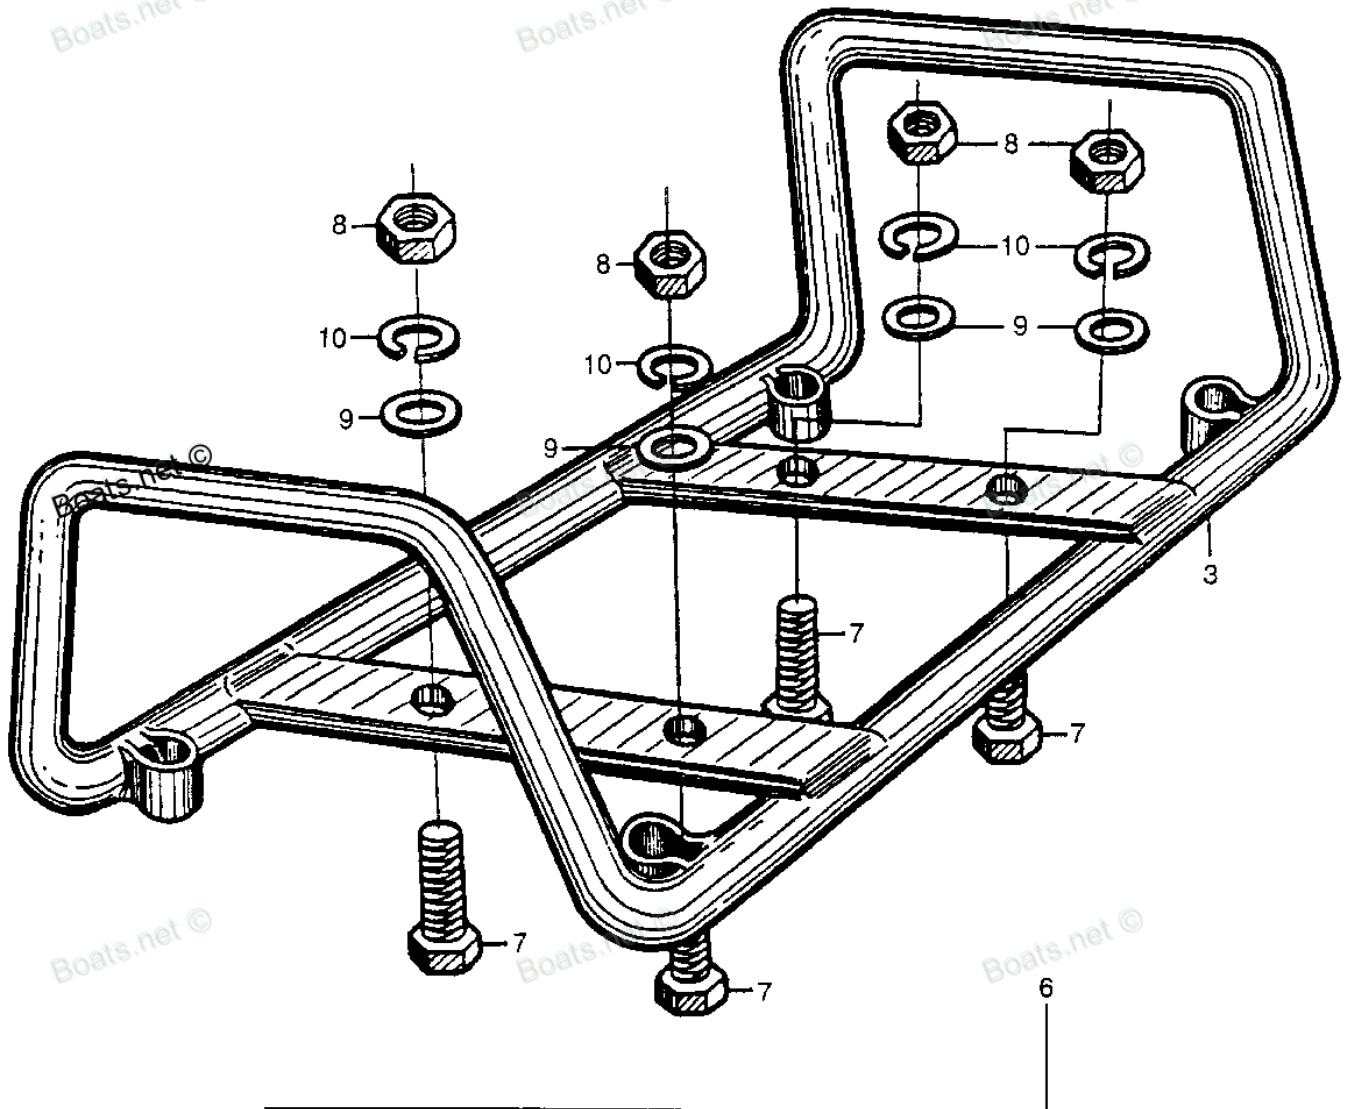

Nb	References	Description	Qty
1	89206-805-000	WRENCH, OPEN END (7MM) (Honda Code 0066647).	1
2	99001-10140	WRENCH (10X14) (OPEN END) (Honda Code 0069245).	1
3	68300-805-810C	BED, ENGINE *R2* (Honda Code 0066738). (SCARLET)	1
4	89216-805-000	WRENCH, SET PLUG (Honda Code 0066621).	1
5	89219-805-000	HANDLE, BOX WRENCH (Honda Code 0066654).	1
6	83010-805-000	TOOL SET (Honda Code 0066597). (NOT AVAILABLE)	1
8	94030-10000	NUT, HEX. (10MM) (Honda Code 0223024).	4
9	94101-10000	WASHER, PLAIN (10MM) (Honda Code 0059113).	4
10	94111-10000	WASHER, SPRING (8MM) (Honda Code 0059006).	4
11	89101-ME5-670	BAG, TOOL (Honda Code 1669480).	1