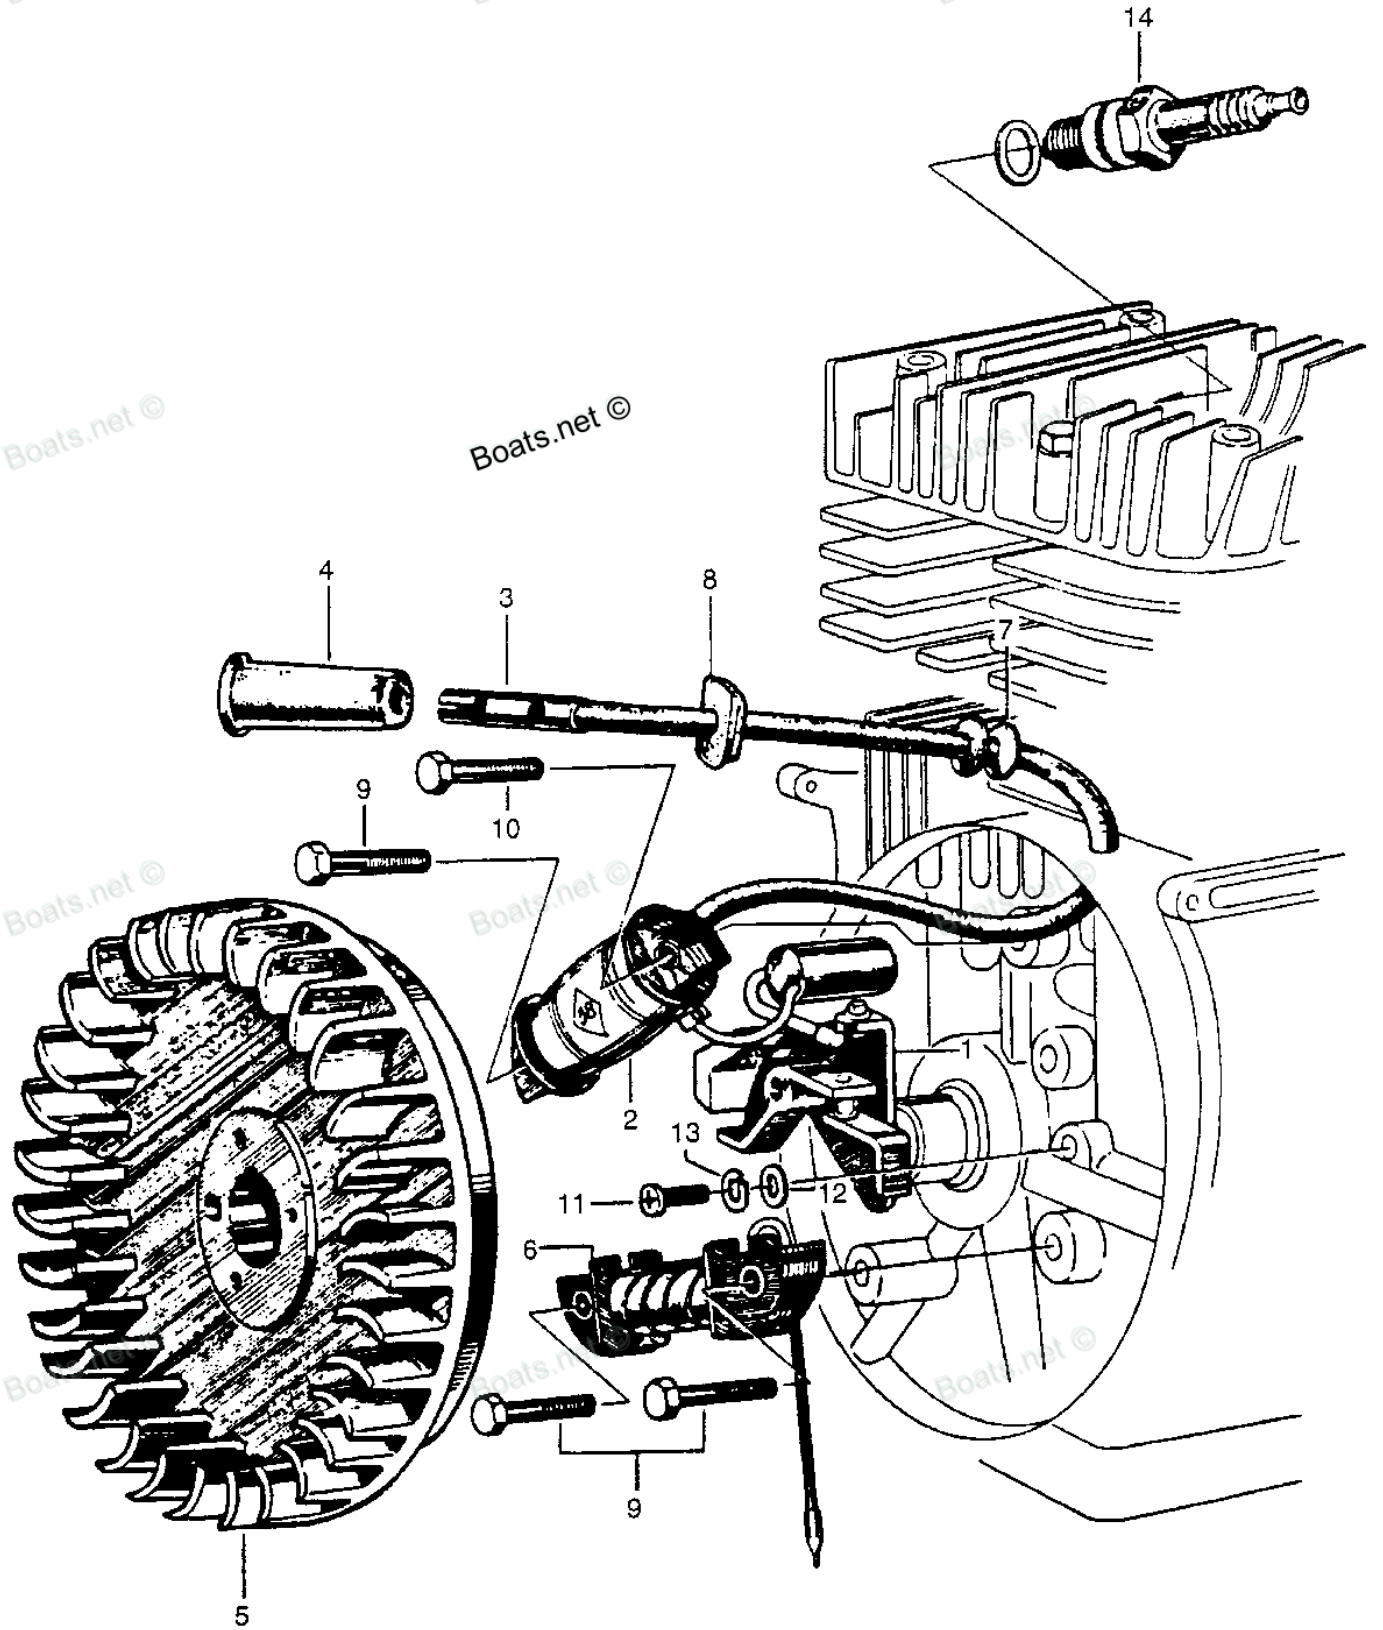

bu

bu

bu

Boats.net ©

Boats.net ©

Boats.net ©

Boats.net ©

Boats.net ©

Boats.net ©

Nb	References	Description	Qty
1	30280-805-024	CONDENSER, BREAKER (Honda Code 0083709). Use from Engine SN 1020781.	1
2	30560-809-013	COIL, IGNITION (Honda Code 4477592). Use from Engine SN 1000130 to 1020747.	1
2	30560-805-020	COIL, IGNITION (Honda Code 0116160). Use from Engine SN 1035755.	1
3	30600-805-000	TERMINAL, IGNITION (Honda Code 0064139). Use from Engine SN 1000130 to 1035754.	1
3	30600-805-010	TERMINAL, IGNITION (Honda Code 0116186). Use from Engine SN 1035755.	1
4	30611-805-000	CAP, IGNITION TERMINAL (Honda Code 0064154). Use from Engine SN 1000130 to 1035754.	1
7	32952-805-010	GROMMET, WIRE (Honda Code 0064105). Use from Engine SN 1000130 to 1035754.	1
7	32952-805-020	GROMMET, WIRE (Honda Code 0116178). Use from Engine SN 1035755.	1
8	32957-805-000	GROMMET, IGNITION WIRE (Honda Code 0116194). Use from Engine SN 1035755.	1
9	92101-06032-0A	BOLT, HEX. (6X32) (Honda Code 3459435).	3
10	92101-06035-0A	BOLT, HEX. (6X35) (Honda Code 3017191).	1
12	94101-05000	WASHER, PLAIN (5MM) (Honda Code 0059055).	1
13	94111-05000	WASHER, SPRING (5MM) (Honda Code 0058966).	1
14	98076-56710	SPARK PLUG (B6HS) (NGK) (Honda Code 0361915).	1
14	98076-56740	SPARK PLUG (B6HS) (NGK) (Honda Code 0059329).	1