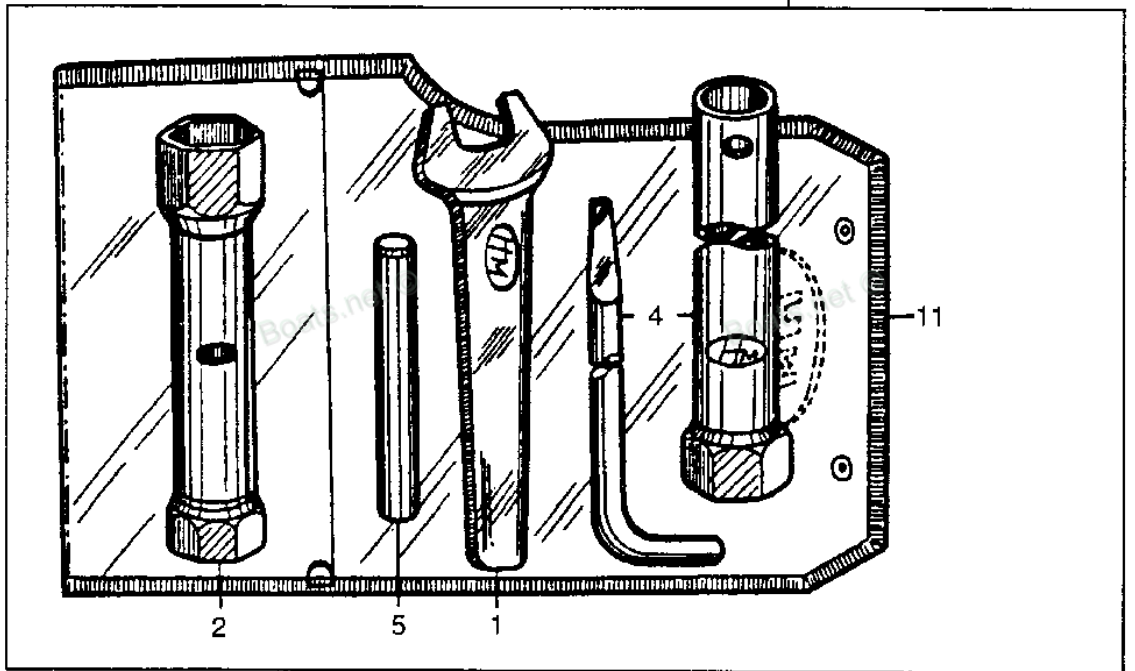

Nb	References	Description	Qty
1	89206-805-000	WRENCH, OPEN END (7MM) (Honda Code 0066647).	1
2	99001-10140	WRENCH (10X14) (OPEN END) (Honda Code 0069245).	1
3	68300-805-810C	BED, ENGINE *R2* (Honda Code 0066738). (SCARLET)	1
4	89216-805-000	WRENCH, SET PLUG (Honda Code 0066621).	1
5	89219-805-000	HANDLE, BOX WRENCH (Honda Code 0066654).	1
6	83010-805-000	TOOL SET (Honda Code 0066597). (NOT AVAILABLE)	1
8	94030-10000	NUT, HEX. (10MM) (Honda Code 0223024).	4
9	94101-10000	WASHER, PLAIN (10MM) (Honda Code 0059113).	4
10	94111-10000	WASHER, SPRING (8MM) (Honda Code 0059006).	4
11	89101-ME5-670	BAG, TOOL (Honda Code 1669480).	1