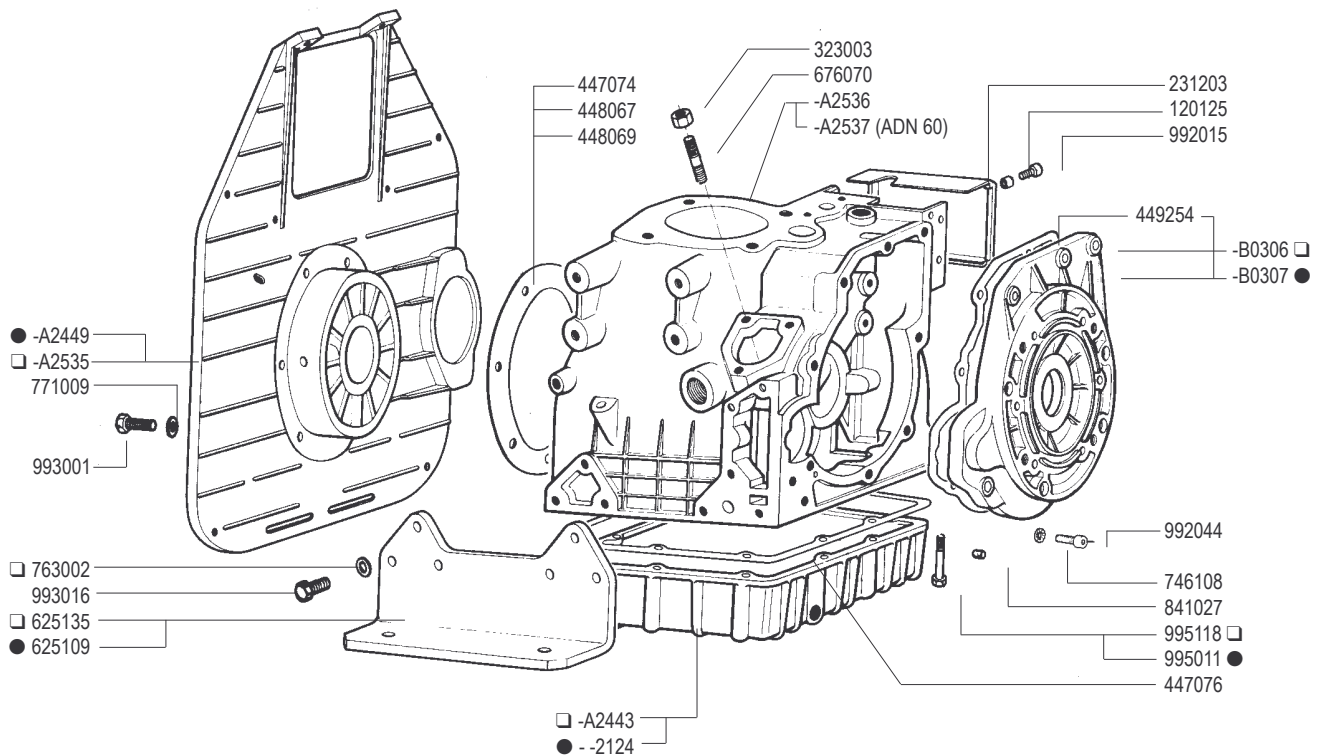

## ADN W - VW

ADN Testa nuova dal N 2260001 - ADN New type cylinder head from Serial N 2260001

cod. -B0369 SHORT BLOCK ADN 37 W  
 cod. -B0371 SHORT BLOCK ADN 43 W  
 cod. -B0373 SHORT BLOCK ADN 45 W

cod. -B0374 SHORT BLOCK ADN 48 W  
 cod. -B0375 SHORT BLOCK ADN 54 W

RICAMBI - SPARE PARTS - ERSATZTEILE - PIECES DETACHEES - REPUESTOS

- ☐ ADN 37-43
- ADN 45-48-54-60

**RICAMBI - SPARE PARTS - ERSATZTEILE - PIECES DETACHEES - REPUESTOS**

- ADN 37-43
- ADN 45-48-54-60

(\*) Cod -B0377