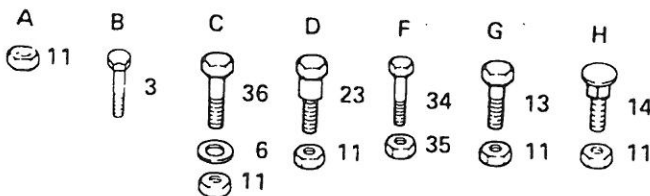

REPAIR PARTS

ROPER LAWN TRACTOR--MODEL NUMBER LT120AR

DRIVE GROUP

KEY NO.	PART NO.	DESCRIPTION
1	109070X	Keeper - Belt
2	108236X	Bracket - Switch
3	17021008	Screw - Tap. Hex Hd. 10 - 24 x 1/2
4	105730X	Keeper - Belt, Engine
5	105732X	V-Belt, Drive
6	19131312	Washer 13/32 x 13/16 x 12 Ga.
7	105864X	Bracket - Suspension
8	106444X	Bracket - Bellcrank
9	108451X	Rod Assembly - Clutch Primary
11	73680600	Nut - Crownlock 3/8 - 16
12	106441X	Bellcrank Assembly
13	74760612	*Bolt - Hex 3/8 - 16 x 3/4
14	72140606	Bolt - Rd. Hd. Sq. Neck 3/8 - 16 x 3/4
15	19171416	Washer 17/32 x 7/8 x 16 Ga.
16	105863X	Arm Assembly - Suspension - L.H.
17	9135R	Retainer - Spring
18	4859J	Idler - Flat
19	73220800	*Nut - Hex 1/2 - 13
20	106308X	Trunnion - Lift Lower
21	73680800	Nut - Crownlock 1/2 - 13
22	105862X	Arm Assembly - Suspension - R.H.
23	105848X	Bolt - Shoulder 3/8 - 16
24	105731X	Pulley - Engine
25	74770720	Bolt - Hex 7/16 - 20 x 1 - 1/4
26	10040700	*Washer - Lock 7/16
27	74760644	*Bolt - Hex 3/8 - 16 x 2 - 3/4
28	4470J	Spacer
29	106190X	Clamp
30	106294X	Strap - Locator
31	106903X	Keeper, Belt, L.H.
32	106904X	Keeper, Belt, R.H.
33	4921H	Spring - Retainer
34	74760512	*Bolt, Hex 5/16 - 18 x 3/4
35	73680500	Nut, Lock 5/16 - 18
36	74760616	*Bolt - Hex 3/8 - 16 x 1
37	76020412	Pin - Cotter 1/8 x 3/4
38	19131410	Washer 13/32 x 7/8 x 10 Ga.

*STANDARD HARDWARE--PURCHASE LOCALLY