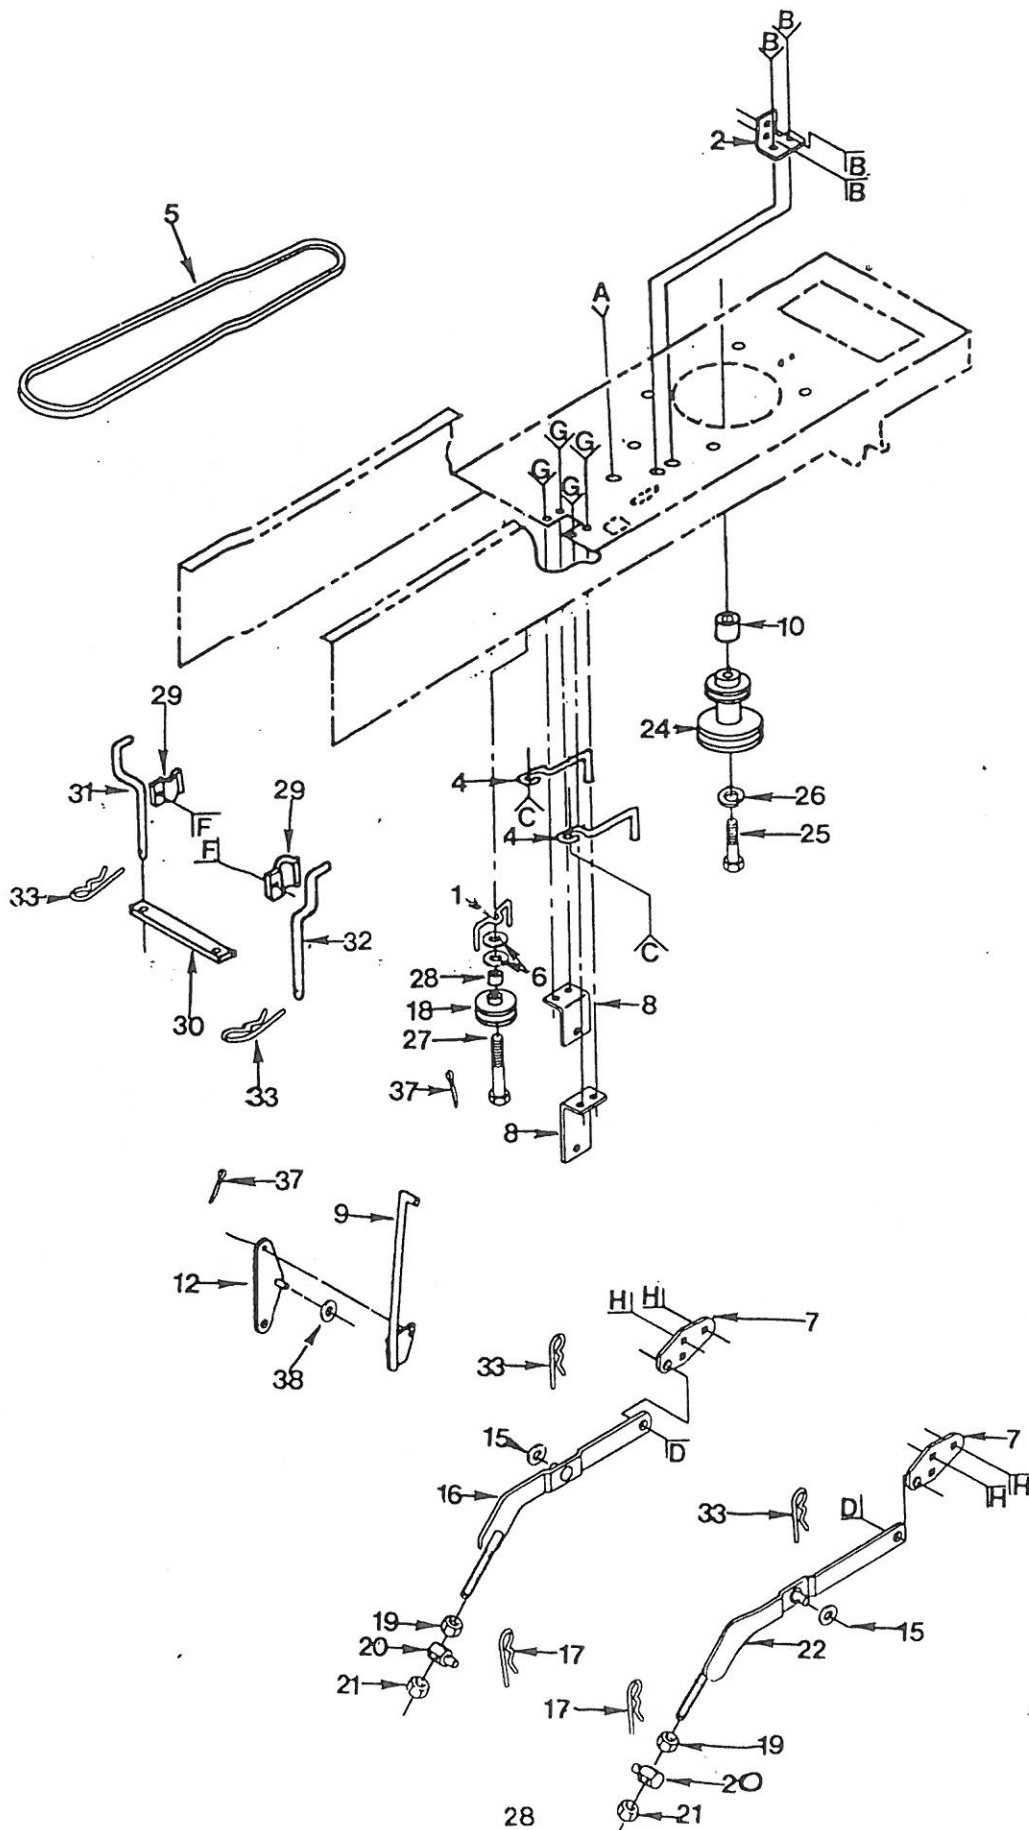

REPAIR PARTS
DRIVE GROUP

ROPER LAWN TRACTOR--MODEL NUMBER LT120AR

REPAIR PARTS

ROPER LAWN TRACTOR--MODEL NUMBER LT120AR

DRIVE GROUP

KEY NO.	PART NO.	DESCRIPTION
1	109070X	Keeper - Belt
2	108236X	Bracket - Switch
3	17021008	Screw - Tap. Hex Hd. 10 - 24 x 1/2
4	105730X	Keeper - Belt, Engine
5	105732X	V-Belt, Drive
6	19131312	Washer 13/32 x 13/16 x 12 Ga.
7	105864X	Bracket - Suspension
8	106444X	Bracket - Bellcrank
9	108451X	Rod Assembly - Clutch Primary
11	73680600	Nut - Crownlock 3/8 - 16
12	106441X	Bellcrank Assembly
13	74760612	*Bolt - Hex 3/8 - 16 x 3/4
14	72140606	Bolt - Rd. Hd. Sq. Neck 3/8 - 16 x 3/4
15	19171416	Washer 17/32 x 7/8 x 16 Ga.
16	105863X	Arm Assembly - Suspension - L.H.
17	9135R	Retainer - Spring
18	4859J	Idler - Flat
19	73220800	*Nut - Hex 1/2 - 13
20	106308X	Trunnion - Lift Lower
21	73680800	Nut - Crownlock 1/2 - 13
22	105862X	Arm Assembly - Suspension - R.H.
23	105848X	Bolt - Shoulder 3/8 - 16
24	105731X	Pulley - Engine
25	74770720	Bolt - Hex 7/16 - 20 x 1 - 1/4
26	10040700	*Washer - Lock 7/16
27	74760644	*Bolt - Hex 3/8 - 16 x 2 - 3/4
28	4470J	Spacer
29	106190X	Clamp
30	106294X	Strap - Locator
31	106903X	Keeper, Belt, L.H.
32	106904X	Keeper, Belt, R.H.
33	4921H	Spring - Retainer
34	74760512	*Bolt, Hex 5/16 - 18 x 3/4
35	73680500	Nut, Lock 5/16 - 18
36	74760616	*Bolt - Hex 3/8 - 16 x 1
37	76020412	Pin - Cotter 1/8 x 3/4
38	19131410	Washer 13/32 x 7/8 x 10 Ga.