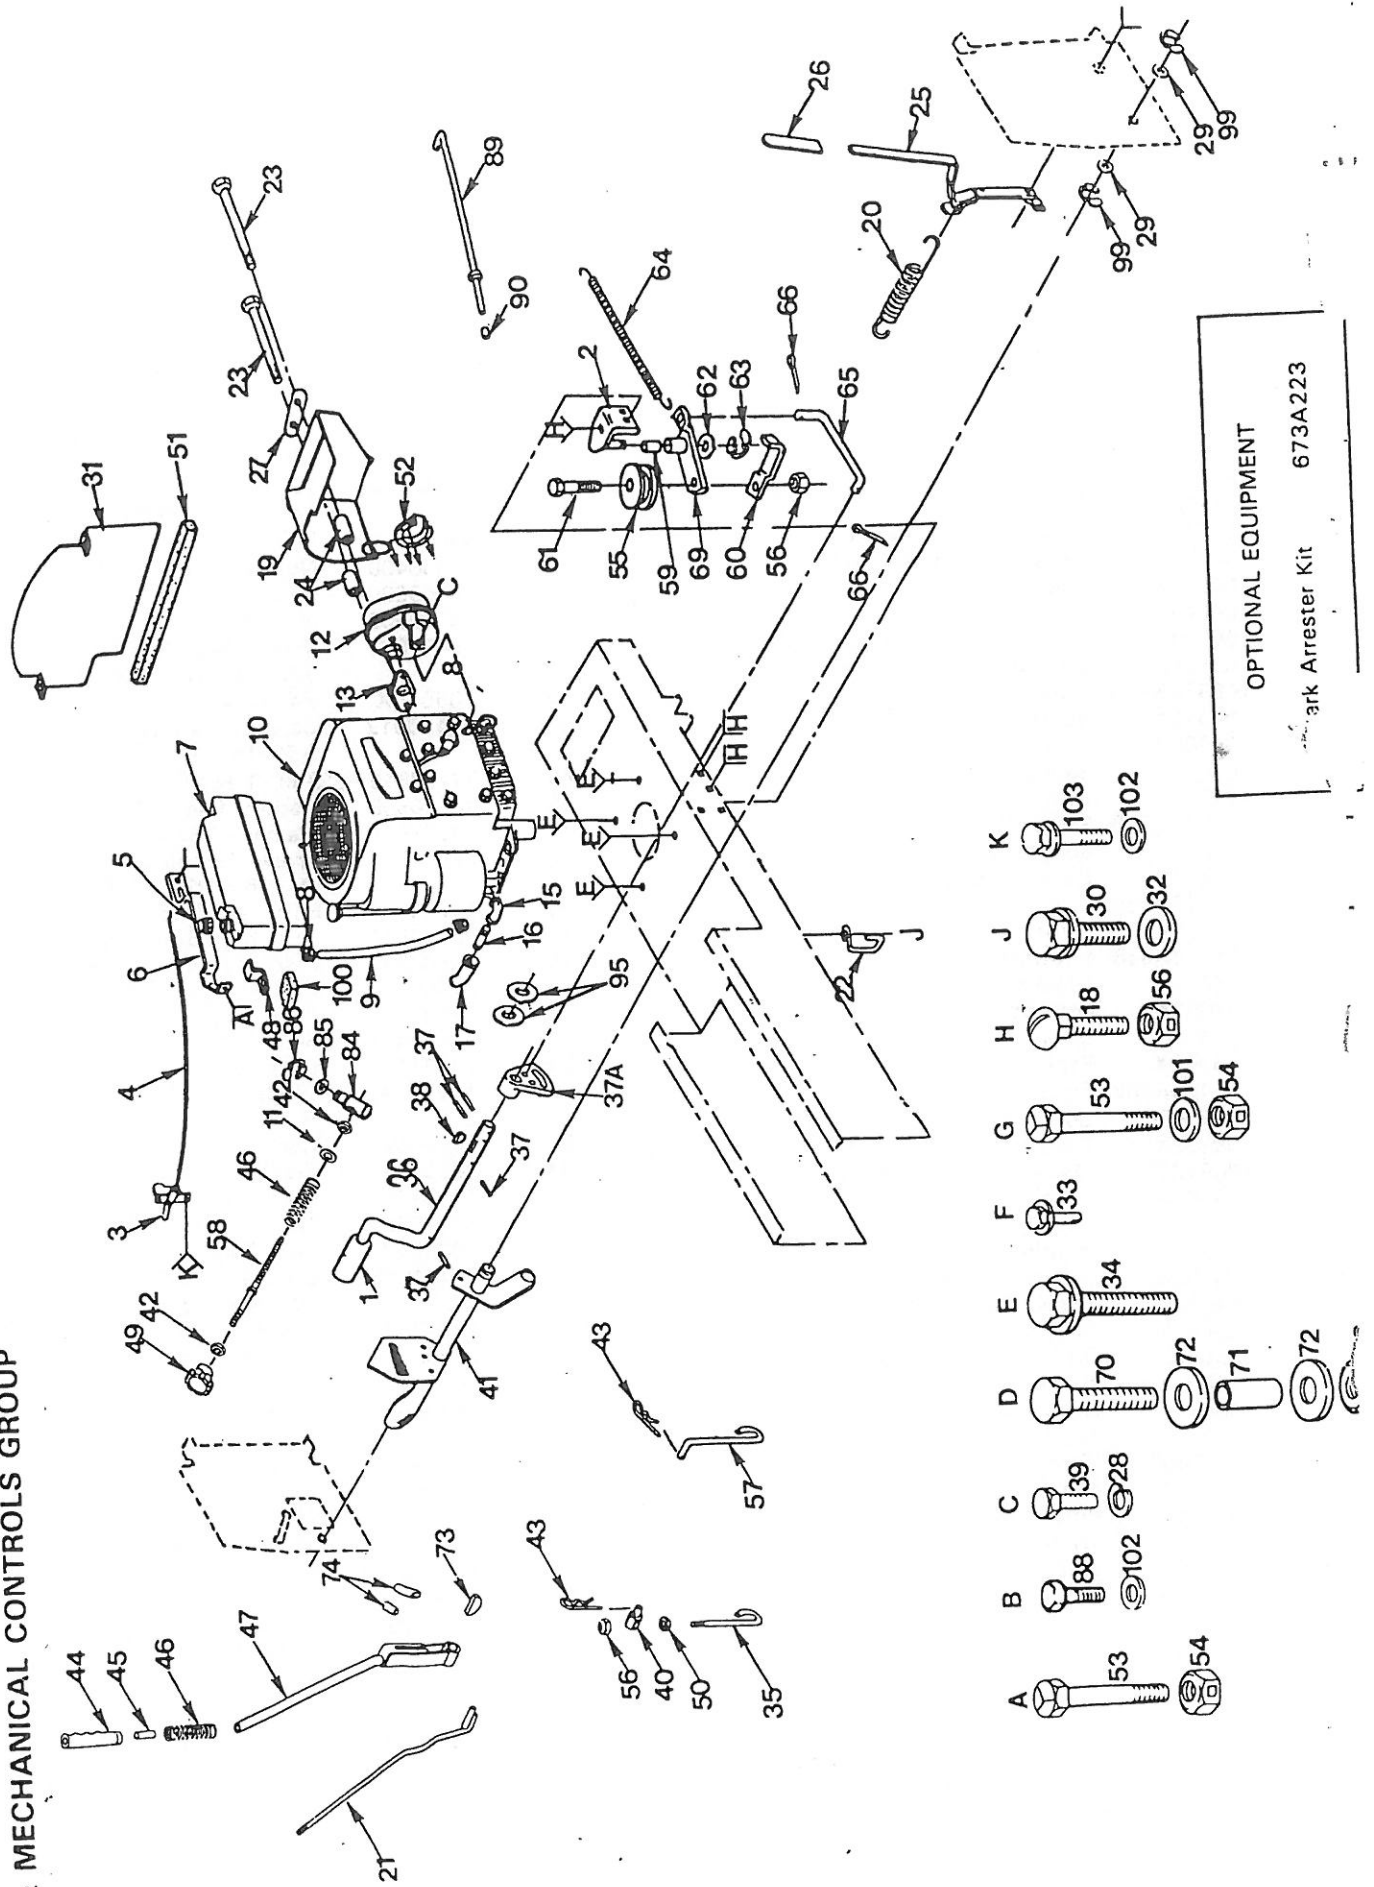

ROPER LAWN TRACTOR--MODEL NUMBER LT120AR
ENGINE BRIGGS & STRATTON--MODEL NUMBER 281707, TYPE NUMBER 0133-01

POWER & MECHANICAL CONTROLS GROUP

POWER & MECHANICAL CONTROLS GROUP
ROPER LAWN TRACTOR--MODEL NUMBER LT120AR

KEY NO.	PART NO.	DESCRIPTION	KEY NO.	PART NO.	DESCRIPTION
1	8883R	Pedal Cover	44	106019X	Grip - Handle
2	105724X	Bracket Assembly - Clutch	45	105723X	Plunger - Lever, Hand
3	61159	Knob - Throttle Control	46	2876H	Spring
4	101336K	Control - Throttle (Inc. Key No. 3)	47	104597X	Lever Assembly, Hand Kit (Inc. Key No. 5, 45, 46 and 2 each 74)
5	8504J	Fuel Cap	48	104799X	Brace - Tank
6	104800X	Support - Tank, Fuel	49	100734K	Handle - Adjust, Lift
7	3615J	Tank - Fuel	51	104915X	Strip - Foam 14.5"
8	6999R	Hose Clamp	52	101326L	Deflector - Muffler
9	7833R	Fuel Line	53	74780512	* Bolt - Hex 5/16 - 18 x 3/4 Gr. 5
10	281707	Engine Briggs & Stratton, Type No. 0133-01	54	73680500	Locknut 5/16 - 18 Gr. B
11	19131016	Washer 13/32 x 5/8 x 16 Ga.	55	106298X	Pulley - Idler
12	101273M	Muffler	56	73680600	Locknut 3/8 - 16
13	1407J	Gasket - Exhaust	57	105856X	Link - Lift
15	13240300	90° Street Elbow 3/8 NPT	58	100735K	Rod - Adjust, Lift
16	13280328	Std. Pipe Nipple 3/8 - 18 NPT x 3 - 1/2	59	105706X	Bearing
17	13200300	90° Elbow 3/8 NPT	60	106499X	Retainer - Belt
18	72140606	Bolt - Rd. Hd. Sq. Neck 3/8 - 16 x 3/4	61	74760624	* Bolt - Hex 3/8 - 16 x 1 - 1/2
19	104910X	Baffle Assembly - Muffler	62	207J	Washer - Hardened
20	102727X	Spring - Extension	63	12000039	Ring - Klip
21	104598X	Rod Assembly - Lever	64	105709X	Spring - Return, Clutch
22	104777X	Retainer - Belt, Chassis, L.H.	65	105710X	Link - Clutch
23	74780572	Bolt - Hex 5/16 - 18 x 4 - 1/2	66	76020412	Pin - Cotter 1/8 x 3/4
24	101496X	Spacer - Split	69	105705X	Bellecrank Assembly (Inc. Key No. 59)
25	106983X	Handle - Clutch Attachment	70	74760624	* Bolt - Hex 3/8 - 16 x 1 - 1/2
26	4617J	Grip - Handle	71	108056X	Bushing - Handle, Clutch
27	104909X	Clip - Muffler	72	19121612	Washer 3/8 x 1 x 12 Ga.
28	10040400	Lockwasher 1/4	73	8330H	Woodruff Key 1/4 x 1
29	19292016	Washer 29/32 x 1 - 1/4 x 16 Ga.	74	23180606	Set Screw - Hex Socket Forged Headless 3/8 - 16 x 3/8
30	17490612	Screw - Hex Washer Thd. Rolling 3/8 - 16 x 3/4	84	101272K	Trunion - Stop, Depth
31	104913X	Baffle - Vertical	85	19151216	Washer 15/32 x 3/4 x 16 Ga.
32	19131312	Washer 13/32 x 13/16 x 12 Ga.	86	12000037	Klip Ring
33	17210806	Screw - Hex Washer Hd. No. 8 - 32 x 3/8	88	17720410	Screw Hex Washer Head Thread Cutting 1/4 - 20 x 5/8
34	17490620	Screw - Hex Washer Hd. Thread Rolling 3/8 - 16 x 1 - 1/4 Type TT	89	105844X	Rod - Brake, Park
35	105855X	Link - Lift, Adjustable	90	71673	Plunger Cap
36	109037X	Shaft - Pedal, Foot	94	76020308	Cotter Pin 3/32 x 1/2
37	1572H	Roll Pin 3/16 x 1	95	19252016	Washer 25/32 x 1 - 1/4 x 16 Ga.
37A	106918X	Arm - Brake	99	12000029	Klip Ring
38	2228M	Woodruff Key	100	6431J	Pad - Spacer
39	74780408	* Bolt - Hex 1/4 - 20 x 1/2 Gr. 5	101	19111416	Washer 11/32 x 7/8 x 16 Ga.
40	106204X	Trunion, Lift	102	19091016	* Washer 9/32 x 5/8 x 16 Ga.
41	109104X	Shaft Assembly - Lift			* STANDARD HARDWARE--PURCHASE LOCALLY
42	73350600	* Nut - Hex Jam 3/8 - 16			
43	4939M	Retainer Spring