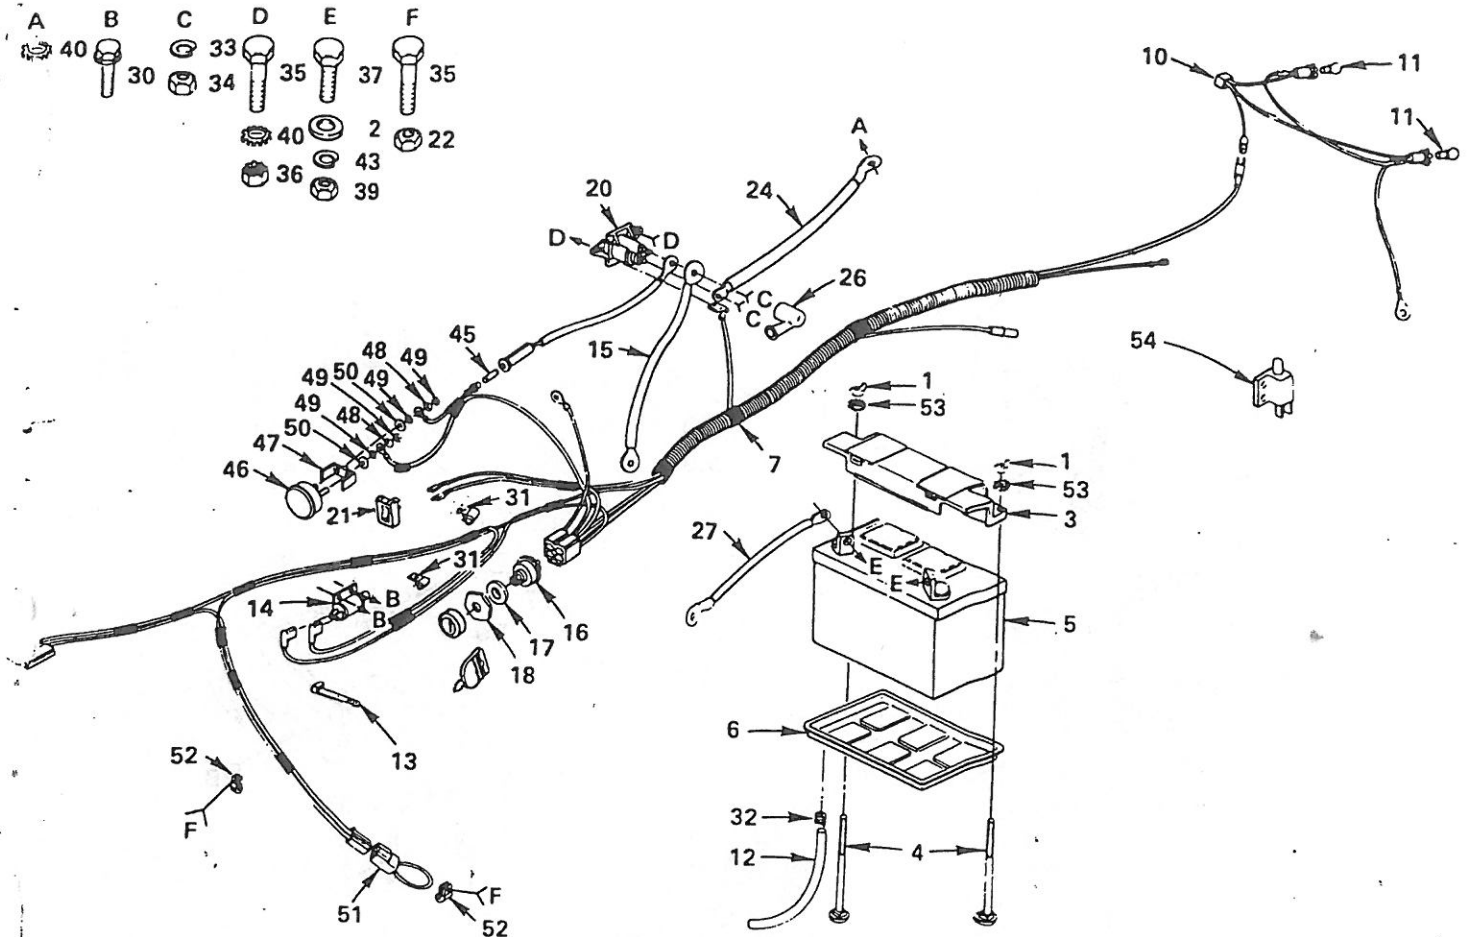

REPAIR PARTS

ROPER LAWN TRACTOR--MODEL NUMBER LT120AR

ELECTRICAL

KEY NO.	PART NO.	DESCRIPTION	KEY NO.	PART NO.	DESCRIPTION
1	73490400	* Wing Nut 1/4 - 20	27	2955J	Cable - Battery (Battery to Ground)
2	19091016	Washer 9/32 x 5/8 x 16 Ga.	30	17541208	Screw - Hex Washer Hd. Thd. Rolling Type TT No. 12 - 24 x 1/2
3	105371X	Guard - Terminal	31	2751R	Clip - Fuel Line
4	72240460	Battery Bolt (Bolt - Carriage, Rd. Hd, Sq. Neck 1/4 - 20 x 7 - 1/2)	32	6999R	Clamp - Hose
5	104921X	Battery	33	10090400	Lockwasher 1/4
6	105372X	Battery Tray	34	73350400	* Nut - Hex Jam 1/4 - 20
7	108055X	Harness - Ignition	35	74780408	* Bolt - Hex 1/4 - 20 x 1/2 Gr. 5
10	7661J	Harness - Light Socket	36	73510400	Nut - Keps, Hex 1/4 - 20
11	7662J	Bulb - Light	37	74760412	* Bolt - Hex 1/4 - 20 x 3/4
12	100541K	Tube - Battery Tray	39	73220400	* Nut - Hex 1/4 - 20
13	7192J	Cable Tie	40	11050400	Washer - Lock 1/4 Ext. Tooth
14	7755R	Switch - Interlock	43	10040400	* Lockwasher 1/4
15	2957J	Cable - Battery (Battery to Solenoid)	45	6374R	Fuse - 30 Amp.
16	4406R	Ignition Switch	46	9433R	Ammeter
17	11151000	Lockwasher - Internal Tooth 5/8	47	6009J	Bracket - Ammeter
18	3258J	Nut - Hex 5/8 - 32	48	6952J	Lockwasher No. 10
19	7552H	Key	49	6953J	Nut No. 10
20	2008J	Solenoid	50	6951J	Washer 7/32 x 1/2 x 18 Ga.
21	4482J	Switch - Light	51	102501X	Loop - Wire
22	73680400	Nut - Hex 1/4 - 20	52	235R	Clip - Insulated
23	7320R	Nut - Hex	53	11030400	Lockwasher - Int./Ext. 1/4
24	5907J	Cable - Battery (Solenoid to Starter)	54	104445X	Switch - Interlock
25	19151116	Washer 15/32 x 11/16 x 16 Ga.	...	101539X	Sheet - Instruction, Tractor 15° Slope
26	719J	Terminal Cover (For Solenoid)	...	106962X	Owners Manual