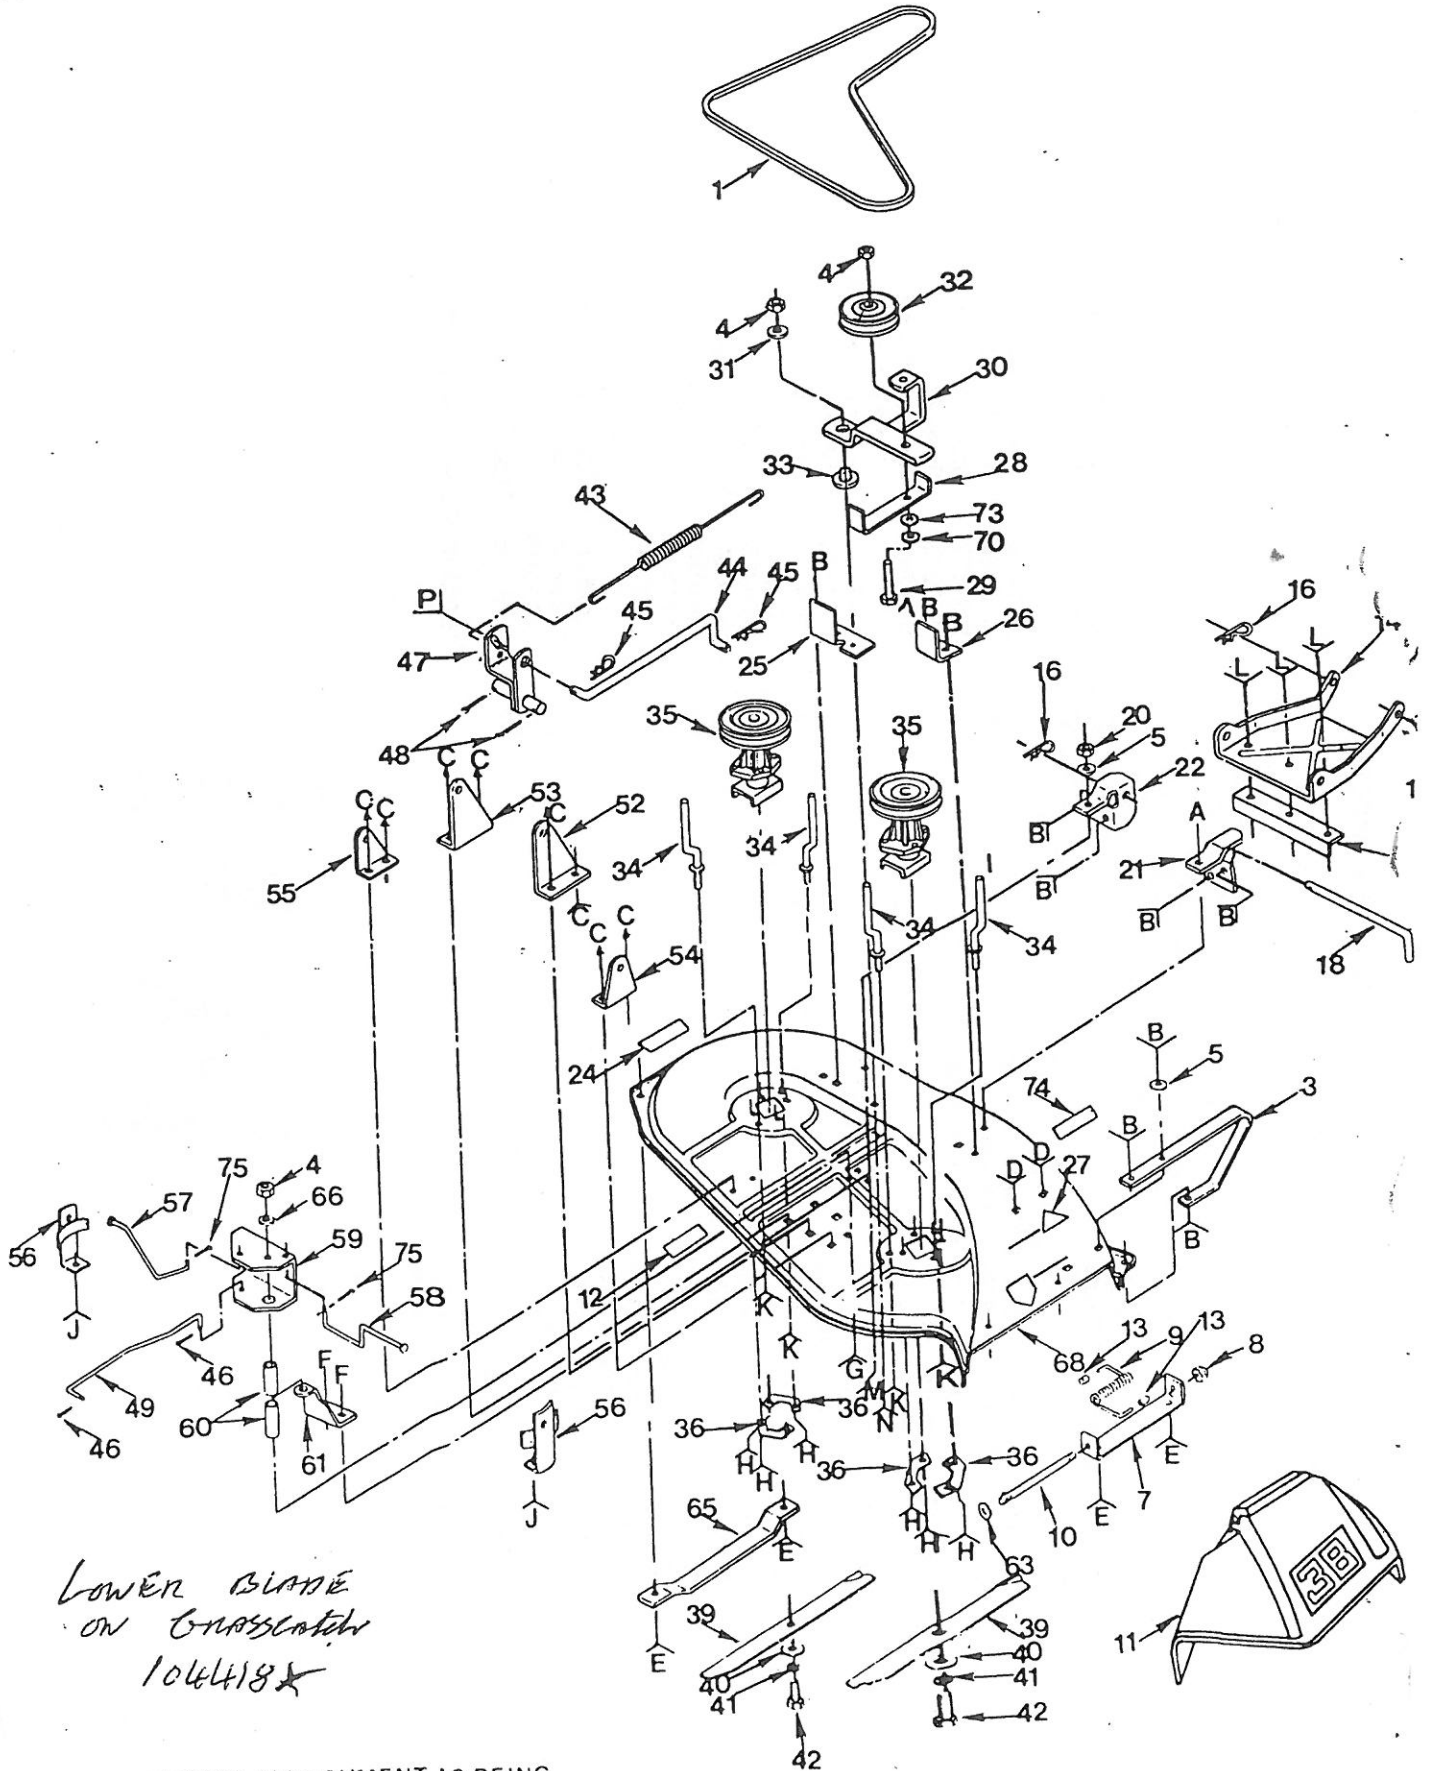

REPAIR PARTS

ROPER LAWN TRACTOR--MODEL NUMBER LT120AR

38" MOWER

IF REAR BAGGER ATTACHMENT IS BEING USED, REFER TO REAR BAGGER OWNERS MANUAL FOR BLADE PART NO.

REPAIR PARTS

38" MOWER

ROPER LAWN TRACTOR--MODEL NUMBER LT120AR

EY O.	PART NO.	DESCRIPTION	KEY NO.	PART NO.	DESCRIPTION
1	106085X	V-Belt			
2	105689X	Housing	39	106634X	Blade, 38" ¹⁴³⁹⁷⁸ 121263X
3	8417J	Runner, R.H.	40	19132012	Washer 13/32 x 1 - 1/4 x 12 Ga.
4	73680600	Nut, Lock, 3/8 - 16	41	10030600	*Washer, Lock, 3/8
5	19111216	Washer, 11/32 x 3/4 x 16 Ga.	42	74610624	*Bolt, Hex 3/8 - 24 x 1 - 1/2 Gr. 5
6	72140505	Bolt, Carr., 5/16 - 18 x 5/8	43	108250X	Spring, Ext.
7	105896X	Bracket, Deflector	44	108235X	Rod - Clutch, Mower
8	5846R	Nut	45	4921H	Spring - Retainer
9	106734X	Spring, Deflector	46	76020312	*Pin - Cotter, 3/32 x 3/4
10	106735X	Rod - Hinge	47	108068X	Rock Shaft Assembly
11	106736X	Deflector - Shield	48	76020616	Pin, Cotter, 3/16 x 1
12	105814X	Decal	49	108247X	Rod, Brake, Primary
13	105304X	Cap	50	72140606	*Bolt, Carriage 3/8 - 16 x 3/4
14	105662X	Link, Parallel	52	108243X	Bracket, Pivot, R.H.
	105744X	Pin - Hinge, Front	53	108241X	Bracket, Pivot, L.H.
	3146R	Spring - Retainer	54	105857X	Bracket, Susp., Rear, R.H.
	105872X	Stop, Link	55	108673X	Bracket, Susp., Rear, L.H.
	105743X	Pin - Hinge, Rear	56	106578X	Brake Assembly
19	74760612	*Bolt, 3/8 - 16 x 3/4	57	106463X	Rod, Brake, Secondary L.H.
20	73680500	Nut, Lock 5/16 - 18	58	108249X	Rod, Brake, Secondary, R.H.
21	105659X	Bracket, Lift, R.H.	59	106456X	Bracket, Brake, Pivot
22	105660X	Bracket, Lift, L.H.	60	100672K	Spacer, Brake
23	72140506	*Bolt, Carriage 5/16 - 18 x 3/4	61	100673L	Bracket, Support
24	3713J	Instruction - Caution Decal	63	19111016	Washer, 11/32 x 5/8 x 16 Ga.
25	106295X	Support, Arm	64	74760684	Bolt, 3/8 - 18 x 5 - 1 4
26	105850X	Stop, Deck, Front	65	7631J	Runner, L.H.
27	106975X	Decal - Safety Standard	66	19131614	Washer 13/32 x 1 x 14 Ga.
	106461X	Guide, Belt	67	72140610	Bolt, Carr. 3/8 - 16 x 1 - 1/4
29	74760632	*Bolt 3/8 - 16 x 2	68	78850	Decal - Warning
30	108832X	Arm, Idler Assembly	70	19131316	*Washer -13/32 x 13/16 x 16 Ga.
31	106902X	Spacer	71	19141610	Washer 7/16 x 1 x 10 Ga.
32	102403X	Pulley, Idler	72	72110606	Bolt, Carriage 3/8 - 16 x 3/4
33	106513X	Washer, Wear, 1/16	73	19132012	Washer 13/32 x 1 - 1/4 x 12 Ga.
34	102669X	Keeper, Belt	74	106679X	Decal - Warning
35	105891X	Mandrel Assembly ^{124687X}	75	76020308	Pin, Cotter 3/32 x 1 2
36	100668L	Plate, Support, Mandrel	76	72110506	Bolt, Carriage 5/16 - 18 x 3 4
37	17490612	Screw, Hex Washer Hd. 3/8 - 16 x 3/4	77	74760412	Bolt - Hex 1/4 - 20 x 3/4
	17490620	Screw, Hex Washer Hd. 3/8 - 16 x 1 - 1/4	78	109893X	Washer - Special
			79	73680400	Nut - Lock 1/4 - 20

*STANDARD HARDWARE--PURCHASE LOCALLY