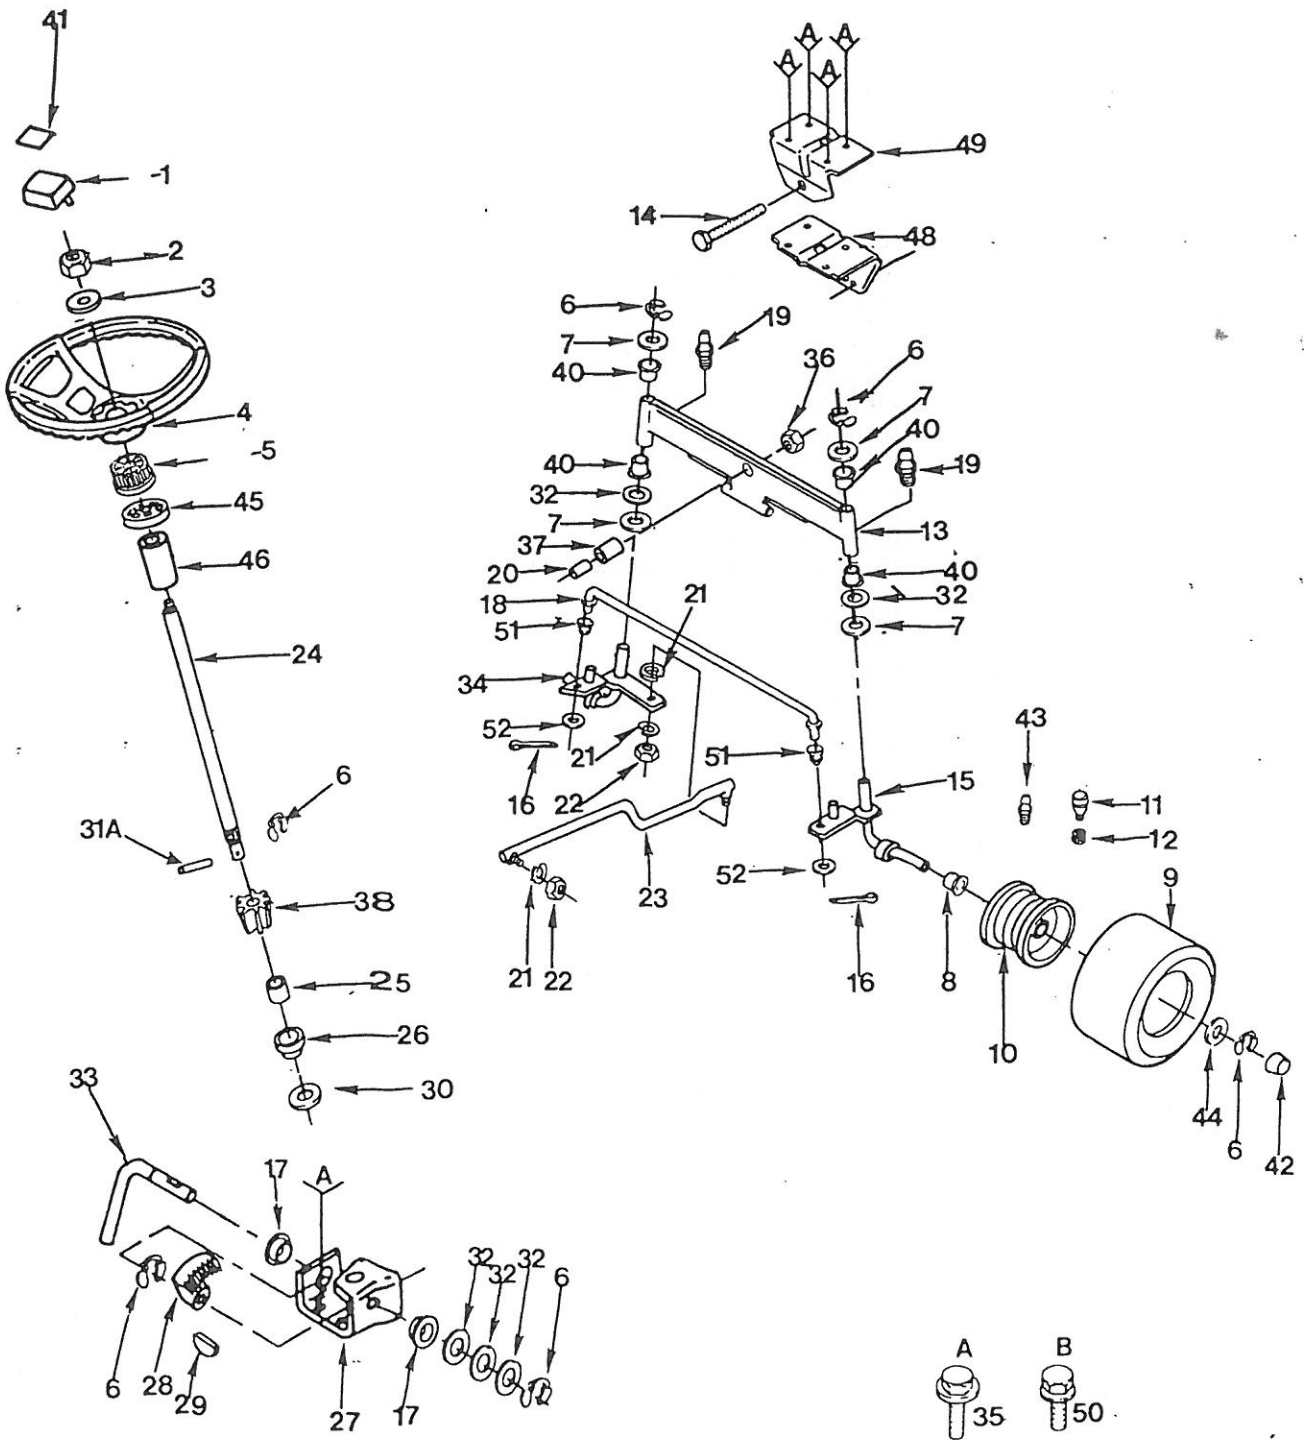

REPAIR PARTS

ROPER LAWN TRACTOR--MODEL NUMBER LT120AR

STEERING, FRONT AXLE AND WHEELS

REPAIR PARTS

ROPER LAWN TRACTOR--MODEL NUMBER LT120AR

STEERING, FRONT AXLE AND WHEELS

KEY NO.	PART NO.	DESCRIPTION
1	100710L	Insert - Steering Wheel
2	73360800	*Nut - Hex Jam 1/2 - 20
3	100712K	Washer 17/32 x 2 - 1/4 x .160
4	100713N	Steering Wheel 13"
4A	100711L	Adapter - Wheel, Steering
5	109816X	Nyliner - Snap-In
6	12000029	Klipring
7	19252016	Washer 25/32 x 1 - 1/4 x 16 Ga.
8	9040H	Bearings - Wheel, Front
9	106222X	Tire - 15 x 6.00 - 6 (Tubeless)
---	59904	Tube - Tire (not furnished with Tractor)
10	106732X	Rim Assembly - 6" Front (Inc. 2 each Key No. 8)
11	65139	Stem - Valve
12	59192	Cap - Valve
13	108075X	Axle Assembly - Front
14	74761060	Bolt - Hex 5/8 - 11 x 3 - 3/4
15	105654X	Spindle Assembly - R.H.
16	76020412	Pin - Cotter 1/8 x 3/4
18	105715X	Tie Rod
19	6855M	Fitting - Grease
20	105726X	Bearing
21	10040600	*Lockwasher 3/8
22	73610600	*Nut - Hex 3/8 - 24
23	105727X	Drag Link
24	109556X	Shaft Assembly - Steering
25	74580	Spacer
26	1554J	Bushing - Steering Rod
27	109432X	Bracket Assembly - Steering
28	108684X	Gear - Sector
29	106126X	Woodruff Key 3/16 x 3/4
30	19212016	Washer 21/32 x 1 - 1/4 x 16 Ga.
31A	2882J	Drive Pin 3/16 x 1
32	6266H	Hardened Washer (1 - 3 as required)
33	108683X	Rod - Steering
34	105656X	Spindle Assembly - L.H.
35	17490612	Screw - Hex Washer Hd, Thread Forming Type TT 3/8 - 16 x 3/4
36	73901000	Nut - Lock Flange, 5/8 - 11
37	105725X	Spacer
40	3366R	Bearing
41	104590X	Decal - Steering Wheel
42	104757X	Cap - Hub, Front
43	278H	Grease Fitting
44	19252616	Washer 25/32 x 1 - 5/8 x 16 Ga.
45	106943X	Spacer - Shaft, Steering
46	106944X	Tube - Shaft, Steering
48	105664X	Support - Saddle, Front
49	105663X	Support - Saddle, Rear
50	17490508	Screw - Hex Washer Thd, Rolling 5/16 - 18 x 1/2
51	102792X	Bushing
52	19131416	Washer 13/32 x 7/8 x 16 Ga.
54	108685X	Gear - Pinion
55	101930X	Washer - Hardened

*STANDARD HARDWARE--PURCHASE LOCALLY