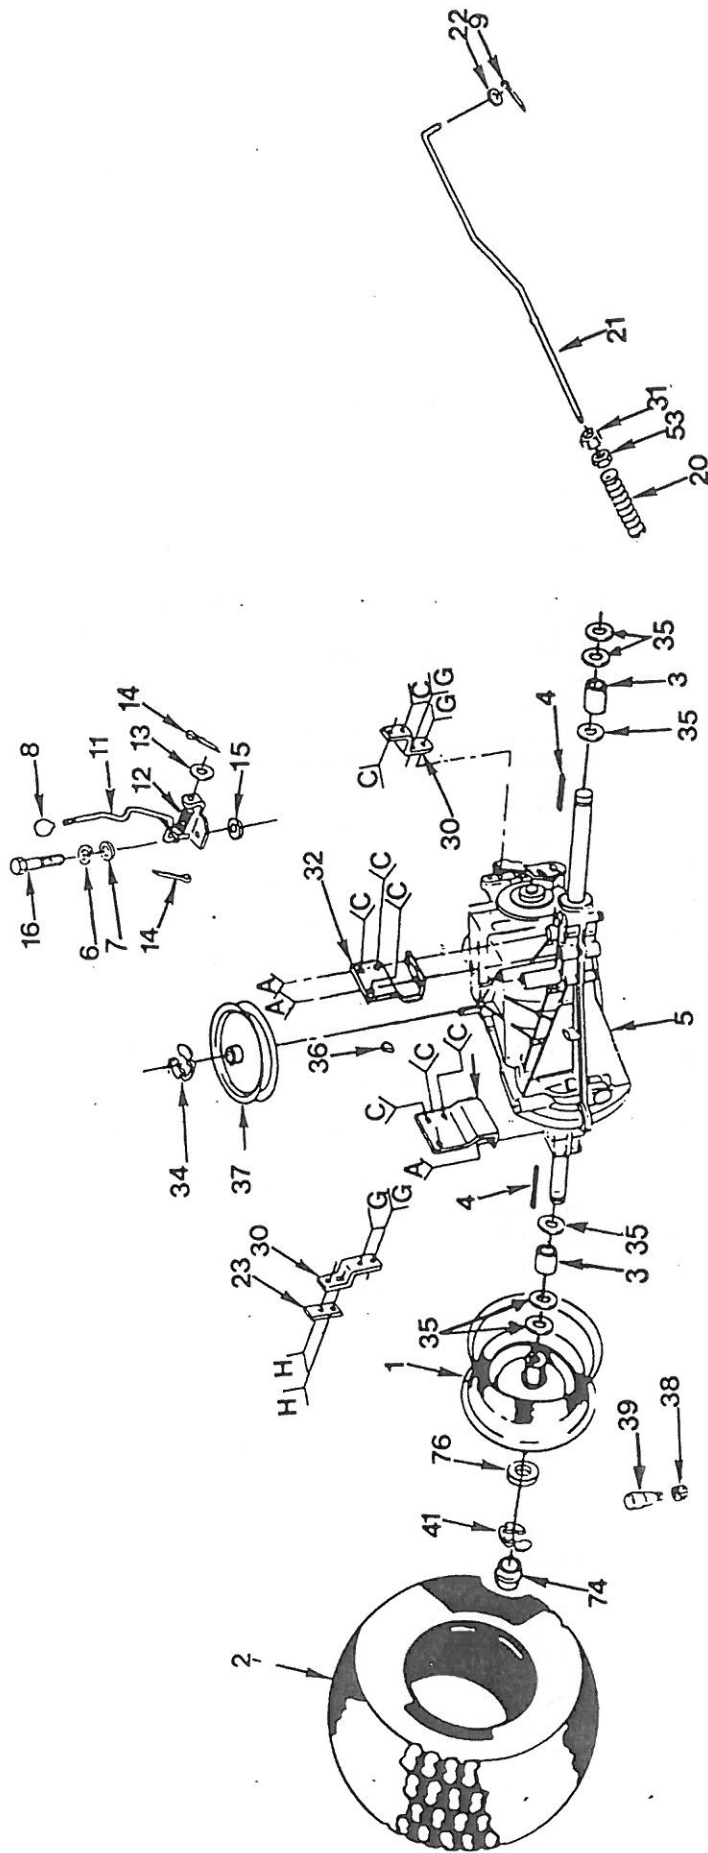

REPAIR PARTS

ROPER LAWN TRACTOR--MODEL NUMBER LT120AR

STEERING, FRONT AXLE AND WHEELS

KEY NO.	PART NO.	DESCRIPTION
1	100710L	Insert - Steering Wheel
2	73360800	*Nut - Hex Jam 1/2 - 20
3	100712K	Washer 17/32 x 2 - 1/4 x .160
4	100713N	Steering Wheel 13"
4A	100711L	Adapter - Wheel, Steering
5	109816X	Nyliner - Snap-In
6	12000029	Klipring
7	19252016	Washer 25/32 x 1 - 1/4 x 16 Ga.
8	9040H	Bearings - Wheel, Front
9	106222X	Tire - 15 x 6.00 - 6 (Tubeless)
---	59904	Tube - Tire (not furnished with Tractor)
10	106732X	Rim Assembly - 6" Front (Inc. 2 each Key No. 8)
11	65139	Stem - Valve
12	59192	Cap - Valve
13	108075X	Axle Assembly - Front
14	74761060	Bolt - Hex 5/8 - 11 x 3 - 3/4
15	105654X	Spindle Assembly - R.H.
16	76020412	Pin - Cotter 1/8 x 3/4
18	105715X	Tie Rod
19	6855M	Fitting - Grease
20	105726X	Bearing
21	10040600	*Lockwasher 3/8
22	73610600	*Nut - Hex 3/8 - 24
23	105727X	Drag Link
24	109556X	Shaft Assembly - Steering
25	74580	Spacer
26	1554J	Bushing - Steering Rod
27	109432X	Bracket Assembly - Steering
28	108684X	Gear - Sector
29	106126X	Woodruff Key 3/16 x 3/4
30	19212016	Washer 21/32 x 1 - 1/4 x 16 Ga.
31A	2882J	Drive Pin 3/16 x 1
32	6266H	Hardened Washer (1 - 3 as required)
33	108683X	Rod - Steering
34	105656X	Spindle Assembly - L.H.
35	17490612	Screw - Hex Washer Hd, Thread Forming Type TT 3/8 - 16 x 3/4
36	73901000	Nut - Lock Flange, 5/8 - 11
37	105725X	Spacer
40	3366R	Bearing
41	104590X	Decal - Steering Wheel
42	104757X	Cap - Hub, Front
43	278H	Grease Fitting
44	19252616	Washer 25/32 x 1 - 5/8 x 16 Ga.
45	106943X	Spacer - Shaft, Steering
46	106944X	Tube - Shaft, Steering
48	105664X	Support - Saddle, Front
49	105663X	Support - Saddle, Rear
50	17490508	Screw - Hex Washer Thd, Rolling 5/16 - 18 x 1/2
51	102792X	Bushing
52	19131416	Washer 13/32 x 7/8 x 16 Ga.
54	108685X	Gear - Pinion
55	101930X	Washer - Hardened

*STANDARD HARDWARE--PURCHASE LOCALLY

REPAIR PARTS

ROPER LAWN TRACTOR--MODEL NUMBER LT1120AR

DRIVE GROUP