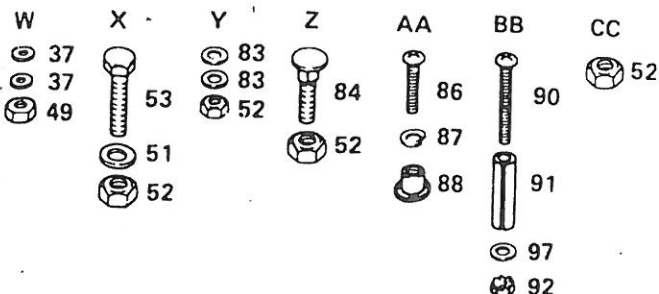

REPAIR PARTS ENCLOSURES

ROPER LAWN TRACTOR--MODEL NUMBER LT120AR

REPAIR PARTS

ROPER LAWN TRACTOR--MODEL NUMBER LT120AR

ENCLOSURES

EY O.	PART NO.	DESCRIPTION	KEY NO.	PART NO.	DESCRIPTION
2	108563X	Decal - Side Panel	55	17211010	Screw - Hex Washer Hd. Tapping 10 - 16 x 5/8
3	108442X358	Panel - Side, L.H.	56	104755X	"J" Fastener
4	105414X	Decal - Dash	57	17490612	Screw - Hex Washer Hd. Thd. Rolling 3/8 - 16 x 3/4 Type TT
5	106099X	Dashboard	59	17490512	Screw - Hex Washer Hd. Thd. Rolling 5/16 - 18 x 3/4 Type TT
6	104783X	Dash Assembly - Lower	60	7605J	Bolt - Shoulder 1/4 - 20
7	108456X	Decal - Instruction	62	73680400	Nut - Crownlock 1/4 - 20
8	109641X	Grommet	63	74760620	*Bolt - Hex 3/8 - 16 x 1 - 1/4
9	106965X	Plate - Support, Battery	64	73510600	Nut - Keps 3/8 - 16
10	104786X	Support Assembly - Dash	65	17490608	Screw - Hex Washer Hd. Thd. Forming 3/8 - 16 x 1/2 Type TT
11	105037X	Foam - Strip	66	105516X	Pan - Seat
12	104643X	Decal - Hood, L.H.	67	17490612	Screw - Hex Washer Hd. Thd. Rolling 3/8 - 16 x 3/4 Type TT
13	106784X	Strap Assembly - Hinge, Rear	69	74780816	*Bolt - Hex 1/2 - 13 x 1 Gr. 5
14	104618X	Strap Assembly - Hinge, Front	70	10110800	*Washer - Lock 1/2
15	108370X358	Hood	71	19171912	Washer 17/32 x 1 - 3/8 x 12
	104613X	Bezel Assembly	72	17431008	Screw - Hex Head Self Tapping No. 10 - 16 x 1/2 Type B
	106395X	Lens	73	74780512	*Bolt - Hex 5/16 - 18 x 3/4 Gr. 5
	104632X	Support - Grill, L.H.	74	73510500	Nut - Keps 5/16 - 18
	104801X	Grill Assembly	75	105509X	Bracket Assembly - Fender
J	104634X358	Strap - Grill	76	74180512	Screw - Mach. Cross Thd. 5/16 - 18 x 3/
21	104633X	Support - Grill, R.H.	77	5479J	Plug - Dash
22	104644X	Decal - Hood, R.H.	78	17490412	Screw - Hex Washer Hd. 1/4 - 20 x 3/4
24	108443X358	Panel - Side, R.H.	79	106974X	Decal - Opei - Caution
25	106976X	Panel - Dash, R.H.	80	106300X	Guide - Belt, Lower, Engine, Pulley, R.H.
26	105464X358	Footrest - R.H.	81	105505X	Cover - Access
27	108971X	Chassis	82	105514X	Clamp - Spring
28	102481X	Drawbar	83	19132012	Washer 13/32 x 1 - 1/4 x 12 Ga.
29	104808X	Decal - Frame	84	72140606	*Bolt - Carriage 3/8 - 16 x 3/4
1	106966X	Panel - Dash, L.H.	85	108256X	Pad - Footrest
2	105465X358	Footrest - L.H.	86	74191008	Screw - Cross Recess Pan Hd. Machine 10 - 24 x 1/2
34	73680500	Locknut - Gripco 5/16 - 18	87	10071000	*Washer - Lock No. 10
36	108263X	Saddle	88	2029J	Nut - Weld
37	19091216	Washer 9/32 x 3/4 x 16 Ga.	89	100225L	Latch - Hood
38	106301X	Guide - Belt, Lower, Engine, Pulley, L.H.	90	74981020	Screw - Machine Cross Recess 10 - 24 x 1 - 1/4
39	1554J	Bushing - Steering	91	7206J	Spacer - Split 10 x 3/4
40	106202X	Reflector - Taillight	92	73731000	Nut - Keps 10 - 24
42	104810X	Decal - Fender, Roper	93	105511X	Strap Assembly - Fender
	106855X	Seat	94	105513X	Bracket - Pivot, Seat
	105512X	Spring - Compression	95	105529X	Bolt - Shoulder 5/16 - 18
	108057X358	Fender	96	105531X	Nut - Push
47	4900J	Decal - Clutch/Brake	97	19070818	Washer 7/32 x 1/2 x 18 Ga.
48	8022J	Plug - Dash	98	105813X	Decal - V-Belt Drive
49	10090400	*Washer - Lock 1/4	99	2751R	Schematic, Tractor
50	73220400	*Nut - Hex 1/4 - 20	100	109412X	Clip - Fuel Line
51	74760612	*Bolt - Hex 3/8 - 16 x 3/4			Cap - Spring
52	19131312	Washer 13/32 x 13/16 x 12 Ga.			
53	73680600	Nut - Crownlock 3/8 - 16			
	74760616	*Bolt - Hex 3/8 - 16 x 1			