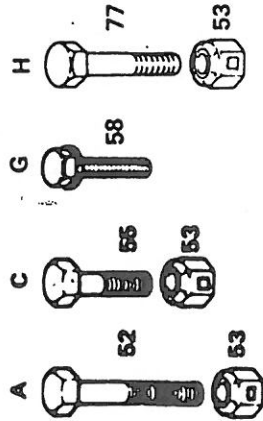

KEY NO.	PART NO.	DESCRIPTION	KEY NO.	PART NO.	DESCRIPTION
1	106108X	Rim Assembly - 8" Rear	30	105842X	Strap - Torque
2	106268X	Tire - 18 x 9.50 - 8 (Tubeless)	31	73350600	Nut - Hex Jam 3/8 - 16
...	7152J	Tube - Tire (not furnished with Tractor)	32	109167X	Bracket - Transaxle
3	109502X	Spacer - Split	34	12000028	Ring - Klip
4	2703J	Key - Square 3/16 x 2	35	19252016	Washer 25/32 x 1 - 1/4 x 16 Ga. (2 to 4 as required)
5	110076X	Transaxle Foote, 5 Speed, Model No. 4150-42 (see pages 36 and 37 for parts breakdown)	36	2228M	Woodruff Key 3/16 x 3/4
6	10040400	Washer - Lock 1/4	37	105703X	Pulley - Input
7	19091210	Washer 9/32 x 3/4 x 10 Ga.	38	59192	Cap - Valve
8	106933X	Knob - Control	39	65139	Stem - Valve
9	76020412	Cotter Pin 1/8 x 3/4	41	12000001	E-Ring
10	106919X	Plate - Rod, Shift	52	74760644	*Bolt - Hex 3/8 - 16 x 2 - 3/4
11	105699X	Rod - Shifter	53	73680600	Nut - Crownlock, 3/8 - 16
12	105700X	Spring - Torsion	55	74760612	*Bolt - Hex 3/8 - 16 x 3/4
13	19151216	Washer 15/32 x 3/4 x 16 Ga.	58	17490512	Screw Hex Washer Hd. Thd. Form. Type TT 5/16 - 18 UNC x 3/4
14	76020416	*Pin, Cotter 1/8 x 1	74	104757X	Cap - Hub, Rear
15	105701X	Washer - Shift Plate	75	73930600	Nut - Centerlock 3/8 - 16
16	71040412	Bolt - Hex 1/4 - 28 x 3/4 Gr. 8	76	19252616	Washer 25/32 x 1 - 5/8 x 16 Ga.
20	106888X	Spring - Rod, Brake	77	74760616	*Bolt - Hex 3/8 - 16 x 1
21	105752X	Rod - Brake			
22	19131316	*Washer 13/32 x 13/16 x 16 Ga.			
23	106157X	Plate - Strap, Torque			

*STANDARD HARDWARE--PURCHASE LOCALLY