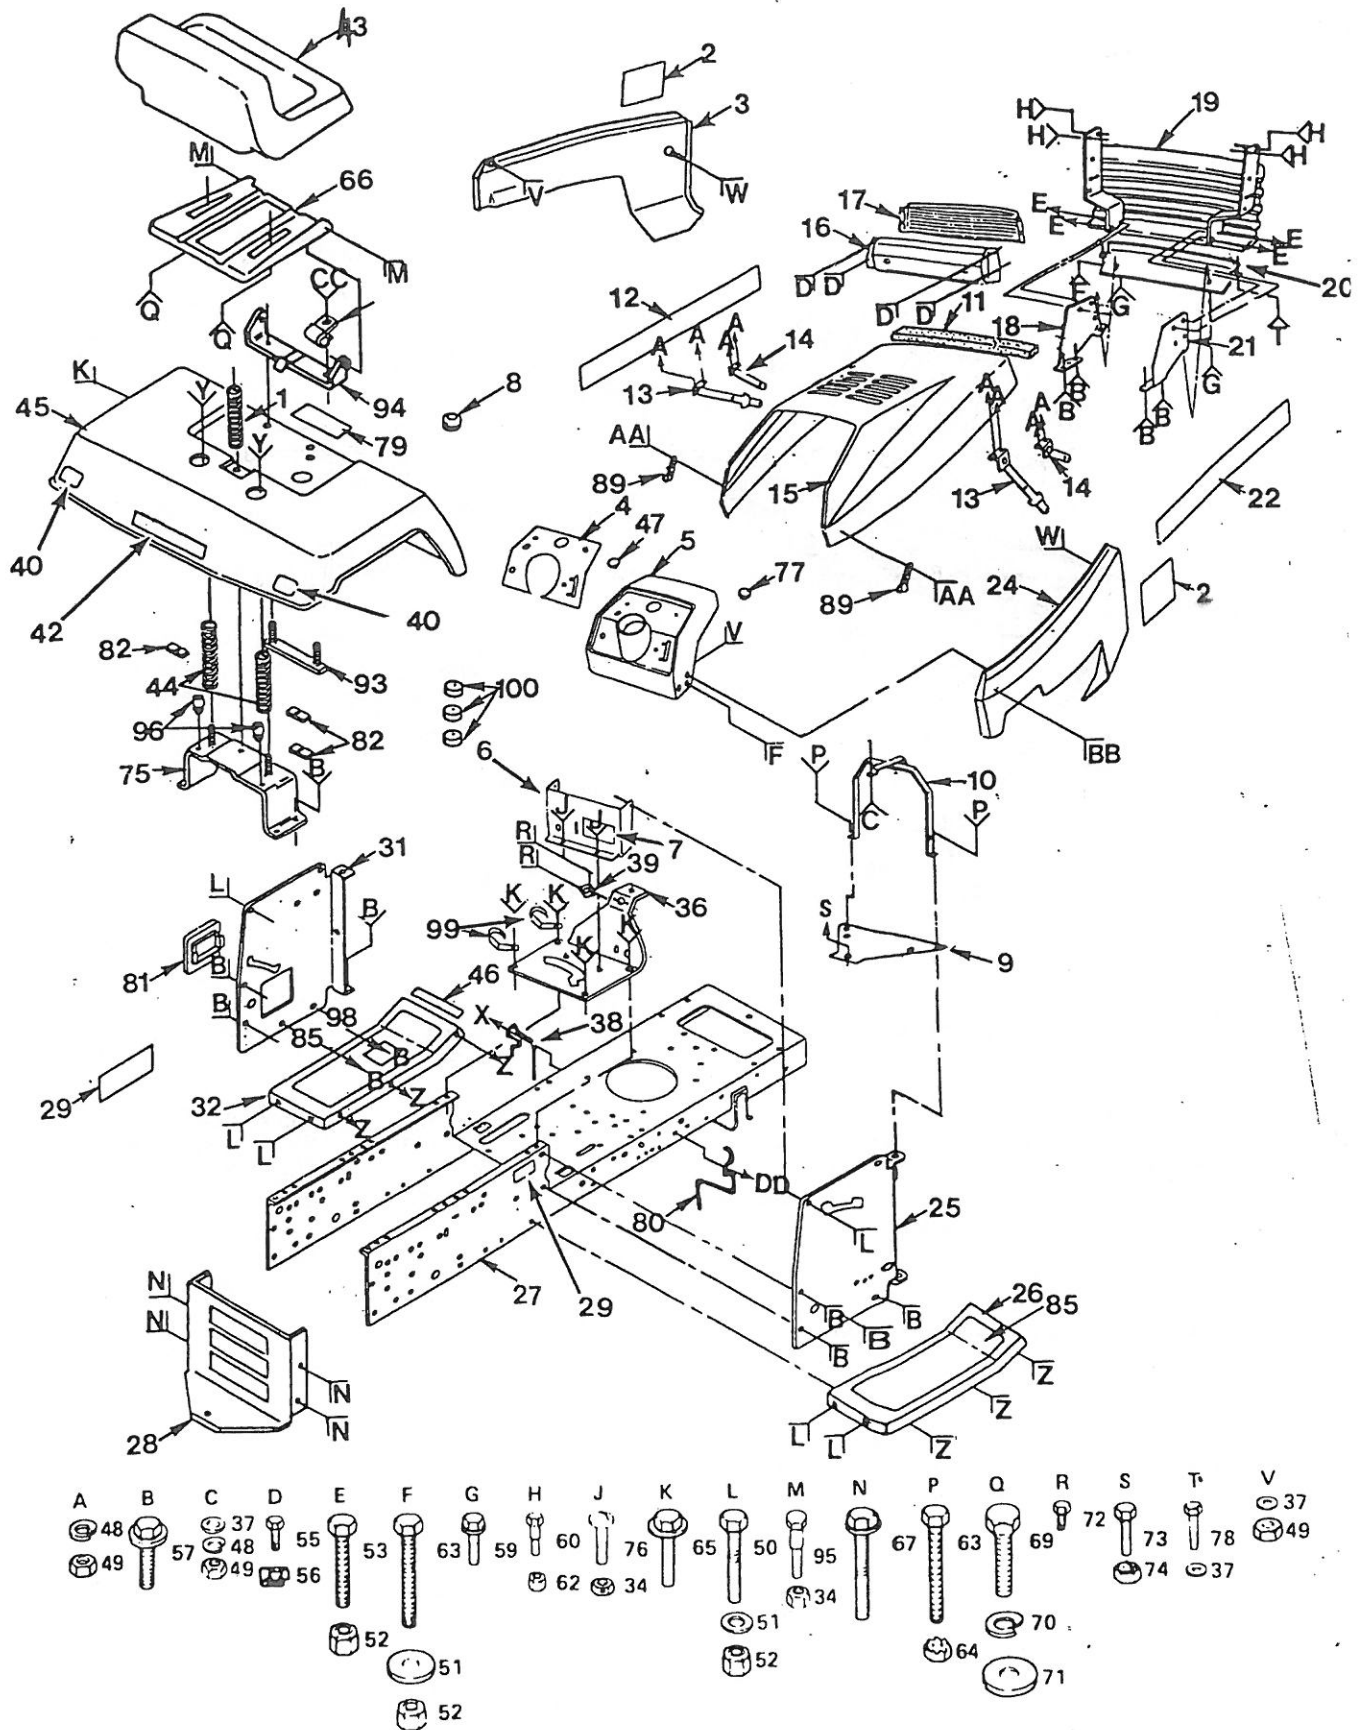

REPAIR PARTS ENCLOSURES

ROPER LAWN TRACTOR--MODEL NUMBER LT120AR

REPAIR PARTS

ROPER LAWN TRACTOR--MODEL NUMBER LT120AR

ENCLOSURES

EY O.	PART NO.	DESCRIPTION	KEY NO.	PART NO.	DESCRIPTION
2	108563X	Decal - Side Panel	55	17211010	Screw - Hex Washer Hd. Tapping 10 - 16 x 5/8
3	108442X358	Panel - Side, L.H.	56	104755X	"J" Fastener
4	105414X	Decal - Dash	57	17490612	Screw - Hex Washer Hd. Thd. Rolling 3/8 - 16 x 3/4 Type TT
5	106099X	Dashboard	59	17490512	Screw - Hex Washer Hd. Thd. Rolling 5/16 - 18 x 3/4 Type TT
6	104783X	Dash Assembly - Lower	60	7605J	Bolt - Shoulder 1/4 - 20
7	108456X	Decal - Instruction	62	73680400	Nut - Crownlock 1/4 - 20
8	109641X	Grommet	63	74760620	*Bolt - Hex 3/8 - 16 x 1 - 1/4
9	106965X	Plate - Support, Battery	64	73510600	Nut - Keps 3/8 - 16
10	104786X	Support Assembly - Dash	65	17490608	Screw - Hex Washer Hd. Thd. Forming 3/8 - 16 x 1/2 Type TT
11	105037X	Foam - Strip	66	105516X	Pan - Seat
12	104643X	Decal - Hood, L.H.	67	17490612	Screw - Hex Washer Hd. Thd. Rolling 3/8 - 16 x 3/4 Type TT
13	106784X	Strap Assembly - Hinge, Rear	69	74780816	*Bolt - Hex 1/2 - 13 x 1 Gr. 5
14	104618X	Strap Assembly - Hinge, Front	70	10110800	*Washer - Lock 1/2
15	108370X358	Hood	71	19171912	Washer 17/32 x 1 - 3/8 x 12
	104613X	Bezel Assembly	72	17431008	Screw - Hex Head Self Tapping No. 10 - 16 x 1/2 Type B
	106395X	Lens	73	74780512	*Bolt - Hex 5/16 - 18 x 3/4 Gr. 5
	104632X	Support - Grill, L.H.	74	73510500	Nut - Keps 5/16 - 18
	104801X	Grill Assembly	75	105509X	Bracket Assembly - Fender
J	104634X358	Strap - Grill	76	74180512	Screw - Mach. Cross Thd. 5/16 - 18 x 3/
21	104633X	Support - Grill, R.H.	77	5479J	Plug - Dash
22	104644X	Decal - Hood, R.H.	78	17490412	Screw - Hex Washer Hd. 1/4 - 20 x 3/4
24	108443X358	Panel - Side, R.H.	79	106974X	Decal - Opei - Caution
25	106976X	Panel - Dash, R.H.	80	106300X	Guide - Belt, Lower, Engine, Pulley, R.H.
26	105464X358	Footrest - R.H.	81	105505X	Cover - Access
27	108971X	Chassis	82	105514X	Clamp - Spring
28	102481X	Drawbar	83	19132012	Washer 13/32 x 1 - 1/4 x 12 Ga.
29	104808X	Decal - Frame	84	72140606	*Bolt - Carriage 3/8 - 16 x 3/4
1	106966X	Panel - Dash, L.H.	85	108256X	Pad - Footrest
2	105465X358	Footrest - L.H.	86	74191008	Screw - Cross Recess Pan Hd. Machine 10 - 24 x 1/2
34	73680500	Locknut - Gripco 5/16 - 18	87	10071000	*Washer - Lock No. 10
36	108263X	Saddle	88	2029J	Nut - Weld
37	19091216	Washer 9/32 x 3/4 x 16 Ga.	89	100225L	Latch - Hood
38	106301X	Guide - Belt, Lower, Engine, Pulley, L.H.	90	74981020	Screw - Machine Cross Recess 10 - 24 x 1 - 1/4
39	1554J	Bushing - Steering	91	7206J	Spacer - Split 10 x 3/4
40	106202X	Reflector - Taillight	92	73731000	Nut - Keps 10 - 24
42	104810X	Decal - Fender, Roper	93	105511X	Strap Assembly - Fender
	106855X	Seat	94	105513X	Bracket - Pivot, Seat
	105512X	Spring - Compression	95	105529X	Bolt - Shoulder 5/16 - 18
	108057X358	Fender	96	105531X	Nut - Push
47	4900J	Decal - Clutch/Brake	97	19070818	Washer 7/32 x 1/2 x 18 Ga.
48	8022J	Plug - Dash	98	105813X	Decal - V-Belt Drive
49	10090400	*Washer - Lock 1/4	99	2751R	Schematic, Tractor
50	73220400	*Nut - Hex 1/4 - 20	100	109412X	Clip - Fuel Line
51	74760612	*Bolt - Hex 3/8 - 16 x 3/4			Cap - Spring
52	19131312	Washer 13/32 x 13/16 x 12 Ga.			
53	73680600	Nut - Crownlock 3/8 - 16			
	74760616	*Bolt - Hex 3/8 - 16 x 1