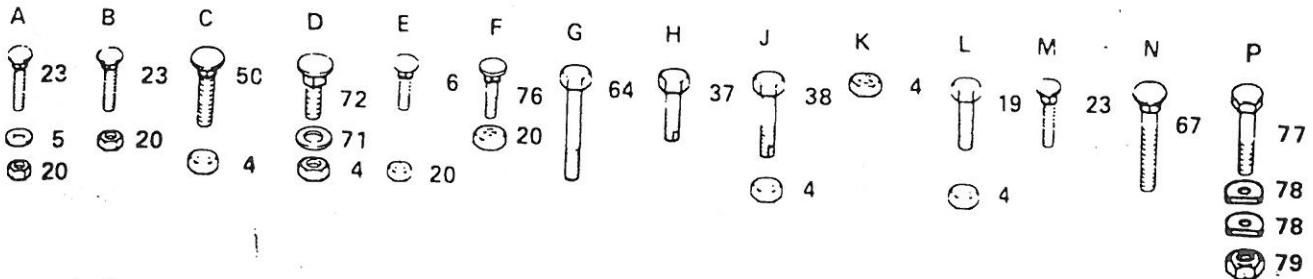

*STANDARD HARDWARE--PURCHASE LOCALLY