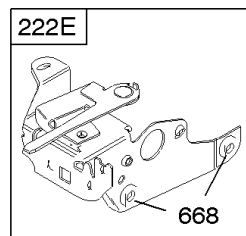

843

843A

188