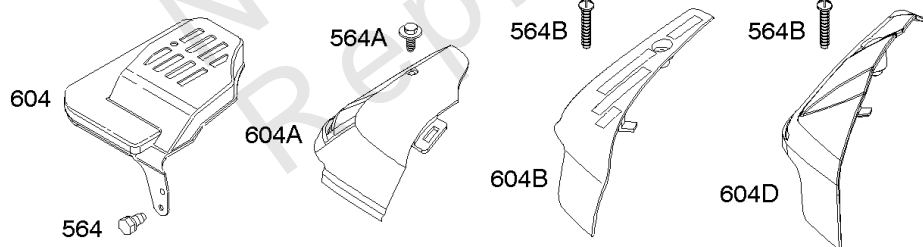

Blower Housing/Shrouds

REF NO	PART NO	QTY	DESCRIPTION
37	694086		Guard-Flywheel
78	691108		SCREW -(Flywheel Guard)
304	493293		Housing-Blower -(For Use On Engines With Brake)
304	493294		Housing-Blower -(For Use On Engines Without Brake)
305	691108		SCREW -(Blower Housing)
564	690664		Screw -(Control Cover)
564A	691142		Screw -(Control Cover)
564B	698589		Screw -(Control Cover)
604	691757		Cover-Control
604A	691344		Cover-Control
604B	790703		Cover-Control
604D	793770		Cover-Control
921	497233		Cover-Blower Housing
921A	695886		Cover-Blower Housing
921B	692931		Cover-Blower Housing
921R	793771		Cover-Blower Housing
921E	696262		Cover-Blower Housing
921F	697343		Cover-Blower Housing
921K	699984		Cover-Blower Housing
921J	790036		Cover-Blower Housing
921H	790037		Cover-Blower Housing
921G	790701		Cover-Blower Housing
925	690595		Cover-Linkage -Used Before Code Date 07072300
925	795403		Cover-Linkage -Used After Code Date 07072200
930	691919		Guard-Rewind -(Round)
930A	691345		Guard-Rewind -(Tear Drop)
969	690700		Screw -(Blower Housing Cover)
969A	691138		Screw -(Blower Housing Cover)
1036	-----		Label-Emissions -(Available From A Briggs & Stratton Authorized Dealer)