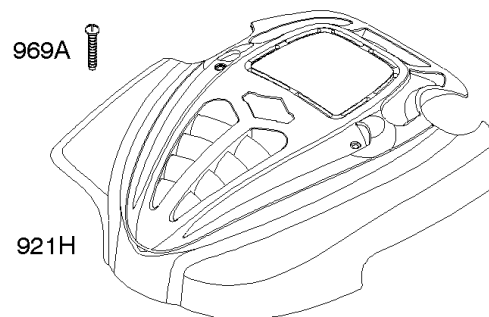

Blower Housing/Shrouds

REF NO	PART NO	QTY	DESCRIPTION
37	694086		Guard-Flywheel
78	691108		SCREW -(Flywheel Guard)
304	493293		Housing-Blower -(For Use On Engines With Brake)
304	493294		Housing-Blower -(For Use On Engines Without Brake)
305	691108		SCREW -(Blower Housing)
564	690664		Screw -(Control Cover)
564A	691142		Screw -(Control Cover)
564B	698589		Screw -(Control Cover)
604	691757		Cover-Control
604A	691344		Cover-Control
604B	790703		Cover-Control
604D	793770		Cover-Control
921	497233		Cover-Blower Housing
921A	695886		Cover-Blower Housing
921B	692931		Cover-Blower Housing
921R	793771		Cover-Blower Housing
921E	696262		Cover-Blower Housing
921F	697343		Cover-Blower Housing
921K	699984		Cover-Blower Housing
921J	790036		Cover-Blower Housing
921H	790037		Cover-Blower Housing
921G	790701		Cover-Blower Housing
925	690595		Cover-Linkage -Used Before Code Date 07072300
925	795403		Cover-Linkage -Used After Code Date 07072200
930	691919		Guard-Rewind -(Round)
930A	691345		Guard-Rewind -(Tear Drop)
969	690700		Screw -(Blower Housing Cover)
969A	691138		Screw -(Blower Housing Cover)
1036	-----		Label-Emissions -(Available From A Briggs & Stratton Authorized Dealer)