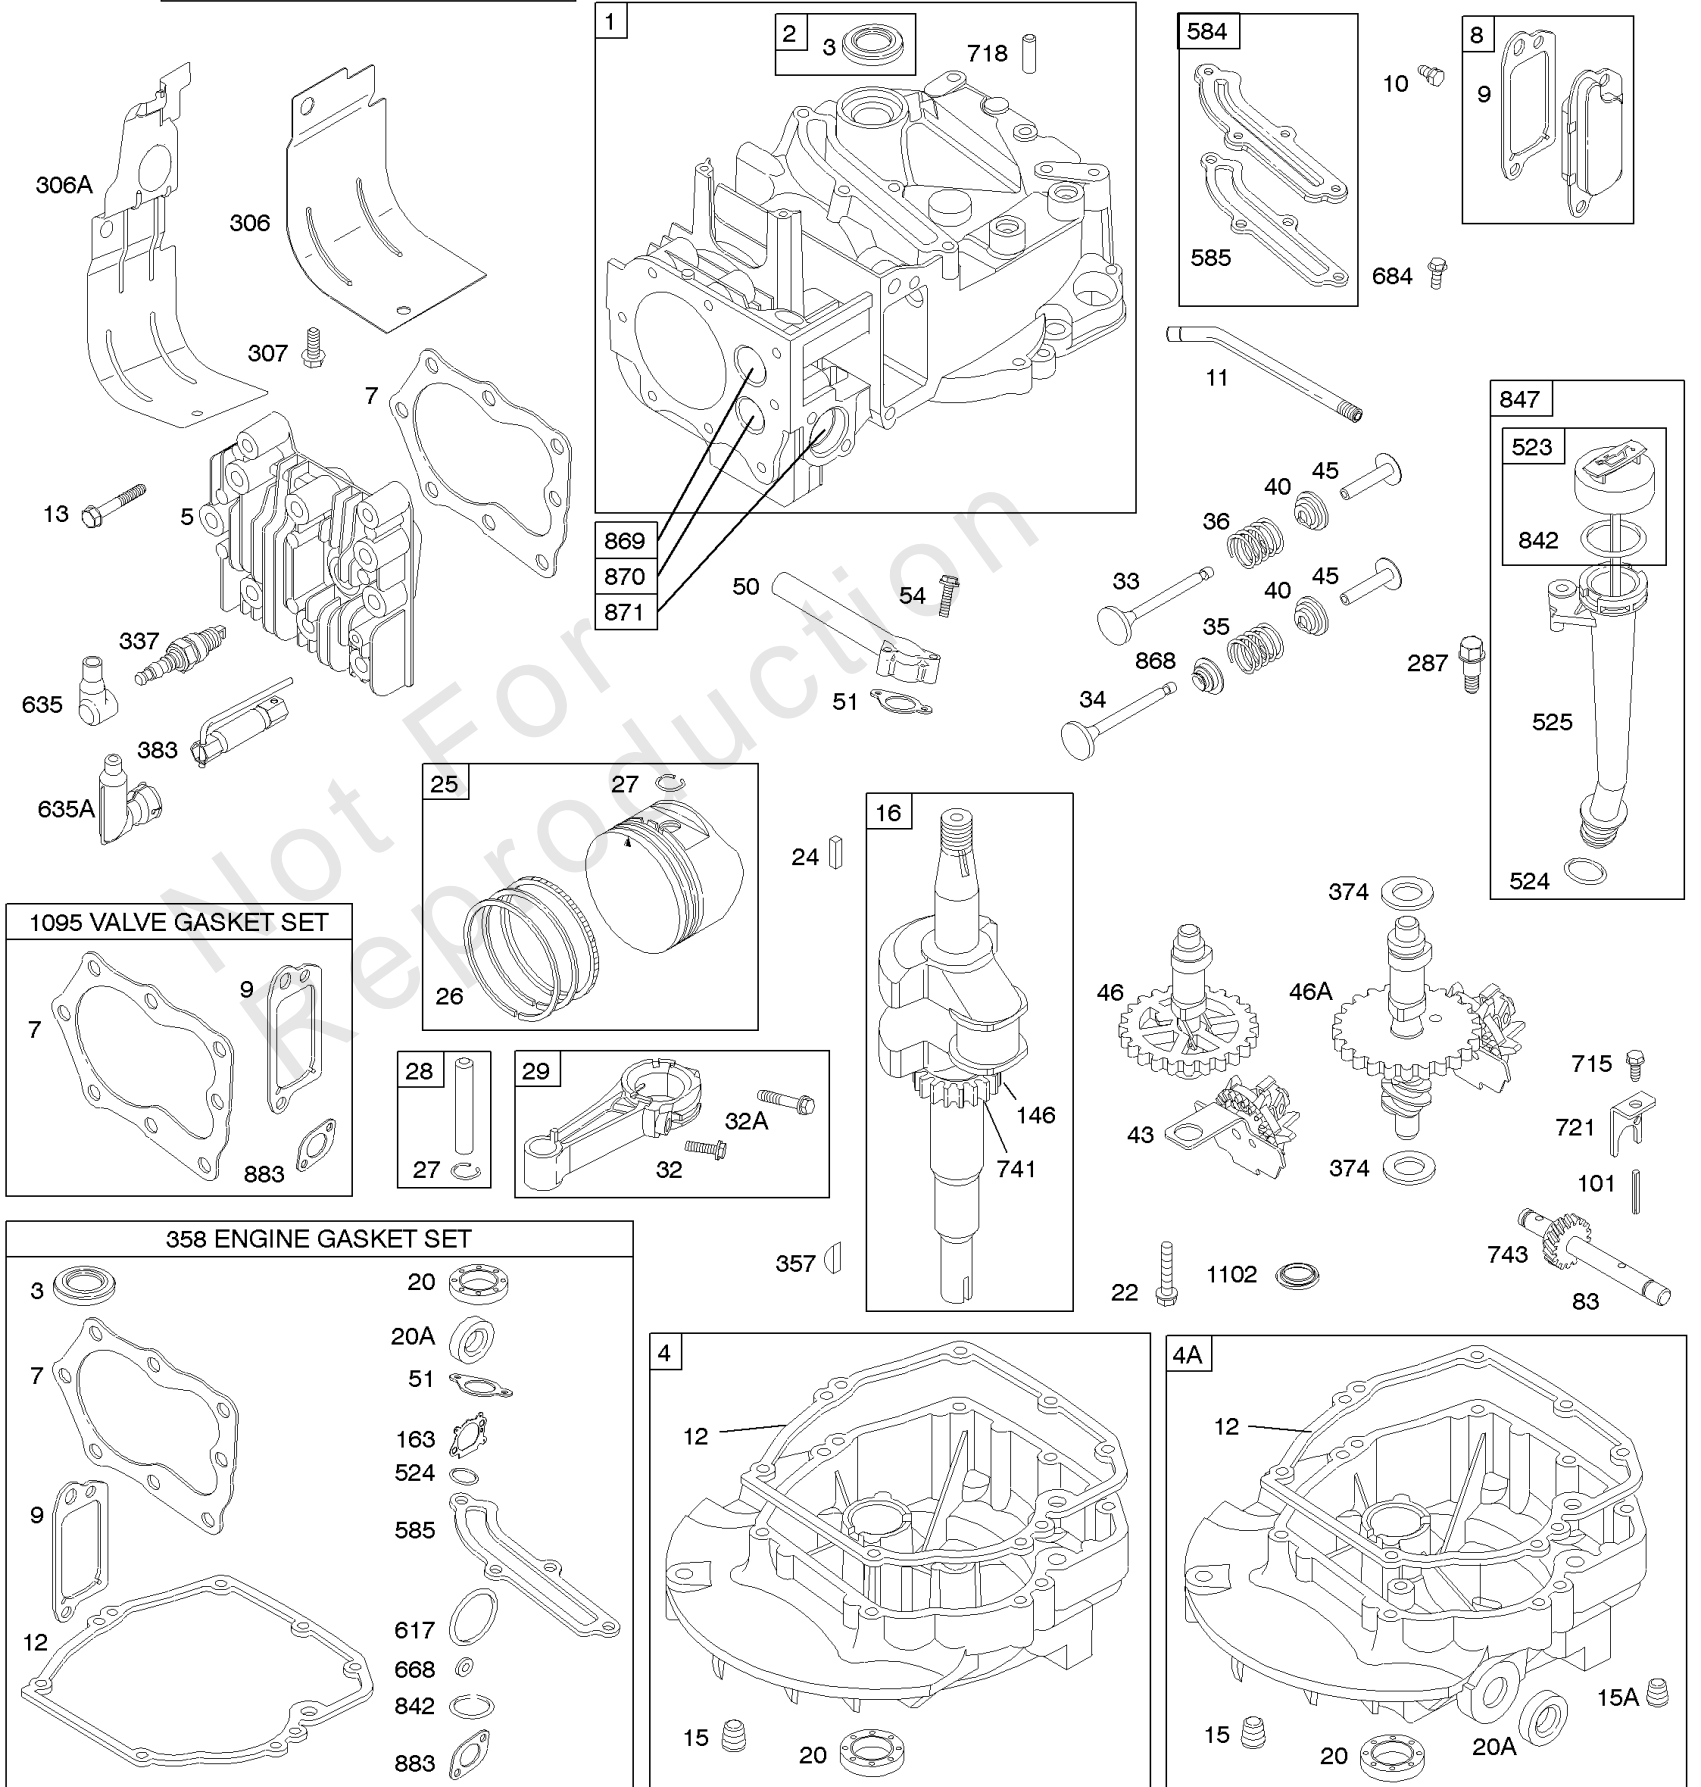

1319 WARNING LABEL

REQUIRED when replacing parts with warning labels affixed.

1058 OPERATOR'S MANUAL

1330 REPAIR MANUAL

1019 LABEL KIT

Camshaft, Crankshaft, Cylinder, Engine Sump, Kit/Gaskets, Lubrication, Piston Group,

REF NO	PART NO	QTY	DESCRIPTION
25	590404		Piston Assembly -(Standard) -Used After Code Date 11063000
25	590405		Piston Assembly -(.020" Oversize) -Used After Code Date 11063000
25	791097		Piston Assembly -(Standard) -Used After Code Date 97011200 -Used Before Code Date 07090400
25	791326		Piston Assembly -(.020" Oversize) -Used After Code Date 97011200 -Used Before Code Date 07090400
25	795429		Piston Assembly -(Standard) -Used After Code Date 07090300 -Used Before Code Date 09041700
25	795430		Piston Assembly -(.020" Oversize) -Used After Code Date 07090300 -Used Before Code Date 09041700
25	797302		Piston Assembly -(Standard) -Used After Code Date 09041600 -Used Before Code Date 11070100
25	797303		Piston Assembly -(.020" Oversize) -Used After Code Date 09041600 -Used Before Code Date 11070100
26	493261		Ring Set -(Standard) -Used Before Code Date 97011300
26	493389		Ring Set -(.020" Oversize) -Used Before Code Date 97011300
26	493390		Ring Set -(.030" Oversize) -Used Before Code Date 97011300
26	499425		Ring Set -(Standard) -Used After Code Date 97011200 -Used Before Code Date 04031500
26	499427		Ring Set -(.020" Oversize) -Used After Code Date 97011200 -Used Before Code Date 04102200
26	590402		Ring Set -(Standard) -Used After Code Date 11063000
26	590403		Ring Set -(.020" Oversize) -Used After Code Date 11063000
26	791098		Ring Set -(Standard) -Used After Code Date 04031400 -Used Before Code Date 07090400
26	791324		Ring Set -(.020" Oversize) -Used After Code Date 04102100 -Used Before Code Date 07090400
26	795431		Ring Set -(Standard) -Used After Code Date 07090300 -Used Before Code Date 09041700