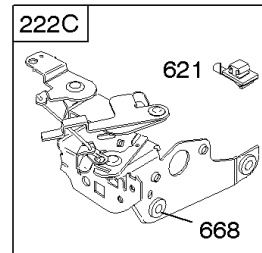

Controls, Fuel Tank, Governor Spring

REF NO	PART NO	QTY	DESCRIPTION
98A	493280		Kit-Idle Speed
187	791766		LINE, Fuel -(15" Long)(Cut To Required Length)
187A	791873		Line-Fuel -(Molded)
187C	791875		Line-Fuel -(Molded)
187B	791891		Line-Fuel -(Includes Filter)
188	690877		Screw -(Control Bracket)
190	690940		SCREW -(Fuel Tank)
202	691829		Link-Mechanical Governor
209	691292		Spring-Governor
209A	691835		Spring-Governor
222	790143		Bracket-Control -(Remote/Manual Friction)(Primer)
222A	692021		Bracket-Control -(Remote Choke & Choke-A-Matic)
222C	692150		Bracket-Control
222D	692467		Bracket-Control -(Remote/Manual Friction)(Variable Speed And 5 Position Manual Choke, Without Stop Switch)
222E	692982		Bracket-Control -(Fixed Speed And 5 Position Manual Choke)
227	690783		Lever-Governor Control
240	298090S		Filter-Fuel
265	690798		Clamp-Casing
265A	691024		CLAMP, Casing
267	691044		SCREW -(Casing Clamp)
268	691025		CASING, Control Wire -(Cut To Required Length)
269	691026		WIRE, Control -(Cut To Required Length)
270	691027		NUT -(Control Wire Casing)
271	691028		Lever-Control
404	690272		WASHER -(Governor Crank)
505	691251		NUT -(Governor Control Lever)
562	691119		BOLT -(Governor Control Lever)
601	791850		CLAMP, Hose
601A	691038		CLAMP, Hose
615	690340		RETAINER, Governor Shaft
616	698801		Crank-Governor
621	692310		Switch-Stop
668	493823		Spacer -(Includes 2)
670	692294		Spacer-Fuel Tank
843	691884		Sleeve-Lever -(Speed Control)
843A	691895		Sleeve-Lever -(Choke)