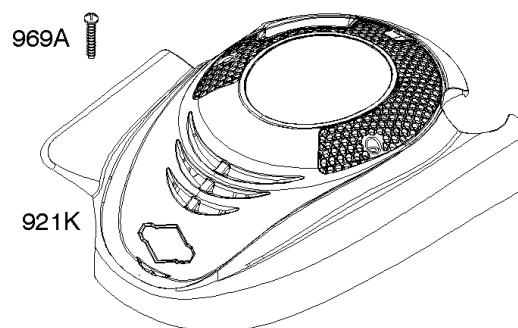

Blower Housing/Shrouds

REF NO	PART NO	QTY	DESCRIPTION
37	694086		Guard-Flywheel
78	691108		SCREW -(Flywheel Guard)
304	493293		Housing-Blower -(For Use On Engines With Brake)
304	493294		Housing-Blower -(For Use On Engines Without Brake)
305	691108		SCREW -(Blower Housing)
564	690664		Screw -(Control Cover)
564A	691142		Screw -(Control Cover)
564B	698589		Screw -(Control Cover)
604	691757		Cover-Control
604A	691344		Cover-Control
604B	790703		Cover-Control
604D	793770		Cover-Control
921	497233		Cover-Blower Housing
921A	695886		Cover-Blower Housing
921B	692931		Cover-Blower Housing
921R	793771		Cover-Blower Housing
921E	696262		Cover-Blower Housing
921F	697343		Cover-Blower Housing
921K	699984		Cover-Blower Housing
921J	790036		Cover-Blower Housing
921H	790037		Cover-Blower Housing
921G	790701		Cover-Blower Housing
925	690595		Cover-Linkage -Used Before Code Date 07072300
925	795403		Cover-Linkage -Used After Code Date 07072200
930	691919		Guard-Rewind -(Round)
930A	691345		Guard-Rewind -(Tear Drop)
969	690700		Screw -(Blower Housing Cover)
969A	691138		Screw -(Blower Housing Cover)
1036	-----		Label-Emissions -(Available From A Briggs & Stratton Authorized Dealer)