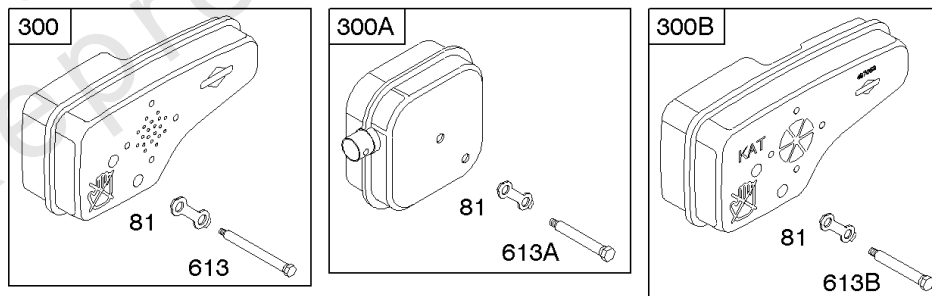

Air Cleaner, Exhaust System

REF NO	PART NO	QTY	DESCRIPTION
11B	691923		Tube-Breather
81	691740		Lock-Muffler Screw
159	691753		Bracket-Air Cleaner Primer
163	272653S		Gasket-Air Cleaner
291	790830		Thermostat
300	496106S		Muffler -(Tuned)
300A	494343S		Muffler -(Square Lo Tone)
300B	497681		Muffler -(Catalyst)
346	690661		SCREW -(Spark Arrestor)
425A	690670		Screw -(Air Cleaner Cover)
443A	692523		Screw -(Air Cleaner Primer Base)
445A	491588S		FILTER, A/C Cartridge
613	691340		Screw -(Muffler)
613A	691653		Screw -(Muffler)
613B	691114		Screw -(Muffler)
676	396548		Deflector-Muffler -(Single Louver)
676B	397931		Deflector-Muffler -(Direct Out)(3/4" Diameter)
676C	493871		Deflector-Muffler -(Side Out)(Extended)(17/32" Deep)
676D	497682		Deflector-Muffler -(Direct Out)(1 3/16" Diameter)
676E	393760		DEFLECTOR, Muffler -(Side Out)(7/16" Deep)
677	690661		SCREW -(Muffler Deflector)
832	499034		Guard-Muffler -(Super Lo Tone Tuned) -Used Before Code Date 11070100
832	590486		Guard-Muffler -Used After Code Date 11063000
832A	691424		Guard-Muffler -(Square Lo Tone)
832B	497683		Guard-Muffler -(Super Lo Tone Catalyst)
836	690664		Screw -(Muffler Guard)
836B	690661		SCREW -(Muffler Guard)
883	691881		Gasket-Exhaust
966A	496116		Base-A/C Primer
966B	792040		Base-A/C Primer
967A	493537S		Filter-Pre Cleaner
968B	692298		Cover-Air Cleaner
970	691669		Screw -(Air Cleaner Primer Bracket)
976	694395		Primer-Carburetor
994	398067		Arrestor-Spark