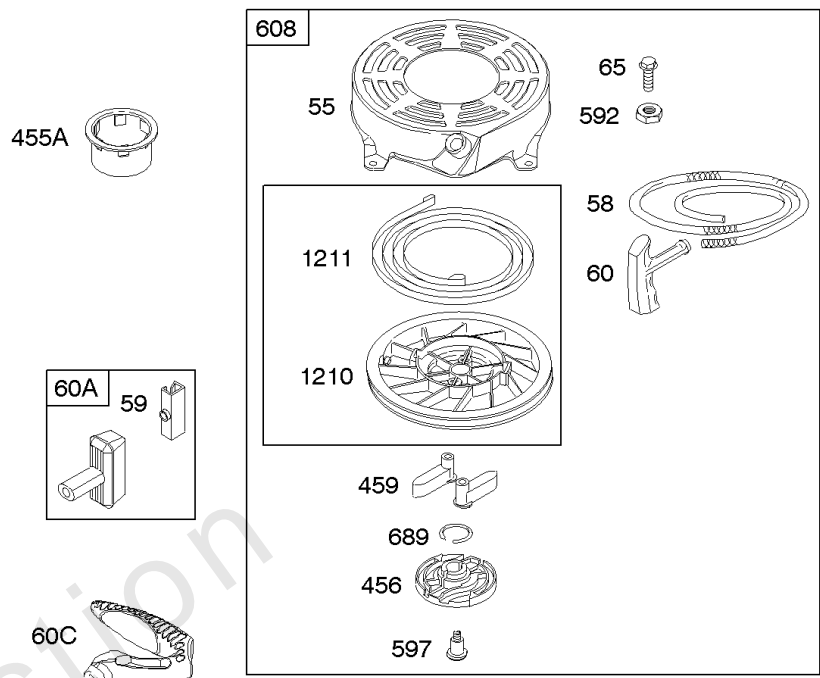

Flywheel, Rewind Starter

REF NO	PART NO	QTY	DESCRIPTION
23A	691987		Flywheel
55	691421		Housing-Rewind Starter
55A	492831		Housing-Rewind Starter
57	491889		Spring-Rewind Starter
58	280399S		Rope-Starter -(Cut To Required Length)
59	396892		Insert-Grip
59A	692594		Insert-Grip
60	281434S		Grip-Starter Rope -(Pistol Grip)
60A	393152		Grip-Starter Rope -(2 Piece)
60B	494212		Grip-Starter Rope
60C	799716		Grip-Starter Rope
65	690837		Screw -(Rewind Starter)
101A	262626		Pin-Shaft -(NO LONGER AVAILABLE)
144	493824		Pulley/Spring Assembly
276A	280973		Washer-Sealing
332	690662		Nut -(Flywheel)
363	19069		Puller-Flywheel
455	791960		Cup-Flywheel
455A	224250		Cup-Flywheel
456	692299		Plate-Pawl Friction
456A	224321		Plate-Pawl Friction
459	281505S		PAWL, Ratchet
459A	492833		Pawl-Ratchet
592	690800		Nut -(Rewind Starter)
597	691696		Screw -(Pawl Friction Plate)
608	497680		Starter-Rewind
608A	497598		Starter-Rewind
678	224278		Spacer-Rewind
689	691855		SPRING, Friction
689A	262625		Spring-Friction
1005	691346		Fan-Flywheel
1134	224322		Washer -(Pawl Friction Plate)
1210	498144		Pulley/Spring Assembly -(Pulley) (Pulley)
1211	498144		Pulley/Spring Assembly -(Spring) (Spring)