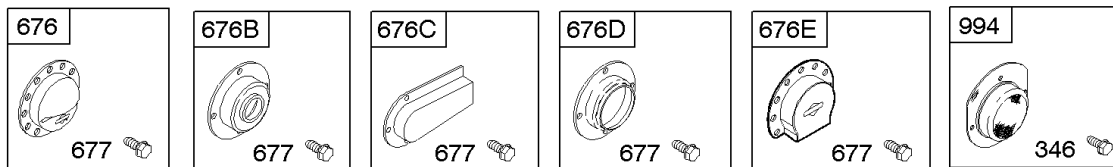

Air Cleaner, Exhaust System

REF NO	PART NO	QTY	DESCRIPTION
11B	691923		Tube-Breather
81	691740		Lock-Muffler Screw
159	691753		Bracket-Air Cleaner Primer
163	272653S		Gasket-Air Cleaner
291	790830		Thermostat
300	496106S		Muffler -(Tuned)
300A	494343S		Muffler -(Square Lo Tone)
300B	497681		Muffler -(Catalyst)
346	690661		SCREW -(Spark Arrestor)
425A	690670		Screw -(Air Cleaner Cover)
443A	692523		Screw -(Air Cleaner Primer Base)
445A	491588S		FILTER, A/C Cartridge
613	691340		Screw -(Muffler)
613A	691653		Screw -(Muffler)
613B	691114		Screw -(Muffler)
676	396548		Deflector-Muffler -(Single Louver)
676B	397931		Deflector-Muffler -(Direct Out)(3/4" Diameter)
676C	493871		Deflector-Muffler -(Side Out)(Extended)(17/32" Deep)
676D	497682		Deflector-Muffler -(Direct Out)(1 3/16" Diameter)
676E	393760		DEFLECTOR, Muffler -(Side Out)(7/16" Deep)
677	690661		SCREW -(Muffler Deflector)
832	499034		Guard-Muffler -(Super Lo Tone Tuned) -Used Before Code Date 11070100
832	590486		Guard-Muffler -Used After Code Date 11063000
832A	691424		Guard-Muffler -(Square Lo Tone)
832B	497683		Guard-Muffler -(Super Lo Tone Catalyst)
836	690664		Screw -(Muffler Guard)
836B	690661		SCREW -(Muffler Guard)
883	691881		Gasket-Exhaust
966A	496116		Base-A/C Primer
966B	792040		Base-A/C Primer
967A	493537S		Filter-Pre Cleaner
968B	692298		Cover-Air Cleaner
970	691669		Screw -(Air Cleaner Primer Bracket)
976	694395		Primer-Carburetor
994	398067		Arrestor-Spark