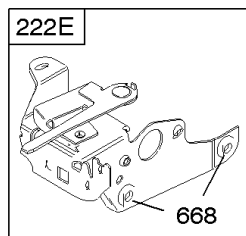

Controls, Fuel Tank, Governor Spring

REF NO	PART NO	QTY	DESCRIPTION
98A	493280		Kit-Idle Speed
187	791766		LINE, Fuel -(15" Long)(Cut To Required Length)
187A	791873		Line-Fuel -(Molded)
187C	791875		Line-Fuel -(Molded)
187B	791891		Line-Fuel -(Includes Filter)
188	690877		Screw -(Control Bracket)
190	690940		SCREW -(Fuel Tank)
202	691829		Link-Mechanical Governor
209	691292		Spring-Governor
209A	691835		Spring-Governor
222	790143		Bracket-Control -(Remote/Manual Friction)(Primer)
222A	692021		Bracket-Control -(Remote Choke & Choke-A-Matic)
222C	692150		Bracket-Control
222D	692467		Bracket-Control -(Remote/Manual Friction)(Variable Speed And 5 Position Manual Choke, Without Stop Switch)
222E	692982		Bracket-Control -(Fixed Speed And 5 Position Manual Choke)
227	690783		Lever-Governor Control
240	298090S		Filter-Fuel
265	690798		Clamp-Casing
265A	691024		CLAMP, Casing
267	691044		SCREW -(Casing Clamp)
268	691025		CASING, Control Wire -(Cut To Required Length)
269	691026		WIRE, Control -(Cut To Required Length)
270	691027		NUT -(Control Wire Casing)
271	691028		Lever-Control
404	690272		WASHER -(Governor Crank)
505	691251		NUT -(Governor Control Lever)
562	691119		BOLT -(Governor Control Lever)
601	791850		CLAMP, Hose
601A	691038		CLAMP, Hose
615	690340		RETAINER, Governor Shaft
616	698801		Crank-Governor
621	692310		Switch-Stop
668	493823		Spacer -(Includes 2)
670	692294		Spacer-Fuel Tank
843	691884		Sleeve-Lever -(Speed Control)
843A	691895		Sleeve-Lever -(Choke)