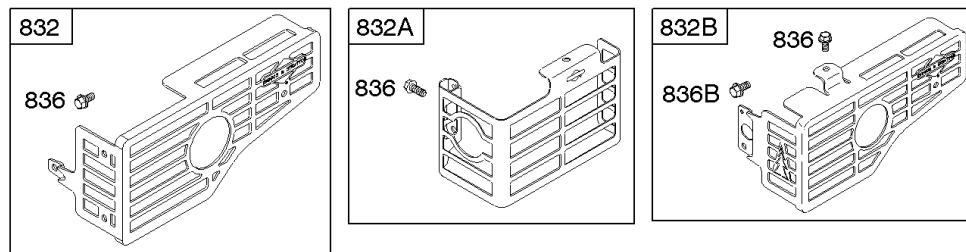

Air Cleaner, Exhaust System

REF NO	PART NO	QTY	DESCRIPTION
11B	691923		Tube-Breather
81	691740		Lock-Muffler Screw
159	691753		Bracket-Air Cleaner Primer
163	272653S		Gasket-Air Cleaner
291	790830		Thermostat
300	496106S		Muffler -(Tuned)
300A	494343S		Muffler -(Square Lo Tone)
300B	497681		Muffler -(Catalyst)
346	690661		SCREW -(Spark Arrestor)
425A	690670		Screw -(Air Cleaner Cover)
443A	692523		Screw -(Air Cleaner Primer Base)
445A	491588S		FILTER, A/C Cartridge
613	691340		Screw -(Muffler)
613A	691653		Screw -(Muffler)
613B	691114		Screw -(Muffler)
676	396548		Deflector-Muffler -(Single Louver)
676B	397931		Deflector-Muffler -(Direct Out)(3/4" Diameter)
676C	493871		Deflector-Muffler -(Side Out)(Extended)(17/32" Deep)
676D	497682		Deflector-Muffler -(Direct Out)(1 3/16" Diameter)
676E	393760		DEFLECTOR, Muffler -(Side Out)(7/16" Deep)
677	690661		SCREW -(Muffler Deflector)
832	499034		Guard-Muffler -(Super Lo Tone Tuned) -Used Before Code Date 11070100
832	590486		Guard-Muffler -Used After Code Date 11063000
832A	691424		Guard-Muffler -(Square Lo Tone)
832B	497683		Guard-Muffler -(Super Lo Tone Catalyst)
836	690664		Screw -(Muffler Guard)
836B	690661		SCREW -(Muffler Guard)
883	691881		Gasket-Exhaust
966A	496116		Base-A/C Primer
966B	792040		Base-A/C Primer
967A	493537S		Filter-Pre Cleaner
968B	692298		Cover-Air Cleaner
970	691669		Screw -(Air Cleaner Primer Bracket)
976	694395		Primer-Carburetor
994	398067		Arrestor-Spark