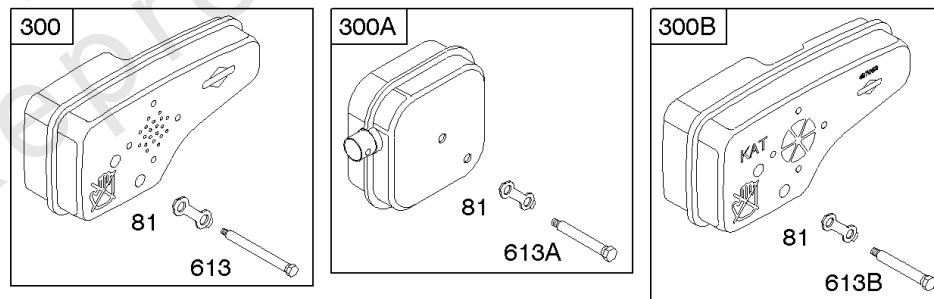

Not For Production