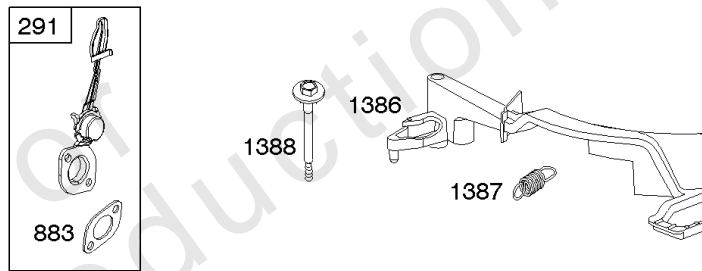

Air Cleaner, Exhaust System

REF NO	PART NO	QTY	DESCRIPTION
11B	691923		Tube-Breather
81	691740		Lock-Muffler Screw
159	691753		Bracket-Air Cleaner Primer
163	272653S		Gasket-Air Cleaner
291	790830		Thermostat
300	496106S		Muffler -(Tuned)
300A	494343S		Muffler -(Square Lo Tone)
300B	497681		Muffler -(Catalyst)
346	690661		SCREW -(Spark Arrestor)
425A	690670		Screw -(Air Cleaner Cover)
443A	692523		Screw -(Air Cleaner Primer Base)
445A	491588S		FILTER, A/C Cartridge
613	691340		Screw -(Muffler)
613A	691653		Screw -(Muffler)
613B	691114		Screw -(Muffler)
676	396548		Deflector-Muffler -(Single Louver)
676B	397931		Deflector-Muffler -(Direct Out)(3/4" Diameter)
676C	493871		Deflector-Muffler -(Side Out)(Extended)(17/32" Deep)
676D	497682		Deflector-Muffler -(Direct Out)(1 3/16" Diameter)
676E	393760		DEFLECTOR, Muffler -(Side Out)(7/16" Deep)
677	690661		SCREW -(Muffler Deflector)
832	499034		Guard-Muffler -(Super Lo Tone Tuned) -Used Before Code Date 11070100
832	590486		Guard-Muffler -Used After Code Date 11063000
832A	691424		Guard-Muffler -(Square Lo Tone)
832B	497683		Guard-Muffler -(Super Lo Tone Catalyst)
836	690664		Screw -(Muffler Guard)
836B	690661		SCREW -(Muffler Guard)
883	691881		Gasket-Exhaust
966A	496116		Base-A/C Primer
966B	792040		Base-A/C Primer
967A	493537S		Filter-Pre Cleaner
968B	692298		Cover-Air Cleaner
970	691669		Screw -(Air Cleaner Primer Bracket)
976	694395		Primer-Carburetor
994	398067		Arrestor-Spark