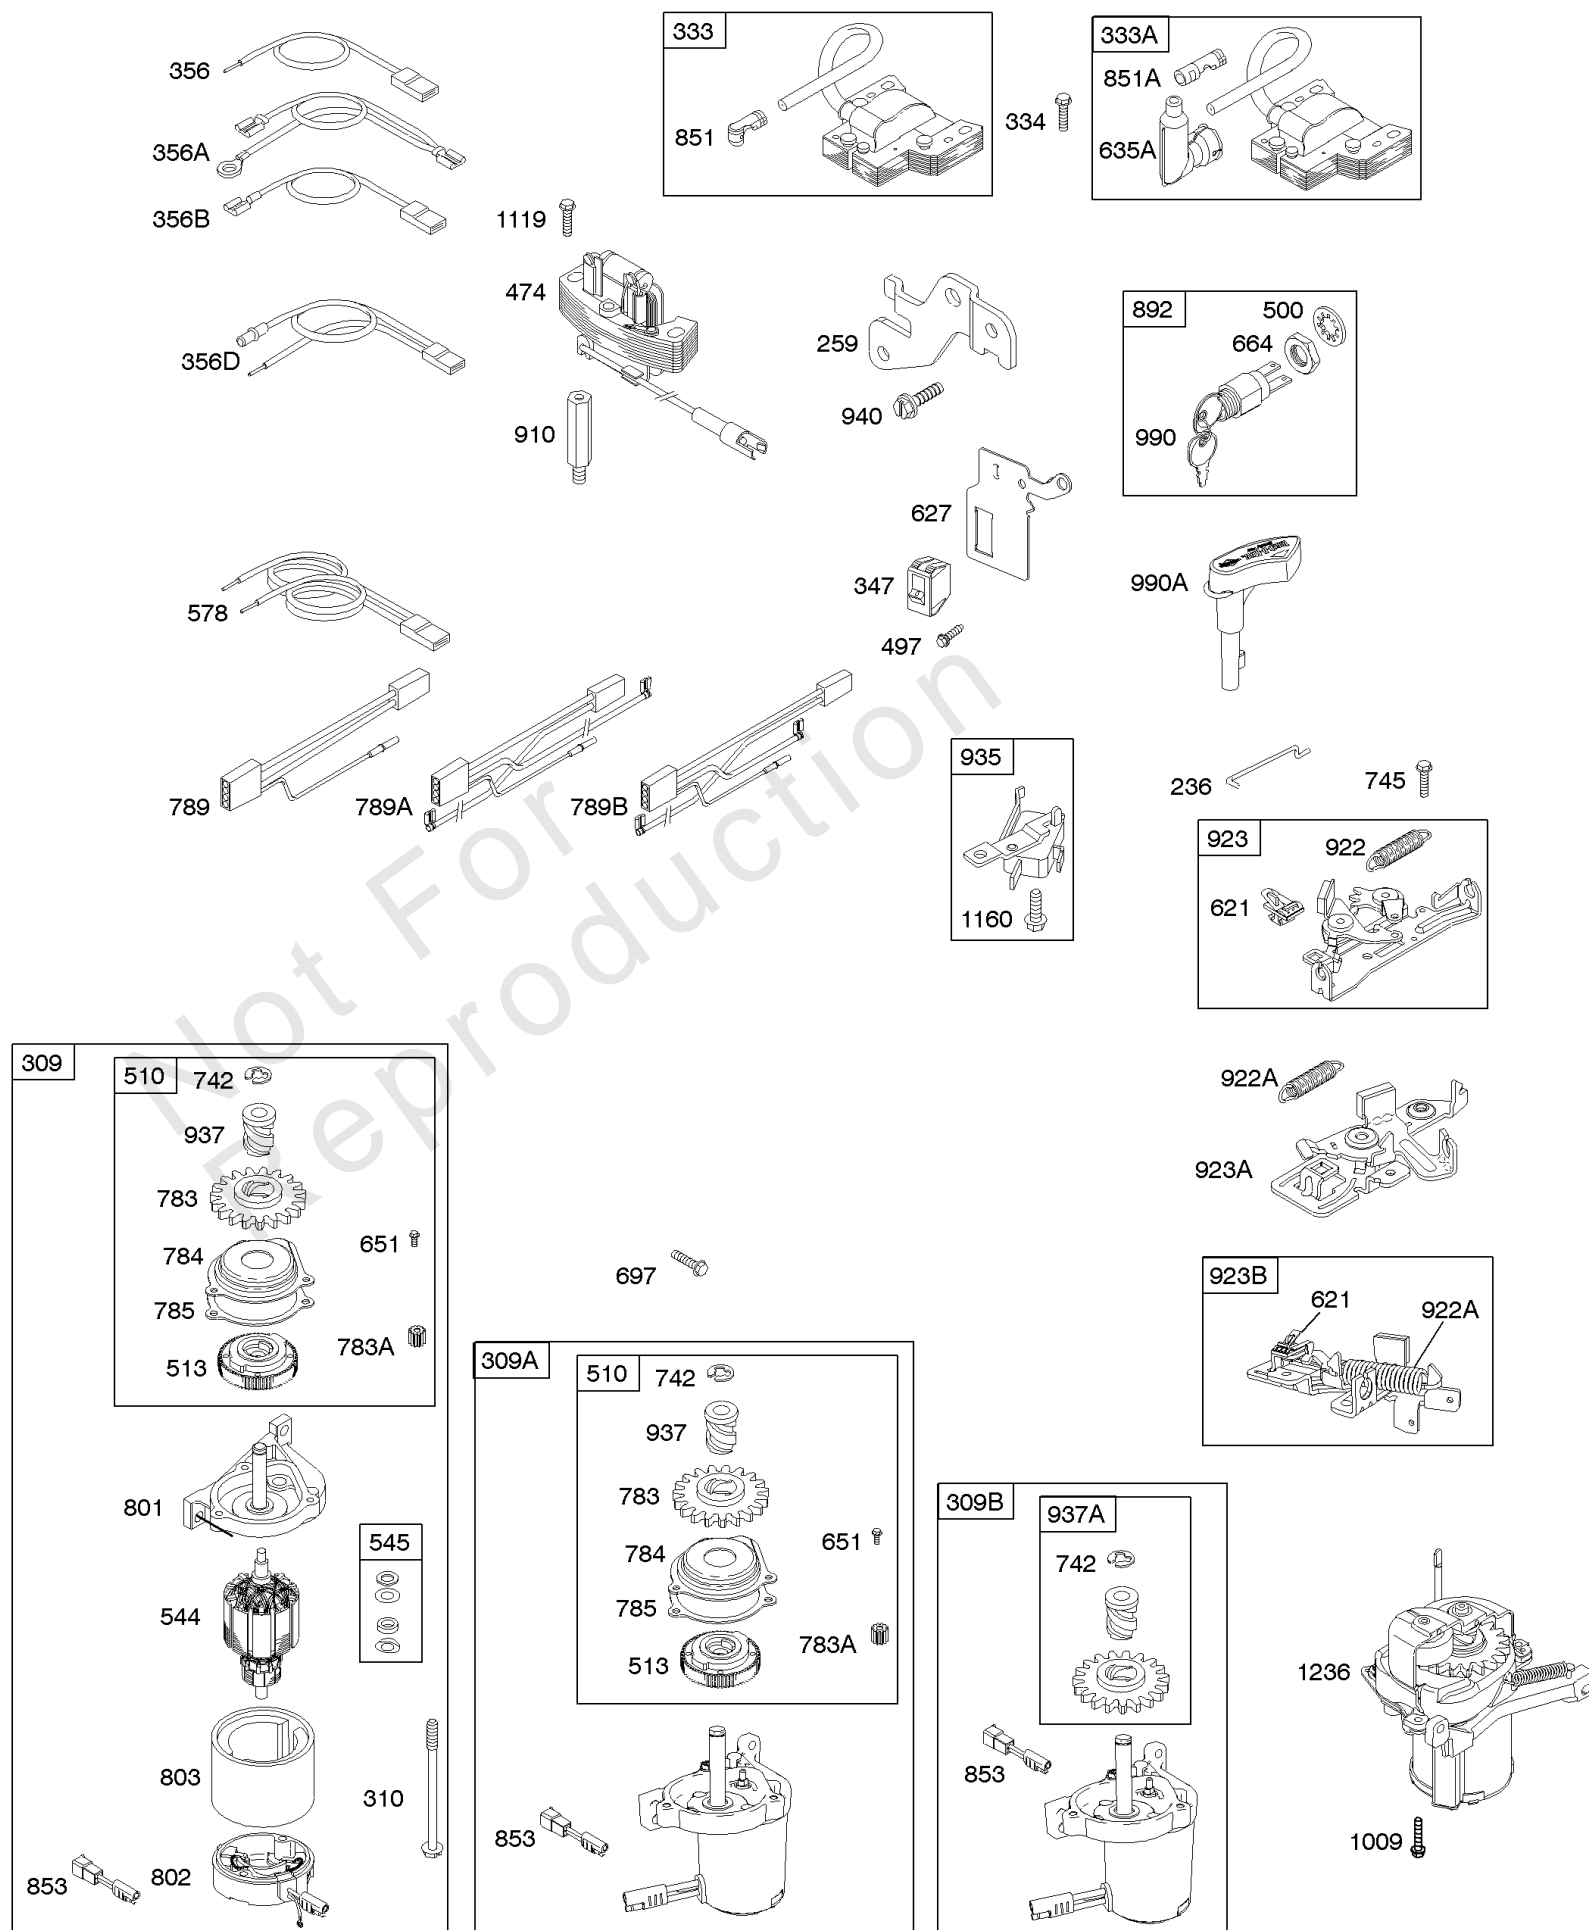

## *Air Cleaner, Exhaust System*

---

REF NO	PART NO	QTY	DESCRIPTION
1386	790848		Vane-Air -(Autochoke System)
1387	790849		Spring-Air Vane
1388	790850		Screw -(Air Vane) (Auto Choke System)

Not For  
Reproduction