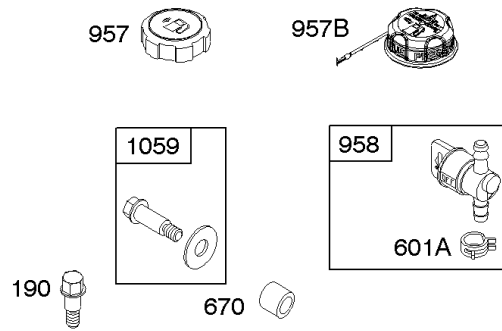

Controls, Fuel Tank, Governor Spring

REF NO	PART NO	QTY	DESCRIPTION
98A	493280		Kit-Idle Speed
187	791766		LINE, Fuel -(15" Long)(Cut To Required Length)
187A	791873		Line-Fuel -(Molded)
187C	791875		Line-Fuel -(Molded)
187B	791891		Line-Fuel -(Includes Filter)
188	690877		Screw -(Control Bracket)
190	690940		SCREW -(Fuel Tank)
202	691829		Link-Mechanical Governor
209	691292		Spring-Governor
209A	691835		Spring-Governor
222	790143		Bracket-Control -(Remote/Manual Friction)(Primer)
222A	692021		Bracket-Control -(Remote Choke & Choke-A-Matic)
222C	692150		Bracket-Control
222D	692467		Bracket-Control -(Remote/Manual Friction)(Variable Speed And 5 Position Manual Choke, Without Stop Switch)
222E	692982		Bracket-Control -(Fixed Speed And 5 Position Manual Choke)
227	690783		Lever-Governor Control
240	298090S		Filter-Fuel
265	690798		Clamp-Casing
265A	691024		CLAMP, Casing
267	691044		SCREW -(Casing Clamp)
268	691025		CASING, Control Wire -(Cut To Required Length)
269	691026		WIRE, Control -(Cut To Required Length)
270	691027		NUT -(Control Wire Casing)
271	691028		Lever-Control
404	690272		WASHER -(Governor Crank)
505	691251		NUT -(Governor Control Lever)
562	691119		BOLT -(Governor Control Lever)
601	791850		CLAMP, Hose
601A	691038		CLAMP, Hose
615	690340		RETAINER, Governor Shaft
616	698801		Crank-Governor
621	692310		Switch-Stop
668	493823		Spacer -(Includes 2)
670	692294		Spacer-Fuel Tank
843	691884		Sleeve-Lever -(Speed Control)
843A	691895		Sleeve-Lever -(Choke)