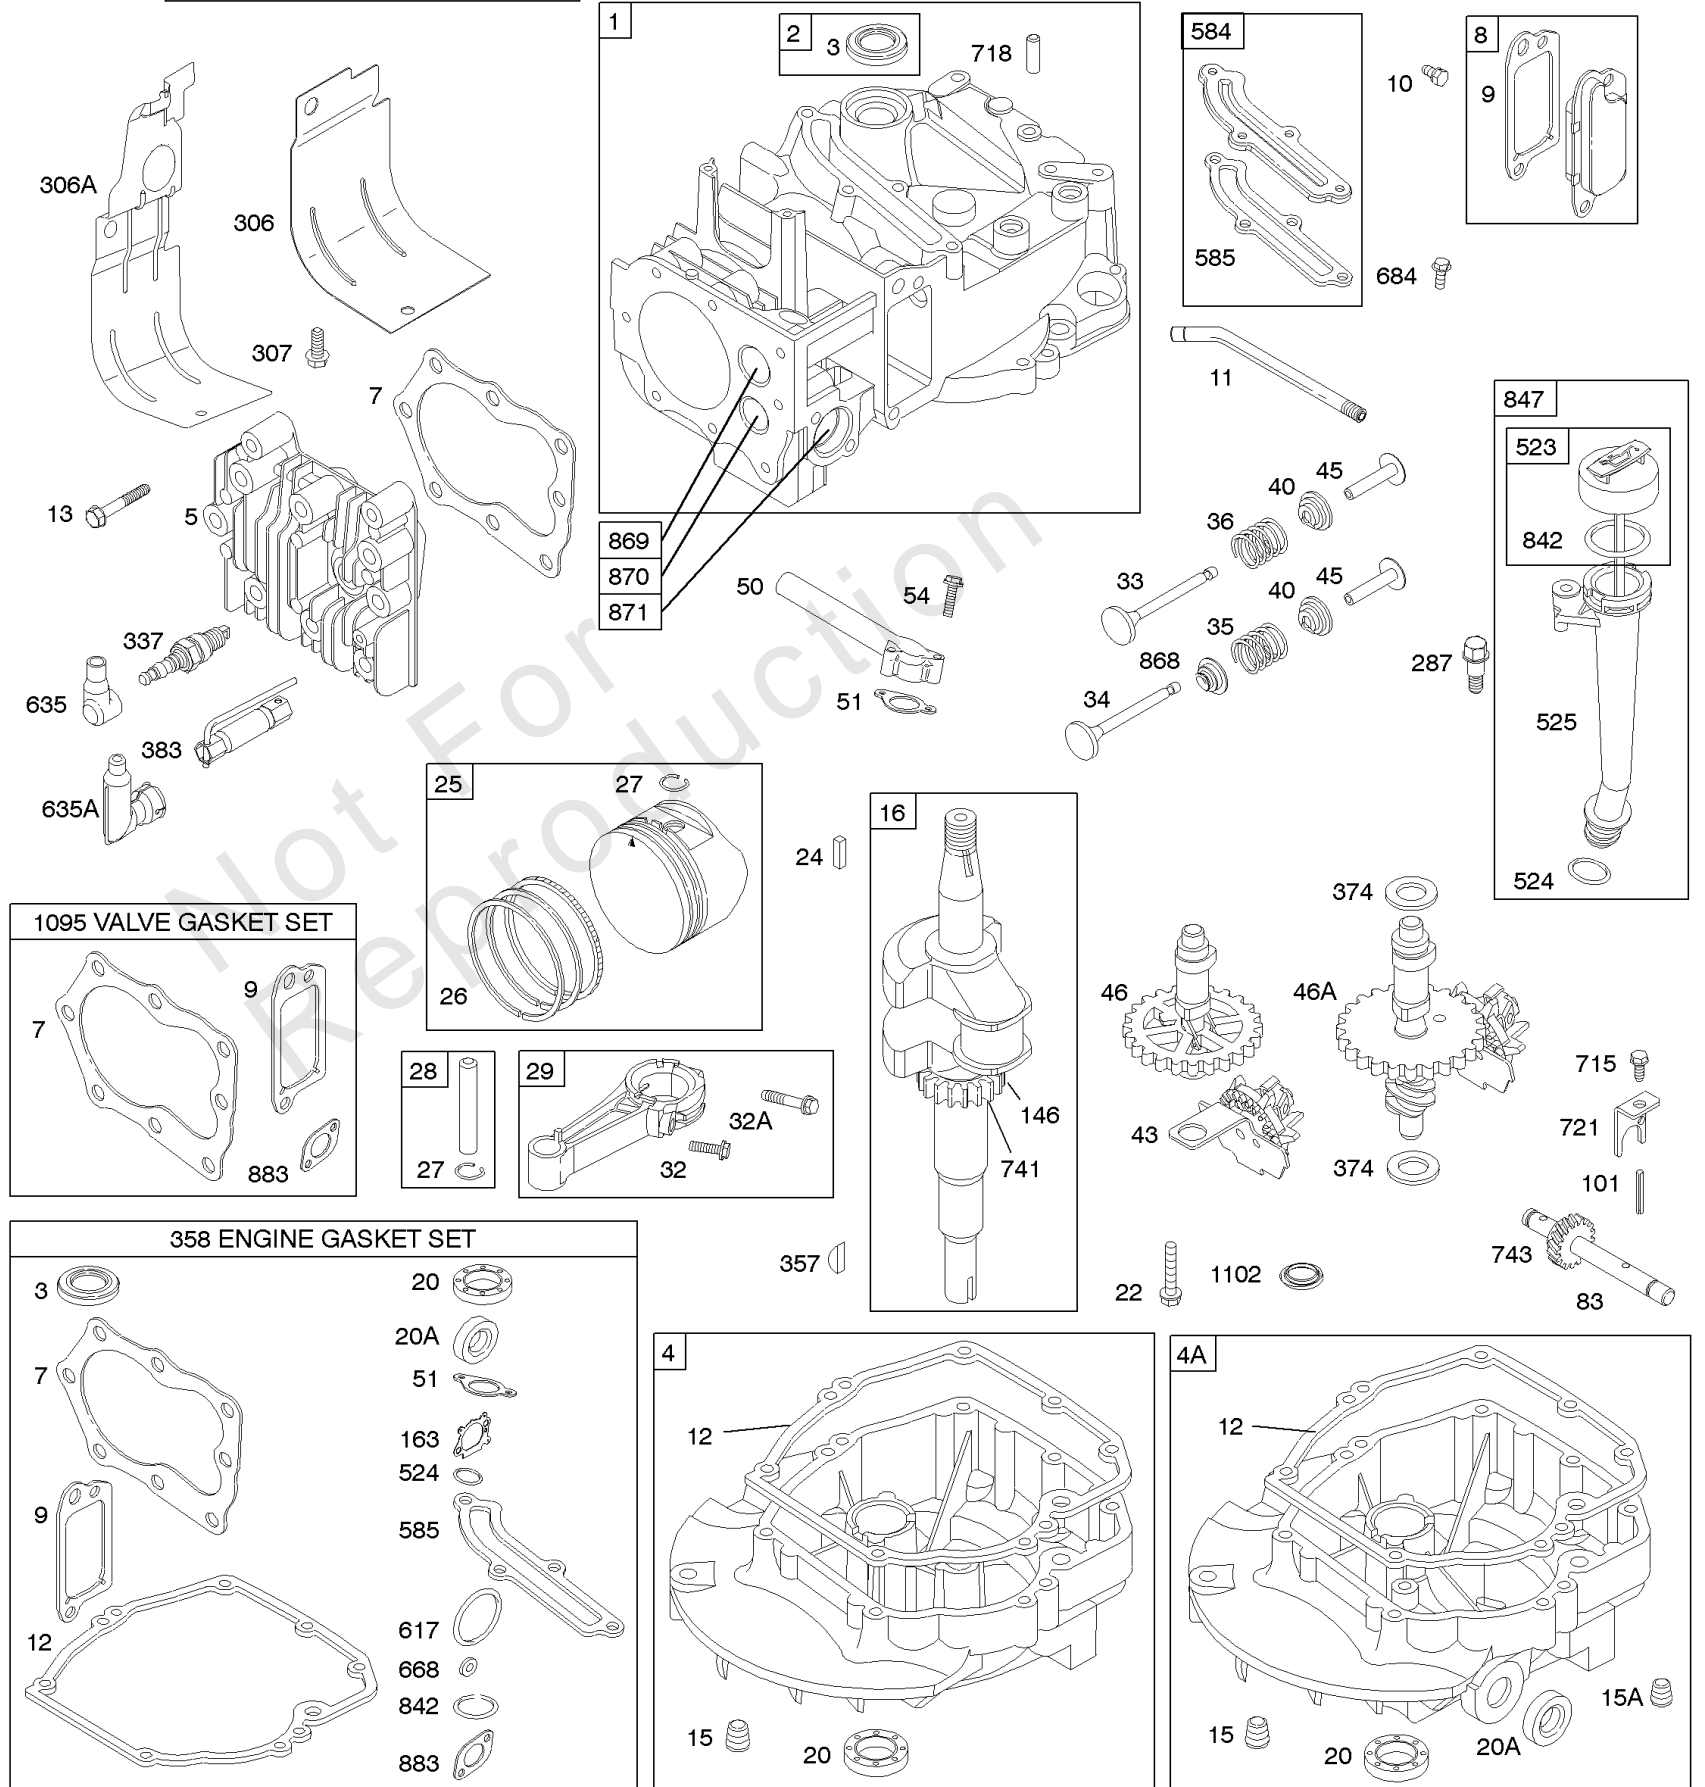

1319 WARNING LABEL

REQUIRED when replacing parts with warning labels affixed.

1058 OPERATOR'S MANUAL

1330 REPAIR MANUAL

1019 LABEL KIT

Camshaft, Crankshaft, Cylinder, Engine Sump, Kit/Gaskets, Lubrication, Piston Group,

REF NO	PART NO	QTY	DESCRIPTION
46A	691459		Camshaft -(Counterclockwise)
50	497465		Manifold-Intake
51	272199S		Gasket-Intake
54	691650		Screw -(Intake Manifold)
83	691778		Shaft-Auxiliary Drive
101	691623		Pin-Shaft
146	690979		KEY, Woodruff
163	272653S		Gasket-Air Cleaner
287	690940		SCREW -(Dipstick Tube)
306	690450		Shield-Cylinder
306A	790836		Shield-Cylinder
307	690345		Screw -(Cylinder Shield)
337	697451		Plug-Spark -(EMS) -Used Before Code Date 11070100
337	799876		Plug-Spark -Used After Code Date 11063000
337	802592S		Plug-Spark -(Resistor) -Used Before Code Date 11070100
357	695867		Key-Drive Pulley
358	794307		Gasket Set-Engine -Used Before Code Date 11070100
358	590508		Gasket Set-Engine -Used After Code Date 11063000
374	691074		Washer -(Camshaft)
383	89838S		Wrench-Spark Plug
523	499621		Dipstick
524	692296		Seal-Dipstick Tube
525	495265		Tube-Dipstick
584	697734		Cover-Breather Passage
585	691879		Gasket-Breather Passage
617	270344S		Seal-O Ring -(Intake Manifold)
635	66538S		BOOT, Spark Plug
635A	793351		Boot-Spark Plug -(Snap In Style)
635A	792597		Boot-Spark Plug -(Screw On Style)
668	493823		Spacer -(Includes 2)
684	690345		Screw -(Breather Passage Cover)
715	691147		Screw -(Stop Shaft)
718	690959		PIN, Locating
721	690449		Stop-Shaft
741	794388		Gear-Timing -(Use Without Woodruff Key) -Used After Code Date 07093000 -Used Before Code Date 08021800
741	795755		Gear-Timing -(Plastic) -Used After Code Date 08021700