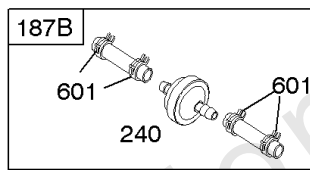

Controls, Fuel Tank, Governor Spring

REF NO	PART NO	QTY	DESCRIPTION
98A	493280		Kit-Idle Speed
187	791766		LINE, Fuel -(15" Long)(Cut To Required Length)
187A	791873		Line-Fuel -(Molded)
187C	791875		Line-Fuel -(Molded)
187B	791891		Line-Fuel -(Includes Filter)
188	690877		Screw -(Control Bracket)
190	690940		SCREW -(Fuel Tank)
202	691829		Link-Mechanical Governor
209	691292		Spring-Governor
209A	691835		Spring-Governor
222	790143		Bracket-Control -(Remote/Manual Friction)(Primer)
222A	692021		Bracket-Control -(Remote Choke & Choke-A-Matic)
222C	692150		Bracket-Control
222D	692467		Bracket-Control -(Remote/Manual Friction)(Variable Speed And 5 Position Manual Choke, Without Stop Switch)
222E	692982		Bracket-Control -(Fixed Speed And 5 Position Manual Choke)
227	690783		Lever-Governor Control
240	298090S		Filter-Fuel
265	690798		Clamp-Casing
265A	691024		CLAMP, Casing
267	691044		SCREW -(Casing Clamp)
268	691025		CASING, Control Wire -(Cut To Required Length)
269	691026		WIRE, Control -(Cut To Required Length)
270	691027		NUT -(Control Wire Casing)
271	691028		Lever-Control
404	690272		WASHER -(Governor Crank)
505	691251		NUT -(Governor Control Lever)
562	691119		BOLT -(Governor Control Lever)
601	791850		CLAMP, Hose
601A	691038		CLAMP, Hose
615	690340		RETAINER, Governor Shaft
616	698801		Crank-Governor
621	692310		Switch-Stop
668	493823		Spacer -(Includes 2)
670	692294		Spacer-Fuel Tank
843	691884		Sleeve-Lever -(Speed Control)
843A	691895		Sleeve-Lever -(Choke)