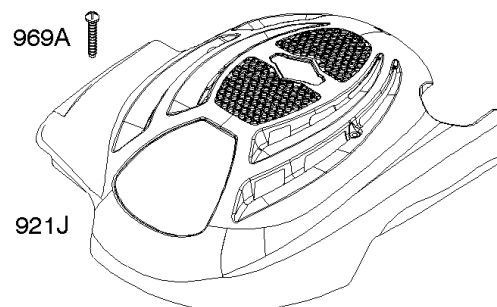

Blower Housing/Shrouds

REF NO	PART NO	QTY	DESCRIPTION
37	694086		Guard-Flywheel
78	691108		SCREW -(Flywheel Guard)
304	493293		Housing-Blower -(For Use On Engines With Brake)
304	493294		Housing-Blower -(For Use On Engines Without Brake)
305	691108		SCREW -(Blower Housing)
564	690664		Screw -(Control Cover)
564A	691142		Screw -(Control Cover)
564B	698589		Screw -(Control Cover)
604	691757		Cover-Control
604A	691344		Cover-Control
604B	790703		Cover-Control
604D	793770		Cover-Control
921	497233		Cover-Blower Housing
921A	695886		Cover-Blower Housing
921B	692931		Cover-Blower Housing
921R	793771		Cover-Blower Housing
921E	696262		Cover-Blower Housing
921F	697343		Cover-Blower Housing
921K	699984		Cover-Blower Housing
921J	790036		Cover-Blower Housing
921H	790037		Cover-Blower Housing
921G	790701		Cover-Blower Housing
925	690595		Cover-Linkage -Used Before Code Date 07072300
925	795403		Cover-Linkage -Used After Code Date 07072200
930	691919		Guard-Rewind -(Round)
930A	691345		Guard-Rewind -(Tear Drop)
969	690700		Screw -(Blower Housing Cover)
969A	691138		Screw -(Blower Housing Cover)
1036	-----		Label-Emissions -(Available From A Briggs & Stratton Authorized Dealer)