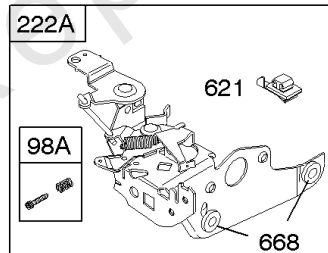

Controls, Fuel Tank, Governor Spring

REF NO	PART NO	QTY	DESCRIPTION
98A	493280		Kit-Idle Speed
187	791766		LINE, Fuel -(15" Long)(Cut To Required Length)
187A	791873		Line-Fuel -(Molded)
187C	791875		Line-Fuel -(Molded)
187B	791891		Line-Fuel -(Includes Filter)
188	690877		Screw -(Control Bracket)
190	690940		SCREW -(Fuel Tank)
202	691829		Link-Mechanical Governor
209	691292		Spring-Governor
209A	691835		Spring-Governor
222	790143		Bracket-Control -(Remote/Manual Friction)(Primer)
222A	692021		Bracket-Control -(Remote Choke & Choke-A-Matic)
222C	692150		Bracket-Control
222D	692467		Bracket-Control -(Remote/Manual Friction)(Variable Speed And 5 Position Manual Choke, Without Stop Switch)
222E	692982		Bracket-Control -(Fixed Speed And 5 Position Manual Choke)
227	690783		Lever-Governor Control
240	298090S		Filter-Fuel
265	690798		Clamp-Casing
265A	691024		CLAMP, Casing
267	691044		SCREW -(Casing Clamp)
268	691025		CASING, Control Wire -(Cut To Required Length)
269	691026		WIRE, Control -(Cut To Required Length)
270	691027		NUT -(Control Wire Casing)
271	691028		Lever-Control
404	690272		WASHER -(Governor Crank)
505	691251		NUT -(Governor Control Lever)
562	691119		BOLT -(Governor Control Lever)
601	791850		CLAMP, Hose
601A	691038		CLAMP, Hose
615	690340		RETAINER, Governor Shaft
616	698801		Crank-Governor
621	692310		Switch-Stop
668	493823		Spacer -(Includes 2)
670	692294		Spacer-Fuel Tank
843	691884		Sleeve-Lever -(Speed Control)
843A	691895		Sleeve-Lever -(Choke)