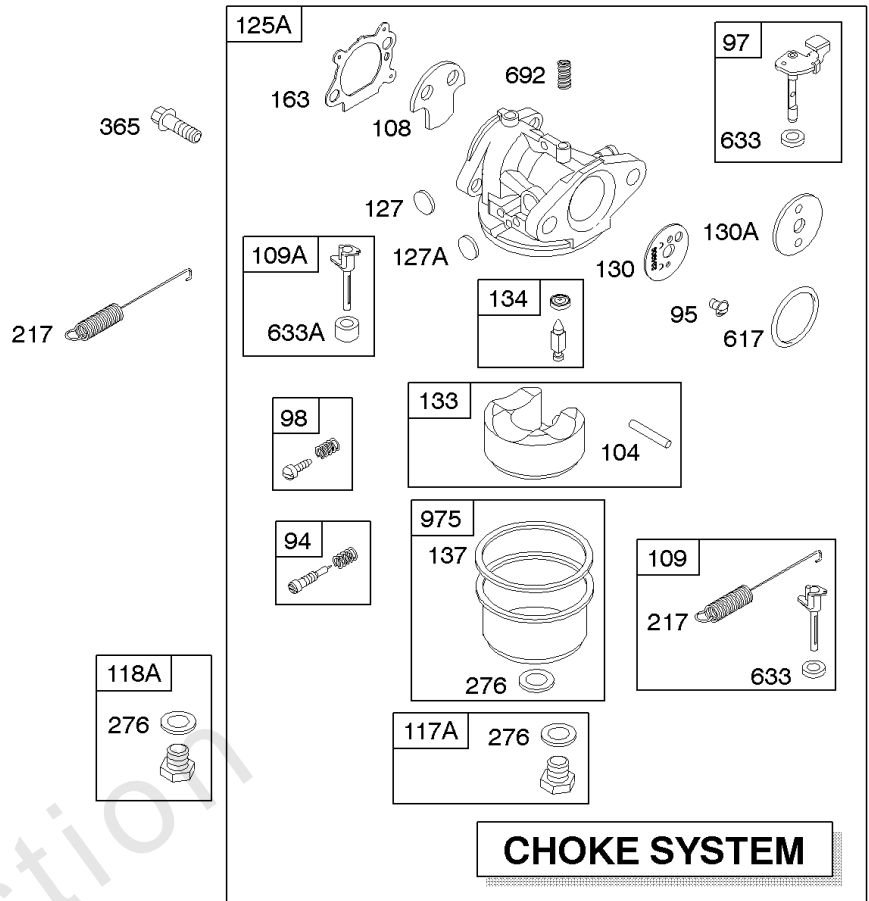

Carburator

REF NO	PART NO	QTY	DESCRIPTION
118B	692677		Jet-Main -(High Altitude)
121	498260		Kit-Carb Overhaul
125	498170		Carburetor -(Primer System) -Used After Code Date 96060200
125	498254		Carburetor -(Primer System) -Used Before Code Date 96060300
125A	498965		Carburetor -(Choke System) -Used After Code Date 96060200
125A	497501		Carburetor -(Choke System) -Used Before Code Date 96060300
125B	790845		Carburetor -(Autochoke System)
127	694468		Plug-Welch -(3/8" Diameter)
127A	691739		Plug-Welch -(5/16" Diameter)
130	691203		Valve-Throttle
130	696564		Valve-Throttle -(Primer System) -Used After Code Date 01040800
130A	691181		Valve-Throttle
133	398187		Float-Carburetor
134	398188		Kit-Needle/Seat
137	796610		Gasket-Float Bowl
137	693981		Gasket-Float Bowl -(1/16" Thick)
163	272653S		Gasket-Air Cleaner
217	690354		Spring-Choke Return
231	691636		Screw -(Choke Valve)
276	271716		Washer-Sealing
365	691688		Screw -(Carburetor)
617	270344S		Seal-O Ring -(Intake Manifold)
633	691321		Seal-Choke/Thr Shaft -(Throttle Shaft)
633A	693867		Seal-Choke/Thr Shaft -(Choke)
692	690572		Spring-Detent
975	493640		Bowl-Float
977	498261		Gasket Set-Carburetor