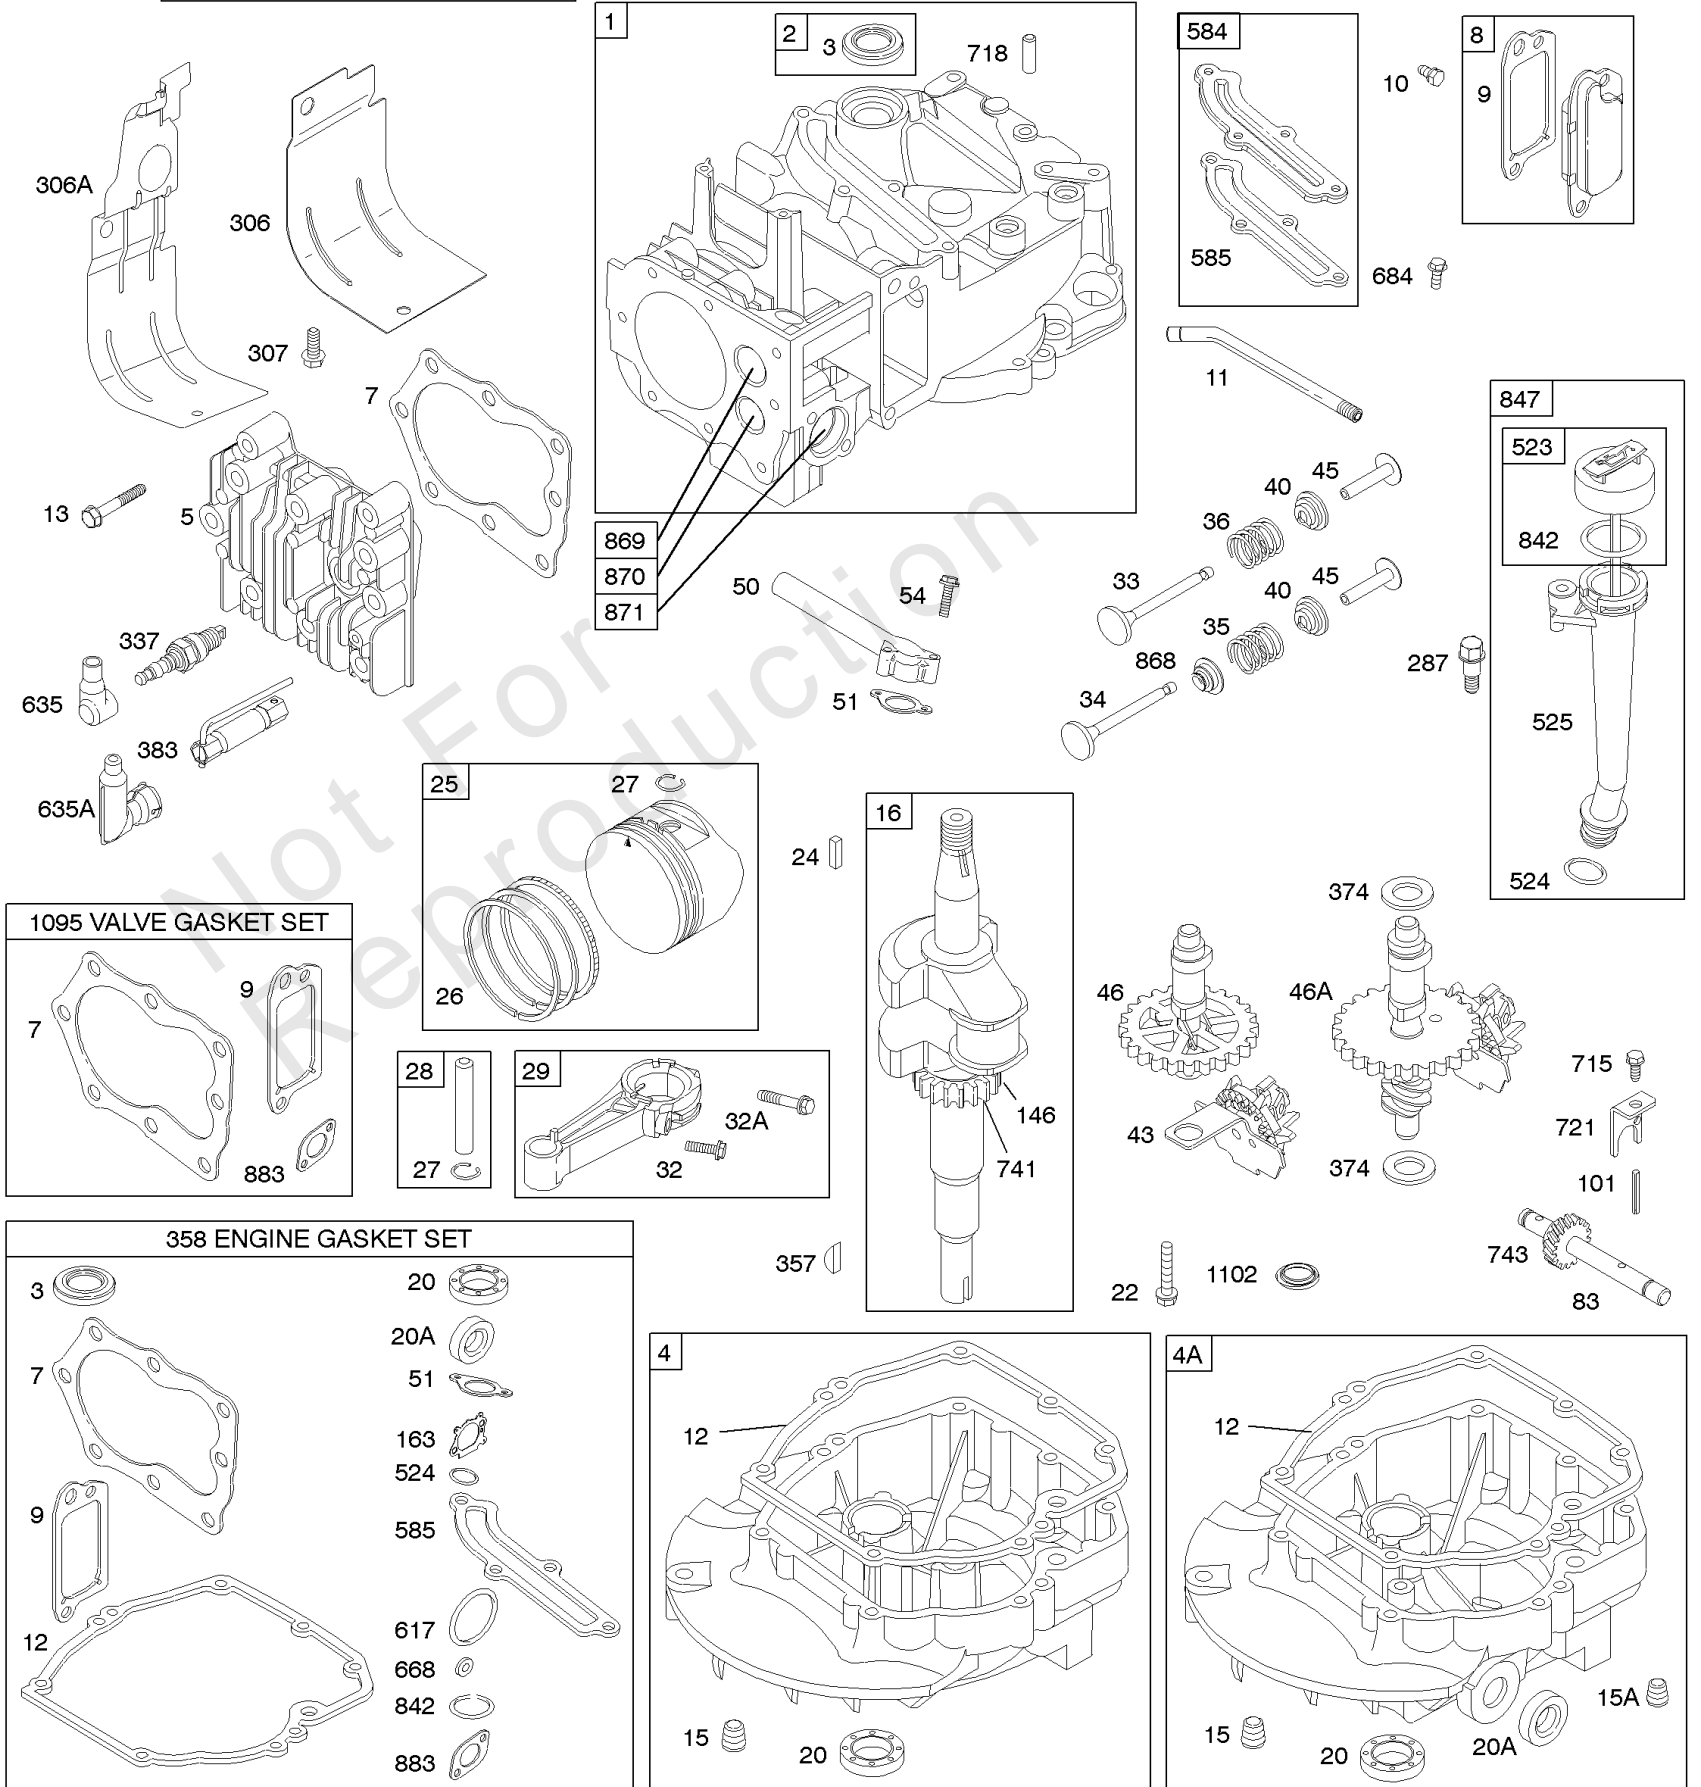

1319 WARNING LABEL

REQUIRED when replacing parts with warning labels affixed.

1058 OPERATOR'S MANUAL

1330 REPAIR MANUAL

1019 LABEL KIT

1095 VALVE GASKET SET

7, 9, 883

358 ENGINE GASKET SET

3, 7, 9, 12, 20, 20A, 51, 163, 524, 585, 617, 668, 842, 883

4

12, 15, 20

4A

12, 15, 20, 20A, 15A

Camshaft, Crankshaft, Cylinder, Engine Sump, Kit/Gaskets, Lubrication, Piston Group,

REF NO	PART NO	QTY	DESCRIPTION
741	797521		Gear-Timing -(Metal) -Used After Code Date 08021700
741	691830		Gear-Timing -(Uses Woodruff Key)
741	790345		Gear-Timing -(Use Without Woodruff Key) -Used Before Code Date 07100100
743	691772		Gear-Drive -(Counterclockwise)
842	691031		SEAL, O-Ring -(Dipstick Tube)
847	692047		Dipstick/Tube Assembly
868	590410		Seal-Valve -Used After Code Date 11063000
868	697338		Seal-Valve -Used Before Code Date 11070100
869	691155		Seat-Valve -(Intake)
870	690380		Seat-Valve -(Exhaust)
871	262001		Bushing-Valve Guide -(Exhaust) -Used Before Code Date 11070100
871	590409		Bushing-Valve Guide -Used After Code Date 11063000
871	63709		Bushing-Valve Guide -(Intake) -Used Before Code Date 11070100
883	691881		Gasket-Exhaust
1019	494256		Kit-Label
1019	790231		Kit-Label -(Touch N Mow)
1058	277039TRI		Operator's Manual -Used Before Code Date 11070100
1058	380567TRI		Operator's Manual -Used After Code Date 11063000
1095	590507		Gasket Set-Valve -Used After Code Date 11063000
1095	498528		Gasket Set-Valve -Used Before Code Date 11070100
1319	794467		LABEL, Warning
1330	270962		Repair Manual