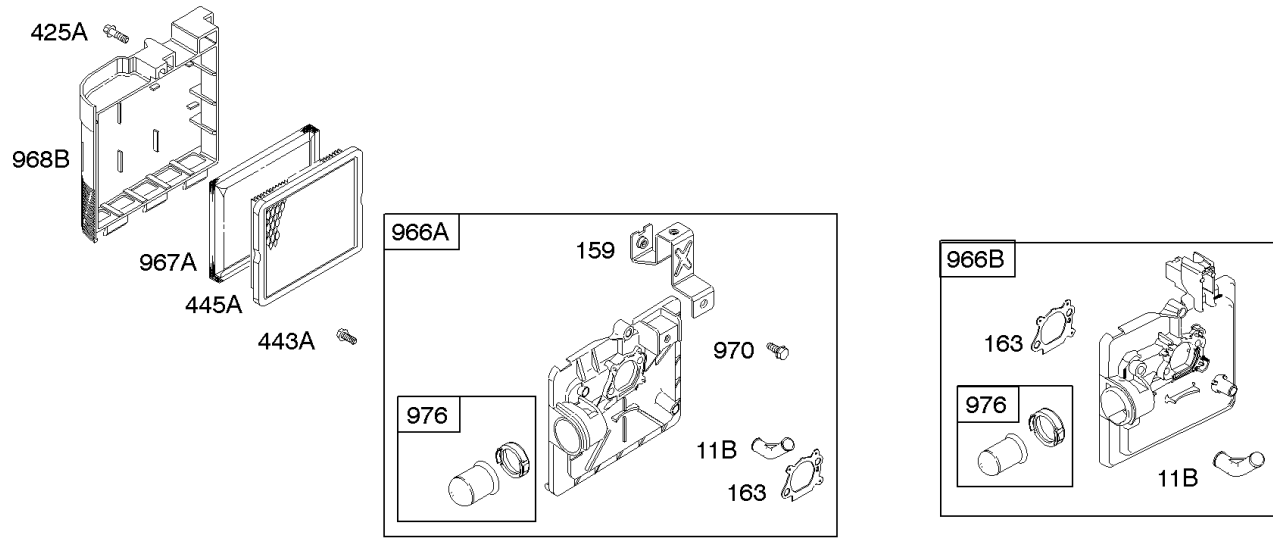

Air Cleaner, Exhaust System

REF NO	PART NO	QTY	DESCRIPTION
11B	691923		Tube-Breather
81	691740		Lock-Muffler Screw
159	691753		Bracket-Air Cleaner Primer
163	272653S		Gasket-Air Cleaner
291	790830		Thermostat
300	496106S		Muffler -(Tuned)
300A	494343S		Muffler -(Square Lo Tone)
300B	497681		Muffler -(Catalyst)
346	690661		SCREW -(Spark Arrestor)
425A	690670		Screw -(Air Cleaner Cover)
443A	692523		Screw -(Air Cleaner Primer Base)
445A	491588S		FILTER, A/C Cartridge
613	691340		Screw -(Muffler)
613A	691653		Screw -(Muffler)
613B	691114		Screw -(Muffler)
676	396548		Deflector-Muffler -(Single Louver)
676B	397931		Deflector-Muffler -(Direct Out)(3/4" Diameter)
676C	493871		Deflector-Muffler -(Side Out)(Extended)(17/32" Deep)
676D	497682		Deflector-Muffler -(Direct Out)(1 3/16" Diameter)
676E	393760		DEFLECTOR, Muffler -(Side Out)(7/16" Deep)
677	690661		SCREW -(Muffler Deflector)
832	499034		Guard-Muffler -(Super Lo Tone Tuned) -Used Before Code Date 11070100
832	590486		Guard-Muffler -Used After Code Date 11063000
832A	691424		Guard-Muffler -(Square Lo Tone)
832B	497683		Guard-Muffler -(Super Lo Tone Catalyst)
836	690664		Screw -(Muffler Guard)
836B	690661		SCREW -(Muffler Guard)
883	691881		Gasket-Exhaust
966A	496116		Base-A/C Primer
966B	792040		Base-A/C Primer
967A	493537S		Filter-Pre Cleaner
968B	692298		Cover-Air Cleaner
970	691669		Screw -(Air Cleaner Primer Bracket)
976	694395		Primer-Carburetor
994	398067		Arrestor-Spark