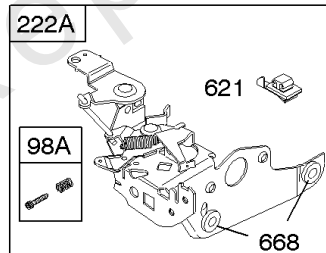

843

843A

188