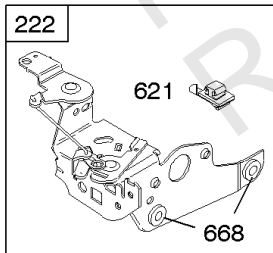

843

843A

188