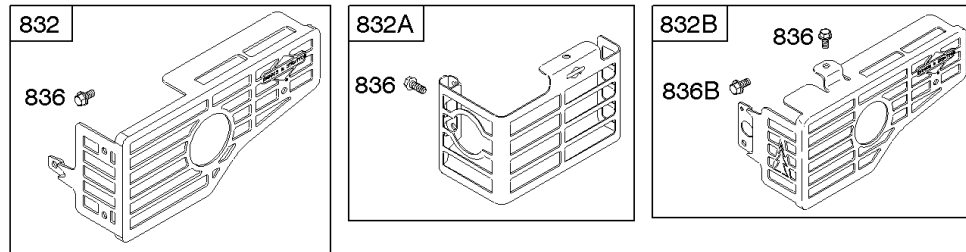

Not For Production