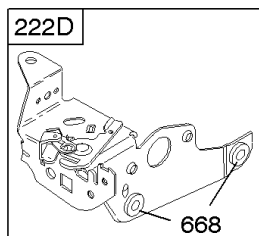

843

843A

188