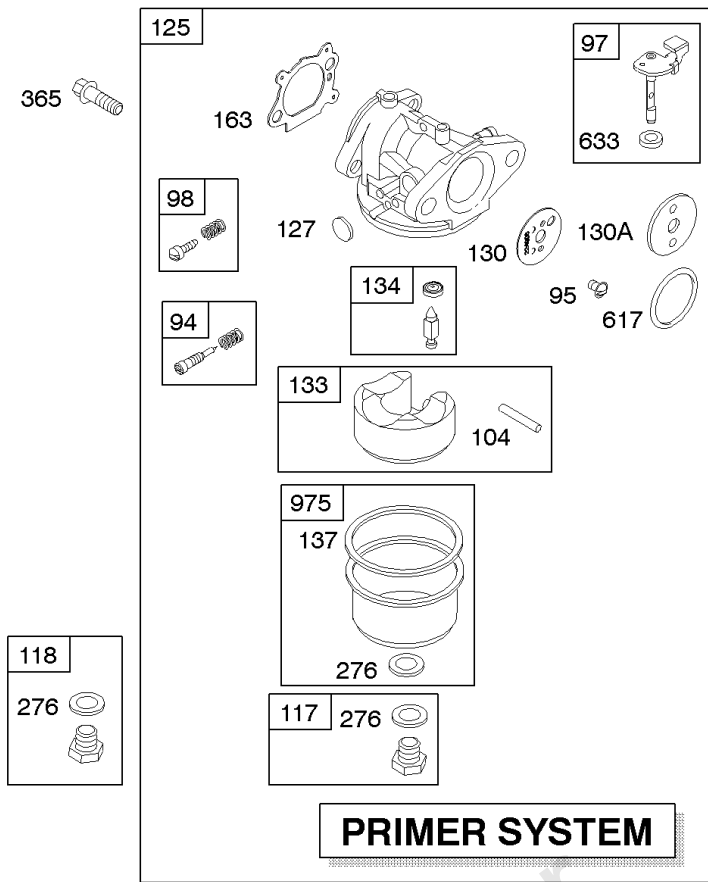

Carburator

REF NO	PART NO	QTY	DESCRIPTION
94	493765		Kit-Idle Mixture
95	691636		Screw -(Throttle Valve)
97	493267		Shaft-Throttle -(Metal)
97	696565		Shaft-Throttle -(Plastic)
98	398185		Kit-Idle Speed
104	691242		Pin-Float Hinge
108	691182		Valve-Choke
108A	795935		Valve-Choke -Used After Code Date 08031200
108A	790844		Valve-Choke -Used Before Code Date 08031300
109	494218		Shaft-Choke
109A	498593		Shaft-Choke
109B	790843		Shaft-Choke -Used Before Code Date 08031300
109B	795936		Shaft-Choke -Used After Code Date 08031200
117	493637		Jet-Main -(Standard) -Used Before Code Date 94070400
117	494870		Jet-Main -(Standard) -Used After Code Date 94070400 -Used Before Code Date 95103000
117	494870		Jet-Main -(Standard) -Used After Code Date 96060200
117	497466		Jet-Main -(Standard) -Used After Code Date 95102900 -Used Before Code Date 96060300
117A	493637		Jet-Main -(Standard) -Used Before Code Date 96060300
117A	498977		Jet-Main -(Standard) -Used After Code Date 96060200
117B	697355		Jet-Main -(Standard)
118	496063		Jet-Main -(High Altitude) -Used Before Code Date 94070400
118	496495		Jet-Main -(High Altitude) -Used After Code Date 95102900 -Used Before Code Date 96060300
118	497315		Jet-Main -(High Altitude) -Used After Code Date 94070300 -Used Before Code Date 95103000
118	498975		Jet-Main -(High Altitude) -Used After Code Date 96060200
118A	494870		Jet-Main -(High Altitude) -Used Before Code Date 96060300
118A	498981		Jet-Main -(High Altitude) -Used After Code Date 96060200