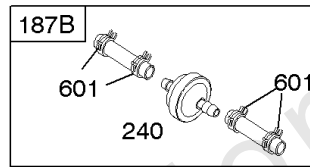

601A

843

843A

188

615

404

616

267

267

265

265A