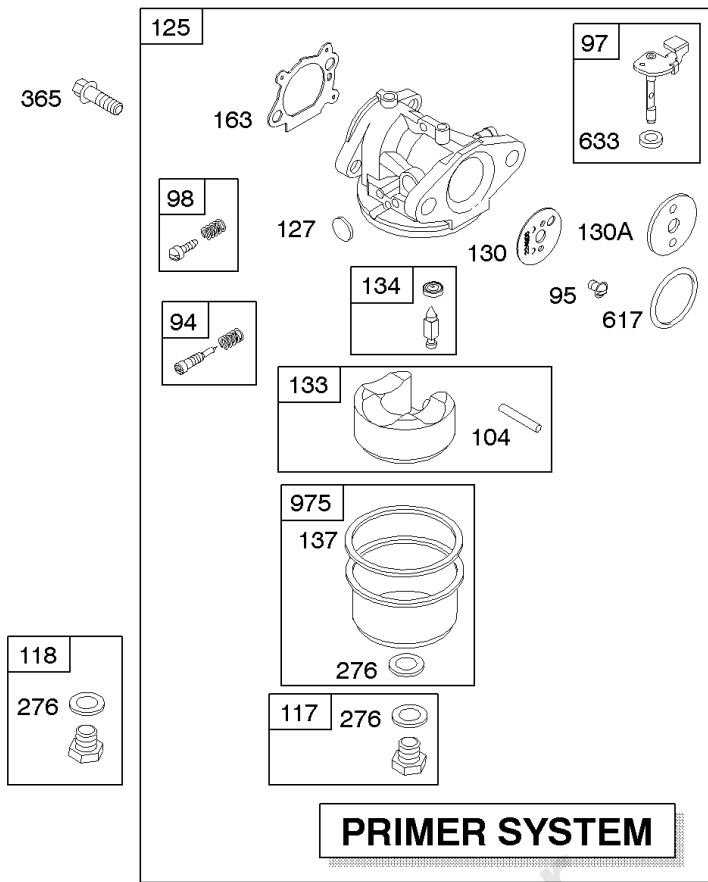

Carburator

REF NO	PART NO	QTY	DESCRIPTION
118B	692677		Jet-Main -(High Altitude)
121	498260		Kit-Carb Overhaul
125	498170		Carburetor -(Primer System) -Used After Code Date 96060200
125	498254		Carburetor -(Primer System) -Used Before Code Date 96060300
125A	498965		Carburetor -(Choke System) -Used After Code Date 96060200
125A	497501		Carburetor -(Choke System) -Used Before Code Date 96060300
125B	790845		Carburetor -(Autochoke System)
127	694468		Plug-Welch -(3/8" Diameter)
127A	691739		Plug-Welch -(5/16" Diameter)
130	691203		Valve-Throttle
130	696564		Valve-Throttle -(Primer System) -Used After Code Date 01040800
130A	691181		Valve-Throttle
133	398187		Float-Carburetor
134	398188		Kit-Needle/Seat
137	796610		Gasket-Float Bowl
137	693981		Gasket-Float Bowl -(1/16" Thick)
163	272653S		Gasket-Air Cleaner
217	690354		Spring-Choke Return
231	691636		Screw -(Choke Valve)
276	271716		Washer-Sealing
365	691688		Screw -(Carburetor)
617	270344S		Seal-O Ring -(Intake Manifold)
633	691321		Seal-Choke/Thr Shaft -(Throttle Shaft)
633A	693867		Seal-Choke/Thr Shaft -(Choke)
692	690572		Spring-Detent
975	493640		Bowl-Float
977	498261		Gasket Set-Carburetor