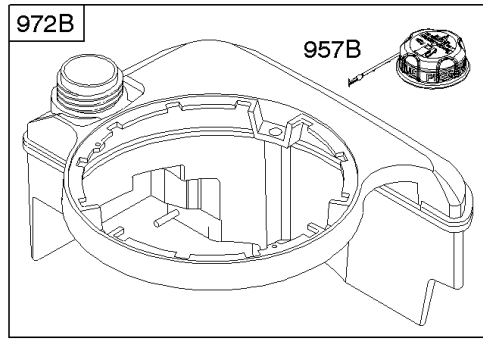

601A

843

843A

188