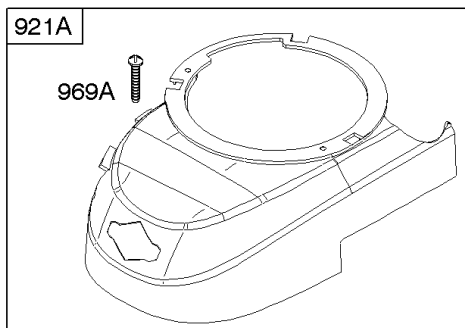

Blower Housing/Shrouds

REF NO	PART NO	QTY	DESCRIPTION
37	694086		Guard-Flywheel
78	691108		SCREW -(Flywheel Guard)
304	493293		Housing-Blower -(For Use On Engines With Brake)
304	493294		Housing-Blower -(For Use On Engines Without Brake)
305	691108		SCREW -(Blower Housing)
564	690664		Screw -(Control Cover)
564A	691142		Screw -(Control Cover)
564B	698589		Screw -(Control Cover)
604	691757		Cover-Control
604A	691344		Cover-Control
604B	790703		Cover-Control
604D	793770		Cover-Control
921	497233		Cover-Blower Housing
921A	695886		Cover-Blower Housing
921B	692931		Cover-Blower Housing
921R	793771		Cover-Blower Housing
921E	696262		Cover-Blower Housing
921F	697343		Cover-Blower Housing
921K	699984		Cover-Blower Housing
921J	790036		Cover-Blower Housing
921H	790037		Cover-Blower Housing
921G	790701		Cover-Blower Housing
925	690595		Cover-Linkage -Used Before Code Date 07072300
925	795403		Cover-Linkage -Used After Code Date 07072200
930	691919		Guard-Rewind -(Round)
930A	691345		Guard-Rewind -(Tear Drop)
969	690700		Screw -(Blower Housing Cover)
969A	691138		Screw -(Blower Housing Cover)
1036	-----		Label-Emissions -(Available From A Briggs & Stratton Authorized Dealer)