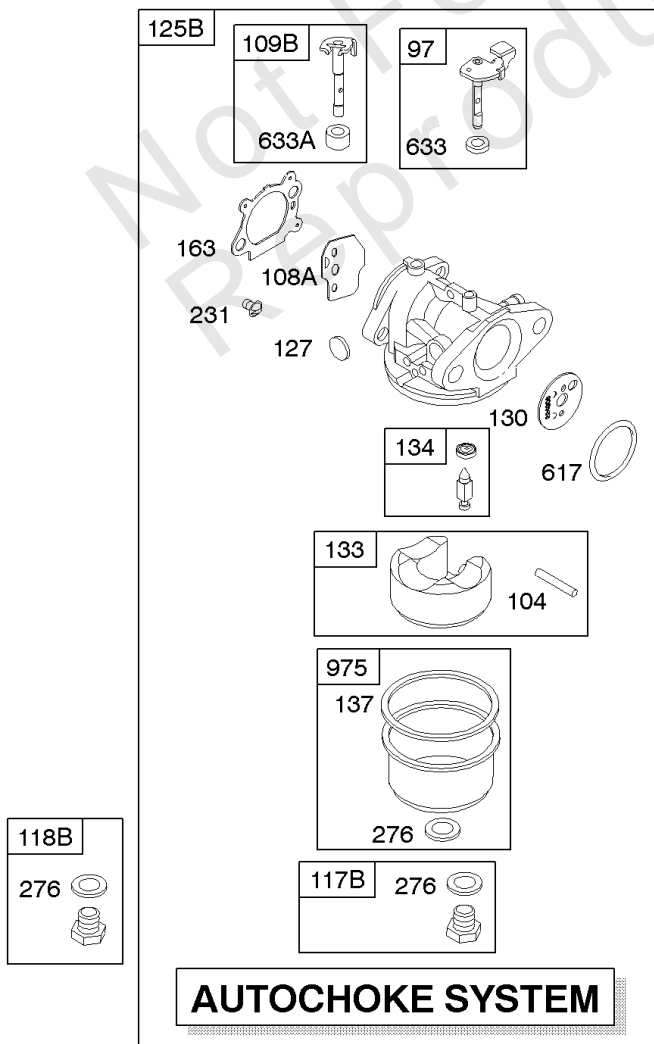

Carburator

REF NO	PART NO	QTY	DESCRIPTION
94	493765		Kit-Idle Mixture
95	691636		Screw -(Throttle Valve)
97	493267		Shaft-Throttle -(Metal)
97	696565		Shaft-Throttle -(Plastic)
98	398185		Kit-Idle Speed
104	691242		Pin-Float Hinge
108	691182		Valve-Choke
108A	795935		Valve-Choke -Used After Code Date 08031200
108A	790844		Valve-Choke -Used Before Code Date 08031300
109	494218		Shaft-Choke
109A	498593		Shaft-Choke
109B	790843		Shaft-Choke -Used Before Code Date 08031300
109B	795936		Shaft-Choke -Used After Code Date 08031200
117	493637		Jet-Main -(Standard) -Used Before Code Date 94070400
117	494870		Jet-Main -(Standard) -Used After Code Date 94070400 -Used Before Code Date 95103000
117	494870		Jet-Main -(Standard) -Used After Code Date 96060200
117	497466		Jet-Main -(Standard) -Used After Code Date 95102900 -Used Before Code Date 96060300
117A	493637		Jet-Main -(Standard) -Used Before Code Date 96060300
117A	498977		Jet-Main -(Standard) -Used After Code Date 96060200
117B	697355		Jet-Main -(Standard)
118	496063		Jet-Main -(High Altitude) -Used Before Code Date 94070400
118	496495		Jet-Main -(High Altitude) -Used After Code Date 95102900 -Used Before Code Date 96060300
118	497315		Jet-Main -(High Altitude) -Used After Code Date 94070300 -Used Before Code Date 95103000
118	498975		Jet-Main -(High Altitude) -Used After Code Date 96060200
118A	494870		Jet-Main -(High Altitude) -Used Before Code Date 96060300
118A	498981		Jet-Main -(High Altitude) -Used After Code Date 96060200