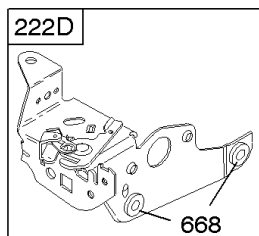

Controls, Fuel Tank, Governor Spring

REF NO	PART NO	QTY	DESCRIPTION
98A	493280		Kit-Idle Speed
187	791766		LINE, Fuel -(15" Long)(Cut To Required Length)
187A	791873		Line-Fuel -(Molded)
187C	791875		Line-Fuel -(Molded)
187B	791891		Line-Fuel -(Includes Filter)
188	690877		Screw -(Control Bracket)
190	690940		SCREW -(Fuel Tank)
202	691829		Link-Mechanical Governor
209	691292		Spring-Governor
209A	691835		Spring-Governor
222	790143		Bracket-Control -(Remote/Manual Friction)(Primer)
222A	692021		Bracket-Control -(Remote Choke & Choke-A-Matic)
222C	692150		Bracket-Control
222D	692467		Bracket-Control -(Remote/Manual Friction)(Variable Speed And 5 Position Manual Choke, Without Stop Switch)
222E	692982		Bracket-Control -(Fixed Speed And 5 Position Manual Choke)
227	690783		Lever-Governor Control
240	298090S		Filter-Fuel
265	690798		Clamp-Casing
265A	691024		CLAMP, Casing
267	691044		SCREW -(Casing Clamp)
268	691025		CASING, Control Wire -(Cut To Required Length)
269	691026		WIRE, Control -(Cut To Required Length)
270	691027		NUT -(Control Wire Casing)
271	691028		Lever-Control
404	690272		WASHER -(Governor Crank)
505	691251		NUT -(Governor Control Lever)
562	691119		BOLT -(Governor Control Lever)
601	791850		CLAMP, Hose
601A	691038		CLAMP, Hose
615	690340		RETAINER, Governor Shaft
616	698801		Crank-Governor
621	692310		Switch-Stop
668	493823		Spacer -(Includes 2)
670	692294		Spacer-Fuel Tank
843	691884		Sleeve-Lever -(Speed Control)
843A	691895		Sleeve-Lever -(Choke)