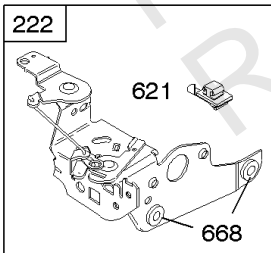

Controls, Fuel Tank, Governor Spring

REF NO	PART NO	QTY	DESCRIPTION
98A	493280		Kit-Idle Speed
187	791766		LINE, Fuel -(15" Long)(Cut To Required Length)
187A	791873		Line-Fuel -(Molded)
187C	791875		Line-Fuel -(Molded)
187B	791891		Line-Fuel -(Includes Filter)
188	690877		Screw -(Control Bracket)
190	690940		SCREW -(Fuel Tank)
202	691829		Link-Mechanical Governor
209	691292		Spring-Governor
209A	691835		Spring-Governor
222	790143		Bracket-Control -(Remote/Manual Friction)(Primer)
222A	692021		Bracket-Control -(Remote Choke & Choke-A-Matic)
222C	692150		Bracket-Control
222D	692467		Bracket-Control -(Remote/Manual Friction)(Variable Speed And 5 Position Manual Choke, Without Stop Switch)
222E	692982		Bracket-Control -(Fixed Speed And 5 Position Manual Choke)
227	690783		Lever-Governor Control
240	298090S		Filter-Fuel
265	690798		Clamp-Casing
265A	691024		CLAMP, Casing
267	691044		SCREW -(Casing Clamp)
268	691025		CASING, Control Wire -(Cut To Required Length)
269	691026		WIRE, Control -(Cut To Required Length)
270	691027		NUT -(Control Wire Casing)
271	691028		Lever-Control
404	690272		WASHER -(Governor Crank)
505	691251		NUT -(Governor Control Lever)
562	691119		BOLT -(Governor Control Lever)
601	791850		CLAMP, Hose
601A	691038		CLAMP, Hose
615	690340		RETAINER, Governor Shaft
616	698801		Crank-Governor
621	692310		Switch-Stop
668	493823		Spacer -(Includes 2)
670	692294		Spacer-Fuel Tank
843	691884		Sleeve-Lever -(Speed Control)
843A	691895		Sleeve-Lever -(Choke)