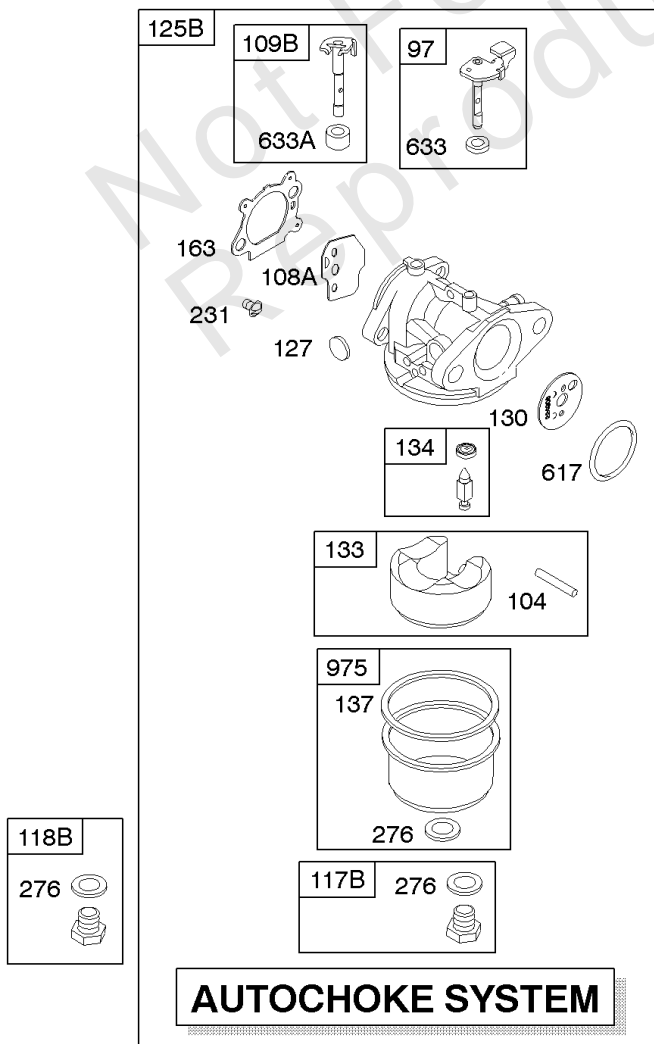

Carburator

REF NO	PART NO	QTY	DESCRIPTION
118B	692677		Jet-Main -(High Altitude)
121	498260		Kit-Carb Overhaul
125	498170		Carburetor -(Primer System) -Used After Code Date 96060200
125	498254		Carburetor -(Primer System) -Used Before Code Date 96060300
125A	498965		Carburetor -(Choke System) -Used After Code Date 96060200
125A	497501		Carburetor -(Choke System) -Used Before Code Date 96060300
125B	790845		Carburetor -(Autochoke System)
127	694468		Plug-Welch -(3/8" Diameter)
127A	691739		Plug-Welch -(5/16" Diameter)
130	691203		Valve-Throttle
130	696564		Valve-Throttle -(Primer System) -Used After Code Date 01040800
130A	691181		Valve-Throttle
133	398187		Float-Carburetor
134	398188		Kit-Needle/Seat
137	796610		Gasket-Float Bowl
137	693981		Gasket-Float Bowl -(1/16" Thick)
163	272653S		Gasket-Air Cleaner
217	690354		Spring-Choke Return
231	691636		Screw -(Choke Valve)
276	271716		Washer-Sealing
365	691688		Screw -(Carburetor)
617	270344S		Seal-O Ring -(Intake Manifold)
633	691321		Seal-Choke/Thr Shaft -(Throttle Shaft)
633A	693867		Seal-Choke/Thr Shaft -(Choke)
692	690572		Spring-Detent
975	493640		Bowl-Float
977	498261		Gasket Set-Carburetor