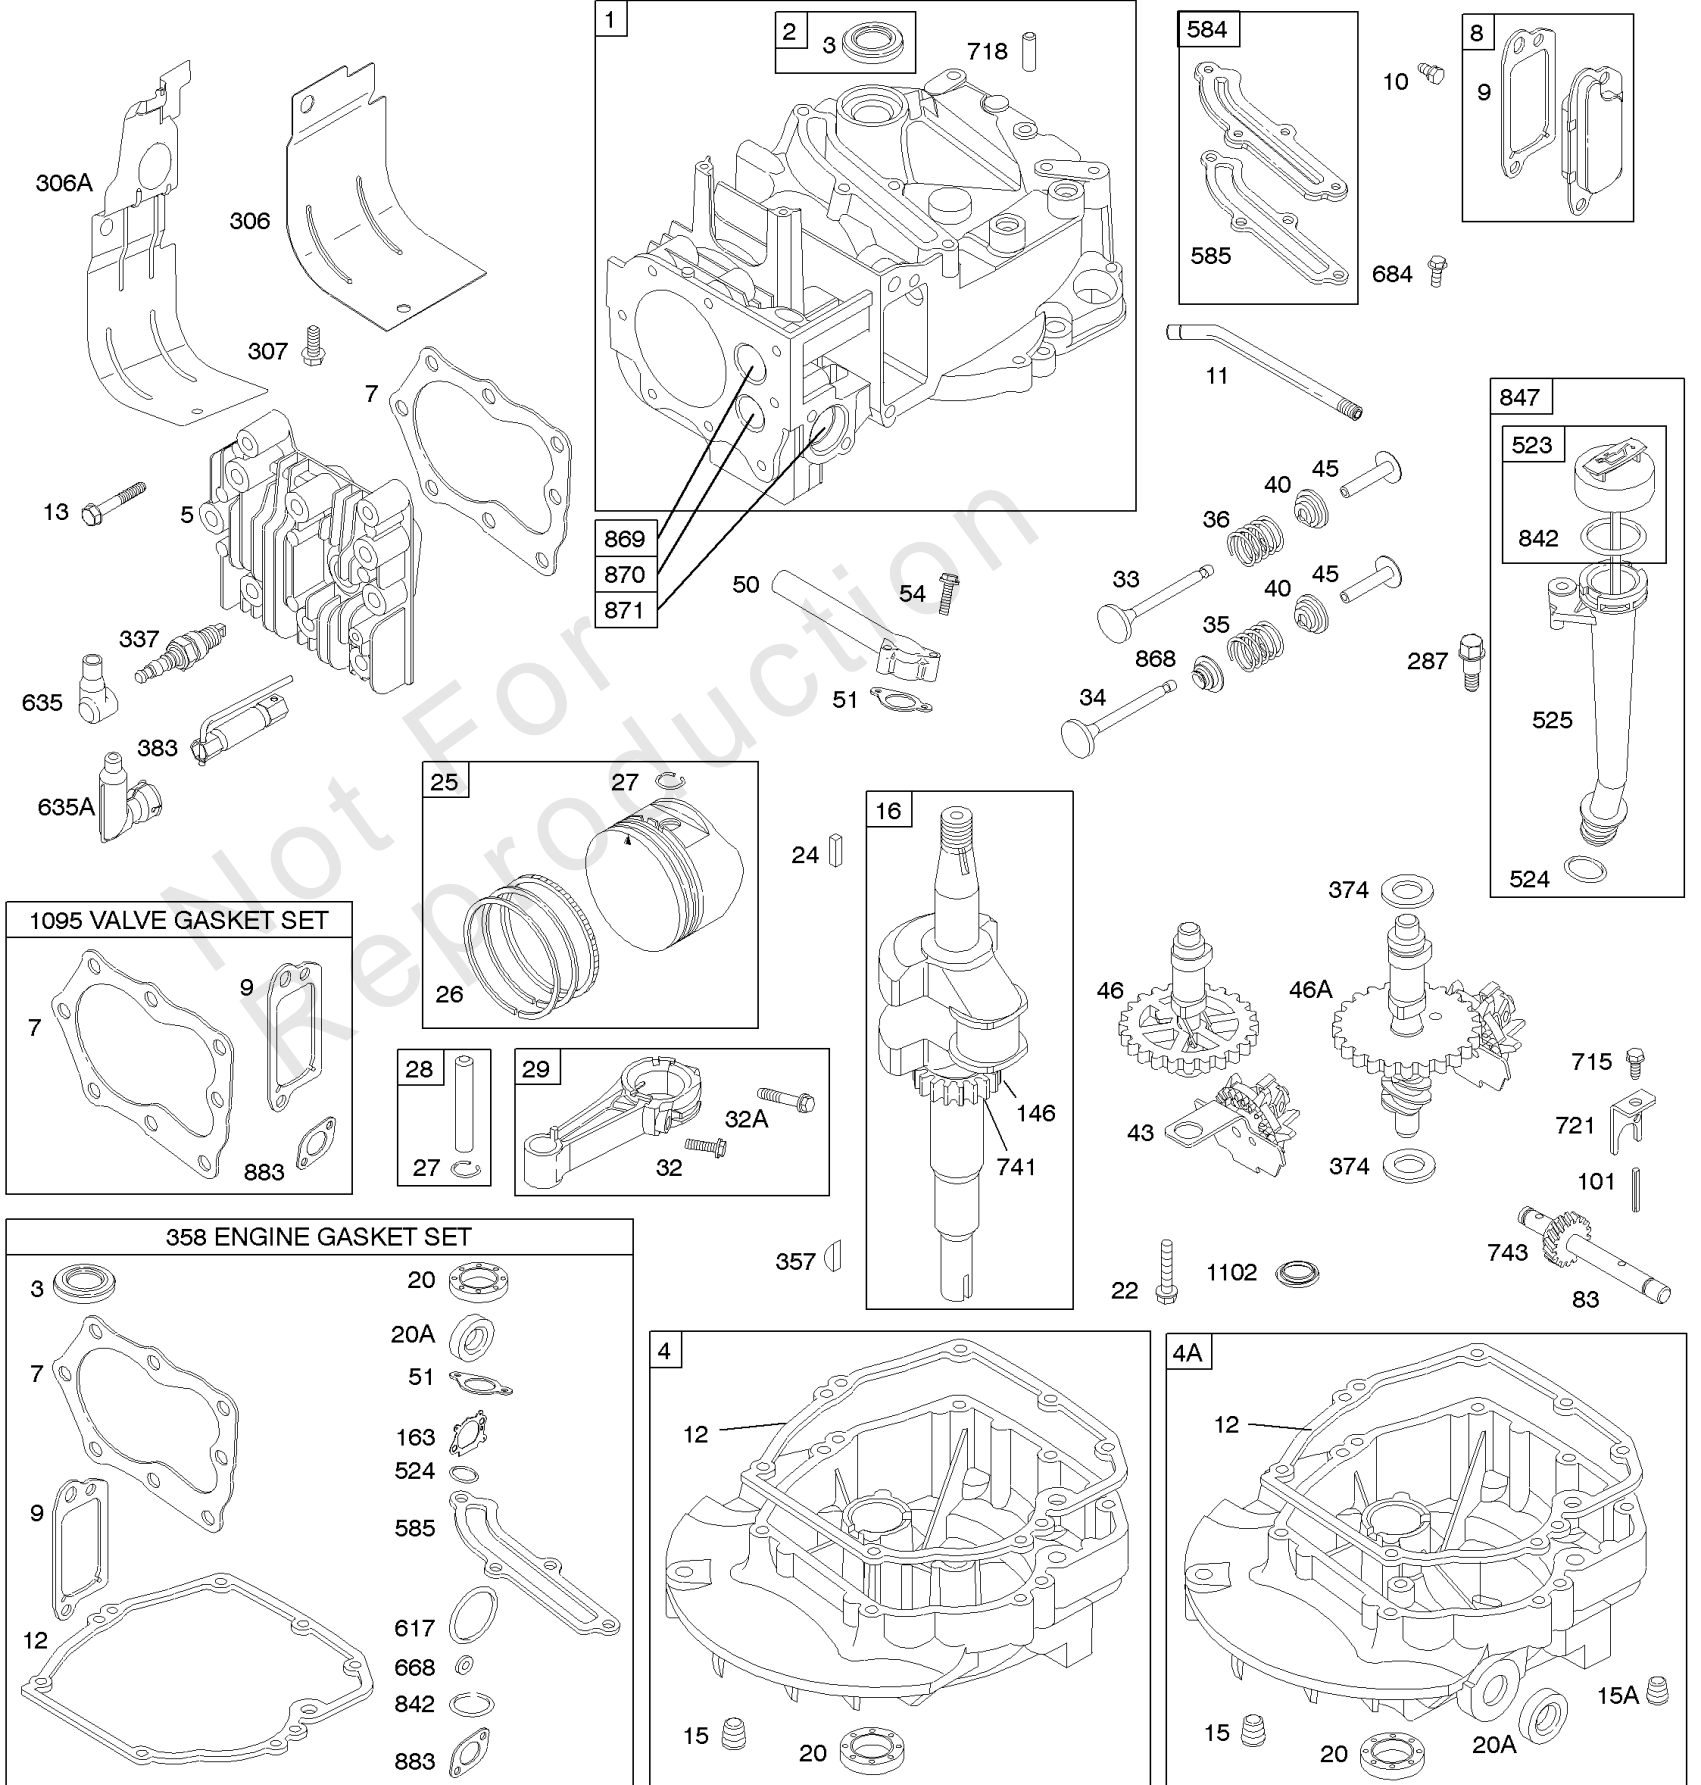

1319 WARNING LABEL

REQUIRED when replacing parts with warning labels affixed.

1058 OPERATOR'S MANUAL

1330 REPAIR MANUAL

1019 LABEL KIT

Camshaft, Crankshaft, Cylinder, Engine Sump, Kit/Gaskets, Lubrication, Piston Group,

REF NO	PART NO	QTY	DESCRIPTION
26	795432		Ring Set -(.020" Oversize) -Used After Code Date 07090300 -Used Before Code Date 09041700
26	797304		Ring Set -(Standard) -Used After Code Date 09041600 -Used Before Code Date 11070100
26	797305		Ring Set -(.020" Oversize) -Used After Code Date 09041600 -Used Before Code Date 11070100
27	691588		Lock-Piston Pin -Used Before Code Date 97011300
27	691588		Lock-Piston Pin -Used After Code Date 09041600
27	691866		Lock-Piston Pin -Used After Code Date 97011200 -Used Before Code Date 09041700
28	298908		Pin-Piston -(.005" Oversize) -Used Before Code Date 97011300
28	298909		Pin-Piston -(Standard) -Used Before Code Date 97011300
28	298909		Pin-Piston -(Standard) -Used After Code Date 09041600
28	499423		Pin-Piston -(Standard) -Used After Code Date 97011200 -Used Before Code Date 09041700
29	499424		Rod-Connecting -(Standard) -Used After Code Date 97011200 -Used Before Code Date 09041700
29	490566		Rod-Connecting -(Standard) -Used Before Code Date 97011300
29	797306		Rod-Connecting -(Standard) -Used After Code Date 09041600
32	691664		Screw -(Connecting Rod)
32A	695759		Screw -(Connecting Rod) -Used After Code Date 00042200
33	590394		Valve-Exhaust -Used After Code Date 11063000
33	262651S		Valve-Exhaust -Used Before Code Date 11070100
34	262652S		Valve-Intake -Used Before Code Date 11070100
34	590393		Valve-Intake -Used After Code Date 11063000
35	691270		Spring-Valve -(Intake)
36	691270		Spring-Valve -(Exhaust)
40	692194		Retainer-Valve
43	691997		Slinger-Governor/Oil
45	690548		Tappet-Valve