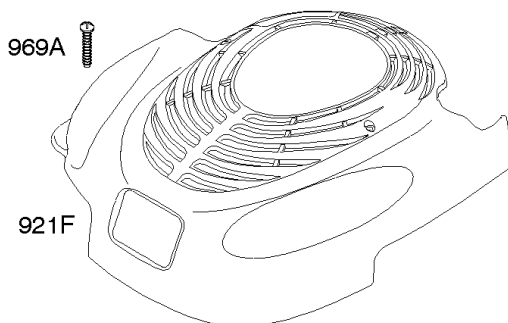

Blower Housing/Shrouds

REF NO	PART NO	QTY	DESCRIPTION
37	694086		Guard-Flywheel
78	691108		SCREW -(Flywheel Guard)
304	493293		Housing-Blower -(For Use On Engines With Brake)
304	493294		Housing-Blower -(For Use On Engines Without Brake)
305	691108		SCREW -(Blower Housing)
564	690664		Screw -(Control Cover)
564A	691142		Screw -(Control Cover)
564B	698589		Screw -(Control Cover)
604	691757		Cover-Control
604A	691344		Cover-Control
604B	790703		Cover-Control
604D	793770		Cover-Control
921	497233		Cover-Blower Housing
921A	695886		Cover-Blower Housing
921B	692931		Cover-Blower Housing
921R	793771		Cover-Blower Housing
921E	696262		Cover-Blower Housing
921F	697343		Cover-Blower Housing
921K	699984		Cover-Blower Housing
921J	790036		Cover-Blower Housing
921H	790037		Cover-Blower Housing
921G	790701		Cover-Blower Housing
925	690595		Cover-Linkage -Used Before Code Date 07072300
925	795403		Cover-Linkage -Used After Code Date 07072200
930	691919		Guard-Rewind -(Round)
930A	691345		Guard-Rewind -(Tear Drop)
969	690700		Screw -(Blower Housing Cover)
969A	691138		Screw -(Blower Housing Cover)
1036	-----		Label-Emissions -(Available From A Briggs & Stratton Authorized Dealer)