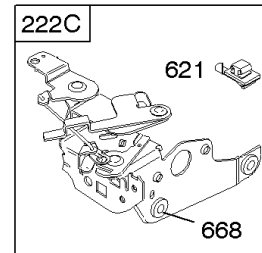

843

843A

188