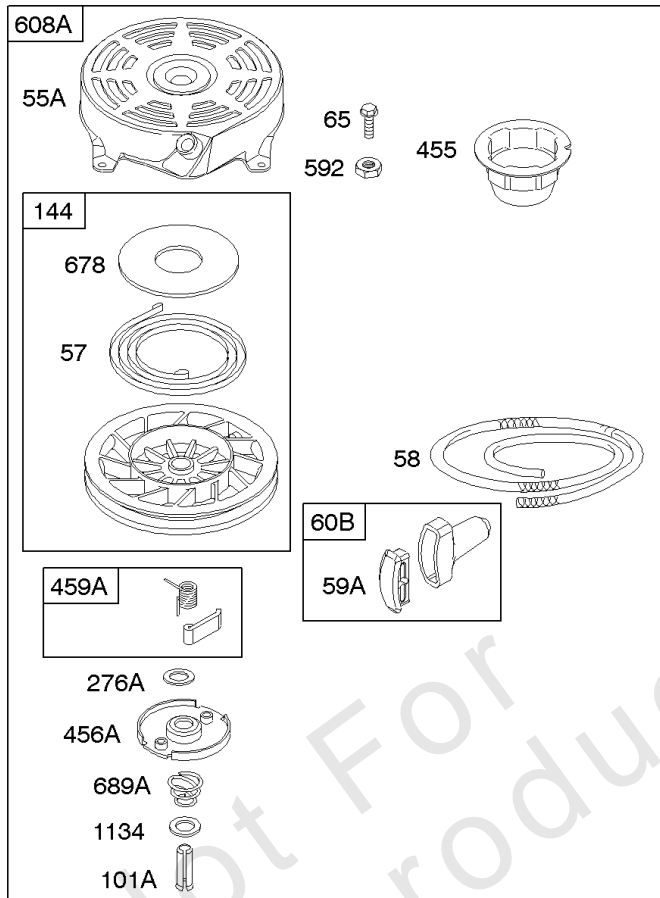

Flywheel, Rewind Starter

REF NO	PART NO	QTY	DESCRIPTION
23A	691987		Flywheel
55	691421		Housing-Rewind Starter
55A	492831		Housing-Rewind Starter
57	491889		Spring-Rewind Starter
58	280399S		Rope-Starter -(Cut To Required Length)
59	396892		Insert-Grip
59A	692594		Insert-Grip
60	281434S		Grip-Starter Rope -(Pistol Grip)
60A	393152		Grip-Starter Rope -(2 Piece)
60B	494212		Grip-Starter Rope
60C	799716		Grip-Starter Rope
65	690837		Screw -(Rewind Starter)
101A	262626		Pin-Shaft -(NO LONGER AVAILABLE)
144	493824		Pulley/Spring Assembly
276A	280973		Washer-Sealing
332	690662		Nut -(Flywheel)
363	19069		Puller-Flywheel
455	791960		Cup-Flywheel
455A	224250		Cup-Flywheel
456	692299		Plate-Pawl Friction
456A	224321		Plate-Pawl Friction
459	281505S		PAWL, Ratchet
459A	492833		Pawl-Ratchet
592	690800		Nut -(Rewind Starter)
597	691696		Screw -(Pawl Friction Plate)
608	497680		Starter-Rewind
608A	497598		Starter-Rewind
678	224278		Spacer-Rewind
689	691855		SPRING, Friction
689A	262625		Spring-Friction
1005	691346		Fan-Flywheel
1134	224322		Washer -(Pawl Friction Plate)
1210	498144		Pulley/Spring Assembly -(Pulley) (Pulley)
1211	498144		Pulley/Spring Assembly -(Spring) (Spring)