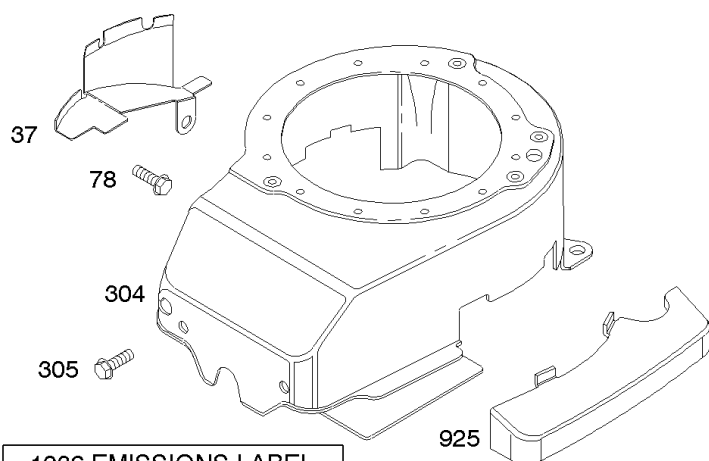

Blower Housing/Shrouds

REF NO	PART NO	QTY	DESCRIPTION
37	694086		Guard-Flywheel
78	691108		SCREW -(Flywheel Guard)
304	493293		Housing-Blower -(For Use On Engines With Brake)
304	493294		Housing-Blower -(For Use On Engines Without Brake)
305	691108		SCREW -(Blower Housing)
564	690664		Screw -(Control Cover)
564A	691142		Screw -(Control Cover)
564B	698589		Screw -(Control Cover)
604	691757		Cover-Control
604A	691344		Cover-Control
604B	790703		Cover-Control
604D	793770		Cover-Control
921	497233		Cover-Blower Housing
921A	695886		Cover-Blower Housing
921B	692931		Cover-Blower Housing
921R	793771		Cover-Blower Housing
921E	696262		Cover-Blower Housing
921F	697343		Cover-Blower Housing
921K	699984		Cover-Blower Housing
921J	790036		Cover-Blower Housing
921H	790037		Cover-Blower Housing
921G	790701		Cover-Blower Housing
925	690595		Cover-Linkage -Used Before Code Date 07072300
925	795403		Cover-Linkage -Used After Code Date 07072200
930	691919		Guard-Rewind -(Round)
930A	691345		Guard-Rewind -(Tear Drop)
969	690700		Screw -(Blower Housing Cover)
969A	691138		Screw -(Blower Housing Cover)
1036	-----		Label-Emissions -(Available From A Briggs & Stratton Authorized Dealer)