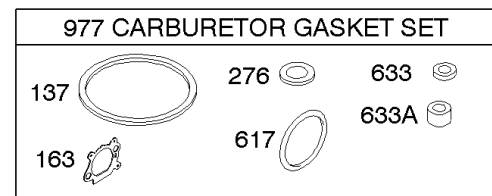

Carburator

REF NO	PART NO	QTY	DESCRIPTION
118B	692677		Jet-Main -(High Altitude)
121	498260		Kit-Carb Overhaul
125	498170		Carburetor -(Primer System) -Used After Code Date 96060200
125	498254		Carburetor -(Primer System) -Used Before Code Date 96060300
125A	498965		Carburetor -(Choke System) -Used After Code Date 96060200
125A	497501		Carburetor -(Choke System) -Used Before Code Date 96060300
125B	790845		Carburetor -(Autochoke System)
127	694468		Plug-Welch -(3/8" Diameter)
127A	691739		Plug-Welch -(5/16" Diameter)
130	691203		Valve-Throttle
130	696564		Valve-Throttle -(Primer System) -Used After Code Date 01040800
130A	691181		Valve-Throttle
133	398187		Float-Carburetor
134	398188		Kit-Needle/Seat
137	796610		Gasket-Float Bowl
137	693981		Gasket-Float Bowl -(1/16" Thick)
163	272653S		Gasket-Air Cleaner
217	690354		Spring-Choke Return
231	691636		Screw -(Choke Valve)
276	271716		Washer-Sealing
365	691688		Screw -(Carburetor)
617	270344S		Seal-O Ring -(Intake Manifold)
633	691321		Seal-Choke/Thr Shaft -(Throttle Shaft)
633A	693867		Seal-Choke/Thr Shaft -(Choke)
692	690572		Spring-Detent
975	493640		Bowl-Float
977	498261		Gasket Set-Carburetor