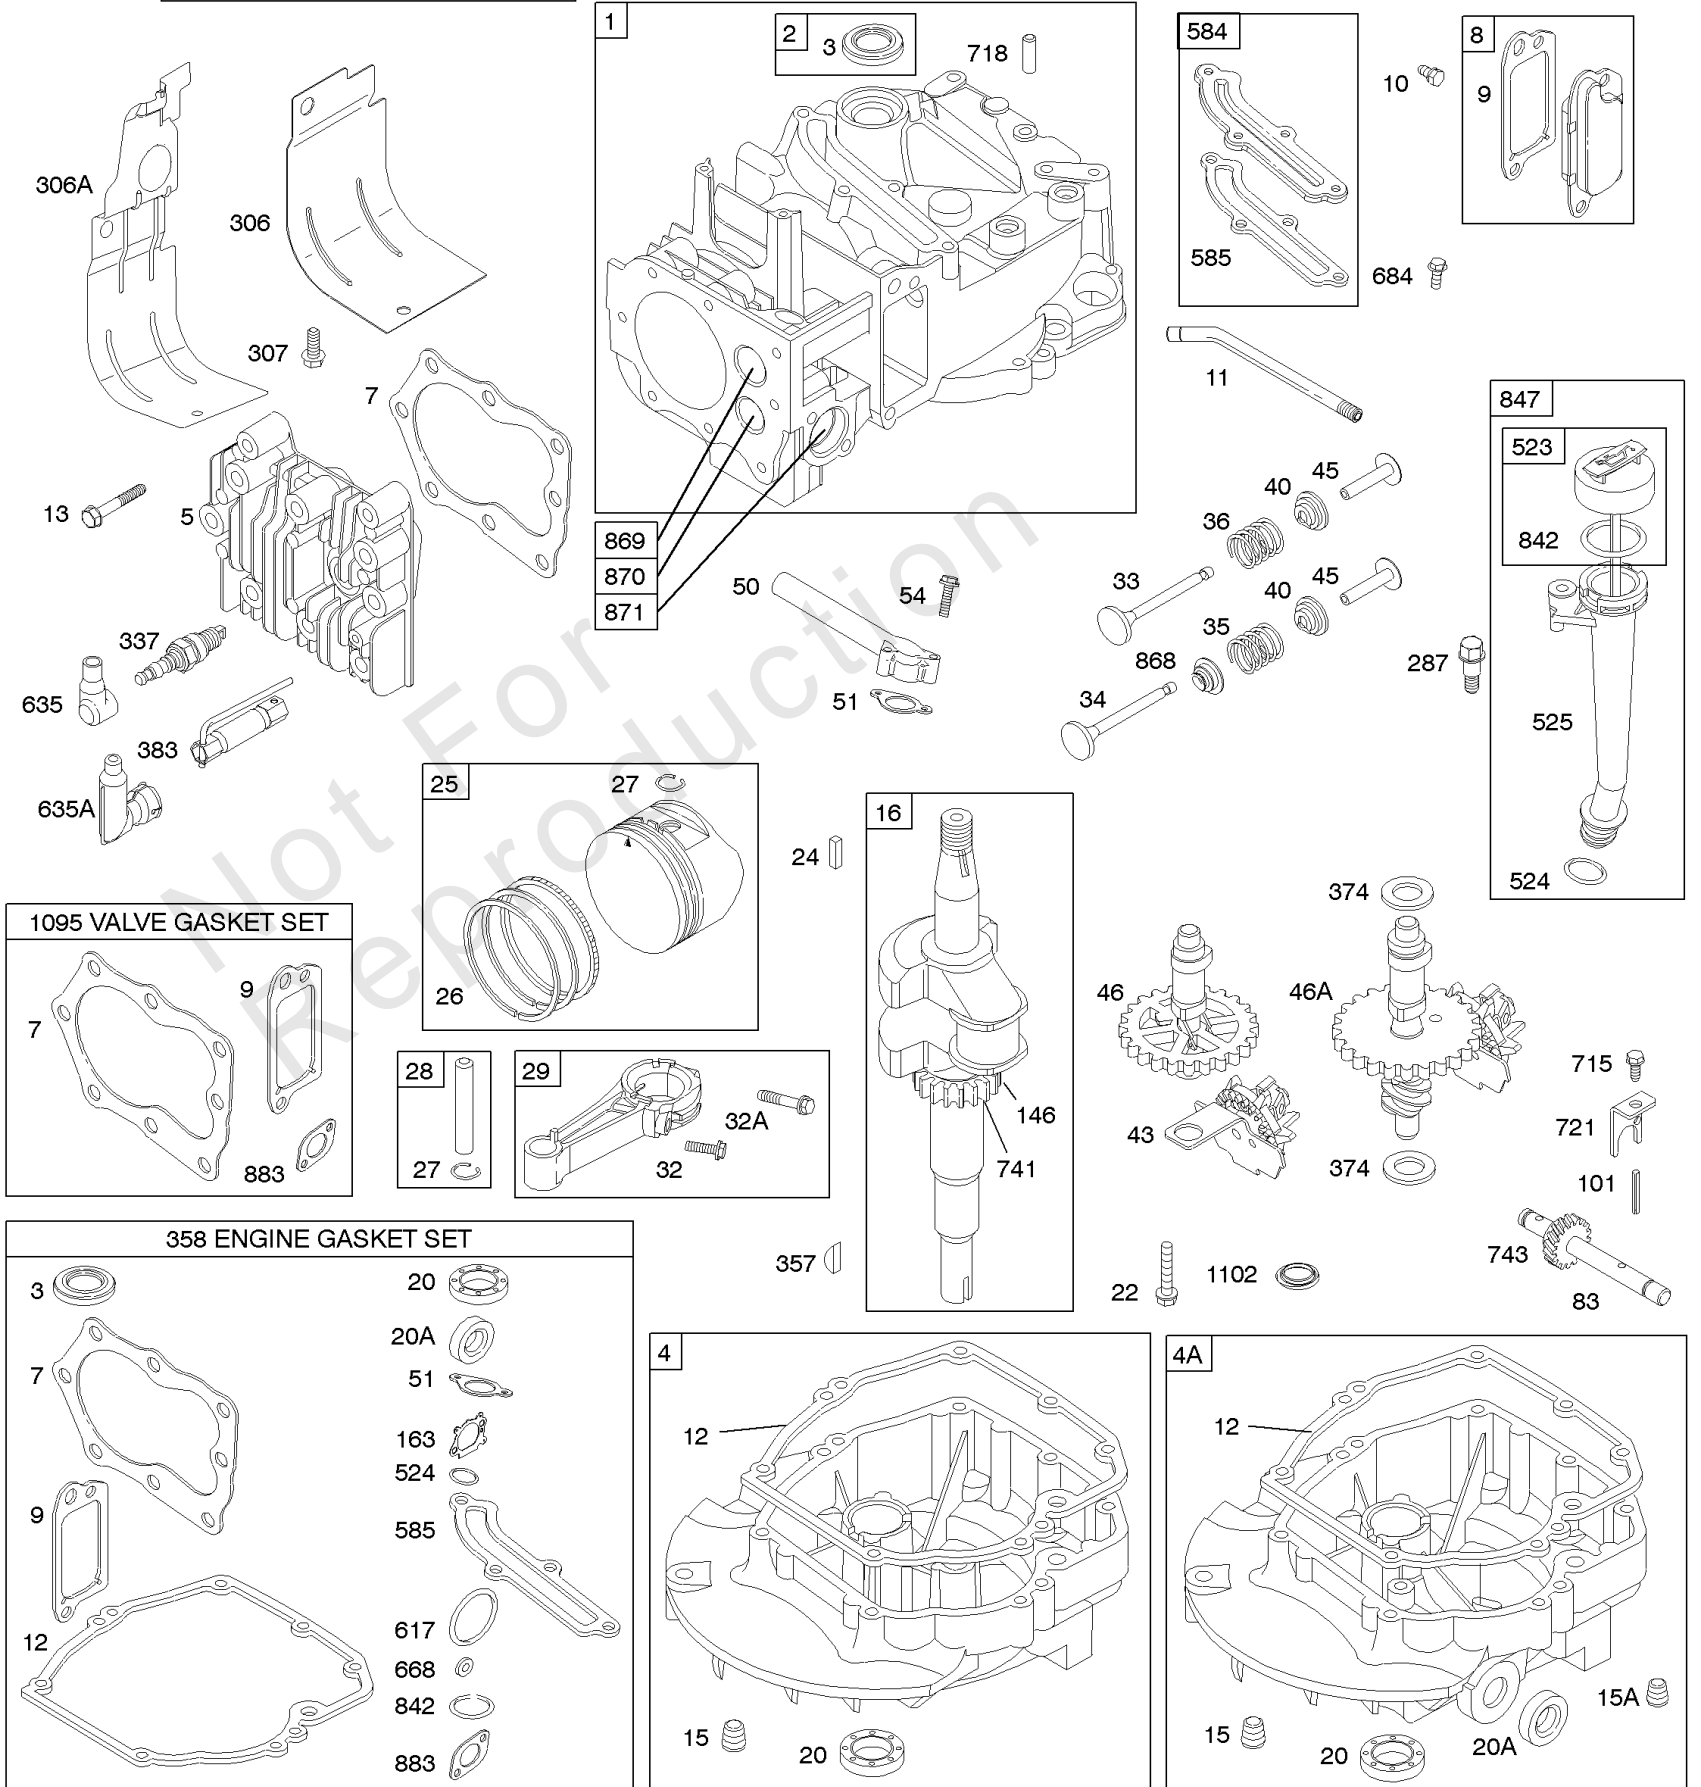

1319 WARNING LABEL

REQUIRED when replacing parts with warning labels affixed.

1058 OPERATOR'S MANUAL

1330 REPAIR MANUAL

1019 LABEL KIT

Camshaft, Crankshaft, Cylinder, Engine Sump, Kit/Gaskets, Lubrication, Piston Group,

REF NO	PART NO	QTY	DESCRIPTION
741	795755		Gear-Timing -(Plastic) -Used After Code Date 08021700
741	797521		Gear-Timing -(Metal) -Used After Code Date 08021700
741	691830		Gear-Timing -(Uses Woodruff Key)
741	790345		Gear-Timing -(Use Without Woodruff Key) -Used Before Code Date 07100100
743	691772		Gear-Drive -(Counterclockwise)
842	691031		SEAL, O-Ring -(Dipstick Tube)
847	692047		Dipstick/Tube Assembly
868	590410		Seal-Valve -Used After Code Date 11063000
868	697338		Seal-Valve -Used Before Code Date 11070100
869	691155		Seat-Valve -(Intake)
870	690380		Seat-Valve -(Exhaust)
871	262001		Bushing-Valve Guide -(Exhaust) -Used Before Code Date 11070100
871	590409		Bushing-Valve Guide -Used After Code Date 11063000
871	63709		Bushing-Valve Guide -(Intake) -Used Before Code Date 11070100
883	691881		Gasket-Exhaust
1019	790231		Kit-Label -(Touch N Mow)
1019	494256		Kit-Label
1058	277039TRI		Operator's Manual -Used Before Code Date 11070100
1058	380567TRI		Operator's Manual -Used After Code Date 11063000
1095	590507		Gasket Set-Valve -Used After Code Date 11063000
1095	498528		Gasket Set-Valve -Used Before Code Date 11070100
1319	794467		LABEL, Warning
1330	270962		Repair Manual