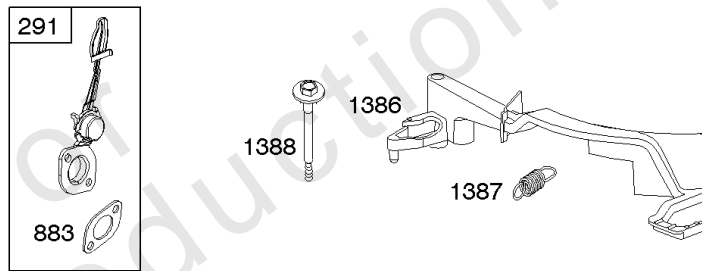

Air Cleaner, Exhaust System

REF NO	PART NO	QTY	DESCRIPTION
1386	790848		Vane-Air -(Autochoke System)
1387	790849		Spring-Air Vane
1388	790850		Screw -(Air Vane) (Auto Choke System)

Not For
Reproduction

Alternator, Electric Starter, Electrical, Flywheel Brake, Ignition