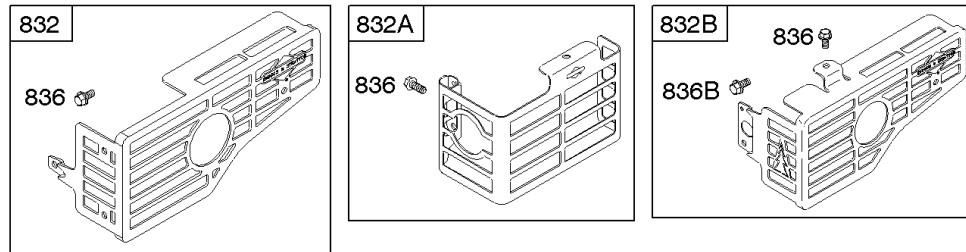

Air Cleaner, Exhaust System

REF NO	PART NO	QTY	DESCRIPTION
1386	790848		Vane-Air -(Autochoke System)
1387	790849		Spring-Air Vane
1388	790850		Screw -(Air Vane) (Auto Choke System)

Not For
Reproduction

Alternator, Electric Starter, Electrical, Flywheel Brake, Ignition