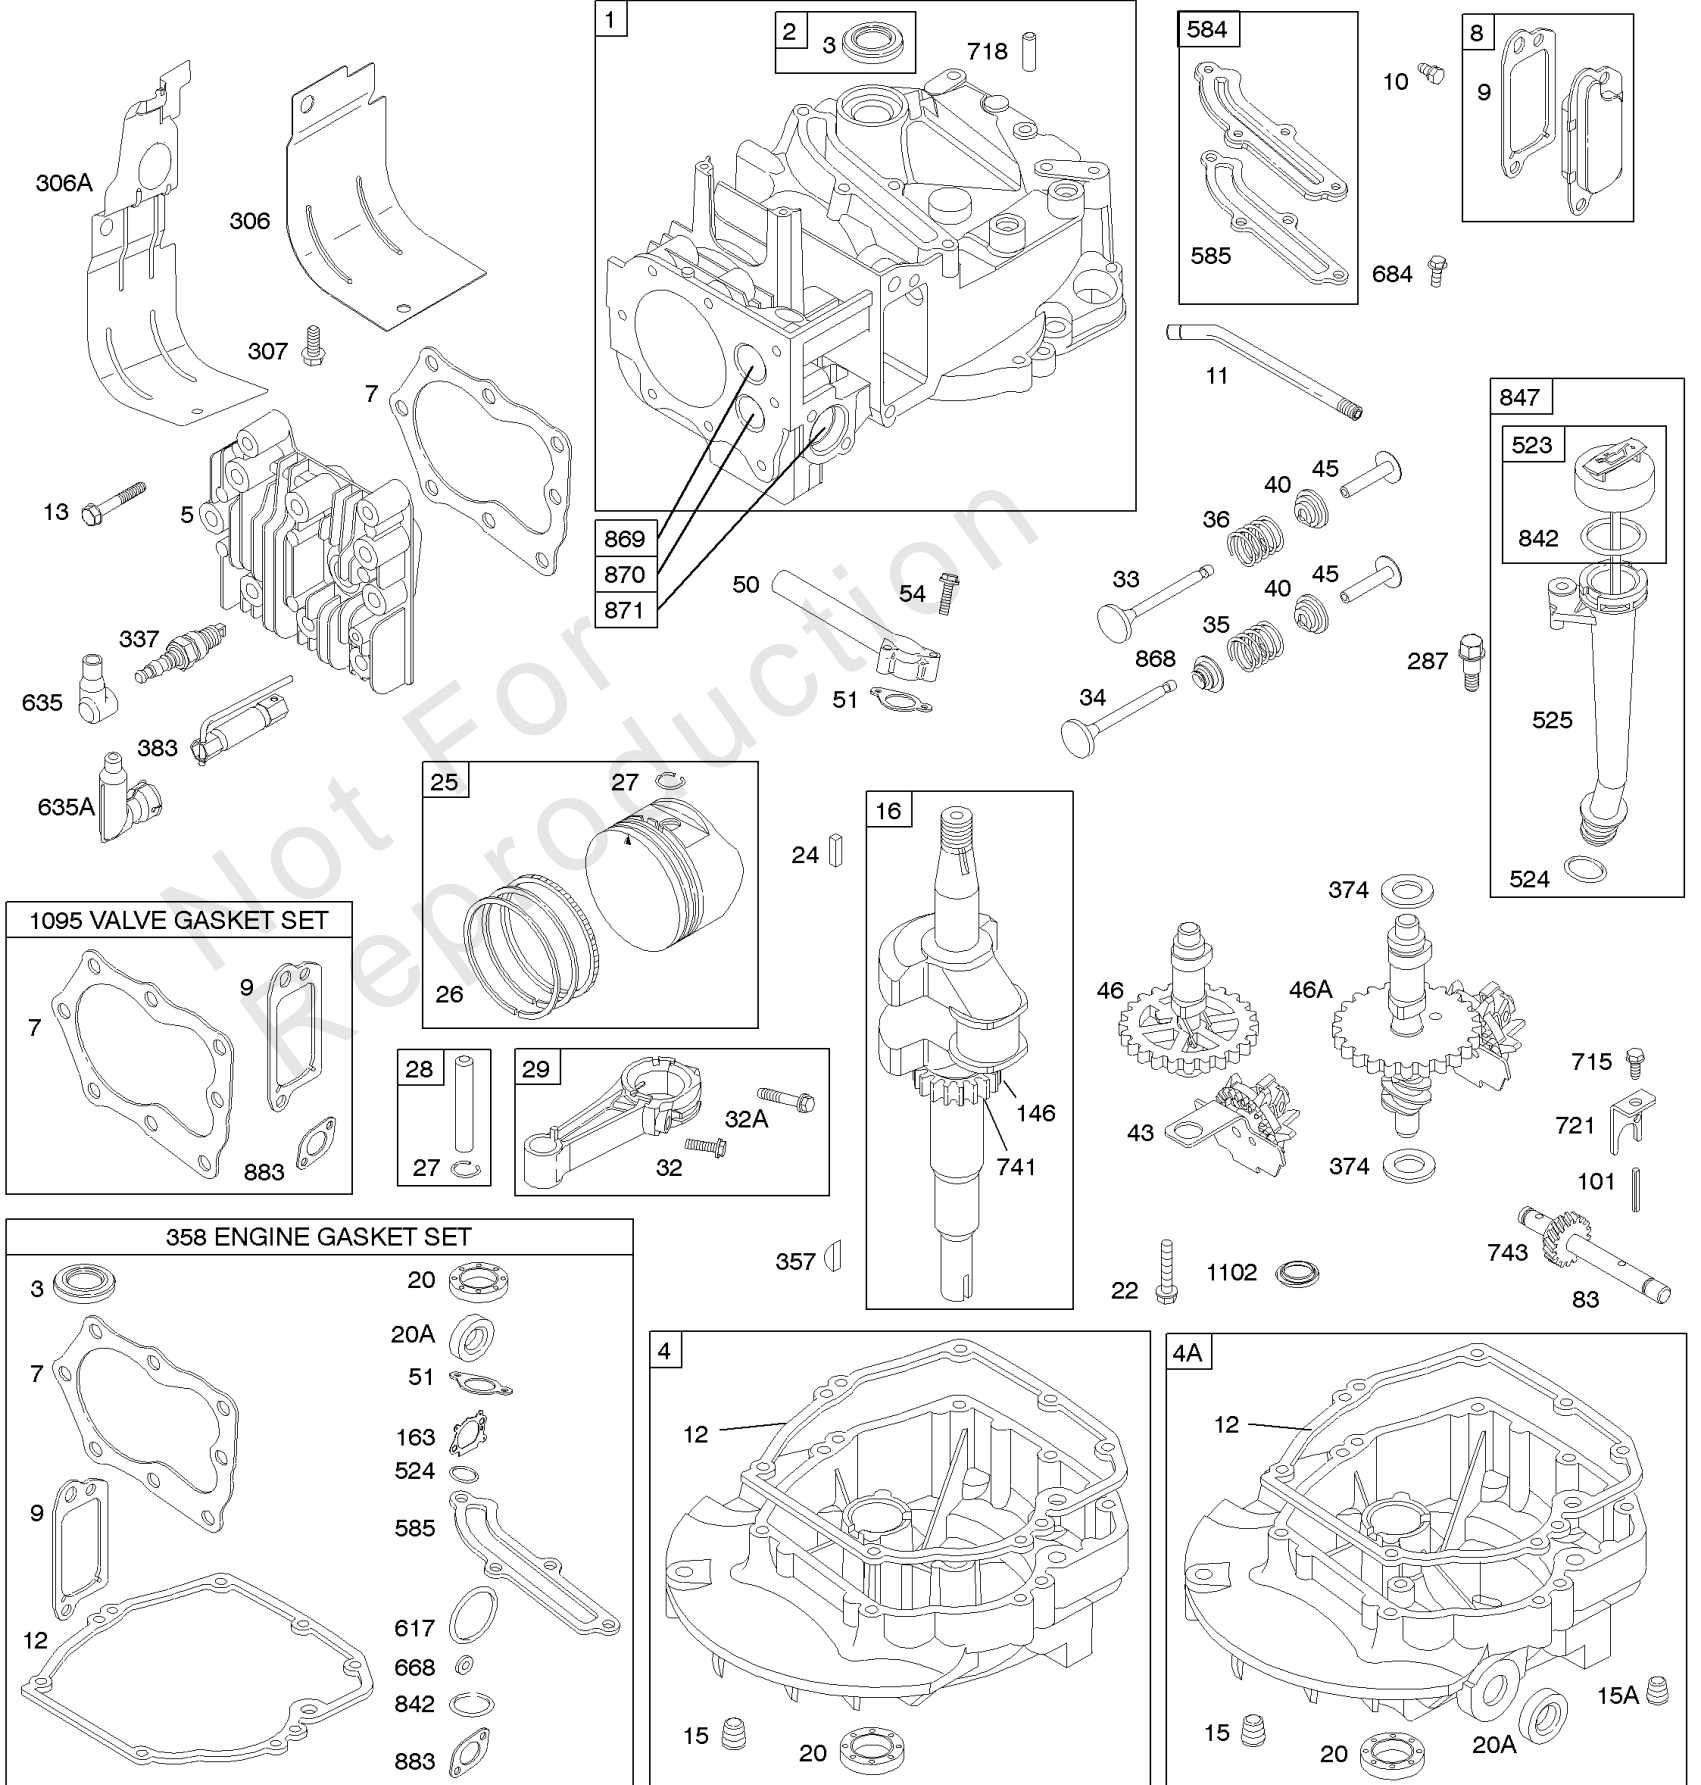

1319 WARNING LABEL

REQUIRED when replacing parts with warning labels affixed.

1058 OPERATOR'S MANUAL

1330 REPAIR MANUAL

1019 LABEL KIT

Camshaft, Crankshaft, Cylinder, Engine Sump, Kit/Gaskets, Lubrication, Piston Group,

REF NO	PART NO	QTY	DESCRIPTION
46	492830		Camshaft -Used Before Code Date 96060300
46	691449		Camshaft -Used After Code Date 96060200
50	497465		Manifold-Intake
51	272199S		Gasket-Intake
54	691650		Screw -(Intake Manifold)
83	691778		Shaft-Auxiliary Drive
101	691623		Pin-Shaft
146	690979		KEY, Woodruff
163	272653S		Gasket-Air Cleaner
287	690940		SCREW -(Dipstick Tube)
306	690450		Shield-Cylinder
306A	790836		Shield-Cylinder
307	690345		Screw -(Cylinder Shield)
337	697451		Plug-Spark -(EMS) -Used Before Code Date 11070100
337	799876		Plug-Spark -Used After Code Date 11063000
337	802592S		Plug-Spark -(Resistor) -Used Before Code Date 11070100
357	695867		Key-Drive Pulley
358	590508		Gasket Set-Engine -Used After Code Date 11063000
358	794307		Gasket Set-Engine -Used Before Code Date 11070100
374	691074		Washer -(Camshaft)
383	89838S		Wrench-Spark Plug
523	499621		Dipstick
524	692296		Seal-Dipstick Tube
525	495265		Tube-Dipstick
584	697734		Cover-Breather Passage
585	691879		Gasket-Breather Passage
617	270344S		Seal-O Ring -(Intake Manifold)
635	66538S		BOOT, Spark Plug
635A	793351		Boot-Spark Plug -(Snap In Style)
635A	792597		Boot-Spark Plug -(Screw On Style)
668	493823		Spacer -(Includes 2)
684	690345		Screw -(Breather Passage Cover)
715	691147		Screw -(Stop Shaft)
718	690959		PIN, Locating
721	690449		Stop-Shaft
741	794388		Gear-Timing -(Use Without Woodruff Key) -Used After Code Date 07093000 -Used Before Code Date 08021800