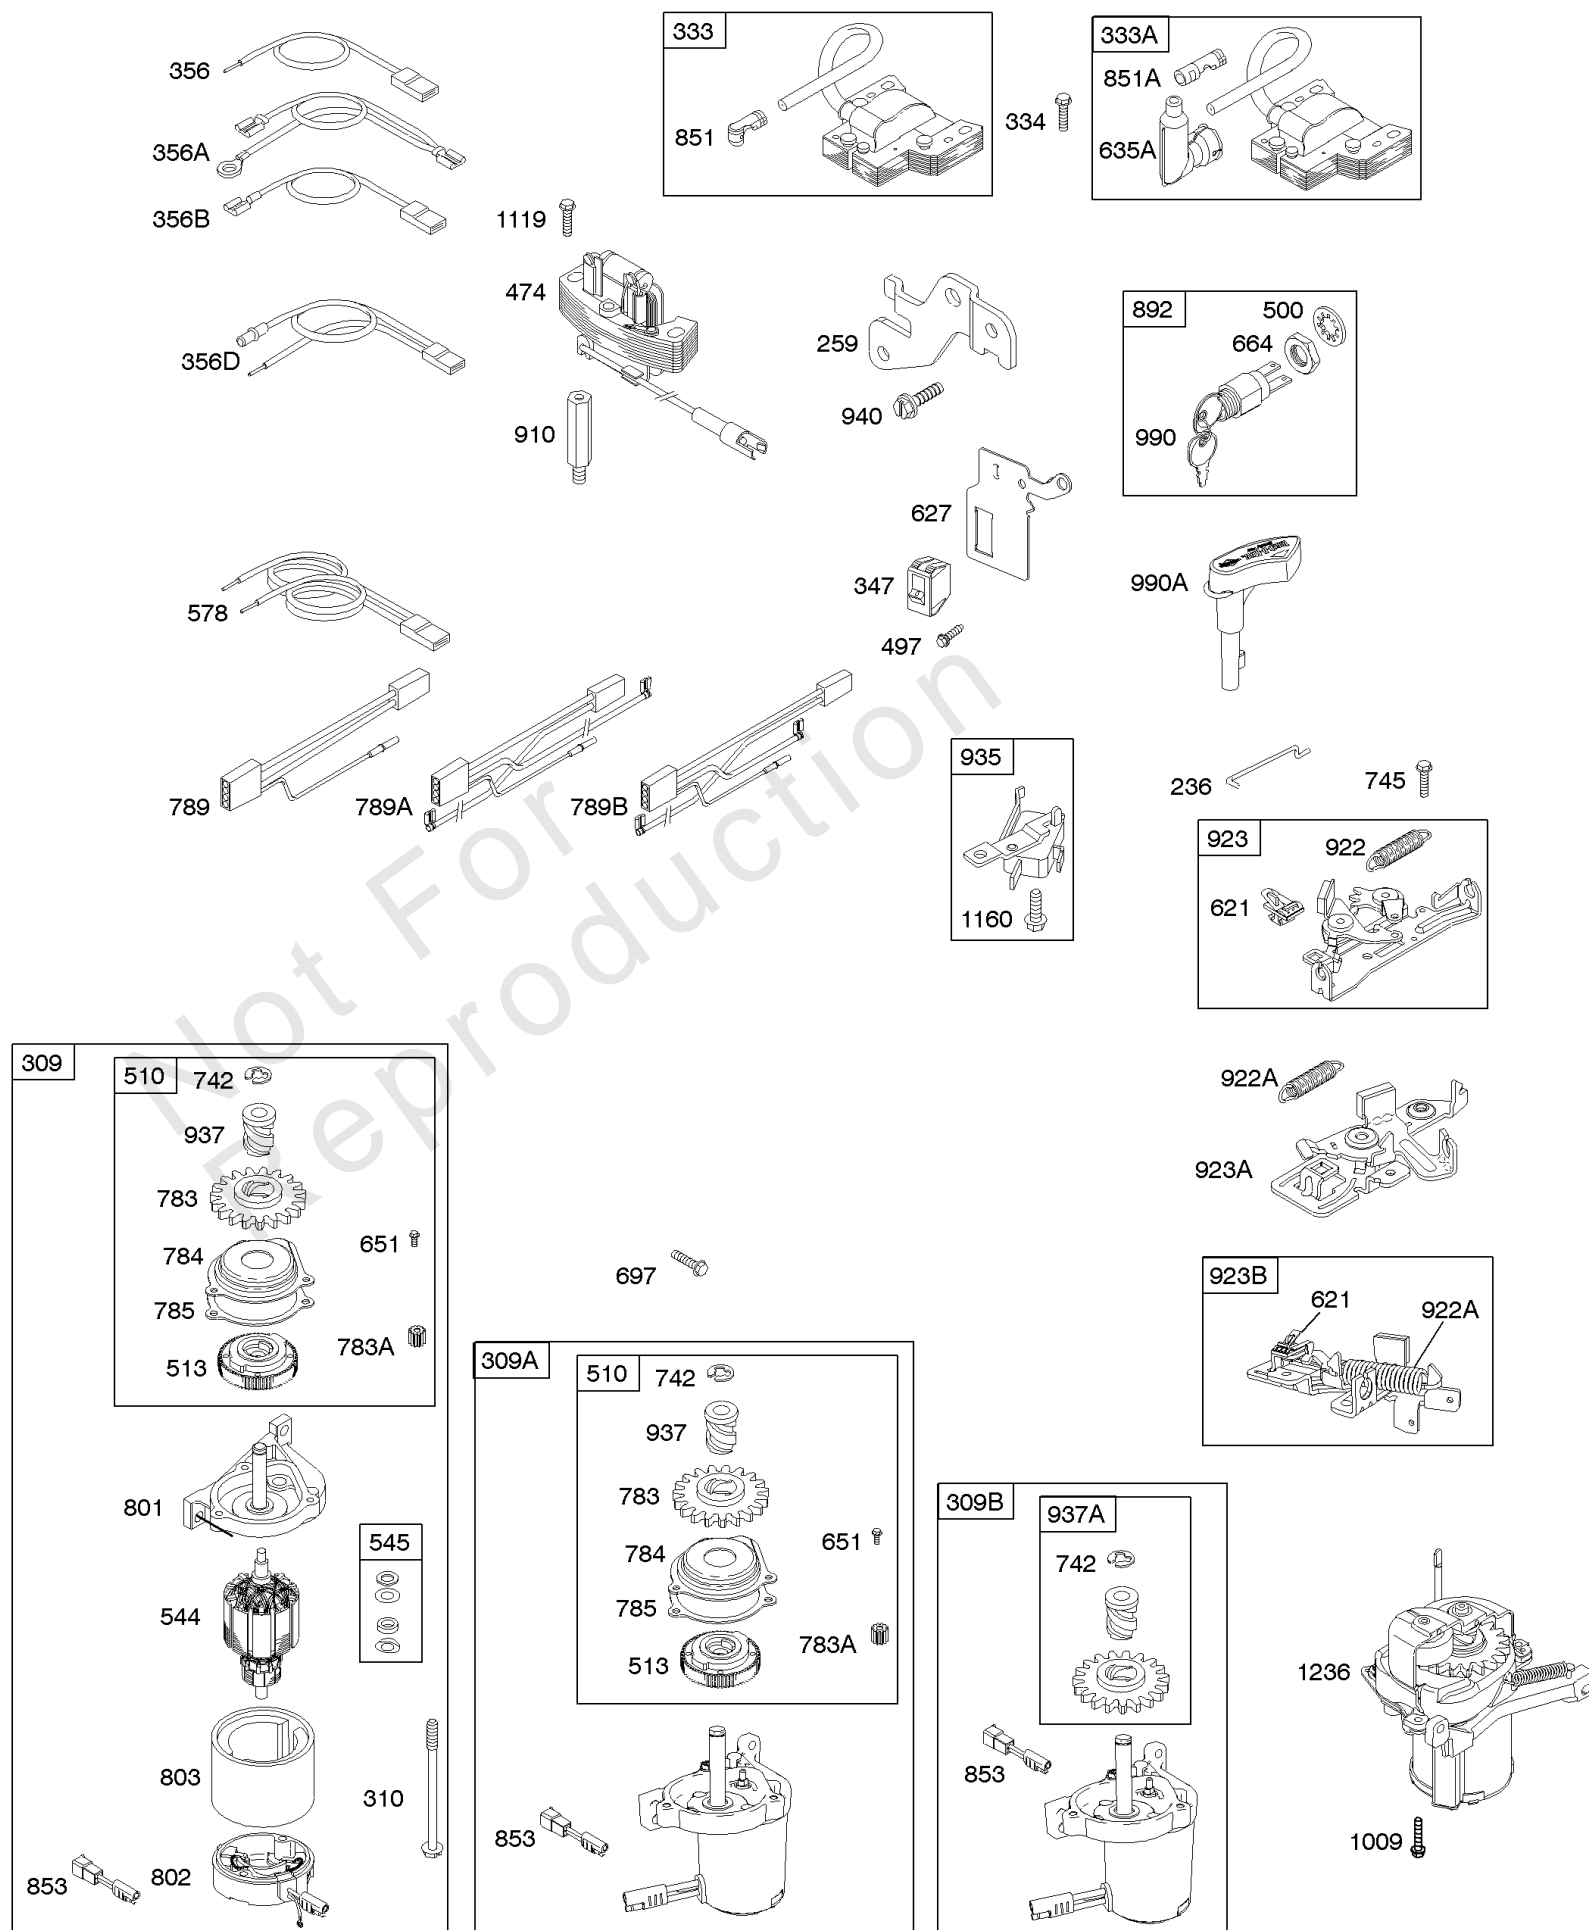

Alternator, Electric Starter, Electrical, Flywheel Brake, Ignition

REF NO	PART NO	QTY	DESCRIPTION
236	691826		Link-Lockout
259	691223		Bracket-Casing Clamp
309	695550		Motor-Starter -Used Before Code Date 07052900
309A	795092		Motor-Starter -Used After Code Date 07052800 -Used Before Code Date 10112800
309B	799045		Motor-Starter -Used After Code Date 10112700
310	692327		Screw -(Starter Motor)
333	802574		Armature-Magneto
333A	792640		Armature-Magneto -(Screw On Spark Plug Boot)
333A	793353		Armature-Magneto -(Snap In Spark Plug Boot)
334	691061		SCREW -(Magneto Armature)
347	691396		Switch-Rocker
356	692390		Wire-Stop
356A	690650		Wire-Stop
356D	496381		Wire-Stop
356B	693010		Wire-Stop
474	691991		Alternator
497	690664		Screw -(Stopswitch Bracket)
500	691086		WASHER -(Key Switch)
510	795093		Drive-Starter
513	692358		Clutch-Drive
544	690786		Armature-Starter
545	492919		Washer Set -(Starter Motor)
578	398153		Wire Assembly
621	692310		Switch-Stop
627	692872		Bracket-Stopswitch
635A	793351		Boot-Spark Plug -(Snap In Style)
635A	792597		Boot-Spark Plug -(Screw On Style)
651	691660		Screw -(Starter Gear Cover)
664	691087		NUT -(Key Switch)
697	691127		SCREW -(Drive Cap)
742	93941		RETAINER, E Ring
745	691648		Screw -(Brake)
783	691918		Gear-Pinion -(Starter Drive)(19 Teeth)
783A	691269		Gear-Pinion -(12 Teeth)
784	795095		Cover-Starter Gear
785	692352		Gasket-Starter Cover
789	695551		Harness-Wiring -Used After Code Date 00040600