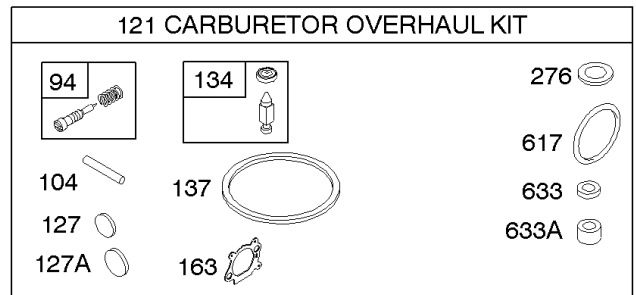

Carburator

REF NO	PART NO	QTY	DESCRIPTION
118B	692677		Jet-Main -(High Altitude)
121	498260		Kit-Carb Overhaul
125	498170		Carburetor -(Primer System) -Used After Code Date 96060200
125	498254		Carburetor -(Primer System) -Used Before Code Date 96060300
125A	498965		Carburetor -(Choke System) -Used After Code Date 96060200
125A	497501		Carburetor -(Choke System) -Used Before Code Date 96060300
125B	790845		Carburetor -(Autochoke System)
127	694468		Plug-Welch -(3/8" Diameter)
127A	691739		Plug-Welch -(5/16" Diameter)
130	691203		Valve-Throttle
130	696564		Valve-Throttle -(Primer System) -Used After Code Date 01040800
130A	691181		Valve-Throttle
133	398187		Float-Carburetor
134	398188		Kit-Needle/Seat
137	796610		Gasket-Float Bowl
137	693981		Gasket-Float Bowl -(1/16" Thick)
163	272653S		Gasket-Air Cleaner
217	690354		Spring-Choke Return
231	691636		Screw -(Choke Valve)
276	271716		Washer-Sealing
365	691688		Screw -(Carburetor)
617	270344S		Seal-O Ring -(Intake Manifold)
633	691321		Seal-Choke/Thr Shaft -(Throttle Shaft)
633A	693867		Seal-Choke/Thr Shaft -(Choke)
692	690572		Spring-Detent
975	493640		Bowl-Float
977	498261		Gasket Set-Carburetor