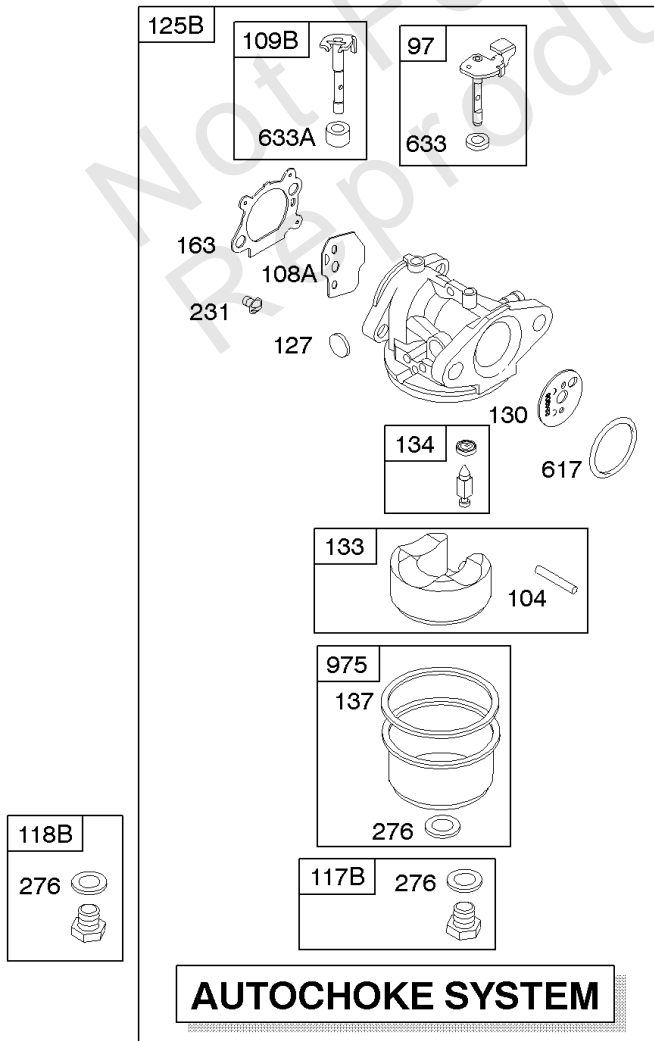

Carburator

REF NO	PART NO	QTY	DESCRIPTION
118B	692677		Jet-Main -(High Altitude)
121	498260		Kit-Carb Overhaul
125	498170		Carburetor -(Primer System) -Used After Code Date 96060200
125	498254		Carburetor -(Primer System) -Used Before Code Date 96060300
125A	498965		Carburetor -(Choke System) -Used After Code Date 96060200
125A	497501		Carburetor -(Choke System) -Used Before Code Date 96060300
125B	790845		Carburetor -(Autochoke System)
127	694468		Plug-Welch -(3/8" Diameter)
127A	691739		Plug-Welch -(5/16" Diameter)
130	691203		Valve-Throttle
130	696564		Valve-Throttle -(Primer System) -Used After Code Date 01040800
130A	691181		Valve-Throttle
133	398187		Float-Carburetor
134	398188		Kit-Needle/Seat
137	796610		Gasket-Float Bowl
137	693981		Gasket-Float Bowl -(1/16" Thick)
163	272653S		Gasket-Air Cleaner
217	690354		Spring-Choke Return
231	691636		Screw -(Choke Valve)
276	271716		Washer-Sealing
365	691688		Screw -(Carburetor)
617	270344S		Seal-O Ring -(Intake Manifold)
633	691321		Seal-Choke/Thr Shaft -(Throttle Shaft)
633A	693867		Seal-Choke/Thr Shaft -(Choke)
692	690572		Spring-Detent
975	493640		Bowl-Float
977	498261		Gasket Set-Carburetor