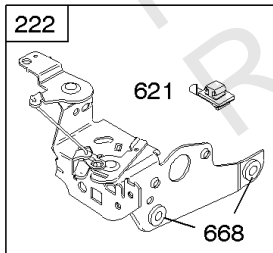

Controls, Fuel Tank, Governor Spring

REF NO	PART NO	QTY	DESCRIPTION
957	397974S		Cap-Fuel Tank -(Plastic)
957B	699985		Cap-Fuel Tank -(Plastic)
958	698183		VALVE, Fuel Shut Off(PLT) -(Plastic)
972B	699374		Tank-Fuel -(Plastic)
1059	692311		Kit-Screw/Washer

Not For
Reproduction