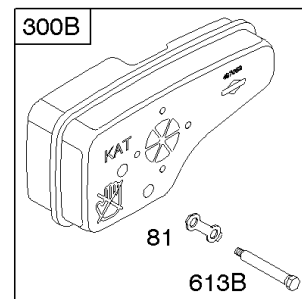

Not For Production