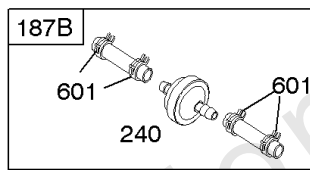

Controls, Fuel Tank, Governor Spring

REF NO	PART NO	QTY	DESCRIPTION
957	397974S		Cap-Fuel Tank -(Plastic)
957B	699985		Cap-Fuel Tank -(Plastic)
958	698183		VALVE, Fuel Shut Off(PLT) -(Plastic)
972B	699374		Tank-Fuel -(Plastic)
1059	692311		Kit-Screw/Washer

Not For
Reproduction