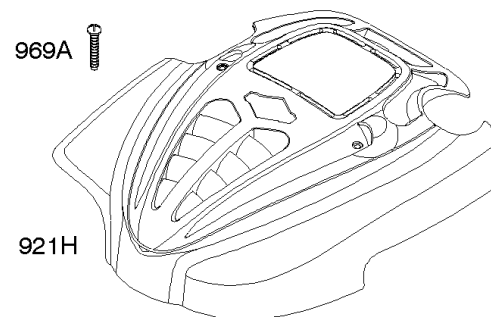

Blower Housing/Shrouds

REF NO	PART NO	QTY	DESCRIPTION
37	694086		Guard-Flywheel
78	691108		SCREW -(Flywheel Guard)
304	493293		Housing-Blower -(For Use On Engines With Brake)
304	493294		Housing-Blower -(For Use On Engines Without Brake)
305	691108		SCREW -(Blower Housing)
564	690664		Screw -(Control Cover)
564A	691142		Screw -(Control Cover)
564B	698589		Screw -(Control Cover)
604	691757		Cover-Control
604A	691344		Cover-Control
604B	790703		Cover-Control
604D	793770		Cover-Control
921	497233		Cover-Blower Housing
921A	695886		Cover-Blower Housing
921B	692931		Cover-Blower Housing
921R	793771		Cover-Blower Housing
921E	696262		Cover-Blower Housing
921F	697343		Cover-Blower Housing
921K	699984		Cover-Blower Housing
921J	790036		Cover-Blower Housing
921H	790037		Cover-Blower Housing
921G	790701		Cover-Blower Housing
925	690595		Cover-Linkage -Used Before Code Date 07072300
925	795403		Cover-Linkage -Used After Code Date 07072200
930	691919		Guard-Rewind -(Round)
930A	691345		Guard-Rewind -(Tear Drop)
969	690700		Screw -(Blower Housing Cover)
969A	691138		Screw -(Blower Housing Cover)
1036	-----		Label-Emissions -(Available From A Briggs & Stratton Authorized Dealer)