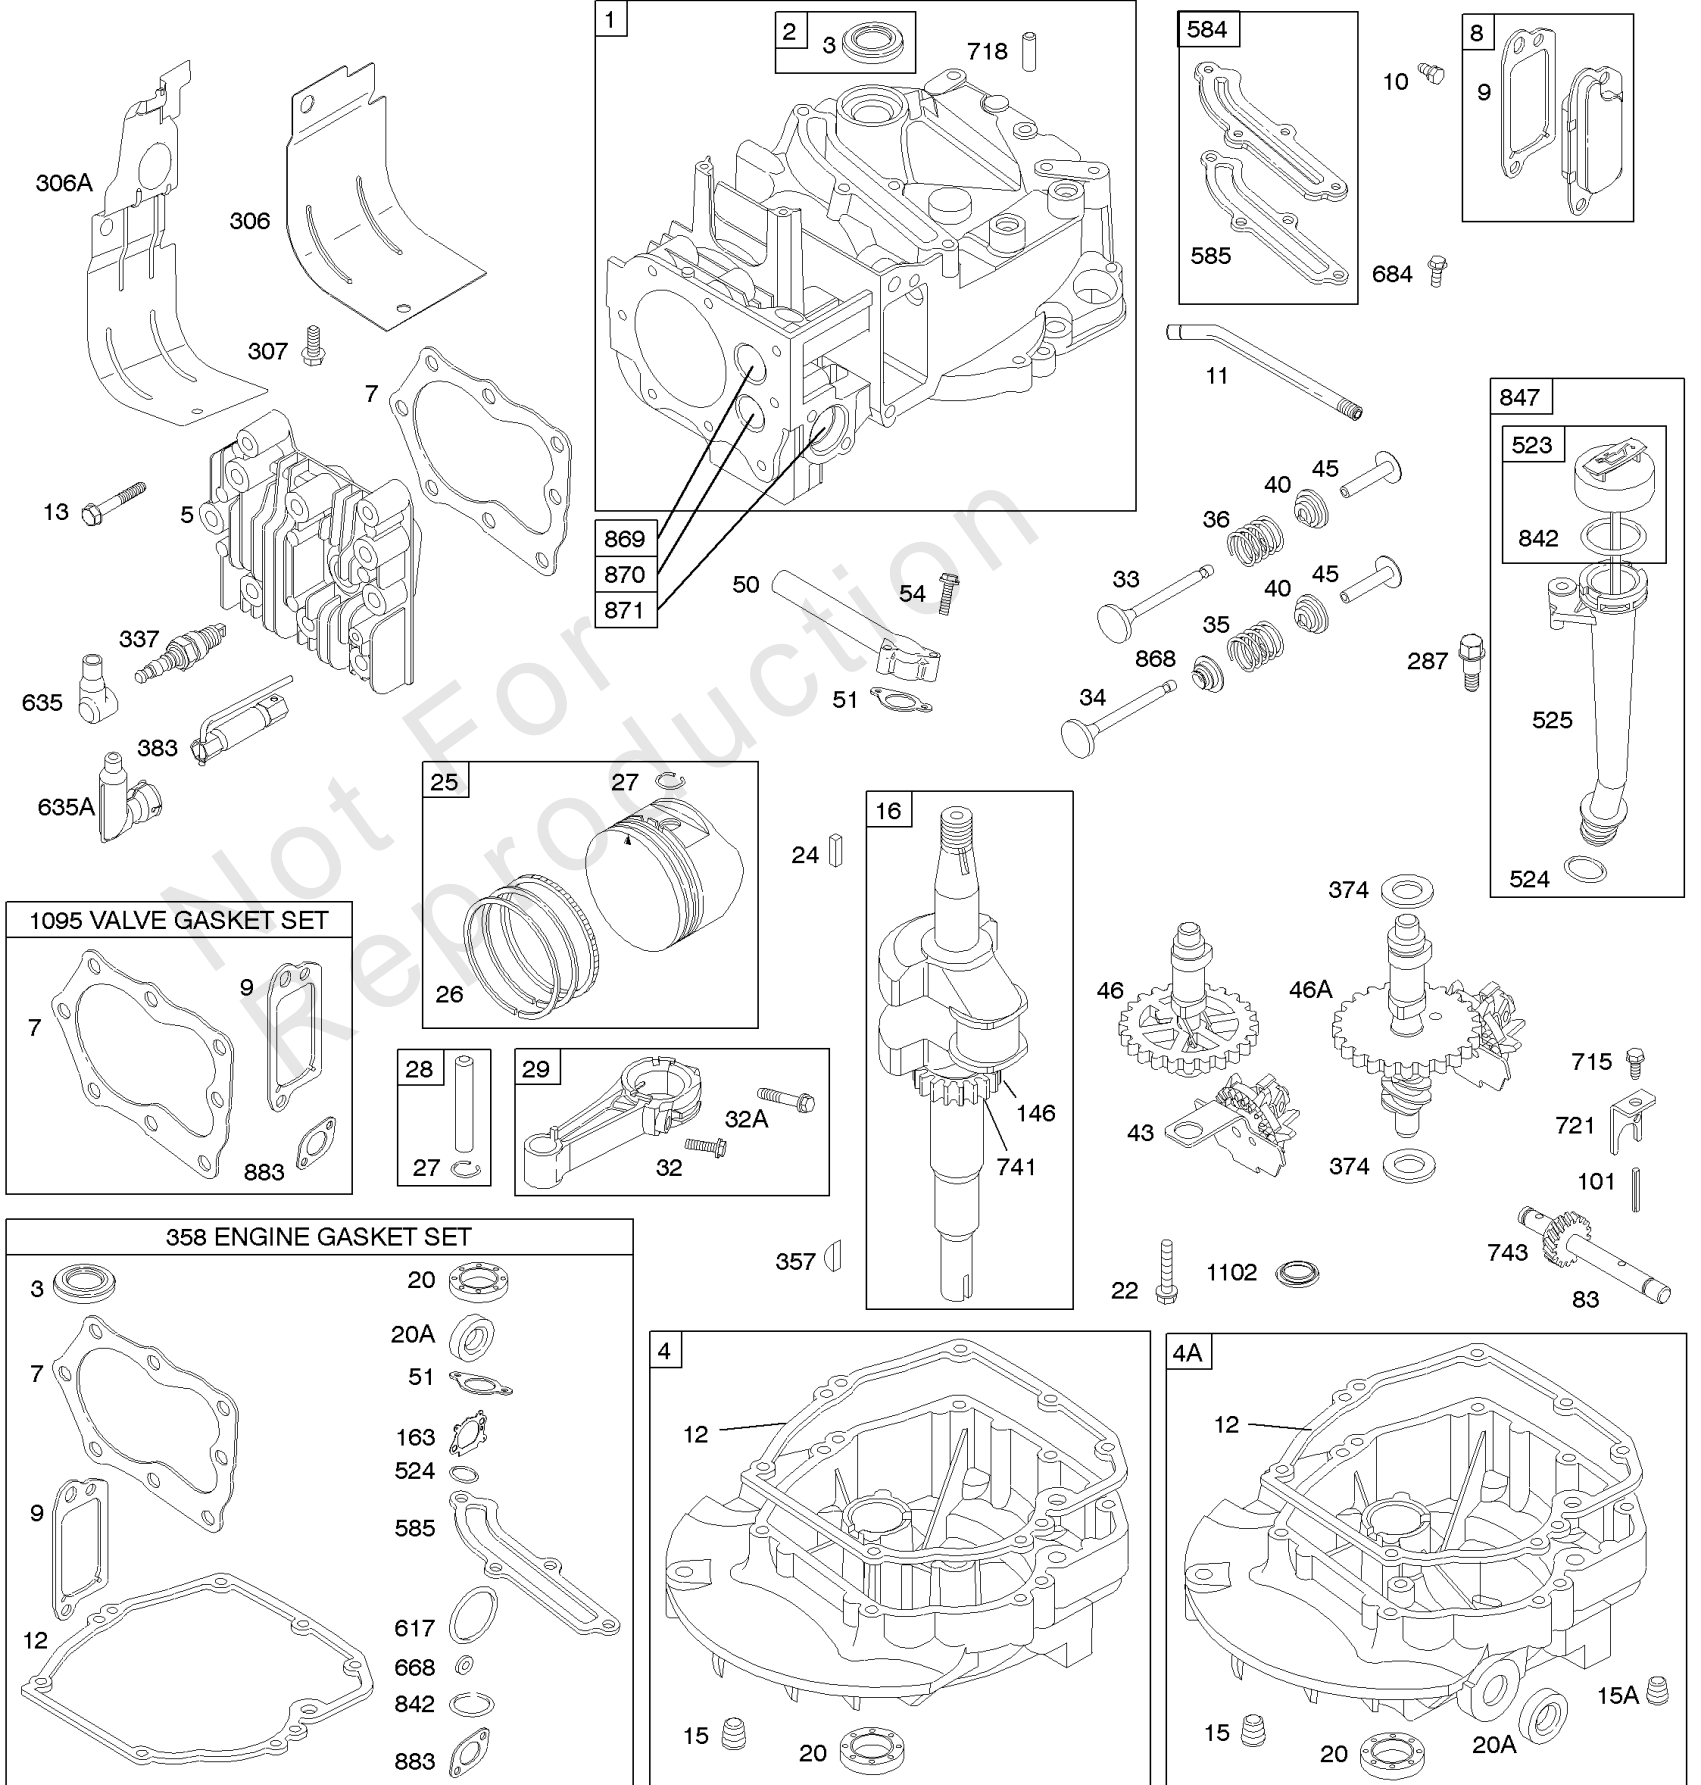

1319 WARNING LABEL

REQUIRED when replacing parts with warning labels affixed.

1058 OPERATOR'S MANUAL

1330 REPAIR MANUAL

1019 LABEL KIT

1095 VALVE GASKET SET

358 ENGINE GASKET SET

Camshaft, Crankshaft, Cylinder, Engine Sump, Kit/Gaskets, Lubrication, Piston Group,

REF NO	PART NO	QTY	DESCRIPTION
25	590404		Piston Assembly -(Standard) -Used After Code Date 11063000
25	590405		Piston Assembly -(.020" Oversize) -Used After Code Date 11063000
25	791097		Piston Assembly -(Standard) -Used After Code Date 97011200 -Used Before Code Date 07090400
25	791326		Piston Assembly -(.020" Oversize) -Used After Code Date 97011200 -Used Before Code Date 07090400
25	795429		Piston Assembly -(Standard) -Used After Code Date 07090300 -Used Before Code Date 09041700
25	795430		Piston Assembly -(.020" Oversize) -Used After Code Date 07090300 -Used Before Code Date 09041700
25	797302		Piston Assembly -(Standard) -Used After Code Date 09041600 -Used Before Code Date 11070100
25	797303		Piston Assembly -(.020" Oversize) -Used After Code Date 09041600 -Used Before Code Date 11070100
26	493261		Ring Set -(Standard) -Used Before Code Date 97011300
26	493389		Ring Set -(.020" Oversize) -Used Before Code Date 97011300
26	493390		Ring Set -(.030" Oversize) -Used Before Code Date 97011300
26	499425		Ring Set -(Standard) -Used After Code Date 97011200 -Used Before Code Date 04031500
26	499427		Ring Set -(.020" Oversize) -Used After Code Date 97011200 -Used Before Code Date 04102200
26	590402		Ring Set -(Standard) -Used After Code Date 11063000
26	590403		Ring Set -(.020" Oversize) -Used After Code Date 11063000
26	791098		Ring Set -(Standard) -Used After Code Date 04031400 -Used Before Code Date 07090400
26	791324		Ring Set -(.020" Oversize) -Used After Code Date 04102100 -Used Before Code Date 07090400
26	795431		Ring Set -(Standard) -Used After Code Date 07090300 -Used Before Code Date 09041700