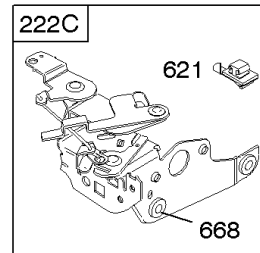

Controls, Fuel Tank, Governor Spring

REF NO	PART NO	QTY	DESCRIPTION
98A	493280		Kit-Idle Speed
187	791766		LINE, Fuel -(15" Long)(Cut To Required Length)
187A	791873		Line-Fuel -(Molded)
187C	791875		Line-Fuel -(Molded)
187B	791891		Line-Fuel -(Includes Filter)
188	690877		Screw -(Control Bracket)
190	690940		SCREW -(Fuel Tank)
202	691829		Link-Mechanical Governor
209	691852		Spring-Governor
209	699056		Spring-Governor
222	790143		Bracket-Control -(Remote/Manual Friction)(Primer)
222A	692021		Bracket-Control -(Remote Choke & Choke-A-Matic)
222C	692150		Bracket-Control
222D	692467		Bracket-Control -(Remote/Manual Friction)(Variable Speed And 5 Position Manual Choke, Without Stop Switch)
222E	692982		Bracket-Control -(Fixed Speed And 5 Position Manual Choke)
227	690783		Lever-Governor Control
240	298090S		Filter-Fuel
265	690798		Clamp-Casing
265A	691024		CLAMP, Casing
267	691044		SCREW -(Casing Clamp)
268	691025		CASING, Control Wire -(Cut To Required Length)
269	691026		WIRE, Control -(Cut To Required Length)
270	691027		NUT -(Control Wire Casing)
271	691028		Lever-Control
404	690272		WASHER -(Governor Crank)
505	691251		NUT -(Governor Control Lever)
562	691119		BOLT -(Governor Control Lever)
601	791850		CLAMP, Hose
601A	691038		CLAMP, Hose
615	690340		RETAINER, Governor Shaft
616	698801		Crank-Governor
621	692310		Switch-Stop
668	493823		Spacer -(Includes 2)
670	692294		Spacer-Fuel Tank
843	691884		Sleeve-Lever -(Speed Control)
843A	691895		Sleeve-Lever -(Choke)