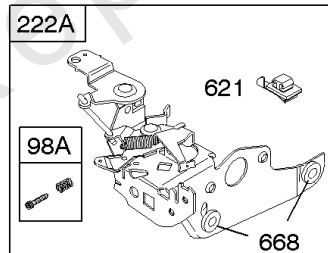

Controls, Fuel Tank, Governor Spring

REF NO	PART NO	QTY	DESCRIPTION
957	397974S		Cap-Fuel Tank -(Plastic)
957B	699985		Cap-Fuel Tank -(Plastic)
958	698183		VALVE, Fuel Shut Off(PLT) -(Plastic)
972B	699374		Tank-Fuel -(Plastic)
1059	692311		Kit-Screw/Washer

Not For
Reproduction