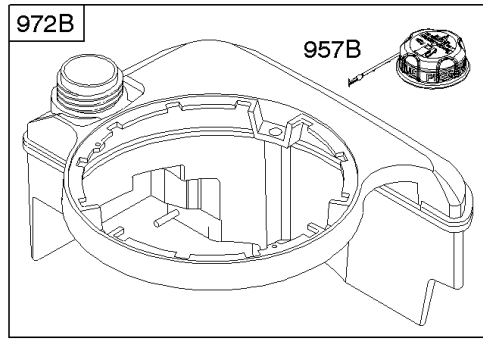

Controls, Fuel Tank, Governor Spring

REF NO	PART NO	QTY	DESCRIPTION
957	397974S		Cap-Fuel Tank -(Plastic)
957B	699985		Cap-Fuel Tank -(Plastic)
958	698183		VALVE, Fuel Shut Off(PLT) -(Plastic)
972B	699374		Tank-Fuel -(Plastic)
1059	692311		Kit-Screw/Washer

Not For
Reproduction