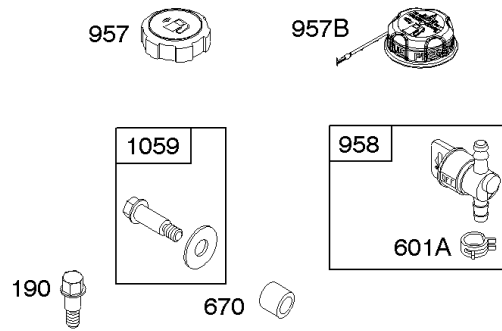

Controls, Fuel Tank, Governor Spring

REF NO	PART NO	QTY	DESCRIPTION
957	397974S		Cap-Fuel Tank -(Plastic)
957B	699985		Cap-Fuel Tank -(Plastic)
958	698183		VALVE, Fuel Shut Off(PLT) -(Plastic)
972B	699374		Tank-Fuel -(Plastic)
1059	692311		Kit-Screw/Washer

Not For
Reproduction