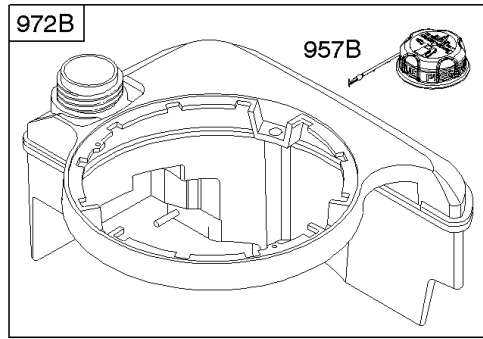

Controls, Fuel Tank, Governor Spring

REF NO	PART NO	QTY	DESCRIPTION
98A	493280		Kit-Idle Speed
187	791766		LINE, Fuel -(15" Long)(Cut To Required Length)
187A	791873		Line-Fuel -(Molded)
187C	791875		Line-Fuel -(Molded)
187B	791891		Line-Fuel -(Includes Filter)
188	690877		Screw -(Control Bracket)
190	690940		SCREW -(Fuel Tank)
202	691829		Link-Mechanical Governor
209	691852		Spring-Governor
209	699056		Spring-Governor
222	790143		Bracket-Control -(Remote/Manual Friction)(Primer)
222A	692021		Bracket-Control -(Remote Choke & Choke-A-Matic)
222C	692150		Bracket-Control
222D	692467		Bracket-Control -(Remote/Manual Friction)(Variable Speed And 5 Position Manual Choke, Without Stop Switch)
222E	692982		Bracket-Control -(Fixed Speed And 5 Position Manual Choke)
227	690783		Lever-Governor Control
240	298090S		Filter-Fuel
265	690798		Clamp-Casing
265A	691024		CLAMP, Casing
267	691044		SCREW -(Casing Clamp)
268	691025		CASING, Control Wire -(Cut To Required Length)
269	691026		WIRE, Control -(Cut To Required Length)
270	691027		NUT -(Control Wire Casing)
271	691028		Lever-Control
404	690272		WASHER -(Governor Crank)
505	691251		NUT -(Governor Control Lever)
562	691119		BOLT -(Governor Control Lever)
601	791850		CLAMP, Hose
601A	691038		CLAMP, Hose
615	690340		RETAINER, Governor Shaft
616	698801		Crank-Governor
621	692310		Switch-Stop
668	493823		Spacer -(Includes 2)
670	692294		Spacer-Fuel Tank
843	691884		Sleeve-Lever -(Speed Control)
843A	691895		Sleeve-Lever -(Choke)