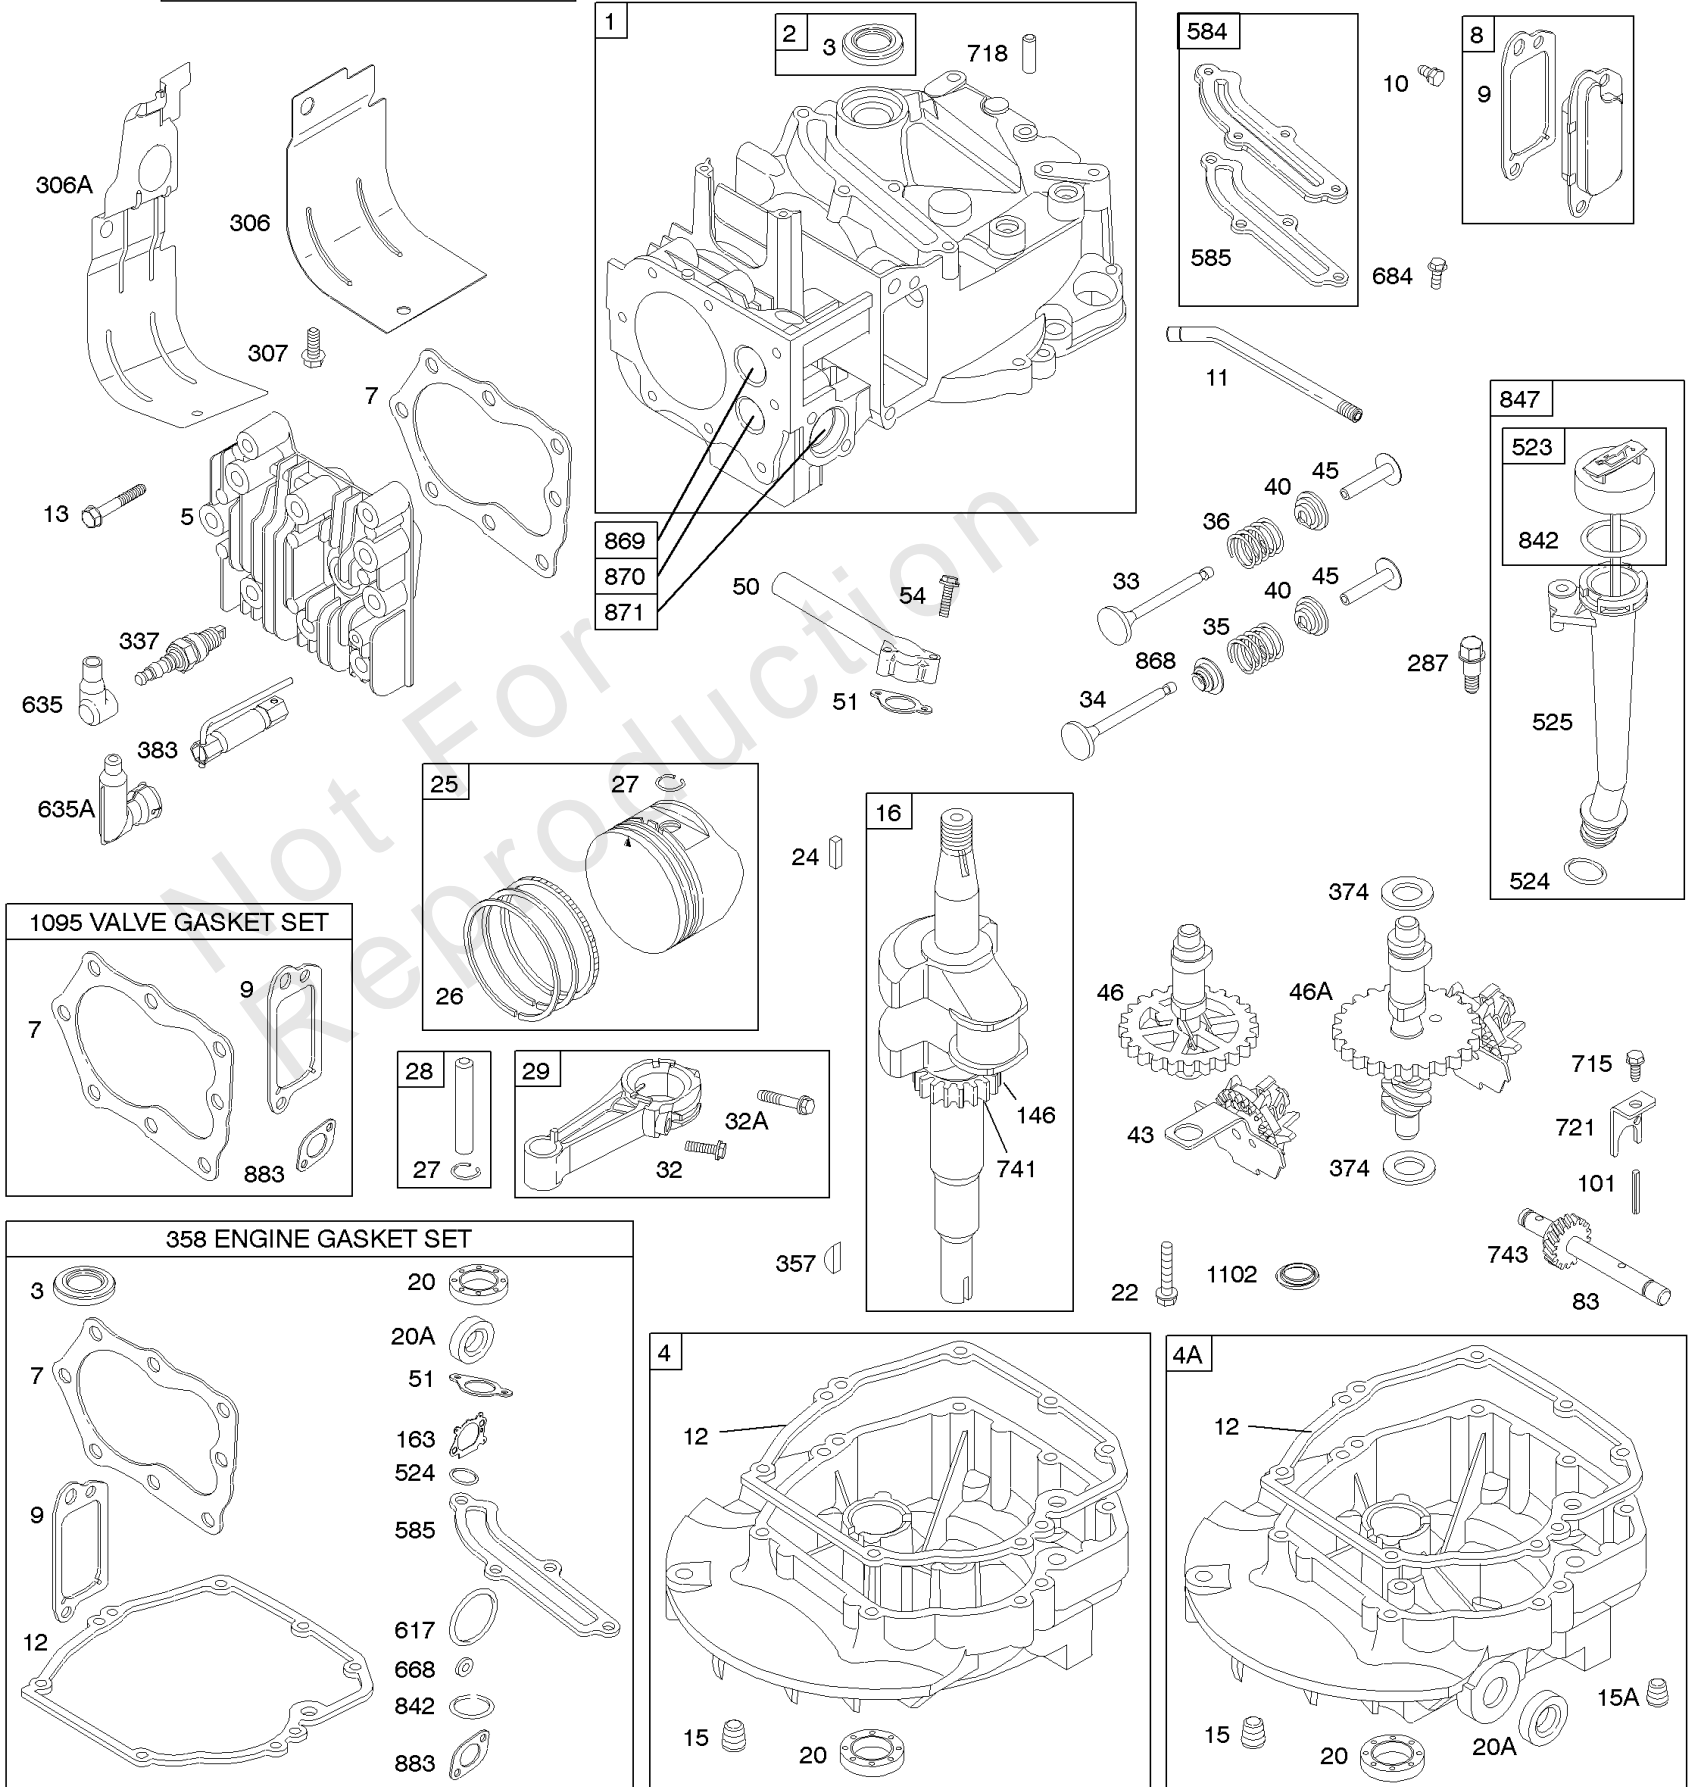

1319 WARNING LABEL

REQUIRED when replacing parts with warning labels affixed.

1058 OPERATOR'S MANUAL

1330 REPAIR MANUAL

1019 LABEL KIT

1095 VALVE GASKET SET

358 ENGINE GASKET SET

Camshaft, Crankshaft, Cylinder, Engine Sump, Kit/Gaskets, Lubrication, Piston Group,

REF NO	PART NO	QTY	DESCRIPTION
26	795432		Ring Set -(.020" Oversize) -Used After Code Date 07090300 -Used Before Code Date 09041700
26	797304		Ring Set -(Standard) -Used After Code Date 09041600 -Used Before Code Date 11070100
26	797305		Ring Set -(.020" Oversize) -Used After Code Date 09041600 -Used Before Code Date 11070100
27	691588		Lock-Piston Pin -Used Before Code Date 97011300
27	691588		Lock-Piston Pin -Used After Code Date 09041600
27	691866		Lock-Piston Pin -Used After Code Date 97011200 -Used Before Code Date 09041700
28	298908		Pin-Piston -(.005" Oversize) -Used Before Code Date 97011300
28	298909		Pin-Piston -(Standard) -Used Before Code Date 97011300
28	298909		Pin-Piston -(Standard) -Used After Code Date 09041600
28	499423		Pin-Piston -(Standard) -Used After Code Date 97011200 -Used Before Code Date 09041700
29	797306		Rod-Connecting -(Standard) -Used After Code Date 09041600
29	490566		Rod-Connecting -(Standard) -Used Before Code Date 97011300
29	499424		Rod-Connecting -(Standard) -Used After Code Date 97011200 -Used Before Code Date 09041700
32	691664		Screw -(Connecting Rod)
32A	695759		Screw -(Connecting Rod) -Used After Code Date 00042200
33	590394		Valve-Exhaust -Used After Code Date 11063000
33	262651S		Valve-Exhaust -Used Before Code Date 11070100
34	262652S		Valve-Intake -Used Before Code Date 11070100
34	590393		Valve-Intake -Used After Code Date 11063000
35	691270		Spring-Valve -(Intake)
36	691270		Spring-Valve -(Exhaust)
40	692194		Retainer-Valve
43	691997		Slinger-Governor/Oil
45	690548		Tappet-Valve