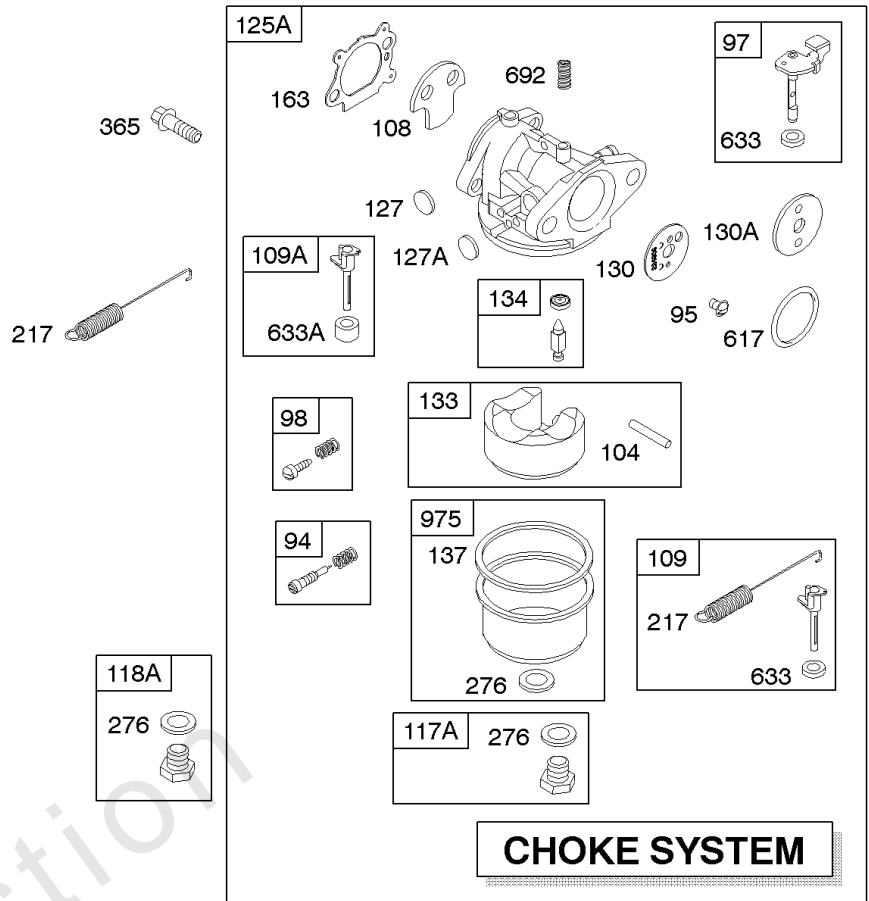

Carburator

REF NO	PART NO	QTY	DESCRIPTION
94	493765		Kit-Idle Mixture
95	691636		Screw -(Throttle Valve)
97	493267		Shaft-Throttle -(Metal)
97	696565		Shaft-Throttle -(Plastic)
98	398185		Kit-Idle Speed
104	691242		Pin-Float Hinge
108	691182		Valve-Choke
108A	795935		Valve-Choke -Used After Code Date 08031200
108A	790844		Valve-Choke -Used Before Code Date 08031300
109	494218		Shaft-Choke
109A	498593		Shaft-Choke
109B	790843		Shaft-Choke -Used Before Code Date 08031300
109B	795936		Shaft-Choke -Used After Code Date 08031200
117	493637		Jet-Main -(Standard) -Used Before Code Date 94070400
117	494870		Jet-Main -(Standard) -Used After Code Date 94070400 -Used Before Code Date 95103000
117	494870		Jet-Main -(Standard) -Used After Code Date 96060200
117	497466		Jet-Main -(Standard) -Used After Code Date 95102900 -Used Before Code Date 96060300
117A	493637		Jet-Main -(Standard) -Used Before Code Date 96060300
117A	498977		Jet-Main -(Standard) -Used After Code Date 96060200
117B	697355		Jet-Main -(Standard)
118	496063		Jet-Main -(High Altitude) -Used Before Code Date 94070400
118	496495		Jet-Main -(High Altitude) -Used After Code Date 95102900 -Used Before Code Date 96060300
118	497315		Jet-Main -(High Altitude) -Used After Code Date 94070300 -Used Before Code Date 95103000
118	498975		Jet-Main -(High Altitude) -Used After Code Date 96060200
118A	494870		Jet-Main -(High Altitude) -Used Before Code Date 96060300
118A	498981		Jet-Main -(High Altitude) -Used After Code Date 96060200