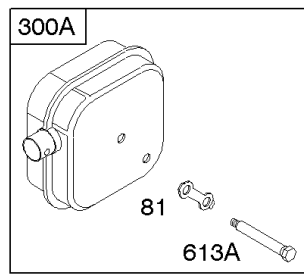

Not For Production