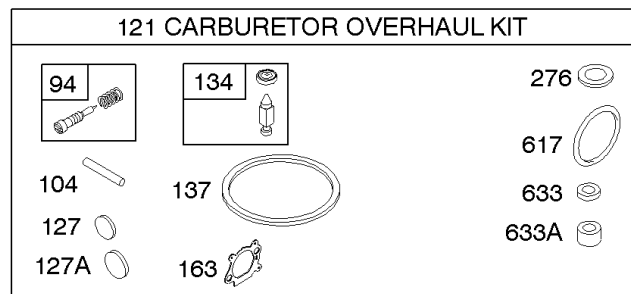

Carburator

REF NO	PART NO	QTY	DESCRIPTION
94	493765		Kit-Idle Mixture
95	691636		Screw -(Throttle Valve)
97	493267		Shaft-Throttle -(Metal)
97	696565		Shaft-Throttle -(Plastic)
98	398185		Kit-Idle Speed
104	691242		Pin-Float Hinge
108	691182		Valve-Choke
108A	795935		Valve-Choke -Used After Code Date 08031200
108A	790844		Valve-Choke -Used Before Code Date 08031300
109	494218		Shaft-Choke
109A	498593		Shaft-Choke
109B	790843		Shaft-Choke -Used Before Code Date 08031300
109B	795936		Shaft-Choke -Used After Code Date 08031200
117	493637		Jet-Main -(Standard) -Used Before Code Date 94070400
117	494870		Jet-Main -(Standard) -Used After Code Date 94070400 -Used Before Code Date 95103000
117	494870		Jet-Main -(Standard) -Used After Code Date 96060200
117	497466		Jet-Main -(Standard) -Used After Code Date 95102900 -Used Before Code Date 96060300
117A	493637		Jet-Main -(Standard) -Used Before Code Date 96060300
117A	498977		Jet-Main -(Standard) -Used After Code Date 96060200
117B	697355		Jet-Main -(Standard)
118	496063		Jet-Main -(High Altitude) -Used Before Code Date 94070400
118	496495		Jet-Main -(High Altitude) -Used After Code Date 95102900 -Used Before Code Date 96060300
118	497315		Jet-Main -(High Altitude) -Used After Code Date 94070300 -Used Before Code Date 95103000
118	498975		Jet-Main -(High Altitude) -Used After Code Date 96060200
118A	494870		Jet-Main -(High Altitude) -Used Before Code Date 96060300
118A	498981		Jet-Main -(High Altitude) -Used After Code Date 96060200