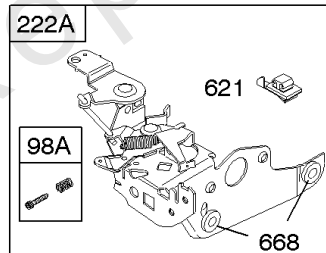

Controls, Fuel Tank, Governor Spring

REF NO	PART NO	QTY	DESCRIPTION
98A	493280		Kit-Idle Speed
187	791766		LINE, Fuel -(15" Long)(Cut To Required Length)
187A	791873		Line-Fuel -(Molded)
187C	791875		Line-Fuel -(Molded)
187B	791891		Line-Fuel -(Includes Filter)
188	690877		Screw -(Control Bracket)
190	690940		SCREW -(Fuel Tank)
202	691829		Link-Mechanical Governor
209	691852		Spring-Governor
209	699056		Spring-Governor
222	790143		Bracket-Control -(Remote/Manual Friction)(Primer)
222A	692021		Bracket-Control -(Remote Choke & Choke-A-Matic)
222C	692150		Bracket-Control
222D	692467		Bracket-Control -(Remote/Manual Friction)(Variable Speed And 5 Position Manual Choke, Without Stop Switch)
222E	692982		Bracket-Control -(Fixed Speed And 5 Position Manual Choke)
227	690783		Lever-Governor Control
240	298090S		Filter-Fuel
265	690798		Clamp-Casing
265A	691024		CLAMP, Casing
267	691044		SCREW -(Casing Clamp)
268	691025		CASING, Control Wire -(Cut To Required Length)
269	691026		WIRE, Control -(Cut To Required Length)
270	691027		NUT -(Control Wire Casing)
271	691028		Lever-Control
404	690272		WASHER -(Governor Crank)
505	691251		NUT -(Governor Control Lever)
562	691119		BOLT -(Governor Control Lever)
601	791850		CLAMP, Hose
601A	691038		CLAMP, Hose
615	690340		RETAINER, Governor Shaft
616	698801		Crank-Governor
621	692310		Switch-Stop
668	493823		Spacer -(Includes 2)
670	692294		Spacer-Fuel Tank
843	691884		Sleeve-Lever -(Speed Control)
843A	691895		Sleeve-Lever -(Choke)