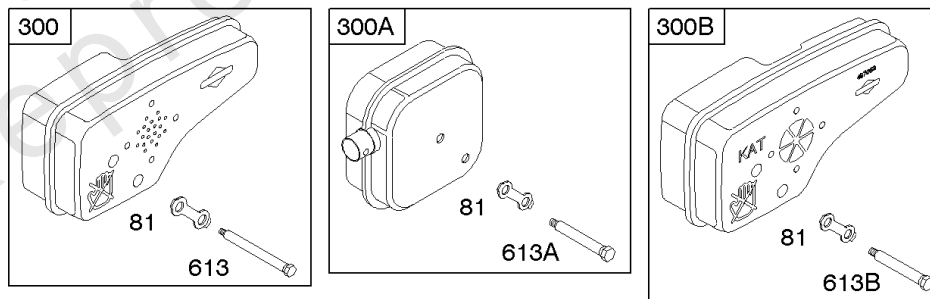

Air Cleaner, Exhaust System

REF NO	PART NO	QTY	DESCRIPTION
1386	790848		Vane-Air -(Autochoke System)
1387	790849		Spring-Air Vane
1388	790850		Screw -(Air Vane) (Auto Choke System)

Not For
Reproduction

Alternator, Electric Starter, Electrical, Flywheel Brake, Ignition