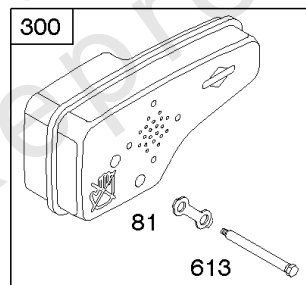

Not For Production