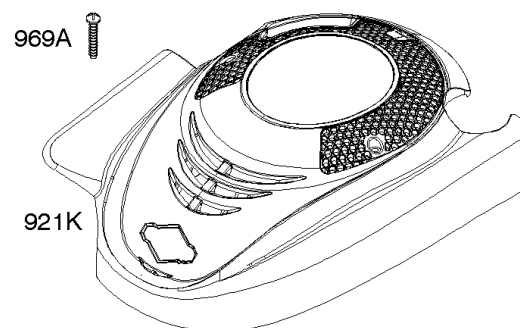

Blower Housing/Shrouds

REF NO	PART NO	QTY	DESCRIPTION
37	694086		Guard-Flywheel
78	691108		SCREW -(Flywheel Guard)
304	493293		Housing-Blower -(For Use On Engines With Brake)
304	493294		Housing-Blower -(For Use On Engines Without Brake)
305	691108		SCREW -(Blower Housing)
564	690664		Screw -(Control Cover)
564A	691142		Screw -(Control Cover)
564B	698589		Screw -(Control Cover)
604	691757		Cover-Control
604A	691344		Cover-Control
604B	790703		Cover-Control
604D	793770		Cover-Control
921	497233		Cover-Blower Housing
921A	695886		Cover-Blower Housing
921B	692931		Cover-Blower Housing
921R	793771		Cover-Blower Housing
921E	696262		Cover-Blower Housing
921F	697343		Cover-Blower Housing
921K	699984		Cover-Blower Housing
921J	790036		Cover-Blower Housing
921H	790037		Cover-Blower Housing
921G	790701		Cover-Blower Housing
925	690595		Cover-Linkage -Used Before Code Date 07072300
925	795403		Cover-Linkage -Used After Code Date 07072200
930	691919		Guard-Rewind -(Round)
930A	691345		Guard-Rewind -(Tear Drop)
969	690700		Screw -(Blower Housing Cover)
969A	691138		Screw -(Blower Housing Cover)
1036	-----		Label-Emissions -(Available From A Briggs & Stratton Authorized Dealer)