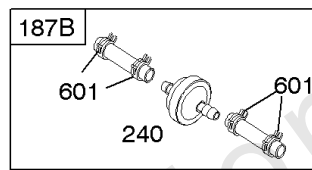

Controls, Fuel Tank, Governor Spring

REF NO	PART NO	QTY	DESCRIPTION
98A	493280		Kit-Idle Speed
187	791766		LINE, Fuel -(15" Long)(Cut To Required Length)
187A	791873		Line-Fuel -(Molded)
187C	791875		Line-Fuel -(Molded)
187B	791891		Line-Fuel -(Includes Filter)
188	690877		Screw -(Control Bracket)
190	690940		SCREW -(Fuel Tank)
202	691829		Link-Mechanical Governor
209	691852		Spring-Governor
209	699056		Spring-Governor
222	790143		Bracket-Control -(Remote/Manual Friction)(Primer)
222A	692021		Bracket-Control -(Remote Choke & Choke-A-Matic)
222C	692150		Bracket-Control
222D	692467		Bracket-Control -(Remote/Manual Friction)(Variable Speed And 5 Position Manual Choke, Without Stop Switch)
222E	692982		Bracket-Control -(Fixed Speed And 5 Position Manual Choke)
227	690783		Lever-Governor Control
240	298090S		Filter-Fuel
265	690798		Clamp-Casing
265A	691024		CLAMP, Casing
267	691044		SCREW -(Casing Clamp)
268	691025		CASING, Control Wire -(Cut To Required Length)
269	691026		WIRE, Control -(Cut To Required Length)
270	691027		NUT -(Control Wire Casing)
271	691028		Lever-Control
404	690272		WASHER -(Governor Crank)
505	691251		NUT -(Governor Control Lever)
562	691119		BOLT -(Governor Control Lever)
601	791850		CLAMP, Hose
601A	691038		CLAMP, Hose
615	690340		RETAINER, Governor Shaft
616	698801		Crank-Governor
621	692310		Switch-Stop
668	493823		Spacer -(Includes 2)
670	692294		Spacer-Fuel Tank
843	691884		Sleeve-Lever -(Speed Control)
843A	691895		Sleeve-Lever -(Choke)