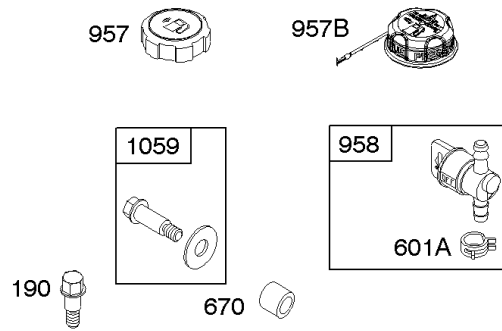

Controls, Fuel Tank, Governor Spring

REF NO	PART NO	QTY	DESCRIPTION
98A	493280		Kit-Idle Speed
187	791766		LINE, Fuel -(15" Long)(Cut To Required Length)
187A	791873		Line-Fuel -(Molded)
187C	791875		Line-Fuel -(Molded)
187B	791891		Line-Fuel -(Includes Filter)
188	690877		Screw -(Control Bracket)
190	690940		SCREW -(Fuel Tank)
202	691829		Link-Mechanical Governor
209	691852		Spring-Governor
209	699056		Spring-Governor
222	790143		Bracket-Control -(Remote/Manual Friction)(Primer)
222A	692021		Bracket-Control -(Remote Choke & Choke-A-Matic)
222C	692150		Bracket-Control
222D	692467		Bracket-Control -(Remote/Manual Friction)(Variable Speed And 5 Position Manual Choke, Without Stop Switch)
222E	692982		Bracket-Control -(Fixed Speed And 5 Position Manual Choke)
227	690783		Lever-Governor Control
240	298090S		Filter-Fuel
265	690798		Clamp-Casing
265A	691024		CLAMP, Casing
267	691044		SCREW -(Casing Clamp)
268	691025		CASING, Control Wire -(Cut To Required Length)
269	691026		WIRE, Control -(Cut To Required Length)
270	691027		NUT -(Control Wire Casing)
271	691028		Lever-Control
404	690272		WASHER -(Governor Crank)
505	691251		NUT -(Governor Control Lever)
562	691119		BOLT -(Governor Control Lever)
601	791850		CLAMP, Hose
601A	691038		CLAMP, Hose
615	690340		RETAINER, Governor Shaft
616	698801		Crank-Governor
621	692310		Switch-Stop
668	493823		Spacer -(Includes 2)
670	692294		Spacer-Fuel Tank
843	691884		Sleeve-Lever -(Speed Control)
843A	691895		Sleeve-Lever -(Choke)