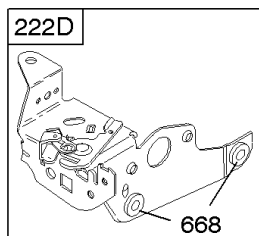

Controls, Fuel Tank, Governor Spring

REF NO	PART NO	QTY	DESCRIPTION
98A	493280		Kit-Idle Speed
187	791766		LINE, Fuel -(15" Long)(Cut To Required Length)
187A	791873		Line-Fuel -(Molded)
187C	791875		Line-Fuel -(Molded)
187B	791891		Line-Fuel -(Includes Filter)
188	690877		Screw -(Control Bracket)
190	690940		SCREW -(Fuel Tank)
202	691829		Link-Mechanical Governor
209	691852		Spring-Governor
209	699056		Spring-Governor
222	790143		Bracket-Control -(Remote/Manual Friction)(Primer)
222A	692021		Bracket-Control -(Remote Choke & Choke-A-Matic)
222C	692150		Bracket-Control
222D	692467		Bracket-Control -(Remote/Manual Friction)(Variable Speed And 5 Position Manual Choke, Without Stop Switch)
222E	692982		Bracket-Control -(Fixed Speed And 5 Position Manual Choke)
227	690783		Lever-Governor Control
240	298090S		Filter-Fuel
265	690798		Clamp-Casing
265A	691024		CLAMP, Casing
267	691044		SCREW -(Casing Clamp)
268	691025		CASING, Control Wire -(Cut To Required Length)
269	691026		WIRE, Control -(Cut To Required Length)
270	691027		NUT -(Control Wire Casing)
271	691028		Lever-Control
404	690272		WASHER -(Governor Crank)
505	691251		NUT -(Governor Control Lever)
562	691119		BOLT -(Governor Control Lever)
601	791850		CLAMP, Hose
601A	691038		CLAMP, Hose
615	690340		RETAINER, Governor Shaft
616	698801		Crank-Governor
621	692310		Switch-Stop
668	493823		Spacer -(Includes 2)
670	692294		Spacer-Fuel Tank
843	691884		Sleeve-Lever -(Speed Control)
843A	691895		Sleeve-Lever -(Choke)