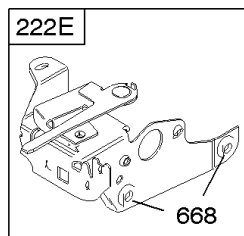

Controls, Fuel Tank, Governor Spring

REF NO	PART NO	QTY	DESCRIPTION
957	397974S		Cap-Fuel Tank -(Plastic)
957B	699985		Cap-Fuel Tank -(Plastic)
958	698183		VALVE, Fuel Shut Off(PLT) -(Plastic)
972B	699374		Tank-Fuel -(Plastic)
1059	692311		Kit-Screw/Washer

Not For
Reproduction