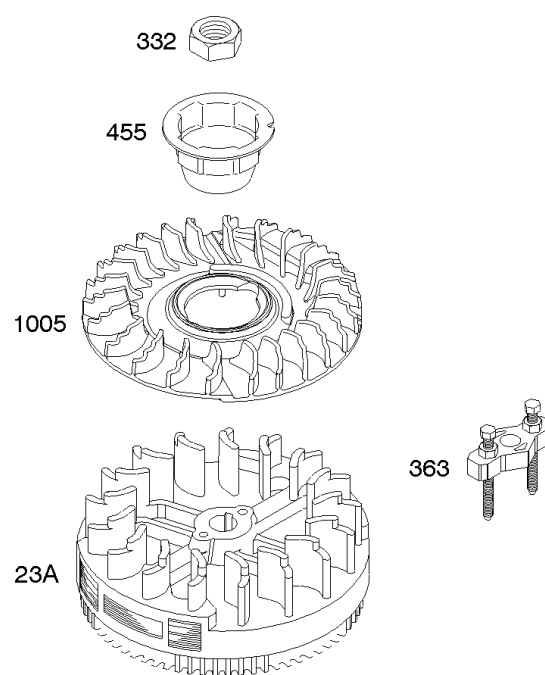

Flywheel, Rewind Starter

REF NO	PART NO	QTY	DESCRIPTION
23A	691987		Flywheel
55	691421		Housing-Rewind Starter
55A	492831		Housing-Rewind Starter
57	491889		Spring-Rewind Starter
58	280399S		Rope-Starter -(Cut To Required Length)
59	396892		Insert-Grip
59A	692594		Insert-Grip
60	281434S		Grip-Starter Rope -(Pistol Grip)
60A	393152		Grip-Starter Rope -(2 Piece)
60B	494212		Grip-Starter Rope
60C	799716		Grip-Starter Rope
65	690837		Screw -(Rewind Starter)
101A	262626		Pin-Shaft -(NO LONGER AVAILABLE)
144	493824		Pulley/Spring Assembly
276A	280973		Washer-Sealing
332	690662		Nut -(Flywheel)
363	19069		Puller-Flywheel
455	791960		Cup-Flywheel
455A	224250		Cup-Flywheel
456	692299		Plate-Pawl Friction
456A	224321		Plate-Pawl Friction
459	281505S		PAWL, Ratchet
459A	492833		Pawl-Ratchet
592	690800		Nut -(Rewind Starter)
597	691696		Screw -(Pawl Friction Plate)
608	497680		Starter-Rewind
608A	497598		Starter-Rewind
678	224278		Spacer-Rewind
689	691855		SPRING, Friction
689A	262625		Spring-Friction
1005	691346		Fan-Flywheel
1134	224322		Washer -(Pawl Friction Plate)
1210	498144		Pulley/Spring Assembly -(Pulley) (Pulley)
1211	498144		Pulley/Spring Assembly -(Spring) (Spring)