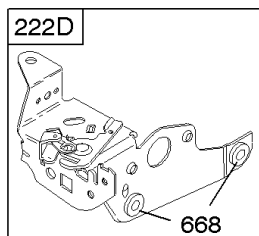

Controls, Fuel Tank, Governor Spring

REF NO	PART NO	QTY	DESCRIPTION
957	397974S		Cap-Fuel Tank -(Plastic)
957B	699985		Cap-Fuel Tank -(Plastic)
958	698183		VALVE, Fuel Shut Off(PLT) -(Plastic)
972B	699374		Tank-Fuel -(Plastic)
1059	692311		Kit-Screw/Washer

Not For
Reproduction