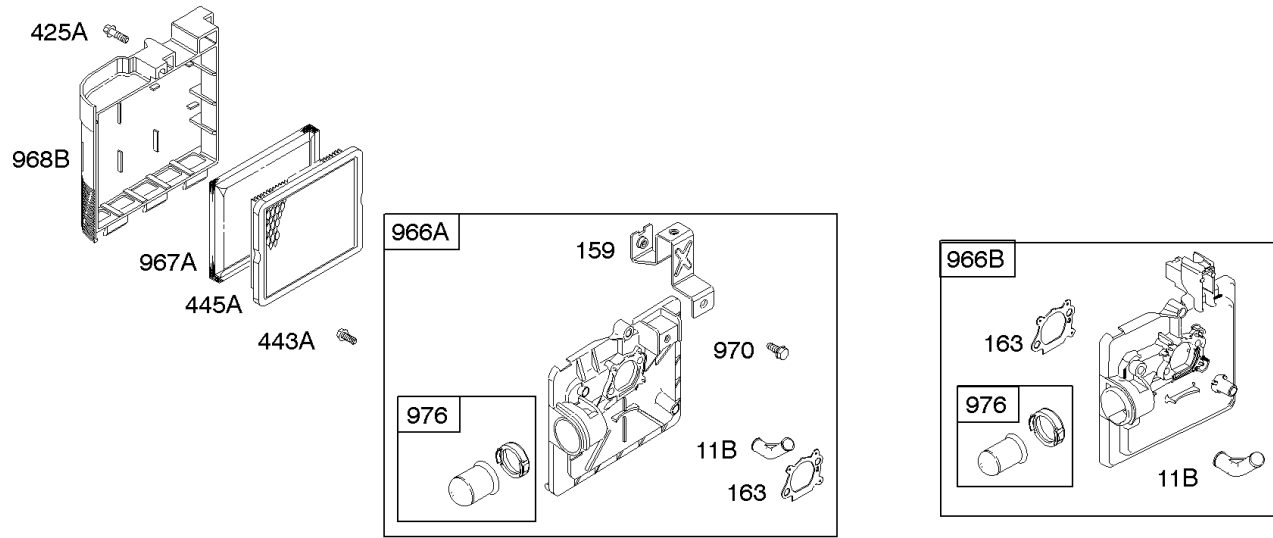

Air Cleaner, Exhaust System

REF NO	PART NO	QTY	DESCRIPTION
1386	790848		Vane-Air -(Autochoke System)
1387	790849		Spring-Air Vane
1388	790850		Screw -(Air Vane) (Auto Choke System)

Not For
Reproduction

Alternator, Electric Starter, Electrical, Flywheel Brake, Ignition