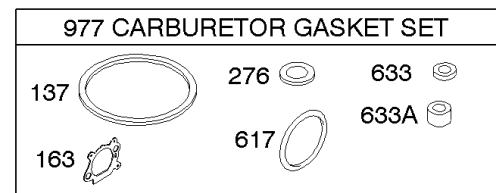

Carburator

REF NO	PART NO	QTY	DESCRIPTION
94	493765		Kit-Idle Mixture
95	691636		Screw -(Throttle Valve)
97	493267		Shaft-Throttle -(Metal)
97	696565		Shaft-Throttle -(Plastic)
98	398185		Kit-Idle Speed
104	691242		Pin-Float Hinge
108	691182		Valve-Choke
108A	795935		Valve-Choke -Used After Code Date 08031200
108A	790844		Valve-Choke -Used Before Code Date 08031300
109	494218		Shaft-Choke
109A	498593		Shaft-Choke
109B	790843		Shaft-Choke -Used Before Code Date 08031300
109B	795936		Shaft-Choke -Used After Code Date 08031200
117	493637		Jet-Main -(Standard) -Used Before Code Date 94070400
117	494870		Jet-Main -(Standard) -Used After Code Date 94070400 -Used Before Code Date 95103000
117	494870		Jet-Main -(Standard) -Used After Code Date 96060200
117	497466		Jet-Main -(Standard) -Used After Code Date 95102900 -Used Before Code Date 96060300
117A	493637		Jet-Main -(Standard) -Used Before Code Date 96060300
117A	498977		Jet-Main -(Standard) -Used After Code Date 96060200
117B	697355		Jet-Main -(Standard)
118	496063		Jet-Main -(High Altitude) -Used Before Code Date 94070400
118	496495		Jet-Main -(High Altitude) -Used After Code Date 95102900 -Used Before Code Date 96060300
118	497315		Jet-Main -(High Altitude) -Used After Code Date 94070300 -Used Before Code Date 95103000
118	498975		Jet-Main -(High Altitude) -Used After Code Date 96060200
118A	494870		Jet-Main -(High Altitude) -Used Before Code Date 96060300
118A	498981		Jet-Main -(High Altitude) -Used After Code Date 96060200