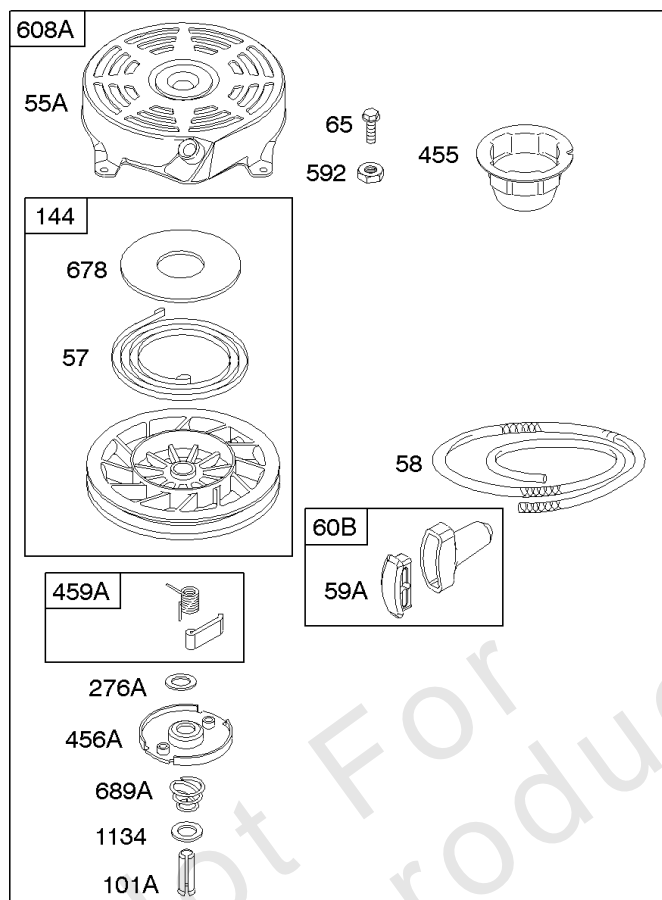

Flywheel, Rewind Starter

REF NO	PART NO	QTY	DESCRIPTION
23A	691987		Flywheel
55	691421		Housing-Rewind Starter
55A	492831		Housing-Rewind Starter
57	491889		Spring-Rewind Starter
58	280399S		Rope-Starter -(Cut To Required Length)
59	396892		Insert-Grip
59A	692594		Insert-Grip
60	281434S		Grip-Starter Rope -(Pistol Grip)
60A	393152		Grip-Starter Rope -(2 Piece)
60B	494212		Grip-Starter Rope
60C	799716		Grip-Starter Rope
65	690837		Screw -(Rewind Starter)
101A	262626		Pin-Shaft -(NO LONGER AVAILABLE)
144	493824		Pulley/Spring Assembly
276A	280973		Washer-Sealing
332	690662		Nut -(Flywheel)
363	19069		Puller-Flywheel
455	791960		Cup-Flywheel
455A	224250		Cup-Flywheel
456	692299		Plate-Pawl Friction
456A	224321		Plate-Pawl Friction
459	281505S		PAWL, Ratchet
459A	492833		Pawl-Ratchet
592	690800		Nut -(Rewind Starter)
597	691696		Screw -(Pawl Friction Plate)
608	497680		Starter-Rewind
608A	497598		Starter-Rewind
678	224278		Spacer-Rewind
689	691855		SPRING, Friction
689A	262625		Spring-Friction
1005	691346		Fan-Flywheel
1134	224322		Washer -(Pawl Friction Plate)
1210	498144		Pulley/Spring Assembly -(Pulley) (Pulley)
1211	498144		Pulley/Spring Assembly -(Spring) (Spring)