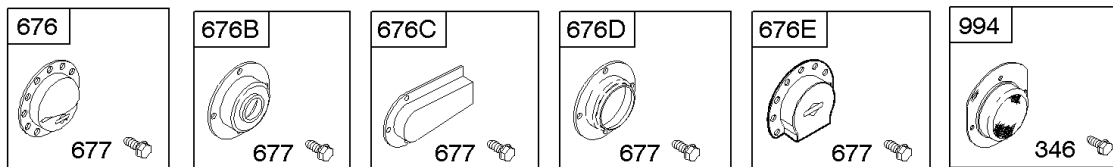

Air Cleaner, Exhaust System

REF NO	PART NO	QTY	DESCRIPTION
1386	790848		Vane-Air -(Autochoke System)
1387	790849		Spring-Air Vane
1388	790850		Screw -(Air Vane) (Auto Choke System)

Not For
Reproduction

Alternator, Electric Starter, Electrical, Flywheel Brake, Ignition