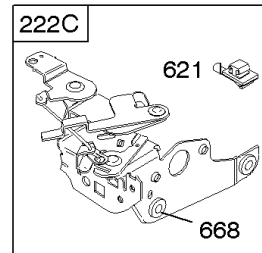

Controls, Fuel Tank, Governor Spring

REF NO	PART NO	QTY	DESCRIPTION
957	397974S		Cap-Fuel Tank -(Plastic)
957B	699985		Cap-Fuel Tank -(Plastic)
958	698183		VALVE, Fuel Shut Off(PLT) -(Plastic)
972B	699374		Tank-Fuel -(Plastic)
1059	692311		Kit-Screw/Washer

Not For
Reproduction