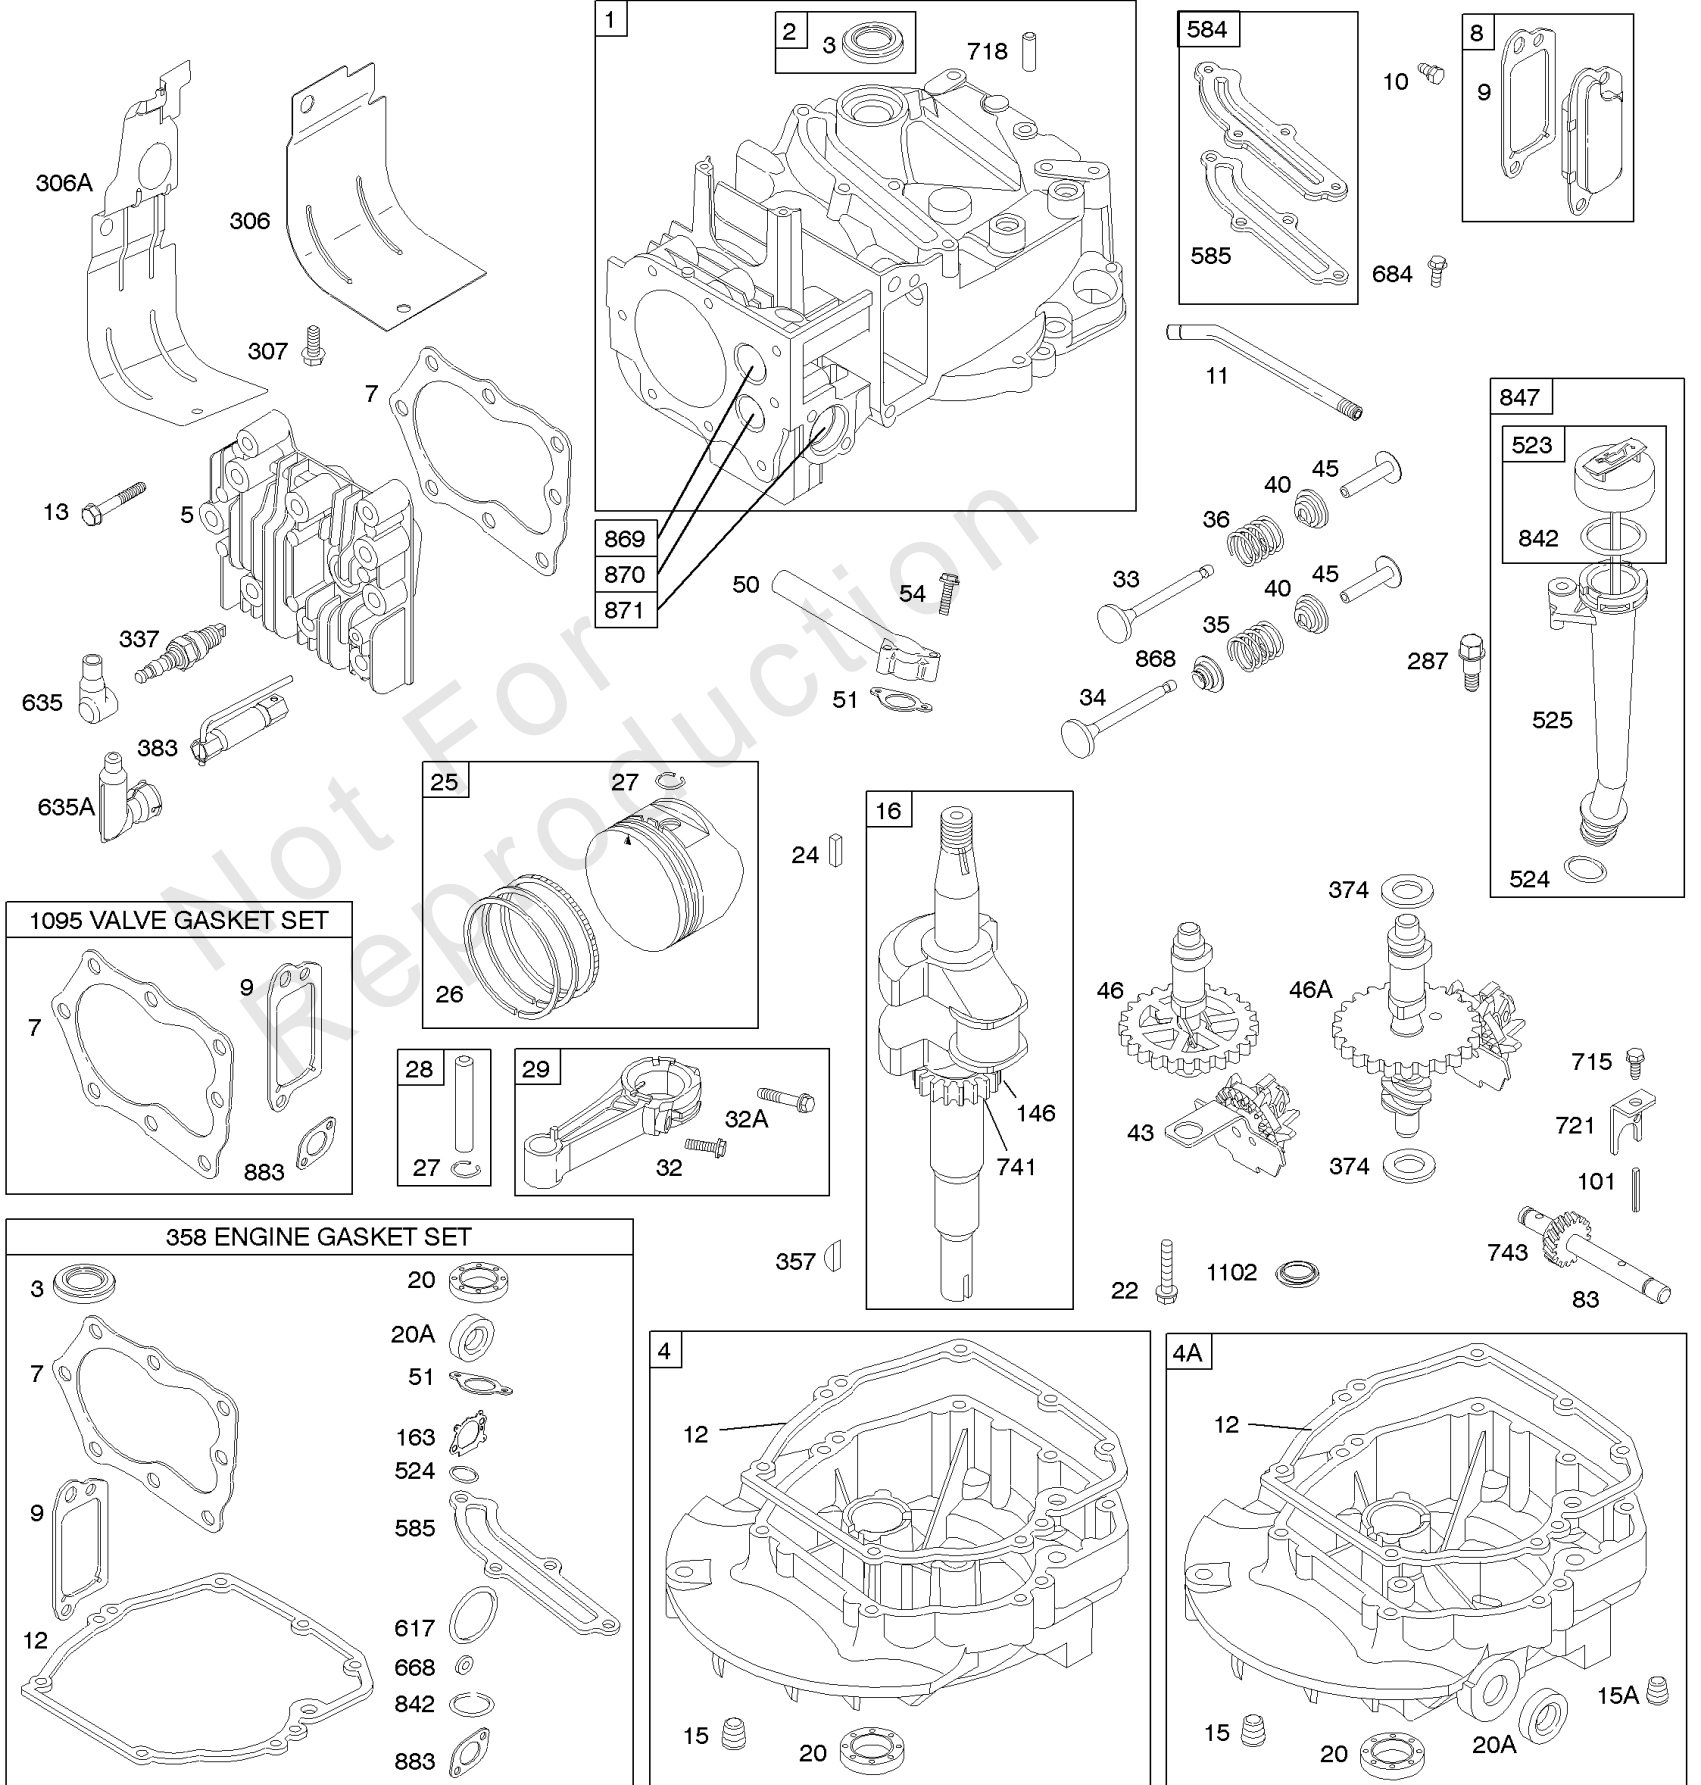

1319 WARNING LABEL

REQUIRED when replacing parts with warning labels affixed.

1058 OPERATOR'S MANUAL

1330 REPAIR MANUAL

1019 LABEL KIT

Camshaft, Crankshaft, Cylinder, Engine Sump, Kit/Gaskets, Lubrication, Piston Group,

REF NO	PART NO	QTY	DESCRIPTION
1	590401		Cylinder Assembly -Used After Code Date 11063000
1	697322		Cylinder Assembly -Used Before Code Date 11070100
2	399269		Kit-Bushing/Seal -(Magneto Side)
3	299819S		SEAL, Oil -(Magneto Side)
4	493279		Sump, Engine
4A	493365		Sump-Engine -(Auxiliary PTO)
5	590411		Head-Cylinder -Used After Code Date 11063000
5	691160		Head-Cylinder -Used Before Code Date 11070100
7	799875		Gasket-Cylinder Head -Used After Code Date 11063000
7	692249		Gasket-Cylinder Head -Used Before Code Date 11070100
8	590395		Breather Assembly -Used After Code Date 11063000
8	695250		Breather Assembly -Used Before Code Date 11070100
9	699472		Gasket-Breather -Used After Code Date 11063000
9	699833		Gasket-Breather -Used Before Code Date 11070100
10	94650		Screw -(Breather Assembly)
11	691781		Tube-Breather
12	692232		Gasket-Crankcase
13	690912		Screw -(Cylinder Head) -Used Before Code Date 11070100
13	590422		Screw -(Cylinder Head) -Used After Code Date 11063000
15	691680		PLUG, Oil Drain -(Square Socket)
15A	691093		Plug-Oil Drain -(Hex Socket)
16	593916		Crankshaft -Used Before Code Date 97011300
16	691451		Crankshaft -Used After Code Date 97011200
20	399781S		Seal-Oil -(PTO Side)
20A	691952		Seal-Oil -(PTO Side) (Auxiliary PTO)
22	691092		Screw -(Crankcase Cover/Sump)
24	222698S		KEY, Flywheel
25	493262		Piston Assembly -(Standard) -Used Before Code Date 97011300
25	493386		Piston Assembly -(.020" Oversize) -Used Before Code Date 97011300
25	493387		Piston Assembly -(.030" Oversize) -Used Before Code Date 97011300