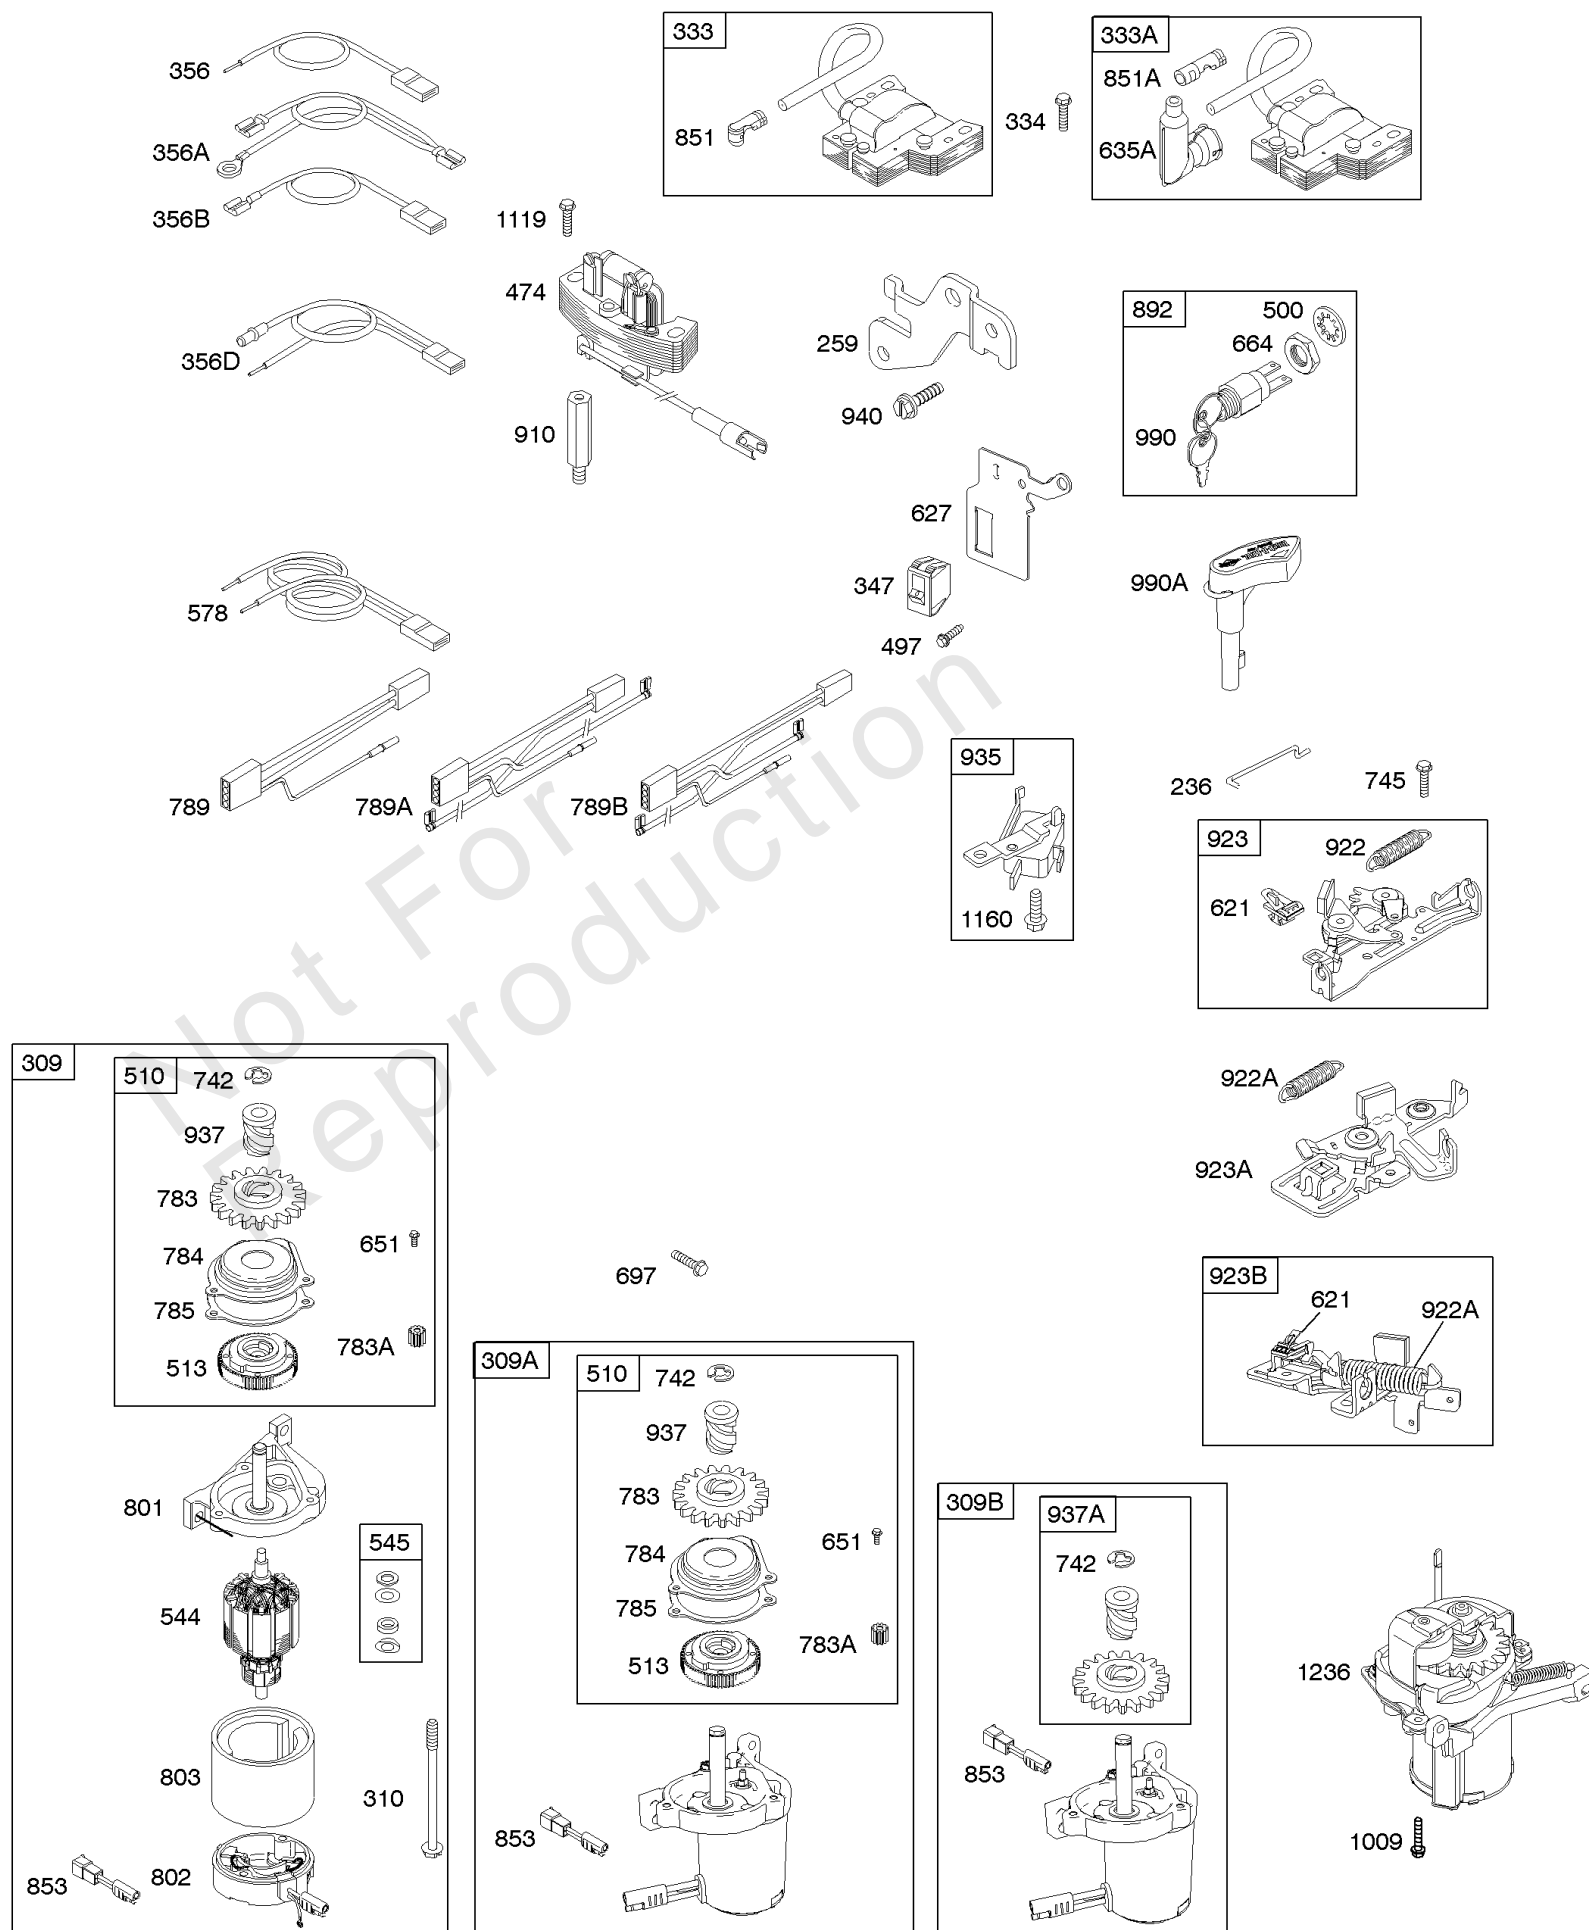

Alternator, Electric Starter, Electrical, Flywheel Brake, Ignition

REF NO	PART NO	QTY	DESCRIPTION
789	690790		Harness-Wiring -Used Before Code Date 00040700
789A	691372		Harness-Wiring -Used Before Code Date 00040700
789B	696547		Harness-Wiring
801	690782		Cap-Drive
802	695267		Cap-End -Used After Code Date 00040600
802	695975		Cap-End -Used Before Code Date 00040700
803	695266		Housing-Starter -Used After Code Date 00040600
803	695975		Housing-Starter -Used Before Code Date 00040700
851	493880S		TERMINAL, Spark Plug
851A	692424		Terminal-Spark Plug
853	695268		Adapter-Wire
892	690646		SWITCH, Key
910	691094		Stud -(Alternator)
922	691831		Spring-Brake
922A	692135		Spring-Brake
923	796387		Brake -Used After Code Date 08043000
923A	695891		Brake
935	499421		Switch-Interlock -Used Before Code Date 08050100
937	691325		Spline-Starter
937A	799420		Spline-Starter
940	690664		Screw -(Casing Clamp Bracket)
990	691959		SET, Key
990A	695951		Key Set
1009	696255		Screw -(Starter Motor)
1119	691648		Screw -(Alternator)
1160	690345		Screw -(Interlock Switch)
1236	695959		Starter-Mechanical -(Touch N Mow)(Do Not Service Individual Parts, Only As A Whole)