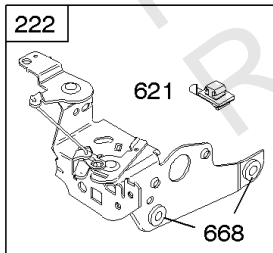

Controls, Fuel Tank, Governor Spring

REF NO	PART NO	QTY	DESCRIPTION
98A	493280		Kit-Idle Speed
187	791766		LINE, Fuel -(15" Long)(Cut To Required Length)
187A	791873		Line-Fuel -(Molded)
187C	791875		Line-Fuel -(Molded)
187B	791891		Line-Fuel -(Includes Filter)
188	690877		Screw -(Control Bracket)
190	690940		SCREW -(Fuel Tank)
202	691829		Link-Mechanical Governor
209	691852		Spring-Governor
209	699056		Spring-Governor
222	790143		Bracket-Control -(Remote/Manual Friction)(Primer)
222A	692021		Bracket-Control -(Remote Choke & Choke-A-Matic)
222C	692150		Bracket-Control
222D	692467		Bracket-Control -(Remote/Manual Friction)(Variable Speed And 5 Position Manual Choke, Without Stop Switch)
222E	692982		Bracket-Control -(Fixed Speed And 5 Position Manual Choke)
227	690783		Lever-Governor Control
240	298090S		Filter-Fuel
265	690798		Clamp-Casing
265A	691024		CLAMP, Casing
267	691044		SCREW -(Casing Clamp)
268	691025		CASING, Control Wire -(Cut To Required Length)
269	691026		WIRE, Control -(Cut To Required Length)
270	691027		NUT -(Control Wire Casing)
271	691028		Lever-Control
404	690272		WASHER -(Governor Crank)
505	691251		NUT -(Governor Control Lever)
562	691119		BOLT -(Governor Control Lever)
601	791850		CLAMP, Hose
601A	691038		CLAMP, Hose
615	690340		RETAINER, Governor Shaft
616	698801		Crank-Governor
621	692310		Switch-Stop
668	493823		Spacer -(Includes 2)
670	692294		Spacer-Fuel Tank
843	691884		Sleeve-Lever -(Speed Control)
843A	691895		Sleeve-Lever -(Choke)