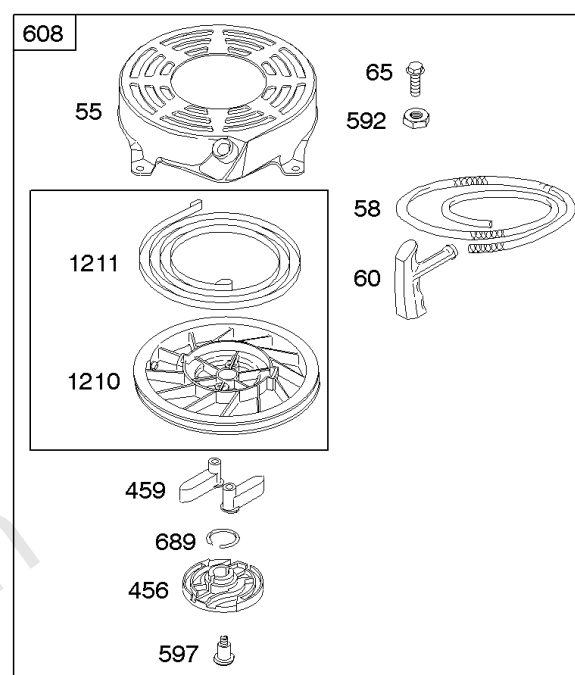

Flywheel, Rewind Starter

REF NO	PART NO	QTY	DESCRIPTION
23A	691987		Flywheel
55	691421		Housing-Rewind Starter
55A	492831		Housing-Rewind Starter
57	491889		Spring-Rewind Starter
58	280399S		Rope-Starter -(Cut To Required Length)
59	396892		Insert-Grip
59A	692594		Insert-Grip
60	281434S		Grip-Starter Rope -(Pistol Grip)
60A	393152		Grip-Starter Rope -(2 Piece)
60B	494212		Grip-Starter Rope
60C	799716		Grip-Starter Rope
65	690837		Screw -(Rewind Starter)
101A	262626		Pin-Shaft -(NO LONGER AVAILABLE)
144	493824		Pulley/Spring Assembly
276A	280973		Washer-Sealing
332	690662		Nut -(Flywheel)
363	19069		Puller-Flywheel
455	791960		Cup-Flywheel
455A	224250		Cup-Flywheel
456	692299		Plate-Pawl Friction
456A	224321		Plate-Pawl Friction
459	281505S		PAWL, Ratchet
459A	492833		Pawl-Ratchet
592	690800		Nut -(Rewind Starter)
597	691696		Screw -(Pawl Friction Plate)
608	497680		Starter-Rewind
608A	497598		Starter-Rewind
678	224278		Spacer-Rewind
689	691855		SPRING, Friction
689A	262625		Spring-Friction
1005	691346		Fan-Flywheel
1134	224322		Washer -(Pawl Friction Plate)
1210	498144		Pulley/Spring Assembly -(Pulley) (Pulley)
1211	498144		Pulley/Spring Assembly -(Spring) (Spring)