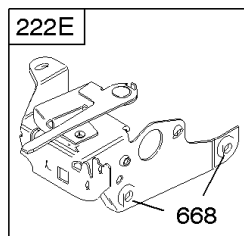

Controls, Fuel Tank, Governor Spring

REF NO	PART NO	QTY	DESCRIPTION
98A	493280		Kit-Idle Speed
187	791766		LINE, Fuel -(15" Long)(Cut To Required Length)
187A	791873		Line-Fuel -(Molded)
187C	791875		Line-Fuel -(Molded)
187B	791891		Line-Fuel -(Includes Filter)
188	690877		Screw -(Control Bracket)
190	690940		SCREW -(Fuel Tank)
202	691829		Link-Mechanical Governor
209	691852		Spring-Governor
209	699056		Spring-Governor
222	790143		Bracket-Control -(Remote/Manual Friction)(Primer)
222A	692021		Bracket-Control -(Remote Choke & Choke-A-Matic)
222C	692150		Bracket-Control
222D	692467		Bracket-Control -(Remote/Manual Friction)(Variable Speed And 5 Position Manual Choke, Without Stop Switch)
222E	692982		Bracket-Control -(Fixed Speed And 5 Position Manual Choke)
227	690783		Lever-Governor Control
240	298090S		Filter-Fuel
265	690798		Clamp-Casing
265A	691024		CLAMP, Casing
267	691044		SCREW -(Casing Clamp)
268	691025		CASING, Control Wire -(Cut To Required Length)
269	691026		WIRE, Control -(Cut To Required Length)
270	691027		NUT -(Control Wire Casing)
271	691028		Lever-Control
404	690272		WASHER -(Governor Crank)
505	691251		NUT -(Governor Control Lever)
562	691119		BOLT -(Governor Control Lever)
601	791850		CLAMP, Hose
601A	691038		CLAMP, Hose
615	690340		RETAINER, Governor Shaft
616	698801		Crank-Governor
621	692310		Switch-Stop
668	493823		Spacer -(Includes 2)
670	692294		Spacer-Fuel Tank
843	691884		Sleeve-Lever -(Speed Control)
843A	691895		Sleeve-Lever -(Choke)