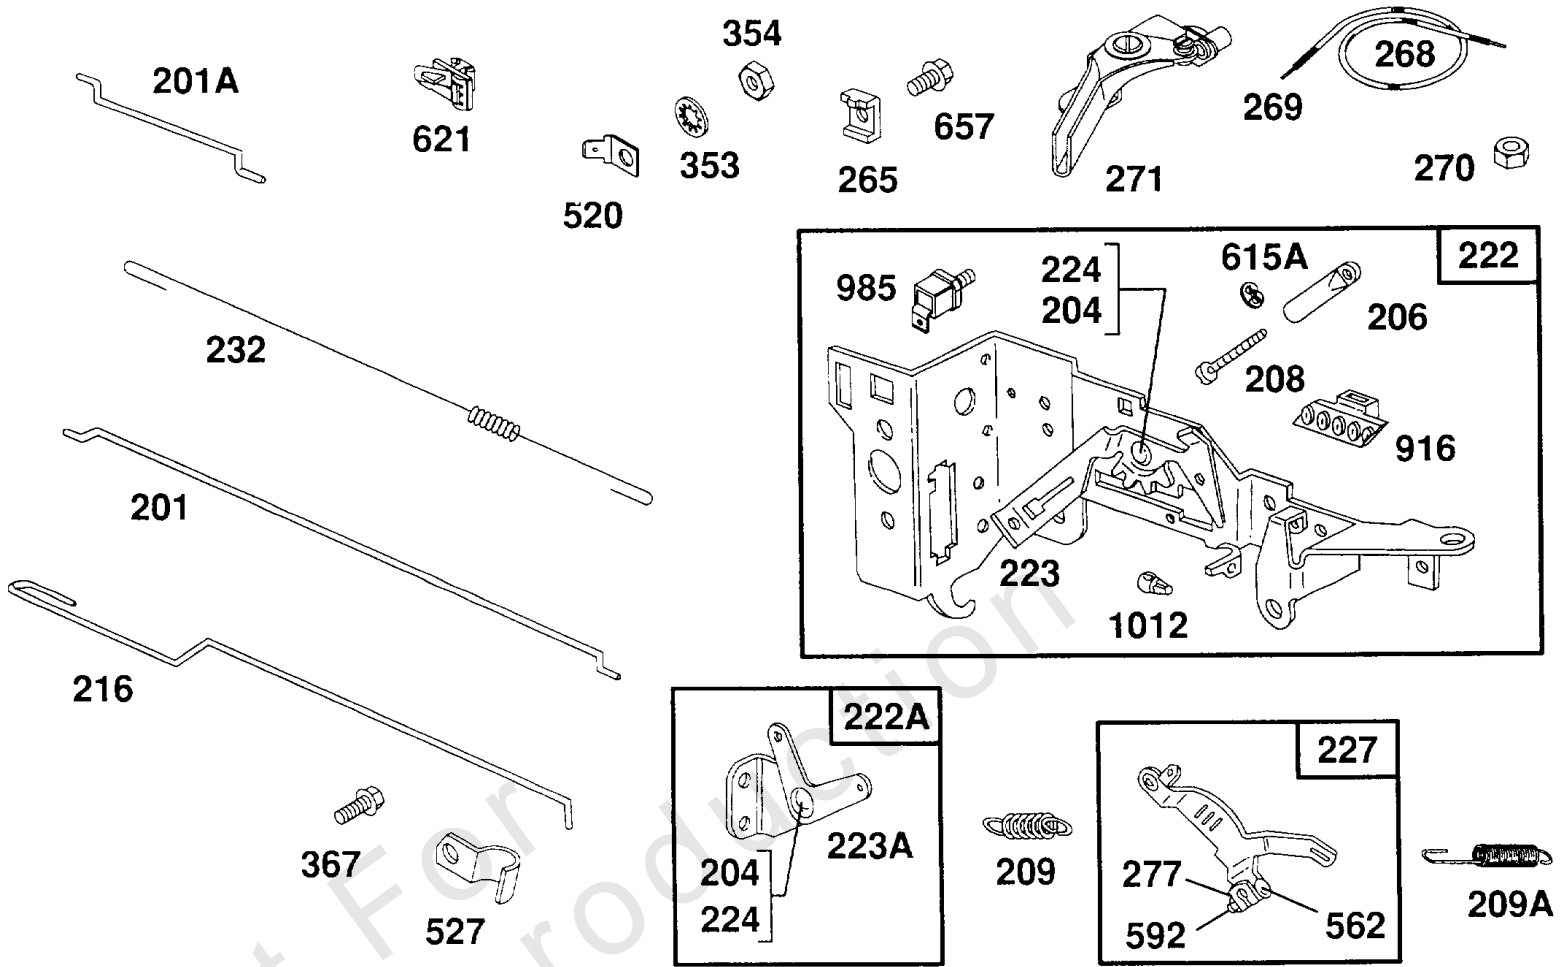

Control Bracket Assembly

REF NO	PART NO	QTY	DESCRIPTION
201A	262536		LINK
201	262495		LINK
204	222962		BUSHING, Lever
206	280847		ROD, Control
208	94393		SCREW -(Control Rod)
209A	262504		SPRING, Governor -(Idle)
209	262605		SPRING, Governor
216	262494		LINK, Choke
222A	492002		BRACKET, Control -Use(s): 262536 Link-Governor
222	491757		BRACKET, Control
223A	492001		LEVER, Governor Control
223	223940		LEVER, Governor Control
224	93491		RIVET
227	491057		LEVER, Governor Control
232	262500		SPRING/LINK, Mechanical Governor
265	221535		CLAMP, Casing -(Stamped Steel)
268	65616		CASING, Control Wire -(Cut To Required Length)
269	26633		WIRE, Control -(Cut To Required Length) If Longer Wire is Required, Specify Length in Inches; If Shorter Wire is Needed Order and Cut to Required Length.
270	63426		NUT -(Control Wire Casing)
271	290568		LEVER, Control
277	810017		WASHER -(Governor Lever)
353	92791		WASHER
354	90576		NUT -(Ground Terminal)
367	810036		SCREW
520	93722		TERMINAL, Ground
527	221428		CLAMP, Tube
562	810072		BOLT -(Governor Lever)
592	810011		NUT
615A	94392		RING, Retaining
621	280979		SWITCH, Stop
657	94443		SCREW
916	280321		RACK, Governor Gear -(Remote and Manual Choke)
985	398525		INSULATOR
1012	280869		RETAINER, Link

Footnotes:

Included in Carburetor Kit-Part No. 492282