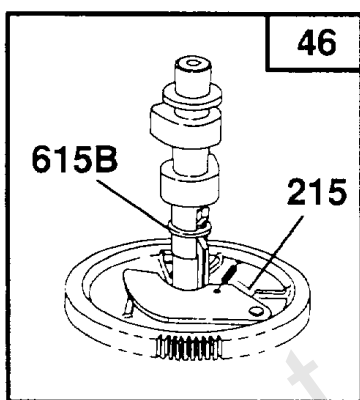

Piston Group

REF NO	PART NO	QTY	DESCRIPTION
16	493921		CRANKSHAFT -For Timing Gear Key-Order Part No. 94196
24	222698		KEY, Flywheel
25	492110		PISTON ASSEMBLY -(Standard)
25	492933		PISTON ASSEMBLY -(.010 Oversize)
25	492934		PISTON ASSEMBLY -(.020 Oversize)
25	492935		PISTON ASSEMBLY -(.030 Oversize)
26	492111		SET, Ring -(Standard)
26	492936		SET, Ring -(.010 Oversize)
26	492937		SET, Ring -(.020 Oversize)
26	492938		SET, Ring -(.030 Oversize)
27	262457		LOCK, Piston Pin
28	492112		PIN, Piston
29	492113		ROD, Connecting
29	493048		ROD, Connecting -(.020 Undersize)
31	94465		WASHER -(Connecting Rod)
32	94327		SCREW -(Connecting Rod)
46	494925		CAMSHAFT -Used After Code Date 91120800
46	495257		CAMSHAFT -Used Before Code Date 91120900
215	262506		SPRING, Cam Release -Used Before Code Date 91120900
215	262848		SPRING, Cam Release -Used After Code Date 91120800
219	492195		GEAR, Governor
615B	94697		RING, Retaining -(Compression Release) -Used After Code Date 91120800
615B	94399		RING, Retaining -Used Before Code Date 91031800
615B	94653		RETAINER, Camshaft -Used After Code Date 91031700 and Before Code Date 91120900
615	94400		RING, Retaining
741	262370		GEAR, Timing
757	493912		LINK, Counterweight -Includes Link Pin & Retaining Ring.
758	492187		COUNTERWEIGHT
759	231608		PIN, Counterweight