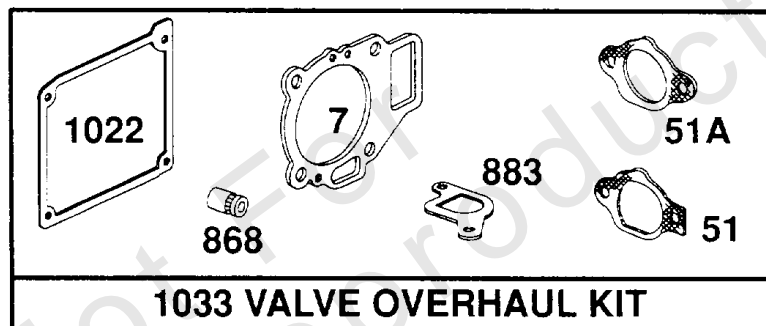

Footnotes:

Included in Carburetor Kit-Part No. 492282

Gasket Sets

REF NO	PART NO	QTY	DESCRIPTION
3	491019		SEAL, Oil -Included in Gasket Set-See Ref. No. 358
6A	492063		WASHER -(Cylinder Head) Included in Gasket Set-See Ref. No. 358
7	272126		GASKET, Cylinder Head -Included in Valve Overhaul Kit-Part No. 495769. Included in Gasket Set-See Ref. No. 358
9A	272120		GASKET, Rocker Cover -Used Before Code Date 91120900
9	272553		GASKET, Breather -Used After Code Date 91120800
12	272124		GASKET, Crankcase -(.015) Included in Gasket Set-See Ref. No. 358
51A	272028		GASKET, Intake -Included in Valve Overhaul Kit-Part No. 495769. Included in Gasket Set-See Ref. No. 358
51	272121		GASKET, Intake -Included in Valve Overhaul Kit-Part No. 495769. Included in Gasket Set-See Ref. No. 358
52	272029		GASKET, Intake -Included in Gasket Set-See Ref. No. 358
93A	280931		BUSHING, Throttle Shaft -(Lower) Included in Carburetor Kit-Part No. 492282
93	280926		BUSHING, Throttle Shaft -(Upper) Included in Carburetor Kit-Part No. 492282
104	231652		PIN, Float Hinge -Included in Carburetor Kit-Part No. 492282
105	492188		VALVE, Float Needle -Included in Carburetor Kit-Part No. 492282
113A	231696		NOZZLE, Carburetor -Included in Carburetor Kit-Part No. 492282
113	231697		NOZZLE, Carburetor -Included in Carburetor Kit-Part No. 492282
116A	280801		SEAL, O-Ring -(Oil Pump Cover) Included in Gasket Set-See Ref. No. 358
116	-----		No Nomenclature -Included in Carburetor Kit-Part No. 492282. Included in Carburetor Gasket Set-Part No. 492281
117	-----		No Nomenclature -Included in Carburetor Kit-Part No. 492282
117	231669		JET, Main -(High Altitude)
118	492277		VALVE, Idle Mixture -Included in Carburetor Kit-Part No. 492282
121	492282		CARBURETOR
137	-----		No Nomenclature -Included in Carburetor Kit-Part No. 492282. Included in Carburetor Gasket Set-Part No. 492281
147A	231659		NOZZLE, Carburetor -Included in Carburetor Kit-Part No. 492282
147	231657		NOZZLE, Carburetor -Used Before Code Date 89051800
147	231719		NOZZLE, Carburetor -Used After Code Date 89051700
255A	280910		BUSHING, Choke Shaft -(Lower) Included in Carburetor Kit-Part No. 492282