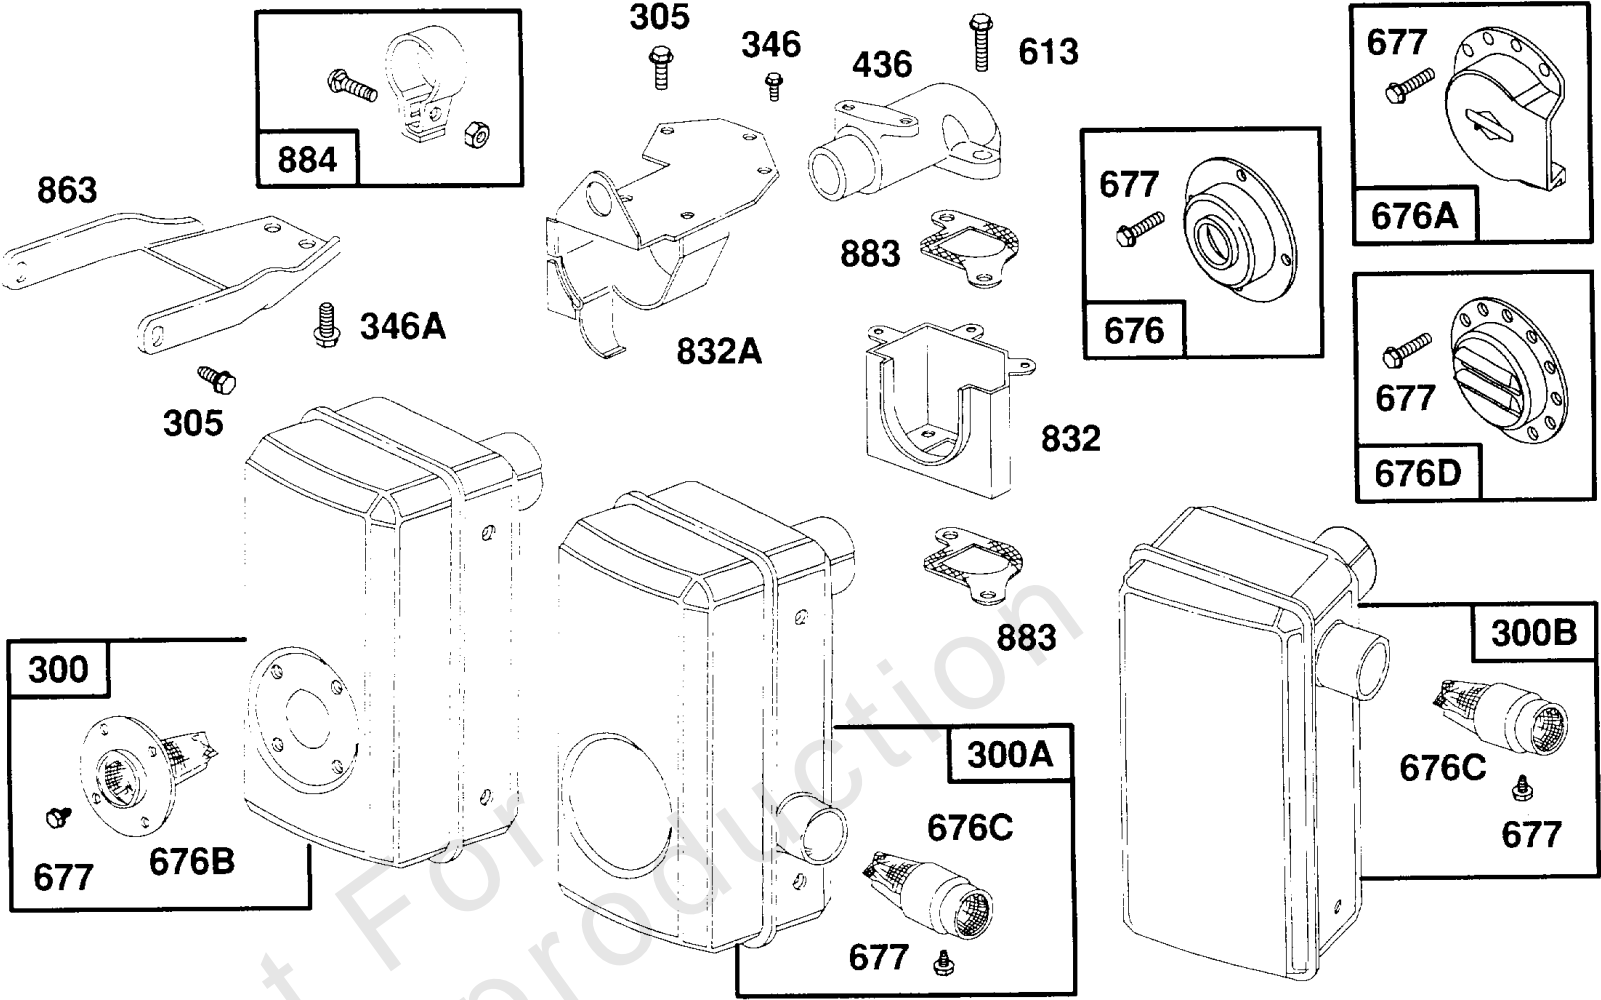

Mufflers, Deflectors

REF NO	PART NO	QTY	DESCRIPTION
300B	491796		MUFFLER
300A	491692		MUFFLER
300	493626		MUFFLER
305	810037		SCREW -(Fuel Tank) (Tank)
346A	810039		SCREW -(Muffler Bracket) (Muffler)
346	810079		SCREW
436	213669		MANIFOLD, Exhaust
613	810041		SCREW
676B	492577		DEFLECTOR, Muffler
676C	492578		DEFLECTOR, Muffler
676D	397630		DEFLECTOR, Muffler -(Louvered Outlet)
676A	393761		DEFLECTOR, Muffler -(Side Outlet)
676	396903		DEFLECTOR, Muffler
677	93705		SCREW -(8-32 X 3/8)
832A	491980		GUARD, Muffler
832	224068		GUARD, Muffler
863	223946		BRACKET, Muffler
883	272123		GASKET, Exhaust -Included in Valve Overhaul Kit-Part No. 495769. Included in Gasket Set-See Ref. No. 358
884	491655		CLAMP, Muffler