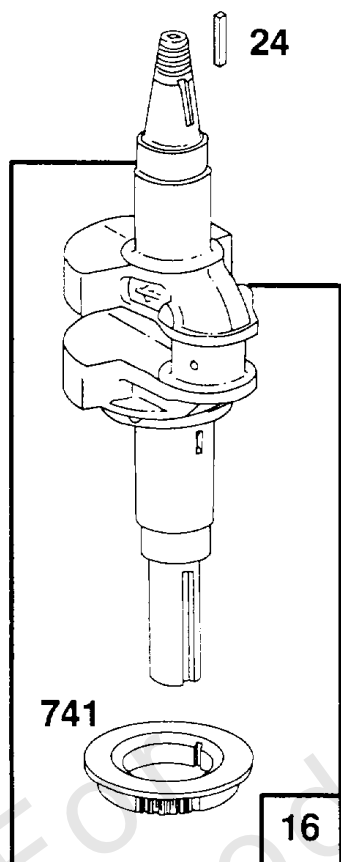

Piston Group

REF NO	PART NO	QTY	DESCRIPTION
16	493921		CRANKSHAFT -For Timing Gear Key-Order Part No. 94196
24	222698		KEY, Flywheel
25	492110		PISTON ASSEMBLY -(Standard)
25	492933		PISTON ASSEMBLY -(.010 Oversize)
25	492934		PISTON ASSEMBLY -(.020 Oversize)
25	492935		PISTON ASSEMBLY -(.030 Oversize)
26	492111		SET, Ring -(Standard)
26	492936		SET, Ring -(.010 Oversize)
26	492937		SET, Ring -(.020 Oversize)
26	492938		SET, Ring -(.030 Oversize)
27	262457		LOCK, Piston Pin
28	492112		PIN, Piston
29	492113		ROD, Connecting
29	493048		ROD, Connecting -(.020 Undersize)
31	94465		WASHER -(Connecting Rod)
32	94327		SCREW -(Connecting Rod)
46	494925		CAMSHAFT -Used After Code Date 91120800
46	495257		CAMSHAFT -Used Before Code Date 91120900
215	262506		SPRING, Cam Release -Used Before Code Date 91120900
215	262848		SPRING, Cam Release -Used After Code Date 91120800
219	492195		GEAR, Governor
615B	94697		RING, Retaining -(Compression Release) -Used After Code Date 91120800
615B	94399		RING, Retaining -Used Before Code Date 91031800
615B	94653		RETAINER, Camshaft -Used After Code Date 91031700 and Before Code Date 91120900
615	94400		RING, Retaining
741	262370		GEAR, Timing
757	493912		LINK, Counterweight -Includes Link Pin & Retaining Ring.
758	492187		COUNTERWEIGHT
759	231608		PIN, Counterweight