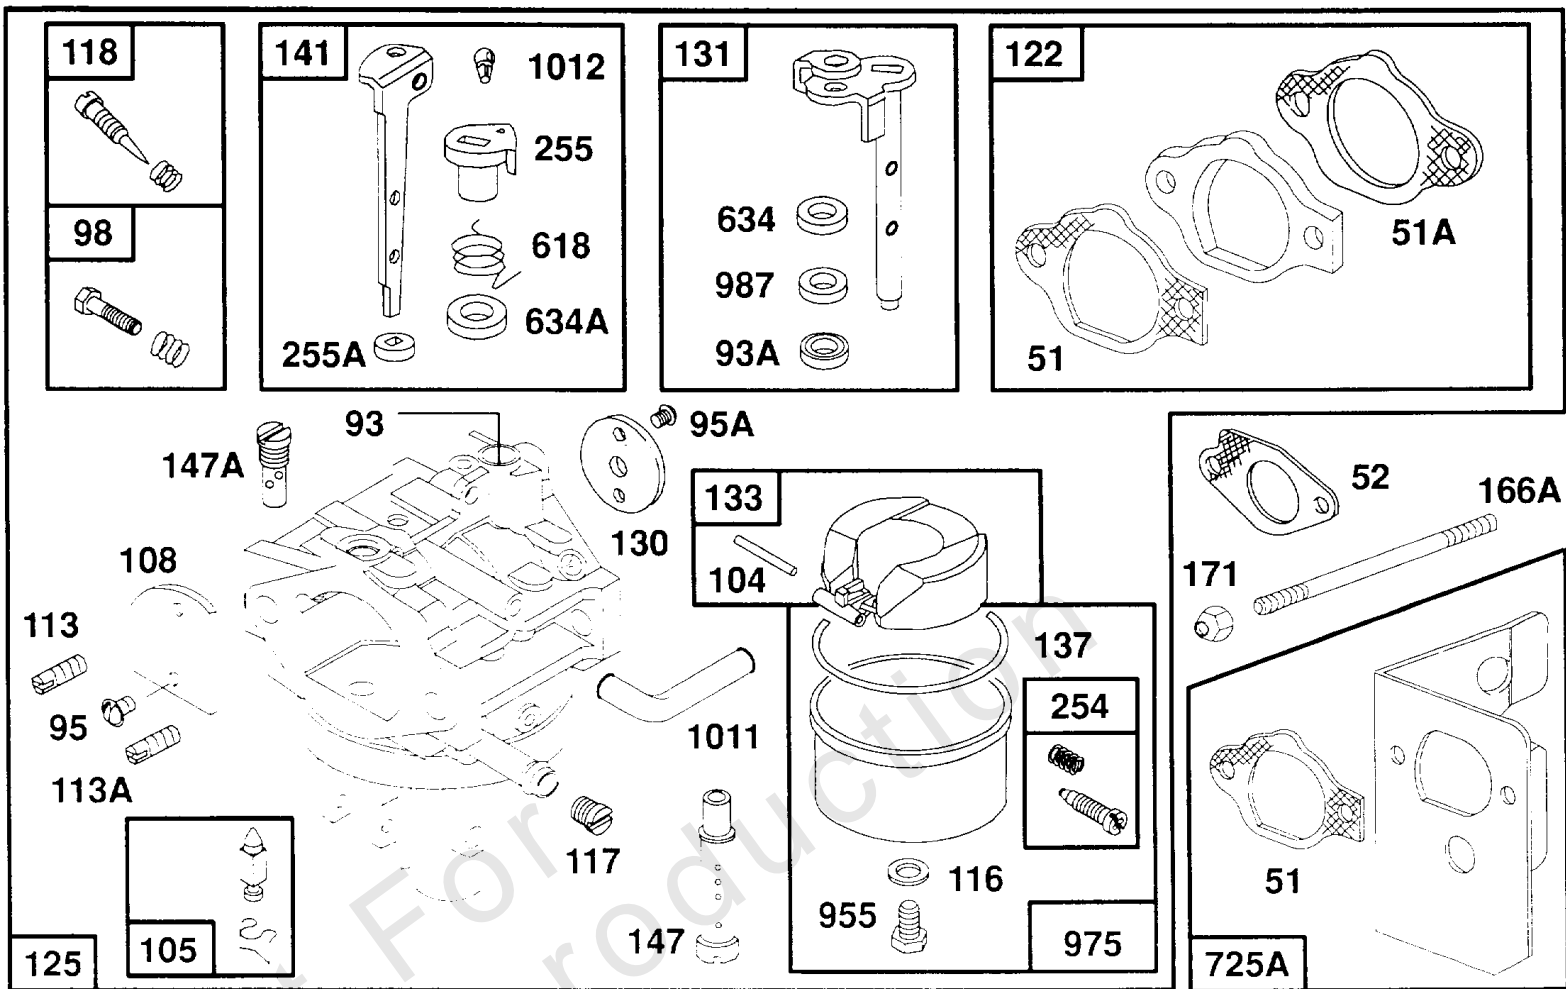

Not For
In Reproduction

Footnotes:

Included in Carburetor Kit-Part No. 492282

Alternator Chart

Mfg. No: 261777-0137-01

DC ONLY	DUAL CIRCUIT	TRI-CIRCUIT	16 AMP	9 AMP
 <p>877B</p>	 <p>877A</p>	 <p>877</p>	 <p>877</p>	 <p>877</p>
 <p>878A</p>	 <p>878</p>	 <p>814</p>	 <p>878A</p>	 <p>878A</p>
			 <p>501A</p>	 <p>501</p>

NOTE: ALL STATORS USE NO. 482 MOUNTING SCREW. 

Not For InReproduction

Alternator Chart

REF NO	PART NO	QTY	DESCRIPTION
474A	393474		ALTERNATOR -(Dual Circuit)
474B	393295		ALTERNATOR -(10, 13, or 16 Amp-Depending on Size of Flywheel Magnets) (Regulated)
474	392595		ALTERNATOR -(Tri Circuit) (9 Amp Regulated)
482	810071		SCREW -(Stator)
501A	394890		REGULATOR -(10, 13, or 16 Amp, Depending on Size of Flywheel Magnets)
501	491546		REGULATOR -(9 Amp)
814	392606		HARNESS, Alternator -(Tri Circuit)
877A	393456		WIRE/CONNECTOR, Alternator
877B	393814		WIRE/CONNECTOR, Alternator -(10 Amp Regulated)
877	393537		WIRE/CONNECTOR, Alternator -(Tri Circuit) (9 Amp)
878A	393422		WIRE ASSEMBLY -(Dc Only)
878	393362		HARNESS, Alternator -(Dual Circuit)
887	391529		ALTERNATOR -(DC Only)

Footnotes:

Included in Carburetor Kit-Part No. 492282

Carburetor Assembly

REF NO	PART NO	QTY	DESCRIPTION
255A	280910		BUSHING, Choke Shaft -(Lower) Included in Carburetor Kit-Part No. 492282
255	280916		BUSHING, Choke Shaft -(Upper) Included in Carburetor Kit-Part No. 492282
618	262563		SPRING, Choke Return
634A	-----		No Nomenclature -Included in Carburetor Kit-Part No. 492282. Included in Carburetor Gasket Set- Part No. 492281
634	-----		No Nomenclature -Included in Carburetor Kit-Part No. 492282. Included in Carburetor Gasket Set- Part No. 492281
725A	491983		SHIELD, Heat
955	94460		SCREW -(Float Bowl)
975	492272		BOWL, Float
987	492172		SEAL, Choke/Throttle Shaft -Included in Carburetor Kit-Part No. 492282. Included in Carburetor Gasket Set- Part No. 492281
1011	281001		TUBE, Vent
1012	280869		RETAINER, Link