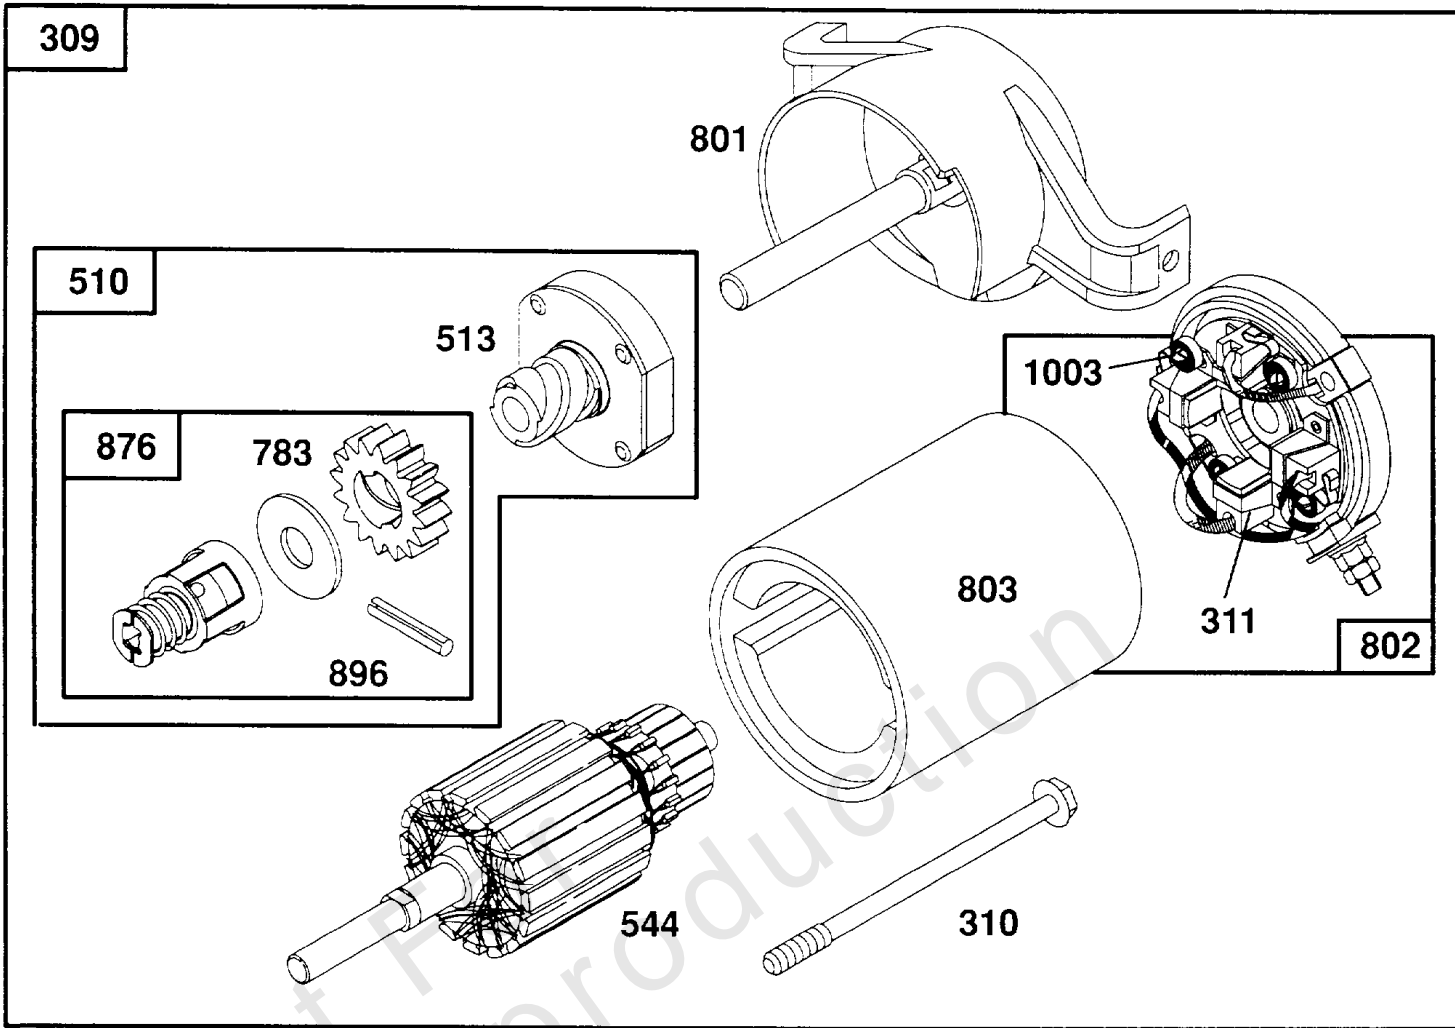

Electric Starter

REF NO	PART NO	QTY	DESCRIPTION
309	490753		MOTOR, Starter -(12V) (4 9/16)
309	495104		MOTOR, Starter -(12V) (4 3/8)
310	94004		SCREW -(4 3/8 Housing)
310	94169		SCREW -(4 1/2 Housing)
311	490311		SET, Brush -(4 9/16 Housing) Brushes Are Not Sold Separately on Motors With Housing Length 4 3/8 Long.
510	491836		DRIVE, Starter
513	398879		CLUTCH, Drive
544	492359		ARMATURE, Starter
728	810040		SCREW -(Starter)
729C	94668		CLIP, Wire
783	280875		GEAR, Pinion
801	490754		CAP, Drive
802	490310		HOUSING, Brush End -(4 1/2or 4 9/16 Housing)
802	494988		CAP, End -(4 3/8 Housing)
803	398892		HOUSING, Starter -(4 9/16 Housing)
803	494205		HOUSING, Starter -(4 3/8 or 4 9/16 Housing)
876	492360		KIT, Pinion Spring
896	94192		PIN, Drive Retainer
1003	490316		SPRING, Brush -(4 1/2 or 4 9/16 Housing)