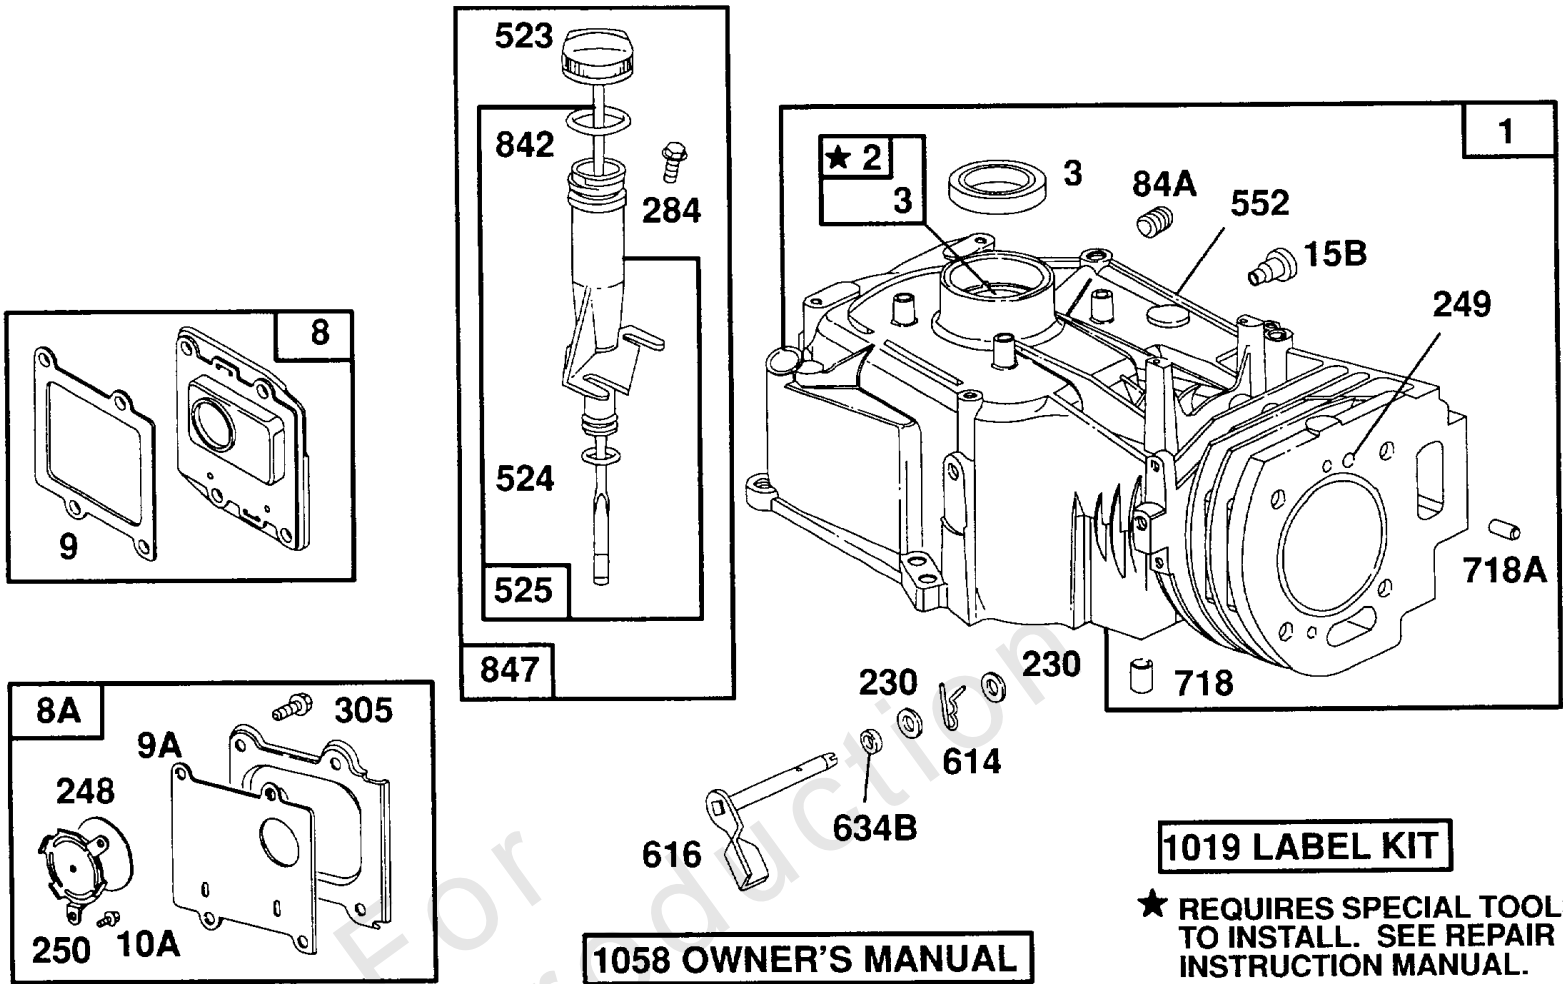

Cylinder, Oil Fill, Breathers

REF NO	PART NO	QTY	DESCRIPTION
1	492034		CYLINDER ASSEMBLY -Used Before Code Date 91120900
1	495259		CYLINDER ASSEMBLY -Used After Code Date 91120800
2	492036		KIT, Bushing/Seal
3	491019		SEAL, Oil -Included in Gasket Set-See Ref. No. 358
8A	492180		BREATHER ASSEMBLY -Used Before Code Date 91120900
8	495247		BREATHER ASSEMBLY -Used After Code Date 91120800
9A	272120		GASKET, Rocker Cover -Used Before Code Date 91120900
9	272553		GASKET, Breather -Used After Code Date 91120800
10A	810057		SCREW -(Breather Assembly) -Used Before Code Date 91120900
15B	260022		PLUG, Oil Drain
84A	94379		PLUG, Oil Drain -(1/8-27 NPTF)
230	94423		WASHER -(Governor Lever)
248	66504		DISC, Valve -Used Before Code Date 91120900
249	491388		VALVE, Pressure Relief
250	223966		RETAINER, Breather -Used Before Code Date 91120900
284	94505		SCREW
305	810037		SCREW -(Fuel Tank) (Tank)
523	491794		CAP, Oil Fill
524	280860		SEAL, Oil -Included in Gasket Set-See Ref. No. 358
525	492398		TUBE, Dipstick
552	231592		BUSHING, Governor Crank
614	94424		PIN, Cotter
616	491874		CRANK, Governor
634B	491880		SEAL, Governor Shaft -Included in Gasket Set-See Ref. No. 358
718A	230192		PIN, Locating
718	231589		PIN, Locating
842	270920		SEAL, O-Ring -(Oil Fill) Included in Gasket Set-See Ref. No. 358
847	493232		DIPSTICK/TUBE ASSEMBLY
1019	495134		KIT, Label
1058	272155		MANUAL, Operator's

Footnotes:

Included in Gasket Set-See Ref. No. 358