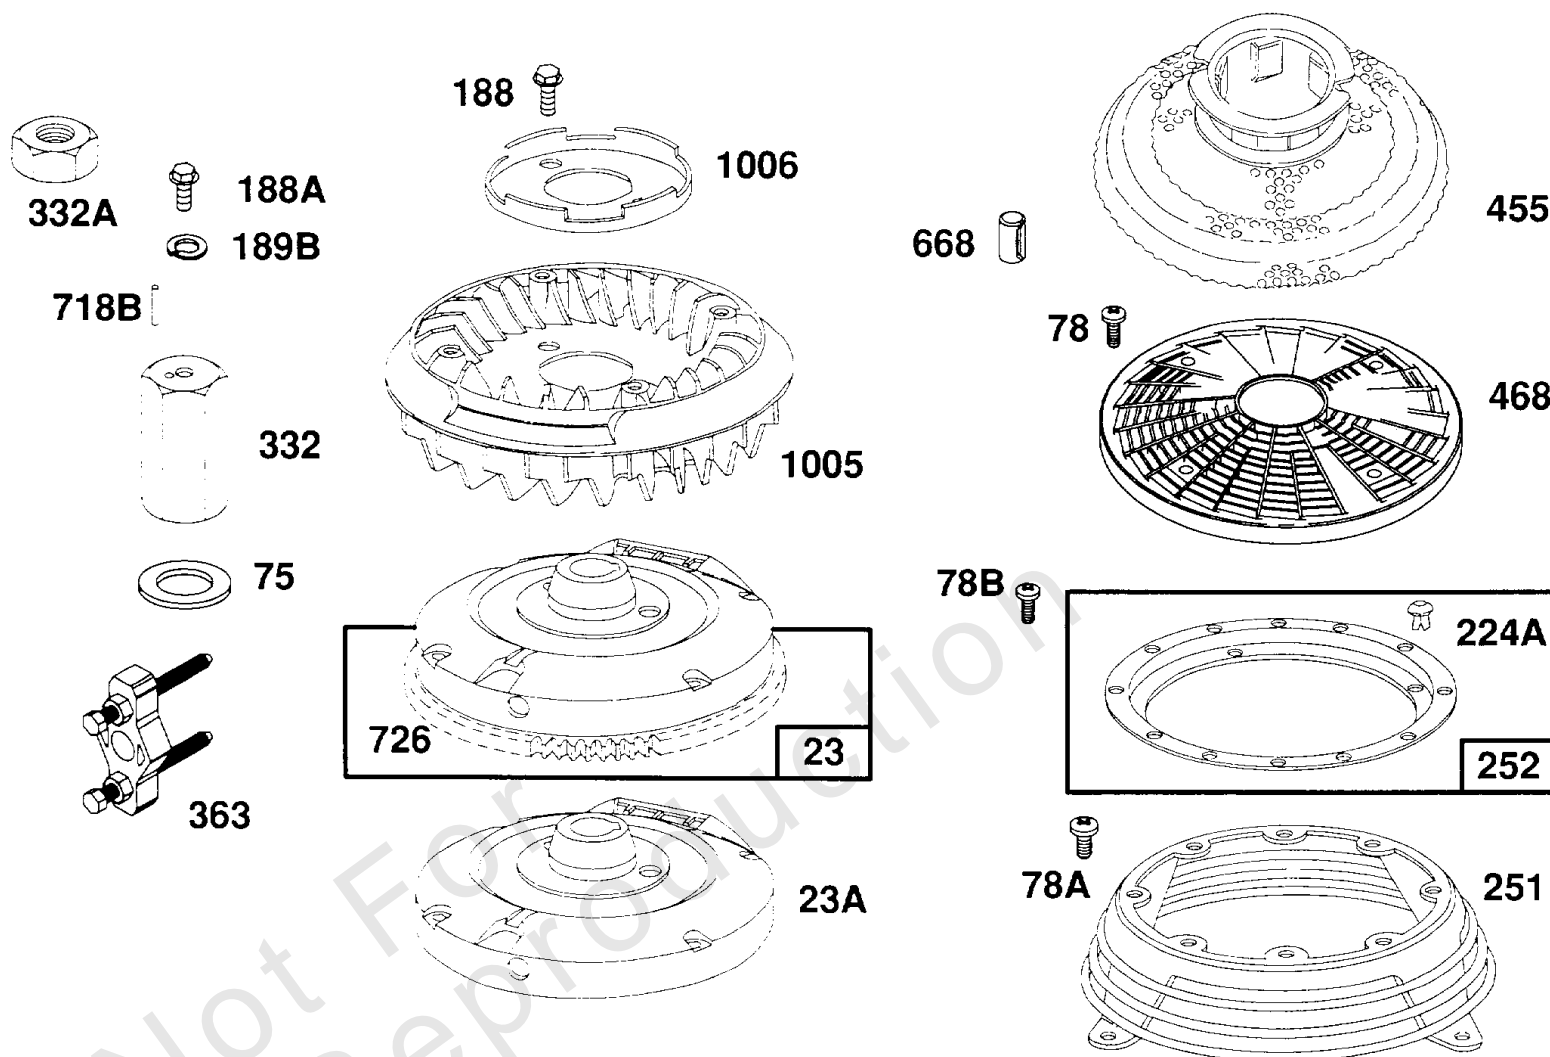

Flywheels, Guards

REF NO	PART NO	QTY	DESCRIPTION
23A	495166		FLYWHEEL
23	495165		FLYWHEEL
75	224079		WASHER -(Spring)
78A	94485		SCREW -(Rewind Adapter)
78B	94435		SCREW -(Support Ring)
78	94417		SCREW
188A	94477		SCREW
188	93659		SCREW -(Fuel Tank)
189B	810092		WASHER -(Hub)
224A	280989		RIVET -(Support Ring)
251	491938		ADAPTER, Blower Housing Ring
252	492976		ADAPTER, Blower Housing Ring
332A	810055		NUT -(Flywheel)
332	231617		NUT -(Flywheel)
363	19203		PULLER, Flywheel
455	492303		CUP, Flywheel
468	491793		SCREEN, Rotating
668	94401		SPACER -(Pulley)
718B	280934		PIN, Retainer
726	492230		GEAR, Ring -(Includes Mounting Hardware)
1005	491792		FAN, Flywheel
1006	223726		RETAINER, Fan

Footnotes:

Included in Carburetor Kit-Part No. 492282