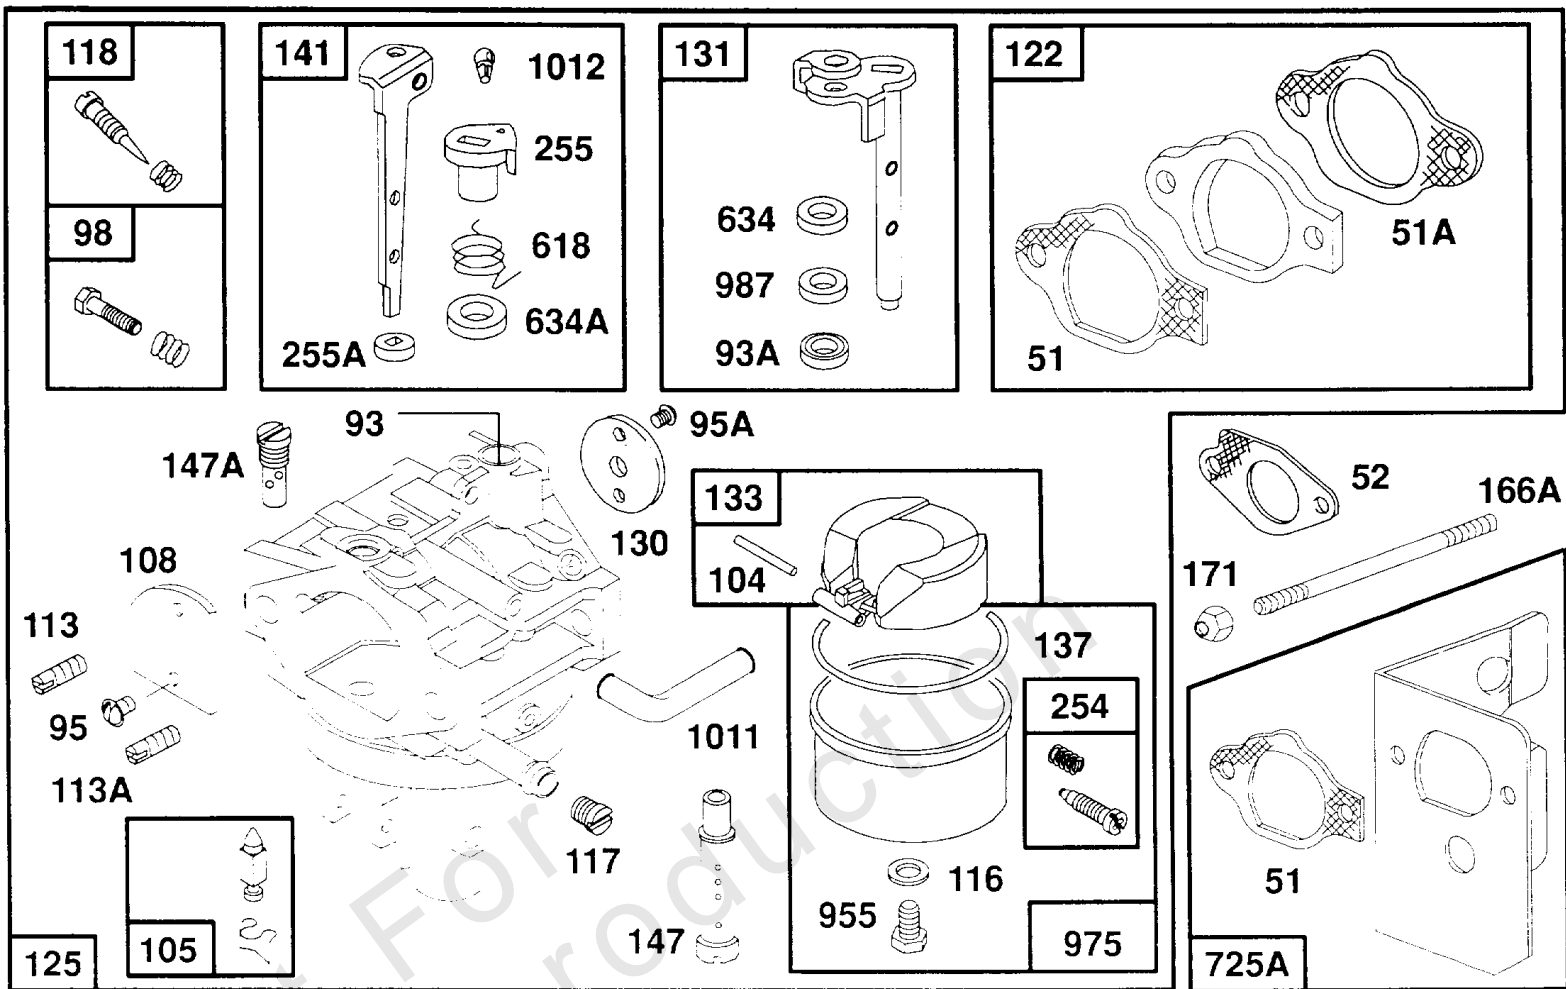

NOTE: ALL STATORS USE NO. 482 MOUNTING SCREW. 

Not For InReproduction

Alternator Chart

REF NO	PART NO	QTY	DESCRIPTION
474A	393474		ALTERNATOR -(Dual Circuit)
474B	393295		ALTERNATOR -(10, 13, or 16 Amp-Depending on Size of Flywheel Magnets) (Regulated)
474	392595		ALTERNATOR -(Tri Circuit) (9 Amp Regulated)
482	810071		SCREW -(Stator)
501A	394890		REGULATOR -(10, 13, or 16 Amp, Depending on Size of Flywheel Magnets)
501	491546		REGULATOR -(9 Amp)
814	392606		HARNESS, Alternator -(Tri Circuit)
877A	393456		WIRE/CONNECTOR, Alternator
877B	393814		WIRE/CONNECTOR, Alternator -(10 Amp Regulated)
877	393537		WIRE/CONNECTOR, Alternator -(Tri Circuit) (9 Amp)
878A	393422		WIRE ASSEMBLY -(Dc Only)
878	393362		HARNESS, Alternator -(Dual Circuit)
887	391529		ALTERNATOR -(DC Only)

Footnotes:

Included in Carburetor Kit-Part No. 492282

Carburetor Assembly

REF NO	PART NO	QTY	DESCRIPTION
255A	280910		BUSHING, Choke Shaft -(Lower) Included in Carburetor Kit-Part No. 492282
255	280916		BUSHING, Choke Shaft -(Upper) Included in Carburetor Kit-Part No. 492282
618	262563		SPRING, Choke Return
634A	-----		No Nomenclature -Included in Carburetor Kit-Part No. 492282. Included in Carburetor Gasket Set- Part No. 492281
634	-----		No Nomenclature -Included in Carburetor Kit-Part No. 492282. Included in Carburetor Gasket Set- Part No. 492281
725A	491983		SHIELD, Heat
955	94460		SCREW -(Float Bowl)
975	492272		BOWL, Float
987	492172		SEAL, Choke/Throttle Shaft -Included in Carburetor Kit-Part No. 492282. Included in Carburetor Gasket Set- Part No. 492281
1011	281001		TUBE, Vent
1012	280869		RETAINER, Link