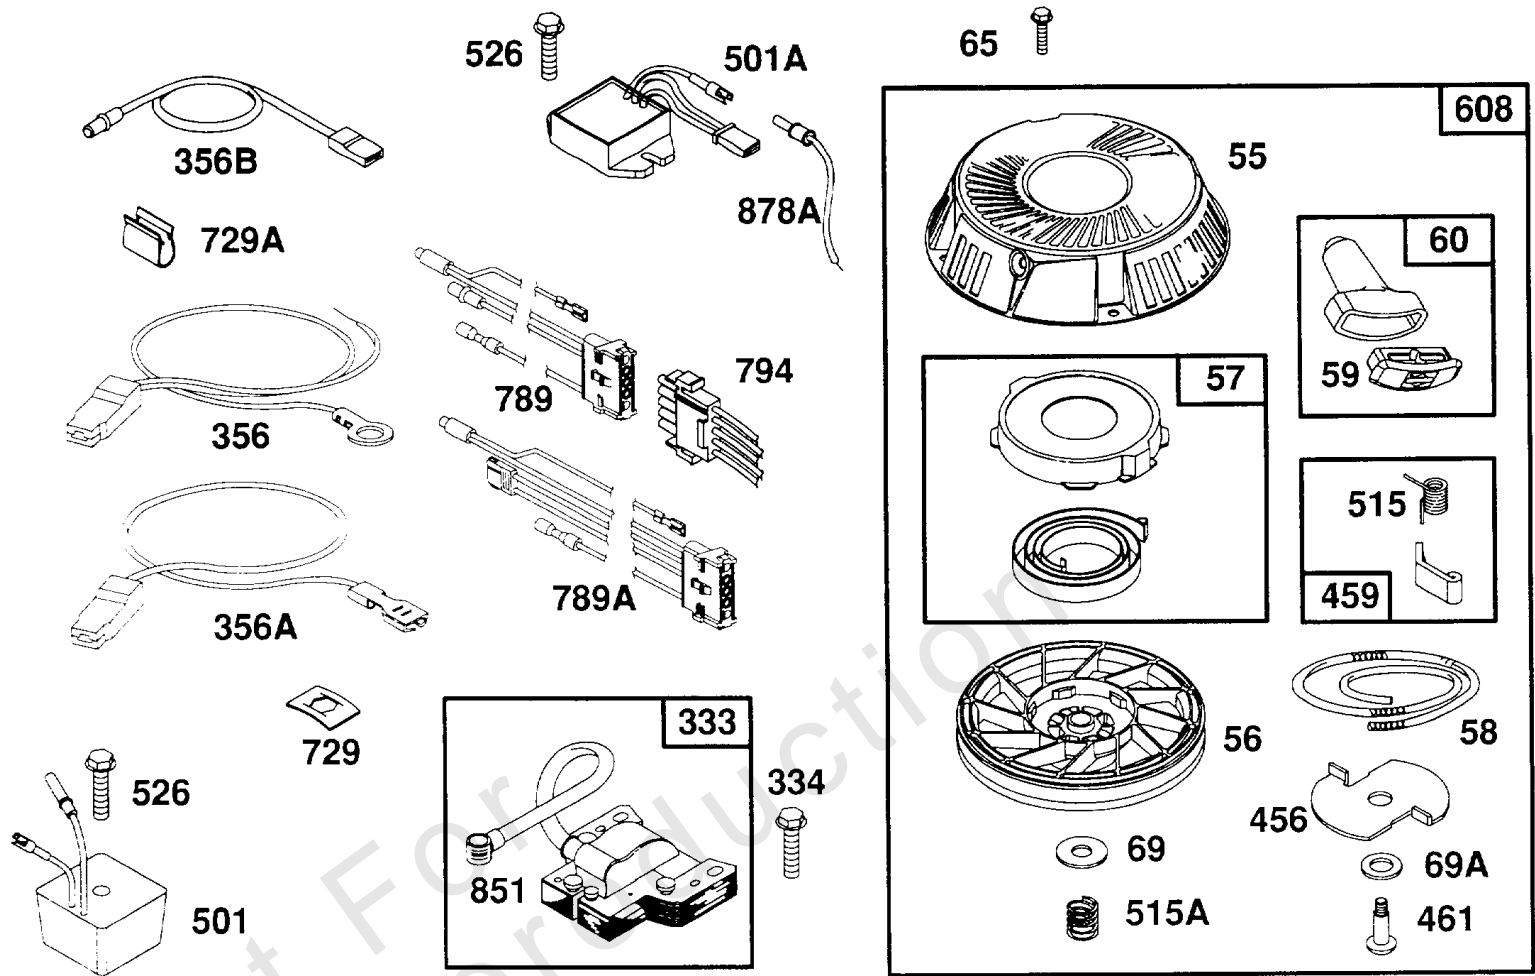

Not For
In Reproduction

Rewind, Wires, Electrical

REF NO	PART NO	QTY	DESCRIPTION
55	492193		HOUSING, Rewind Starter
56	281235		PULLEY, Rope Starter -Used After Code Date 91120800
56	494956		PULLEY, Rope Starter -Used Before Code Date 91120900
57	492194		SPRING, Rewind Starter
58	66894		ROPE, Starter -(Cut To Required Length)
59	490653		INSERT, Grip
60	490652		HANDLE, Starter Rope
65	810074		SCREW
69A	94462		WASHER
69	94464		WASHER -(Pulley)
333	492341		ARMATURE, Magneto
334	810035		SCREW
356B	494705		WIRE, Stop
356A	491927		WIRE, Stop
356	398808		WIRE, Stop -(Cut To Required Length)
456	224228		PLATE, Pawl Friction
459	492431		PAWL, Ratchet
461	94463		SCREW
501A	394890		REGULATOR -(10, 13, or 16 Amp, Depending on Size of Flywheel Magnets)
501	491546		REGULATOR -(9 Amp)
515A	262564		SPRING, Friction
515	262565		SPRING, Ratchet
526	810084		SCREW -(Regulator)
608	494573		STARTER, Rewind -Used Before Code Date 91120900
608	494926		STARTER, Rewind -(Eaton) -Used After Code Date 91120800
729A	262616		CLIP, Wire
729	262617		CLIP, Wire
789A	492049		HARNESS, Wiring
789	491780		HARNESS, Wiring
794	491884		HARNESS, Wiring
851	221798		TERMINAL, Spark Plug
878A	393422		WIRE ASSEMBLY -(Dc Only)