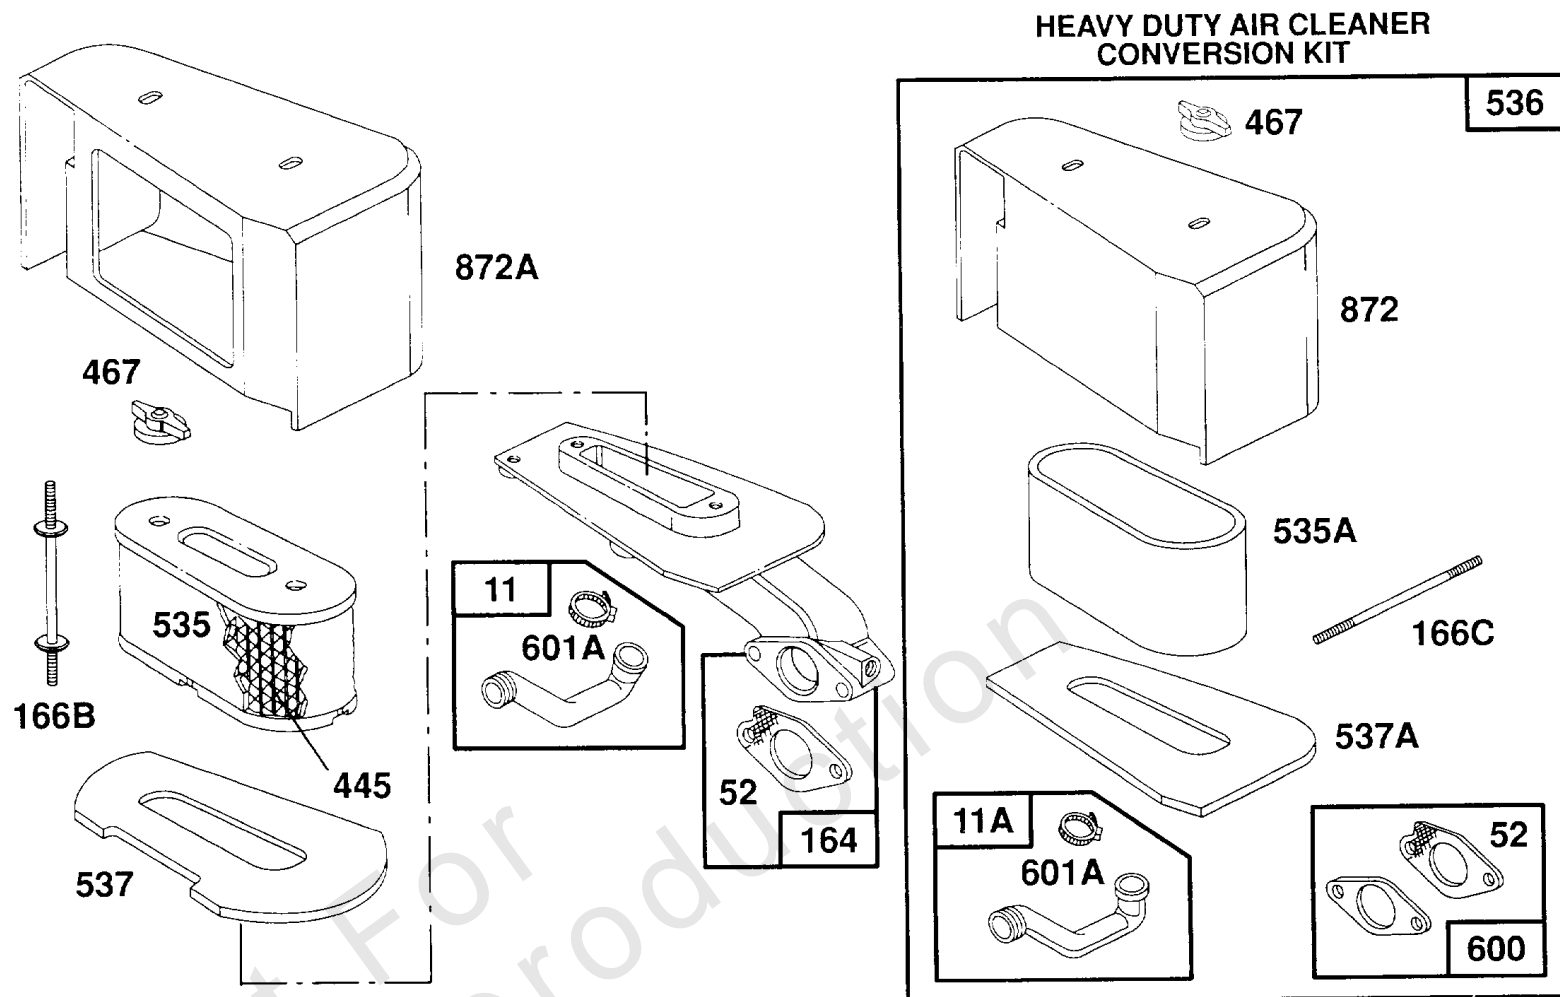

Parts Manual

Mfg. No: 261777-0137-01

Model Components	Page
Air Cleaner Groups.....	4
Alternator Chart.....	6
Carburetor Assembly.....	8
Control Bracket Assembly.....	12
Cylinder Head Assembly.....	14
Cylinder,Oil Fill,Breathers.....	16
Electric Starter.....	18
Flywheels, Guards.....	20
Fuel Tank,Blower Hsg,Guards.....	22
Gasket Sets.....	24
Mufflers, Deflectors.....	28
Piston Group.....	30
Replacement Engine.....	32
Rewind, Wires, Electrical.....	33
Sump Base Assembly,Oil Pump.....	35

Not For
In Reproduction

Air Cleaner Groups

REF NO	PART NO	QTY	DESCRIPTION
11	492422		TUBE, Breather
52	272029		GASKET, Intake -Included in Gasket Set-See Ref. No. 358
164	491876		MANIFOLD, Intake
166B	262471		STUD -(Air Cleaner)
445	491021		FILTER, A/C Cartridge
467	491875		NUT -(Air Cleaner)
535	492947		FILTER, A/C Cartridge
536	494555		CLEANER, Air
537	272031		GASKET, Air Cleaner -(Air Cleaner)
601A	94487		CLAMP, Tube -(Breather)
872	280975		COVER, Air Cleaner