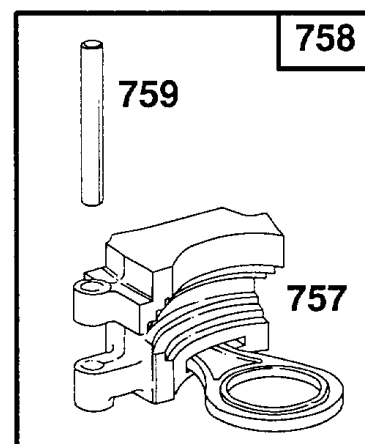

Piston Group

REF NO	PART NO	QTY	DESCRIPTION
16	493921		CRANKSHAFT -For Timing Gear Key-Order Part No. 94196
24	222698		KEY, Flywheel
25	492110		PISTON ASSEMBLY -(Standard)
25	492933		PISTON ASSEMBLY -(.010 Oversize)
25	492934		PISTON ASSEMBLY -(.020 Oversize)
25	492935		PISTON ASSEMBLY -(.030 Oversize)
26	492111		SET, Ring -(Standard)
26	492936		SET, Ring -(.010 Oversize)
26	492937		SET, Ring -(.020 Oversize)
26	492938		SET, Ring -(.030 Oversize)
27	262457		LOCK, Piston Pin
28	492112		PIN, Piston
29	492113		ROD, Connecting
29	493048		ROD, Connecting -(.020 Undersize)
31	94465		WASHER -(Connecting Rod)
32	94327		SCREW -(Connecting Rod)
46	494925		CAMSHAFT -Used After Code Date 91120800
46	495257		CAMSHAFT -Used Before Code Date 91120900
215	262506		SPRING, Cam Release -Used Before Code Date 91120900
215	262848		SPRING, Cam Release -Used After Code Date 91120800
219	492195		GEAR, Governor
615B	94697		RING, Retaining -(Compression Release) -Used After Code Date 91120800
615B	94399		RING, Retaining -Used Before Code Date 91031800
615B	94653		RETAINER, Camshaft -Used After Code Date 91031700 and Before Code Date 91120900
615	94400		RING, Retaining
741	262370		GEAR, Timing
757	493912		LINK, Counterweight -Includes Link Pin & Retaining Ring.
758	492187		COUNTERWEIGHT
759	231608		PIN, Counterweight