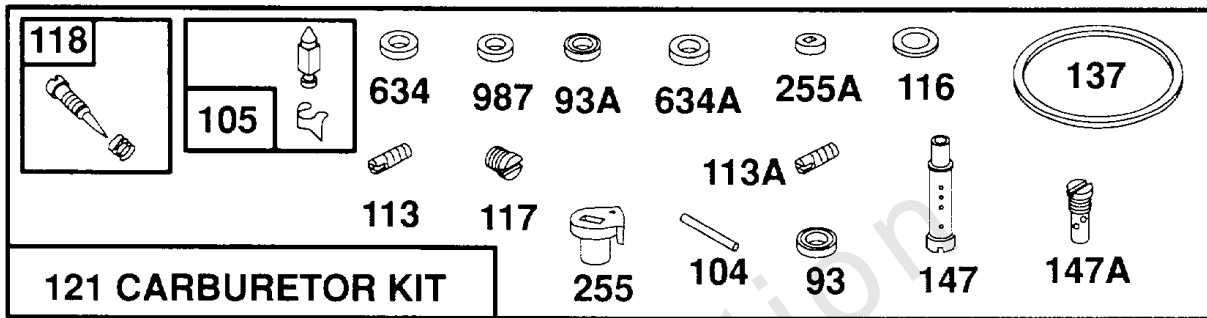

Footnotes:

Included in Carburetor Kit-Part No. 492282

Gasket Sets

REF NO	PART NO	QTY	DESCRIPTION
3	491019		SEAL, Oil -Included in Gasket Set-See Ref. No. 358
6A	492063		WASHER -(Cylinder Head) Included in Gasket Set-See Ref. No. 358
7	272126		GASKET, Cylinder Head -Included in Valve Overhaul Kit-Part No. 495769. Included in Gasket Set-See Ref. No. 358
9A	272120		GASKET, Rocker Cover -Used Before Code Date 91120900
9	272553		GASKET, Breather -Used After Code Date 91120800
12	272124		GASKET, Crankcase -(.015) Included in Gasket Set-See Ref. No. 358
51A	272028		GASKET, Intake -Included in Valve Overhaul Kit-Part No. 495769. Included in Gasket Set-See Ref. No. 358
51	272121		GASKET, Intake -Included in Valve Overhaul Kit-Part No. 495769. Included in Gasket Set-See Ref. No. 358
52	272029		GASKET, Intake -Included in Gasket Set-See Ref. No. 358
93A	280931		BUSHING, Throttle Shaft -(Lower) Included in Carburetor Kit-Part No. 492282
93	280926		BUSHING, Throttle Shaft -(Upper) Included in Carburetor Kit-Part No. 492282
104	231652		PIN, Float Hinge -Included in Carburetor Kit-Part No. 492282
105	492188		VALVE, Float Needle -Included in Carburetor Kit-Part No. 492282
113A	231696		NOZZLE, Carburetor -Included in Carburetor Kit-Part No. 492282
113	231697		NOZZLE, Carburetor -Included in Carburetor Kit-Part No. 492282
116A	280801		SEAL, O-Ring -(Oil Pump Cover) Included in Gasket Set-See Ref. No. 358
116	-----		No Nomenclature -Included in Carburetor Kit-Part No. 492282. Included in Carburetor Gasket Set-Part No. 492281
117	-----		No Nomenclature -Included in Carburetor Kit-Part No. 492282
117	231669		JET, Main -(High Altitude)
118	492277		VALVE, Idle Mixture -Included in Carburetor Kit-Part No. 492282
121	492282		CARBURETOR
137	-----		No Nomenclature -Included in Carburetor Kit-Part No. 492282. Included in Carburetor Gasket Set-Part No. 492281
147A	231659		NOZZLE, Carburetor -Included in Carburetor Kit-Part No. 492282
147	231657		NOZZLE, Carburetor -Used Before Code Date 89051800
147	231719		NOZZLE, Carburetor -Used After Code Date 89051700
255A	280910		BUSHING, Choke Shaft -(Lower) Included in Carburetor Kit-Part No. 492282