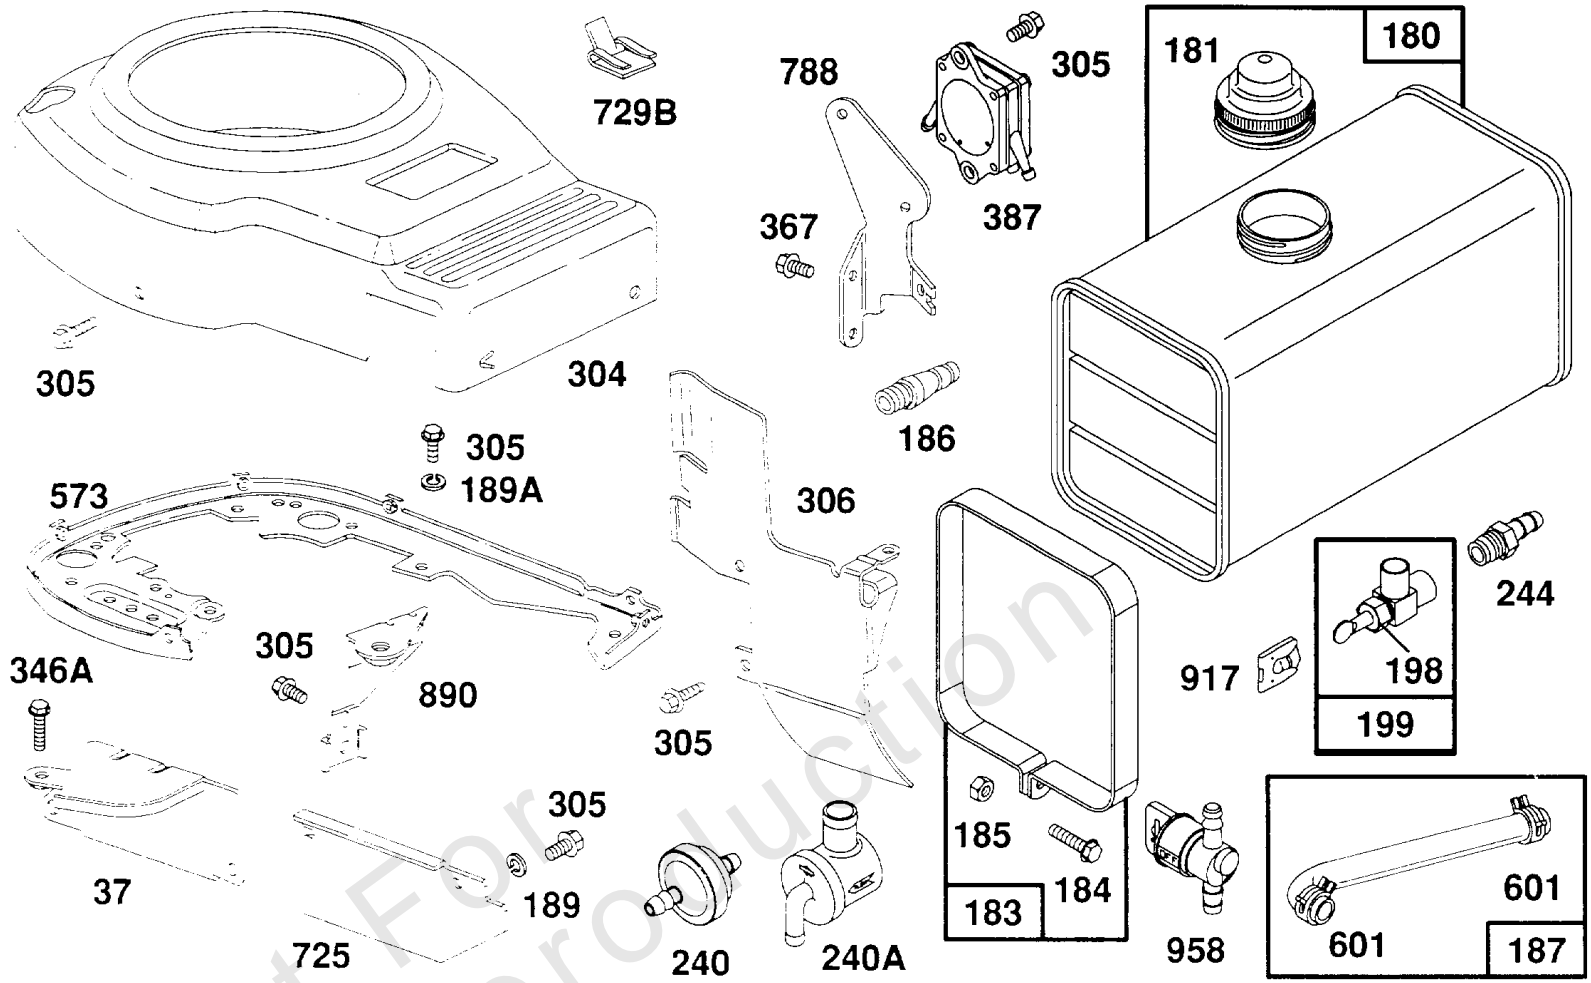

Not For
In Reproduction

Fuel Tank, Blower Hsg, Guards

REF NO	PART NO	QTY	DESCRIPTION
37	492000		GUARD, Flywheel
180	292415		TANK, Fuel -(8 Quart)
181	392305		CAP, Fuel Tank -(Metal)
183	291490		STRAP, Fuel Tank -(6 Quart)
184	91257		SCREW -(1/4-20 X 1-1/2)
185	90970		NUT -(1/4-20)
186	230318		CONNECTOR, Hose
187	296004		LINE, Fuel -(Cut To Required Length)
187	393815		HOSE, Vacuum -(Cylinder To Impulse Pump)(Cut To Required Length)
189A	810091		WASHER -(Back Plate)
189	810093		WASHER
198	293934		VALVE, Fuel Shut Off
199	297563		OUTLET, Tank
240A	494581		FILTER, Fuel
240	394358		FILTER, Fuel -(Fuel Pump)
244	230318		CONNECTOR, Hose
304	224238		HOUSING, Blower -(Red) (Electric Starter)
304	224239		HOUSING, Blower -(Black) (Electric Starter)
304	491924		HOUSING, Blower -(Red) (Rewind Starter)
304	492244		HOUSING, Blower -(Black) (Rewind Starter)
305	810037		SCREW -(Fuel Tank) (Tank)
306	223944		SHIELD, Cylinder
346A	810039		SCREW -(Muffler Bracket) (Muffler)
367	810036		SCREW
387	491922		PUMP, Fuel
573	491926		PLATE, Back
601	93053		CLAMP, Hose -(Green)
601	93807		CLAMP, Hose -(Black)
725	223943		SHIELD, Heat
729B	224356		CLIP -(Debris)
788	224148		BRACKET, Fuel Pump
890	492017		BRACKET, Support
917	223271		VALVE, Handle Shutoff
958	494768		VALVE, Fuel Shut Off -(Upper)

Footnotes:

Included in Carburetor Kit-Part No. 492282