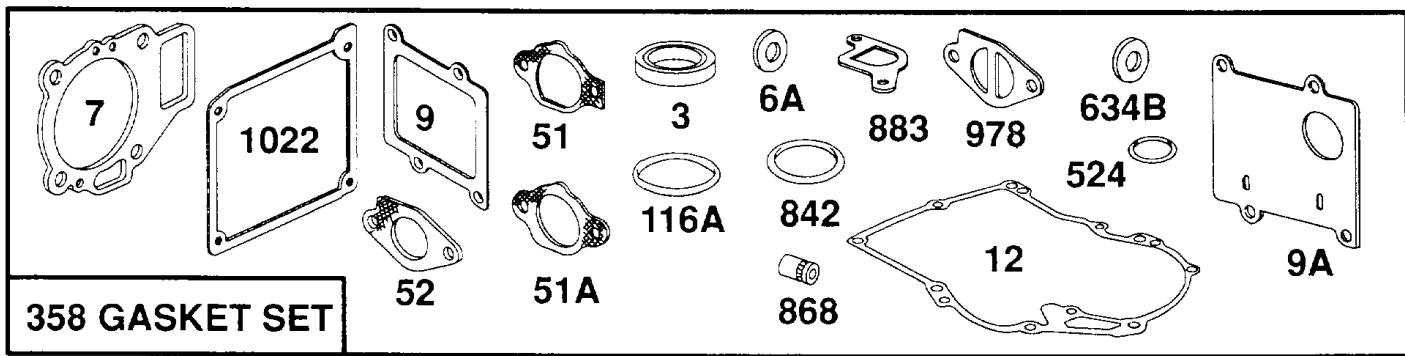

Footnotes:

Included in Carburetor Kit-Part No. 492282

Gasket Sets

REF NO	PART NO	QTY	DESCRIPTION
3	491019		SEAL, Oil -Included in Gasket Set-See Ref. No. 358
6A	492063		WASHER -(Cylinder Head) Included in Gasket Set-See Ref. No. 358
7	272126		GASKET, Cylinder Head -Included in Valve Overhaul Kit-Part No. 495769. Included in Gasket Set-See Ref. No. 358
9A	272120		GASKET, Rocker Cover -Used Before Code Date 91120900
9	272553		GASKET, Breather -Used After Code Date 91120800
12	272124		GASKET, Crankcase -(.015) Included in Gasket Set-See Ref. No. 358
51A	272028		GASKET, Intake -Included in Valve Overhaul Kit-Part No. 495769. Included in Gasket Set-See Ref. No. 358
51	272121		GASKET, Intake -Included in Valve Overhaul Kit-Part No. 495769. Included in Gasket Set-See Ref. No. 358
52	272029		GASKET, Intake -Included in Gasket Set-See Ref. No. 358
93A	280931		BUSHING, Throttle Shaft -(Lower) Included in Carburetor Kit-Part No. 492282
93	280926		BUSHING, Throttle Shaft -(Upper) Included in Carburetor Kit-Part No. 492282
104	231652		PIN, Float Hinge -Included in Carburetor Kit-Part No. 492282
105	492188		VALVE, Float Needle -Included in Carburetor Kit-Part No. 492282
113A	231696		NOZZLE, Carburetor -Included in Carburetor Kit-Part No. 492282
113	231697		NOZZLE, Carburetor -Included in Carburetor Kit-Part No. 492282
116A	280801		SEAL, O-Ring -(Oil Pump Cover) Included in Gasket Set-See Ref. No. 358
116	-----		No Nomenclature -Included in Carburetor Kit-Part No. 492282. Included in Carburetor Gasket Set-Part No. 492281
117	-----		No Nomenclature -Included in Carburetor Kit-Part No. 492282
117	231669		JET, Main -(High Altitude)
118	492277		VALVE, Idle Mixture -Included in Carburetor Kit-Part No. 492282
121	492282		CARBURETOR
137	-----		No Nomenclature -Included in Carburetor Kit-Part No. 492282. Included in Carburetor Gasket Set-Part No. 492281
147A	231659		NOZZLE, Carburetor -Included in Carburetor Kit-Part No. 492282
147	231657		NOZZLE, Carburetor -Used Before Code Date 89051800
147	231719		NOZZLE, Carburetor -Used After Code Date 89051700
255A	280910		BUSHING, Choke Shaft -(Lower) Included in Carburetor Kit-Part No. 492282