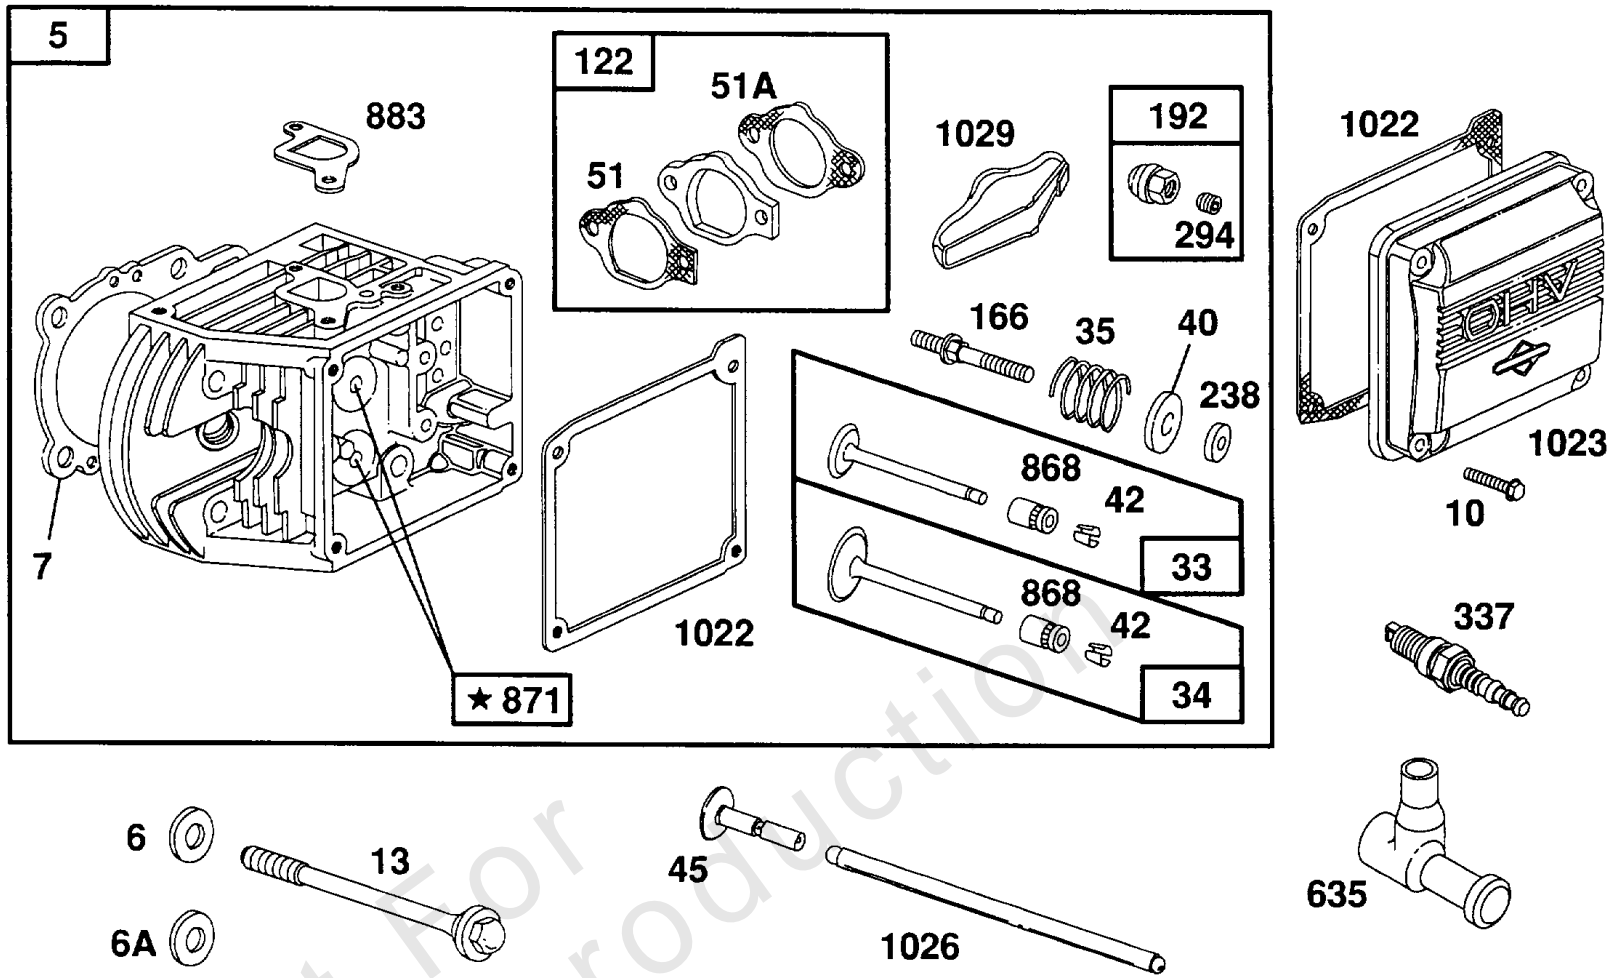

Not For
In Reproduction

Cylinder Head Assembly

REF NO	PART NO	QTY	DESCRIPTION
5	492154		HEAD, Cylinder
6A	492063		WASHER -(Cylinder Head) Included in Gasket Set-See Ref. No. 358
6	94340		WASHER -(Cylinder Head)
7	272126		GASKET, Cylinder Head -Included in Valve Overhaul Kit-Part No. 495769. Included in Gasket Set-See Ref. No. 358
10	810050		SCREW -(Valve Cover)
13	94335		SCREW
33	492117		VALVE, Exhaust
34	492116		VALVE, Intake
35	262501		SPRING, Valve
40	262381		RETAINER, Valve
42	492231		KEEPER, Valve
45	262875		TAPPET, Valve
51A	272028		GASKET, Intake -Included in Valve Overhaul Kit-Part No. 495769. Included in Gasket Set-See Ref. No. 358
51	272121		GASKET, Intake -Included in Valve Overhaul Kit-Part No. 495769. Included in Gasket Set-See Ref. No. 358
122	491784		SPACER, Carburetor -Included in Valve Overhaul Kit-Part No. 495769
166	94342		STUD -(Rocker Arm)
192	491511		NUT -(Rocker Arm)
238	262499		CAP, Valve
294	810045		SCREW
337	491055		PLUG, Spark -(Resistor)
635	280897		BOOT, Spark Plug
868	491020		SEAL, Valve -Included in Valve Overhaul Kit-Part No. 495769. Included in Gasket Set-See Ref. No. 358
871	262378		BUSHING, Valve Guide
883	272123		GASKET, Exhaust -Included in Valve Overhaul Kit-Part No. 495769. Included in Gasket Set-See Ref. No. 358
1022	272010		GASKET, Rocker Cover -Included in Valve Overhaul Kit-Part No. 495769. Included in Gasket Set-See Ref. No. 358
1023	213303		COVER, Rocker
1026	491695		ROD, Push -(Exhaust)
1026	492229		ROD, Push -(Intake)
1029	223928		ARM, Rocker

Footnotes:

Included in Carburetor Kit-Part No. 492282
Included in Gasket Set-See Ref. No. 358