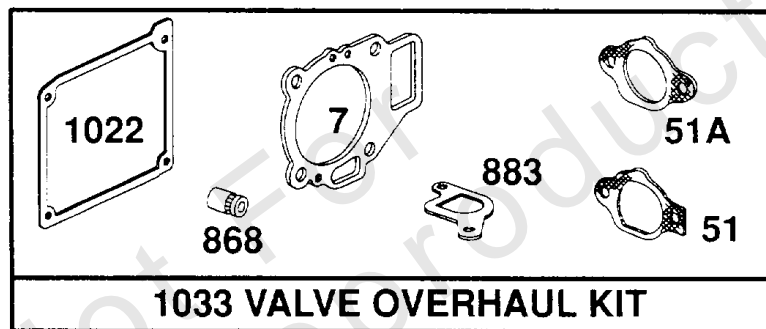

Gasket Sets

REF NO	PART NO	QTY	DESCRIPTION
255	280916		BUSHING, Choke Shaft -(Upper) Included in Carburetor Kit-Part No. 492282
358	492271		GASKET SET, Engine -Used Before Code Date 91120900
358	495260		GASKET SET, Engine -Used After Code Date 91120800
524	280860		SEAL, Oil -Included in Gasket Set-See Ref. No. 358
634A	-----		No Nomenclature -Included in Carburetor Kit-Part No. 492282. Included in Carburetor Gasket Set-Part No. 492281
634	-----		No Nomenclature -Included in Carburetor Kit-Part No. 492282. Included in Carburetor Gasket Set-Part No. 492281
634B	491880		SEAL, Governor Shaft -Included in Gasket Set-See Ref. No. 358
842	270920		SEAL, O-Ring -(Oil Fill) Included in Gasket Set-See Ref. No. 358
868	491020		SEAL, Valve -Included in Valve Overhaul Kit-Part No. 495769. Included in Gasket Set-See Ref. No. 358
883	272123		GASKET, Exhaust -Included in Valve Overhaul Kit-Part No. 495769. Included in Gasket Set-See Ref. No. 358
977	492281		SET, Carburetor Gasket
978	272122		GASKET, Oil Adapter -Included in Gasket Set-See Ref. No. 358
987	492172		SEAL, Choke/Throttle Shaft -Included in Carburetor Kit-Part No. 492282. Included in Carburetor Gasket Set-Part No. 492281
1022	272010		GASKET, Rocker Cover -Included in Valve Overhaul Kit-Part No. 495769. Included in Gasket Set-See Ref. No. 358
1033	495769		GASKET SET, Valve

Footnotes:

Included in Carburetor Kit-Part No. 492282
Included in Gasket Set-See Ref. No. 358