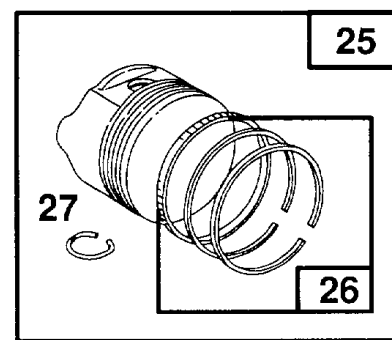

Piston Group

REF NO	PART NO	QTY	DESCRIPTION
16	493921		CRANKSHAFT -For Timing Gear Key-Order Part No. 94196
24	222698		KEY, Flywheel
25	492110		PISTON ASSEMBLY -(Standard)
25	492933		PISTON ASSEMBLY -(.010 Oversize)
25	492934		PISTON ASSEMBLY -(.020 Oversize)
25	492935		PISTON ASSEMBLY -(.030 Oversize)
26	492111		SET, Ring -(Standard)
26	492936		SET, Ring -(.010 Oversize)
26	492937		SET, Ring -(.020 Oversize)
26	492938		SET, Ring -(.030 Oversize)
27	262457		LOCK, Piston Pin
28	492112		PIN, Piston
29	492113		ROD, Connecting
29	493048		ROD, Connecting -(.020 Undersize)
31	94465		WASHER -(Connecting Rod)
32	94327		SCREW -(Connecting Rod)
46	494925		CAMSHAFT -Used After Code Date 91120800
46	495257		CAMSHAFT -Used Before Code Date 91120900
215	262506		SPRING, Cam Release -Used Before Code Date 91120900
215	262848		SPRING, Cam Release -Used After Code Date 91120800
219	492195		GEAR, Governor
615B	94697		RING, Retaining -(Compression Release) -Used After Code Date 91120800
615B	94399		RING, Retaining -Used Before Code Date 91031800
615B	94653		RETAINER, Camshaft -Used After Code Date 91031700 and Before Code Date 91120900
615	94400		RING, Retaining
741	262370		GEAR, Timing
757	493912		LINK, Counterweight -Includes Link Pin & Retaining Ring.
758	492187		COUNTERWEIGHT
759	231608		PIN, Counterweight