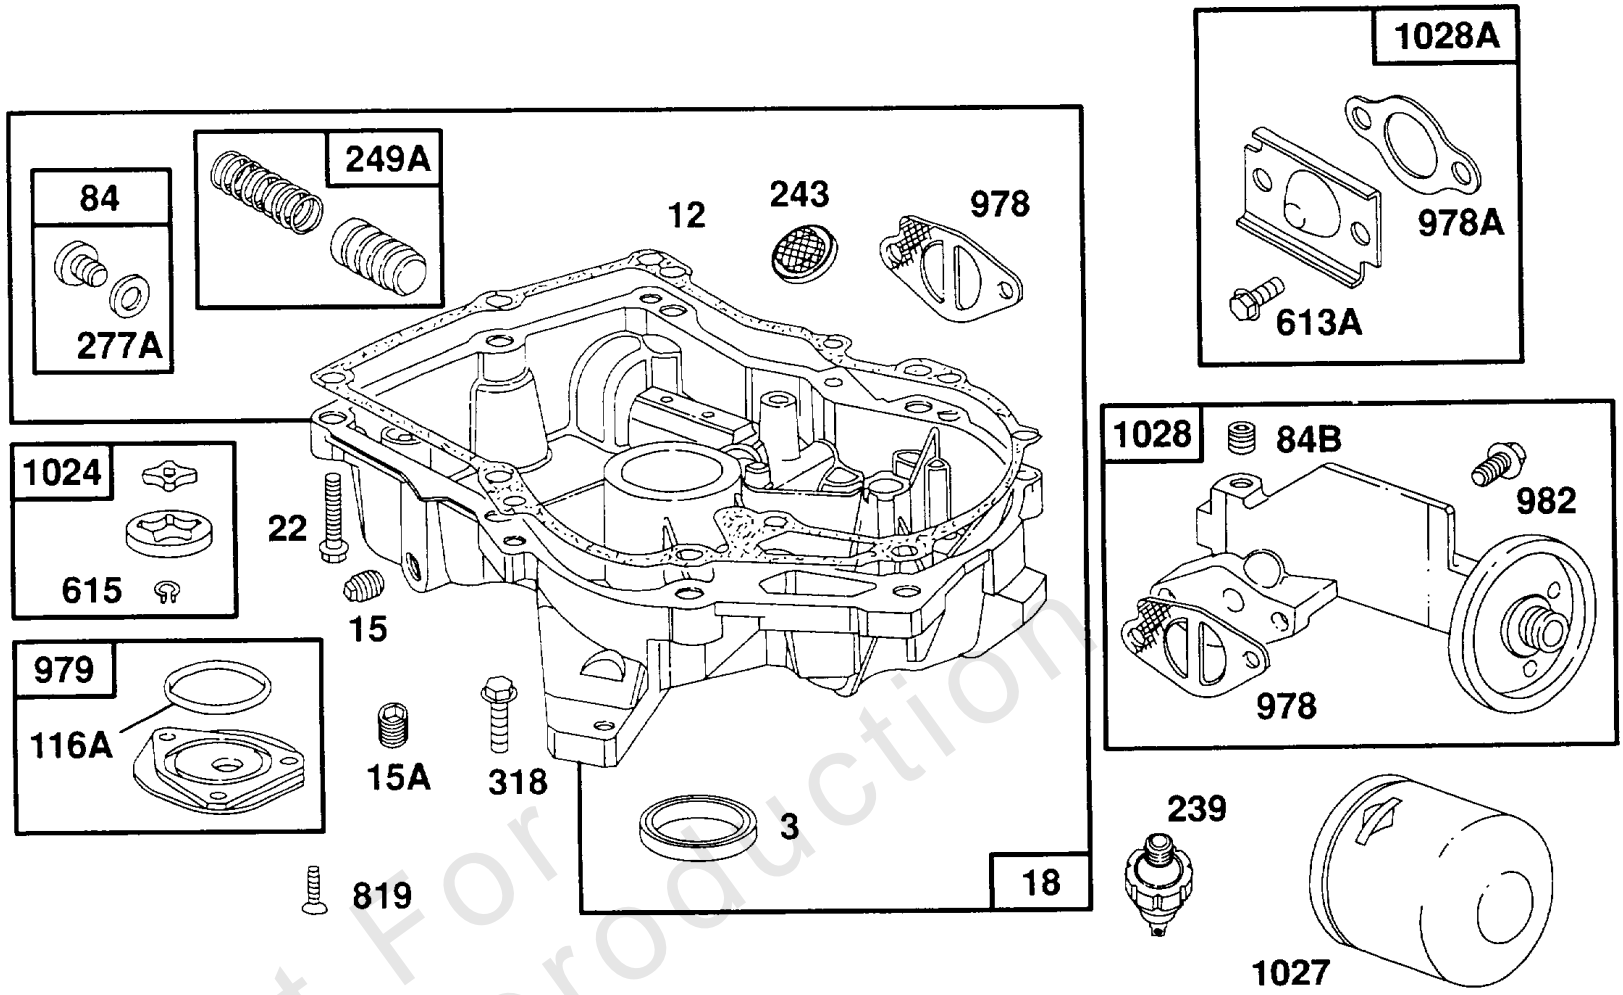

Not For
In Reproduction

Sump Base Assembly, Oil Pump

REF NO	PART NO	QTY	DESCRIPTION
3	491019		SEAL, Oil -Included in Gasket Set-See Ref. No. 358
12	272124		GASKET, Crankcase -(.015) Included in Gasket Set-See Ref. No. 358
15A	93418		PLUG, Oil Drain -(Flush)
15	94239		PLUG, Oil Drain -(Square Head)
18	492203		SUMP, Engine
22	810081		SCREW
84B	94497		PLUG, Oil Drain -(1/8-27 NPTF Hex. Socket) (Impulse Pump Hole)
84	492199		PLUG, Oil Drain
116A	280801		SEAL, O-Ring -(Oil Pump Cover) Included in Gasket Set-See Ref. No. 358
239	493989		SWITCH, Oil Pressure
243	491722		SCREEN, Oil Pump
249A	492198		VALVE, Pressure Relief
277A	94398		WASHER -(Relief Plug)
318	94563		SCREW
613A	810099		SCREW
615	94400		RING, Retaining
819	94337		SCREW -(Pump Cover)
978A	272025		GASKET, Oil Adapter
978	272122		GASKET, Oil Adapter -Included in Gasket Set-See Ref. No. 358
979	492197		COVER, Oil Pump
982	810100		SCREW -(Oil Filter Adapter)
1024	492196		PUMP, Oil
1027	491056		FILTER, Oil -(3-1/4)
1028A	493621		COVER, Oil Filter
1028	492251		ADAPTER, Oil Filter