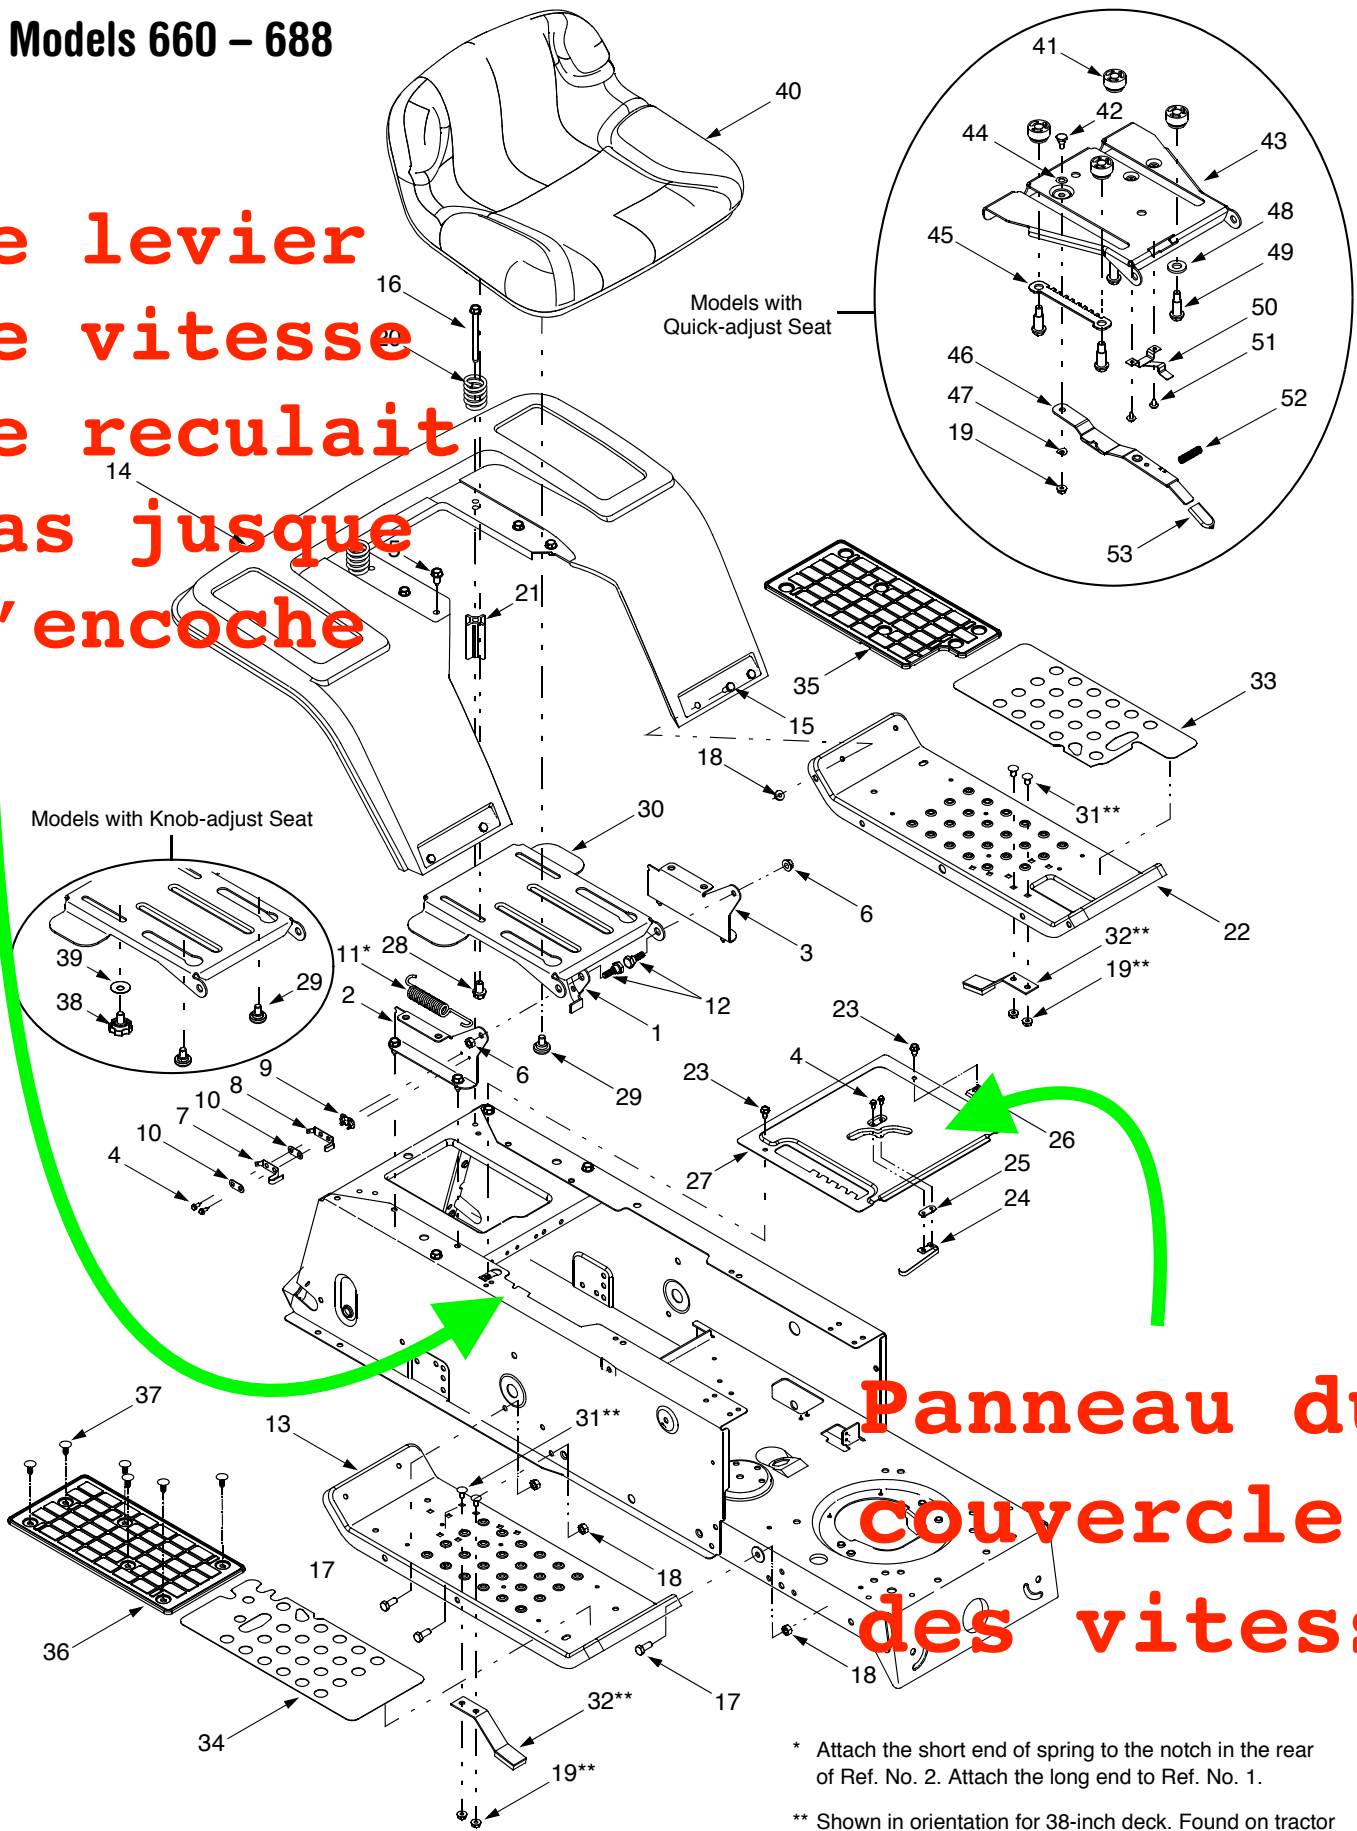

ÉCLATÉ 5

Models 660 – 688

Le levier de vitesse ne reculait pas jusque l'encoche

Panneau du couvercle des vitesses

* Attach the short end of spring to the notch in the rear of Ref. No. 2. Attach the long end to Ref. No. 1.
** Shown in orientation for 38-inch deck. Found on tractor models with 38- or 42-inch deck only.