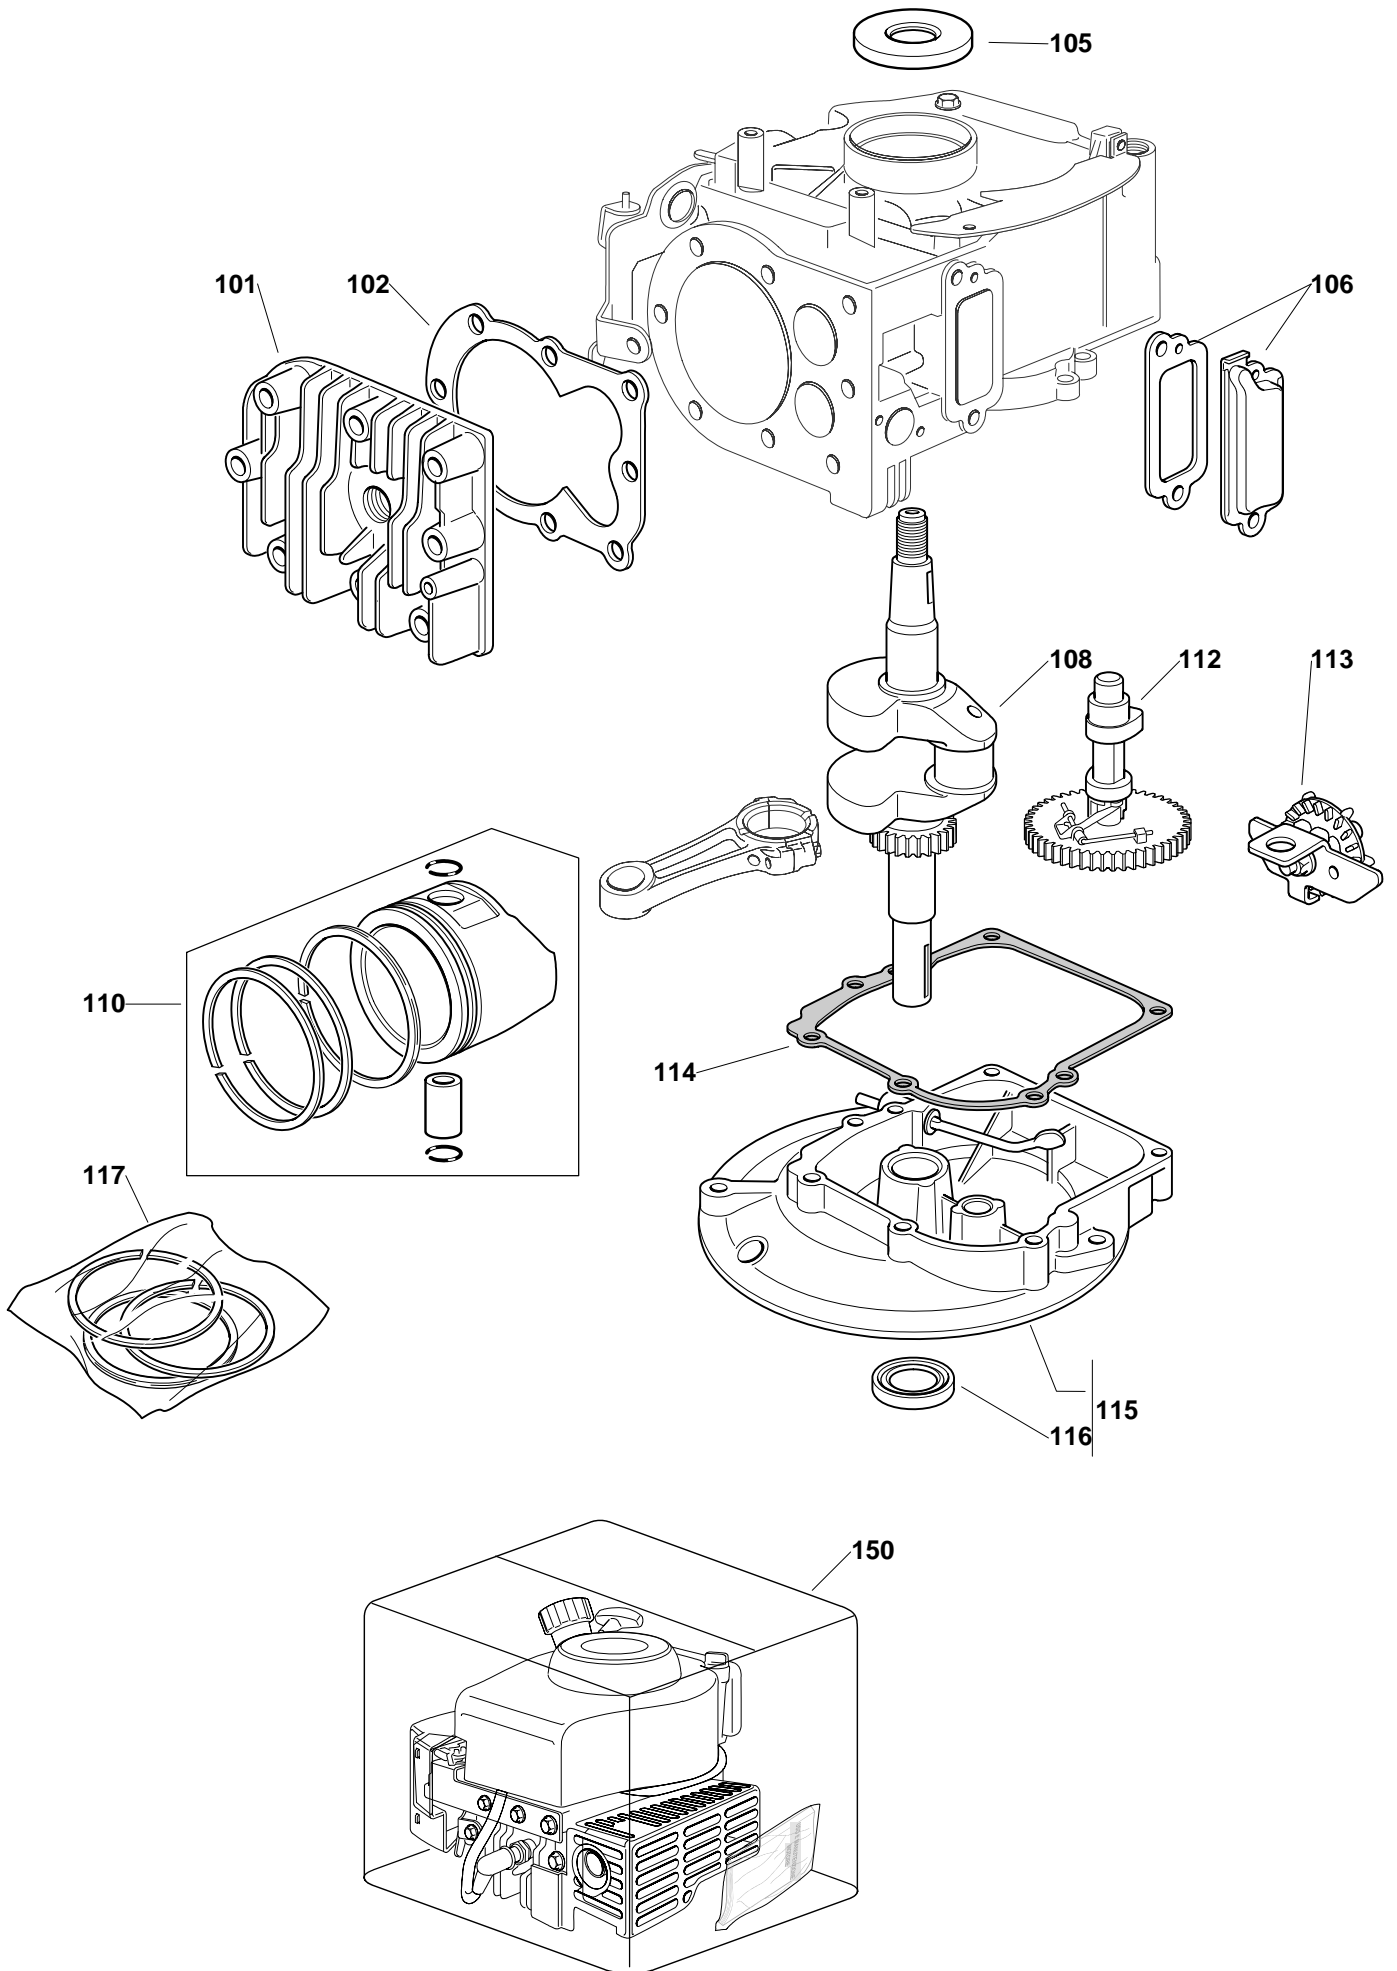

GGP ENGINE TECHNOLOGY

SV150M - 150 cc
Model Year 2010

Pos.	Part no.	Q.ty	Description	Remarks
1	118550139/1	1	Starter Assy	
2	18550052/0	1	Starter Handle	
3	18550053/0	1	Starter Cord	
4	18550004/1	1	Starter Pawl Set	
5	18550138/0	1	Deflector	
6	18550056/0	1	Nut	
7	18550140/0	1	Starter Cup	
8	18550154/0	1	Impeller	
9	18550197/0	1	Flywheel Key	
10	18550005/0	1	Fuel Hose	
11	18550142/0	1	Screw Set	
12	18550007/0	3	Nut	
13	18550143/0	1	Tank	
14	18550001/0	1	Fuel Cap	
15	18550141/0	1	Screen	
17	18550008/0	1	Dipstick Assy	
18	18550133/0	1	Air Cleaner Cover	
19	18550011/0	1	Air Filter	
20	18550010/0	2	Screw	
21	18550125/1	1	Air Cleaner Base	
22	18550013/0	1	Breather Tube	
23	18550148/0	1	Carburettor Assy	
24	18550019/0	1	Carburettor Gasket Set	
25	18550017/0	1	Governor Link	
26	18550149/0	1	Choke Lever	
28	18550129/0	1	Intake Manifold Assy	
29	18550021/0	1	Brake	
30	18550151/0	1	Governor Spring	
31	18550150/0	1	Linking Spring	
32	18550152/0	1	Control Bracket	
33	18550023/0	1	Screw	
34	18550022/0	1	Casing Clamp	
35	18550126/0	1	Magneto Armature	
36	18550127/0	1	Spark Plug Elbow Cover	
37	18550071/0	1	Spark Plug Terminal	
38	18550134/0	1	Spark Plug	
39	18550128/0	8	Screw	
44	18550027/0	2	Double-Screw Bolt	
45	18550028/0	1	Gasket, Muffler	
46	18550030/0	1	Spacer, Muffler	
47	118550031/1	1	Muffler	
48	18550032/0	2	Nut	
49	18550033/0	1	Muffler Guard	
71	22055436/0	1	Cover Sv40	
72	22055437/0	1	Cover Rv40	

SV150M - 150 cc
Model Year 2010

Pos.	Part no.	Q.ty	Description	Remarks
101	118550360/0	1	Cylinder Head Assy	
102	118550359/0	1	Cylinder Head Gasket	
105	18550131/0	1	Seal Ring	
106	118550364/0	1	Gasket Assy	
108	118550361/0	1	Crankshaft	
110	118550357/0	1	Piston Assy	
112	118550356/0	1	Camshaft Assy	
113	118550363/0	1	Speed Governor Assy	
114	18550130/0	1	Crankcase Gasket	
115	118550362/0	1	Crankcase Cover Assy	
116	18550131/0	1	Seal Ring	
117	118550358/0	1	Piston, Ring Set	
150	118550157/1	1	M150 Engine Assembled	