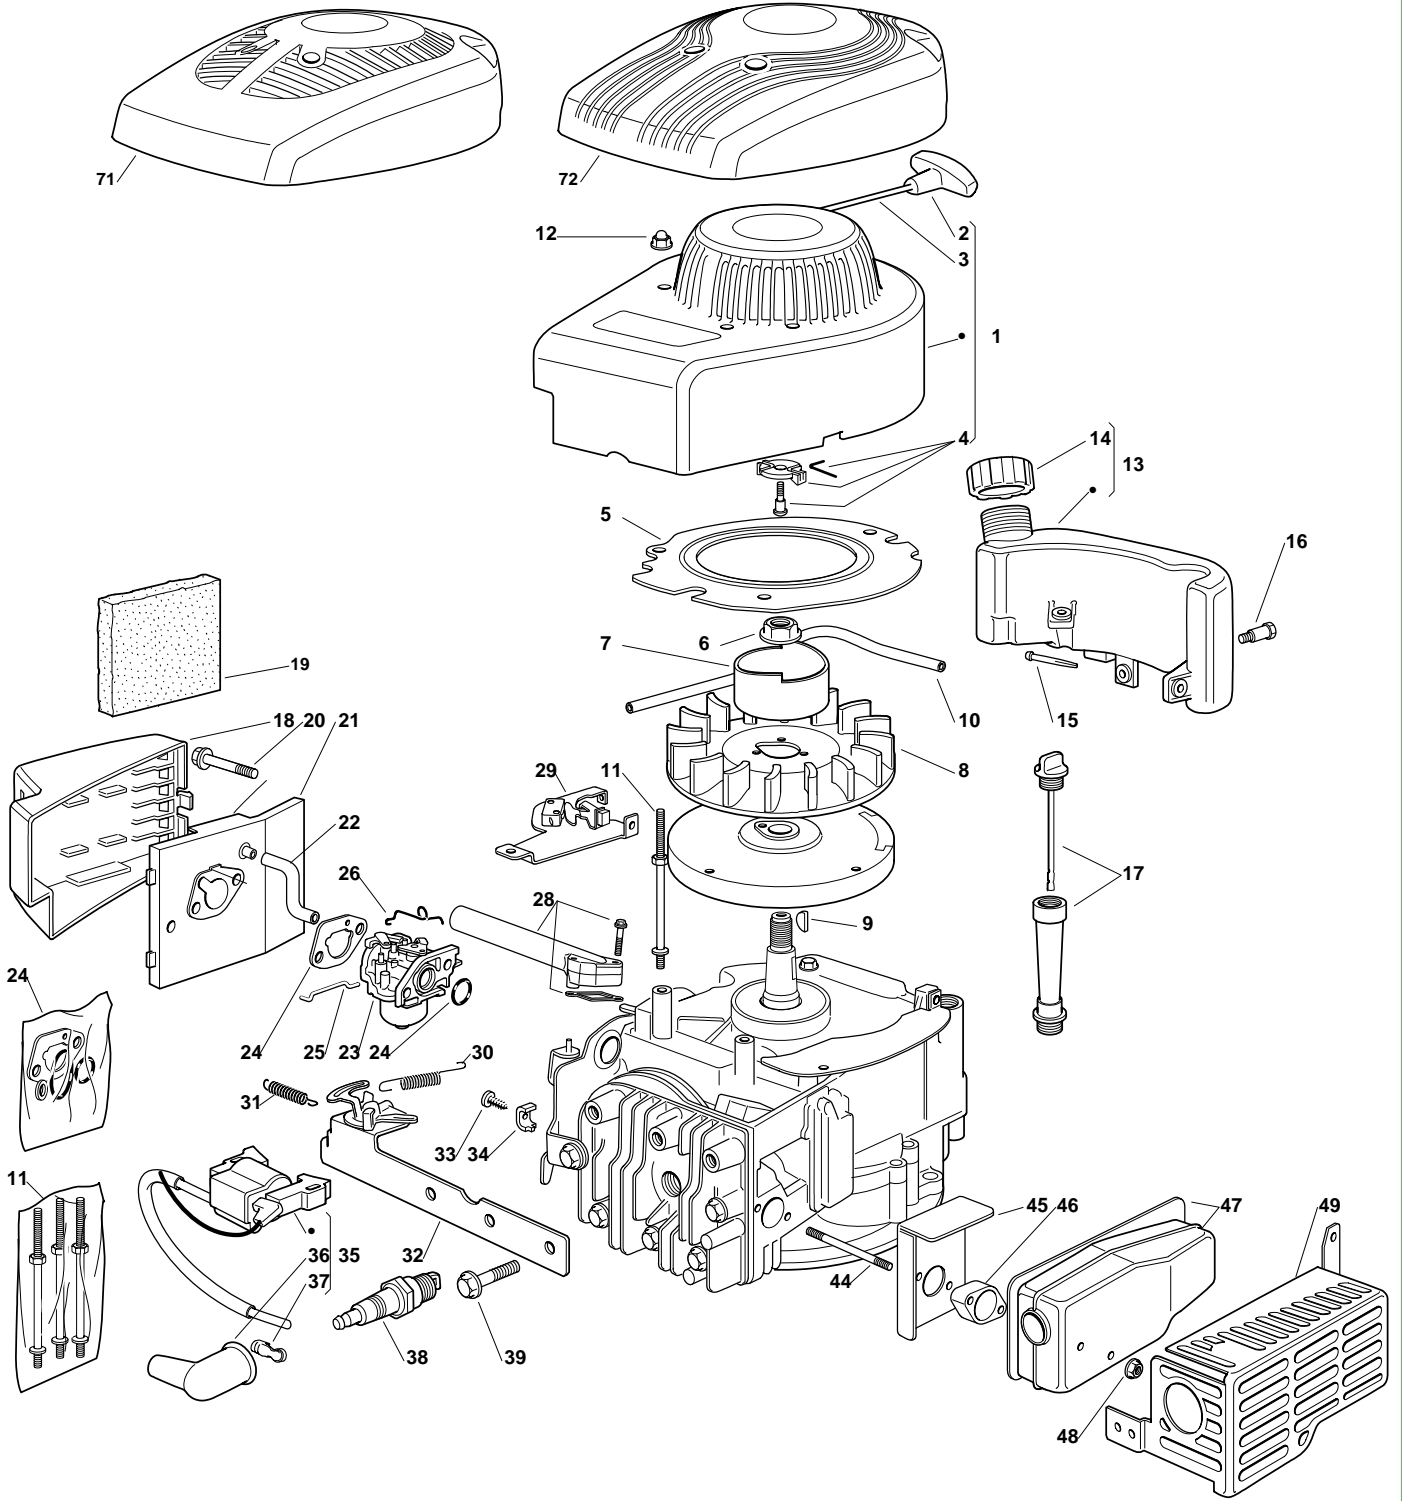

GGP ENGINE TECHNOLOGY

SV150M - 150 cc
Model Year 2010

Pos.	Part no.	Q.ty	Description	Remarks
1	118550139/1	1	Starter Assy	
2	18550052/0	1	Starter Handle	
3	18550053/0	1	Starter Cord	
4	18550004/1	1	Starter Pawl Set	
5	18550138/0	1	Deflector	
6	18550056/0	1	Nut	
7	18550140/0	1	Starter Cup	
8	18550154/0	1	Impeller	
9	18550197/0	1	Flywheel Key	
10	18550005/0	1	Fuel Hose	
11	18550142/0	1	Screw Set	
12	18550007/0	3	Nut	
13	18550143/0	1	Tank	
14	18550001/0	1	Fuel Cap	
15	18550141/0	1	Screen	
17	18550008/0	1	Dipstick Assy	
18	18550133/0	1	Air Cleaner Cover	
19	18550011/0	1	Air Filter	
20	18550010/0	2	Screw	
21	18550125/1	1	Air Cleaner Base	
22	18550013/0	1	Breather Tube	
23	18550148/0	1	Carburettor Assy	
24	18550019/0	1	Carburettor Gasket Set	
25	18550017/0	1	Governor Link	
26	18550149/0	1	Choke Lever	
28	18550129/0	1	Intake Manifold Assy	
29	18550021/0	1	Brake	
30	18550151/0	1	Governor Spring	
31	18550150/0	1	Linking Spring	
32	18550152/0	1	Control Bracket	
33	18550023/0	1	Screw	
34	18550022/0	1	Casing Clamp	
35	18550126/0	1	Magneto Armature	
36	18550127/0	1	Spark Plug Elbow Cover	
37	18550071/0	1	Spark Plug Terminal	
38	18550134/0	1	Spark Plug	
39	18550128/0	8	Screw	
44	18550027/0	2	Double-Screw Bolt	
45	18550028/0	1	Gasket, Muffler	
46	18550030/0	1	Spacer, Muffler	
47	118550031/1	1	Muffler	
48	18550032/0	2	Nut	
49	18550033/0	1	Muffler Guard	
71	22055436/0	1	Cover Sv40	
72	22055437/0	1	Cover Rv40	

SV150M - 150 cc
Model Year 2010

Pos.	Part no.	Q.ty	Description	Remarks
101	118550360/0	1	Cylinder Head Assy	
102	118550359/0	1	Cylinder Head Gasket	
105	18550131/0	1	Seal Ring	
106	118550364/0	1	Gasket Assy	
108	118550361/0	1	Crankshaft	
110	118550357/0	1	Piston Assy	
112	118550356/0	1	Camshaft Assy	
113	118550363/0	1	Speed Governor Assy	
114	18550130/0	1	Crankcase Gasket	
115	118550362/0	1	Crankcase Cover Assy	
116	18550131/0	1	Seal Ring	
117	118550358/0	1	Piston, Ring Set	
150	118550157/1	1	M150 Engine Assembled	