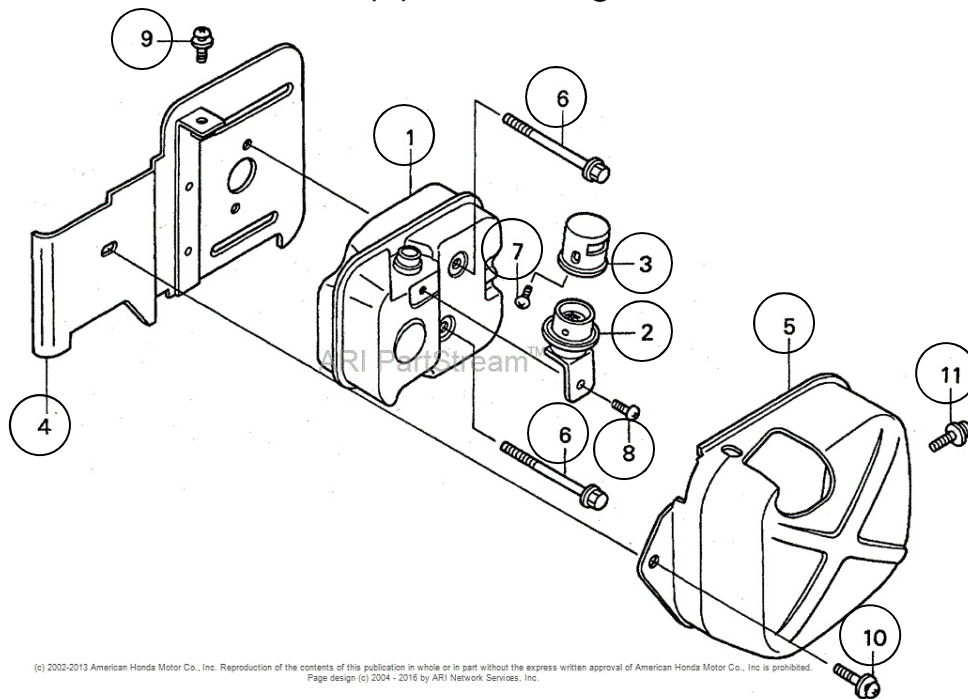

Where is my model number? Use our Model Locator » (<http://lookup//model-locator.aspx>)

Enter Part#, Model#, or Keyword

Over 1,000,000 Orders Shipped Since 1997!

Honda Engines GX22 TA2 ENGINE, JPN, VIN# GCAF-1000001 TO GCAF-1399999 MUFFLER (2) Parts Diagram

1	18310ZM3810	Muffler (https://www.jackssmallengines.com/jacks-parts-lookup/part/honda/18310zm3810) (Honda Code 5739685).	$19.26
2	18355ZM3810	ARRESTER, SPARK (https://www.jackssmallengines.com/jacks-parts-lookup/part/honda/18355zm3810) (Honda Code 5739693).	$11.10
3	18431ZM3000	DEFLECTOR (https://www.jackssmallengines.com/jacks-parts-lookup/part/honda/18431zm3000) (Honda Code 5739768).	$5.80
4	18515ZM3000	GUIDE, AIR EX. (https://www.jackssmallengines.com/jacks-parts-lookup/part/honda/18515zm3000) (Honda Code 5383708).	$4.97
5	19722ZM3820	INNER COVER, TOP (https://www.jackssmallengines.com/jacks-parts-lookup/part/honda/19722zm3820) (Honda Code 5740147).	$10.96
6	90004ZM3000	BOLT, FLANGE 5X50 (https://www.jackssmallengines.com/jacks-parts-lookup/part/honda/90004zm3000) (Honda Code 5384441).	$1.07
7	90055ZE1000	4 x 6 Tapping Screw (https://www.jackssmallengines.com/jacks-parts-lookup/part/honda/90055ze1000) (Honda Code 1431121).	$0.66
8	938910400600	SCREW WASHER 4X6 (https://www.jackssmallengines.com/jacks-parts-lookup/part/honda/938910400600) (Honda Code 0798991).	$0.66
9	938910500800	SCREW WASHER 5X8 (https://www.jackssmallengines.com/jacks-parts-lookup/part/honda/938910500800) (Honda Code 2374221).	$0.87
10	938940501000	SCREW WASHER 5X10 (https://www.jackssmallengines.com/jacks-parts-lookup/part/honda/938940501000) (Honda Code 5384607).	$0.76
11	938940501600	SCREW WASHER 5X16 (https://www.jackssmallengines.com/jacks-parts-lookup/part/honda/938940501600) (Honda Code 1226299).	$0.74