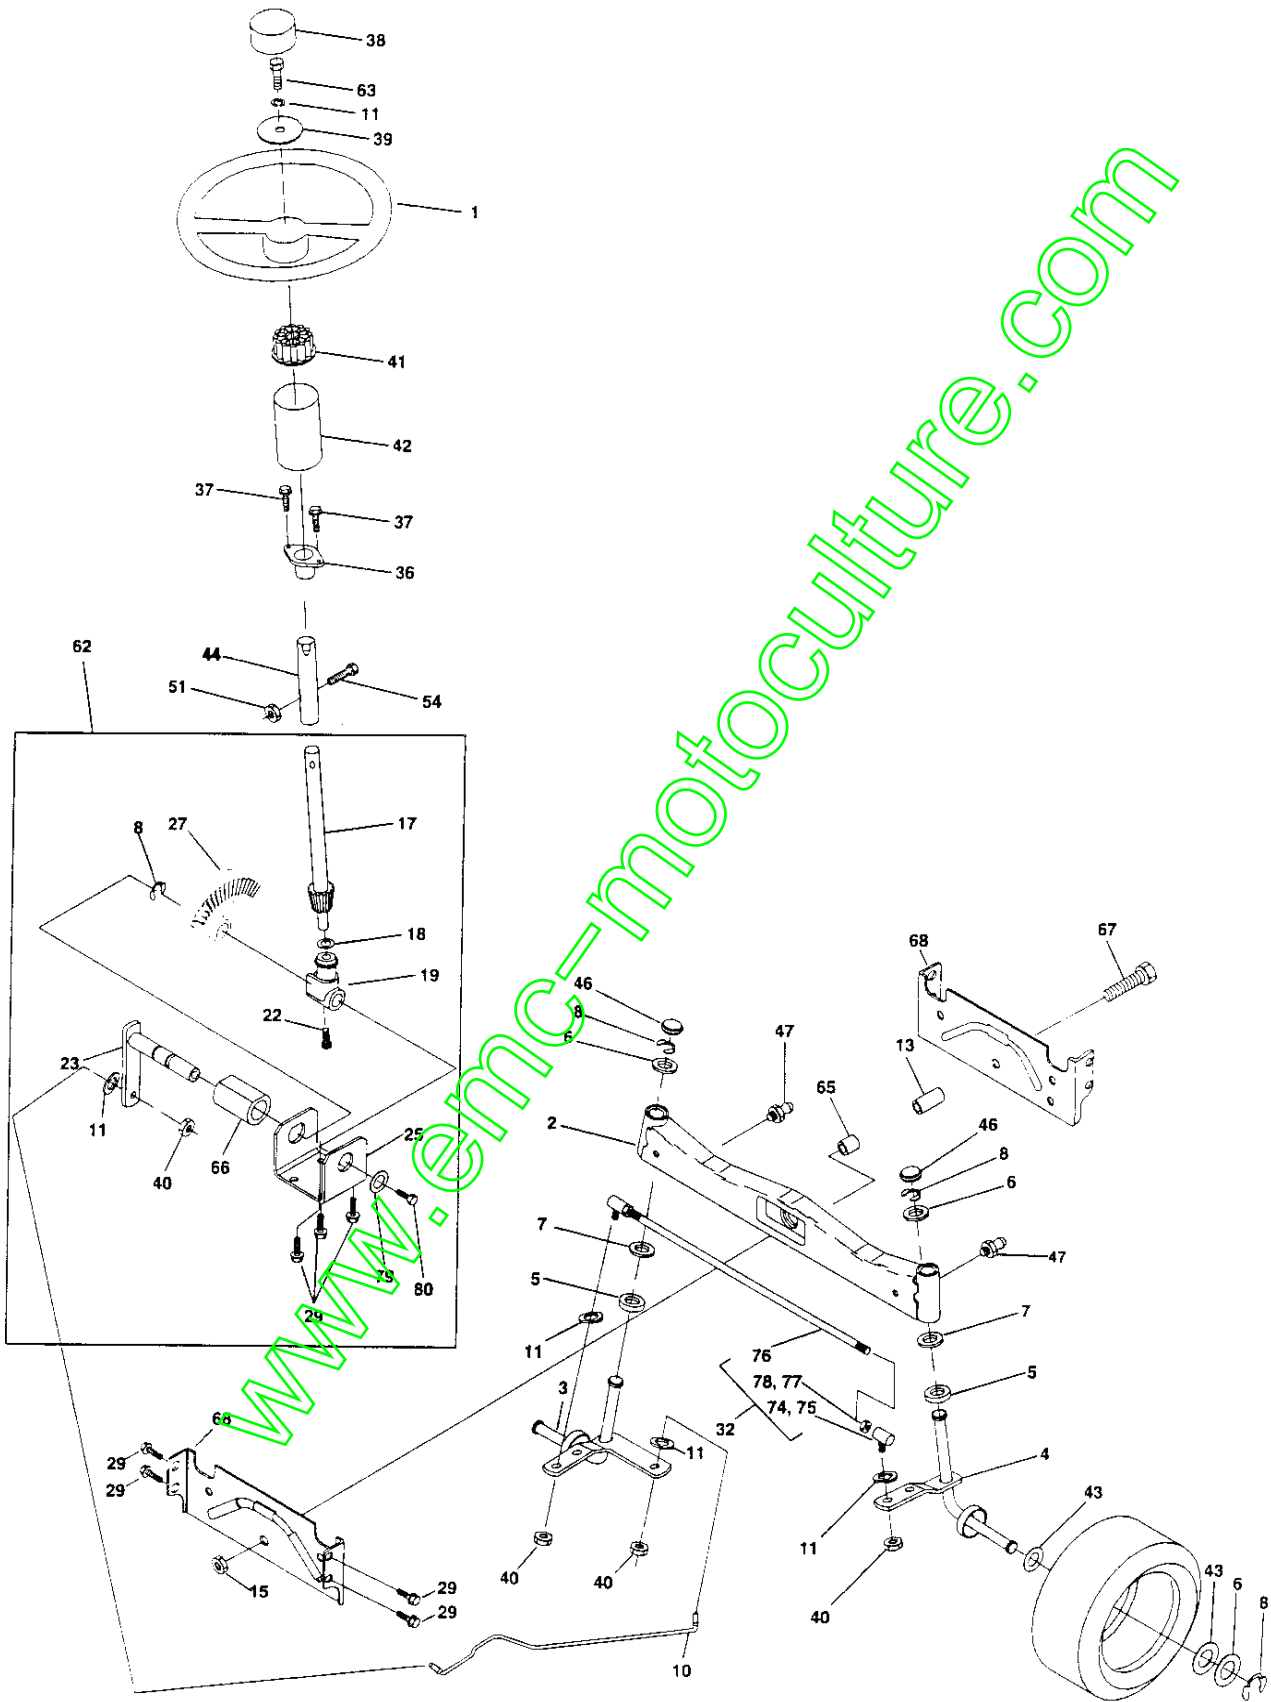

REPAIR PARTS

TRACTOR- -MODEL NO. BL1336RB (BL1336RBA) PRODUCT NO. 954 21 00-19
STEERING ASSEMBLY

REPAIR PARTS

TRACTOR- -MODEL NO. BL1336RB (BL1336RBA) PRODUCT NO. 954 21 00-19

STEERING ASSEMBLY

KEY NO.	PART NO.	DESCRIPTION
1	532139768	Steering Wheel
2	532137094	Front Axle Assembly
3	532157479	Spindle Assembly, L.H.
4	532157478	Spindle Assembly, R.H.
5	532124931	Bearing, Race, Thrust, Hardened
6	532121748	Washer 25/32 x 1-5/8 x 16 Gauge
7	819272016	Washer 27/32 x 1-1/4 x 16 Gauge
8	812000029	Ring, Klip
10	532154432	Link, Drag
11	810040600	Washer, Lock
13	532167118	Spacer Axle
15	873901000	Nut, Lock, Flange 5/8-11 UNC
17	532156546	Shaft Assembly, Steering
18	532057079	Washer, Thrust .515 x .750 x .933
19	532160395	Support, Shaft
22	532165857	Screw Hex Wshhd Torx
23	532165851	Pittman Shaft Assembly
25	532154406	Bracket, Steering
27	532136874	Gear, Sector
29	817490612	Screw, Thd., Roll. 3/8-16 x 3/4
32	532137347	Rod, Tie
36	532155099	Bushing, Steering
37	532152927	Screw TT #10-32 x 5 x 3/8 Flange
38	532140175	Cap Wheel Steering
39	819133808	Washer 13/32 x 2-3/8 x 8 Gauge
40	532124701	Nut Lock Center 3/8-24 Unf
41	532100711	Adaptor, Steering Wheel
42	532145054	Boot, Steering Dash P/L Mtl
43	532121749	Washer 25/32 x 1-1/4 x 16 Gauge
44	532153720	Extension Steering Non-Adjust
46	532121232	Cap, Spindle
47	532124836	Fitting, Grease
51	873800500	Nut Lock Hx W/Ins 5/16-18 UNC
54	874780520	Bolt Fin Hex 5/16-18 UNC x 1-1/4
62	532167902	Kit, Steering Assembly, Service
63	874780516	Bolt Fin Hex 3/8-16 unc. x 1 Gr. 5
65	532154780	Spacer Axle
66	532154404	Bearing Arm Pittman
67	874781044	Bolt Fin Hex 5/8-11unc x 2-3/4
68	532154429	Brace Axle
74	532109850	Joint Asm Ball Rh Service
75	532109851	Joint Asm Ball Lh Service
76	532137156	Rod Tie Ball J Adj. VGT Service
77	873700600	Nut Hex Jam 3/8-24 Unf Lh
78	873360600	Nut Hex Jam 3/8-24
79	819132012	Washer 13/32 x 1-1/4 x 12 Ga
80	874950612	Bolt Hex Nylon 3/8-16 x 3/4

NOTE: All component dimensions given in U.S. inches.
1 inch = 25.4 mm.