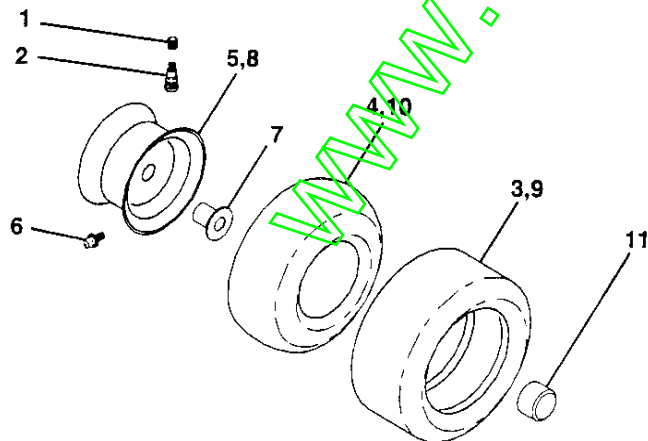

KEY NO.	PART NO.	DESCRIPTION
14	872050412	Bolt Rdhd Sht Nk 1/4-20x1-1/2
15	532134300	Spacer Split
16	532121250	Spring Cprsn Plate SW 1.310 Ga
17	532123976	Nut Lock 1/4 Lge Flg Gr 5 Zinc
21	532153236	Bolt Shoulder 5/16-18 Unc-2A
22	873800500	Nut Hex Lock w/lns 5/16-18
24	819171912	Washer 17/32 X 1-3/16 X 12 Ga.
25	532127018	Bolt Shoulder 5/16-18 X 62

NOTE: All component dimensions given in U.S. inches.
1 inch = 25.4 mm

REPAIR PARTS

TRACTOR- -MODEL NO. BL1336RB (BL1336RBA) PRODUCT NO. 954 21 00-19

DECALS

KEY NO.	PART NO.	DESCRIPTION
1	532145498	Decal Read Owner's Manual Sym
2	532163856	Decal Hp Engine
3	532167075	Decal Hood Rh
4	532167077	Decal Hood Lh
5	532166287	Decal Lens Logo
6	532126187	Decal 100 DBA
7	532166285	Decal Ins Strg Whl
8	532145437	Decal Europe Stand Ce
9	532166708	Decal Fender Logo
10	532145005	Decal Bat Dan/Poi P/L Sym Wpr
11	532145494	Decal Mower Cut Finger Symbol
12	532159737	Decal Brake/Clutch Symbol L

WHEELS & TIRES

KEY NO.	PART NO.	DESCRIPTION
1	532059192	Cap Value Tire
2	532065139	Stem Value
3	532106222	Tire F Ts 15 X 6 0 - 6 Service
4	532059904	Tube Inner Front #35060
5	532125121	Rim Asm 6"front Service
6	532124957	Fitting Grease
7	532124959	Bearing Flange
8	532125122	Rim Asm 8"rear Service
9	532124635	Tire R Ts 18 x 8.5-8 Service
10	532124926	Tube Rear 9 5 X 8 Service
11	532104757	Cap Axle Blk 1 50 X 1 00
--	532144334	Sealant, Tire (10 oz. tube)