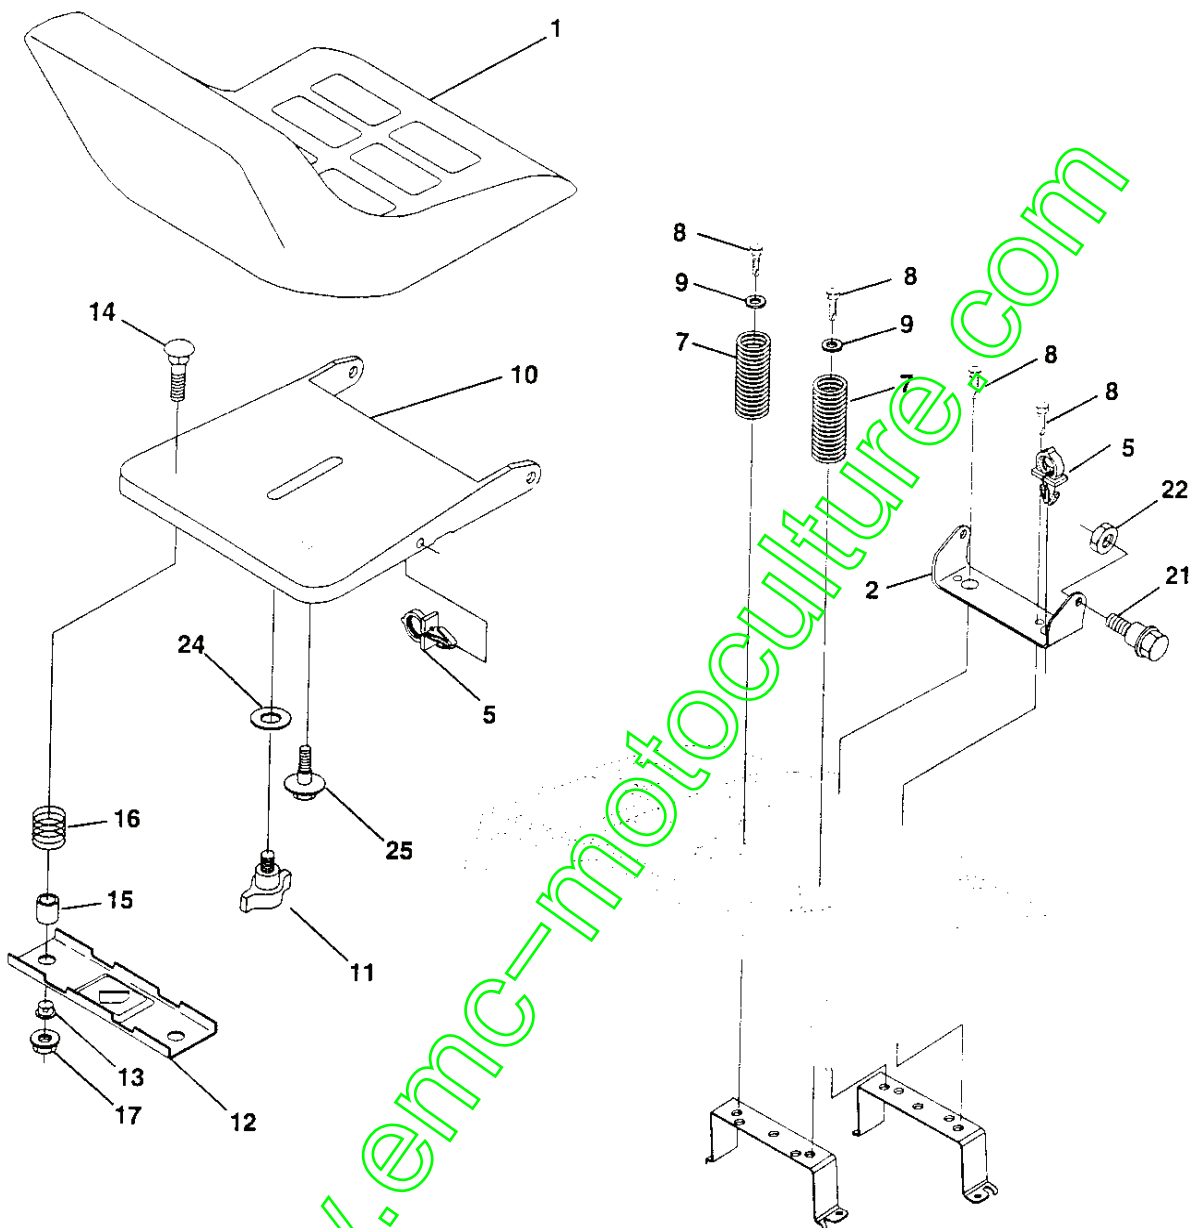

NOTE: All component dimensions given in U.S. inches
1 inch = 25.4 mm

REPAIR PARTS

TRACTOR- -MODEL NO. BL1336RB (BL1336RBA) PRODUCT NO. 954 21 00-19
STEERING ASSEMBLY

REPAIR PARTS

TRACTOR- -MODEL NO. BL1336RB (BL1336RBA) PRODUCT NO. 954 21 00-19

NOTE: All component dimensions given in U.S. inches.
1 inch = 25.4 mm.

REPAIR PARTS

TRACTOR- -MODEL NO. BL1336RB (BL1336RBA) PRODUCT NO. 954 21 00-19
SEAT ASSEMBLY

KEY NO.	PART NO.	DESCRIPTION
1	532140117	Seat
2	532140551	Bracket Pnt Pivot Seat (blk)
5	532145006	Clip Push In Hinged
7	532124181	Spring Seat Cprsn 2 250 Blk Zi
8	817490616	Screw Thdrol 3/8-16 X 1 Ty-tt
9	819131614	Washer 13/32 X 1 X 14 Ga
10	532155925	Pan Pnt Seat (blk)
11	532166369	Knob Pnt Adj. Wingnut
12	532121246	Bracket Pnt Mounting Switch
13	532121248	Bushing Snap Blk Nyl 50 Id