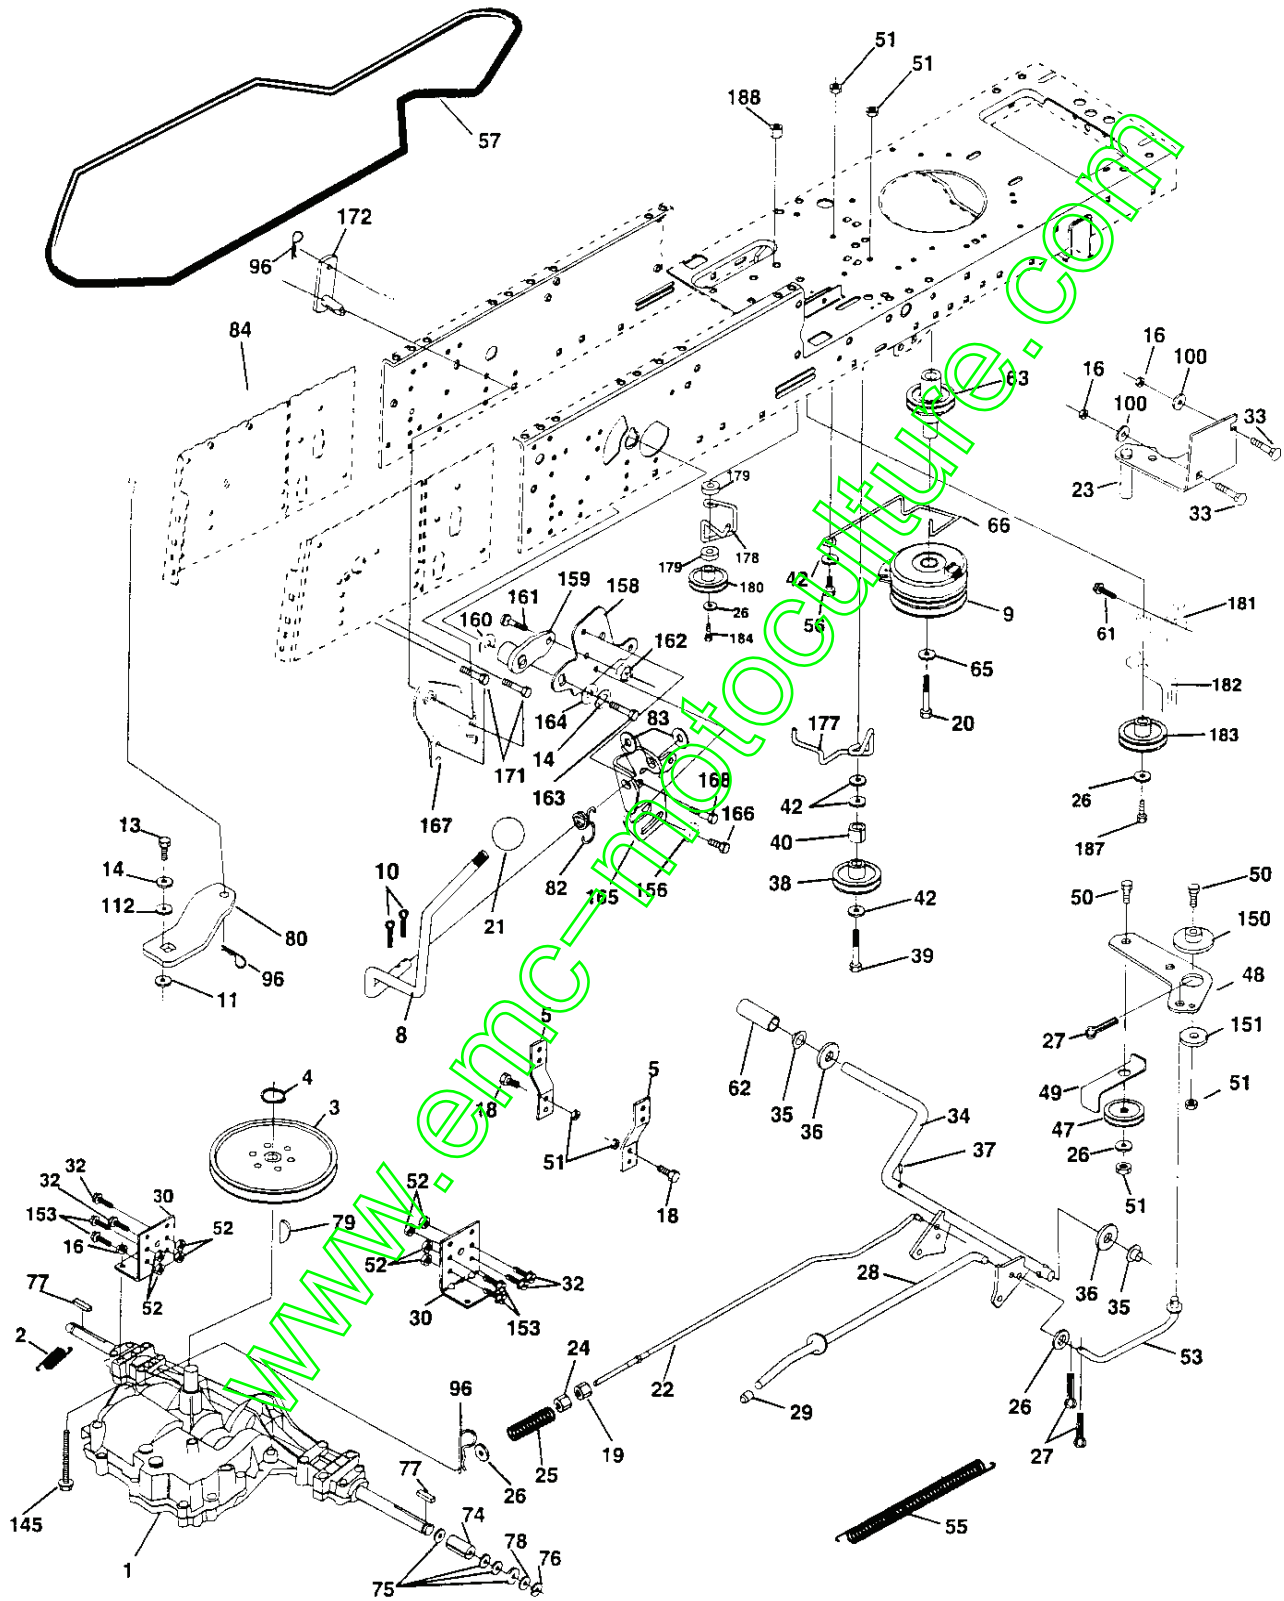

REPAIR PARTS

TRACTOR- -MODEL NO. BL1336RB (BL1336RBA) PRODUCT NO. 954 21 00-19

DRIVE

REPAIR PARTS

TRACTOR- -MODEL NO. BL1336RB (BL1336RBA) PRODUCT NO. 954 21 00-19
DRIVE