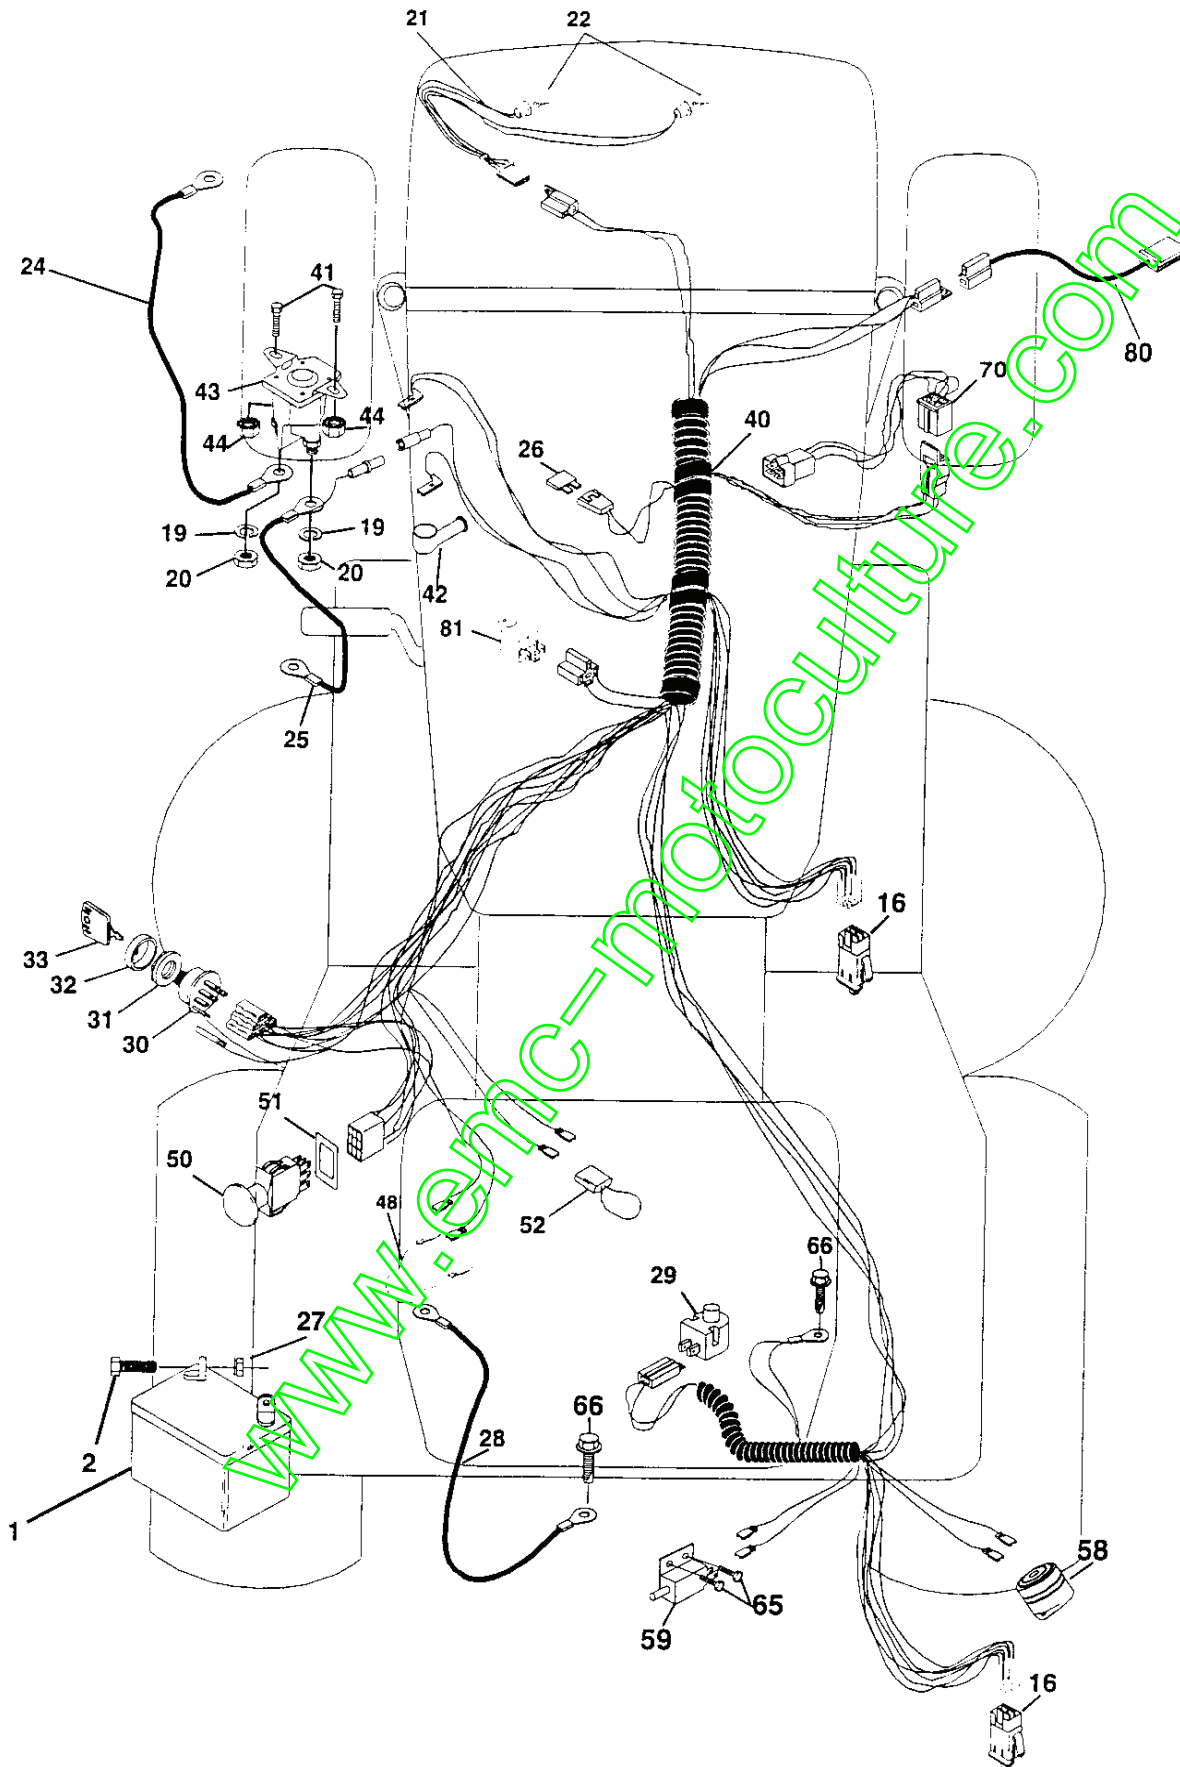

TRACTOR- -MODEL NO. BL1336RB (BL1336RBA) PRODUCT NO. 954 21 00-19
ELECTRICAL

REPAIR PARTS

TRACTOR- -MODEL NO. BL1336RB (BL1336RBA) PRODUCT NO. 954 21 00-19
ELECTRICAL

KEY NO.	PART NO.	DESCRIPTION
1	532144925	Battery 12 Volt 25 AMP Wet
2	874760412	Bolt Hex Hd 1/4-20 Unc X 3/4
16	532153664	Switch Interlock Push-In
19	810090400	Washer Lock 1/4
20	873350400	Nut Jam Hex 1/4-20 Unc
21	532166181	Harness Asm Light W/4152J
22	532004152	Bulb Light #1156
24	532108423	Cable Battery 6 Ga 16" Red
25	532165987	Cable Battery Crd 56" Red
26	532166180	Fuse 15 Amp
27	873510400	Nut Keps Hex 1/4-20 Unc
28	532127725	Cable Ground 6Ga 18" Black
29	532160784	Switch Plunger Normal Op Olive
30	532140301	Switch Ignition 4Pos W/Lights
31	532124211	Nut Ignition #125
32	532141226	Cover Switch Ignition #121
33	532122147	Key Ign Molded Indak
40	532166158	Harness Ign Crd Elect
41	871110408	Bolt Flk Fin Hex 1/4-20 Unc X 1/2
42	532131563	Cover Terminal Red
43	532145673	Solenoid
44	873640400	Nut Keps Blk Hex 1/4-20 Unc
48	532140844	Adapter Ammeter Rectangular
50	532154959	Switch PTO 3PDT Black Delta 96
51	532140405	Ring Retainer PTO
52	532141940	Protection Wire Loop
58	532165943	Buzzer Crd
59	532166299	Switch FBI CRD
65	817211008	Screw Slftp #10-16 x 1/2 Ty-Ab
66	817490608	Screw Thdrol 3/8-16 x 1/2 Ty-Tt
70	532166661	Harness Engine
80	532146685	Harness Clutch EVX
81	532109748	Relay Asm

WHEELS & TIRES

KEY NO.	PART NO.	DESCRIPTION
1	532059192	Cap Value Tire
2	532065139	Stem Value
3	532106222	Tire F Ts 15 X 6 0 - 6 Service
4	532059904	Tube Inner Front #35060
5	532125121	Rim Asm 6"front Service
6	532124957	Fitting Grease
7	532124959	Bearing Flange
8	532125122	Rim Asm 8"rear Service
9	532124635	Tire R Ts 18 x 8.5-8 Service
10	532124926	Tube Rear 9 5 X 8 Service
11	532104757	Cap Axle Blk 1 50 X 1 00
--	532144334	Sealant, Tire (10 oz. tube)