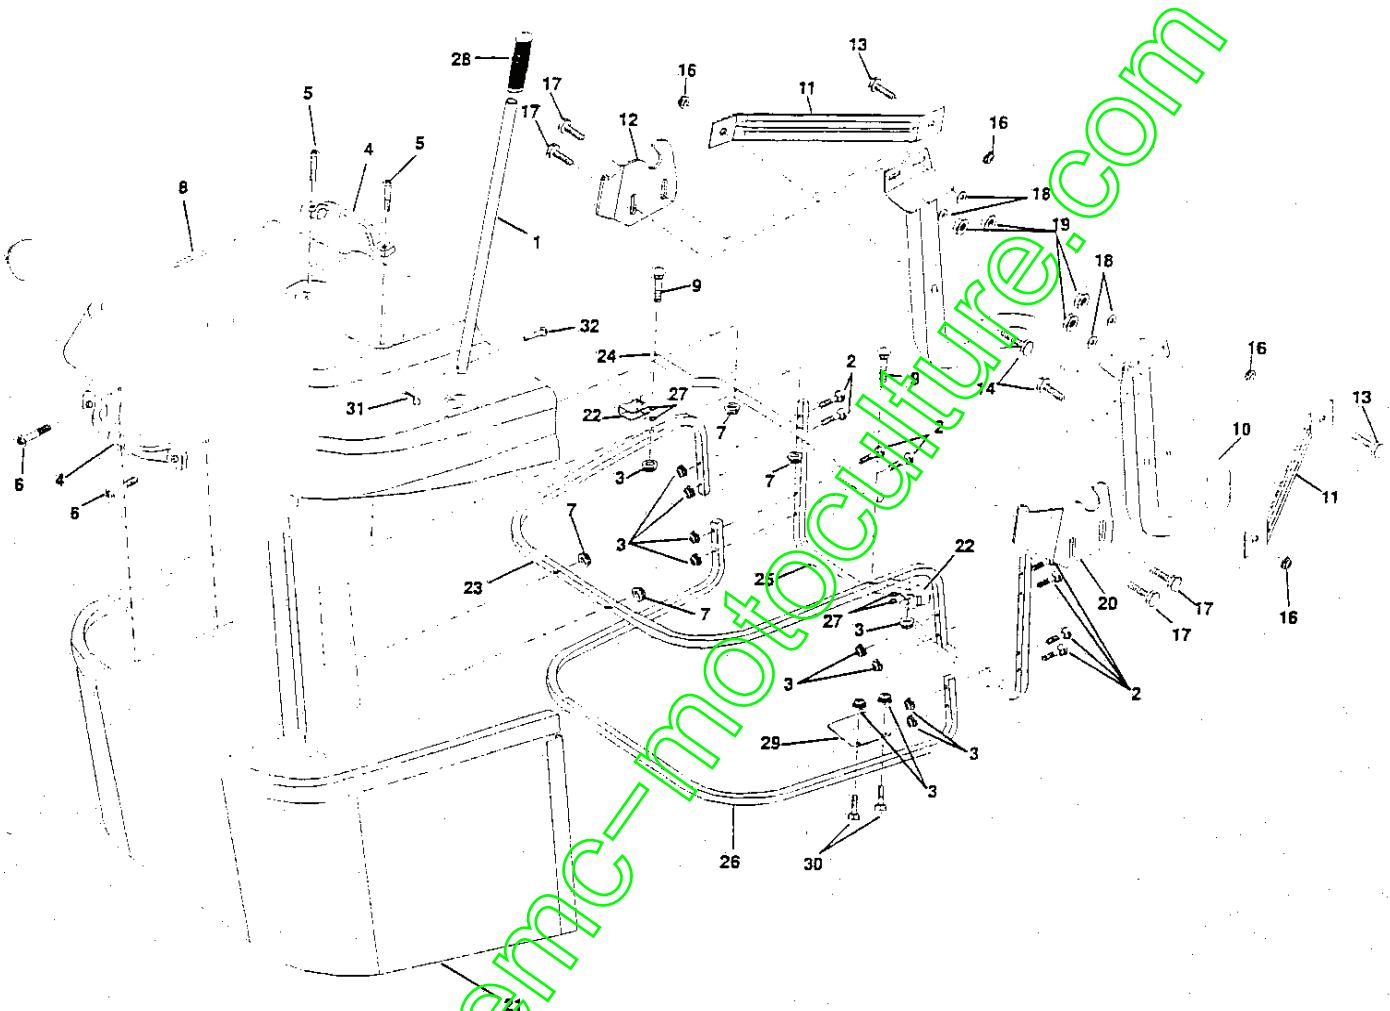

REPAIR PARTS

TRACTOR- -MODEL NO. BL1336RB (BL1336RBA) PRODUCT NO. 954 21 00-19
BAGGER

REPAIR PARTS

TRACTOR- -MODEL NO. BL1336RB (BL1336RBA) PRODUCT NO. 954 21 00-19
BAGGER

KEY NO.	PART NO.	DESCRIPTION
1	532165249	Tube Handle Bagger CRD
2	872140416	Bolt Carriage 1/4-20 x 2.0 Gr.5
3	532123976	Nut Lock 1/4 Lge Flg Gr. 5 Zinc
4	532165693	Handle Grab Plastic Black
5	874981024	Screw Pan Head #10-24 x 1.50 Blk
6	874981032	Screw Pan Hd
7	873401000	Nut Wiz Lock Hex Serr/Hd 10-24
8	532168792	Cover Bagger Plastic CRD
9	872140418	Bolt Carriage 1/4-20 x 2.25d x Gr.5
10	532165716	Support AsmWldmnt Bagger CRD
11	532165719	Bracket Support Upper Bag CRD
12	532165735	Bracket Pivot Bagger LH CRD
13	872110606	Bolt Rdhd Sht Sqrk 3/8-16 x 3/4
14	874520640	Bolt Hex 3/8-16 x 2-1/2 Gr.5
16	873900600	Nut Lock Flg 3/8-16 Unc
17	872140506	Bolt Rdhd Sht Sqrk 5/16 -18 Unc x 3/4
18	819112016	Washer 1 1/32 x 1.25 x 16 Ga.
19	873800500	Nut Lock Hex W/Ins 5/16-18 Unc Pl
20	532165736	Bracket Pivot Bagger RH CRD
21	532165780	Bag Asm CRD
22	532165781	Bracket Side Bagger CRD
23	532165782	Tube Upper Bagger CRD
24	532165783	Tube Pivot Bagger CRD
25	532165784	Tube Front Bagger CRD
26	532165785	Tube Lower Bagger CRD
27	532165786	Grommet Extruded Cut1/8
28	532165787	Grip Handle Black
29	532165889	Plate Stop Bagger handle CRD
30	872140410	Bolt Carriage 1/4-20 x 1 Gr.5
31	532124788	Retainer Spring 1" Zinc/Cad
32	532126875	Rivet Rd Hd Drilled 3/8 Dia

NOTE: All component dimensions given in U.S. inches
1 inch = 25.4 mm