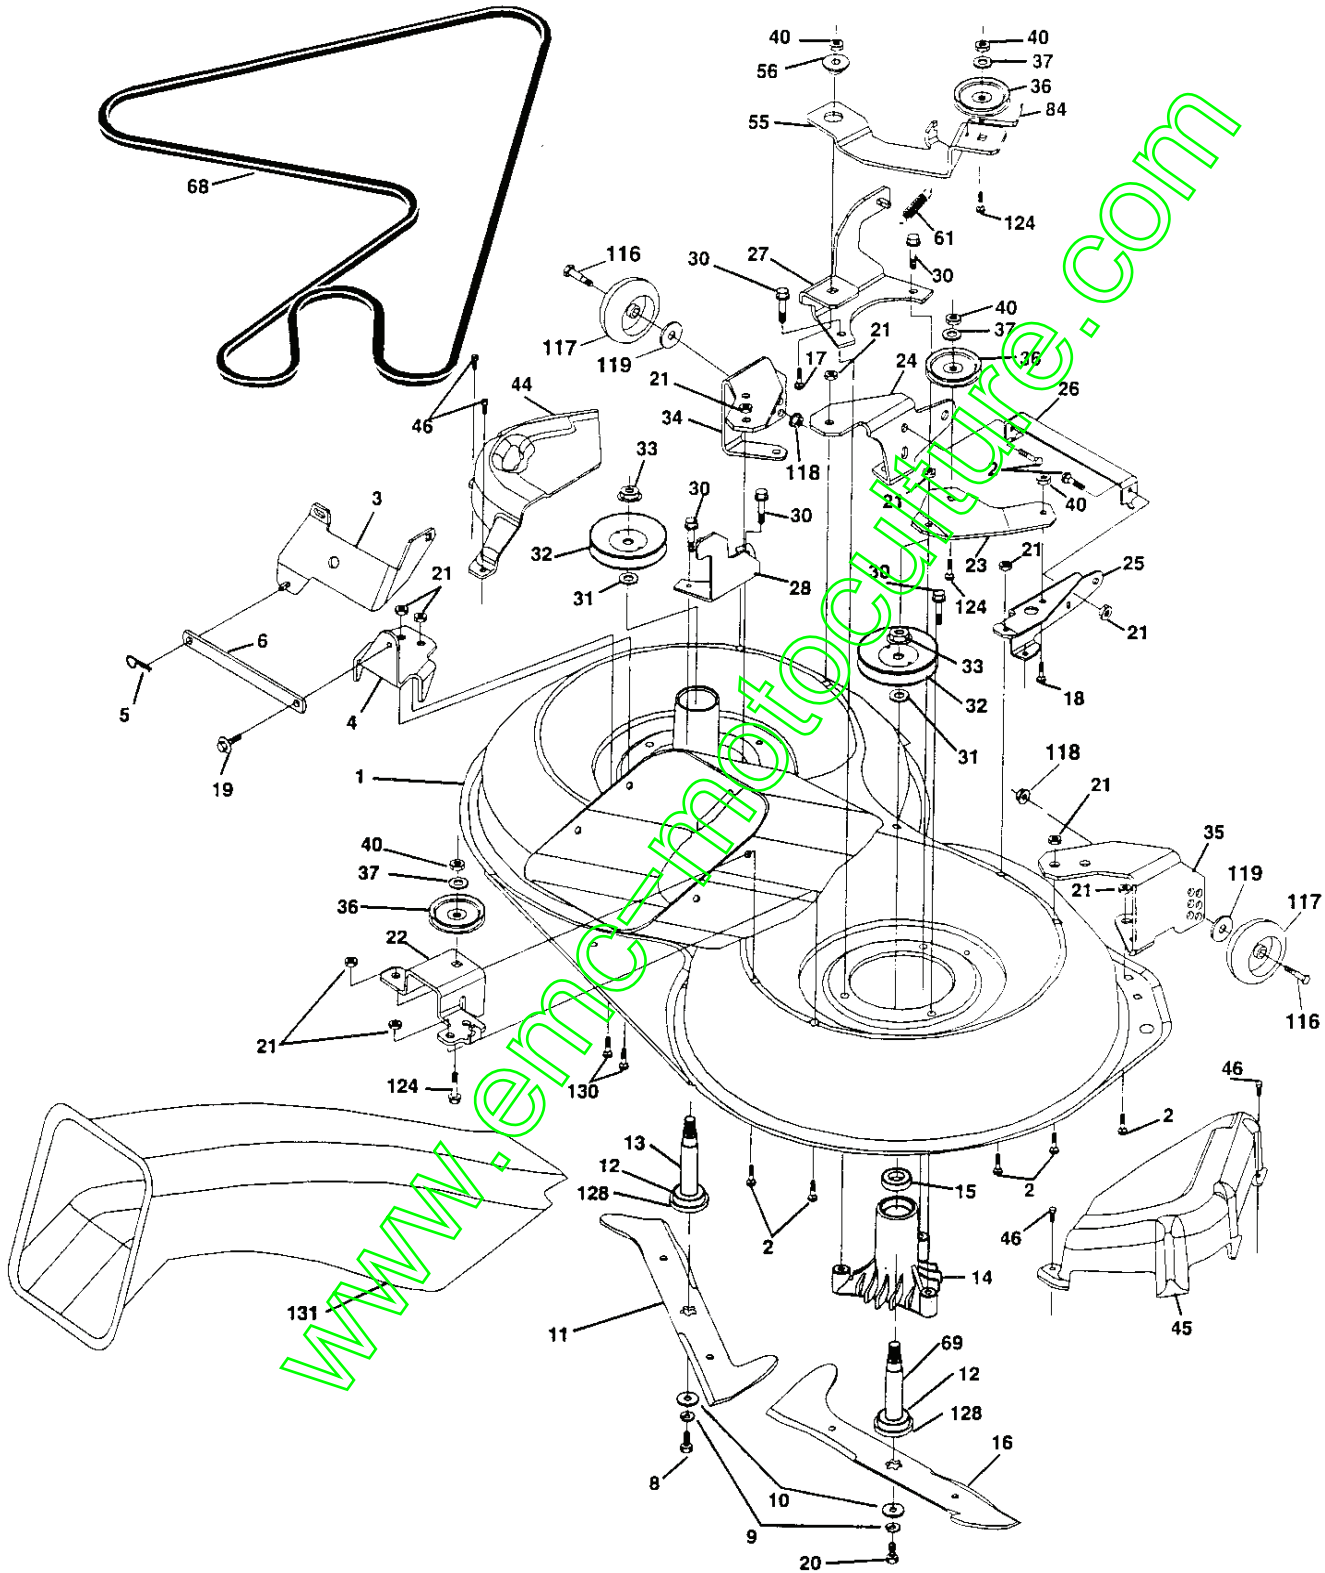

REPAIR PARTS

TRACTOR- -MODEL NO. BL1336RB (BL1336RBA) PRODUCT NO. 954 21 00-19 MOWER

REPAIR PARTS

**TRACTOR- -MODEL NO. BL1336RB (BL1336RBA) PRODUCT NO. 954 21 00-19
MOWER**

KEY NO.	PART NO.	DESCRIPTION	KEY NO.	PART NO.	DESCRIPTION
1	532165552	Housing Asm. Mower 92 CRD	33	532137266	Nut Flg Top Lock Cntr B 9/16
2	872140506	Bolt Rdhd Sqnk 5/16-18 Unc x 3/4	34	532165239	Bracket Gauge Wheel Lf 92 CRD
3	532165569	Bracket Asm. S-Bar Chass 92 CRD	35	532165238	Bracket Gauge Wheel Rf 92 CRD
4	532165558	Bracket Bar Sway Deck 92 CRD	36	532146763	Pulley Idler V-Groove Dim 4.25
5	532124670	Retainer Spring	37	819131316	Washer 11/32 x 13/16 x 16 Ga
6	532165557	Bar Sway 92 CRD	40	873680600	Nut Crownlock 3/8-16 Unc
8	532850857	Bolt 3/8-24 x 1.25 Gr8 Patched	44	532165724	Cover Mandrel Lh 92 CRD
9	810030600	Washer Lock Hvy 3/8 Unplated	45	532165556	Cover Mandrel Rh 92 CRD
10	532140296	Washer Hard Blade Mower vented	46	532137729	Screw Thd Roll 1/4-20 x 5/8
11	532165560	Blade 3-1 Lh 92 CRD	55	532165445	Arm Idler 92 CRD
12	532129895	Bearing Ball #6204 (Mandrel)	56	532122052	Spacer Retainer PM Mower
13	532137645	Shaft Asm. W/Lower Bearing	61	532165945	Spring Tension Belt
14	532128774	Housing Mandrel Vented (Machd)	68	532165555	Hex-Belt 92 Mower 105AA
15	532110485	Bearing Ball Mandrel	69	532165482	Shaft Asm W/Lwr Brg Rh Thd CRD
16	532165561	Blade 3-1 Rh 92 CRD	84	532156085	Keeper Belt Idler
17	872140610	Bolt Carriage 3/8-16 x 1-1/4	116	532137644	Bolt Shoulder
18	872110608	Bolt Rdhd Sqnk 3/8-16 x 1 Gr5	117	532133957	Wheel Gage Donut Wide
19	532132827	Bolt Shoulder 5/16-18 Thd Form	118	873930600	Nut Centerlock 3/8-16 Unc
20	532165484	Bolt 3/8-24 x 1.25 Gr8 Ptch Lhthd	119	819121414	Washer 3/8 x 7/8 x 14 Ga.
21	873680500	Nut Crown Lock 5/16-18	124	872110612	Bolt Carr Sh 3/8-16 x 1-1/2 Gr5
22	532165243	Bracket Idler Sprt RR 92 CRD	128	532153390	Washer Felt
23	532165446	Bracket Idler Sprt RF 92 CRD	130	872110506	Bolt Rdhdsqnk 5/16-18 Unc x 3/4
24	532165242	Bracket Suspension LF 92 CRD	131	532165661	Chute Bagger CRD 92cm
25	532165244	Bracket Suspension RF 92 CRD	--	532130794	Mandrel Asm Service
26	532165237	Brace Support Susp Frt CRD	--	532165579	Mandrel Asm CRD Lh Threads SVC
27	532165568	Bracket Asm. Susp RR 92 CRD	--	532165578	Deck Mower Complete
28	532165567	Bracket Asm. Susp LR 92 CRD			
30	532157722	Screw Thd Rolling Washer Head			
31	532129963	Washer Spacer Mower Vented			
32	532153531	Mandrel Pulleys 36 & 46			

NOTE: All component dimensions given in U.S. inches
1 inch = 25.4 mm