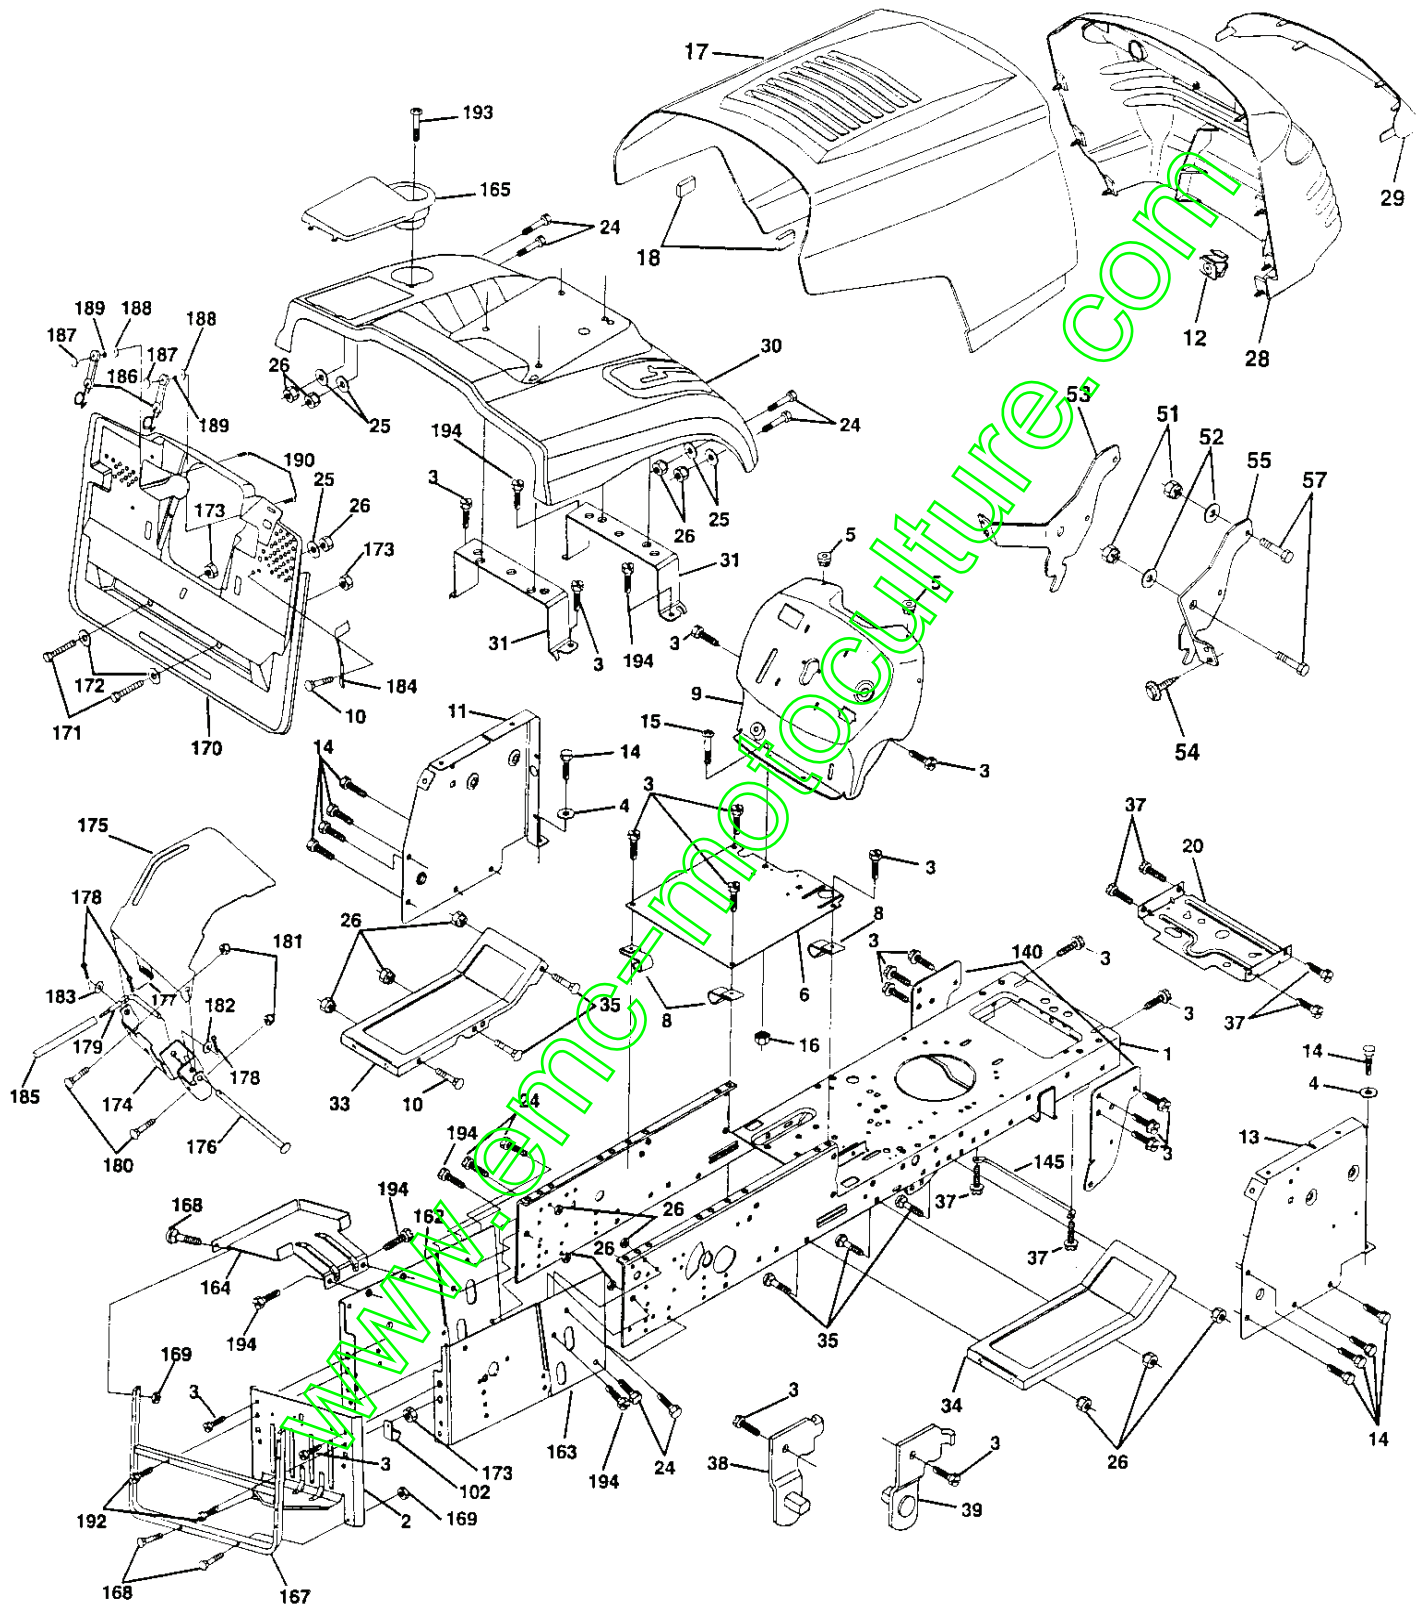

TRACTOR- -MODEL NO. BL1336RB (BL1336RBA) PRODUCT NO. 954 21 00-19
ELECTRICAL

REPAIR PARTS

TRACTOR- -MODEL NO. BL1336RB (BL1336RBA) PRODUCT NO. 954 21 00-19
ELECTRICAL

KEY NO.	PART NO.	DESCRIPTION
1	532144925	Battery 12 Volt 25 AMP Wet
2	874760412	Bolt Hex Hd 1/4-20 Unc X 3/4
16	532153664	Switch Interlock Push-In
19	810090400	Washer Lock 1/4
20	873350400	Nut Jam Hex 1/4-20 Unc
21	532166181	Harness Asm Light W/4152J
22	532004152	Bulb Light #1156
24	532108423	Cable Battery 6 Ga 16" Red
25	532165987	Cable Battery Crd 56" Red
26	532166180	Fuse 15 Amp
27	873510400	Nut Keps Hex 1/4-20 Unc
28	532127725	Cable Ground 6Ga 18" Black
29	532160784	Switch Plunger Normal Op Olive
30	532140301	Switch Ignition 4Pos W/Lights
31	532124211	Nut Ignition #125
32	532141226	Cover Switch Ignition #121
33	532122147	Key Ign Molded Indak
40	532166158	Harness Ign Crd Elect
41	871110408	Bolt Flk Fin Hex 1/4-20 Unc X 1/2
42	532131563	Cover Terminal Red
43	532145673	Solenoid
44	873640400	Nut Keps Blk Hex 1/4-20 Unc
48	532140844	Adapter Ammeter Rectangular
50	532154959	Switch PTO 3PDT Black Delta 96
51	532140405	Ring Retainer PTO
52	532141940	Protection Wire Loop
58	532165943	Buzzer Crd
59	532166299	Switch FBI CRD
65	817211008	Screw Slftp #10-16 x 1/2 Ty-Ab
66	817490608	Screw Thdrol 3/8-16 x 1/2 Ty-Tt
70	532166661	Harness Engine
80	532146685	Harness Clutch EVX
81	532109748	Relay Asm

NOTE: All component dimensions given in U.S. inches.
1 inch = 25.4 mm.

REPAIR PARTS

TRACTOR- -MODEL NO. BL1336RB (BL1336RBA) PRODUCT NO. 954 21 00-19

CHASSIS AND ENCLOSURES

REPAIR PARTS

TRACTOR- -MODEL NO. BL1336RB (BL1336RBA) PRODUCT NO. 954 21 00-19
CHASSIS AND ENCLOSURES