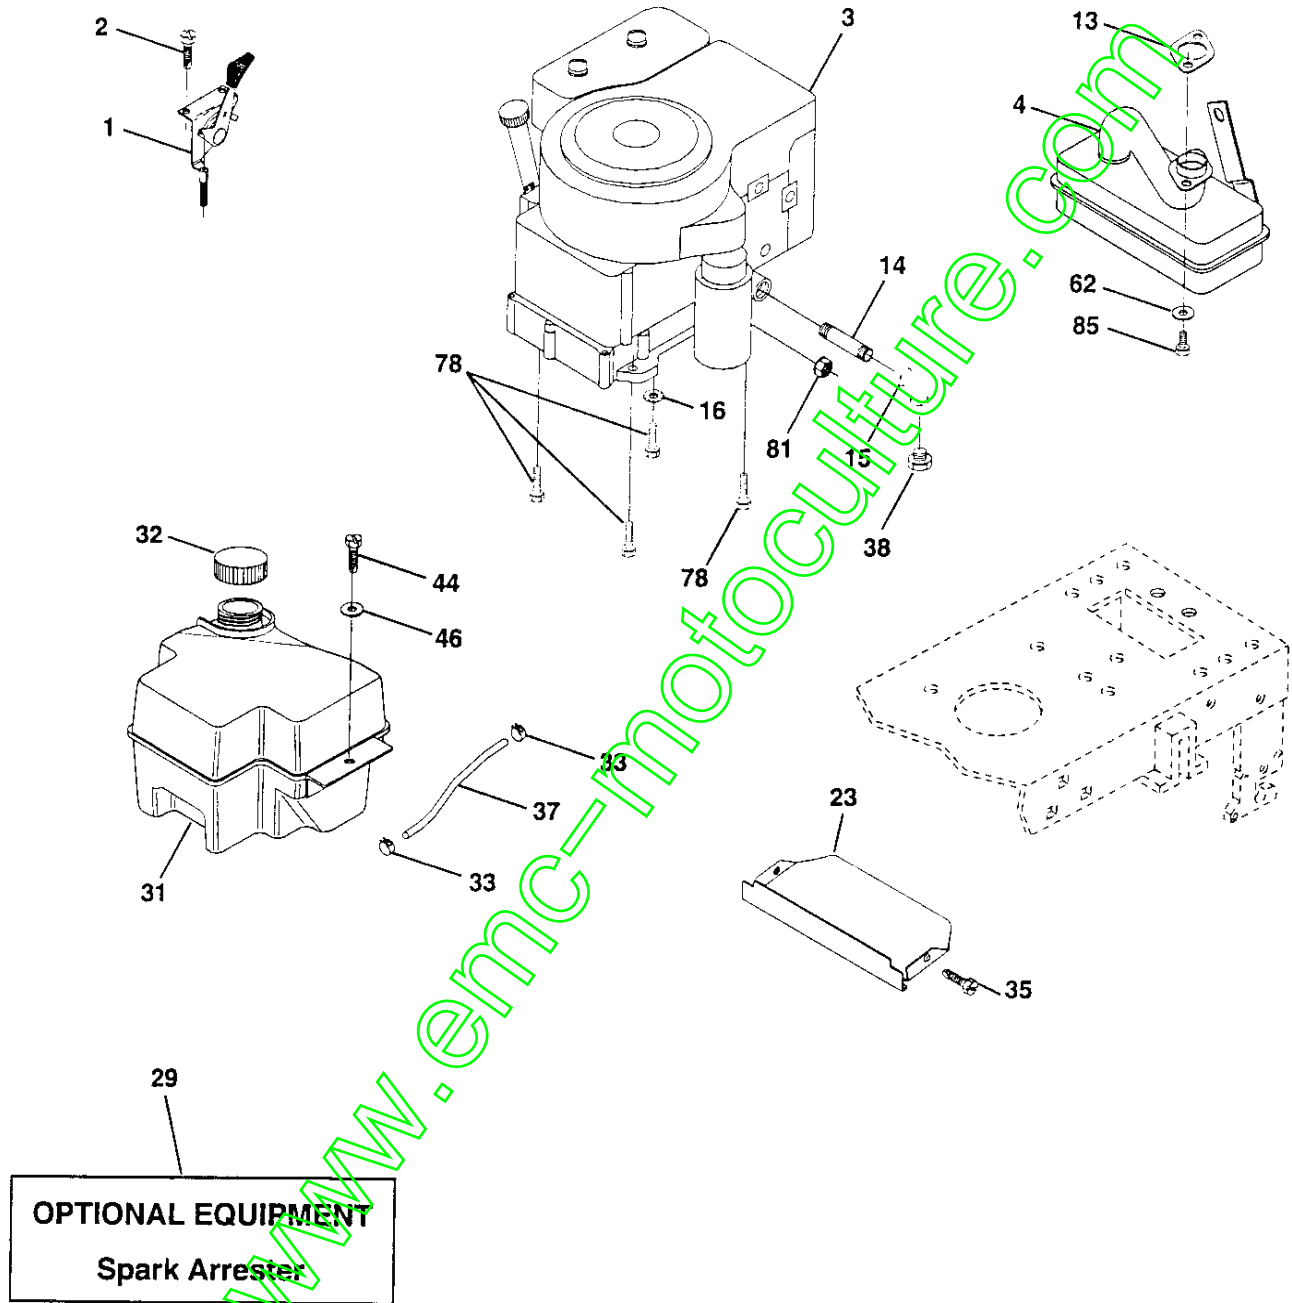

WHEELS & TIRES

KEY NO.	PART NO.	DESCRIPTION
1	532059192	Cap Value Tire
2	532065139	Stem Value
3	532106222	Tire F Ts 15 X 6 0 - 6 Service
4	532059904	Tube Inner Front #35060
5	532125121	Rim Asm 6"front Service
6	532124957	Fitting Grease
7	532124959	Bearing Flange
8	532125122	Rim Asm 8"rear Service
9	532124635	Tire R Ts 18 x 8.5-8 Service
10	532124926	Tube Rear 9 5 X 8 Service
11	532104757	Cap Axle Blk 1 50 X 1 00
--	532144334	Sealant, Tire (10 oz. tube)

NOTE: All component dimensions given in U.S. inches
1 inch = 25.4 mm

REPAIR PARTS

TRACTOR- -MODEL NO. BL1336RB (BL1336RBA) PRODUCT NO. 954 21 00-19 ENGINE

REPAIR PARTS

TRACTOR- -MODEL NO. BL1336RB (BL1336RBA) PRODUCT NO. 954 21 00-19
ENGINE