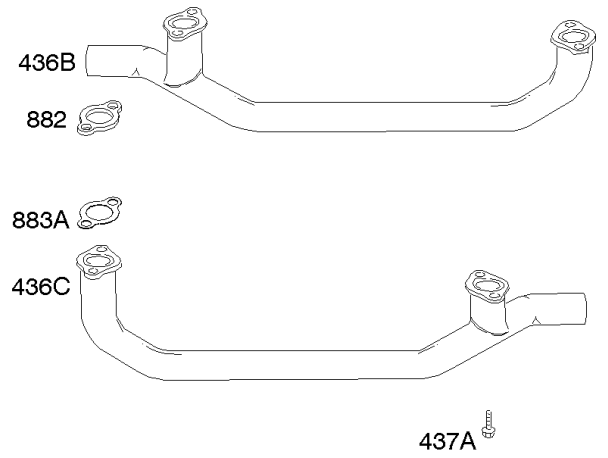

Exhaust Manifolds, Mufflers

REF NO	PART NO	QTY	DESCRIPTION
300B	498984S		MUFFLER
300F	807752		MUFFLER
300D	807953		MUFFLER
300E	807969		MUFFLER
346	690661		SCREW -(Spark Arrestor)
355	842122		WASHER -(Muffler Bracket)
436D	805778		MANIFOLD, Exhaust -(Wide Area Walker)
437A	691902		SCREW -(Exhaust Manifold) (M8x20mm Long)
437B	692062		SCREW -(Exhaust Manifold) (M8X18mm Long)
613	690297		SCREW -(Muffler)
676	393761		DEFLECTOR, Muffler -(Side Outlet)
676B	396903		DEFLECTOR, Muffler -(Direct Out)
677	690661		SCREW -(Muffler Deflector)
725	806102		SHIELD, Heat
728	690297		SCREW -(Heat Shield)
819A	692067		SCREW -(Muffler Bracket) (M6x12mm Long)
819D	692056		SCREW -(Muffler Bracket) (M8x14mm)
819C	692537		SCREW -(Muffler Bracket) (M6X16mm)
836	691982		SCREW -(Muffler Guard)
863	691513		BRACKET, Muffler
863B	806759		BRACKET, Muffler
882	692074		FLANGE, Exhaust
883A	691613		GASKET, Exhaust
994	392390		ARRESTOR, Spark