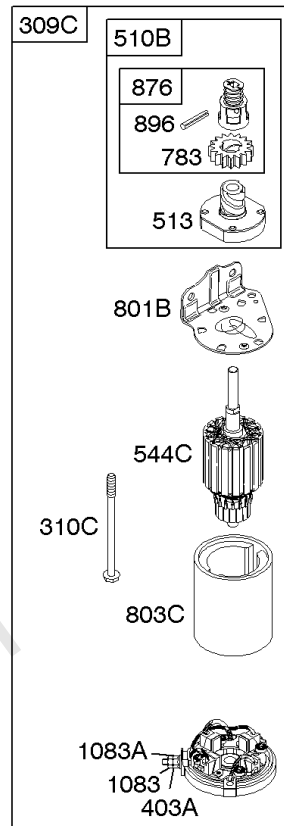

For Replacement Starter
Order Reference 309B.