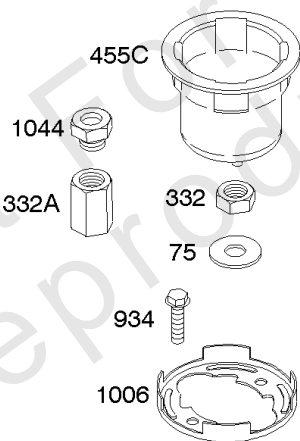

Flywheels, Fans, Rotating Screens

REF NO	PART NO	QTY	DESCRIPTION
23	808768		FLYWHEEL -(Steel Ring Gear)
23A	690921		FLYWHEEL -(Aluminum Ring Gear)
73	494439		SCREEN, Rotating
74	691647		SCREW -(Rotating Screen)
75	691490		WASHER -(Flywheel) -Used Before Code Date 95050100
332	690887		NUT -(Flywheel)
332A	805744		NUT -(Flywheel)
363	19203		PULLER, Flywheel
455C	690864		CUP, Flywheel
563	841233		SCREW -(Debris Screen Guard)
668A	691500		SPACER -(Rotating Screen)
668B	690737		BUSHING, Choke Shaft
726	SEE COMMENT		GASKET, Float Bowl -(Steel)(See Reference 23 for Service)
934	691058		SCREW -(Fan Retainer)
949	808030		GUARD, Debris Screen
1005	690911		FAN, Flywheel -Used Before Code Date 00121300
1005	809441		FAN, Flywheel -Used After Code Date 00121200
1006	690452		RETAINER, Fan
1044	805756		SCREW -(Flywheel)