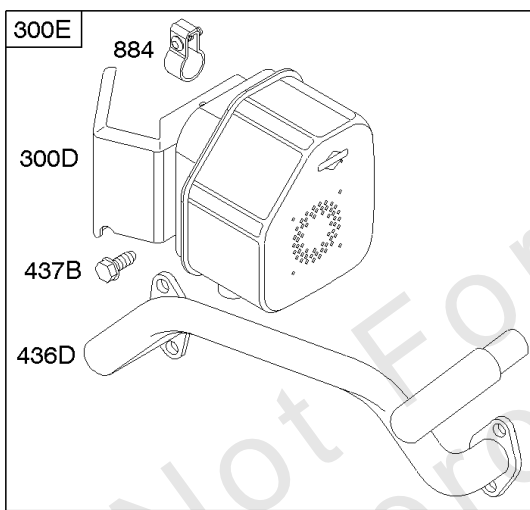

Exhaust Manifolds, Mufflers

REF NO	PART NO	QTY	DESCRIPTION
300B	498984S		MUFFLER
300F	807752		MUFFLER
300D	807953		MUFFLER
300E	807969		MUFFLER
346	690661		SCREW -(Spark Arrestor)
355	842122		WASHER -(Muffler Bracket)
436D	805778		MANIFOLD, Exhaust -(Wide Area Walker)
437A	691902		SCREW -(Exhaust Manifold) (M8x20mm Long)
437B	692062		SCREW -(Exhaust Manifold) (M8X18mm Long)
613	690297		SCREW -(Muffler)
676	393761		DEFLECTOR, Muffler -(Side Outlet)
676B	396903		DEFLECTOR, Muffler -(Direct Out)
677	690661		SCREW -(Muffler Deflector)
725	806102		SHIELD, Heat
728	690297		SCREW -(Heat Shield)
819A	692067		SCREW -(Muffler Bracket) (M6x12mm Long)
819D	692056		SCREW -(Muffler Bracket) (M8x14mm)
819C	692537		SCREW -(Muffler Bracket) (M6X16mm)
836	691982		SCREW -(Muffler Guard)
863	691513		BRACKET, Muffler
863B	806759		BRACKET, Muffler
882	692074		FLANGE, Exhaust
883A	691613		GASKET, Exhaust
994	392390		ARRESTOR, Spark