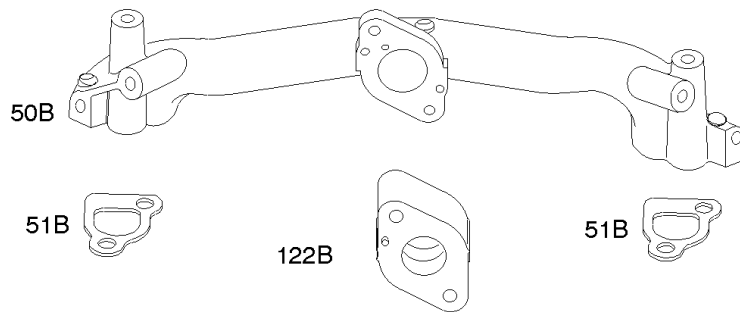

Not For
Reproduction

Camshaft, Crankshaft, Intake Manifold

REF NO	PART NO	QTY	DESCRIPTION
16B	809807		CRANKSHAFT -Used After Code Date 97043000
16B	807779		CRANKSHAFT -Used Before Code Date 97050100
46	691557		CAMSHAFT
50B	690754		MANIFOLD, Intake
51B	692035		GASKET, Intake -(Manifold/Heads)
54	690676		SCREW -(Intake Manifold)
122B	690748		SPACER, Carburetor
146	691639		KEY, Timing
357	691483		KEY, Drive Pulley
377	808095		KEY, Flywheel
654	690939		NUT -(Carburetor)
741	691530		GEAR, Timing
1025	690689		SPOOL, Governor
1130	690746		STUD -(Intake Manifold)