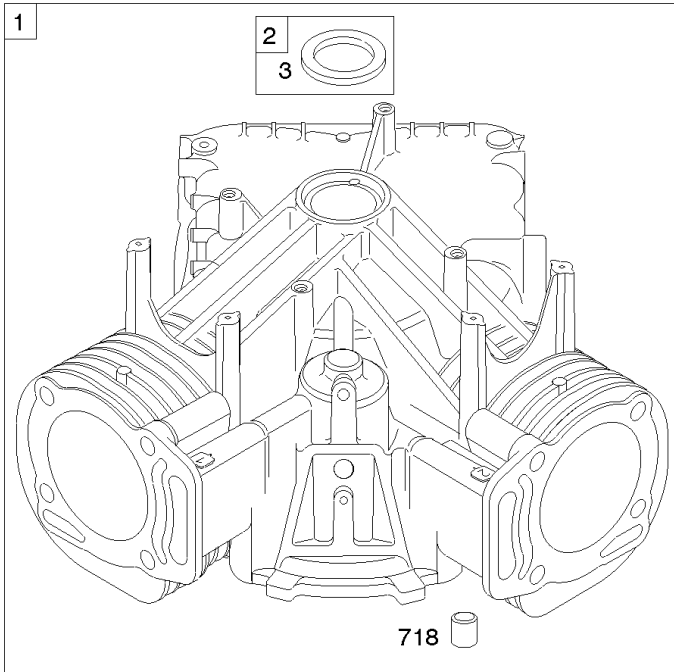

Cylinder, Piston/Rings/Connecting Rod

REF NO	PART NO	QTY	DESCRIPTION
1	692545		CYLINDER ASSEMBLY -Used After Code Date 97043000
1	807787		CYLINDER ASSEMBLY -Used Before Code Date 97050100
2	807687		KIT, Bushing/Seal -(Magneto Side) -Used Before Code Date 97050100
2	808534		KIT, Bushing/Seal -(Magneto Side) -Used After Code Date 97043000
3	805101S		SEAL, Oil -(Magneto Side)
8	808988		BREATHER ASSEMBLY
9	809094		GASKET, Breather
10	690751		SCREW -(Breather Assembly)
11	806083S		TUBE, Breather
11G	841022		TUBE, Breather
25A	808337		PISTON ASSEMBLY -(.020 Oversize)
25A	808336		PISTON ASSEMBLY -(.010 Oversize)
25A	808326		PISTON ASSEMBLY -(Standard)
26A	807995		SET, Ring -(.020 Oversize)
26A	807889		SET, Ring -(Standard)
27	690683		LOCK, Piston Pin
28A	807886		PIN, Piston -(Standard)
29	807803		ROD, Connecting -(.020 Undersize)
29	807900S		ROD, Connecting -(Standard)
32	690698		SCREW -(Connecting Rod)
572	690686		BAFFLE, Breather
601	841859		CLAMP, Hose -(Silver)
601	691038		CLAMP, Hose -(Black)
601	691522		CLAMP, Hose -(Black)
601	691638		CLAMP, Hose -(Vent Tube) (Fuel Line)
601	791850		CLAMP, Hose -(Green)
601	841597		CLAMP, Hose -(Oil Hose) (Black/Grey)
718	806469		PIN, Locating
1058	277107		MANUAL, Operator's
1319	794467		LABEL, Warning
1330	272144		MANUAL, Repair