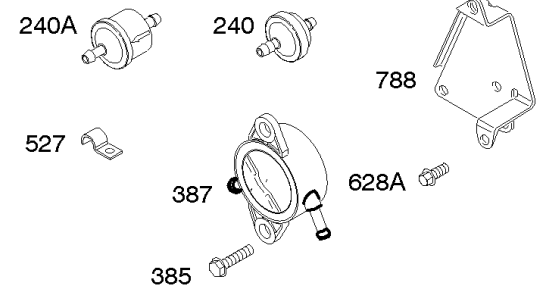

Carburetor #2

REF NO	PART NO	QTY	DESCRIPTION
51	691694		GASKET, Intake -(Manifold/Carburetor Spacer)
94A	808260		KIT, Idle Mixture -Used Before Code Date 95100100
94D	494923		VALVE, Idle Mixture -Used After Code Date 95093000
95A	94466		SCREW -(Throttle Valve)
97B	807909		SHAFT, Throttle
98A	494690		KIT, Idle Speed -(Idle Speed)
104A	231652		PIN, Float Hinge
105A	808023		VALVE, Float Needle
108A	224534		VALVE, Choke
109A	807911		SHAFT, Choke
118	231780		JET, Main -(High Altitude)
118A	807907		JET, Main -(High Altitude)
125B	SEE COMMENT		GASKET, Float Bowl -(Serviced By 808725 Carburetor Only)
130A	224533		VALVE, Throttle
133A	492283		FLOAT, Carburetor
137	806481		GASKET, Float Bowl
142A	231781		NOZZLE, Carburetor -(Standard)
187A	791745		LINE, Fuel -(Cut To Required Length)
187B	399254		LINE, Fuel -(Molded)
231A	94457		SCREW -(Choke Valve) (M2.6x4mm)
240	394358S		FILTER, Fuel
240A	84001895		FILTER, Fuel
254A	492274		DRAIN, Carburetor Bowl
276D	692343		WASHER, Sealing -(Float Bowl)
385	807084		SCREW -(Fuel Pump)
387	808656		PUMP, Fuel
527	690423		CLAMP, Tube
601	791850		CLAMP, Hose -(Green)
601	841597		CLAMP, Hose -(Oil Hose) (Black/Grey)
601	841859		CLAMP, Hose -(Silver)
601	691522		CLAMP, Hose -(Black)
601	691638		CLAMP, Hose -(Vent Tube) (Fuel Line)
601	691038		CLAMP, Hose -(Black)
628A	806660		SCREW -(Fuel Pump Bracket)
633A	808022		SEAL, Choke/Throttle Shaft
788	691559		BRACKET, Fuel Pump