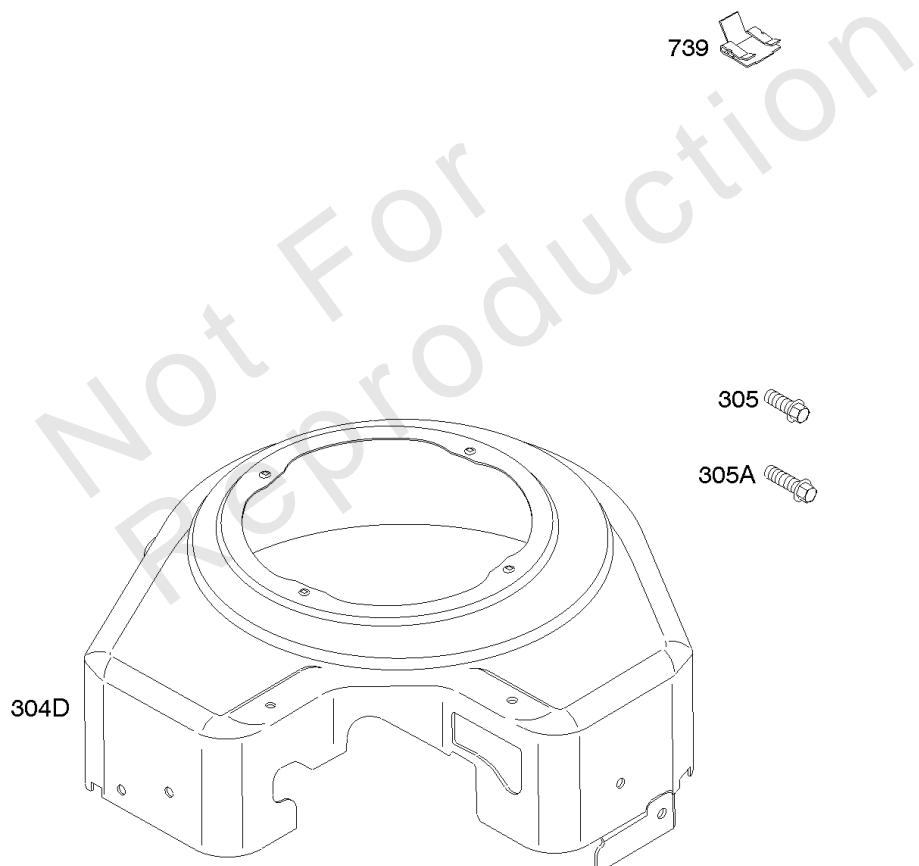

1036 EMISSIONS LABEL

Blower Housings

REF NO	PART NO	QTY	DESCRIPTION
304A	690929		HOUSING, Blower -(Black)
304A	690930		HOUSING, Blower -(Red)
305	692056		SCREW -(Blower Housing) (M8x14mm)
305A	692062		SCREW -(Blower Housing) (M8X18mm Long)
729	805827		CLIP, Wire -(Black)(Spring Steel)
729B	690586		CLIP, Wire -(Snap In)(Nylon)
739	690451		CLIP -(Debris)
1036	-----		Label-Emissions -(Available From A Briggs & Stratton Authorized Dealer)
1121	810056		NUT -(Fuel Pump Bracket)
1122	93410		SCREW -(Blower Housing Adapter)