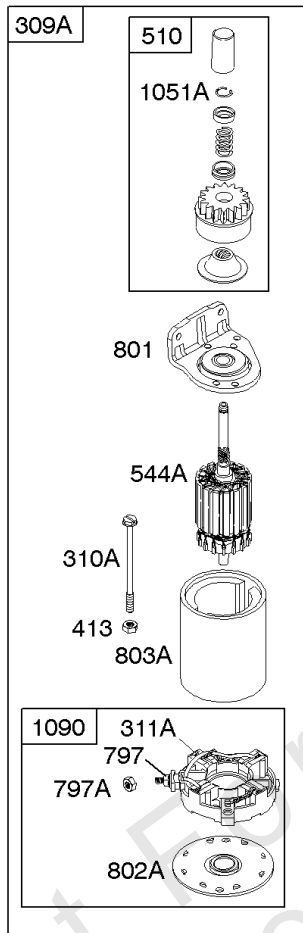

For Replacement Starter
Order Reference 309.