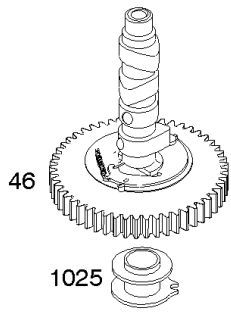

Not For
Reproduction

Camshaft, Crankshaft, Intake Manifold

REF NO	PART NO	QTY	DESCRIPTION
16B	809807		CRANKSHAFT -Used After Code Date 97043000
16B	807779		CRANKSHAFT -Used Before Code Date 97050100
46	691557		CAMSHAFT
50B	690754		MANIFOLD, Intake
51B	692035		GASKET, Intake -(Manifold/Heads)
54	690676		SCREW -(Intake Manifold)
122B	690748		SPACER, Carburetor
146	691639		KEY, Timing
357	691483		KEY, Drive Pulley
377	808095		KEY, Flywheel
654	690939		NUT -(Carburetor)
741	691530		GEAR, Timing
1025	690689		SPOOL, Governor
1130	690746		STUD -(Intake Manifold)