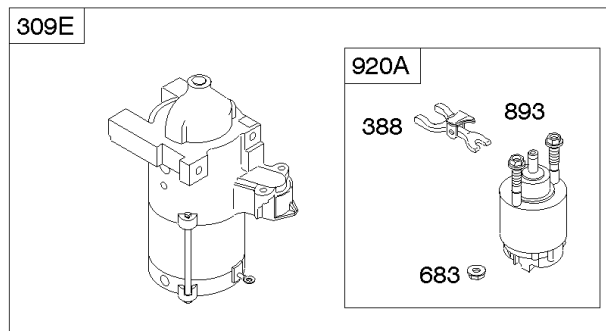

For Replacement Starter
Order Reference 309.

For Replacement Starter
Order Reference 309B.