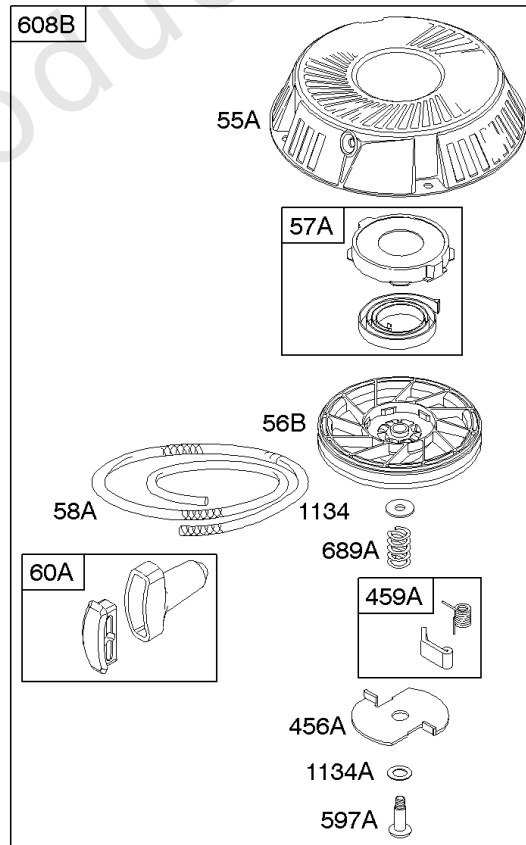

Not For
Reproduction

Rewind Starters

REF NO	PART NO	QTY	DESCRIPTION
55	691568		HOUSING, Rewind Starter
55A	492193		HOUSING, Rewind Starter
56	692085		PULLEY, Rope Starter
56B	281235		PULLEY, Rope Starter
57	692086		SPRING, Rewind Starter
57A	492194		SPRING, Rewind Starter
58	66574		ROPE, Starter -(Cut To Required Length)
58A	695002		ROPE, Starter -(Cut To Required Length)
59	805957		INSERT, Grip
60	808167		GRIP, Starter Rope
60A	490652		HANDLE, Starter Rope
65	691982		SCREW -(Rewind Starter)
318	841233		SCREW -(Mounting Bracket)
455B	807881		CUP, Flywheel
456	691529		PLATE, Pawl Friction
456A	224228		PLATE, Pawl Friction
459	808166		PAWL, Ratchet
459A	492431		PAWL, Ratchet
493	691503		BRACKET, Mounting
515	691528		SPRING, Pawl
597	690876		SCREW -(Pawl Friction Plate)
597A	94463		SCREW -(Pawl Friction Plate)
608	692102		STARTER, Rewind
608B	494926		STARTER, Rewind -(Eaton)
689A	262564		SPRING, Friction
773	690875		RETAINER -(Pawl Friction Plate)
1134	94464		WASHER -(Pawl Friction Plate) (Steel)
1134A	94462		WASHER -(Pawl Friction Plate) (Nylon)