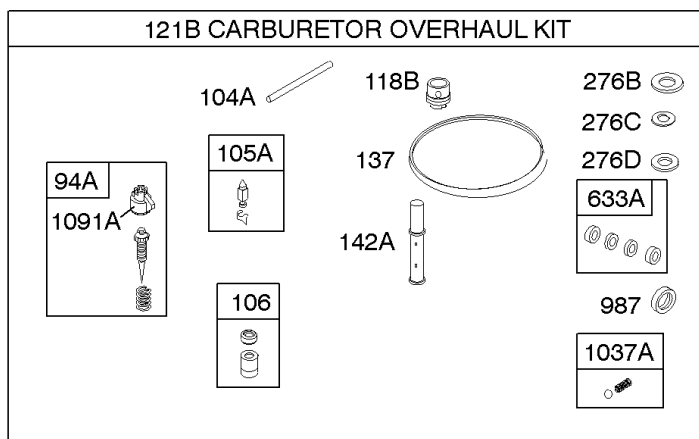

Carburetor Overhaul Kits/Sets, Engine Gasket Set, Valve Gasket Set

REF NO	PART NO	QTY	DESCRIPTION
3	805101S		SEAL, Oil -(Magneto Side)
7	690888		GASKET, Cylinder Head -(Graphoil) -Used After Code Date 96033100
7A	805653S		GASKET, Cylinder Head -(Metal) -Used Before Code Date 96040100
9	809094		GASKET, Breather
12	846487		GASKET, Crankcase
20	805049S		SEAL, Oil -(PTO Side)
51	691694		GASKET, Intake -(Manifold/Carburetor Spacer)
51B	692035		GASKET, Intake -(Manifold/Heads)
72	806480		TUBE, Jet
94A	808260		KIT, Idle Mixture -Used Before Code Date 95100100
104	690739		PIN, Float Hinge
104A	231652		PIN, Float Hinge
105	807706		VALVE, Float Needle
105A	808023		VALVE, Float Needle
106	-----		Seat-Inlet -(Sold In Kit Only)
117C	806471		JET, Main -(Standard) -Used After Code Date 98093000
117C	691554		JET, Main -(Standard) -Used Before Code Date 98100100
118B	809693		JET, Main -(High Altitude)
121A	842886		KIT, Carburetor Overhaul -Used After Code Date 98093000
121A	842887		KIT, Carburetor Overhaul -Used Before Code Date 98100100
121B	807917		KIT, Carburetor Overhaul -Used Before Code Date 95100100
121B	808263		KIT, Carburetor Overhaul -Used After Code Date 95093000
127	690731		PLUG, Welch -(6.9mm Diameter)
127A	690730		PLUG, Welch -(9mm Diameter)
137	806481		GASKET, Float Bowl
142A	231781		NOZZLE, Carburetor -(Standard)
142B	691555		NOZZLE, Carburetor -(Standard)
163	692081		GASKET, Air Cleaner -(Used With Metal Air Cleaner Base)
273	690681		SEAL, O-Ring -(Oil Pump)
276A	691766		WASHER, Sealing -(Rocker Cover) -Used Before Code Date 01120300
276A	807085		WASHER, Sealing -(Rocker Cover) -Used After Code Date 01120200