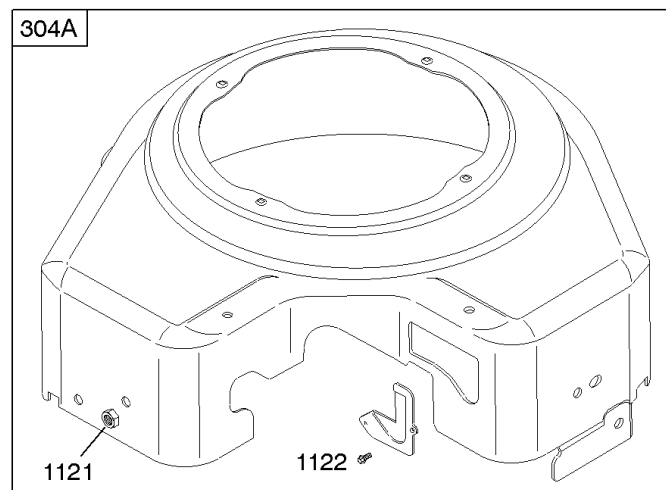

1036 EMISSIONS LABEL

Blower Housings

REF NO	PART NO	QTY	DESCRIPTION
304A	690929		HOUSING, Blower -(Black)
304A	690930		HOUSING, Blower -(Red)
305	692056		SCREW -(Blower Housing) (M8x14mm)
305A	692062		SCREW -(Blower Housing) (M8X18mm Long)
729	805827		CLIP, Wire -(Black)(Spring Steel)
729B	690586		CLIP, Wire -(Snap In)(Nylon)
739	690451		CLIP -(Debris)
1036	-----		Label-Emissions -(Available From A Briggs & Stratton Authorized Dealer)
1121	810056		NUT -(Fuel Pump Bracket)
1122	93410		SCREW -(Blower Housing Adapter)