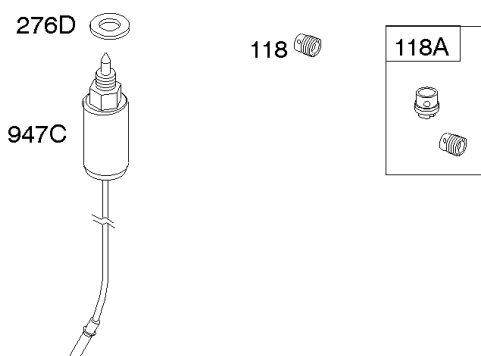

Carburetor #2

REF NO	PART NO	QTY	DESCRIPTION
918	393815		HOSE, Vacuum -(Cylinder To Impulse Pump)(Cut To Required Length)
947C	494312		SOLENOID, Fuel
955A	807914		PLUG, Carburetor
975A	807913		BOWL, Float
1037A	807915		BALL, Choke Locator
1091A	806054		CAP, Limiter

Not For Reproduction