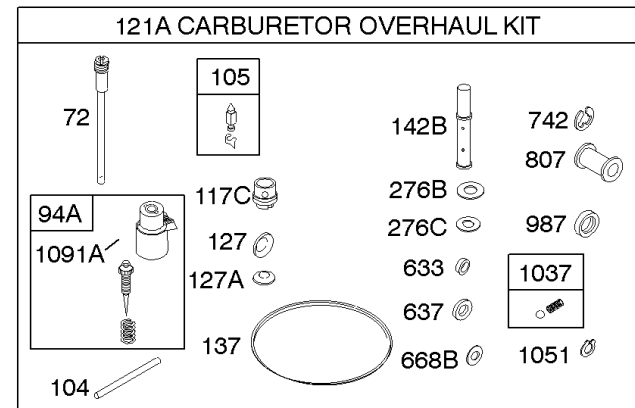

Carburetor Overhaul Kits/Sets, Engine Gasket Set, Valve Gasket Set

REF NO	PART NO	QTY	DESCRIPTION
276B	806476		WASHER, Sealing -(Fuel Solenoid)
276C	806477		WASHER, Sealing -(Pilot Jet)
276D	692343		WASHER, Sealing -(Float Bowl)
358A	808389		GASKET SET, Engine -Used Before Code Date 01120300
358A	841188		GASKET SET, Engine -Used After Code Date 01120200
439	692154		O-RING, Oil Gallery -(Crankcase Cover/Sump) or (Cylinder Assembly) -Used After Code Date 97043000
439	805198		SEAL, O-Ring -(Crankcase Cover/Sump) or (Cylinder Assembly) -Used Before Code Date 97050100
633	690738		SEAL, Choke/Throttle Shaft
633A	808022		SEAL, Choke/Throttle Shaft
637	690735		WASHER -(Throttle Shaft)
668B	690737		BUSHING, Choke Shaft
742	805578		RETAINER, E Ring -(Choke Shaft)
807	690733		SPACER -(Throttle)
812	692055		NUT -(Rocker Cover) -Used Before Code Date 01120300
868	691963		SEAL, Valve
883A	691613		GASKET, Exhaust
977	808325		SET, Carburetor Gasket -Used After Code Date 95093000
977A	807916		SET, Carburetor Gasket -Used Before Code Date 95100100
987	691548		SEAL, Choke/Throttle Shaft
988	692063		GASKET, Oil Adapter
1022	806039S		GASKET, Rocker Cover
1037	807717		BALL, Choke Locator
1037A	807915		BALL, Choke Locator
1051	690736		RING, Retaining -(Throttle Shaft)
1091A	806054		CAP, Limiter
1095A	808391		GASKET SET, Valve