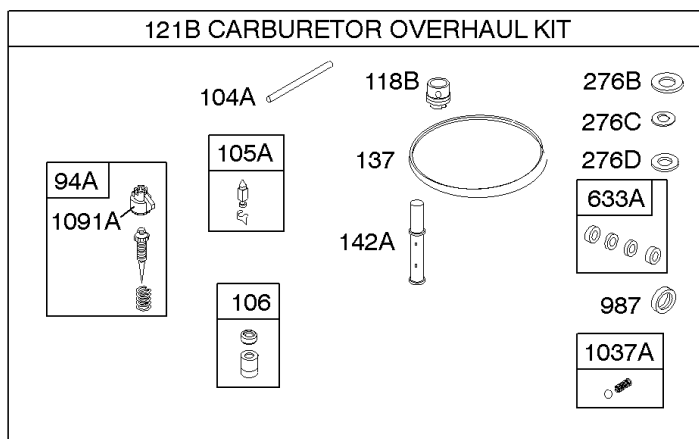

Carburetor Overhaul Kits/Sets, Engine Gasket Set, Valve Gasket Set

REF NO	PART NO	QTY	DESCRIPTION
276B	806476		WASHER, Sealing -(Fuel Solenoid)
276C	806477		WASHER, Sealing -(Pilot Jet)
276D	692343		WASHER, Sealing -(Float Bowl)
358A	808389		GASKET SET, Engine -Used Before Code Date 01120300
358A	841188		GASKET SET, Engine -Used After Code Date 01120200
439	692154		O-RING, Oil Gallery -(Crankcase Cover/Sump) or (Cylinder Assembly) -Used After Code Date 97043000
439	805198		SEAL, O-Ring -(Crankcase Cover/Sump) or (Cylinder Assembly) -Used Before Code Date 97050100
633	690738		SEAL, Choke/Throttle Shaft
633A	808022		SEAL, Choke/Throttle Shaft
637	690735		WASHER -(Throttle Shaft)
668B	690737		BUSHING, Choke Shaft
742	805578		RETAINER, E Ring -(Choke Shaft)
807	690733		SPACER -(Throttle)
812	692055		NUT -(Rocker Cover) -Used Before Code Date 01120300
868	691963		SEAL, Valve
883A	691613		GASKET, Exhaust
977	808325		SET, Carburetor Gasket -Used After Code Date 95093000
977A	807916		SET, Carburetor Gasket -Used Before Code Date 95100100
987	691548		SEAL, Choke/Throttle Shaft
988	692063		GASKET, Oil Adapter
1022	806039S		GASKET, Rocker Cover
1037	807717		BALL, Choke Locator
1037A	807915		BALL, Choke Locator
1051	690736		RING, Retaining -(Throttle Shaft)
1091A	806054		CAP, Limiter
1095A	808391		GASKET SET, Valve