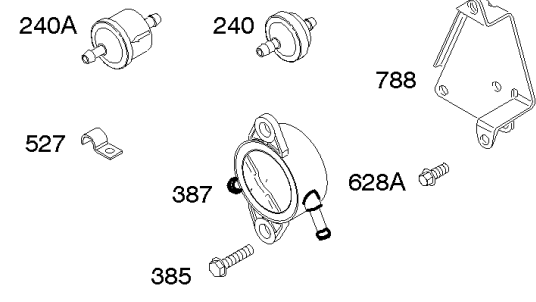

Carburetor #2

REF NO	PART NO	QTY	DESCRIPTION
918	393815		HOSE, Vacuum -(Cylinder To Impulse Pump)(Cut To Required Length)
947C	494312		SOLENOID, Fuel
955A	807914		PLUG, Carburetor
975A	807913		BOWL, Float
1037A	807915		BALL, Choke Locator
1091A	806054		CAP, Limiter

Not For Reproduction