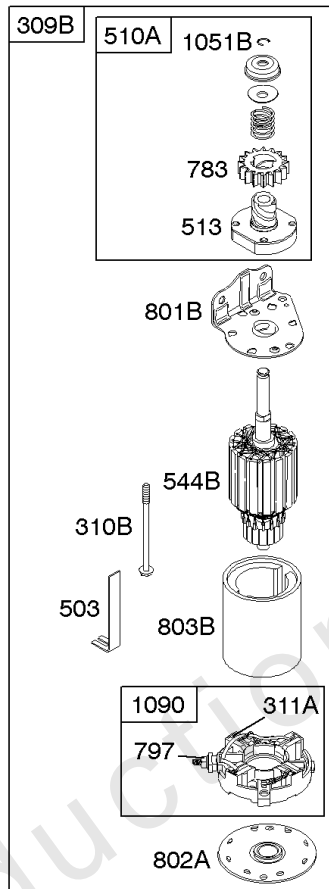

For Replacement Starter
Order Reference 309B.