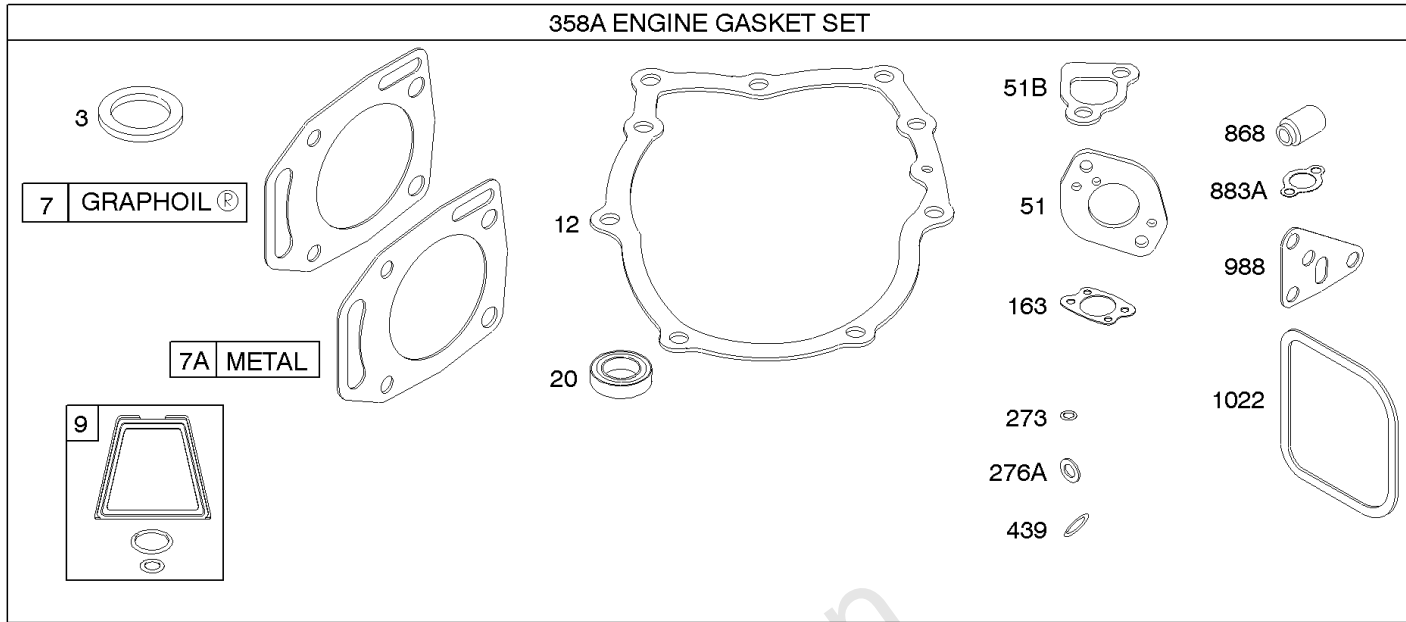

Carburetor Overhaul Kits/Sets, Engine Gasket Set, Valve Gasket Set

REF NO	PART NO	QTY	DESCRIPTION
276B	806476		WASHER, Sealing -(Fuel Solenoid)
276C	806477		WASHER, Sealing -(Pilot Jet)
276D	692343		WASHER, Sealing -(Float Bowl)
358A	808389		GASKET SET, Engine -Used Before Code Date 01120300
358A	841188		GASKET SET, Engine -Used After Code Date 01120200
439	692154		O-RING, Oil Gallery -(Crankcase Cover/Sump) or (Cylinder Assembly) -Used After Code Date 97043000
439	805198		SEAL, O-Ring -(Crankcase Cover/Sump) or (Cylinder Assembly) -Used Before Code Date 97050100
633	690738		SEAL, Choke/Throttle Shaft
633A	808022		SEAL, Choke/Throttle Shaft
637	690735		WASHER -(Throttle Shaft)
668B	690737		BUSHING, Choke Shaft
742	805578		RETAINER, E Ring -(Choke Shaft)
807	690733		SPACER -(Throttle)
812	692055		NUT -(Rocker Cover) -Used Before Code Date 01120300
868	691963		SEAL, Valve
883A	691613		GASKET, Exhaust
977	808325		SET, Carburetor Gasket -Used After Code Date 95093000
977A	807916		SET, Carburetor Gasket -Used Before Code Date 95100100
987	691548		SEAL, Choke/Throttle Shaft
988	692063		GASKET, Oil Adapter
1022	806039S		GASKET, Rocker Cover
1037	807717		BALL, Choke Locator
1037A	807915		BALL, Choke Locator
1051	690736		RING, Retaining -(Throttle Shaft)
1091A	806054		CAP, Limiter
1095A	808391		GASKET SET, Valve