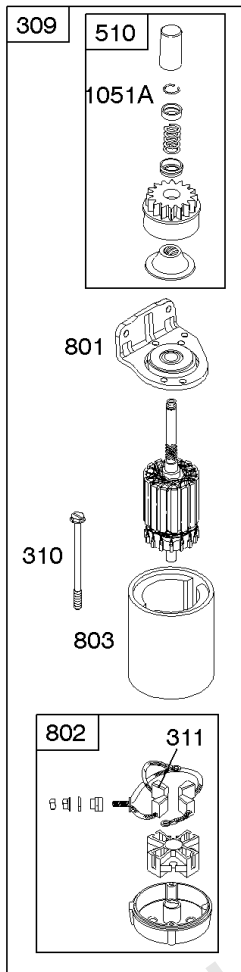

For Replacement Starter
Order Reference 309.