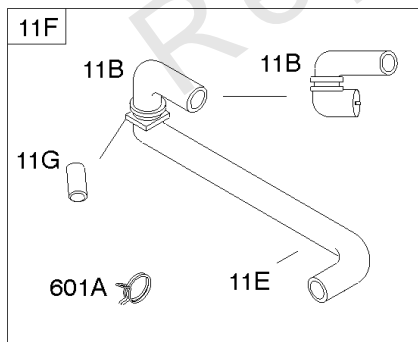

Crankcase Cover/Sump, Lubrication

REF NO	PART NO	QTY	DESCRIPTION
737	690679		SCREW -(Oil Filter Adapter)
816	690706		WASHER -(Oil Filter Adapter)
829	841999		HOSE/CLAMP ASSEMBLY
842	691870		SEAL, O-Ring -(Dipstick Tube)
988	692063		GASKET, Oil Adapter
988A	690687		GASKET, Oil Adapter
1017	690878		SCREEN, Oil Pump
1024	693186		PUMP, Oil
1027	842921		FILTER, Oil
1028	808235		ADAPTER, Oil Filter
1135	806497		WASHER -(Crankcase Cover/Sump)

Not For Reproduction

Cylinder Heads, Rocker Covers

REF NO	PART NO	QTY	DESCRIPTION
5	809185		HEAD, Cylinder -(Cylinder 1)
5A	809186		HEAD, Cylinder -(Cylinder 2)
6	805193		WASHER -(Cylinder Head) -Used Before Code Date 94050100
7	690888		GASKET, Cylinder Head -(Graphoil) -Used After Code Date 96033100
7A	805653S		GASKET, Cylinder Head -(Metal) -Used Before Code Date 96040100
13	692059		SCREW -(Cylinder Head) (86mm)
33	807681		VALVE, Exhaust
34	807680		VALVE, Intake
35	692084		SPRING, Valve -(Intake)
36	692084		SPRING, Valve -(Exhaust)
40	692058		RETAINER, Valve
42	807683		KEEPER, Valve
45	690977		TAPPET, Valve
192	807623		ADJUSTER, Rocker Arm
276A	691766		WASHER, Sealing -(Rocker Cover) -Used Before Code Date 01120300
276A	807085		WASHER, Sealing -(Rocker Cover) -Used After Code Date 01120200
337	792015		PLUG, Spark
383	19374S		WRENCH, Spark Plug
635	692076		BOOT, Spark Plug
830	809157		STUD, Rocker Arm -(Rocker Arm) -Used After Code Date 01120200
830A	691497		STUD, Rocker Arm -(Rocker Arm) -Used Before Code Date 01120300
868	691963		SEAL, Valve
871	692057		BUSHING, Valve Guide
1022	806039S		GASKET, Rocker Cover
1023A	691558		COVER, Rocker -(Cylinder 1) (With Fuel Pump)
1023C	690758		COVER, Rocker
1023B	691494		COVER, Rocker
1026	691836		ROD, Push -(Intake)(Steel)
1026	691758		ROD, Push -(Exhaust)(Aluminum)
1029	807323		ARM, Rocker
1030	691496		SUPPORT, Rocker Arm
1031	690693		SHAFT, Rocker Arm
1100	791959		PIVOT, Rocker Arm
1254	807084		SCREW -(Rocker Arm Stud) -Used After Code Date 01120200