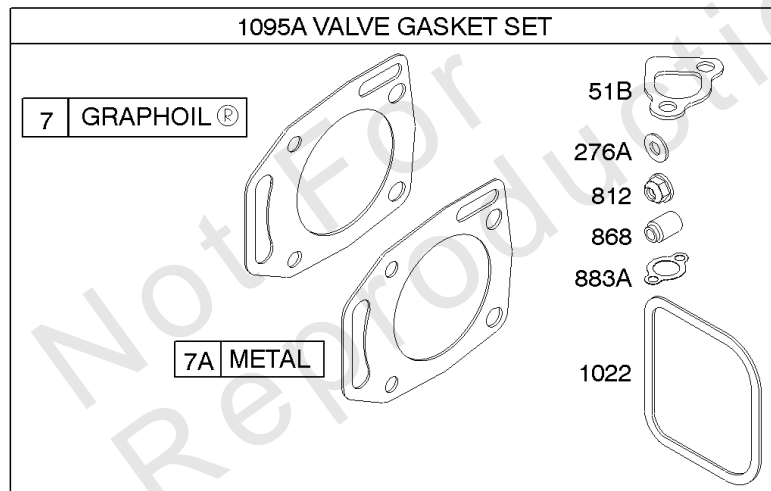

Carburetor Overhaul Kits/Sets, Engine Gasket Set, Valve Gasket Set

REF NO	PART NO	QTY	DESCRIPTION
276B	806476		WASHER, Sealing -(Fuel Solenoid)
276C	806477		WASHER, Sealing -(Pilot Jet)
276D	692343		WASHER, Sealing -(Float Bowl)
358A	808389		GASKET SET, Engine -Used Before Code Date 01120300
358A	841188		GASKET SET, Engine -Used After Code Date 01120200
439	692154		O-RING, Oil Gallery -(Crankcase Cover/Sump) or (Cylinder Assembly) -Used After Code Date 97043000
439	805198		SEAL, O-Ring -(Crankcase Cover/Sump) or (Cylinder Assembly) -Used Before Code Date 97050100
633	690738		SEAL, Choke/Throttle Shaft
633A	808022		SEAL, Choke/Throttle Shaft
637	690735		WASHER -(Throttle Shaft)
668B	690737		BUSHING, Choke Shaft
742	805578		RETAINER, E Ring -(Choke Shaft)
807	690733		SPACER -(Throttle)
812	692055		NUT -(Rocker Cover) -Used Before Code Date 01120300
868	691963		SEAL, Valve
883A	691613		GASKET, Exhaust
977	808325		SET, Carburetor Gasket -Used After Code Date 95093000
977A	807916		SET, Carburetor Gasket -Used Before Code Date 95100100
987	691548		SEAL, Choke/Throttle Shaft
988	692063		GASKET, Oil Adapter
1022	806039S		GASKET, Rocker Cover
1037	807717		BALL, Choke Locator
1037A	807915		BALL, Choke Locator
1051	690736		RING, Retaining -(Throttle Shaft)
1091A	806054		CAP, Limiter
1095A	808391		GASKET SET, Valve