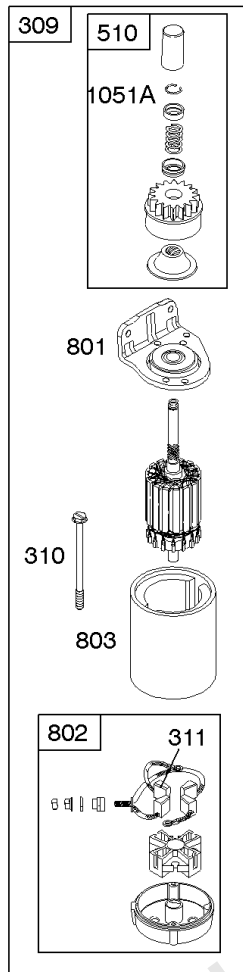

For Replacement Starter
Order Reference 309.