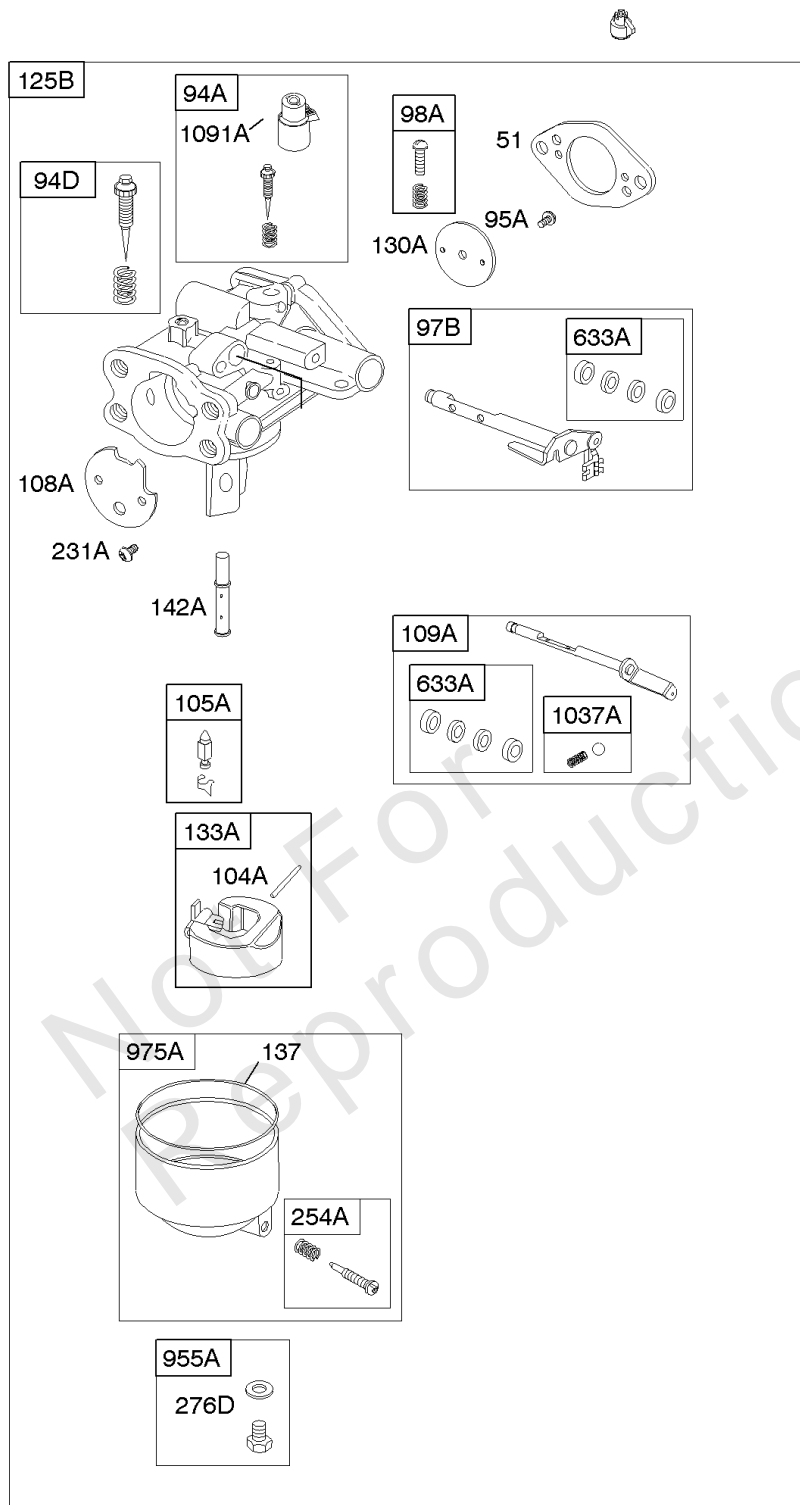

Carburetor #2

REF NO	PART NO	QTY	DESCRIPTION
51	691694		GASKET, Intake -(Manifold/Carburetor Spacer)
94A	808260		KIT, Idle Mixture -Used Before Code Date 95100100
94D	494923		VALVE, Idle Mixture -Used After Code Date 95093000
95A	94466		SCREW -(Throttle Valve)
97B	807909		SHAFT, Throttle
98A	494690		KIT, Idle Speed -(Idle Speed)
104A	231652		PIN, Float Hinge
105A	808023		VALVE, Float Needle
108A	224534		VALVE, Choke
109A	807911		SHAFT, Choke
118	231780		JET, Main -(High Altitude)
118A	807907		JET, Main -(High Altitude)
125B	SEE COMMENT		GASKET, Float Bowl -(Serviced By 808725 Carburetor Only)
130A	224533		VALVE, Throttle
133A	492283		FLOAT, Carburetor
137	806481		GASKET, Float Bowl
142A	231781		NOZZLE, Carburetor -(Standard)
187A	791745		LINE, Fuel -(Cut To Required Length)
187B	399254		LINE, Fuel -(Molded)
231A	94457		SCREW -(Choke Valve) (M2.6x4mm)
240	394358S		FILTER, Fuel
240A	84001895		FILTER, Fuel
254A	492274		DRAIN, Carburetor Bowl
276D	692343		WASHER, Sealing -(Float Bowl)
385	807084		SCREW -(Fuel Pump)
387	808656		PUMP, Fuel
527	690423		CLAMP, Tube
601	791850		CLAMP, Hose -(Green)
601	841597		CLAMP, Hose -(Oil Hose) (Black/Grey)
601	841859		CLAMP, Hose -(Silver)
601	691522		CLAMP, Hose -(Black)
601	691638		CLAMP, Hose -(Vent Tube) (Fuel Line)
601	691038		CLAMP, Hose -(Black)
628A	806660		SCREW -(Fuel Pump Bracket)
633A	808022		SEAL, Choke/Throttle Shaft
788	691559		BRACKET, Fuel Pump