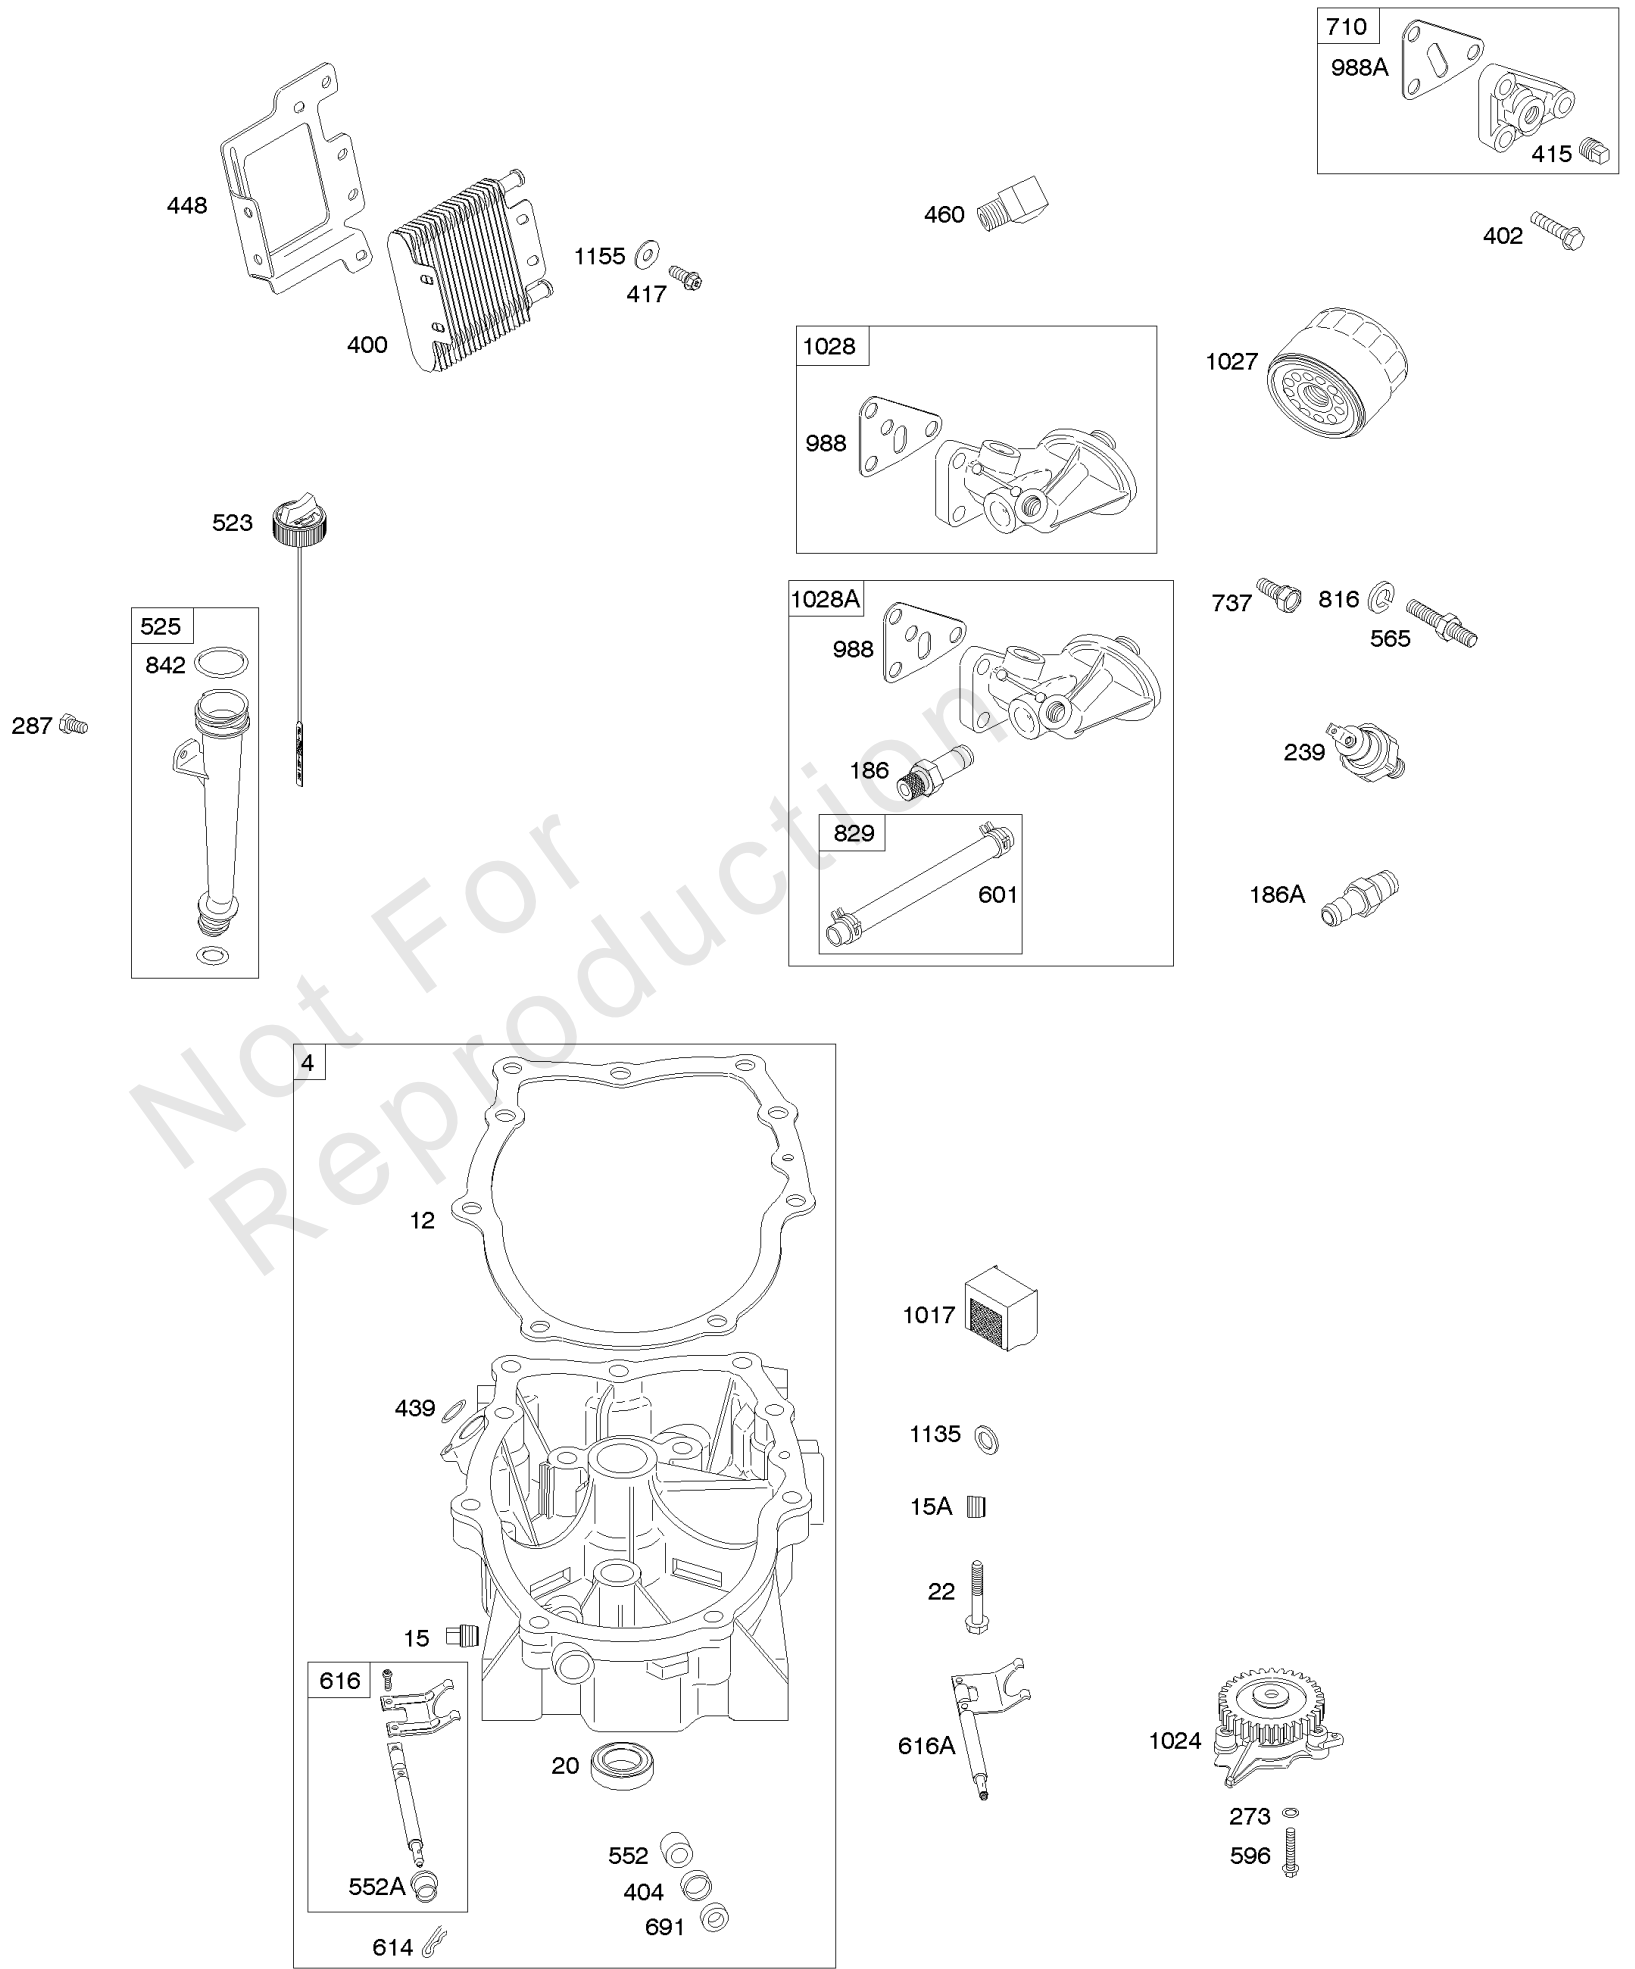

Crankcase Cover/Sump, Lubrication

REF NO	PART NO	QTY	DESCRIPTION
737	690679		SCREW -(Oil Filter Adapter)
816	690706		WASHER -(Oil Filter Adapter)
829	841999		HOSE/CLAMP ASSEMBLY
842	691870		SEAL, O-Ring -(Dipstick Tube)
988	692063		GASKET, Oil Adapter
988A	690687		GASKET, Oil Adapter
1017	690878		SCREEN, Oil Pump
1024	693186		PUMP, Oil
1027	842921		FILTER, Oil
1028	808235		ADAPTER, Oil Filter
1135	806497		WASHER -(Crankcase Cover/Sump)

Not For Reproduction