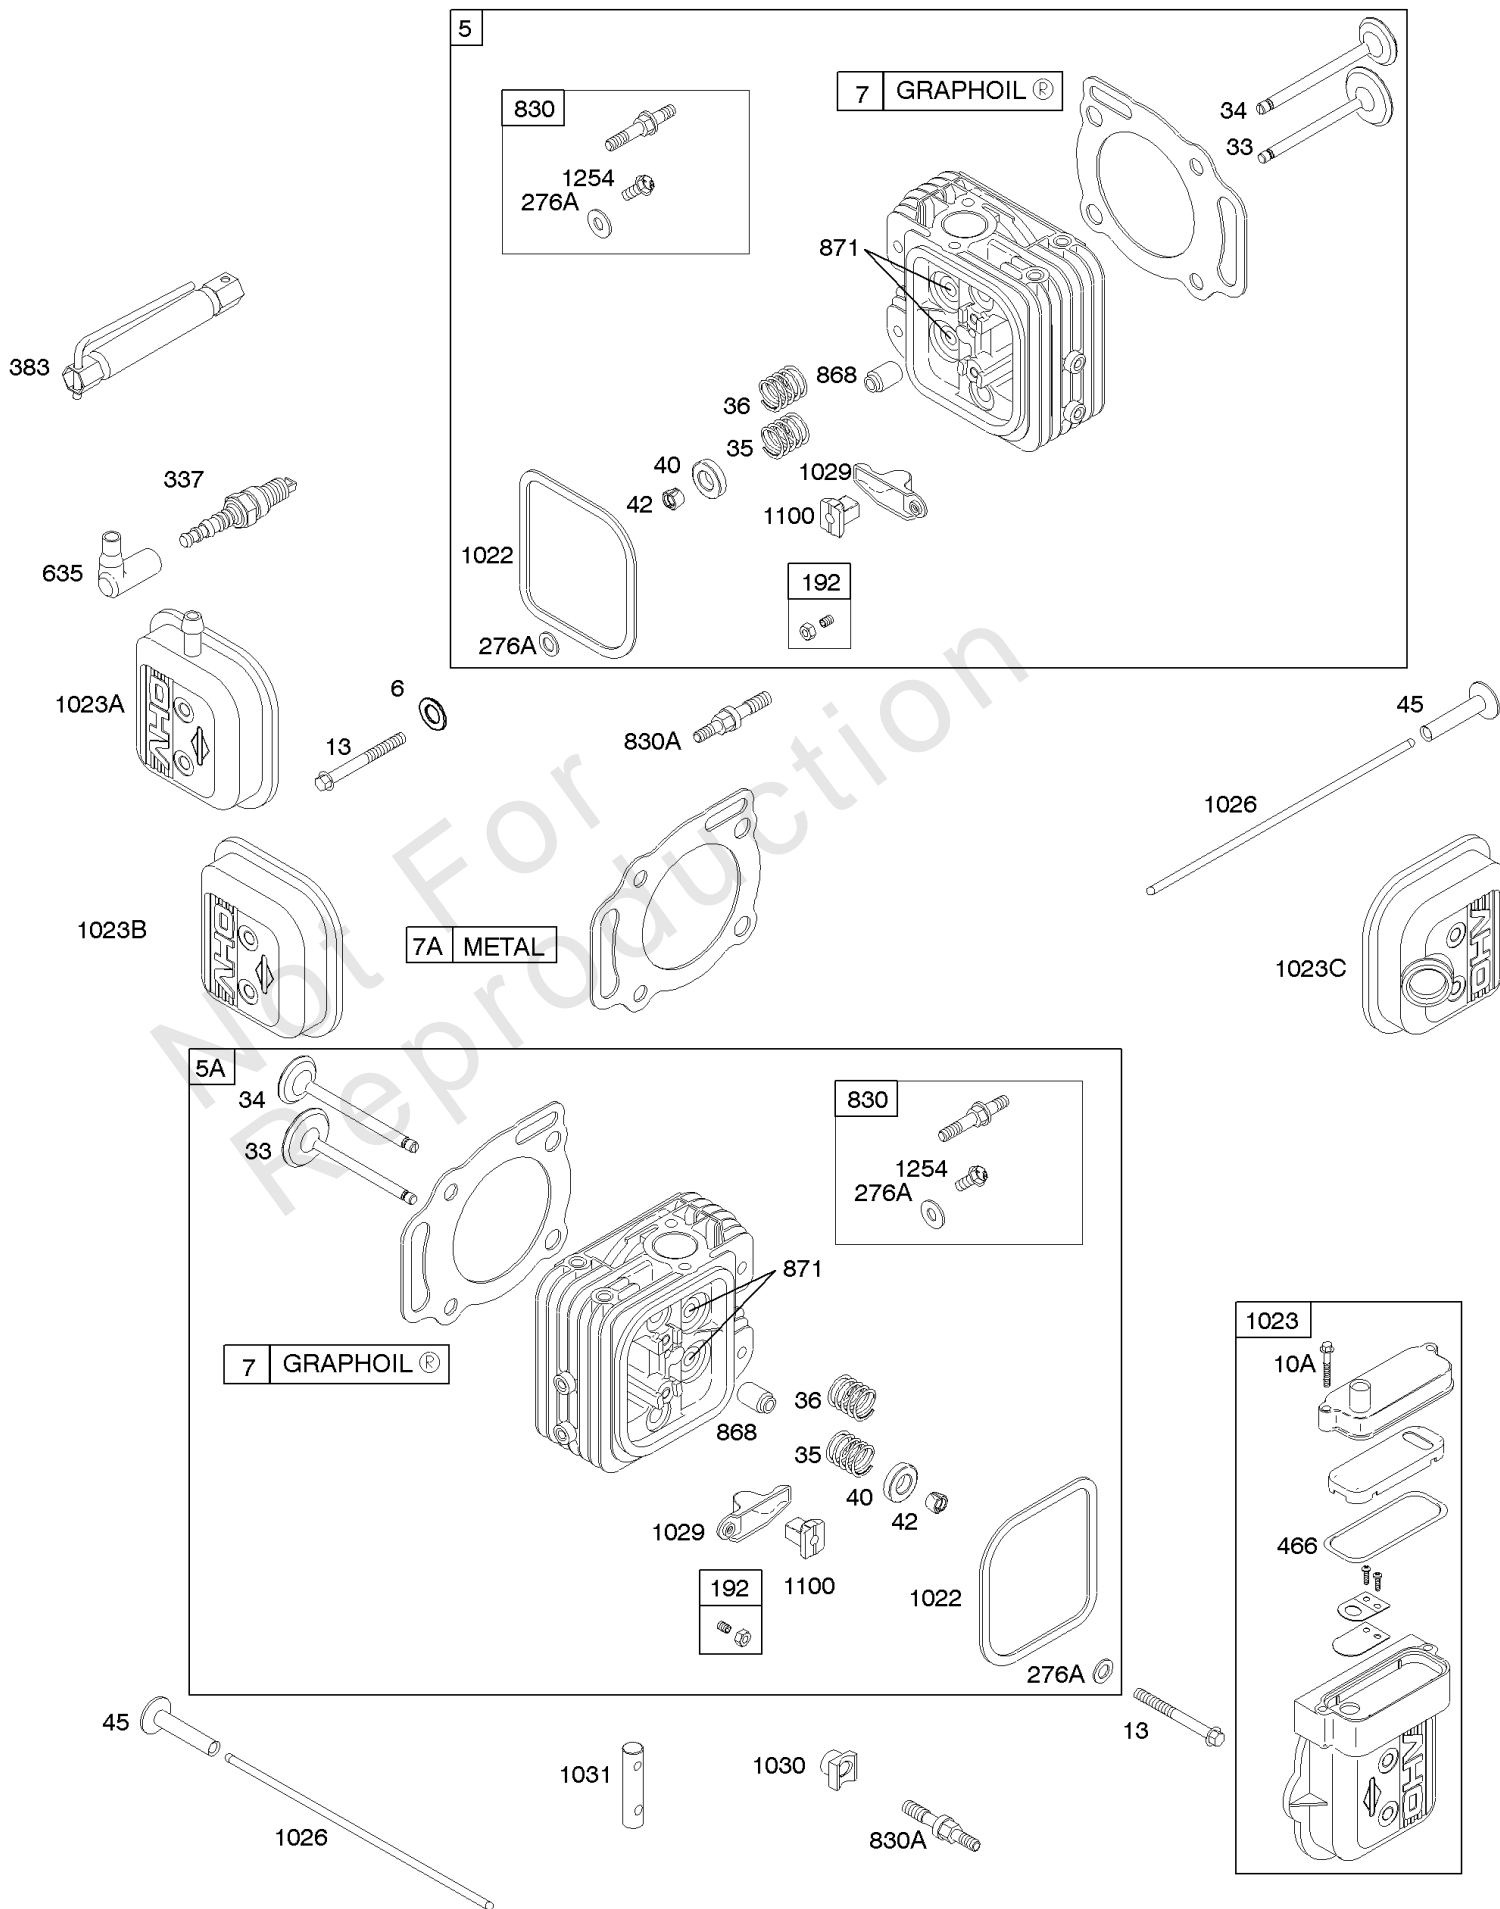

Cylinder Heads, Rocker Covers

REF NO	PART NO	QTY	DESCRIPTION
5	809185		HEAD, Cylinder -(Cylinder 1)
5A	809186		HEAD, Cylinder -(Cylinder 2)
6	805193		WASHER -(Cylinder Head) -Used Before Code Date 94050100
7	690888		GASKET, Cylinder Head -(Graphoil) -Used After Code Date 96033100
7A	805653S		GASKET, Cylinder Head -(Metal) -Used Before Code Date 96040100
13	692059		SCREW -(Cylinder Head) (86mm)
33	807681		VALVE, Exhaust
34	807680		VALVE, Intake
35	692084		SPRING, Valve -(Intake)
36	692084		SPRING, Valve -(Exhaust)
40	692058		RETAINER, Valve
42	807683		KEEPER, Valve
45	690977		TAPPET, Valve
192	807623		ADJUSTER, Rocker Arm
276A	691766		WASHER, Sealing -(Rocker Cover) -Used Before Code Date 01120300
276A	807085		WASHER, Sealing -(Rocker Cover) -Used After Code Date 01120200
337	792015		PLUG, Spark
383	19374S		WRENCH, Spark Plug
635	692076		BOOT, Spark Plug
830	809157		STUD, Rocker Arm -(Rocker Arm) -Used After Code Date 01120200
830A	691497		STUD, Rocker Arm -(Rocker Arm) -Used Before Code Date 01120300
868	691963		SEAL, Valve
871	692057		BUSHING, Valve Guide
1022	806039S		GASKET, Rocker Cover
1023A	691558		COVER, Rocker -(Cylinder 1) (With Fuel Pump)
1023C	690758		COVER, Rocker
1023B	691494		COVER, Rocker
1026	691836		ROD, Push -(Intake)(Steel)
1026	691758		ROD, Push -(Exhaust)(Aluminum)
1029	807323		ARM, Rocker
1030	691496		SUPPORT, Rocker Arm
1031	690693		SHAFT, Rocker Arm
1100	791959		PIVOT, Rocker Arm
1254	807084		SCREW -(Rocker Arm Stud) -Used After Code Date 01120200