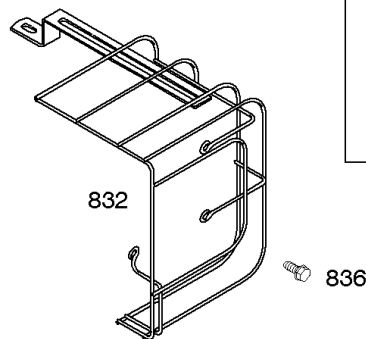

Exhaust Manifolds, Mufflers

REF NO	PART NO	QTY	DESCRIPTION
300B	498984S		MUFFLER
300F	807752		MUFFLER
300D	807953		MUFFLER
300E	807969		MUFFLER
346	690661		SCREW -(Spark Arrestor)
355	842122		WASHER -(Muffler Bracket)
436D	805778		MANIFOLD, Exhaust -(Wide Area Walker)
437A	691902		SCREW -(Exhaust Manifold) (M8x20mm Long)
437B	692062		SCREW -(Exhaust Manifold) (M8X18mm Long)
613	690297		SCREW -(Muffler)
676	393761		DEFLECTOR, Muffler -(Side Outlet)
676B	396903		DEFLECTOR, Muffler -(Direct Out)
677	690661		SCREW -(Muffler Deflector)
725	806102		SHIELD, Heat
728	690297		SCREW -(Heat Shield)
819A	692067		SCREW -(Muffler Bracket) (M6x12mm Long)
819D	692056		SCREW -(Muffler Bracket) (M8x14mm)
819C	692537		SCREW -(Muffler Bracket) (M6X16mm)
836	691982		SCREW -(Muffler Guard)
863	691513		BRACKET, Muffler
863B	806759		BRACKET, Muffler
882	692074		FLANGE, Exhaust
883A	691613		GASKET, Exhaust
994	392390		ARRESTOR, Spark