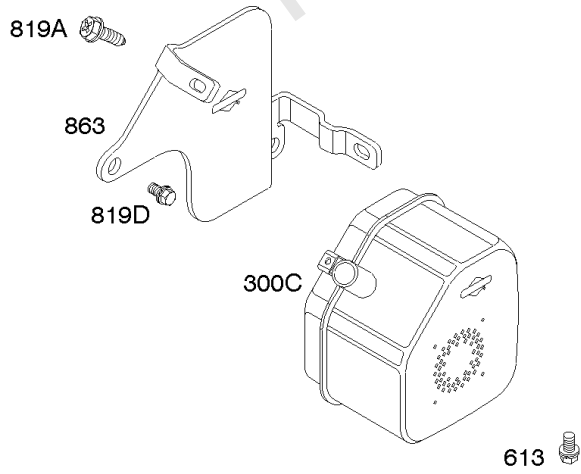

Exhaust Manifolds, Mufflers

REF NO	PART NO	QTY	DESCRIPTION
300B	498984S		MUFFLER
300F	807752		MUFFLER
300D	807953		MUFFLER
300E	807969		MUFFLER
346	690661		SCREW -(Spark Arrestor)
355	842122		WASHER -(Muffler Bracket)
436D	805778		MANIFOLD, Exhaust -(Wide Area Walker)
437A	691902		SCREW -(Exhaust Manifold) (M8x20mm Long)
437B	692062		SCREW -(Exhaust Manifold) (M8X18mm Long)
613	690297		SCREW -(Muffler)
676	393761		DEFLECTOR, Muffler -(Side Outlet)
676B	396903		DEFLECTOR, Muffler -(Direct Out)
677	690661		SCREW -(Muffler Deflector)
725	806102		SHIELD, Heat
728	690297		SCREW -(Heat Shield)
819A	692067		SCREW -(Muffler Bracket) (M6x12mm Long)
819D	692056		SCREW -(Muffler Bracket) (M8x14mm)
819C	692537		SCREW -(Muffler Bracket) (M6X16mm)
836	691982		SCREW -(Muffler Guard)
863	691513		BRACKET, Muffler
863B	806759		BRACKET, Muffler
882	692074		FLANGE, Exhaust
883A	691613		GASKET, Exhaust
994	392390		ARRESTOR, Spark