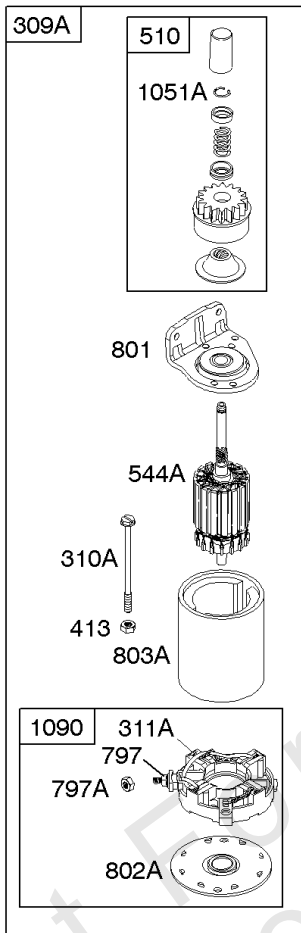

For Replacement Starter
Order Reference 309.