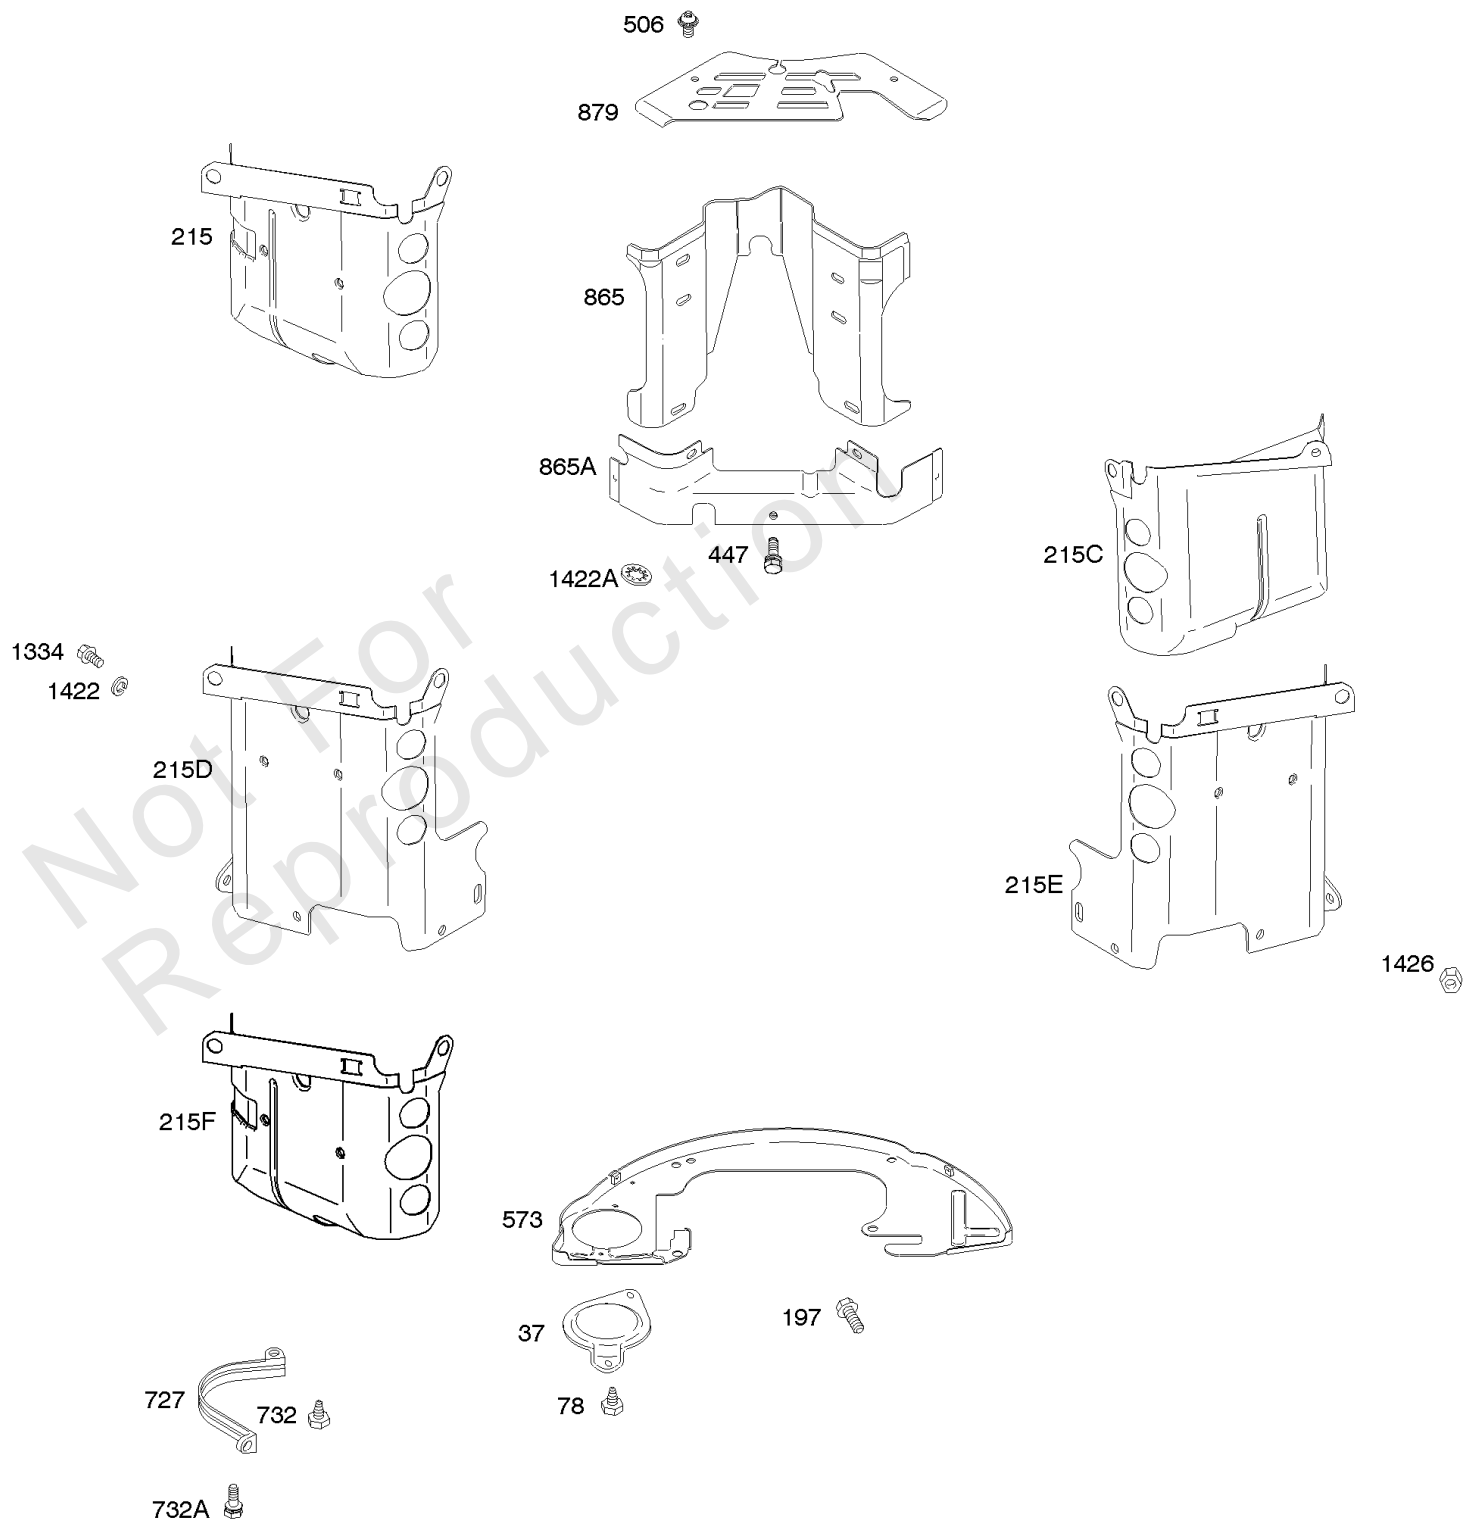

Parts Manual

Mfg. No: 350777-1034-A1

Model Components	Page
Air Cleaners.	4
Air Guides, Back Plates.	6
Alternator, Controls, Governor Spring, Ignition, Wire.	8
Blower Housings.	12
Camshaft, Crankshaft, Intake Manifold.	14
Carburetor #1.	16
Carburetor #2.	20
Carburetor Overhaul Kits/Sets, Engine Gasket Set, Valve Gasket Set.	24
Crankcase Cover/Sump, Lubrication.	28
Cylinder Heads, Rocker Covers.	32
Cylinder, Piston/Rings/Connecting Rod.	34
Electric Starters.	36
Exhaust Manifolds, Mufflers.	40
Flywheels, Fans, Rotating Screens.	42
Replacement Engine - US & Canada.	44
Rewind Starters.	45

Not For
Reproduction

Air Cleaners

REF NO	PART NO	QTY	DESCRIPTION
161	691561		BASE, Air Cleaner -(Metal)
163	692081		GASKET, Air Cleaner -(Used With Metal Air Cleaner Base)
163A	692052		GASKET, Air Cleaner -(Used With Plastic Air Cleaner Base)
185	690939		NUT -(Air Cleaner Base)
445	394018S		FILTER, A/C Cartridge
445A	805113		FILTER, A/C Cartridge
467	691985		KNOB, Air Cleaner Cover
467A	690895		KNOB, Air Cleaner Cover
643	692079		RETAINER, Air Filter
711	690699		SCREW -(Carburetor Shield)
711A	807084		SCREW -(Carburetor Shield)
711B	841233		SCREW -(Carburetor Shield)
717	692542		STRAP/STUD, Air Cleaner Mounting
717A	690896		STRAP/STUD, Air Cleaner Mounting
875	690894		BASE, Air Cleaner -(Plastic)
961	690872		SCREW -(Air Cleaner Bracket) -Used After Code Date 97103100
961A	841233		SCREW -(Air Cleaner Bracket)
967	272490S		FILTER, Pre Cleaner -(Round)
968	699959		COVER, Air Cleaner -(Used With Metal Air Cleaner Base)
968A	690694		COVER, Air Cleaner -(Used With Plastic Air Cleaner Base)
971C	691492		SCREW -(Air Cleaner Base) (Remote Choke)
996	691577		SHIELD, Carburetor
996A	690696		SHIELD, Carburetor
1004	690743		DUCT, Air -(Used With Metal Air Cleaner Base)
1004A	692538		DUCT, Air -(Used With Plastic Air Cleaner Base)