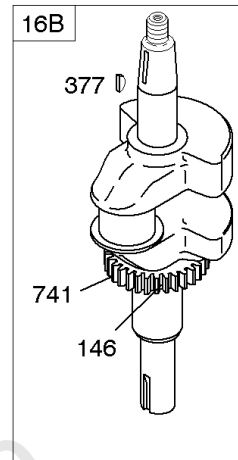

Not For
Reproduction

Camshaft, Crankshaft, Intake Manifold

REF NO	PART NO	QTY	DESCRIPTION
16B	809807		CRANKSHAFT -Used After Code Date 97043000
16B	807779		CRANKSHAFT -Used Before Code Date 97050100
46	691557		CAMSHAFT
50B	690754		MANIFOLD, Intake
51B	692035		GASKET, Intake -(Manifold/Heads)
54	690676		SCREW -(Intake Manifold)
122B	690748		SPACER, Carburetor
146	691639		KEY, Timing
357	691483		KEY, Drive Pulley
377	808095		KEY, Flywheel
654	690939		NUT -(Carburetor)
741	691530		GEAR, Timing
1025	690689		SPOOL, Governor
1130	690746		STUD -(Intake Manifold)