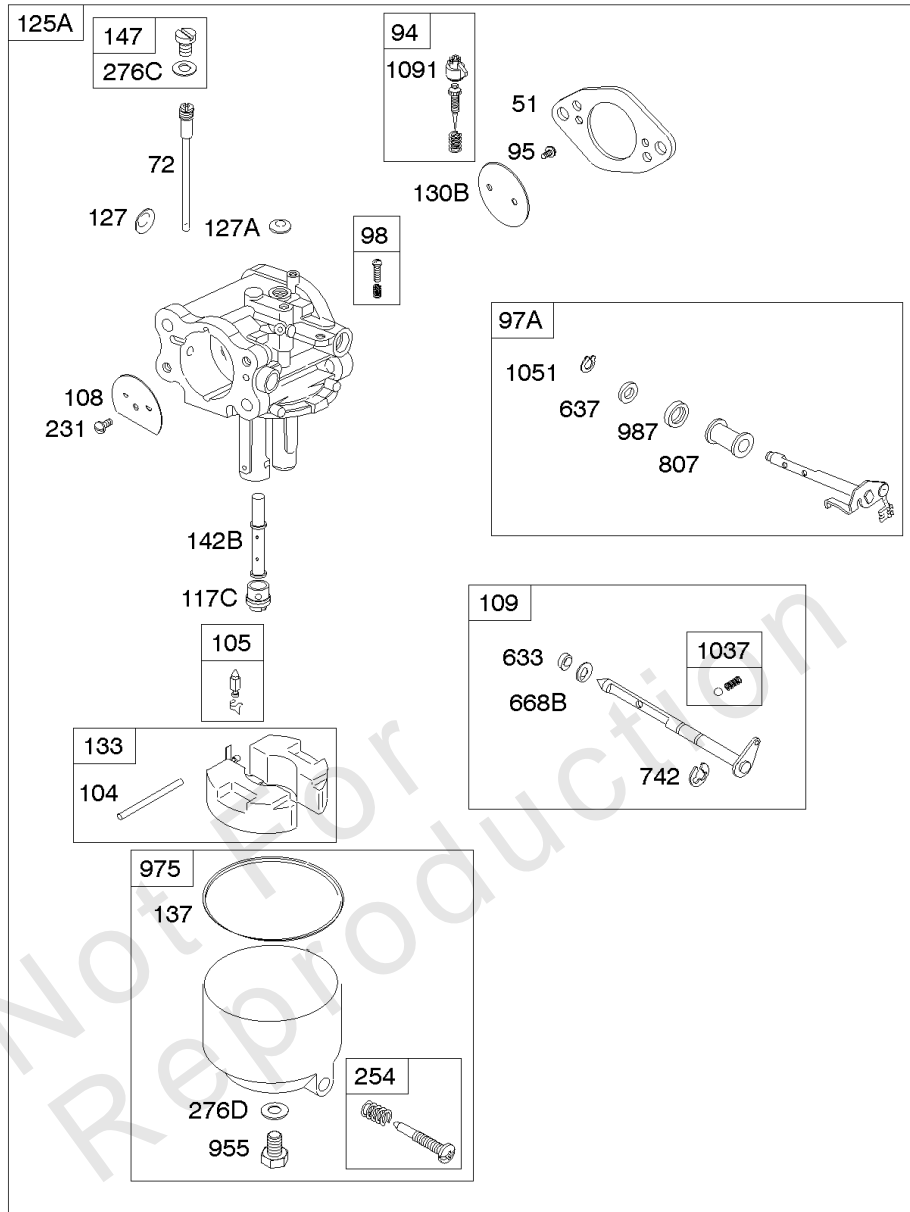

Not For
Reproduction

Camshaft, Crankshaft, Intake Manifold

REF NO	PART NO	QTY	DESCRIPTION
16B	809807		CRANKSHAFT -Used After Code Date 97043000
16B	807779		CRANKSHAFT -Used Before Code Date 97050100
46	691557		CAMSHAFT
50B	690754		MANIFOLD, Intake
51B	692035		GASKET, Intake -(Manifold/Heads)
54	690676		SCREW -(Intake Manifold)
122B	690748		SPACER, Carburetor
146	691639		KEY, Timing
357	691483		KEY, Drive Pulley
377	808095		KEY, Flywheel
654	690939		NUT -(Carburetor)
741	691530		GEAR, Timing
1025	690689		SPOOL, Governor
1130	690746		STUD -(Intake Manifold)

Carburetor #1

REF NO	PART NO	QTY	DESCRIPTION
51	691694		GASKET, Intake -(Manifold/Carburetor Spacer)
72	806480		TUBE, Jet
94	808258		VALVE, Idle Mixture -Used Before Code Date 96010800
94B	808374		KIT, Idle Mixture -Used After Code Date 96010700
95	690728		SCREW -(Throttle Valve)
97A	808375		SHAFT, Throttle
98	807705		KIT, Idle Speed -(Idle Speed)
104	690739		PIN, Float Hinge
105	807706		VALVE, Float Needle
108	690729		VALVE, Choke
109	807711		SHAFT, Choke
117C	806471		JET, Main -(Standard) -Used After Code Date 98093000
117C	691554		JET, Main -(Standard) -Used Before Code Date 98100100
118B	809693		JET, Main -(High Altitude)
125A	808725		CARBURETOR
127	690731		PLUG, Welch -(6.9mm Diameter)
127A	690730		PLUG, Welch -(9mm Diameter)
130B	806470		VALVE, Throttle -Used After Code Date 98062600
130B	690732		VALVE, Throttle -Used Before Code Date 98062700
133	807710		FLOAT, Carburetor
137	806481		GASKET, Float Bowl
142B	691555		NOZZLE, Carburetor -(Standard)
147	807714		PLUG, Carburetor -(Low Speed)
231	690728		SCREW -(Choke Valve) (M3x4mm)
254	807713		DRAIN, Carburetor Bowl
276B	806476		WASHER, Sealing -(Fuel Solenoid)
276D	692343		WASHER, Sealing -(Float Bowl)
276C	806477		WASHER, Sealing -(Pilot Jet)
601	691638		CLAMP, Hose -(Vent Tube) (Fuel Line)
601	791850		CLAMP, Hose -(Green)
601	841597		CLAMP, Hose -(Oil Hose) (Black/Grey)
601	841859		CLAMP, Hose -(Silver)
601	691038		CLAMP, Hose -(Black)