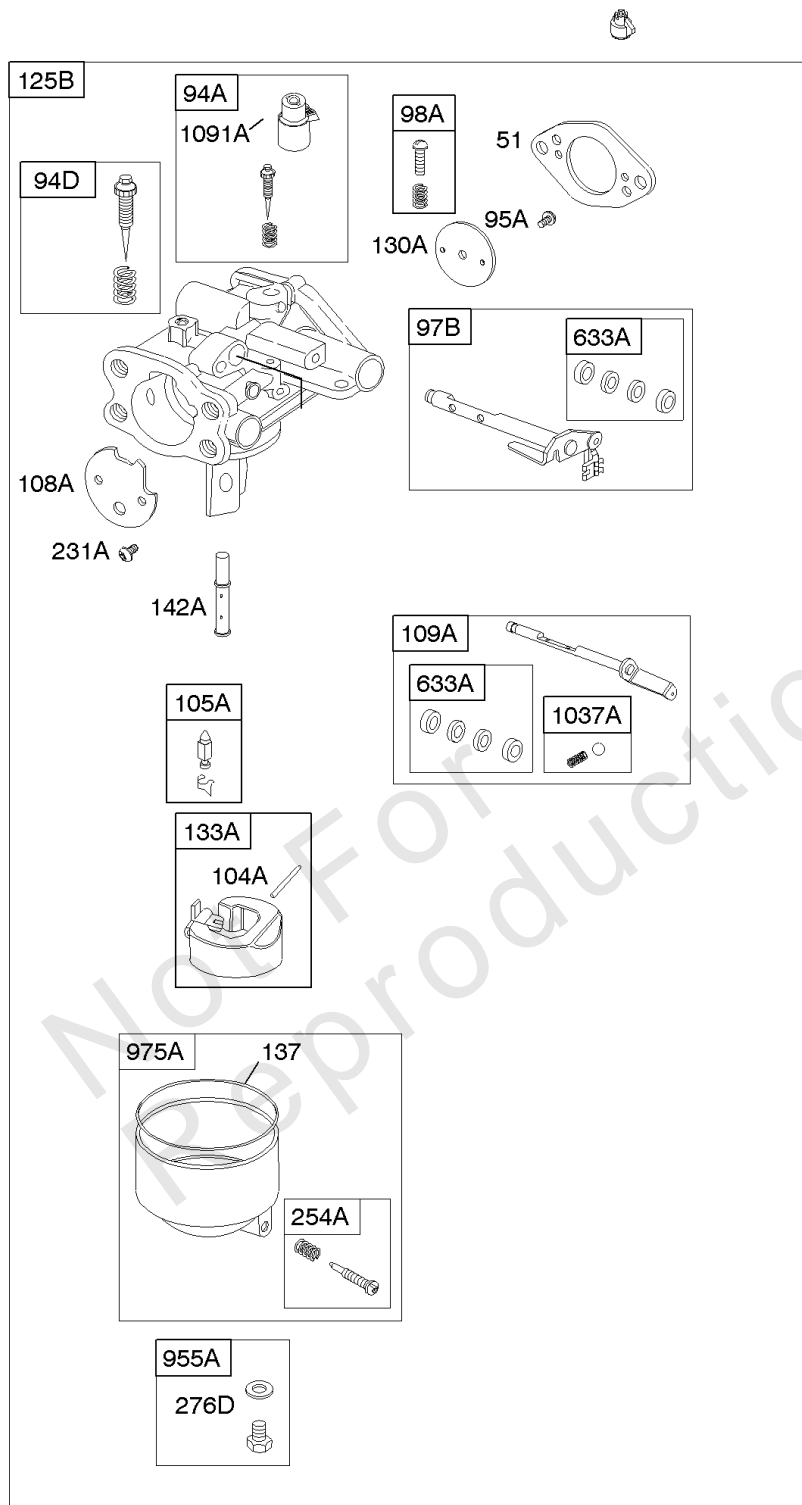

Carburetor #2

REF NO	PART NO	QTY	DESCRIPTION
918	393815		HOSE, Vacuum -(Cylinder To Impulse Pump)(Cut To Required Length)
947C	494312		SOLENOID, Fuel
955A	807914		PLUG, Carburetor
975A	807913		BOWL, Float
1037A	807915		BALL, Choke Locator
1091A	806054		CAP, Limiter

Not For Reproduction