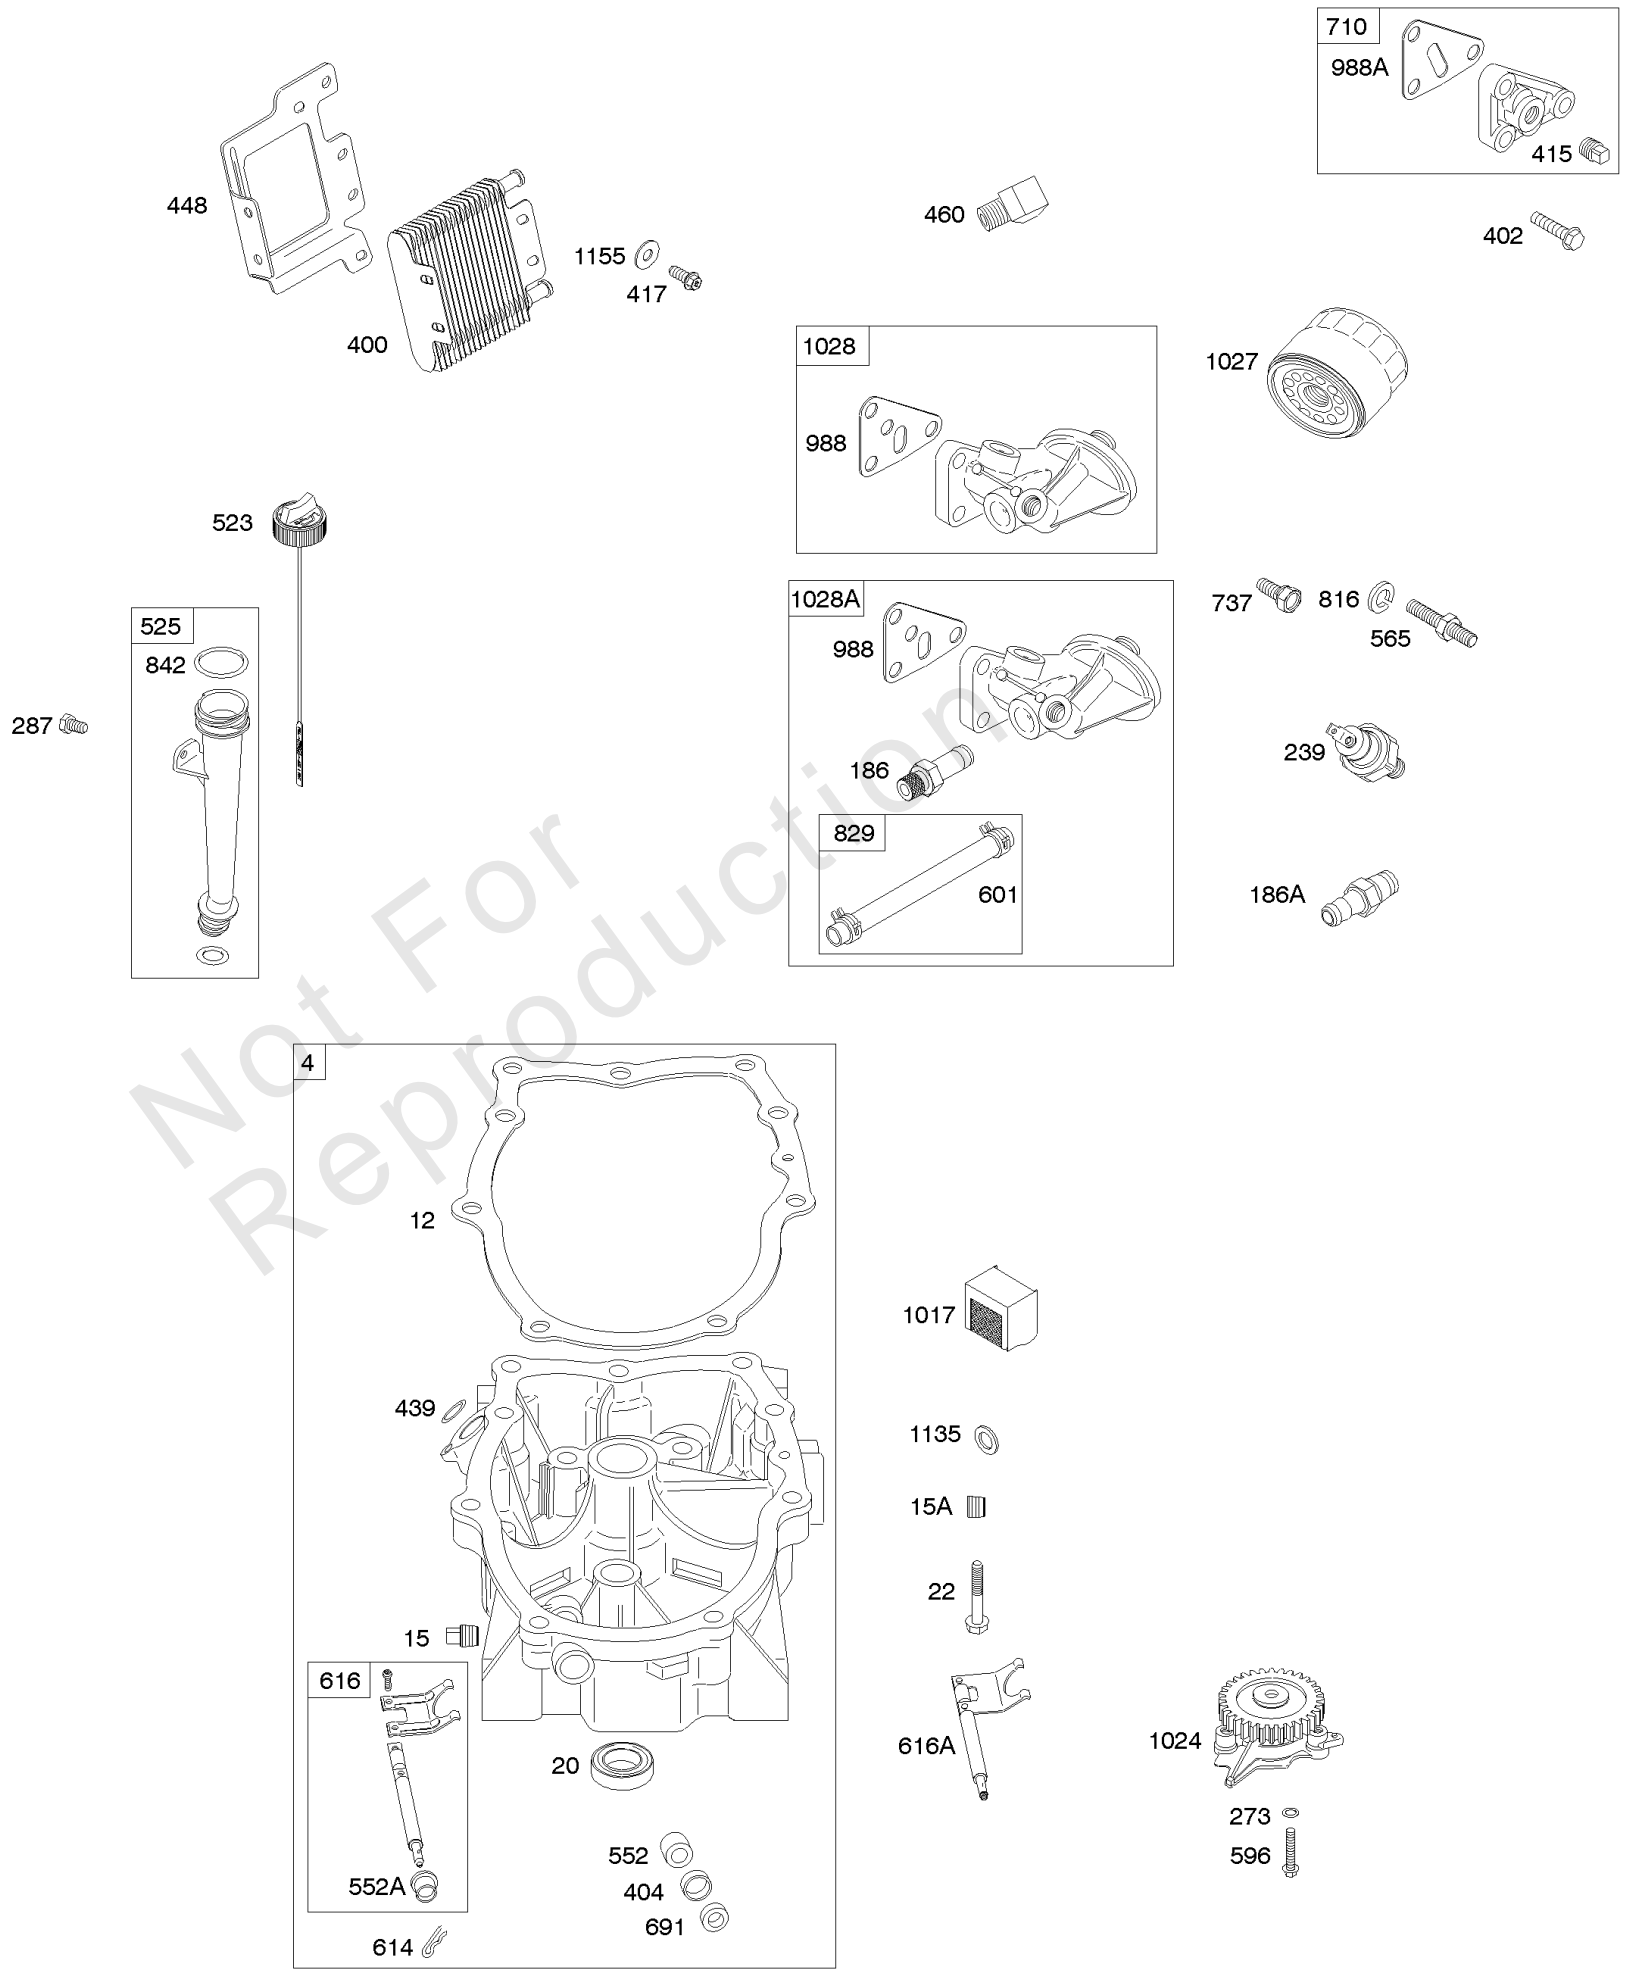

Not For Reproduction

Crankcase Cover/Sump, Lubrication

REF NO	PART NO	QTY	DESCRIPTION
4	808846		SUMP, Engine
12	846487		GASKET, Crankcase
15	690946		PLUG, Oil Drain -(Square Head)
15A	691680		PLUG, Oil Drain -(Square Socket)
20	805049S		SEAL, Oil -(PTO Side)
22	807362		SCREW -(Crankcase Cover/Sump)
186	693184		CONNECTOR, Hose
186A	691764		CONNECTOR, Hose -(Pulse Line)
239	690233		SWITCH, Oil Pressure
273	690681		SEAL, O-Ring -(Oil Pump)
287	807084		SCREW -(Dipstick Tube)
402	690679		SCREW -(Oil Filter Cover)
404	690704		WASHER -(Governor Crank) (Crankcase Cover/Sump)
415	690283		PLUG, Oil -(1/8 Standard)
417	810074		SCREW -(Oil Cooler)
439	692154		O-RING, Oil Gallery -(Crankcase Cover/Sump) or (Cylinder Assembly) -Used After Code Date 97043000
439	805198		SEAL, O-Ring -(Crankcase Cover/Sump) or (Cylinder Assembly) -Used Before Code Date 97050100
523	692101		DIPSTICK
525	692093		TUBE, Dipstick
552	690701		BUSHING, Governor Crank
552A	806686		BUSHING, Governor Crank
565	690682		STUD -(Oil Filter Adapter)
596	691492		SCREW -(Oil Pump)
601	691522		CLAMP, Hose -(Black)
601	691638		CLAMP, Hose -(Vent Tube) (Fuel Line)
601	791850		CLAMP, Hose -(Green)
601	841597		CLAMP, Hose -(Oil Hose) (Black/Grey)
601	841859		CLAMP, Hose -(Silver)
601	691038		CLAMP, Hose -(Black)
614	691550		PIN, Cotter
616	806685		CRANK, Governor
616A	690899		CRANK, Governor -Used Before Code Date 99072100
691	690680		SEAL, Governor Shaft
710	807689		COVER, Oil Filter