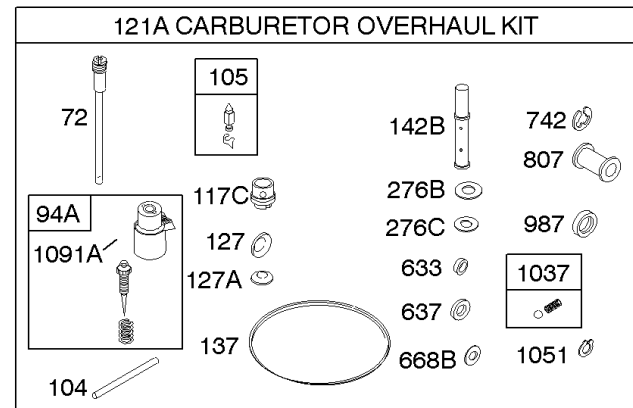

Carburetor Overhaul Kits/Sets, Engine Gasket Set, Valve Gasket Set

REF NO	PART NO	QTY	DESCRIPTION
3	805101S		SEAL, Oil -(Magneto Side)
7	690888		GASKET, Cylinder Head -(Graphoil) -Used After Code Date 96033100
7A	805653S		GASKET, Cylinder Head -(Metal) -Used Before Code Date 96040100
9	809094		GASKET, Breather
12	846487		GASKET, Crankcase
20	805049S		SEAL, Oil -(PTO Side)
51	691694		GASKET, Intake -(Manifold/Carburetor Spacer)
51B	692035		GASKET, Intake -(Manifold/Heads)
72	806480		TUBE, Jet
94A	808260		KIT, Idle Mixture -Used Before Code Date 95100100
104	690739		PIN, Float Hinge
104A	231652		PIN, Float Hinge
105	807706		VALVE, Float Needle
105A	808023		VALVE, Float Needle
106	-----		Seat-Inlet -(Sold In Kit Only)
117C	806471		JET, Main -(Standard) -Used After Code Date 98093000
117C	691554		JET, Main -(Standard) -Used Before Code Date 98100100
118B	809693		JET, Main -(High Altitude)
121A	842886		KIT, Carburetor Overhaul -Used After Code Date 98093000
121A	842887		KIT, Carburetor Overhaul -Used Before Code Date 98100100
121B	807917		KIT, Carburetor Overhaul -Used Before Code Date 95100100
121B	808263		KIT, Carburetor Overhaul -Used After Code Date 95093000
127	690731		PLUG, Welch -(6.9mm Diameter)
127A	690730		PLUG, Welch -(9mm Diameter)
137	806481		GASKET, Float Bowl
142A	231781		NOZZLE, Carburetor -(Standard)
142B	691555		NOZZLE, Carburetor -(Standard)
163	692081		GASKET, Air Cleaner -(Used With Metal Air Cleaner Base)
273	690681		SEAL, O-Ring -(Oil Pump)
276A	691766		WASHER, Sealing -(Rocker Cover) -Used Before Code Date 01120300
276A	807085		WASHER, Sealing -(Rocker Cover) -Used After Code Date 01120200