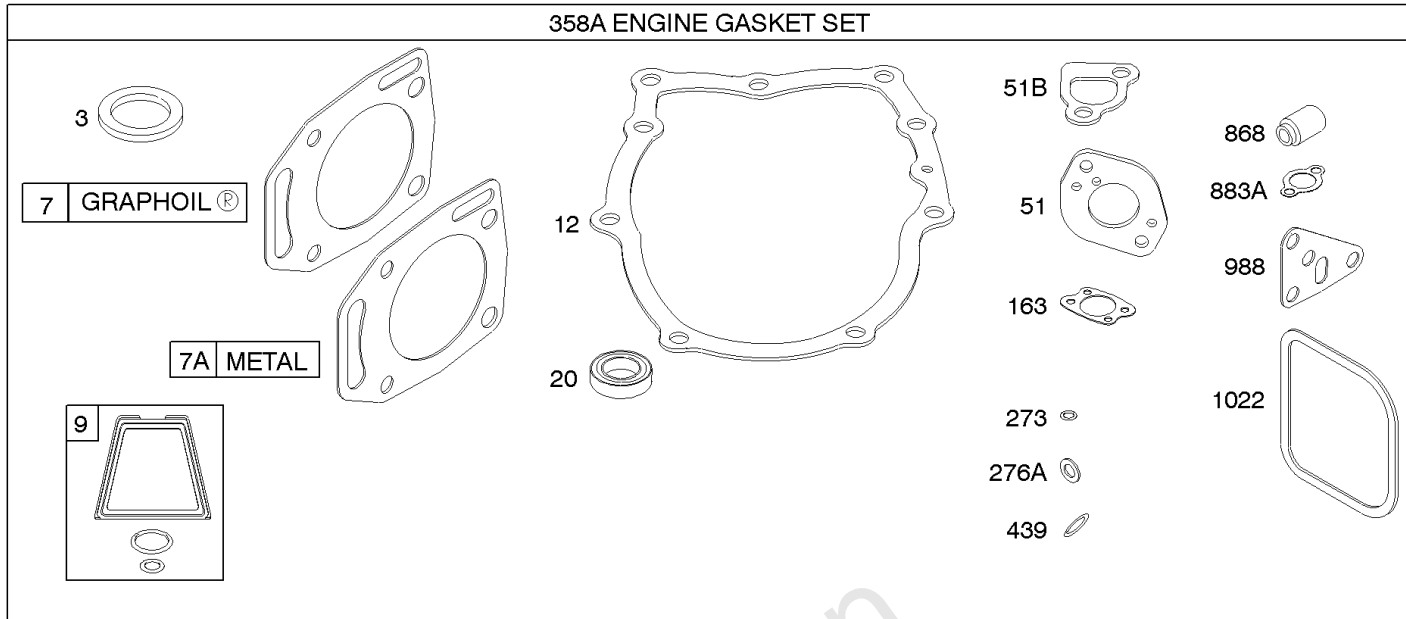

Carburetor Overhaul Kits/Sets, Engine Gasket Set, Valve Gasket Set

REF NO	PART NO	QTY	DESCRIPTION
3	805101S		SEAL, Oil -(Magneto Side)
7	690888		GASKET, Cylinder Head -(Graphoil) -Used After Code Date 96033100
7A	805653S		GASKET, Cylinder Head -(Metal) -Used Before Code Date 96040100
9	809094		GASKET, Breather
12	846487		GASKET, Crankcase
20	805049S		SEAL, Oil -(PTO Side)
51	691694		GASKET, Intake -(Manifold/Carburetor Spacer)
51B	692035		GASKET, Intake -(Manifold/Heads)
72	806480		TUBE, Jet
94A	808260		KIT, Idle Mixture -Used Before Code Date 95100100
104	690739		PIN, Float Hinge
104A	231652		PIN, Float Hinge
105	807706		VALVE, Float Needle
105A	808023		VALVE, Float Needle
106	-----		Seat-Inlet -(Sold In Kit Only)
117C	806471		JET, Main -(Standard) -Used After Code Date 98093000
117C	691554		JET, Main -(Standard) -Used Before Code Date 98100100
118B	809693		JET, Main -(High Altitude)
121A	842886		KIT, Carburetor Overhaul -Used After Code Date 98093000
121A	842887		KIT, Carburetor Overhaul -Used Before Code Date 98100100
121B	807917		KIT, Carburetor Overhaul -Used Before Code Date 95100100
121B	808263		KIT, Carburetor Overhaul -Used After Code Date 95093000
127	690731		PLUG, Welch -(6.9mm Diameter)
127A	690730		PLUG, Welch -(9mm Diameter)
137	806481		GASKET, Float Bowl
142A	231781		NOZZLE, Carburetor -(Standard)
142B	691555		NOZZLE, Carburetor -(Standard)
163	692081		GASKET, Air Cleaner -(Used With Metal Air Cleaner Base)
273	690681		SEAL, O-Ring -(Oil Pump)
276A	691766		WASHER, Sealing -(Rocker Cover) -Used Before Code Date 01120300
276A	807085		WASHER, Sealing -(Rocker Cover) -Used After Code Date 01120200