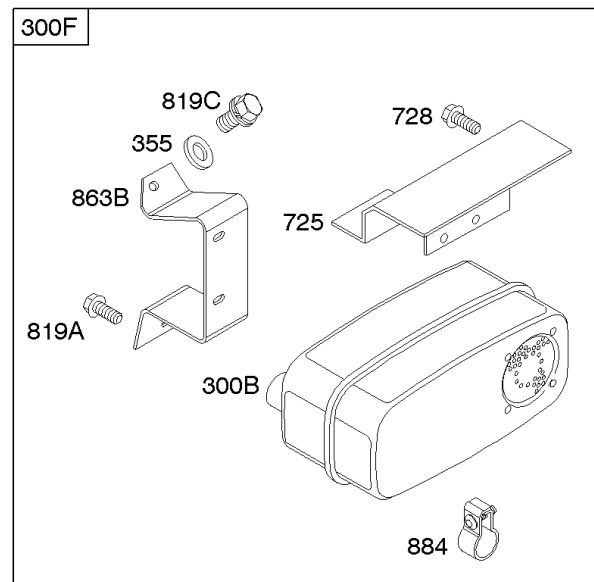

Exhaust Manifolds, Mufflers

REF NO	PART NO	QTY	DESCRIPTION
300B	498984S		MUFFLER
300F	807752		MUFFLER
300D	807953		MUFFLER
300E	807969		MUFFLER
346	690661		SCREW -(Spark Arrestor)
355	842122		WASHER -(Muffler Bracket)
436D	805778		MANIFOLD, Exhaust -(Wide Area Walker)
437A	691902		SCREW -(Exhaust Manifold) (M8x20mm Long)
437B	692062		SCREW -(Exhaust Manifold) (M8X18mm Long)
613	690297		SCREW -(Muffler)
676	393761		DEFLECTOR, Muffler -(Side Outlet)
676B	396903		DEFLECTOR, Muffler -(Direct Out)
677	690661		SCREW -(Muffler Deflector)
725	806102		SHIELD, Heat
728	690297		SCREW -(Heat Shield)
819A	692067		SCREW -(Muffler Bracket) (M6x12mm Long)
819D	692056		SCREW -(Muffler Bracket) (M8x14mm)
819C	692537		SCREW -(Muffler Bracket) (M6X16mm)
836	691982		SCREW -(Muffler Guard)
863	691513		BRACKET, Muffler
863B	806759		BRACKET, Muffler
882	692074		FLANGE, Exhaust
883A	691613		GASKET, Exhaust
994	392390		ARRESTOR, Spark