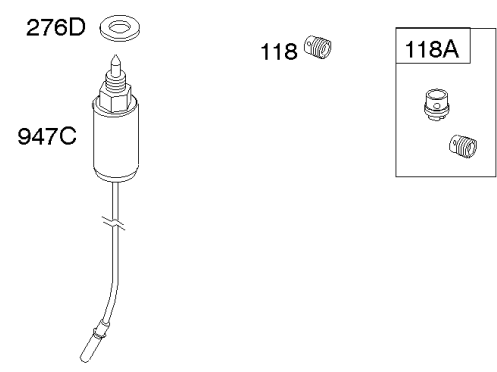

Carburetor #2

REF NO	PART NO	QTY	DESCRIPTION
51	691694		GASKET, Intake -(Manifold/Carburetor Spacer)
94A	808260		KIT, Idle Mixture -Used Before Code Date 95100100
94D	494923		VALVE, Idle Mixture -Used After Code Date 95093000
95A	94466		SCREW -(Throttle Valve)
97B	807909		SHAFT, Throttle
98A	494690		KIT, Idle Speed -(Idle Speed)
104A	231652		PIN, Float Hinge
105A	808023		VALVE, Float Needle
108A	224534		VALVE, Choke
109A	807911		SHAFT, Choke
118	231780		JET, Main -(High Altitude)
118A	807907		JET, Main -(High Altitude)
125B	SEE COMMENT		GASKET, Float Bowl -(Serviced By 808725 Carburetor Only)
130A	224533		VALVE, Throttle
133A	492283		FLOAT, Carburetor
137	806481		GASKET, Float Bowl
142A	231781		NOZZLE, Carburetor -(Standard)
187A	791745		LINE, Fuel -(Cut To Required Length)
187B	399254		LINE, Fuel -(Molded)
231A	94457		SCREW -(Choke Valve) (M2.6x4mm)
240	394358S		FILTER, Fuel
240A	84001895		FILTER, Fuel
254A	492274		DRAIN, Carburetor Bowl
276D	692343		WASHER, Sealing -(Float Bowl)
385	807084		SCREW -(Fuel Pump)
387	808656		PUMP, Fuel
527	690423		CLAMP, Tube
601	791850		CLAMP, Hose -(Green)
601	841597		CLAMP, Hose -(Oil Hose) (Black/Grey)
601	841859		CLAMP, Hose -(Silver)
601	691522		CLAMP, Hose -(Black)
601	691638		CLAMP, Hose -(Vent Tube) (Fuel Line)
601	691038		CLAMP, Hose -(Black)
628A	806660		SCREW -(Fuel Pump Bracket)
633A	808022		SEAL, Choke/Throttle Shaft
788	691559		BRACKET, Fuel Pump