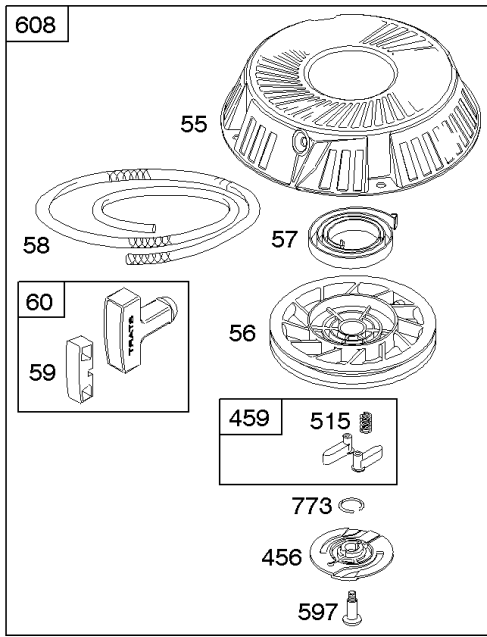

Not For
Reproduction

Rewind Starters

REF NO	PART NO	QTY	DESCRIPTION
55	691568		HOUSING, Rewind Starter
55A	492193		HOUSING, Rewind Starter
56	692085		PULLEY, Rope Starter
56B	281235		PULLEY, Rope Starter
57	692086		SPRING, Rewind Starter
57A	492194		SPRING, Rewind Starter
58	66574		ROPE, Starter -(Cut To Required Length)
58A	695002		ROPE, Starter -(Cut To Required Length)
59	805957		INSERT, Grip
60	808167		GRIP, Starter Rope
60A	490652		HANDLE, Starter Rope
65	691982		SCREW -(Rewind Starter)
318	841233		SCREW -(Mounting Bracket)
455B	807881		CUP, Flywheel
456	691529		PLATE, Pawl Friction
456A	224228		PLATE, Pawl Friction
459	808166		PAWL, Ratchet
459A	492431		PAWL, Ratchet
493	691503		BRACKET, Mounting
515	691528		SPRING, Pawl
597	690876		SCREW -(Pawl Friction Plate)
597A	94463		SCREW -(Pawl Friction Plate)
608	692102		STARTER, Rewind
608B	494926		STARTER, Rewind -(Eaton)
689A	262564		SPRING, Friction
773	690875		RETAINER -(Pawl Friction Plate)
1134	94464		WASHER -(Pawl Friction Plate) (Steel)
1134A	94462		WASHER -(Pawl Friction Plate) (Nylon)