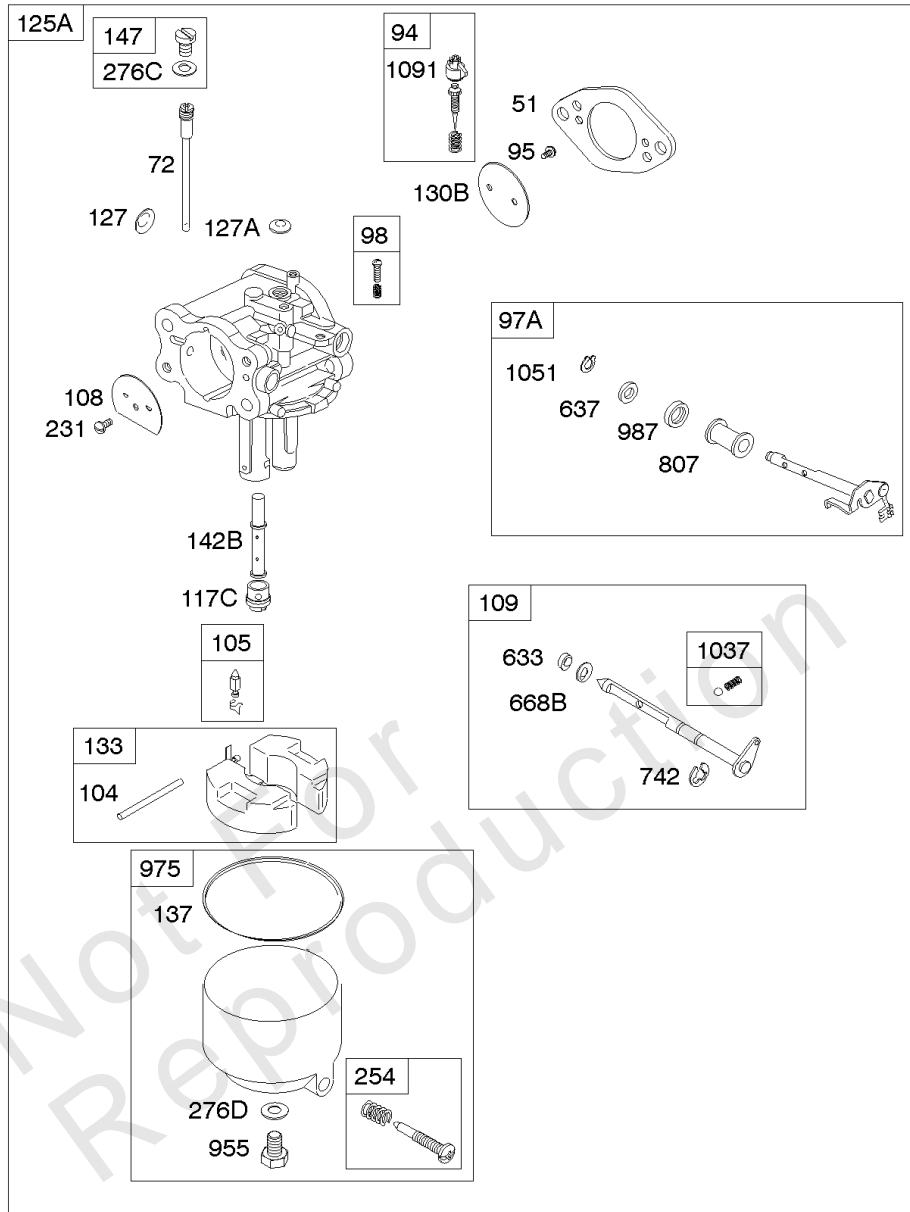

Carburetor #1

REF NO	PART NO	QTY	DESCRIPTION
51	691694		GASKET, Intake -(Manifold/Carburetor Spacer)
72	806480		TUBE, Jet
94	808258		VALVE, Idle Mixture -Used Before Code Date 96010800
94B	808374		KIT, Idle Mixture -Used After Code Date 96010700
95	690728		SCREW -(Throttle Valve)
97A	808375		SHAFT, Throttle
98	807705		KIT, Idle Speed -(Idle Speed)
104	690739		PIN, Float Hinge
105	807706		VALVE, Float Needle
108	690729		VALVE, Choke
109	807711		SHAFT, Choke
117C	806471		JET, Main -(Standard) -Used After Code Date 98093000
117C	691554		JET, Main -(Standard) -Used Before Code Date 98100100
118B	809693		JET, Main -(High Altitude)
125A	808725		CARBURETOR
127	690731		PLUG, Welch -(6.9mm Diameter)
127A	690730		PLUG, Welch -(9mm Diameter)
130B	806470		VALVE, Throttle -Used After Code Date 98062600
130B	690732		VALVE, Throttle -Used Before Code Date 98062700
133	807710		FLOAT, Carburetor
137	806481		GASKET, Float Bowl
142B	691555		NOZZLE, Carburetor -(Standard)
147	807714		PLUG, Carburetor -(Low Speed)
231	690728		SCREW -(Choke Valve) (M3x4mm)
254	807713		DRAIN, Carburetor Bowl
276B	806476		WASHER, Sealing -(Fuel Solenoid)
276D	692343		WASHER, Sealing -(Float Bowl)
276C	806477		WASHER, Sealing -(Pilot Jet)
601	691638		CLAMP, Hose -(Vent Tube) (Fuel Line)
601	791850		CLAMP, Hose -(Green)
601	841597		CLAMP, Hose -(Oil Hose) (Black/Grey)
601	841859		CLAMP, Hose -(Silver)
601	691038		CLAMP, Hose -(Black)