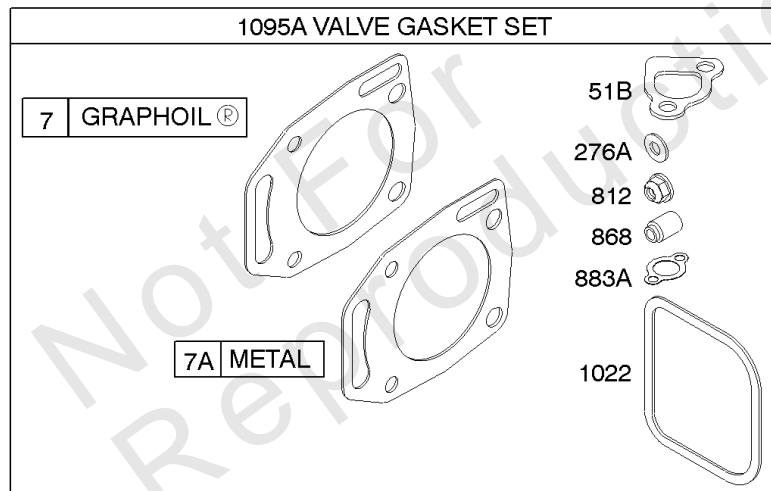

Carburetor Overhaul Kits/Sets, Engine Gasket Set, Valve Gasket Set

REF NO	PART NO	QTY	DESCRIPTION
3	805101S		SEAL, Oil -(Magneto Side)
7	690888		GASKET, Cylinder Head -(Graphoil) -Used After Code Date 96033100
7A	805653S		GASKET, Cylinder Head -(Metal) -Used Before Code Date 96040100
9	809094		GASKET, Breather
12	846487		GASKET, Crankcase
20	805049S		SEAL, Oil -(PTO Side)
51	691694		GASKET, Intake -(Manifold/Carburetor Spacer)
51B	692035		GASKET, Intake -(Manifold/Heads)
72	806480		TUBE, Jet
94A	808260		KIT, Idle Mixture -Used Before Code Date 95100100
104	690739		PIN, Float Hinge
104A	231652		PIN, Float Hinge
105	807706		VALVE, Float Needle
105A	808023		VALVE, Float Needle
106	-----		Seat-Inlet -(Sold In Kit Only)
117C	806471		JET, Main -(Standard) -Used After Code Date 98093000
117C	691554		JET, Main -(Standard) -Used Before Code Date 98100100
118B	809693		JET, Main -(High Altitude)
121A	842886		KIT, Carburetor Overhaul -Used After Code Date 98093000
121A	842887		KIT, Carburetor Overhaul -Used Before Code Date 98100100
121B	807917		KIT, Carburetor Overhaul -Used Before Code Date 95100100
121B	808263		KIT, Carburetor Overhaul -Used After Code Date 95093000
127	690731		PLUG, Welch -(6.9mm Diameter)
127A	690730		PLUG, Welch -(9mm Diameter)
137	806481		GASKET, Float Bowl
142A	231781		NOZZLE, Carburetor -(Standard)
142B	691555		NOZZLE, Carburetor -(Standard)
163	692081		GASKET, Air Cleaner -(Used With Metal Air Cleaner Base)
273	690681		SEAL, O-Ring -(Oil Pump)
276A	691766		WASHER, Sealing -(Rocker Cover) -Used Before Code Date 01120300
276A	807085		WASHER, Sealing -(Rocker Cover) -Used After Code Date 01120200