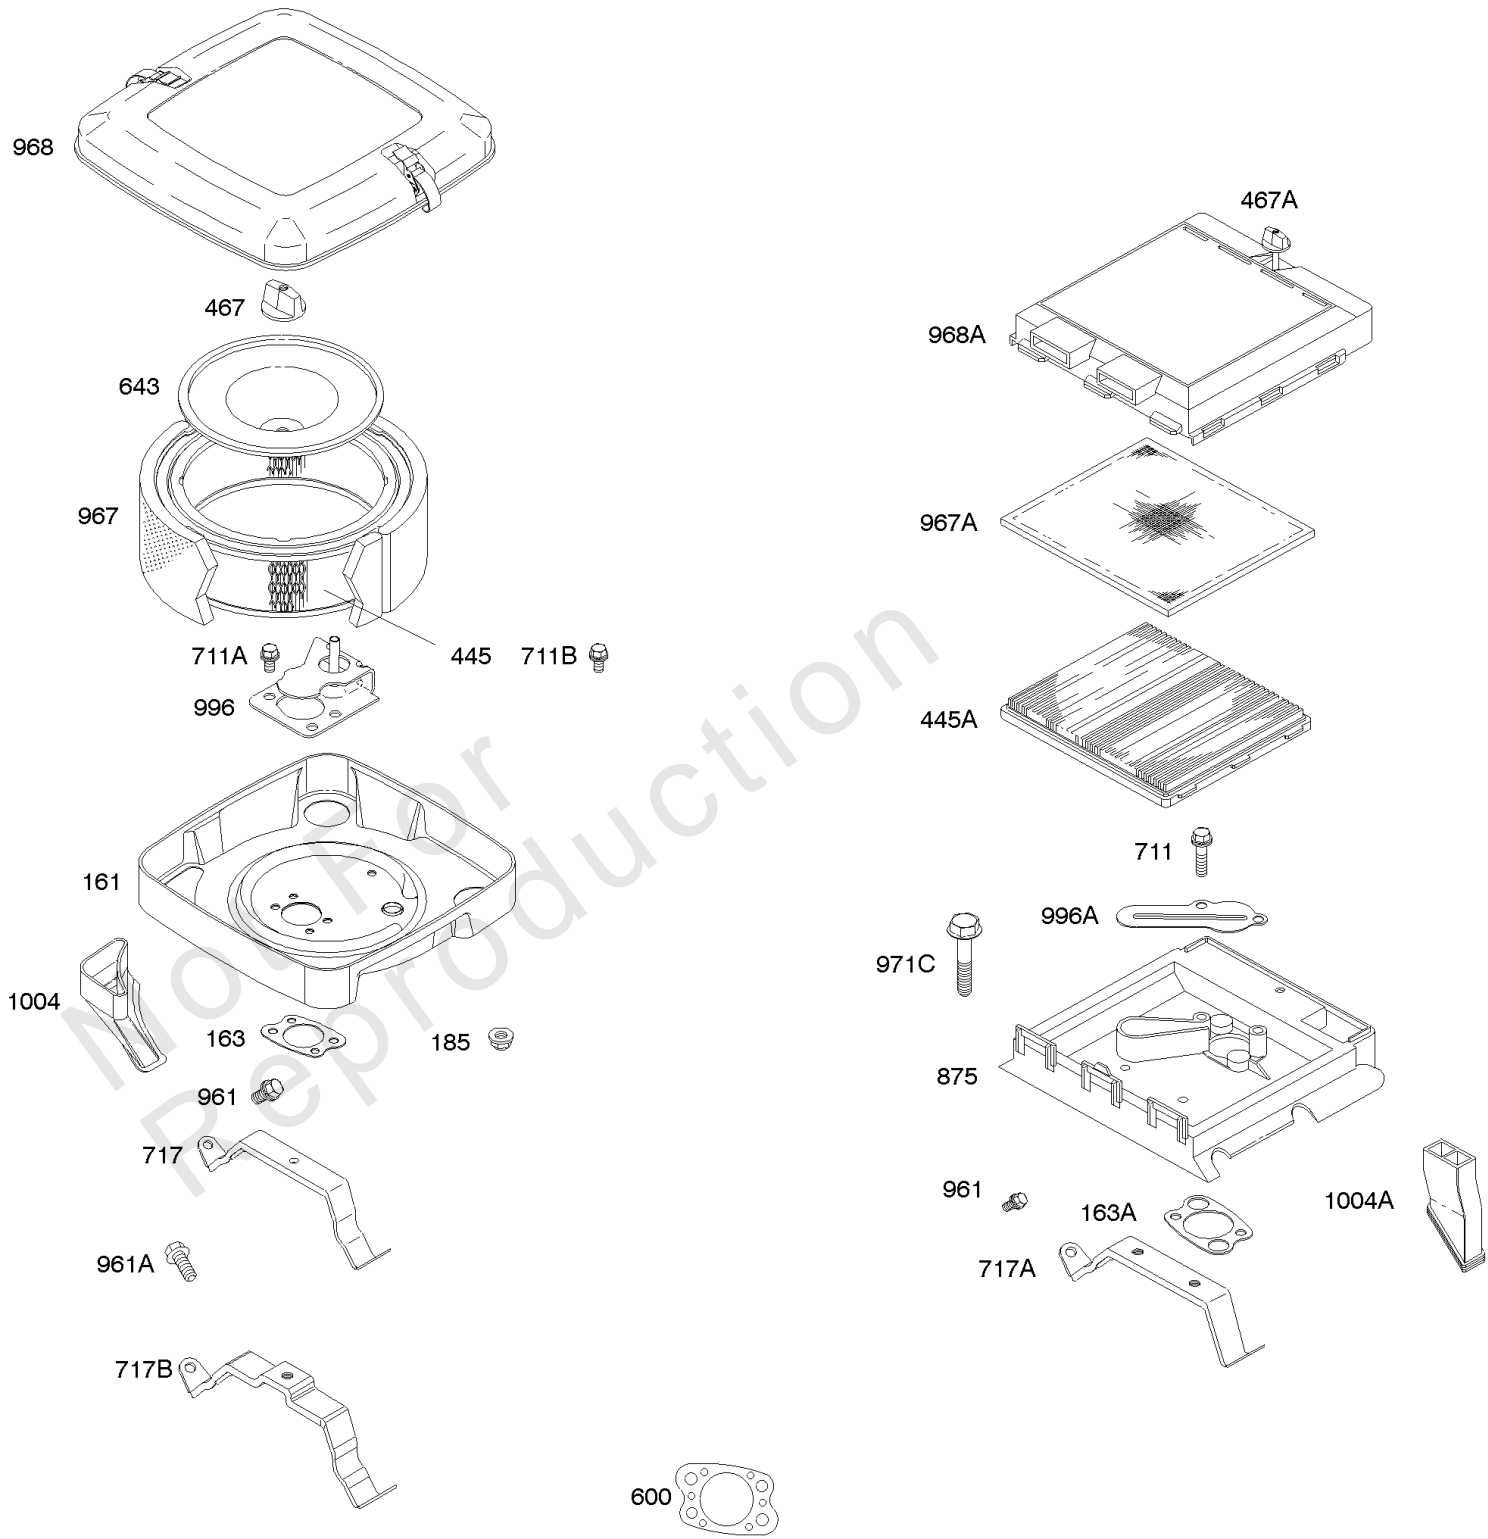

Air Cleaners

REF NO	PART NO	QTY	DESCRIPTION
161	691561		BASE, Air Cleaner -(Metal)
163	692081		GASKET, Air Cleaner -(Used With Metal Air Cleaner Base)
163A	692052		GASKET, Air Cleaner -(Used With Plastic Air Cleaner Base)
185	690939		NUT -(Air Cleaner Base)
445	394018S		FILTER, A/C Cartridge
445A	805113		FILTER, A/C Cartridge
467	691985		KNOB, Air Cleaner Cover
467A	690895		KNOB, Air Cleaner Cover
643	692079		RETAINER, Air Filter
711	690699		SCREW -(Carburetor Shield)
711A	807084		SCREW -(Carburetor Shield)
711B	841233		SCREW -(Carburetor Shield)
717	692542		STRAP/STUD, Air Cleaner Mounting
717A	690896		STRAP/STUD, Air Cleaner Mounting
875	690894		BASE, Air Cleaner -(Plastic)
961	690872		SCREW -(Air Cleaner Bracket) -Used After Code Date 97103100
961A	841233		SCREW -(Air Cleaner Bracket)
967	272490S		FILTER, Pre Cleaner -(Round)
968	699959		COVER, Air Cleaner -(Used With Metal Air Cleaner Base)
968A	690694		COVER, Air Cleaner -(Used With Plastic Air Cleaner Base)
971C	691492		SCREW -(Air Cleaner Base) (Remote Choke)
996	691577		SHIELD, Carburetor
996A	690696		SHIELD, Carburetor
1004	690743		DUCT, Air -(Used With Metal Air Cleaner Base)
1004A	692538		DUCT, Air -(Used With Plastic Air Cleaner Base)