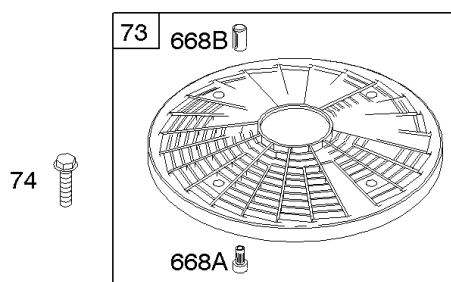

Flywheels, Fans, Rotating Screens

REF NO	PART NO	QTY	DESCRIPTION
23	808768		FLYWHEEL -(Steel Ring Gear)
23A	690921		FLYWHEEL -(Aluminum Ring Gear)
73	494439		SCREEN, Rotating
74	691647		SCREW -(Rotating Screen)
75	691490		WASHER -(Flywheel) -Used Before Code Date 95050100
332	690887		NUT -(Flywheel)
332A	805744		NUT -(Flywheel)
363	19203		PULLER, Flywheel
455C	690864		CUP, Flywheel
563	841233		SCREW -(Debris Screen Guard)
668A	691500		SPACER -(Rotating Screen)
668B	690737		BUSHING, Choke Shaft
726	SEE COMMENT		GASKET, Float Bowl -(Steel)(See Reference 23 for Service)
934	691058		SCREW -(Fan Retainer)
949	808030		GUARD, Debris Screen
1005	690911		FAN, Flywheel -Used Before Code Date 00121300
1005	809441		FAN, Flywheel -Used After Code Date 00121200
1006	690452		RETAINER, Fan
1044	805756		SCREW -(Flywheel)