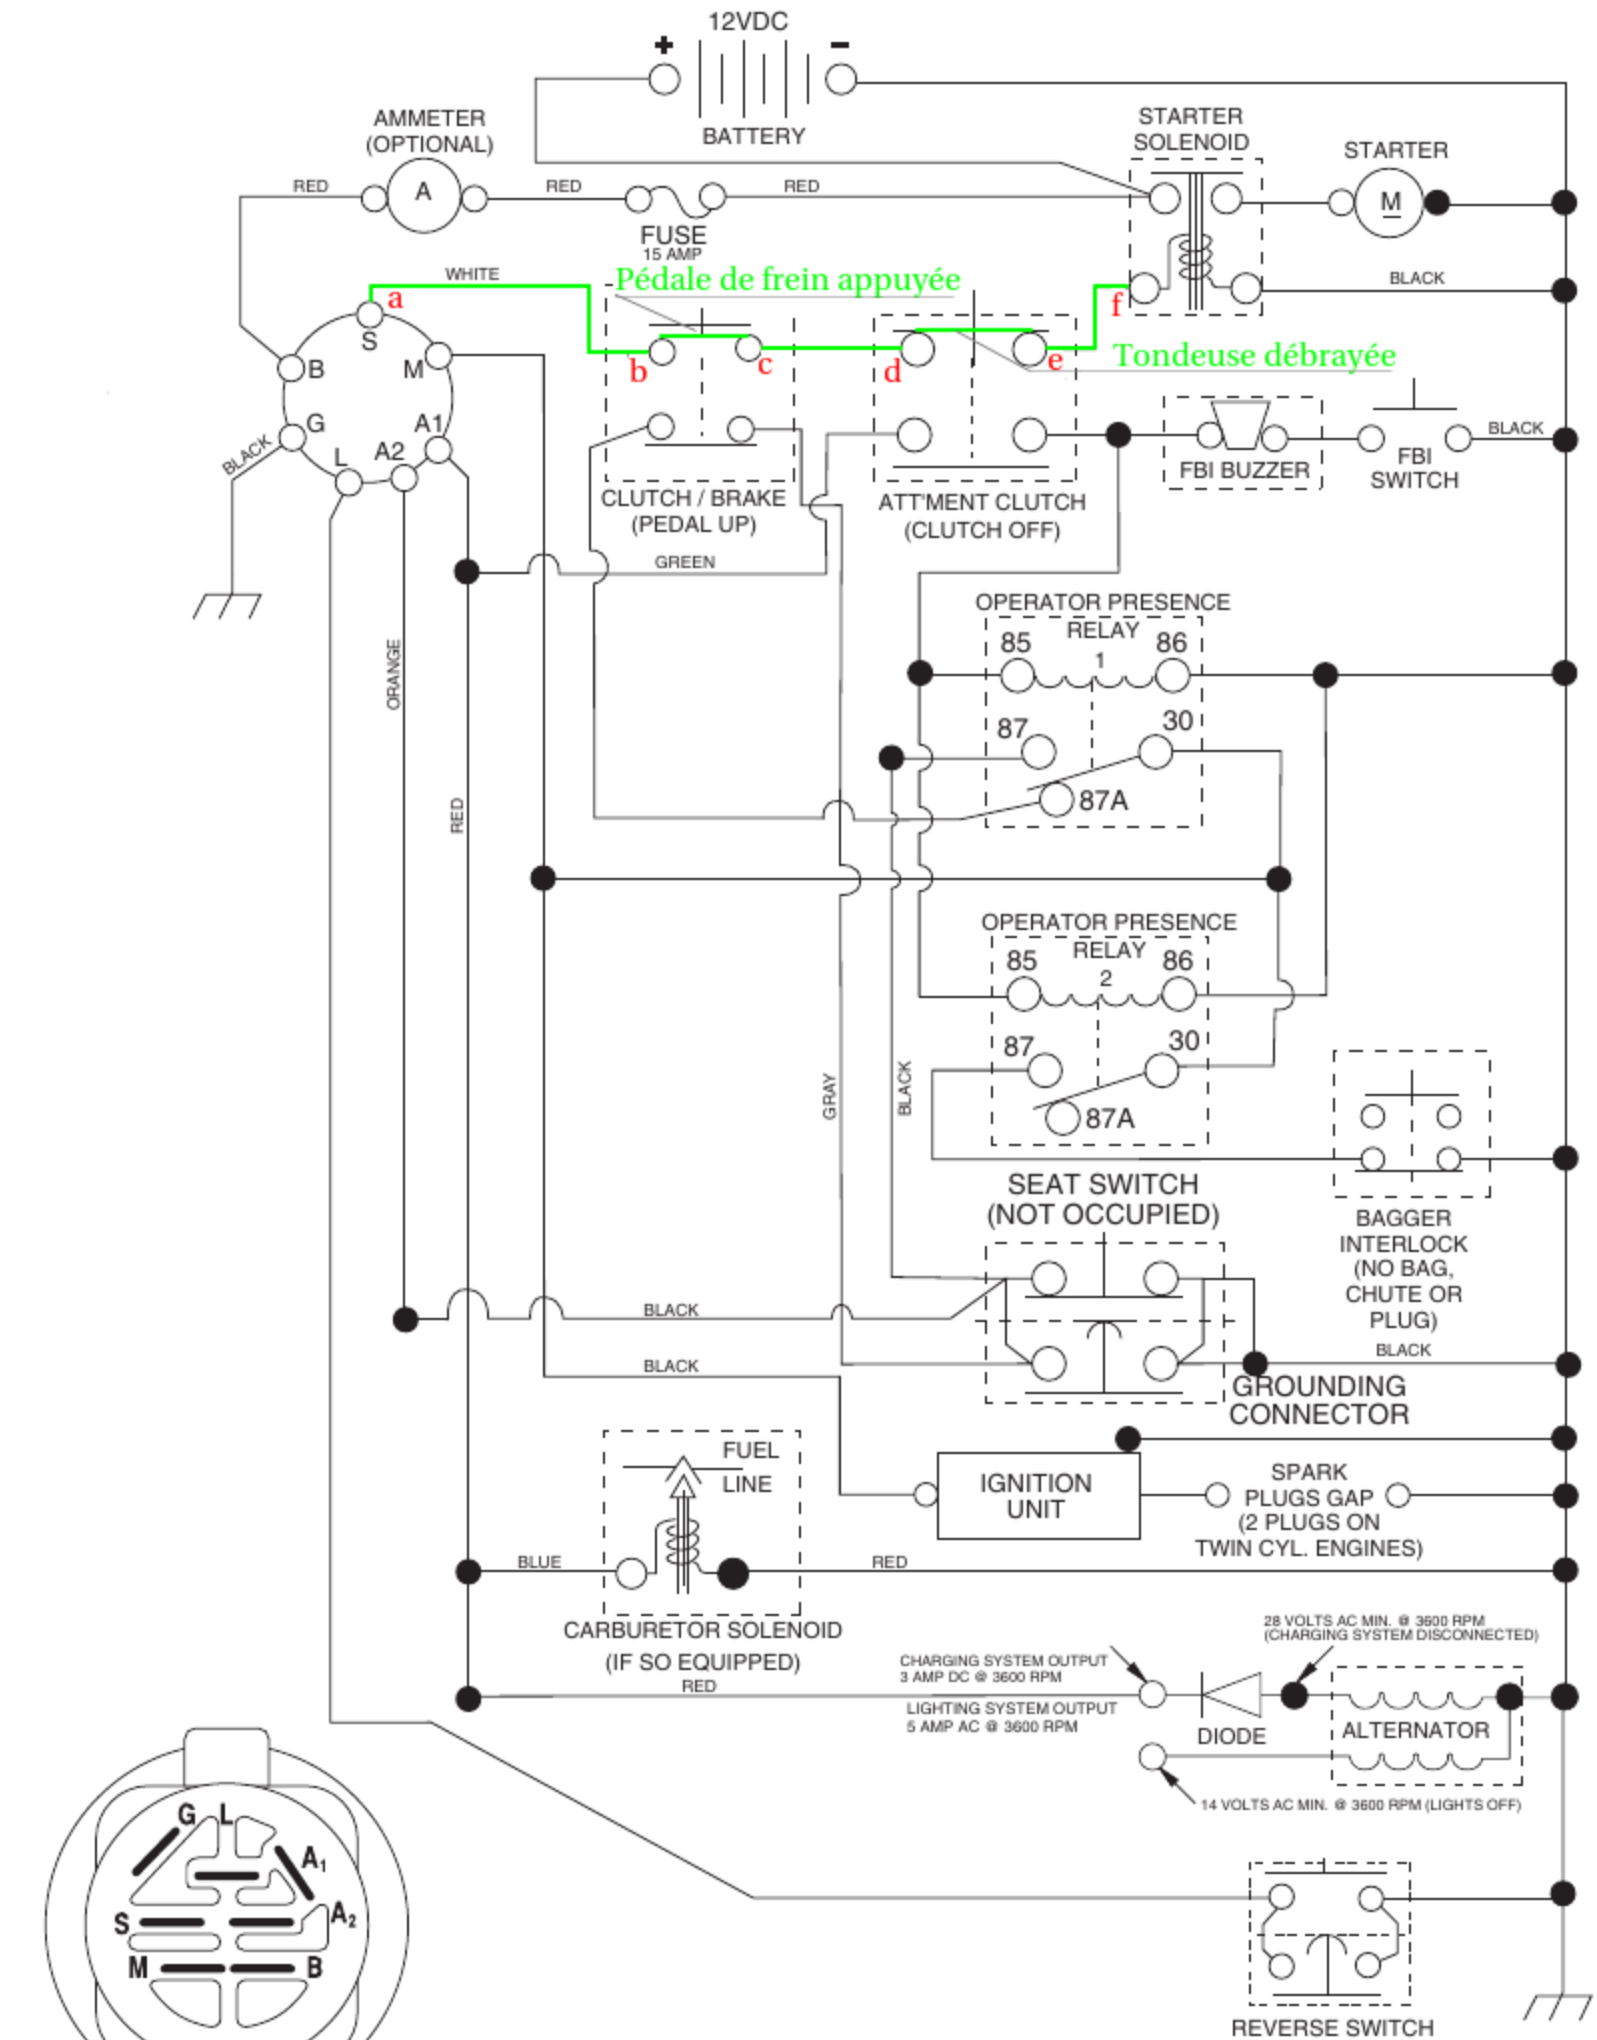

TRACTOR- -MODEL NO. M12592RB (96061016900) PRODUCT NO. 960 61 01-69 SCHEMATIC

IGNITION SWITCH

POSITION	CIRCUIT "MAKE"
OFF	M+G+A1
RUN/OVERRIDE	B+A1
RUN	B+A1 L+A2
START	B + S + A1

WIRING INSULATED CLIPS

NOTE: IF WIRING INSULATED CLIPS WERE REMOVED FOR SERVICING OF UNIT, THEY SHOULD BE REPLACED TO PROPERLY SECURE YOUR WIRING.

REMOVABLE CONNECTIONS

NON-REMOVABLE CONNECTIONS

RELAY

03051