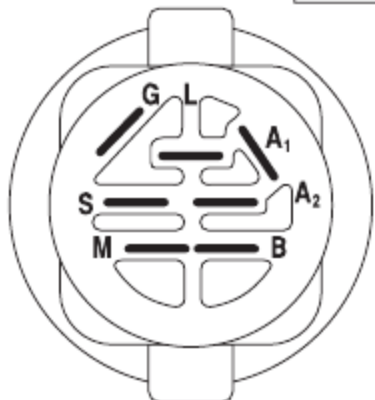

TRACTOR- -MODEL NO. M12592RB (96061016900) PRODUCT NO. 960 61 01-69 SCHEMATIC

IGNITION SWITCH

POSITION	CIRCUIT "MAKE"
OFF	M+G+A1
RUN/OVERRIDE	B+A1
RUN	B+A1 L+A2
START	B + S + A1

WIRING INSULATED CLIPS

NOTE: IF WIRING INSULATED CLIPS WERE REMOVED FOR SERVICING OF UNIT, THEY SHOULD BE REPLACED TO PROPERLY SECURE YOUR WIRING.

REMOVABLE CONNECTIONS

NON-REMOVABLE CONNECTIONS

RELAY

03051