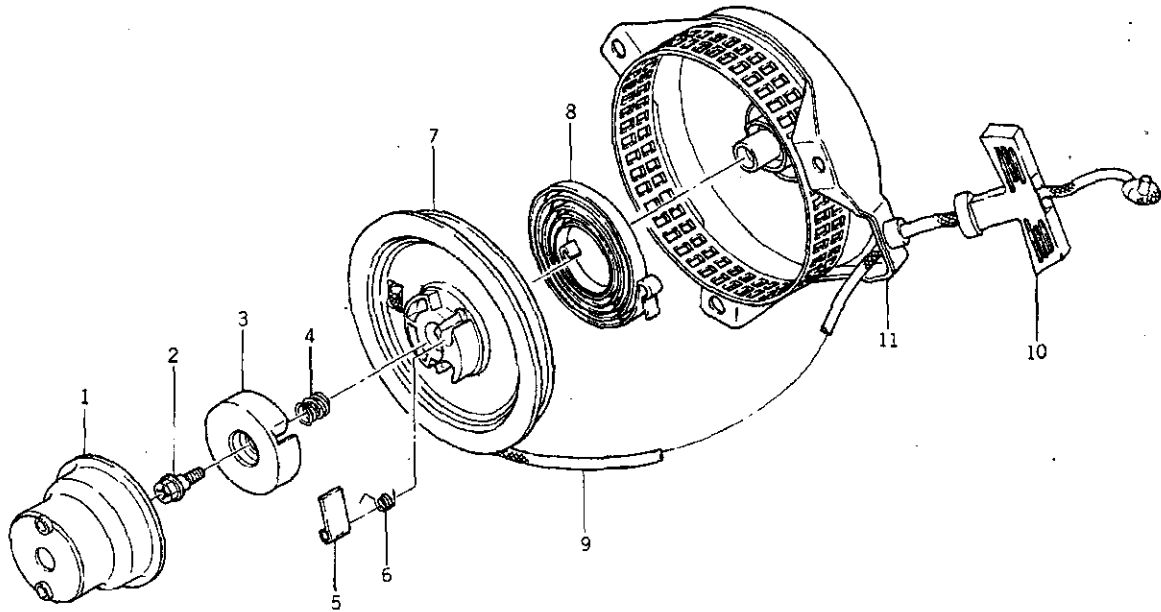

Fig. C-1 CARBURETOR

Fig. C-1 CARBURETOR

Ref.No.	Part No.	Part Name	Quantity				Remarks
			A				
	315515-6100B	CARBURETOR ASS'Y	1				
C-1- 1	314401-6114A	•SCREW, slow stop	1				
C-1- 2	314401-6116A	•SPRING	1				
C-1- 3	315501-6160A	•DIAPHRAGM	1				
C-1- 4	315501-6171A	•GASKET	1				
C-1- 5	314401-6164A	•SPRING	1				
C-1- 6	314401-6167A	•CAP, spring	1				
C-1- 7	232B0414A	•SCREW	2				
C-1- 8	315504-6115A	•SCREW, adjust	1				
C-1- 9	311509-6117-00	•SPRING	1				
C-1-10	312801-6168A	•STRAINER	1				
C-1-11	315501-6139B	•SHAFT, throttle	1				
C-1-12	314401-6142A	•SHAFT, choke	1				
C-1-13	315501-6102A	•VALVE, choke	1				
C-1-14	314401-6144A	•COLLAR	1				
C-1-15	3155AB-6063A	•JET, main (#86)	1				
C-1-16	232B0430	•SCREW (4x30)	1				

Fig. R-1 RECOIL STARTER

Ref.No.	Part No.	Part Name	Quantity					Remarks
			A					
	315502-3430C	RECOIL STARTER ASS'Y	1					
R-1- 1	315501-3432A	•PULLEY	1					
R-1- 2	314501-3447A	•SCREW	1					
R-1- 3	315501-3449A	•RETAINER	1					
R-1- 4	314401-3446A	•SPRING	1					
R-1- 5	314401-3445A	•PAWL, recoil	1					
R-1- 6	314401-3444A	•SPRING, return	1					
R-1- 7	315501-3441B	•REEL, recoil	1					
R-1- 8	3145V1-3452A	•SPRING, recoil	1					
R-1- 9	315501-3453A	•ROPE (4.5x1550)	1					
R-1-10	314401-3460A	•HANDLE, recoil starter	1					
R-1-11	315502-3437A	•CASE, recoil	1					