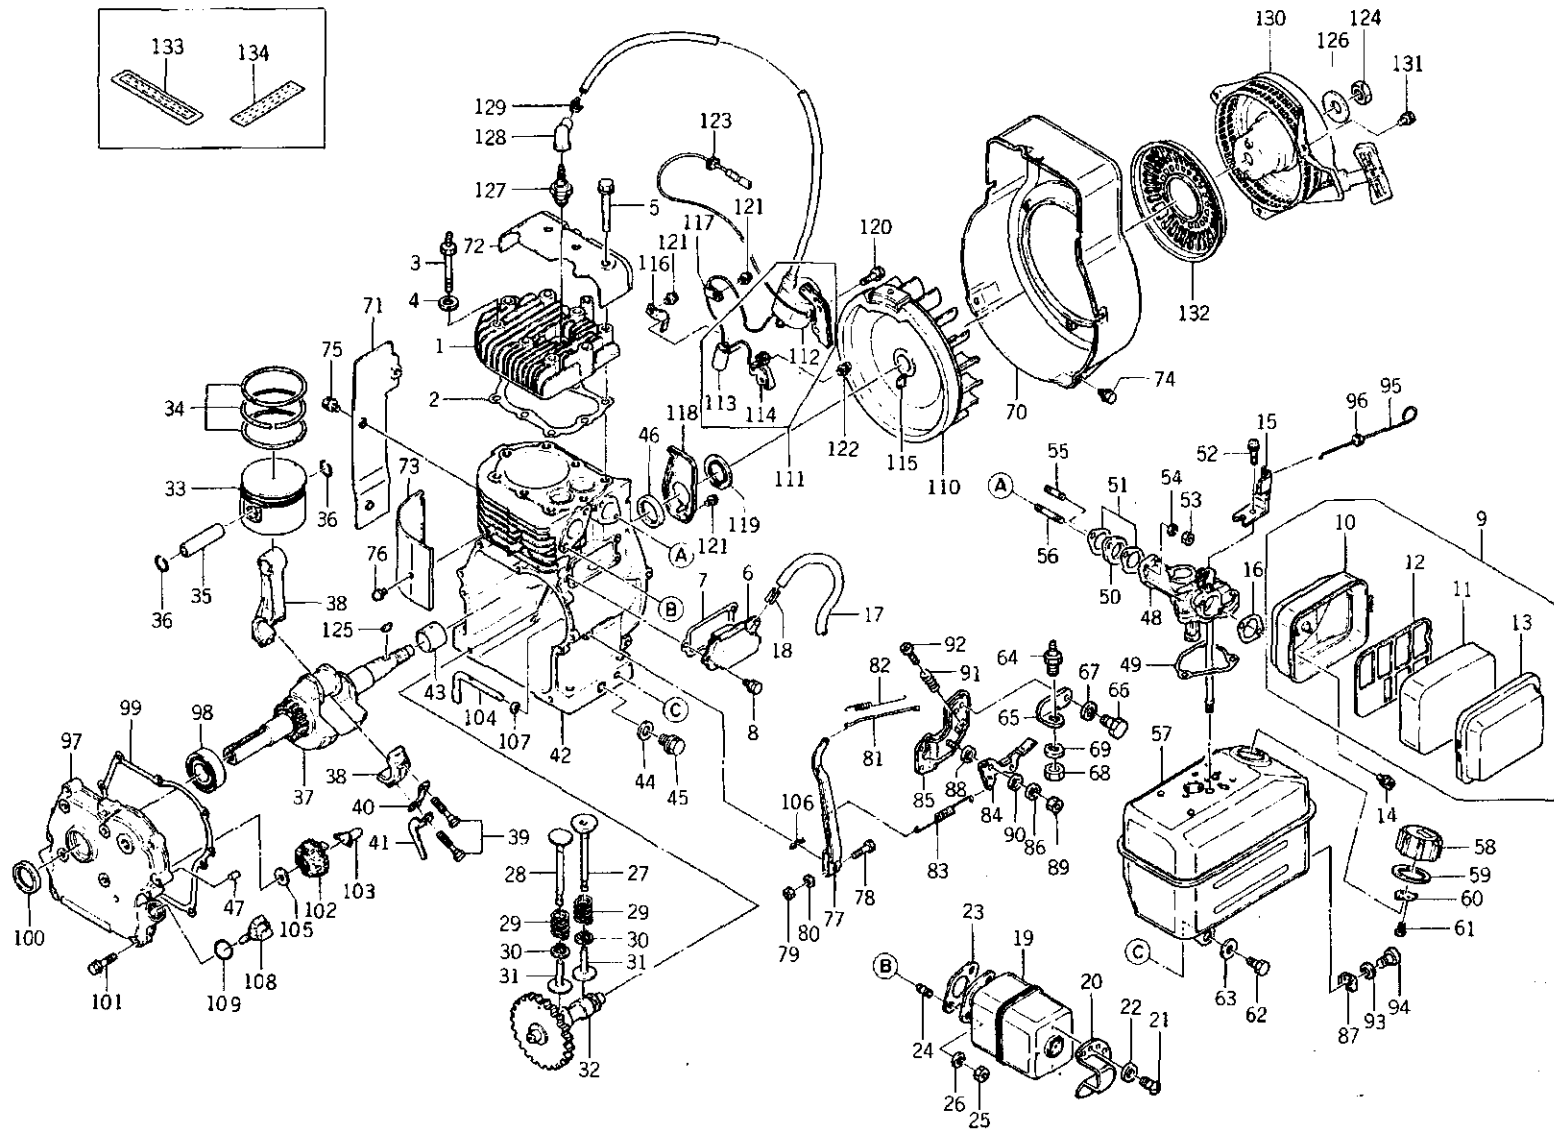

FA210D-AS63

FA210D-AS63

Ref.No.	Part No.	Part Name	Quantity					Remarks
			A					
1	315501-1111A	HEAD, cylinder	1					
2	315501-1121A	GASKET, head	1					
3	315504-1181A	BOLT	2					
4	410B0800	WASHER	2					
5	181G0855	BOLT (8x55)	6					
6	315501-1231B	COVER, inspection	1					
7	315501-1232A	GASKET	1					
8	186B0612	BOLT (6x12)	3					
9	315501-1310A	AIR CLEANER ASS'Y	1					
10	315501-1311C	•CASE, air cleaner	1					
11	315501-1312A	•ELEMENT	1					
12	315501-1313A	•PLATE, air cleaner	1					
13	315501-1321B	•COVER, air cleaner	1					
14	314413-1316A	BOLT	3					
15	314404-1351A	STAY, air cleaner	1					
16	314401-1332A	GASKET	1					
17	702A071000	TUBE, rubber	1					ø=155mm
18	314401-1341A	PIPE	1					
19	315501-1410B	MUFFLER ASS'Y	1					
20	315509-1433A	COVER, muffler	1					
21	314405-3092A	SCREW	3					
22	410B0400	WASHER	3					
23	315501-1442A	GASKET	1					
24	171G0816	STUD	2					
25	311B0800A	NUT (8mm)	2					
26	410B0800	WASHER	2					
27	315500-2111A	VALVE, inlet	1					
28	315501-2112A	VALVE, exhaust	1					
29	314401-2113A	SPRING, valve	2					
30	314401-2116B	SEAT, spring	2					
31	315501-2211A	TAPPET	2					
32	315501-2311B	GEAR, cam	1					
33	315501-3111A	PISTON	1					S.T.D
	315500-3131A	PISTON	AR					O/S 0.25mm
	315500-3132A	PISTON	AR					O/S 0.50mm
34	315501-3010A	PISTON RING SET	1					S.T.D
	315500-3020A	PISTON RING SET	AR					O/S 0.25mm
	315500-3030A	PISTON RING SET	AR					O/S 0.50mm
35	315501-3121A	PIN, piston	1					
36	315501-3122A	RING, snap	2					
37	315503-3211B	SHAFT, crank	1					
38	315501-3240A	CONNECTING ROD ASS'Y	1