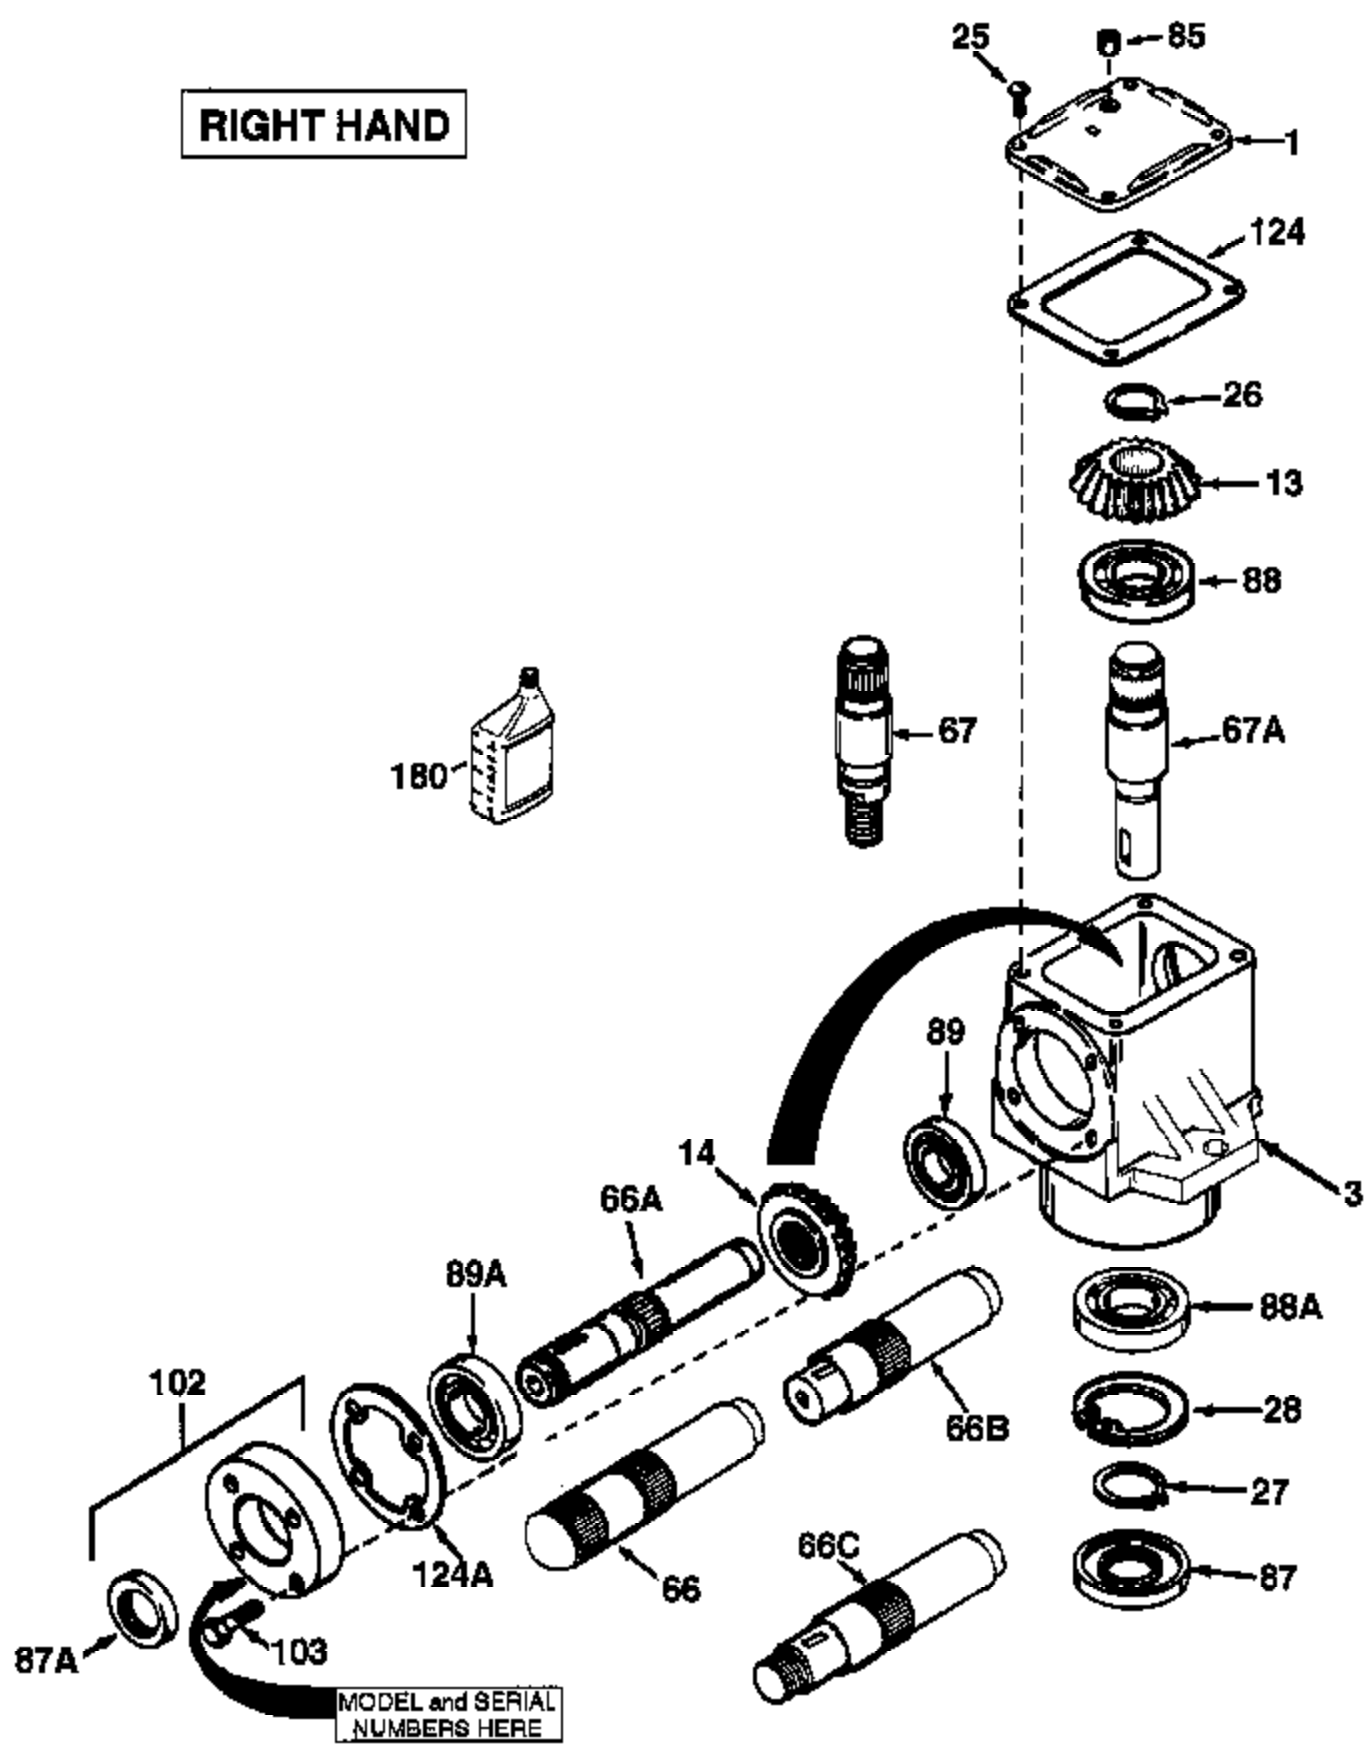

**RIGHT HAND**

Ref #	Part Number	Qty	Description
1	772067	1	Right Angle Drive Head Cover
3	770124	1	Right Angle Drive Housing
13	778101A	1	Bevel Gear (17 teeth-steel)
14	778210A	1	Bevel Gear (17 teeth-steel)
25	792025	4	Screw 10-24 x 1/2"
26	788018	1	Retaining Ring
66A	776228	1	Input Shaft
67A	776434	1	Output Shaft
85	792039	1	Pipe Plug 1/8-27
87A	788031	1	Oil Seal 7/8"
87	788082	1	Oil Seal
88A	780204	1	Ball Bearing (.9838 ID)
88	780203	1000-1000-081	Ball Bearing (.9838 ID)
89A	780201	Peerless	Ball Bearing (.8745 ID)
89	780202	1	Ball Bearing (.7495 ID)
102	786029	1	Retainer Cap & Seal (Incl. 87A & 103)
103	792026	4	Bolt 1/4-20 x 7/8"
124	788028	1	Gasket
124A	788030B	1	Retainer Gasket
180	730229A	1	Gear Oil 80W90