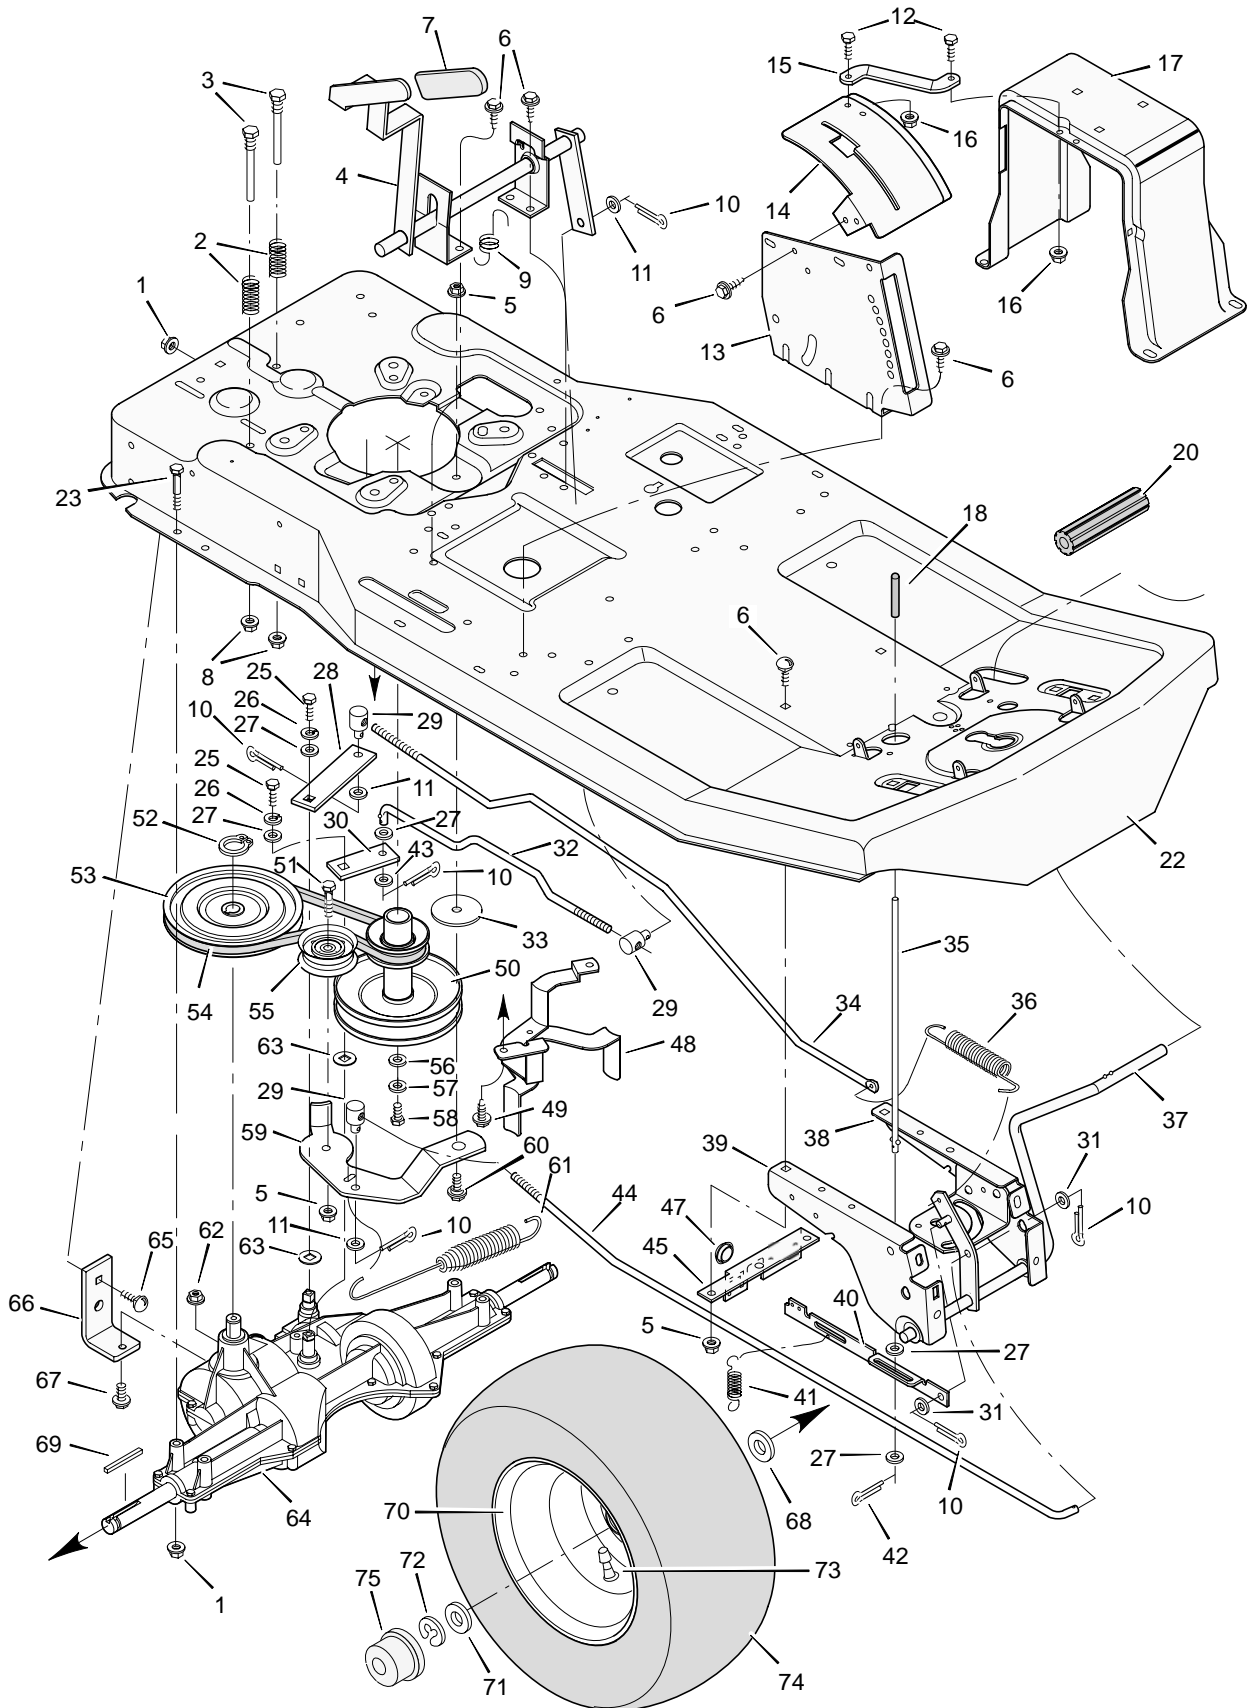

MODEL 30560x20E

REPAIR PARTS MOTION DRIVE

MODEL 30560x20E

REPAIR PARTS MOTION DRIVE

Key No.	Description	Part No.	Key No.	Description	Part No.
1	Locknut, Flange	15x88	40	Link, Parking Brake	56565Z
2	Spring, Compression	164x1	41	Spring, Extension	165x107
3	Guide, Belt	55826	42	Pin, Cotter	30x50
4	Shifter Assembly	56610E701	43	Washer	17x46Z
5	Locknut, Flange	15x84	44	Rod, Clutch	56531Z
6	Screw	26x267	45	Stop, Parking Brake	56227E701
7	Grip, Shift Lever	91573	47	Grommet	56623
8	Hex Nut	15x115	48	Guide, Belt	56215Z
9	Spring, Extension	165x100	49	Screw	26x49
10	Pin, Cotter	30x20	50	Pulley Assembly, Stack	92504Z
11	Washer	17x53Z	51	Bolt, Hex	1x111
12	Bolt, Hex	1x38	52	Ring, Retainer	11x7
13	Plate, Index	56595E701	53	Pulley, Drive	56562
14	Gate, Shift	56606E701	54	Belt, Motion Drive	37x65
15	Brace, Shift Gate	56529E701	55	Pulley, Idler	56526
16	Locknut, Flange	15x89	56	Washer	17x170
17	Support, Seat	56517E701	57	Lockwasher	19x35
18	Grip, Parking Brake	55873	58	Bolt, Hex	1x140
20	Pedal, Rubber	55825	59	Bracket, Idler	56520E701
22	Frame Assembly	56611E701	60	Bolt, Shoulder	9x42
23	Bolt, Hex	1x124	61	Spring, Extension	165x81
25	Bolt, Hex	1x145	62	Locknut, Hex	15x43
26	Lockwasher	18x32	63	Washer	17x148
27	Washer	17x36Z	64	Transaxle, Dana Model 4450-1	‡
28	Yoke, Brake	56500Z	65	Bolt, Carriage	2x53
29	Nut, Adjusting	21920	66	Bracket, Transaxle	56503E701
30	Yoke, Shift	56505Z	67	Bolt, Hex	1x139
31	Washer	17x47Z	68	Washer	17x160
32	Rod, Shift	56591Z	69	Key, Square	56534
33	Washer, Hardened	17x174HT	70	Wheel & Tire Assembly	92308-601
34	Rod, Brake	56530Z	71	Washer	17x115
35	Rod, Parking Brake	56566Z	72	E-Ring	11x3
36	Spring, Extension	165x85	73	Valve Stem **	24373
37	Lever, Pedal	56511E701	74	Tire Only **	24393
38	Plate, Left Suspension	56224E701	75	Hub Cap, Optional	24582
39	Plate, Right Suspension	56023E701			

‡ Parts are available from a Authorized Engine Service Center. See "Engines, Gasoline" or "Gasoline Engines" in the yellow pages of the telephone directory

** Also included with Key No. 70.