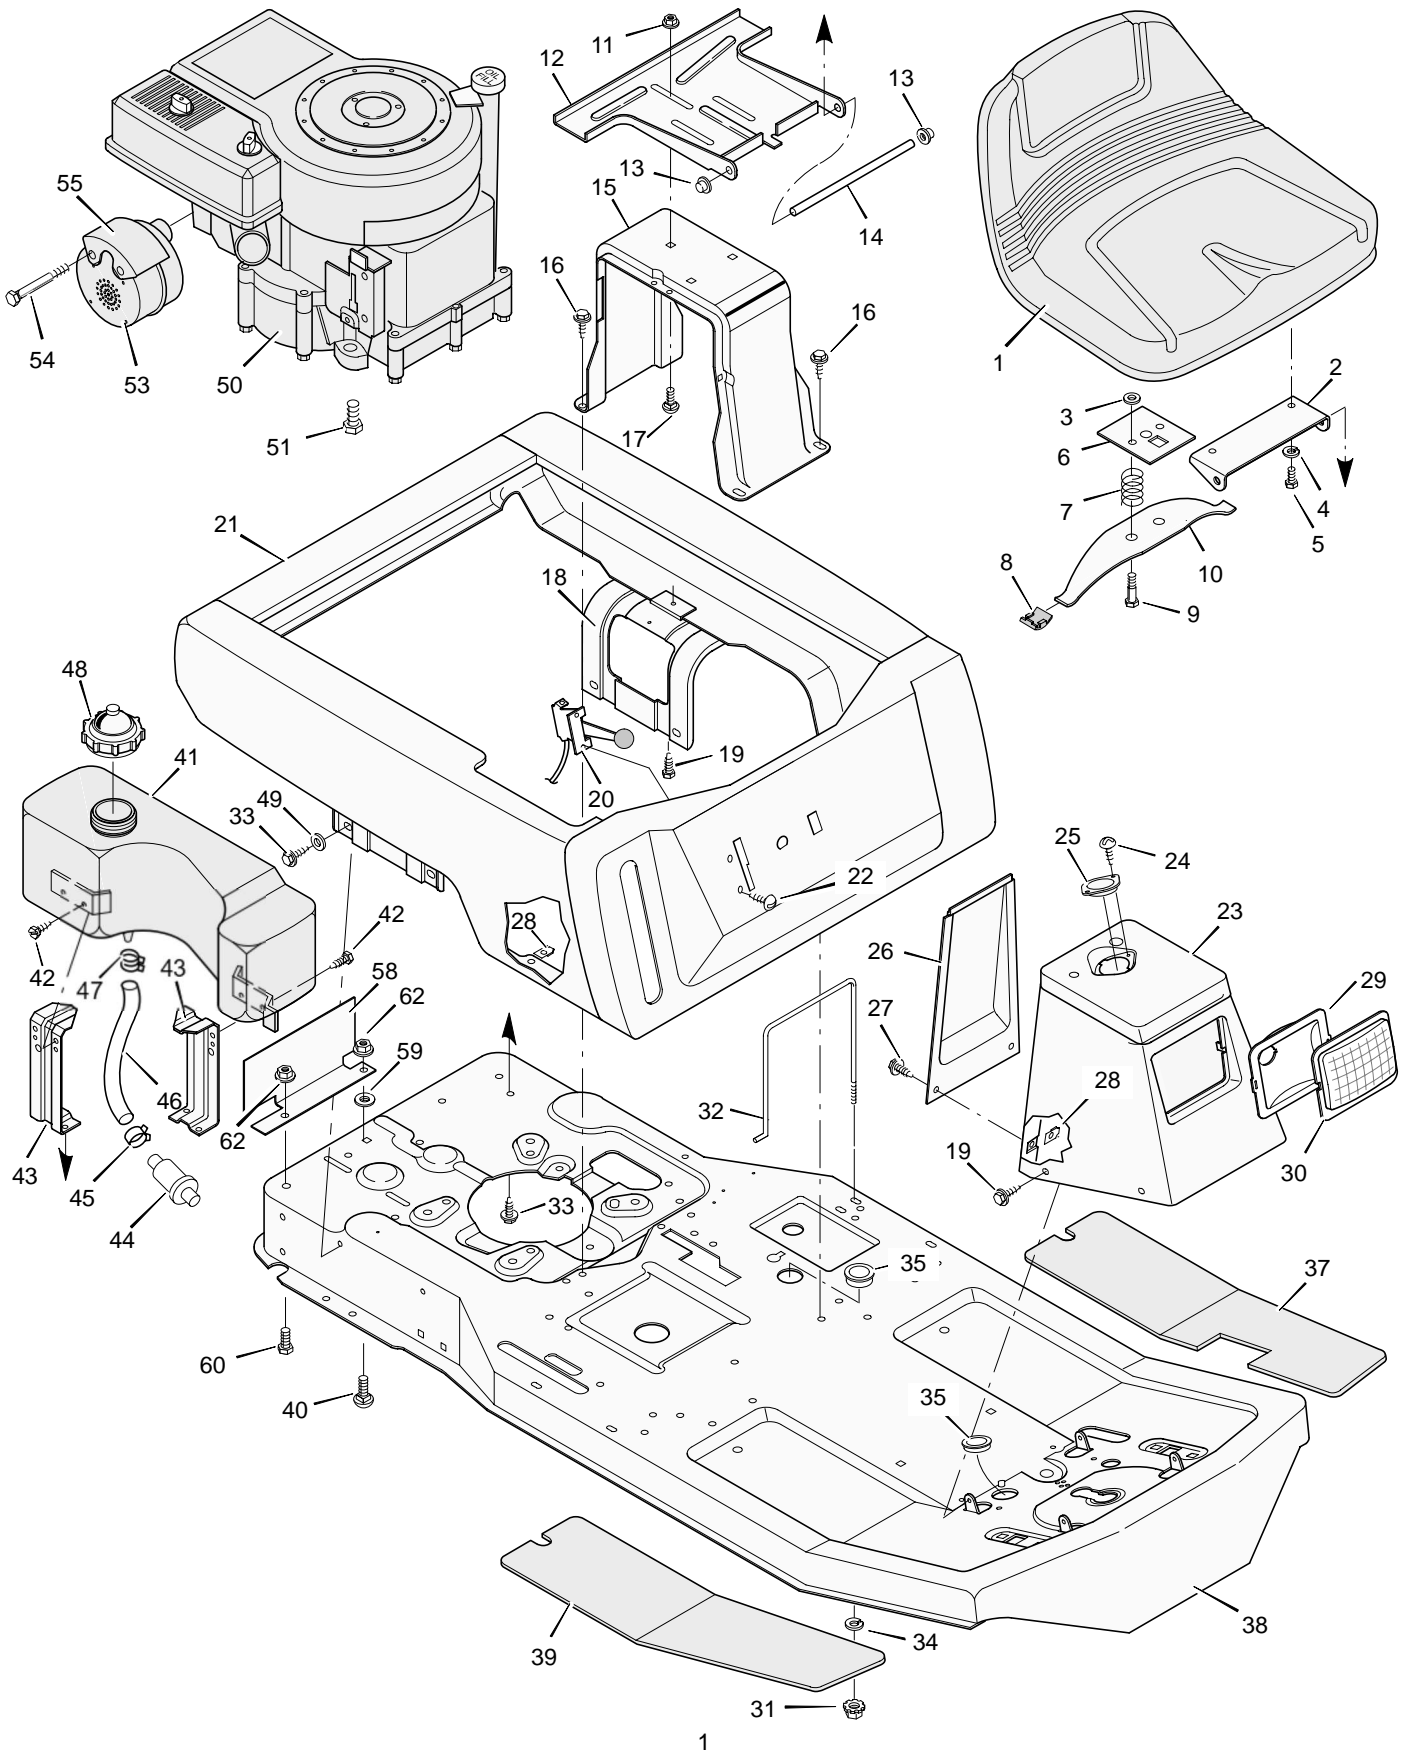

MODEL 30560x20E

REPAIR PARTS BODY CHASSIS

MODEL 30560x20E

REPAIR PARTS BODY CHASSIS

Key No.	Description	Part No.	Key No.	Description	Part No.
1	Seat	92387	37	Mat, Left	56107
2	Hinge, Seat	56516E701	38	Frame Assembly	56611E245
3	Retainer	28x64	39	Mat, Right	56106
4	Lockwasher	18x16	40	Bolt, Carriage	2x53
5	Bolt, Hex	1x45	41	Tank, Fuel	55805
6	Plate, Seat Switch	91963Z	42	Screw	26x213
7	Spring, Compression	164x26	43	Bracket, Fuel Tank	55806E701
8	Glide, Seat Spring	91822	44	Filter, Fuel	56002
9	Bolt, Shoulder	9x38	45	Clamp	91174
10	Spring, Seat	91964	46	Line, Fuel	91022
11	Locknut, Flange	15x88	47	Clamp	23713
12	Bracket, Seat Pivot	56518E701	48	Cap, Fuel	92317
13	Cap, Push On	28x23	49	Washer	19x6
14	Rod, Seat Hinge	56537Z	50	Engine	‡
15	Support, Seat	56517E701	51	Bolt, Engine Mount	25x7
16	Screw	26x249	53	Muffler	90330
17	Bolt, Carriage	2x53	54	Bolt	1x118
18	Support, Body *	55017E701	55	Shield, Heat	90332
19	Screw	26x214	56	Deflector, Exhaust	92144
20	Throttle Control	56598	57	Screw	26x208
21	Body	54766E245	58	Shield, Heat	56636E701
22	Screw	26x201	59	Washer	19x66
23	Console Assembly	56570E245	60	Bolt	1x91
24	Screw	26x201	62	Locknut, Flange	15x76
25	Bearing, Steering Post	56022	—	Owner's Manual	F-96603
26	Console, Plate	55023E245	—	Parts List	F-96604
27	Screw	4x24	—	Decal, Right Panel	44x3024
28	J-Nut	28x18	—	Decal, Left Panel	44x3025
29	Reflector	56241Z	—	Decal, Shift	44x4402
30	Lens	90082	—	Decal, Left Console	44x3547
31	Locknut	15x66	—	Decal, Right Console	44x3548
32	Clamp, Battery	54800Z	—	Decal, Front	44x3023
33	Screw	26x49	—	Decal, Clutch/Brake	44x5437
34	Washer	17x38Z	—	Decal, Warning	44x5942
35	Grommet	21268			

* Also included with Key No. 21.

‡ Parts are available from a Authorized Engine Service Center. See "Engines, Gasoline" or "Gasoline Engines" in the yellow pages of the telephone directory