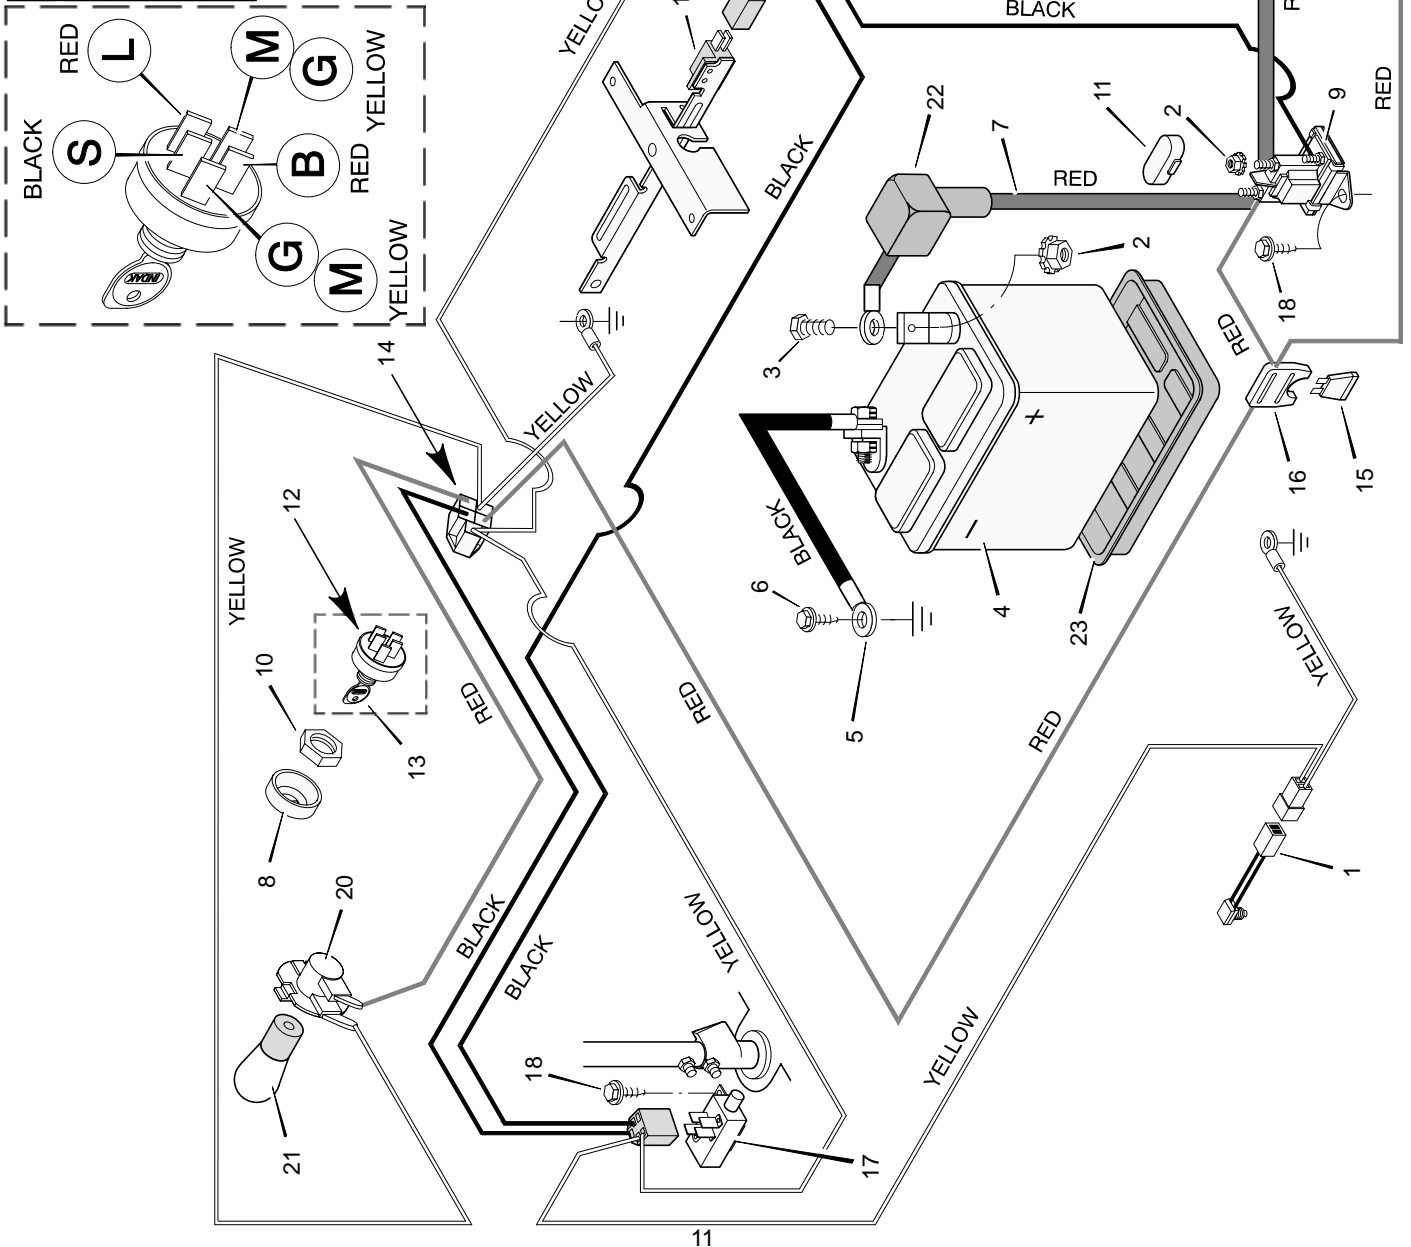

MODEL 30560x20E

REPAIR PARTS ELECTRICAL SYSTEM

POS.	FUNCTION	CIRCUIT (MAKE)
1	OFF	M+G
2	RUN LIGHTS	B+L
3	RUN	NONE
4	START	B+S