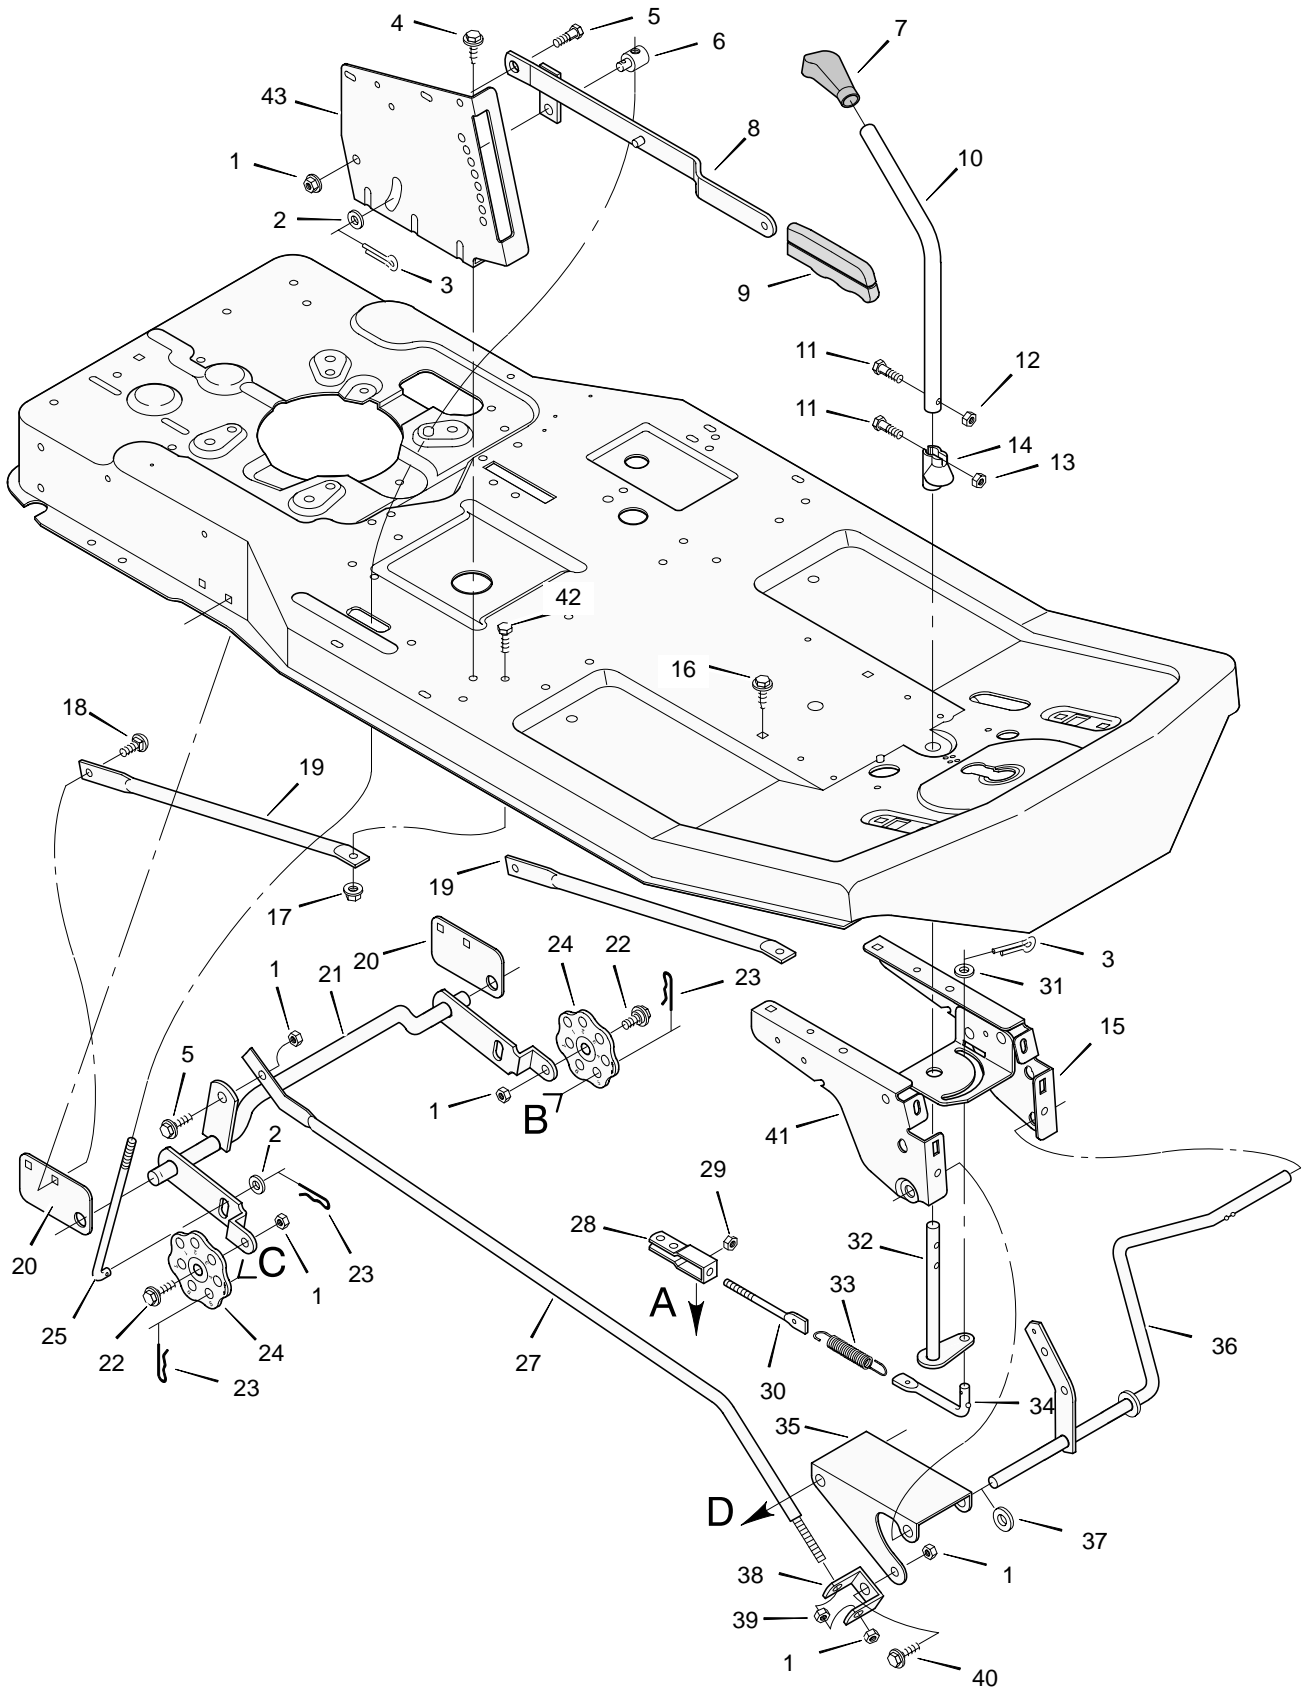

MODEL 30560x20E

REPAIR PARTS MOWER HOUSING SUSPENSION

MODEL 30560x20E

REPAIR PARTS MOWER HOUSING SUSPENSION

Key No.	Description	Part No.
1	Locknut, Flange	15x84
2	Washer	17x53
3	Pin, Cotter	30x20
4	Screw	26x249
5	Bolt, Shoulder	9x9Z
6	Nut, Adjusting	21920
7	Grip, Blade Control	92698
8	Lever Assembly, Lift	56031E701
9	Grip, Lift Lever	91573
10	Attachment, Clutch	55927Z
11	Bolt, Hex	1x76
12	Locknut	15x66
13	Locknut, Flange	15x89
14	Cam, Blade Control	55853
15	Plate, Left Suspension	56224E701
16	Screw	26x249
17	Locknut, Flange	15x88
18	Bolt, Carriage	2x64
19	Strut, Frame	55326E701
20	Plate, Mounting	55270E701
21	Rod Assembly, Rear Suspension	55346E701
22	Bolt, Shoulder	9x4
23	Pin, Hair	31x4
24	Plate, Adjusting	55344E701
25	Rod, Lifter	24839E701
27	Rod, Suspension	55957E701
28	Clevis	24471Z
29	Nut, Hex	15x2
30	Link, Blade Drive	55271Z
31	Washer	17x48
32	Rod and Arm Assembly	55930E701
33	Spring, Extension	165x67
34	Link, Front Deck	55179E701
35	Bracket, Front Suspension	55139E701
36	Lever, Pedal	56511E701
37	Washer	17x122
38	Clevis	55298
39	Locknut, Hex	15x73
40	Bolt, Shoulder	9x17
41	Plate, Right Suspension	56023E701
42	Bolt, Hex	1x45
43	Plate, Index	56595E701