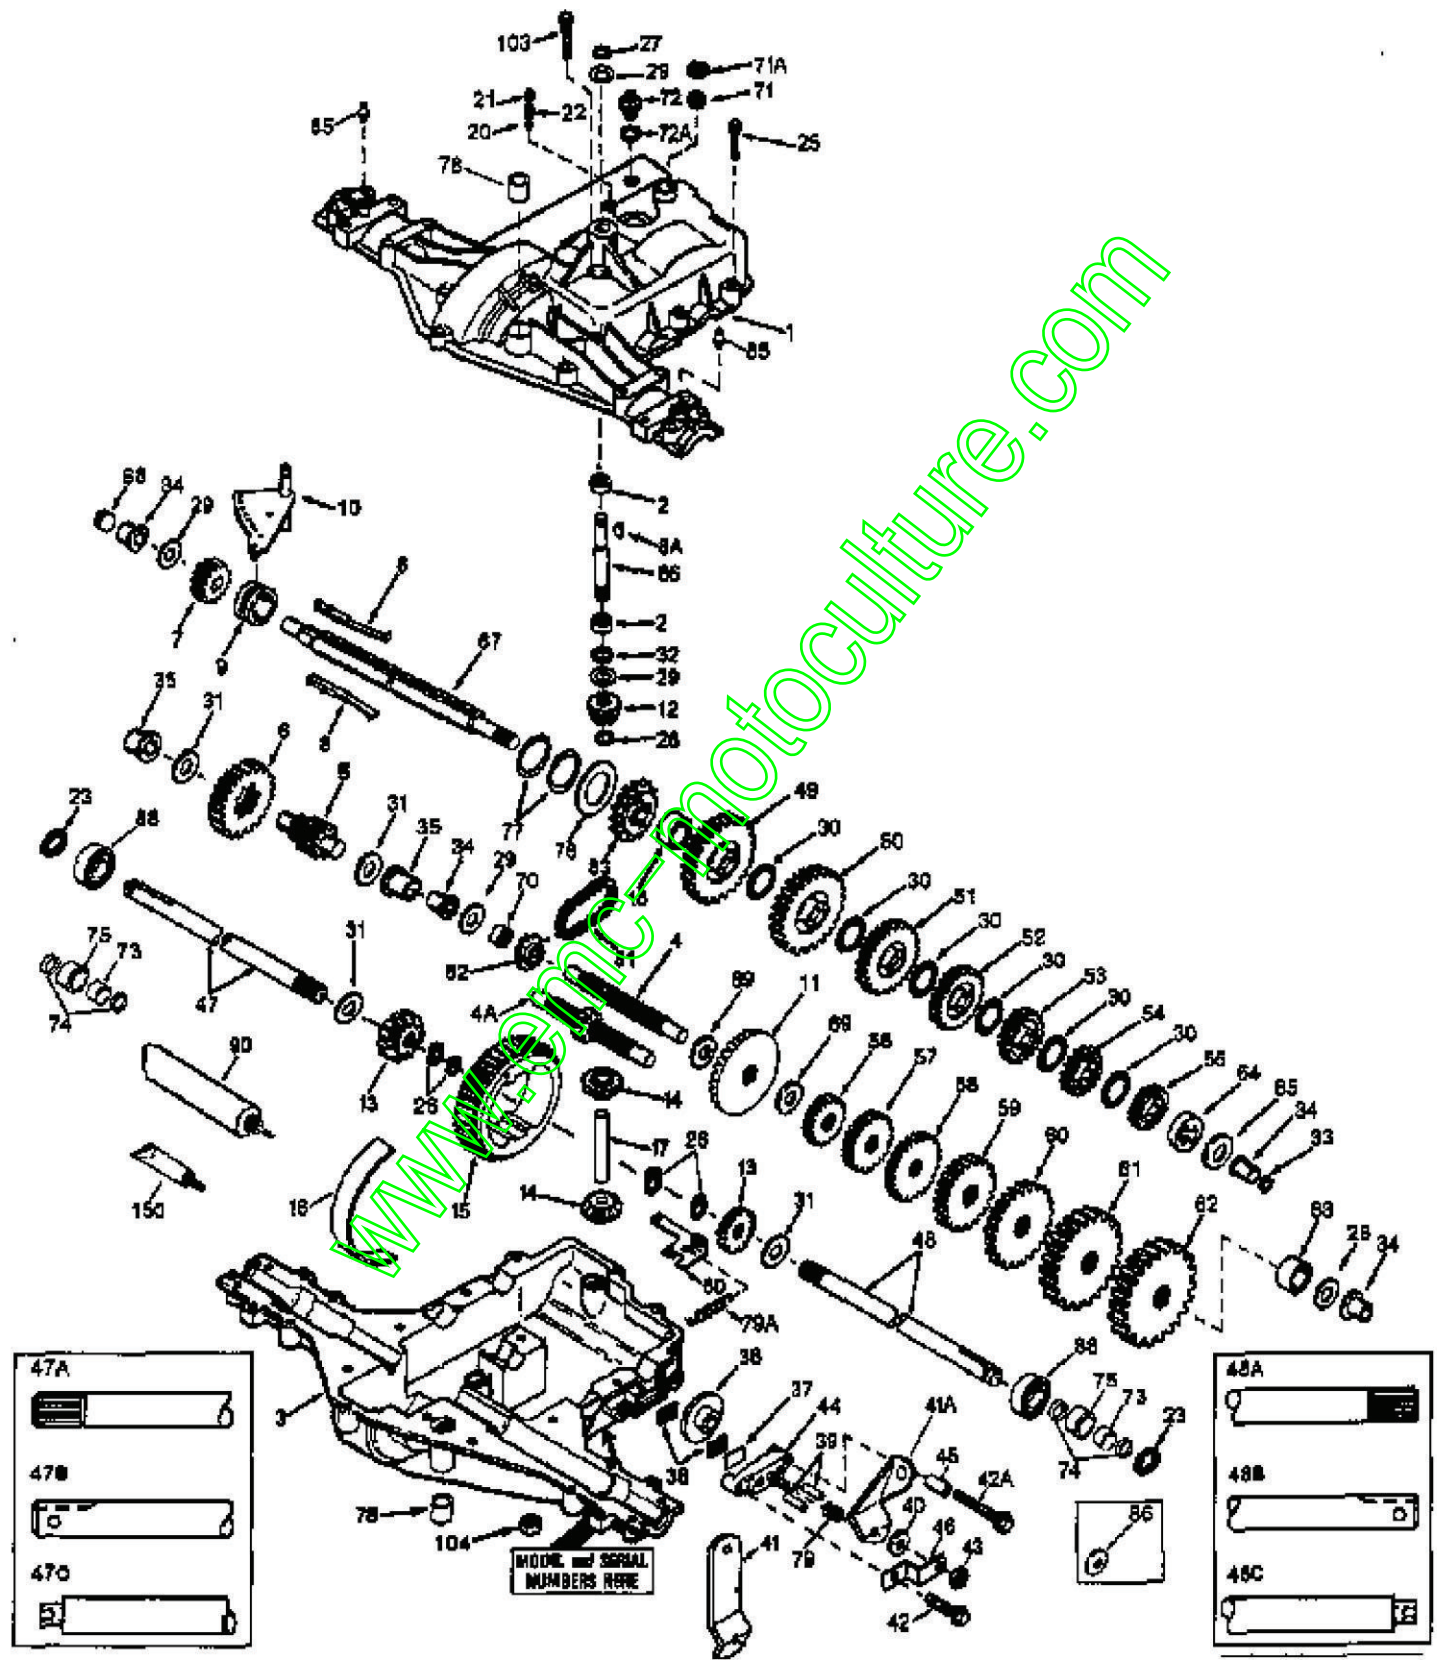

ILLUSTRATION SHOWS TYPICAL PARTS ONLY. ORDER BY PART NUMBER. PARTS NOT LISTED ARE SUPPLIED BY OEM.

Ref #	Part Number	Qty	Description
1	772108A	1	Transaxle Cover
2	780086A	2	Needle Bearing
3	770102A	1	Transaxle Case
4	776260A	1	Countershaft
5	776219A	1	Output Shaft & Pinion
6	778139	1	Output Gear (35 teeth)
7	778136	1	Spur Gear (15 teeth-steel)
8	792136A	4	Shift Key
9	784352	1	Shift Collar
10	784355	1	Shift Rod & Fork
11	778229	1	Bevel Gear (42 teeth)
12	778113A	1	Input Bevel Pinion
13	778221	2	Bevel Gear (19 teeth)
14	778068	2	Differential Pinion
15	778260	1	Ring Gear
17	786139	1	Drive Pin
18	786102	1	Spacer
20	792077A	1	Steel Ball, 5/16" dia.
21	792078	1	Set Screw, 3/8-16 x 3/8"
22	792079	1	Spring
23	788061	2	Seal Ring
25	792073A	17	Screw, 1/4-20 x 1-1/4"
26	792125	4	Retaining Ring (pkg. of 2)
27	792035	1	Retaining Ring
28	788040	1	Retaining Ring
29	780072	5	Washer
30	780108	5	Washer
31	780001	4	Washer
32	792001	1	"O" Ring
33	788051A	1	Square Cut Ring
34	780105A	4	Flanged Bushing
35	780118A	2	Flanged Bushing
36	790003	1	Brake Disk
37	790007	1	Brake Pad Plate
38	799021	2	Brake Pad (pkg. of 2)
39	786026	2	Dowel Pin
40	792076A	1	Washer
41	790023A	1	Brake Lever
42	792073A	1	Screw, 1/4-20 x 1-1/4"
42A	792085A	1	Screw, 1/4-20 x 2-1/4"
43	792075	1	Locknut, 5/16-24
44	790025	1	Brake Pad Holder
45	786066	1	Spacer
46	786086	1	Brake Lever Bracket
47	774686	1	Axle (11-5/16" long)
48	774687	1	Axle (15-7/8" long)
49	778215	1	Spur Gear (37 teeth)
50	778124A	1	Spur Gear (30 teeth)
51	778250	1	Spur Gear (27 teeth)
52	778123A	1	Spur Gear (25 teeth)
53	778122A	1	Spur Gear (22 teeth)
54	778121A	1	Spur Gear (20 teeth)
56	778230	1	Spur Gear (12 teeth-steel)
57	778126A	1	Spur Gear (20 teeth)
58	778249	1	Spur Gear (23 teeth)
59	778127A	1	Spur Gear (25 teeth)