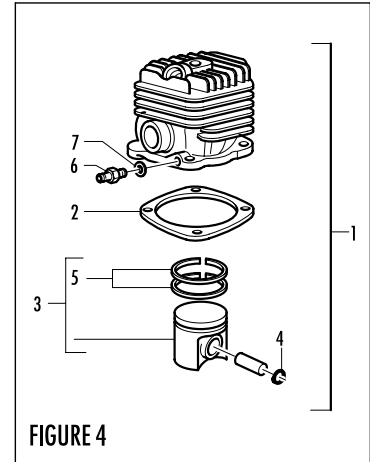

brand	McCULLOCH

date	FEB/03	SHEET 3/4

Model	Prefix
PROMAC 72 28"	01

Product number
24782100B

FIGURA 2