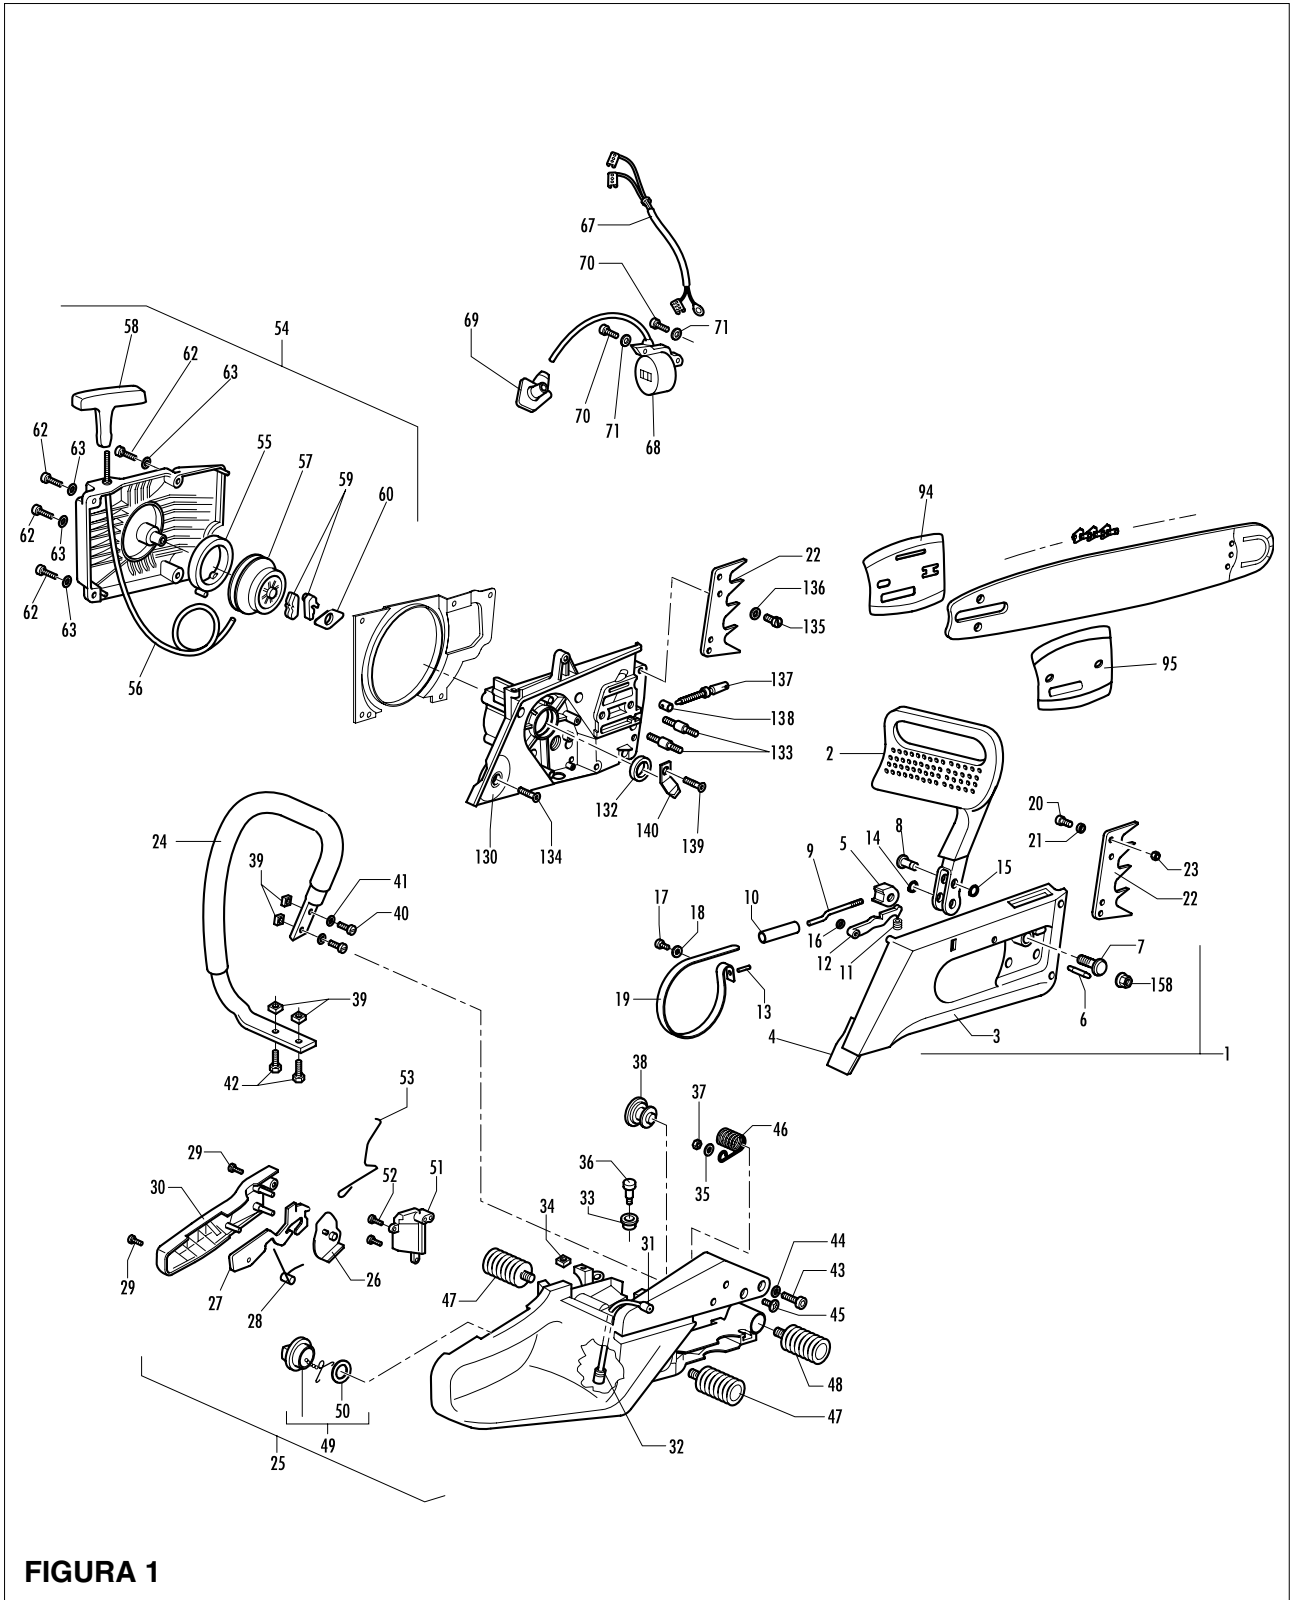

brand	McCULLOCH

date	FEB/03	SHEET 1/4

Model	Prefix
PROMAC 72 28"	01

Product number
24782100B