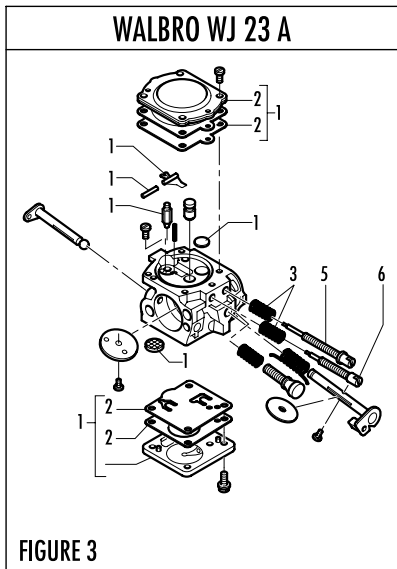

brand	McCULLOCH

date	FEB/03	SHEET 3/4

Model	Prefix
PROMAC 72 28"	01

Product number
24782100B

FIGURA 2