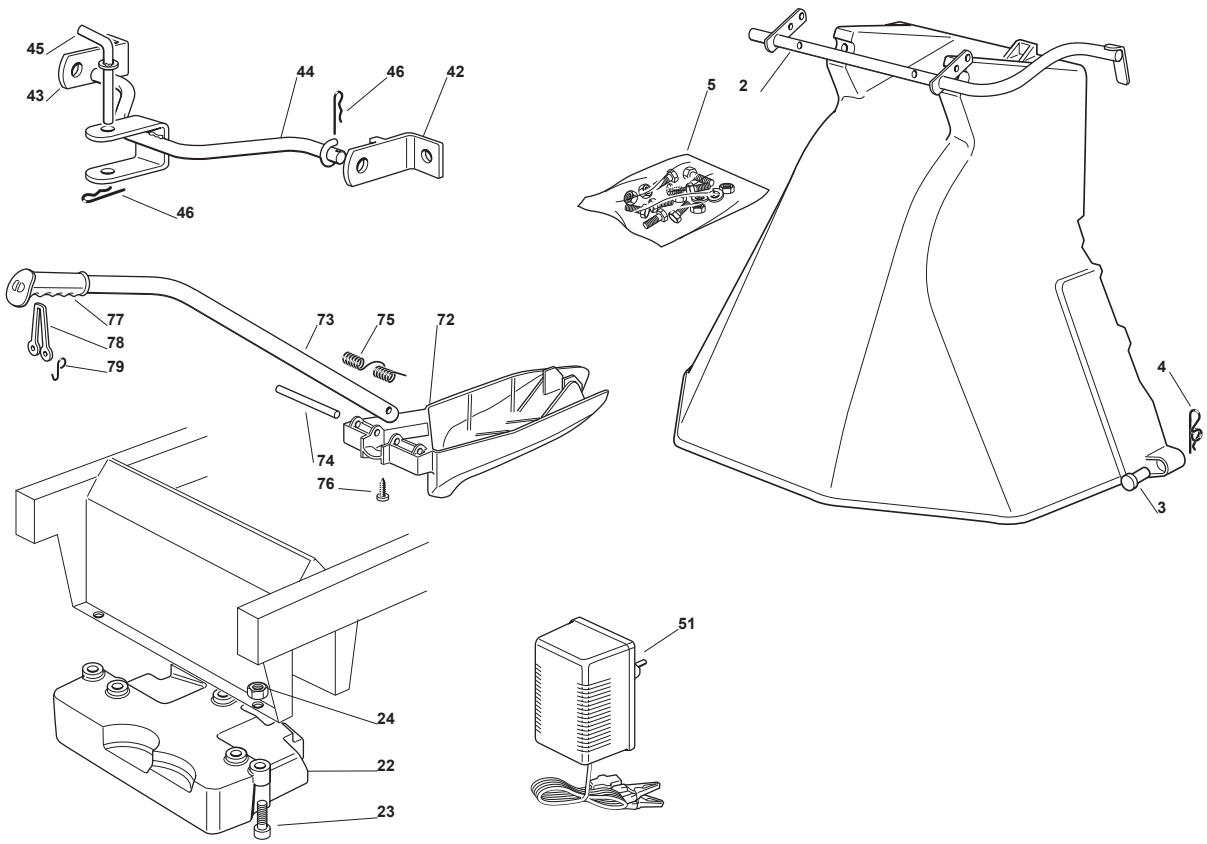

Fig.	Q.ty	Part No	Description	Notes
2	1	382869035/0	Stone Guard Tube	
3	2	125510022/0	Pin	
4	2	124487998/0	Cotter Pin	
5	1	382180062/0	Outfit, Screws	
22	1	125519997/1	Front Weight Tc	
23	3	112760520/0	Screw	
24	3	112155000/0	Nut	
42	1	382735502/0	Bracket	
43	1	325774213/0	Bracket	
44	1	382033117/0	Rod	
45	1	125510021/1	Hitch Pin	
46	2	124487999/0	Spring Pin	
51	1	182180090/0	Battery Charger	CE Plugg
51	1	182180091/0	Battery Charger	UK Plugg
72	1	325140097/0	Deflector	
73	1	325394005/0	Handle	
74	1	125510077/0	Pin	
75	1	125430245/0	Spring	
76	1	112735405/0	Screw	
77	1	325280000/1	Handgrip	
78	1	125840011/1	Tie Rod	
79	2	125253004/0	Mulch.Kit Fixing Hook	