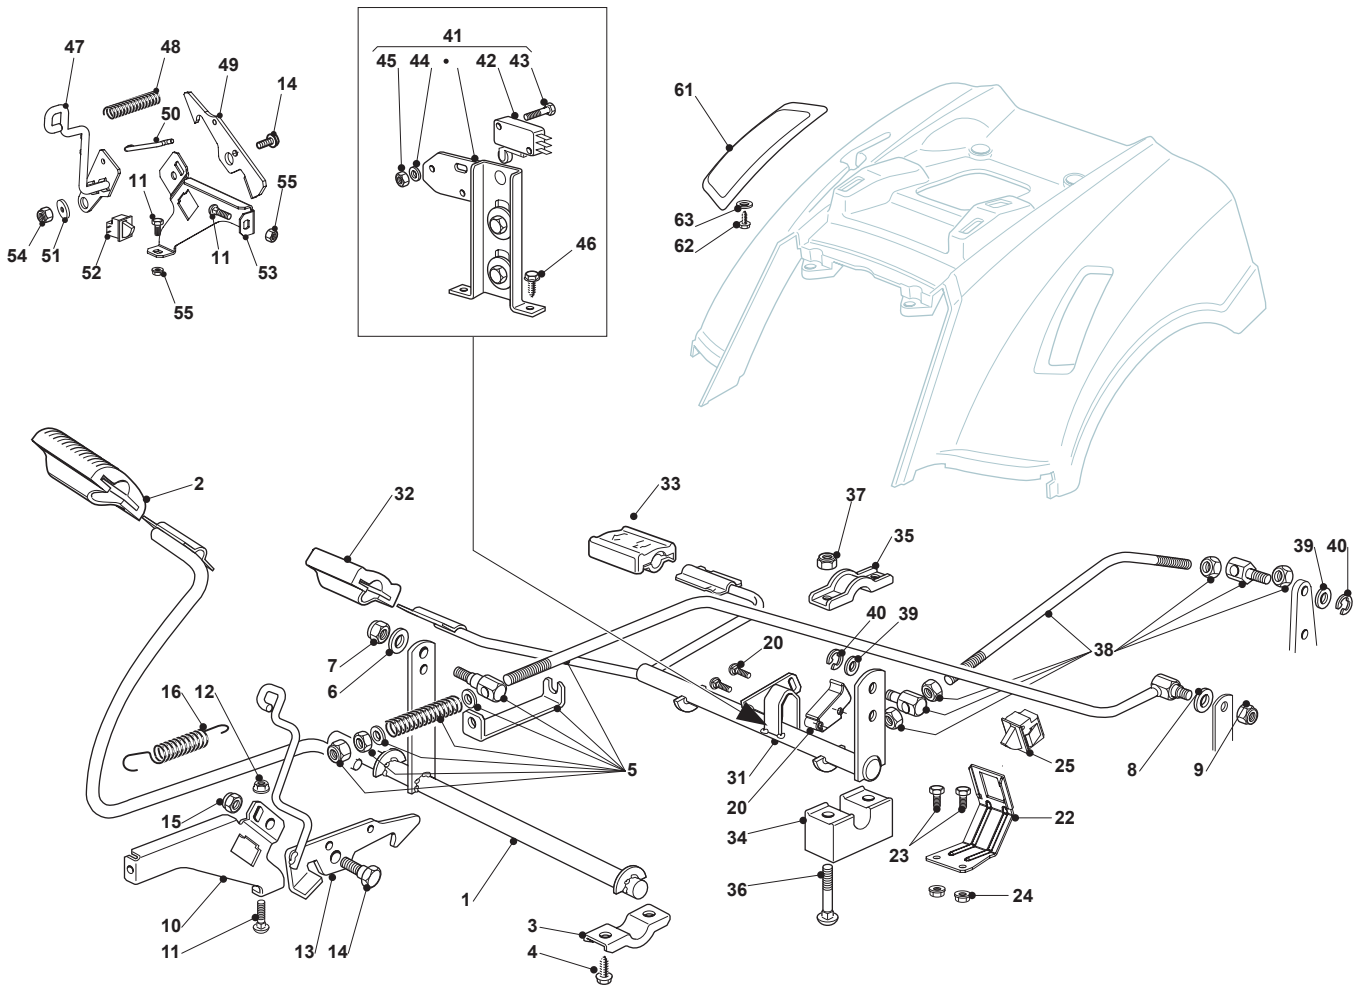

Fig.	Q.ty	Part No	Description	Notes
1	1	325038004/0	Bushing	
2	1	125520014/0	Steering Column	
3	1	127570050/0	Pinion	
4	1	112622650/0	Dowel pin	
5	1	325743000/0	Joint	
6	1	112521370/0	Washer	
7	1	112436030/0	Plate	
8	1	325785213/1	Support	
9	2	112729601/1	Screw	
10	1	112691800/0	Screw	
11	1	112583500/0	Grower	
12	1	112379511/0	Grease Dispenser	
13	2	325040624/0	Bushing	
14	1	112523060/0	Washer	
15	1	125510132/0	Pin	
16	1	325318281/0	Lever	
17	1	125670019/0	Washer	
18	1	325735513/0	Steering Sector	
19	1	112523080/0	Washer	
20	1	112155020/0	Nut	
22	1	112523080/0	Washer	
23	1	112794950/0	Screw	
29	1	382000610/0	Steering Rod	
30	2	112523070/0	Washer	
31	2	112155010/0	Nut	
41	1	382034036/0	Equalizer With Bush And Lubricator	
42	4	125034002/1	Bushing	
43	2	112379511/0	Grease Dispenser	
44	1	125160016/1	Spacer	
45	1	112692695/0	Screw	
46	2	112523100/0	Washer	
47	1	112587100/0	Grower	
48	1	112295300/0	Nut	
49	1	382230377/1	Right Stub Axle	
50	1	382230379/1	Left Stub Axle	
51	2	112001000/0	Benzing Ring	
52	1	325743000/0	Joint	
53	1	325785213/1	Support	
54	2	112791213/1	Screw	
55	2	112521330/0	Washer	
56	2	112154510/0	Nut	
57	1	125840023/0	Tie Rod	
58	2	122746609/0	Joint	
59	2	112156602/0	Nut	
60	2	112295201/0	Nut	