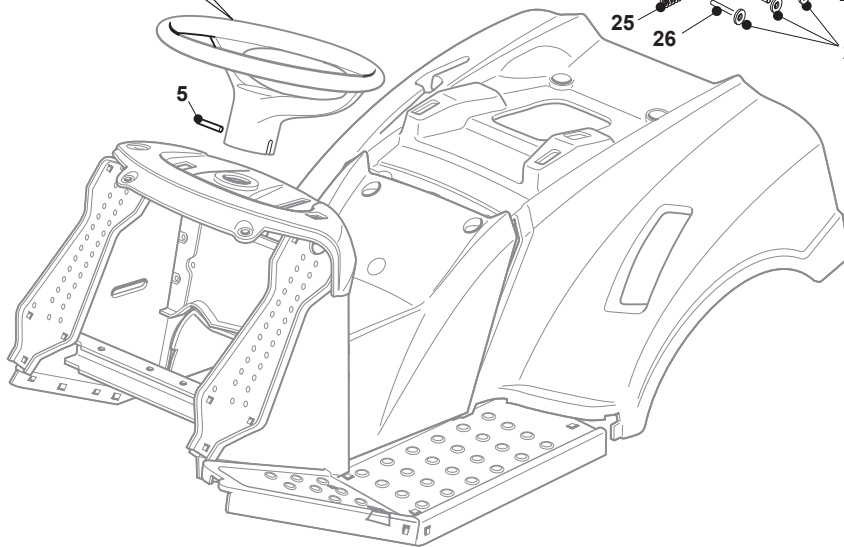

Fig.	Q.ty	Part No	Description	Notes
1	1	125961212/0	Steering Wheel	Grey
1	1	125961216/0	Steering Wheel	Black
1	1	125961209/0	Steering Wheel	Black
1	1	125961201/0	Steering Wheel	Black
2	1	325580500/0	Cap	Black
2	1	325580501/0	Cap	Grey
3	1	325961222/1	Steering wheel	
4	1	325580508/0	Steering Plate Cover	
5	1	112620299/0	Elastic Pin	
6	1	125722470/0	Seat	
7	1	125722463/0	Seat	
8	1	125722453/1	Seat	
9	1	125722471/0	Seat	
10	1	125722456/0	Seat	
11	1	125722478/1	Seat	
12	1	125430285/0	Spring	
13	1	112789000/0	Screw	
14	1	112154330/0	Nut	
15	1	327063021/1	Cam	
16	2	112789100/0	Screw	
17	2	112523020/0	Washer	
18	2	112154330/0	Nut	
19	1	325547033/2	Seat Plate	
20	4	112793101/0	Screw	
21	4	112583500/0	Grower	
22	4	112523060/0	Washer	
23	2	112789000/0	Screw	
24	6	112604896/0	Crown Fastener	
25	1	125430285/0	Spring	
26	3	122517866/0	Pin	
27	1	325774575/0	Fulcrum Clamp	
28	1	112735661/0	Screw	
29	1	325318327/0	Lever	