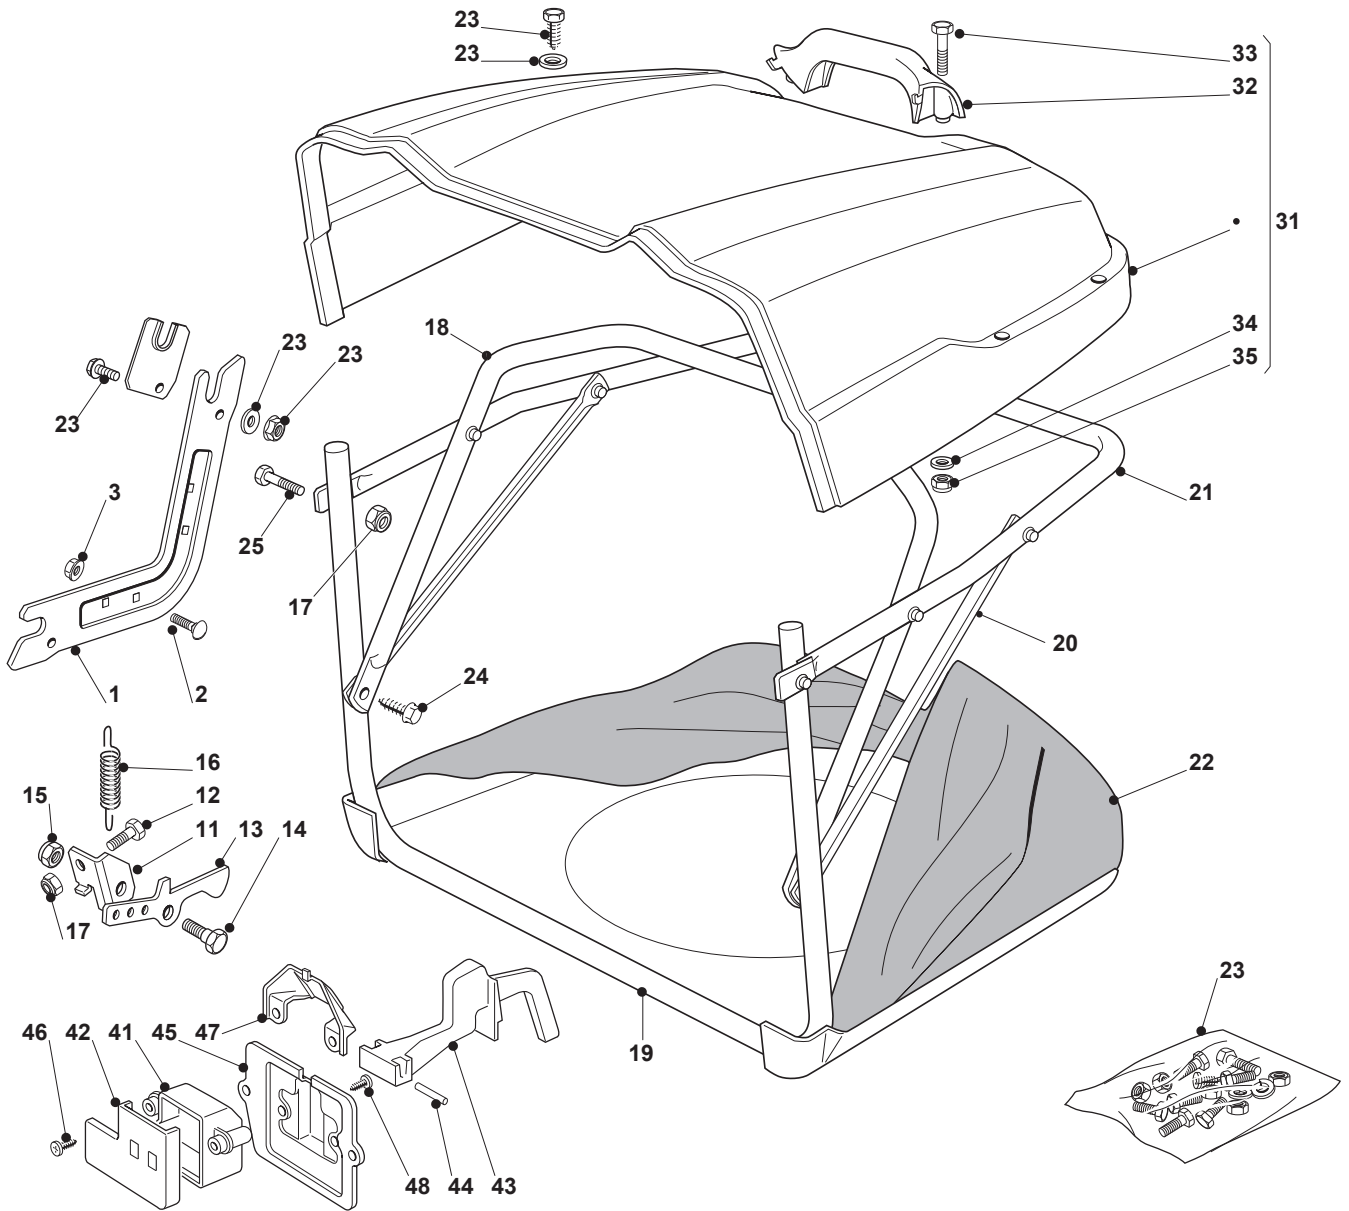

Fig.	Q.ty	Part No	Description	Notes
1	2	325785275/0	Support	
2	4	112818690/0	Screw	
3	4	112293201/0	Nut	
11	1	325755031/1	Bracket	
12	1	112789000/0	Screw	
13	1	325774315/1	Bracket	
14	1	125510080/1	Pin	
15	1	112292102/0	Nut	
16	1	122450432/0	Spring	
17	1	112154330/0	Nut	
21	1	382800111/0	Front Frame	
22	1	182105973/0	Grasscatcher	
23	1	382394003/0	Front Handle	
24	1	382869023/0	Rod	
25	1	125394508/0	Knob	
26	1	382180048/0	Screw	
31	1	325110319/0	Yellow Grass-Catcher Cover	Yellow
31	1	325110320/0	Red Grass-Catcher Cover	Red
31	1	325110342/0	Grey Grass-Catcher Cover	Grey
31	1	325110413/0	Black Grass-Catcher Cover	Black
31	1	325110421/0	White Grass-Catcher Cover	White
41	1	125600041/0	Grassc.Full Micro Protection Tcj-F	
42	1	125600042/0	Grasscatcher Micro Prot Cover	
43	1	125318124/0	Full Grassc. Microswtich Cover	
44	1	112400030/0	Pin	
45	1	325785272/0	Micro Protection	
46	1	112728510/0	Screw	
47	1	125600048/0	Micro Protection Cover	
48	2	112735110/0	Screw	