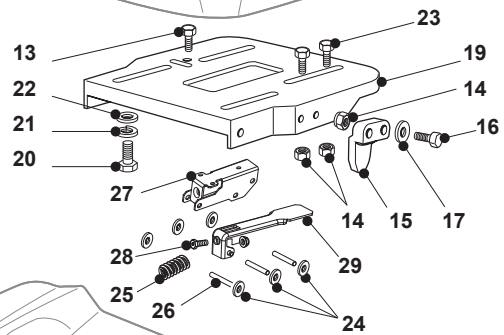

Fig.	Q.ty	Part No	Description	Notes
1	1	125961212/0	Steering Wheel	Grey
1	1	125961216/0	Steering Wheel	Black
1	1	125961209/0	Steering Wheel	Black
1	1	125961201/0	Steering Wheel	Black
2	1	325580500/0	Cap	Black
2	1	325580501/0	Cap	Grey
3	1	325961222/1	Steering wheel	
4	1	325580508/0	Steering Plate Cover	
5	1	112620299/0	Elastic Pin	
6	1	125722470/0	Seat	
7	1	125722463/0	Seat	
8	1	125722453/1	Seat	
9	1	125722471/0	Seat	
10	1	125722456/0	Seat	
11	1	125722478/1	Seat	
12	1	125430285/0	Spring	
13	1	112789000/0	Screw	
14	1	112154330/0	Nut	
15	1	327063021/1	Cam	
16	2	112789100/0	Screw	
17	2	112523020/0	Washer	
18	2	112154330/0	Nut	
19	1	325547033/2	Seat Plate	
20	4	112793101/0	Screw	
21	4	112583500/0	Grower	
22	4	112523060/0	Washer	
23	2	112789000/0	Screw	
24	6	112604896/0	Crown Fastener	
25	1	125430285/0	Spring	
26	3	122517866/0	Pin	
27	1	325774575/0	Fulcrum Clamp	
28	1	112735661/0	Screw	
29	1	325318327/0	Lever	