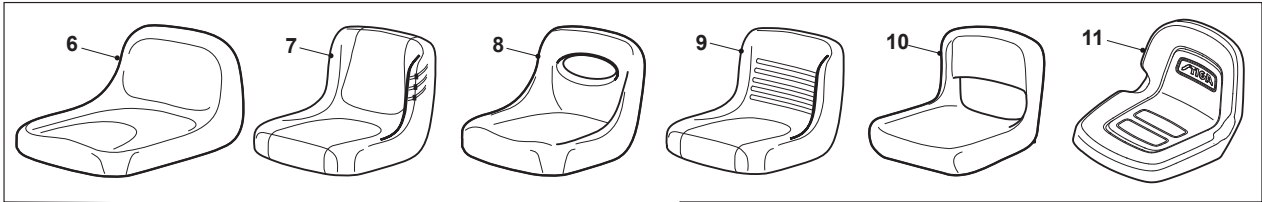

Fig.	Q.ty	Part No	Description	Notes
1	1	125961212/0	Steering Wheel	Grey
1	1	125961216/0	Steering Wheel	Black
1	1	125961209/0	Steering Wheel	Black
1	1	125961201/0	Steering Wheel	Black
2	1	325580500/0	Cap	Black
2	1	325580501/0	Cap	Grey
3	1	325961222/1	Steering wheel	
4	1	325580508/0	Steering Plate Cover	
5	1	112620299/0	Elastic Pin	
6	1	125722470/0	Seat	
7	1	125722463/0	Seat	
8	1	125722453/1	Seat	
9	1	125722471/0	Seat	
10	1	125722456/0	Seat	
11	1	125722478/1	Seat	
12	1	125430285/0	Spring	
13	1	112789000/0	Screw	
14	1	112154330/0	Nut	
15	1	327063021/1	Cam	
16	2	112789100/0	Screw	
17	2	112523020/0	Washer	
18	2	112154330/0	Nut	
19	1	325547033/2	Seat Plate	
20	4	112793101/0	Screw	
21	4	112583500/0	Grower	
22	4	112523060/0	Washer	
23	2	112789000/0	Screw	
24	6	112604896/0	Crown Fastener	
25	1	125430285/0	Spring	
26	3	122517866/0	Pin	
27	1	325774575/0	Fulcrum Clamp	
28	1	112735661/0	Screw	
29	1	325318327/0	Lever	