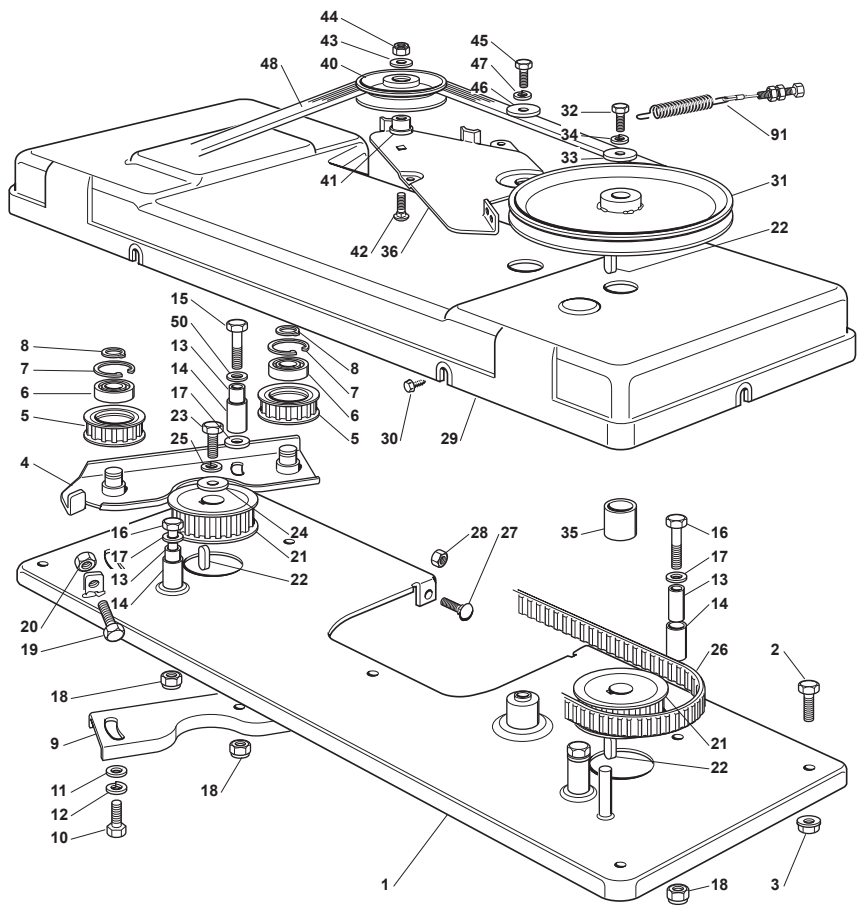

NJY 102 HYDRO

Ride-on 102-122 cm Cutting Plate Lifting

Issue 11 - 2016

Fig.	Q.ty	Part No	Description	Notes
52	1	125840025/0	Tie Rod	
53	1	325670008/1	Washer	
54	1	124487998/0	Cotter Pin	
55	1	125510090/0	Pin	
56	1	112295200/0	Nut	
57	1	112156602/0	Nut	
58	2	325670008/1	Washer	
59	1	112156602/0	Nut	

Fig.	Q.ty	Part No	Description	Notes
1	1	382547029/3	Plate	
13	4	125160003/2	Spacer	
43	1	122671651/0	Washer	
50	1	122671651/0	Washer	
2	4	112792611/0	Screw	
3	4	112293201/0	Nut	
4	1	382785084/1	Support	
5	2	125601559/1	Toothed Pulley	
6	2	119216048/0	Bearing	
7	2	112610800/0	Seeger	
8	2	112609200/0	Seeger	
9	1	325650037/0	Pulley Stiffening	
10	2	112793102/0	Screw	
11	2	112521350/0	Washer	
12	2	112583500/0	Grower	
14	4	125038000/0	Bushing	
15	1	112691700/0	Screw	
16	3	112691200/0	Screw	
17	4	112521350/0	Washer	
18	4	112155000/0	Nut	
19	1	112793900/0	Screw	
20	1	112293200/0	Nut	
21	2	125601560/0	Pulley	
22	3	112139480/0	Feather	
23	1	112793102/0	Screw	
24	1	125670007/0	Washer	
25	1	112583500/0	Grower	
26	1	135065600/0	Belt	
27	3	112815200/0	Screw	
28	3	112292102/0	Nut	
29	1	125060100/3	Protection	
30	6	112735110/0	Screw	
31	1	125601550/0	Pulley	
32	1	112793102/0	Screw	
33	1	125670007/0	Washer	
34	1	112583500/0	Grower	
35	1	125160002/0	Spacer	
36	1	325318115/1	Lever	
40	1	325601599/0	Pulley	
41	1	125160079/0	Spacer	
42	1	112818900/0	Screw	
44	1	112155000/0	Nut	
45	1	112793102/0	Screw	
46	1	112523070/0	Washer	
47	1	112583500/0	Grower	
48	1	135062811/0	Belt	
91	1	182004608/0	Engagging Cable	