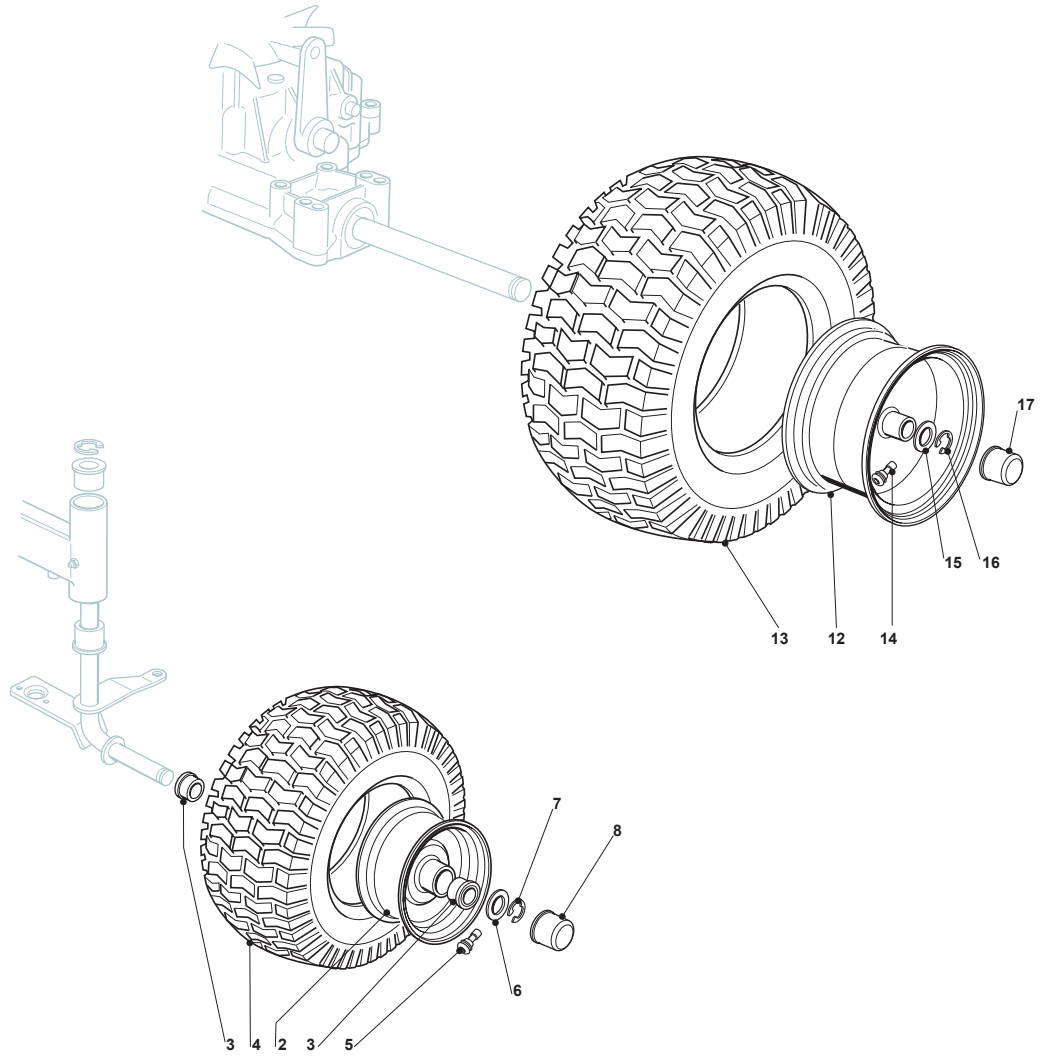

Fig.	Q.ty	Part No	Description	Notes
1	1	125961212/0	Steering Wheel	Grey
1	1	125961216/0	Steering Wheel	Black
1	1	125961209/0	Steering Wheel	Black
1	1	125961201/0	Steering Wheel	Black
2	1	325580500/0	Cap	Black
2	1	325580501/0	Cap	Grey
3	1	325961222/1	Steering wheel	
4	1	325580508/0	Steering Plate Cover	
5	1	112620299/0	Elastic Pin	
6	1	125722470/0	Seat	
7	1	125722463/0	Seat	
8	1	125722453/1	Seat	
9	1	125722471/0	Seat	
10	1	125722456/0	Seat	
11	1	125722478/1	Seat	
12	1	125430285/0	Spring	
13	1	112789000/0	Screw	
14	1	112154330/0	Nut	
15	1	327063021/1	Cam	
16	2	112789100/0	Screw	
17	2	112523020/0	Washer	
18	2	112154330/0	Nut	
19	1	325547033/2	Seat Plate	
20	4	112793101/0	Screw	
21	4	112583500/0	Grower	
22	4	112523060/0	Washer	
23	2	112789000/0	Screw	
24	6	112604896/0	Crown Fastener	
25	1	125430285/0	Spring	
26	3	122517866/0	Pin	
27	1	325774575/0	Fulcrum Clamp	
28	1	112735661/0	Screw	
29	1	325318327/0	Lever	