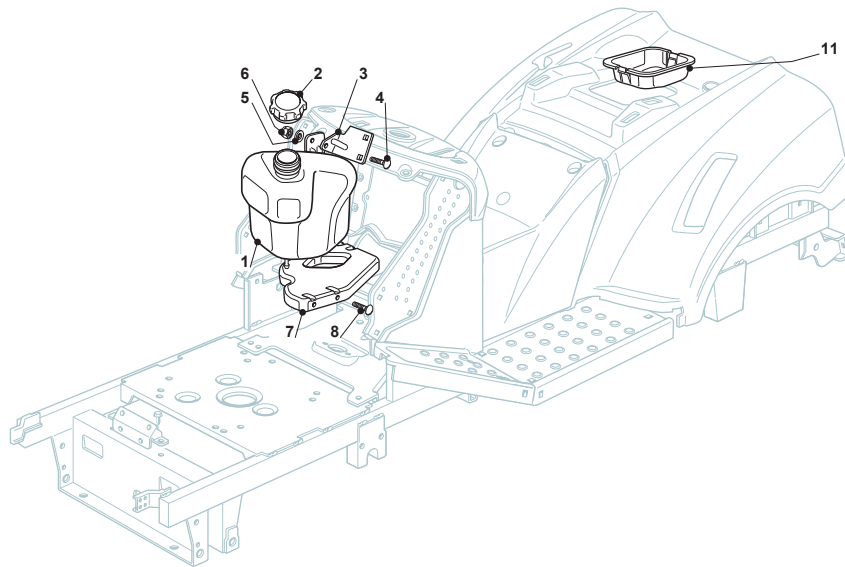

NJY 102 HYDRO

Ride-on 102-122 cm Tank - 4,5 Lt

Issue 11 - 2016

Fig.	Q.ty	Part No	Description	Notes
1	1	325735124/0	Fuel Tank	
2	1	125795001/1	Cap	
3	1	325785291/0	Support	
4	1	112789195/0	Screw	
5	1	112581500/0	Grower	
6	1	112437503/0	Plate	
7	1	325785289/0	Support	
8	4	112735403/0	Screw	
11	1	325207176/0	Basin