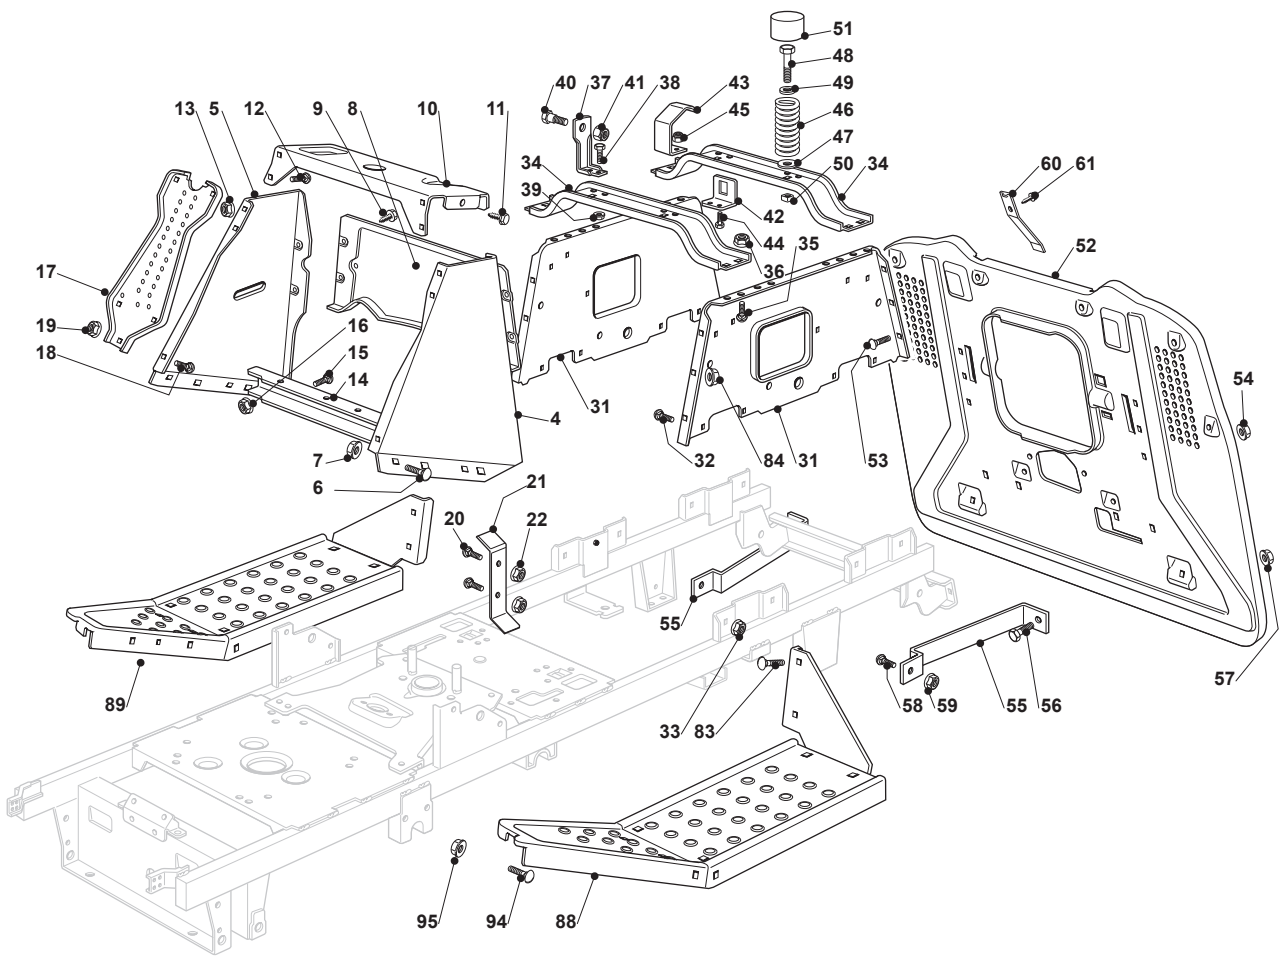

Fig.	Q.ty	Part No	Description	Notes
4	1	325785245/0	Right Dashboard Support	
5	1	325785243/1	Left Dashboard Support	
6	4	112818690/0	Screw	
7	4	112293201/0	Nut	
8	1	382785151/2	Rear Dashboard Support	
9	4	112735110/0	Screw	
10	1	325785255/0	Central Dashboard Support	
11	2	112735110/0	Screw	
12	4	112815200/0	Screw	
13	4	112292102/0	Nut	
14	1	325785241/0	Support	
15	2	112815200/0	Screw	
16	2	112292102/0	Nut	
17	2	382785153/1	Front Dashboard Support	
18	2	112815200/0	Screw	
19	2	112292102/0	Nut	
20	2	112793102/0	Screw	
21	1	325785499/0	Support	
22	2	112293201/0	Nut	
31	2	325785249/0	Seat Support	
32	8	112815200/0	Screw	
33	8	112292102/0	Nut	
34	2	325785257/1	Seat Support	
35	8	112818690/0	Screw	
36	8	112293201/0	Nut	
37	2	325755039/0	Bracket	
38	4	112792611/0	Screw	
39	4	112293201/0	Nut	
40	2	122524970/2	Fulcrum Pin	
41	2	112155010/0	Nut	
42	1	325755043/0	Bracket	
43	1	325430253/0	Spring	
44	2	112789000/0	Screw	
45	2	112154330/0	Nut	
46	2	125430257/1	Spring	
47	2	112523070/0	Washer	
48	2	112760515/0	Screw	
49	2	122671653/0	Washer	
50	2	112360425/0	Nut	
51	2	325122000/2	Spring	
52	1	382547041/1	Plate	
53	6	112792611/0	Screw	
54	6	112293201/0	Nut	
55	2	325650147/0	Plate Stiffening	
56	2	112792611/0	Screw	
57	2	112293201/0	Nut	
58	2	112792611/0	Screw	
59	2	112293201/0	Nut	
60	1	125430276/0	Spring	
61	1	112735110/0	Screw	
83	4	112792611/0	Screw	