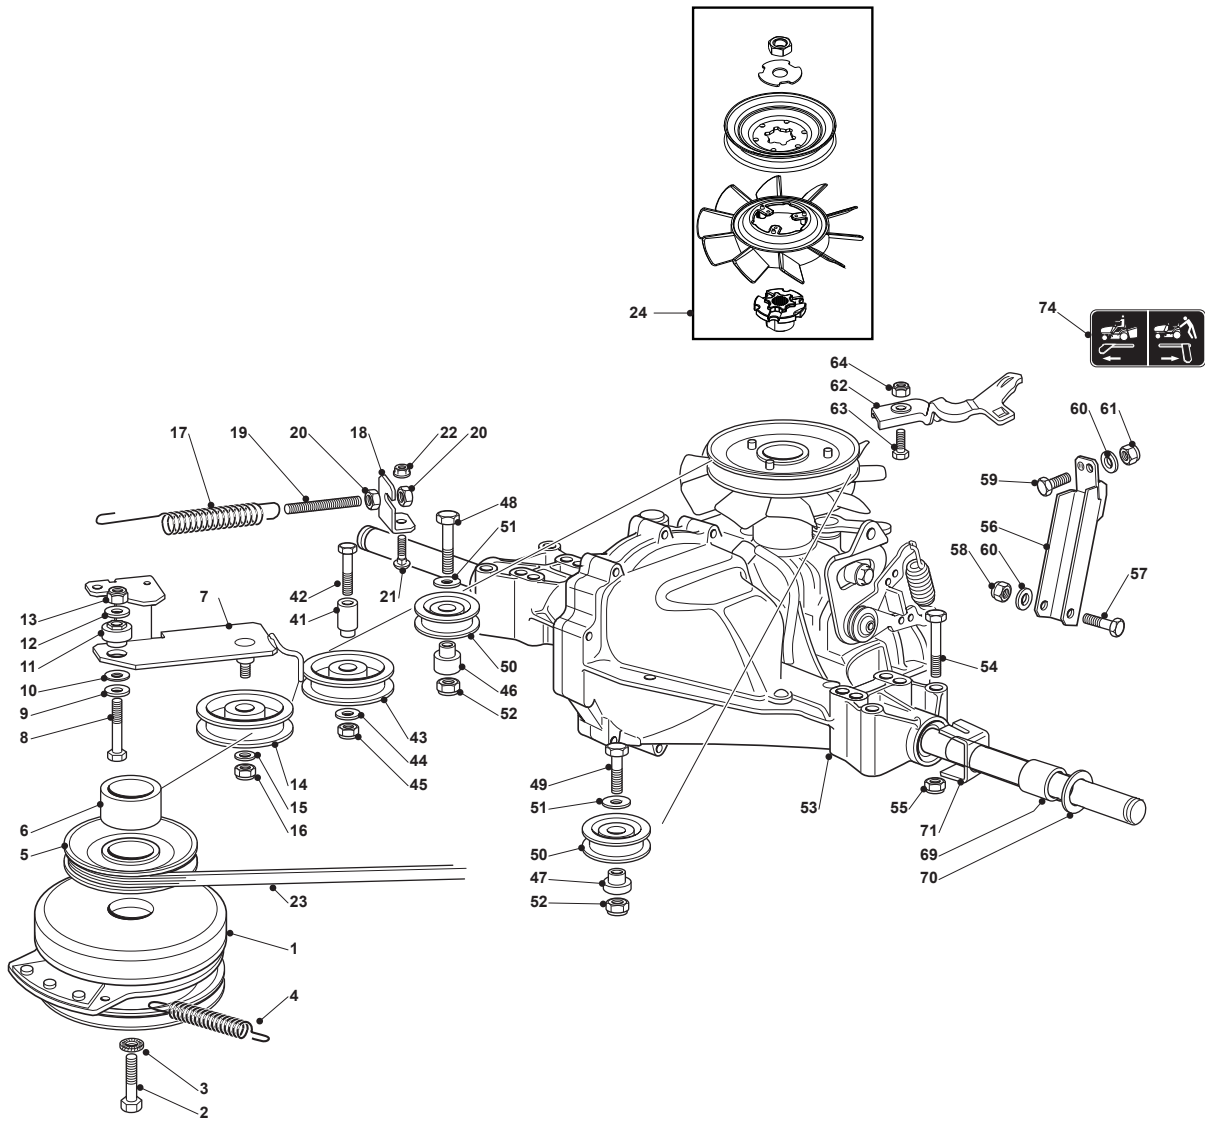

Fig.	Q.ty	Part No	Description	Notes
1	1	118399062/0	Electromagnetic Clutch	
2	1	112737320/0	Screw	
3	1	112543000/0	Washer	
4	1	122430216/1	Spring	
5	1	125601577/0	Pulley	
6	1	125160021/0	Spacer	
7	1	382318217/0	Lever	
8	1	112691115/0	Screw	
9	1	112523060/0	Washer	
10	1	327670055/0	Antifriction Washer	
11	1	125510087/0	Pin	
12	1	112523060/0	Washer	
13	1	112155000/0	Nut	
14	1	125601554/0	Pulley	
15	1	112523060/0	Washer	
16	1	112155000/0	Nut	
17	1	125430260/0	Spring	
18	1	325755049/0	Bracket	
19	1	125840005/0	Tie Rod	
20	2	112293200/0	Nut	
21	1	112818690/0	Screw	
22	1	112293201/0	Nut	
23	1	135062014/0	Belt	
24	1	118802723/0	Fan Kit	
41	1	125160081/0	Pin	
42	1	112691800/0	Screw	
43	1	325601599/0	Pulley	
44	1	112523060/0	Washer	
45	1	112155000/0	Nut	
46	1	125160024/2	Right Spacer	
47	1	125160018/1	Left Spacer	
48	1	112691400/0	Screw	
49	1	112691115/0	Screw	
50	2	125601588/0	Pulley	
51	2	122671653/0	Washer	
52	2	112155000/0	Nut	
53	1	118400919/2	Rear Axle	Hydro-Gear T2-Adbf-2X3C-17X1
54	4	112691600/0	Screw	
55	4	112154210/0	Nut	
56	1	382785201/0	Support	
57	1	112691700/0	Screw	
58	1	112155000/0	Nut	
59	1	112793701/0	Screw	
60	2	112523060/0	Washer	
61	1	112155000/0	Nut	
62	1	325318257/0	Lever	
63	1	112791213/1	Screw	
64	1	112154210/0	Nut	
69	2	125160058/0	Spacer	
70	2	125670005/1	Washer	
71	2	325670025/0	Washer