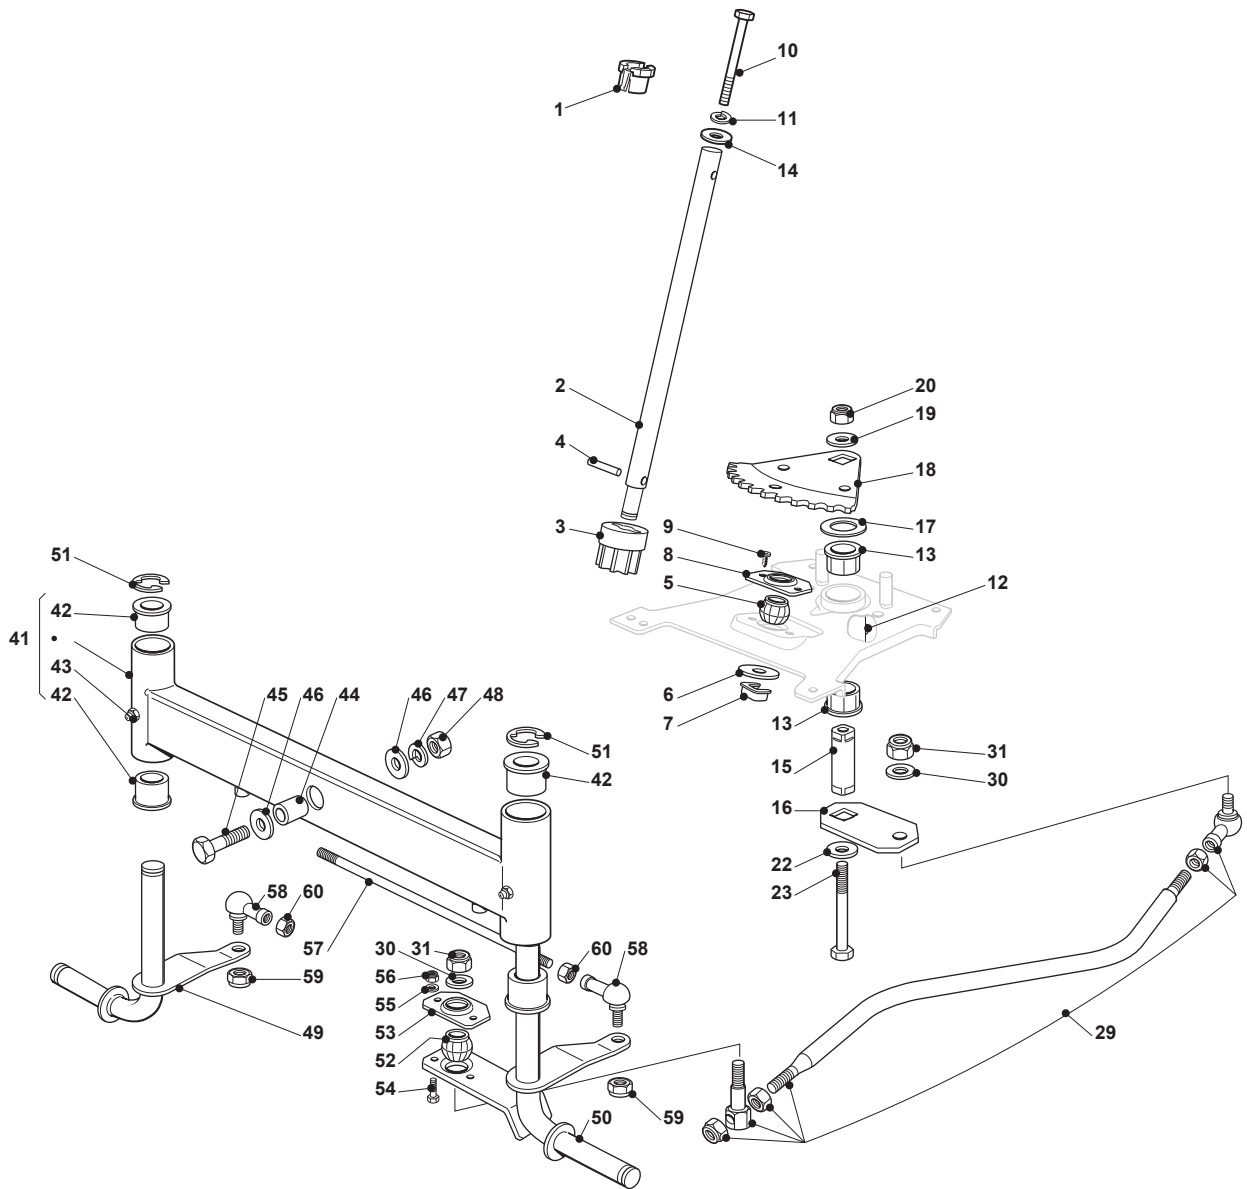

Fig.	Q.ty	Part No	Description	Notes
1	1	325038004/0	Bushing	
2	1	125520006/1	Steering Column	
3	1	127570050/0	Pinion	
4	1	112622650/0	Dowel pin	
5	1	325743000/0	Joint	
6	1	112521370/0	Washer	
7	1	112436030/0	Plate	
8	1	325785213/1	Support	
9	2	112729601/1	Screw	
12	1	112379511/0	Grease Dispenser	
13	2	325040624/0	Bushing	
15	1	125510132/0	Pin	
16	1	325318281/0	Lever	
17	1	125670019/0	Washer	
18	1	325735513/0	Steering Sector	
19	1	112523080/0	Washer	
20	1	112155020/0	Nut	
22	1	112523080/0	Washer	
23	1	112794950/0	Screw	
29	1	382000610/0	Steering Rod	
30	2	112523070/0	Washer	
31	2	112155010/0	Nut	
41	1	382034036/0	Equalizer With Bush And Lubricator	
42	4	125034002/1	Bushing	
43	2	112379511/0	Grease Dispenser	
44	1	125160016/1	Spacer	
45	1	112692695/0	Screw	
46	2	112523100/0	Washer	
47	1	112587100/0	Grower	
48	1	112295300/0	Nut	
49	1	382230377/1	Right Stub Axle	
50	1	382230379/1	Left Stub Axle	
51	2	112001000/0	Benzing Ring	
52	1	325743000/0	Joint	
53	1	325785213/1	Support	
54	2	112791213/1	Screw	
55	2	112521330/0	Washer	
56	2	112154510/0	Nut	
57	1	125840023/0	Tie Rod	
58	2	122746609/0	Joint	
59	2	112156602/0	Nut	
60	2	112295201/0	Nut	