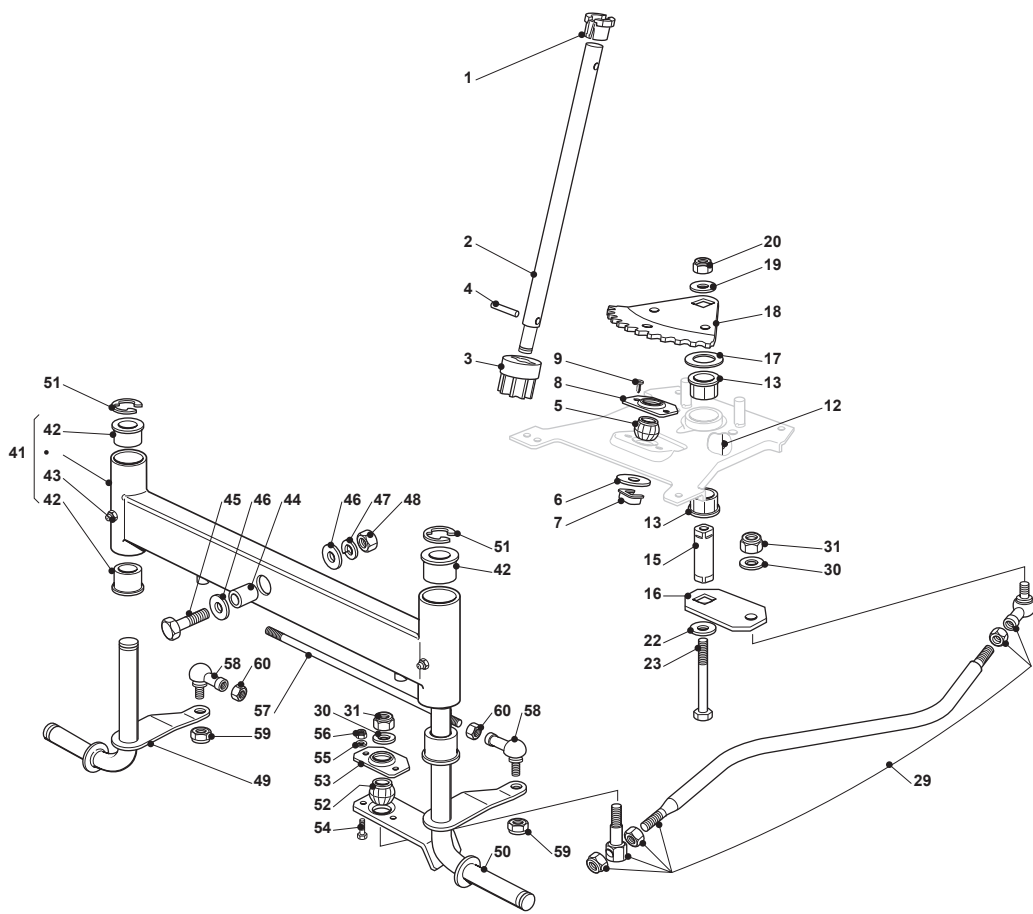

Fig.	Q.ty	Part No	Description	Notes
1	1	325038004/0	Bushing	
2	1	125520006/1	Steering Column	
3	1	127570050/0	Pinion	
4	1	112622650/0	Dowel pin	
5	1	325743000/0	Joint	
6	1	112521370/0	Washer	
7	1	112436030/0	Plate	
8	1	325785213/1	Support	
9	2	112729601/1	Screw	
12	1	112379511/0	Grease Dispenser	
13	2	325040624/0	Bushing	
15	1	125510132/0	Pin	
16	1	325318281/0	Lever	
17	1	125670019/0	Washer	
18	1	325735513/0	Steering Sector	
19	1	112523080/0	Washer	
20	1	112155020/0	Nut	
22	1	112523080/0	Washer	
23	1	112794950/0	Screw	
29	1	382000610/0	Steering Rod	
30	2	112523070/0	Washer	
31	2	112155010/0	Nut	
41	1	382034036/0	Equalizer With Bush And Lubricator	
42	4	125034002/1	Bushing	
43	2	112379511/0	Grease Dispenser	
44	1	125160016/1	Spacer	
45	1	112692695/0	Screw	
46	2	112523100/0	Washer	
47	1	112587100/0	Grower	
48	1	112295300/0	Nut	
49	1	382230377/1	Right Stub Axle	
50	1	382230379/1	Left Stub Axle	
51	2	112001000/0	Benzing Ring	
52	1	325743000/0	Joint	
53	1	325785213/1	Support	
54	2	112791213/1	Screw	
55	2	112521330/0	Washer	
56	2	112154510/0	Nut	
57	1	125840023/0	Tie Rod	
58	2	122746609/0	Joint	
59	2	112156602/0	Nut	
60	2	112295201/0	Nut	