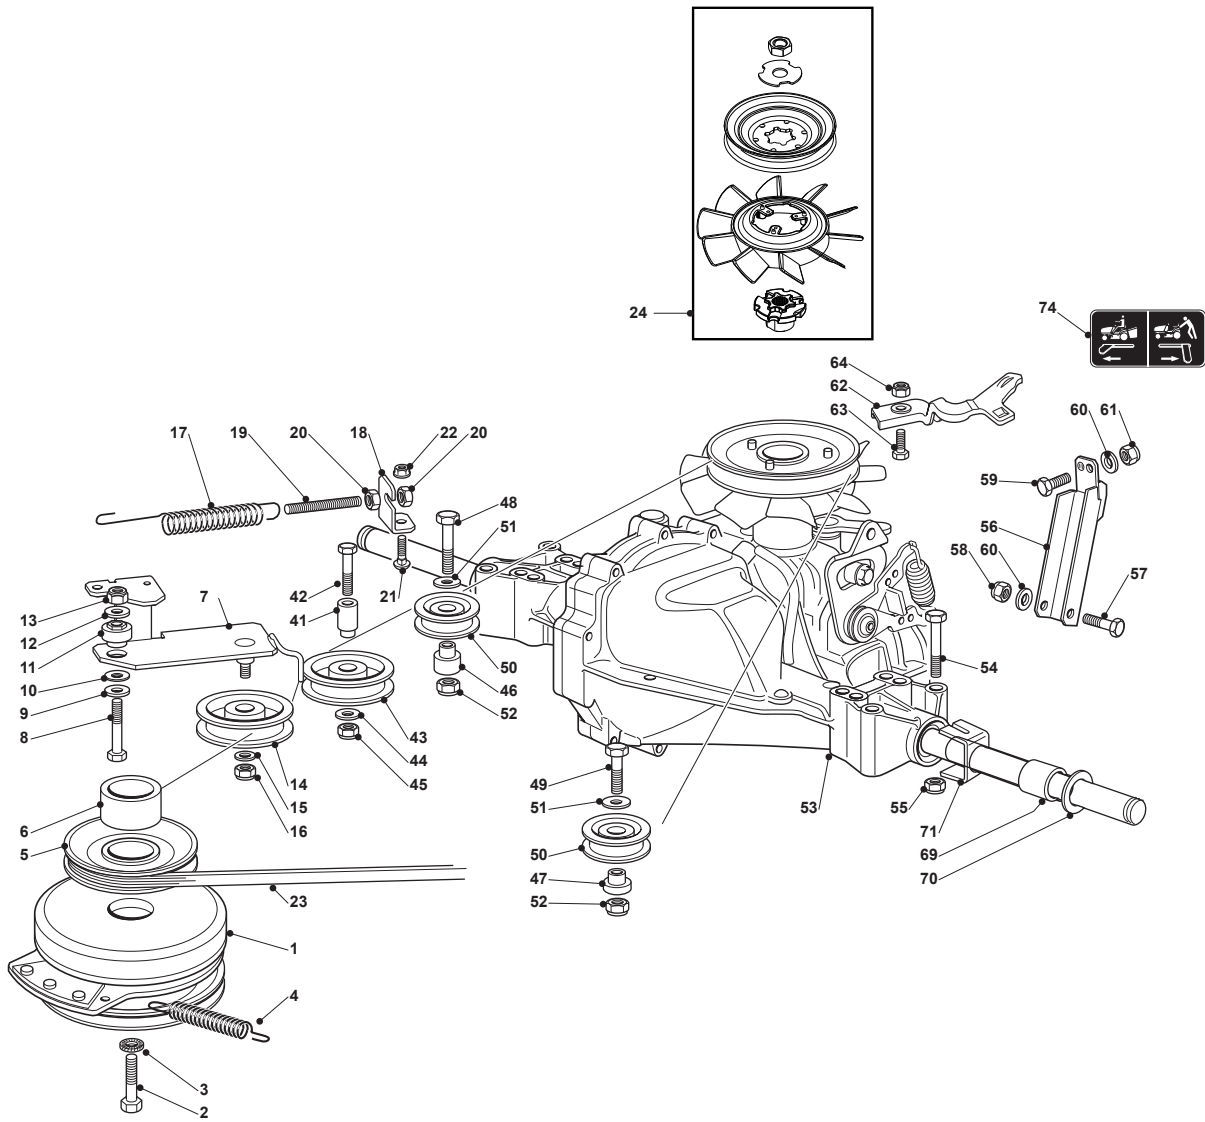

Fig.	Q.ty	Part No	Description	Notes
1	2	118375051/1	Fair Led	
2	1	325869057/0	Fuel Tube Connecting Tube	
3	1	125598050/0	Oil Discharge Extension	
4	1	118401001/1	Oil Seal	
5	1	118737849/0	Plug	
6	1	118738256/0	Left Exhaust Connection	
7	1	118738257/0	Right Exhaust Connection	
8	3	112360425/0	Nut	
9	3	112793102/0	Screw	
10	2	112540260/0	Grower	
11	1	182750014/0	Muffler	
12	2	112280100/0	Nut	
13	1	382598065/0	Muffler Protection	
14	2	112792611/0	Screw	
15	2	112583500/0	Grower	
16	4	112540070/0	Washer	
17	4	112735821/0	Screw	
18	1	112792611/0	Screw	
19	1	112521350/0	Washer	
20	1	125430252/0	Spring	
21	3	112540260/0	Grower	
22	3	112793102/0	Screw	
23	1	112540260/0	Grower	
24	1	182000201/2	Accelerator	
25	2	125943012/0	Screw	
26	1	325592000/0	Knob	
27	1	112726388/0	Screw	
28	1	112290800/0	Nut	

Fig.	Q.ty	Part No	Description	Notes
1	2	118375051/1	Fair Led	
2	1	325869057/0	Fuel Tube	
3	1	125598050/0	Oil Discharge Extension	
4	1	118401001/1	Oil Seal	
5	1	118737849/0	Plug	
6	1	118738256/0	Left Exhaust Connection	
7	1	118738257/0	Right Exhaust Connection	
8	3	112360425/0	Nut	
9	3	112793102/0	Screw	
10	2	112540260/0	Grower	
11	1	182750003/0	Muffler Assy	
12	2	112280100/0	Nut	
13	1	382598065/0	Muffler Protection	
14	2	112792611/0	Screw	
15	2	112583500/0	Grower	
16	4	112540070/0	Washer	
17	4	112735821/0	Screw	
18	1	112792611/0	Screw	
19	1	112521350/0	Washer	
20	1	125430252/0	Spring	
21	3	112540260/0	Grower	
22	3	112793102/0	Screw	
23	1	112540260/0	Grower	
24	1	182000201/2	Accelerator	
25	2	125943012/0	Screw	
26	1	325592000/0	Knob	
27	1	112726388/0	Screw	
28	1	112290800/0	Nut	