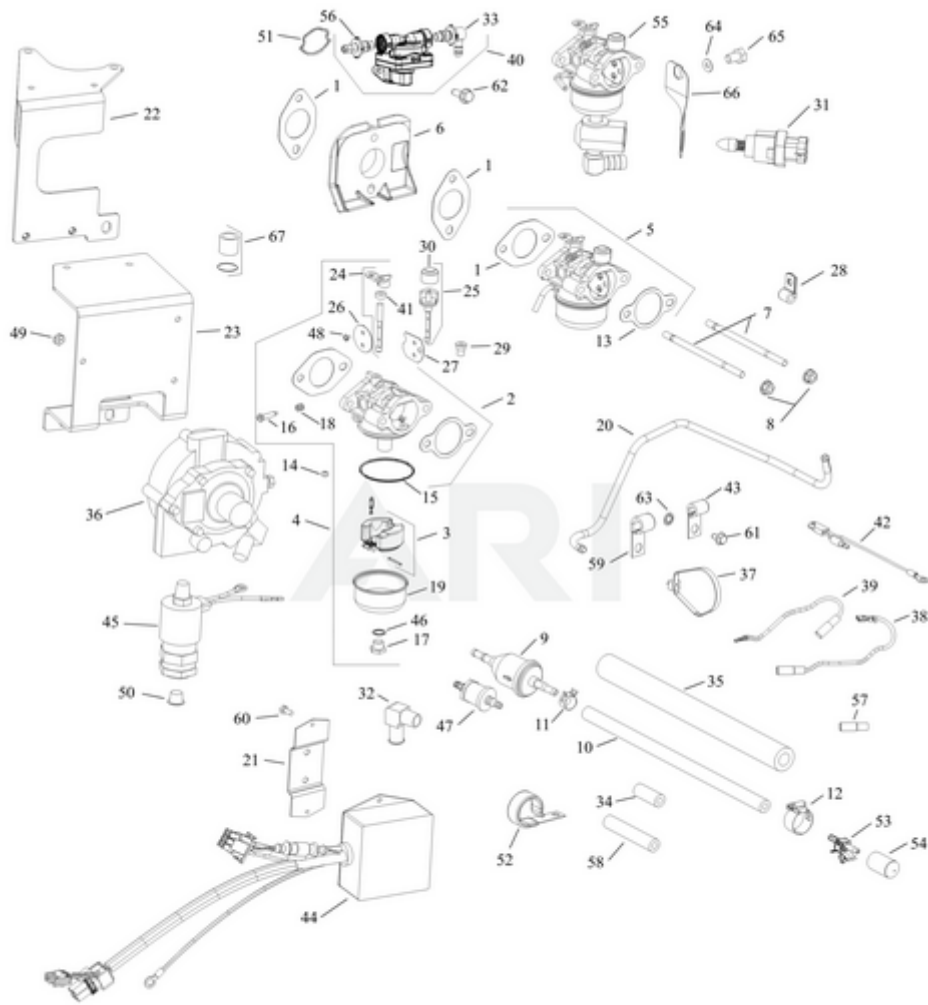

### 27541 MTD - 08 Fuel System

GROUP 8-FUEL SYSTEM  
CV11, 12, 5, 13, 14, 15, 16, 430, 450, 460, 461, 490, 491, 492, 493

ILLUSTRATIONS ARE REPRESENTATIVE - NOT INTENDED TO SHOW ALL DETAILS

Ref #	Part #	Description	Qty	Context Note
1	12 041 01-S	GASKET, CARBURETOR	2	
3	12 757 02-S	KIT, REPAIR FLOAT (WALBRO)	1	
4	12 757 03-S	KIT, REPAIR CARB (PUMP FEED) (WALBRO)	1	
4	12 757 37-S	KIT, REPAIR BOWL (WALBRO)	1	
5	12 853 118-S	KIT, CARBURETOR	1	
6	12 265 06-S	DEFLECTOR, HEAT-DISCONTINUED	1	
7	M-629116-S	STUD,M6X1.0X116	2	
8	M-641060-S	NUT, FLG M6X1.0	2	
9	25 050 21-S	FILTER,FUEL 75 MICRON (GRAVITY FEED)	1	
10	25 111 34-S	HOSE,LW PERM.FUEL 24.00"-USE 25 111 81-S	1	
11	25 237 08-S	CLAMP, BAND SPRING HOSE-(#2523737S)	1	
12	25 237 14-S	CLAMP, HOSE (KM)-USE 25 237 31-S	1	
12	25 237 31-S	CLAMP, HOSE	1	
37	12 454 03-S	TIE, CABLE	1	
37	25 454 07-S	TIE	1	
39	12 518 37-S	LEAD	1	
61	M-561010-S	SCREW, THRD FRM M5X0.8X10	1	
63	X-22-11-S	WASHER, INT TOOTH LOCK 1/4"	1	
NI	12 755 108-S	KIT, HIGH ALTITUDE (5000 FT)	1	
NI	12 755 109-S	KIT, HIGH ALT(10,000 FT)(WALBRO)	1	
NI	12 755 110-S	KIT, REPAIR CHOKE (WALBRO)	1	
NI	12 757 33-S	KIT, REPAIR SOLENOID	1	
NI	48 154 01-S	CLIP, CABLE (KM)	1	