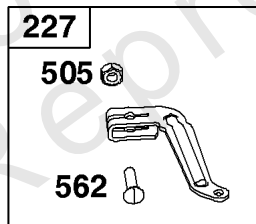

Not For Reproduction

Camshaft, Crankshaft, Cylinder, Operator's Manual, Piston/Rings/Connecting Rod,

REF NO	PART NO	QTY	DESCRIPTION
1	798948		CYLINDER ASSEMBLY
3	299819S		SEAL-OIL -(Magneto Side)
16	796468		CRANKSHAFT
24	222698S		KEY, Flywheel
25	796643		PISTON ASSEMBLY -(Standard)
25	796644		PISTON ASSEMBLY -(.020 Oversize)
26	796645		SET, Ring -(Standard)
26	796646		SET, Ring -(.020 Oversize)
27	691588		LOCK-PISTON PIN
28	298909		PIN-PISTON/STD
29	796470		ROD, Connecting
32	691664		SCREW -(Connecting Rod)
32A	695759		SCREW -(Connecting Rod)
43	796650		SLINGER, Governor/Oil
46	694039		CAMSHAFT
404	690272		WASHER -(Governor Crank)
615	690340		RETAINER-GOV SHAFT
616	798327		CRANK, Governor
718	690959		PIN-LOCATING
741	797521		GEAR, Timing
1036	-----		Label-Emissions -(Available From A Briggs & Stratton Authorized Dealer)
1058	279946EST		MANUAL, Operator's
1058	279946WST		MANUAL, Operator's
1058	279946TRI		MANUAL, Operator's
1263	697124		REED, Breather
1264	793453		SCREW -(Breather Reed)
1319	794467		LABEL, Warning
1319A	797669		LABEL, Warning
1330	279000		MANUAL, Repair
1375	796476		COVER, Breather Reed
1376	794451		SCREW -(Breather/Reed Cover)

Not For Reproduction

Controls, Governor Spring, Thermostat

REF NO	PART NO	QTY	DESCRIPTION
202	796657		LINK, Mechanical Governor
209	796483		SPRING, Governor
216A	798944		LINK, Choke
222	796482		BRACKET, Control -(Manual Friction, Remote, & Fixed Speed Control)
227	796487		LEVER, Governor Control
265	690798		CLAMP, Casing
267	691044		SCREW -(Casing Clamp)
268	691025		CASING, Control Wire -(Cut To Required Length)
269	691026		WIRE, Control -(Cut To Required Length)
270	691027		NUT -(Control Wire Casing)
271	691028		LEVER, Control
291A	798938		THERMOSTAT
505	793515		NUT -(Governor Control Lever)
562	793514		BOLT -(Governor Lever)
621	692310		SWITCH, Stop
745	793491		SCREW -(Brake)
883	793497		GASKET, Exhaust
922	692135		SPRING, Brake
923	796635		BRAKE