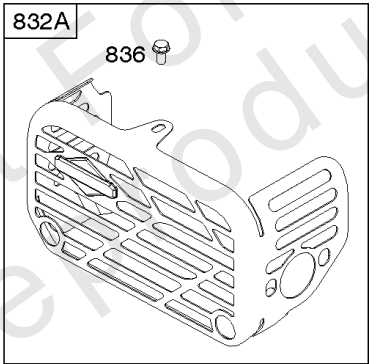

Exhaust System

REF NO	PART NO	QTY	DESCRIPTION
81	691740		LOCK, Muffler Screw
300A	798940		MUFFLER
613	796496		SCREW -(Muffler)
832A	798951		MUFFLER
836	793500		SCREW -(Muffler Guard)
883	793497		GASKET, Exhaust
994	690813		ARRESTOR, Spark

Not For Reproduction