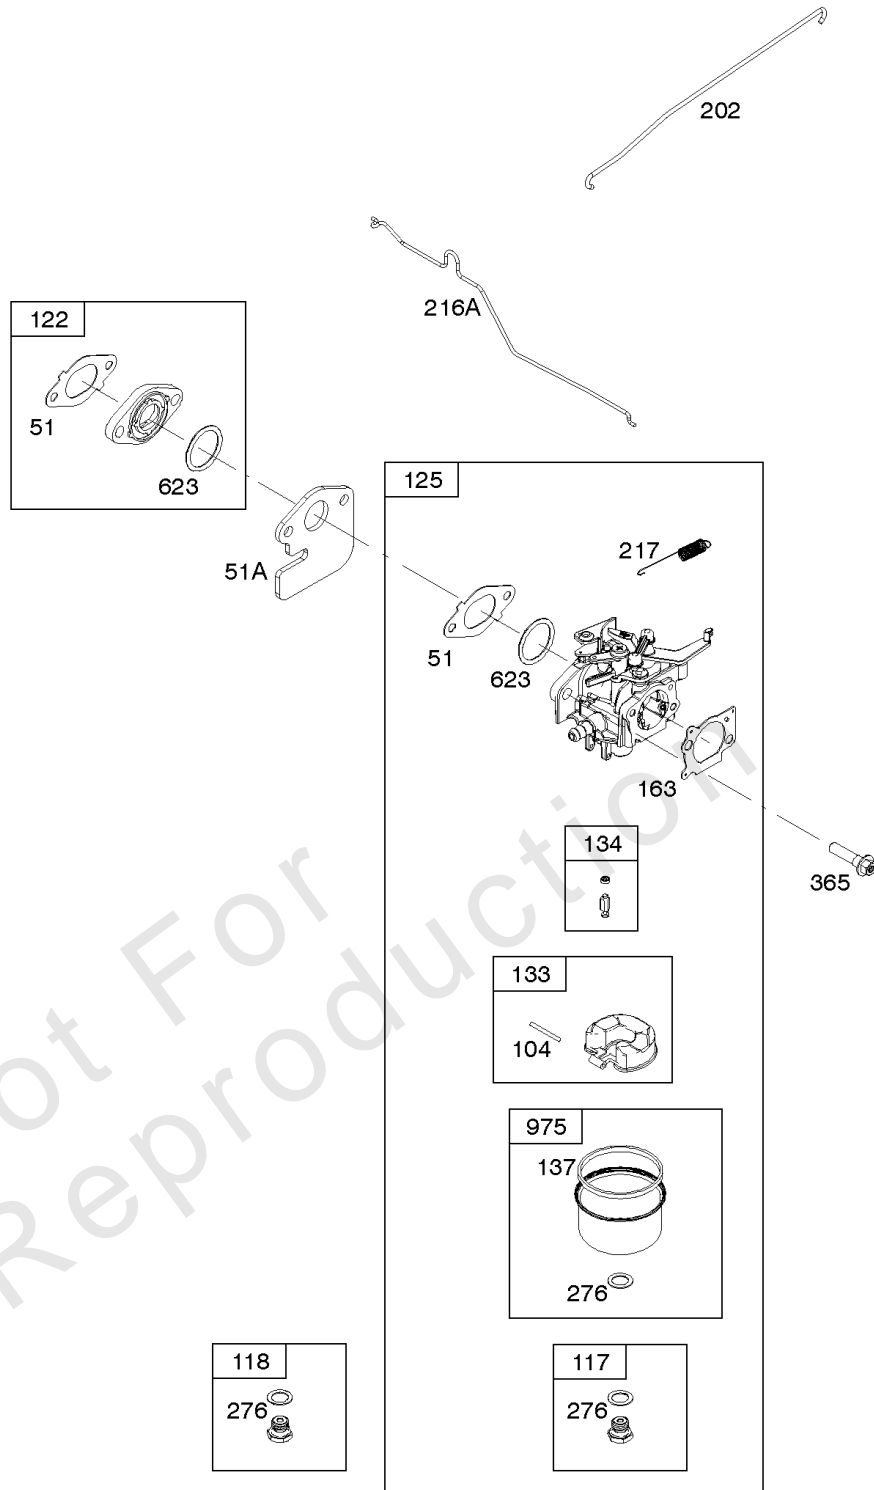

Not For
Reproduction

Air Cleaner

REF NO	PART NO	QTY	DESCRIPTION
11	796478		TUBE, Breather
163	691894		GASKET, Air Cleaner -(Air Cleaner)
265	690798		CLAMP, Casing
267	691044		SCREW -(Casing Clamp)
445	795066		FILTER, A/C Cartridge
875	796492		BASE, Air Cleaner
967	796254		FILTER, Pre Cleaner
968	796493		COVER, Air Cleaner
971	690349		SCREW -(Air Cleaner Base to Carburetor)

1319 WARNING LABEL

REQUIRED when replacing parts with warning labels affixed.

1319A WARNING LABEL

REQUIRED when replacing parts with warning labels affixed.

1058 OPERATOR'S MANUAL

1036 EMISSIONS LABEL

1330 REPAIR MANUAL

Not For Reproduction

Camshaft, Crankshaft, Cylinder, Operator's Manual, Piston/Rings/Connecting Rod,

REF NO	PART NO	QTY	DESCRIPTION
1	798948		CYLINDER ASSEMBLY
3	299819S		SEAL-OIL -(Magneto Side)
16	796468		CRANKSHAFT
24	222698S		KEY, Flywheel
25	796643		PISTON ASSEMBLY -(Standard)
25	796644		PISTON ASSEMBLY -(.020 Oversize)
26	796645		SET, Ring -(Standard)
26	796646		SET, Ring -(.020 Oversize)
27	691588		LOCK-PISTON PIN
28	298909		PIN-PISTON/STD
29	796470		ROD, Connecting
32	691664		SCREW -(Connecting Rod)
32A	695759		SCREW -(Connecting Rod)
43	796650		SLINGER, Governor/Oil
46	694039		CAMSHAFT
404	690272		WASHER -(Governor Crank)
615	690340		RETAINER-GOV SHAFT
616	798327		CRANK, Governor
718	690959		PIN-LOCATING
741	797521		GEAR, Timing
1036	-----		Label-Emissions -(Available From A Briggs & Stratton Authorized Dealer)
1058	279946EST		MANUAL, Operator's
1058	279946WST		MANUAL, Operator's
1058	279946TRI		MANUAL, Operator's
1263	697124		REED, Breather
1264	793453		SCREW -(Breather Reed)
1319	794467		LABEL, Warning
1319A	797669		LABEL, Warning
1330	279000		MANUAL, Repair
1375	796476		COVER, Breather Reed
1376	794451		SCREW -(Breather/Reed Cover)