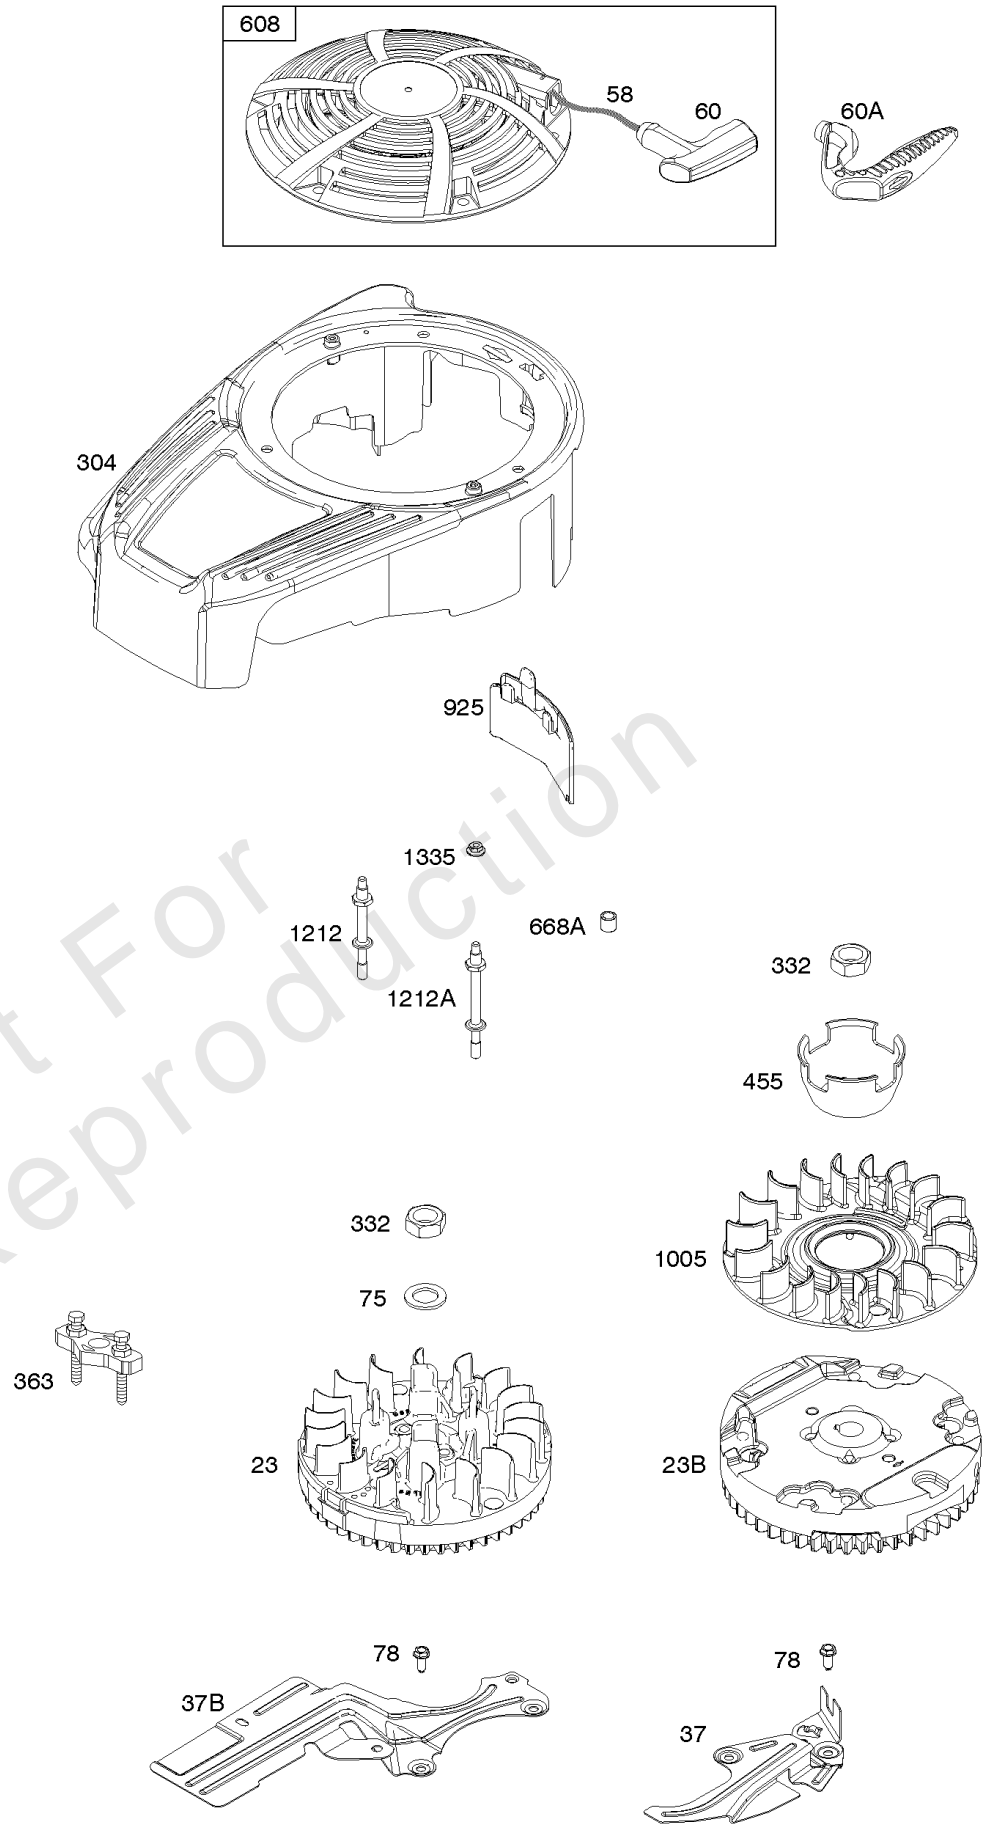

Not For
Reproduction

Blower Housing, Cover/Guards, Flywheel, Rewind Starter

REF NO	PART NO	QTY	DESCRIPTION
23	590420		FLYWHEEL -(Aluminum)
37	590921		GUARD, Flywheel -Used After Code Date 11081400
37	796536		GUARD, Flywheel -Used Before Code Date 11081500
37B	799155		GUARD, Flywheel
58	697316		ROPE-STARTER -(Cut To Required Length)
60	281434S		GRIP, Starter Rope
60A	799716		GRIP, Starter Rope
75	691736		WASHER -(Flywheel)
78	793480		SCREW -(Flywheel Guard)
304	796692		HOUSING, Blower -(Rewind Start)
332	690662		NUT -(Flywheel)
363	19069		PULLER, Flywheel
455	796615		CUP, Flywheel
608	796497		STARTER, Rewind
668A	797383		SPACER
925	796531		COVER, Linkage
1005	796614		FAN, Flywheel
1212	796537		STUD -(Blower Housing)
1212A	793479		STUD -(Blower Housing)
1335	793481		NUT -(Blower Housing)