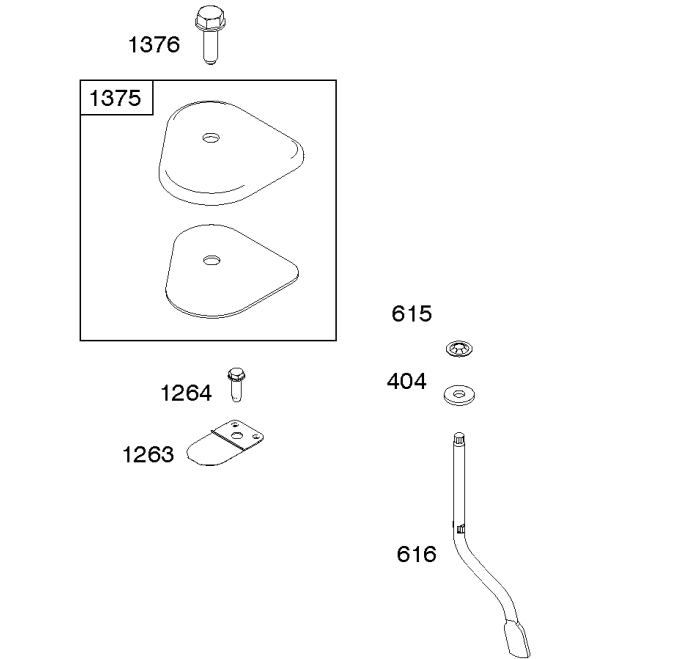

1319 WARNING LABEL

REQUIRED when replacing parts with warning labels affixed.

1319A WARNING LABEL

REQUIRED when replacing parts with warning labels affixed.

1058 OPERATOR'S MANUAL

1036 EMISSIONS LABEL

1330 REPAIR MANUAL

Not For Reproduction

Camshaft, Crankshaft, Cylinder, Operator's Manual, Piston/Rings/Connecting Rod,

REF NO	PART NO	QTY	DESCRIPTION
1	798948		CYLINDER ASSEMBLY
3	299819S		SEAL-OIL -(Magneto Side)
16	796468		CRANKSHAFT
24	222698S		KEY, Flywheel
25	796643		PISTON ASSEMBLY -(Standard)
25	796644		PISTON ASSEMBLY -(.020 Oversize)
26	796645		SET, Ring -(Standard)
26	796646		SET, Ring -(.020 Oversize)
27	691588		LOCK-PISTON PIN
28	298909		PIN-PISTON/STD
29	796470		ROD, Connecting
32	691664		SCREW -(Connecting Rod)
32A	695759		SCREW -(Connecting Rod)
43	796650		SLINGER, Governor/Oil
46	694039		CAMSHAFT
404	690272		WASHER -(Governor Crank)
615	690340		RETAINER-GOV SHAFT
616	798327		CRANK, Governor
718	690959		PIN-LOCATING
741	797521		GEAR, Timing
1036	-----		Label-Emissions -(Available From A Briggs & Stratton Authorized Dealer)
1058	279946EST		MANUAL, Operator's
1058	279946WST		MANUAL, Operator's
1058	279946TRI		MANUAL, Operator's
1263	697124		REED, Breather
1264	793453		SCREW -(Breather Reed)
1319	794467		LABEL, Warning
1319A	797669		LABEL, Warning
1330	279000		MANUAL, Repair
1375	796476		COVER, Breather Reed
1376	794451		SCREW -(Breather/Reed Cover)