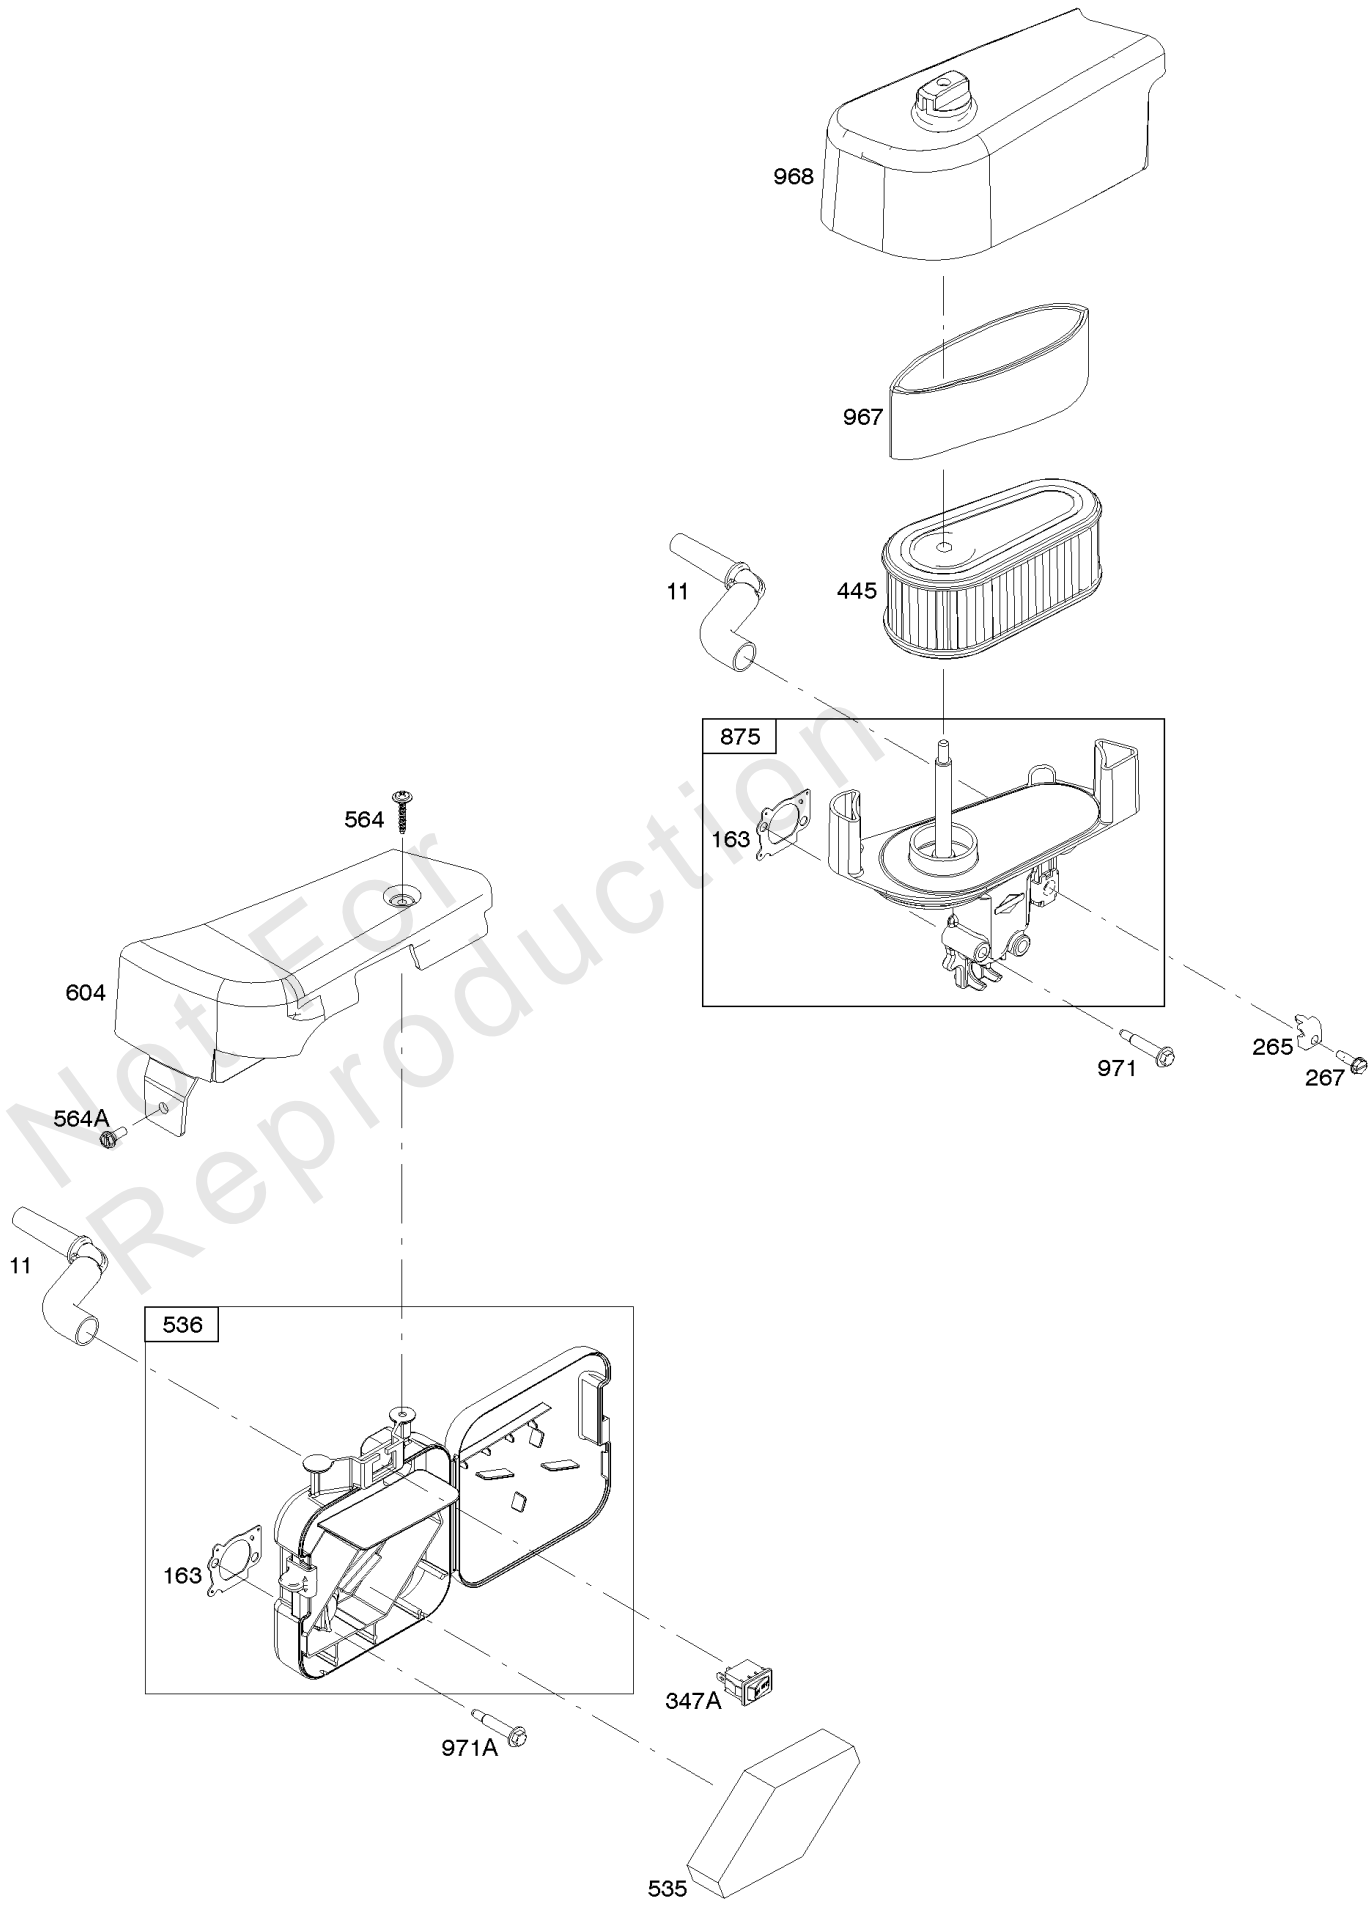

Parts Manual

Mfg. No: 112P02-0114-B1

Model Components	Page
Air Cleaner.....	4
Blower Housing, Cover/Guards, Flywheel, Rewind Starter.....	6
Camshaft, Crankshaft, Cylinder, Operator's Manual, Piston/Rings/Connecting Rod, Warning Label.....	8
Carburetor, Carburetor Overhaul Kit.....	10
Controls, Governor Spring, Thermostat.....	12
Cylinder Head, Gasket Set-Valves, Valves.....	14
Exhaust System.....	16
Fuel Supply, Lubrication.....	18
Gasket Set-Engine, Sump.....	20
Ignition.....	22
Replacement Engine - US & Canada.....	24

Not For
Reproduction

Air Cleaner

REF NO	PART NO	QTY	DESCRIPTION
11	796478		TUBE, Breather
163	691894		GASKET, Air Cleaner -(Air Cleaner)
265	690798		CLAMP, Casing
267	691044		SCREW -(Casing Clamp)
445	795066		FILTER, A/C Cartridge
875	796492		BASE, Air Cleaner
967	796254		FILTER, Pre Cleaner
968	796493		COVER, Air Cleaner
971	690349		SCREW -(Air Cleaner Base to Carburetor)