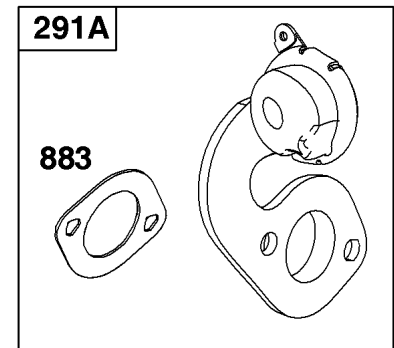

Not For Reproduction

Camshaft, Crankshaft, Cylinder, Operator's Manual, Piston/Rings/Connecting Rod,

REF NO	PART NO	QTY	DESCRIPTION
1	798948		CYLINDER ASSEMBLY
3	299819S		SEAL-OIL -(Magneto Side)
16	796468		CRANKSHAFT
24	222698S		KEY, Flywheel
25	796643		PISTON ASSEMBLY -(Standard)
25	796644		PISTON ASSEMBLY -(.020 Oversize)
26	796645		SET, Ring -(Standard)
26	796646		SET, Ring -(.020 Oversize)
27	691588		LOCK-PISTON PIN
28	298909		PIN-PISTON/STD
29	796470		ROD, Connecting
32	691664		SCREW -(Connecting Rod)
32A	695759		SCREW -(Connecting Rod)
43	796650		SLINGER, Governor/Oil
46	694039		CAMSHAFT
404	690272		WASHER -(Governor Crank)
615	690340		RETAINER-GOV SHAFT
616	798327		CRANK, Governor
718	690959		PIN-LOCATING
741	797521		GEAR, Timing
1036	-----		Label-Emissions -(Available From A Briggs & Stratton Authorized Dealer)
1058	279946EST		MANUAL, Operator's
1058	279946WST		MANUAL, Operator's
1058	279946TRI		MANUAL, Operator's
1263	697124		REED, Breather
1264	793453		SCREW -(Breather Reed)
1319	794467		LABEL, Warning
1319A	797669		LABEL, Warning
1330	279000		MANUAL, Repair
1375	796476		COVER, Breather Reed
1376	794451		SCREW -(Breather/Reed Cover)

Not For Reproduction

Controls, Governor Spring, Thermostat

REF NO	PART NO	QTY	DESCRIPTION
202	796657		LINK, Mechanical Governor
209	796483		SPRING, Governor
216A	798944		LINK, Choke
222	796482		BRACKET, Control -(Manual Friction, Remote, & Fixed Speed Control)
227	796487		LEVER, Governor Control
265	690798		CLAMP, Casing
267	691044		SCREW -(Casing Clamp)
268	691025		CASING, Control Wire -(Cut To Required Length)
269	691026		WIRE, Control -(Cut To Required Length)
270	691027		NUT -(Control Wire Casing)
271	691028		LEVER, Control
291A	798938		THERMOSTAT
505	793515		NUT -(Governor Control Lever)
562	793514		BOLT -(Governor Lever)
621	692310		SWITCH, Stop
745	793491		SCREW -(Brake)
883	793497		GASKET, Exhaust
922	692135		SPRING, Brake
923	796635		BRAKE