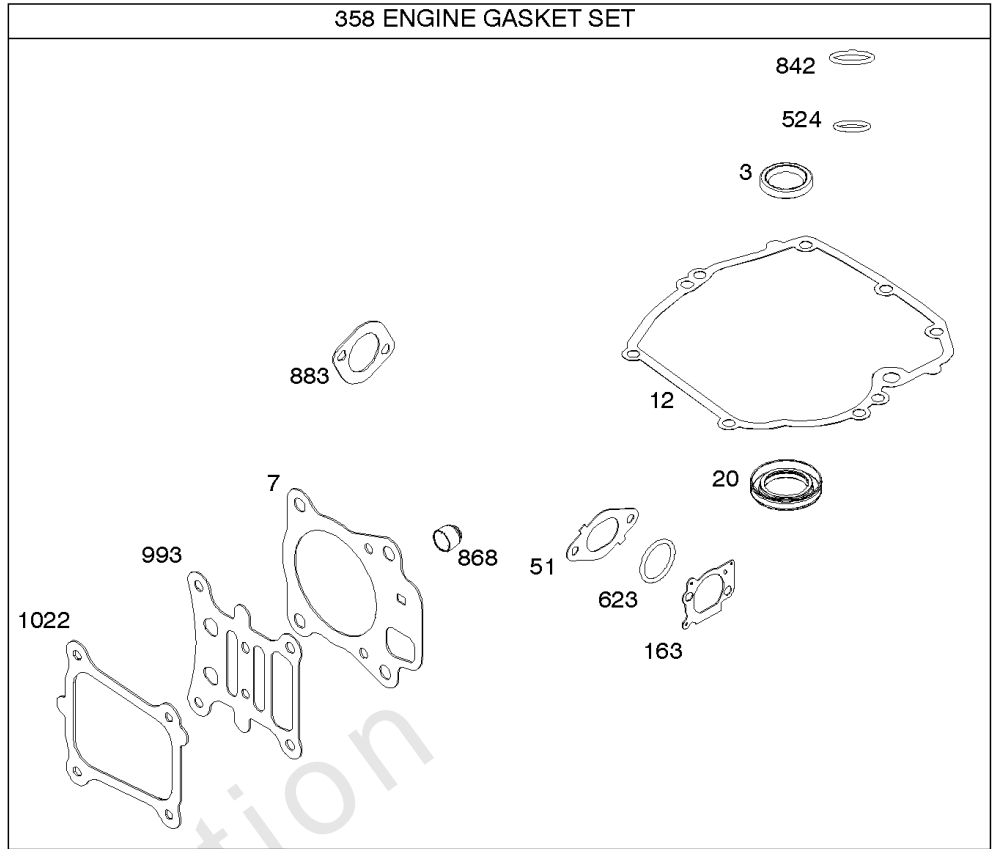

Not For
Reproduction

Gasket Set-Engine, Sump

REF NO	PART NO	QTY	DESCRIPTION
3	299819S		SEAL-OIL -(Magneto Side)
4	493279		SUMP, Engine
7	796475		GASKET, Cylinder Head
12	692232		GASKET, Crankcase
15	691680		PLUG-OIL DRAIN -(Square Socket)
20	399781S		SEAL-OIL -(PTO Side)
22	691092		SCREW -(Crankcase Cover/Sump)
51	796596		GASKET, Intake
163	691894		GASKET, Air Cleaner -(Air Cleaner)
358	592173		GASKET SET, Engine
524	692296		SEAL-DIPSTICK TUBE -(Dipstick Tube)
623	793628		SEAL, O-Ring -(Carburetor Spacer)
718	690959		PIN-LOCATING
842	691031		SEAL, O-Ring -(Dipstick Tube)
868	795440		SEAL-VALVE
883	793497		GASKET, Exhaust
993	796473		GASKET, Cylinder Head Plate
1022	796480		GASKET, Rocker Cover