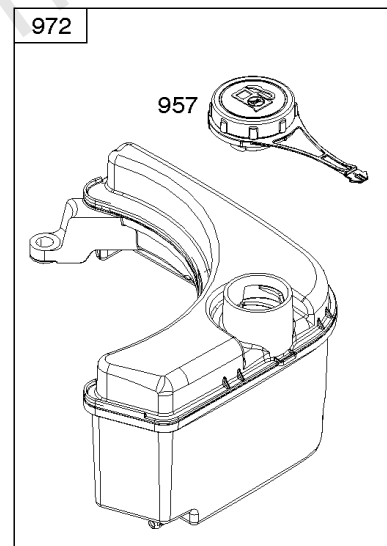

Fuel Supply, Lubrication

REF NO	PART NO	QTY	DESCRIPTION
187	791766		LINE, Fuel -(Cut To Required Length)
523	796503		DIPSTICK
524	692296		SEAL-DIPSTICK TUBE -(Dipstick Tube)
525	796502		TUBE, Dipstick
601	791850		CLAMP-HOSE
670	793485		SPACER, Fuel Tank
842	691031		SEAL, O-Ring -(Dipstick Tube)
847	796501		DIPSTICK/TUBE ASSEMBLY
957	799585		CAP, Fuel Tank -(Plastic)
957A	692046		CAP, Fuel Tank -(Plastic)
957C	796577		CAP-FUEL TANK -(Plastic)
958	698183		VALVE-FUEL SHUT OFF -(Plastic)
972	590949		TANK, Fuel -(Plastic)
1059	793471		KIT, Screw/Washer