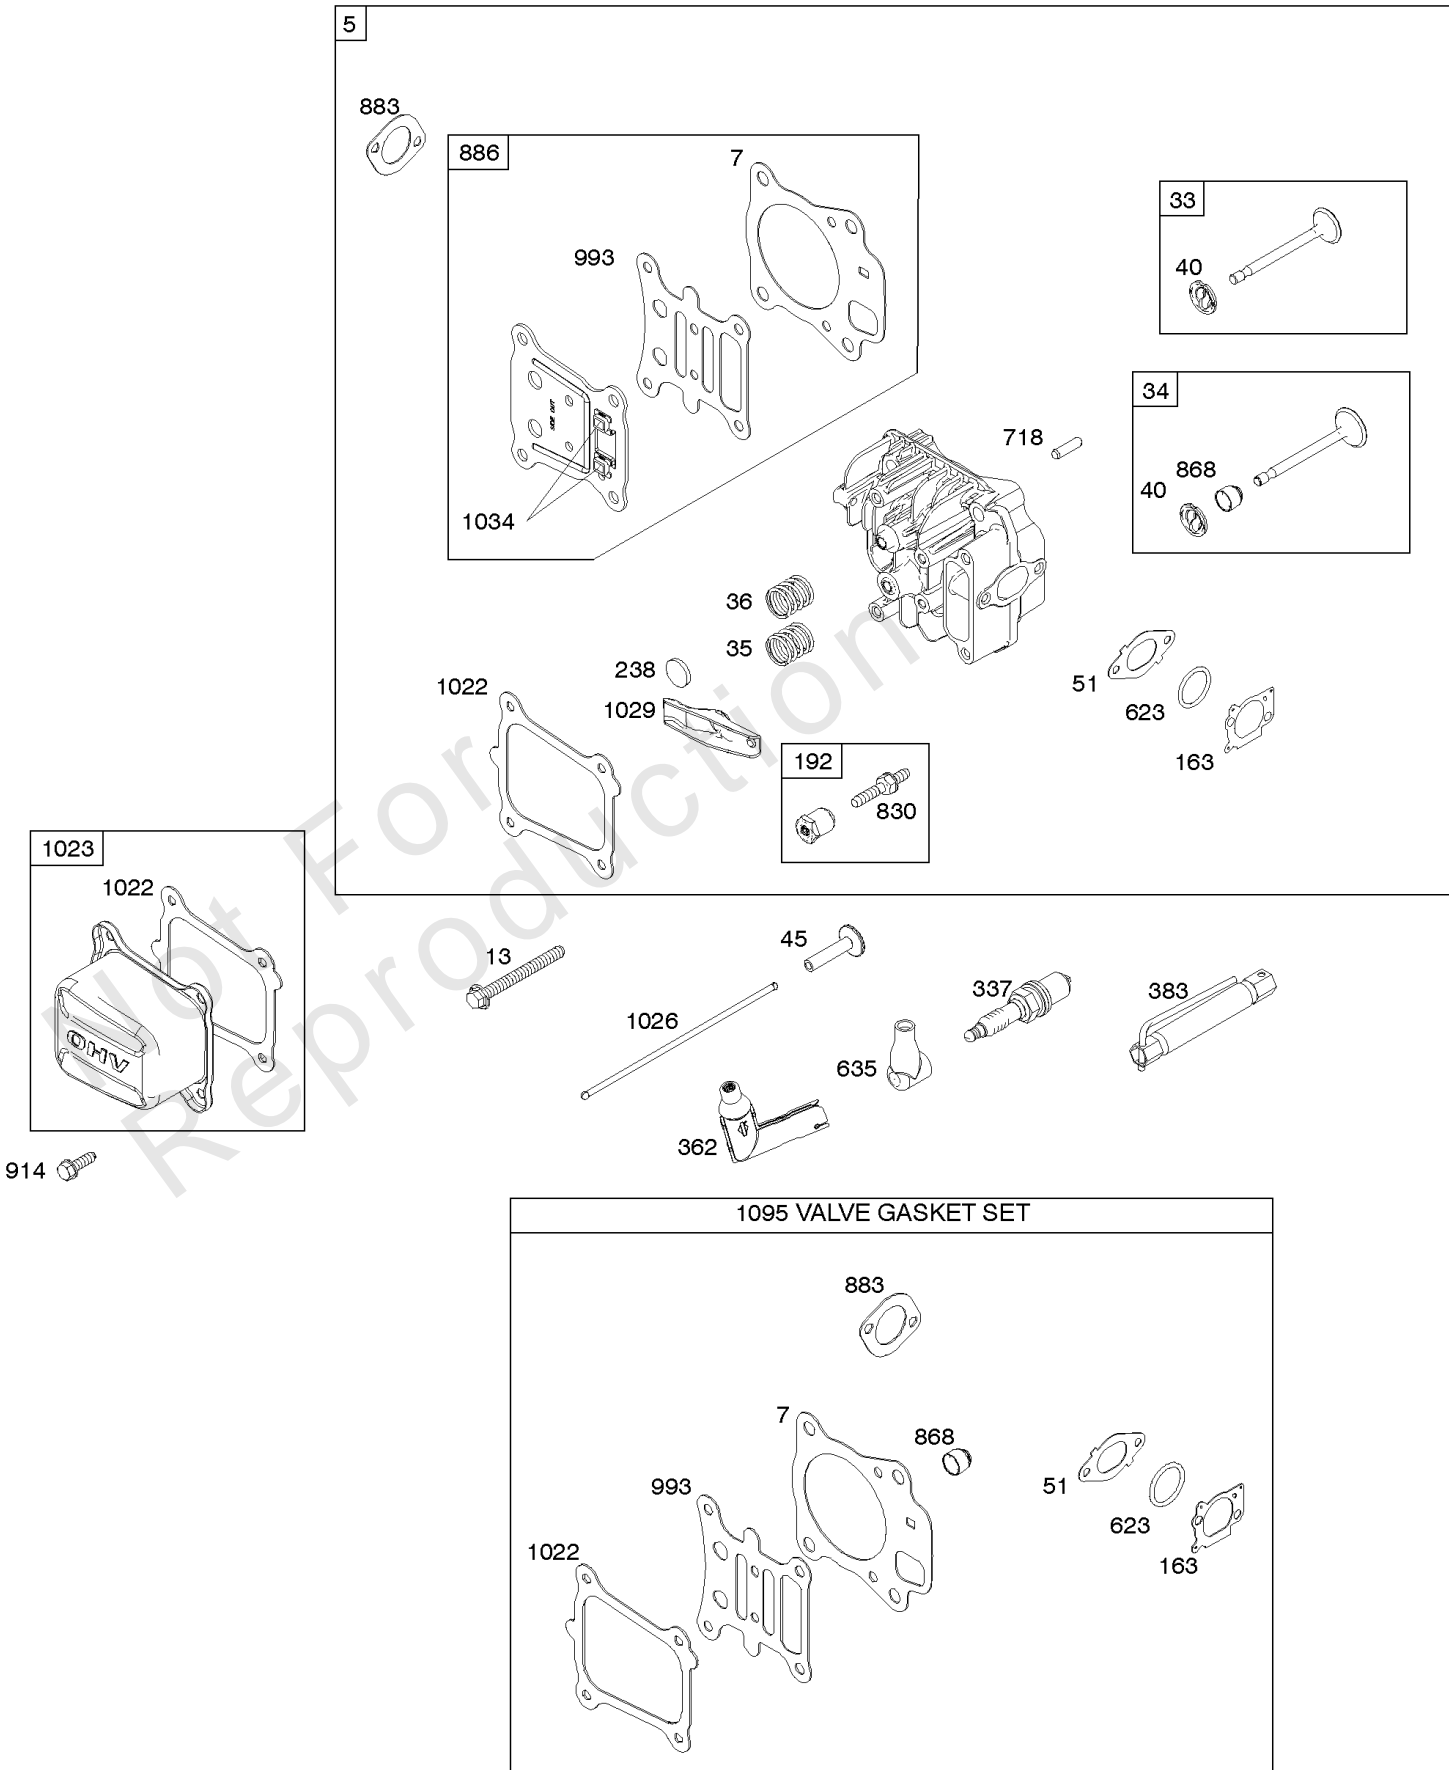

Not For
Reproduction

Carburetor, Carburetor Overhaul Kit

REF NO	PART NO	QTY	DESCRIPTION
51	796596		GASKET, Intake
51A	590398		GASKET, Intake
104	797622		PIN-FLOAT HINGE
117	799227		JET, Main -(Standard)
118	799606		JET, Main -(High Altitude)
121	799235		KIT, Carburetor Overhaul
122	796595		SPACER, Carburetor
125	799226		CARBURETOR
133	797626		FLOAT, Carburetor
134	799177		KIT, Needle/Seat
137	797625		GASKET, Float Bowl
163	691894		GASKET, Air Cleaner -(Air Cleaner)
202	796657		LINK, Mechanical Governor
216A	798944		LINK, Choke
217	799179		SPRING, Choke Return
276	797632		WASHER, Sealing
365	793458		SCREW -(Carburetor)
623	793628		SEAL, O-Ring -(Carburetor Spacer)
975	797631		BOWL, Float

Not For Reproduction

Controls, Governor Spring, Thermostat

REF NO	PART NO	QTY	DESCRIPTION
202	796657		LINK, Mechanical Governor
209	796483		SPRING, Governor
216A	798944		LINK, Choke
222	796482		BRACKET, Control -(Manual Friction, Remote, & Fixed Speed Control)
227	796487		LEVER, Governor Control
265	690798		CLAMP, Casing
267	691044		SCREW -(Casing Clamp)
268	691025		CASING, Control Wire -(Cut To Required Length)
269	691026		WIRE, Control -(Cut To Required Length)
270	691027		NUT -(Control Wire Casing)
271	691028		LEVER, Control
291A	798938		THERMOSTAT
505	793515		NUT -(Governor Control Lever)
562	793514		BOLT -(Governor Lever)
621	692310		SWITCH, Stop
745	793491		SCREW -(Brake)
883	793497		GASKET, Exhaust
922	692135		SPRING, Brake
923	796635		BRAKE