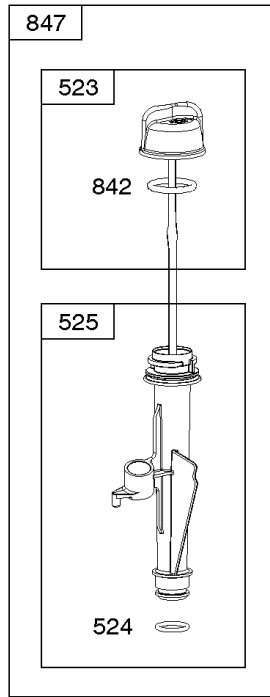

Fuel Supply, Lubrication

REF NO	PART NO	QTY	DESCRIPTION
187	791766		LINE, Fuel -(Cut To Required Length)
523	796503		DIPSTICK
524	692296		SEAL-DIPSTICK TUBE -(Dipstick Tube)
525	796502		TUBE, Dipstick
601	791850		CLAMP-HOSE
670	793485		SPACER, Fuel Tank
842	691031		SEAL, O-Ring -(Dipstick Tube)
847	796501		DIPSTICK/TUBE ASSEMBLY
957	799585		CAP, Fuel Tank -(Plastic)
957A	692046		CAP, Fuel Tank -(Plastic)
957C	796577		CAP-FUEL TANK -(Plastic)
958	698183		VALVE-FUEL SHUT OFF -(Plastic)
972	590949		TANK, Fuel -(Plastic)
1059	793471		KIT, Screw/Washer