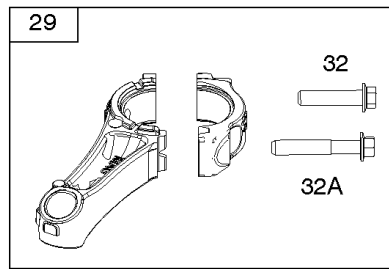

1319 WARNING LABEL

REQUIRED when replacing parts with warning labels affixed.

1319A WARNING LABEL

REQUIRED when replacing parts with warning labels affixed.

1058 OPERATOR'S MANUAL

1036 EMISSIONS LABEL

1330 REPAIR MANUAL

Not For Reproduction

Camshaft, Crankshaft, Cylinder, Operator's Manual, Piston/Rings/Connecting Rod,

REF NO	PART NO	QTY	DESCRIPTION
1	798948		CYLINDER ASSEMBLY
3	299819S		SEAL-OIL -(Magneto Side)
16	796468		CRANKSHAFT
24	222698S		KEY, Flywheel
25	796643		PISTON ASSEMBLY -(Standard)
25	796644		PISTON ASSEMBLY -(.020 Oversize)
26	796645		SET, Ring -(Standard)
26	796646		SET, Ring -(.020 Oversize)
27	691588		LOCK-PISTON PIN
28	298909		PIN-PISTON/STD
29	796470		ROD, Connecting
32	691664		SCREW -(Connecting Rod)
32A	695759		SCREW -(Connecting Rod)
43	796650		SLINGER, Governor/Oil
46	694039		CAMSHAFT
404	690272		WASHER -(Governor Crank)
615	690340		RETAINER-GOV SHAFT
616	798327		CRANK, Governor
718	690959		PIN-LOCATING
741	797521		GEAR, Timing
1036	-----		Label-Emissions -(Available From A Briggs & Stratton Authorized Dealer)
1058	279946EST		MANUAL, Operator's
1058	279946WST		MANUAL, Operator's
1058	279946TRI		MANUAL, Operator's
1263	697124		REED, Breather
1264	793453		SCREW -(Breather Reed)
1319	794467		LABEL, Warning
1319A	797669		LABEL, Warning
1330	279000		MANUAL, Repair
1375	796476		COVER, Breather Reed
1376	794451		SCREW -(Breather/Reed Cover)