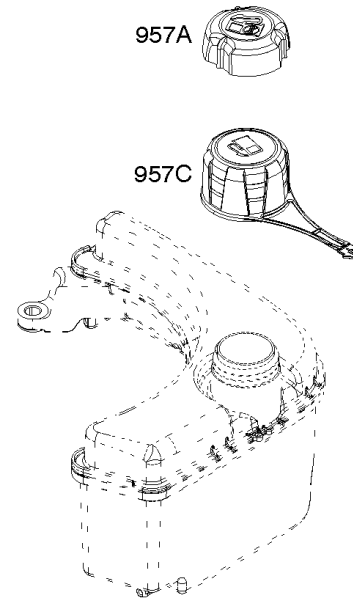

Fuel Supply, Lubrication

REF NO	PART NO	QTY	DESCRIPTION
187	791766		LINE, Fuel -(Cut To Required Length)
523	796503		DIPSTICK
524	692296		SEAL-DIPSTICK TUBE -(Dipstick Tube)
525	796502		TUBE, Dipstick
601	791850		CLAMP-HOSE
670	793485		SPACER, Fuel Tank
842	691031		SEAL, O-Ring -(Dipstick Tube)
847	796501		DIPSTICK/TUBE ASSEMBLY
957	799585		CAP, Fuel Tank -(Plastic)
957A	692046		CAP, Fuel Tank -(Plastic)
957C	796577		CAP-FUEL TANK -(Plastic)
958	698183		VALVE-FUEL SHUT OFF -(Plastic)
972	590949		TANK, Fuel -(Plastic)
1059	793471		KIT, Screw/Washer