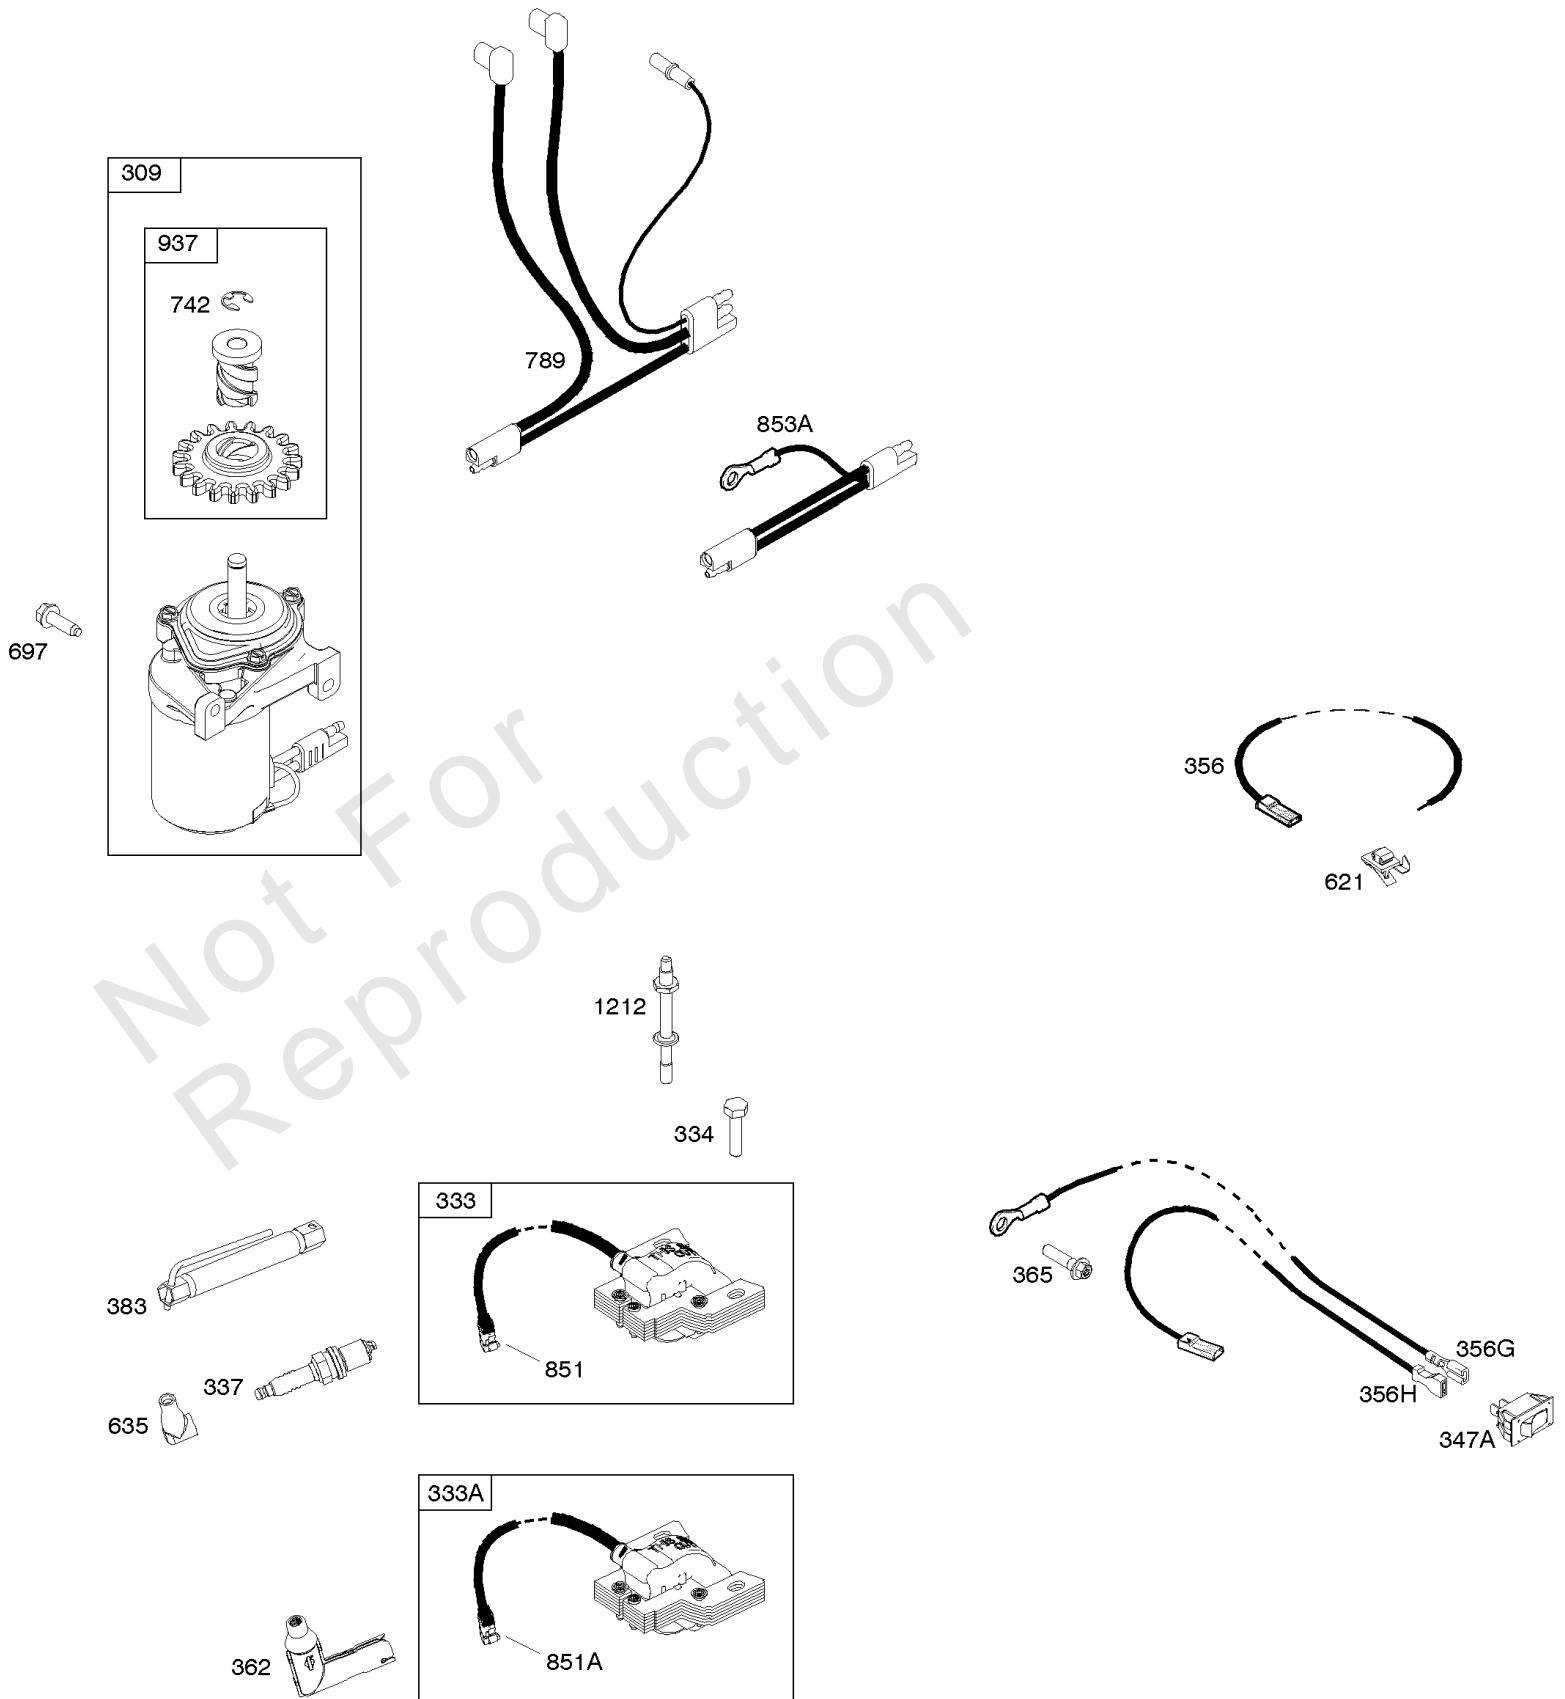

Not For Reproduction

Fuel Supply, Lubrication

REF NO	PART NO	QTY	DESCRIPTION
187	791766		LINE, Fuel -(Cut To Required Length)
523	796503		DIPSTICK
524	692296		SEAL-DIPSTICK TUBE -(Dipstick Tube)
525	796502		TUBE, Dipstick
601	791850		CLAMP-HOSE
670	793485		SPACER, Fuel Tank
842	691031		SEAL, O-Ring -(Dipstick Tube)
847	796501		DIPSTICK/TUBE ASSEMBLY
957	799585		CAP, Fuel Tank -(Plastic)
957A	692046		CAP, Fuel Tank -(Plastic)
957C	796577		CAP-FUEL TANK -(Plastic)
958	698183		VALVE-FUEL SHUT OFF -(Plastic)
972	590949		TANK, Fuel -(Plastic)
1059	793471		KIT, Screw/Washer

Not For
Reproduction

Gasket Set-Engine, Sump

REF NO	PART NO	QTY	DESCRIPTION
3	299819S		SEAL-OIL -(Magneto Side)
4	493279		SUMP, Engine
7	796475		GASKET, Cylinder Head
12	692232		GASKET, Crankcase
15	691680		PLUG-OIL DRAIN -(Square Socket)
20	399781S		SEAL-OIL -(PTO Side)
22	691092		SCREW -(Crankcase Cover/Sump)
51	796596		GASKET, Intake
163	691894		GASKET, Air Cleaner -(Air Cleaner)
358	592173		GASKET SET, Engine
524	692296		SEAL-DIPSTICK TUBE -(Dipstick Tube)
623	793628		SEAL, O-Ring -(Carburetor Spacer)
718	690959		PIN-LOCATING
842	691031		SEAL, O-Ring -(Dipstick Tube)
868	795440		SEAL-VALVE
883	793497		GASKET, Exhaust
993	796473		GASKET, Cylinder Head Plate
1022	796480		GASKET, Rocker Cover