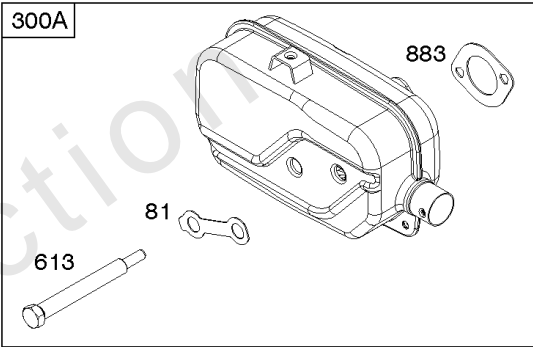

Exhaust System

REF NO	PART NO	QTY	DESCRIPTION
81	691740		LOCK, Muffler Screw
300A	798940		MUFFLER
613	796496		SCREW -(Muffler)
832A	798951		MUFFLER
836	793500		SCREW -(Muffler Guard)
883	793497		GASKET, Exhaust
994	690813		ARRESTOR, Spark

Not For Reproduction