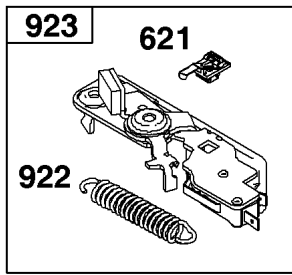

Not For Reproduction

Camshaft, Crankshaft, Cylinder, Operator's Manual, Piston/Rings/Connecting Rod,

REF NO	PART NO	QTY	DESCRIPTION
1	798948		CYLINDER ASSEMBLY
3	299819S		SEAL-OIL -(Magneto Side)
16	796468		CRANKSHAFT
24	222698S		KEY, Flywheel
25	796643		PISTON ASSEMBLY -(Standard)
25	796644		PISTON ASSEMBLY -(.020 Oversize)
26	796645		SET, Ring -(Standard)
26	796646		SET, Ring -(.020 Oversize)
27	691588		LOCK-PISTON PIN
28	298909		PIN-PISTON/STD
29	796470		ROD, Connecting
32	691664		SCREW -(Connecting Rod)
32A	695759		SCREW -(Connecting Rod)
43	796650		SLINGER, Governor/Oil
46	694039		CAMSHAFT
404	690272		WASHER -(Governor Crank)
615	690340		RETAINER-GOV SHAFT
616	798327		CRANK, Governor
718	690959		PIN-LOCATING
741	797521		GEAR, Timing
1036	-----		Label-Emissions -(Available From A Briggs & Stratton Authorized Dealer)
1058	279946EST		MANUAL, Operator's
1058	279946WST		MANUAL, Operator's
1058	279946TRI		MANUAL, Operator's
1263	697124		REED, Breather
1264	793453		SCREW -(Breather Reed)
1319	794467		LABEL, Warning
1319A	797669		LABEL, Warning
1330	279000		MANUAL, Repair
1375	796476		COVER, Breather Reed
1376	794451		SCREW -(Breather/Reed Cover)

Not For Reproduction

Controls, Governor Spring, Thermostat

REF NO	PART NO	QTY	DESCRIPTION
202	796657		LINK, Mechanical Governor
209	796483		SPRING, Governor
216A	798944		LINK, Choke
222	796482		BRACKET, Control -(Manual Friction, Remote, & Fixed Speed Control)
227	796487		LEVER, Governor Control
265	690798		CLAMP, Casing
267	691044		SCREW -(Casing Clamp)
268	691025		CASING, Control Wire -(Cut To Required Length)
269	691026		WIRE, Control -(Cut To Required Length)
270	691027		NUT -(Control Wire Casing)
271	691028		LEVER, Control
291A	798938		THERMOSTAT
505	793515		NUT -(Governor Control Lever)
562	793514		BOLT -(Governor Lever)
621	692310		SWITCH, Stop
745	793491		SCREW -(Brake)
883	793497		GASKET, Exhaust
922	692135		SPRING, Brake
923	796635		BRAKE