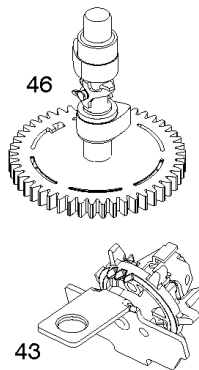

Not For Reproduction

Camshaft, Crankshaft, Cylinder, Operator's Manual, Piston/Rings/Connecting Rod,

REF NO	PART NO	QTY	DESCRIPTION
1	798948		CYLINDER ASSEMBLY
3	299819S		SEAL-OIL -(Magneto Side)
16	796468		CRANKSHAFT
24	222698S		KEY, Flywheel
25	796643		PISTON ASSEMBLY -(Standard)
25	796644		PISTON ASSEMBLY -(.020 Oversize)
26	796645		SET, Ring -(Standard)
26	796646		SET, Ring -(.020 Oversize)
27	691588		LOCK-PISTON PIN
28	298909		PIN-PISTON/STD
29	796470		ROD, Connecting
32	691664		SCREW -(Connecting Rod)
32A	695759		SCREW -(Connecting Rod)
43	796650		SLINGER, Governor/Oil
46	694039		CAMSHAFT
404	690272		WASHER -(Governor Crank)
615	690340		RETAINER-GOV SHAFT
616	798327		CRANK, Governor
718	690959		PIN-LOCATING
741	797521		GEAR, Timing
1036	-----		Label-Emissions -(Available From A Briggs & Stratton Authorized Dealer)
1058	279946EST		MANUAL, Operator's
1058	279946WST		MANUAL, Operator's
1058	279946TRI		MANUAL, Operator's
1263	697124		REED, Breather
1264	793453		SCREW -(Breather Reed)
1319	794467		LABEL, Warning
1319A	797669		LABEL, Warning
1330	279000		MANUAL, Repair
1375	796476		COVER, Breather Reed
1376	794451		SCREW -(Breather/Reed Cover)

Not For Reproduction

Controls, Governor Spring, Thermostat

REF NO	PART NO	QTY	DESCRIPTION
202	796657		LINK, Mechanical Governor
209	796483		SPRING, Governor
216A	798944		LINK, Choke
222	796482		BRACKET, Control -(Manual Friction, Remote, & Fixed Speed Control)
227	796487		LEVER, Governor Control
265	690798		CLAMP, Casing
267	691044		SCREW -(Casing Clamp)
268	691025		CASING, Control Wire -(Cut To Required Length)
269	691026		WIRE, Control -(Cut To Required Length)
270	691027		NUT -(Control Wire Casing)
271	691028		LEVER, Control
291A	798938		THERMOSTAT
505	793515		NUT -(Governor Control Lever)
562	793514		BOLT -(Governor Lever)
621	692310		SWITCH, Stop
745	793491		SCREW -(Brake)
883	793497		GASKET, Exhaust
922	692135		SPRING, Brake
923	796635		BRAKE