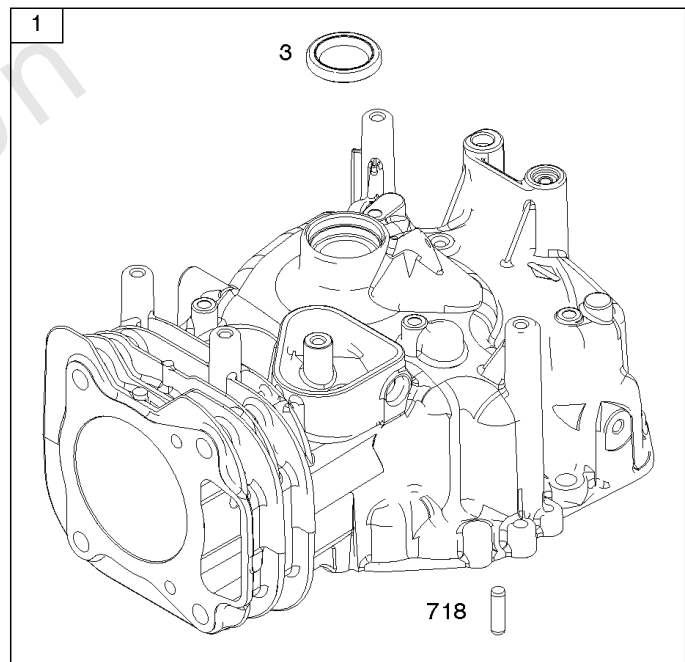

Not For Reproduction

Not For
Reproduction

Blower Housing, Cover/Guards, Flywheel, Rewind Starter

REF NO	PART NO	QTY	DESCRIPTION
23	590420		FLYWHEEL -(Aluminum)
37	590921		GUARD, Flywheel -Used After Code Date 11081400
37	796536		GUARD, Flywheel -Used Before Code Date 11081500
37B	799155		GUARD, Flywheel
58	697316		ROPE-STARTER -(Cut To Required Length)
60	281434S		GRIP, Starter Rope
60A	799716		GRIP, Starter Rope
75	691736		WASHER -(Flywheel)
78	793480		SCREW -(Flywheel Guard)
304	796692		HOUSING, Blower -(Rewind Start)
332	690662		NUT -(Flywheel)
363	19069		PULLER, Flywheel
455	796615		CUP, Flywheel
608	796497		STARTER, Rewind
668A	797383		SPACER
925	796531		COVER, Linkage
1005	796614		FAN, Flywheel
1212	796537		STUD -(Blower Housing)
1212A	793479		STUD -(Blower Housing)
1335	793481		NUT -(Blower Housing)

Not For Reproduction

Camshaft, Crankshaft, Cylinder, Operator's Manual, Piston/Rings/Connecting Rod,

REF NO	PART NO	QTY	DESCRIPTION
1	798948		CYLINDER ASSEMBLY
3	299819S		SEAL-OIL -(Magneto Side)
16	796468		CRANKSHAFT
24	222698S		KEY, Flywheel
25	796643		PISTON ASSEMBLY -(Standard)
25	796644		PISTON ASSEMBLY -(.020 Oversize)
26	796645		SET, Ring -(Standard)
26	796646		SET, Ring -(.020 Oversize)
27	691588		LOCK-PISTON PIN
28	298909		PIN-PISTON/STD
29	796470		ROD, Connecting
32	691664		SCREW -(Connecting Rod)
32A	695759		SCREW -(Connecting Rod)
43	796650		SLINGER, Governor/Oil
46	694039		CAMSHAFT
404	690272		WASHER -(Governor Crank)
615	690340		RETAINER-GOV SHAFT
616	798327		CRANK, Governor
718	690959		PIN-LOCATING
741	797521		GEAR, Timing
1036	-----		Label-Emissions -(Available From A Briggs & Stratton Authorized Dealer)
1058	279946EST		MANUAL, Operator's
1058	279946WST		MANUAL, Operator's
1058	279946TRI		MANUAL, Operator's
1263	697124		REED, Breather
1264	793453		SCREW -(Breather Reed)
1319	794467		LABEL, Warning
1319A	797669		LABEL, Warning
1330	279000		MANUAL, Repair
1375	796476		COVER, Breather Reed
1376	794451		SCREW -(Breather/Reed Cover)