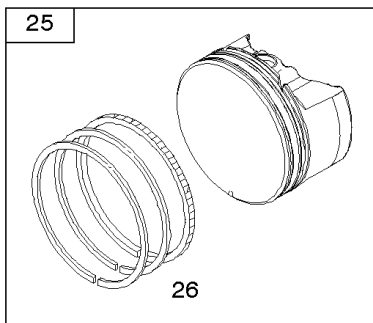

1319 WARNING LABEL

REQUIRED when replacing parts with warning labels affixed.

1319A WARNING LABEL

REQUIRED when replacing parts with warning labels affixed.

1058 OPERATOR'S MANUAL

1036 EMISSIONS LABEL

1330 REPAIR MANUAL

Not For Reproduction

Camshaft, Crankshaft, Cylinder, Operator's Manual, Piston/Rings/Connecting Rod,

REF NO	PART NO	QTY	DESCRIPTION
1	798948		CYLINDER ASSEMBLY
3	299819S		SEAL-OIL -(Magneto Side)
16	796468		CRANKSHAFT
24	222698S		KEY, Flywheel
25	796643		PISTON ASSEMBLY -(Standard)
25	796644		PISTON ASSEMBLY -(.020 Oversize)
26	796645		SET, Ring -(Standard)
26	796646		SET, Ring -(.020 Oversize)
27	691588		LOCK-PISTON PIN
28	298909		PIN-PISTON/STD
29	796470		ROD, Connecting
32	691664		SCREW -(Connecting Rod)
32A	695759		SCREW -(Connecting Rod)
43	796650		SLINGER, Governor/Oil
46	694039		CAMSHAFT
404	690272		WASHER -(Governor Crank)
615	690340		RETAINER-GOV SHAFT
616	798327		CRANK, Governor
718	690959		PIN-LOCATING
741	797521		GEAR, Timing
1036	-----		Label-Emissions -(Available From A Briggs & Stratton Authorized Dealer)
1058	279946EST		MANUAL, Operator's
1058	279946WST		MANUAL, Operator's
1058	279946TRI		MANUAL, Operator's
1263	697124		REED, Breather
1264	793453		SCREW -(Breather Reed)
1319	794467		LABEL, Warning
1319A	797669		LABEL, Warning
1330	279000		MANUAL, Repair
1375	796476		COVER, Breather Reed
1376	794451		SCREW -(Breather/Reed Cover)