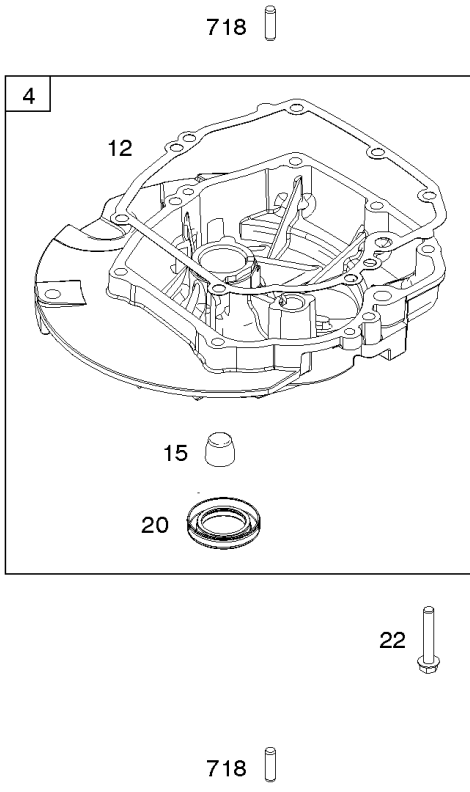

Not For
Reproduction

Gasket Set-Engine, Sump

REF NO	PART NO	QTY	DESCRIPTION
3	299819S		SEAL-OIL -(Magneto Side)
4	493279		SUMP, Engine
7	796475		GASKET, Cylinder Head
12	692232		GASKET, Crankcase
15	691680		PLUG-OIL DRAIN -(Square Socket)
20	399781S		SEAL-OIL -(PTO Side)
22	691092		SCREW -(Crankcase Cover/Sump)
51	796596		GASKET, Intake
163	691894		GASKET, Air Cleaner -(Air Cleaner)
358	592173		GASKET SET, Engine
524	692296		SEAL-DIPSTICK TUBE -(Dipstick Tube)
623	793628		SEAL, O-Ring -(Carburetor Spacer)
718	690959		PIN-LOCATING
842	691031		SEAL, O-Ring -(Dipstick Tube)
868	795440		SEAL-VALVE
883	793497		GASKET, Exhaust
993	796473		GASKET, Cylinder Head Plate
1022	796480		GASKET, Rocker Cover