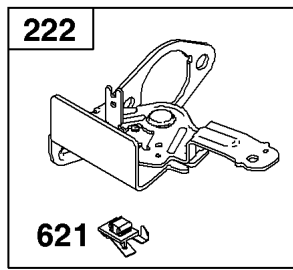

Not For Reproduction

Camshaft, Crankshaft, Cylinder, Operator's Manual, Piston/Rings/Connecting Rod,

REF NO	PART NO	QTY	DESCRIPTION
1	798948		CYLINDER ASSEMBLY
3	299819S		SEAL-OIL -(Magneto Side)
16	796468		CRANKSHAFT
24	222698S		KEY, Flywheel
25	796643		PISTON ASSEMBLY -(Standard)
25	796644		PISTON ASSEMBLY -(.020 Oversize)
26	796645		SET, Ring -(Standard)
26	796646		SET, Ring -(.020 Oversize)
27	691588		LOCK-PISTON PIN
28	298909		PIN-PISTON/STD
29	796470		ROD, Connecting
32	691664		SCREW -(Connecting Rod)
32A	695759		SCREW -(Connecting Rod)
43	796650		SLINGER, Governor/Oil
46	694039		CAMSHAFT
404	690272		WASHER -(Governor Crank)
615	690340		RETAINER-GOV SHAFT
616	798327		CRANK, Governor
718	690959		PIN-LOCATING
741	797521		GEAR, Timing
1036	-----		Label-Emissions -(Available From A Briggs & Stratton Authorized Dealer)
1058	279946EST		MANUAL, Operator's
1058	279946WST		MANUAL, Operator's
1058	279946TRI		MANUAL, Operator's
1263	697124		REED, Breather
1264	793453		SCREW -(Breather Reed)
1319	794467		LABEL, Warning
1319A	797669		LABEL, Warning
1330	279000		MANUAL, Repair
1375	796476		COVER, Breather Reed
1376	794451		SCREW -(Breather/Reed Cover)

Not For Reproduction

Controls, Governor Spring, Thermostat

REF NO	PART NO	QTY	DESCRIPTION
202	796657		LINK, Mechanical Governor
209	796483		SPRING, Governor
216A	798944		LINK, Choke
222	796482		BRACKET, Control -(Manual Friction, Remote, & Fixed Speed Control)
227	796487		LEVER, Governor Control
265	690798		CLAMP, Casing
267	691044		SCREW -(Casing Clamp)
268	691025		CASING, Control Wire -(Cut To Required Length)
269	691026		WIRE, Control -(Cut To Required Length)
270	691027		NUT -(Control Wire Casing)
271	691028		LEVER, Control
291A	798938		THERMOSTAT
505	793515		NUT -(Governor Control Lever)
562	793514		BOLT -(Governor Lever)
621	692310		SWITCH, Stop
745	793491		SCREW -(Brake)
883	793497		GASKET, Exhaust
922	692135		SPRING, Brake
923	796635		BRAKE