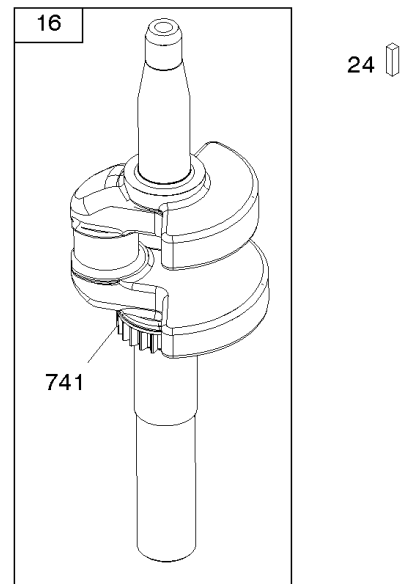

Not For Reproduction

Camshaft, Crankshaft, Cylinder, Operator's Manual, Piston/Rings/Connecting Rod,

REF NO	PART NO	QTY	DESCRIPTION
1	798948		CYLINDER ASSEMBLY
3	299819S		SEAL-OIL -(Magneto Side)
16	796468		CRANKSHAFT
24	222698S		KEY, Flywheel
25	796643		PISTON ASSEMBLY -(Standard)
25	796644		PISTON ASSEMBLY -(.020 Oversize)
26	796645		SET, Ring -(Standard)
26	796646		SET, Ring -(.020 Oversize)
27	691588		LOCK-PISTON PIN
28	298909		PIN-PISTON/STD
29	796470		ROD, Connecting
32	691664		SCREW -(Connecting Rod)
32A	695759		SCREW -(Connecting Rod)
43	796650		SLINGER, Governor/Oil
46	694039		CAMSHAFT
404	690272		WASHER -(Governor Crank)
615	690340		RETAINER-GOV SHAFT
616	798327		CRANK, Governor
718	690959		PIN-LOCATING
741	797521		GEAR, Timing
1036	-----		Label-Emissions -(Available From A Briggs & Stratton Authorized Dealer)
1058	279946EST		MANUAL, Operator's
1058	279946WST		MANUAL, Operator's
1058	279946TRI		MANUAL, Operator's
1263	697124		REED, Breather
1264	793453		SCREW -(Breather Reed)
1319	794467		LABEL, Warning
1319A	797669		LABEL, Warning
1330	279000		MANUAL, Repair
1375	796476		COVER, Breather Reed
1376	794451		SCREW -(Breather/Reed Cover)

Not For Reproduction

Controls, Governor Spring, Thermostat

REF NO	PART NO	QTY	DESCRIPTION
202	796657		LINK, Mechanical Governor
209	796483		SPRING, Governor
216A	798944		LINK, Choke
222	796482		BRACKET, Control -(Manual Friction, Remote, & Fixed Speed Control)
227	796487		LEVER, Governor Control
265	690798		CLAMP, Casing
267	691044		SCREW -(Casing Clamp)
268	691025		CASING, Control Wire -(Cut To Required Length)
269	691026		WIRE, Control -(Cut To Required Length)
270	691027		NUT -(Control Wire Casing)
271	691028		LEVER, Control
291A	798938		THERMOSTAT
505	793515		NUT -(Governor Control Lever)
562	793514		BOLT -(Governor Lever)
621	692310		SWITCH, Stop
745	793491		SCREW -(Brake)
883	793497		GASKET, Exhaust
922	692135		SPRING, Brake
923	796635		BRAKE