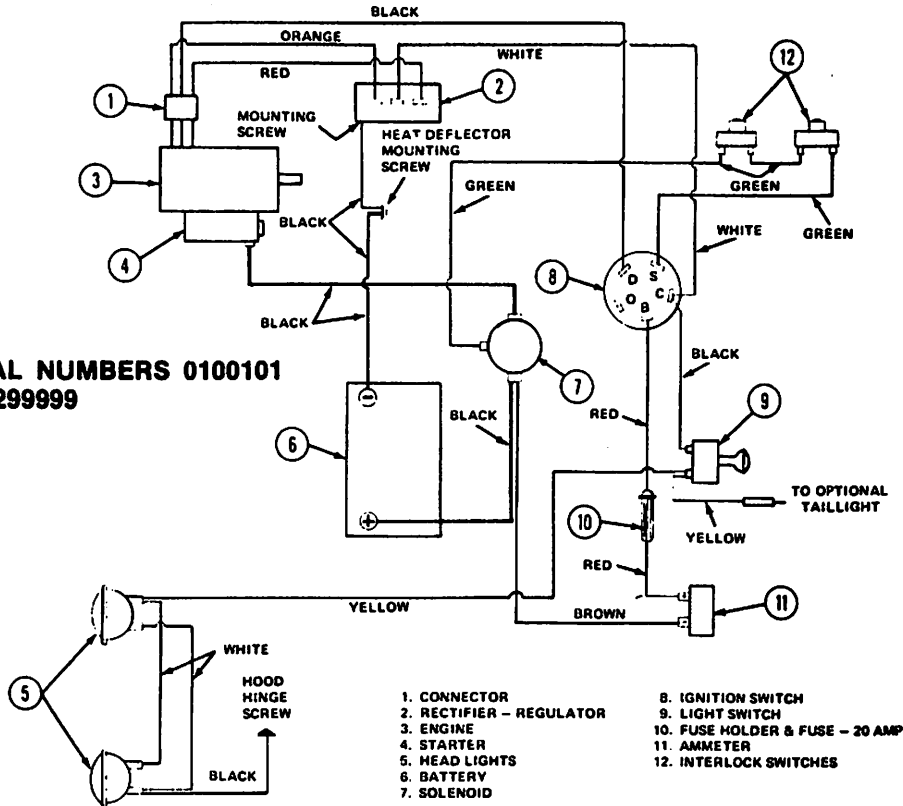

WIRING DIAGRAM 1556 - G14 (1453) - H14 (1456) - H16 (1656) SOLID STATE IGNITION

**SERIAL NUMBERS 0100101
TO 0299999**

IGNITION SWITCH
VIEWED FROM REAR

POSITION 1 - OFF

POSITION 2 - RUN &
ACCESSORY

POSITION 3 - START

2

**SERIAL NUMBERS 0300101
TO 0399999**

IGNITION SWITCH
VIEWED FROM REAR

POSITION 1 - OFF

POSITION 2 - RUN &
ACCESSORY

POSITION 3 - START

FIGURE 2-15

ELECTRICAL SYSTEM (Continued)

G-14 (1453) SERIAL NUMBERS 0400101 AND UP

- 1. Connector
- 2. Engine
- 3. Starter
- 4. Headlights
- 5. Battery
- 6. Solenoid

- 7. Ignition Switch
- 8. Circuit Breaker
- 9. Interlock Switch
- 10. Amp Meter
- 11. Interlock Switch (On 0500101 and Up Only)