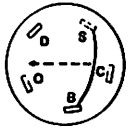

WIRING DIAGRAM 1556 - G14 (1453) - H14 (1456) - H16 (1656) SOLID STATE IGNITION

**SERIAL NUMBERS 0100101
TO 0299999**

IGNITION SWITCH
VIEWED FROM REAR

POSITION 1 - OFF

POSITION 2 - RUN &
ACCESSORY

POSITION 3 - START

2

**SERIAL NUMBERS 0300101
TO 0399999**

IGNITION SWITCH
VIEWED FROM REAR

POSITION 1 - OFF

POSITION 2 - RUN &
ACCESSORY

POSITION 3 - START

FIGURE 2-15

ELECTRICAL SYSTEM (Continued)