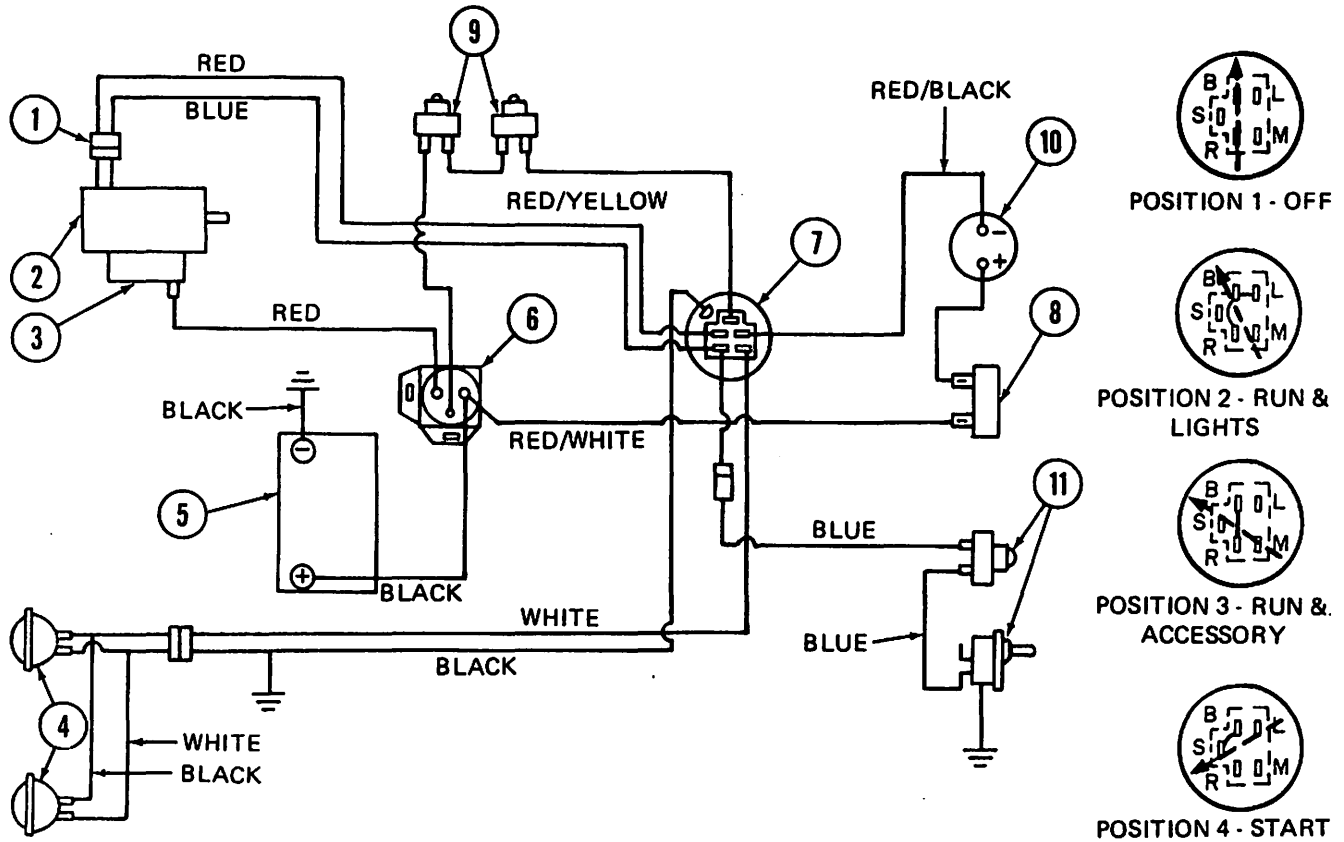

WIRING DIAGRAM 1556 - G14 (1453) - H14 (1456) - H16 (1656) SOLID STATE IGNITION

**SERIAL NUMBERS 0100101
TO 0299999**

IGNITION SWITCH
VIEWED FROM REAR

POSITION 1 - OFF

POSITION 2 - RUN &
ACCESSORY

POSITION 3 - START

2

**SERIAL NUMBERS 0300101
TO 0399999**

IGNITION SWITCH
VIEWED FROM REAR

POSITION 1 - OFF

POSITION 2 - RUN &
ACCESSORY

POSITION 3 - START

FIGURE 2-15

ELECTRICAL SYSTEM (Continued)

G-14 (1453) SERIAL NUMBERS 0400101 AND UP

- 1. Connector
- 2. Engine
- 3. Starter
- 4. Headlights
- 5. Battery
- 6. Solenoid

- 7. Ignition Switch
- 8. Circuit Breaker
- 9. Interlock Switch
- 10. Amp Meter
- 11. Interlock Switch (On 0500101 and Up Only)