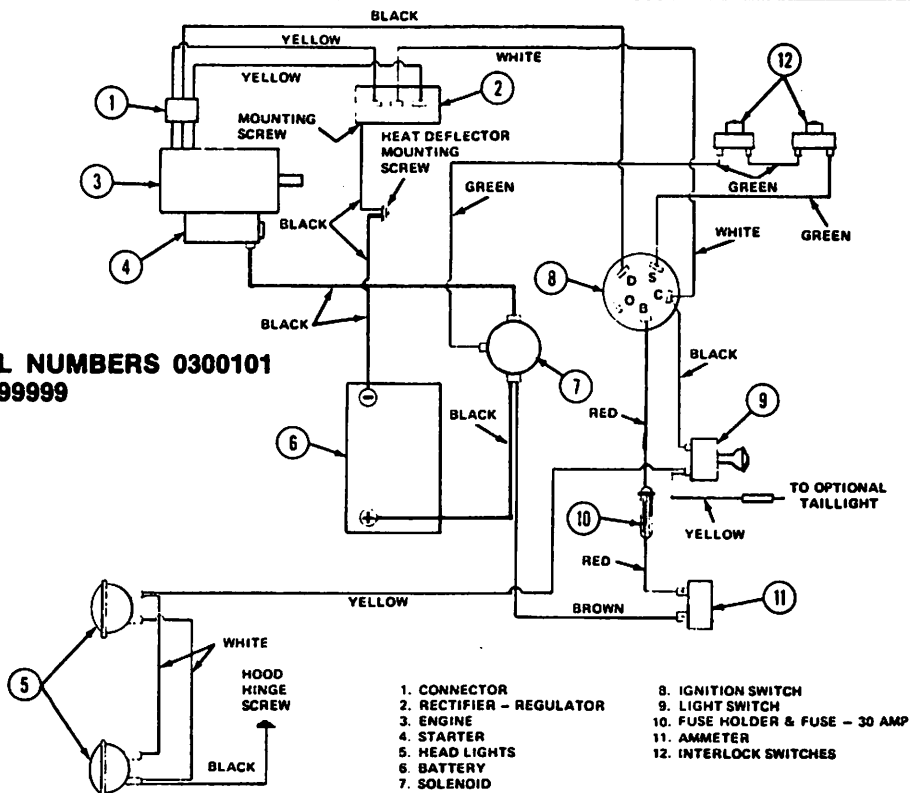

WIRING DIAGRAM 1556 - G14 (1453) - H14 (1456) - H16 (1656) SOLID STATE IGNITION

**SERIAL NUMBERS 0100101
TO 0299999**

IGNITION SWITCH
VIEWED FROM REAR

POSITION 1 - OFF

POSITION 2 - RUN &
ACCESSORY

POSITION 3 - START

2

**SERIAL NUMBERS 0300101
TO 0399999**

IGNITION SWITCH
VIEWED FROM REAR

POSITION 1 - OFF

POSITION 2 - RUN &
ACCESSORY

POSITION 3 - START

FIGURE 2-15

ELECTRICAL SYSTEM (Continued)

G-14 (1453) SERIAL NUMBERS 0400101 AND UP

- 1. Connector
- 2. Engine
- 3. Starter
- 4. Headlights
- 5. Battery
- 6. Solenoid

- 7. Ignition Switch
- 8. Circuit Breaker
- 9. Interlock Switch
- 10. Amp Meter
- 11. Interlock Switch (On 0500101 and Up Only)