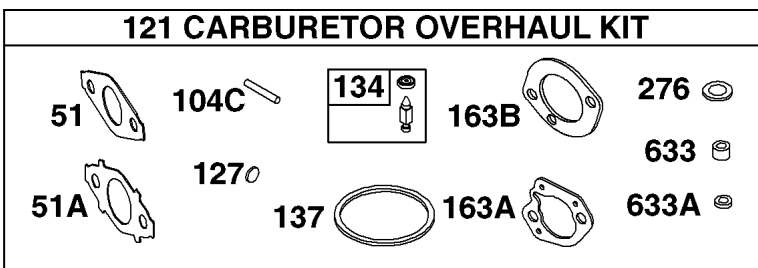

- 1036 EMISSIONS LABEL
- 1058 OPERATOR'S MANUAL
- 1319 WARNING LABEL
- 1319A WARNING LABEL
- 1330 REPAIR MANUAL

Camshaft, Crankshaft, Cylinder, Piston Group

REF NO	PART NO	QTY	DESCRIPTION
332	591988		NUT -(Flywheel)
357	798869		KEY, Drive Pulley -(Metric)
357	692191		KEY, Drive Pulley -(SAE)
358	791797		GASKET SET, Engine
377	690979		KEY, Woodruff
552	692346		BUSHING, Governor Crank
615	692576		RETAINER, Governor Shaft
616	692547		CRANK, Governor
718	690959		PIN, Locating
741	695087		GEAR-TIMING -(Metal)
741A	593499		GEAR, Timing -(Nylon)
868	795440		SEAL-VALVE
883	691893		GASKET-EXHAUST
883A	692237		GASKET-EXHAUST
993	694088		GASKET-CYL HD PLATE
1022	691890		GASKET-ROCKER COVER
1036	-----		Label-Emissions -(Available From A Briggs & Stratton Authorized Dealer)
1058	277040		MANUAL, Operator's
1319	794467		LABEL, Warning
1319A	797669		LABEL, Warning
1330	272147		MANUAL, Repair