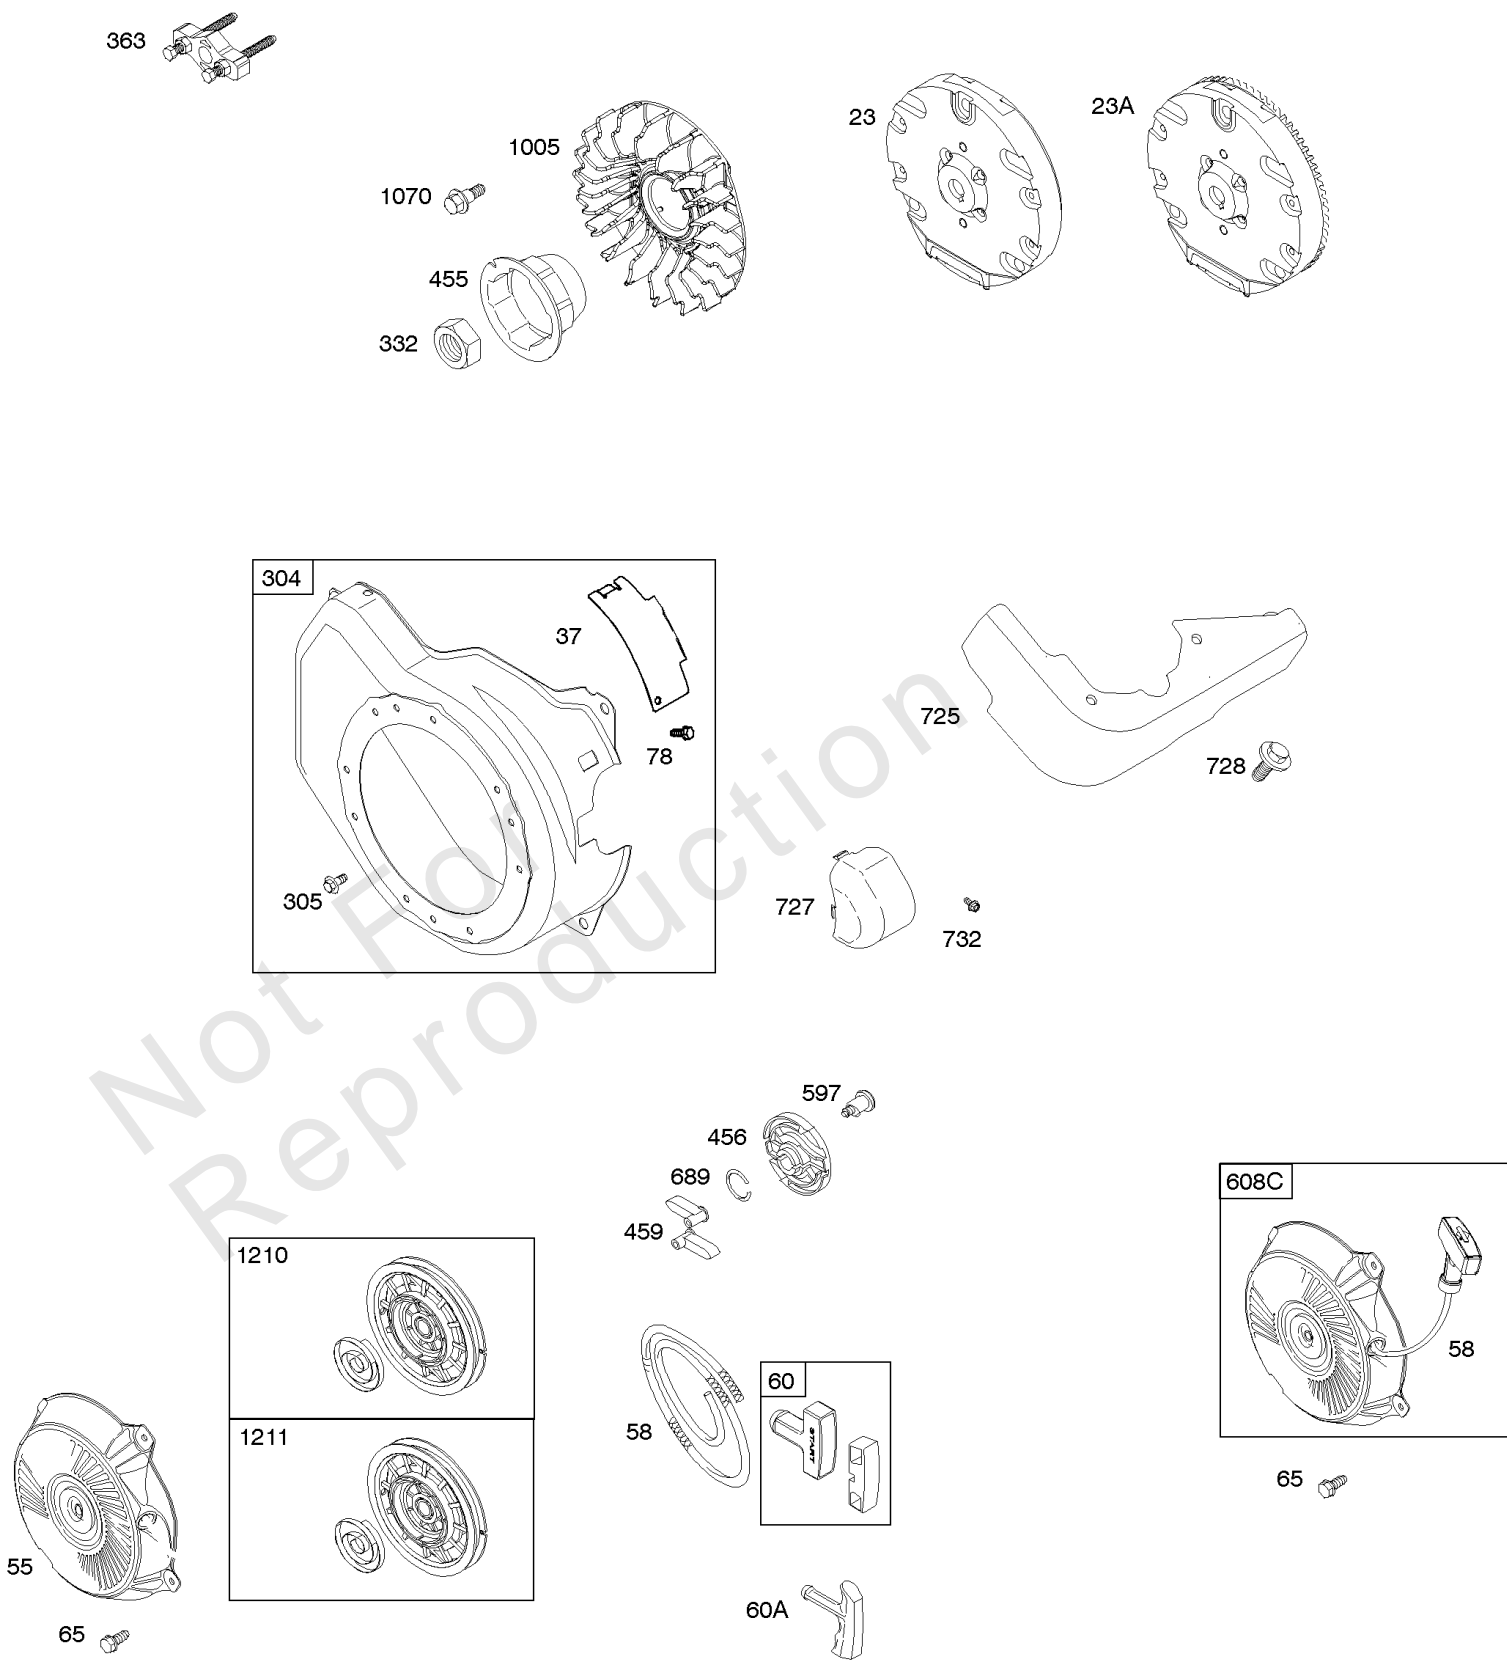

Blower Housing/Shrouds, Flywheel, Rewind Starter

REF NO	PART NO	QTY	DESCRIPTION
23	699488		FLYWHEEL
37	699661		GUARD, Flywheel
55	791848		HOUSING, Rewind Starter -Used After Code Date 08030200
55	691422		HOUSING, Rewind Starter -(Rewind Starter Parts Used With 3MM Diameter Starter Rope) -Used Before Code Date 08030300
58	693389		ROPE, Starter -(Cut To Required Length) -Used After Code Date 08030200
58	66574		ROPE, Starter -(Rewind Starter Parts Used With 5MM Diameter Starter Rope) -Used Before Code Date 08030300
60	490652		GRIP-STARTER ROPE -(2 Piece)
60A	281434S		GRIP, Starter Rope -(2 Piece)
65	699228		SCREW -(Rewind Starter) (SAE)
65	699851		SCREW -(Rewind Starter) (Metric)
78	699205		SCREW -(Flywheel Guard)
304	699598		HOUSING, Blower
305	699481		SCREW -(Blower Housing)
332	591988		NUT -(Flywheel)
363	19203		PULLER, Flywheel
455	591302		CUP-FLYWHEEL
456	692299		PLATE-PAWL FRICTION
459	281505S		PAWL-RATCHET
597	691696		SCREW -(Pawl Friction Plate)
608C	591301		STARTER, Rewind
689	691855		SPRING-FRICTION -(Rewind Starter)
725	792874		SHIELD, Heat
727	698039		COVER-STARTER DRIVE
728	699632		SCREW -(Heat Shield)
732	699200		SCREW -(Starter Drive Cover)
1005	692592		FAN, Flywheel
1070	699201		SCREW -(Flywheel Fan)
1210	791849		PULLEY/SPRING ASSEMBLY -(Pulley) -Used After Code Date 08030200
1210	498144		PULLEY/SPRING ASSY -(Pulley) -Used Before Code Date 08030300
1211	791849		PULLEY/SPRING ASSEMBLY -(Spring) -Used After Code Date 08030200
1211	498144		PULLEY/SPRING ASSY -(Spring) -Used Before Code Date 08030300