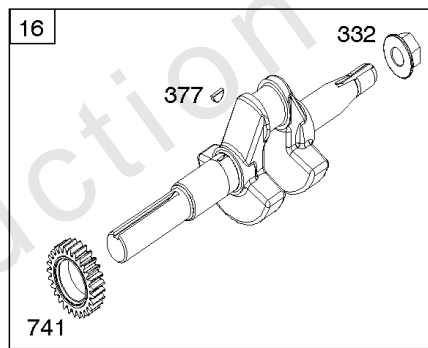

- 1036 EMISSIONS LABEL
- 1058 OPERATOR'S MANUAL
- 1319 WARNING LABEL
- 1319A WARNING LABEL
- 1330 REPAIR MANUAL