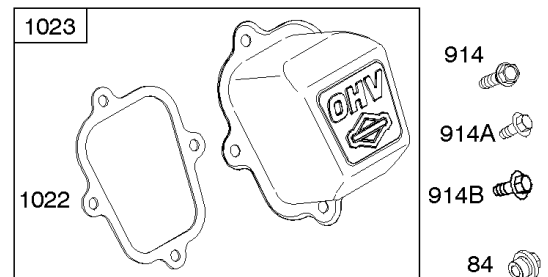

Cylinder Head

REF NO	PART NO	QTY	DESCRIPTION
993	694088		GASKET-CYL HD PLATE
1022	691890		GASKET-ROCKER COVER
1023	499924		COVER, Rocker
1026	790287		ROD, Push
1029	691230		ARM, Rocker -(SAE) -Used Before Code Date 09061800
1029	797443		ARM, Rocker -(Metric) -Used After Code Date 09061700
1034	691343		GUIDE-PUSH ROD
1095	791798		GASKET SET, Valve