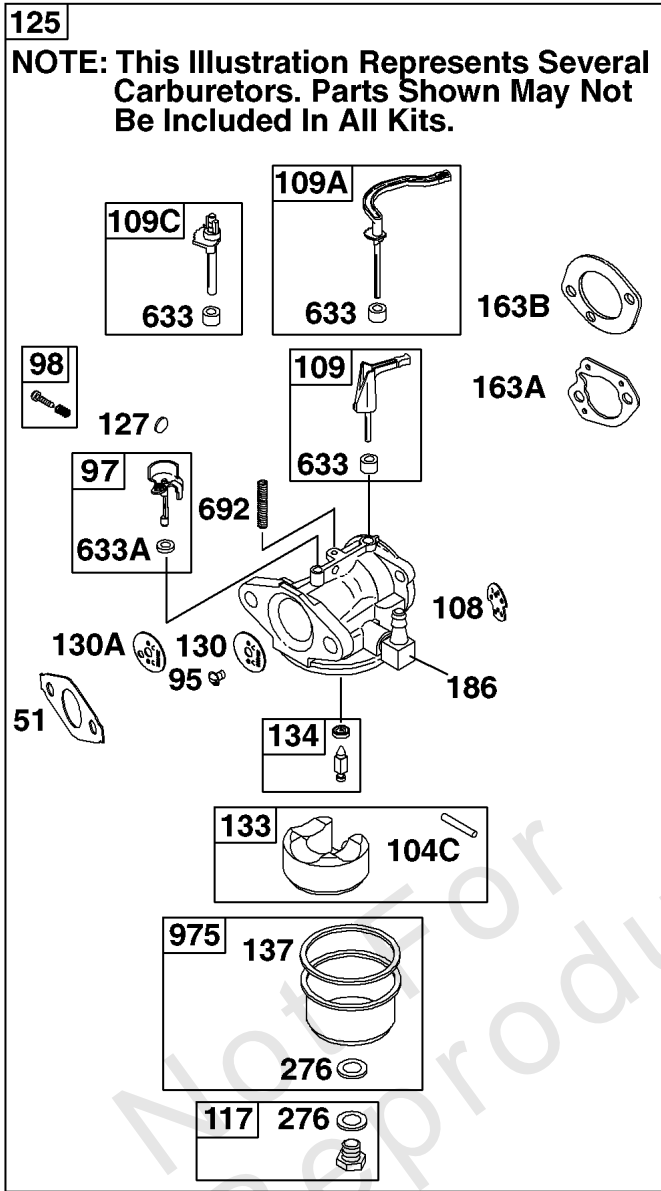

Carburetor, Fuel Supply

REF NO	PART NO	QTY	DESCRIPTION
51	692555		GASKET, Intake -(2 Required)
51A	791718		GASKET, Intake
95	691636		SCREW -(Throttle Valve)
97	690024		SHAFT, Throttle
97C	797628		SHAFT, Throttle
98	398185		KIT-IDLE SPEED -(Idle Speed) (Lmt 26, 27, 28, 31)
98C	797156		KIT, Idle Speed
104C	797622		PIN-FLOAT HINGE
105A	797139		VALVE, Float Needle
108	692567		VALVE-CHOKE
109	690023		SHAFT, Choke
109A	693628		SHAFT, Choke
109C	790624		SHAFT, Choke
117	498978		JET, Main -(Standard)
117D	798661		JET, Main -(Standard)
118	498975		JET, Main -(High Altitude)
118D	798660		JET, Main -(High Altitude)
121	792006		KIT, Carburetor Overhaul
121D	797634		KIT, Carburetor Overhaul
122	795643		SPACER, Carburetor -(Black)
122	795208		SPACER, Carburetor -(Grey/Coffee)
125D	798653		CARBURETOR
127	691739		PLUG-WELCH -(5/16 Diameter)
127E	797633		PLUG, Welch
130	691181		VALVE-THROTTLE
130D	797630		VALVE, Throttle
133	398187		FLOAT-CARBURETOR
133B	797136		FLOAT, Carburetor
134	398188		KIT-NEEDLE/SEAT
137	693981		GASKET-FLOAT BOWL
137C	797625		GASKET, Float Bowl
163A	792870		GASKET, Air Cleaner -(High Mount)
163B	696024		GASKET, Air Cleaner -(Flat Panel Air Cleaner)
186	692317		CONNECTOR-HOSE
187	791766		LINE, Fuel -(Cut To Required Length)
187A	791867		LINE, Fuel -(Molded)
187B	791874		LINE, Fuel -(Molded)
187C	791866		LINE-FUEL -(Molded)
190	699220		SCREW -(Fuel Tank)