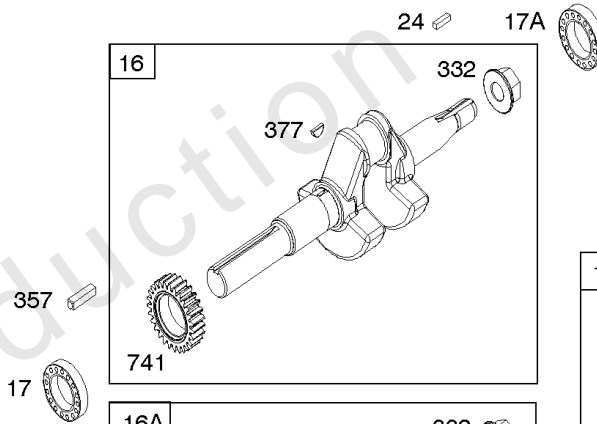

- 1036 EMISSIONS LABEL
- 1058 OPERATOR'S MANUAL
- 1319 WARNING LABEL
- 1319A WARNING LABEL
- 1330 REPAIR MANUAL

Camshaft, Crankshaft, Cylinder, Piston Group

REF NO	PART NO	QTY	DESCRIPTION
332	591988		NUT -(Flywheel)
357	798869		KEY, Drive Pulley -(Metric)
357	692191		KEY, Drive Pulley -(SAE)
358	791797		GASKET SET, Engine
377	690979		KEY, Woodruff
552	692346		BUSHING, Governor Crank
615	692576		RETAINER, Governor Shaft
616	692547		CRANK, Governor
718	690959		PIN, Locating
741	695087		GEAR-TIMING -(Metal)
741A	593499		GEAR, Timing -(Nylon)
868	795440		SEAL-VALVE
883	691893		GASKET-EXHAUST
883A	692237		GASKET-EXHAUST
993	694088		GASKET-CYL HD PLATE
1022	691890		GASKET-ROCKER COVER
1036	-----		Label-Emissions -(Available From A Briggs & Stratton Authorized Dealer)
1058	277040		MANUAL, Operator's
1319	794467		LABEL, Warning
1319A	797669		LABEL, Warning
1330	272147		MANUAL, Repair