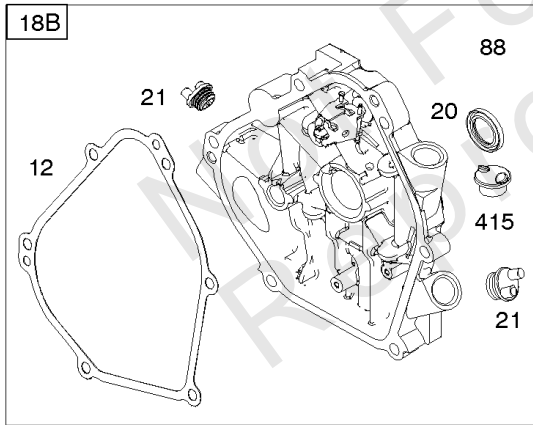

Crankcase Cover, Gear Reduction, Lubrication

REF NO	PART NO	QTY	DESCRIPTION
3	299819S		SEAL-OIL -(Magneto Side)
12	699485		GASKET-CRANKCASE
15B	792750		PLUG, Oil Drain
17	798538		BEARING-BALL -(PTO Side)
17A	690824		BEARING-BALL -(PTO Side)
17B	99158		BEARING-BALL
18	699804		COVER, Crankcase
18	699804		COVER, Crankcase -Used After Code Date 07070200
20	692550		SEAL-OIL -(PTO Side)
21	281658S		CAP-OIL FILL
22	799318		SCREW -(Crankcase Cover/Sump)
79	694511		CASE, Gear Reduction -Used Before Code Date 06051700
79A	792746		CASE, Gear Reduction -Used After Code Date 06051600
80	792755		GASKET, Gear Case
82	690369		SCREW -(Gear Reduction Case) -Used Before Code Date 06051700
82A	790197		SCREW -(Gear Reduction Case) -Used Before Code Date 06051700
82B	792753		SCREW -(Gear Reduction Case) -Used After Code Date 06051600
83	690374		SHAFT, Auxiliary Drive -Used Before Code Date 06051700
83A	792756		SHAFT, Auxiliary Drive -Used After Code Date 06051600
84A	792759		PLUG, Breather
85	692551		SCREW -(Gear Cover) -Used Before Code Date 06051700
85A	690711		SCREW -(Gear Cover) -Used After Code Date 06051600
86	690608		COVER, Gear -Used Before Code Date 06051700
86A	795647		COVER, Gear -Used After Code Date 08010100
86A	792748		COVER-GEAR -Used After Code Date 06051600 -Used Before Code Date 08010200
87	691582		SEAL, Gear Reduction -Used Before Code Date 06051700
87A	792752		SEAL, Gear Reduction -Used After Code Date 06051600
88	691600		GASKET, Gear Cover/Housing
88A	792760		GASKET, Gear Cover/Housing
170	699818		STUD -(Crankcase Cover/Sump)
219	693578		GEAR, Governor
220	691724		WASHER -(Governor Gear)

Crankcase Cover, Gear Reduction, Lubrication

Mfg. No: 126302-3236-H8