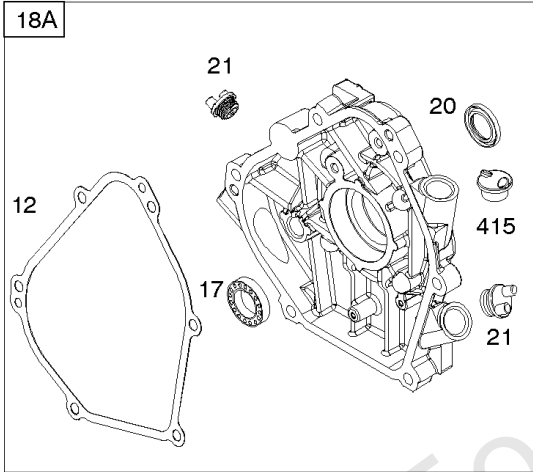

Crankcase Cover, Gear Reduction, Lubrication

Mfg. No: 126302-3236-H8

Crankcase Cover, Gear Reduction, Lubrication

REF NO	PART NO	QTY	DESCRIPTION
3	299819S		SEAL-OIL -(Magneto Side)
12	699485		GASKET-CRANKCASE
15B	792750		PLUG, Oil Drain
17	798538		BEARING-BALL -(PTO Side)
17A	690824		BEARING-BALL -(PTO Side)
17B	99158		BEARING-BALL
18	699804		COVER, Crankcase
18	699804		COVER, Crankcase -Used After Code Date 07070200
20	692550		SEAL-OIL -(PTO Side)
21	281658S		CAP-OIL FILL
22	799318		SCREW -(Crankcase Cover/Sump)
79	694511		CASE, Gear Reduction -Used Before Code Date 06051700
79A	792746		CASE, Gear Reduction -Used After Code Date 06051600
80	792755		GASKET, Gear Case
82	690369		SCREW -(Gear Reduction Case) -Used Before Code Date 06051700
82A	790197		SCREW -(Gear Reduction Case) -Used Before Code Date 06051700
82B	792753		SCREW -(Gear Reduction Case) -Used After Code Date 06051600
83	690374		SHAFT, Auxiliary Drive -Used Before Code Date 06051700
83A	792756		SHAFT, Auxiliary Drive -Used After Code Date 06051600
84A	792759		PLUG, Breather
85	692551		SCREW -(Gear Cover) -Used Before Code Date 06051700
85A	690711		SCREW -(Gear Cover) -Used After Code Date 06051600
86	690608		COVER, Gear -Used Before Code Date 06051700
86A	795647		COVER, Gear -Used After Code Date 08010100
86A	792748		COVER-GEAR -Used After Code Date 06051600 -Used Before Code Date 08010200
87	691582		SEAL, Gear Reduction -Used Before Code Date 06051700
87A	792752		SEAL, Gear Reduction -Used After Code Date 06051600
88	691600		GASKET, Gear Cover/Housing
88A	792760		GASKET, Gear Cover/Housing
170	699818		STUD -(Crankcase Cover/Sump)
219	693578		GEAR, Governor
220	691724		WASHER -(Governor Gear)