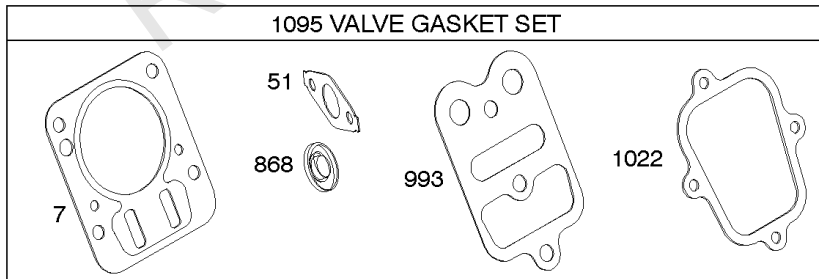

Cylinder Head

REF NO	PART NO	QTY	DESCRIPTION
993	694088		GASKET-CYL HD PLATE
1022	691890		GASKET-ROCKER COVER
1023	499924		COVER, Rocker
1026	790287		ROD, Push
1029	691230		ARM, Rocker -(SAE) -Used Before Code Date 09061800
1029	797443		ARM, Rocker -(Metric) -Used After Code Date 09061700
1034	691343		GUIDE-PUSH ROD
1095	791798		GASKET SET, Valve