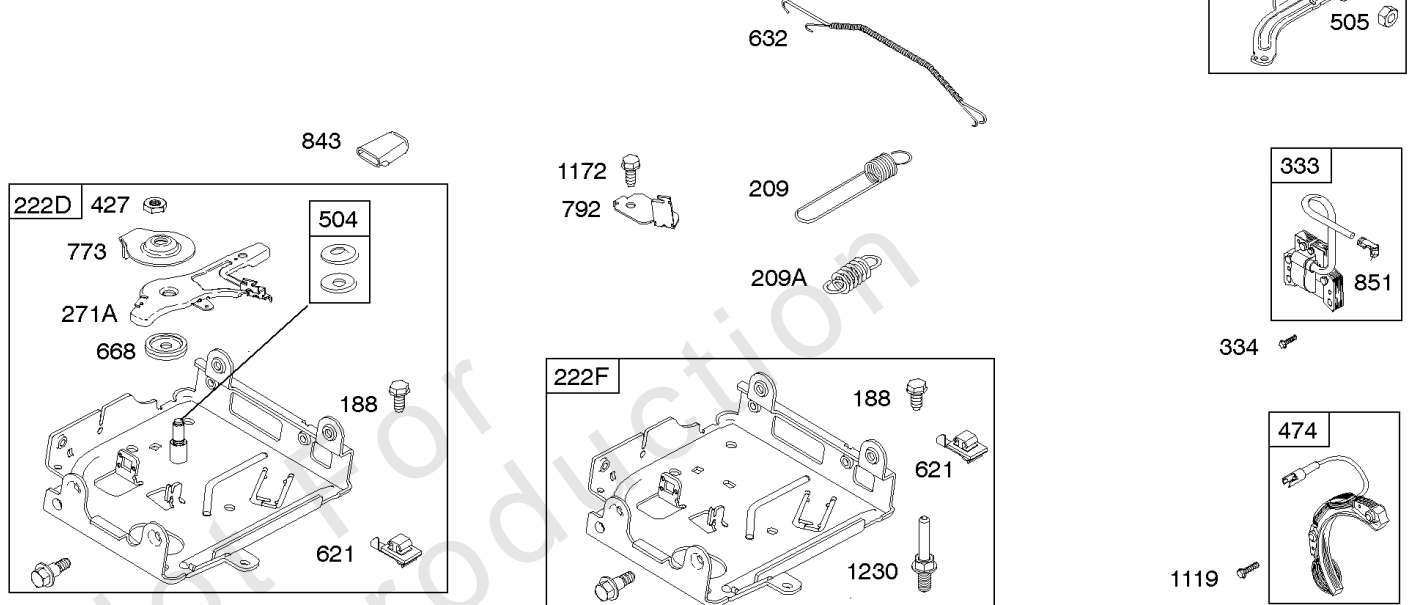

Electric Starter, Governor Springs, Ignition

REF NO	PART NO	QTY	DESCRIPTION
188	699479		SCREW -(Control Bracket)
209	692571		SPRING, Governor
209A	691278		SPRING, Governor
222D	793107		BRACKET, Control
222F	793100		BRACKET, Control
227	794367		LEVER-GOVERNOR CONTRO
265	691024		CLAMP, Casing
267	699492		SCREW -(Casing Clamp)
268	691025		CASING, Control Wire -(Cut To Required Length)
269	691026		WIRE, Control -(Cut To Required Length)
270	691027		NUT -(Control Wire Casing)
271	691028		LEVER, Control
271A	694256		LEVER, Control
281	793122		PANEL, Control
309	694504		MOTOR, Starter
310	690323		SCREW -(Starter Motor)
311	497608		SET, Brush
317	695494		COVER, Starter
333	796964		ARMATURE, Magneto
334	699477		SCREW -(Magneto Armature)
347	697854		SWITCH, Rocker
356	693651		WIRE, Stop
356A	692390		WIRE, Stop
356C	695630		WIRE-STOP
356E	695814		WIRE, Stop
356F	697397		WIRE, Stop
356B	692602		WIRE-STOP
427	798458		NUT -(Control Bracket) (Metric)
427	694255		NUT -(Control Bracket) (SAE)
474	793640		ALTERNATOR
504	695383		SET, Friction Washer
505	691251		NUT -(Governor Control Lever)
510	499308		DRIVE-STARTER
513	692024		CLUTCH-DRIVE
562	691119		BOLT -(Governor Control Lever)
564	699491		SCREW -(Control Cover)
564A	699206		SCREW -(Control Cover)
575	692303		SWITCH-STARTING
578	695283		WIRE ASSEMBLY
604	697326		COVER-CONTROL
621	692310		SWITCH, Stop
632	693408		SPRING/LINK, Mechanical Governor