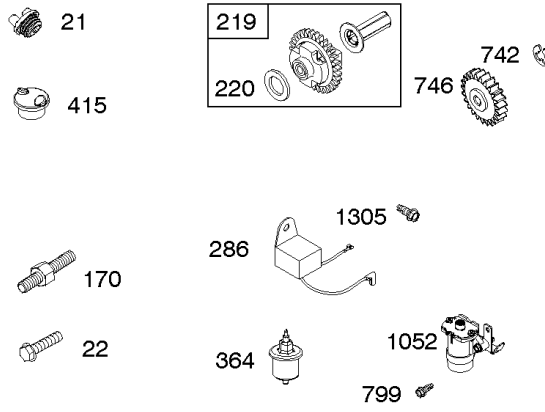

Crankcase Cover, Gear Reduction, Lubrication

Mfg. No: 126302-3236-H8

Crankcase Cover, Gear Reduction, Lubrication

REF NO	PART NO	QTY	DESCRIPTION
3	299819S		SEAL-OIL -(Magneto Side)
12	699485		GASKET-CRANKCASE
15B	792750		PLUG, Oil Drain
17	798538		BEARING-BALL -(PTO Side)
17A	690824		BEARING-BALL -(PTO Side)
17B	99158		BEARING-BALL
18	699804		COVER, Crankcase
18	699804		COVER, Crankcase -Used After Code Date 07070200
20	692550		SEAL-OIL -(PTO Side)
21	281658S		CAP-OIL FILL
22	799318		SCREW -(Crankcase Cover/Sump)
79	694511		CASE, Gear Reduction -Used Before Code Date 06051700
79A	792746		CASE, Gear Reduction -Used After Code Date 06051600
80	792755		GASKET, Gear Case
82	690369		SCREW -(Gear Reduction Case) -Used Before Code Date 06051700
82A	790197		SCREW -(Gear Reduction Case) -Used Before Code Date 06051700
82B	792753		SCREW -(Gear Reduction Case) -Used After Code Date 06051600
83	690374		SHAFT, Auxiliary Drive -Used Before Code Date 06051700
83A	792756		SHAFT, Auxiliary Drive -Used After Code Date 06051600
84A	792759		PLUG, Breather
85	692551		SCREW -(Gear Cover) -Used Before Code Date 06051700
85A	690711		SCREW -(Gear Cover) -Used After Code Date 06051600
86	690608		COVER, Gear -Used Before Code Date 06051700
86A	795647		COVER, Gear -Used After Code Date 08010100
86A	792748		COVER-GEAR -Used After Code Date 06051600 -Used Before Code Date 08010200
87	691582		SEAL, Gear Reduction -Used Before Code Date 06051700
87A	792752		SEAL, Gear Reduction -Used After Code Date 06051600
88	691600		GASKET, Gear Cover/Housing
88A	792760		GASKET, Gear Cover/Housing
170	699818		STUD -(Crankcase Cover/Sump)
219	693578		GEAR, Governor
220	691724		WASHER -(Governor Gear)