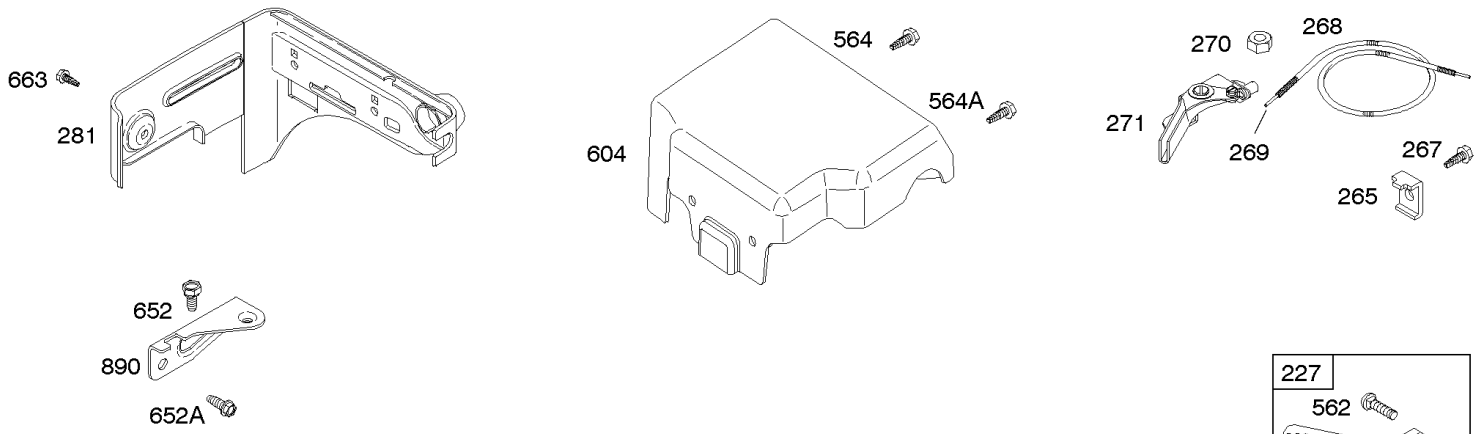

Electric Starter, Governor Springs, Ignition

REF NO	PART NO	QTY	DESCRIPTION
188	699479		SCREW -(Control Bracket)
209	692571		SPRING, Governor
209A	691278		SPRING, Governor
222D	793107		BRACKET, Control
222F	793100		BRACKET, Control
227	794367		LEVER-GOVERNOR CONTRO
265	691024		CLAMP, Casing
267	699492		SCREW -(Casing Clamp)
268	691025		CASING, Control Wire -(Cut To Required Length)
269	691026		WIRE, Control -(Cut To Required Length)
270	691027		NUT -(Control Wire Casing)
271	691028		LEVER, Control
271A	694256		LEVER, Control
281	793122		PANEL, Control
309	694504		MOTOR, Starter
310	690323		SCREW -(Starter Motor)
311	497608		SET, Brush
317	695494		COVER, Starter
333	796964		ARMATURE, Magneto
334	699477		SCREW -(Magneto Armature)
347	697854		SWITCH, Rocker
356	693651		WIRE, Stop
356A	692390		WIRE, Stop
356C	695630		WIRE-STOP
356E	695814		WIRE, Stop
356F	697397		WIRE, Stop
356B	692602		WIRE-STOP
427	798458		NUT -(Control Bracket) (Metric)
427	694255		NUT -(Control Bracket) (SAE)
474	793640		ALTERNATOR
504	695383		SET, Friction Washer
505	691251		NUT -(Governor Control Lever)
510	499308		DRIVE-STARTER
513	692024		CLUTCH-DRIVE
562	691119		BOLT -(Governor Control Lever)
564	699491		SCREW -(Control Cover)
564A	699206		SCREW -(Control Cover)
575	692303		SWITCH-STARTING
578	695283		WIRE ASSEMBLY
604	697326		COVER-CONTROL
621	692310		SWITCH, Stop
632	693408		SPRING/LINK, Mechanical Governor