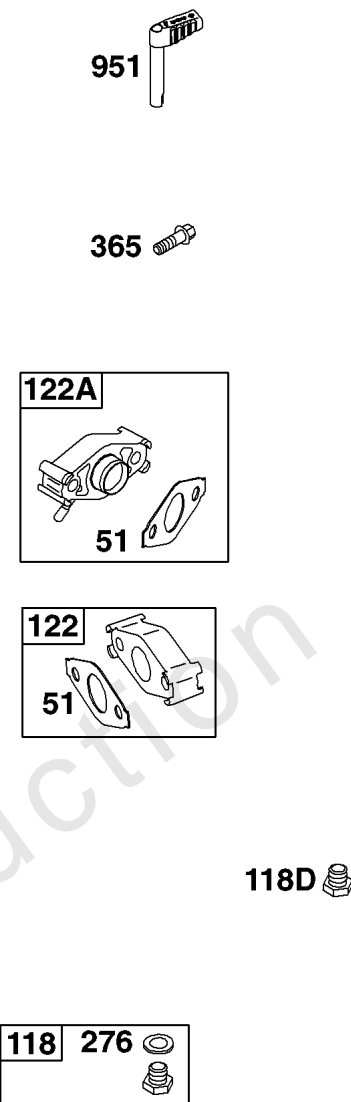

Carburetor, Fuel Supply

REF NO	PART NO	QTY	DESCRIPTION
240	298090S		FILTER, Fuel
240A	694485		FILTER, Fuel
276	271716		WASHER-SEALING
276C	797632		WASHER, Sealing
365	699484		SCREW -(Carburetor)
601	791850		CLAMP, Hose
633	693867		SEAL, Choke/Throttle Shaft
633A	691321		SEAL-CHOKE/THR SHAFT -(Throttle Shaft)
633B	797629		SEAL, Choke/Throttle Shaft
692	690572		SPRING, Detent -(Choke)
692B	797624		SPRING, Detent
951	790630		LEVER, Choke
957	795027		CAP, Fuel Tank -(Text Free)
957	792647		CAP, Fuel Tank -(Fresh Start)
957A	799719		CAP, Fuel Tank -(Carbon In Cap)
958	698180		VALVE-FUEL SHUT OFF
972	799863		TANK, Fuel
975	796611		BOWL, Float
975C	797631		BOWL, Float