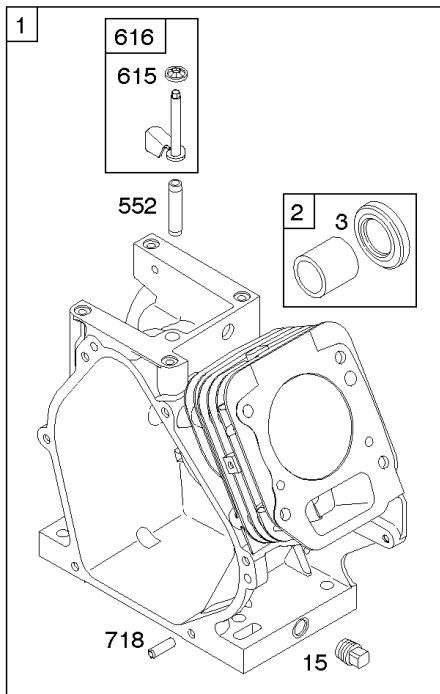

- 1036 EMISSIONS LABEL
- 1058 OPERATOR'S MANUAL
- 1319 WARNING LABEL
- 1319A WARNING LABEL
- 1330 REPAIR MANUAL