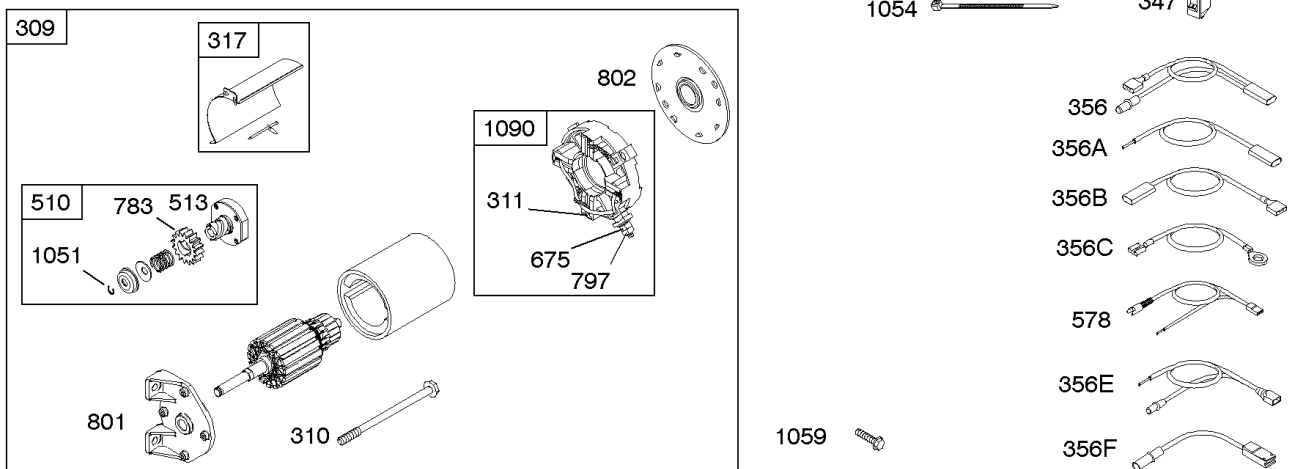

Electric Starter, Governor Springs, Ignition

REF NO	PART NO	QTY	DESCRIPTION
188	699479		SCREW -(Control Bracket)
209	692571		SPRING, Governor
209A	691278		SPRING, Governor
222D	793107		BRACKET, Control
222F	793100		BRACKET, Control
227	794367		LEVER-GOVERNOR CONTRO
265	691024		CLAMP, Casing
267	699492		SCREW -(Casing Clamp)
268	691025		CASING, Control Wire -(Cut To Required Length)
269	691026		WIRE, Control -(Cut To Required Length)
270	691027		NUT -(Control Wire Casing)
271	691028		LEVER, Control
271A	694256		LEVER, Control
281	793122		PANEL, Control
309	694504		MOTOR, Starter
310	690323		SCREW -(Starter Motor)
311	497608		SET, Brush
317	695494		COVER, Starter
333	796964		ARMATURE, Magneto
334	699477		SCREW -(Magneto Armature)
347	697854		SWITCH, Rocker
356	693651		WIRE, Stop
356A	692390		WIRE, Stop
356C	695630		WIRE-STOP
356E	695814		WIRE, Stop
356F	697397		WIRE, Stop
356B	692602		WIRE-STOP
427	798458		NUT -(Control Bracket) (Metric)
427	694255		NUT -(Control Bracket) (SAE)
474	793640		ALTERNATOR
504	695383		SET, Friction Washer
505	691251		NUT -(Governor Control Lever)
510	499308		DRIVE-STARTER
513	692024		CLUTCH-DRIVE
562	691119		BOLT -(Governor Control Lever)
564	699491		SCREW -(Control Cover)
564A	699206		SCREW -(Control Cover)
575	692303		SWITCH-STARTING
578	695283		WIRE ASSEMBLY
604	697326		COVER-CONTROL
621	692310		SWITCH, Stop
632	693408		SPRING/LINK, Mechanical Governor