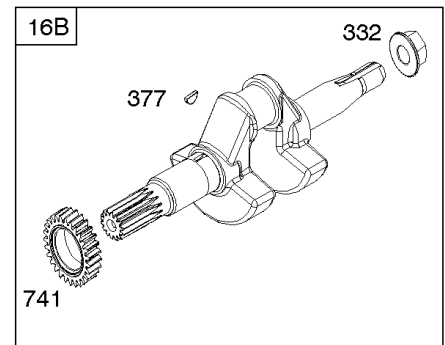

- 1036 EMISSIONS LABEL
- 1058 OPERATOR'S MANUAL
- 1319 WARNING LABEL
- 1319A WARNING LABEL
- 1330 REPAIR MANUAL