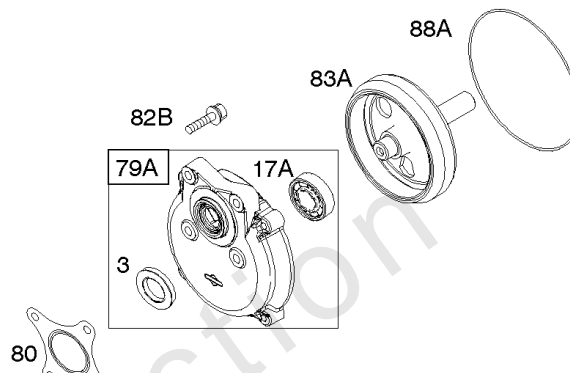

Crankcase Cover, Gear Reduction, Lubrication

REF NO	PART NO	QTY	DESCRIPTION
3	299819S		SEAL-OIL -(Magneto Side)
12	699485		GASKET-CRANKCASE
15B	792750		PLUG, Oil Drain
17	798538		BEARING-BALL -(PTO Side)
17A	690824		BEARING-BALL -(PTO Side)
17B	99158		BEARING-BALL
18	699804		COVER, Crankcase
18	699804		COVER, Crankcase -Used After Code Date 07070200
20	692550		SEAL-OIL -(PTO Side)
21	281658S		CAP-OIL FILL
22	799318		SCREW -(Crankcase Cover/Sump)
79	694511		CASE, Gear Reduction -Used Before Code Date 06051700
79A	792746		CASE, Gear Reduction -Used After Code Date 06051600
80	792755		GASKET, Gear Case
82	690369		SCREW -(Gear Reduction Case) -Used Before Code Date 06051700
82A	790197		SCREW -(Gear Reduction Case) -Used Before Code Date 06051700
82B	792753		SCREW -(Gear Reduction Case) -Used After Code Date 06051600
83	690374		SHAFT, Auxiliary Drive -Used Before Code Date 06051700
83A	792756		SHAFT, Auxiliary Drive -Used After Code Date 06051600
84A	792759		PLUG, Breather
85	692551		SCREW -(Gear Cover) -Used Before Code Date 06051700
85A	690711		SCREW -(Gear Cover) -Used After Code Date 06051600
86	690608		COVER, Gear -Used Before Code Date 06051700
86A	795647		COVER, Gear -Used After Code Date 08010100
86A	792748		COVER-GEAR -Used After Code Date 06051600 -Used Before Code Date 08010200
87	691582		SEAL, Gear Reduction -Used Before Code Date 06051700
87A	792752		SEAL, Gear Reduction -Used After Code Date 06051600
88	691600		GASKET, Gear Cover/Housing
88A	792760		GASKET, Gear Cover/Housing
170	699818		STUD -(Crankcase Cover/Sump)
219	693578		GEAR, Governor
220	691724		WASHER -(Governor Gear)

Crankcase Cover, Gear Reduction, Lubrication

Mfg. No: 126302-3236-H8