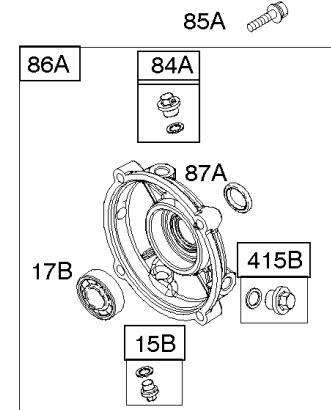

Crankcase Cover, Gear Reduction, Lubrication

Mfg. No: 126302-3236-H8

Crankcase Cover, Gear Reduction, Lubrication

REF NO	PART NO	QTY	DESCRIPTION
3	299819S		SEAL-OIL -(Magneto Side)
12	699485		GASKET-CRANKCASE
15B	792750		PLUG, Oil Drain
17	798538		BEARING-BALL -(PTO Side)
17A	690824		BEARING-BALL -(PTO Side)
17B	99158		BEARING-BALL
18	699804		COVER, Crankcase
18	699804		COVER, Crankcase -Used After Code Date 07070200
20	692550		SEAL-OIL -(PTO Side)
21	281658S		CAP-OIL FILL
22	799318		SCREW -(Crankcase Cover/Sump)
79	694511		CASE, Gear Reduction -Used Before Code Date 06051700
79A	792746		CASE, Gear Reduction -Used After Code Date 06051600
80	792755		GASKET, Gear Case
82	690369		SCREW -(Gear Reduction Case) -Used Before Code Date 06051700
82A	790197		SCREW -(Gear Reduction Case) -Used Before Code Date 06051700
82B	792753		SCREW -(Gear Reduction Case) -Used After Code Date 06051600
83	690374		SHAFT, Auxiliary Drive -Used Before Code Date 06051700
83A	792756		SHAFT, Auxiliary Drive -Used After Code Date 06051600
84A	792759		PLUG, Breather
85	692551		SCREW -(Gear Cover) -Used Before Code Date 06051700
85A	690711		SCREW -(Gear Cover) -Used After Code Date 06051600
86	690608		COVER, Gear -Used Before Code Date 06051700
86A	795647		COVER, Gear -Used After Code Date 08010100
86A	792748		COVER-GEAR -Used After Code Date 06051600 -Used Before Code Date 08010200
87	691582		SEAL, Gear Reduction -Used Before Code Date 06051700
87A	792752		SEAL, Gear Reduction -Used After Code Date 06051600
88	691600		GASKET, Gear Cover/Housing
88A	792760		GASKET, Gear Cover/Housing
170	699818		STUD -(Crankcase Cover/Sump)
219	693578		GEAR, Governor
220	691724		WASHER -(Governor Gear)