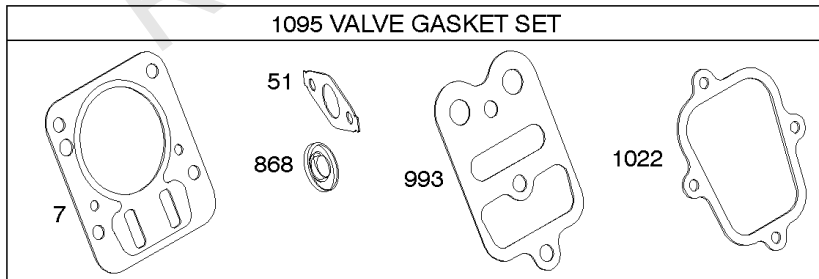

Crankcase Cover, Gear Reduction, Lubrication

REF NO	PART NO	QTY	DESCRIPTION
286	794185		MODULE, Oil Sensor
287	699234		SCREW -(Dipstick Tube)
364	695693		TERMINAL, Oil Plug
415	693463		PLUG -(Crankcase Cover/Sump)
415B	792749		PLUG
523	693618		DIPSTICK
524	281370S		SEAL-DIPSTICK TUBE -(Dipstick Tube)
742	692564		RETAINER, E Ring
746	790278		GEAR-IDLER
799	699202		SCREW -(Oil Sensor)
842	691031		SEAL, O-Ring -(Dipstick Tube)
847	693617		DIPSTICK/TUBE ASSEMBLY
1052	790141		SENSOR, Oil
1305	699691		SCREW -(Oil Sensor Module)