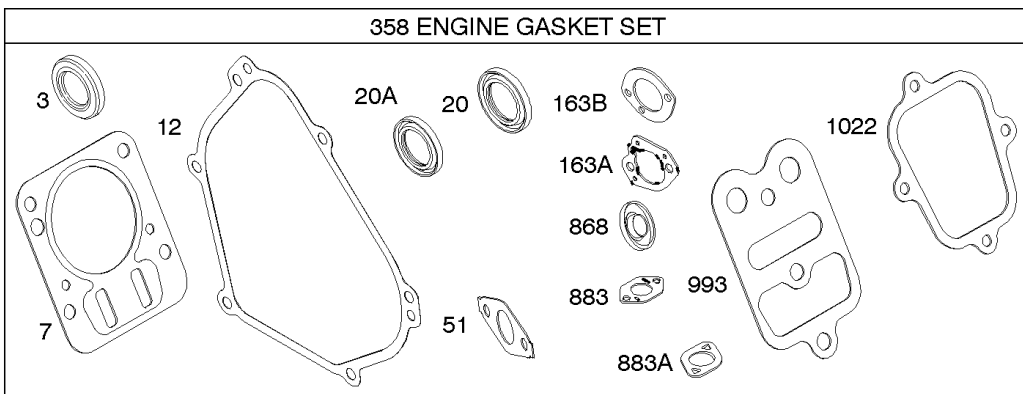

- 1036 EMISSIONS LABEL
- 1058 OPERATOR'S MANUAL
- 1319 WARNING LABEL
- 1319A WARNING LABEL
- 1330 REPAIR MANUAL