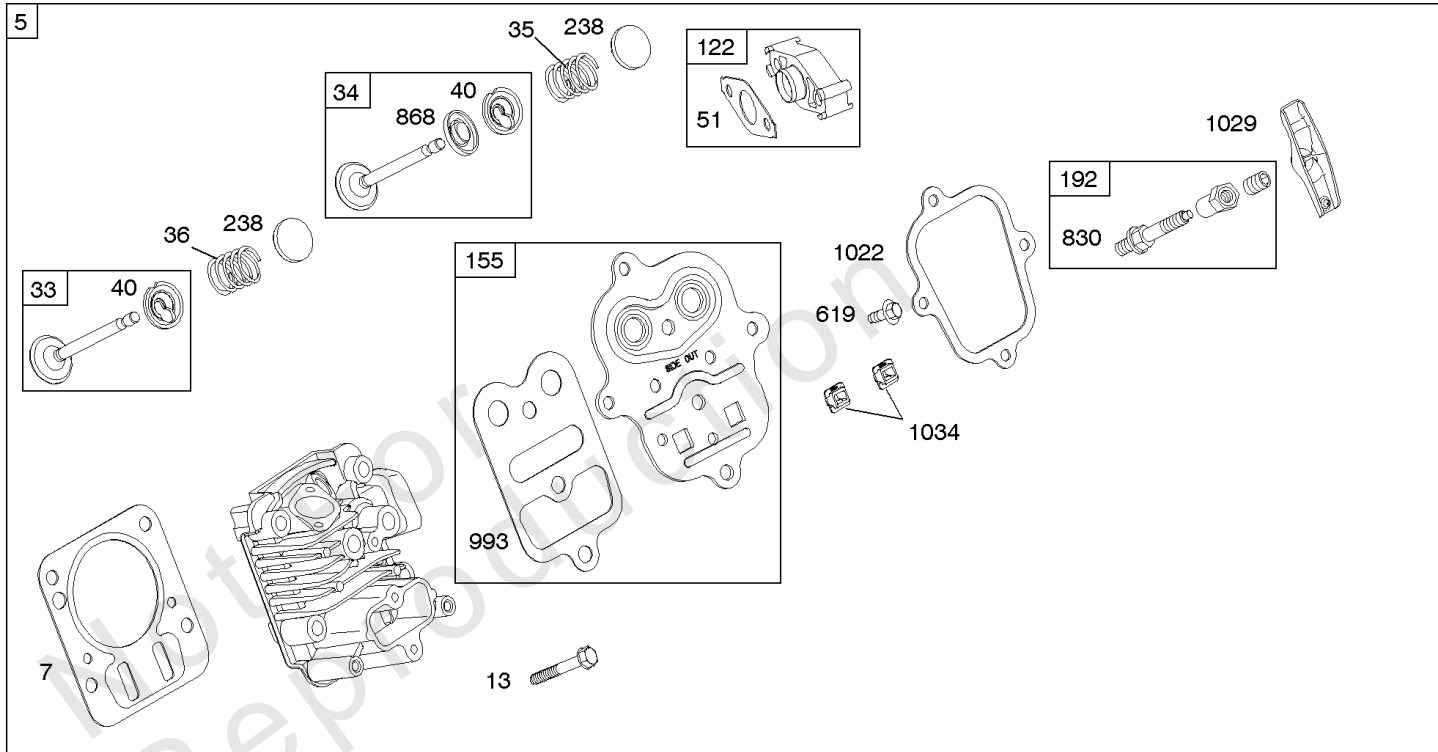

Cylinder Head

REF NO	PART NO	QTY	DESCRIPTION
5	797439		HEAD, Cylinder -(SAE)
7	698210		GASKET, Cylinder Head
13	699482		SCREW -(Cylinder Head)
33	499642		VALVE, Exhaust
34	795443		VALVE, Intake
35	691304		SPRING, Valve -(Intake)
36	691304		SPRING, Valve -(Exhaust)
40	692194		RETAINER, Valve
45	690977		TAPPET, Valve
51	692555		GASKET, Intake -(2 Required)
84	691121		PLUG-BREATHER
122	795208		SPACER, Carburetor -(Grey/Coffee)
122	795643		SPACER, Carburetor -(Black)
155	698214		PLATE, Cylinder Head -(SAE) -Used Before Code Date 09061800
155	797442		PLATE, Cylinder Head -(Metric) -Used After Code Date 09061700
192	797440		ADJUSTER, Rocker Arm -(Metric) -Used After Code Date 09061700
192	694543		ADJUSTER-ROCKER ARM -(SAE) -Used Before Code Date 09061800
238	691300		CAP, Valve
337	491055S		PLUG-SPARK -(Resistor)
337	691043		PLUG, Spark -(EMS)
383	19576S		WRENCH, Spark Plug
619	699481		SCREW -(Cylinder Head Plate)
635	692076		BOOT, Spark Plug
635A	798619		BOOT-SPARK PLUG
830	694544		STUD-ROCKER ARM -(Rocker Arm) (SAE) -Used Before Code Date 09061800
830	797441		STUD, Rocker Arm -(Rocker Arm) (Metric) -Used After Code Date 09061700
868	795440		SEAL-VALVE
914	699481		SCREW -(Rocker Cover) (Bottom)
914A	797444		SCREW -(Rocker Cover) (Quantity 1 Top Or Center) -Used After Code Date 09061700
914A	692557		SCREW -(Rocker Cover) (Top) -Used Before Code Date 09061800
914B	697551		SCREW -(Rocker Cover) (Center) -Used Before Code Date 09061800

Cylinder Head

REF NO	PART NO	QTY	DESCRIPTION
993	694088		GASKET-CYL HD PLATE
1022	691890		GASKET-ROCKER COVER
1023	499924		COVER, Rocker
1026	790287		ROD, Push
1029	691230		ARM, Rocker -(SAE) -Used Before Code Date 09061800
1029	797443		ARM, Rocker -(Metric) -Used After Code Date 09061700
1034	691343		GUIDE-PUSH ROD
1095	791798		GASKET SET, Valve