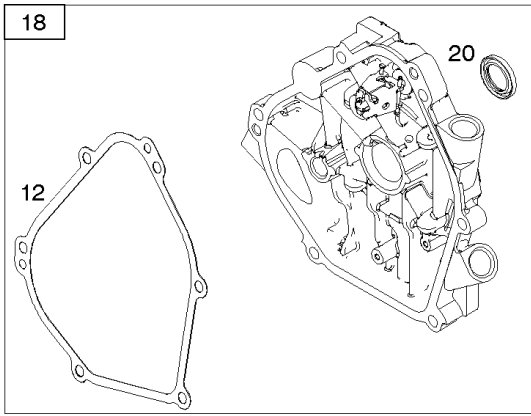

Crankcase Cover, Gear Reduction, Lubrication

REF NO	PART NO	QTY	DESCRIPTION
3	299819S		SEAL-OIL -(Magneto Side)
12	699485		GASKET-CRANKCASE
15B	792750		PLUG, Oil Drain
17	798538		BEARING-BALL -(PTO Side)
17A	690824		BEARING-BALL -(PTO Side)
17B	99158		BEARING-BALL
18	699804		COVER, Crankcase
18	699804		COVER, Crankcase -Used After Code Date 07070200
20	692550		SEAL-OIL -(PTO Side)
21	281658S		CAP-OIL FILL
22	799318		SCREW -(Crankcase Cover/Sump)
79	694511		CASE, Gear Reduction -Used Before Code Date 06051700
79A	792746		CASE, Gear Reduction -Used After Code Date 06051600
80	792755		GASKET, Gear Case
82	690369		SCREW -(Gear Reduction Case) -Used Before Code Date 06051700
82A	790197		SCREW -(Gear Reduction Case) -Used Before Code Date 06051700
82B	792753		SCREW -(Gear Reduction Case) -Used After Code Date 06051600
83	690374		SHAFT, Auxiliary Drive -Used Before Code Date 06051700
83A	792756		SHAFT, Auxiliary Drive -Used After Code Date 06051600
84A	792759		PLUG, Breather
85	692551		SCREW -(Gear Cover) -Used Before Code Date 06051700
85A	690711		SCREW -(Gear Cover) -Used After Code Date 06051600
86	690608		COVER, Gear -Used Before Code Date 06051700
86A	795647		COVER, Gear -Used After Code Date 08010100
86A	792748		COVER-GEAR -Used After Code Date 06051600 -Used Before Code Date 08010200
87	691582		SEAL, Gear Reduction -Used Before Code Date 06051700
87A	792752		SEAL, Gear Reduction -Used After Code Date 06051600
88	691600		GASKET, Gear Cover/Housing
88A	792760		GASKET, Gear Cover/Housing
170	699818		STUD -(Crankcase Cover/Sump)
219	693578		GEAR, Governor
220	691724		WASHER -(Governor Gear)

Crankcase Cover, Gear Reduction, Lubrication

Mfg. No: 126302-3236-H8