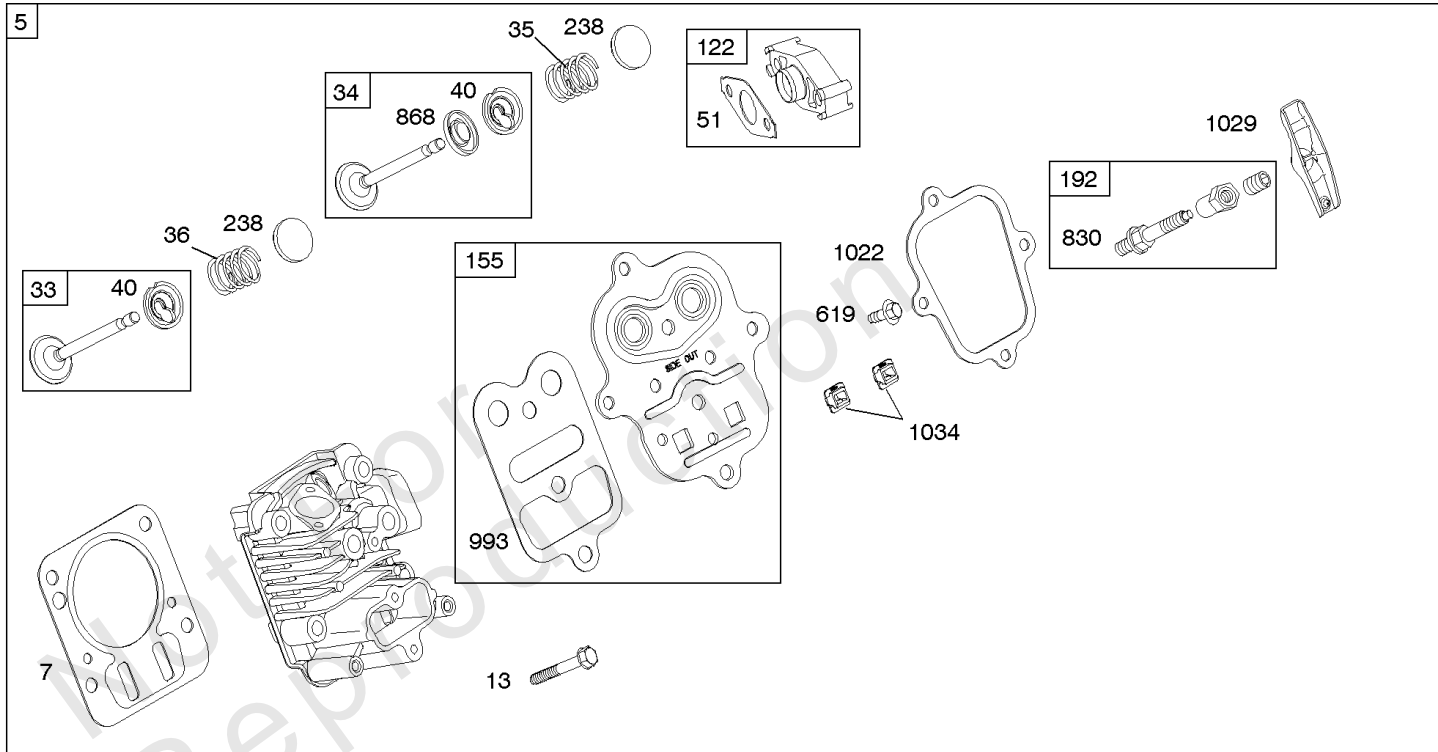

Crankcase Cover, Gear Reduction, Lubrication

REF NO	PART NO	QTY	DESCRIPTION
286	794185		MODULE, Oil Sensor
287	699234		SCREW -(Dipstick Tube)
364	695693		TERMINAL, Oil Plug
415	693463		PLUG -(Crankcase Cover/Sump)
415B	792749		PLUG
523	693618		DIPSTICK
524	281370S		SEAL-DIPSTICK TUBE -(Dipstick Tube)
742	692564		RETAINER, E Ring
746	790278		GEAR-IDLER
799	699202		SCREW -(Oil Sensor)
842	691031		SEAL, O-Ring -(Dipstick Tube)
847	693617		DIPSTICK/TUBE ASSEMBLY
1052	790141		SENSOR, Oil
1305	699691		SCREW -(Oil Sensor Module)