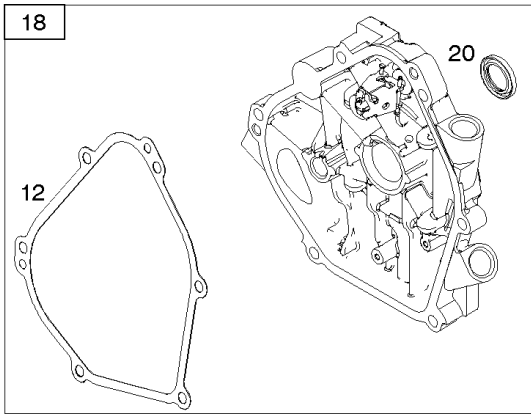

Crankcase Cover, Gear Reduction, Lubrication

Mfg. No: 126302-3236-H8

Crankcase Cover, Gear Reduction, Lubrication

REF NO	PART NO	QTY	DESCRIPTION
3	299819S		SEAL-OIL -(Magneto Side)
12	699485		GASKET-CRANKCASE
15B	792750		PLUG, Oil Drain
17	798538		BEARING-BALL -(PTO Side)
17A	690824		BEARING-BALL -(PTO Side)
17B	99158		BEARING-BALL
18	699804		COVER, Crankcase
18	699804		COVER, Crankcase -Used After Code Date 07070200
20	692550		SEAL-OIL -(PTO Side)
21	281658S		CAP-OIL FILL
22	799318		SCREW -(Crankcase Cover/Sump)
79	694511		CASE, Gear Reduction -Used Before Code Date 06051700
79A	792746		CASE, Gear Reduction -Used After Code Date 06051600
80	792755		GASKET, Gear Case
82	690369		SCREW -(Gear Reduction Case) -Used Before Code Date 06051700
82A	790197		SCREW -(Gear Reduction Case) -Used Before Code Date 06051700
82B	792753		SCREW -(Gear Reduction Case) -Used After Code Date 06051600
83	690374		SHAFT, Auxiliary Drive -Used Before Code Date 06051700
83A	792756		SHAFT, Auxiliary Drive -Used After Code Date 06051600
84A	792759		PLUG, Breather
85	692551		SCREW -(Gear Cover) -Used Before Code Date 06051700
85A	690711		SCREW -(Gear Cover) -Used After Code Date 06051600
86	690608		COVER, Gear -Used Before Code Date 06051700
86A	795647		COVER, Gear -Used After Code Date 08010100
86A	792748		COVER-GEAR -Used After Code Date 06051600 -Used Before Code Date 08010200
87	691582		SEAL, Gear Reduction -Used Before Code Date 06051700
87A	792752		SEAL, Gear Reduction -Used After Code Date 06051600
88	691600		GASKET, Gear Cover/Housing
88A	792760		GASKET, Gear Cover/Housing
170	699818		STUD -(Crankcase Cover/Sump)
219	693578		GEAR, Governor
220	691724		WASHER -(Governor Gear)