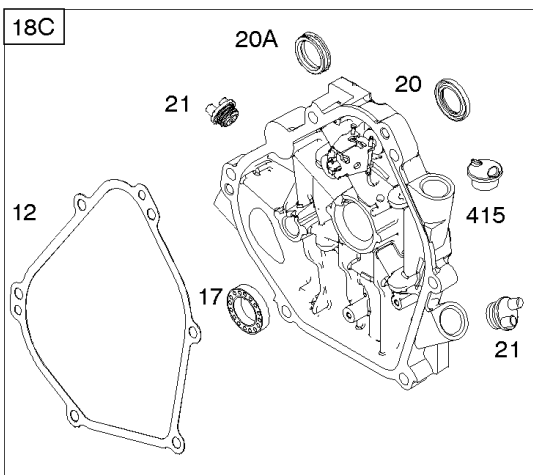

Crankcase Cover, Gear Reduction, Lubrication

Mfg. No: 126302-3236-H8

Crankcase Cover, Gear Reduction, Lubrication

REF NO	PART NO	QTY	DESCRIPTION
3	299819S		SEAL-OIL -(Magneto Side)
12	699485		GASKET-CRANKCASE
15B	792750		PLUG, Oil Drain
17	798538		BEARING-BALL -(PTO Side)
17A	690824		BEARING-BALL -(PTO Side)
17B	99158		BEARING-BALL
18	699804		COVER, Crankcase
18	699804		COVER, Crankcase -Used After Code Date 07070200
20	692550		SEAL-OIL -(PTO Side)
21	281658S		CAP-OIL FILL
22	799318		SCREW -(Crankcase Cover/Sump)
79	694511		CASE, Gear Reduction -Used Before Code Date 06051700
79A	792746		CASE, Gear Reduction -Used After Code Date 06051600
80	792755		GASKET, Gear Case
82	690369		SCREW -(Gear Reduction Case) -Used Before Code Date 06051700
82A	790197		SCREW -(Gear Reduction Case) -Used Before Code Date 06051700
82B	792753		SCREW -(Gear Reduction Case) -Used After Code Date 06051600
83	690374		SHAFT, Auxiliary Drive -Used Before Code Date 06051700
83A	792756		SHAFT, Auxiliary Drive -Used After Code Date 06051600
84A	792759		PLUG, Breather
85	692551		SCREW -(Gear Cover) -Used Before Code Date 06051700
85A	690711		SCREW -(Gear Cover) -Used After Code Date 06051600
86	690608		COVER, Gear -Used Before Code Date 06051700
86A	795647		COVER, Gear -Used After Code Date 08010100
86A	792748		COVER-GEAR -Used After Code Date 06051600 -Used Before Code Date 08010200
87	691582		SEAL, Gear Reduction -Used Before Code Date 06051700
87A	792752		SEAL, Gear Reduction -Used After Code Date 06051600
88	691600		GASKET, Gear Cover/Housing
88A	792760		GASKET, Gear Cover/Housing
170	699818		STUD -(Crankcase Cover/Sump)
219	693578		GEAR, Governor
220	691724		WASHER -(Governor Gear)