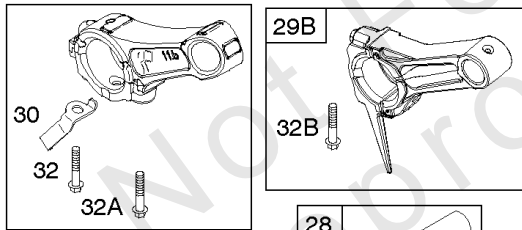

- 1036 EMISSIONS LABEL
- 1058 OPERATOR'S MANUAL
- 1319 WARNING LABEL
- 1319A WARNING LABEL
- 1330 REPAIR MANUAL