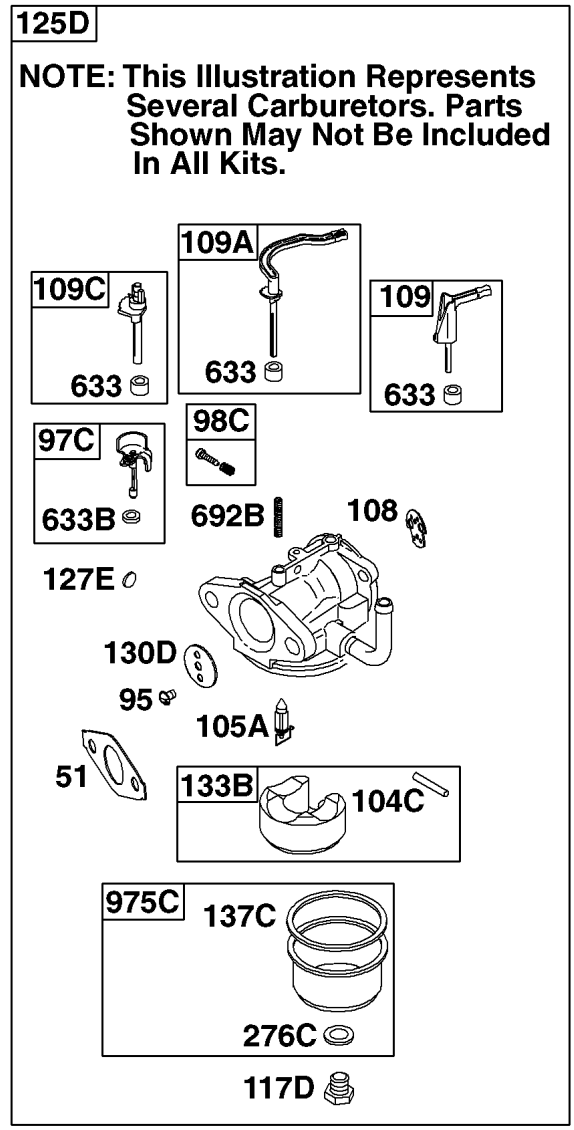

Carburetor, Fuel Supply

REF NO	PART NO	QTY	DESCRIPTION
51	692555		GASKET, Intake -(2 Required)
51A	791718		GASKET, Intake
95	691636		SCREW -(Throttle Valve)
97	690024		SHAFT, Throttle
97C	797628		SHAFT, Throttle
98	398185		KIT-IDLE SPEED -(Idle Speed) (Lmt 26, 27, 28, 31)
98C	797156		KIT, Idle Speed
104C	797622		PIN-FLOAT HINGE
105A	797139		VALVE, Float Needle
108	692567		VALVE-CHOKE
109	690023		SHAFT, Choke
109A	693628		SHAFT, Choke
109C	790624		SHAFT, Choke
117	498978		JET, Main -(Standard)
117D	798661		JET, Main -(Standard)
118	498975		JET, Main -(High Altitude)
118D	798660		JET, Main -(High Altitude)
121	792006		KIT, Carburetor Overhaul
121D	797634		KIT, Carburetor Overhaul
122	795643		SPACER, Carburetor -(Black)
122	795208		SPACER, Carburetor -(Grey/Coffee)
125D	798653		CARBURETOR
127	691739		PLUG-WELCH -(5/16 Diameter)
127E	797633		PLUG, Welch
130	691181		VALVE-THROTTLE
130D	797630		VALVE, Throttle
133	398187		FLOAT-CARBURETOR
133B	797136		FLOAT, Carburetor
134	398188		KIT-NEEDLE/SEAT
137	693981		GASKET-FLOAT BOWL
137C	797625		GASKET, Float Bowl
163A	792870		GASKET, Air Cleaner -(High Mount)
163B	696024		GASKET, Air Cleaner -(Flat Panel Air Cleaner)
186	692317		CONNECTOR-HOSE
187	791766		LINE, Fuel -(Cut To Required Length)
187A	791867		LINE, Fuel -(Molded)
187B	791874		LINE, Fuel -(Molded)
187C	791866		LINE-FUEL -(Molded)
190	699220		SCREW -(Fuel Tank)