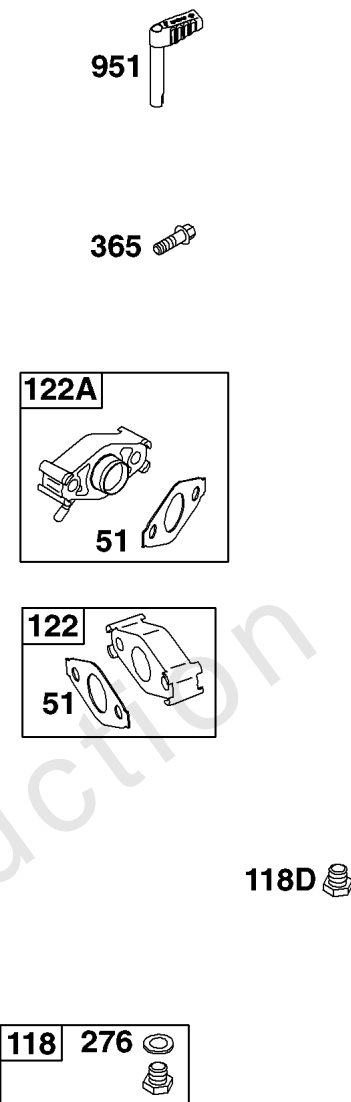

Carburetor, Fuel Supply

REF NO	PART NO	QTY	DESCRIPTION
51	692555		GASKET, Intake -(2 Required)
51A	791718		GASKET, Intake
95	691636		SCREW -(Throttle Valve)
97	690024		SHAFT, Throttle
97C	797628		SHAFT, Throttle
98	398185		KIT-IDLE SPEED -(Idle Speed) (Lmt 26, 27, 28, 31)
98C	797156		KIT, Idle Speed
104C	797622		PIN-FLOAT HINGE
105A	797139		VALVE, Float Needle
108	692567		VALVE-CHOKE
109	690023		SHAFT, Choke
109A	693628		SHAFT, Choke
109C	790624		SHAFT, Choke
117	498978		JET, Main -(Standard)
117D	798661		JET, Main -(Standard)
118	498975		JET, Main -(High Altitude)
118D	798660		JET, Main -(High Altitude)
121	792006		KIT, Carburetor Overhaul
121D	797634		KIT, Carburetor Overhaul
122	795643		SPACER, Carburetor -(Black)
122	795208		SPACER, Carburetor -(Grey/Coffee)
125D	798653		CARBURETOR
127	691739		PLUG-WELCH -(5/16 Diameter)
127E	797633		PLUG, Welch
130	691181		VALVE-THROTTLE
130D	797630		VALVE, Throttle
133	398187		FLOAT-CARBURETOR
133B	797136		FLOAT, Carburetor
134	398188		KIT-NEEDLE/SEAT
137	693981		GASKET-FLOAT BOWL
137C	797625		GASKET, Float Bowl
163A	792870		GASKET, Air Cleaner -(High Mount)
163B	696024		GASKET, Air Cleaner -(Flat Panel Air Cleaner)
186	692317		CONNECTOR-HOSE
187	791766		LINE, Fuel -(Cut To Required Length)
187A	791867		LINE, Fuel -(Molded)
187B	791874		LINE, Fuel -(Molded)
187C	791866		LINE-FUEL -(Molded)
190	699220		SCREW -(Fuel Tank)