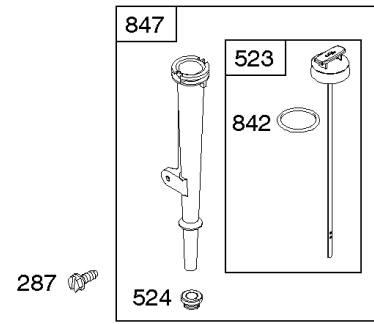

Crankcase Cover, Gear Reduction, Lubrication

Mfg. No: 126302-3236-H8

Crankcase Cover, Gear Reduction, Lubrication

REF NO	PART NO	QTY	DESCRIPTION
3	299819S		SEAL-OIL -(Magneto Side)
12	699485		GASKET-CRANKCASE
15B	792750		PLUG, Oil Drain
17	798538		BEARING-BALL -(PTO Side)
17A	690824		BEARING-BALL -(PTO Side)
17B	99158		BEARING-BALL
18	699804		COVER, Crankcase
18	699804		COVER, Crankcase -Used After Code Date 07070200
20	692550		SEAL-OIL -(PTO Side)
21	281658S		CAP-OIL FILL
22	799318		SCREW -(Crankcase Cover/Sump)
79	694511		CASE, Gear Reduction -Used Before Code Date 06051700
79A	792746		CASE, Gear Reduction -Used After Code Date 06051600
80	792755		GASKET, Gear Case
82	690369		SCREW -(Gear Reduction Case) -Used Before Code Date 06051700
82A	790197		SCREW -(Gear Reduction Case) -Used Before Code Date 06051700
82B	792753		SCREW -(Gear Reduction Case) -Used After Code Date 06051600
83	690374		SHAFT, Auxiliary Drive -Used Before Code Date 06051700
83A	792756		SHAFT, Auxiliary Drive -Used After Code Date 06051600
84A	792759		PLUG, Breather
85	692551		SCREW -(Gear Cover) -Used Before Code Date 06051700
85A	690711		SCREW -(Gear Cover) -Used After Code Date 06051600
86	690608		COVER, Gear -Used Before Code Date 06051700
86A	795647		COVER, Gear -Used After Code Date 08010100
86A	792748		COVER-GEAR -Used After Code Date 06051600 -Used Before Code Date 08010200
87	691582		SEAL, Gear Reduction -Used Before Code Date 06051700
87A	792752		SEAL, Gear Reduction -Used After Code Date 06051600
88	691600		GASKET, Gear Cover/Housing
88A	792760		GASKET, Gear Cover/Housing
170	699818		STUD -(Crankcase Cover/Sump)
219	693578		GEAR, Governor
220	691724		WASHER -(Governor Gear)