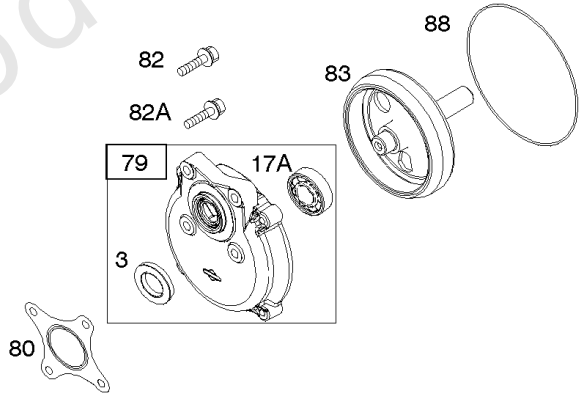

Crankcase Cover, Gear Reduction, Lubrication

Mfg. No: 126302-3236-H8

Crankcase Cover, Gear Reduction, Lubrication

REF NO	PART NO	QTY	DESCRIPTION
3	299819S		SEAL-OIL -(Magneto Side)
12	699485		GASKET-CRANKCASE
15B	792750		PLUG, Oil Drain
17	798538		BEARING-BALL -(PTO Side)
17A	690824		BEARING-BALL -(PTO Side)
17B	99158		BEARING-BALL
18	699804		COVER, Crankcase
18	699804		COVER, Crankcase -Used After Code Date 07070200
20	692550		SEAL-OIL -(PTO Side)
21	281658S		CAP-OIL FILL
22	799318		SCREW -(Crankcase Cover/Sump)
79	694511		CASE, Gear Reduction -Used Before Code Date 06051700
79A	792746		CASE, Gear Reduction -Used After Code Date 06051600
80	792755		GASKET, Gear Case
82	690369		SCREW -(Gear Reduction Case) -Used Before Code Date 06051700
82A	790197		SCREW -(Gear Reduction Case) -Used Before Code Date 06051700
82B	792753		SCREW -(Gear Reduction Case) -Used After Code Date 06051600
83	690374		SHAFT, Auxiliary Drive -Used Before Code Date 06051700
83A	792756		SHAFT, Auxiliary Drive -Used After Code Date 06051600
84A	792759		PLUG, Breather
85	692551		SCREW -(Gear Cover) -Used Before Code Date 06051700
85A	690711		SCREW -(Gear Cover) -Used After Code Date 06051600
86	690608		COVER, Gear -Used Before Code Date 06051700
86A	795647		COVER, Gear -Used After Code Date 08010100
86A	792748		COVER-GEAR -Used After Code Date 06051600 -Used Before Code Date 08010200
87	691582		SEAL, Gear Reduction -Used Before Code Date 06051700
87A	792752		SEAL, Gear Reduction -Used After Code Date 06051600
88	691600		GASKET, Gear Cover/Housing
88A	792760		GASKET, Gear Cover/Housing
170	699818		STUD -(Crankcase Cover/Sump)
219	693578		GEAR, Governor
220	691724		WASHER -(Governor Gear)