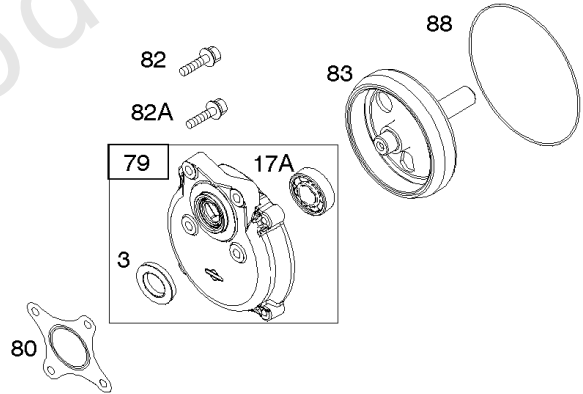

Crankcase Cover, Gear Reduction, Lubrication

REF NO	PART NO	QTY	DESCRIPTION
3	299819S		SEAL-OIL -(Magneto Side)
12	699485		GASKET-CRANKCASE
15B	792750		PLUG, Oil Drain
17	798538		BEARING-BALL -(PTO Side)
17A	690824		BEARING-BALL -(PTO Side)
17B	99158		BEARING-BALL
18	699804		COVER, Crankcase
18	699804		COVER, Crankcase -Used After Code Date 07070200
20	692550		SEAL-OIL -(PTO Side)
21	281658S		CAP-OIL FILL
22	799318		SCREW -(Crankcase Cover/Sump)
79	694511		CASE, Gear Reduction -Used Before Code Date 06051700
79A	792746		CASE, Gear Reduction -Used After Code Date 06051600
80	792755		GASKET, Gear Case
82	690369		SCREW -(Gear Reduction Case) -Used Before Code Date 06051700
82A	790197		SCREW -(Gear Reduction Case) -Used Before Code Date 06051700
82B	792753		SCREW -(Gear Reduction Case) -Used After Code Date 06051600
83	690374		SHAFT, Auxiliary Drive -Used Before Code Date 06051700
83A	792756		SHAFT, Auxiliary Drive -Used After Code Date 06051600
84A	792759		PLUG, Breather
85	692551		SCREW -(Gear Cover) -Used Before Code Date 06051700
85A	690711		SCREW -(Gear Cover) -Used After Code Date 06051600
86	690608		COVER, Gear -Used Before Code Date 06051700
86A	795647		COVER, Gear -Used After Code Date 08010100
86A	792748		COVER-GEAR -Used After Code Date 06051600 -Used Before Code Date 08010200
87	691582		SEAL, Gear Reduction -Used Before Code Date 06051700
87A	792752		SEAL, Gear Reduction -Used After Code Date 06051600
88	691600		GASKET, Gear Cover/Housing
88A	792760		GASKET, Gear Cover/Housing
170	699818		STUD -(Crankcase Cover/Sump)
219	693578		GEAR, Governor
220	691724		WASHER -(Governor Gear)

Crankcase Cover, Gear Reduction, Lubrication

Mfg. No: 126302-3236-H8