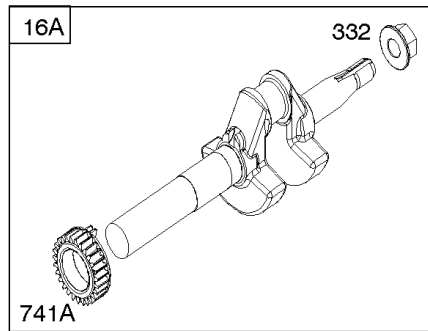

- 1036 EMISSIONS LABEL
- 1058 OPERATOR'S MANUAL
- 1319 WARNING LABEL
- 1319A WARNING LABEL
- 1330 REPAIR MANUAL