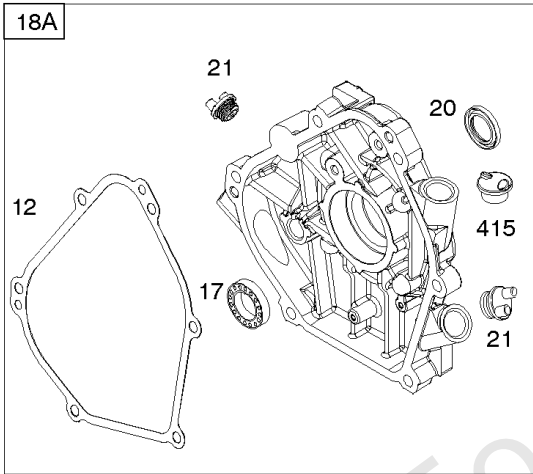

Crankcase Cover, Gear Reduction, Lubrication

REF NO	PART NO	QTY	DESCRIPTION
3	299819S		SEAL-OIL -(Magneto Side)
12	699485		GASKET-CRANKCASE
15B	792750		PLUG, Oil Drain
17	798538		BEARING-BALL -(PTO Side)
17A	690824		BEARING-BALL -(PTO Side)
17B	99158		BEARING-BALL
18	699804		COVER, Crankcase
18	699804		COVER, Crankcase -Used After Code Date 07070200
20	692550		SEAL-OIL -(PTO Side)
21	281658S		CAP-OIL FILL
22	799318		SCREW -(Crankcase Cover/Sump)
79	694511		CASE, Gear Reduction -Used Before Code Date 06051700
79A	792746		CASE, Gear Reduction -Used After Code Date 06051600
80	792755		GASKET, Gear Case
82	690369		SCREW -(Gear Reduction Case) -Used Before Code Date 06051700
82A	790197		SCREW -(Gear Reduction Case) -Used Before Code Date 06051700
82B	792753		SCREW -(Gear Reduction Case) -Used After Code Date 06051600
83	690374		SHAFT, Auxiliary Drive -Used Before Code Date 06051700
83A	792756		SHAFT, Auxiliary Drive -Used After Code Date 06051600
84A	792759		PLUG, Breather
85	692551		SCREW -(Gear Cover) -Used Before Code Date 06051700
85A	690711		SCREW -(Gear Cover) -Used After Code Date 06051600
86	690608		COVER, Gear -Used Before Code Date 06051700
86A	795647		COVER, Gear -Used After Code Date 08010100
86A	792748		COVER-GEAR -Used After Code Date 06051600 -Used Before Code Date 08010200
87	691582		SEAL, Gear Reduction -Used Before Code Date 06051700
87A	792752		SEAL, Gear Reduction -Used After Code Date 06051600
88	691600		GASKET, Gear Cover/Housing
88A	792760		GASKET, Gear Cover/Housing
170	699818		STUD -(Crankcase Cover/Sump)
219	693578		GEAR, Governor
220	691724		WASHER -(Governor Gear)

Crankcase Cover, Gear Reduction, Lubrication

Mfg. No: 126302-3236-H8