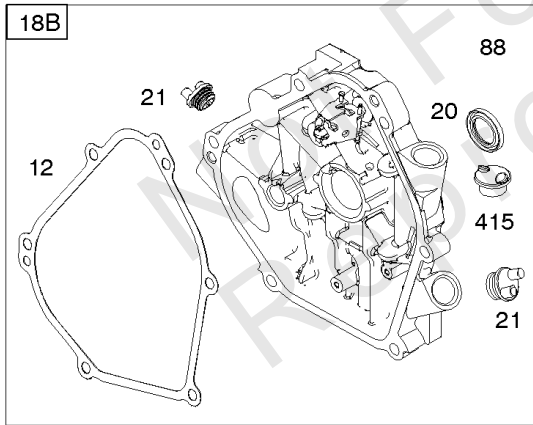

Crankcase Cover, Gear Reduction, Lubrication

Mfg. No: 126302-3236-H8

Crankcase Cover, Gear Reduction, Lubrication

REF NO	PART NO	QTY	DESCRIPTION
3	299819S		SEAL-OIL -(Magneto Side)
12	699485		GASKET-CRANKCASE
15B	792750		PLUG, Oil Drain
17	798538		BEARING-BALL -(PTO Side)
17A	690824		BEARING-BALL -(PTO Side)
17B	99158		BEARING-BALL
18	699804		COVER, Crankcase
18	699804		COVER, Crankcase -Used After Code Date 07070200
20	692550		SEAL-OIL -(PTO Side)
21	281658S		CAP-OIL FILL
22	799318		SCREW -(Crankcase Cover/Sump)
79	694511		CASE, Gear Reduction -Used Before Code Date 06051700
79A	792746		CASE, Gear Reduction -Used After Code Date 06051600
80	792755		GASKET, Gear Case
82	690369		SCREW -(Gear Reduction Case) -Used Before Code Date 06051700
82A	790197		SCREW -(Gear Reduction Case) -Used Before Code Date 06051700
82B	792753		SCREW -(Gear Reduction Case) -Used After Code Date 06051600
83	690374		SHAFT, Auxiliary Drive -Used Before Code Date 06051700
83A	792756		SHAFT, Auxiliary Drive -Used After Code Date 06051600
84A	792759		PLUG, Breather
85	692551		SCREW -(Gear Cover) -Used Before Code Date 06051700
85A	690711		SCREW -(Gear Cover) -Used After Code Date 06051600
86	690608		COVER, Gear -Used Before Code Date 06051700
86A	795647		COVER, Gear -Used After Code Date 08010100
86A	792748		COVER-GEAR -Used After Code Date 06051600 -Used Before Code Date 08010200
87	691582		SEAL, Gear Reduction -Used Before Code Date 06051700
87A	792752		SEAL, Gear Reduction -Used After Code Date 06051600
88	691600		GASKET, Gear Cover/Housing
88A	792760		GASKET, Gear Cover/Housing
170	699818		STUD -(Crankcase Cover/Sump)
219	693578		GEAR, Governor
220	691724		WASHER -(Governor Gear)