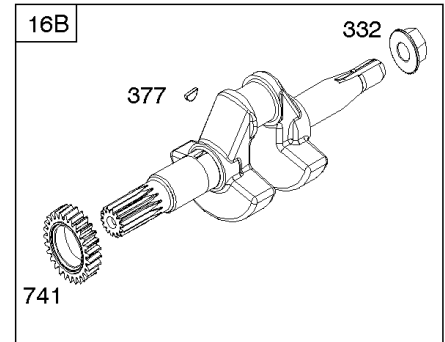

- 1036 EMISSIONS LABEL
- 1058 OPERATOR'S MANUAL
- 1319 WARNING LABEL
- 1319A WARNING LABEL
- 1330 REPAIR MANUAL

Camshaft, Crankshaft, Cylinder, Piston Group

REF NO	PART NO	QTY	DESCRIPTION
332	591988		NUT -(Flywheel)
357	798869		KEY, Drive Pulley -(Metric)
357	692191		KEY, Drive Pulley -(SAE)
358	791797		GASKET SET, Engine
377	690979		KEY, Woodruff
552	692346		BUSHING, Governor Crank
615	692576		RETAINER, Governor Shaft
616	692547		CRANK, Governor
718	690959		PIN, Locating
741	695087		GEAR-TIMING -(Metal)
741A	593499		GEAR, Timing -(Nylon)
868	795440		SEAL-VALVE
883	691893		GASKET-EXHAUST
883A	692237		GASKET-EXHAUST
993	694088		GASKET-CYL HD PLATE
1022	691890		GASKET-ROCKER COVER
1036	-----		Label-Emissions -(Available From A Briggs & Stratton Authorized Dealer)
1058	277040		MANUAL, Operator's
1319	794467		LABEL, Warning
1319A	797669		LABEL, Warning
1330	272147		MANUAL, Repair