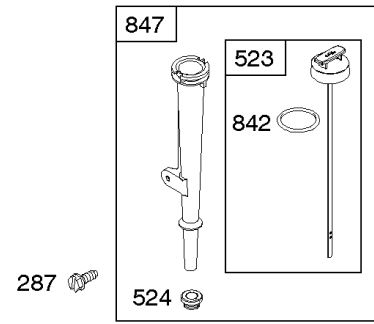

Crankcase Cover, Gear Reduction, Lubrication

REF NO	PART NO	QTY	DESCRIPTION
3	299819S		SEAL-OIL -(Magneto Side)
12	699485		GASKET-CRANKCASE
15B	792750		PLUG, Oil Drain
17	798538		BEARING-BALL -(PTO Side)
17A	690824		BEARING-BALL -(PTO Side)
17B	99158		BEARING-BALL
18	699804		COVER, Crankcase
18	699804		COVER, Crankcase -Used After Code Date 07070200
20	692550		SEAL-OIL -(PTO Side)
21	281658S		CAP-OIL FILL
22	799318		SCREW -(Crankcase Cover/Sump)
79	694511		CASE, Gear Reduction -Used Before Code Date 06051700
79A	792746		CASE, Gear Reduction -Used After Code Date 06051600
80	792755		GASKET, Gear Case
82	690369		SCREW -(Gear Reduction Case) -Used Before Code Date 06051700
82A	790197		SCREW -(Gear Reduction Case) -Used Before Code Date 06051700
82B	792753		SCREW -(Gear Reduction Case) -Used After Code Date 06051600
83	690374		SHAFT, Auxiliary Drive -Used Before Code Date 06051700
83A	792756		SHAFT, Auxiliary Drive -Used After Code Date 06051600
84A	792759		PLUG, Breather
85	692551		SCREW -(Gear Cover) -Used Before Code Date 06051700
85A	690711		SCREW -(Gear Cover) -Used After Code Date 06051600
86	690608		COVER, Gear -Used Before Code Date 06051700
86A	795647		COVER, Gear -Used After Code Date 08010100
86A	792748		COVER-GEAR -Used After Code Date 06051600 -Used Before Code Date 08010200
87	691582		SEAL, Gear Reduction -Used Before Code Date 06051700
87A	792752		SEAL, Gear Reduction -Used After Code Date 06051600
88	691600		GASKET, Gear Cover/Housing
88A	792760		GASKET, Gear Cover/Housing
170	699818		STUD -(Crankcase Cover/Sump)
219	693578		GEAR, Governor
220	691724		WASHER -(Governor Gear)

Crankcase Cover, Gear Reduction, Lubrication

Mfg. No: 126302-3236-H8