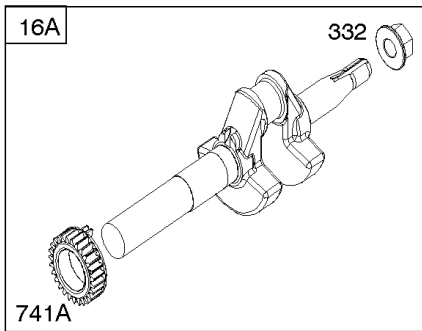

- 1036 EMISSIONS LABEL
- 1058 OPERATOR'S MANUAL
- 1319 WARNING LABEL
- 1319A WARNING LABEL
- 1330 REPAIR MANUAL

Camshaft, Crankshaft, Cylinder, Piston Group

REF NO	PART NO	QTY	DESCRIPTION
332	591988		NUT -(Flywheel)
357	798869		KEY, Drive Pulley -(Metric)
357	692191		KEY, Drive Pulley -(SAE)
358	791797		GASKET SET, Engine
377	690979		KEY, Woodruff
552	692346		BUSHING, Governor Crank
615	692576		RETAINER, Governor Shaft
616	692547		CRANK, Governor
718	690959		PIN, Locating
741	695087		GEAR-TIMING -(Metal)
741A	593499		GEAR, Timing -(Nylon)
868	795440		SEAL-VALVE
883	691893		GASKET-EXHAUST
883A	692237		GASKET-EXHAUST
993	694088		GASKET-CYL HD PLATE
1022	691890		GASKET-ROCKER COVER
1036	-----		Label-Emissions -(Available From A Briggs & Stratton Authorized Dealer)
1058	277040		MANUAL, Operator's
1319	794467		LABEL, Warning
1319A	797669		LABEL, Warning
1330	272147		MANUAL, Repair