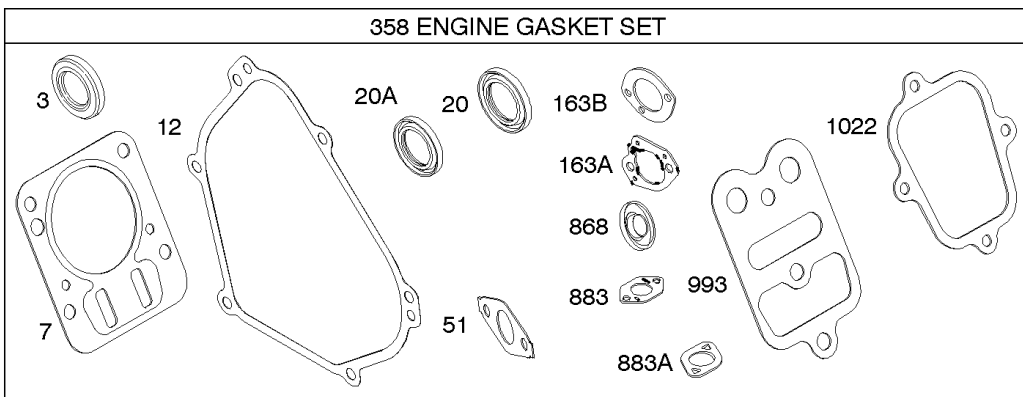

- 1036 EMISSIONS LABEL
- 1058 OPERATOR'S MANUAL
- 1319 WARNING LABEL
- 1319A WARNING LABEL
- 1330 REPAIR MANUAL

Camshaft, Crankshaft, Cylinder, Piston Group

REF NO	PART NO	QTY	DESCRIPTION
332	591988		NUT -(Flywheel)
357	798869		KEY, Drive Pulley -(Metric)
357	692191		KEY, Drive Pulley -(SAE)
358	791797		GASKET SET, Engine
377	690979		KEY, Woodruff
552	692346		BUSHING, Governor Crank
615	692576		RETAINER, Governor Shaft
616	692547		CRANK, Governor
718	690959		PIN, Locating
741	695087		GEAR-TIMING -(Metal)
741A	593499		GEAR, Timing -(Nylon)
868	795440		SEAL-VALVE
883	691893		GASKET-EXHAUST
883A	692237		GASKET-EXHAUST
993	694088		GASKET-CYL HD PLATE
1022	691890		GASKET-ROCKER COVER
1036	-----		Label-Emissions -(Available From A Briggs & Stratton Authorized Dealer)
1058	277040		MANUAL, Operator's
1319	794467		LABEL, Warning
1319A	797669		LABEL, Warning
1330	272147		MANUAL, Repair