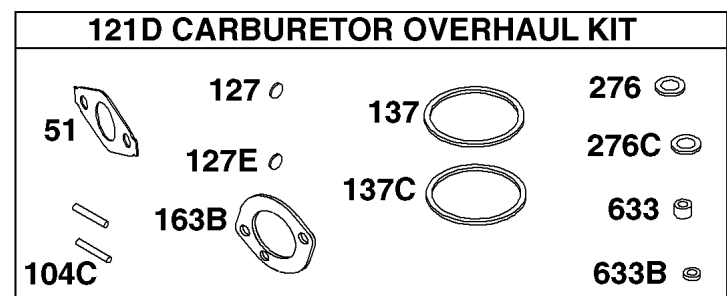

- 1036 EMISSIONS LABEL
- 1058 OPERATOR'S MANUAL
- 1319 WARNING LABEL
- 1319A WARNING LABEL
- 1330 REPAIR MANUAL

Camshaft, Crankshaft, Cylinder, Piston Group

REF NO	PART NO	QTY	DESCRIPTION
332	591988		NUT -(Flywheel)
357	798869		KEY, Drive Pulley -(Metric)
357	692191		KEY, Drive Pulley -(SAE)
358	791797		GASKET SET, Engine
377	690979		KEY, Woodruff
552	692346		BUSHING, Governor Crank
615	692576		RETAINER, Governor Shaft
616	692547		CRANK, Governor
718	690959		PIN, Locating
741	695087		GEAR-TIMING -(Metal)
741A	593499		GEAR, Timing -(Nylon)
868	795440		SEAL-VALVE
883	691893		GASKET-EXHAUST
883A	692237		GASKET-EXHAUST
993	694088		GASKET-CYL HD PLATE
1022	691890		GASKET-ROCKER COVER
1036	-----		Label-Emissions -(Available From A Briggs & Stratton Authorized Dealer)
1058	277040		MANUAL, Operator's
1319	794467		LABEL, Warning
1319A	797669		LABEL, Warning
1330	272147		MANUAL, Repair