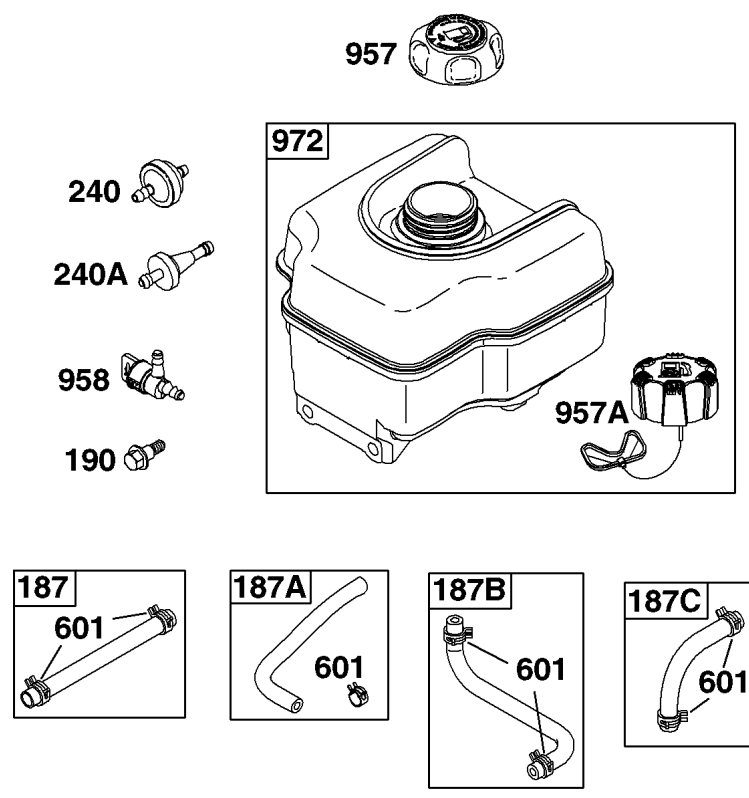

Carburetor, Fuel Supply

REF NO	PART NO	QTY	DESCRIPTION
240	298090S		FILTER, Fuel
240A	694485		FILTER, Fuel
276	271716		WASHER-SEALING
276C	797632		WASHER, Sealing
365	699484		SCREW -(Carburetor)
601	791850		CLAMP, Hose
633	693867		SEAL, Choke/Throttle Shaft
633A	691321		SEAL-CHOKE/THR SHAFT -(Throttle Shaft)
633B	797629		SEAL, Choke/Throttle Shaft
692	690572		SPRING, Detent -(Choke)
692B	797624		SPRING, Detent
951	790630		LEVER, Choke
957	795027		CAP, Fuel Tank -(Text Free)
957	792647		CAP, Fuel Tank -(Fresh Start)
957A	799719		CAP, Fuel Tank -(Carbon In Cap)
958	698180		VALVE-FUEL SHUT OFF
972	799863		TANK, Fuel
975	796611		BOWL, Float
975C	797631		BOWL, Float