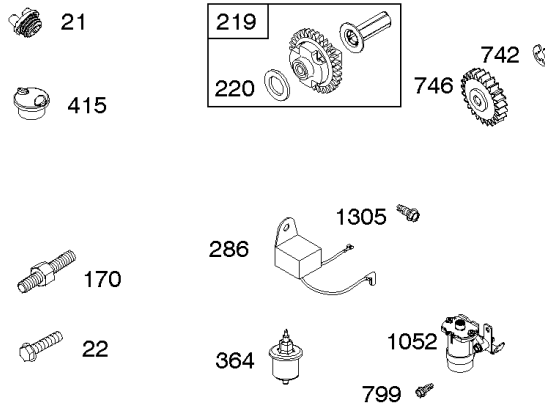

Crankcase Cover, Gear Reduction, Lubrication

REF NO	PART NO	QTY	DESCRIPTION
3	299819S		SEAL-OIL -(Magneto Side)
12	699485		GASKET-CRANKCASE
15B	792750		PLUG, Oil Drain
17	798538		BEARING-BALL -(PTO Side)
17A	690824		BEARING-BALL -(PTO Side)
17B	99158		BEARING-BALL
18	699804		COVER, Crankcase
18	699804		COVER, Crankcase -Used After Code Date 07070200
20	692550		SEAL-OIL -(PTO Side)
21	281658S		CAP-OIL FILL
22	799318		SCREW -(Crankcase Cover/Sump)
79	694511		CASE, Gear Reduction -Used Before Code Date 06051700
79A	792746		CASE, Gear Reduction -Used After Code Date 06051600
80	792755		GASKET, Gear Case
82	690369		SCREW -(Gear Reduction Case) -Used Before Code Date 06051700
82A	790197		SCREW -(Gear Reduction Case) -Used Before Code Date 06051700
82B	792753		SCREW -(Gear Reduction Case) -Used After Code Date 06051600
83	690374		SHAFT, Auxiliary Drive -Used Before Code Date 06051700
83A	792756		SHAFT, Auxiliary Drive -Used After Code Date 06051600
84A	792759		PLUG, Breather
85	692551		SCREW -(Gear Cover) -Used Before Code Date 06051700
85A	690711		SCREW -(Gear Cover) -Used After Code Date 06051600
86	690608		COVER, Gear -Used Before Code Date 06051700
86A	795647		COVER, Gear -Used After Code Date 08010100
86A	792748		COVER-GEAR -Used After Code Date 06051600 -Used Before Code Date 08010200
87	691582		SEAL, Gear Reduction -Used Before Code Date 06051700
87A	792752		SEAL, Gear Reduction -Used After Code Date 06051600
88	691600		GASKET, Gear Cover/Housing
88A	792760		GASKET, Gear Cover/Housing
170	699818		STUD -(Crankcase Cover/Sump)
219	693578		GEAR, Governor
220	691724		WASHER -(Governor Gear)

Crankcase Cover, Gear Reduction, Lubrication

Mfg. No: 126302-3236-H8