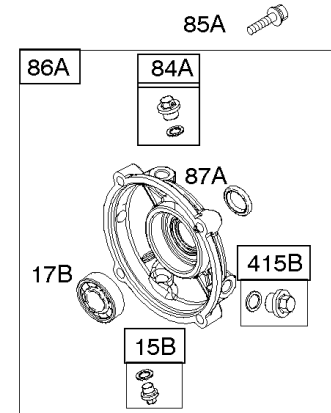

Crankcase Cover, Gear Reduction, Lubrication

REF NO	PART NO	QTY	DESCRIPTION
3	299819S		SEAL-OIL -(Magneto Side)
12	699485		GASKET-CRANKCASE
15B	792750		PLUG, Oil Drain
17	798538		BEARING-BALL -(PTO Side)
17A	690824		BEARING-BALL -(PTO Side)
17B	99158		BEARING-BALL
18	699804		COVER, Crankcase
18	699804		COVER, Crankcase -Used After Code Date 07070200
20	692550		SEAL-OIL -(PTO Side)
21	281658S		CAP-OIL FILL
22	799318		SCREW -(Crankcase Cover/Sump)
79	694511		CASE, Gear Reduction -Used Before Code Date 06051700
79A	792746		CASE, Gear Reduction -Used After Code Date 06051600
80	792755		GASKET, Gear Case
82	690369		SCREW -(Gear Reduction Case) -Used Before Code Date 06051700
82A	790197		SCREW -(Gear Reduction Case) -Used Before Code Date 06051700
82B	792753		SCREW -(Gear Reduction Case) -Used After Code Date 06051600
83	690374		SHAFT, Auxiliary Drive -Used Before Code Date 06051700
83A	792756		SHAFT, Auxiliary Drive -Used After Code Date 06051600
84A	792759		PLUG, Breather
85	692551		SCREW -(Gear Cover) -Used Before Code Date 06051700
85A	690711		SCREW -(Gear Cover) -Used After Code Date 06051600
86	690608		COVER, Gear -Used Before Code Date 06051700
86A	795647		COVER, Gear -Used After Code Date 08010100
86A	792748		COVER-GEAR -Used After Code Date 06051600 -Used Before Code Date 08010200
87	691582		SEAL, Gear Reduction -Used Before Code Date 06051700
87A	792752		SEAL, Gear Reduction -Used After Code Date 06051600
88	691600		GASKET, Gear Cover/Housing
88A	792760		GASKET, Gear Cover/Housing
170	699818		STUD -(Crankcase Cover/Sump)
219	693578		GEAR, Governor
220	691724		WASHER -(Governor Gear)

Crankcase Cover, Gear Reduction, Lubrication

Mfg. No: 126302-3236-H8