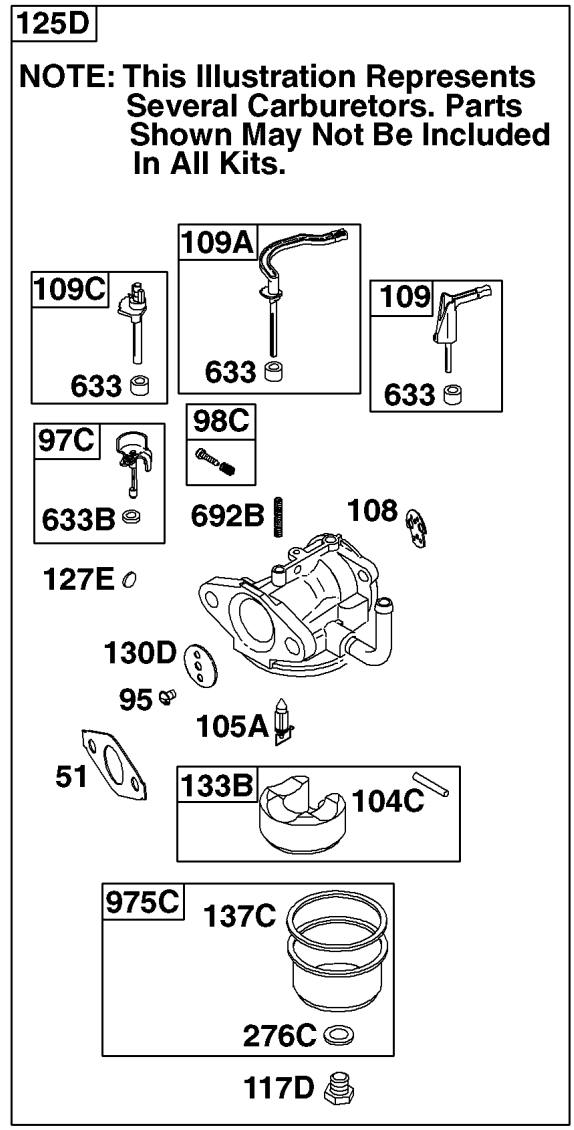

Carburetor, Fuel Supply

REF NO	PART NO	QTY	DESCRIPTION
240	298090S		FILTER, Fuel
240A	694485		FILTER, Fuel
276	271716		WASHER-SEALING
276C	797632		WASHER, Sealing
365	699484		SCREW -(Carburetor)
601	791850		CLAMP, Hose
633	693867		SEAL, Choke/Throttle Shaft
633A	691321		SEAL-CHOKE/THR SHAFT -(Throttle Shaft)
633B	797629		SEAL, Choke/Throttle Shaft
692	690572		SPRING, Detent -(Choke)
692B	797624		SPRING, Detent
951	790630		LEVER, Choke
957	795027		CAP, Fuel Tank -(Text Free)
957	792647		CAP, Fuel Tank -(Fresh Start)
957A	799719		CAP, Fuel Tank -(Carbon In Cap)
958	698180		VALVE-FUEL SHUT OFF
972	799863		TANK, Fuel
975	796611		BOWL, Float
975C	797631		BOWL, Float