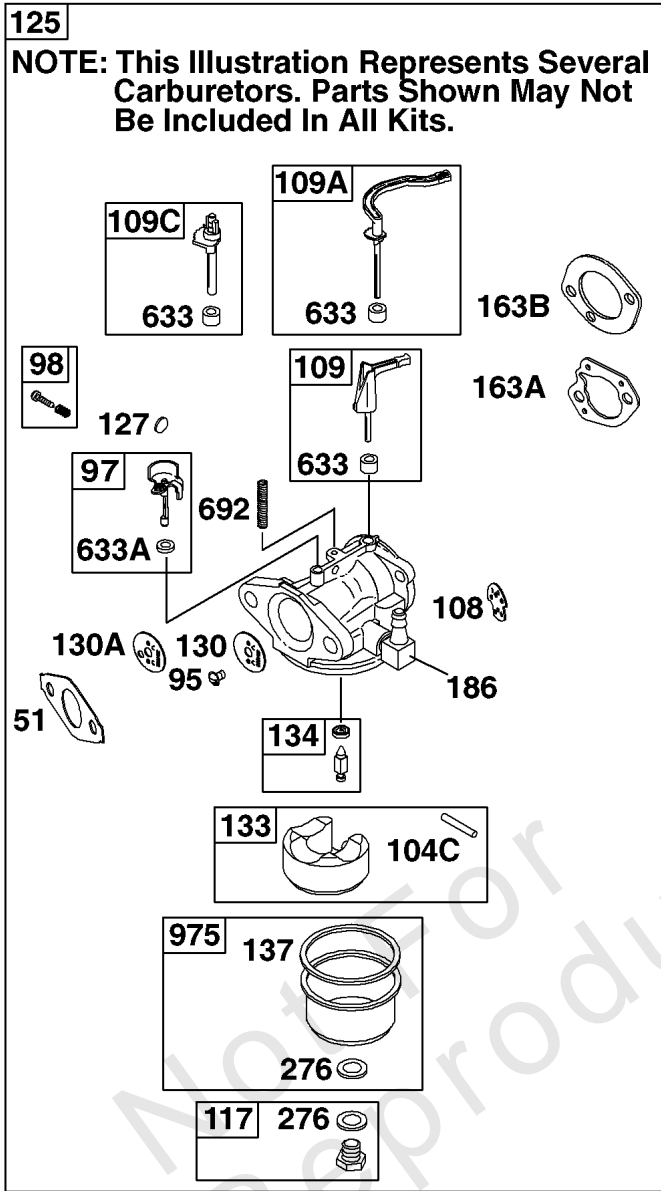

Carburetor, Fuel Supply

REF NO	PART NO	QTY	DESCRIPTION
240	298090S		FILTER, Fuel
240A	694485		FILTER, Fuel
276	271716		WASHER-SEALING
276C	797632		WASHER, Sealing
365	699484		SCREW -(Carburetor)
601	791850		CLAMP, Hose
633	693867		SEAL, Choke/Throttle Shaft
633A	691321		SEAL-CHOKE/THR SHAFT -(Throttle Shaft)
633B	797629		SEAL, Choke/Throttle Shaft
692	690572		SPRING, Detent -(Choke)
692B	797624		SPRING, Detent
951	790630		LEVER, Choke
957	795027		CAP, Fuel Tank -(Text Free)
957	792647		CAP, Fuel Tank -(Fresh Start)
957A	799719		CAP, Fuel Tank -(Carbon In Cap)
958	698180		VALVE-FUEL SHUT OFF
972	799863		TANK, Fuel
975	796611		BOWL, Float
975C	797631		BOWL, Float