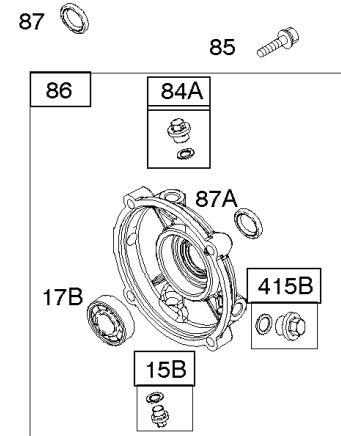

Crankcase Cover, Gear Reduction, Lubrication

Mfg. No: 126302-3236-H8

Crankcase Cover, Gear Reduction, Lubrication

REF NO	PART NO	QTY	DESCRIPTION
3	299819S		SEAL-OIL -(Magneto Side)
12	699485		GASKET-CRANKCASE
15B	792750		PLUG, Oil Drain
17	798538		BEARING-BALL -(PTO Side)
17A	690824		BEARING-BALL -(PTO Side)
17B	99158		BEARING-BALL
18	699804		COVER, Crankcase
18	699804		COVER, Crankcase -Used After Code Date 07070200
20	692550		SEAL-OIL -(PTO Side)
21	281658S		CAP-OIL FILL
22	799318		SCREW -(Crankcase Cover/Sump)
79	694511		CASE, Gear Reduction -Used Before Code Date 06051700
79A	792746		CASE, Gear Reduction -Used After Code Date 06051600
80	792755		GASKET, Gear Case
82	690369		SCREW -(Gear Reduction Case) -Used Before Code Date 06051700
82A	790197		SCREW -(Gear Reduction Case) -Used Before Code Date 06051700
82B	792753		SCREW -(Gear Reduction Case) -Used After Code Date 06051600
83	690374		SHAFT, Auxiliary Drive -Used Before Code Date 06051700
83A	792756		SHAFT, Auxiliary Drive -Used After Code Date 06051600
84A	792759		PLUG, Breather
85	692551		SCREW -(Gear Cover) -Used Before Code Date 06051700
85A	690711		SCREW -(Gear Cover) -Used After Code Date 06051600
86	690608		COVER, Gear -Used Before Code Date 06051700
86A	795647		COVER, Gear -Used After Code Date 08010100
86A	792748		COVER-GEAR -Used After Code Date 06051600 -Used Before Code Date 08010200
87	691582		SEAL, Gear Reduction -Used Before Code Date 06051700
87A	792752		SEAL, Gear Reduction -Used After Code Date 06051600
88	691600		GASKET, Gear Cover/Housing
88A	792760		GASKET, Gear Cover/Housing
170	699818		STUD -(Crankcase Cover/Sump)
219	693578		GEAR, Governor
220	691724		WASHER -(Governor Gear)