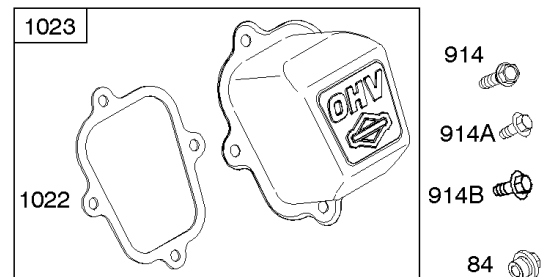

Crankcase Cover, Gear Reduction, Lubrication

REF NO	PART NO	QTY	DESCRIPTION
286	794185		MODULE, Oil Sensor
287	699234		SCREW -(Dipstick Tube)
364	695693		TERMINAL, Oil Plug
415	693463		PLUG -(Crankcase Cover/Sump)
415B	792749		PLUG
523	693618		DIPSTICK
524	281370S		SEAL-DIPSTICK TUBE -(Dipstick Tube)
742	692564		RETAINER, E Ring
746	790278		GEAR-IDLER
799	699202		SCREW -(Oil Sensor)
842	691031		SEAL, O-Ring -(Dipstick Tube)
847	693617		DIPSTICK/TUBE ASSEMBLY
1052	790141		SENSOR, Oil
1305	699691		SCREW -(Oil Sensor Module)