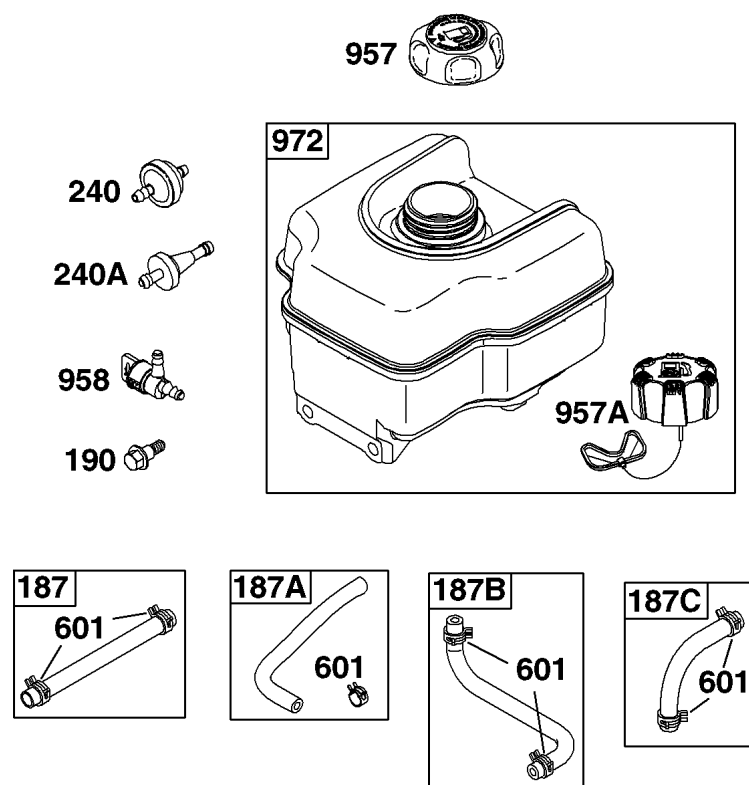

- 1036 EMISSIONS LABEL
- 1058 OPERATOR'S MANUAL
- 1319 WARNING LABEL
- 1319A WARNING LABEL
- 1330 REPAIR MANUAL

Camshaft, Crankshaft, Cylinder, Piston Group

REF NO	PART NO	QTY	DESCRIPTION
332	591988		NUT -(Flywheel)
357	798869		KEY, Drive Pulley -(Metric)
357	692191		KEY, Drive Pulley -(SAE)
358	791797		GASKET SET, Engine
377	690979		KEY, Woodruff
552	692346		BUSHING, Governor Crank
615	692576		RETAINER, Governor Shaft
616	692547		CRANK, Governor
718	690959		PIN, Locating
741	695087		GEAR-TIMING -(Metal)
741A	593499		GEAR, Timing -(Nylon)
868	795440		SEAL-VALVE
883	691893		GASKET-EXHAUST
883A	692237		GASKET-EXHAUST
993	694088		GASKET-CYL HD PLATE
1022	691890		GASKET-ROCKER COVER
1036	-----		Label-Emissions -(Available From A Briggs & Stratton Authorized Dealer)
1058	277040		MANUAL, Operator's
1319	794467		LABEL, Warning
1319A	797669		LABEL, Warning
1330	272147		MANUAL, Repair