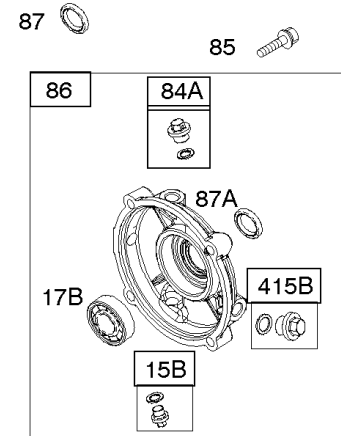

Crankcase Cover, Gear Reduction, Lubrication

REF NO	PART NO	QTY	DESCRIPTION
3	299819S		SEAL-OIL -(Magneto Side)
12	699485		GASKET-CRANKCASE
15B	792750		PLUG, Oil Drain
17	798538		BEARING-BALL -(PTO Side)
17A	690824		BEARING-BALL -(PTO Side)
17B	99158		BEARING-BALL
18	699804		COVER, Crankcase
18	699804		COVER, Crankcase -Used After Code Date 07070200
20	692550		SEAL-OIL -(PTO Side)
21	281658S		CAP-OIL FILL
22	799318		SCREW -(Crankcase Cover/Sump)
79	694511		CASE, Gear Reduction -Used Before Code Date 06051700
79A	792746		CASE, Gear Reduction -Used After Code Date 06051600
80	792755		GASKET, Gear Case
82	690369		SCREW -(Gear Reduction Case) -Used Before Code Date 06051700
82A	790197		SCREW -(Gear Reduction Case) -Used Before Code Date 06051700
82B	792753		SCREW -(Gear Reduction Case) -Used After Code Date 06051600
83	690374		SHAFT, Auxiliary Drive -Used Before Code Date 06051700
83A	792756		SHAFT, Auxiliary Drive -Used After Code Date 06051600
84A	792759		PLUG, Breather
85	692551		SCREW -(Gear Cover) -Used Before Code Date 06051700
85A	690711		SCREW -(Gear Cover) -Used After Code Date 06051600
86	690608		COVER, Gear -Used Before Code Date 06051700
86A	795647		COVER, Gear -Used After Code Date 08010100
86A	792748		COVER-GEAR -Used After Code Date 06051600 -Used Before Code Date 08010200
87	691582		SEAL, Gear Reduction -Used Before Code Date 06051700
87A	792752		SEAL, Gear Reduction -Used After Code Date 06051600
88	691600		GASKET, Gear Cover/Housing
88A	792760		GASKET, Gear Cover/Housing
170	699818		STUD -(Crankcase Cover/Sump)
219	693578		GEAR, Governor
220	691724		WASHER -(Governor Gear)

Crankcase Cover, Gear Reduction, Lubrication

Mfg. No: 126302-3236-H8