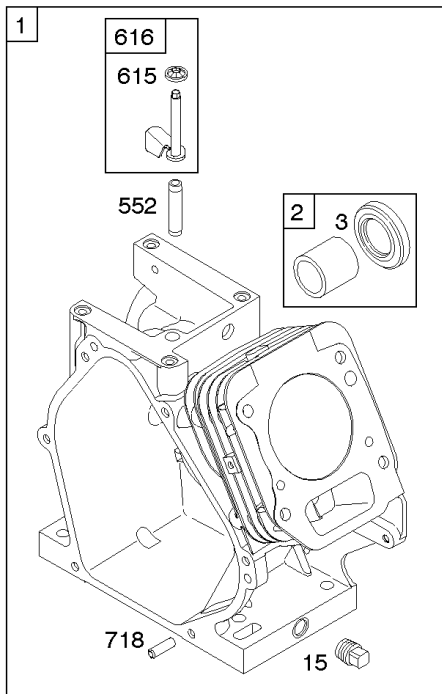

- 1036 EMISSIONS LABEL
- 1058 OPERATOR'S MANUAL
- 1319 WARNING LABEL
- 1319A WARNING LABEL
- 1330 REPAIR MANUAL

Camshaft, Crankshaft, Cylinder, Piston Group

REF NO	PART NO	QTY	DESCRIPTION
332	591988		NUT -(Flywheel)
357	798869		KEY, Drive Pulley -(Metric)
357	692191		KEY, Drive Pulley -(SAE)
358	791797		GASKET SET, Engine
377	690979		KEY, Woodruff
552	692346		BUSHING, Governor Crank
615	692576		RETAINER, Governor Shaft
616	692547		CRANK, Governor
718	690959		PIN, Locating
741	695087		GEAR-TIMING -(Metal)
741A	593499		GEAR, Timing -(Nylon)
868	795440		SEAL-VALVE
883	691893		GASKET-EXHAUST
883A	692237		GASKET-EXHAUST
993	694088		GASKET-CYL HD PLATE
1022	691890		GASKET-ROCKER COVER
1036	-----		Label-Emissions -(Available From A Briggs & Stratton Authorized Dealer)
1058	277040		MANUAL, Operator's
1319	794467		LABEL, Warning
1319A	797669		LABEL, Warning
1330	272147		MANUAL, Repair