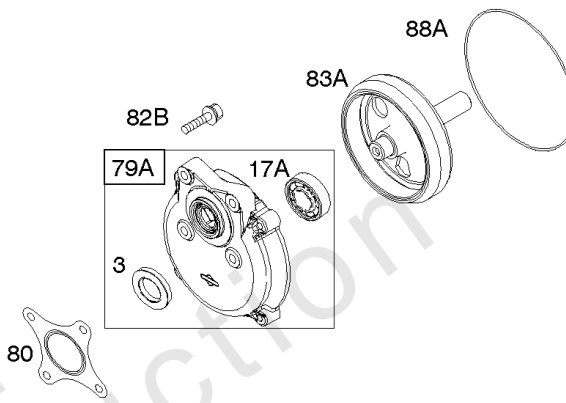

Crankcase Cover, Gear Reduction, Lubrication

Mfg. No: 126302-3236-H8

Crankcase Cover, Gear Reduction, Lubrication

REF NO	PART NO	QTY	DESCRIPTION
3	299819S		SEAL-OIL -(Magneto Side)
12	699485		GASKET-CRANKCASE
15B	792750		PLUG, Oil Drain
17	798538		BEARING-BALL -(PTO Side)
17A	690824		BEARING-BALL -(PTO Side)
17B	99158		BEARING-BALL
18	699804		COVER, Crankcase
18	699804		COVER, Crankcase -Used After Code Date 07070200
20	692550		SEAL-OIL -(PTO Side)
21	281658S		CAP-OIL FILL
22	799318		SCREW -(Crankcase Cover/Sump)
79	694511		CASE, Gear Reduction -Used Before Code Date 06051700
79A	792746		CASE, Gear Reduction -Used After Code Date 06051600
80	792755		GASKET, Gear Case
82	690369		SCREW -(Gear Reduction Case) -Used Before Code Date 06051700
82A	790197		SCREW -(Gear Reduction Case) -Used Before Code Date 06051700
82B	792753		SCREW -(Gear Reduction Case) -Used After Code Date 06051600
83	690374		SHAFT, Auxiliary Drive -Used Before Code Date 06051700
83A	792756		SHAFT, Auxiliary Drive -Used After Code Date 06051600
84A	792759		PLUG, Breather
85	692551		SCREW -(Gear Cover) -Used Before Code Date 06051700
85A	690711		SCREW -(Gear Cover) -Used After Code Date 06051600
86	690608		COVER, Gear -Used Before Code Date 06051700
86A	795647		COVER, Gear -Used After Code Date 08010100
86A	792748		COVER-GEAR -Used After Code Date 06051600 -Used Before Code Date 08010200
87	691582		SEAL, Gear Reduction -Used Before Code Date 06051700
87A	792752		SEAL, Gear Reduction -Used After Code Date 06051600
88	691600		GASKET, Gear Cover/Housing
88A	792760		GASKET, Gear Cover/Housing
170	699818		STUD -(Crankcase Cover/Sump)
219	693578		GEAR, Governor
220	691724		WASHER -(Governor Gear)