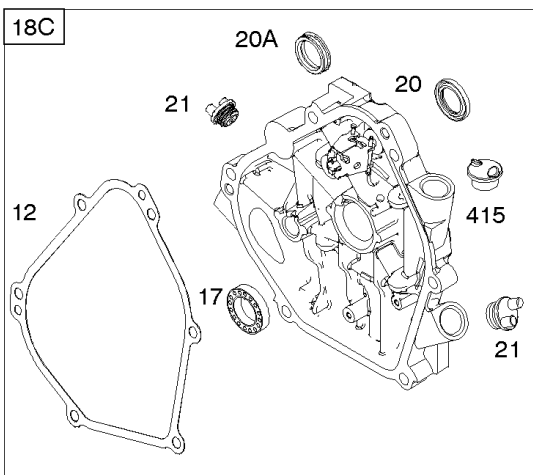

Crankcase Cover, Gear Reduction, Lubrication

REF NO	PART NO	QTY	DESCRIPTION
3	299819S		SEAL-OIL -(Magneto Side)
12	699485		GASKET-CRANKCASE
15B	792750		PLUG, Oil Drain
17	798538		BEARING-BALL -(PTO Side)
17A	690824		BEARING-BALL -(PTO Side)
17B	99158		BEARING-BALL
18	699804		COVER, Crankcase
18	699804		COVER, Crankcase -Used After Code Date 07070200
20	692550		SEAL-OIL -(PTO Side)
21	281658S		CAP-OIL FILL
22	799318		SCREW -(Crankcase Cover/Sump)
79	694511		CASE, Gear Reduction -Used Before Code Date 06051700
79A	792746		CASE, Gear Reduction -Used After Code Date 06051600
80	792755		GASKET, Gear Case
82	690369		SCREW -(Gear Reduction Case) -Used Before Code Date 06051700
82A	790197		SCREW -(Gear Reduction Case) -Used Before Code Date 06051700
82B	792753		SCREW -(Gear Reduction Case) -Used After Code Date 06051600
83	690374		SHAFT, Auxiliary Drive -Used Before Code Date 06051700
83A	792756		SHAFT, Auxiliary Drive -Used After Code Date 06051600
84A	792759		PLUG, Breather
85	692551		SCREW -(Gear Cover) -Used Before Code Date 06051700
85A	690711		SCREW -(Gear Cover) -Used After Code Date 06051600
86	690608		COVER, Gear -Used Before Code Date 06051700
86A	795647		COVER, Gear -Used After Code Date 08010100
86A	792748		COVER-GEAR -Used After Code Date 06051600 -Used Before Code Date 08010200
87	691582		SEAL, Gear Reduction -Used Before Code Date 06051700
87A	792752		SEAL, Gear Reduction -Used After Code Date 06051600
88	691600		GASKET, Gear Cover/Housing
88A	792760		GASKET, Gear Cover/Housing
170	699818		STUD -(Crankcase Cover/Sump)
219	693578		GEAR, Governor
220	691724		WASHER -(Governor Gear)

Crankcase Cover, Gear Reduction, Lubrication

Mfg. No: 126302-3236-H8